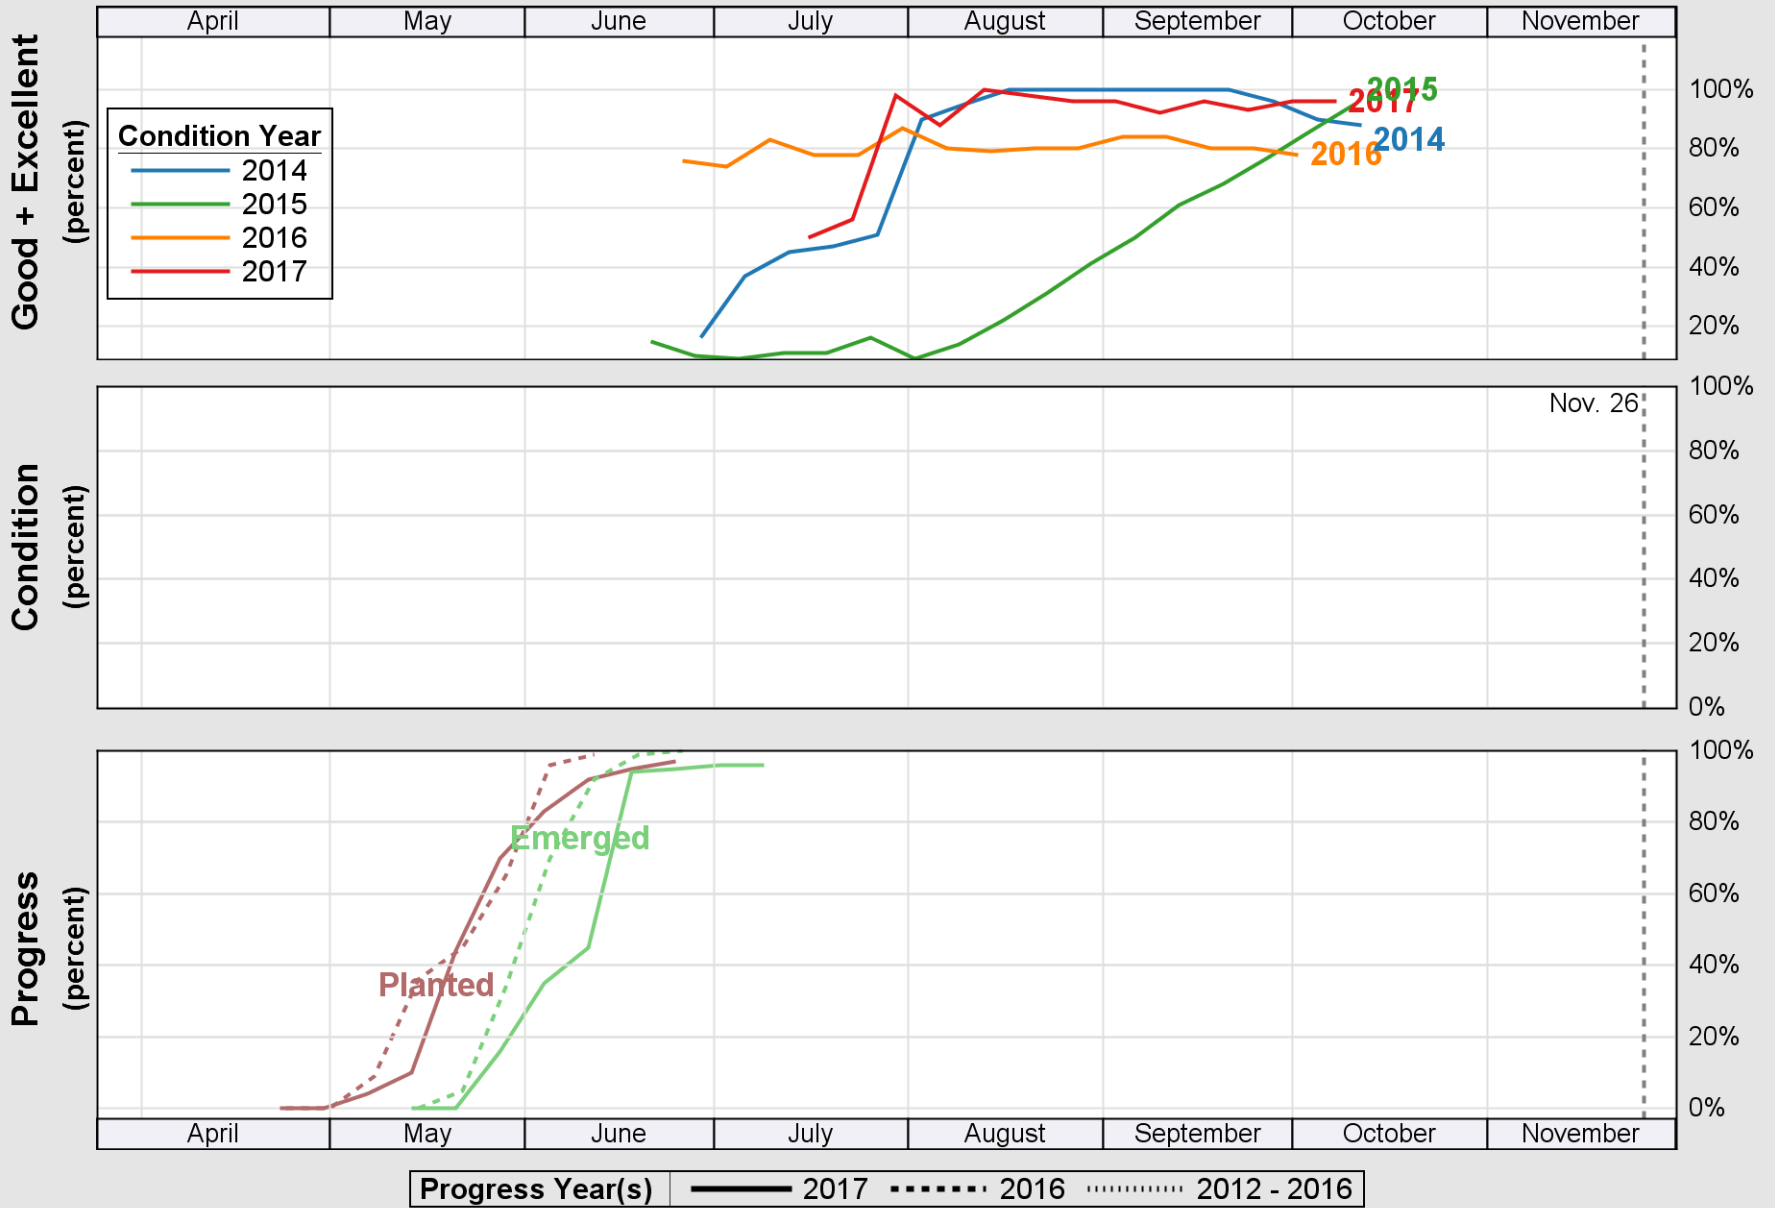

USDA

Crop Progress and Condition: Corn in Vermont , 2017

NASS

Source: National Agricultural Statistics Service (NASS), Crop Progress Report

USDA

Crop Progress and Condition: Pasture and Range in Vermont, 2017

NASS

Source: National Agricultural Statistics Service (NASS), Crop Progress Report