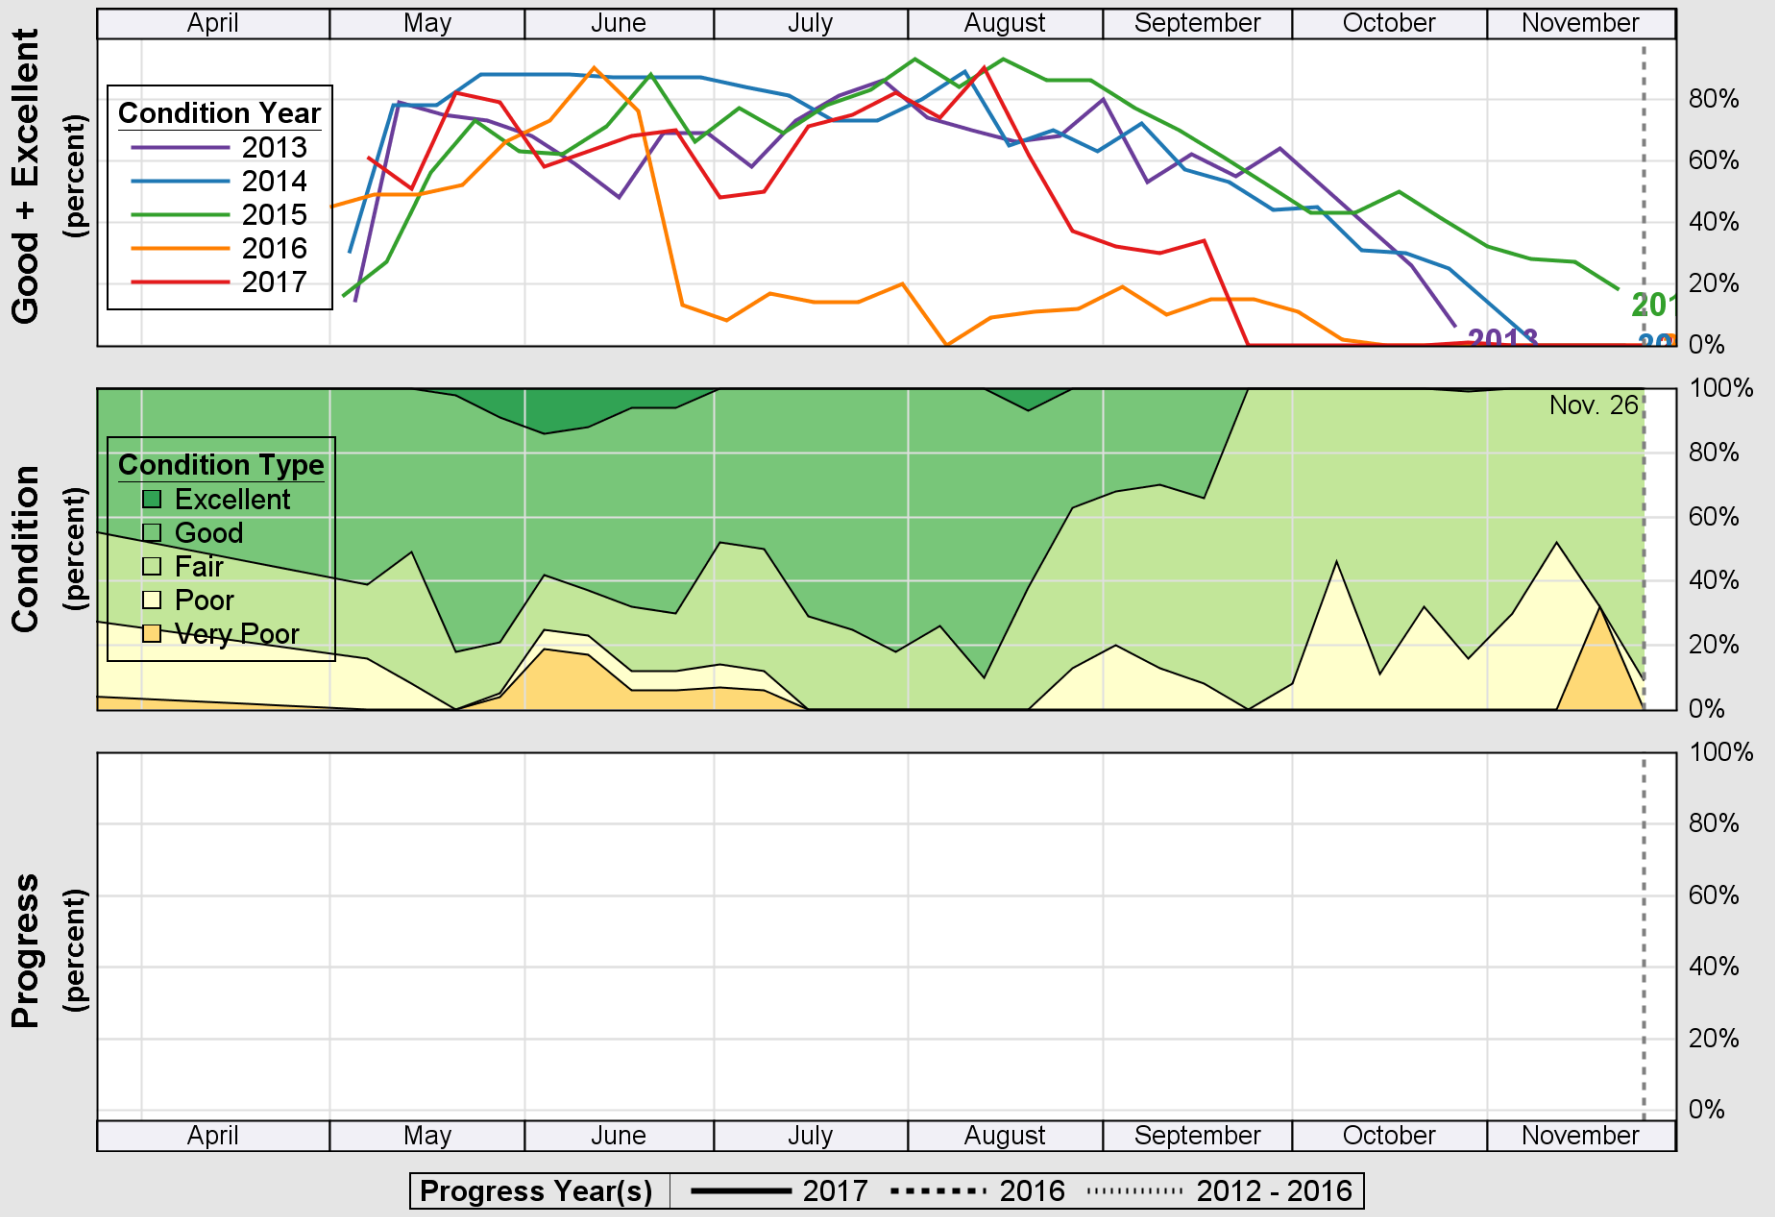

USDA

Crop Progress and Condition: Corn in Vermont , 2017

NASS

Source: National Agricultural Statistics Service (NASS), Crop Progress Report

USDA

Crop Progress and Condition: Pasture and Range in Vermont, 2017

NASS

Source: National Agricultural Statistics Service (NASS), Crop Progress Report