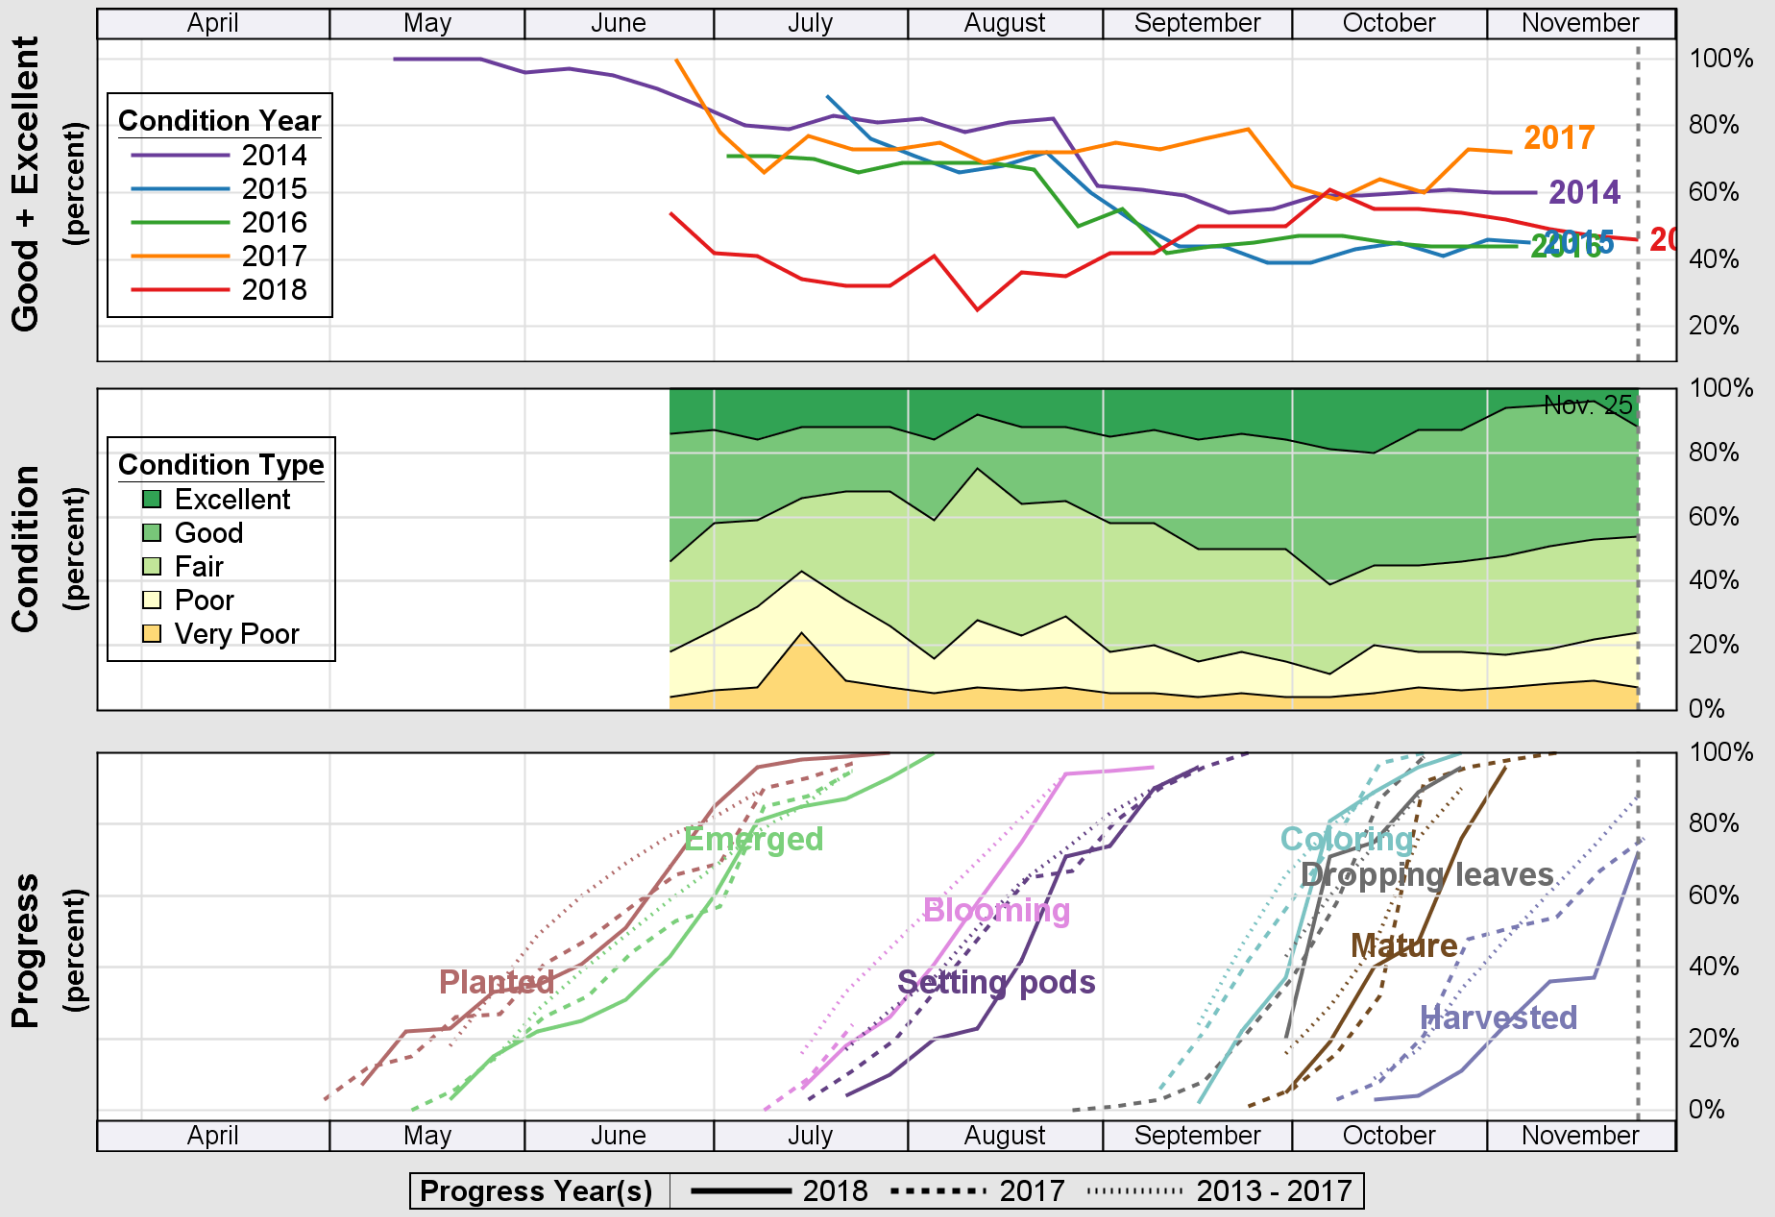

USDA

Crop Progress and Condition: Soybeans in Delaware , 2018

NASS

Source: National Agricultural Statistics Service (NASS), Crop Progress Report