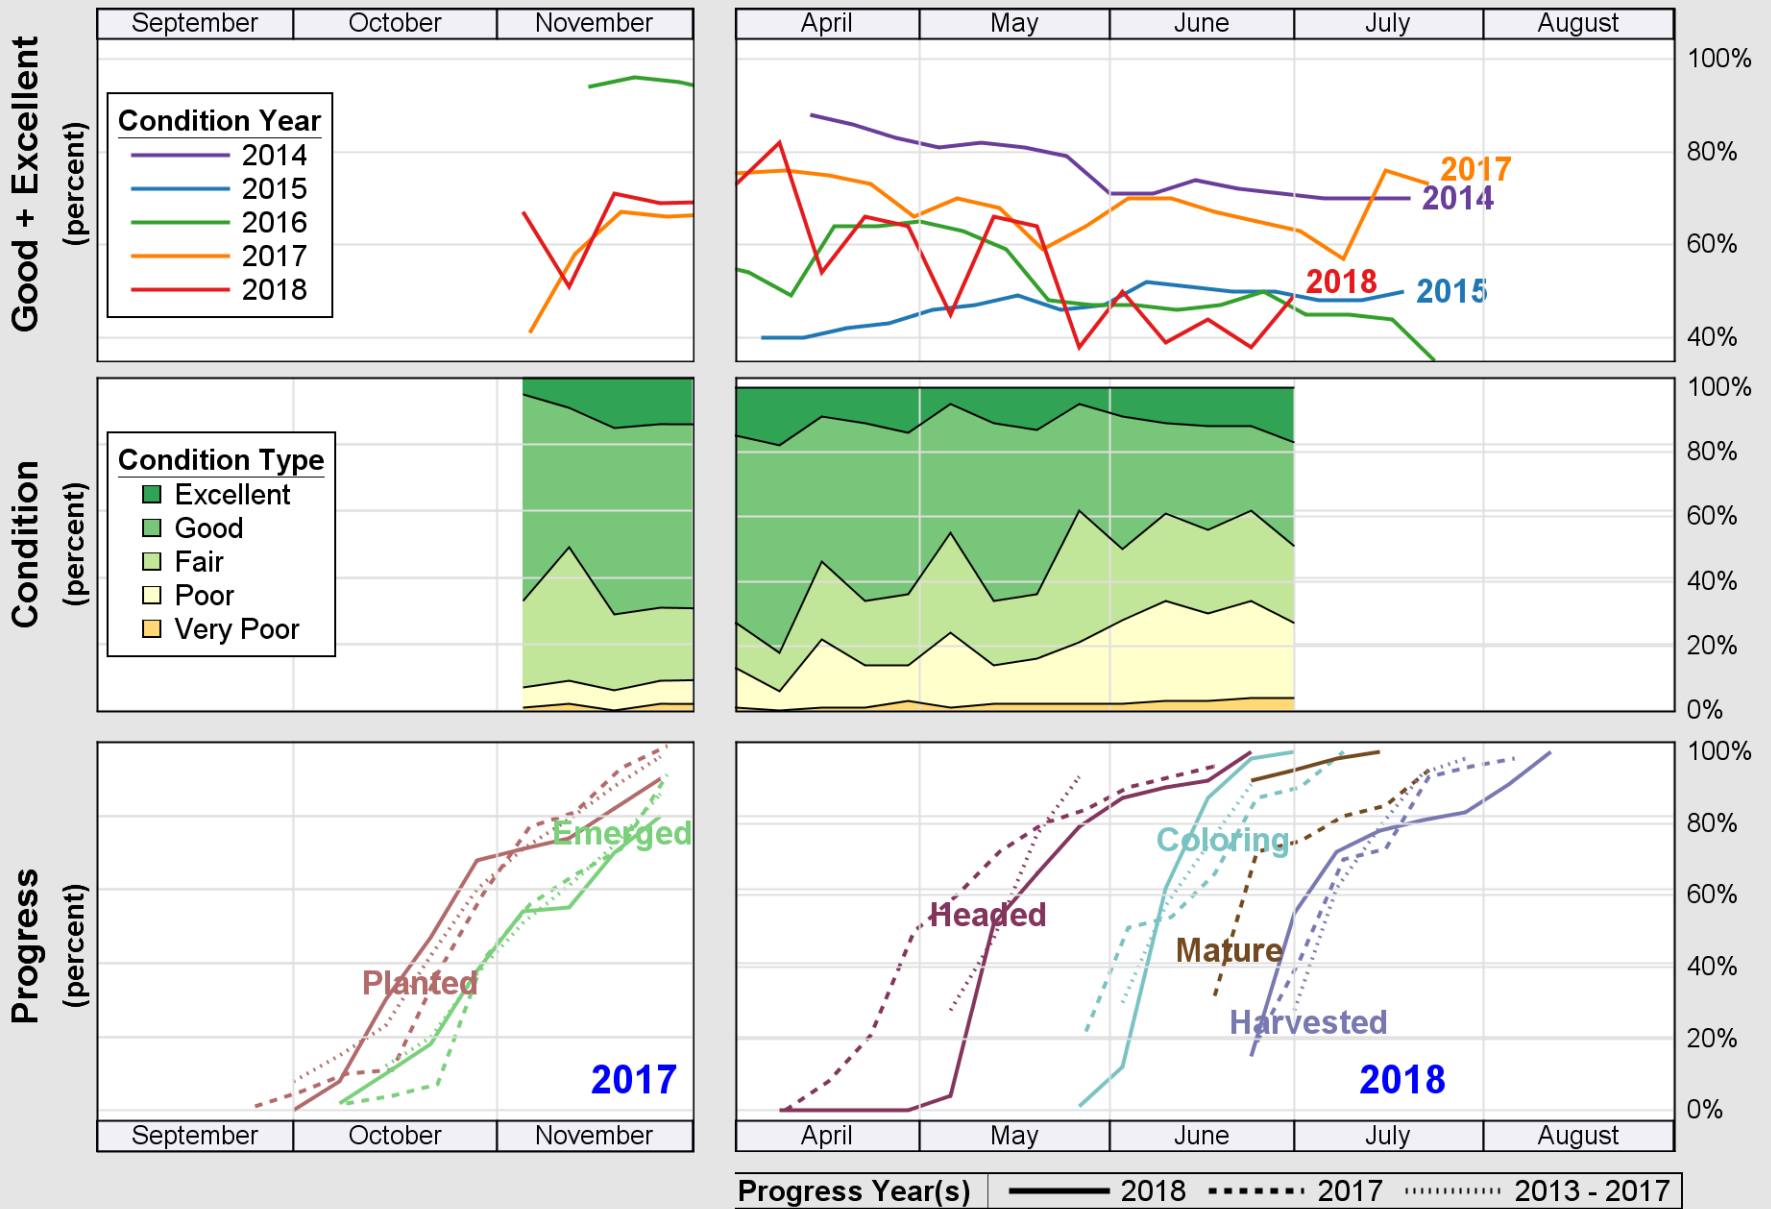

### Crop Progress and Condition: Soybeans in Delaware , 2018

NASS

Source: National Agricultural Statistics Service (NASS), Crop Progress Report

USDA

# Crop Progress and Condition: Winter Wheat in Delaware , 2018

NASS

Source: National Agricultural Statistics Service (NASS), Crop Progress Report