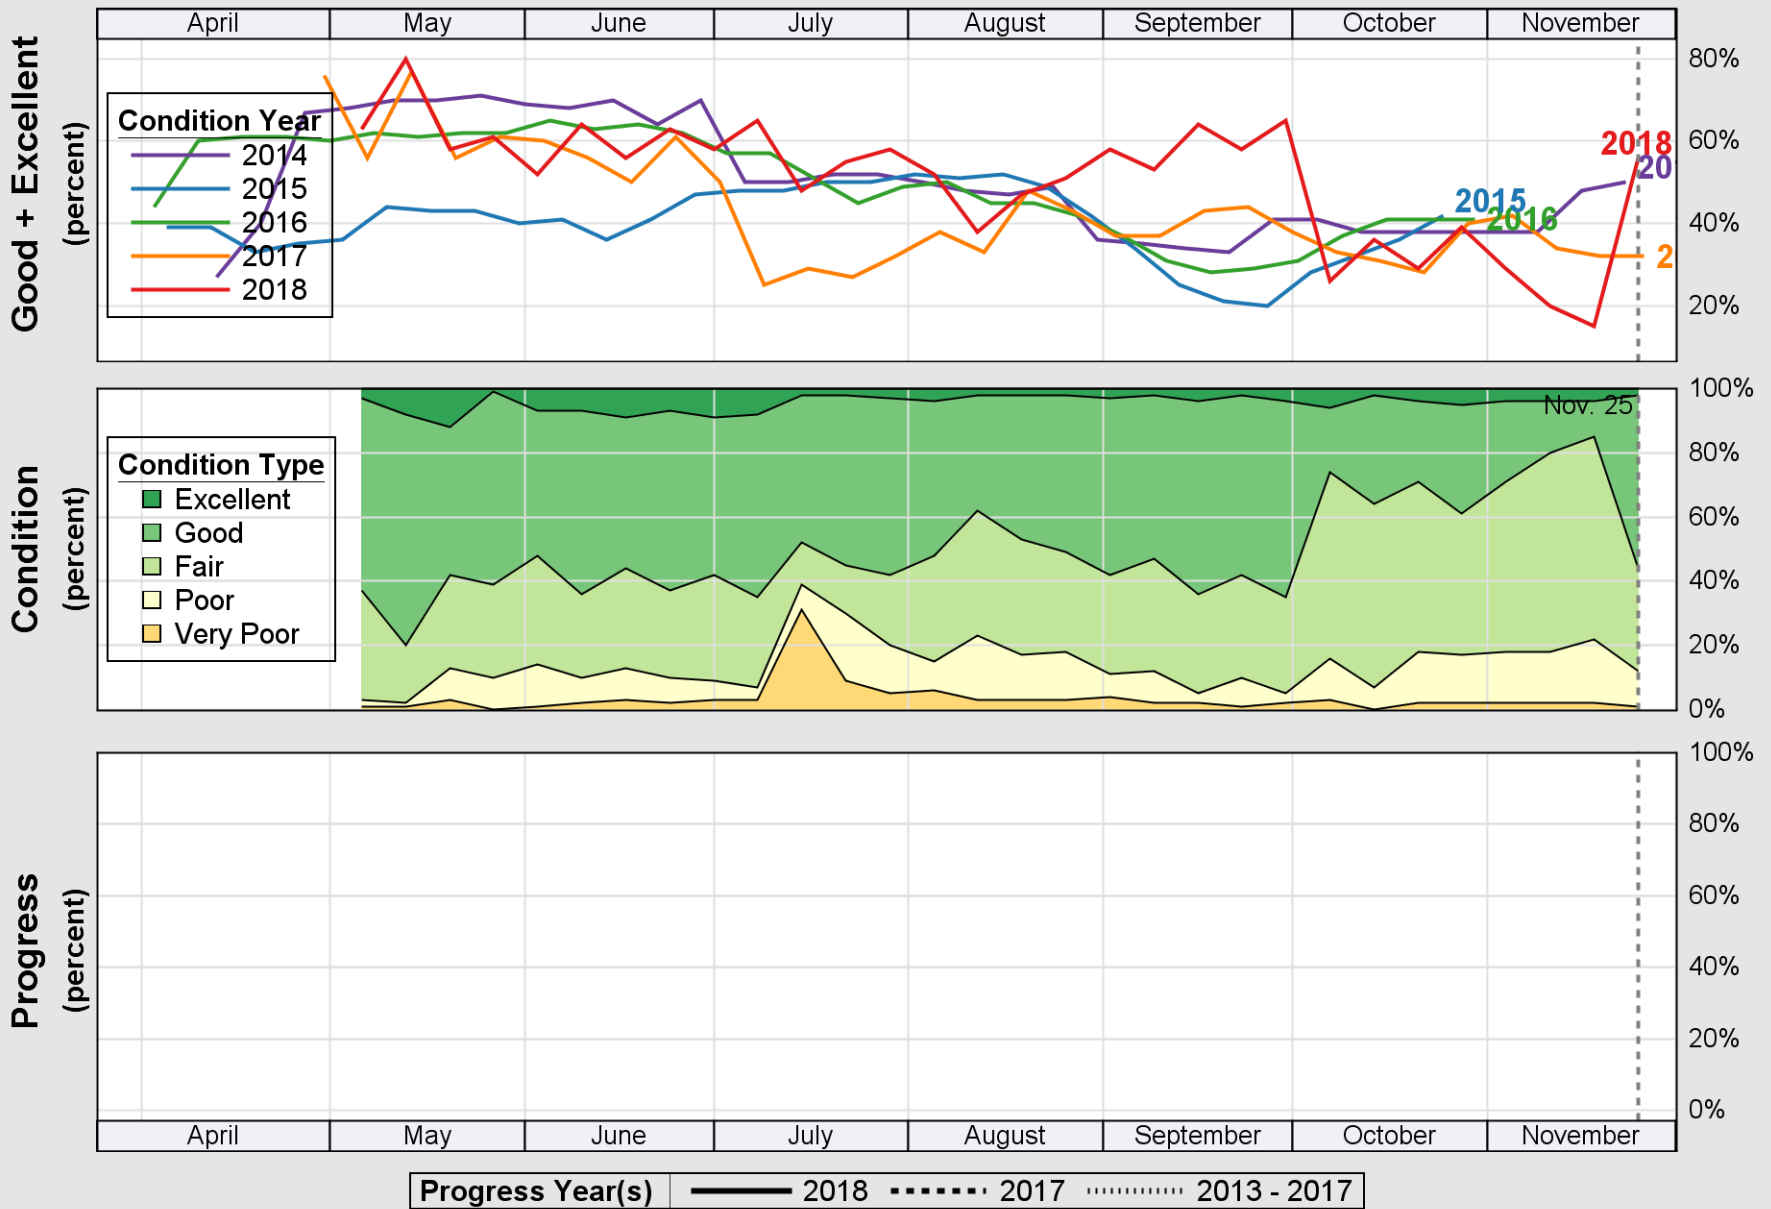

USDA

Crop Progress and Condition: Pasture and Range in Delaware, 2018

NASS

Source: National Agricultural Statistics Service (NASS), Crop Progress Report