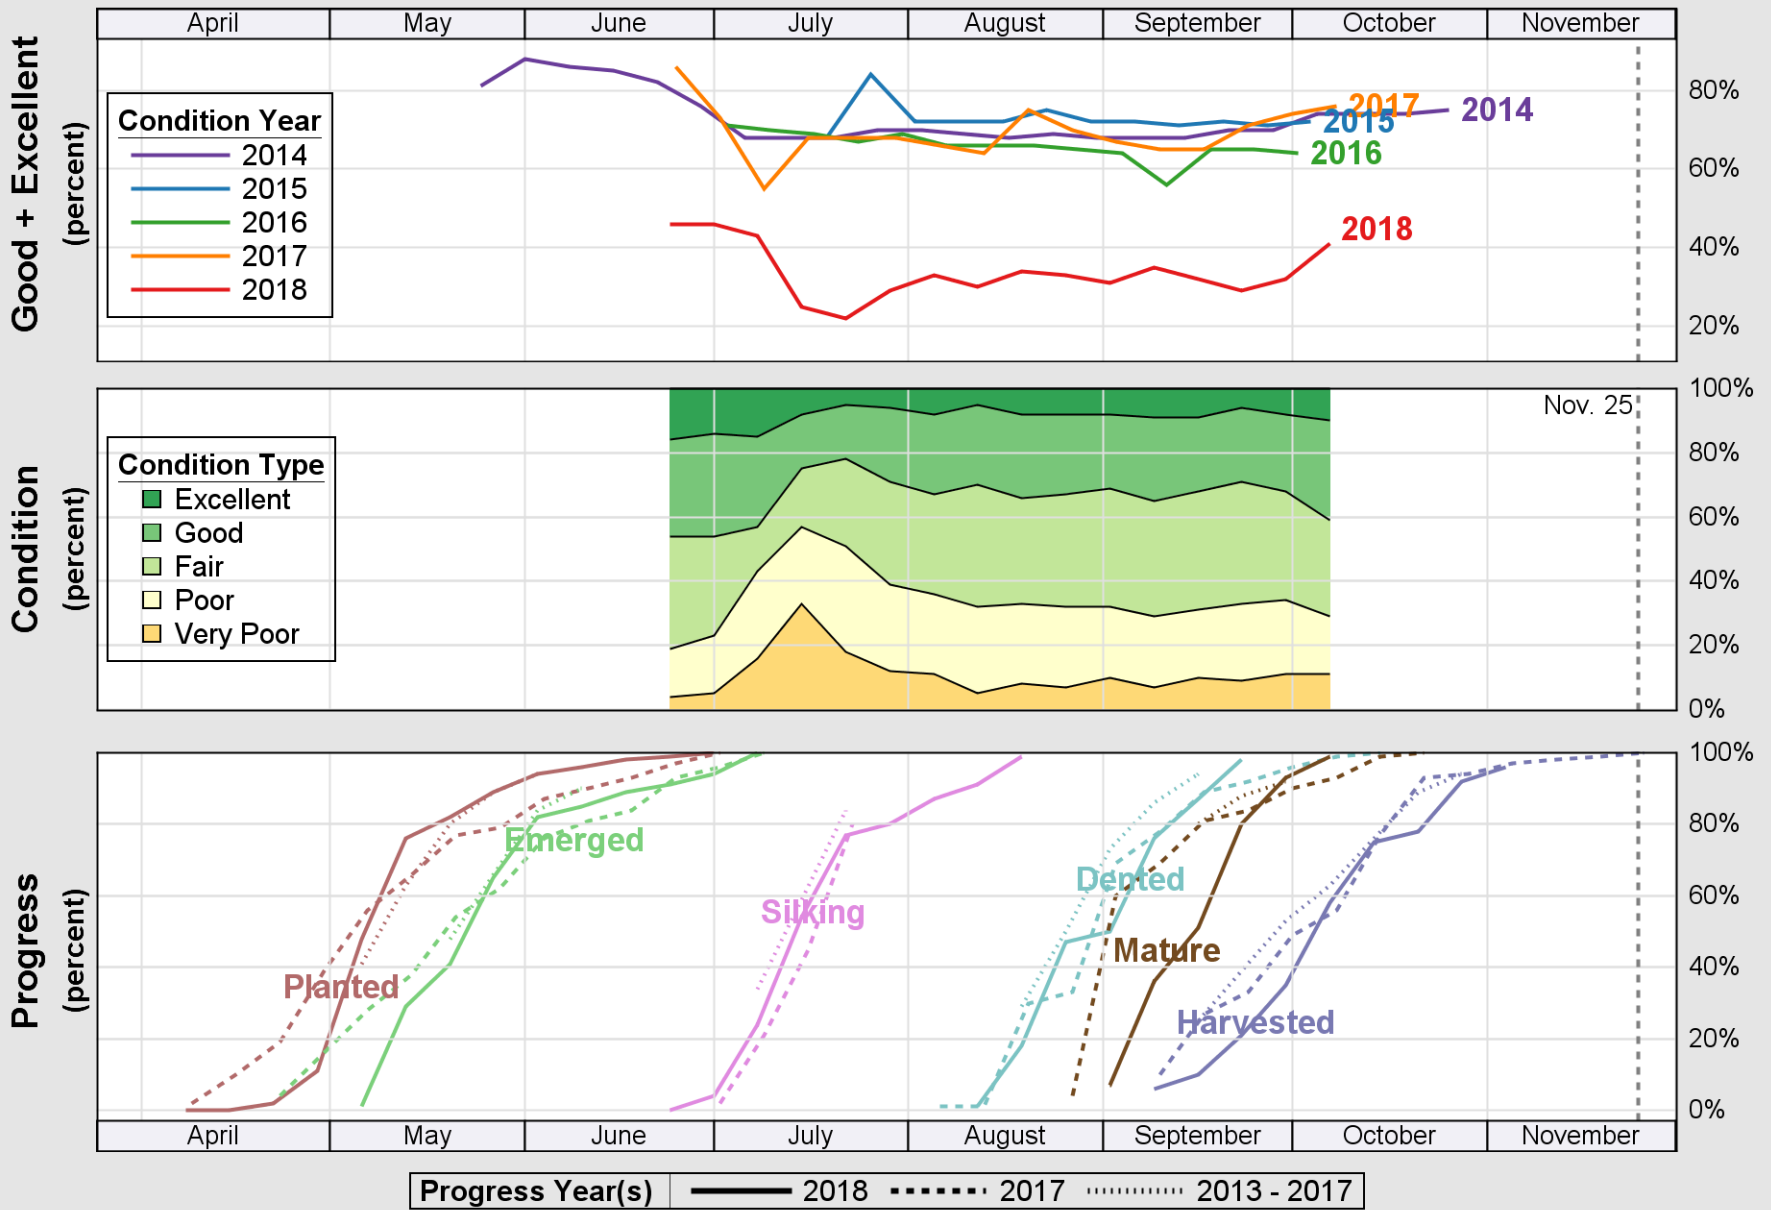

# Crop Progress and Condition: Corn in Delaware , 2018

NASS

Source: National Agricultural Statistics Service (NASS), Crop Progress Report

USDA