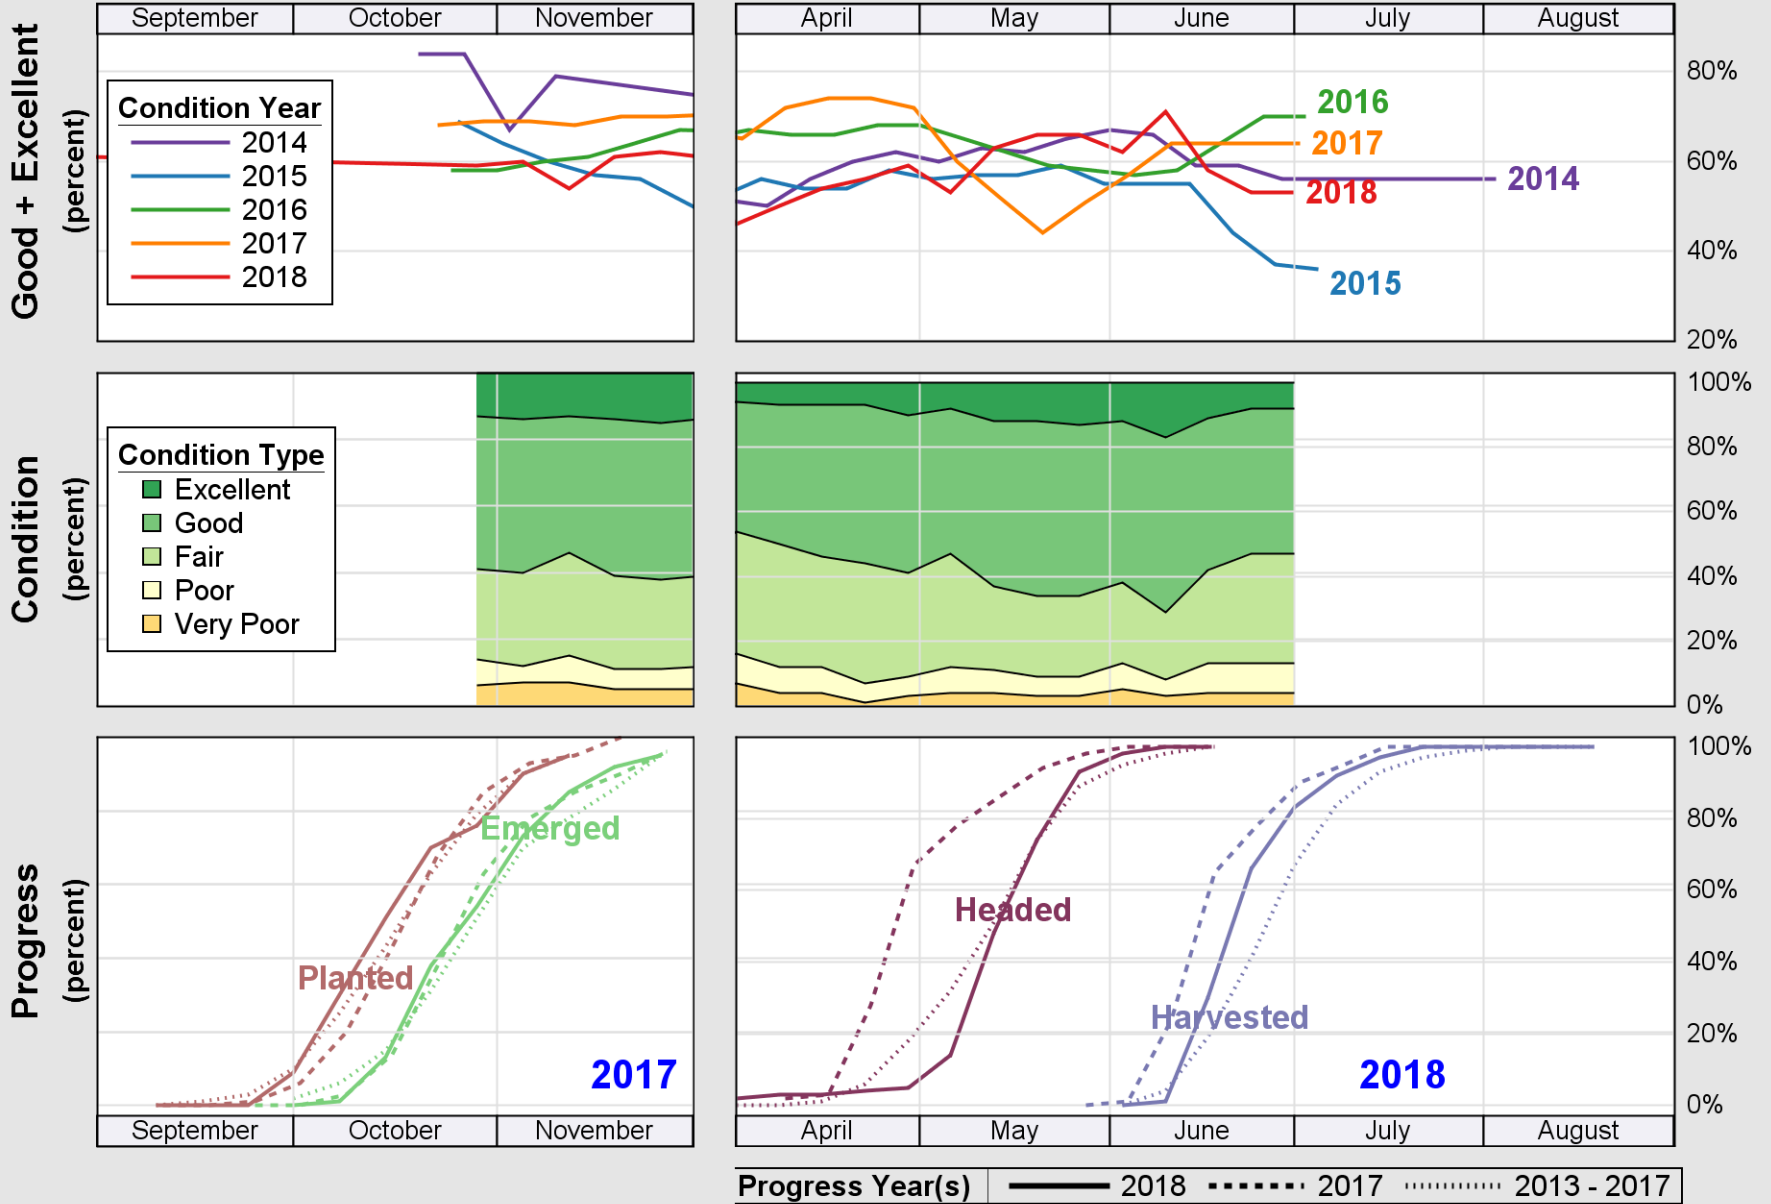

USDA

Crop Progress and Condition: Pasture and Range in Illinois , 2018

NASS

Source: National Agricultural Statistics Service (NASS), Crop Progress Report

USDA

Crop Progress and Condition: Sorghum in Illinois , 2018

NASS

Source: National Agricultural Statistics Service (NASS), Crop Progress Report

USDA

Crop Progress and Condition: Soybeans in Illinois , 2018

NASS

Source: National Agricultural Statistics Service (NASS), Crop Progress Report

USDA

Crop Progress and Condition: Winter Wheat in Illinois , 2018

NASS

Source: National Agricultural Statistics Service (NASS), Crop Progress Report