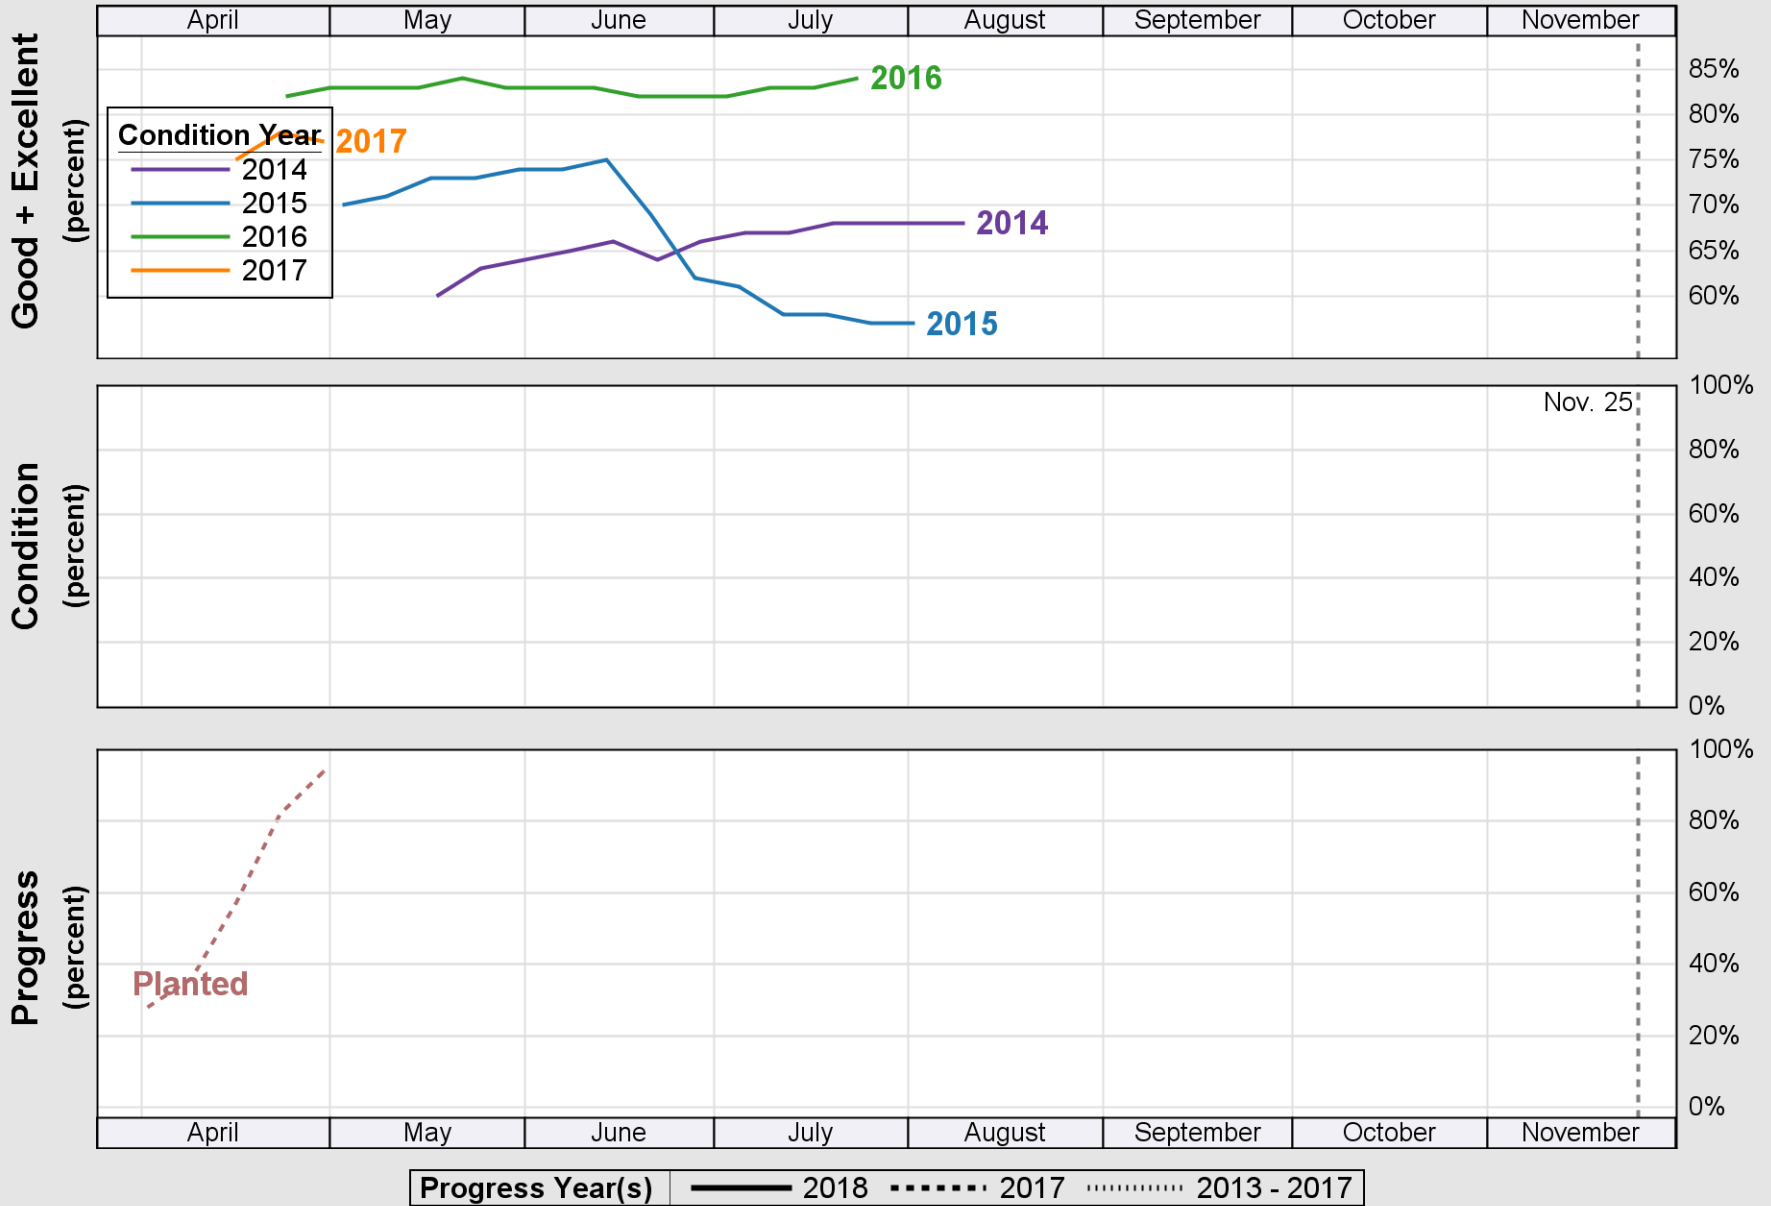

USDA

Crop Progress and Condition: Corn in Illinois , 2018

NASS

Source: National Agricultural Statistics Service (NASS), Crop Progress Report

USDA

Crop Progress and Condition: Oats in Illinois , 2018

NASS

Source: National Agricultural Statistics Service (NASS), Crop Progress Report

USDA

Crop Progress and Condition: Pasture and Range in Illinois , 2018

NASS

Source: National Agricultural Statistics Service (NASS), Crop Progress Report

USDA

Crop Progress and Condition: Sorghum in Illinois , 2018