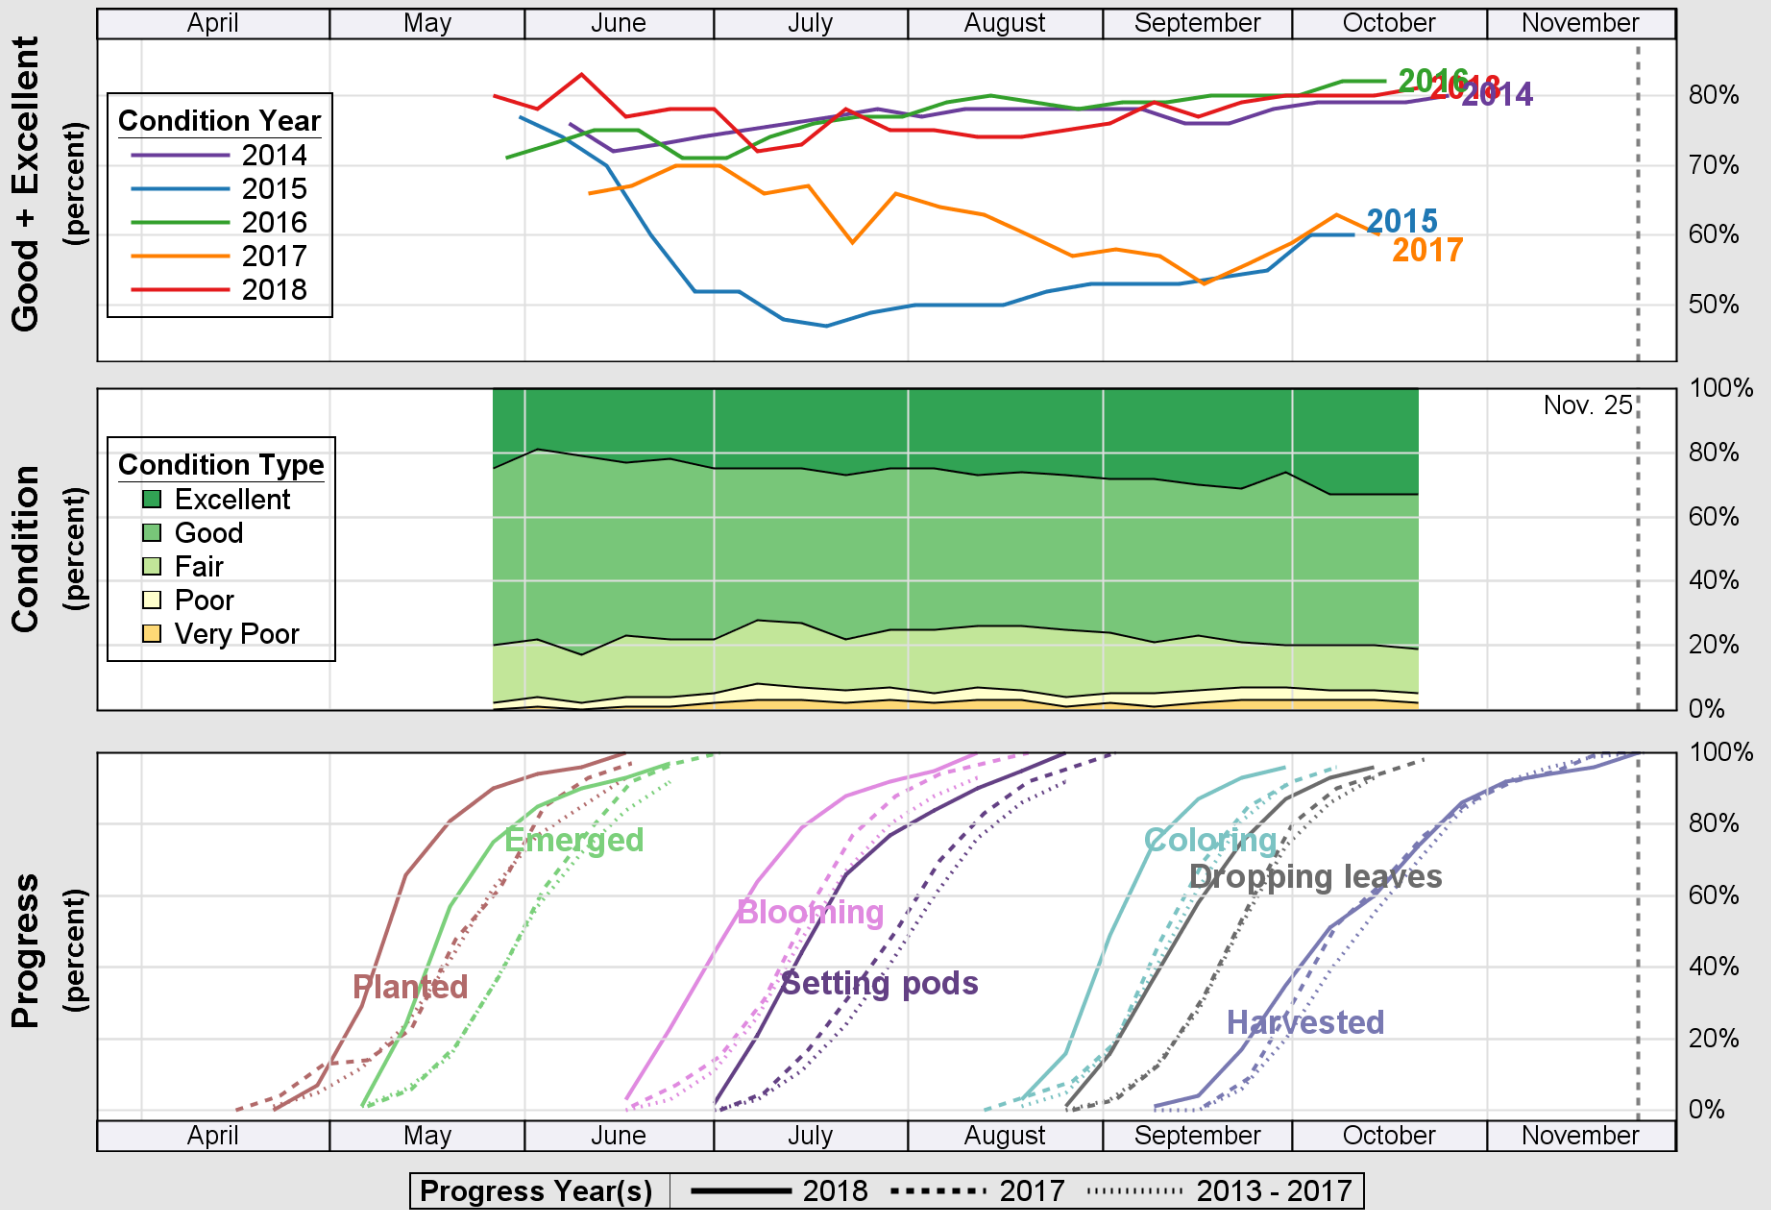

USDA

Crop Progress and Condition: Corn in Illinois , 2018

NASS

Source: National Agricultural Statistics Service (NASS), Crop Progress Report

USDA

Crop Progress and Condition: Oats in Illinois , 2018

NASS

Source: National Agricultural Statistics Service (NASS), Crop Progress Report

USDA

Crop Progress and Condition: Pasture and Range in Illinois , 2018

NASS

Source: National Agricultural Statistics Service (NASS), Crop Progress Report

USDA

Crop Progress and Condition: Sorghum in Illinois , 2018

NASS

Source: National Agricultural Statistics Service (NASS), Crop Progress Report

USDA

Crop Progress and Condition: Soybeans in Illinois , 2018

NASS

Source: National Agricultural Statistics Service (NASS), Crop Progress Report

USDA

Crop Progress and Condition: Winter Wheat in Illinois , 2018

NASS

Source: National Agricultural Statistics Service (NASS), Crop Progress Report