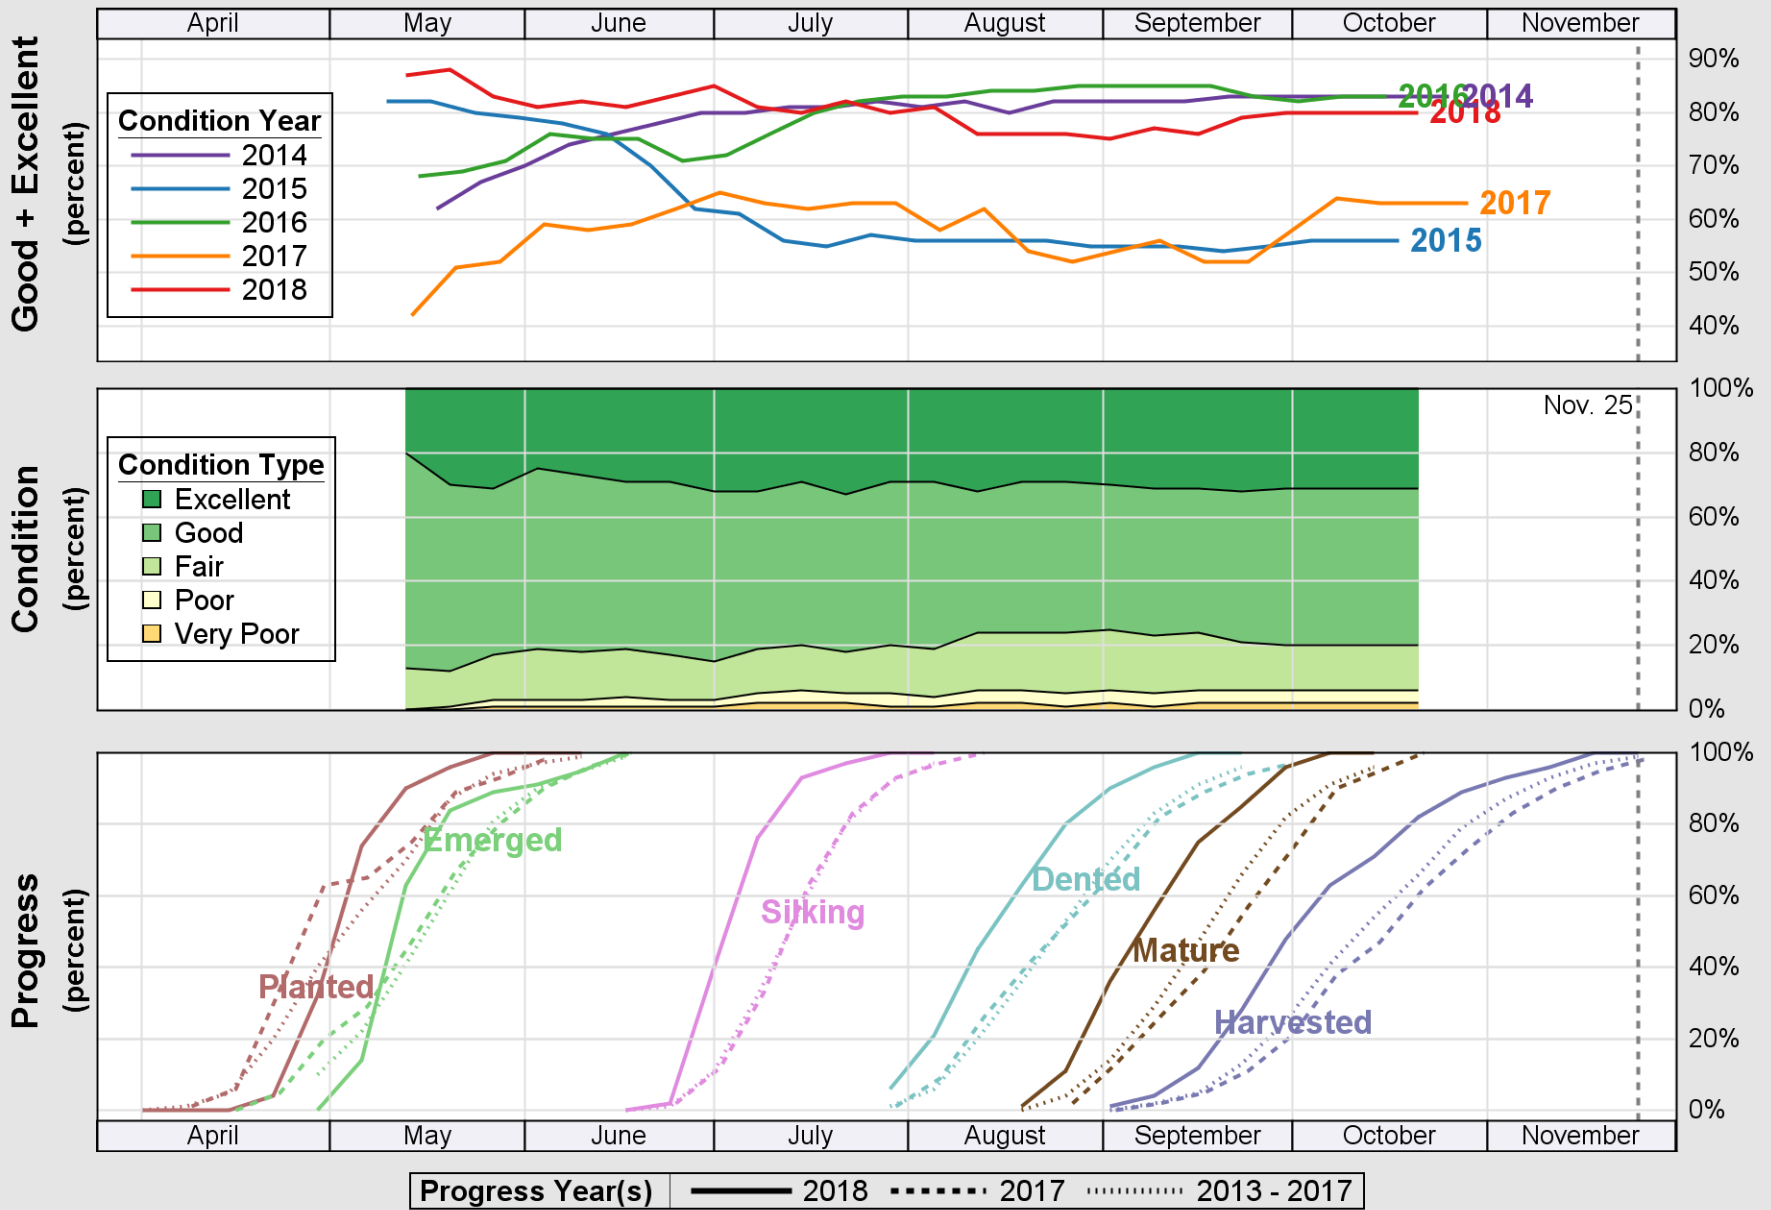

USDA

Crop Progress and Condition: Corn in Illinois , 2018

NASS

Source: National Agricultural Statistics Service (NASS), Crop Progress Report

USDA

Crop Progress and Condition: Oats in Illinois , 2018

NASS

Source: National Agricultural Statistics Service (NASS), Crop Progress Report

USDA

Crop Progress and Condition: Pasture and Range in Illinois , 2018

NASS

Source: National Agricultural Statistics Service (NASS), Crop Progress Report

USDA

Crop Progress and Condition: Sorghum in Illinois , 2018

NASS

Source: National Agricultural Statistics Service (NASS), Crop Progress Report

USDA

Crop Progress and Condition: Soybeans in Illinois , 2018

NASS

Source: National Agricultural Statistics Service (NASS), Crop Progress Report

USDA

Crop Progress and Condition: Winter Wheat in Illinois , 2018

NASS

Source: National Agricultural Statistics Service (NASS), Crop Progress Report