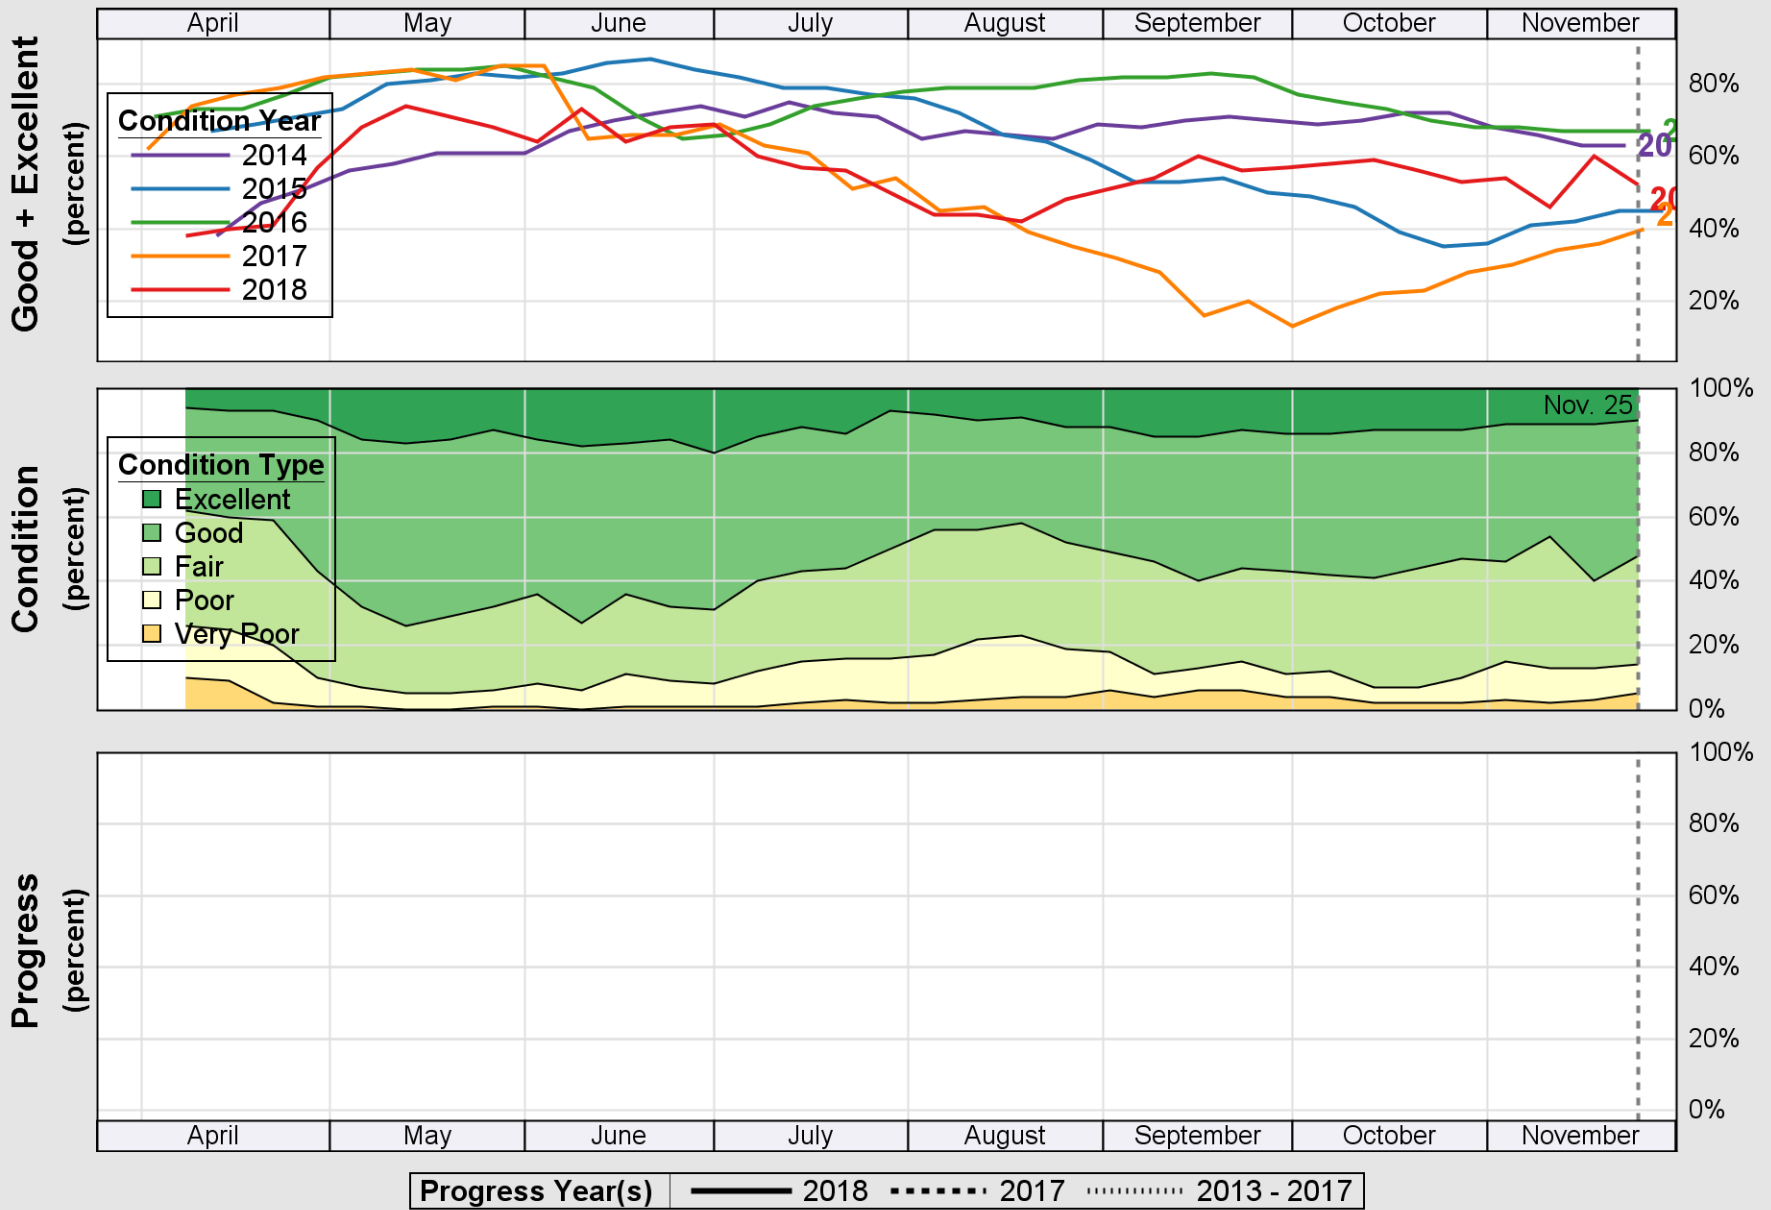

USDA

Crop Progress and Condition: Corn in Illinois , 2018

NASS

Source: National Agricultural Statistics Service (NASS), Crop Progress Report

USDA

Crop Progress and Condition: Oats in Illinois , 2018

NASS

Source: National Agricultural Statistics Service (NASS), Crop Progress Report

USDA

Crop Progress and Condition: Pasture and Range in Illinois , 2018

NASS

Source: National Agricultural Statistics Service (NASS), Crop Progress Report

USDA

Crop Progress and Condition: Sorghum in Illinois , 2018

NASS

Source: National Agricultural Statistics Service (NASS), Crop Progress Report

USDA

Crop Progress and Condition: Soybeans in Illinois , 2018

NASS

Source: National Agricultural Statistics Service (NASS), Crop Progress Report

USDA

Crop Progress and Condition: Winter Wheat in Illinois , 2018

NASS

Source: National Agricultural Statistics Service (NASS), Crop Progress Report