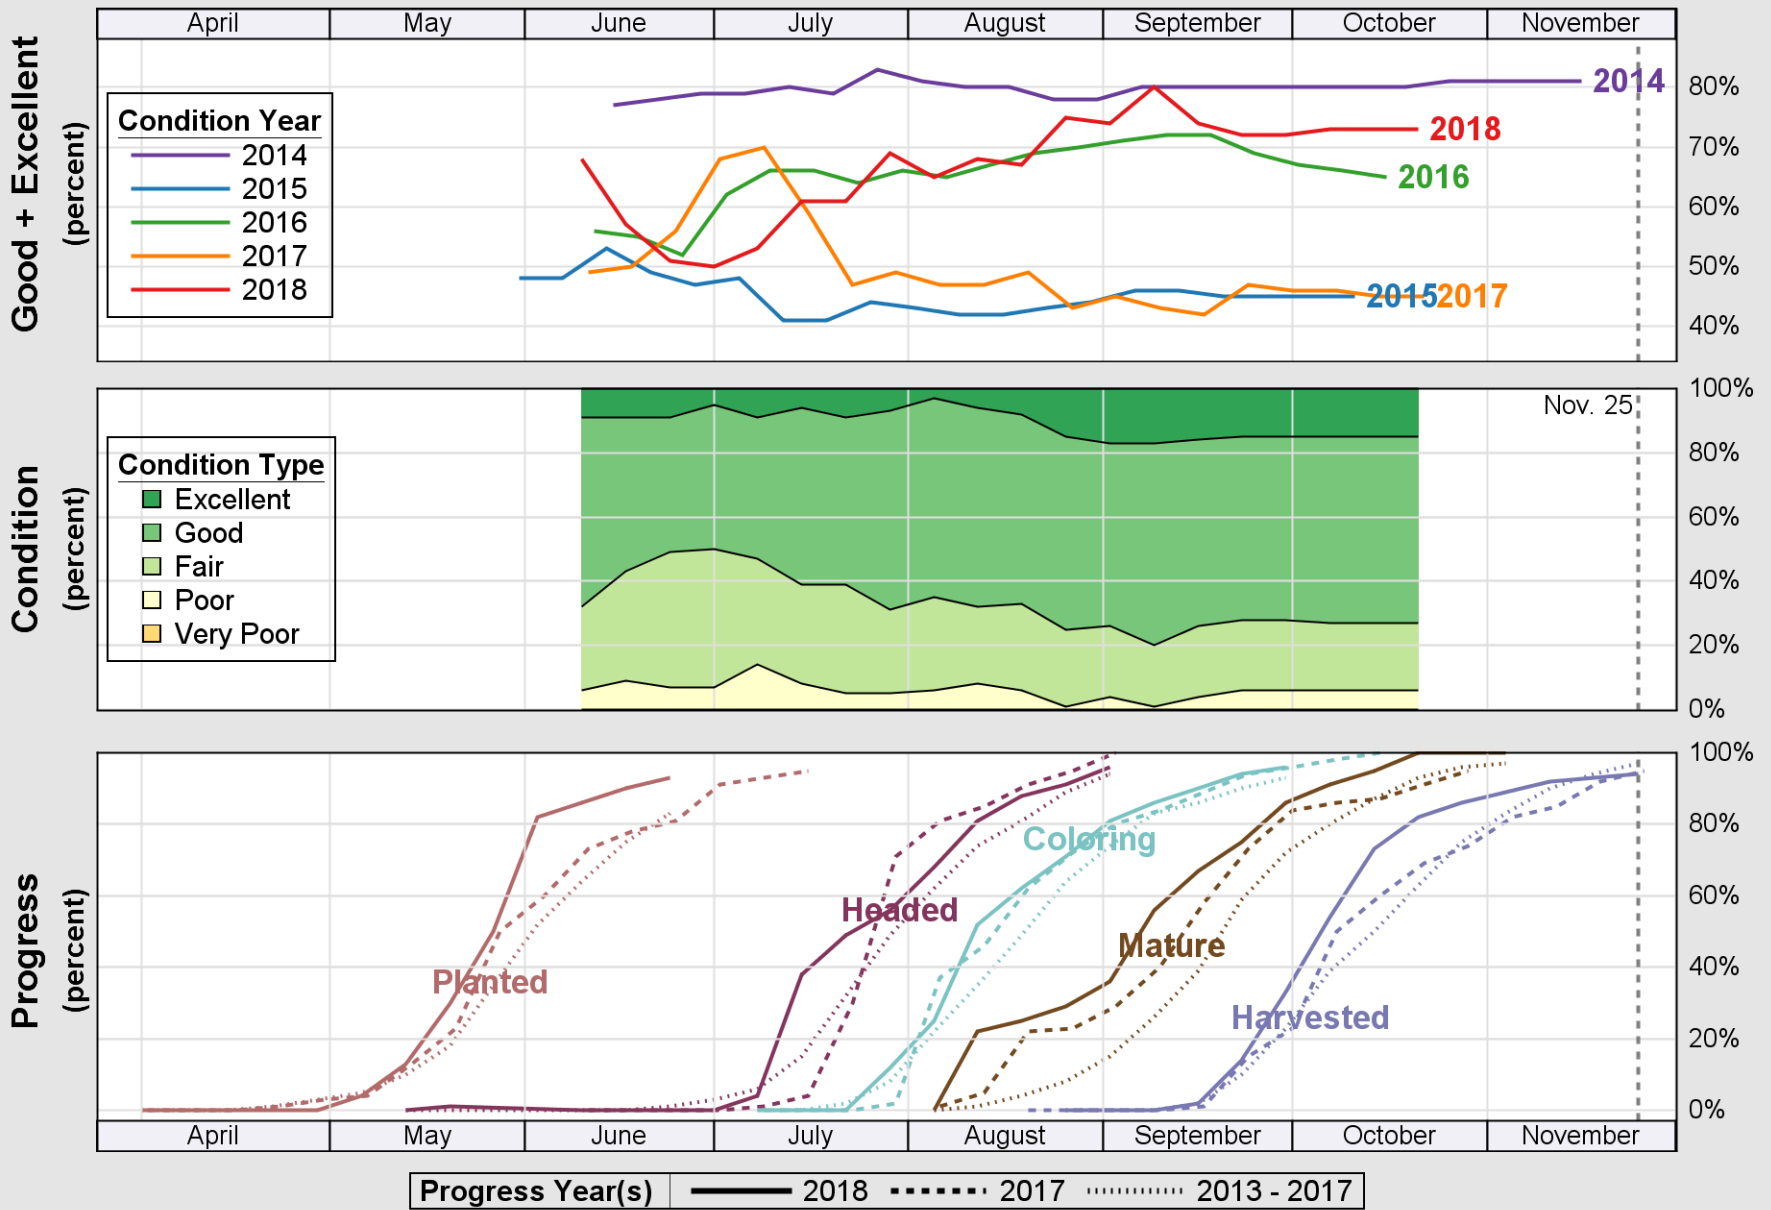

USDA

Crop Progress and Condition: Corn in Illinois , 2018

NASS

Source: National Agricultural Statistics Service (NASS), Crop Progress Report

USDA

Crop Progress and Condition: Oats in Illinois , 2018

NASS

Source: National Agricultural Statistics Service (NASS), Crop Progress Report

USDA

Crop Progress and Condition: Pasture and Range in Illinois , 2018

NASS

Source: National Agricultural Statistics Service (NASS), Crop Progress Report

USDA

Crop Progress and Condition: Sorghum in Illinois , 2018

NASS

Source: National Agricultural Statistics Service (NASS), Crop Progress Report

USDA

Crop Progress and Condition: Soybeans in Illinois , 2018

NASS

Source: National Agricultural Statistics Service (NASS), Crop Progress Report

USDA

Crop Progress and Condition: Winter Wheat in Illinois , 2018

NASS

Source: National Agricultural Statistics Service (NASS), Crop Progress Report