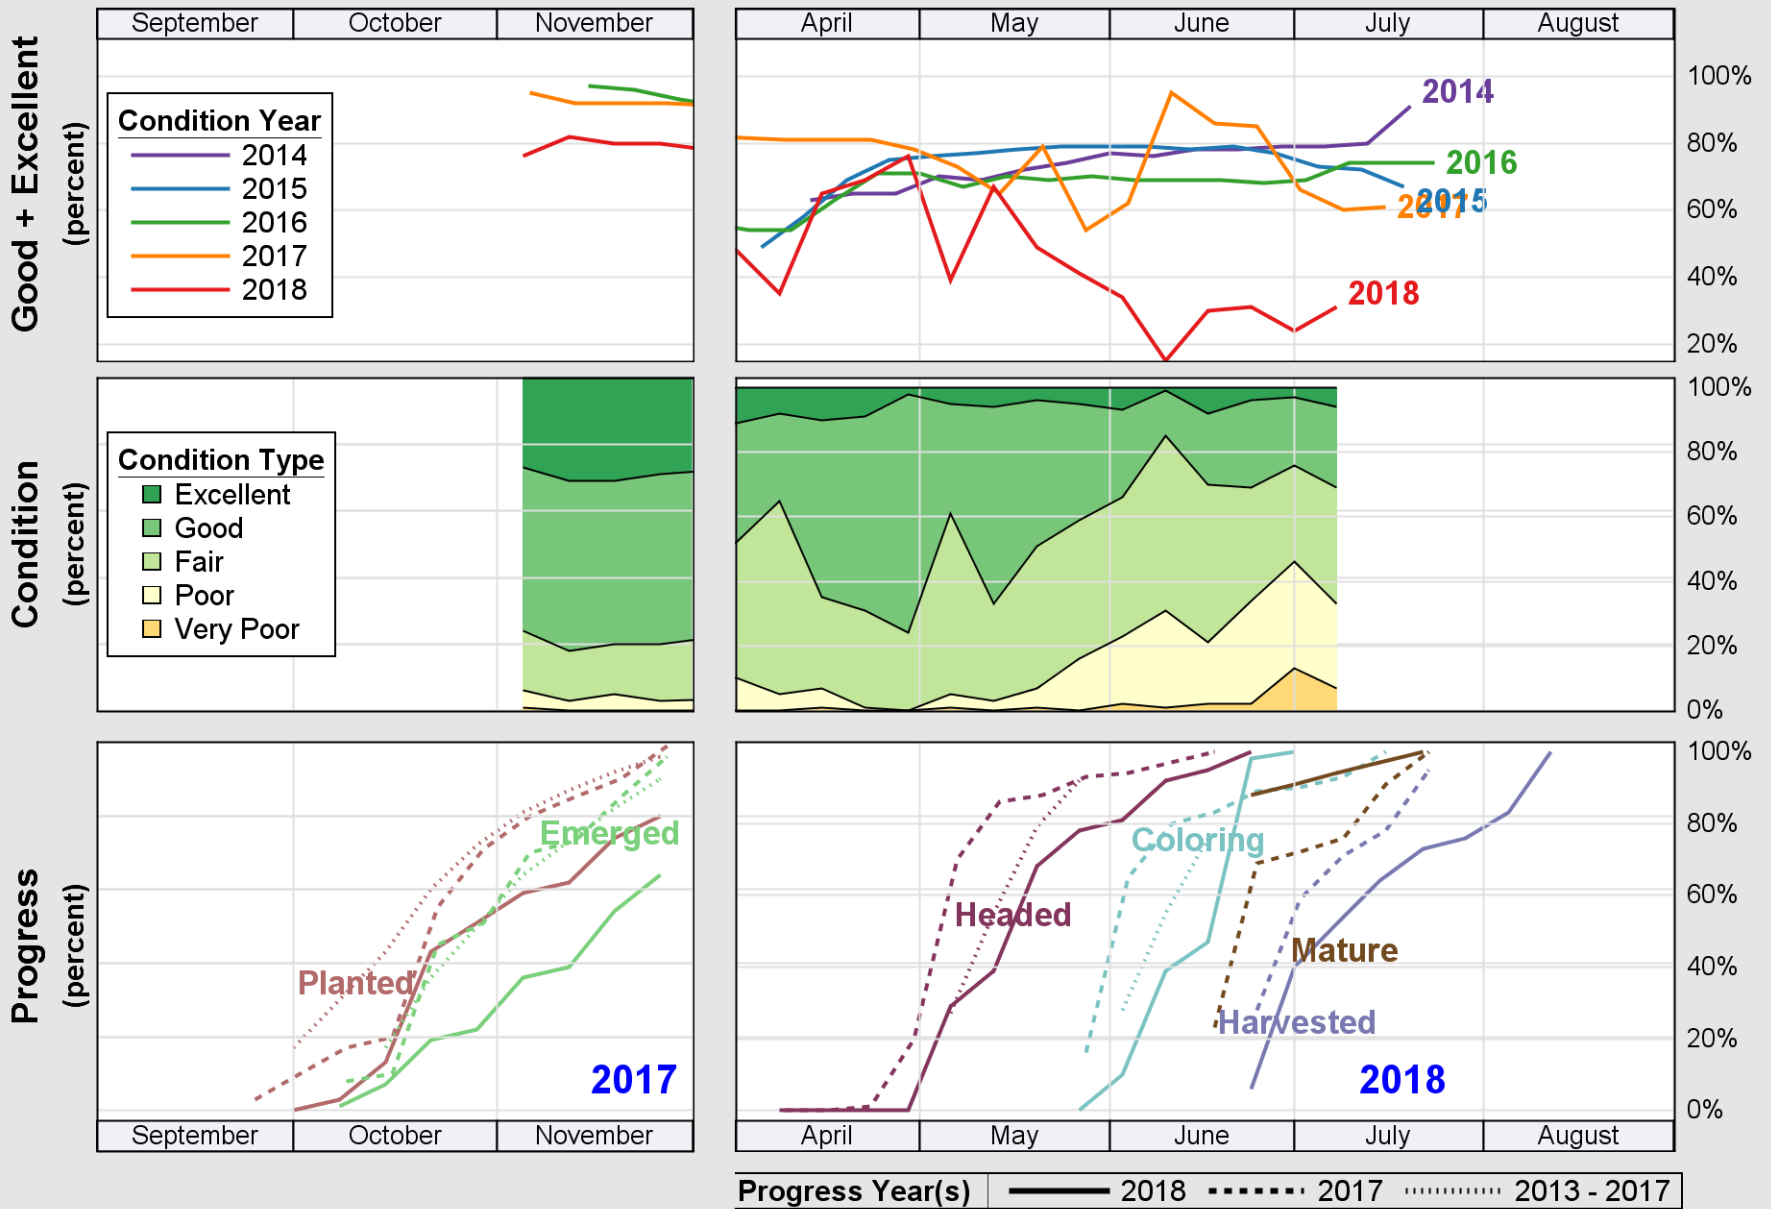

USDA

Crop Progress and Condition: Corn in Maryland , 2018

NASS

Source: National Agricultural Statistics Service (NASS), Crop Progress Report

Source: National Agricultural Statistics Service (NASS), Crop Progress Report

USDA

Crop Progress and Condition: Soybeans in Maryland , 2018

NASS

Source: National Agricultural Statistics Service (NASS), Crop Progress Report

USDA

Crop Progress and Condition: Winter Wheat in Maryland, 2018

NASS

Source: National Agricultural Statistics Service (NASS), Crop Progress Report