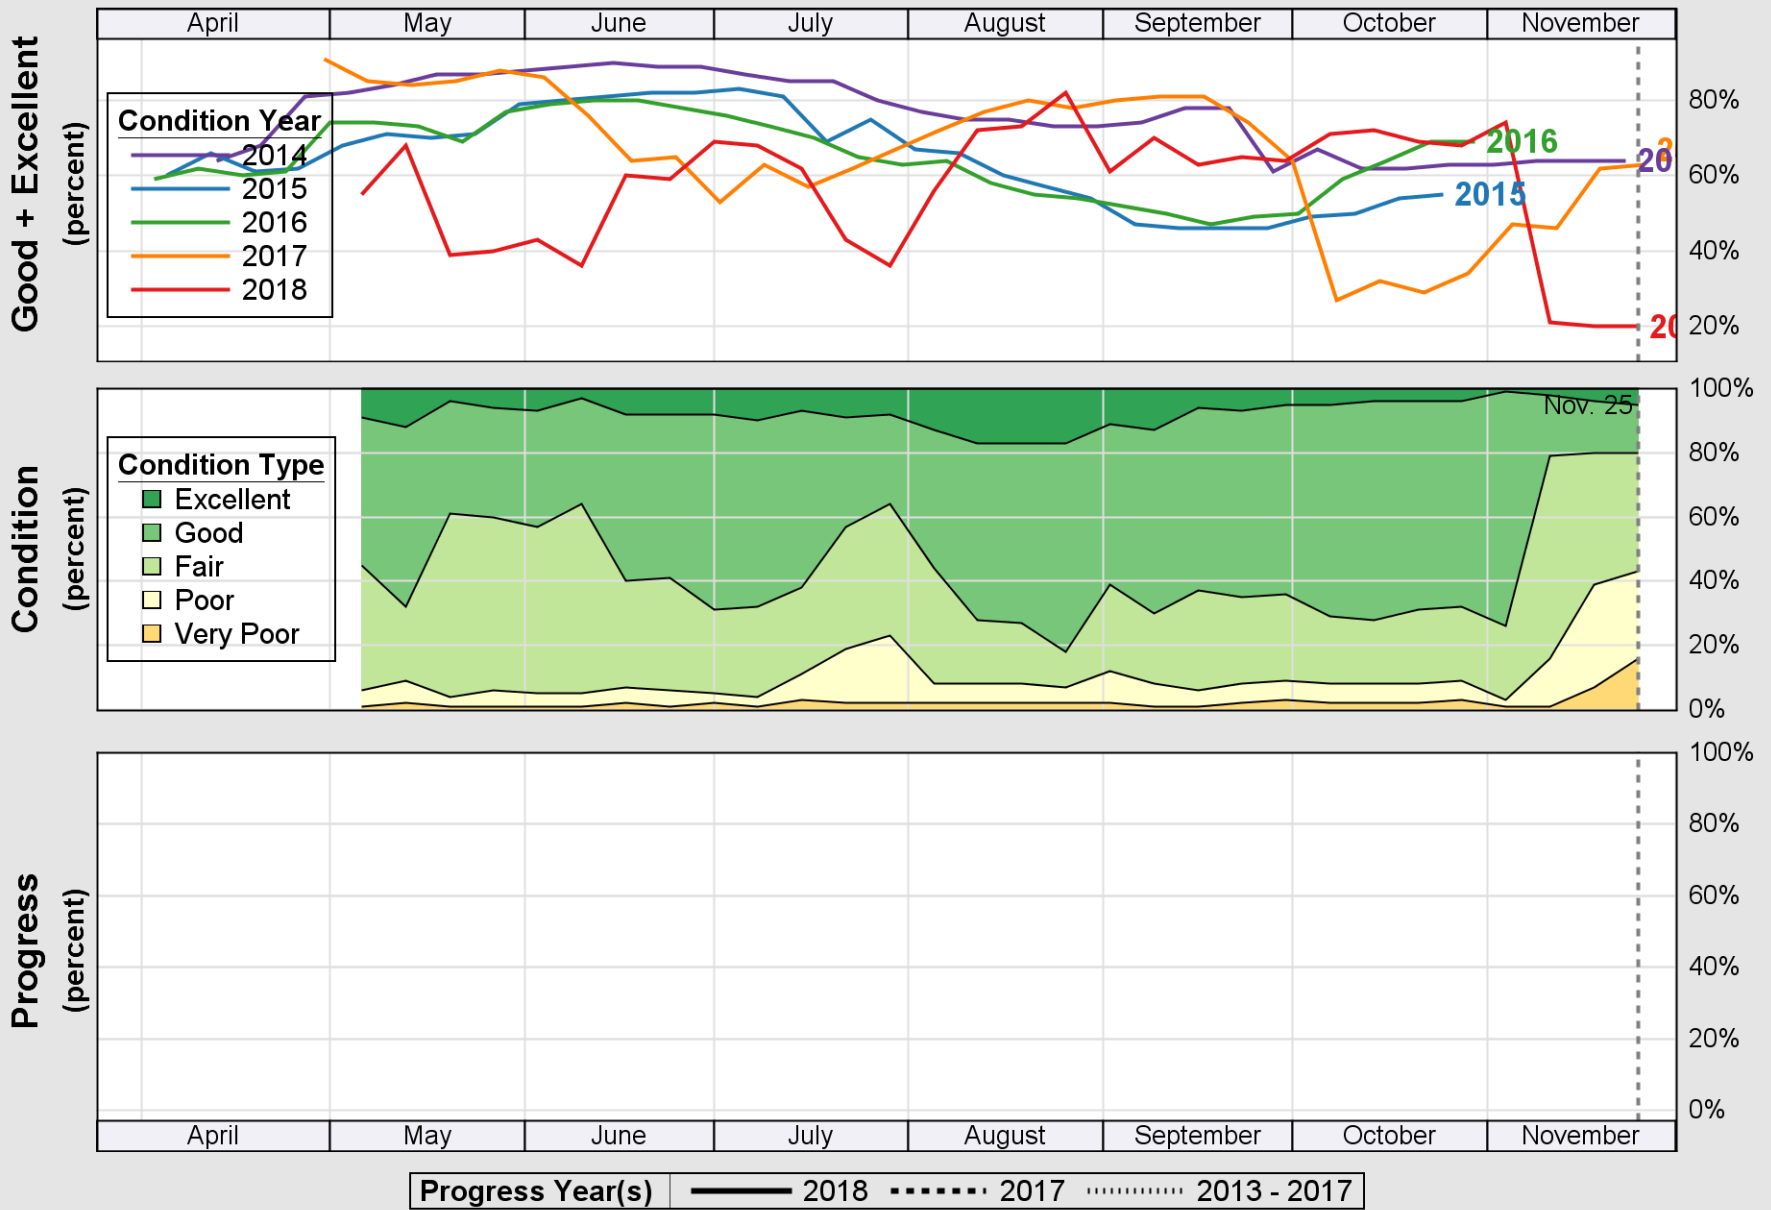

USDA

Crop Progress and Condition: Corn in Maryland , 2018

NASS

Source: National Agricultural Statistics Service (NASS), Crop Progress Report

Source: National Agricultural Statistics Service (NASS), Crop Progress Report

USDA

Crop Progress and Condition: Soybeans in Maryland , 2018

NASS

Source: National Agricultural Statistics Service (NASS), Crop Progress Report

USDA

Crop Progress and Condition: Winter Wheat in Maryland, 2018

NASS

Source: National Agricultural Statistics Service (NASS), Crop Progress Report