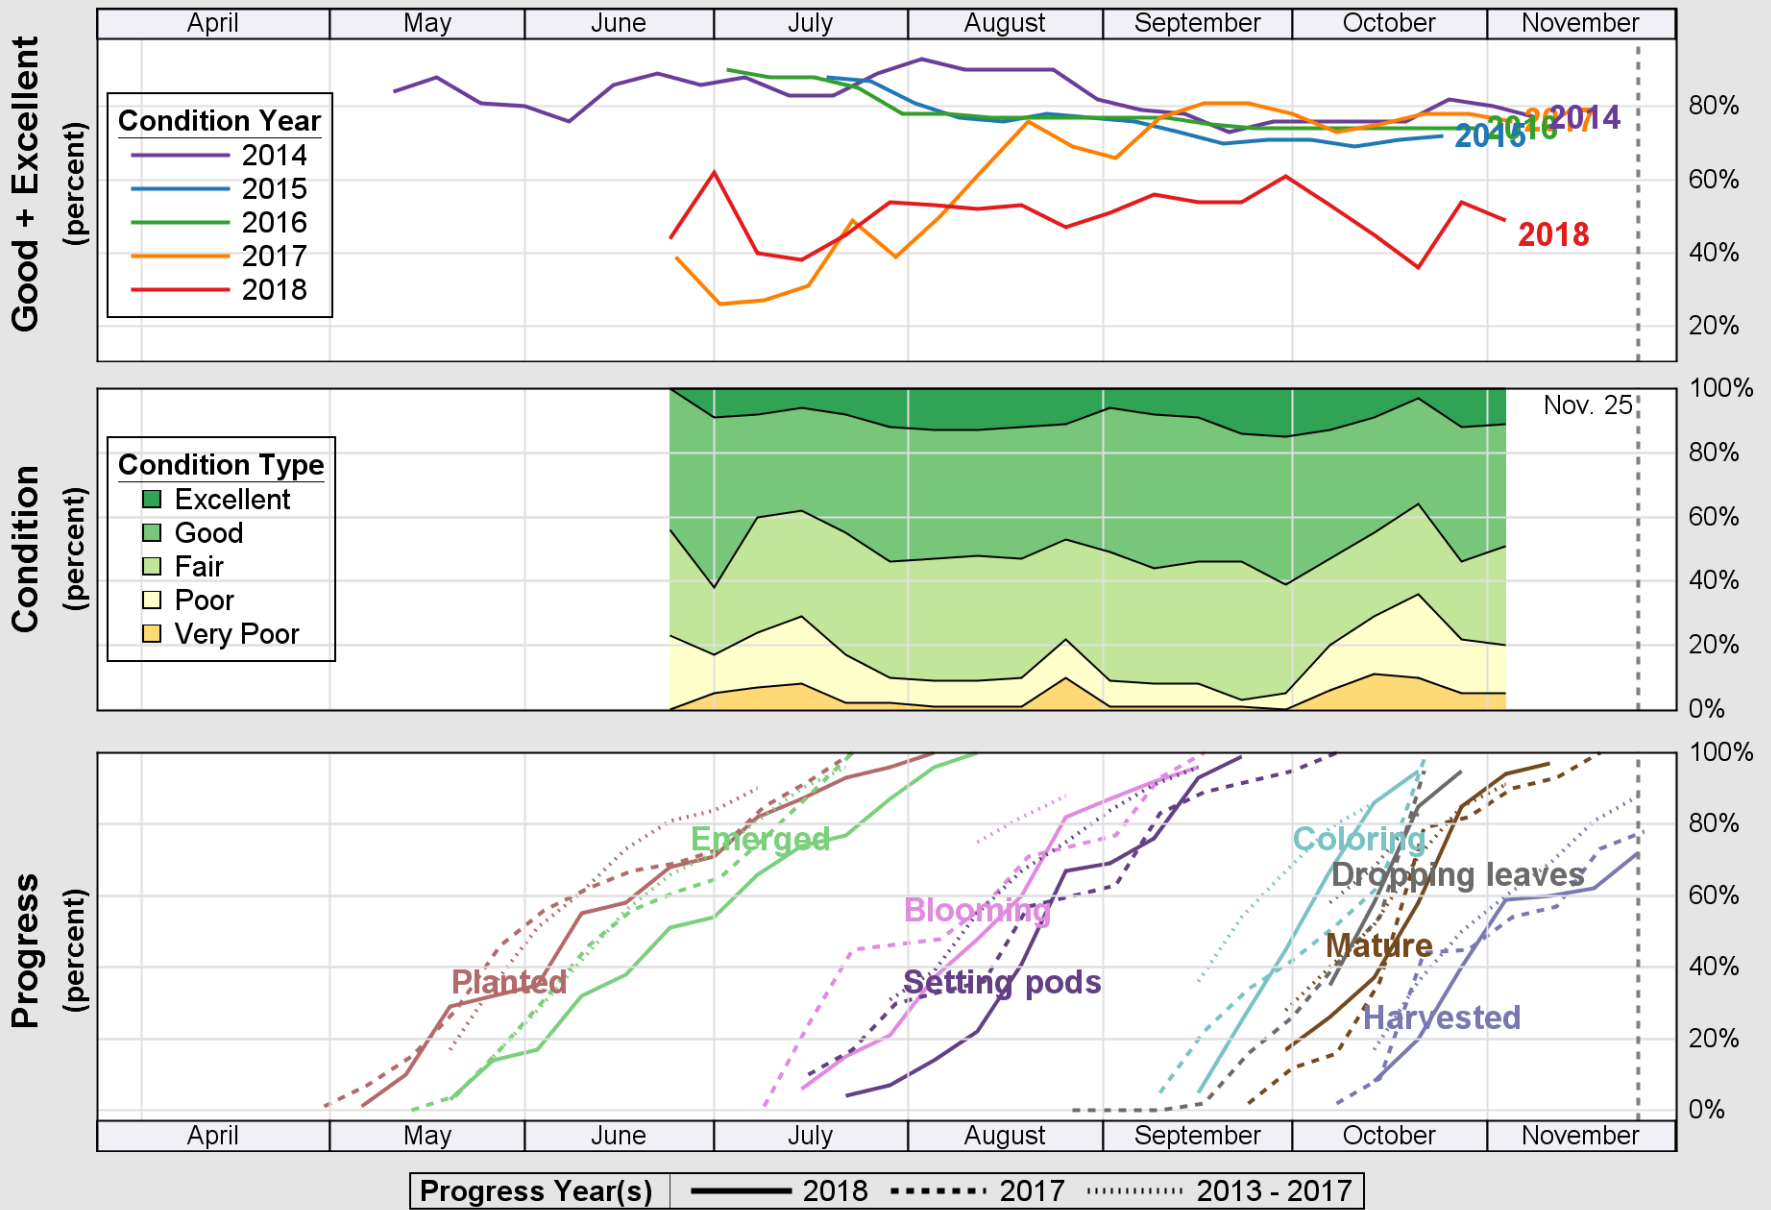

USDA

Crop Progress and Condition: Corn in Maryland , 2018

NASS

Source: National Agricultural Statistics Service (NASS), Crop Progress Report

Source: National Agricultural Statistics Service (NASS), Crop Progress Report

USDA

Crop Progress and Condition: Soybeans in Maryland , 2018

NASS

Source: National Agricultural Statistics Service (NASS), Crop Progress Report

USDA

Crop Progress and Condition: Winter Wheat in Maryland, 2018

NASS

Source: National Agricultural Statistics Service (NASS), Crop Progress Report