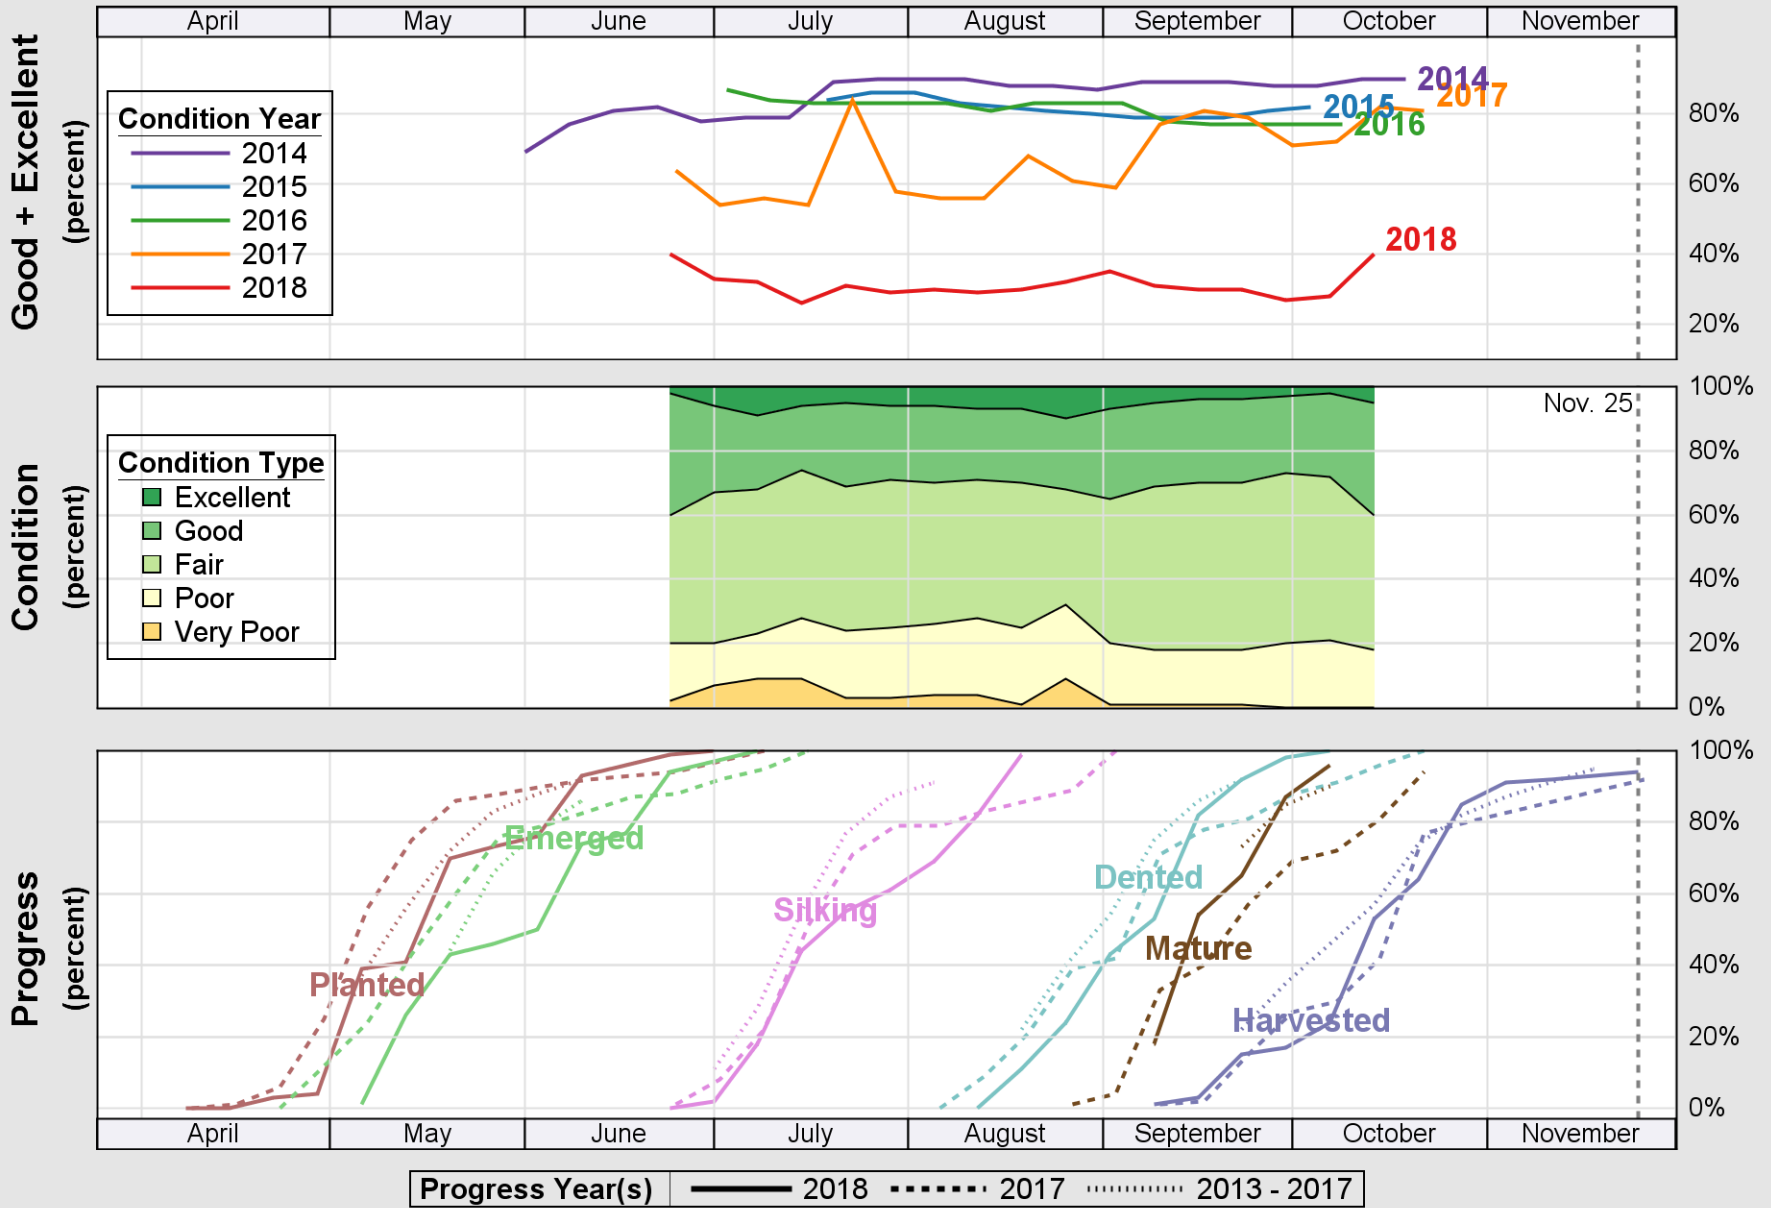

USDA

Crop Progress and Condition: Corn in Maryland , 2018

NASS

Source: National Agricultural Statistics Service (NASS), Crop Progress Report

Source: National Agricultural Statistics Service (NASS), Crop Progress Report

USDA

Crop Progress and Condition: Soybeans in Maryland , 2018

NASS

Source: National Agricultural Statistics Service (NASS), Crop Progress Report

USDA

Crop Progress and Condition: Winter Wheat in Maryland, 2018

NASS

Source: National Agricultural Statistics Service (NASS), Crop Progress Report