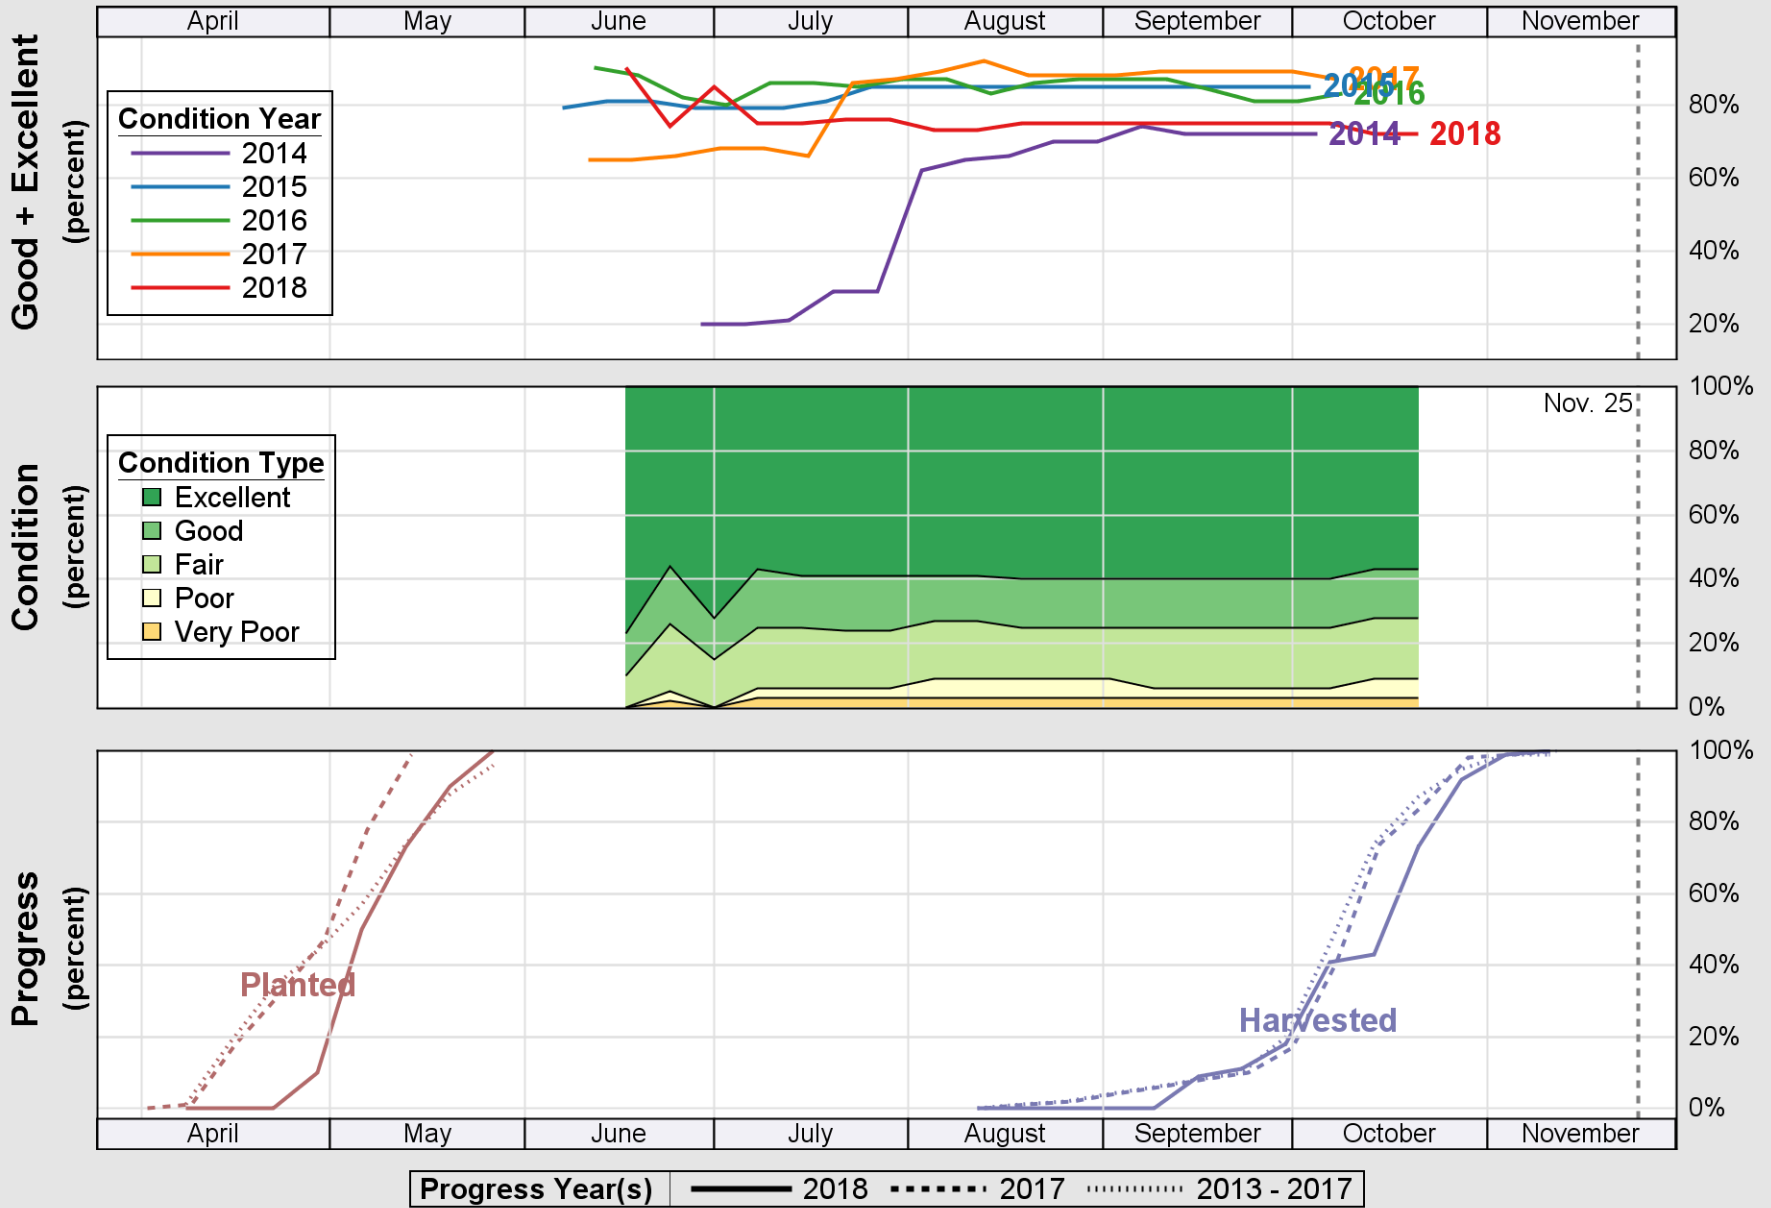

# Crop Progress and Condition: Soybeans in Minnesota , 2018

NASS

Source: National Agricultural Statistics Service (NASS), Crop Progress Report

USDA

# Crop Progress and Condition: Spring Wheat in Minnesota , 2018

NASS

Source: National Agricultural Statistics Service (NASS), Crop Progress Report

USDA

# Crop Progress and Condition: Sugar Beets in Minnesota , 2018

NASS

Source: National Agricultural Statistics Service (NASS), Crop Progress Report

USDA