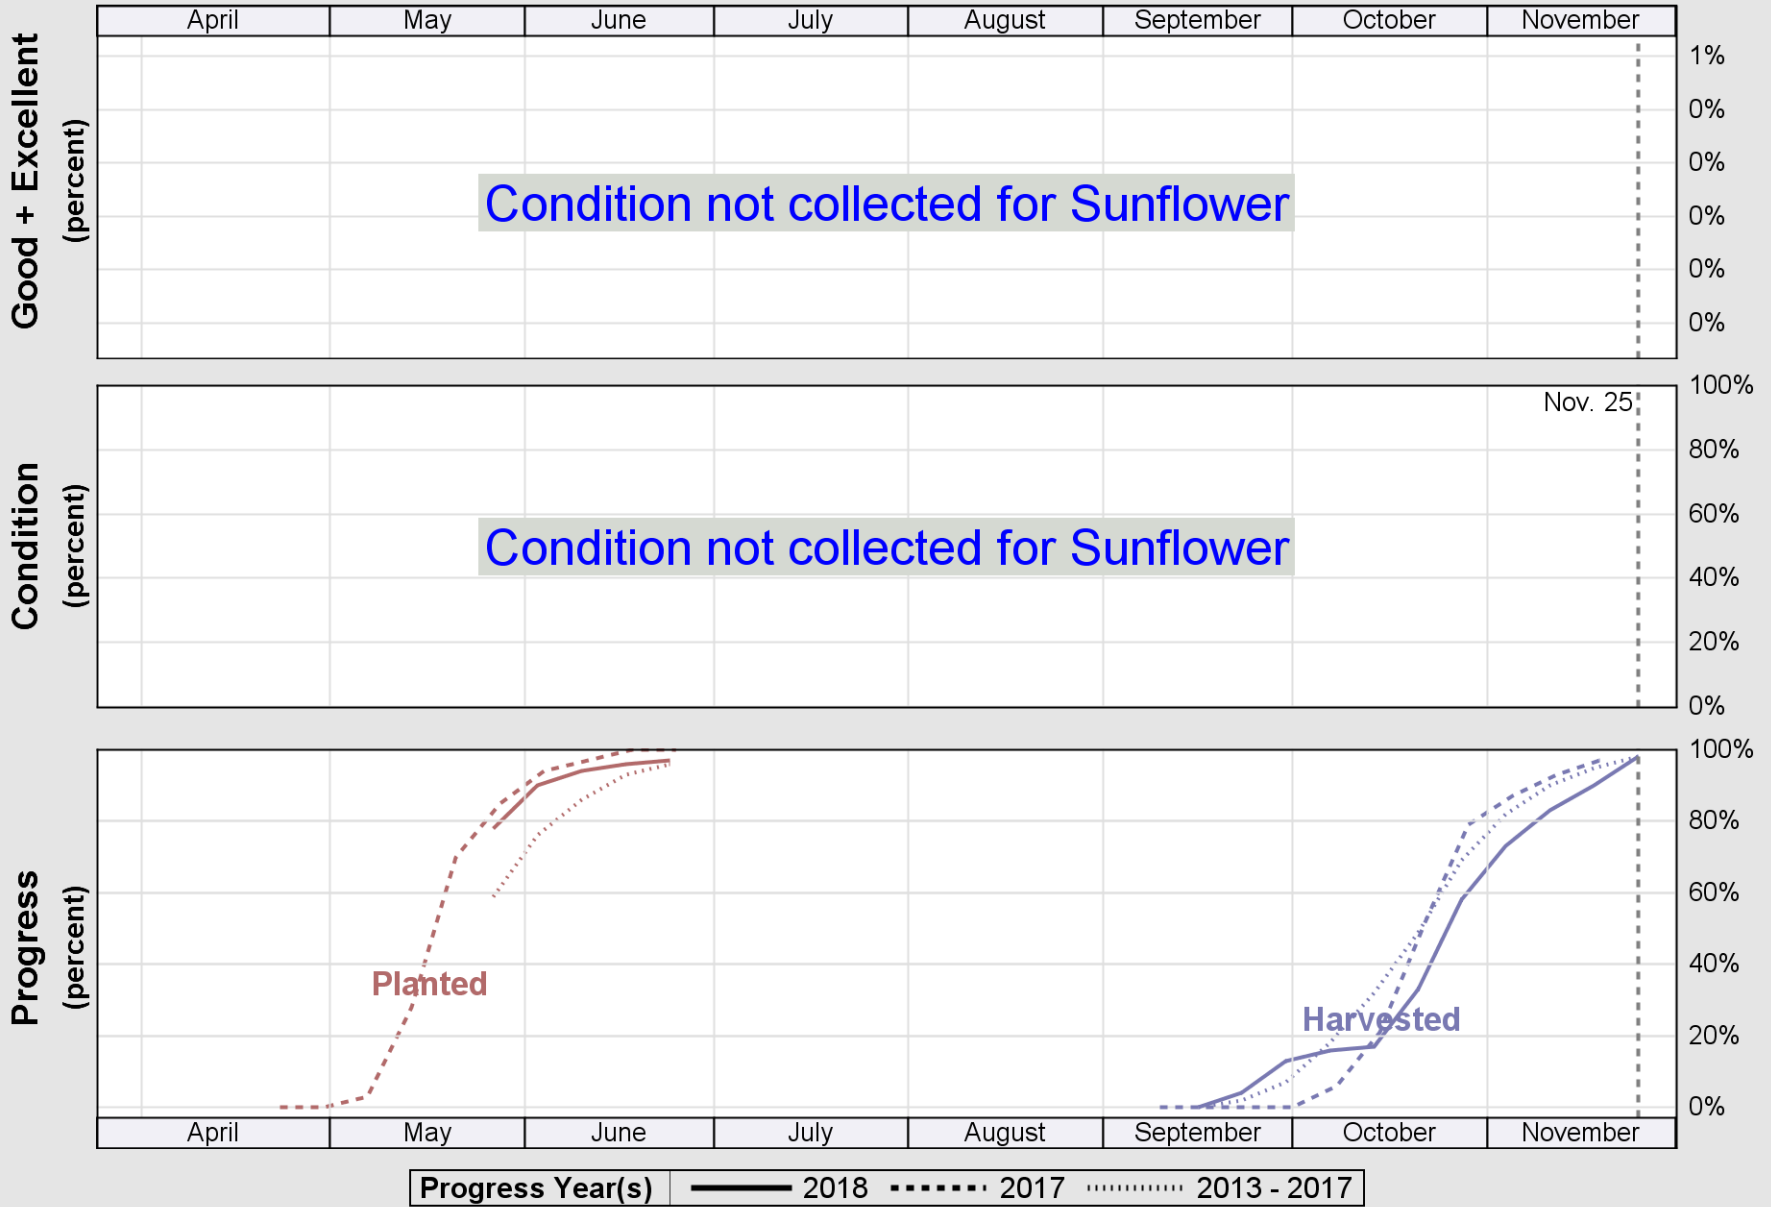

# Crop Progress and Condition: Spring Wheat in Minnesota , 2018

NASS

Source: National Agricultural Statistics Service (NASS), Crop Progress Report

USDA

# Crop Progress and Condition: Sugar Beets in Minnesota , 2018

NASS

Source: National Agricultural Statistics Service (NASS), Crop Progress Report

USDA

### Crop Progress and Condition: Sunflower in Minnesota , 2018

NASS

Source: National Agricultural Statistics Service (NASS), Crop Progress Report