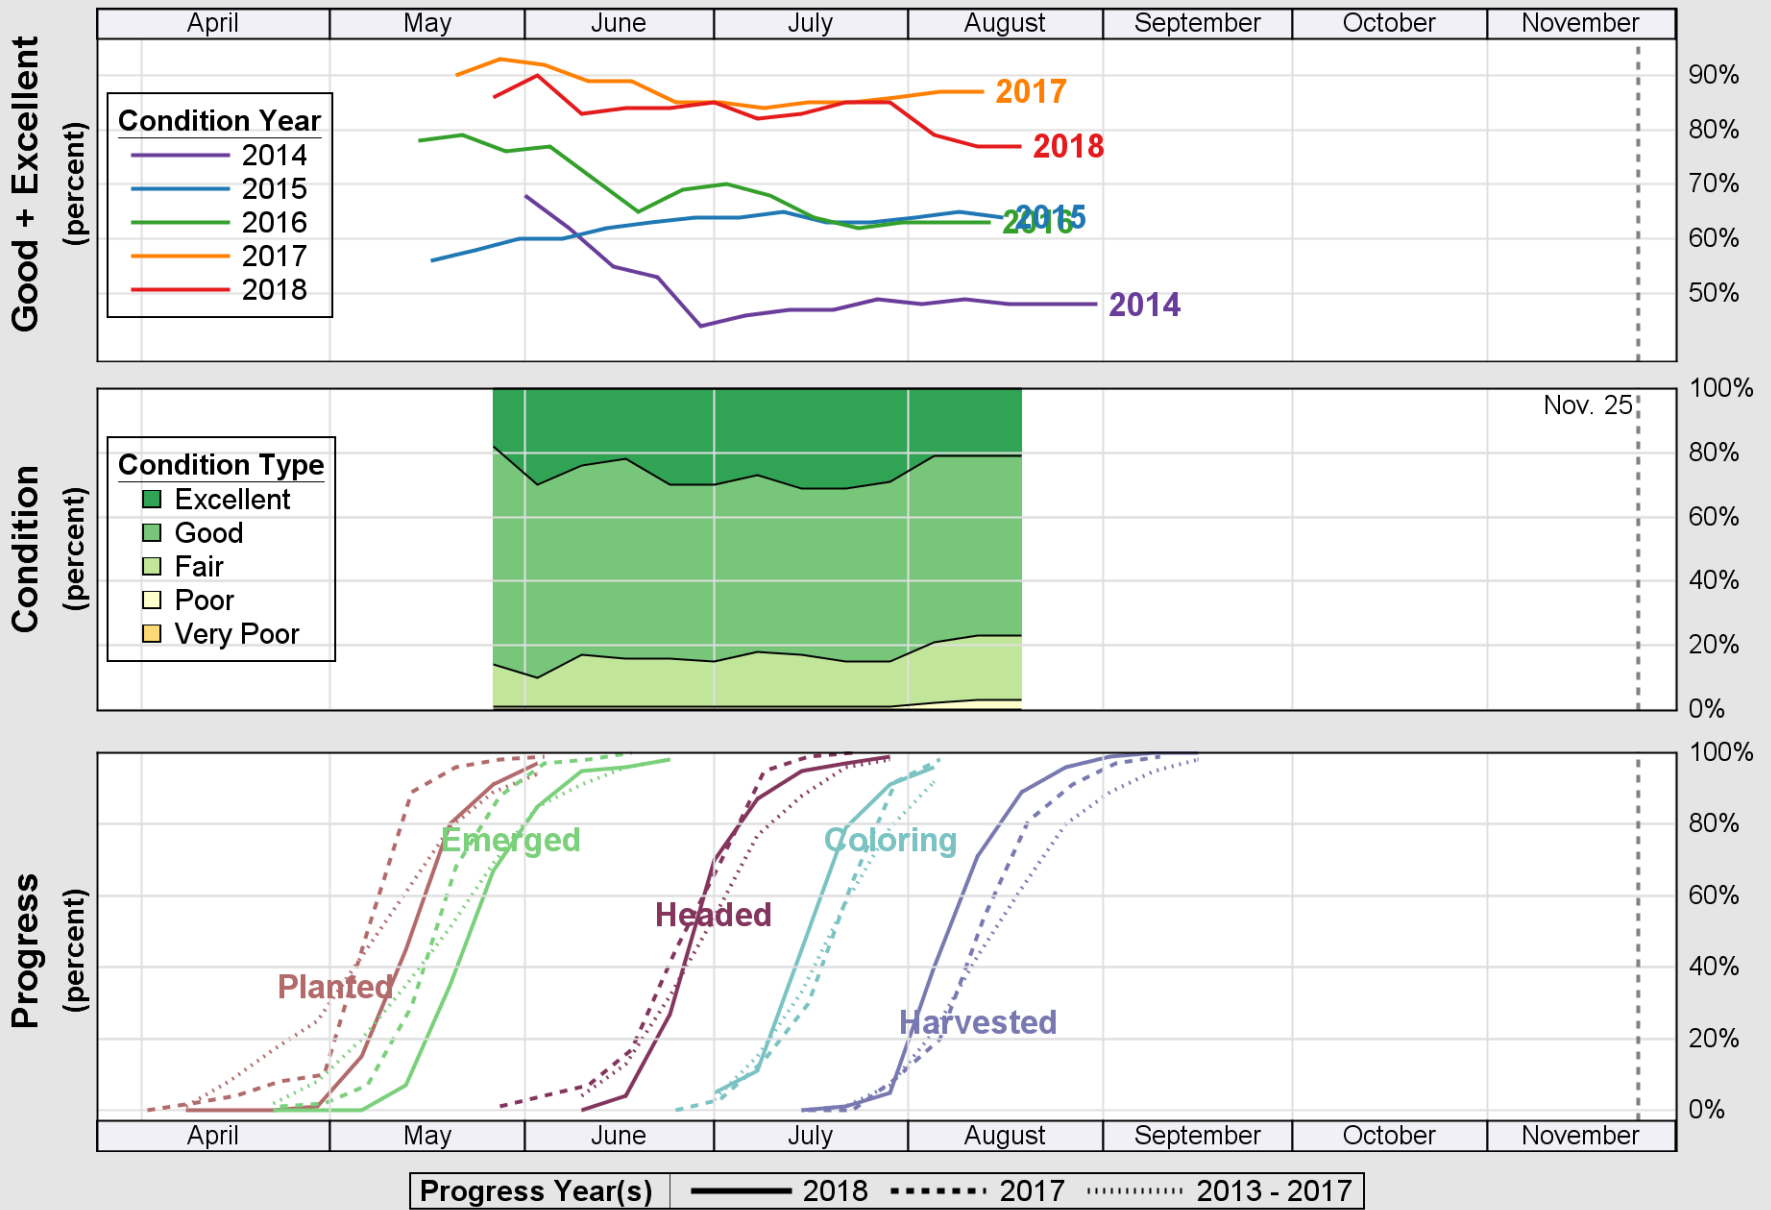

# Crop Progress and Condition: Barley in Minnesota , 2018

NASS

Source: National Agricultural Statistics Service (NASS), Crop Progress Report

USDA