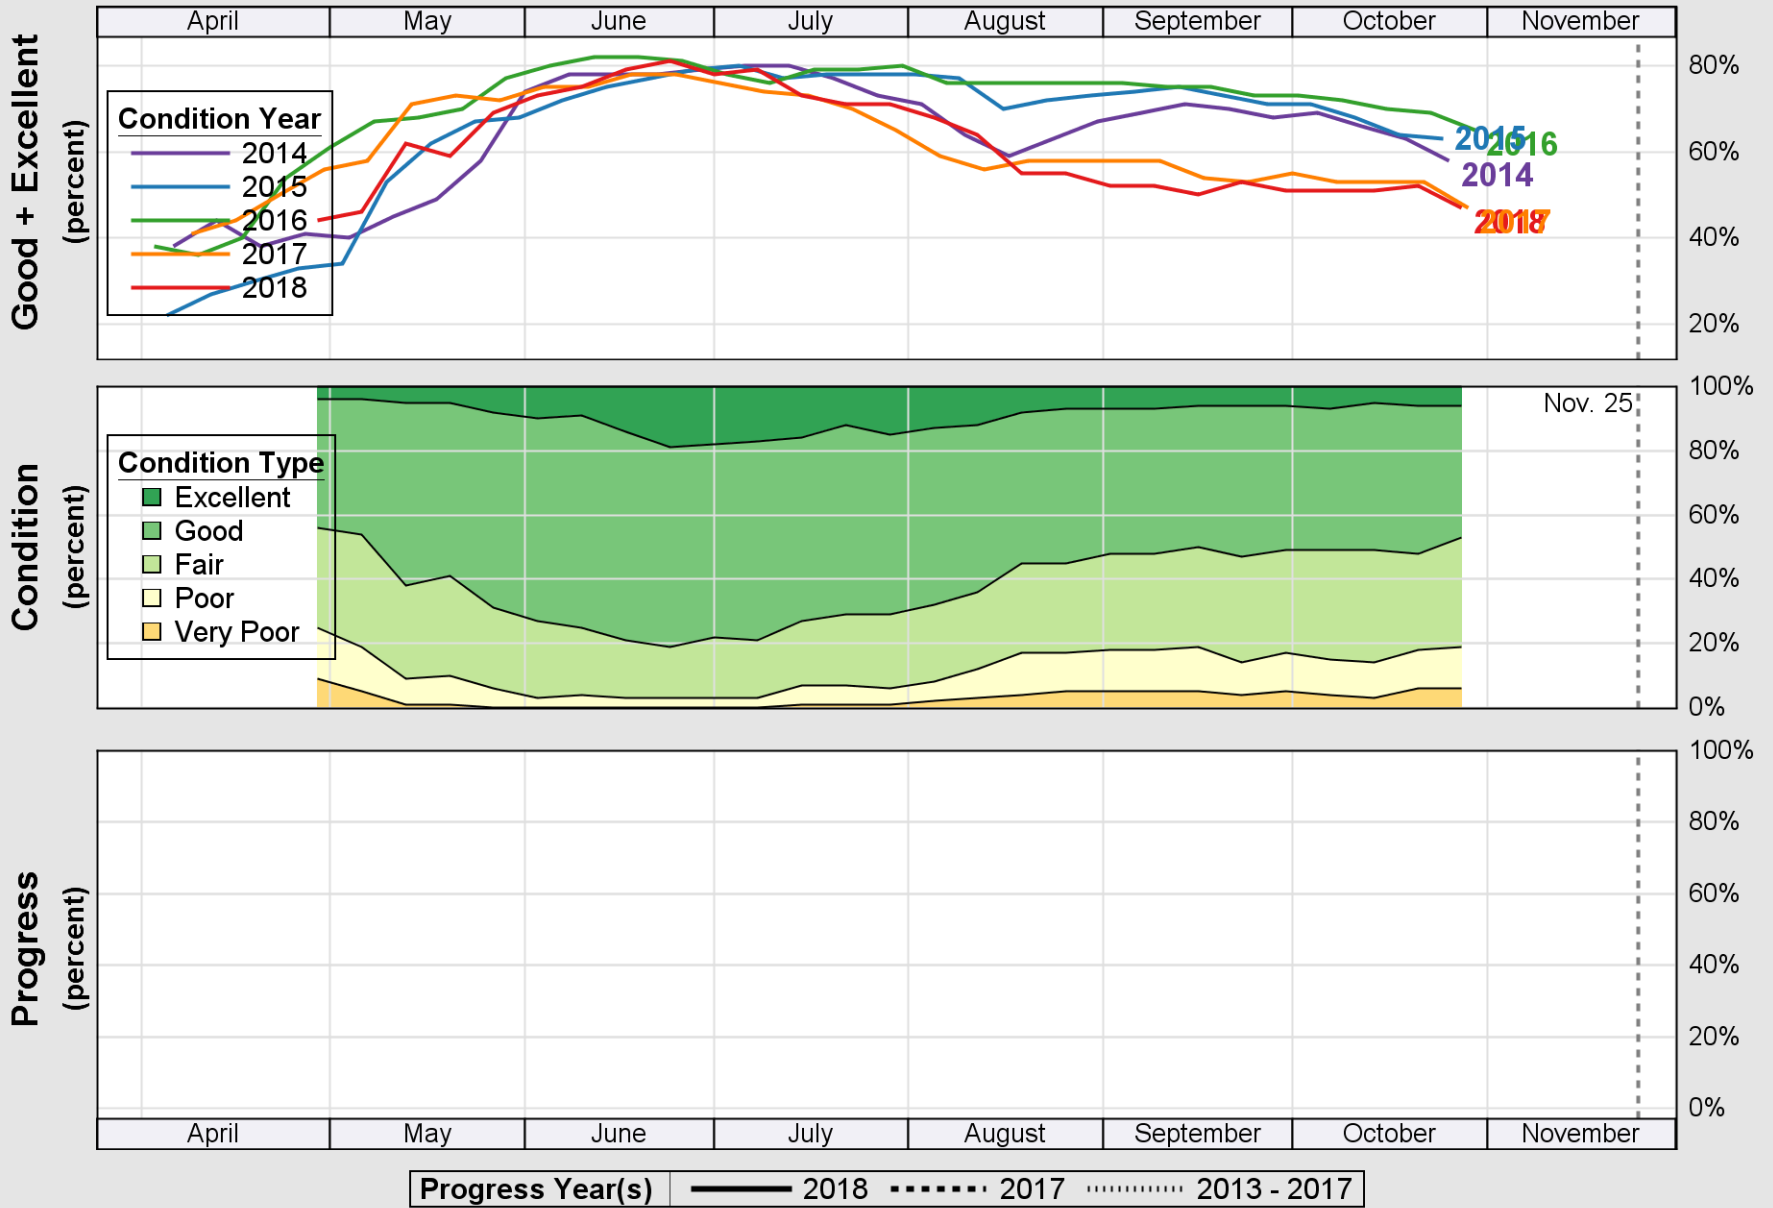

### Crop Progress and Condition: Corn in Minnesota , 2018

NASS

Source: National Agricultural Statistics Service (NASS), Crop Progress Report

USDA

### Crop Progress and Condition: Oats in Minnesota , 2018

NASS

Source: National Agricultural Statistics Service (NASS), Crop Progress Report

USDA

# Crop Progress and Condition: Pasture and Range in Minnesota , 2018

NASS

Source: National Agricultural Statistics Service (NASS), Crop Progress Report

USDA