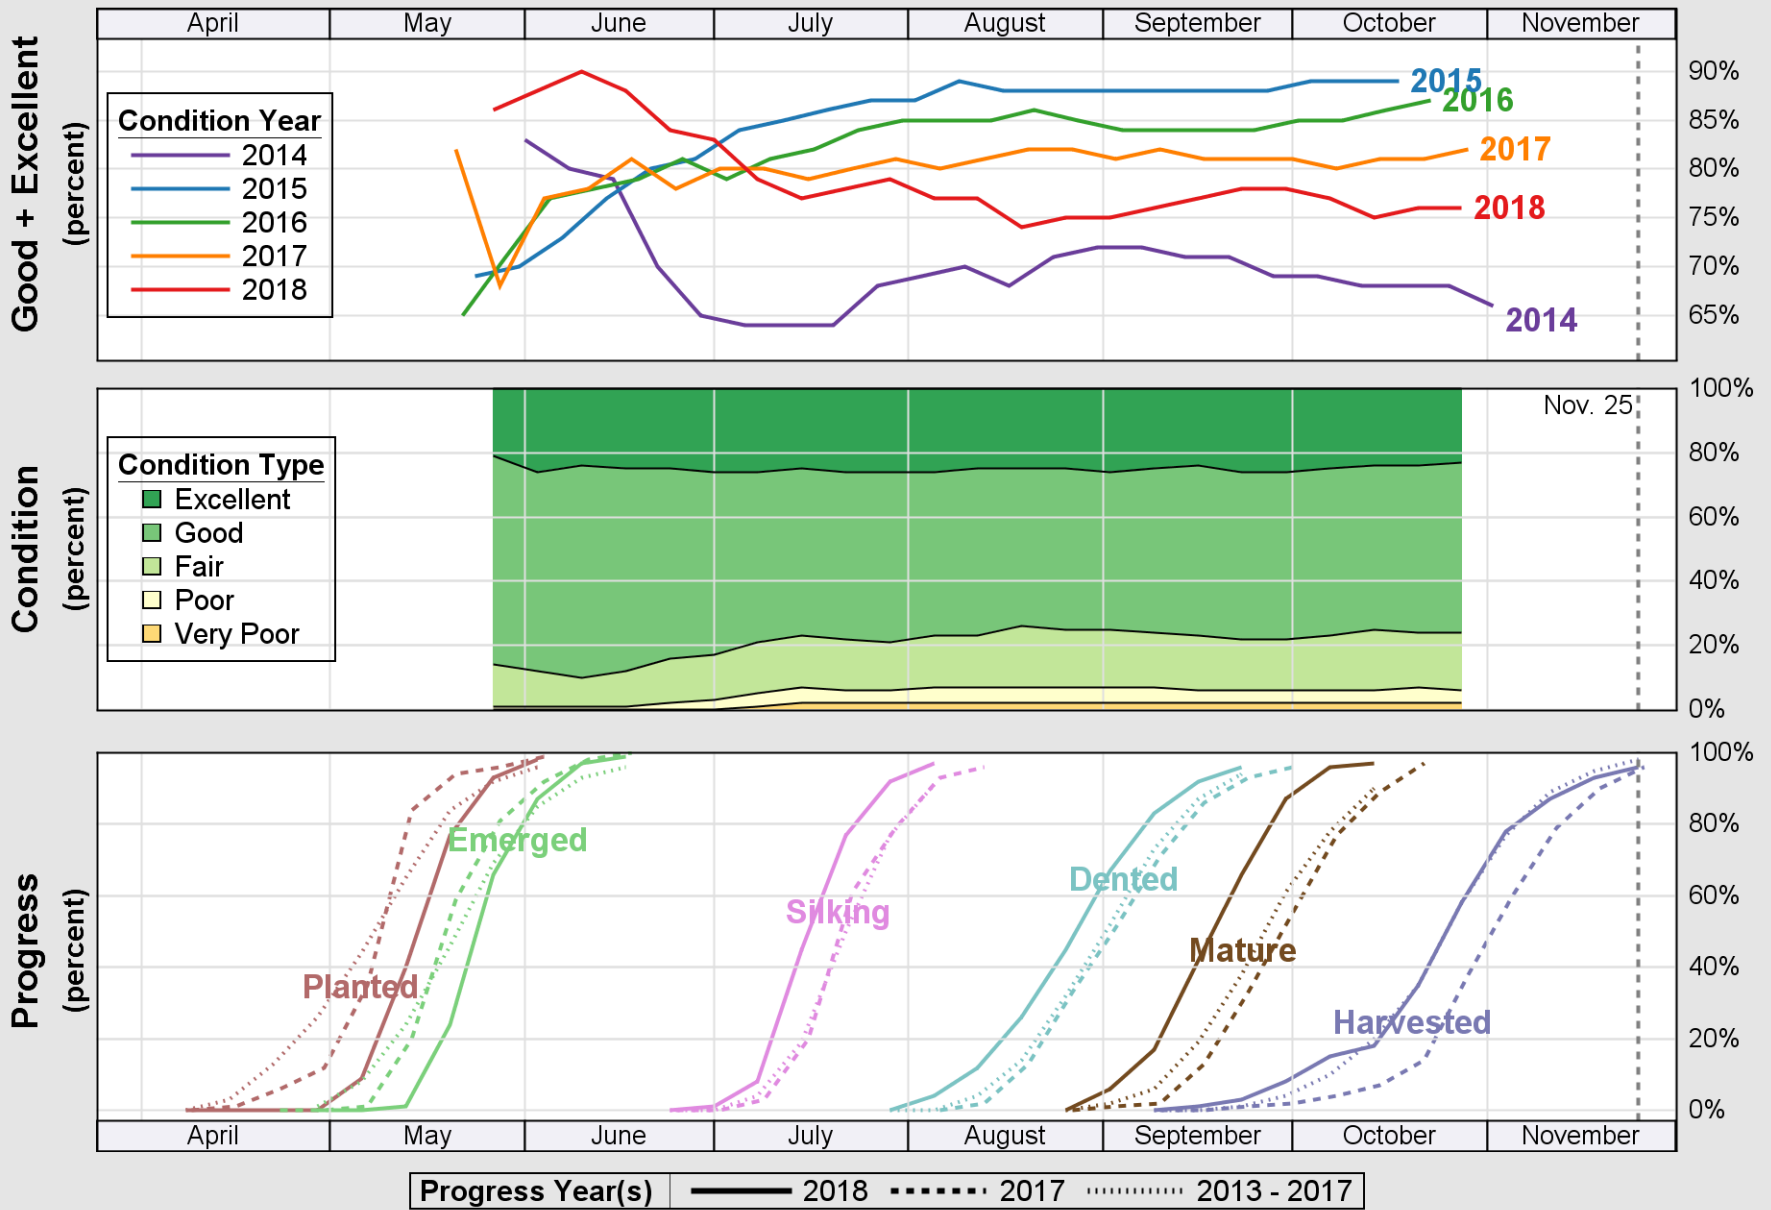

# Crop Progress and Condition: Barley in Minnesota , 2018

NASS

Source: National Agricultural Statistics Service (NASS), Crop Progress Report

USDA

### Crop Progress and Condition: Corn in Minnesota , 2018

NASS

Source: National Agricultural Statistics Service (NASS), Crop Progress Report

USDA