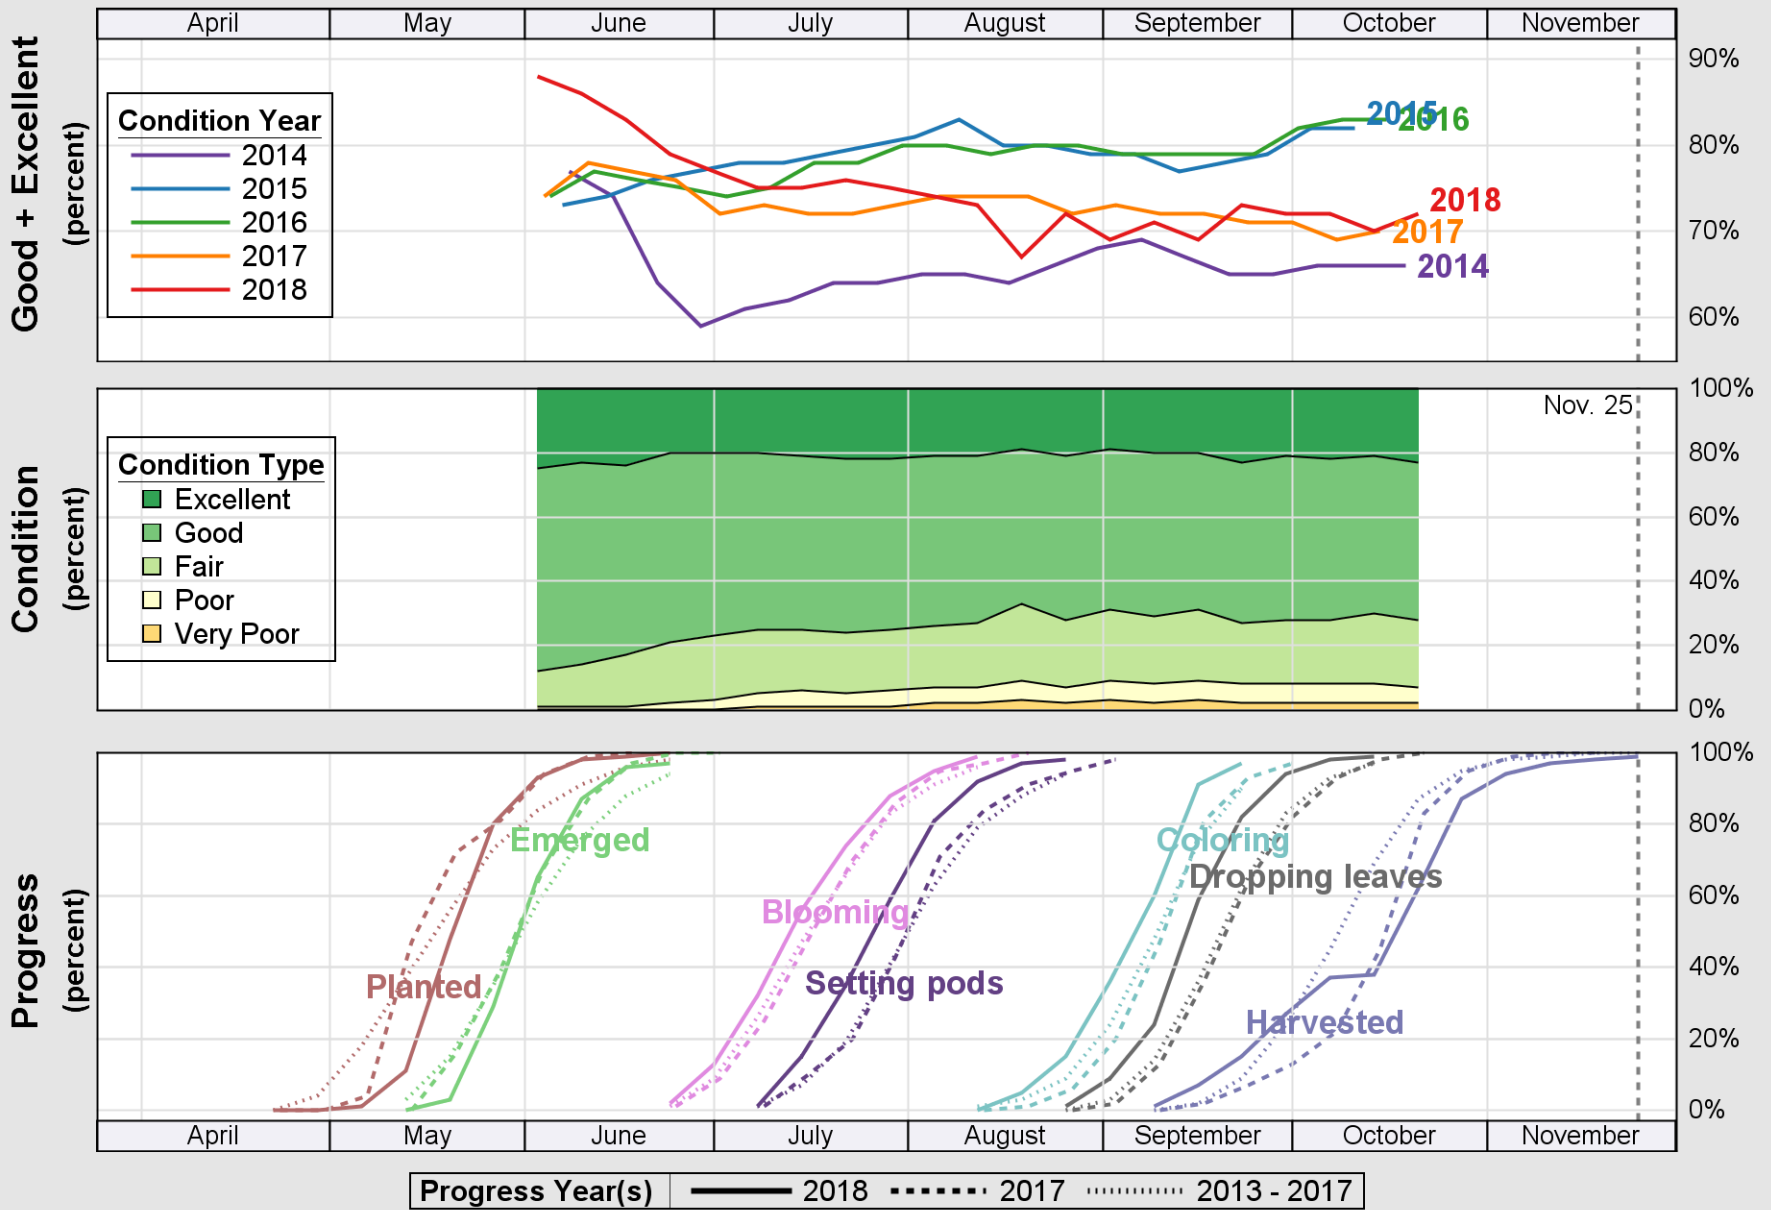

### Crop Progress and Condition: Oats in Minnesota , 2018

NASS

Source: National Agricultural Statistics Service (NASS), Crop Progress Report

USDA

# Crop Progress and Condition: Pasture and Range in Minnesota , 2018

NASS

Source: National Agricultural Statistics Service (NASS), Crop Progress Report

USDA

# Crop Progress and Condition: Soybeans in Minnesota , 2018

NASS

Source: National Agricultural Statistics Service (NASS), Crop Progress Report

USDA