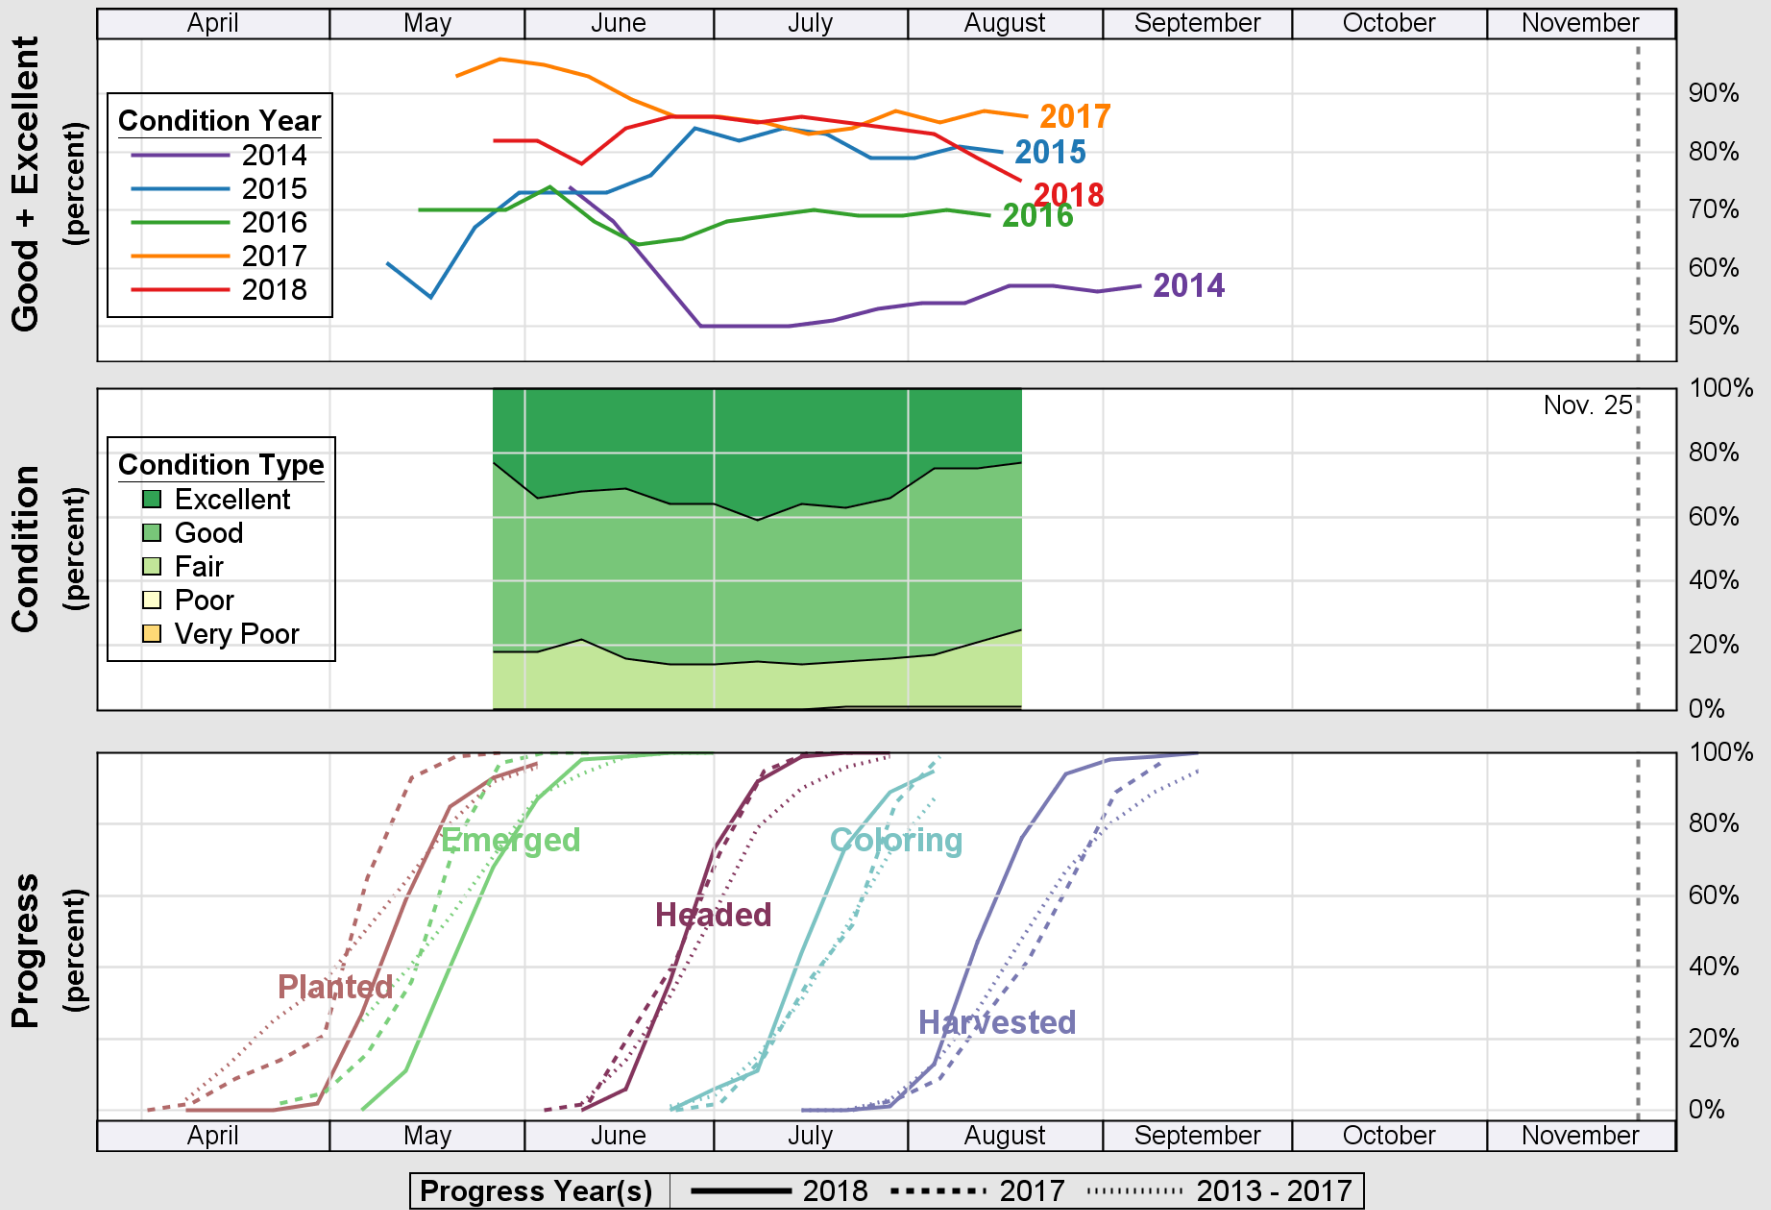

# Crop Progress and Condition: Soybeans in Minnesota , 2018

NASS

Source: National Agricultural Statistics Service (NASS), Crop Progress Report

USDA

# Crop Progress and Condition: Spring Wheat in Minnesota , 2018

NASS

Source: National Agricultural Statistics Service (NASS), Crop Progress Report

USDA