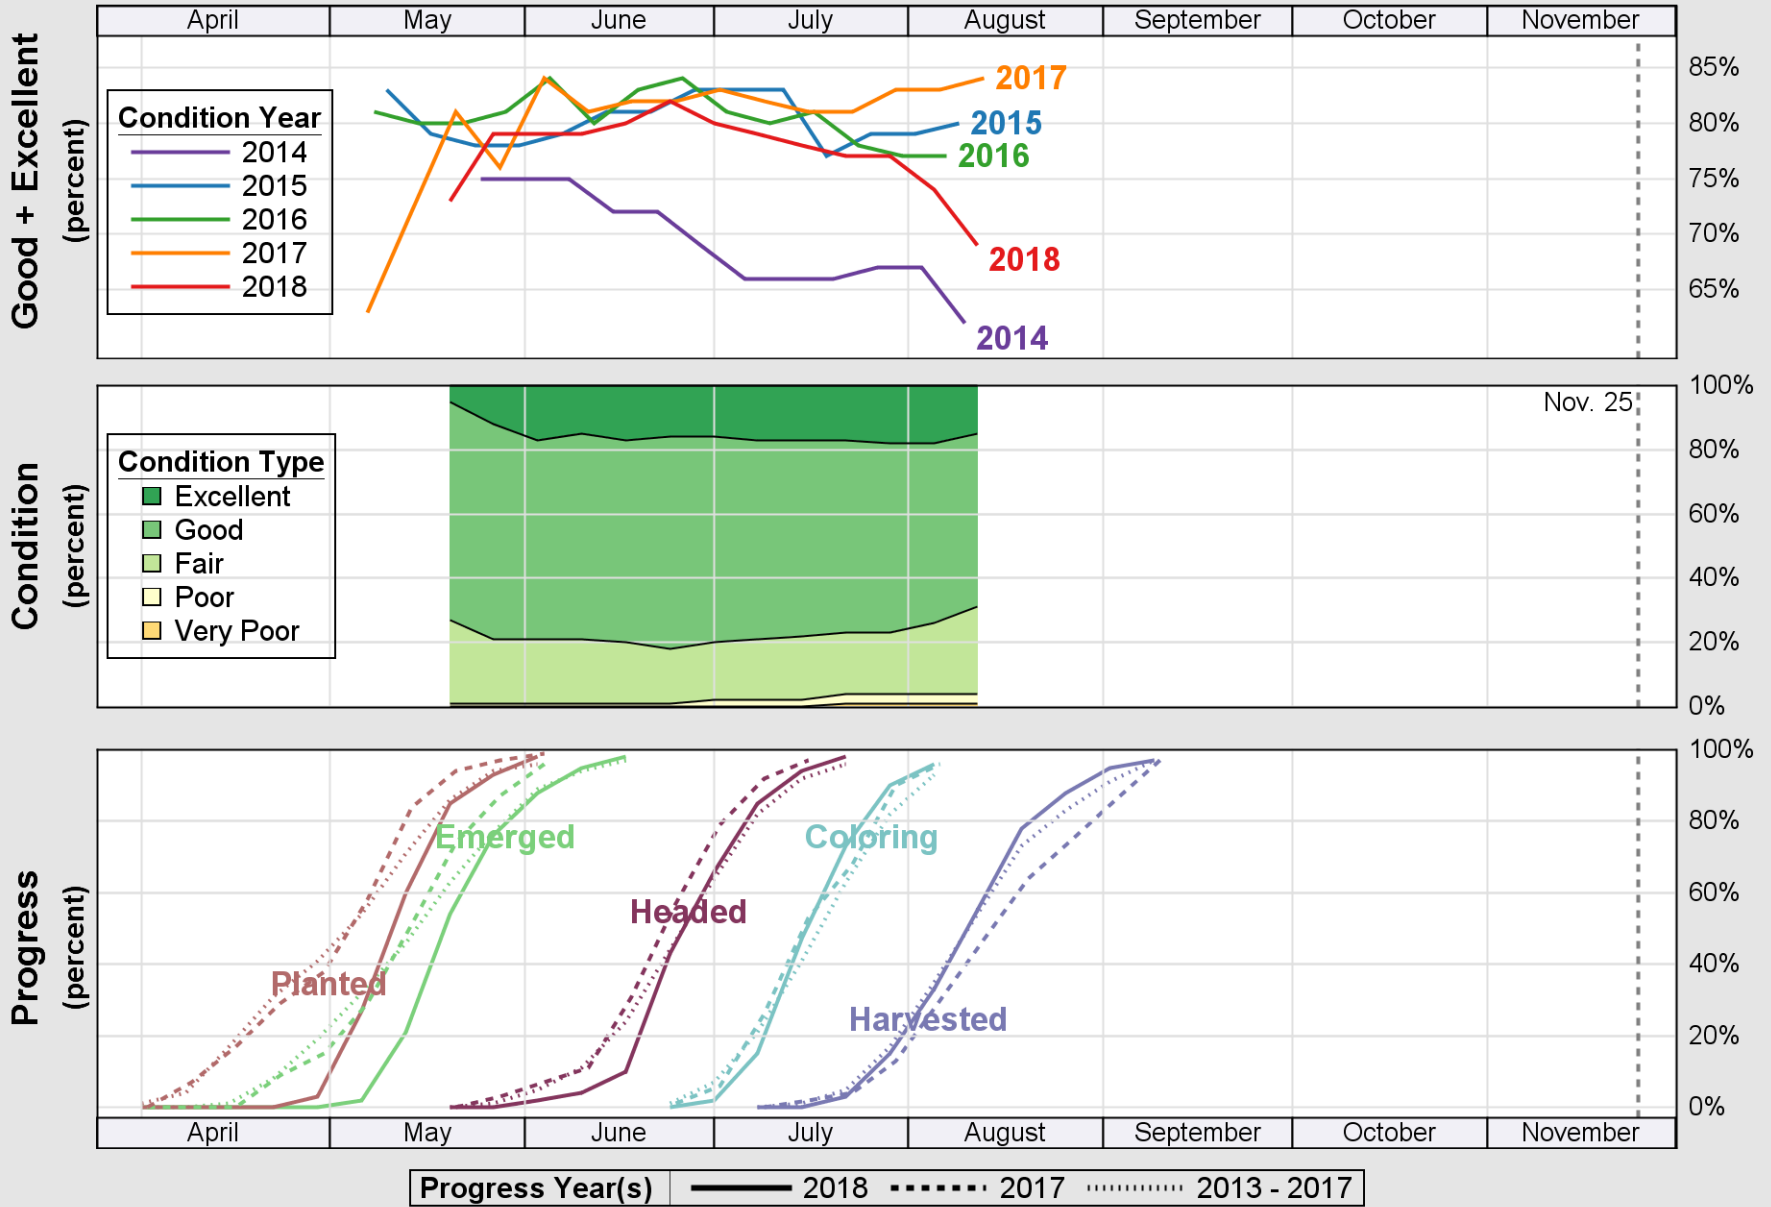

# Crop Progress and Condition: Barley in Minnesota , 2018

NASS

Source: National Agricultural Statistics Service (NASS), Crop Progress Report

USDA

### Crop Progress and Condition: Corn in Minnesota , 2018

NASS

Source: National Agricultural Statistics Service (NASS), Crop Progress Report

USDA

### Crop Progress and Condition: Oats in Minnesota , 2018

NASS

Source: National Agricultural Statistics Service (NASS), Crop Progress Report

USDA