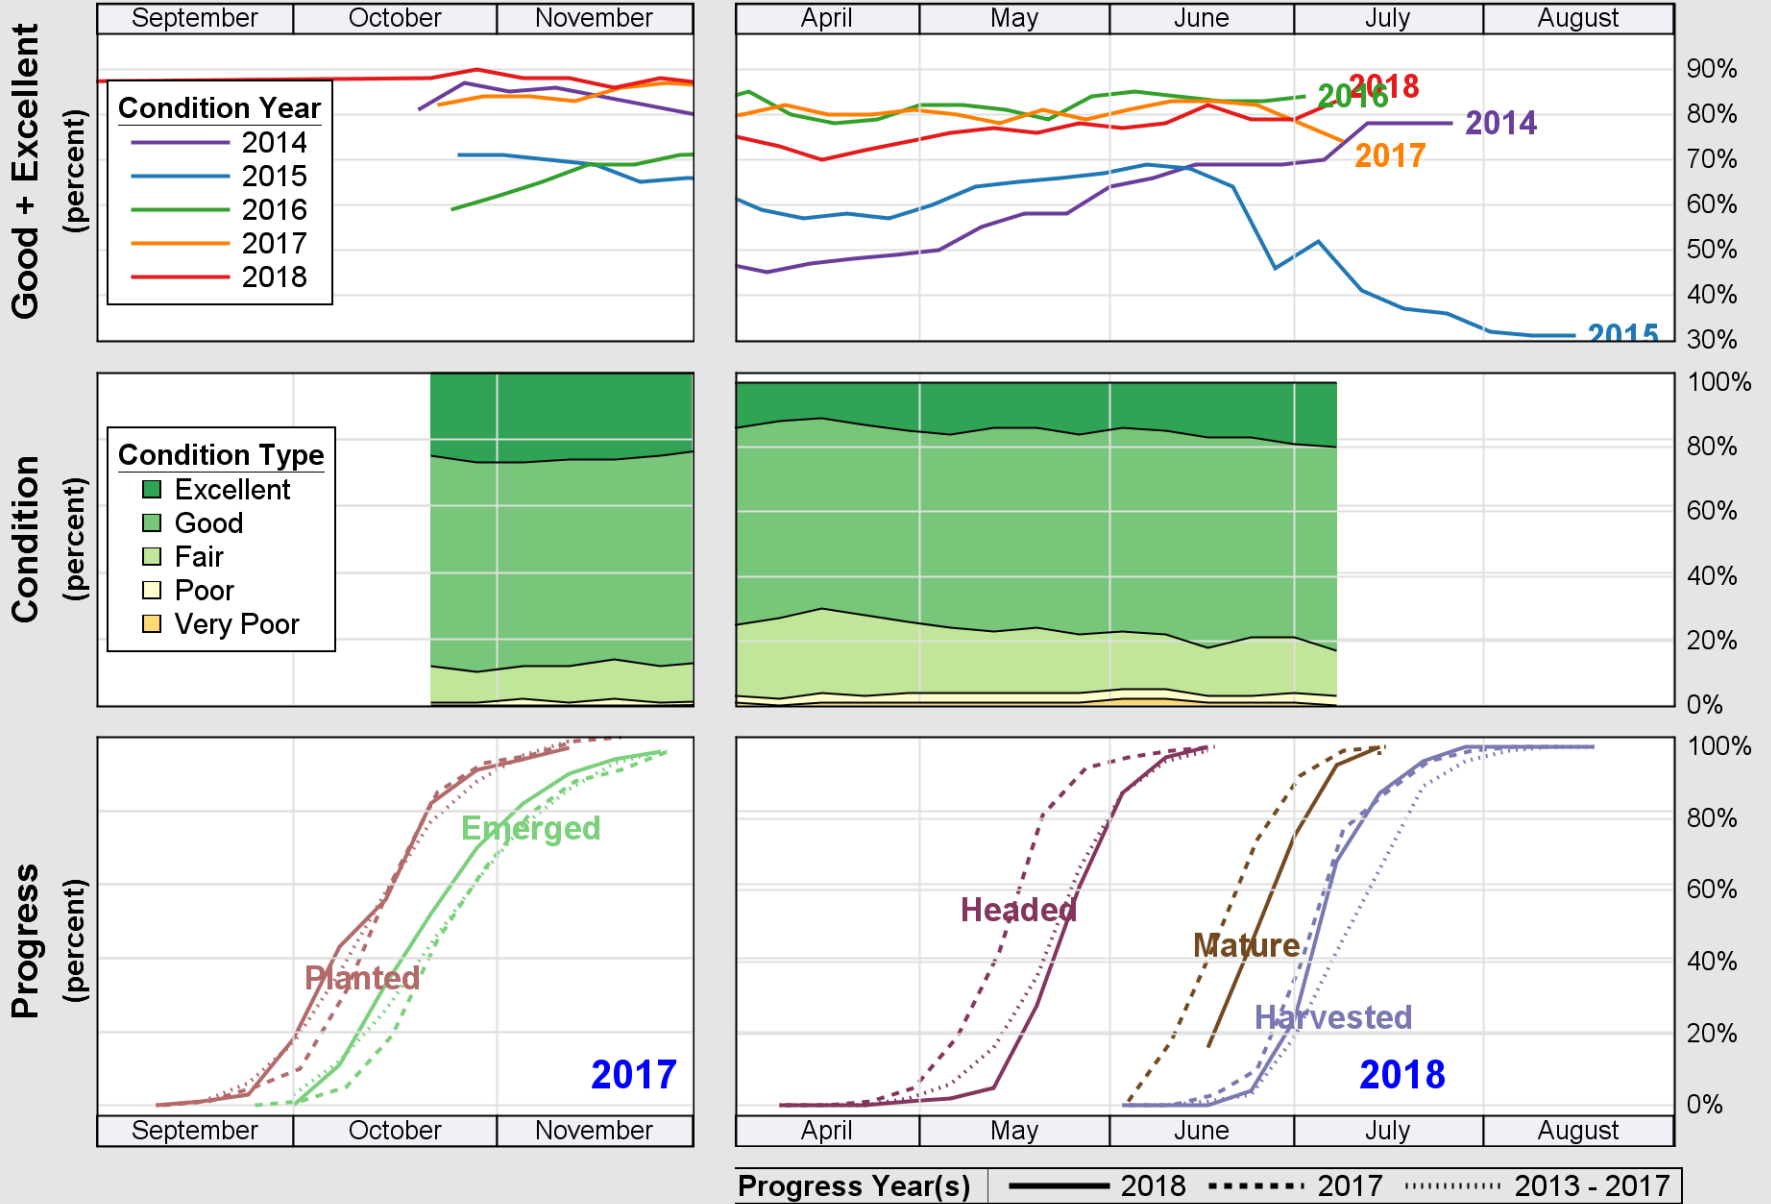

USDA

Crop Progress and Condition: Corn in Ohio , 2018

NASS

Source: National Agricultural Statistics Service (NASS), Crop Progress Report

USDA

Crop Progress and Condition: Oats in Ohio , 2018

NASS

Source: National Agricultural Statistics Service (NASS), Crop Progress Report

Source: National Agricultural Statistics Service (NASS), Crop Progress Report

USDA

Crop Progress and Condition: Soybeans in Ohio , 2018

NASS

Source: National Agricultural Statistics Service (NASS), Crop Progress Report

USDA

Crop Progress and Condition: Winter Wheat in Ohio, 2018

NASS

Source: National Agricultural Statistics Service (NASS), Crop Progress Report