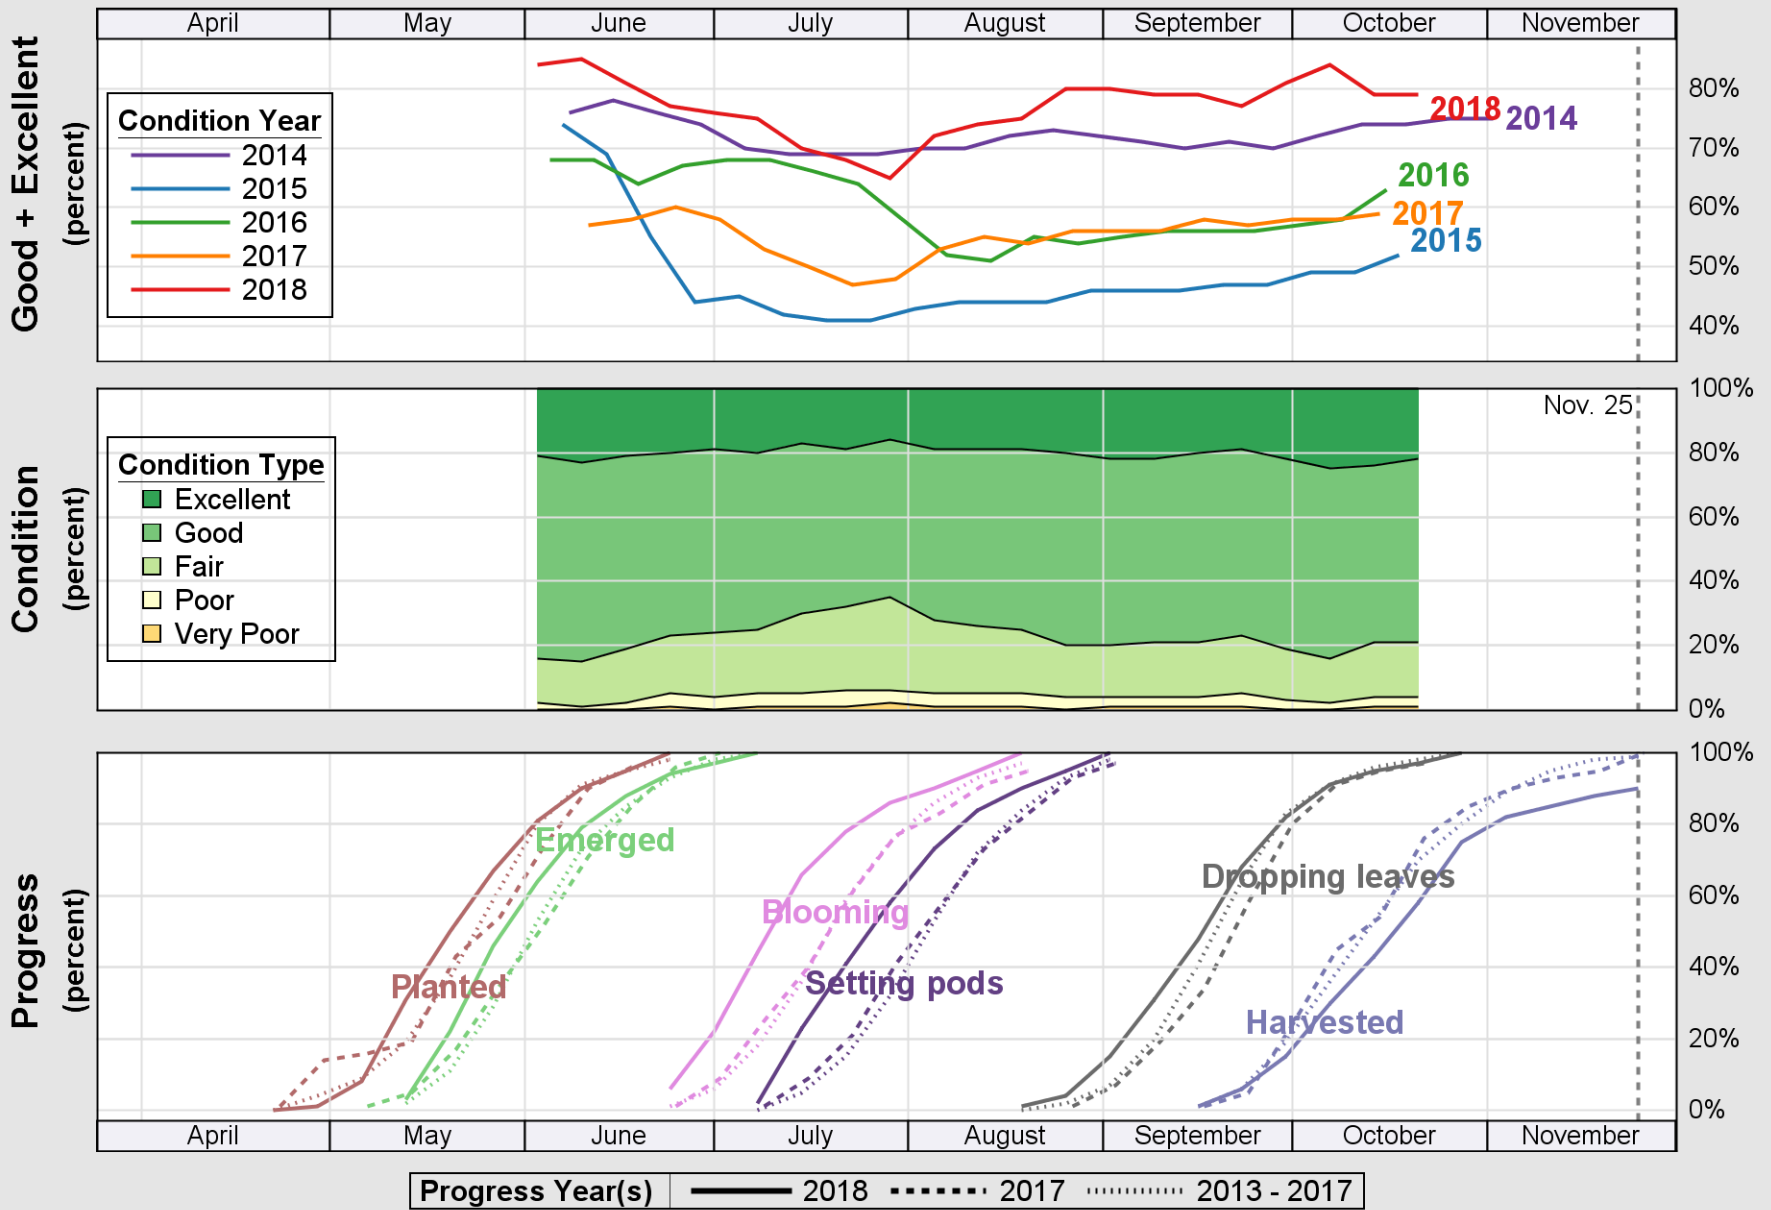

USDA

Crop Progress and Condition: Corn in Ohio , 2018

NASS

Source: National Agricultural Statistics Service (NASS), Crop Progress Report

USDA

Crop Progress and Condition: Oats in Ohio , 2018

NASS

Source: National Agricultural Statistics Service (NASS), Crop Progress Report

Source: National Agricultural Statistics Service (NASS), Crop Progress Report

USDA

Crop Progress and Condition: Soybeans in Ohio , 2018

NASS

Source: National Agricultural Statistics Service (NASS), Crop Progress Report

USDA

Crop Progress and Condition: Winter Wheat in Ohio, 2018

NASS

Source: National Agricultural Statistics Service (NASS), Crop Progress Report