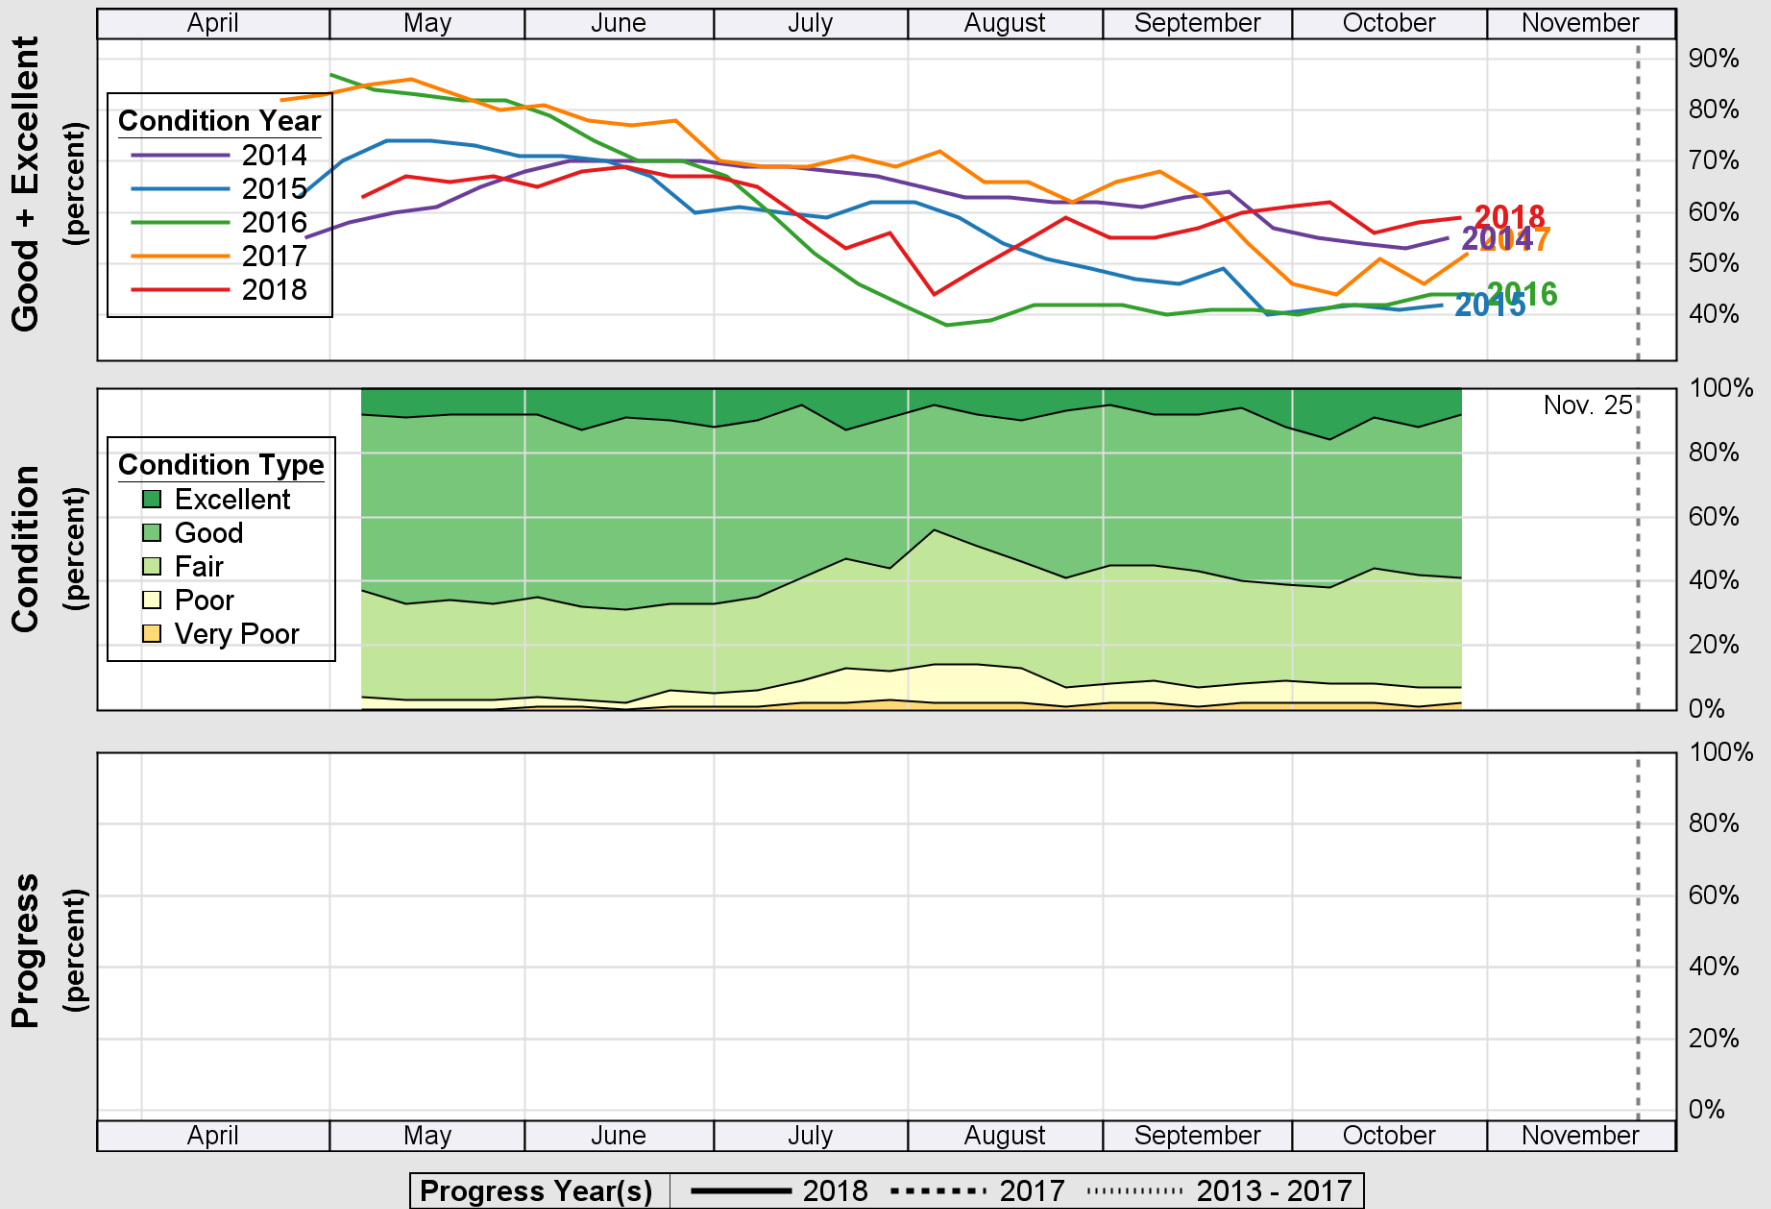

USDA

Crop Progress and Condition: Corn in Ohio , 2018

NASS

Source: National Agricultural Statistics Service (NASS), Crop Progress Report

USDA

Crop Progress and Condition: Oats in Ohio , 2018

NASS

Source: National Agricultural Statistics Service (NASS), Crop Progress Report

Source: National Agricultural Statistics Service (NASS), Crop Progress Report

USDA

Crop Progress and Condition: Soybeans in Ohio , 2018

NASS

Source: National Agricultural Statistics Service (NASS), Crop Progress Report

USDA

Crop Progress and Condition: Winter Wheat in Ohio, 2018

NASS

Source: National Agricultural Statistics Service (NASS), Crop Progress Report