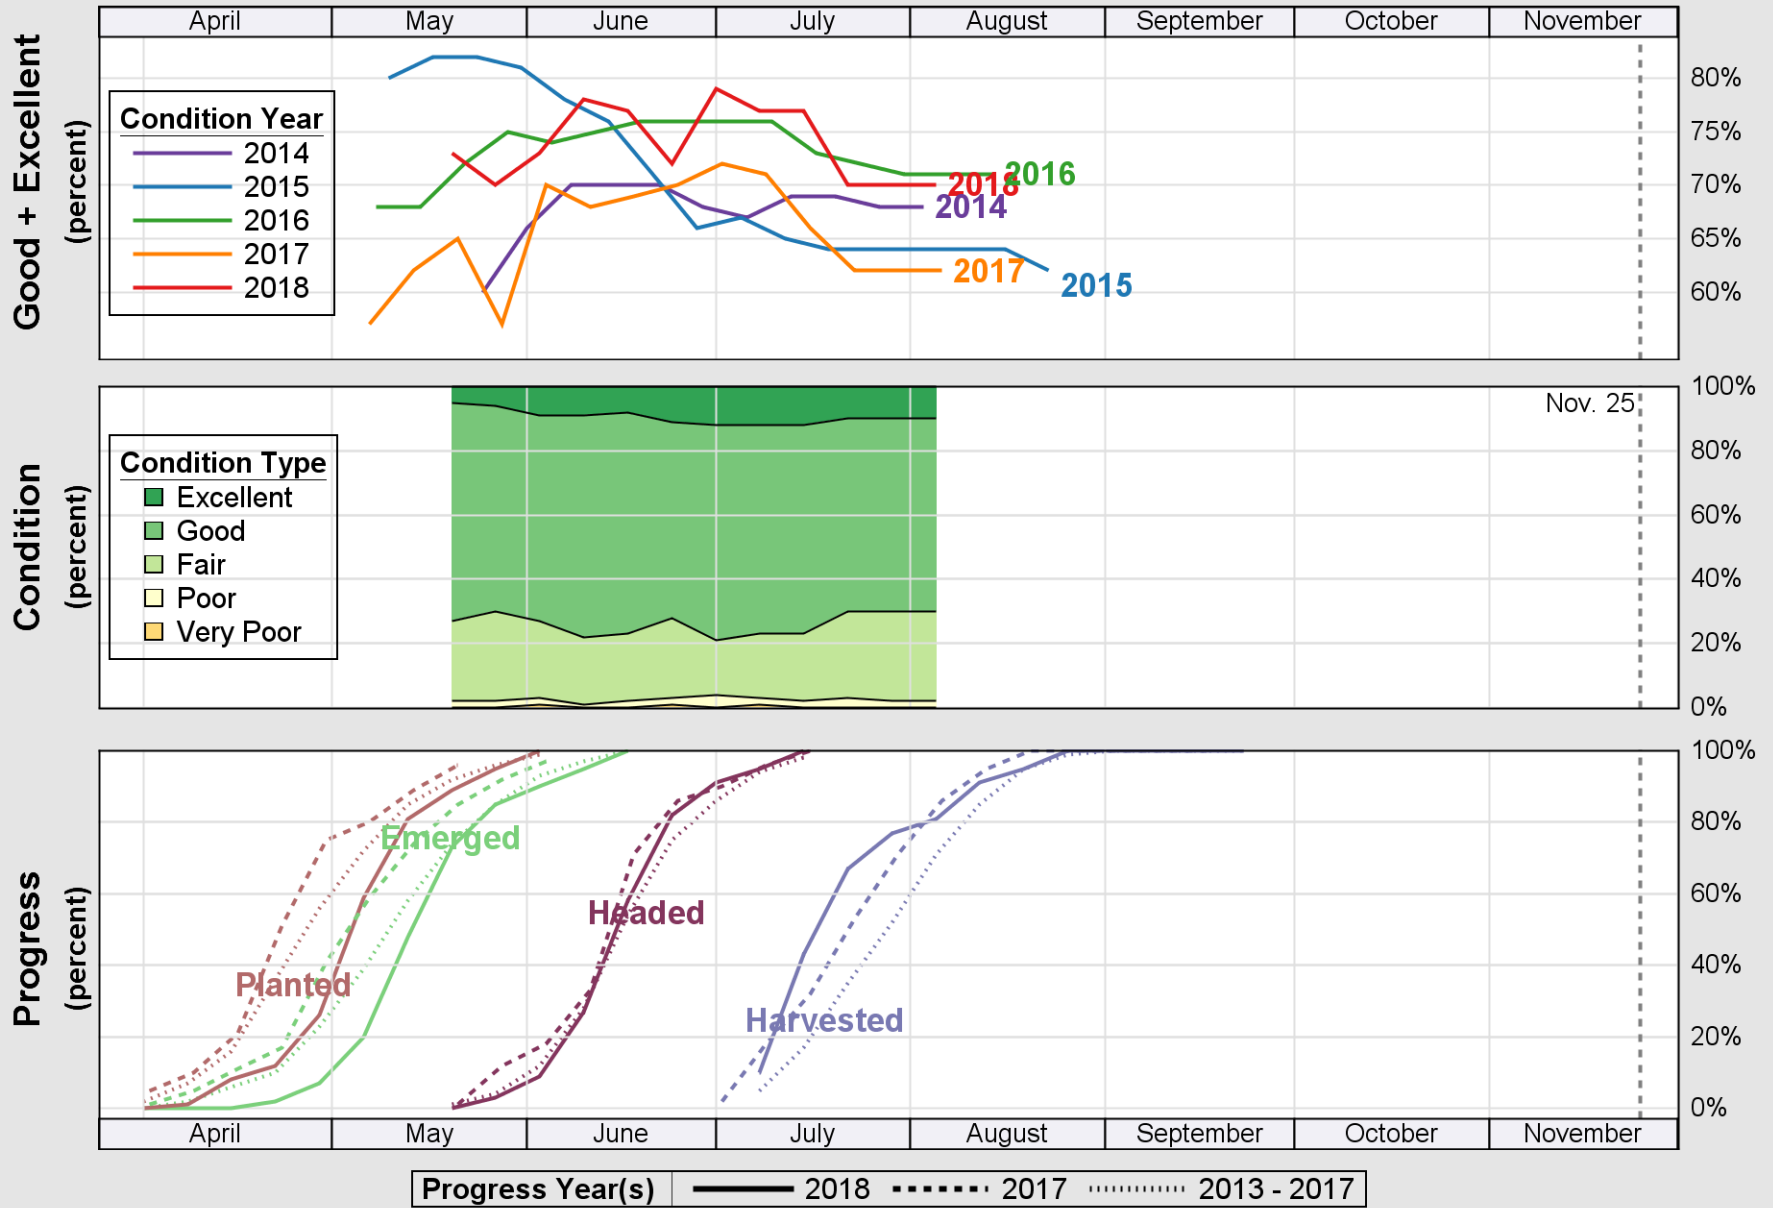

USDA

Crop Progress and Condition: Corn in Ohio , 2018

NASS

Source: National Agricultural Statistics Service (NASS), Crop Progress Report

USDA

Crop Progress and Condition: Oats in Ohio , 2018

NASS

Source: National Agricultural Statistics Service (NASS), Crop Progress Report

Source: National Agricultural Statistics Service (NASS), Crop Progress Report

USDA

Crop Progress and Condition: Soybeans in Ohio , 2018

NASS

Source: National Agricultural Statistics Service (NASS), Crop Progress Report

USDA

Crop Progress and Condition: Winter Wheat in Ohio, 2018

NASS

Source: National Agricultural Statistics Service (NASS), Crop Progress Report