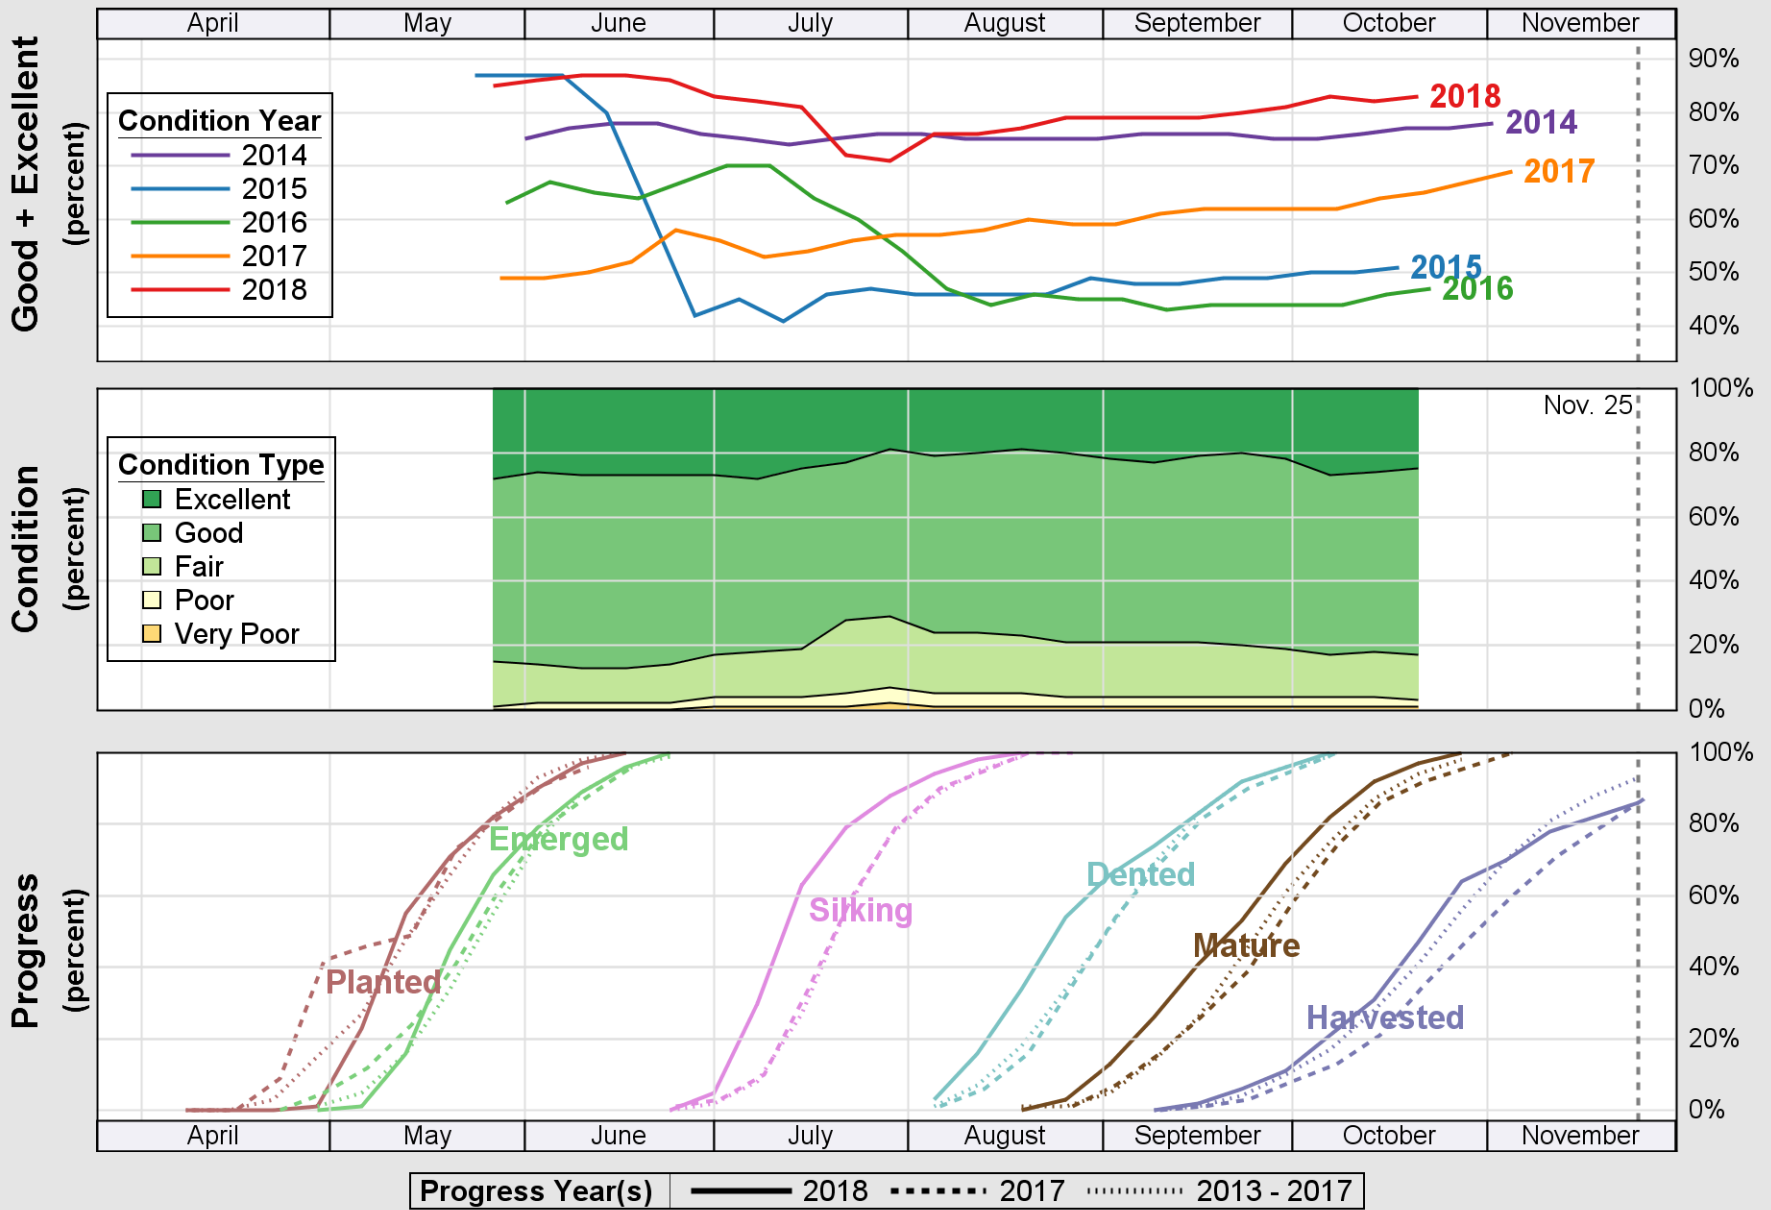

USDA

Crop Progress and Condition: Corn in Ohio , 2018

NASS

Source: National Agricultural Statistics Service (NASS), Crop Progress Report

USDA

Crop Progress and Condition: Oats in Ohio , 2018

NASS

Source: National Agricultural Statistics Service (NASS), Crop Progress Report

Source: National Agricultural Statistics Service (NASS), Crop Progress Report

USDA

Crop Progress and Condition: Soybeans in Ohio , 2018

NASS

Source: National Agricultural Statistics Service (NASS), Crop Progress Report

USDA

Crop Progress and Condition: Winter Wheat in Ohio, 2018

NASS

Source: National Agricultural Statistics Service (NASS), Crop Progress Report