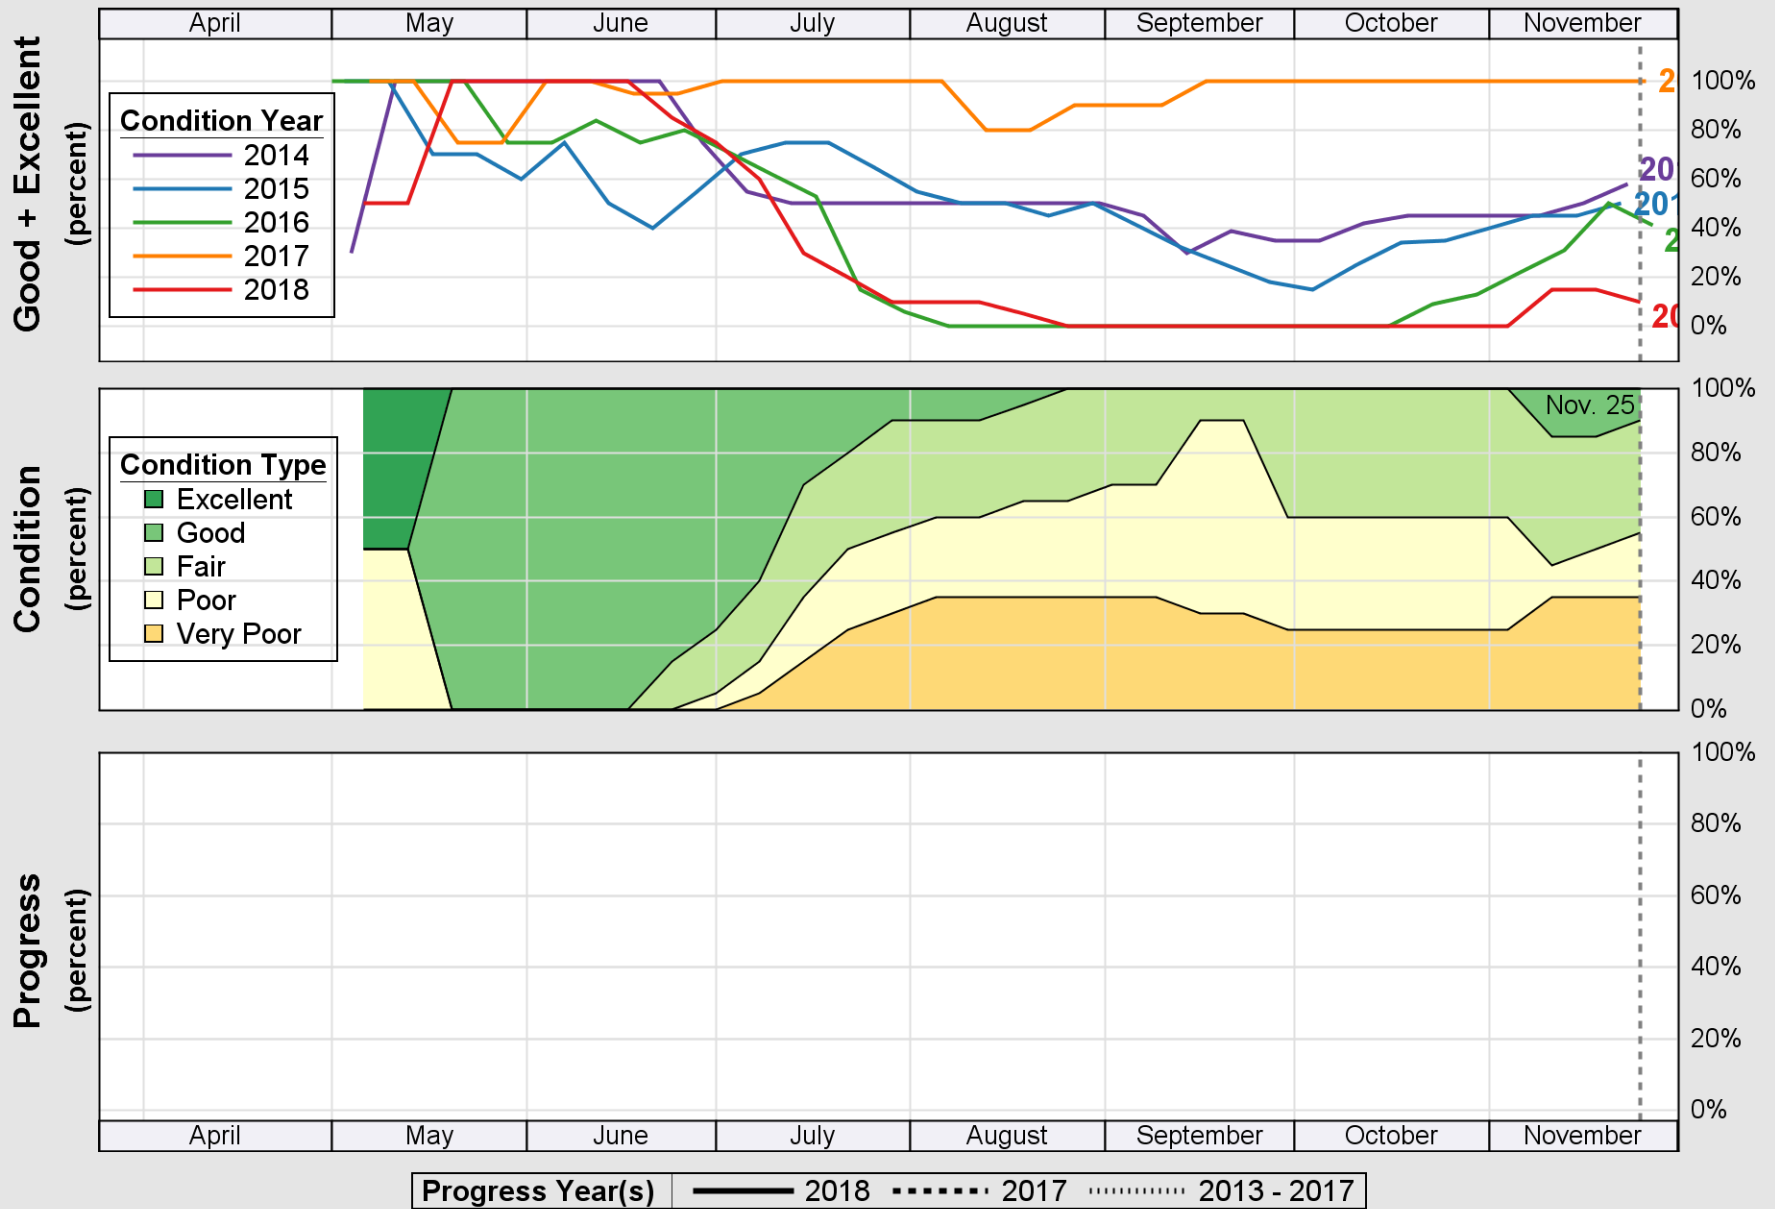

Source: National Agricultural Statistics Service (NASS), Crop Progress Report

USDA Crop Progress and Condition: Pasture and Range in Rhode Island , 2018 NASS

Source: National Agricultural Statistics Service (NASS), Crop Progress Report