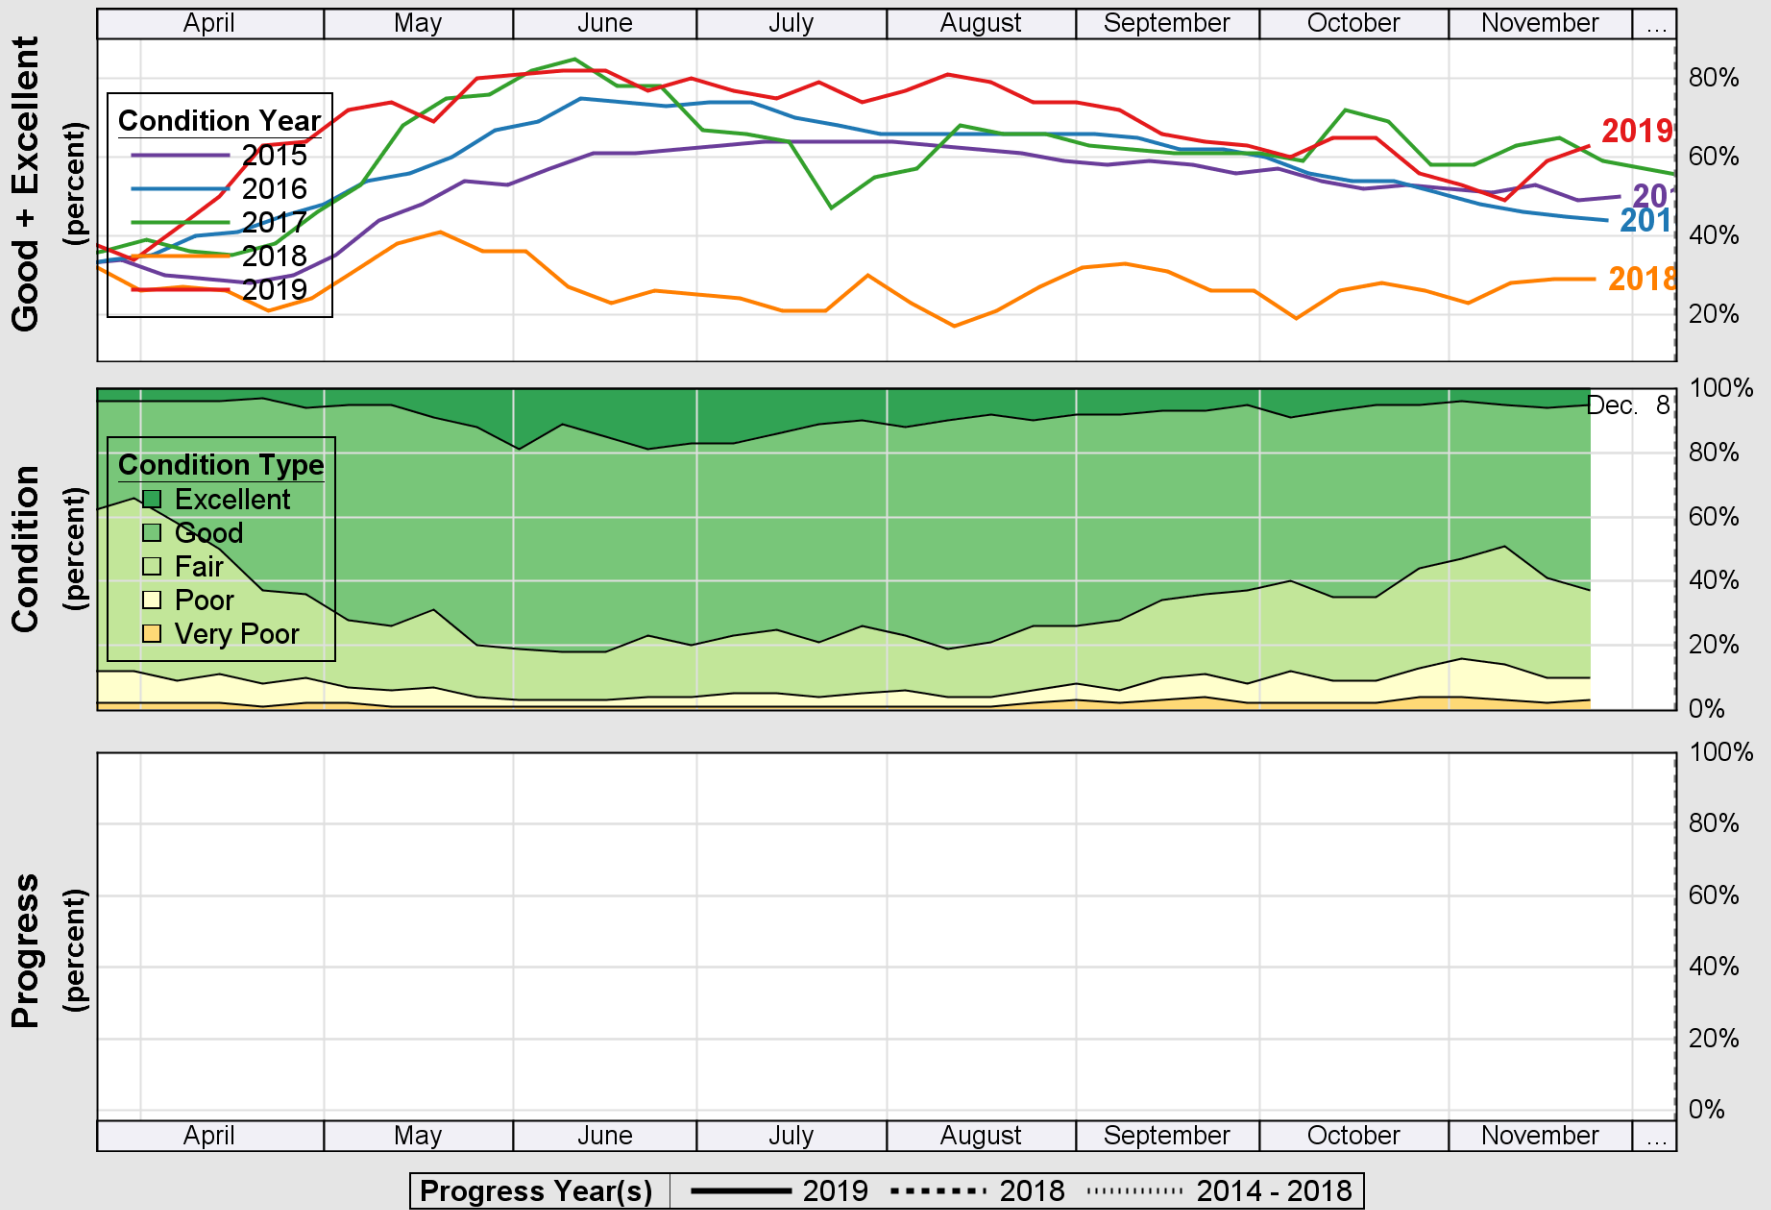

# Crop Progress and Condition: Corn in Colorado , 2019

NASS

Source: National Agricultural Statistics Service (NASS), Crop Progress Report

USDA

# Crop Progress and Condition: Pasture and Range in Colorado , 2019

NASS

Source: National Agricultural Statistics Service (NASS), Crop Progress Report

Source: National Agricultural Statistics Service (NASS), Crop Progress Report