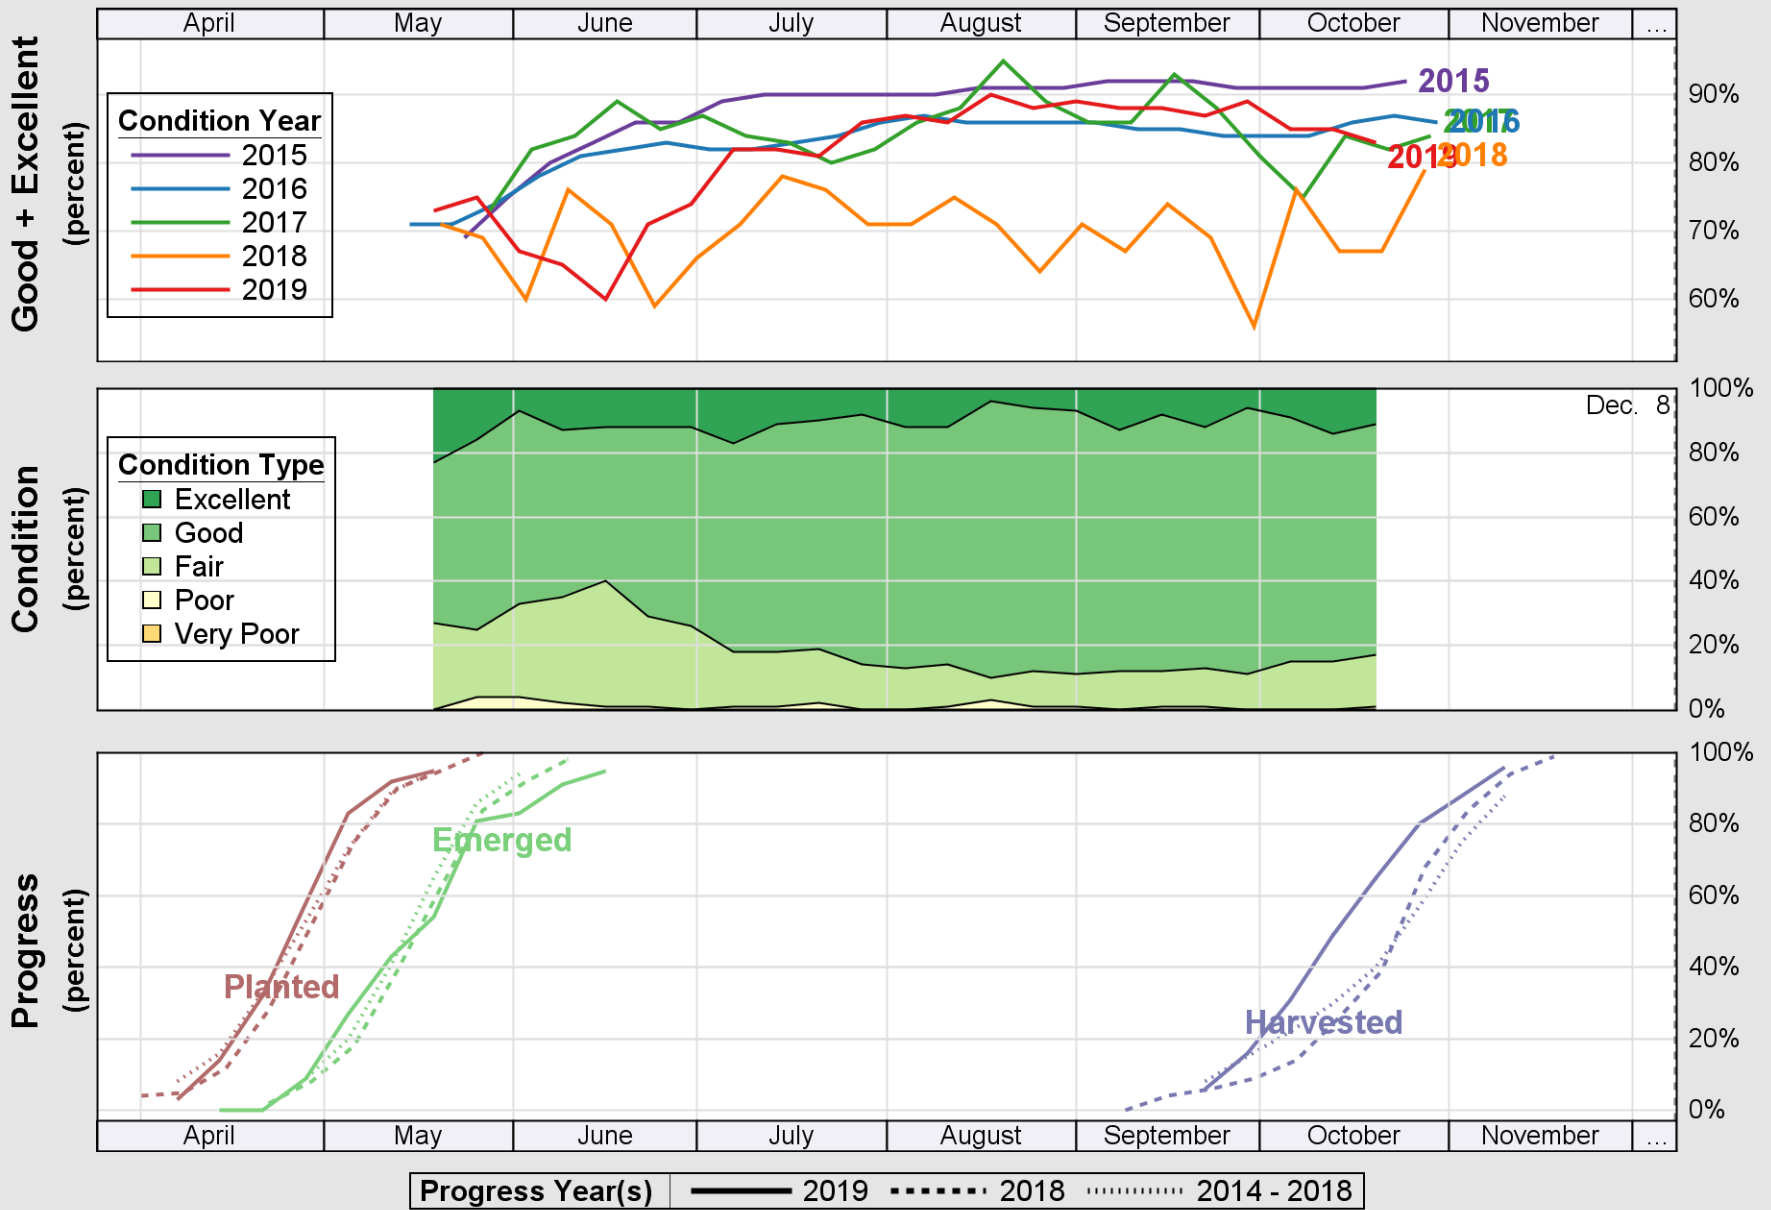

# Crop Progress and Condition: Corn in Colorado , 2019

NASS

Source: National Agricultural Statistics Service (NASS), Crop Progress Report

USDA

# Crop Progress and Condition: Pasture and Range in Colorado , 2019

NASS

Source: National Agricultural Statistics Service (NASS), Crop Progress Report

Source: National Agricultural Statistics Service (NASS), Crop Progress Report

Source: National Agricultural Statistics Service (NASS), Crop Progress Report

Source: National Agricultural Statistics Service (NASS), Crop Progress Report

USDA