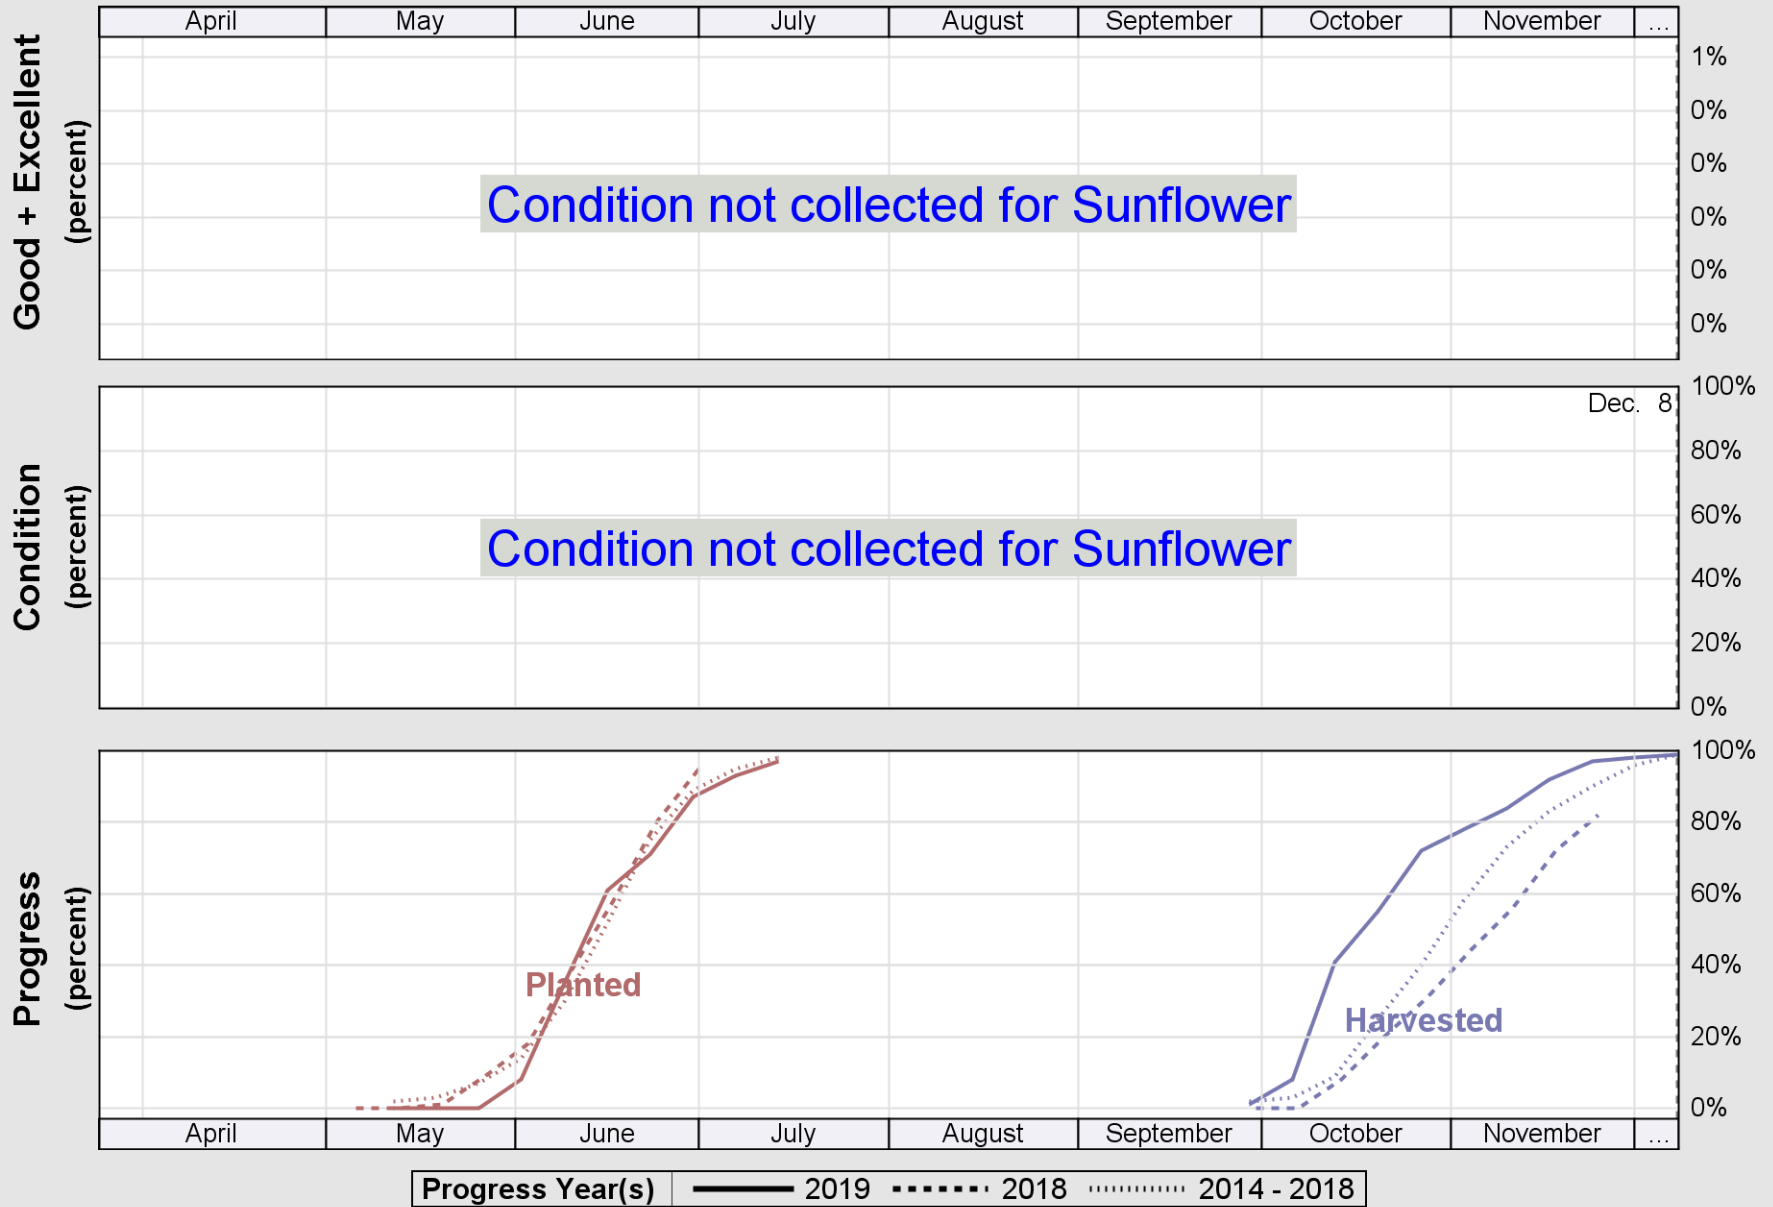

Source: National Agricultural Statistics Service (NASS), Crop Progress Report

Source: National Agricultural Statistics Service (NASS), Crop Progress Report

USDA

### Crop Progress and Condition: Sunflower in Colorado , 2019

NASS

Source: National Agricultural Statistics Service (NASS), Crop Progress Report

USDA