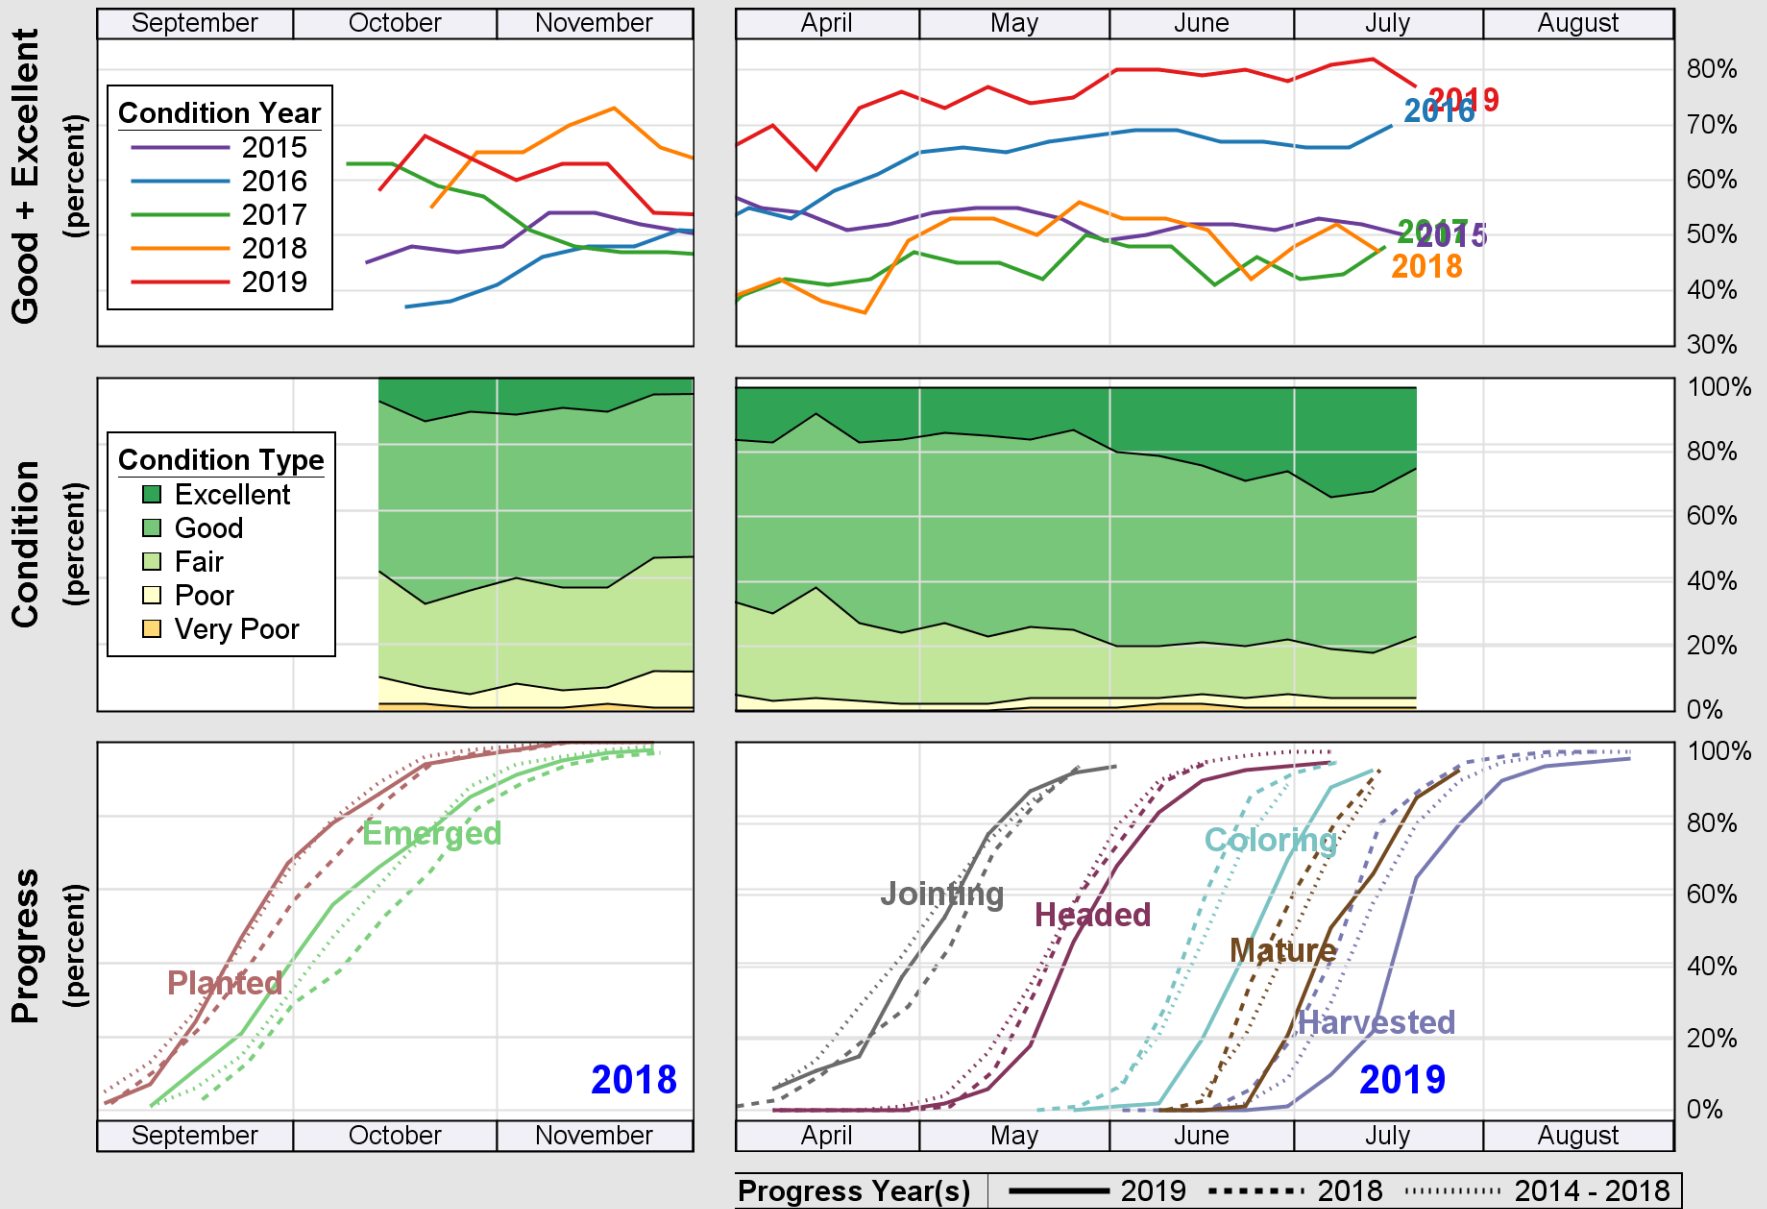

Source: National Agricultural Statistics Service (NASS), Crop Progress Report

Source: National Agricultural Statistics Service (NASS), Crop Progress Report

USDA

### Crop Progress and Condition: Sunflower in Colorado , 2019

NASS

Source: National Agricultural Statistics Service (NASS), Crop Progress Report

USDA

# Crop Progress and Condition: Winter Wheat in Colorado , 2019

NASS

Source: National Agricultural Statistics Service (NASS), Crop Progress Report