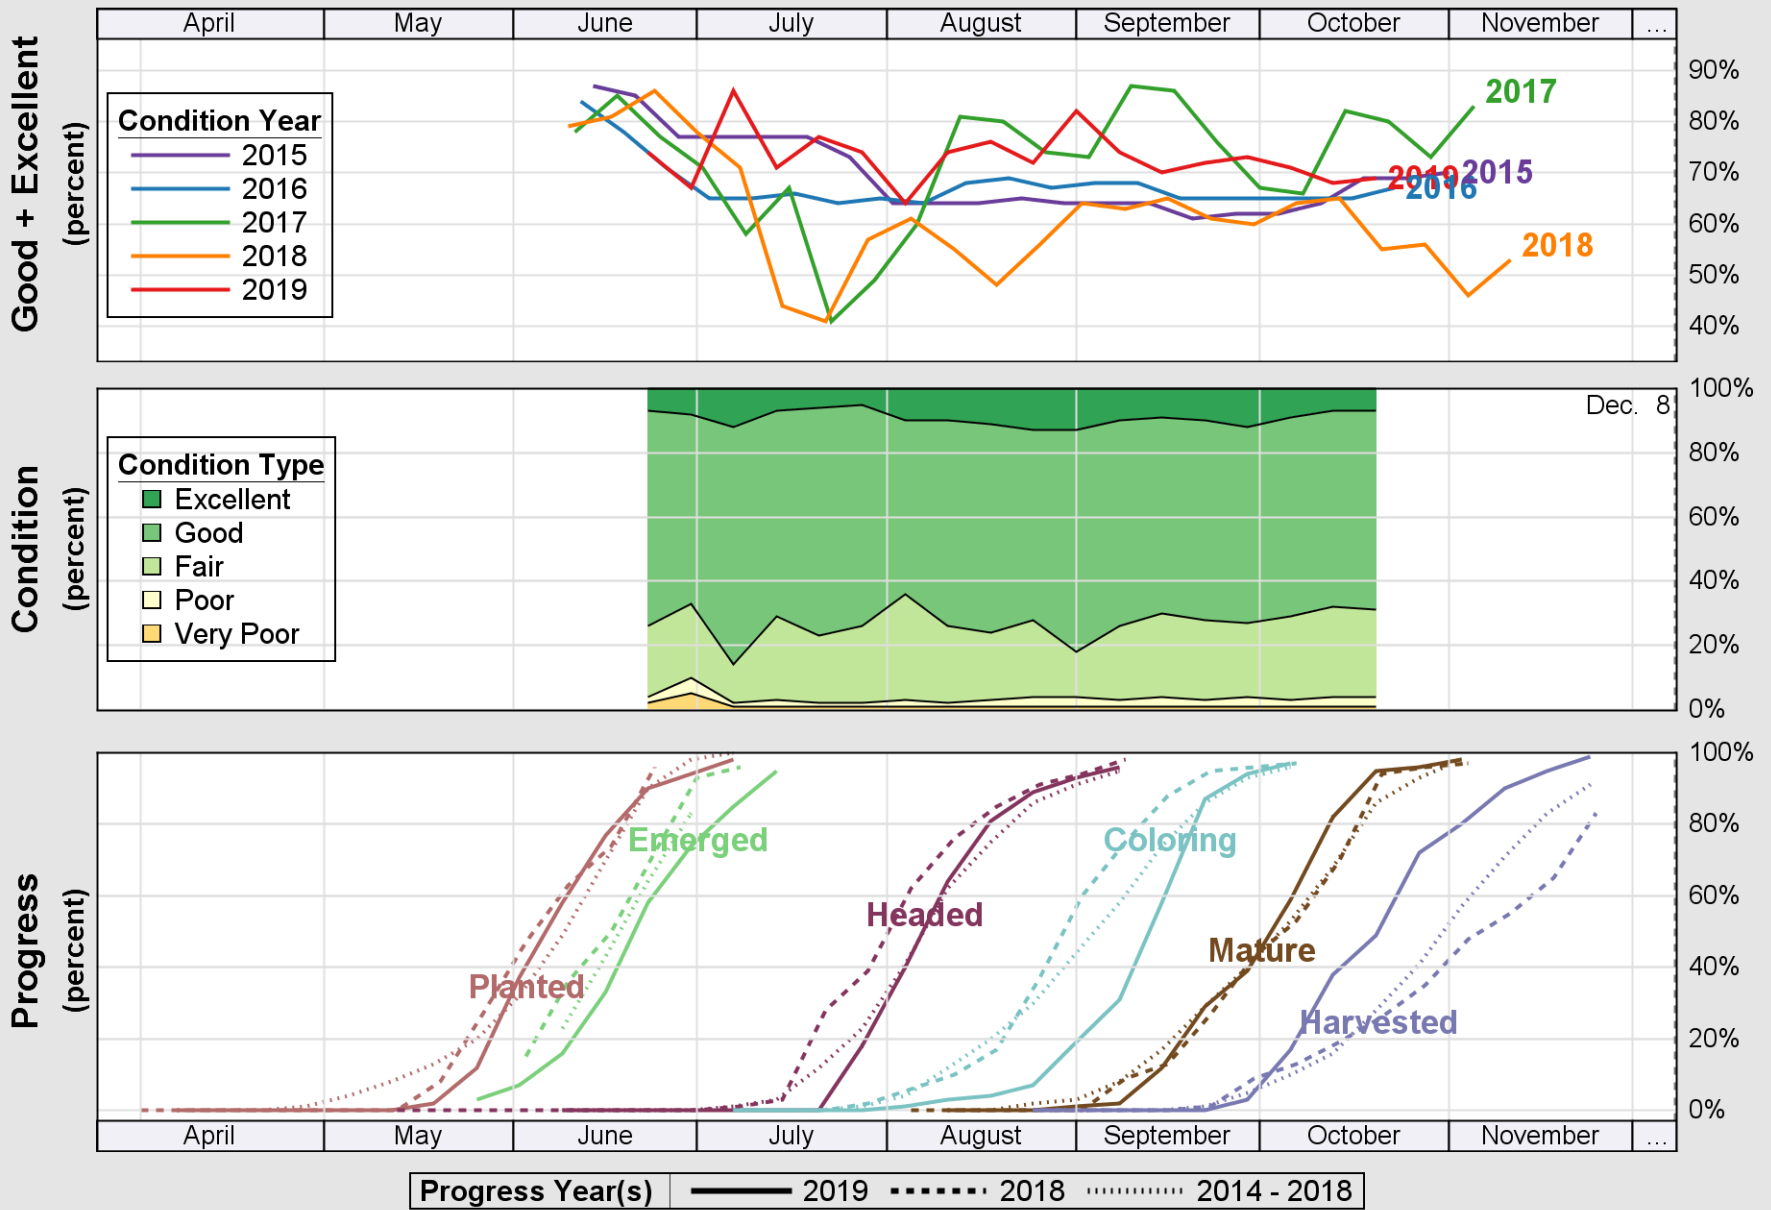

# Crop Progress and Condition: Corn in Colorado , 2019

NASS

Source: National Agricultural Statistics Service (NASS), Crop Progress Report

USDA

# Crop Progress and Condition: Pasture and Range in Colorado , 2019

NASS

Source: National Agricultural Statistics Service (NASS), Crop Progress Report

Source: National Agricultural Statistics Service (NASS), Crop Progress Report