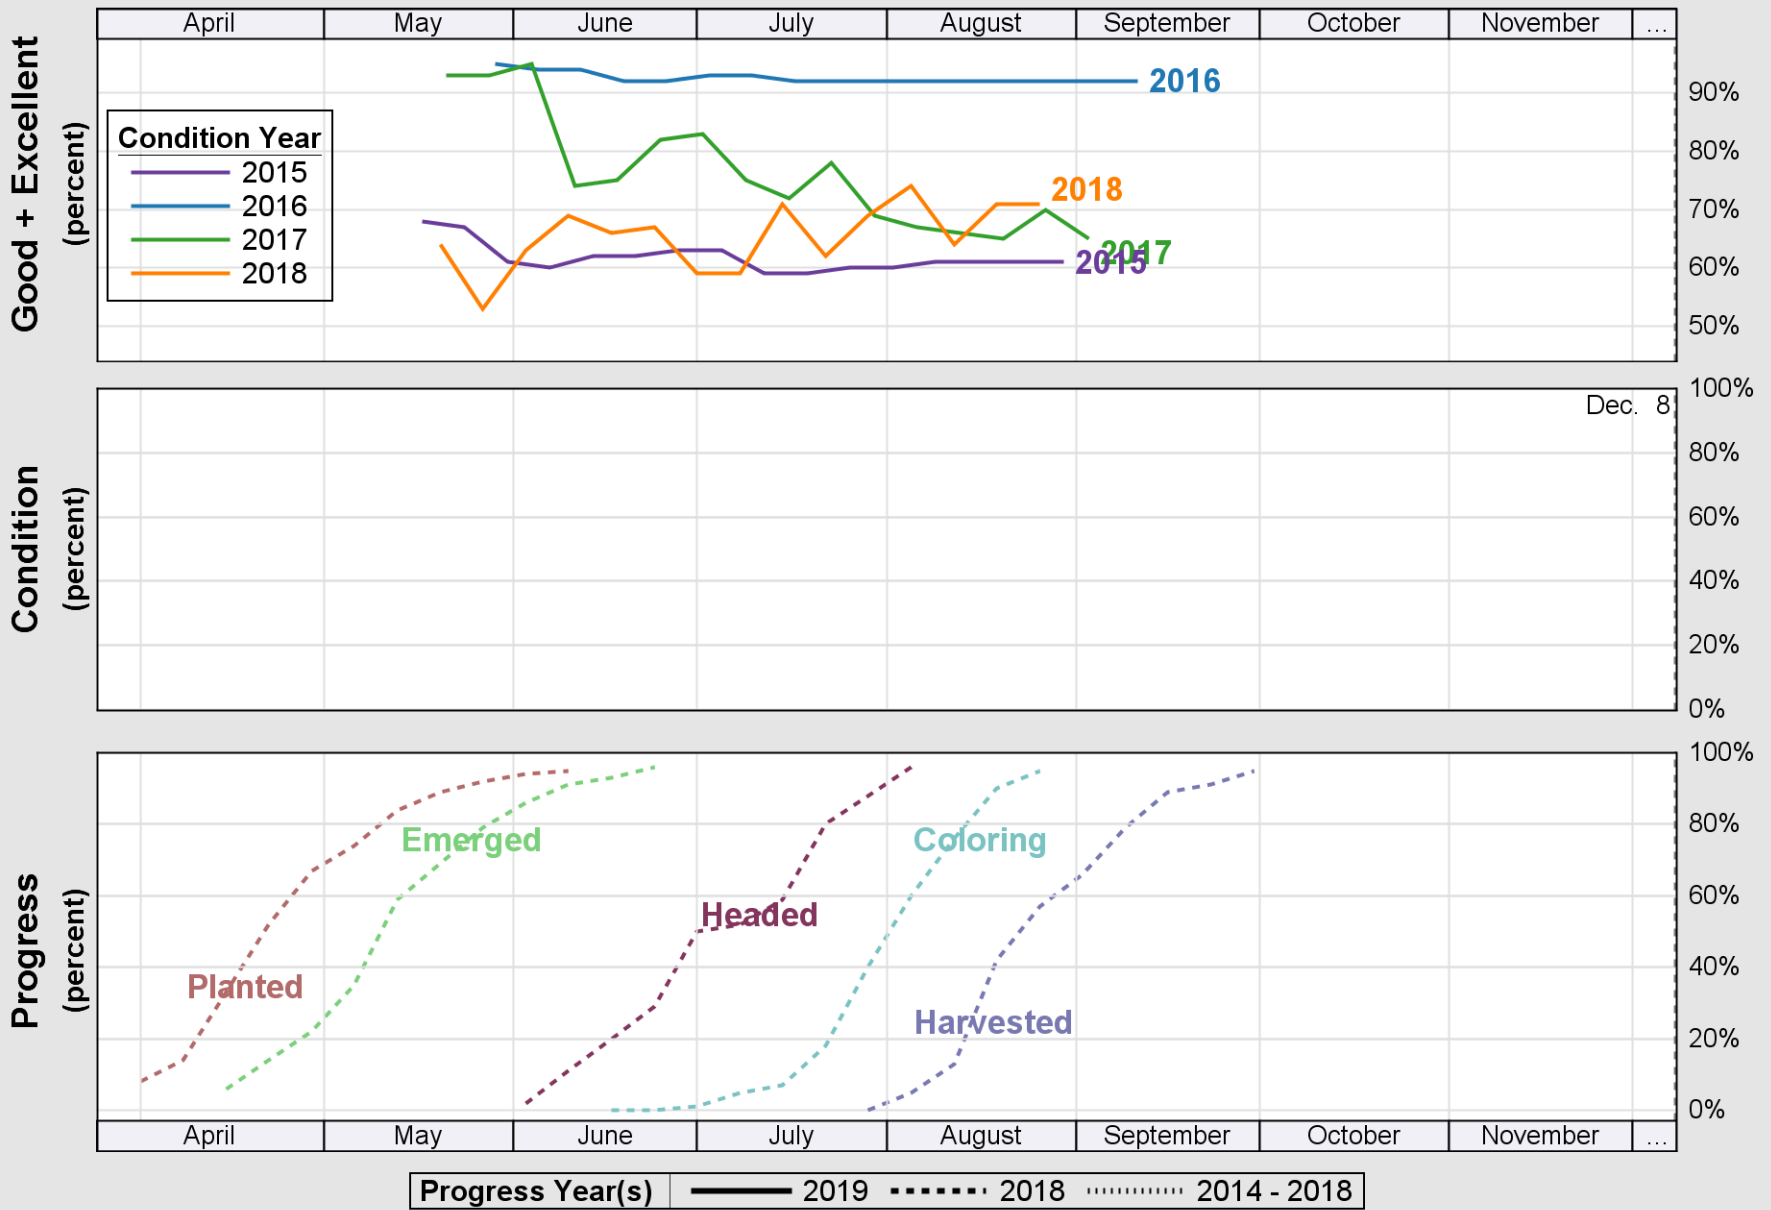

# Crop Progress and Condition: Corn in Colorado , 2019

NASS

Source: National Agricultural Statistics Service (NASS), Crop Progress Report

USDA

# Crop Progress and Condition: Pasture and Range in Colorado , 2019

NASS

Source: National Agricultural Statistics Service (NASS), Crop Progress Report

Source: National Agricultural Statistics Service (NASS), Crop Progress Report

Source: National Agricultural Statistics Service (NASS), Crop Progress Report

Source: National Agricultural Statistics Service (NASS), Crop Progress Report

USDA