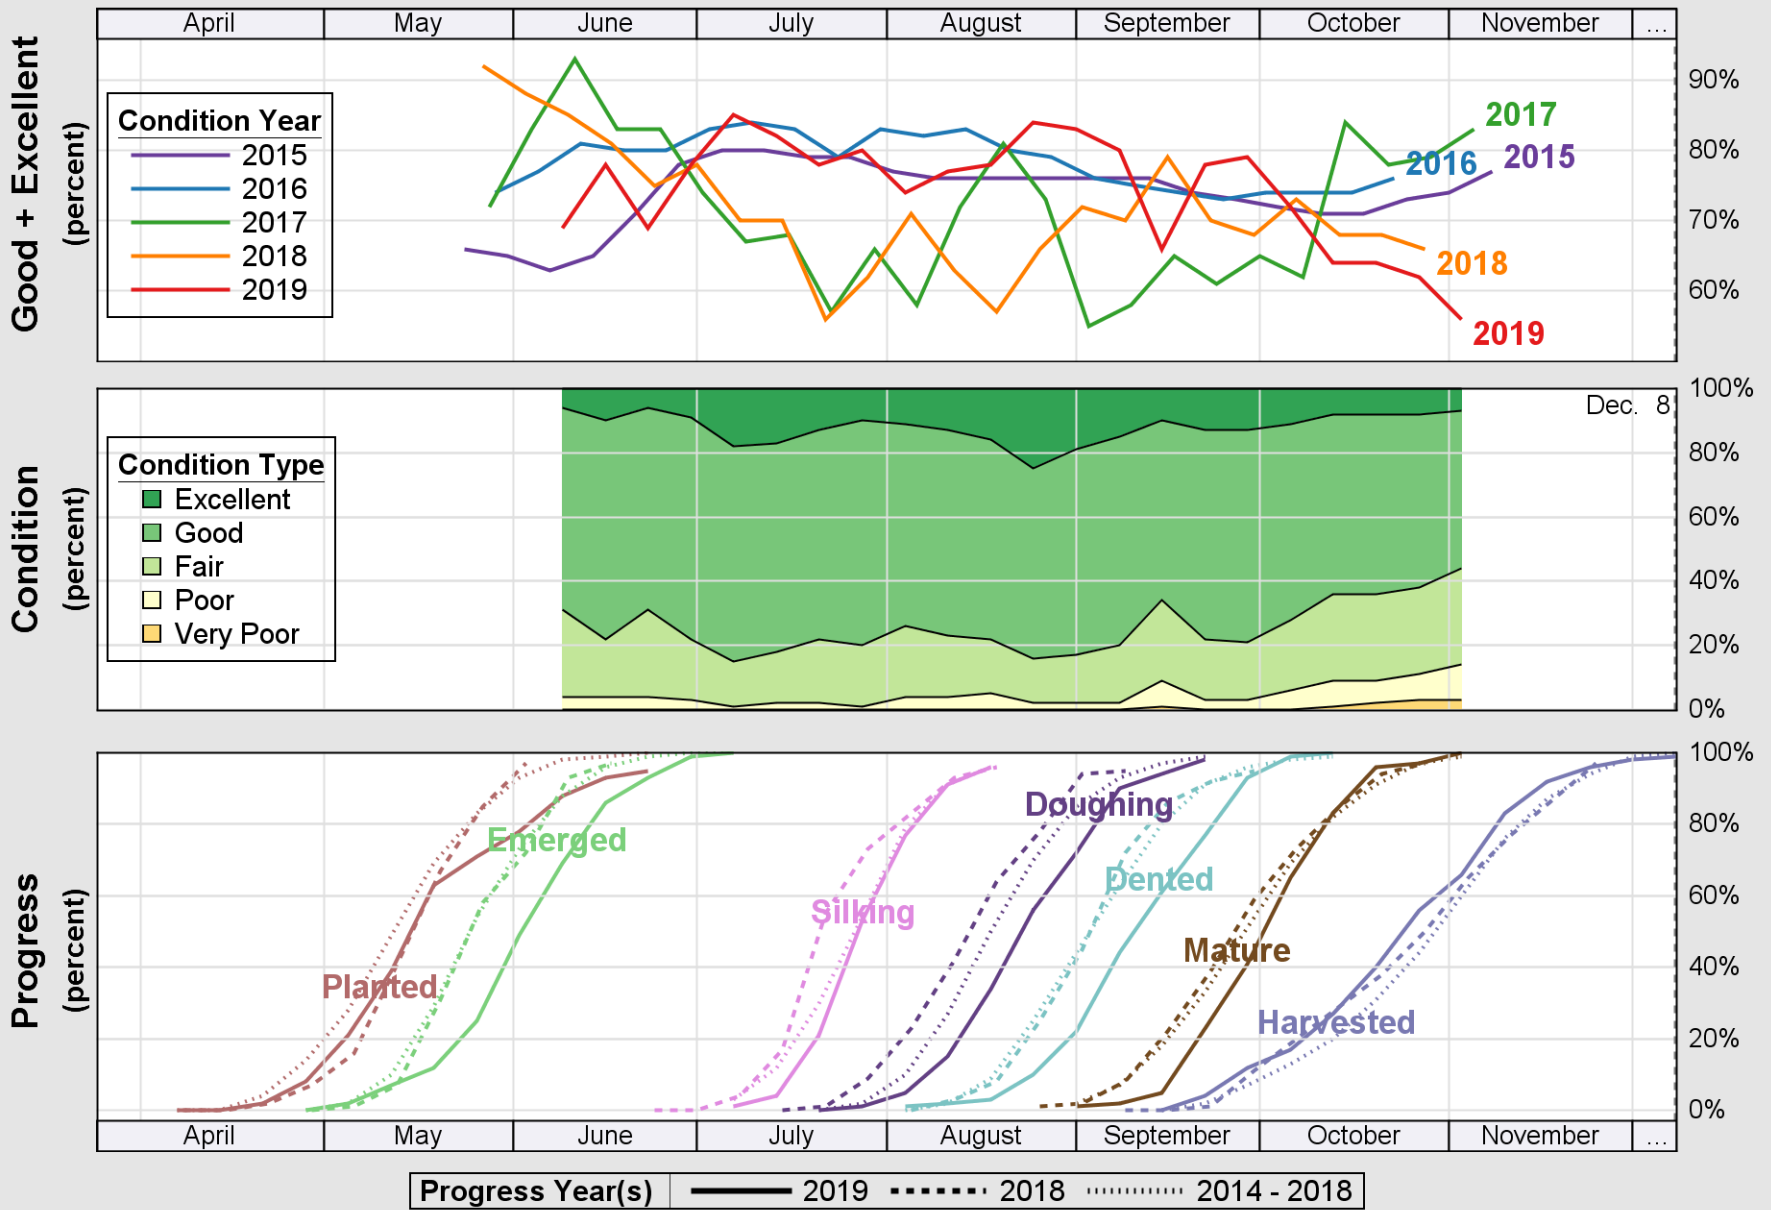

Source: National Agricultural Statistics Service (NASS), Crop Progress Report

USDA

# Crop Progress and Condition: Corn in Colorado , 2019

NASS

Source: National Agricultural Statistics Service (NASS), Crop Progress Report

USDA

# Crop Progress and Condition: Pasture and Range in Colorado , 2019

NASS

Source: National Agricultural Statistics Service (NASS), Crop Progress Report

Source: National Agricultural Statistics Service (NASS), Crop Progress Report