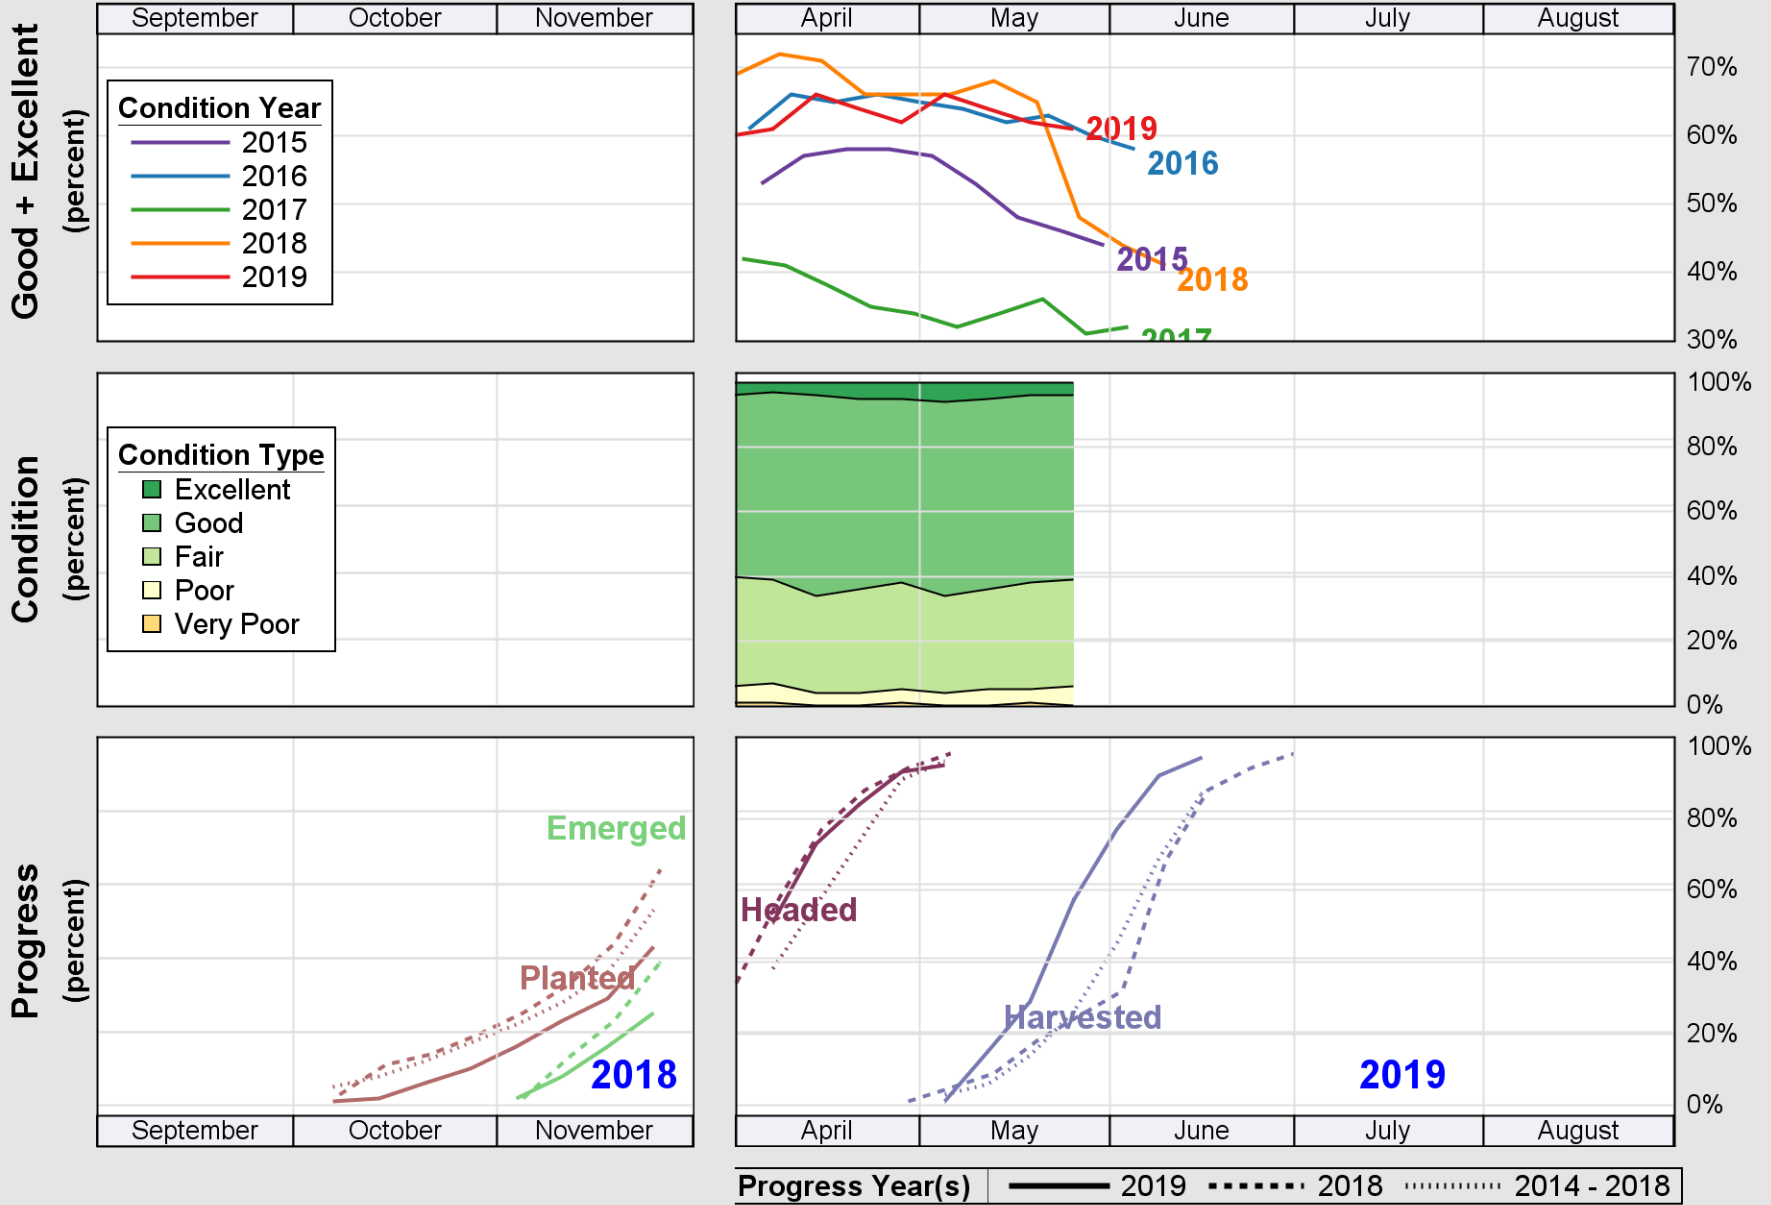

USDA

Crop Progress and Condition: Pasture and Range in Georgia, 2019

NASS

Source: National Agricultural Statistics Service (NASS), Crop Progress Report

USDA

Crop Progress and Condition: Peanuts in Georgia , 2019

NASS

Source: National Agricultural Statistics Service (NASS), Crop Progress Report

USDA

Crop Progress and Condition: Sorghum in Georgia , 2019

NASS

Source: National Agricultural Statistics Service (NASS), Crop Progress Report

Source: National Agricultural Statistics Service (NASS), Crop Progress Report

USDA

Crop Progress and Condition: Winter Wheat in Georgia , 2019

NASS

Source: National Agricultural Statistics Service (NASS), Crop Progress Report