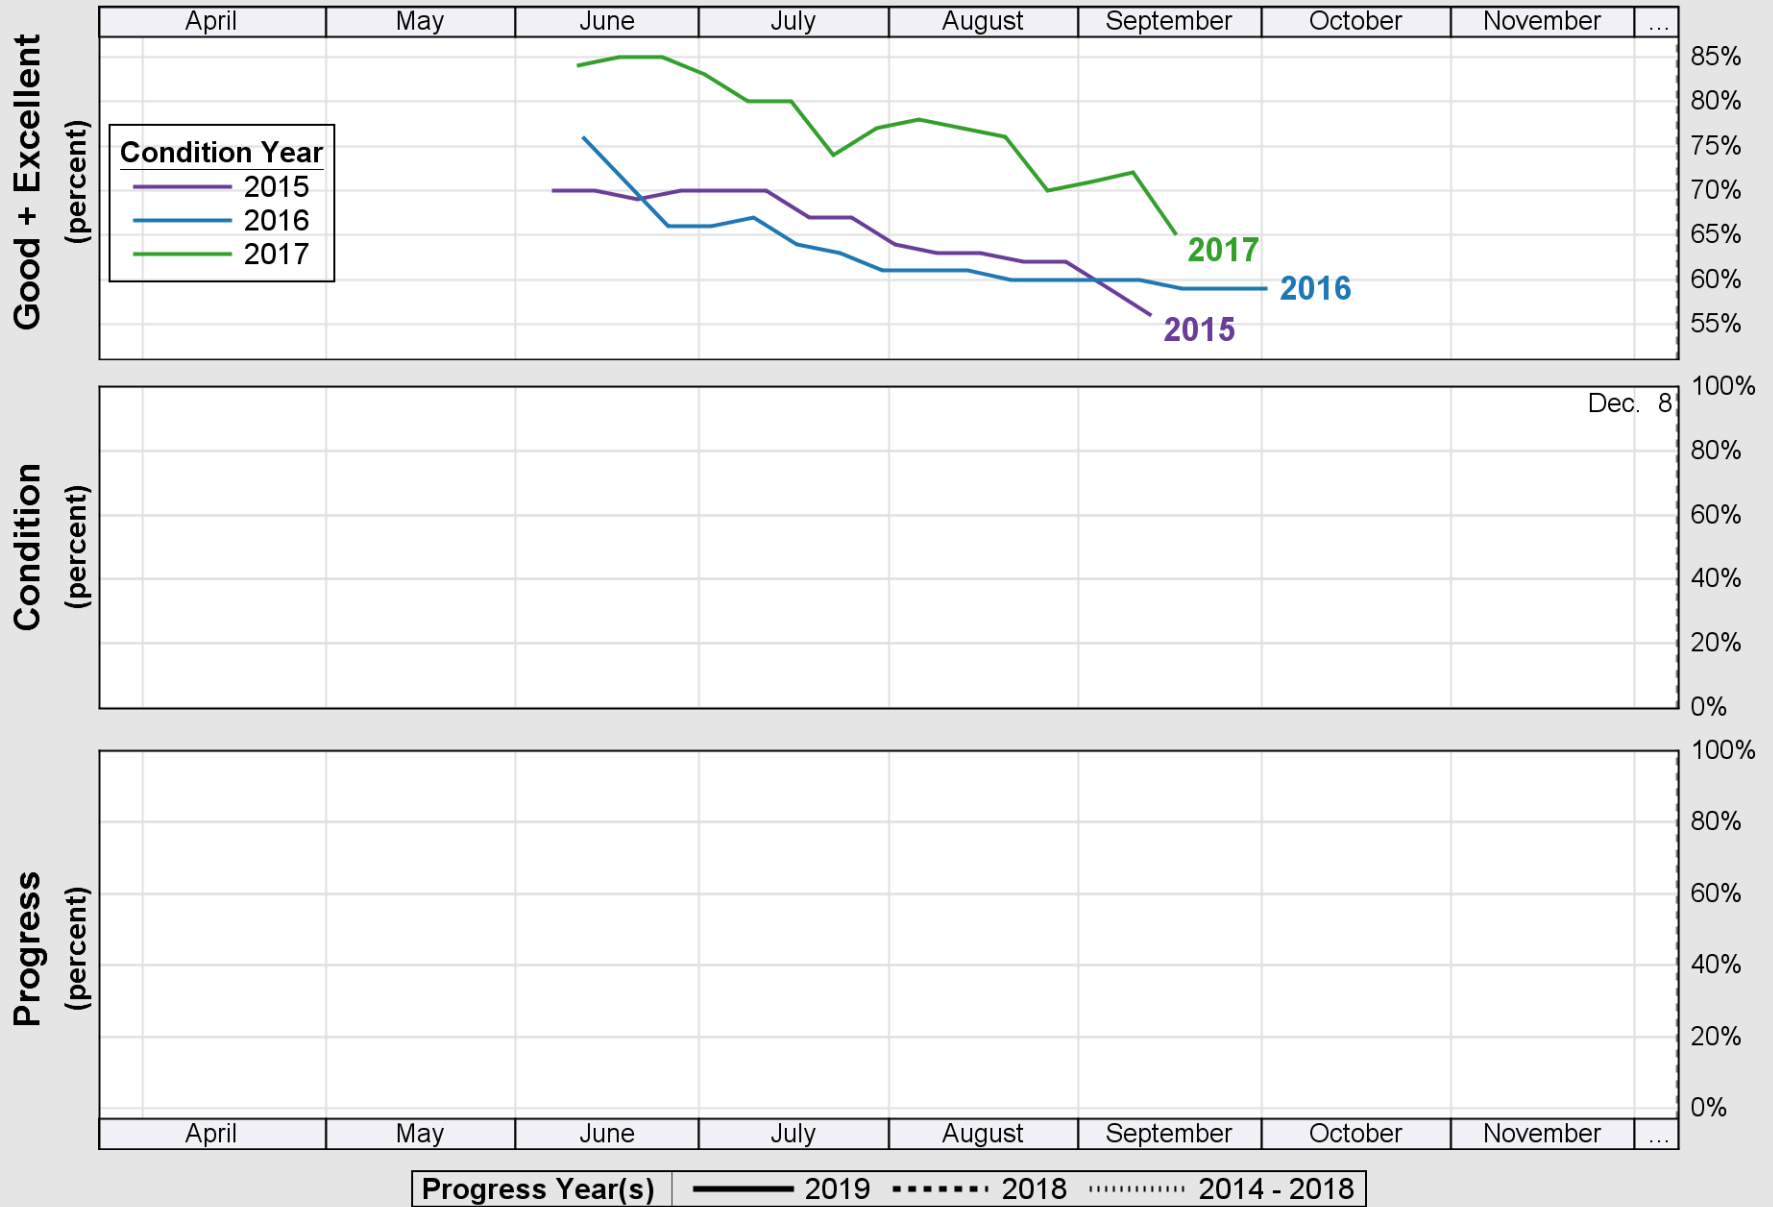

NASS

Source: National Agricultural Statistics Service (NASS), Crop Progress Report

USDA

Crop Progress and Condition: Sorghum in Georgia , 2019

NASS

Source: National Agricultural Statistics Service (NASS), Crop Progress Report

Source: National Agricultural Statistics Service (NASS), Crop Progress Report

USDA

Crop Progress and Condition: Winter Wheat in Georgia , 2019

NASS

Source: National Agricultural Statistics Service (NASS), Crop Progress Report