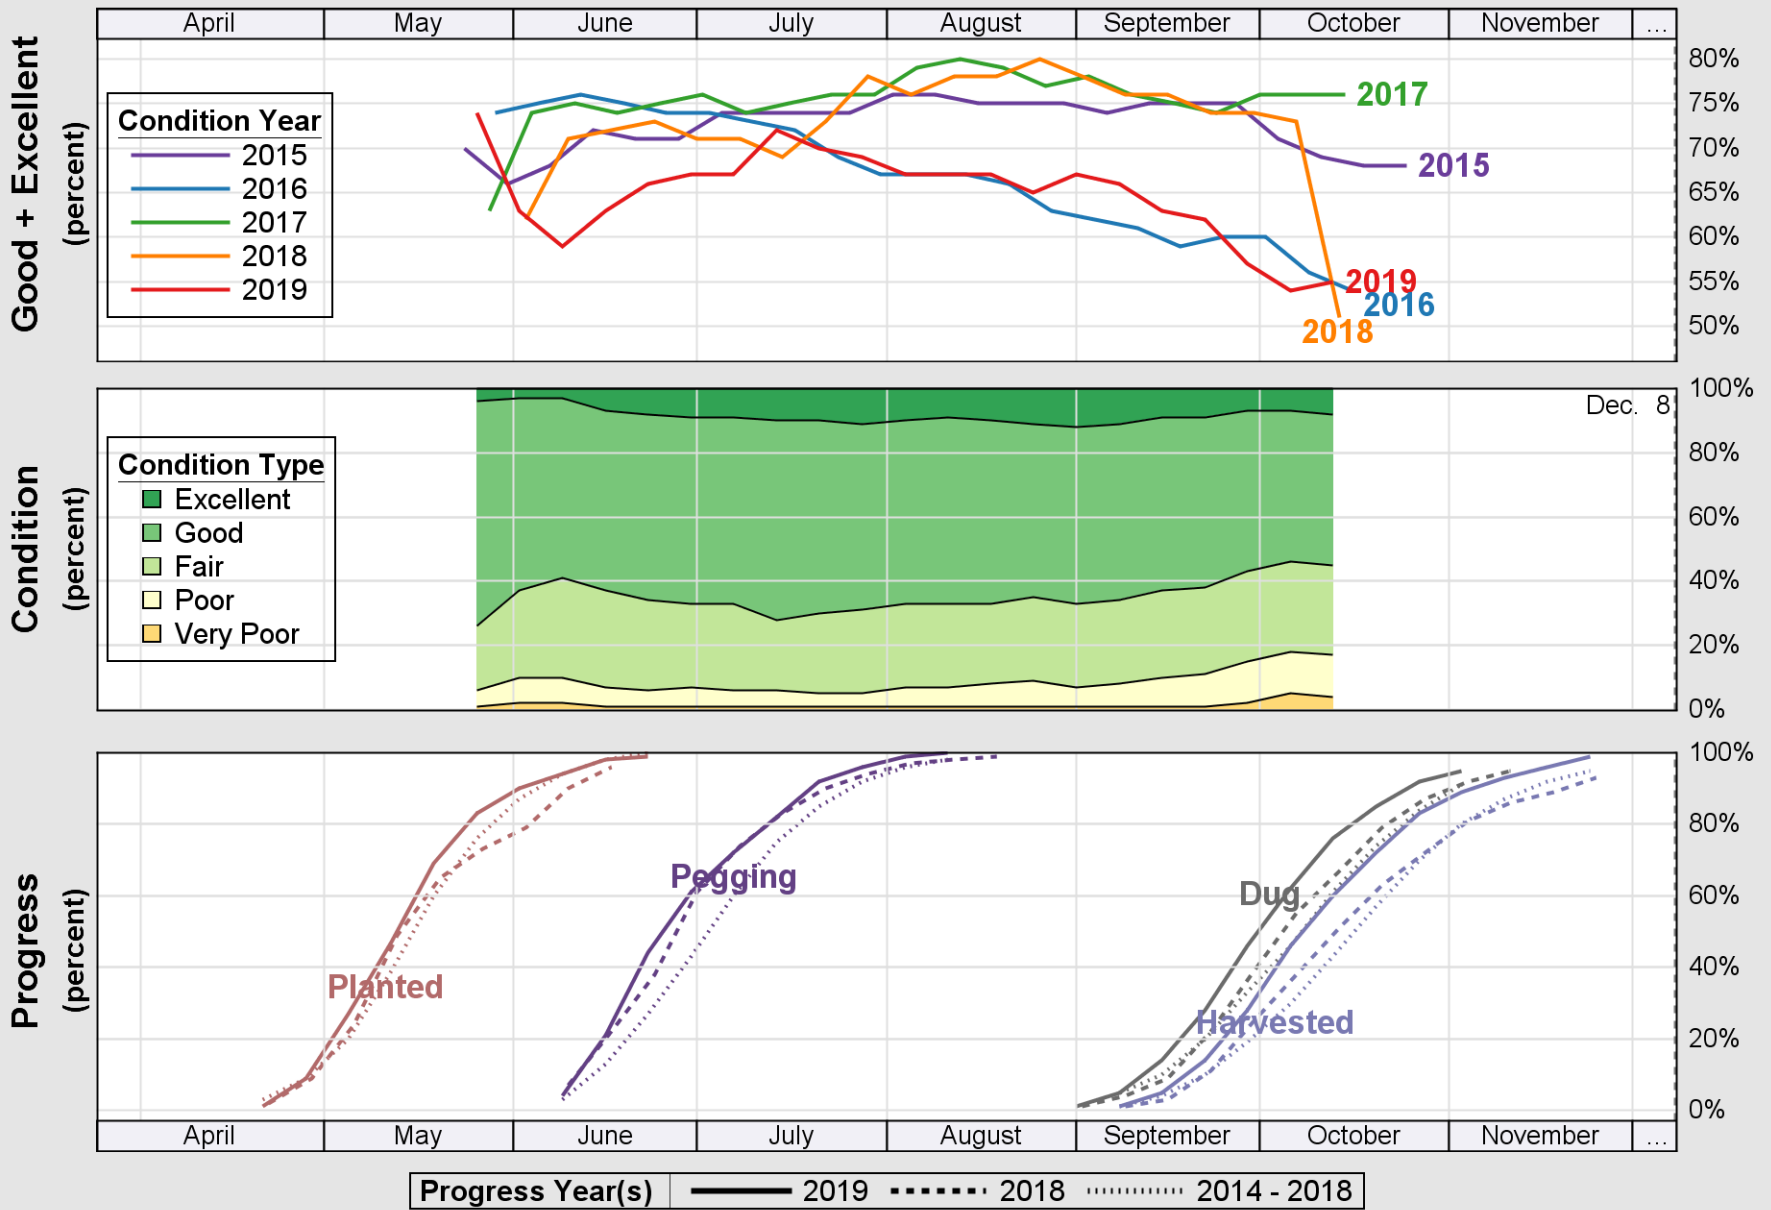

USDA

Crop Progress and Condition: Corn in Georgia , 2019

NASS

Source: National Agricultural Statistics Service (NASS), Crop Progress Report

Source: National Agricultural Statistics Service (NASS), Crop Progress Report

USDA

Crop Progress and Condition: Pasture and Range in Georgia, 2019

NASS

Source: National Agricultural Statistics Service (NASS), Crop Progress Report

USDA

Crop Progress and Condition: Peanuts in Georgia , 2019

NASS

Source: National Agricultural Statistics Service (NASS), Crop Progress Report

USDA

Crop Progress and Condition: Sorghum in Georgia , 2019

NASS

Source: National Agricultural Statistics Service (NASS), Crop Progress Report

Source: National Agricultural Statistics Service (NASS), Crop Progress Report

USDA

Crop Progress and Condition: Winter Wheat in Georgia , 2019

NASS

Source: National Agricultural Statistics Service (NASS), Crop Progress Report