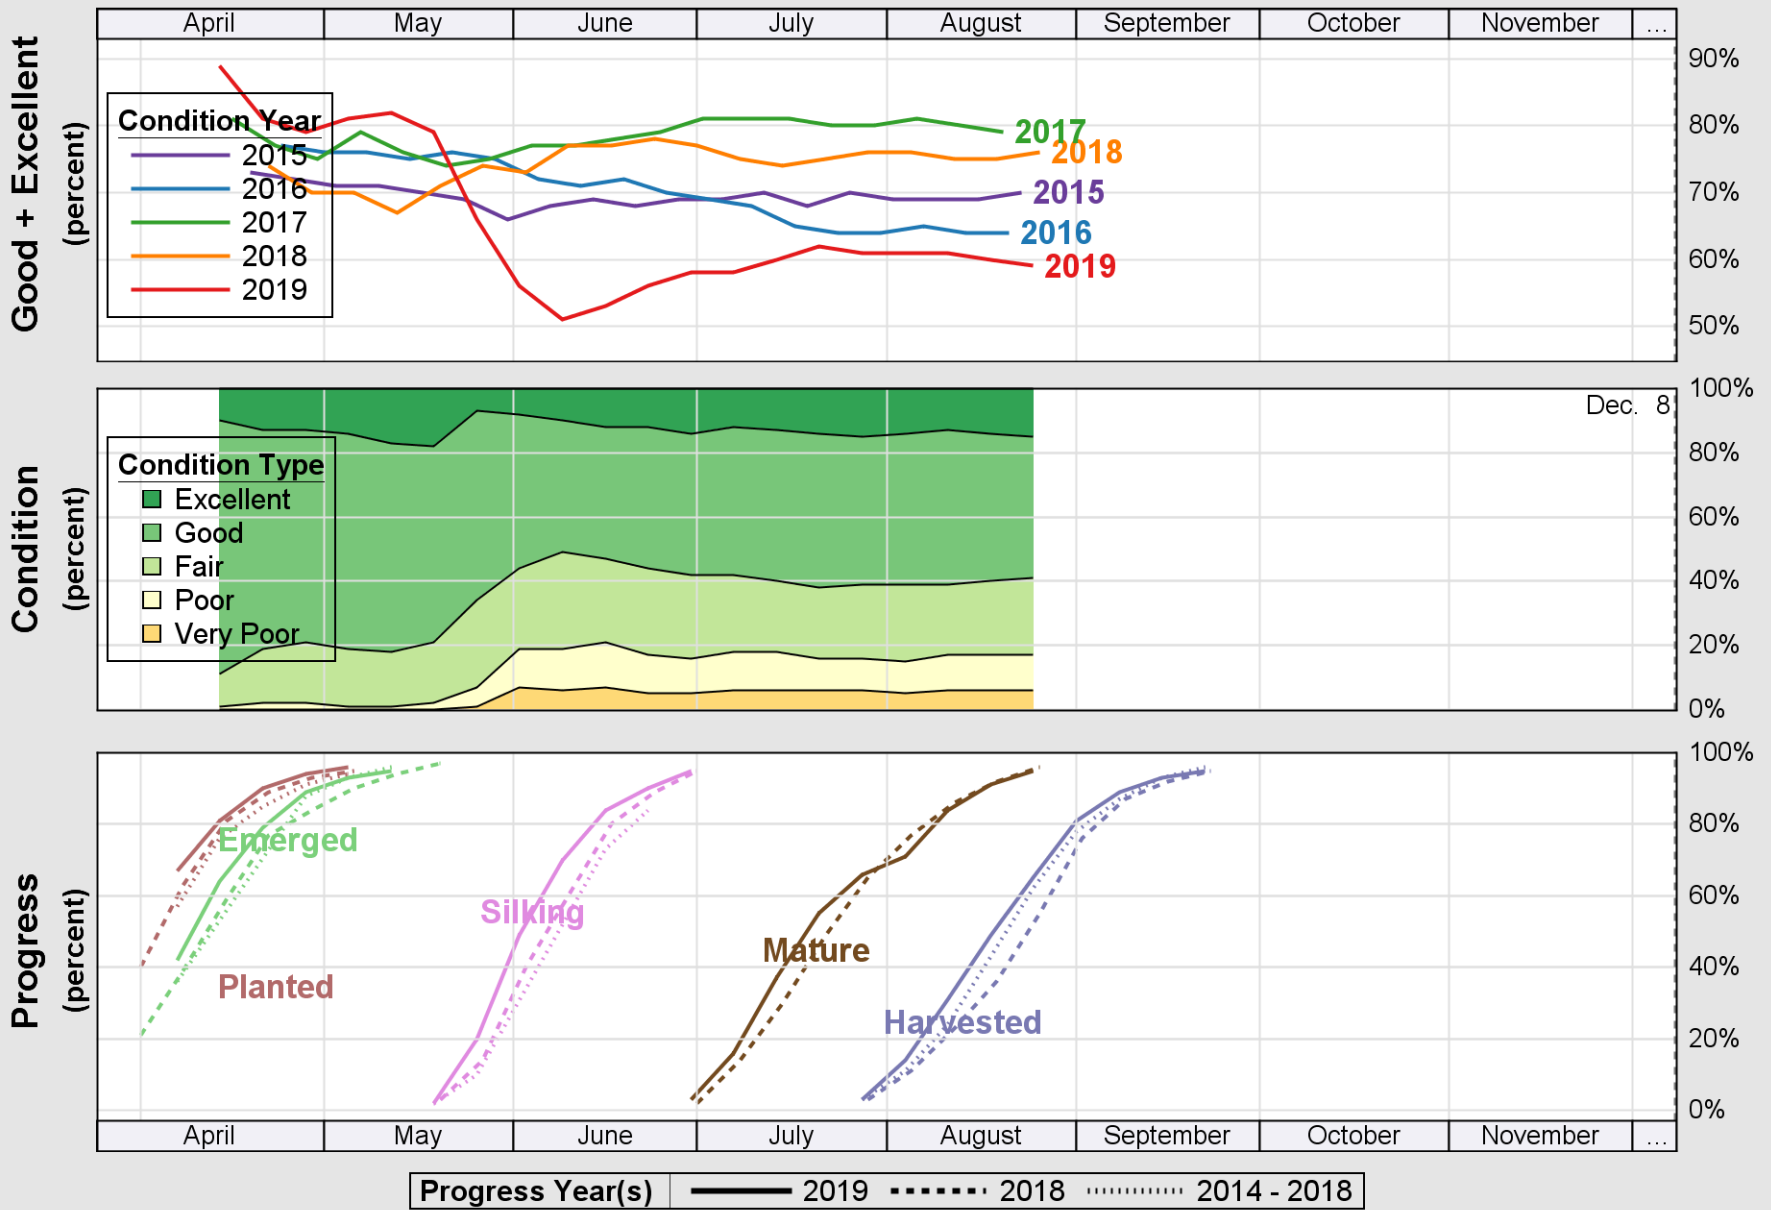

USDA

Crop Progress and Condition: Corn in Georgia , 2019

NASS

Source: National Agricultural Statistics Service (NASS), Crop Progress Report

Source: National Agricultural Statistics Service (NASS), Crop Progress Report

USDA

Crop Progress and Condition: Pasture and Range in Georgia, 2019

NASS

Source: National Agricultural Statistics Service (NASS), Crop Progress Report

USDA

Crop Progress and Condition: Peanuts in Georgia , 2019