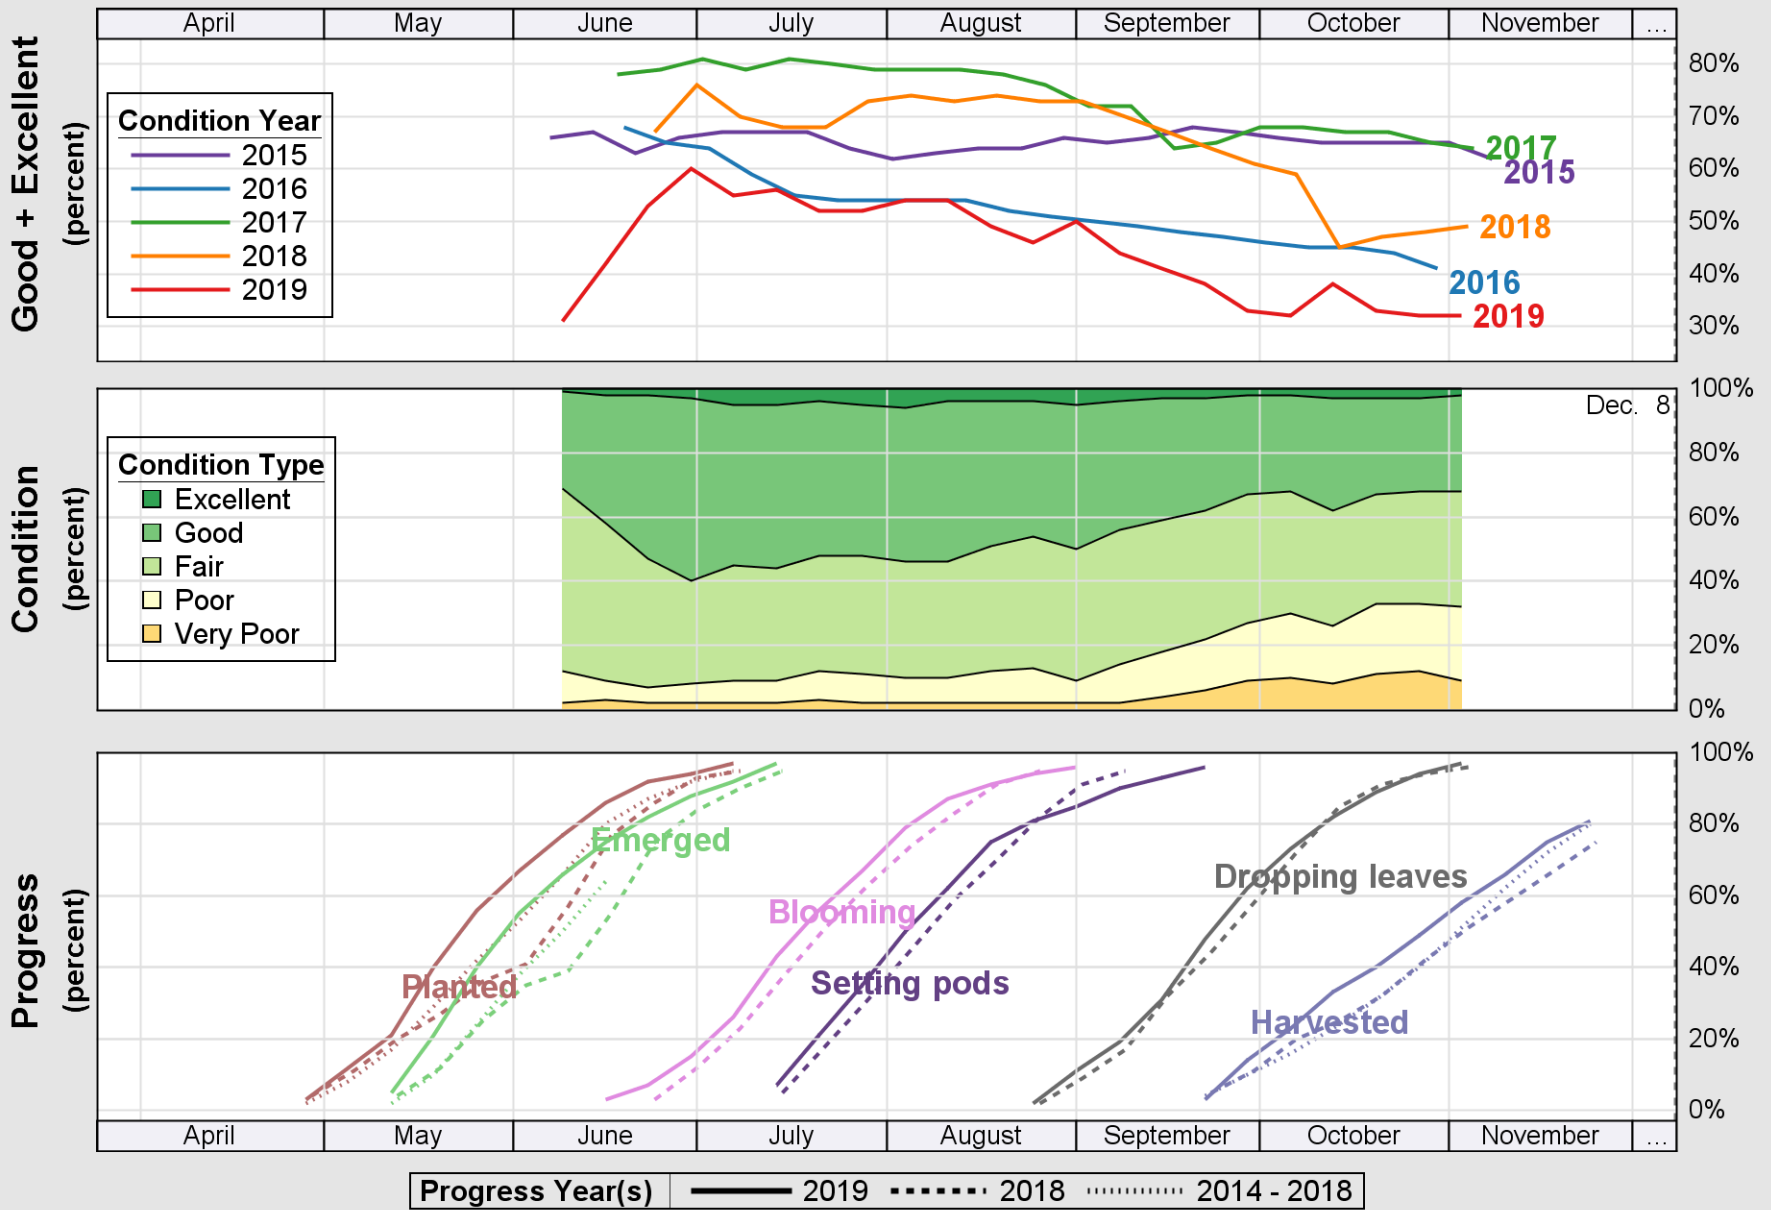

USDA

Crop Progress and Condition: Pasture and Range in Georgia, 2019

NASS

Source: National Agricultural Statistics Service (NASS), Crop Progress Report

USDA

Crop Progress and Condition: Peanuts in Georgia , 2019

NASS

Source: National Agricultural Statistics Service (NASS), Crop Progress Report

USDA

Crop Progress and Condition: Sorghum in Georgia , 2019

NASS

Source: National Agricultural Statistics Service (NASS), Crop Progress Report

Source: National Agricultural Statistics Service (NASS), Crop Progress Report

USDA

Crop Progress and Condition: Winter Wheat in Georgia , 2019

NASS

Source: National Agricultural Statistics Service (NASS), Crop Progress Report