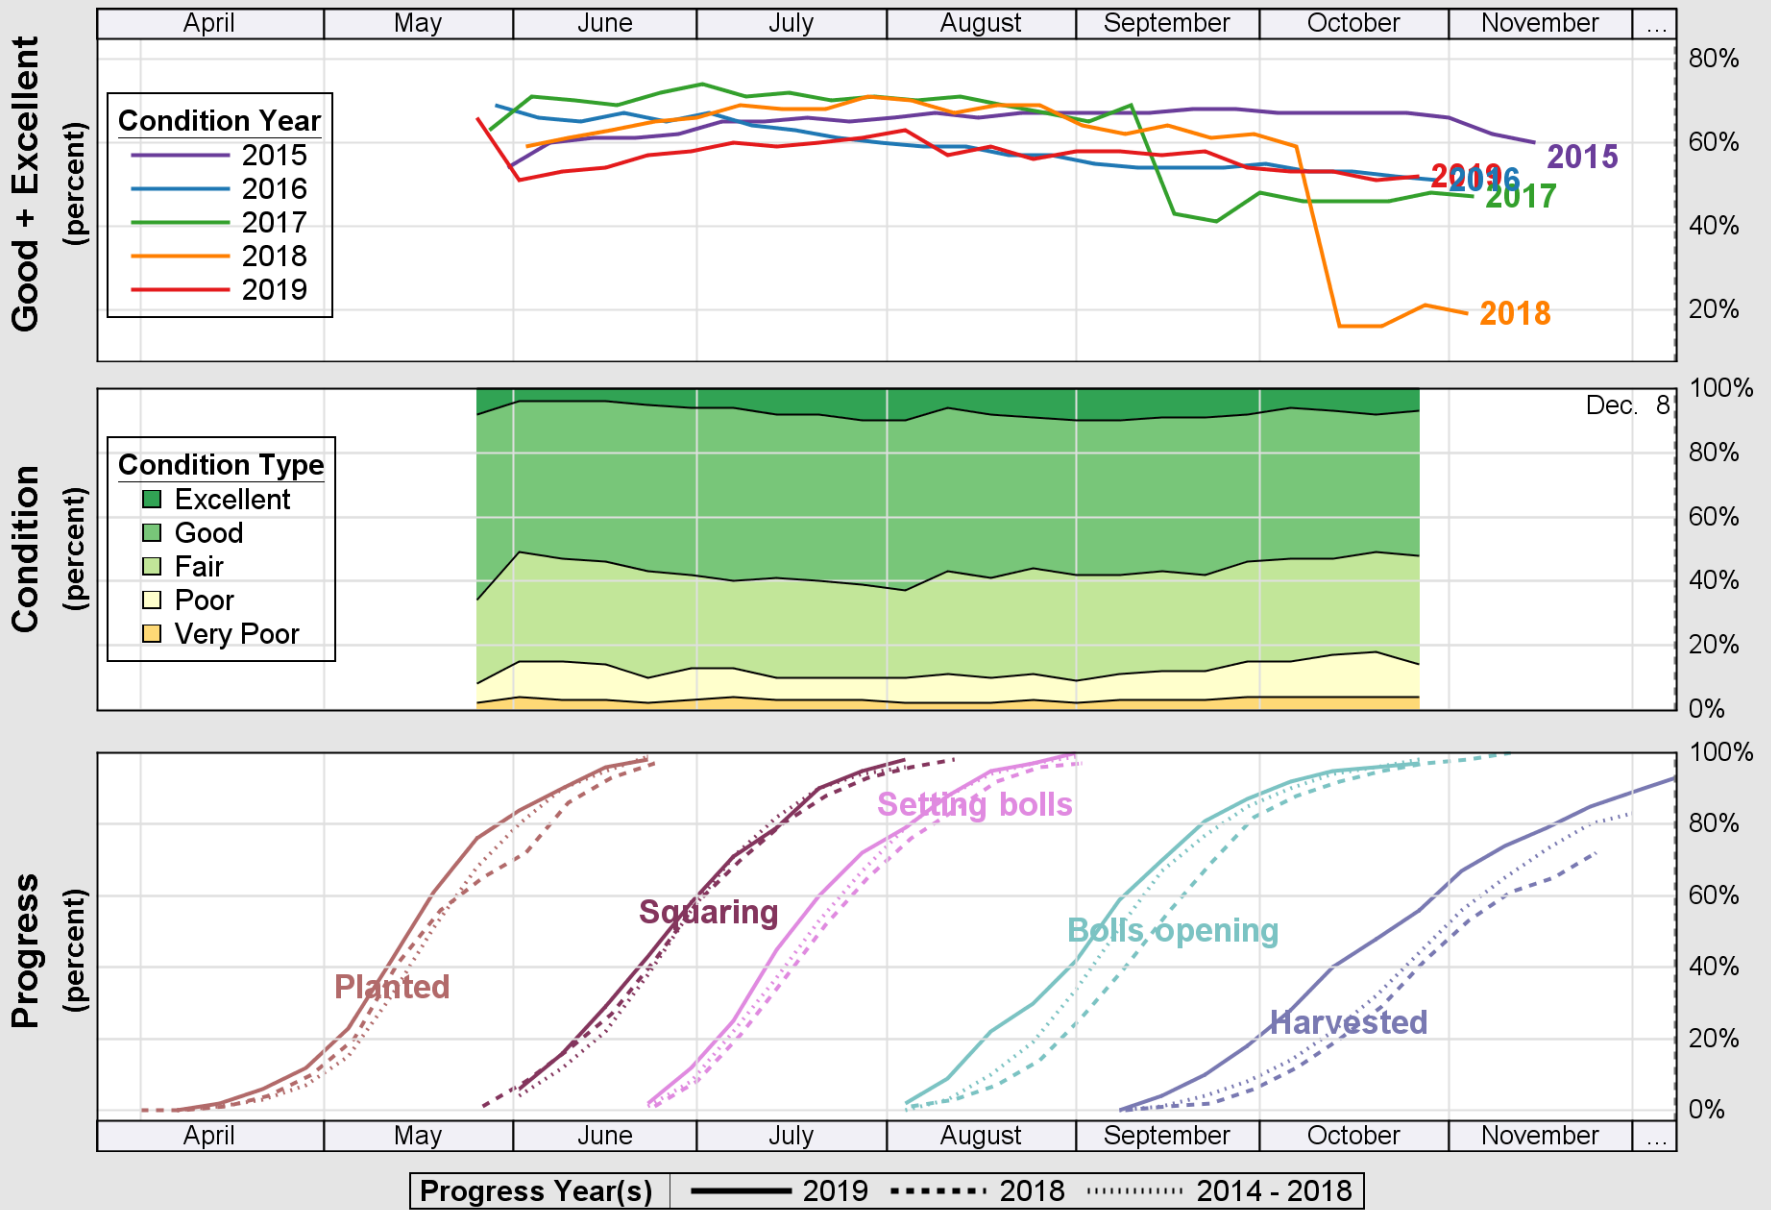

USDA

Crop Progress and Condition: Corn in Georgia , 2019

NASS

Source: National Agricultural Statistics Service (NASS), Crop Progress Report

Source: National Agricultural Statistics Service (NASS), Crop Progress Report

USDA

Crop Progress and Condition: Pasture and Range in Georgia, 2019

NASS

Source: National Agricultural Statistics Service (NASS), Crop Progress Report

USDA

Crop Progress and Condition: Peanuts in Georgia , 2019

NASS

Source: National Agricultural Statistics Service (NASS), Crop Progress Report

USDA

Crop Progress and Condition: Sorghum in Georgia , 2019

NASS

Source: National Agricultural Statistics Service (NASS), Crop Progress Report

Source: National Agricultural Statistics Service (NASS), Crop Progress Report

USDA

Crop Progress and Condition: Winter Wheat in Georgia , 2019

NASS

Source: National Agricultural Statistics Service (NASS), Crop Progress Report