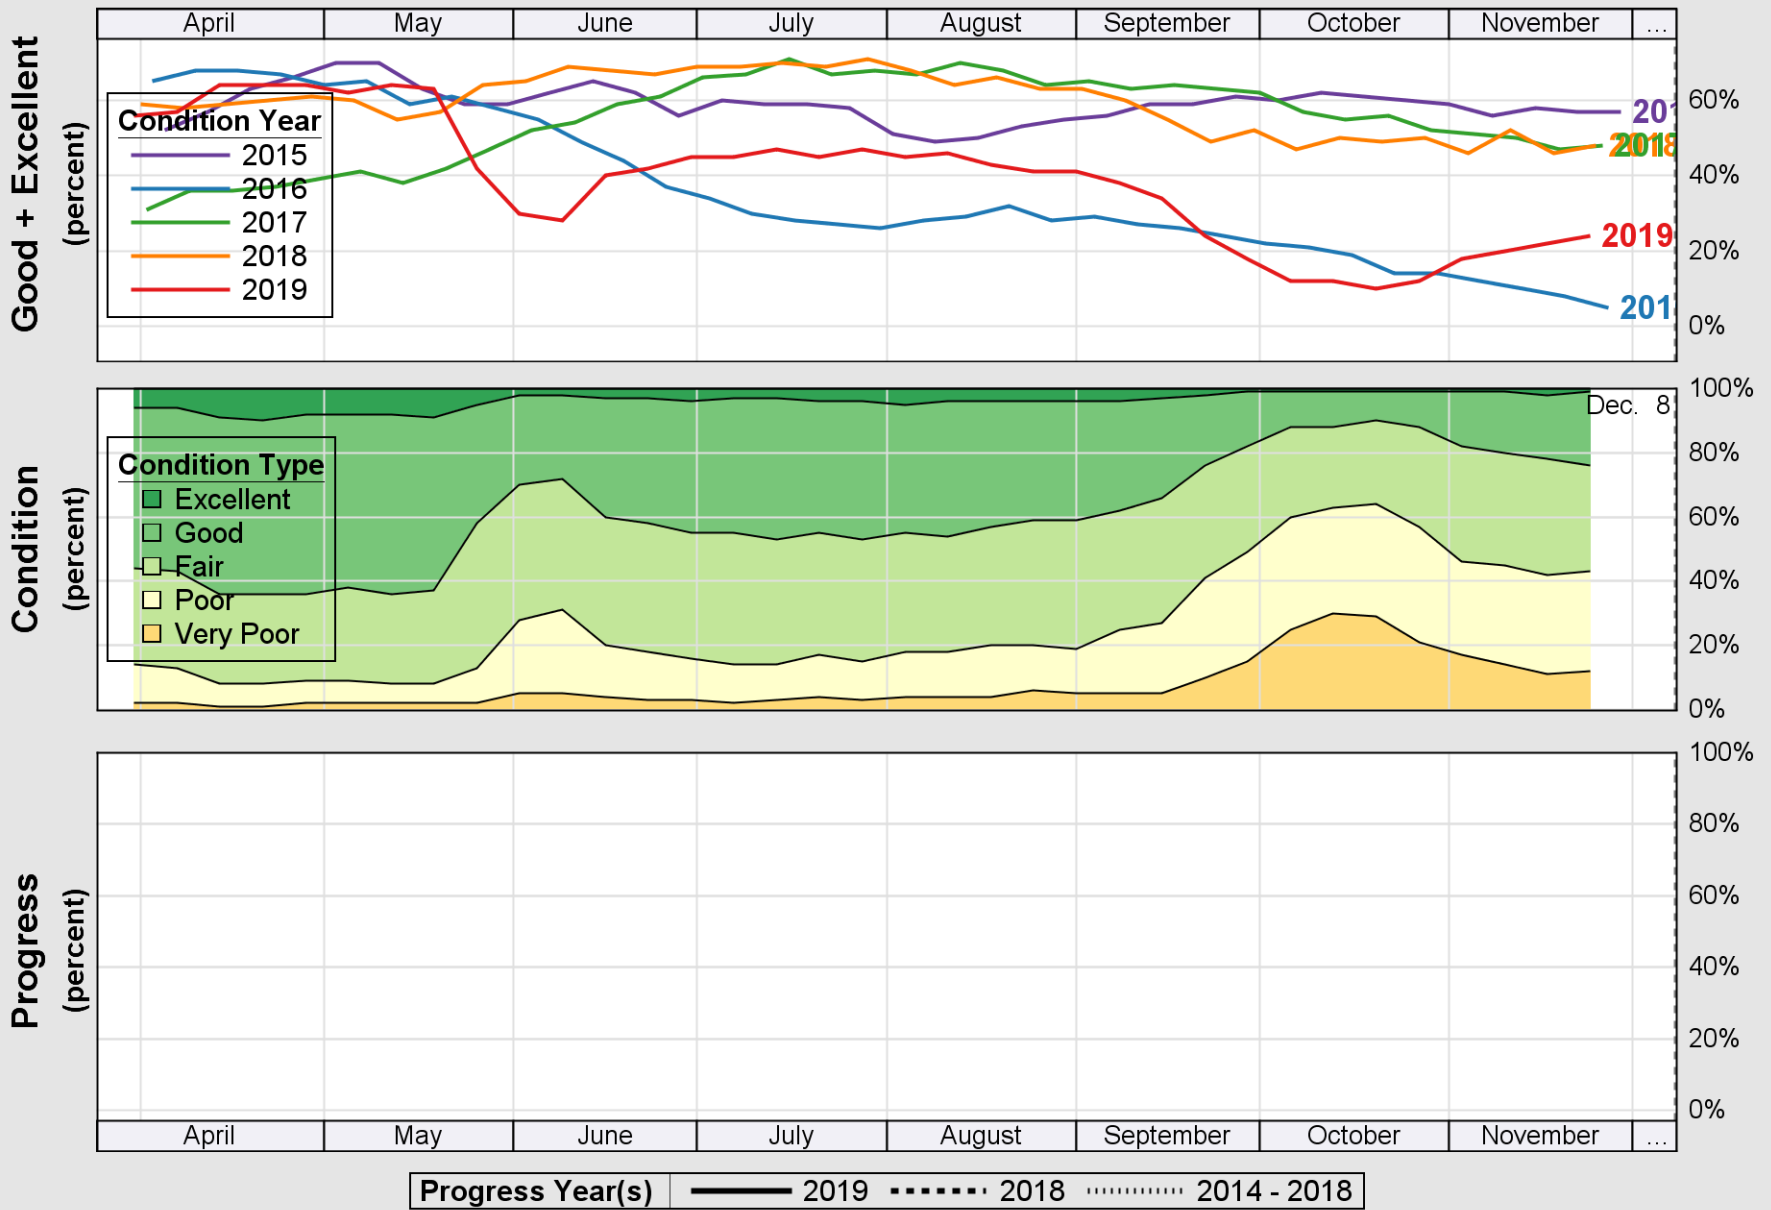

USDA

Crop Progress and Condition: Corn in Georgia , 2019

NASS

Source: National Agricultural Statistics Service (NASS), Crop Progress Report

Source: National Agricultural Statistics Service (NASS), Crop Progress Report

USDA

Crop Progress and Condition: Pasture and Range in Georgia, 2019

NASS

Source: National Agricultural Statistics Service (NASS), Crop Progress Report

USDA

Crop Progress and Condition: Peanuts in Georgia , 2019