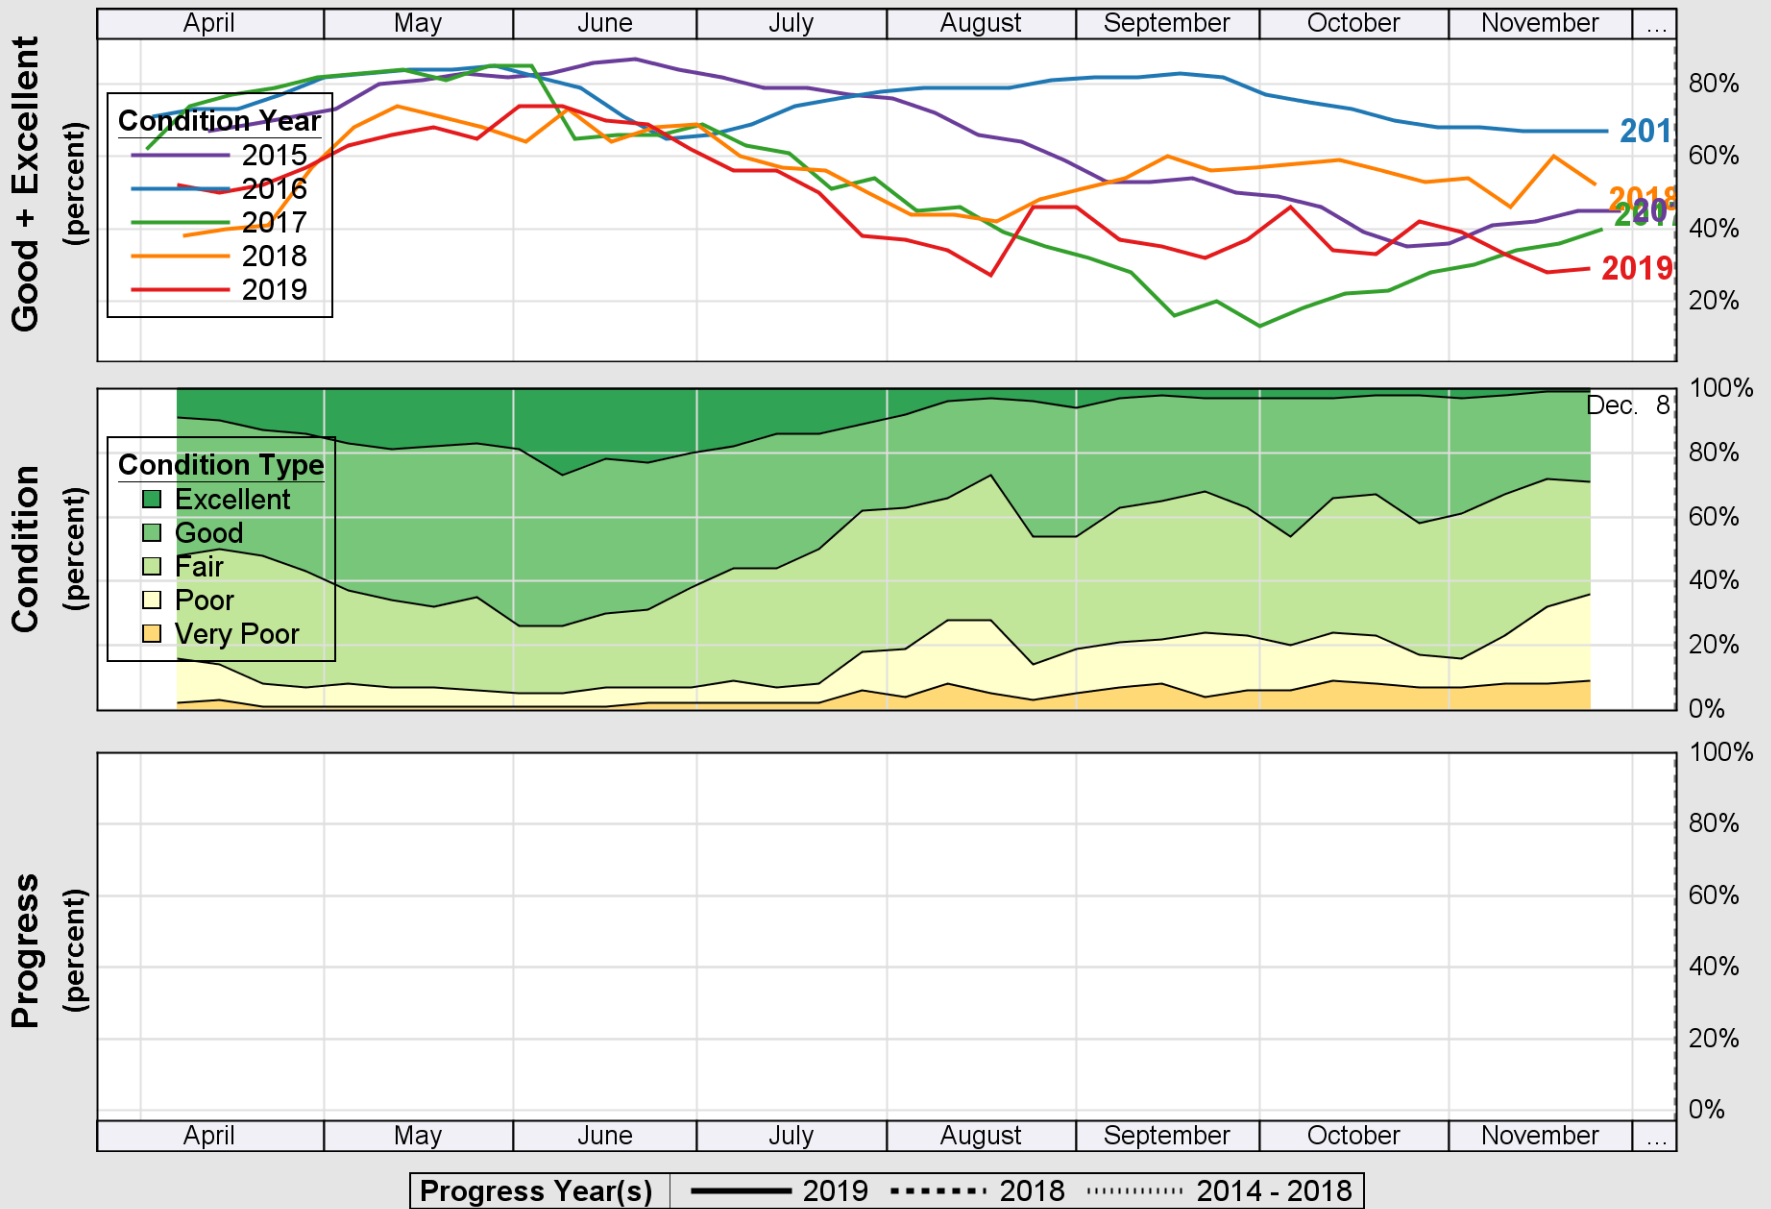

### Crop Progress and Condition: Corn in Illinois , 2019

NASS

Source: National Agricultural Statistics Service (NASS), Crop Progress Report

USDA

### Crop Progress and Condition: Oats in Illinois , 2019

NASS

Source: National Agricultural Statistics Service (NASS), Crop Progress Report

USDA

### Crop Progress and Condition: Pasture and Range in Illinois , 2019

NASS

Source: National Agricultural Statistics Service (NASS), Crop Progress Report

USDA