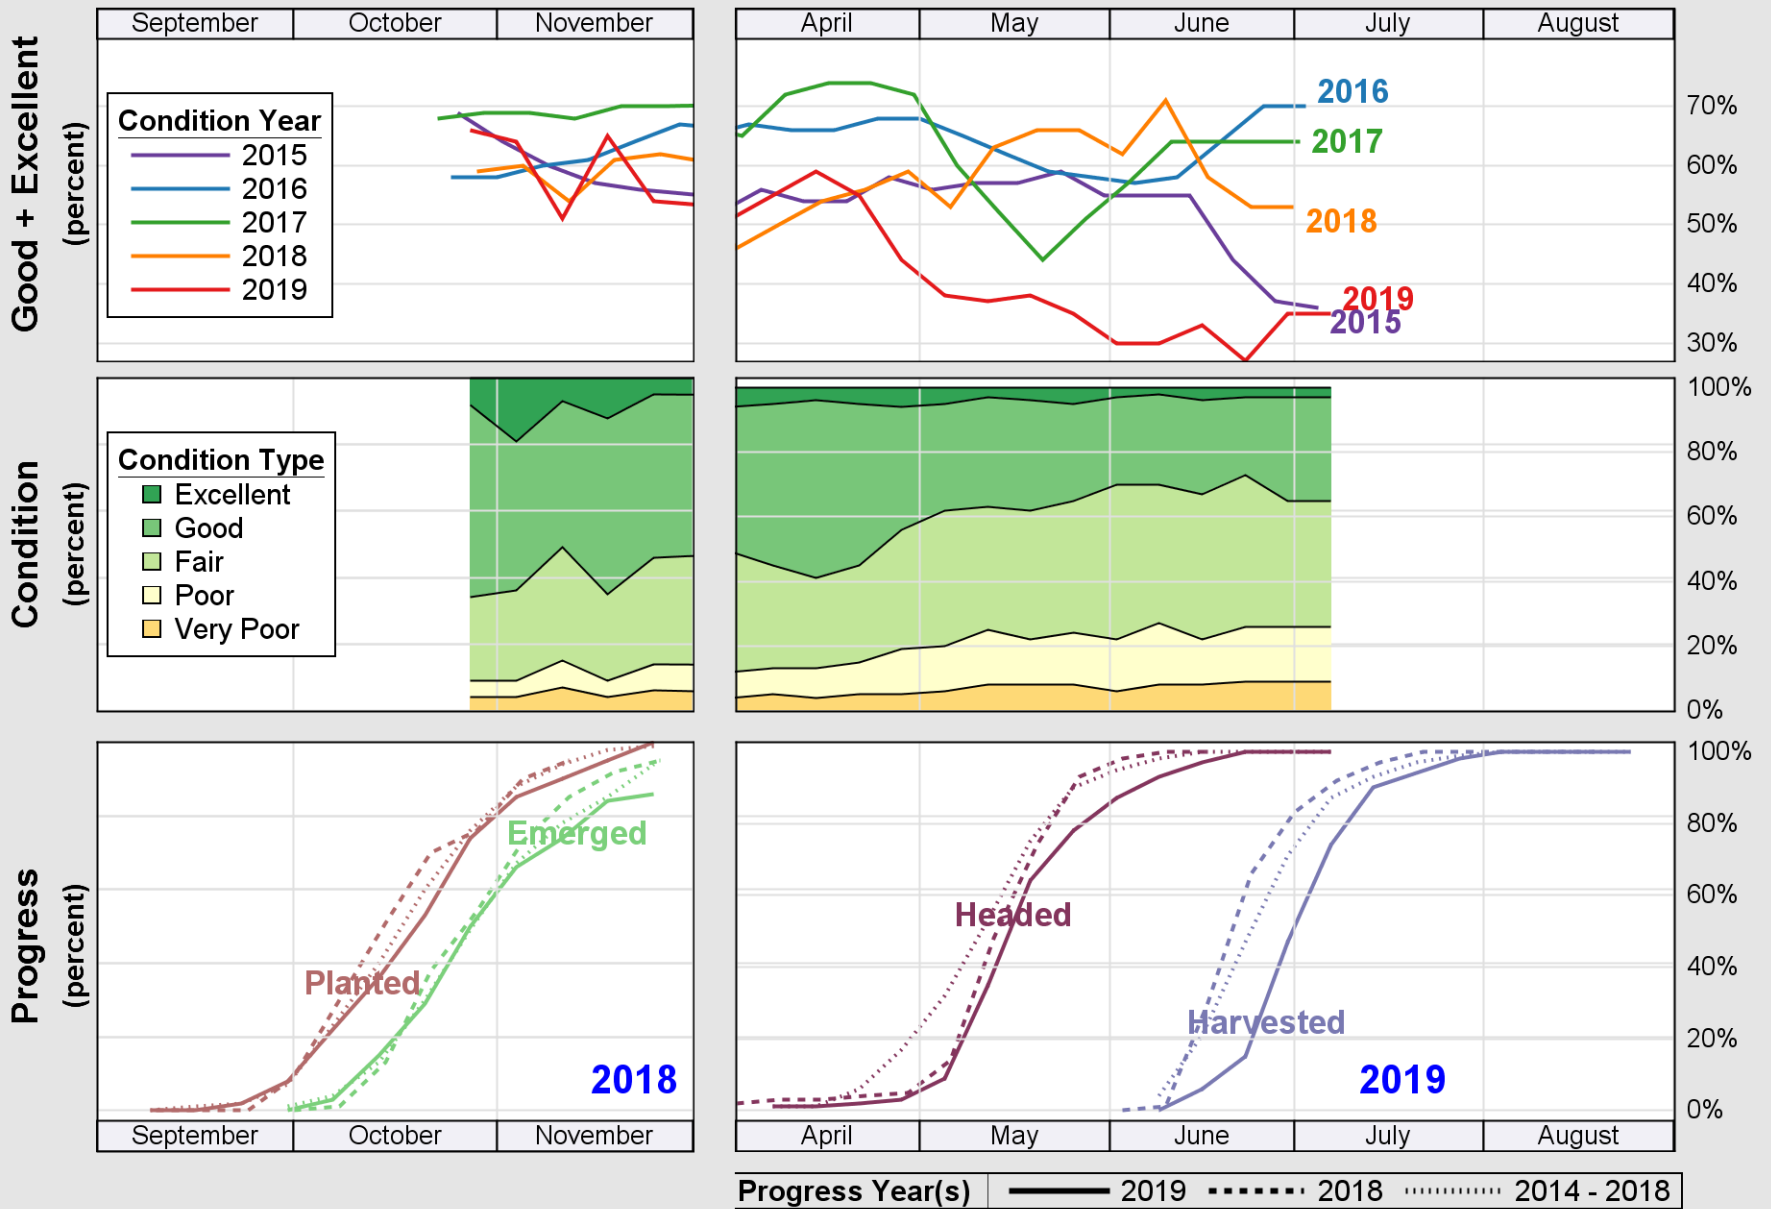

### Crop Progress and Condition: Pasture and Range in Illinois , 2019

NASS

Source: National Agricultural Statistics Service (NASS), Crop Progress Report

USDA

### Crop Progress and Condition: Sorghum in Illinois , 2019

NASS

Source: National Agricultural Statistics Service (NASS), Crop Progress Report

Source: National Agricultural Statistics Service (NASS), Crop Progress Report

# Crop Progress and Condition: Winter Wheat in Illinois , 2019

NASS

Source: National Agricultural Statistics Service (NASS), Crop Progress Report