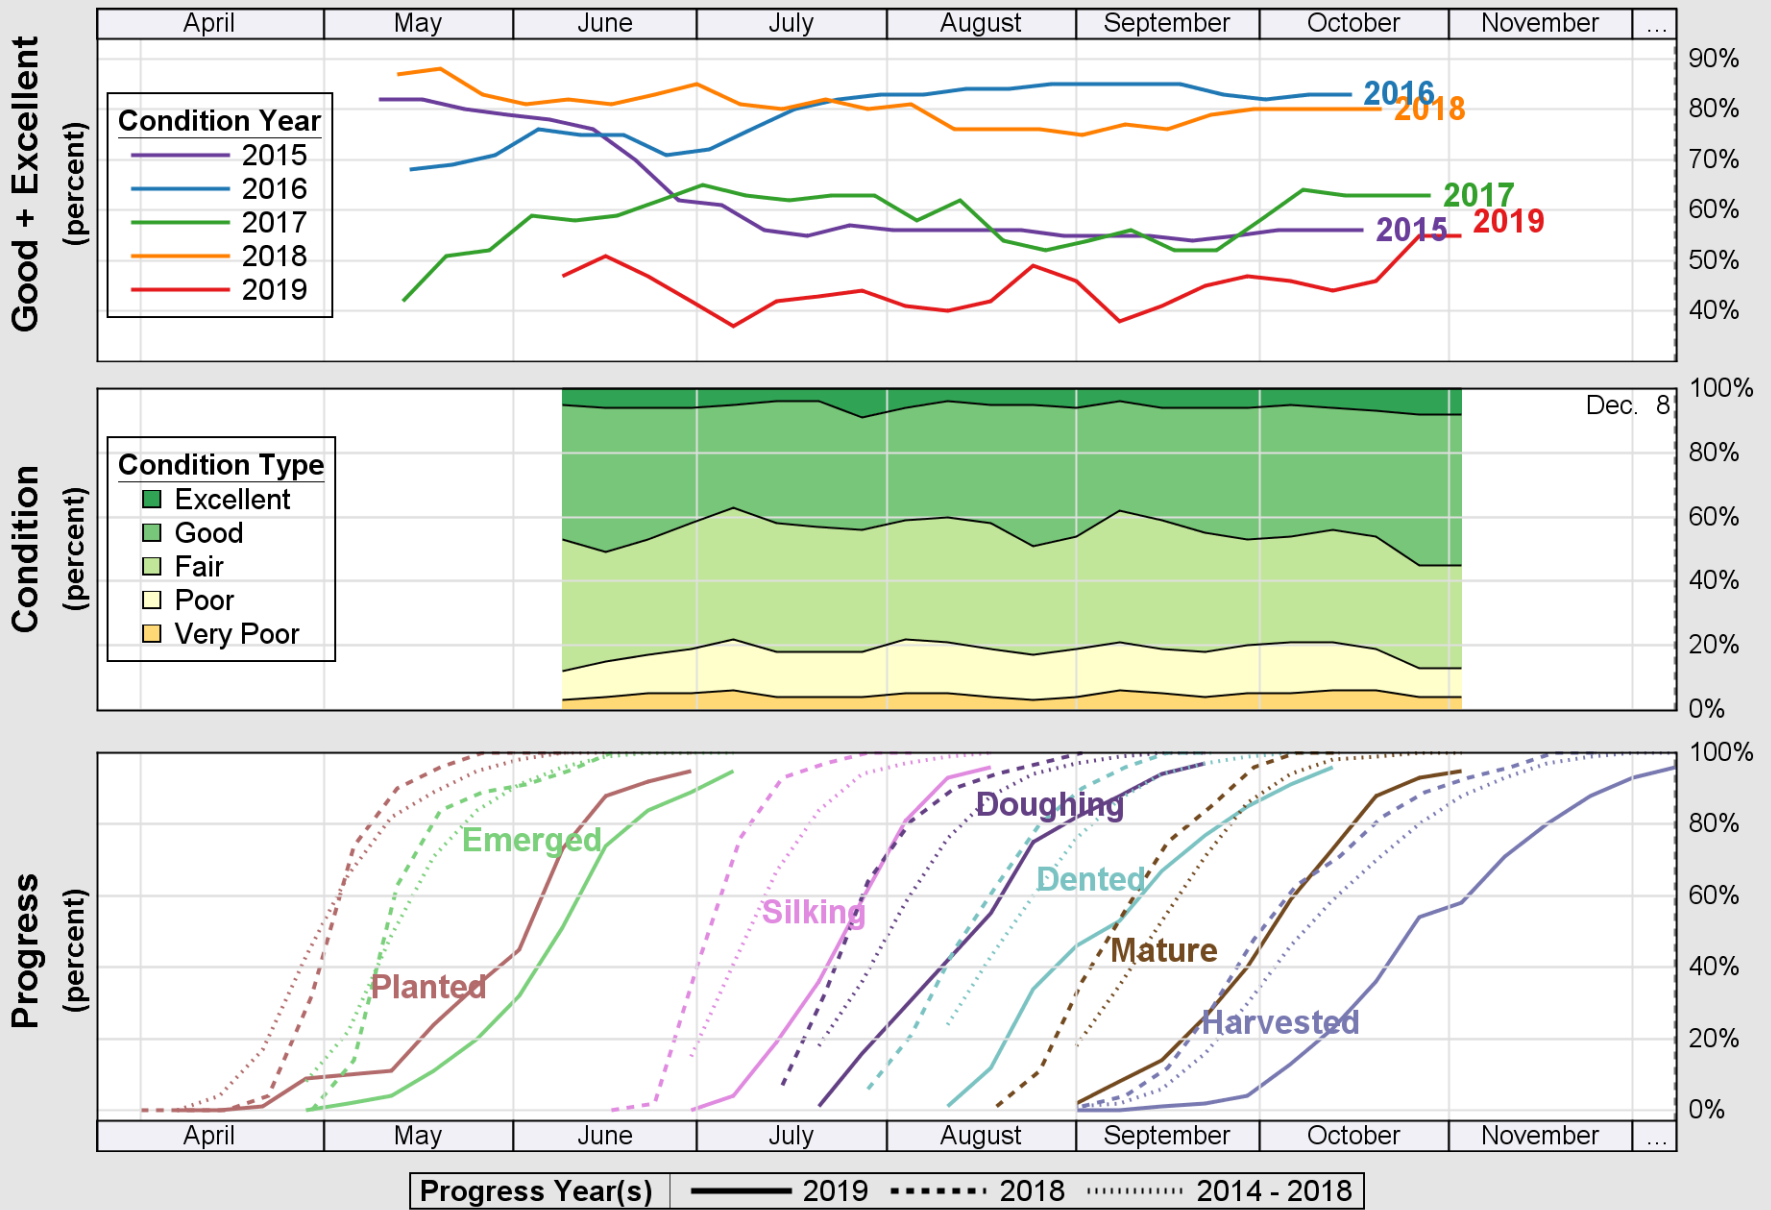

### Crop Progress and Condition: Corn in Illinois , 2019

NASS

Source: National Agricultural Statistics Service (NASS), Crop Progress Report

USDA

### Crop Progress and Condition: Oats in Illinois , 2019

NASS

Source: National Agricultural Statistics Service (NASS), Crop Progress Report

USDA

### Crop Progress and Condition: Pasture and Range in Illinois , 2019

NASS

Source: National Agricultural Statistics Service (NASS), Crop Progress Report

USDA