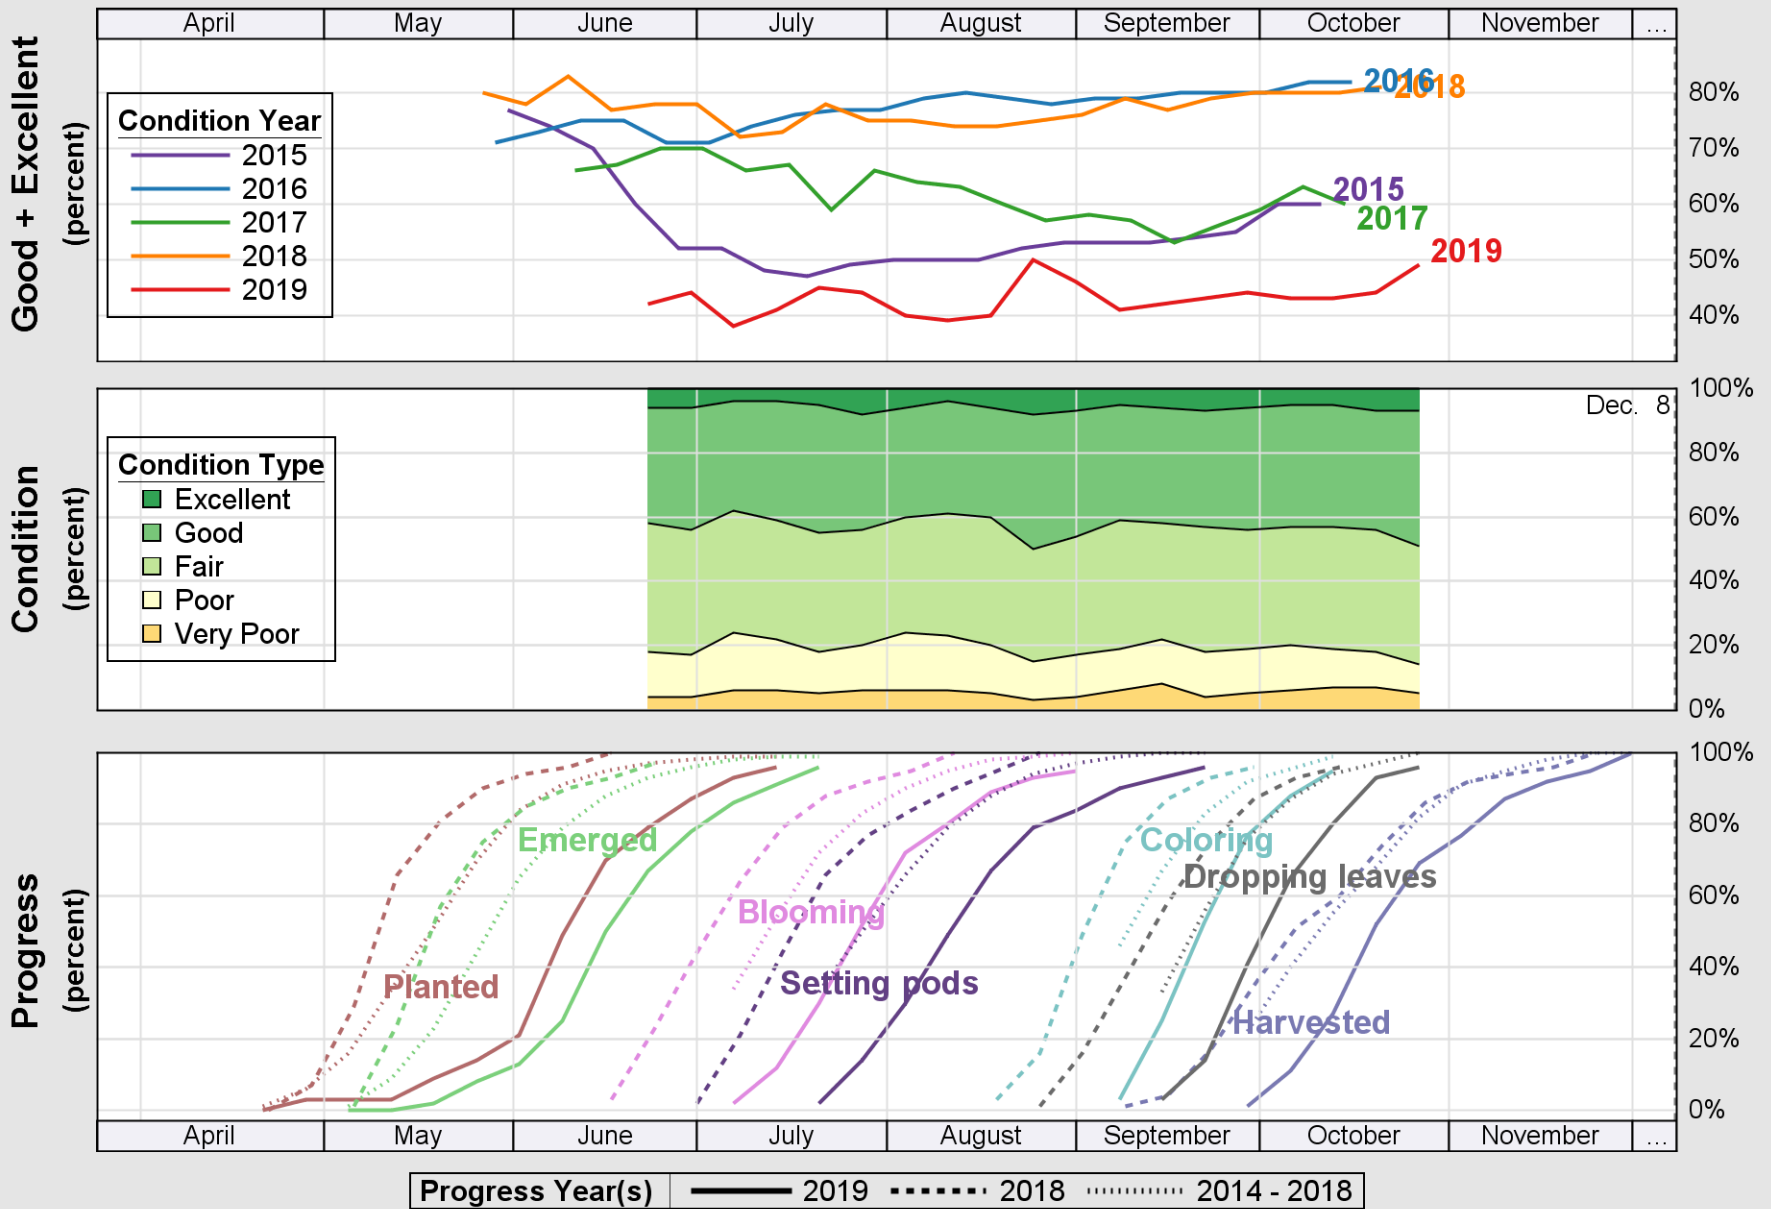

### Crop Progress and Condition: Corn in Illinois , 2019

NASS

Source: National Agricultural Statistics Service (NASS), Crop Progress Report

USDA

### Crop Progress and Condition: Oats in Illinois , 2019

NASS

Source: National Agricultural Statistics Service (NASS), Crop Progress Report

USDA

### Crop Progress and Condition: Pasture and Range in Illinois , 2019

NASS

Source: National Agricultural Statistics Service (NASS), Crop Progress Report

USDA

### Crop Progress and Condition: Sorghum in Illinois , 2019

NASS

Source: National Agricultural Statistics Service (NASS), Crop Progress Report

Source: National Agricultural Statistics Service (NASS), Crop Progress Report