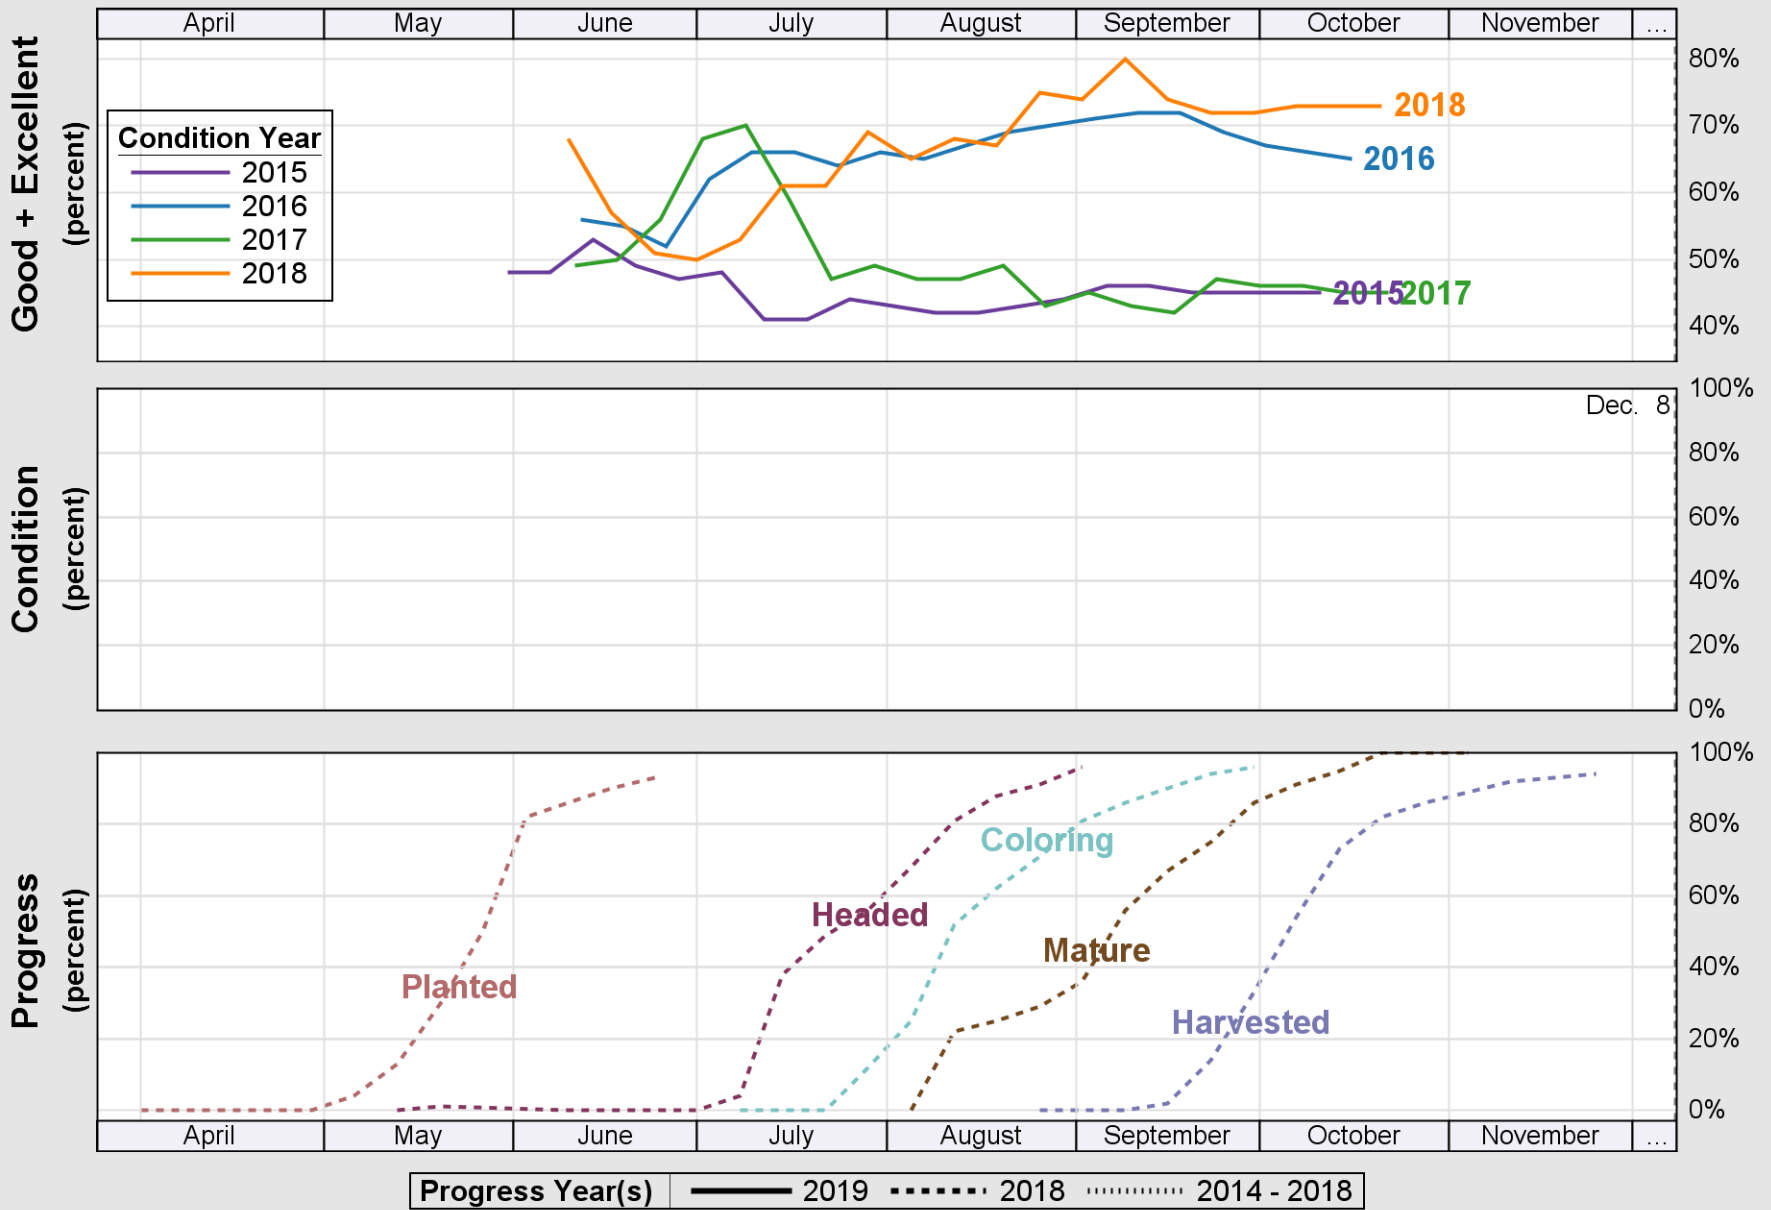

### Crop Progress and Condition: Corn in Illinois , 2019

NASS

Source: National Agricultural Statistics Service (NASS), Crop Progress Report

USDA

### Crop Progress and Condition: Oats in Illinois , 2019

NASS

Source: National Agricultural Statistics Service (NASS), Crop Progress Report

USDA

### Crop Progress and Condition: Pasture and Range in Illinois , 2019

NASS

Source: National Agricultural Statistics Service (NASS), Crop Progress Report

USDA

### Crop Progress and Condition: Sorghum in Illinois , 2019

NASS

Source: National Agricultural Statistics Service (NASS), Crop Progress Report

Source: National Agricultural Statistics Service (NASS), Crop Progress Report