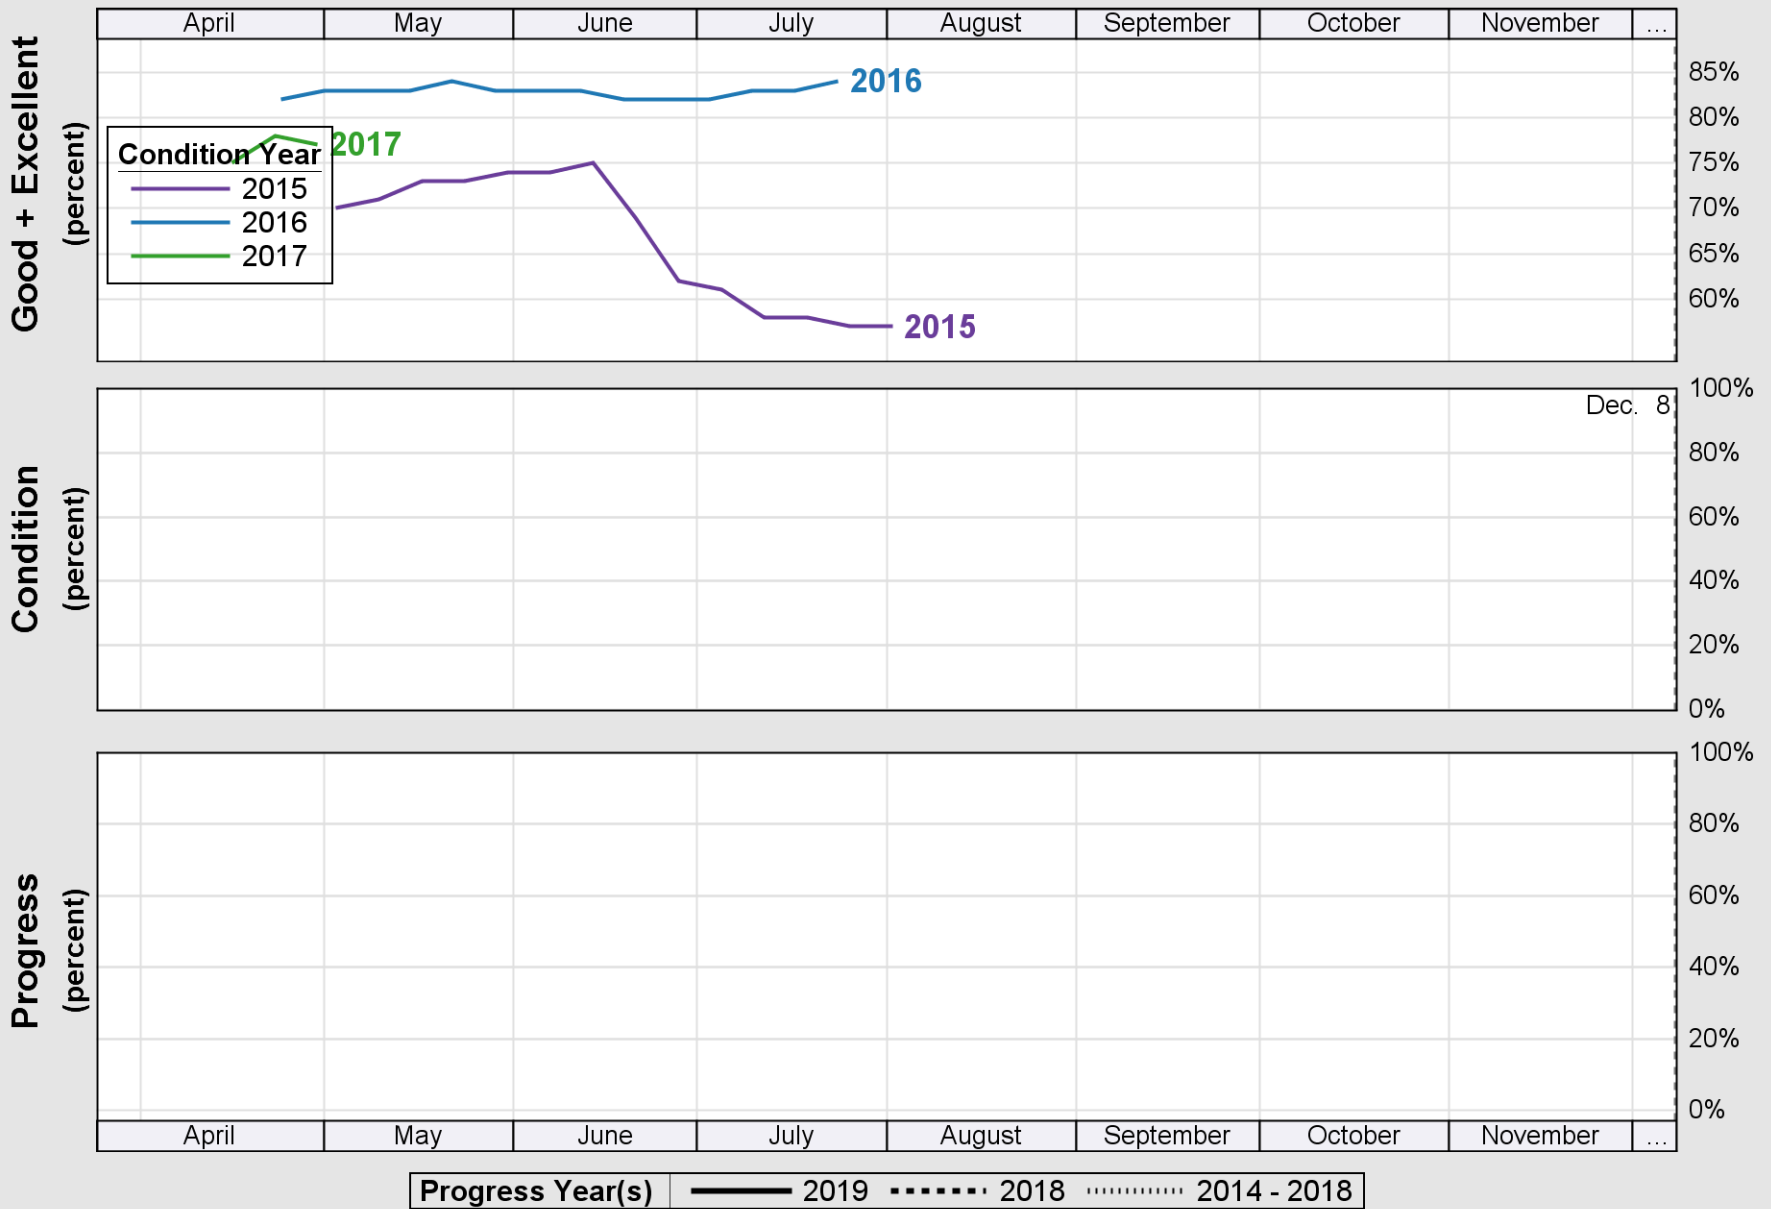

### Crop Progress and Condition: Corn in Illinois , 2019

NASS

Source: National Agricultural Statistics Service (NASS), Crop Progress Report

USDA

### Crop Progress and Condition: Oats in Illinois , 2019

NASS

Source: National Agricultural Statistics Service (NASS), Crop Progress Report

USDA