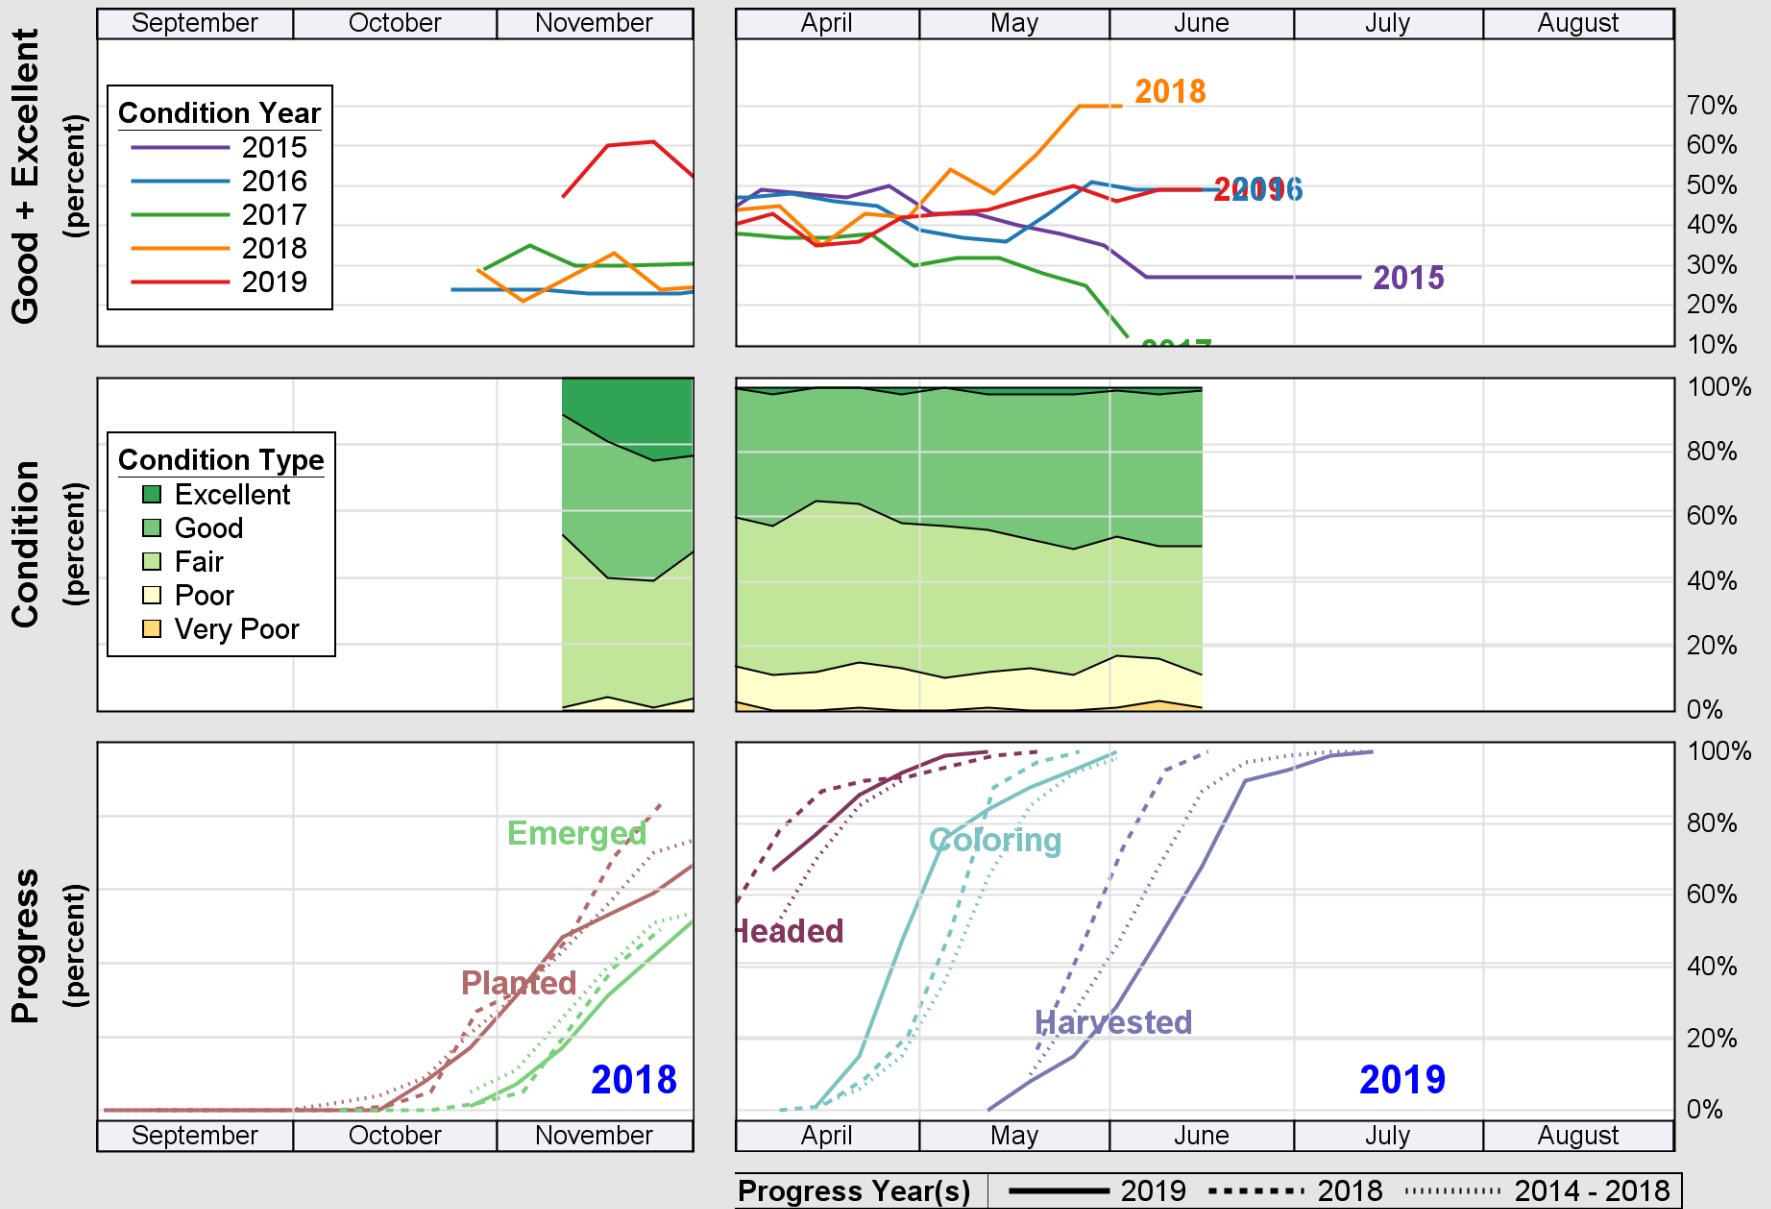

# Crop Progress and Condition: Soybeans in Louisiana , 2019

NASS

Source: National Agricultural Statistics Service (NASS), Crop Progress Report

USDA

### Crop Progress and Condition: Winter Wheat in Louisiana , 2019

NASS

Source: National Agricultural Statistics Service (NASS), Crop Progress Report