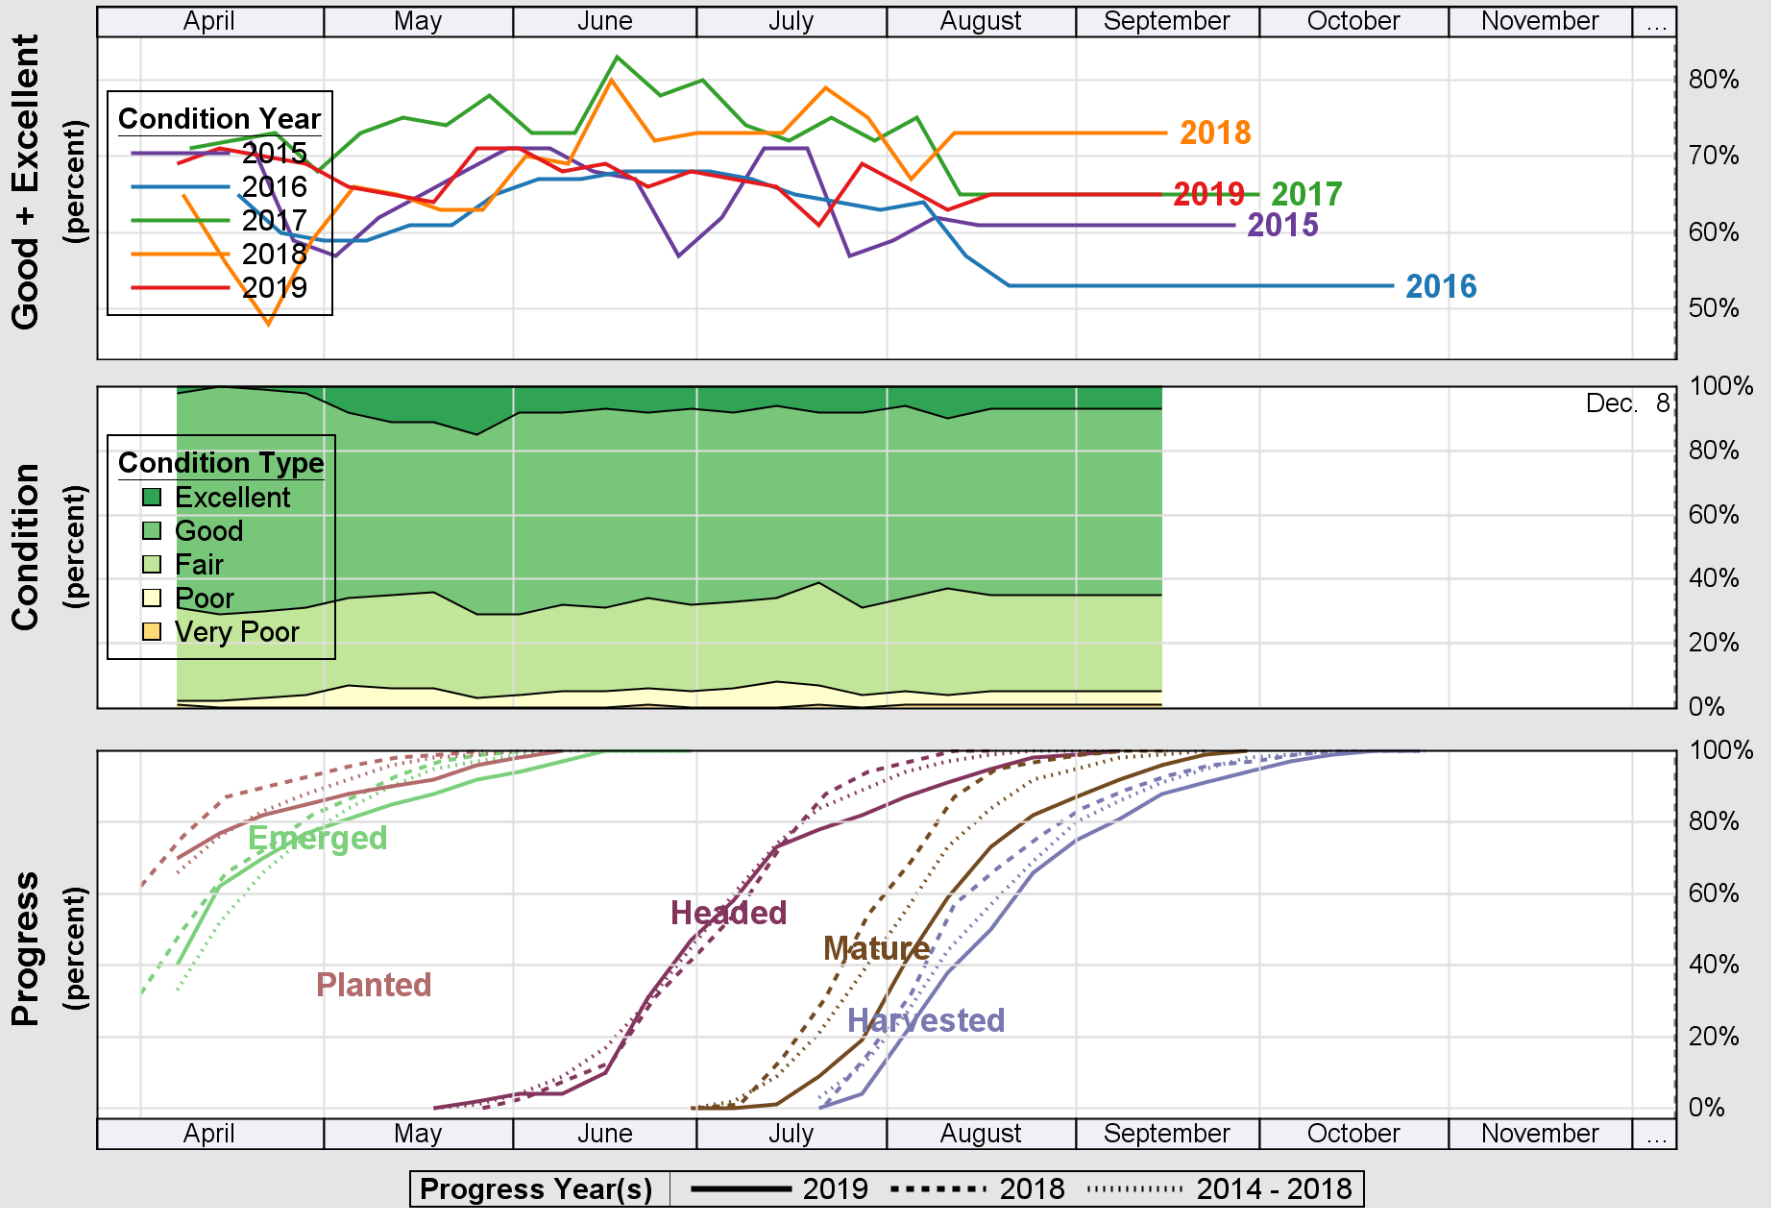

# Crop Progress and Condition: Cotton in Louisiana , 2019

NASS

Source: National Agricultural Statistics Service (NASS), Crop Progress Report

USDA

# Crop Progress and Condition: Pasture and Range in Louisiana , 2019

NASS

Source: National Agricultural Statistics Service (NASS), Crop Progress Report

USDA

# Crop Progress and Condition: Rice in Louisiana , 2019

NASS

Source: National Agricultural Statistics Service (NASS), Crop Progress Report

Source: National Agricultural Statistics Service (NASS), Crop Progress Report