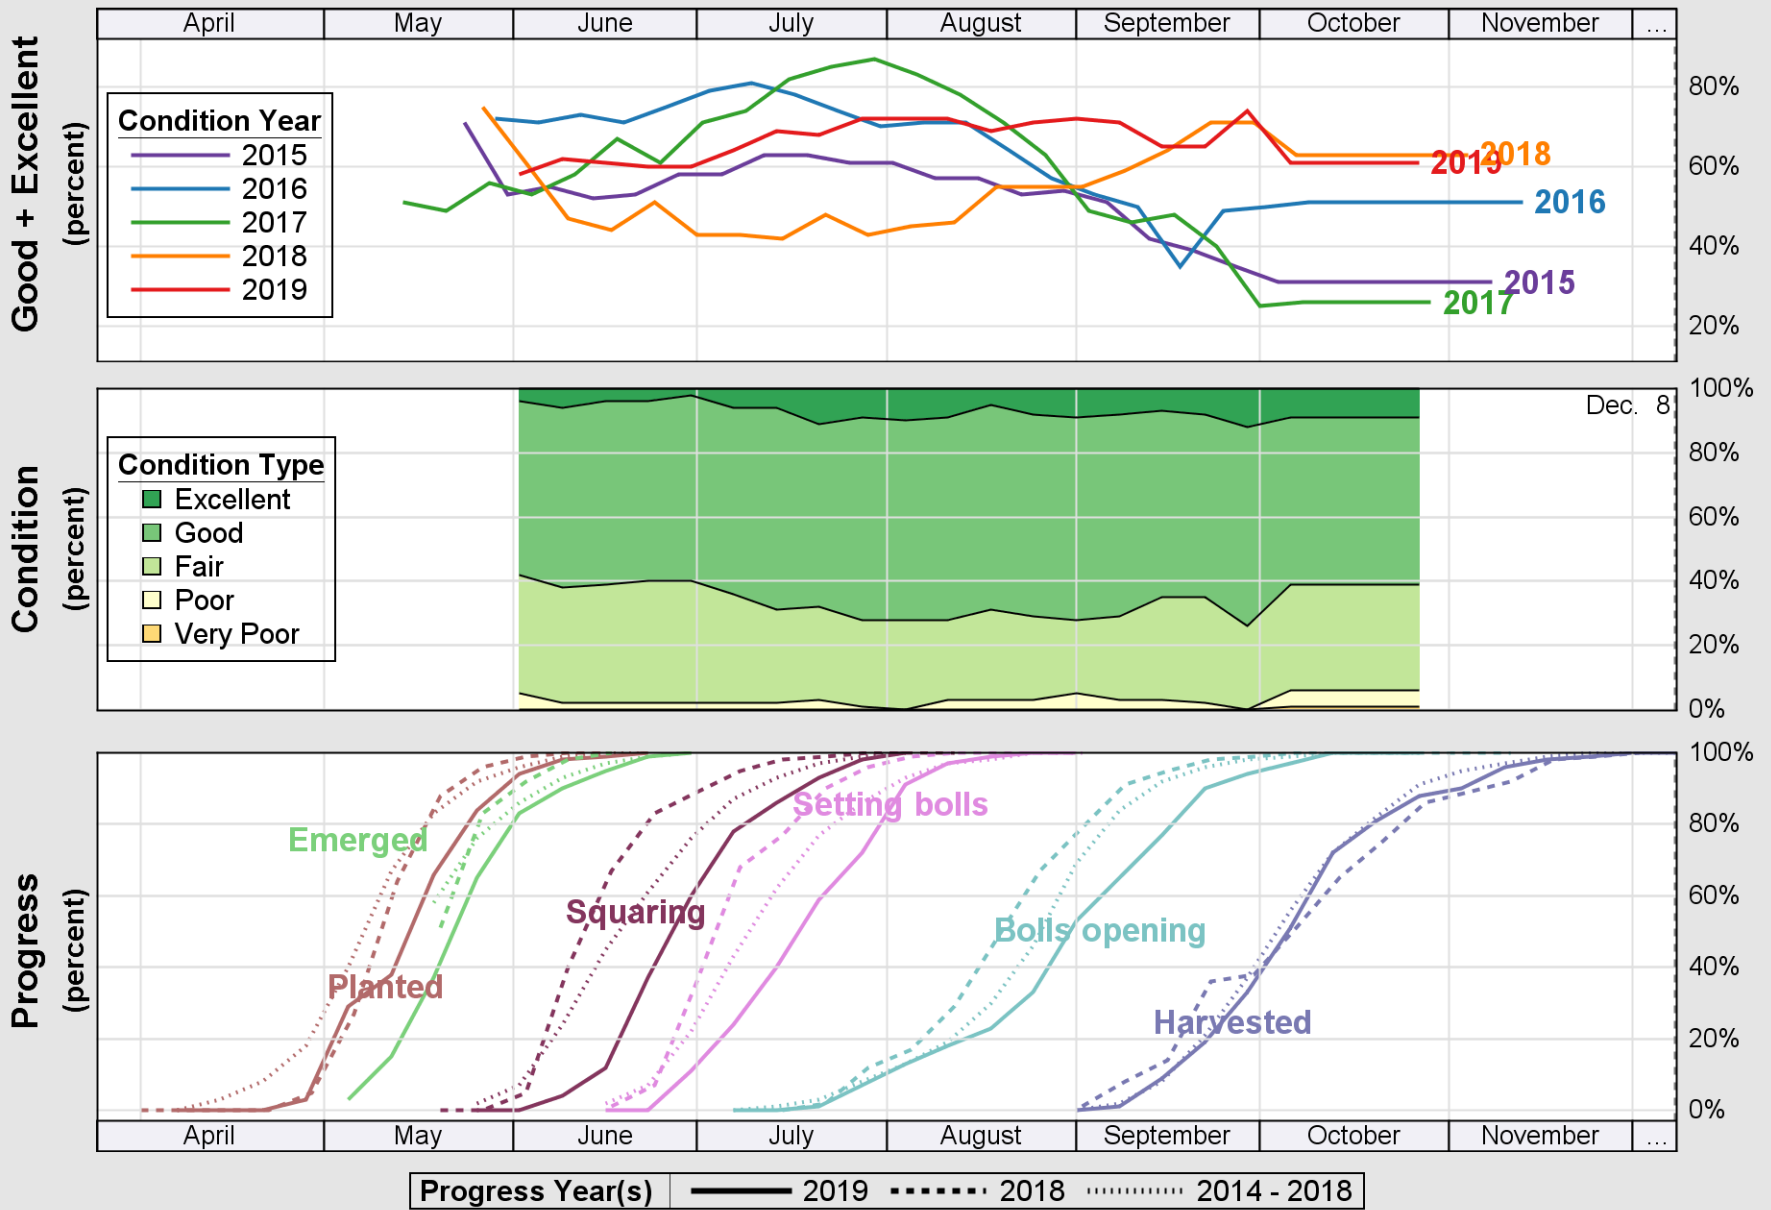

# Crop Progress and Condition: Corn in Louisiana , 2019

NASS

Source: National Agricultural Statistics Service (NASS), Crop Progress Report

USDA

# Crop Progress and Condition: Cotton in Louisiana , 2019

NASS

Source: National Agricultural Statistics Service (NASS), Crop Progress Report

USDA