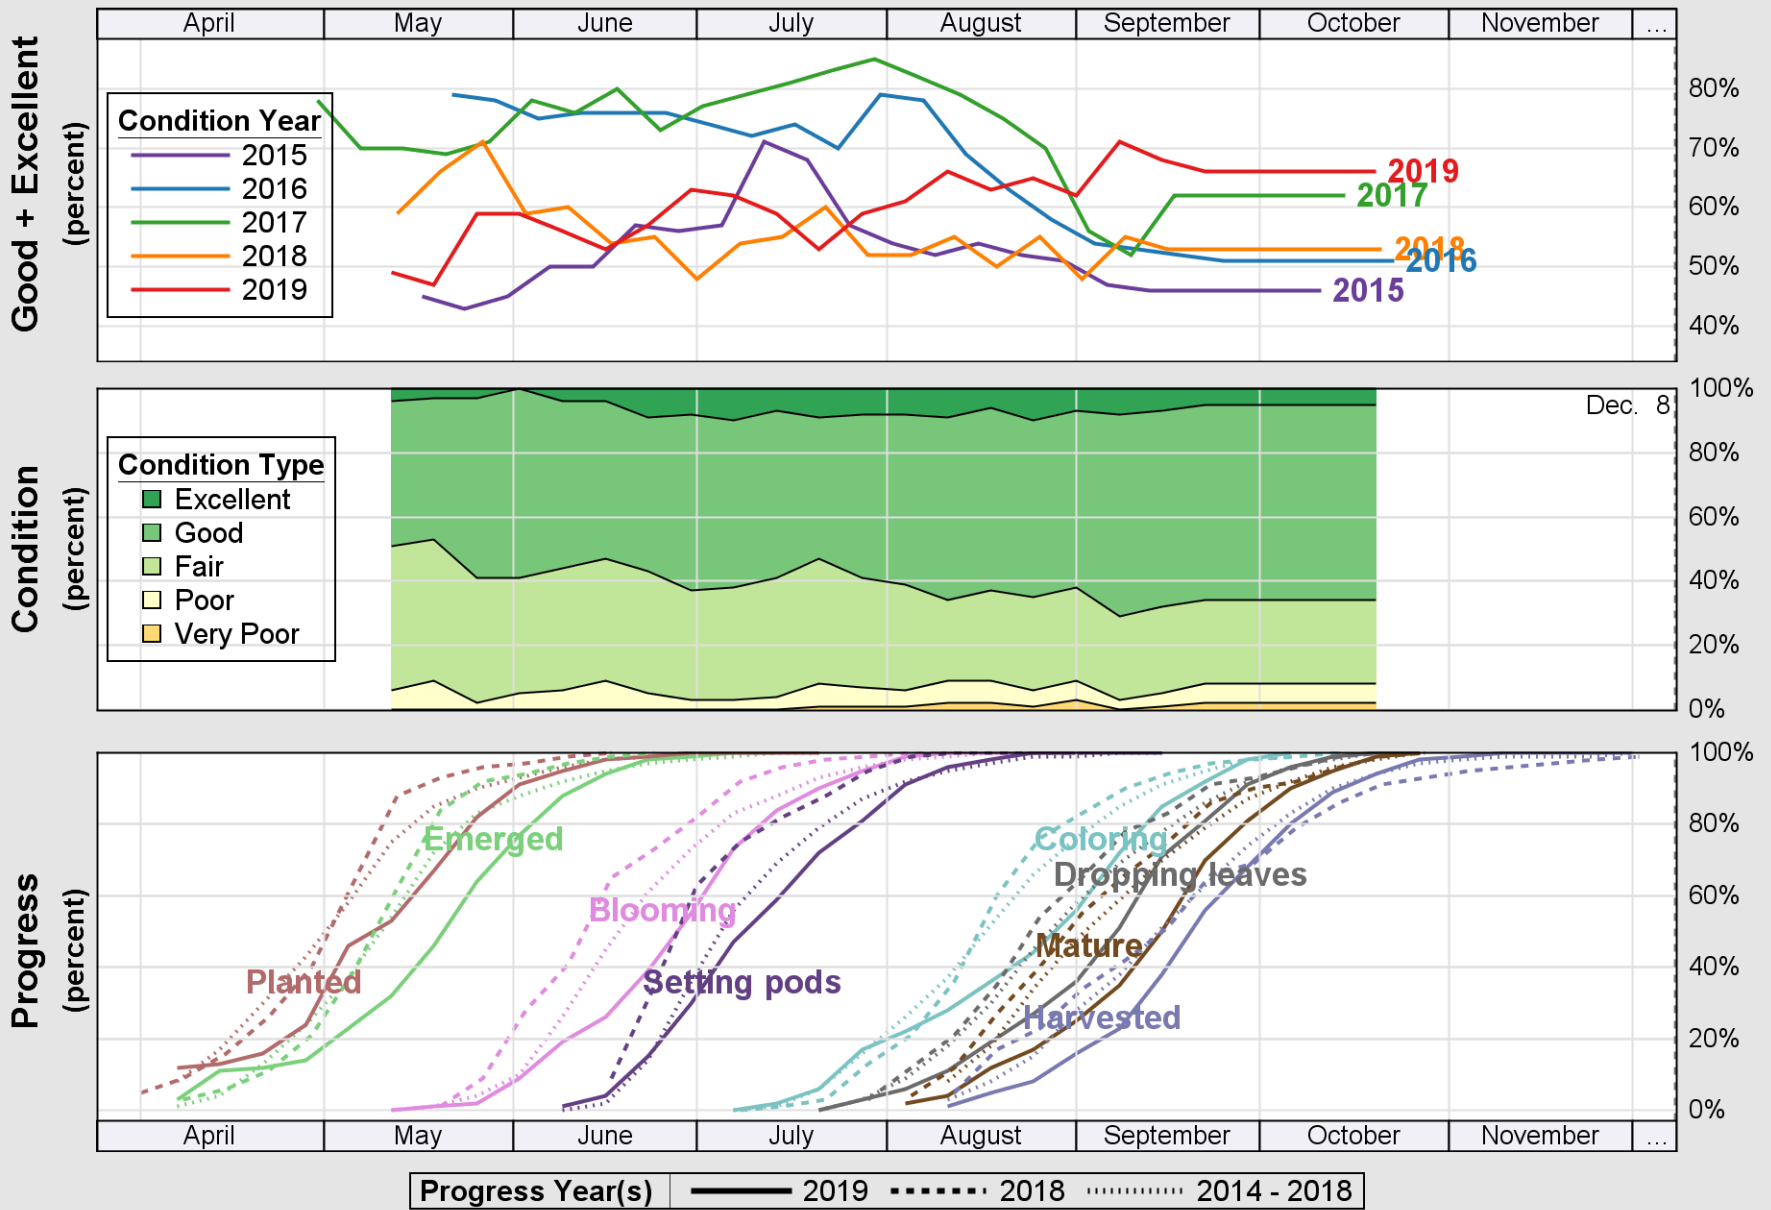

USDA

Crop Progress and Condition: Soybeans in Louisiana , 2019

NASS

Source: National Agricultural Statistics Service (NASS), Crop Progress Report