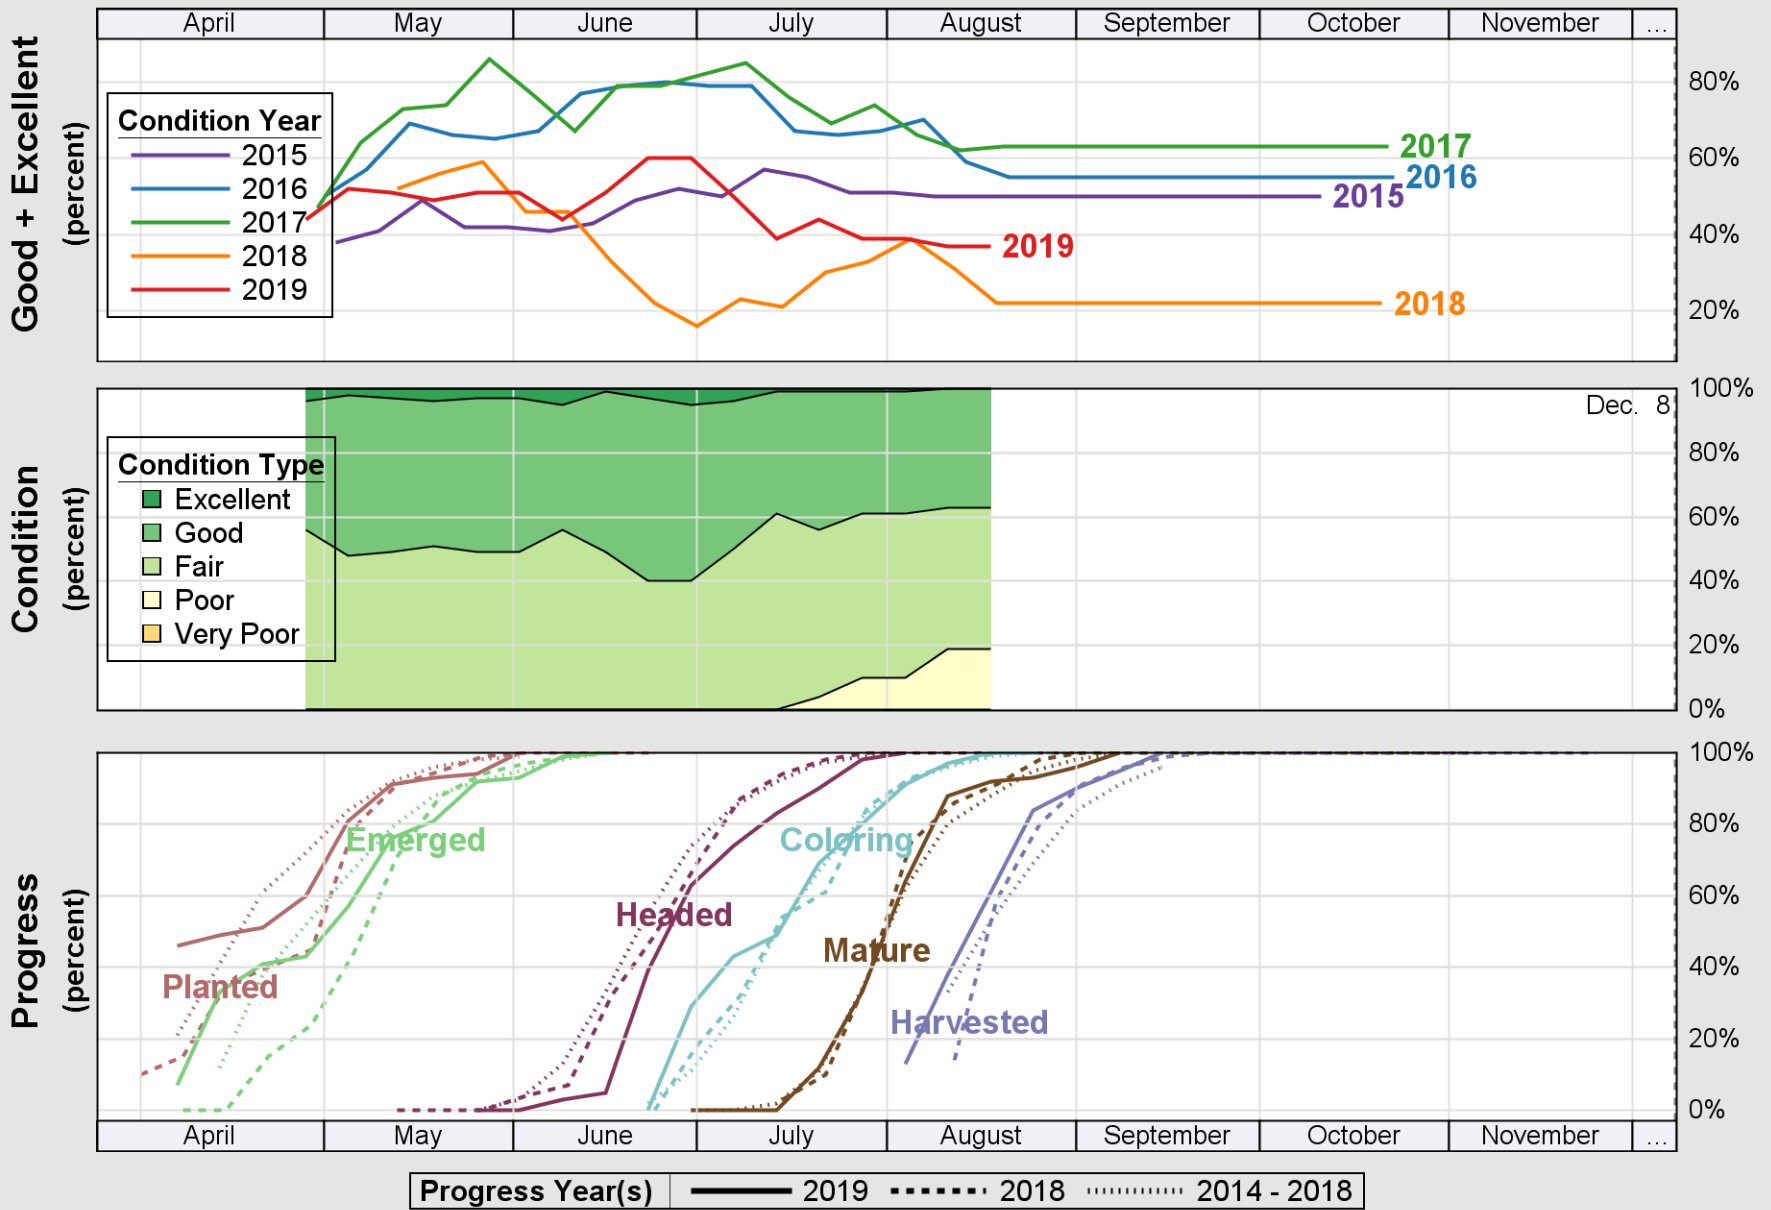

# Crop Progress and Condition: Cotton in Louisiana , 2019

NASS

Source: National Agricultural Statistics Service (NASS), Crop Progress Report

USDA

# Crop Progress and Condition: Pasture and Range in Louisiana , 2019

NASS

Source: National Agricultural Statistics Service (NASS), Crop Progress Report

USDA

# Crop Progress and Condition: Rice in Louisiana , 2019

NASS

Source: National Agricultural Statistics Service (NASS), Crop Progress Report

Source: National Agricultural Statistics Service (NASS), Crop Progress Report