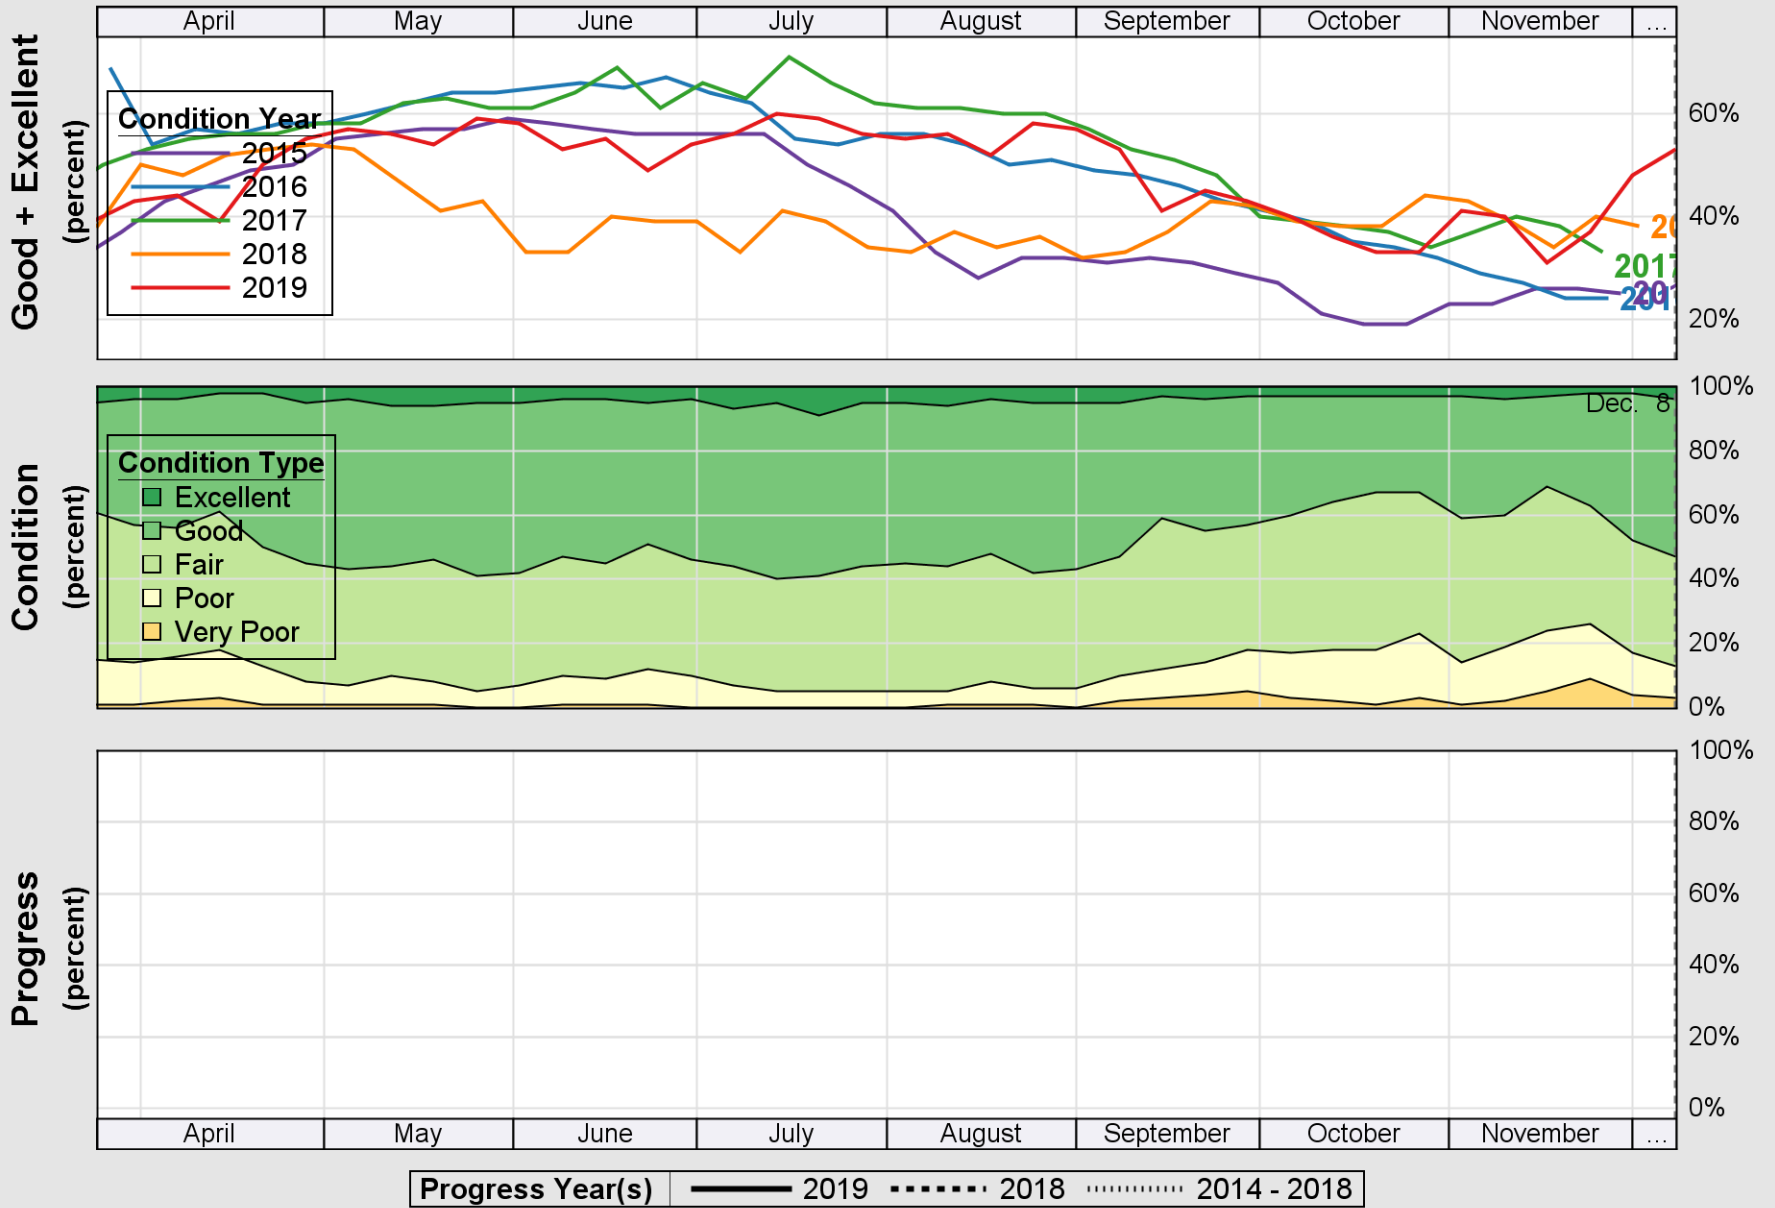

USDA

Crop Progress and Condition: Pasture and Range in Louisiana , 2019

NASS

Source: National Agricultural Statistics Service (NASS), Crop Progress Report