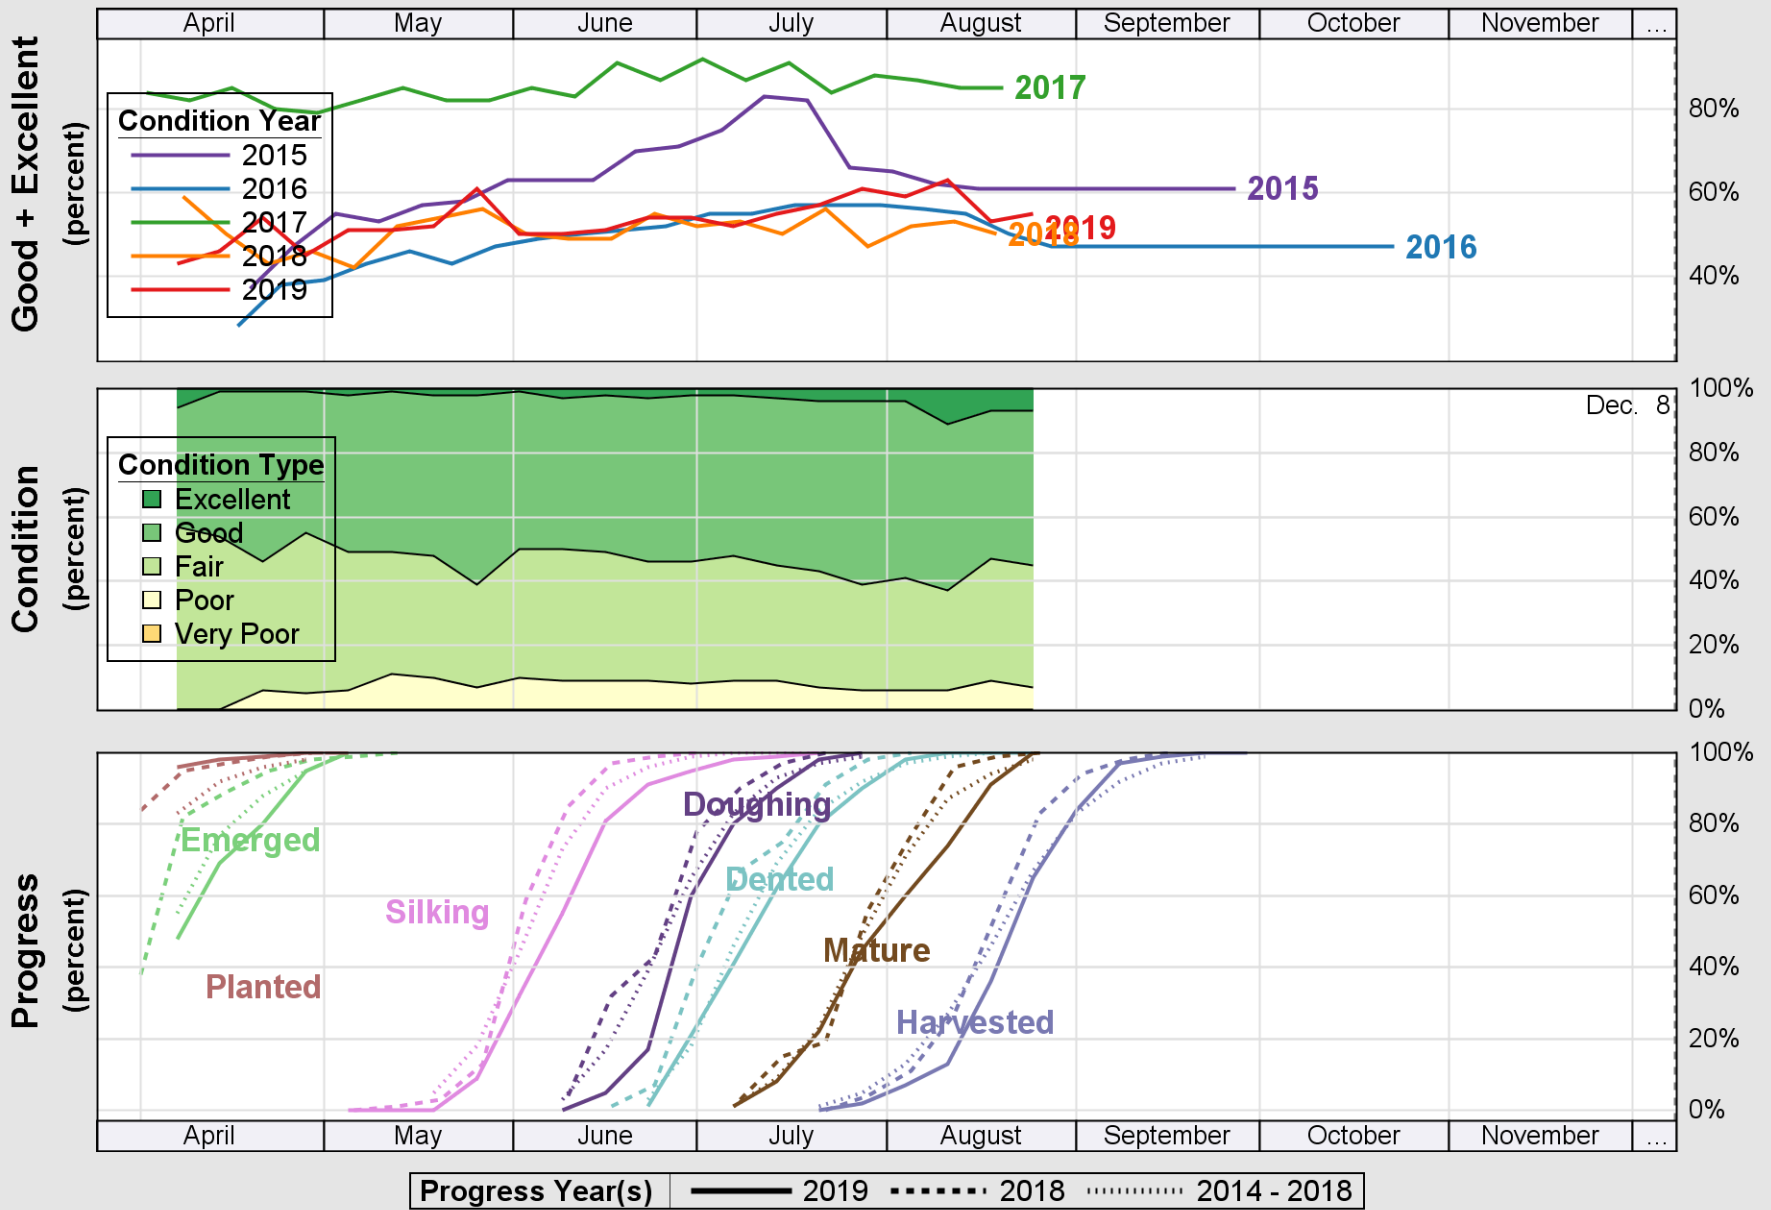

# Crop Progress and Condition: Corn in Louisiana , 2019

NASS

Source: National Agricultural Statistics Service (NASS), Crop Progress Report

USDA