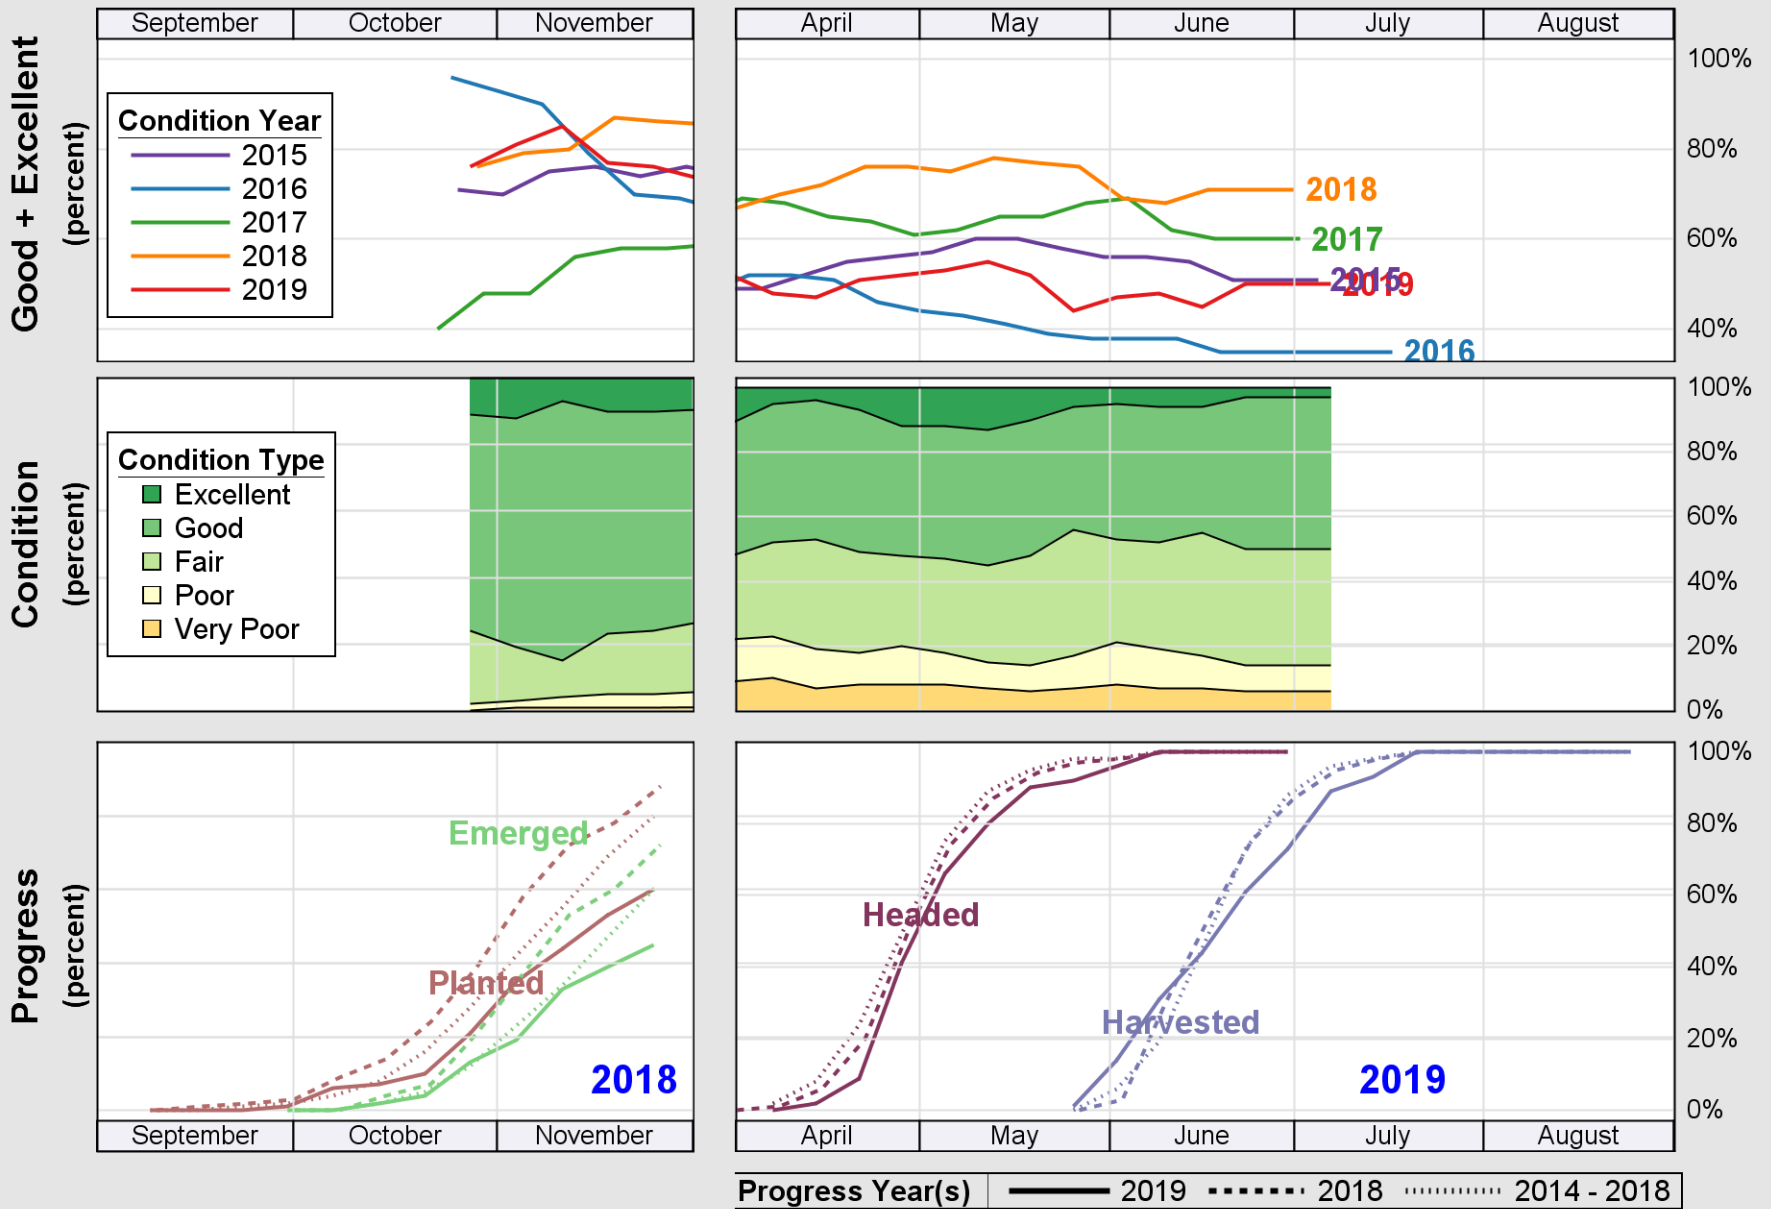

Source: National Agricultural Statistics Service (NASS), Crop Progress Report

Source: National Agricultural Statistics Service (NASS), Crop Progress Report

USDA Crop Progress and Condition: Pasture and Range in North Carolina , 2019 NASS

Source: National Agricultural Statistics Service (NASS), Crop Progress Report

Source: National Agricultural Statistics Service (NASS), Crop Progress Report

Source: National Agricultural Statistics Service (NASS), Crop Progress Report

USDA

Crop Progress and Condition: Winter Wheat in North Carolina , 2019

NASS

Source: National Agricultural Statistics Service (NASS), Crop Progress Report