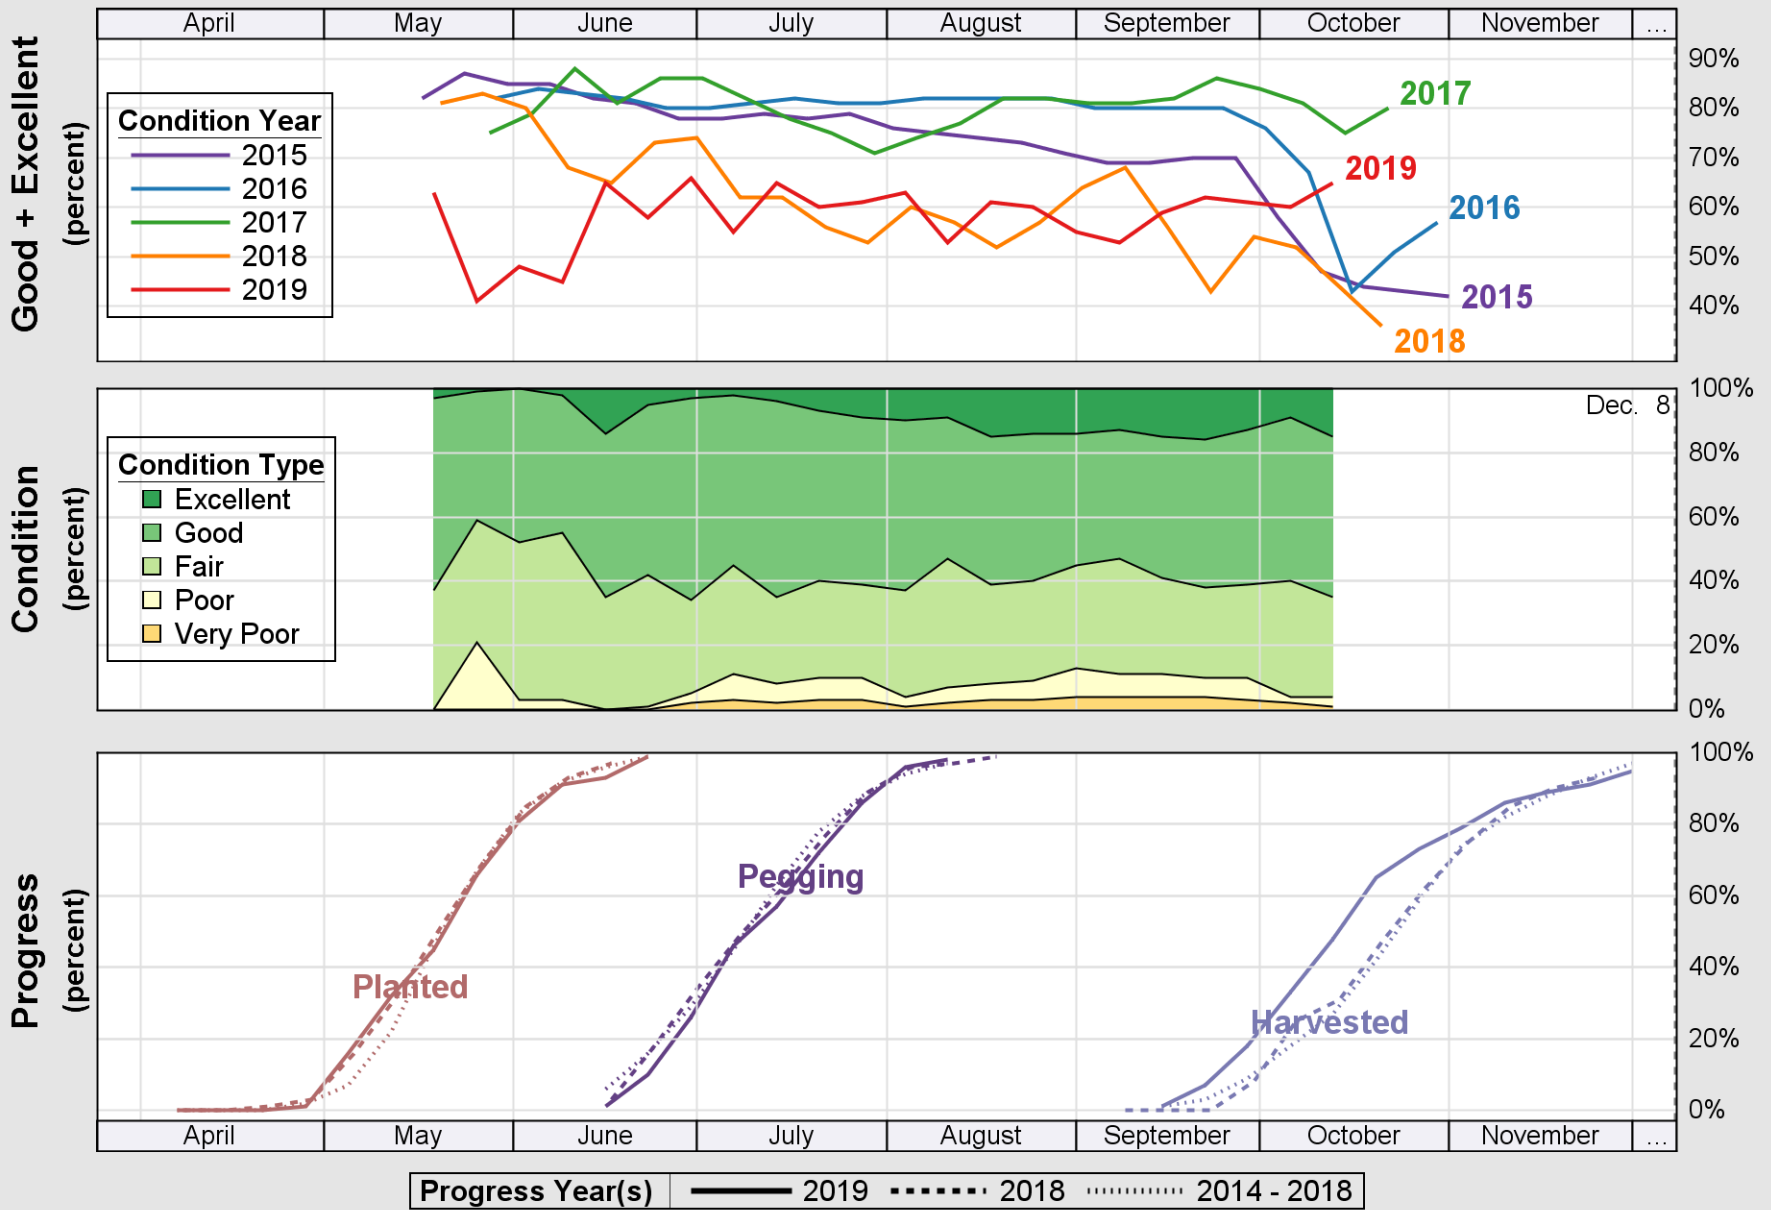

Source: National Agricultural Statistics Service (NASS), Crop Progress Report

Source: National Agricultural Statistics Service (NASS), Crop Progress Report

USDA Crop Progress and Condition: Pasture and Range in North Carolina , 2019 NASS

Source: National Agricultural Statistics Service (NASS), Crop Progress Report

Source: National Agricultural Statistics Service (NASS), Crop Progress Report

Source: National Agricultural Statistics Service (NASS), Crop Progress Report

USDA

Crop Progress and Condition: Winter Wheat in North Carolina , 2019

NASS

Source: National Agricultural Statistics Service (NASS), Crop Progress Report