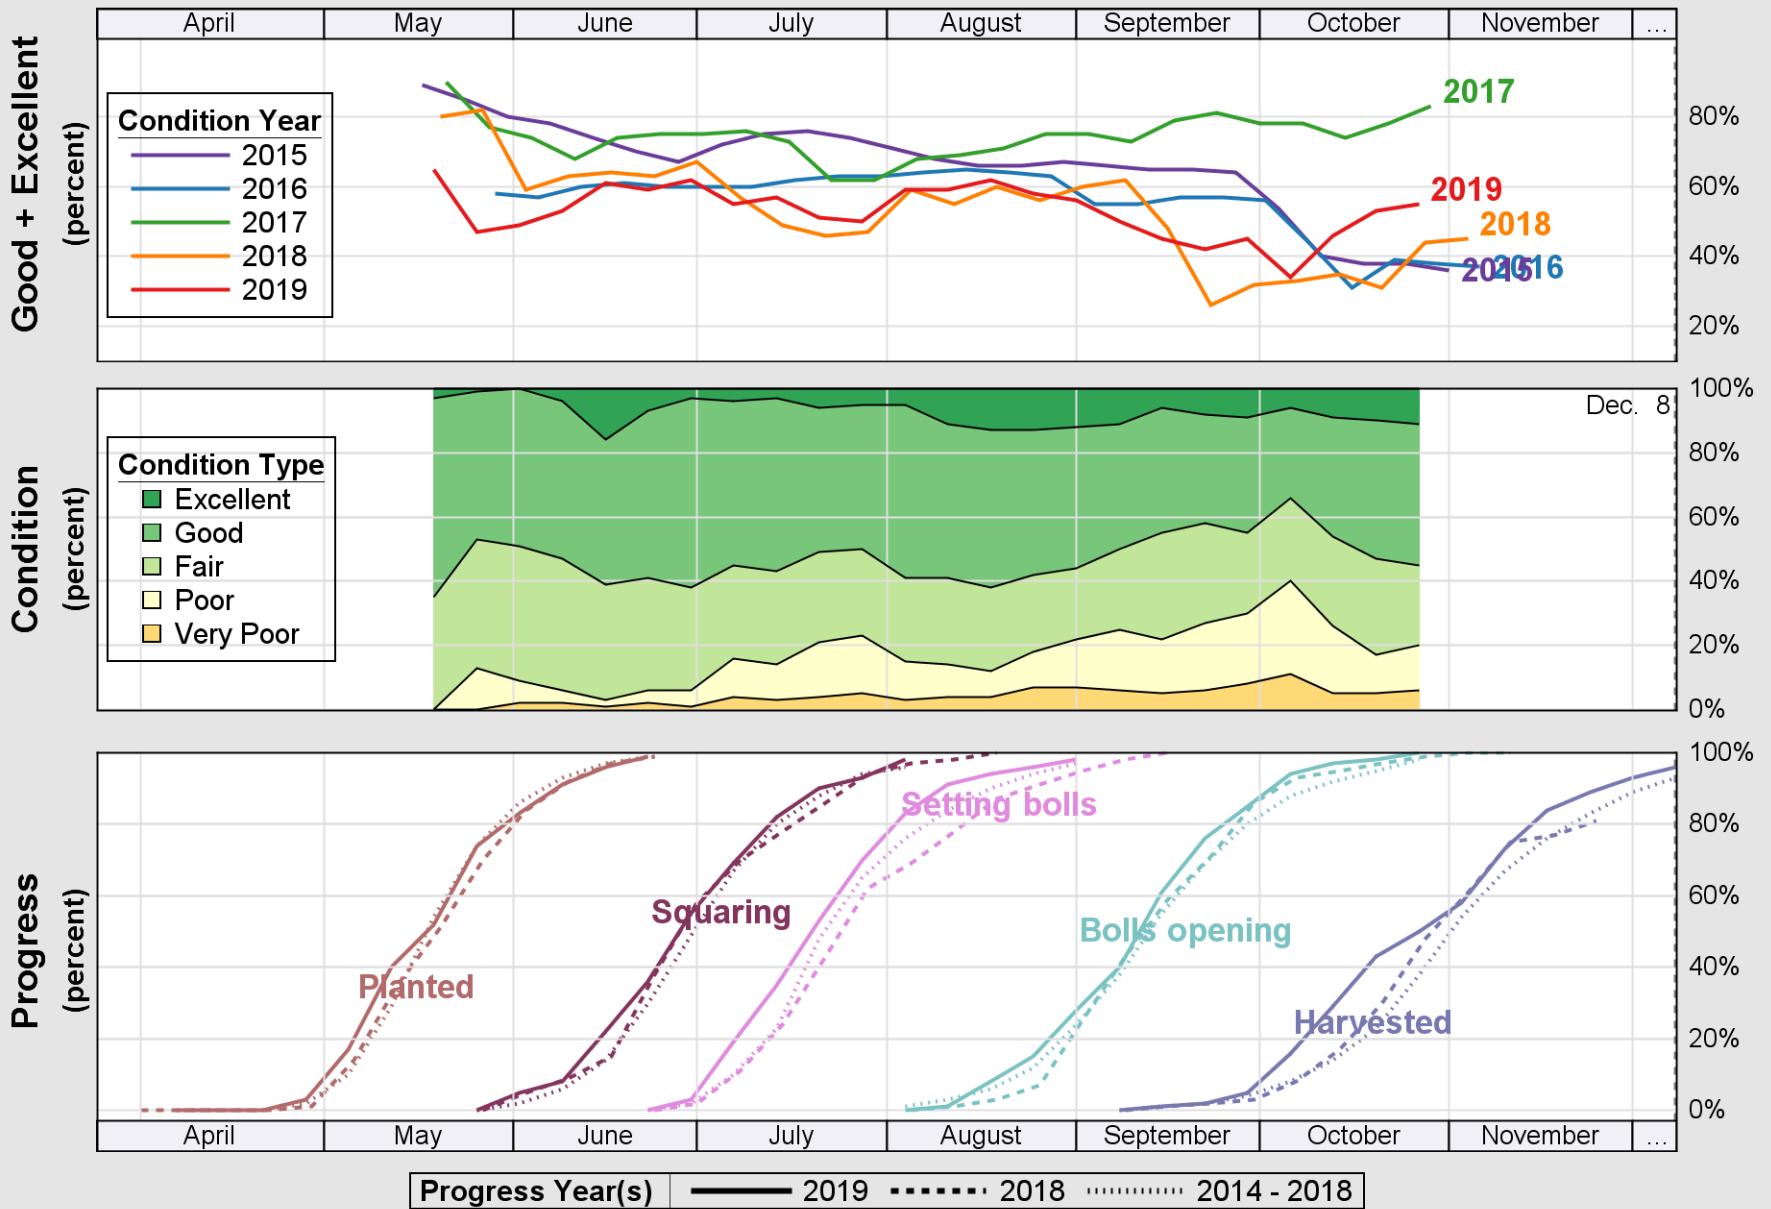

Source: National Agricultural Statistics Service (NASS), Crop Progress Report

Source: National Agricultural Statistics Service (NASS), Crop Progress Report

USDA Crop Progress and Condition: Pasture and Range in North Carolina , 2019 NASS

Source: National Agricultural Statistics Service (NASS), Crop Progress Report

Source: National Agricultural Statistics Service (NASS), Crop Progress Report

Source: National Agricultural Statistics Service (NASS), Crop Progress Report

USDA

Crop Progress and Condition: Winter Wheat in North Carolina , 2019

NASS

Source: National Agricultural Statistics Service (NASS), Crop Progress Report