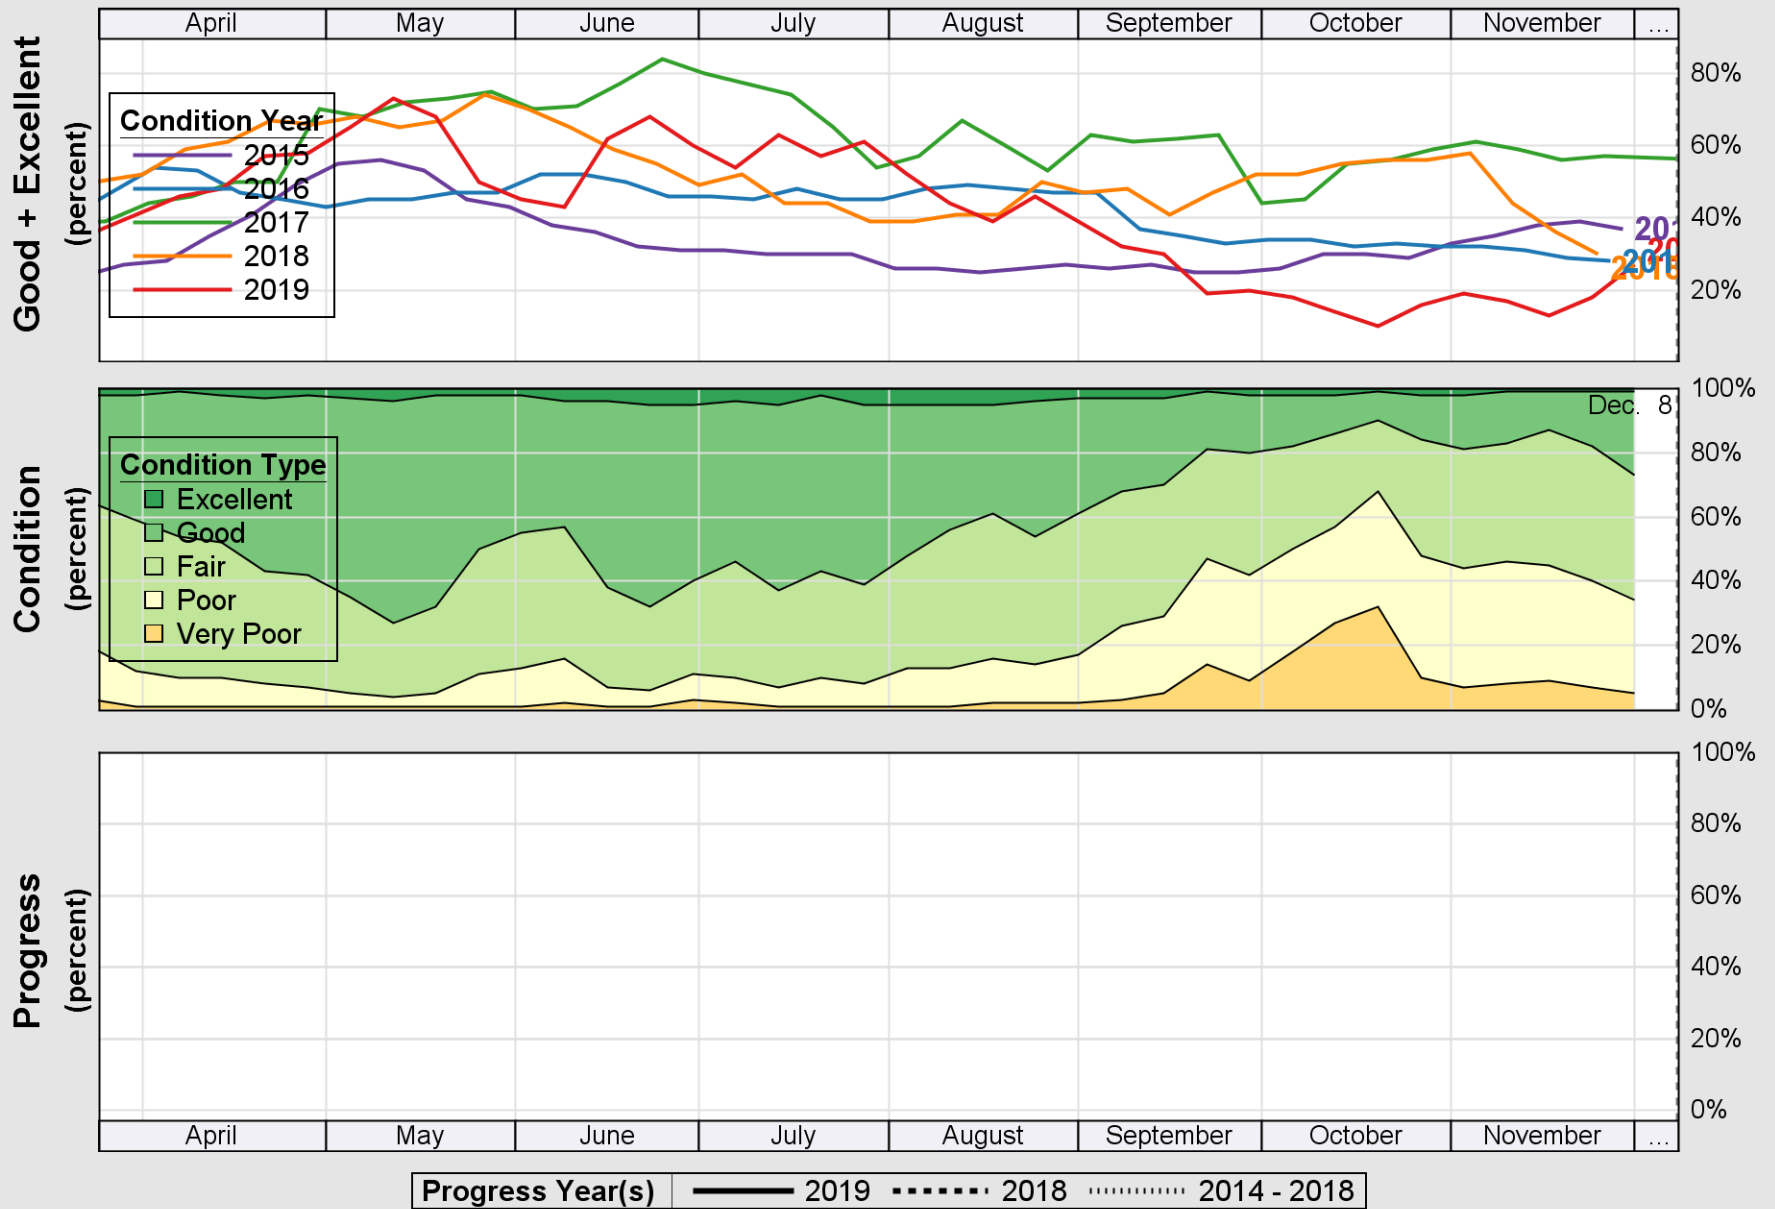

Source: National Agricultural Statistics Service (NASS), Crop Progress Report

Source: National Agricultural Statistics Service (NASS), Crop Progress Report

USDA Crop Progress and Condition: Pasture and Range in North Carolina , 2019 NASS

Source: National Agricultural Statistics Service (NASS), Crop Progress Report

Source: National Agricultural Statistics Service (NASS), Crop Progress Report

Source: National Agricultural Statistics Service (NASS), Crop Progress Report

USDA

Crop Progress and Condition: Winter Wheat in North Carolina , 2019

NASS

Source: National Agricultural Statistics Service (NASS), Crop Progress Report