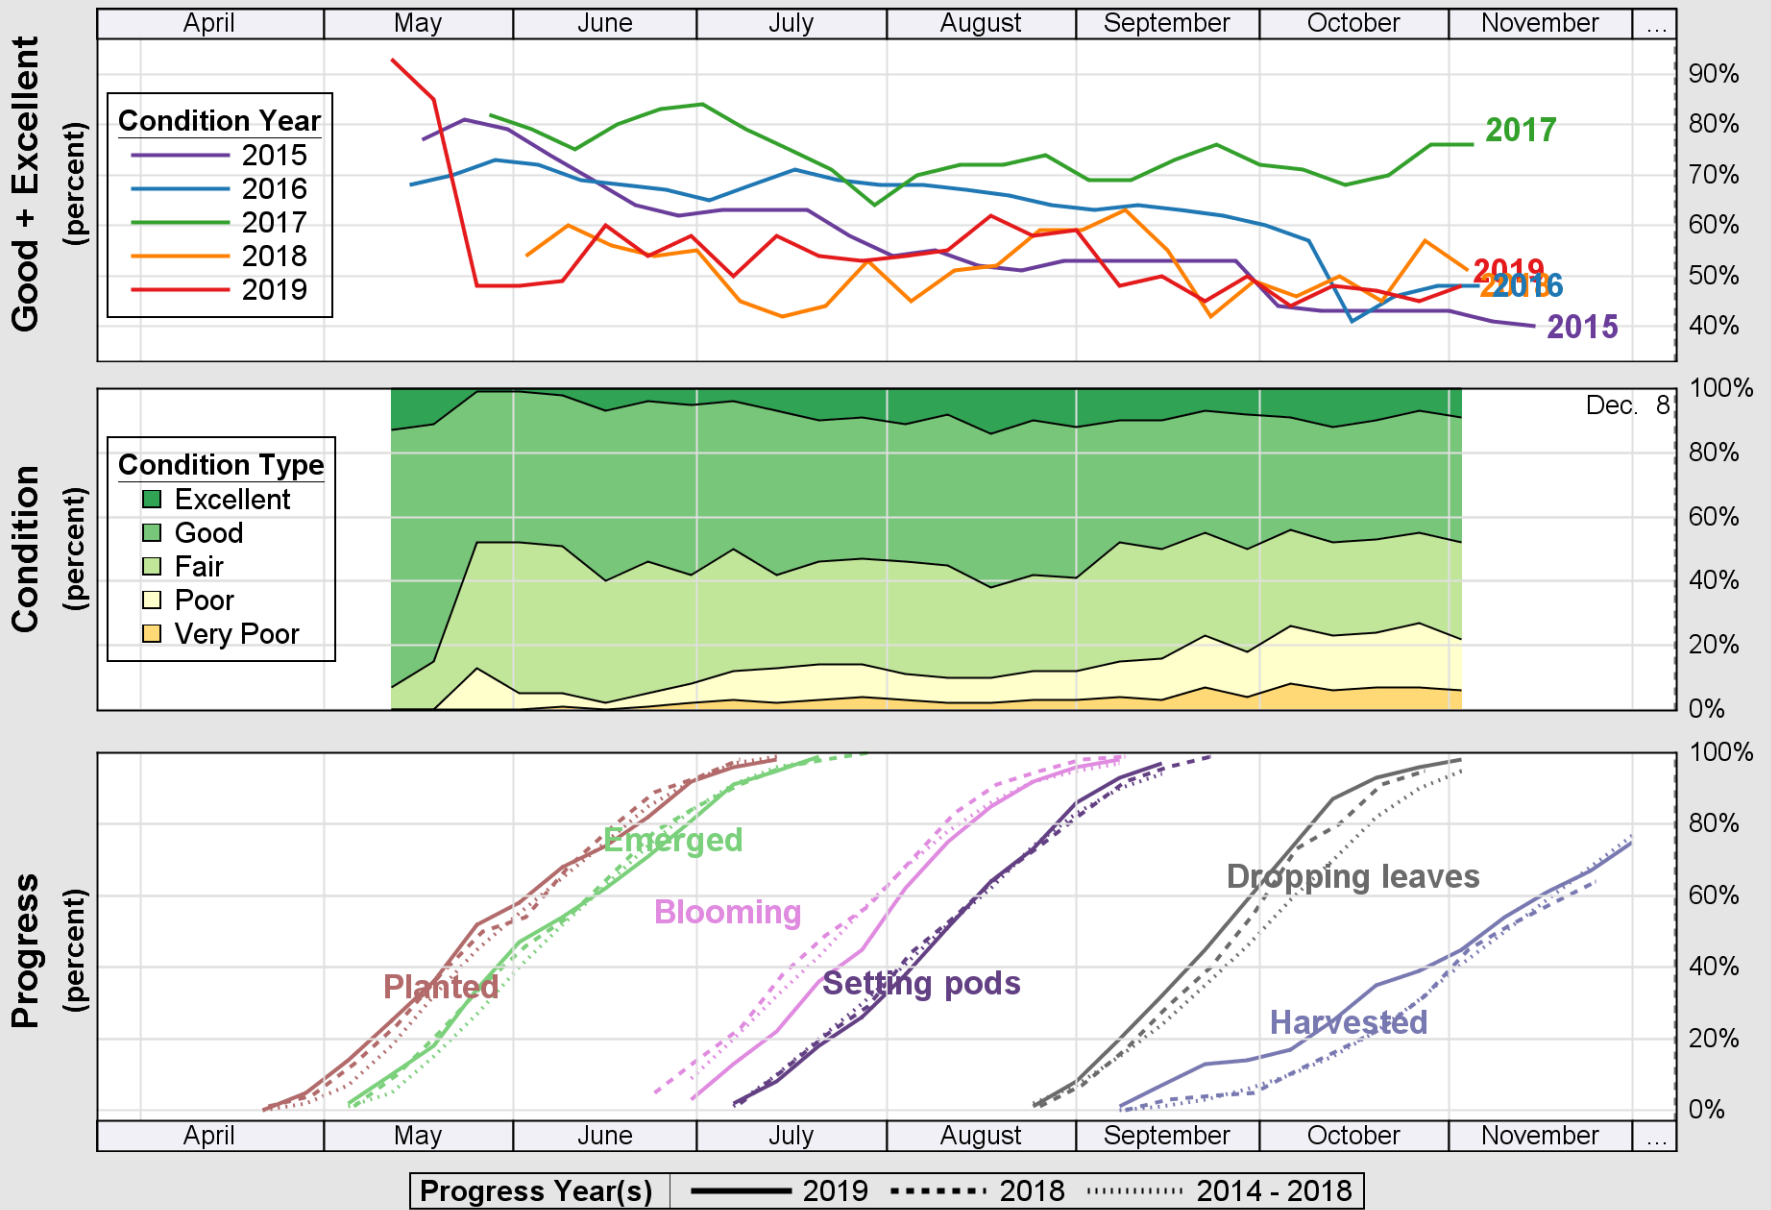

Source: National Agricultural Statistics Service (NASS), Crop Progress Report

Source: National Agricultural Statistics Service (NASS), Crop Progress Report

USDA Crop Progress and Condition: Pasture and Range in North Carolina , 2019 NASS

Source: National Agricultural Statistics Service (NASS), Crop Progress Report

Source: National Agricultural Statistics Service (NASS), Crop Progress Report

Source: National Agricultural Statistics Service (NASS), Crop Progress Report

USDA

Crop Progress and Condition: Winter Wheat in North Carolina , 2019

NASS

Source: National Agricultural Statistics Service (NASS), Crop Progress Report