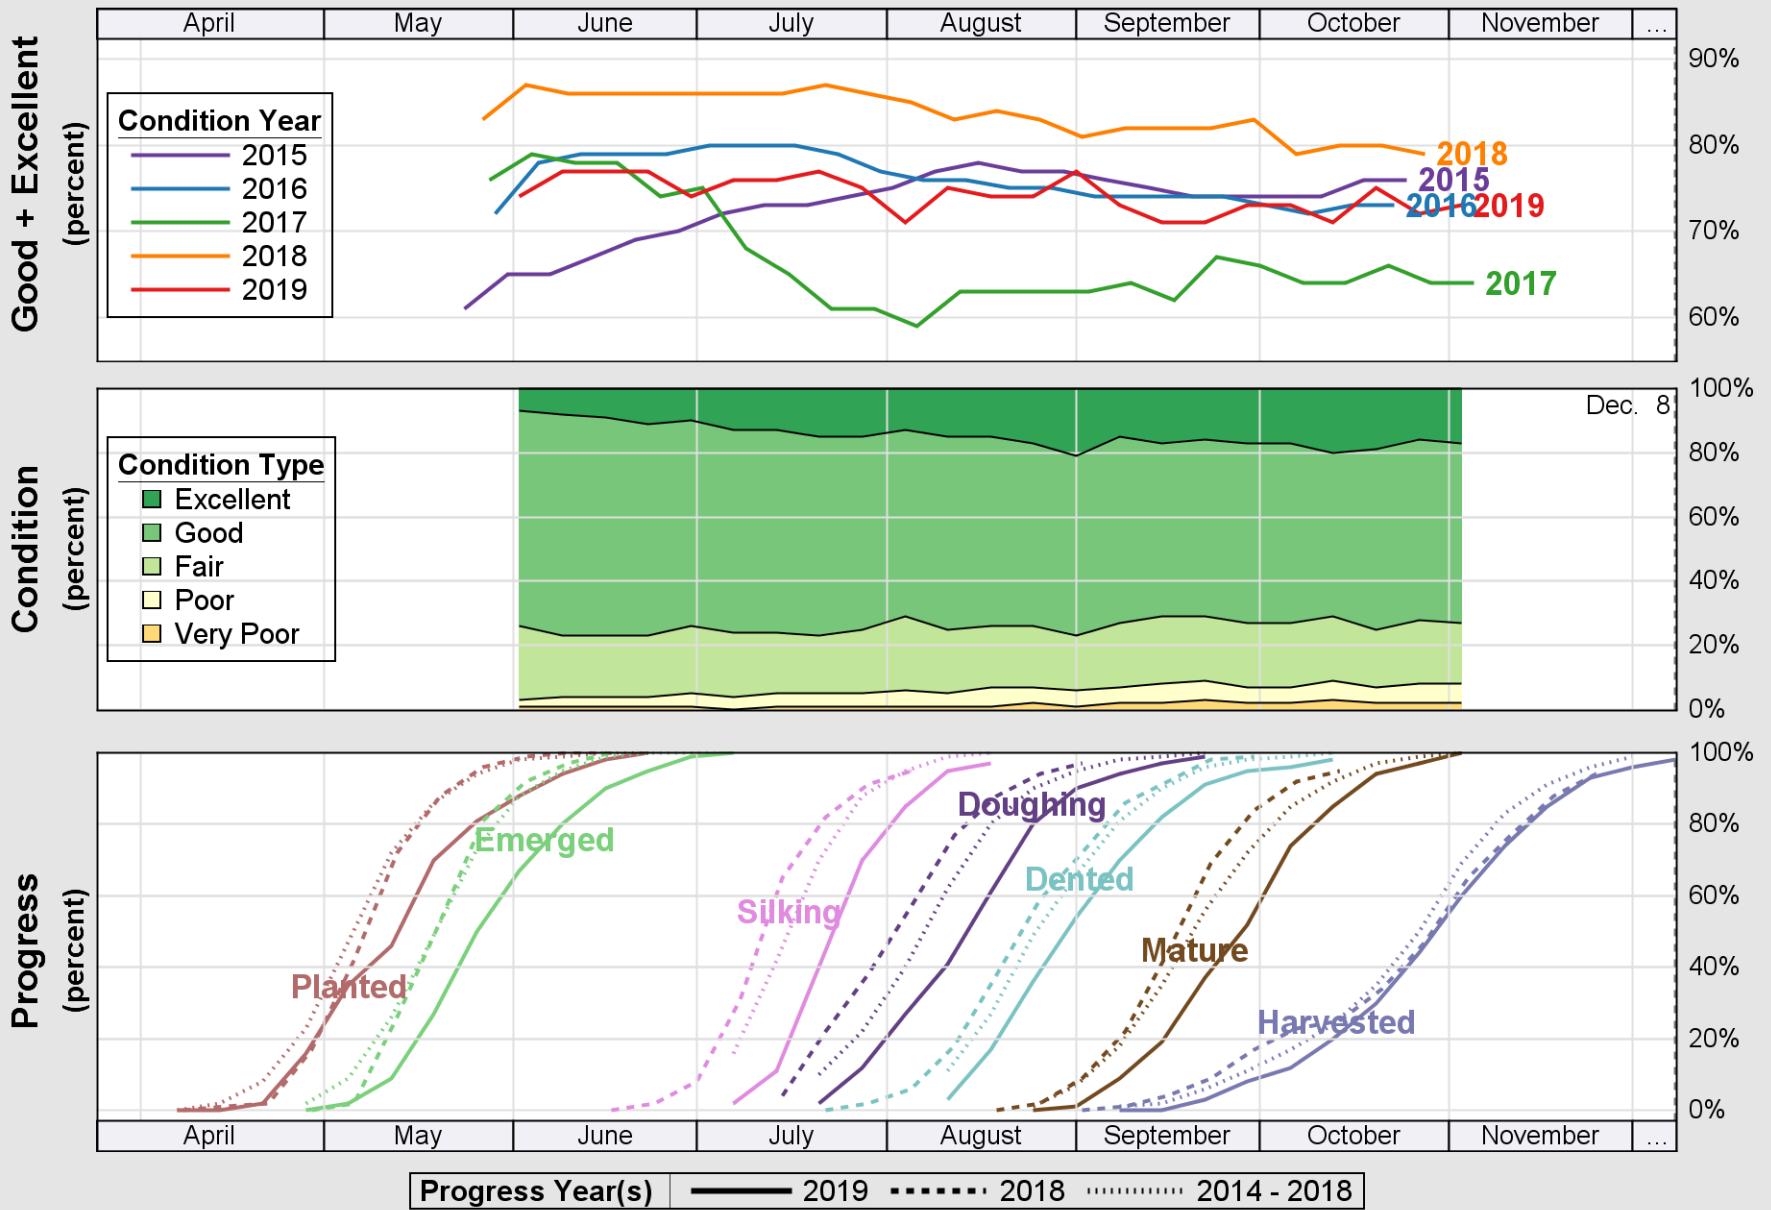

USDA

Crop Progress and Condition: Corn in Nebraska , 2019

NASS

Source: National Agricultural Statistics Service (NASS), Crop Progress Report

Source: National Agricultural Statistics Service (NASS), Crop Progress Report

USDA

Crop Progress and Condition: Pasture and Range in Nebraska , 2019

NASS

Source: National Agricultural Statistics Service (NASS), Crop Progress Report

Source: National Agricultural Statistics Service (NASS), Crop Progress Report

Source: National Agricultural Statistics Service (NASS), Crop Progress Report

USDA

Crop Progress and Condition: Winter Wheat in Nebraska , 2019

NASS

Source: National Agricultural Statistics Service (NASS), Crop Progress Report