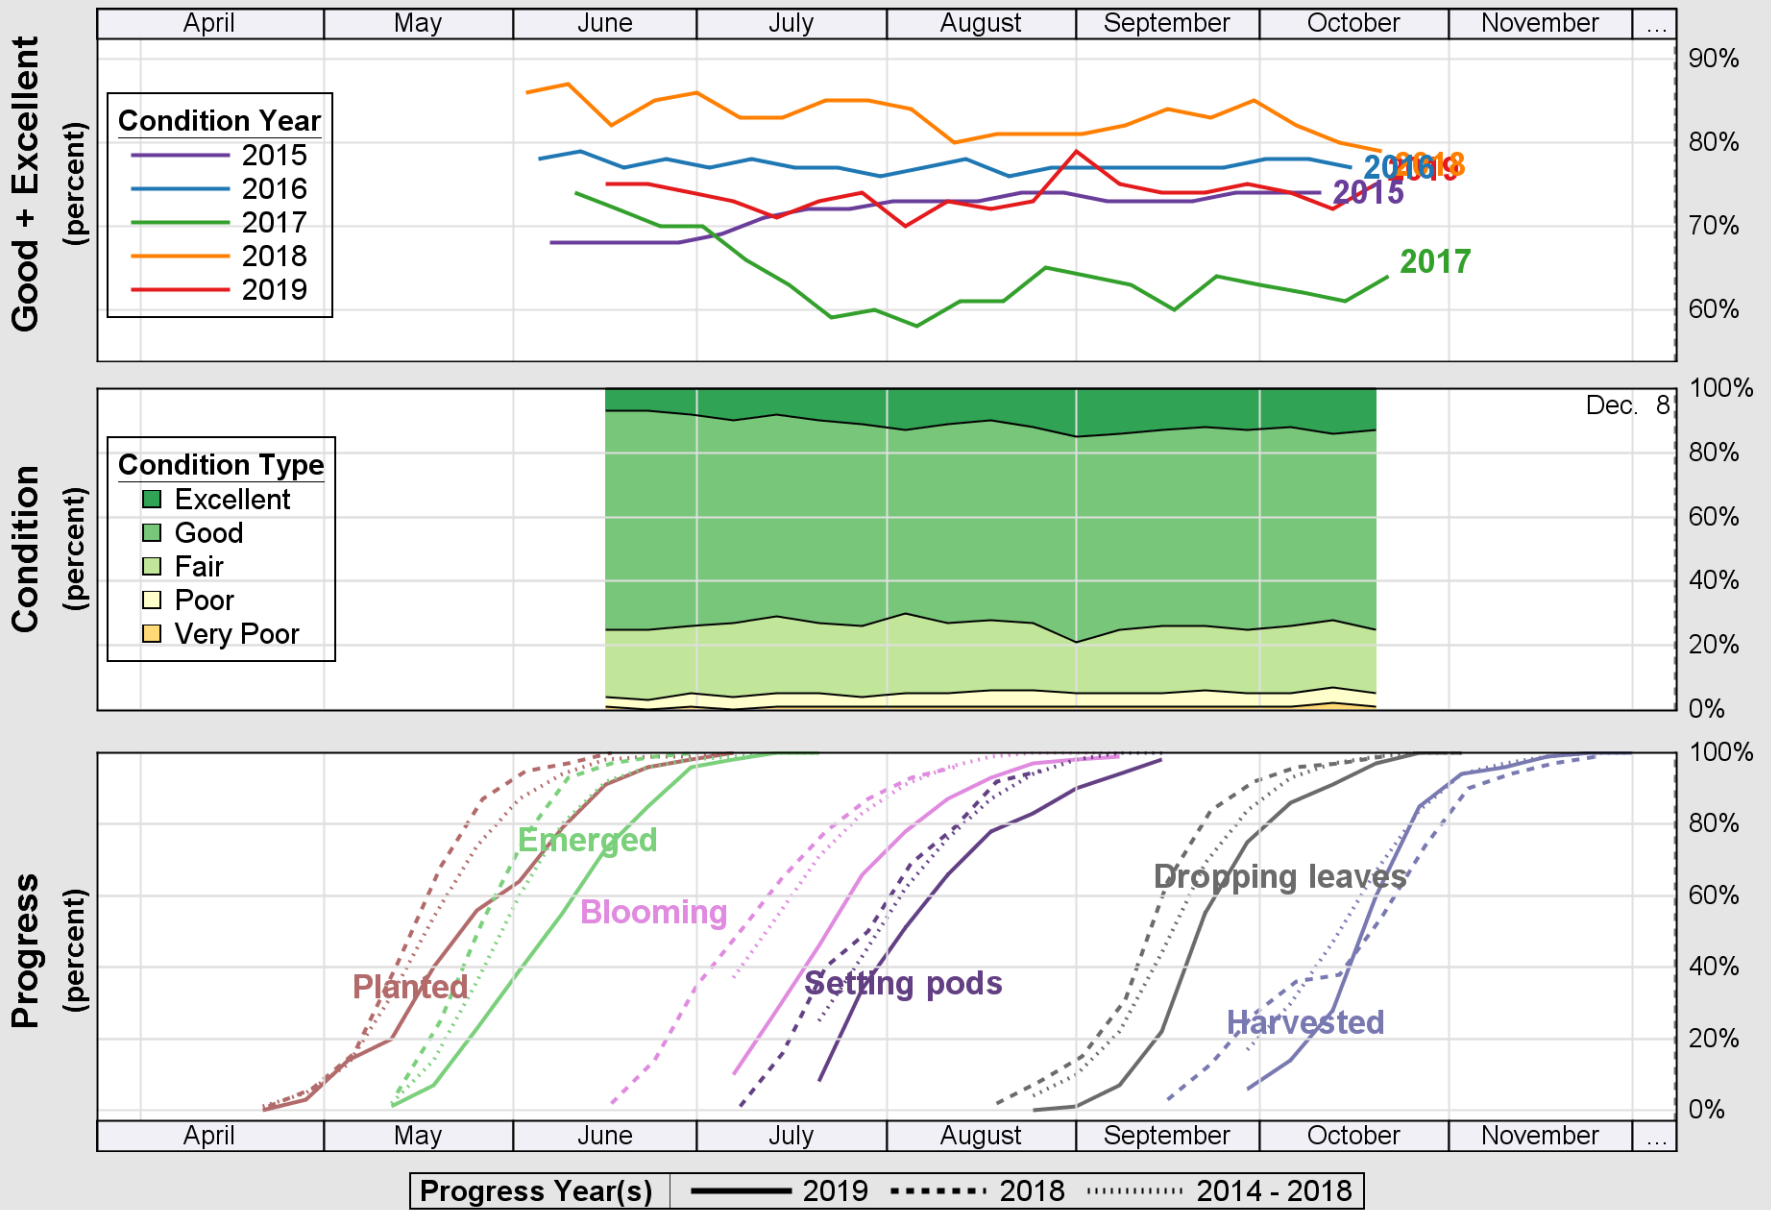

USDA

Crop Progress and Condition: Corn in Nebraska , 2019

NASS

Source: National Agricultural Statistics Service (NASS), Crop Progress Report

Source: National Agricultural Statistics Service (NASS), Crop Progress Report

USDA

Crop Progress and Condition: Pasture and Range in Nebraska , 2019

NASS

Source: National Agricultural Statistics Service (NASS), Crop Progress Report

Source: National Agricultural Statistics Service (NASS), Crop Progress Report

Source: National Agricultural Statistics Service (NASS), Crop Progress Report

USDA

Crop Progress and Condition: Winter Wheat in Nebraska , 2019

NASS

Source: National Agricultural Statistics Service (NASS), Crop Progress Report