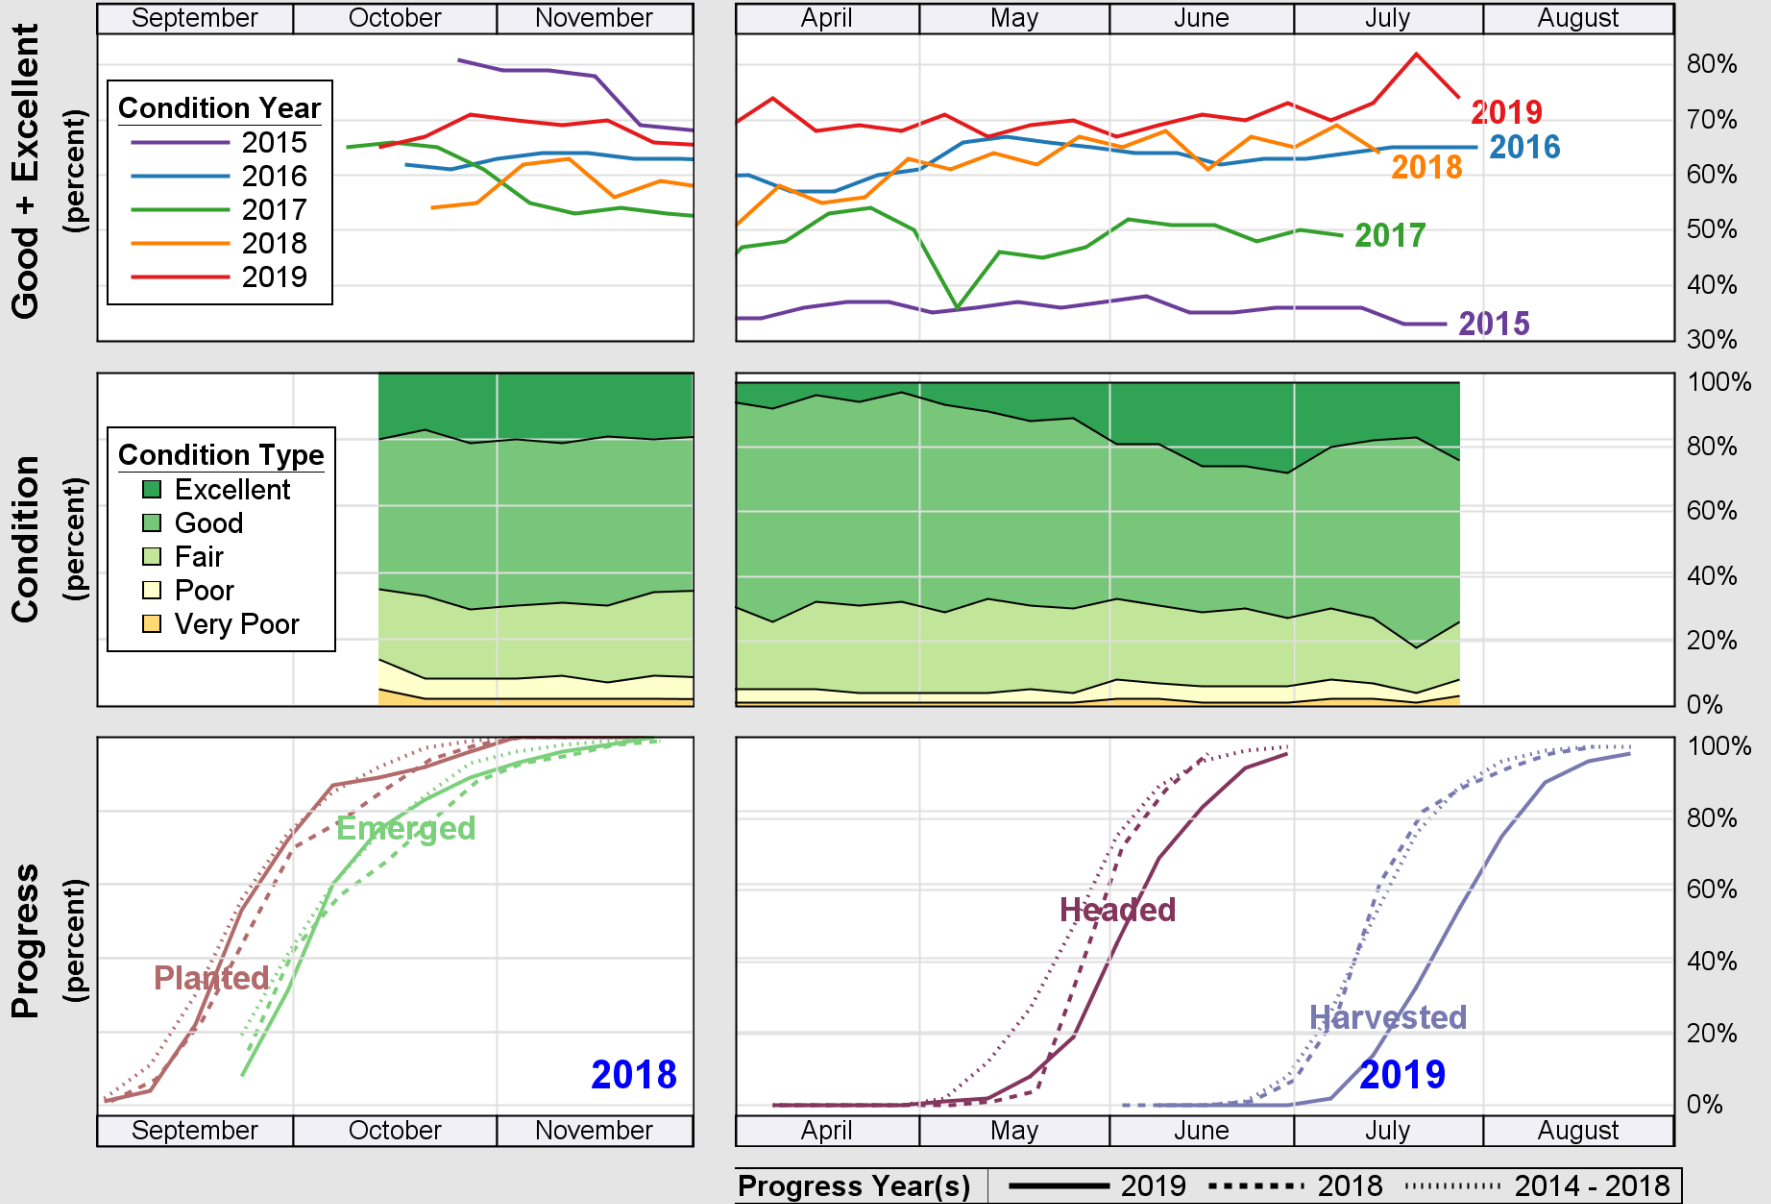

USDA

Crop Progress and Condition: Corn in Nebraska , 2019

NASS

Source: National Agricultural Statistics Service (NASS), Crop Progress Report

Source: National Agricultural Statistics Service (NASS), Crop Progress Report

USDA

Crop Progress and Condition: Pasture and Range in Nebraska , 2019

NASS

Source: National Agricultural Statistics Service (NASS), Crop Progress Report

Source: National Agricultural Statistics Service (NASS), Crop Progress Report

Source: National Agricultural Statistics Service (NASS), Crop Progress Report

USDA

Crop Progress and Condition: Winter Wheat in Nebraska , 2019

NASS

Source: National Agricultural Statistics Service (NASS), Crop Progress Report