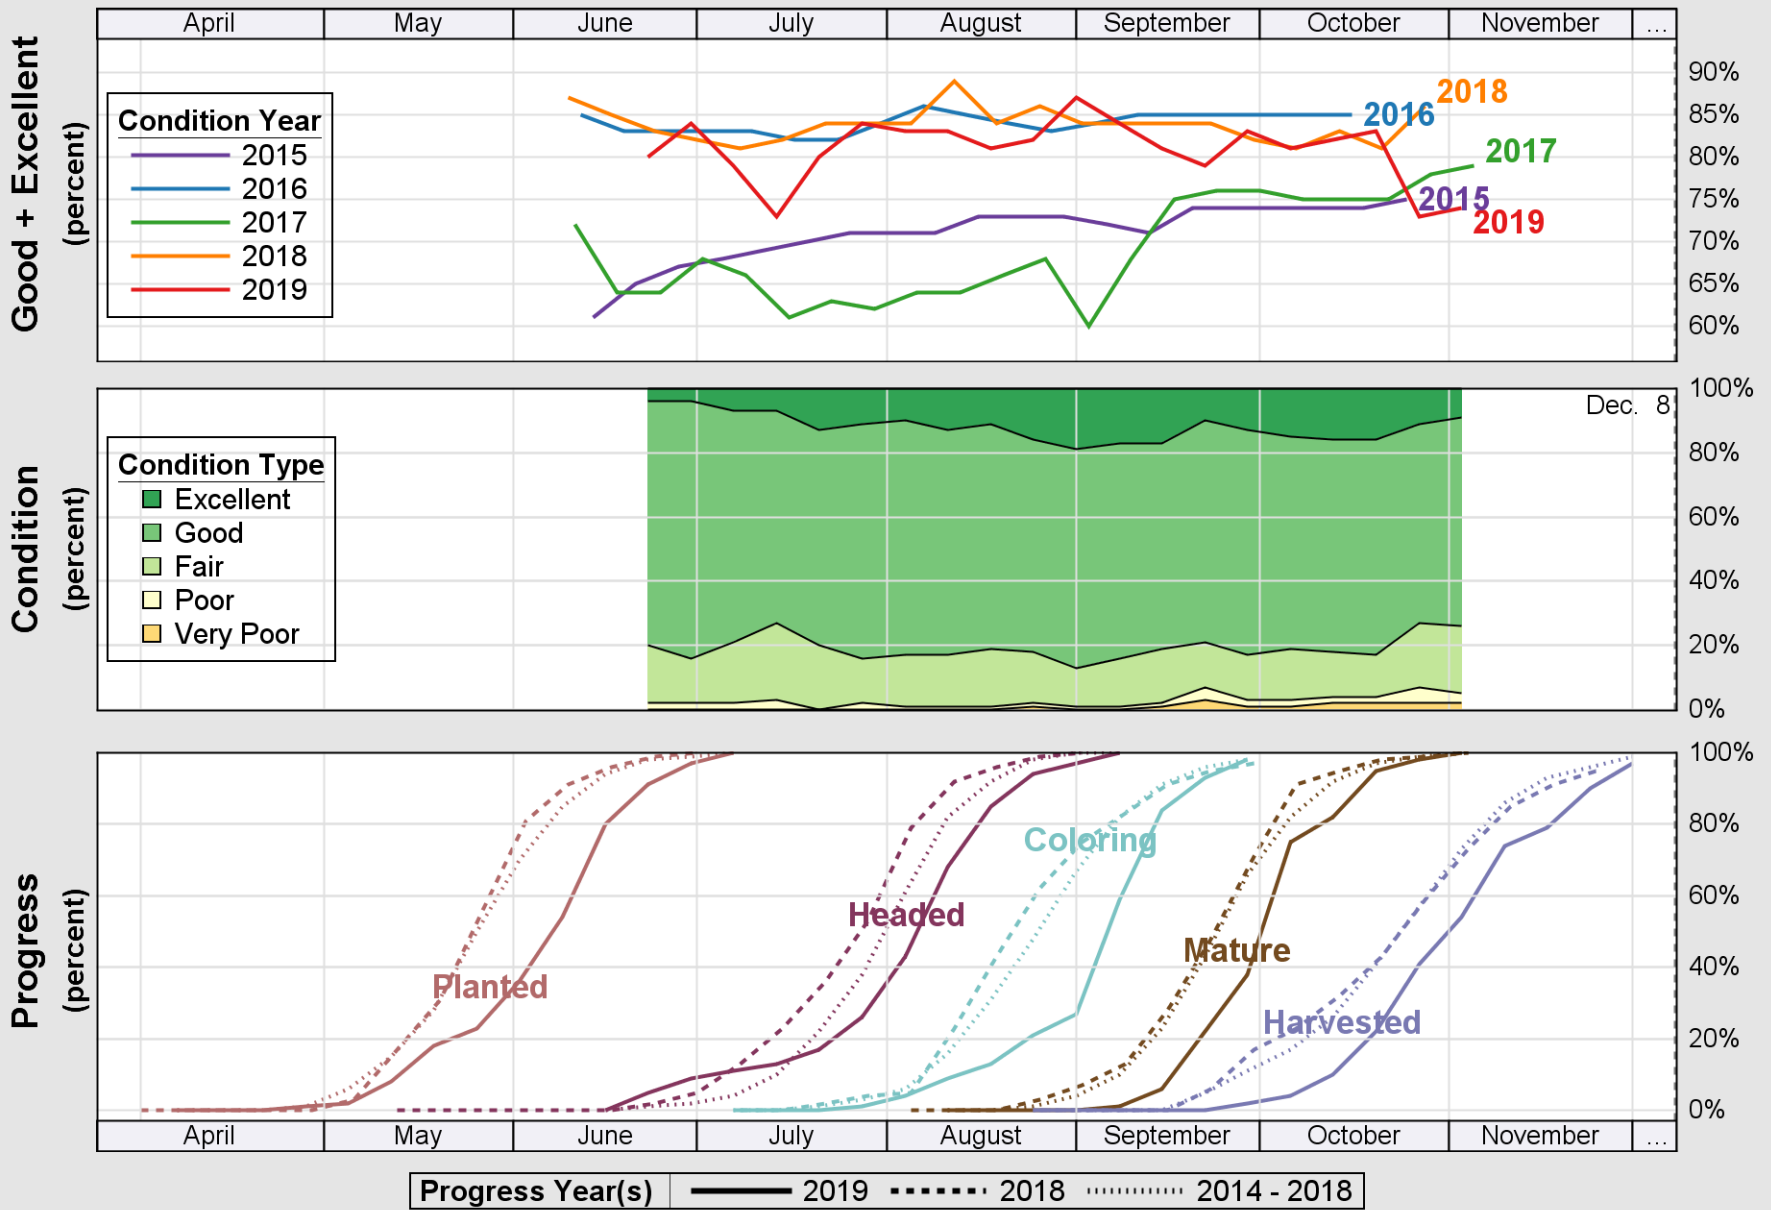

USDA

Crop Progress and Condition: Corn in Nebraska , 2019

NASS

Source: National Agricultural Statistics Service (NASS), Crop Progress Report

Source: National Agricultural Statistics Service (NASS), Crop Progress Report

USDA

Crop Progress and Condition: Pasture and Range in Nebraska , 2019

NASS

Source: National Agricultural Statistics Service (NASS), Crop Progress Report

Source: National Agricultural Statistics Service (NASS), Crop Progress Report

Source: National Agricultural Statistics Service (NASS), Crop Progress Report

USDA

Crop Progress and Condition: Winter Wheat in Nebraska , 2019

NASS

Source: National Agricultural Statistics Service (NASS), Crop Progress Report