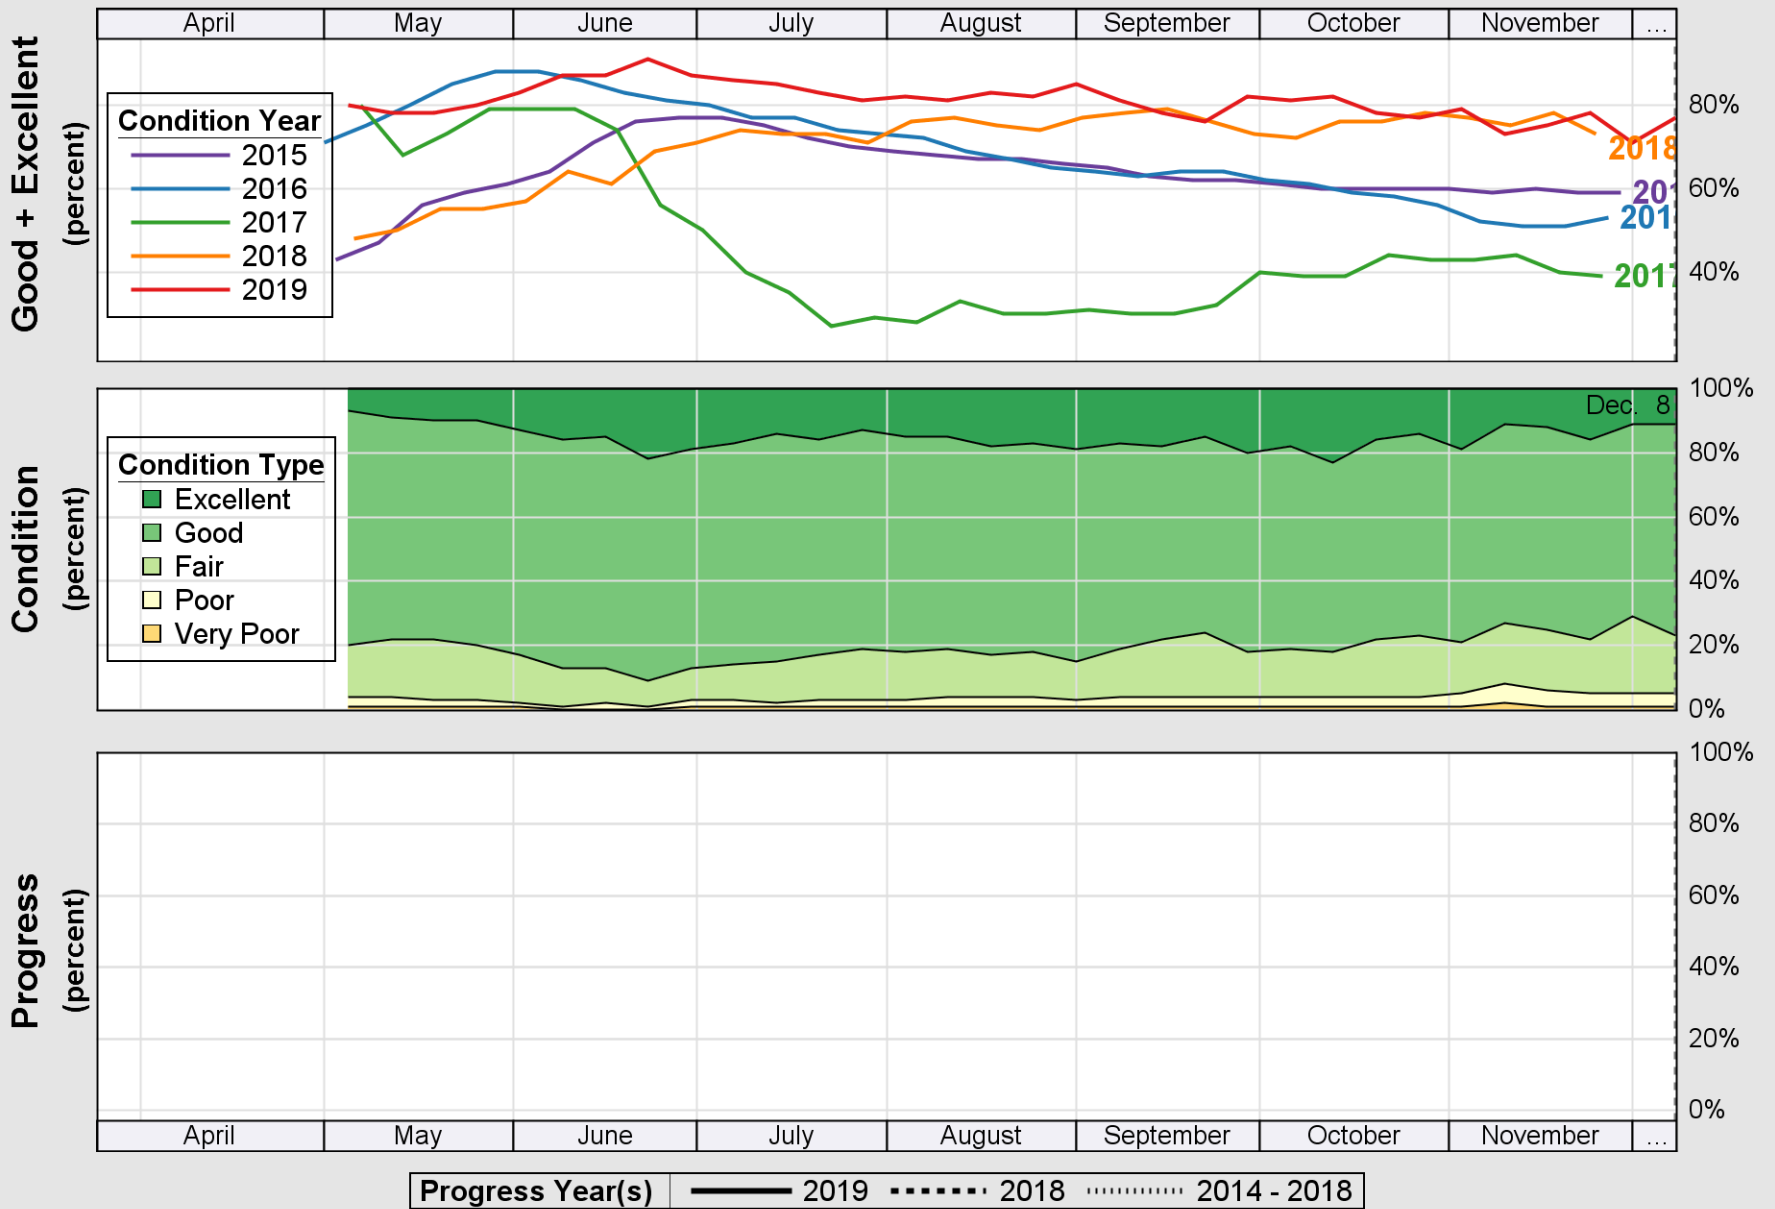

USDA

Crop Progress and Condition: Corn in Nebraska , 2019

NASS

Source: National Agricultural Statistics Service (NASS), Crop Progress Report

Source: National Agricultural Statistics Service (NASS), Crop Progress Report

USDA

Crop Progress and Condition: Pasture and Range in Nebraska , 2019

NASS

Source: National Agricultural Statistics Service (NASS), Crop Progress Report

Source: National Agricultural Statistics Service (NASS), Crop Progress Report

Source: National Agricultural Statistics Service (NASS), Crop Progress Report

USDA

Crop Progress and Condition: Winter Wheat in Nebraska , 2019

NASS

Source: National Agricultural Statistics Service (NASS), Crop Progress Report