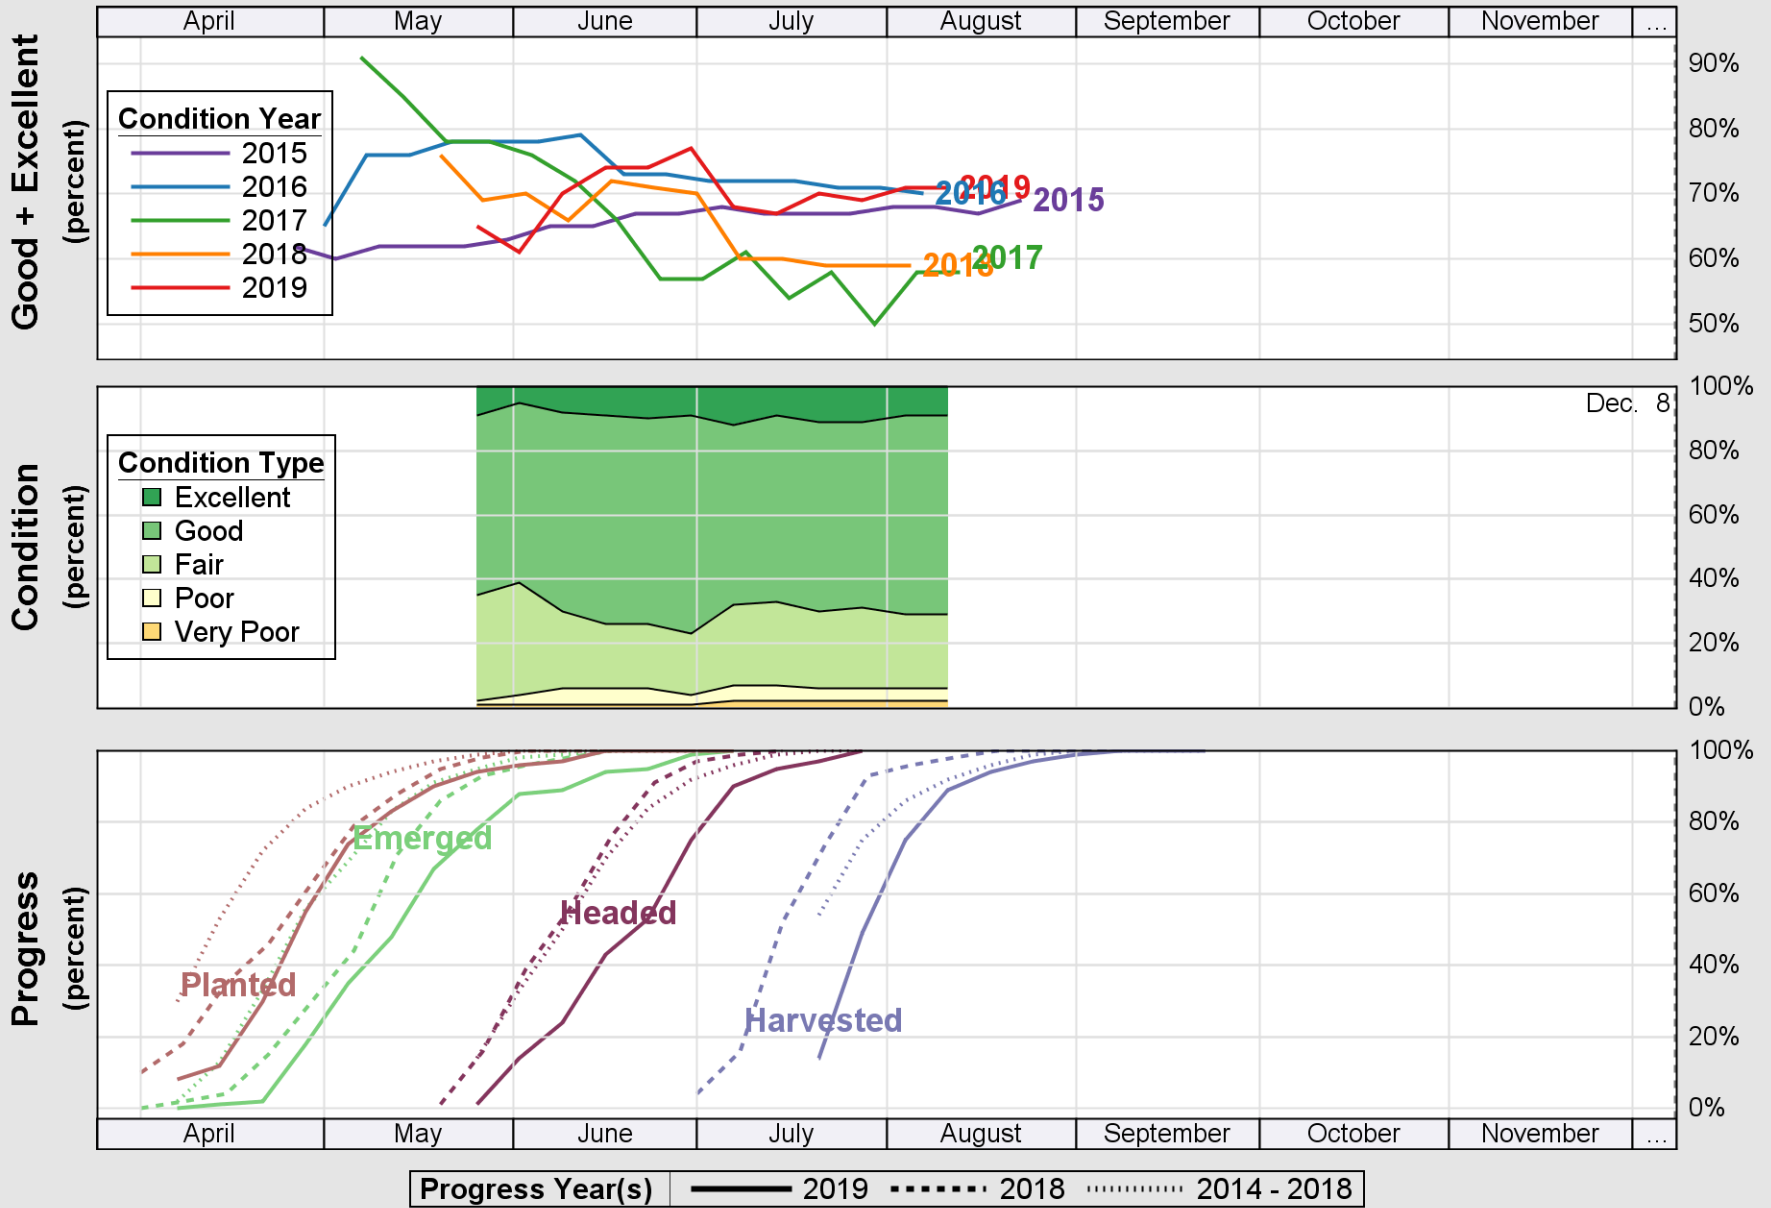

USDA

Crop Progress and Condition: Corn in Nebraska , 2019

NASS

Source: National Agricultural Statistics Service (NASS), Crop Progress Report

Source: National Agricultural Statistics Service (NASS), Crop Progress Report

USDA

Crop Progress and Condition: Pasture and Range in Nebraska , 2019

NASS

Source: National Agricultural Statistics Service (NASS), Crop Progress Report

Source: National Agricultural Statistics Service (NASS), Crop Progress Report

Source: National Agricultural Statistics Service (NASS), Crop Progress Report

USDA

Crop Progress and Condition: Winter Wheat in Nebraska , 2019

NASS

Source: National Agricultural Statistics Service (NASS), Crop Progress Report