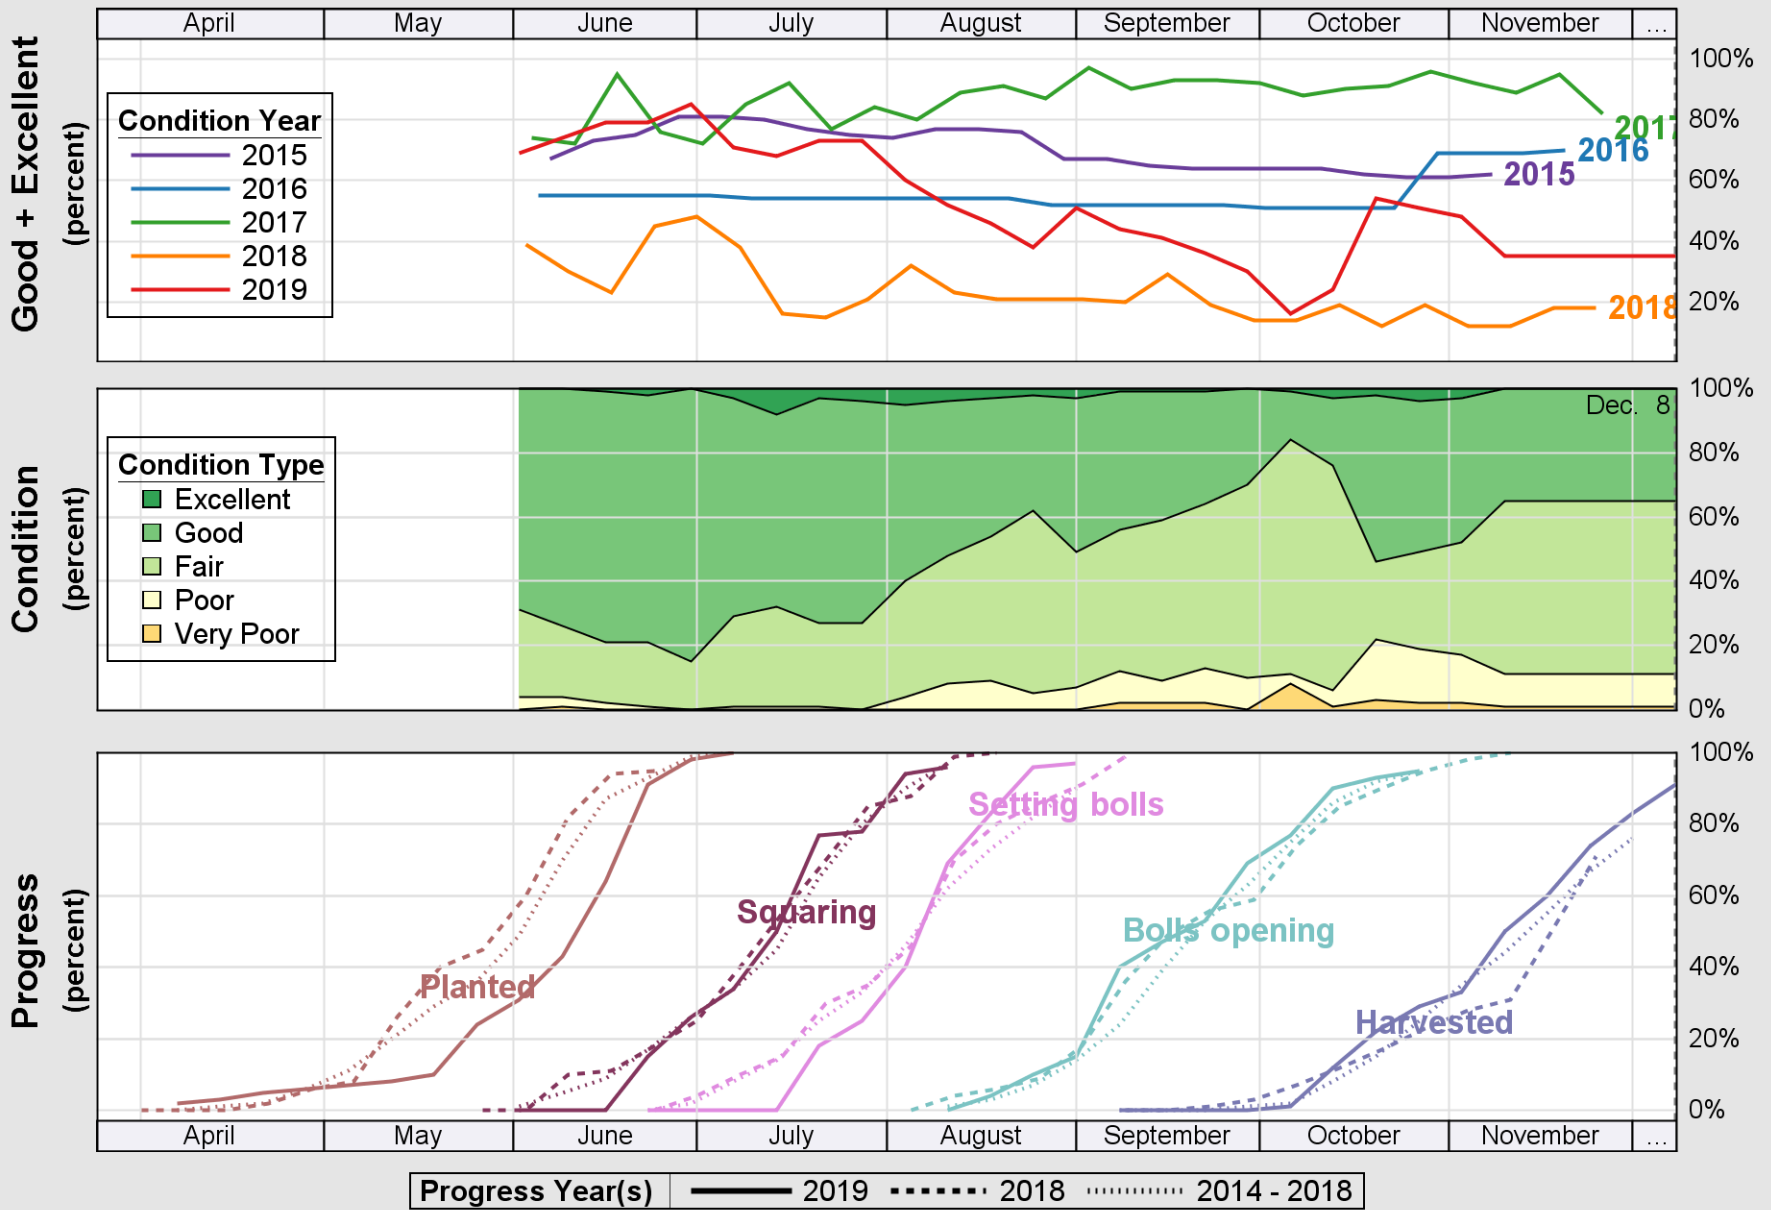

USDA

Crop Progress and Condition: Corn in Oklahoma , 2019

NASS

Source: National Agricultural Statistics Service (NASS), Crop Progress Report

USDA

Crop Progress and Condition: Cotton in Oklahoma , 2019

NASS

Source: National Agricultural Statistics Service (NASS), Crop Progress Report

USDA

Crop Progress and Condition: Pasture and Range in Oklahoma , 2019

NASS

Source: National Agricultural Statistics Service (NASS), Crop Progress Report

USDA

Crop Progress and Condition: Peanuts in Oklahoma , 2019