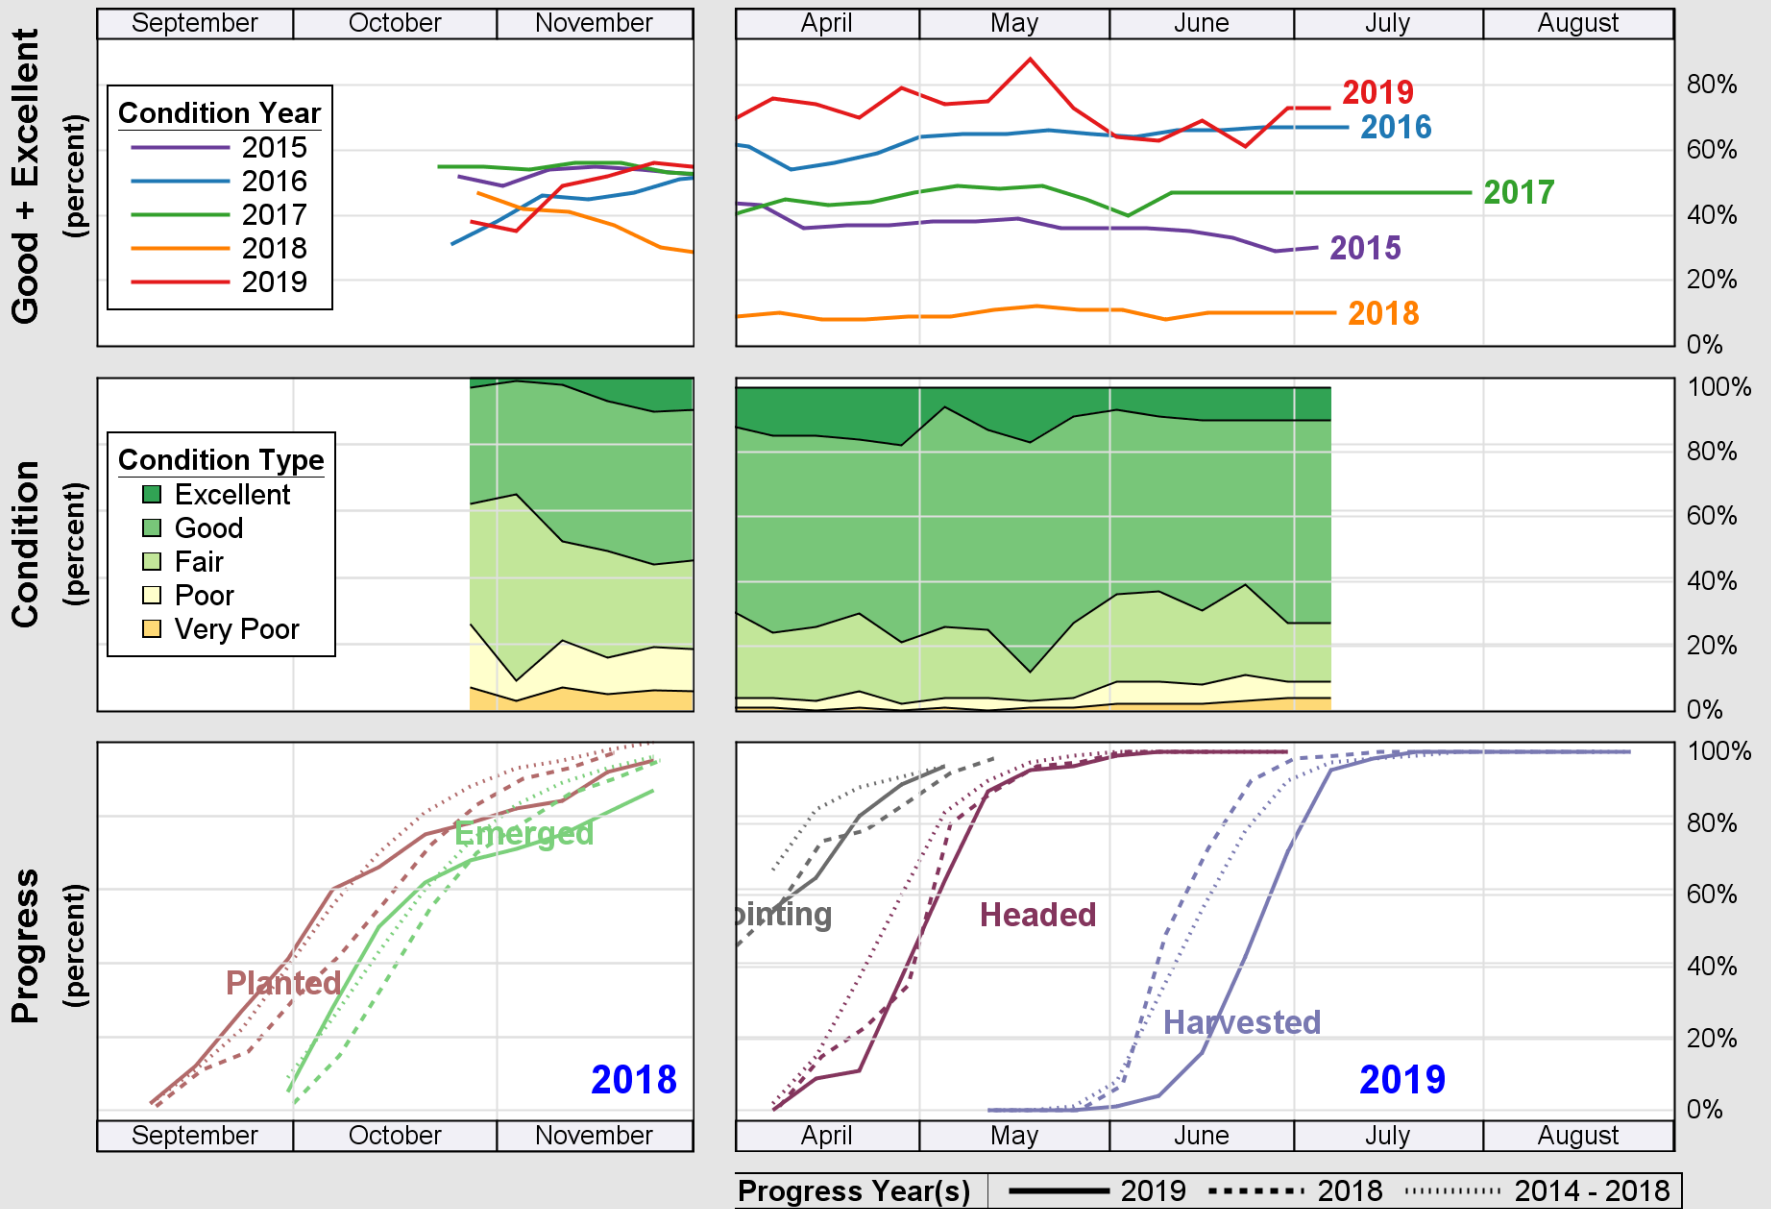

USDA

Crop Progress and Condition: Corn in Oklahoma , 2019

NASS

Source: National Agricultural Statistics Service (NASS), Crop Progress Report

USDA

Crop Progress and Condition: Cotton in Oklahoma , 2019

NASS

Source: National Agricultural Statistics Service (NASS), Crop Progress Report

NASS

Source: National Agricultural Statistics Service (NASS), Crop Progress Report

USDA

Crop Progress and Condition: Sorghum in Oklahoma , 2019

NASS

Source: National Agricultural Statistics Service (NASS), Crop Progress Report

USDA

Crop Progress and Condition: Soybeans in Oklahoma , 2019

NASS

Source: National Agricultural Statistics Service (NASS), Crop Progress Report

USDA

Crop Progress and Condition: Winter Wheat in Oklahoma , 2019

NASS

Source: National Agricultural Statistics Service (NASS), Crop Progress Report