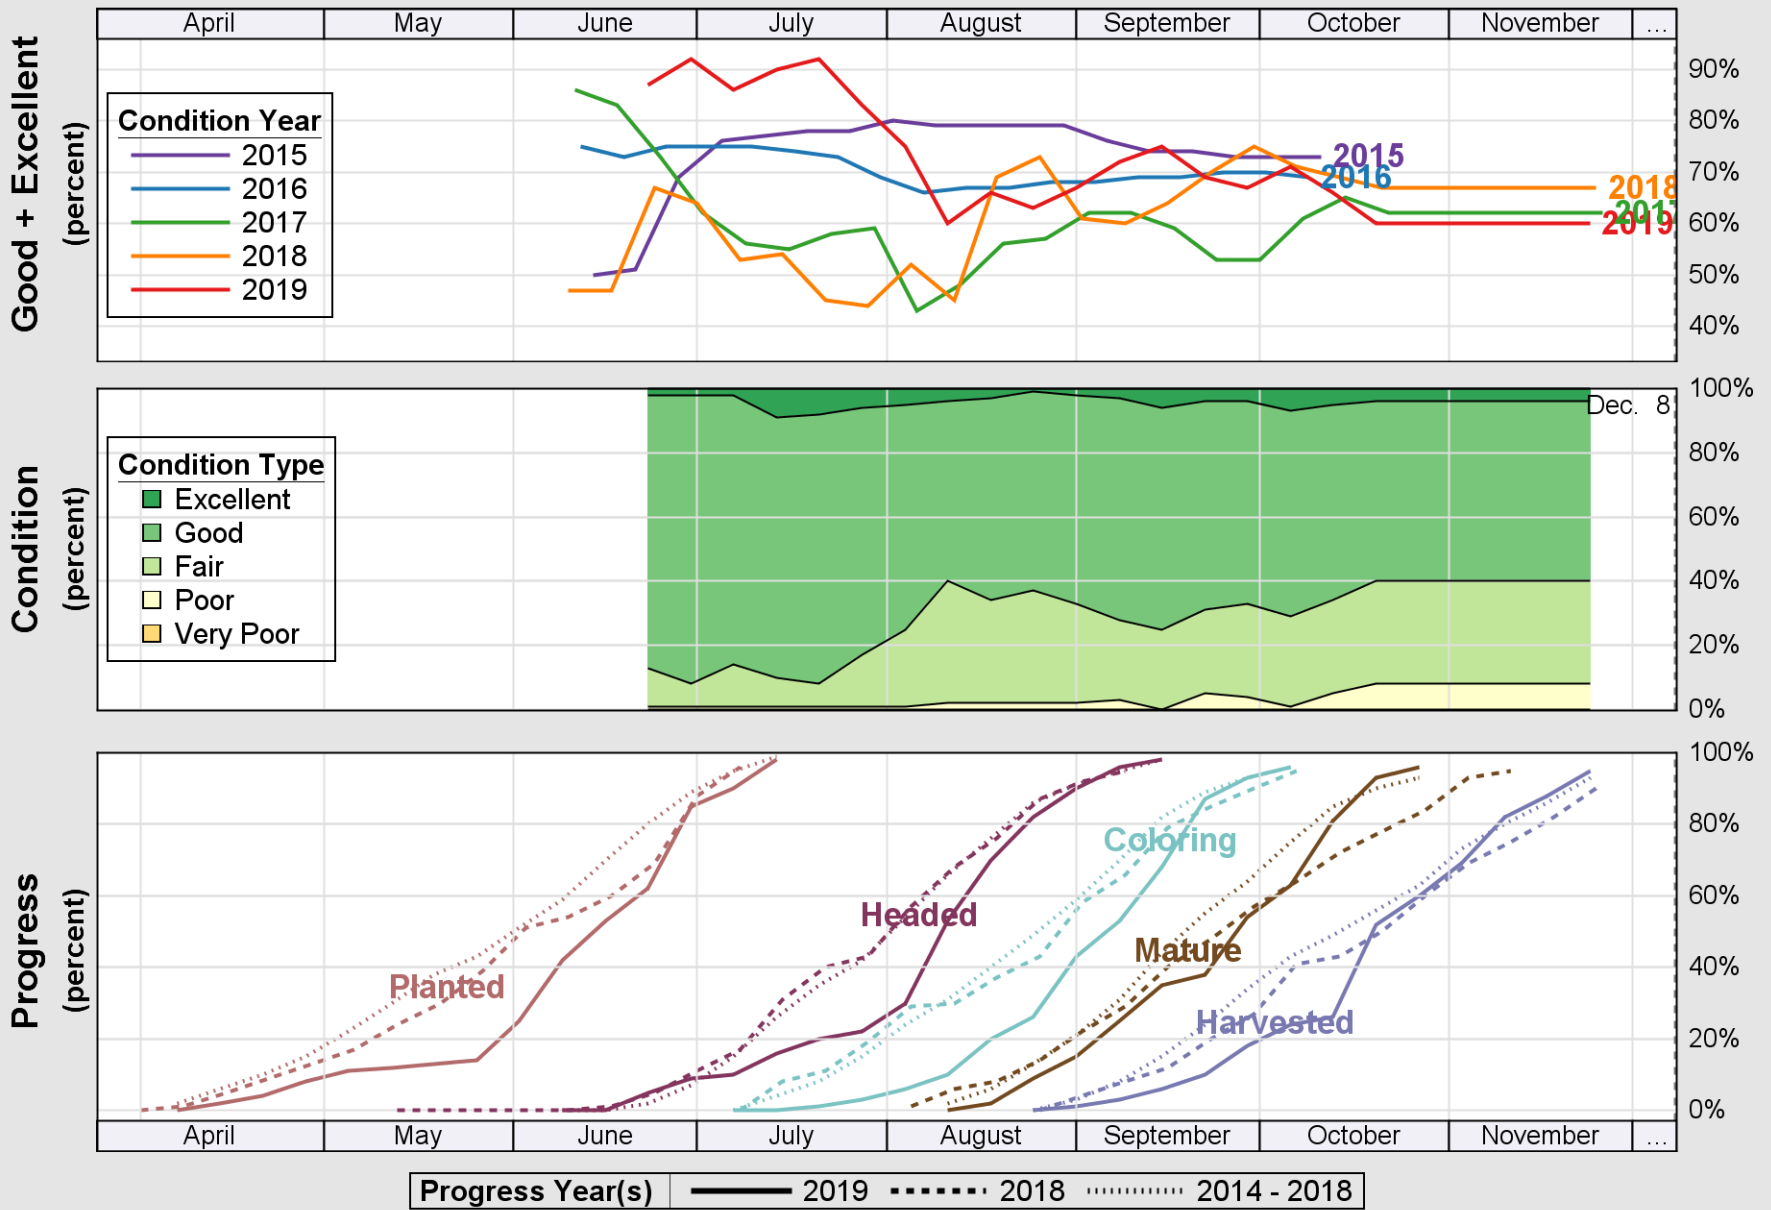

USDA

Crop Progress and Condition: Corn in Oklahoma , 2019

NASS

Source: National Agricultural Statistics Service (NASS), Crop Progress Report

USDA

Crop Progress and Condition: Cotton in Oklahoma , 2019

NASS

Source: National Agricultural Statistics Service (NASS), Crop Progress Report

USDA

Crop Progress and Condition: Pasture and Range in Oklahoma , 2019

NASS

Source: National Agricultural Statistics Service (NASS), Crop Progress Report

USDA

Crop Progress and Condition: Peanuts in Oklahoma , 2019

NASS

Source: National Agricultural Statistics Service (NASS), Crop Progress Report

USDA

Crop Progress and Condition: Sorghum in Oklahoma , 2019

NASS

Source: National Agricultural Statistics Service (NASS), Crop Progress Report

USDA

Crop Progress and Condition: Soybeans in Oklahoma , 2019

NASS

Source: National Agricultural Statistics Service (NASS), Crop Progress Report

USDA

Crop Progress and Condition: Winter Wheat in Oklahoma , 2019