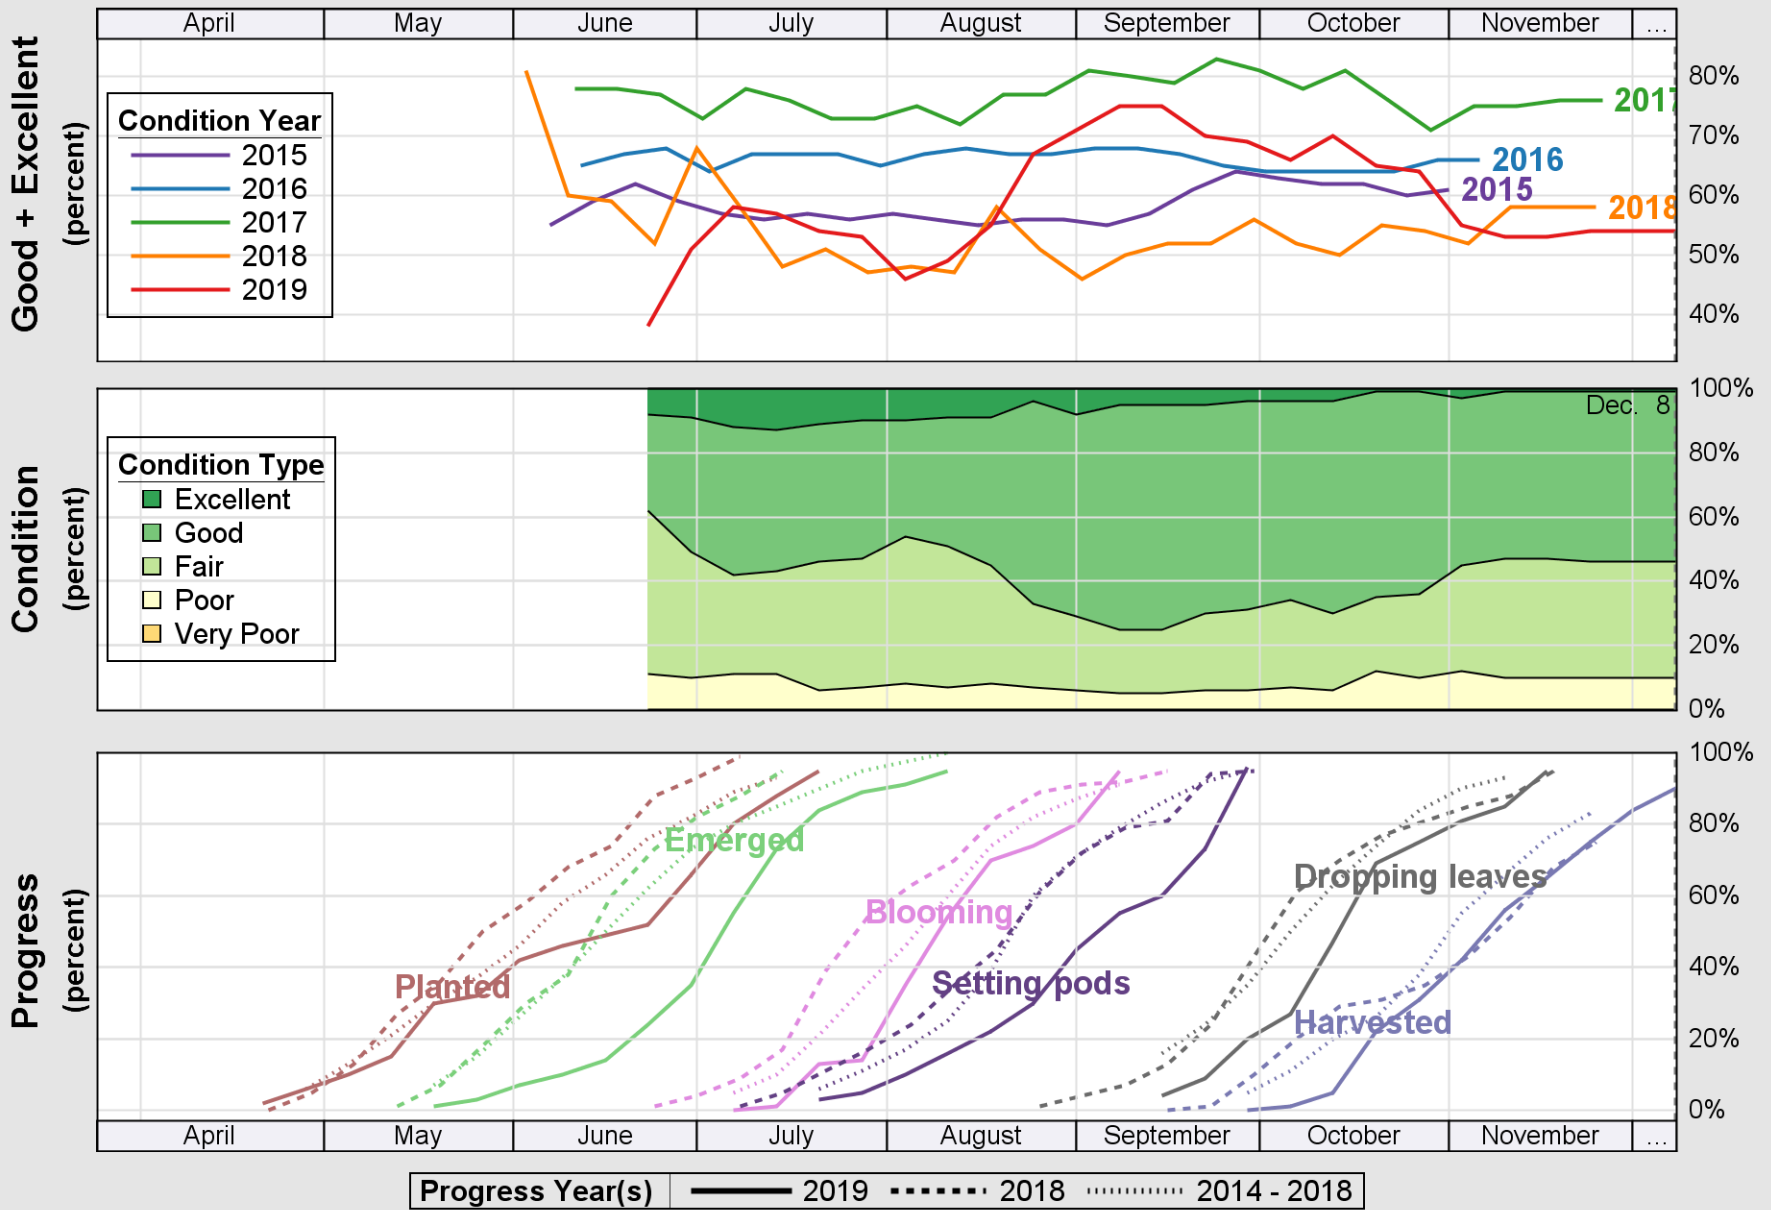

USDA

Crop Progress and Condition: Pasture and Range in Oklahoma , 2019

NASS

Source: National Agricultural Statistics Service (NASS), Crop Progress Report

USDA

Crop Progress and Condition: Peanuts in Oklahoma , 2019

NASS

Source: National Agricultural Statistics Service (NASS), Crop Progress Report

USDA

Crop Progress and Condition: Sorghum in Oklahoma , 2019

NASS

Source: National Agricultural Statistics Service (NASS), Crop Progress Report

USDA

Crop Progress and Condition: Soybeans in Oklahoma , 2019

NASS

Source: National Agricultural Statistics Service (NASS), Crop Progress Report

USDA

Crop Progress and Condition: Winter Wheat in Oklahoma , 2019