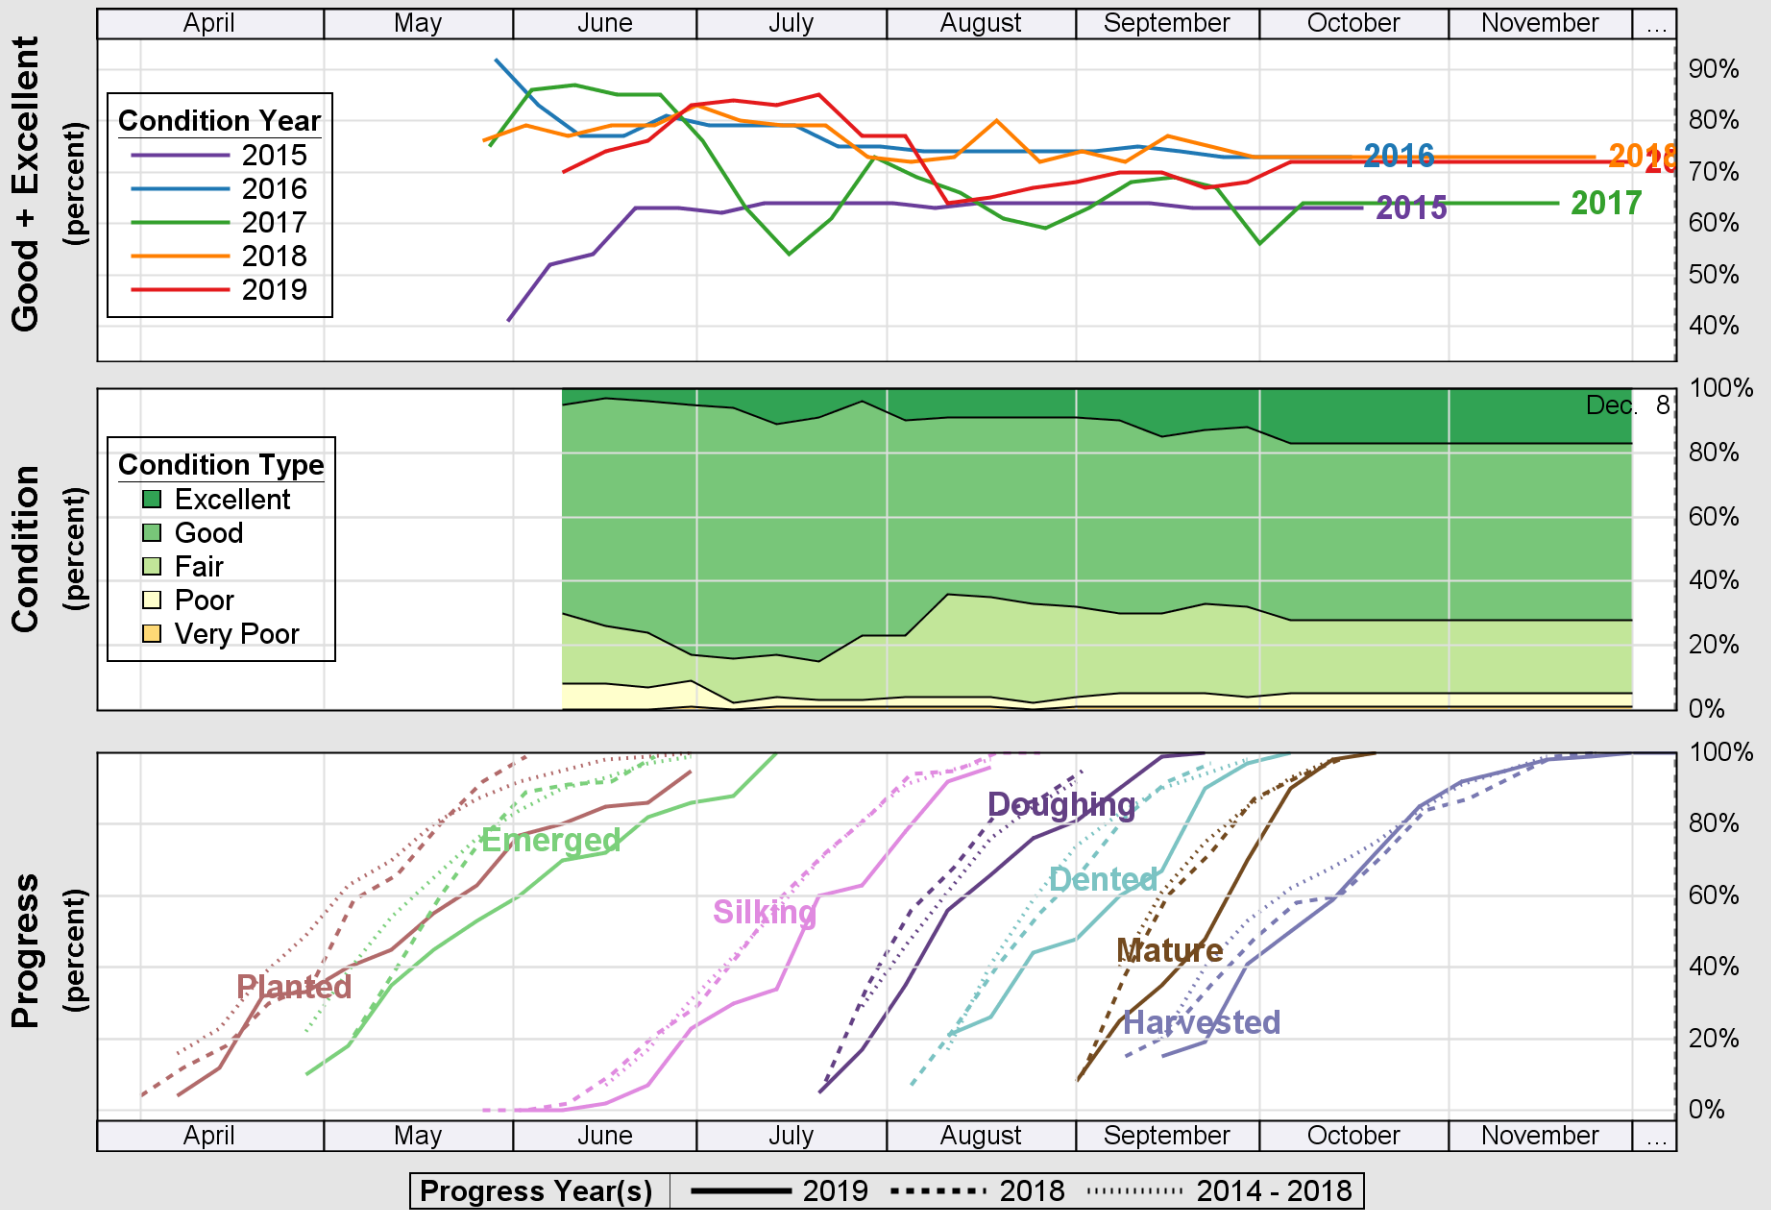

USDA

Crop Progress and Condition: Corn in Oklahoma , 2019

NASS

Source: National Agricultural Statistics Service (NASS), Crop Progress Report

USDA

Crop Progress and Condition: Cotton in Oklahoma , 2019

NASS

Source: National Agricultural Statistics Service (NASS), Crop Progress Report

USDA

Crop Progress and Condition: Pasture and Range in Oklahoma , 2019

NASS

Source: National Agricultural Statistics Service (NASS), Crop Progress Report

USDA

Crop Progress and Condition: Peanuts in Oklahoma , 2019