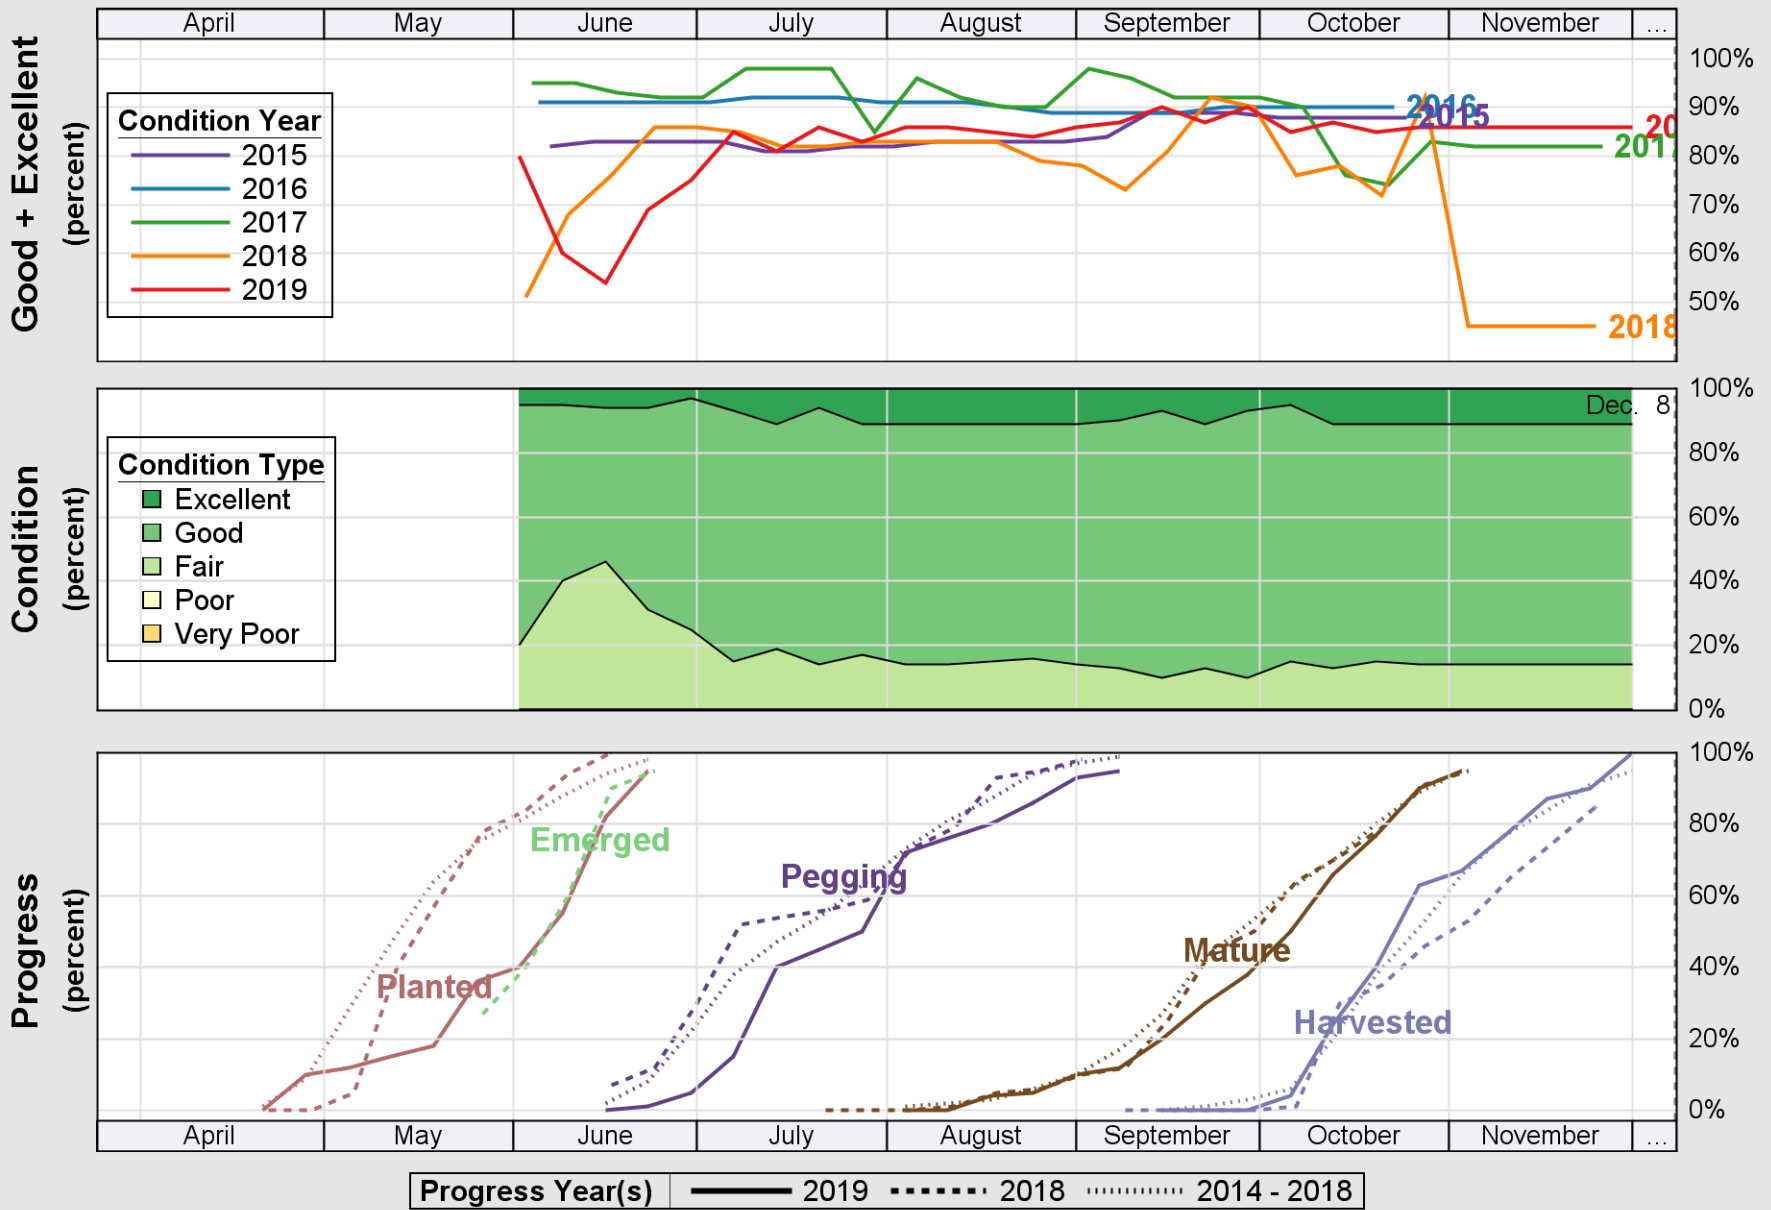

USDA

Crop Progress and Condition: Corn in Oklahoma , 2019

NASS

Source: National Agricultural Statistics Service (NASS), Crop Progress Report

USDA

Crop Progress and Condition: Cotton in Oklahoma , 2019

NASS

Source: National Agricultural Statistics Service (NASS), Crop Progress Report

USDA

Crop Progress and Condition: Pasture and Range in Oklahoma , 2019

NASS

Source: National Agricultural Statistics Service (NASS), Crop Progress Report

USDA

Crop Progress and Condition: Peanuts in Oklahoma , 2019

NASS

Source: National Agricultural Statistics Service (NASS), Crop Progress Report

USDA

Crop Progress and Condition: Sorghum in Oklahoma , 2019

NASS

Source: National Agricultural Statistics Service (NASS), Crop Progress Report