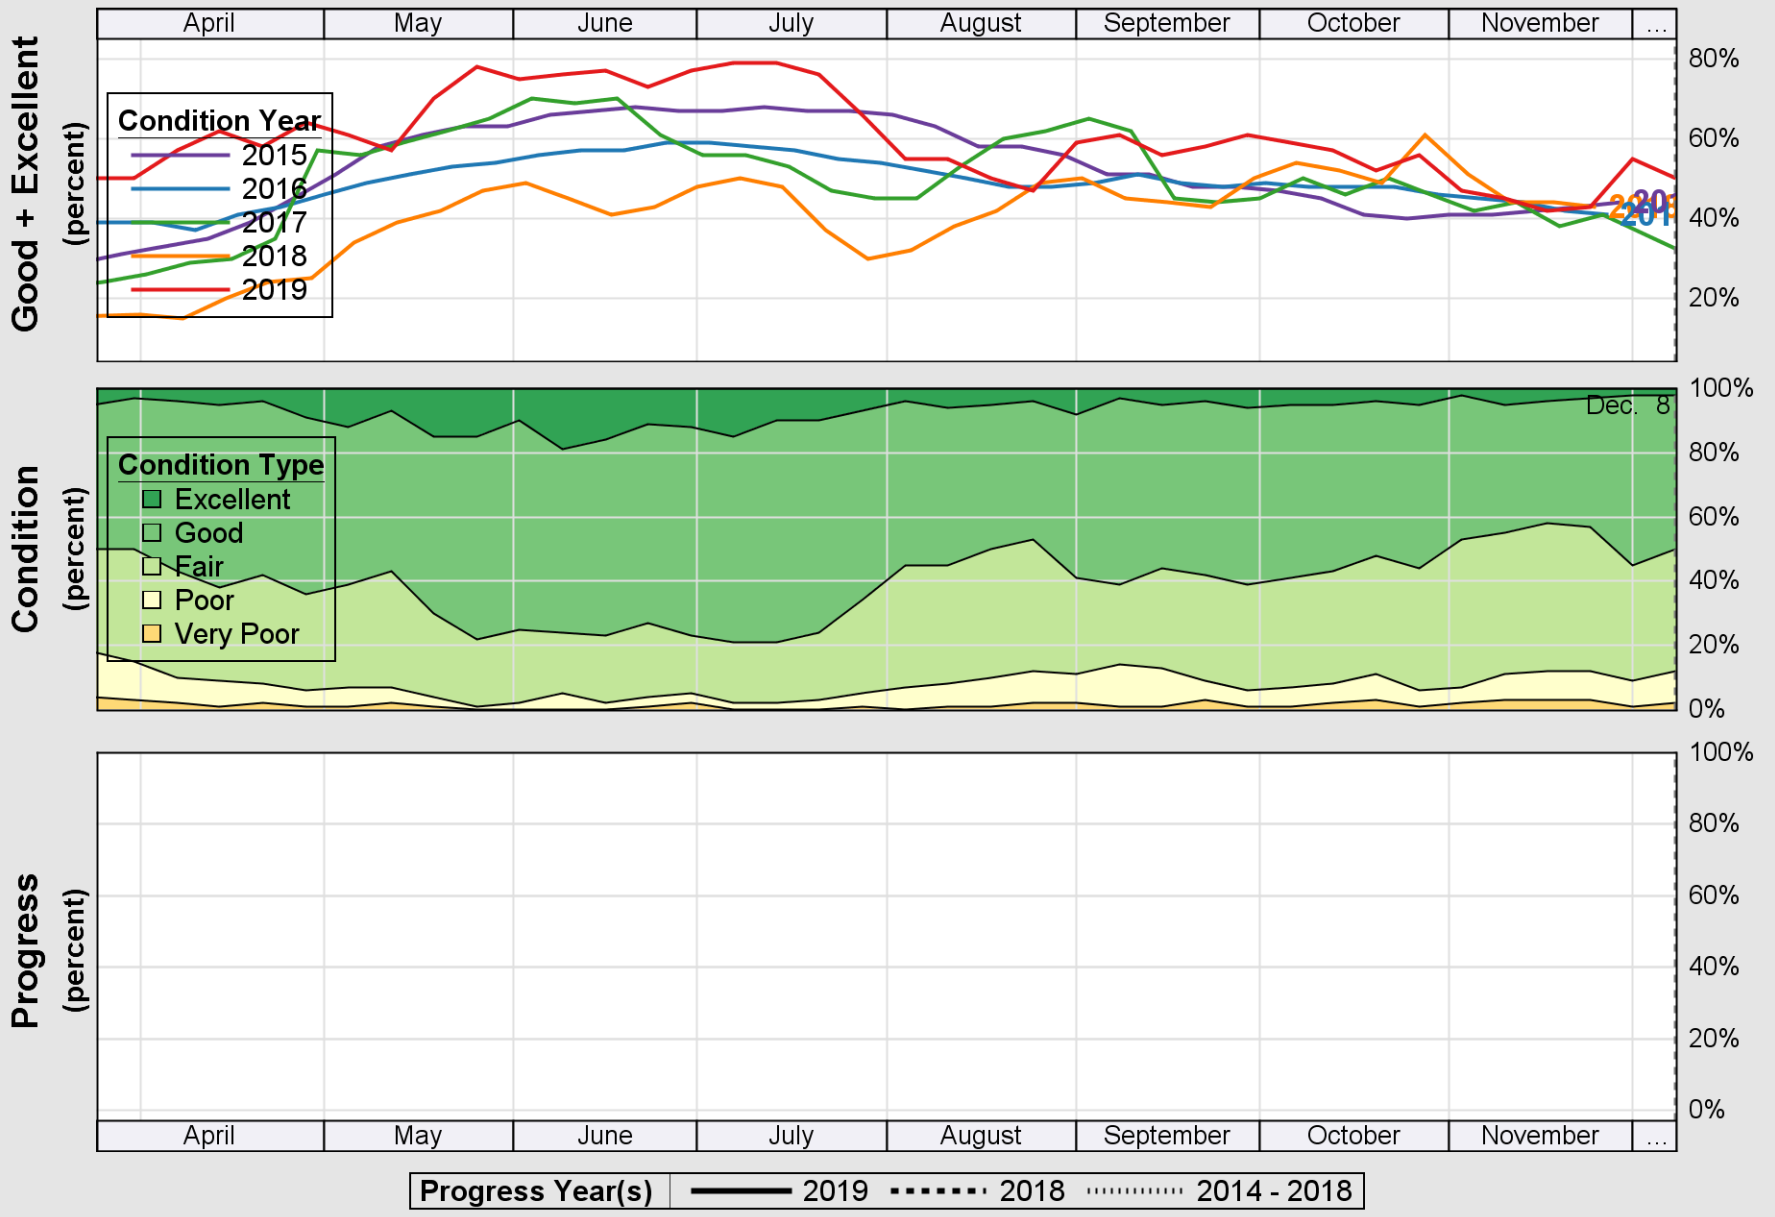

USDA

Crop Progress and Condition: Corn in Oklahoma , 2019

NASS

Source: National Agricultural Statistics Service (NASS), Crop Progress Report

USDA

Crop Progress and Condition: Cotton in Oklahoma , 2019

NASS

Source: National Agricultural Statistics Service (NASS), Crop Progress Report

USDA

Crop Progress and Condition: Pasture and Range in Oklahoma , 2019

NASS

Source: National Agricultural Statistics Service (NASS), Crop Progress Report

USDA

Crop Progress and Condition: Peanuts in Oklahoma , 2019