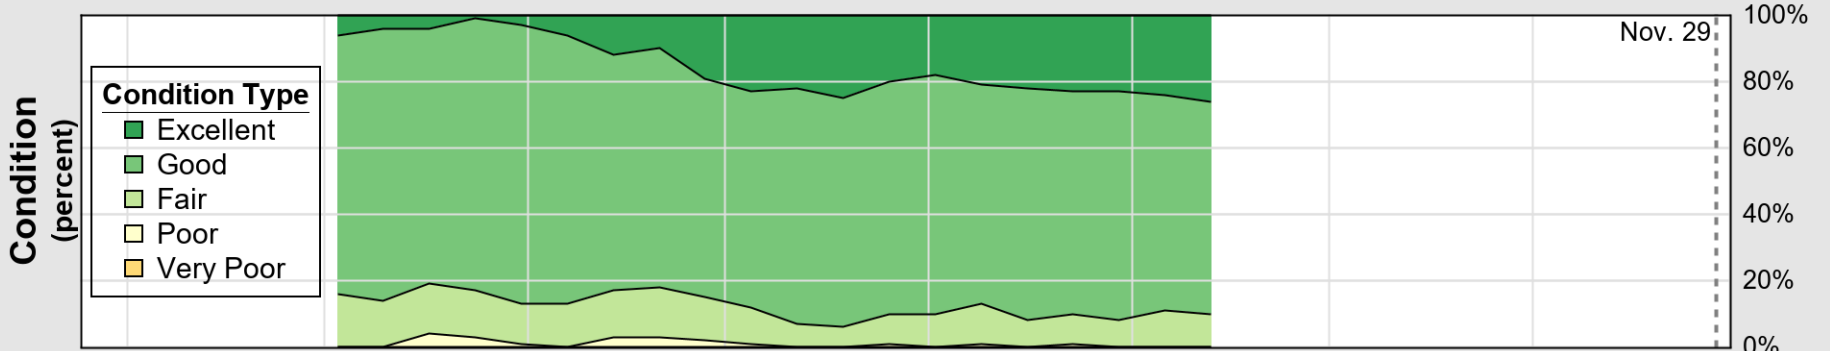

# Crop Progress and Condition: Corn in Alabama , 2020

NASS

Progress Year(s) ——— 2020    ..... 2019    ..... 2015 - 2019

Source: National Agricultural Statistics Service (NASS), Crop Progress Report

USDA