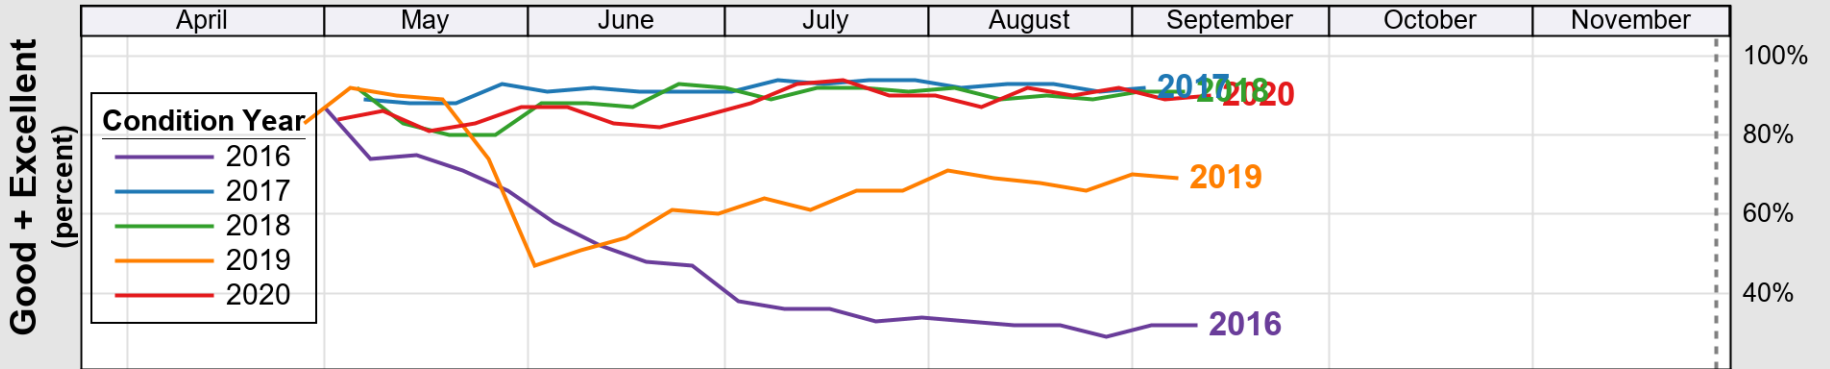

# Crop Progress and Condition: Corn in Alabama , 2020

NASS

Progress Year(s) ——— 2020    ..... 2019    ..... 2015 - 2019

Source: National Agricultural Statistics Service (NASS), Crop Progress Report

USDA