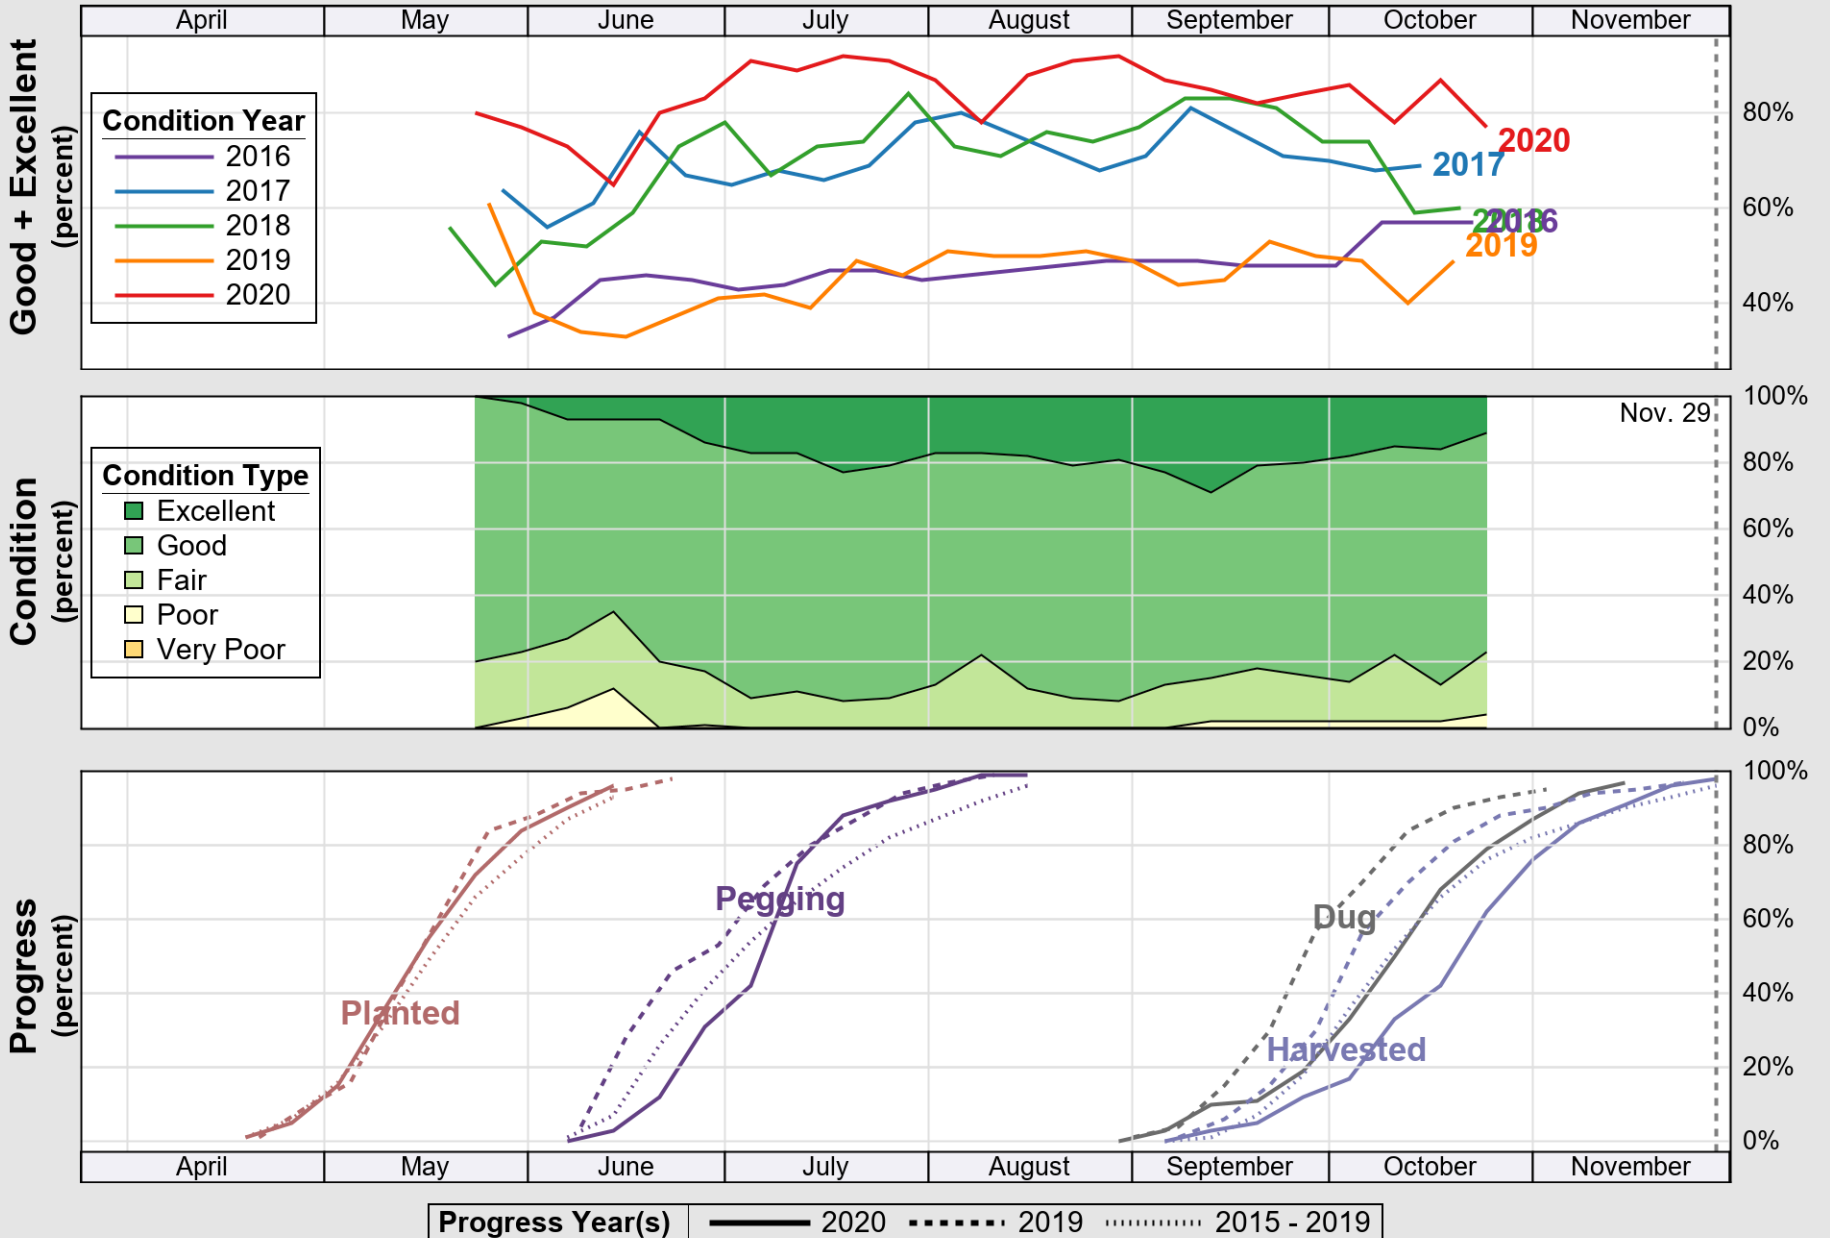

# Crop Progress and Condition: Corn in Alabama , 2020

NASS

Progress Year(s) ——— 2020    ..... 2019    ..... 2015 - 2019

Source: National Agricultural Statistics Service (NASS), Crop Progress Report

USDA

# Crop Progress and Condition: Pasture and Range in Alabama , 2020

NASS

Source: National Agricultural Statistics Service (NASS), Crop Progress Report

USDA

# Crop Progress and Condition: Peanuts in Alabama , 2020

NASS

Source: National Agricultural Statistics Service (NASS), Crop Progress Report

USDA