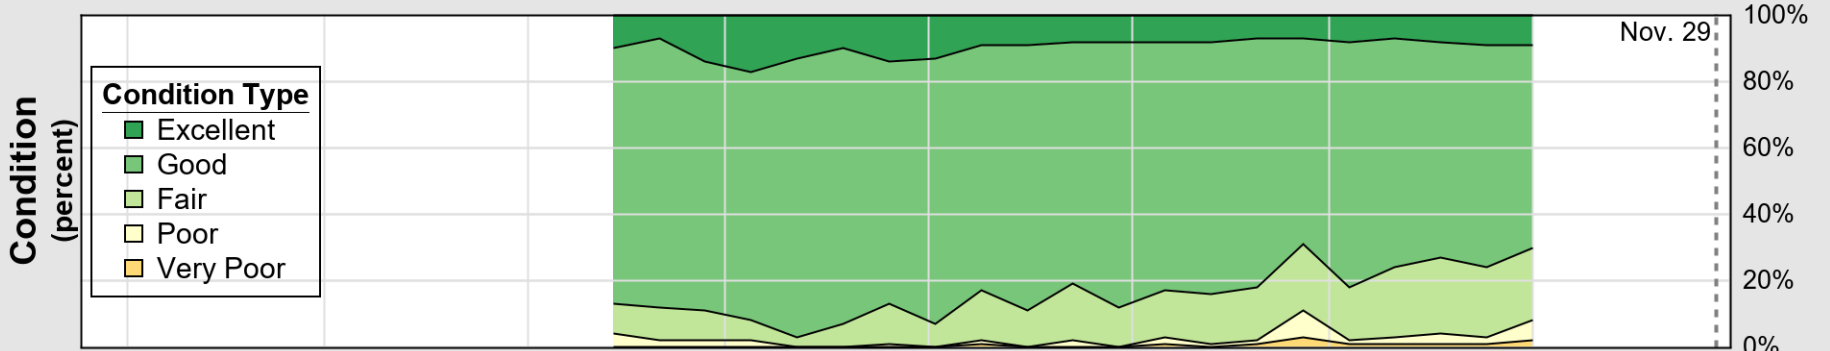

USDA

Crop Progress and Condition: Soybeans in Alabama , 2020

NASS

Source: National Agricultural Statistics Service (NASS), Crop Progress Report