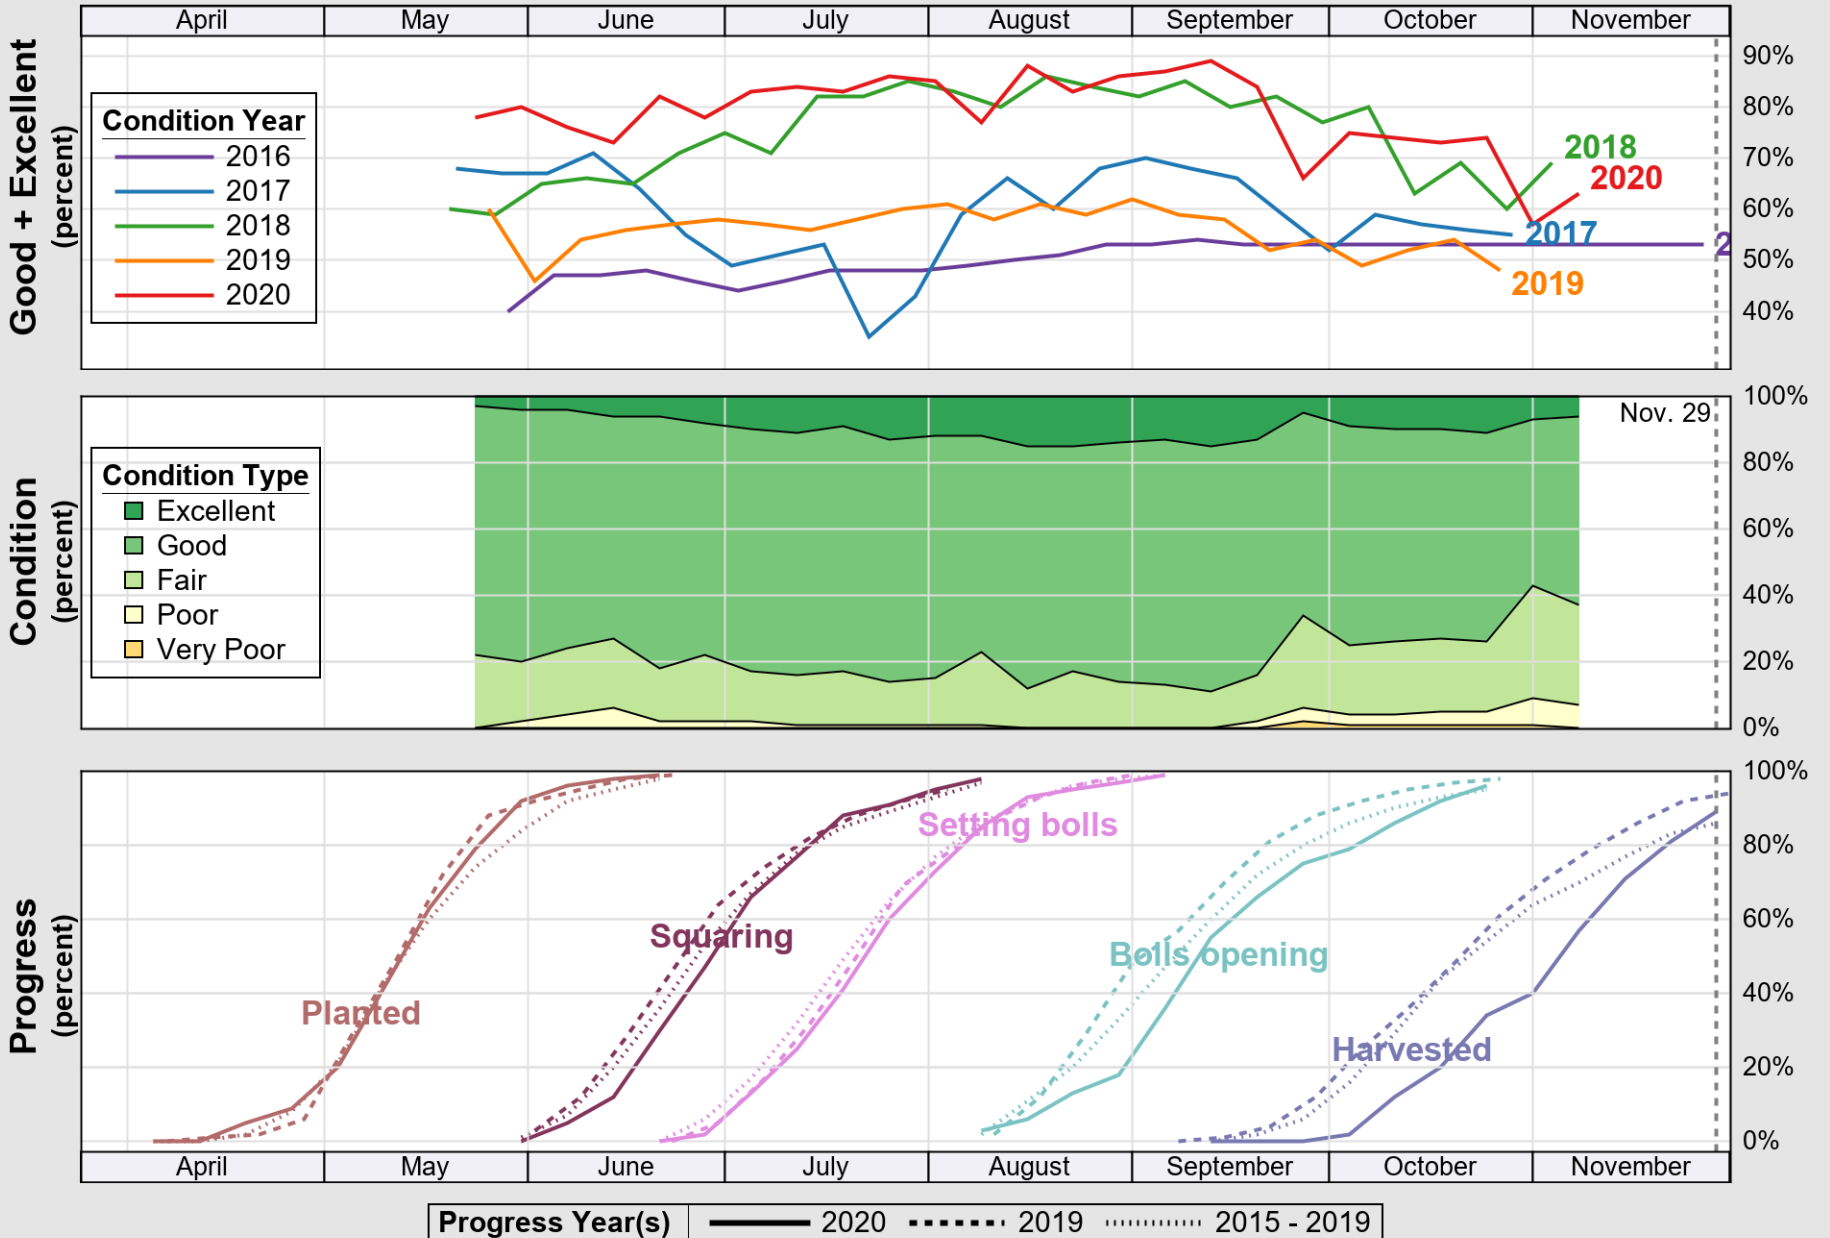

# Crop Progress and Condition: Corn in Alabama , 2020

NASS

Progress Year(s) ——— 2020    ..... 2019    ..... 2015 - 2019

Source: National Agricultural Statistics Service (NASS), Crop Progress Report

USDA

# Crop Progress and Condition: Cotton in Alabama , 2020

NASS

Source: National Agricultural Statistics Service (NASS), Crop Progress Report

USDA