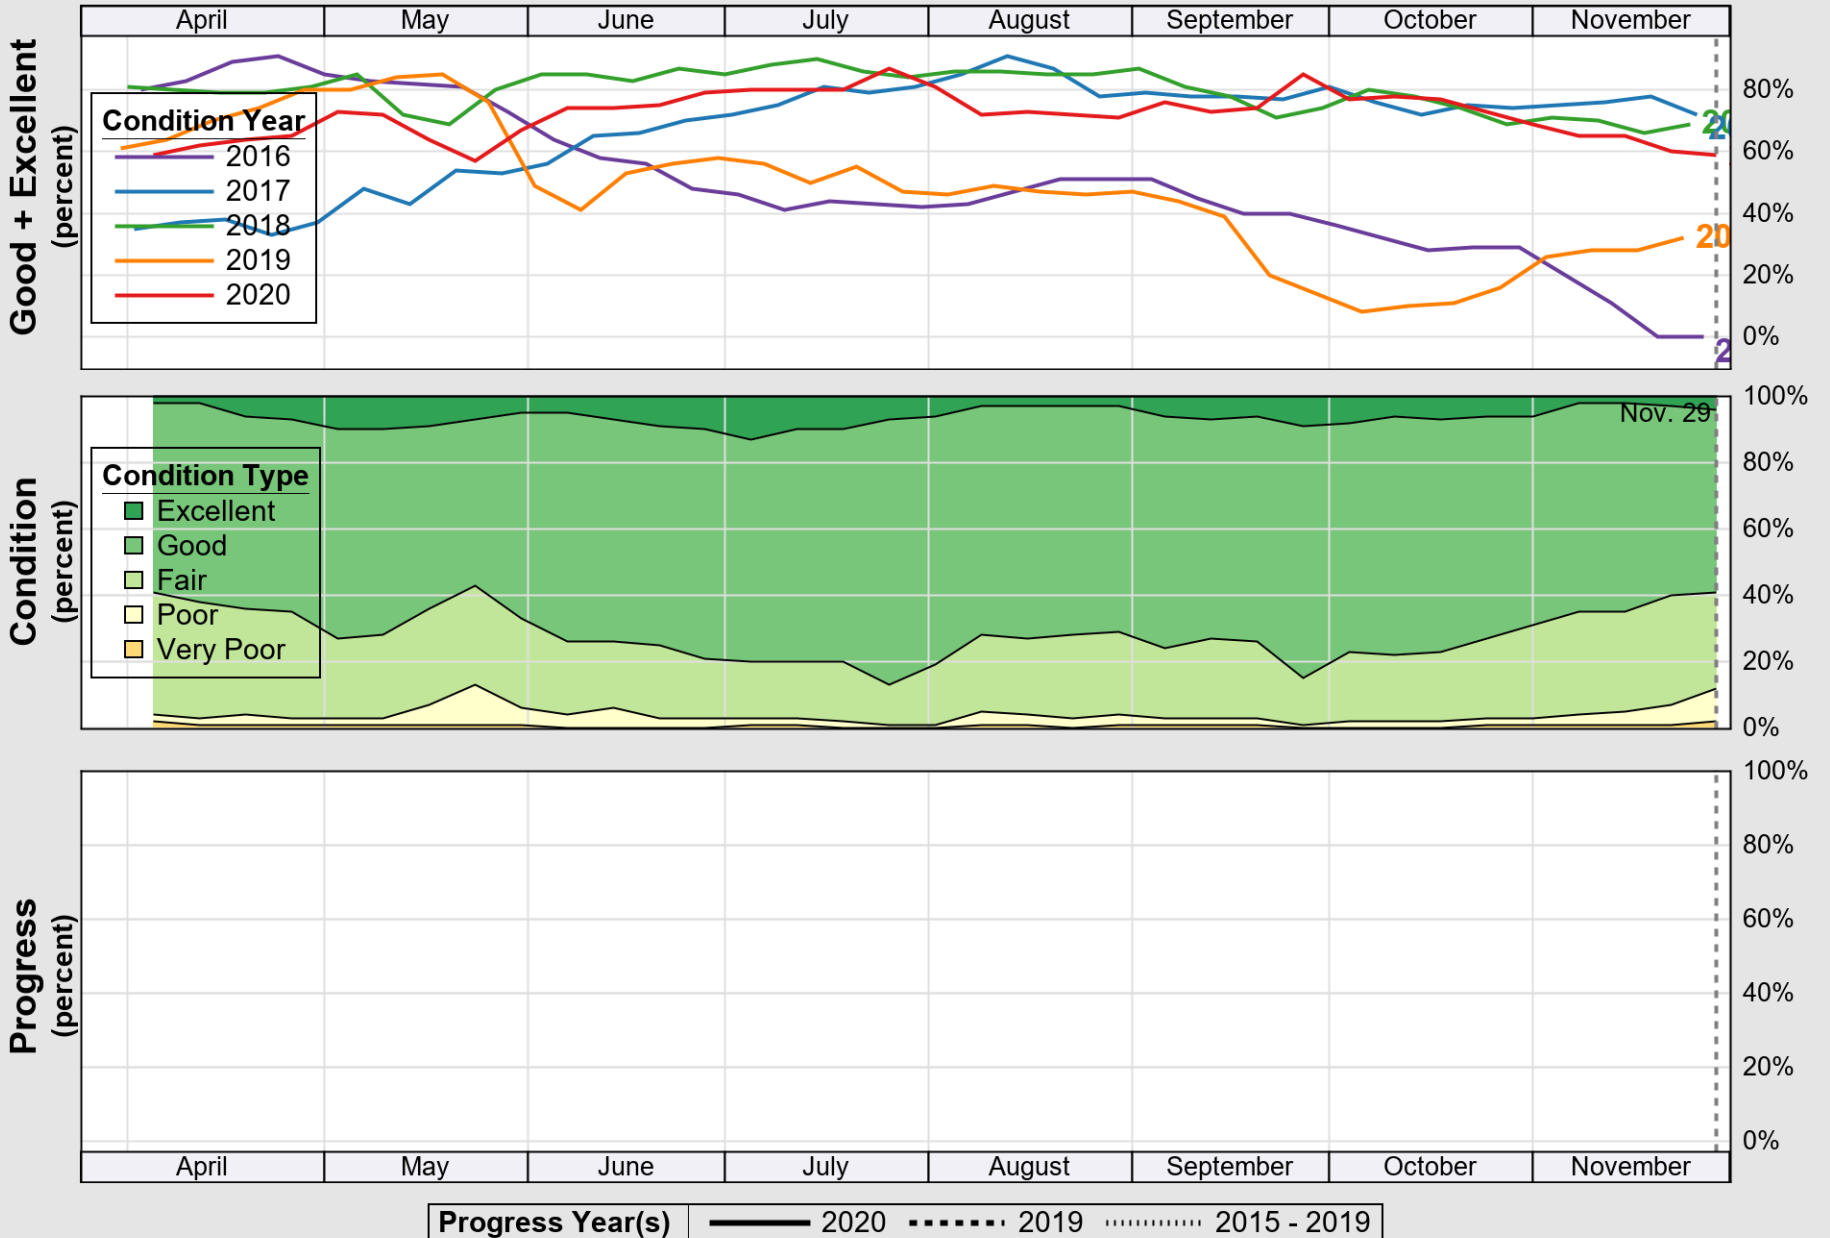

# Crop Progress and Condition: Corn in Alabama , 2020

NASS

Progress Year(s) ——— 2020    ..... 2019    ..... 2015 - 2019

Source: National Agricultural Statistics Service (NASS), Crop Progress Report

USDA

# Crop Progress and Condition: Cotton in Alabama , 2020

NASS

Source: National Agricultural Statistics Service (NASS), Crop Progress Report

USDA

# Crop Progress and Condition: Pasture and Range in Alabama , 2020

NASS

Source: National Agricultural Statistics Service (NASS), Crop Progress Report

USDA