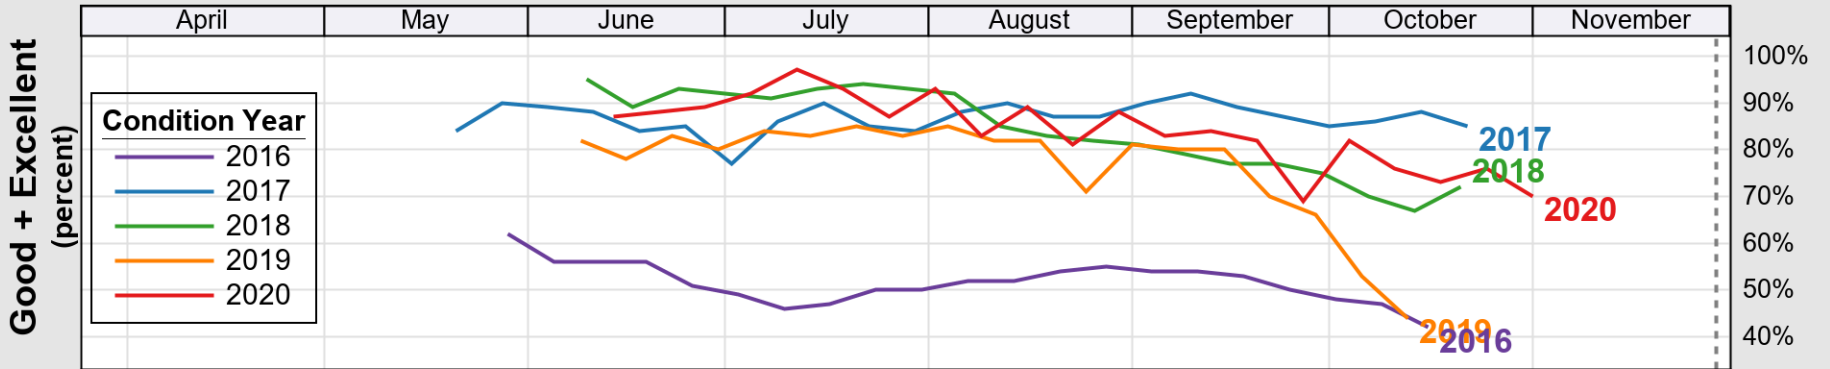

USDA

Crop Progress and Condition: Soybeans in Alabama , 2020

NASS

Source: National Agricultural Statistics Service (NASS), Crop Progress Report