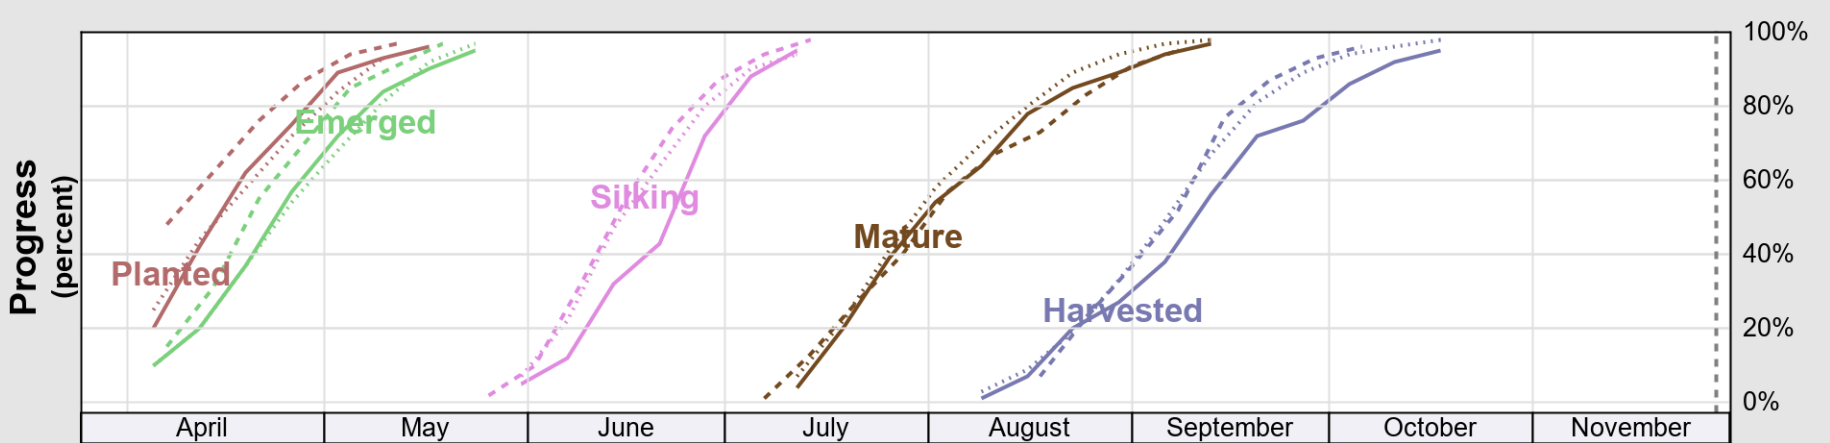

# Crop Progress and Condition: Corn in Alabama , 2020

NASS

Progress Year(s) ——— 2020    ..... 2019    ..... 2015 - 2019

Source: National Agricultural Statistics Service (NASS), Crop Progress Report

USDA