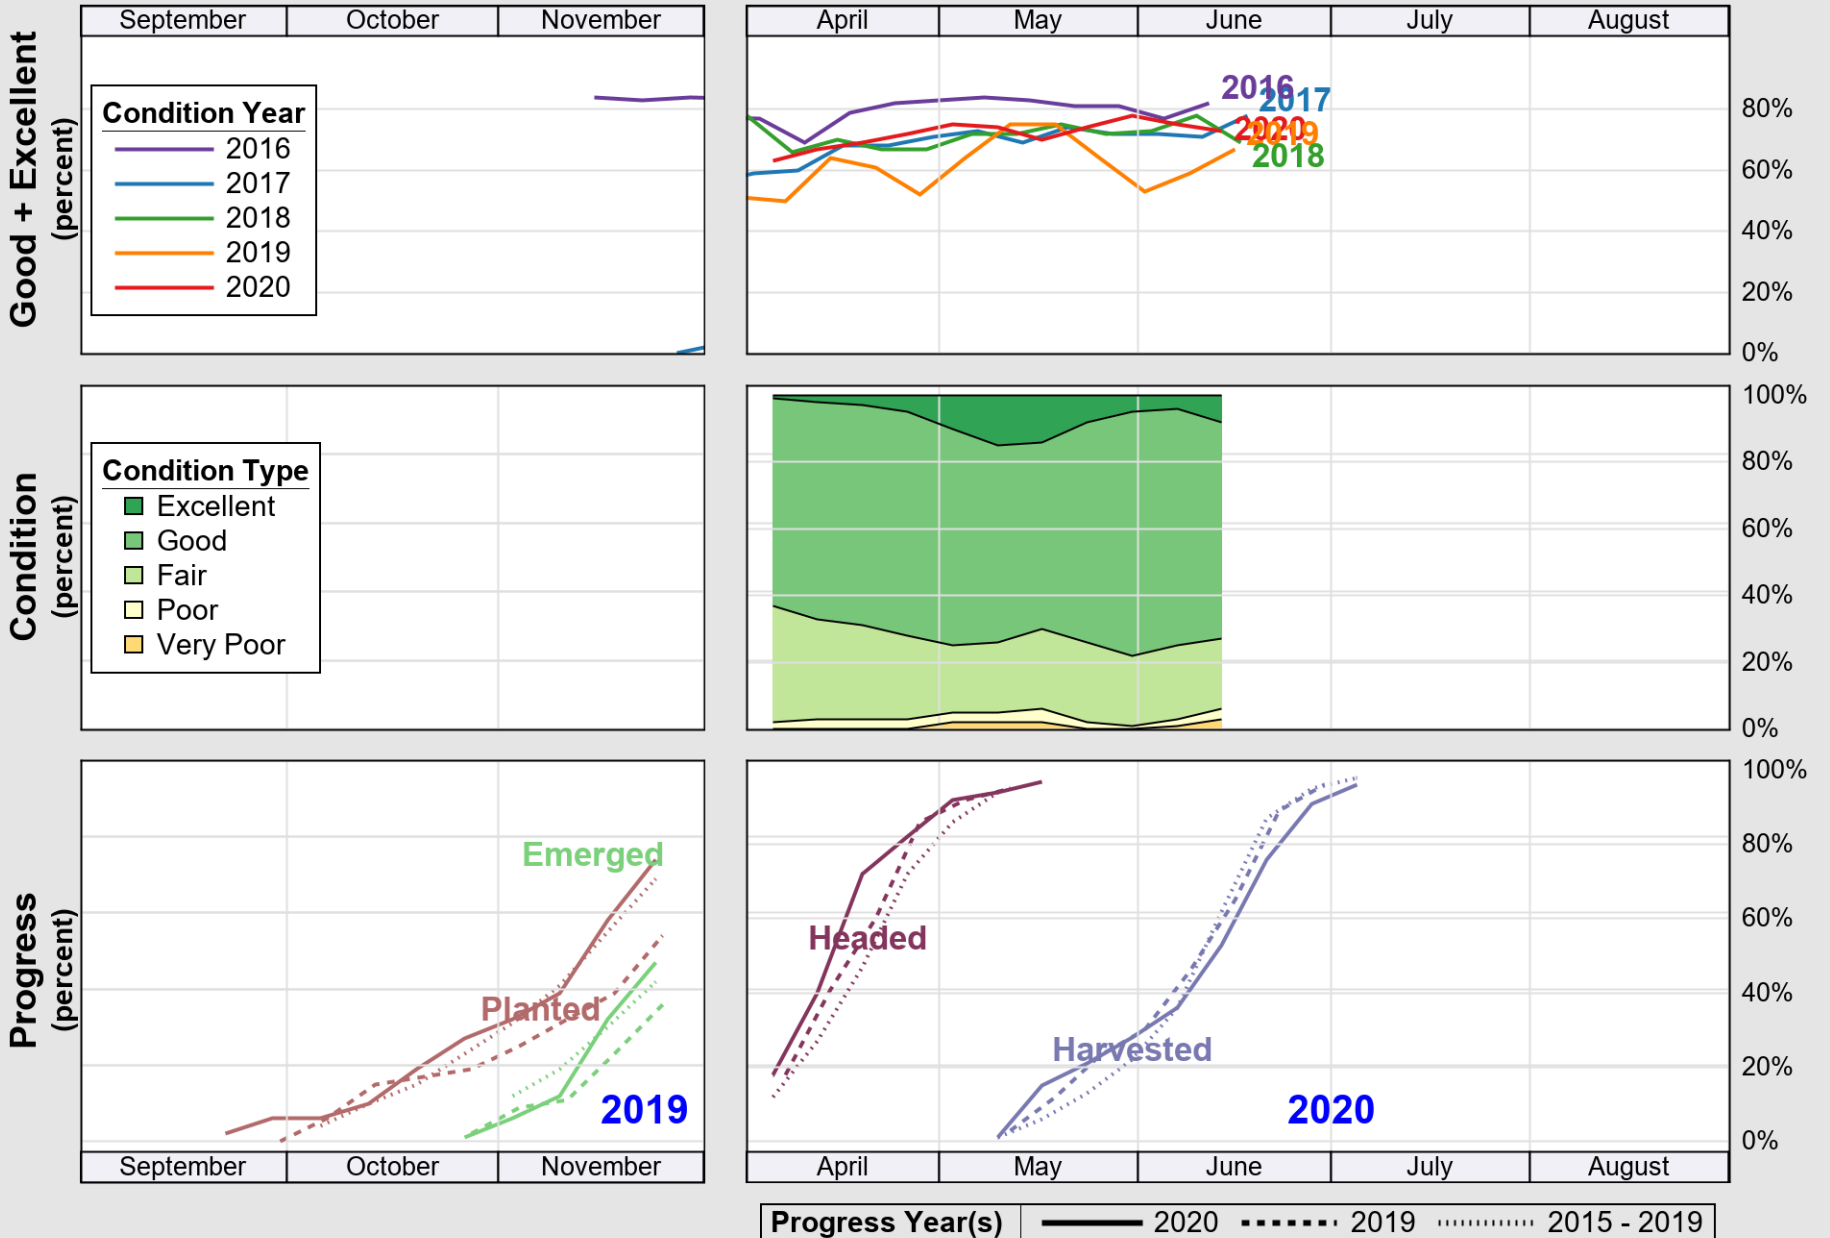

# Crop Progress and Condition: Peanuts in Alabama , 2020

NASS

Source: National Agricultural Statistics Service (NASS), Crop Progress Report

USDA

# Crop Progress and Condition: Soybeans in Alabama , 2020

NASS

Source: National Agricultural Statistics Service (NASS), Crop Progress Report

USDA

# Crop Progress and Condition: Winter Wheat in Alabama , 2020

NASS

Source: National Agricultural Statistics Service (NASS), Crop Progress Report