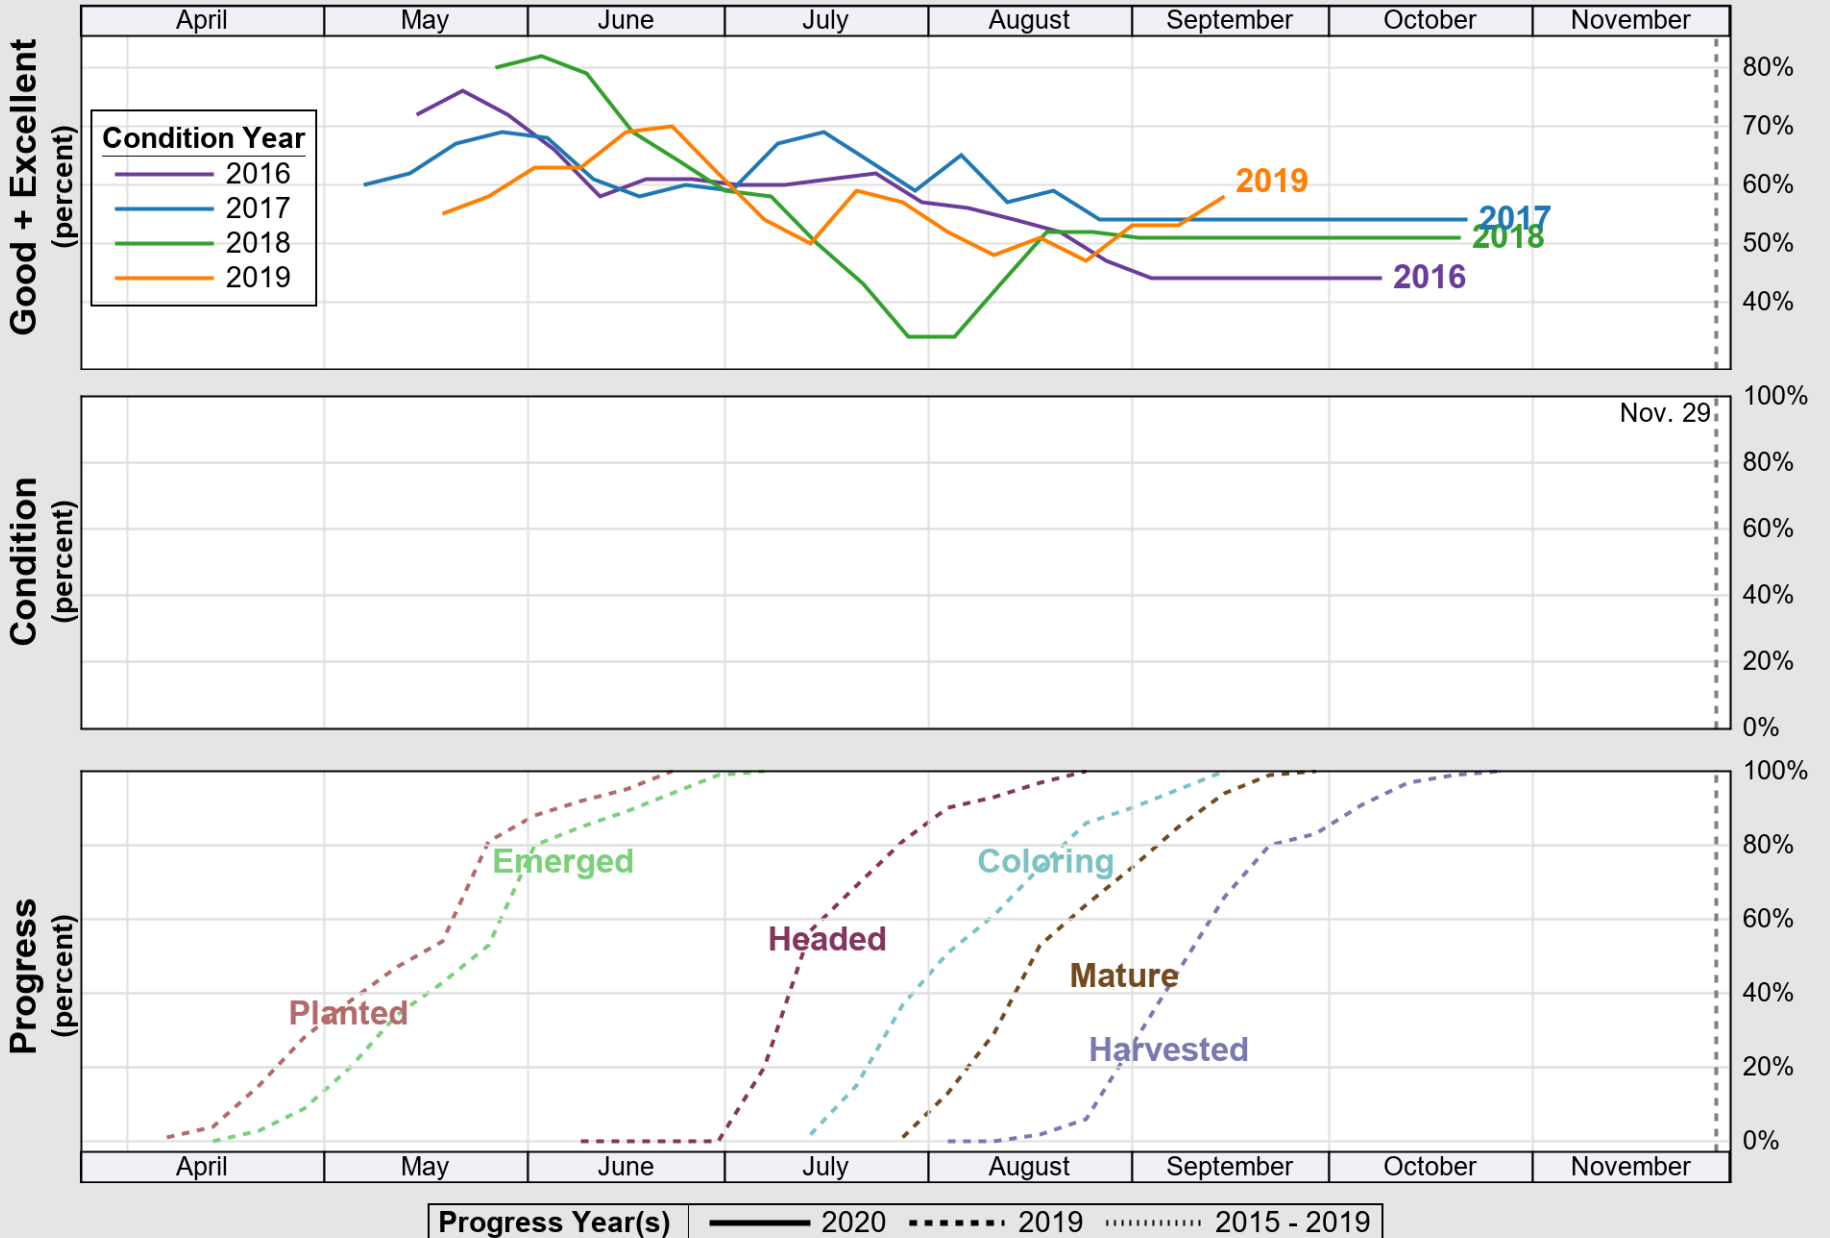

USDA

Crop Progress and Condition: Sorghum in Arkansas , 2020

NASS

Source: National Agricultural Statistics Service (NASS), Crop Progress Report