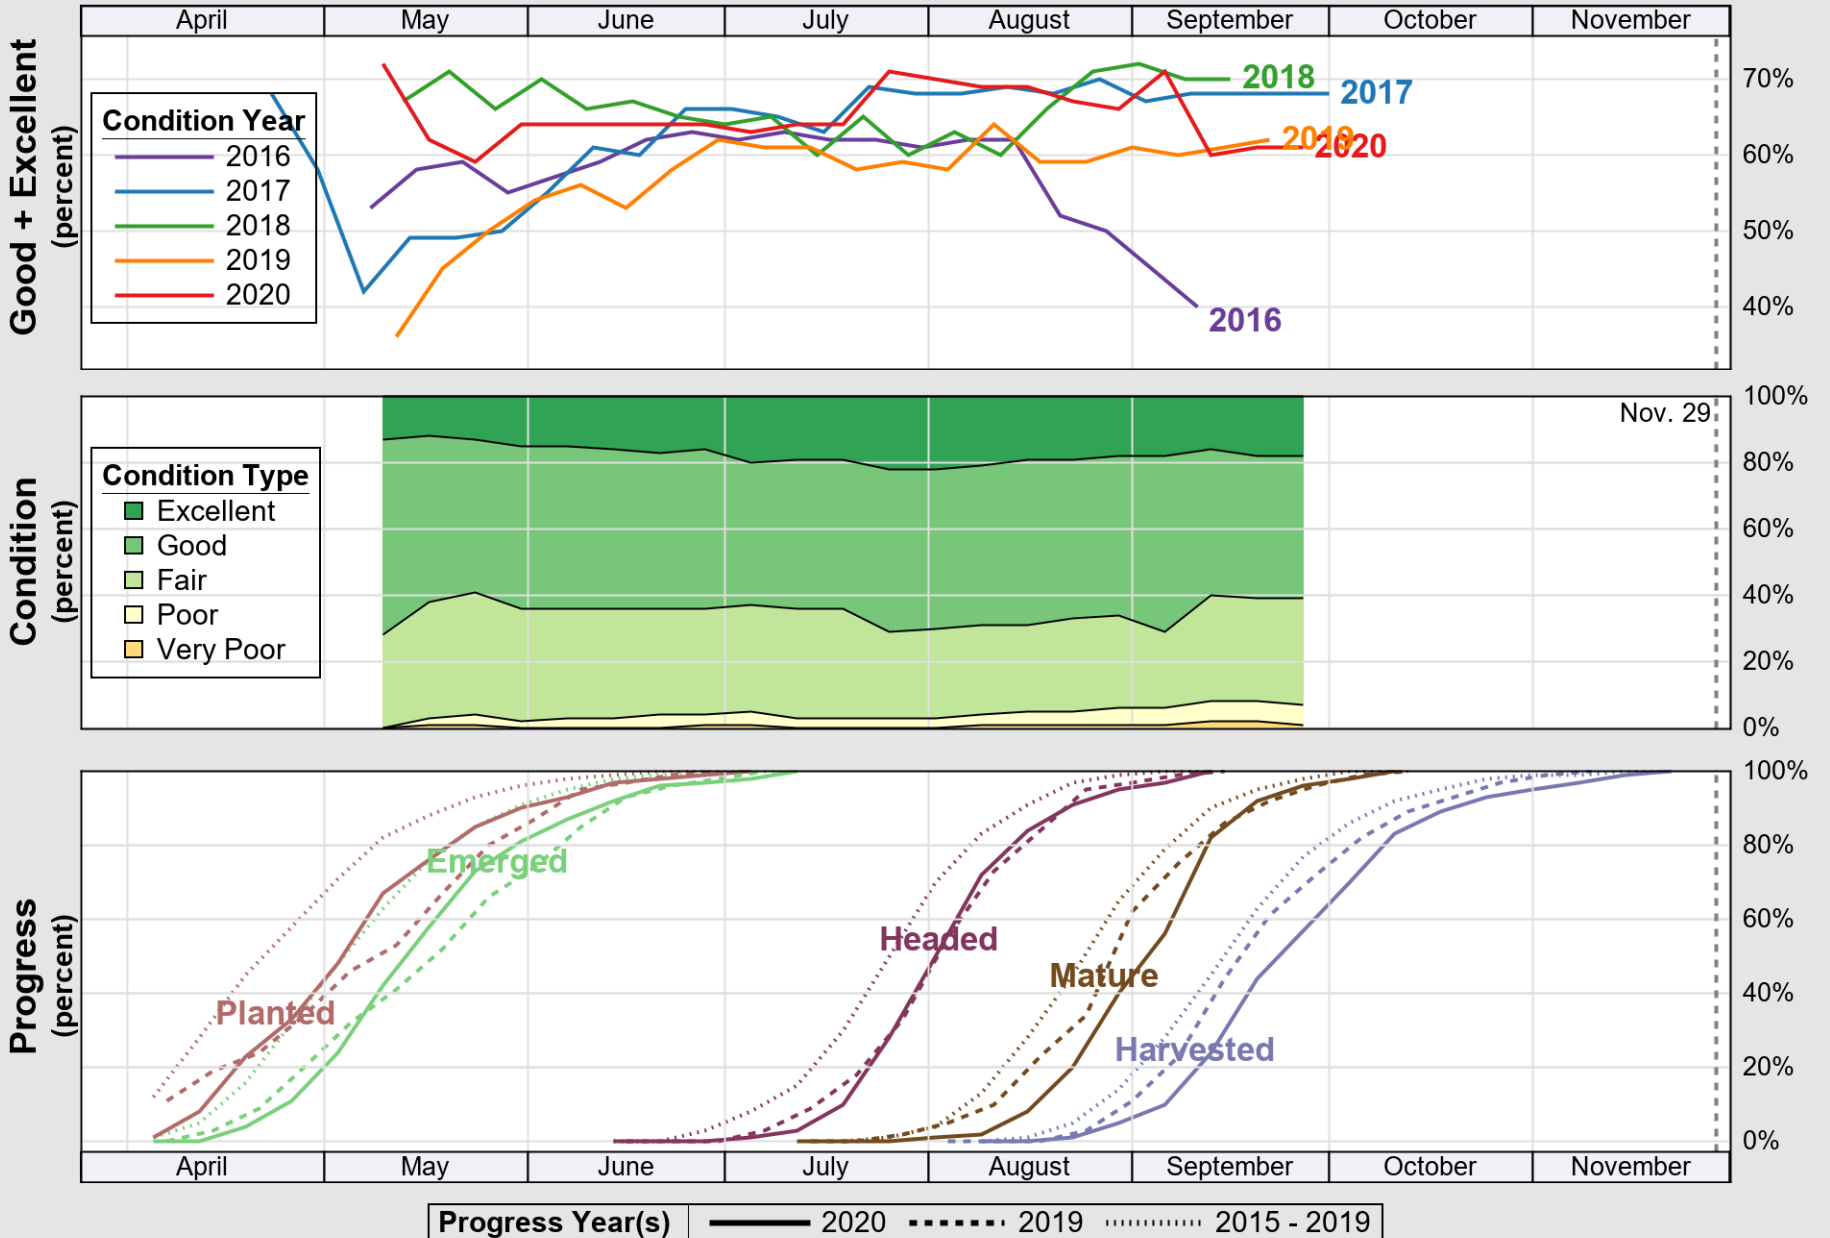

NASS

Source: National Agricultural Statistics Service (NASS), Crop Progress Report

USDA

Crop Progress and Condition: Rice in Arkansas , 2020

NASS

Source: National Agricultural Statistics Service (NASS), Crop Progress Report