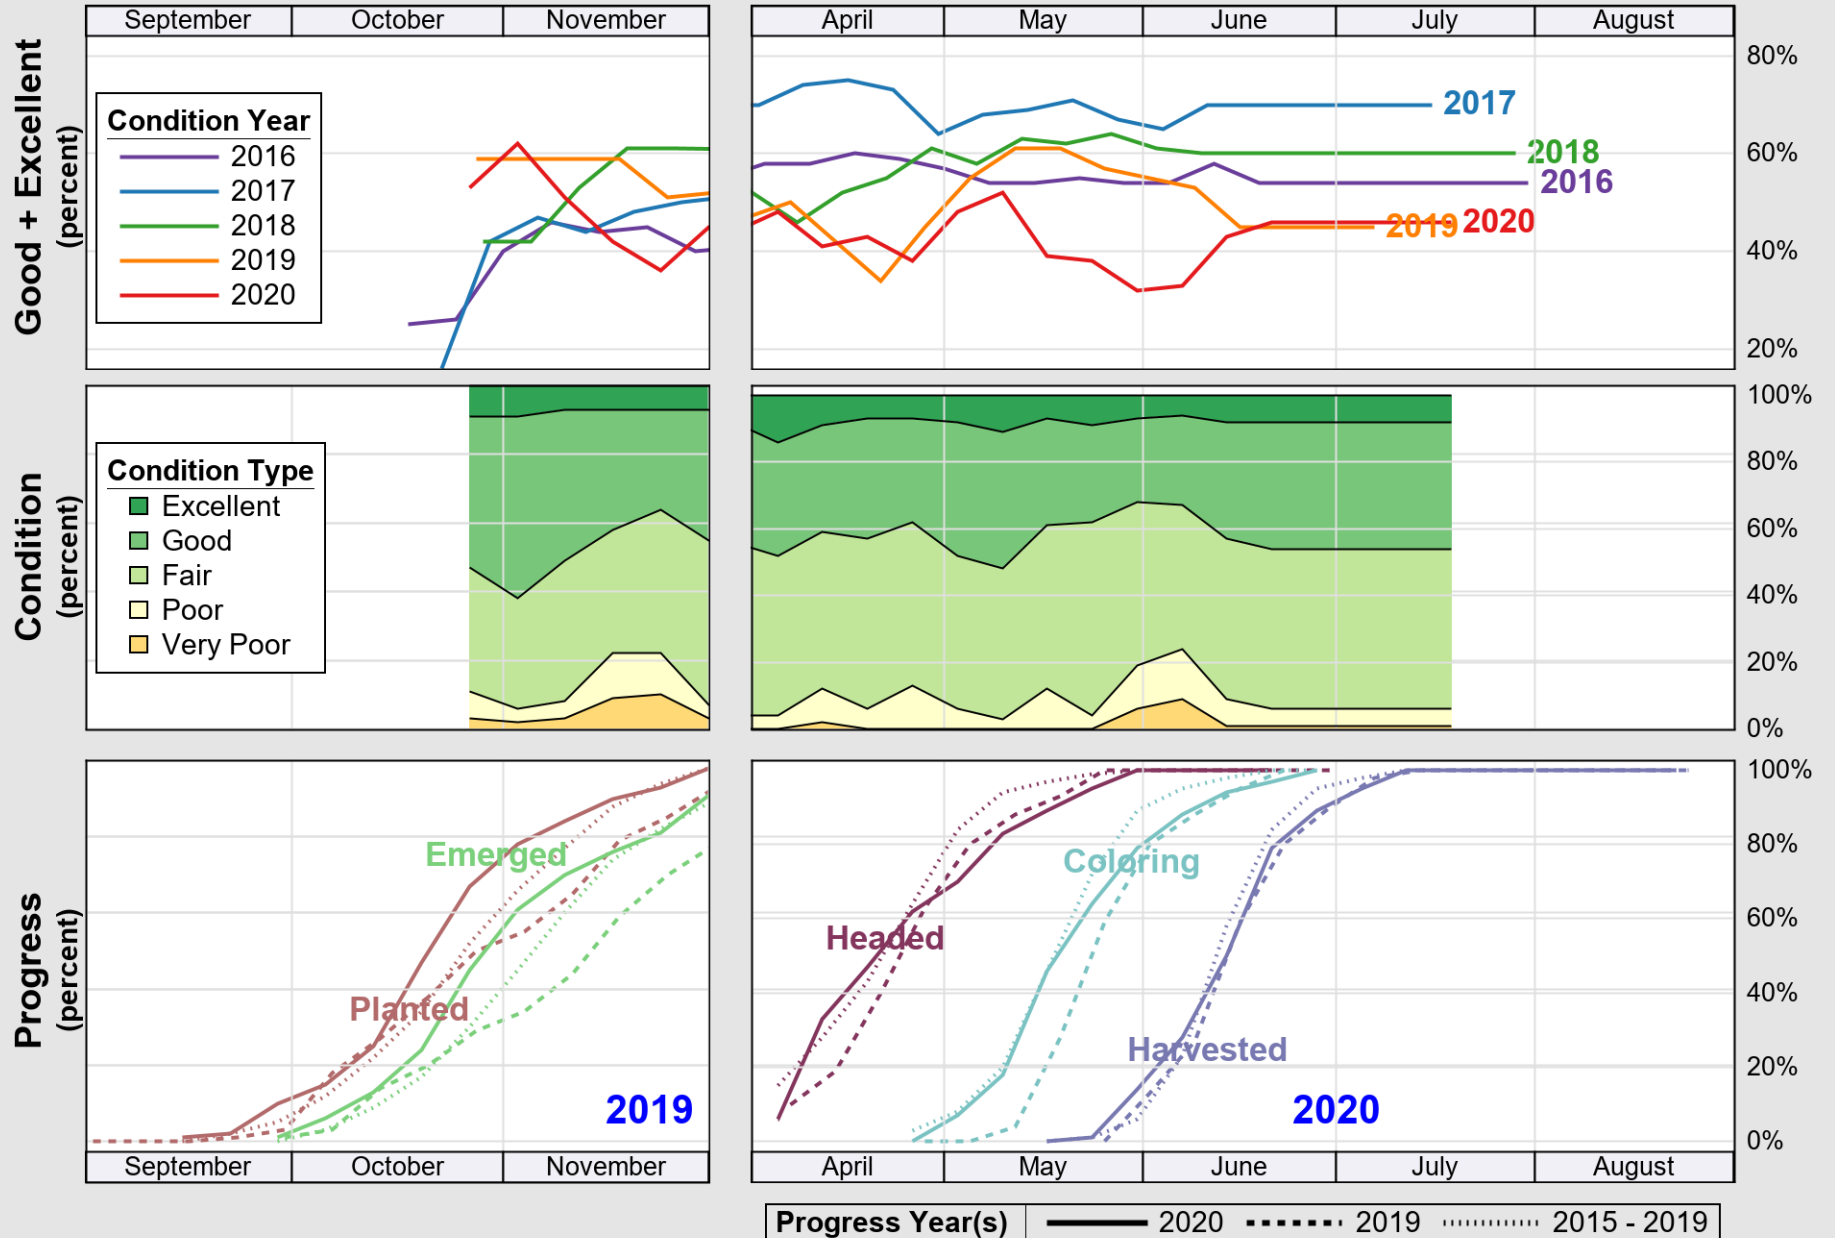

NASS

Source: National Agricultural Statistics Service (NASS), Crop Progress Report

USDA

Crop Progress and Condition: Winter Wheat in Arkansas , 2020

NASS

Source: National Agricultural Statistics Service (NASS), Crop Progress Report