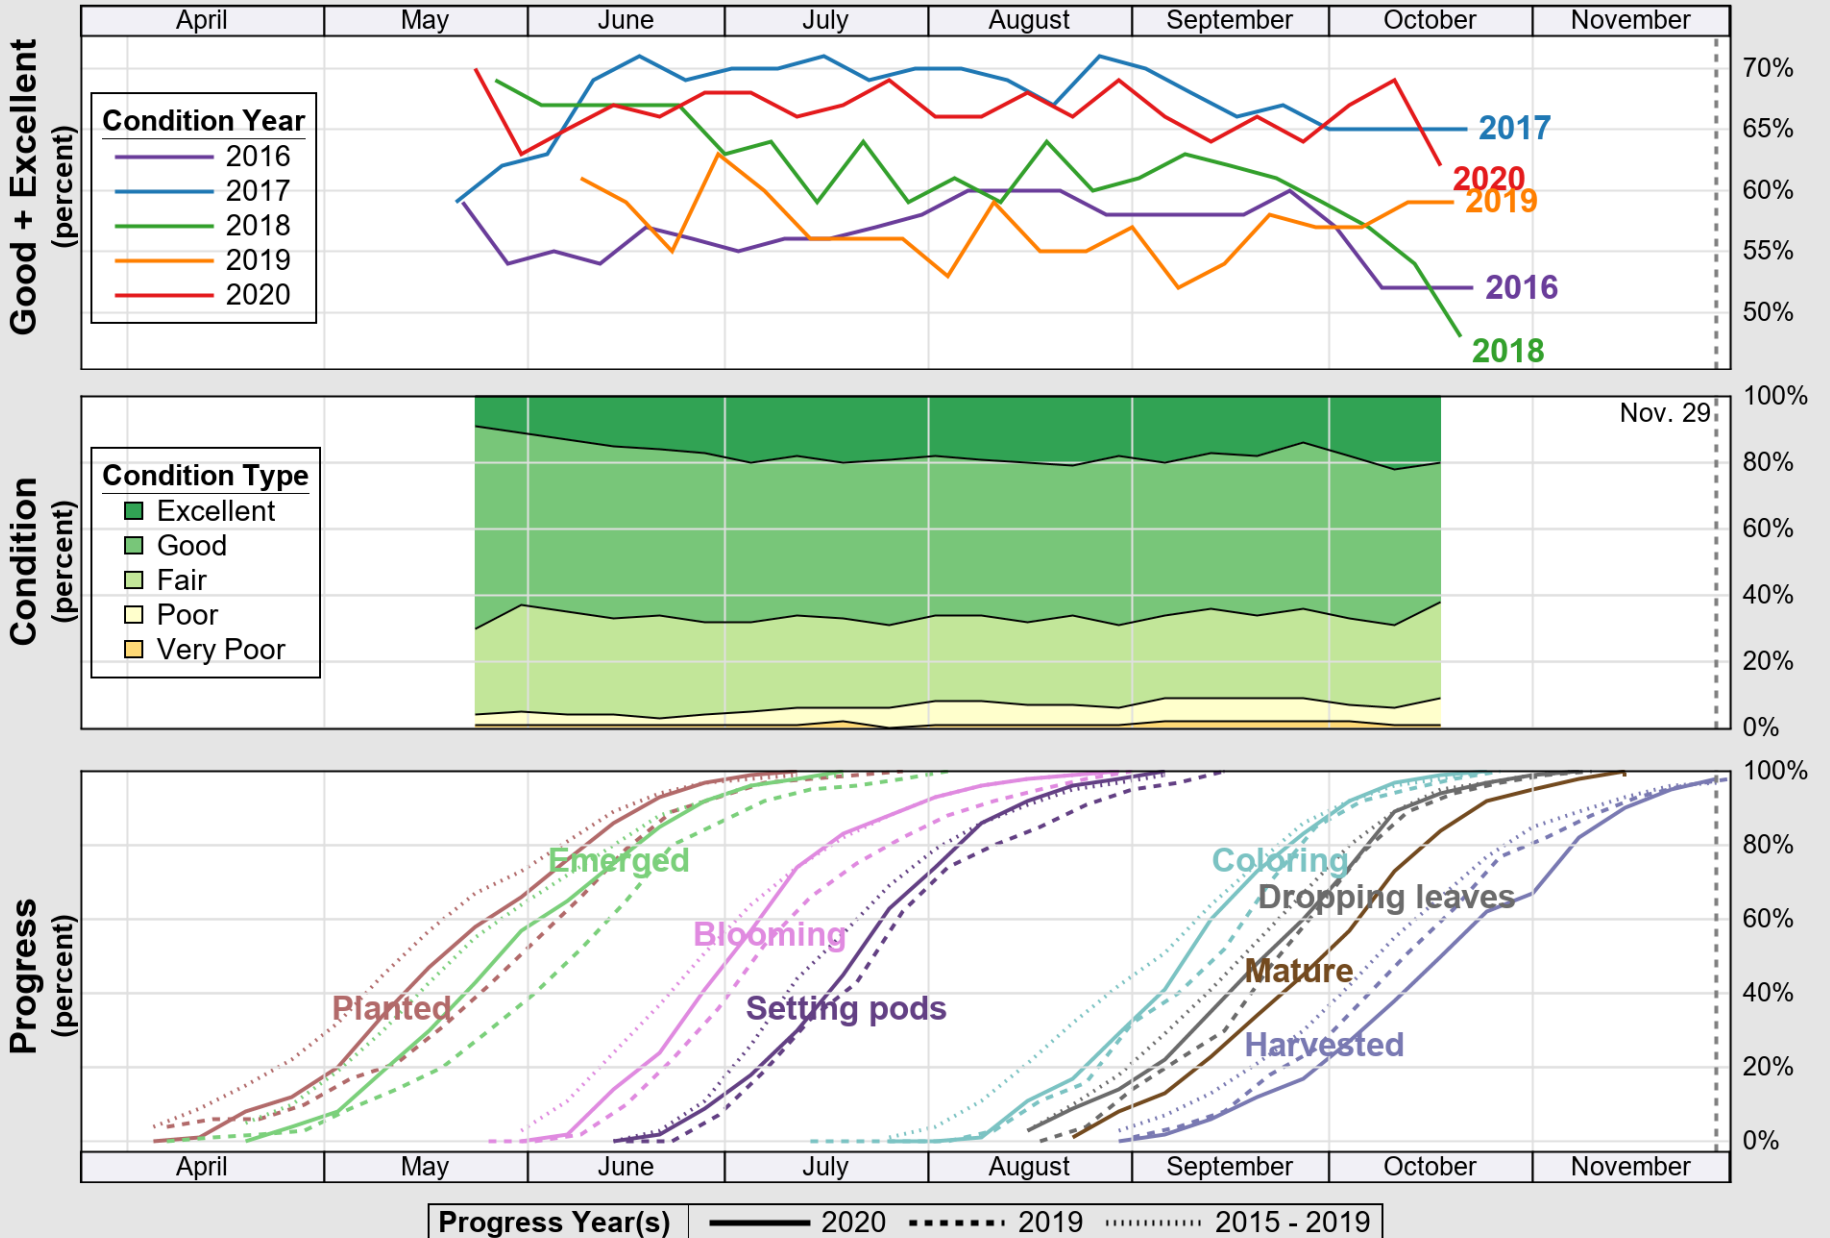

USDA

Crop Progress and Condition: Soybeans in Arkansas , 2020

NASS

Source: National Agricultural Statistics Service (NASS), Crop Progress Report