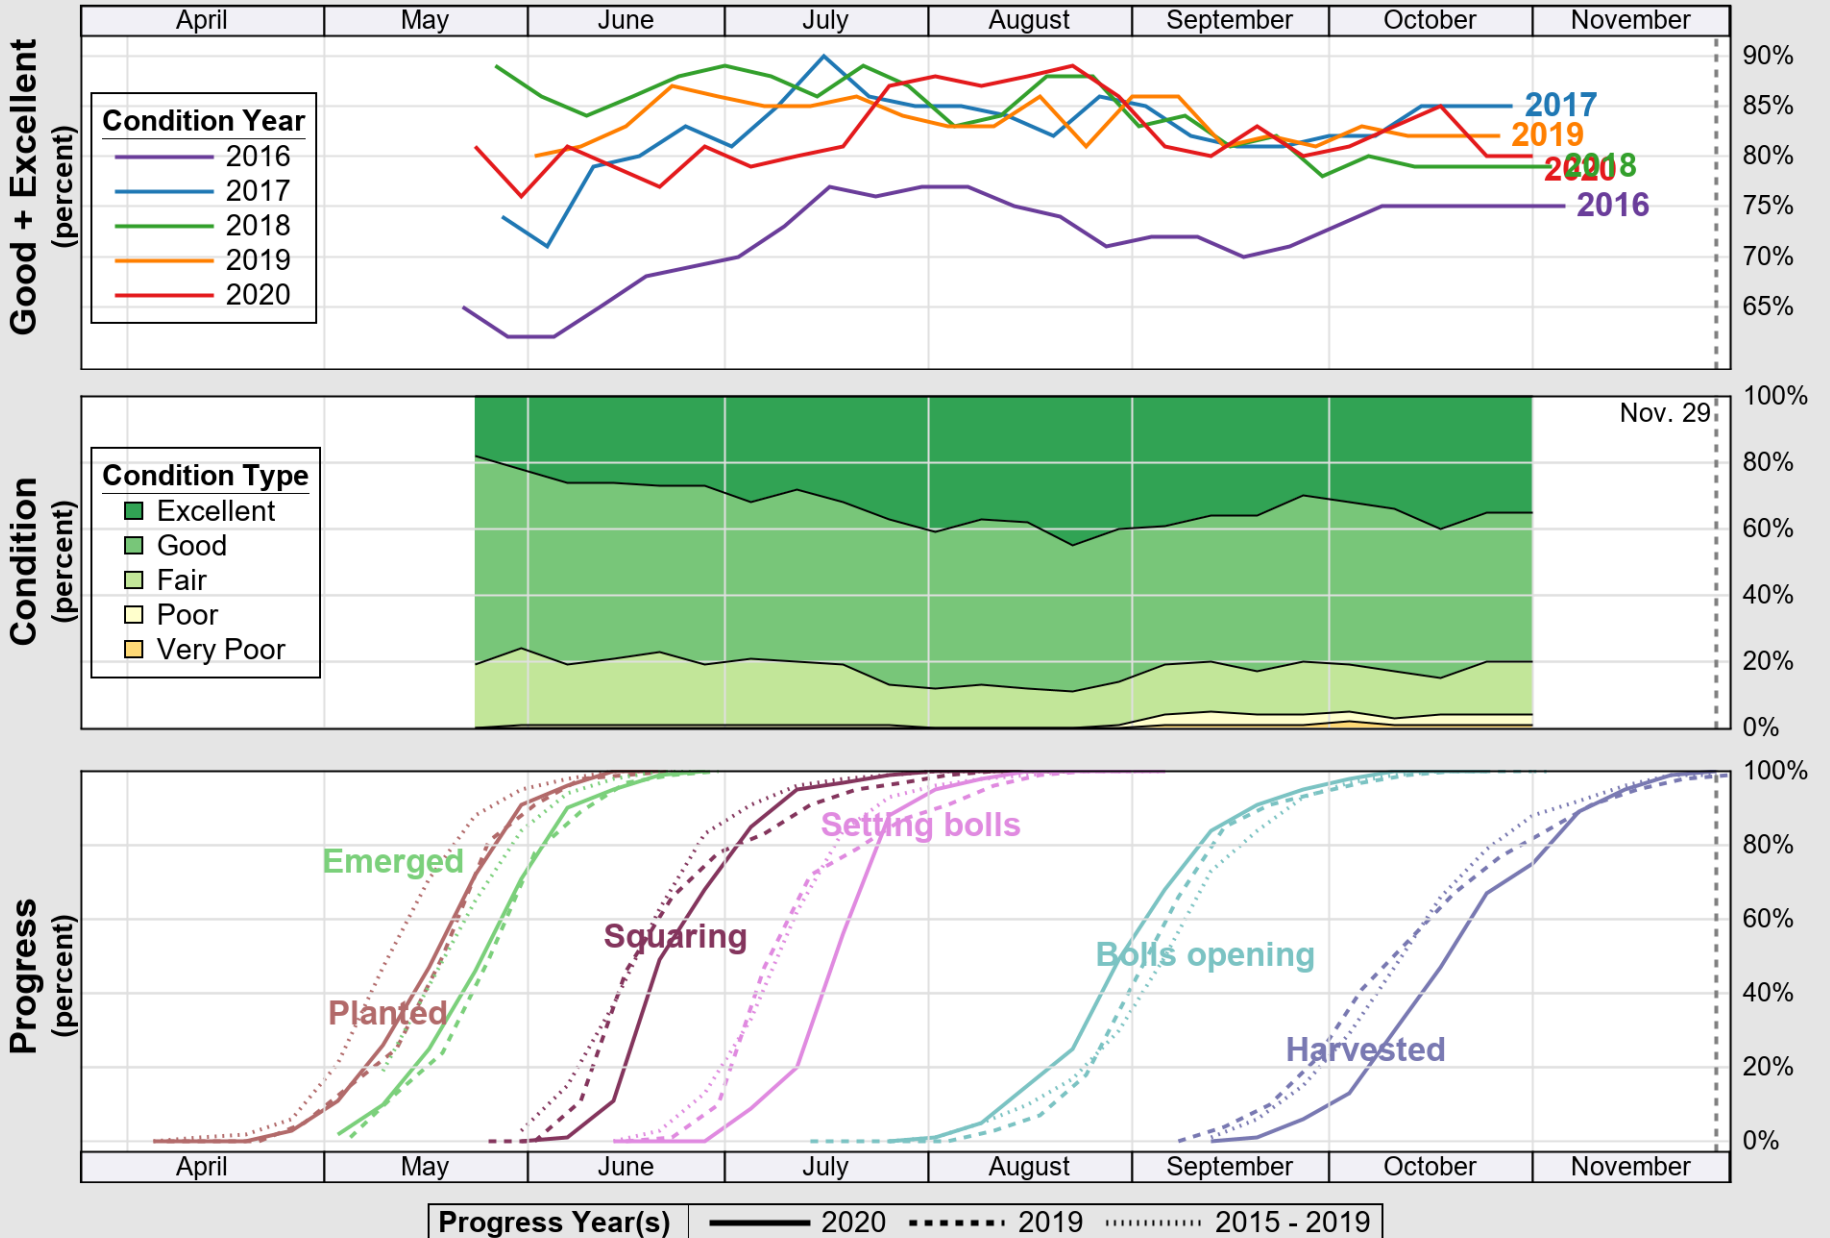

USDA

Crop Progress and Condition: Corn in Arkansas , 2020

NASS

Source: National Agricultural Statistics Service (NASS), Crop Progress Report

USDA

Crop Progress and Condition: Cotton in Arkansas , 2020

NASS

Source: National Agricultural Statistics Service (NASS), Crop Progress Report

USDA

Crop Progress and Condition: Pasture and Range in Arkansas , 2020

NASS

Source: National Agricultural Statistics Service (NASS), Crop Progress Report

USDA

Crop Progress and Condition: Peanuts in Arkansas , 2020

NASS

Source: National Agricultural Statistics Service (NASS), Crop Progress Report

USDA

Crop Progress and Condition: Rice in Arkansas , 2020

NASS

Source: National Agricultural Statistics Service (NASS), Crop Progress Report