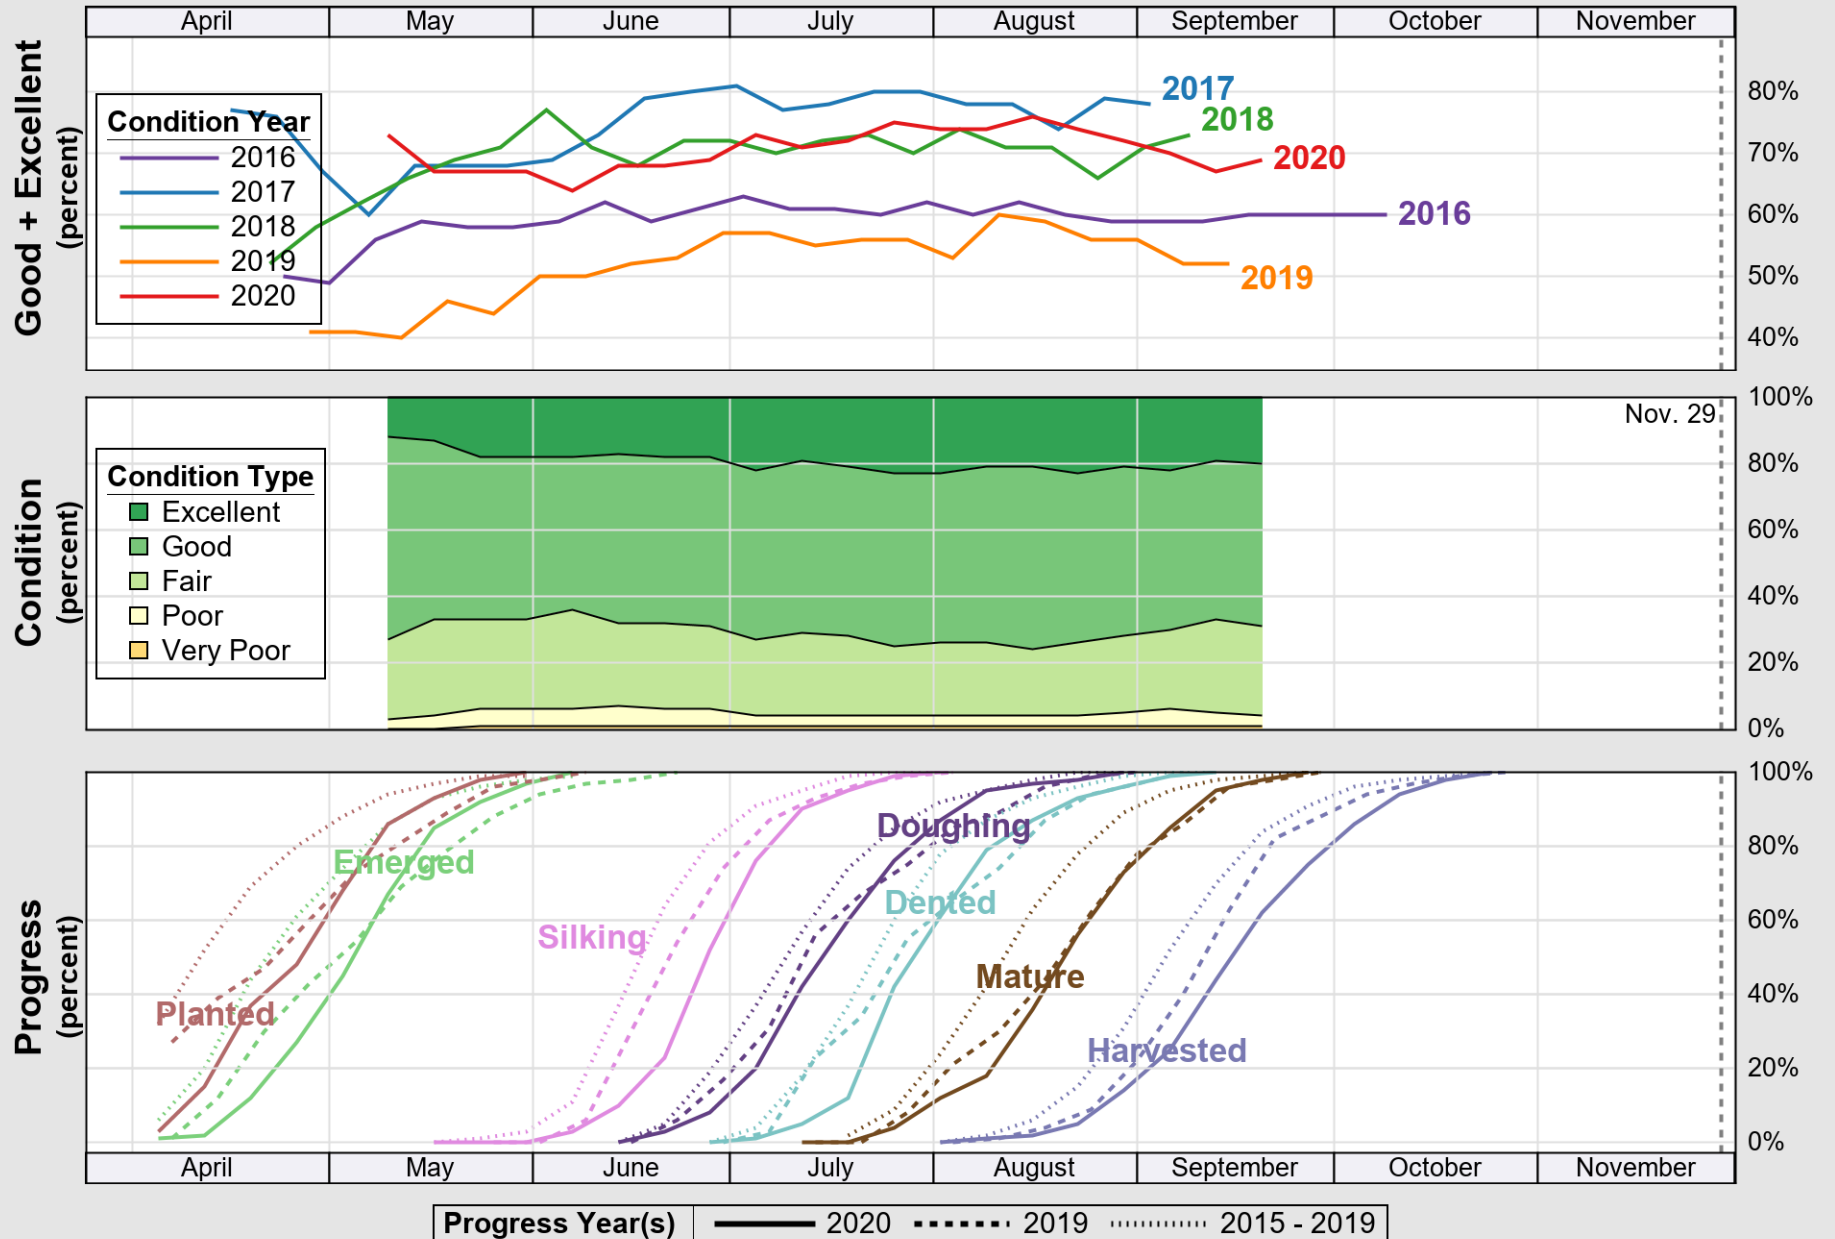

USDA

Crop Progress and Condition: Corn in Arkansas , 2020

NASS

Source: National Agricultural Statistics Service (NASS), Crop Progress Report

USDA

Crop Progress and Condition: Cotton in Arkansas , 2020

NASS

Source: National Agricultural Statistics Service (NASS), Crop Progress Report

USDA

Crop Progress and Condition: Pasture and Range in Arkansas , 2020

NASS

Source: National Agricultural Statistics Service (NASS), Crop Progress Report

USDA

Crop Progress and Condition: Peanuts in Arkansas , 2020

NASS

Source: National Agricultural Statistics Service (NASS), Crop Progress Report

USDA

Crop Progress and Condition: Rice in Arkansas , 2020

NASS

Source: National Agricultural Statistics Service (NASS), Crop Progress Report