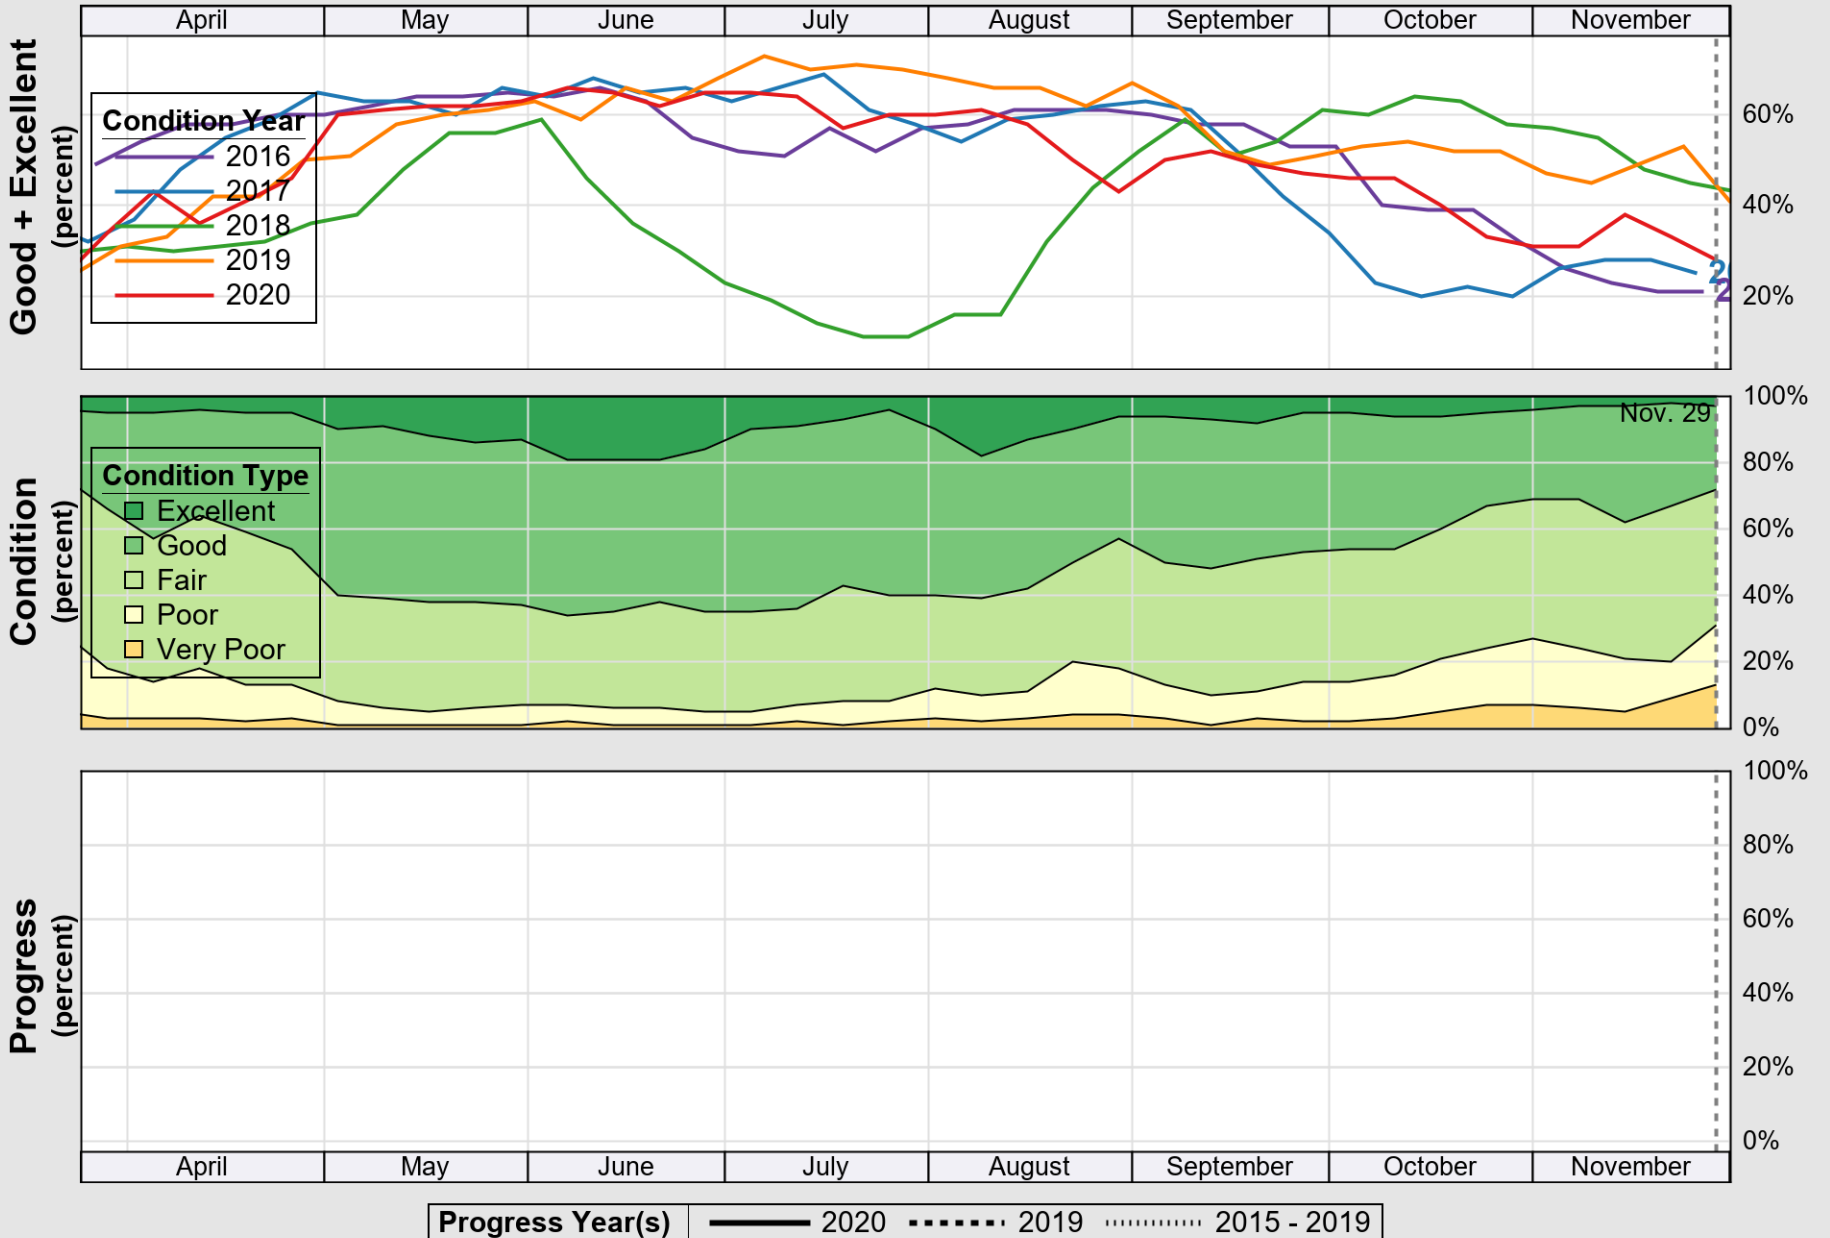

USDA

Crop Progress and Condition: Corn in Arkansas , 2020

NASS

Source: National Agricultural Statistics Service (NASS), Crop Progress Report

USDA

Crop Progress and Condition: Cotton in Arkansas , 2020

NASS

Source: National Agricultural Statistics Service (NASS), Crop Progress Report

USDA

Crop Progress and Condition: Pasture and Range in Arkansas , 2020

NASS

Source: National Agricultural Statistics Service (NASS), Crop Progress Report

USDA

Crop Progress and Condition: Peanuts in Arkansas , 2020

NASS

Source: National Agricultural Statistics Service (NASS), Crop Progress Report

USDA

Crop Progress and Condition: Rice in Arkansas , 2020

NASS

Source: National Agricultural Statistics Service (NASS), Crop Progress Report