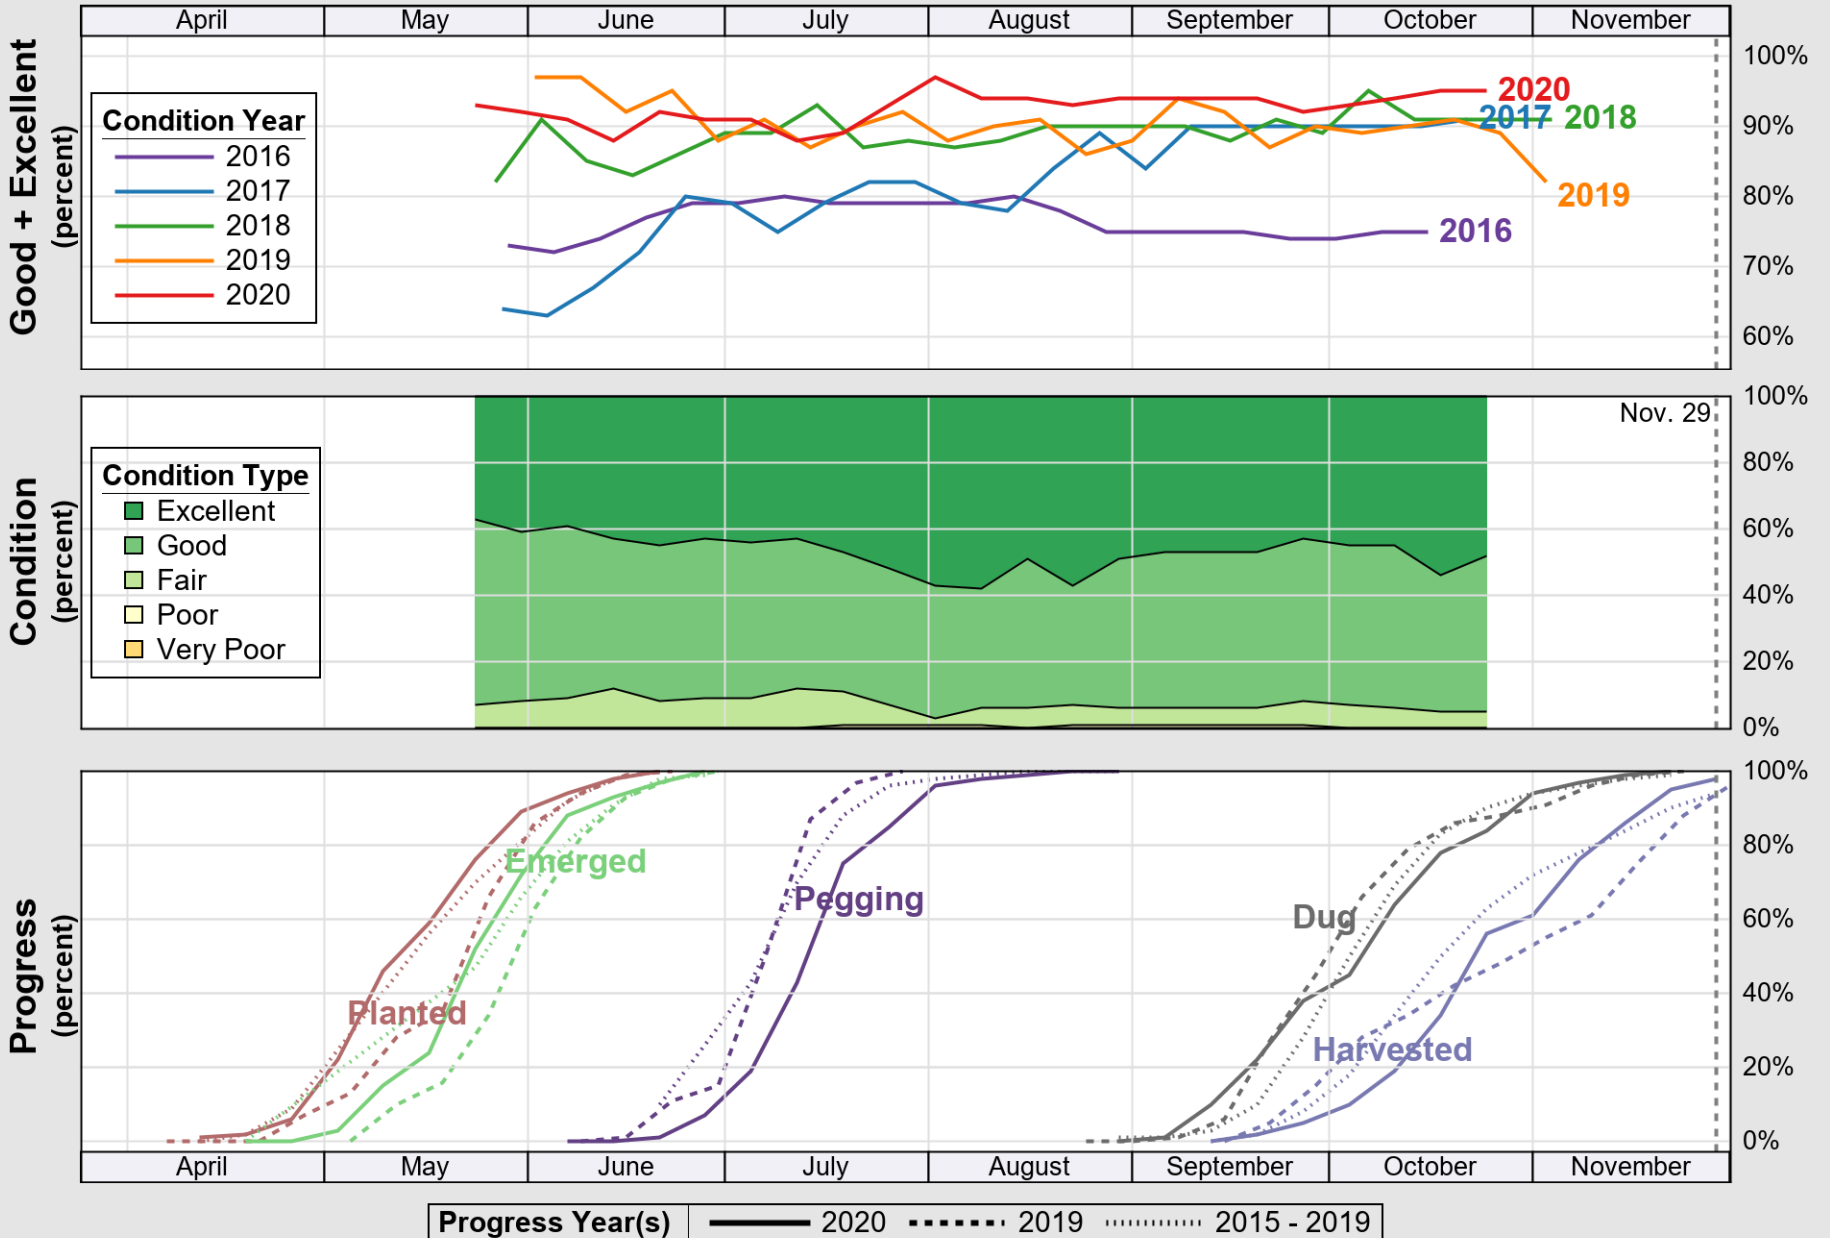

USDA

Crop Progress and Condition: Pasture and Range in Arkansas , 2020

NASS

Source: National Agricultural Statistics Service (NASS), Crop Progress Report

USDA

Crop Progress and Condition: Peanuts in Arkansas , 2020

NASS

Source: National Agricultural Statistics Service (NASS), Crop Progress Report

USDA

Crop Progress and Condition: Rice in Arkansas , 2020

NASS

Source: National Agricultural Statistics Service (NASS), Crop Progress Report