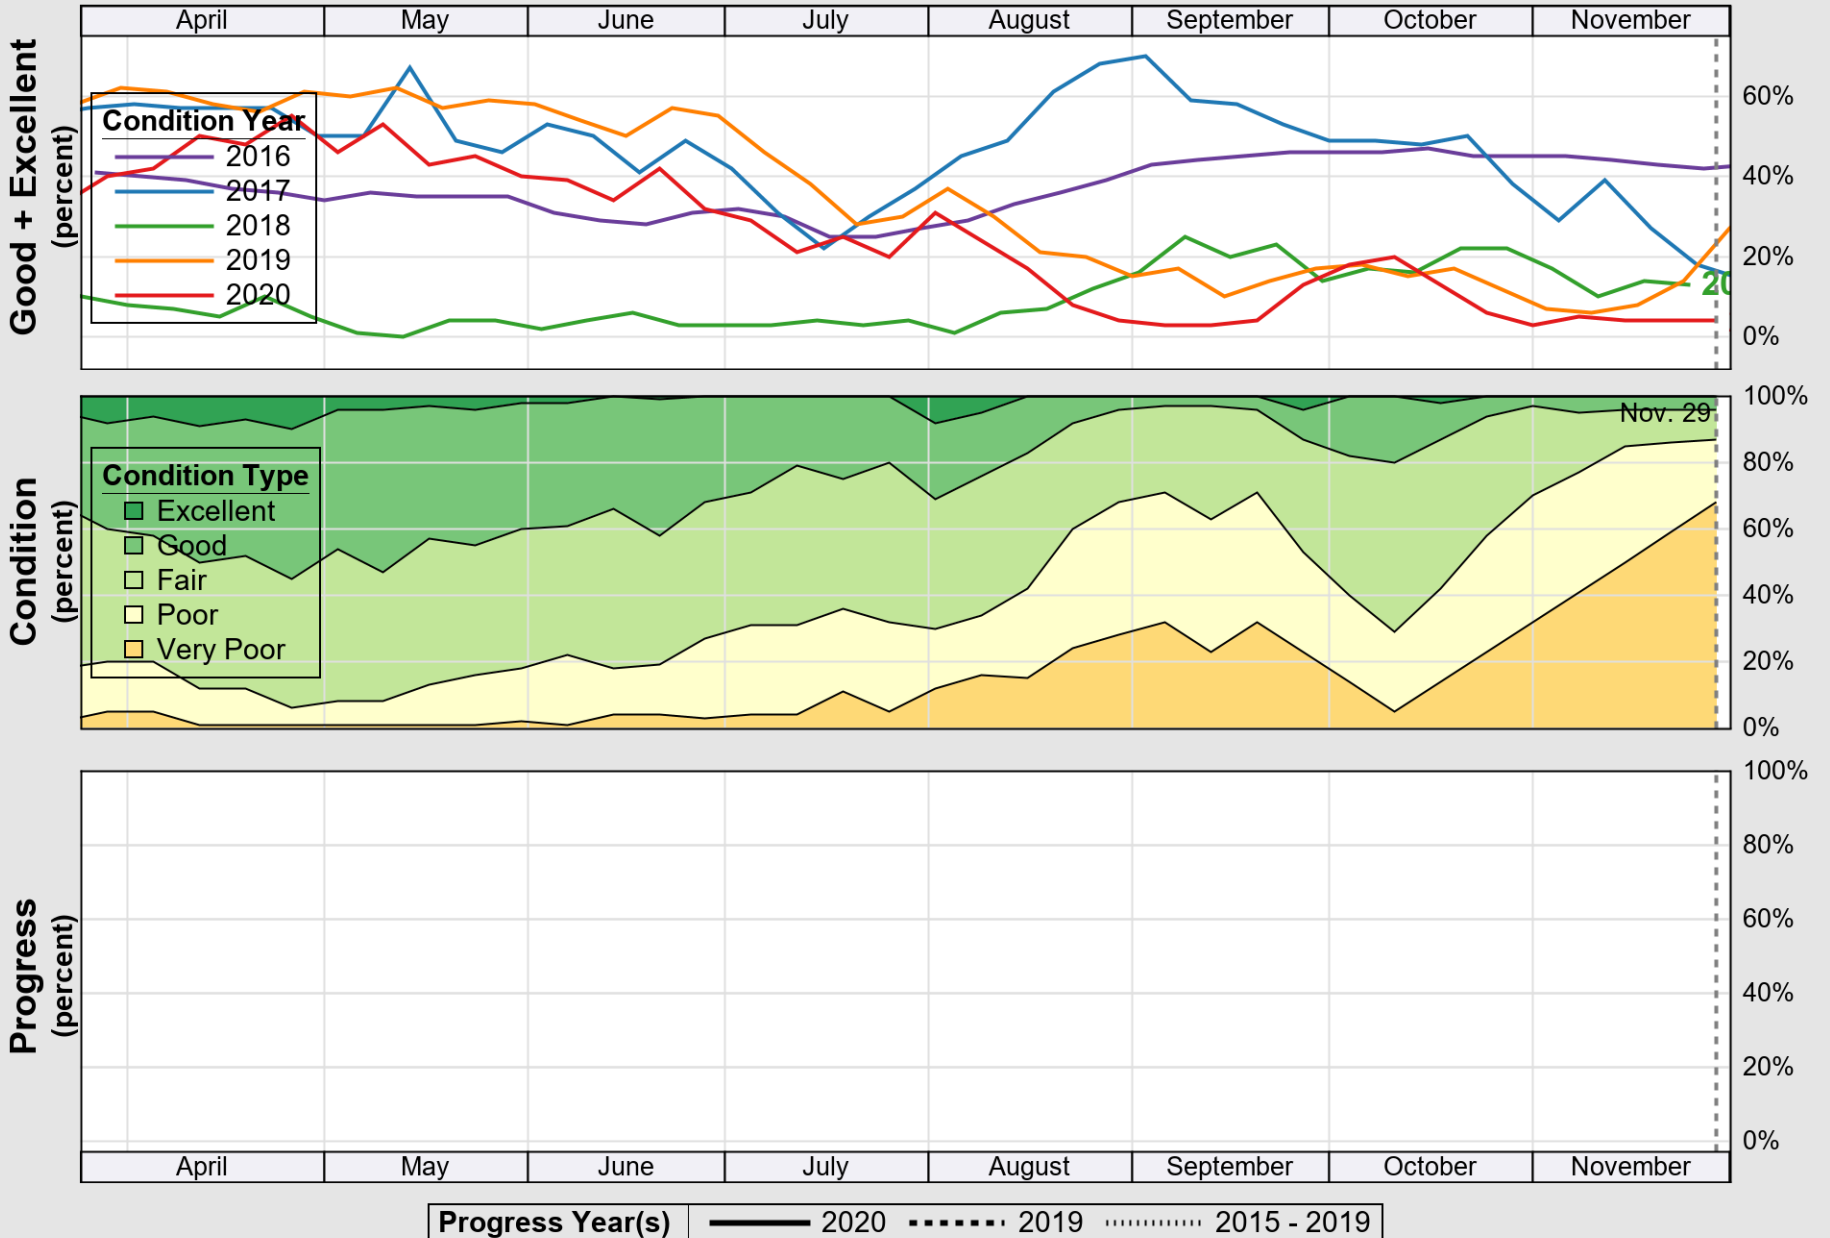

USDA

Crop Progress and Condition: Cotton in Arizona , 2020

NASS

Source: National Agricultural Statistics Service (NASS), Crop Progress Report

USDA

Crop Progress and Condition: Pasture and Range in Arizona , 2020

NASS

Source: National Agricultural Statistics Service (NASS), Crop Progress Report