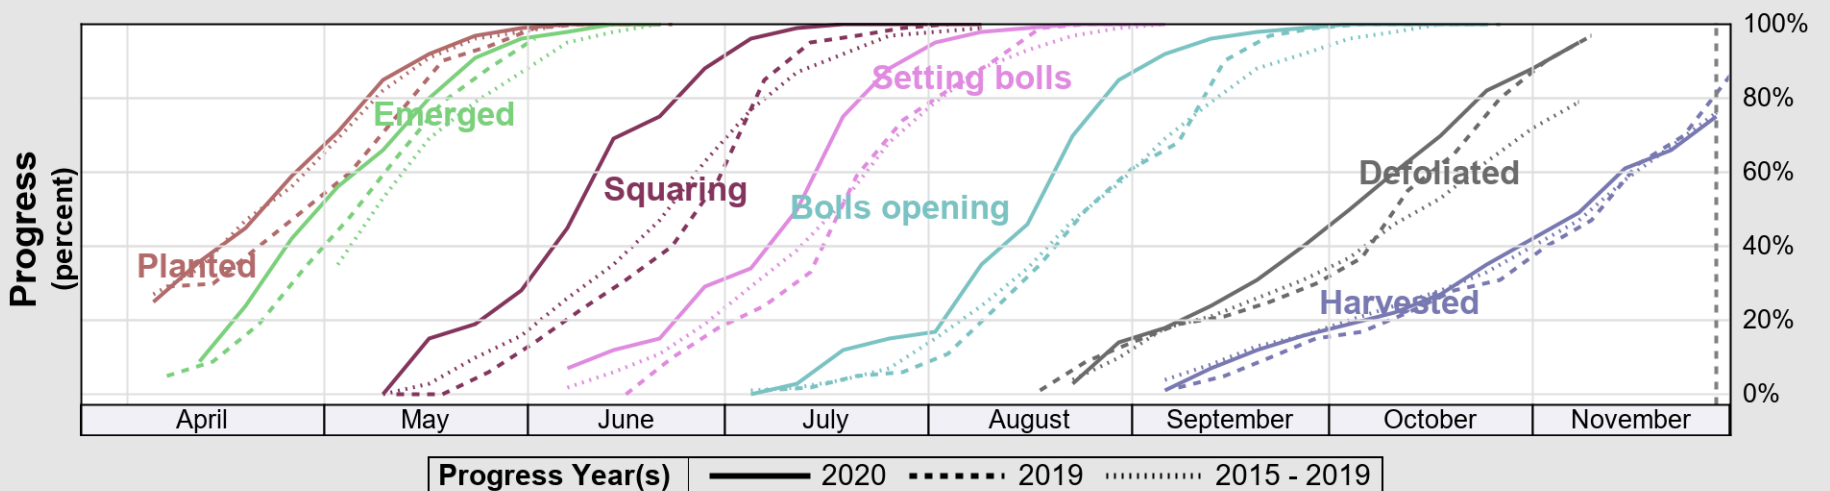

USDA

Crop Progress and Condition: Cotton in Arizona , 2020

NASS

Source: National Agricultural Statistics Service (NASS), Crop Progress Report

USDA

Crop Progress and Condition: Pasture and Range in Arizona , 2020

NASS

Source: National Agricultural Statistics Service (NASS), Crop Progress Report