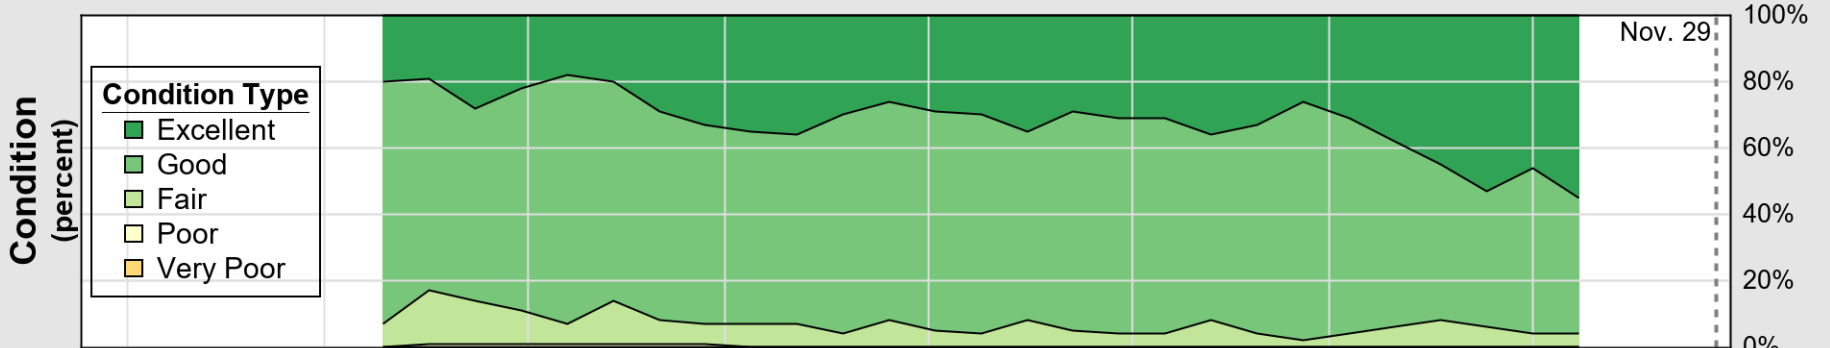

USDA

Crop Progress and Condition: Cotton in Arizona , 2020

NASS

Source: National Agricultural Statistics Service (NASS), Crop Progress Report

USDA

Crop Progress and Condition: Pasture and Range in Arizona , 2020