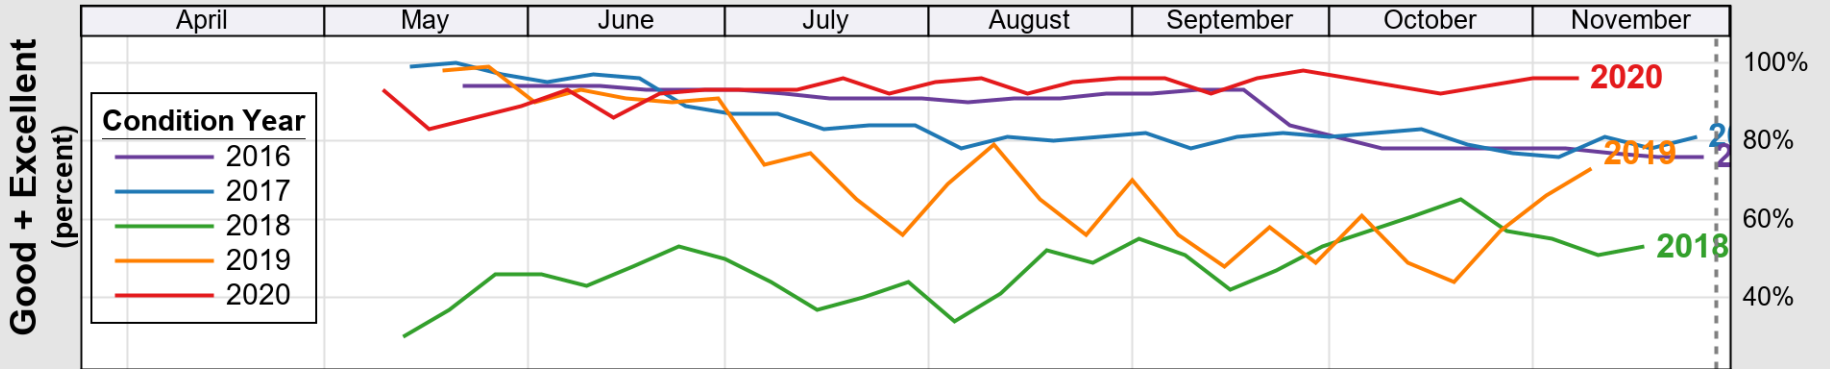

USDA

Crop Progress and Condition: Cotton in Arizona , 2020

NASS

Source: National Agricultural Statistics Service (NASS), Crop Progress Report

USDA

Crop Progress and Condition: Pasture and Range in Arizona , 2020