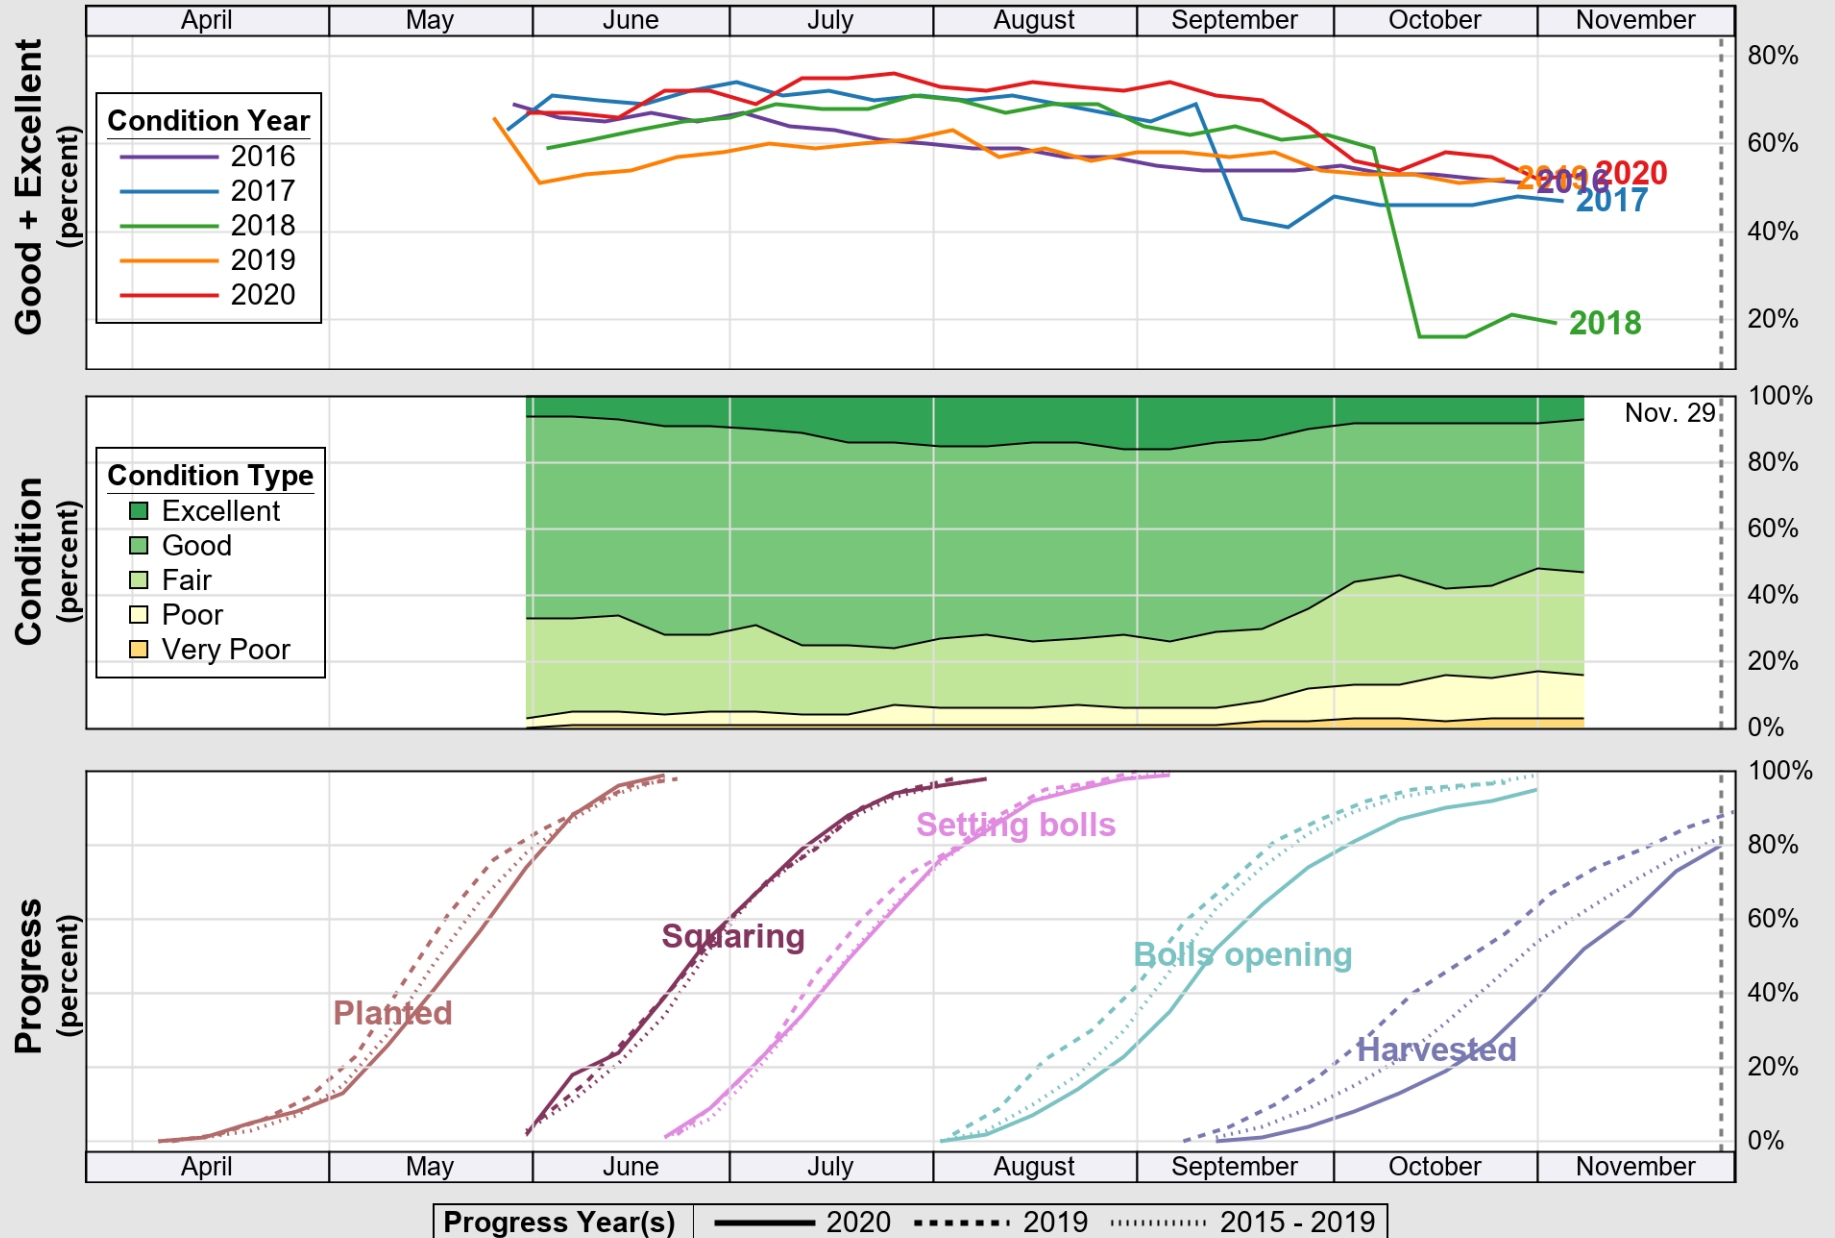

USDA

Crop Progress and Condition: Corn in Georgia , 2020

NASS

Source: National Agricultural Statistics Service (NASS), Crop Progress Report

USDA

Crop Progress and Condition: Cotton in Georgia , 2020

NASS

Source: National Agricultural Statistics Service (NASS), Crop Progress Report

USDA

Crop Progress and Condition: Pasture and Range in Georgia , 2020

NASS

Source: National Agricultural Statistics Service (NASS), Crop Progress Report

USDA

Crop Progress and Condition: Peanuts in Georgia , 2020

NASS

Source: National Agricultural Statistics Service (NASS), Crop Progress Report

USDA

Crop Progress and Condition: Soybeans in Georgia , 2020

NASS

Source: National Agricultural Statistics Service (NASS), Crop Progress Report

USDA

Crop Progress and Condition: Winter Wheat in Georgia , 2020

NASS

Source: National Agricultural Statistics Service (NASS), Crop Progress Report