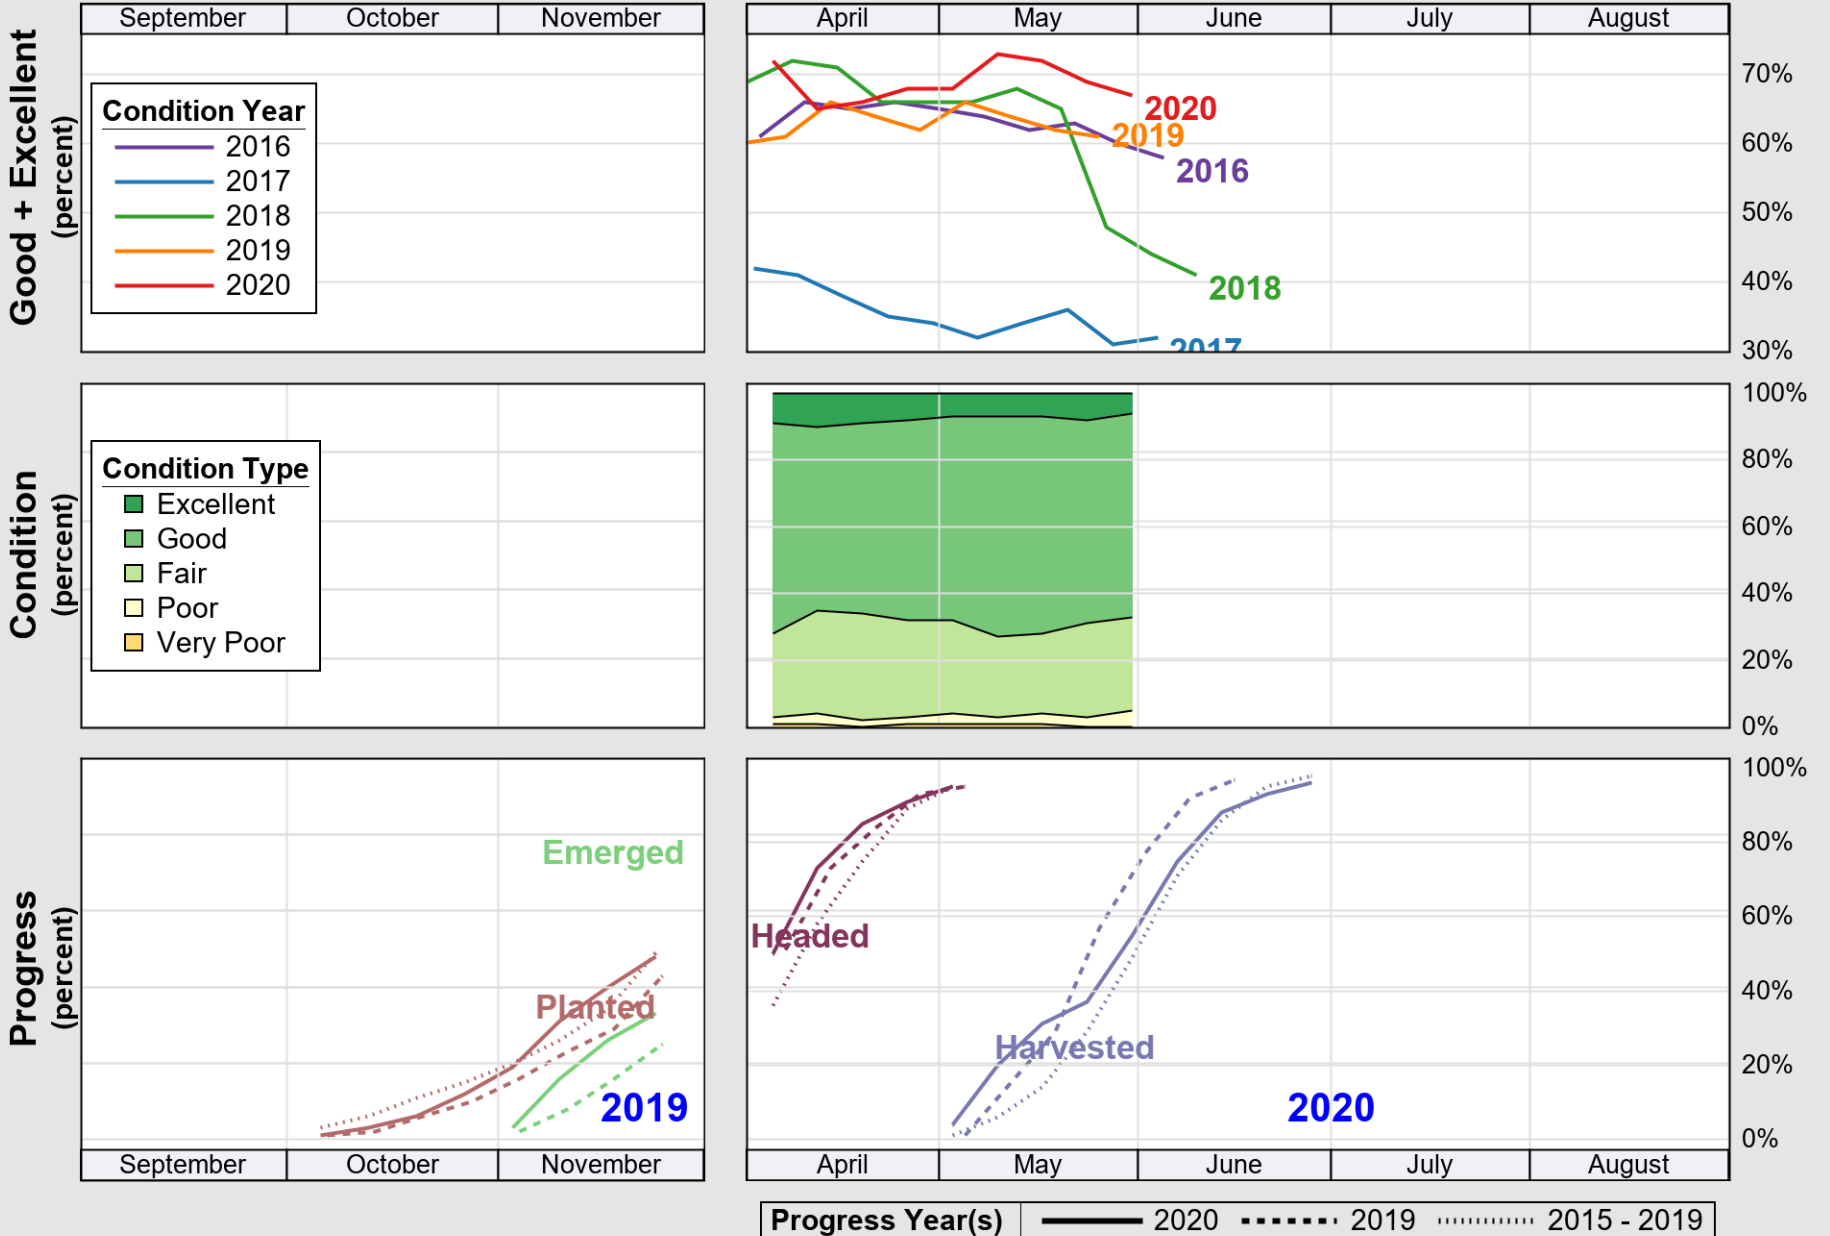

USDA

Crop Progress and Condition: Pasture and Range in Georgia , 2020

NASS

Source: National Agricultural Statistics Service (NASS), Crop Progress Report

USDA

Crop Progress and Condition: Peanuts in Georgia , 2020

NASS

Source: National Agricultural Statistics Service (NASS), Crop Progress Report

USDA

Crop Progress and Condition: Soybeans in Georgia , 2020

NASS

Source: National Agricultural Statistics Service (NASS), Crop Progress Report

USDA

Crop Progress and Condition: Winter Wheat in Georgia , 2020

NASS

Source: National Agricultural Statistics Service (NASS), Crop Progress Report