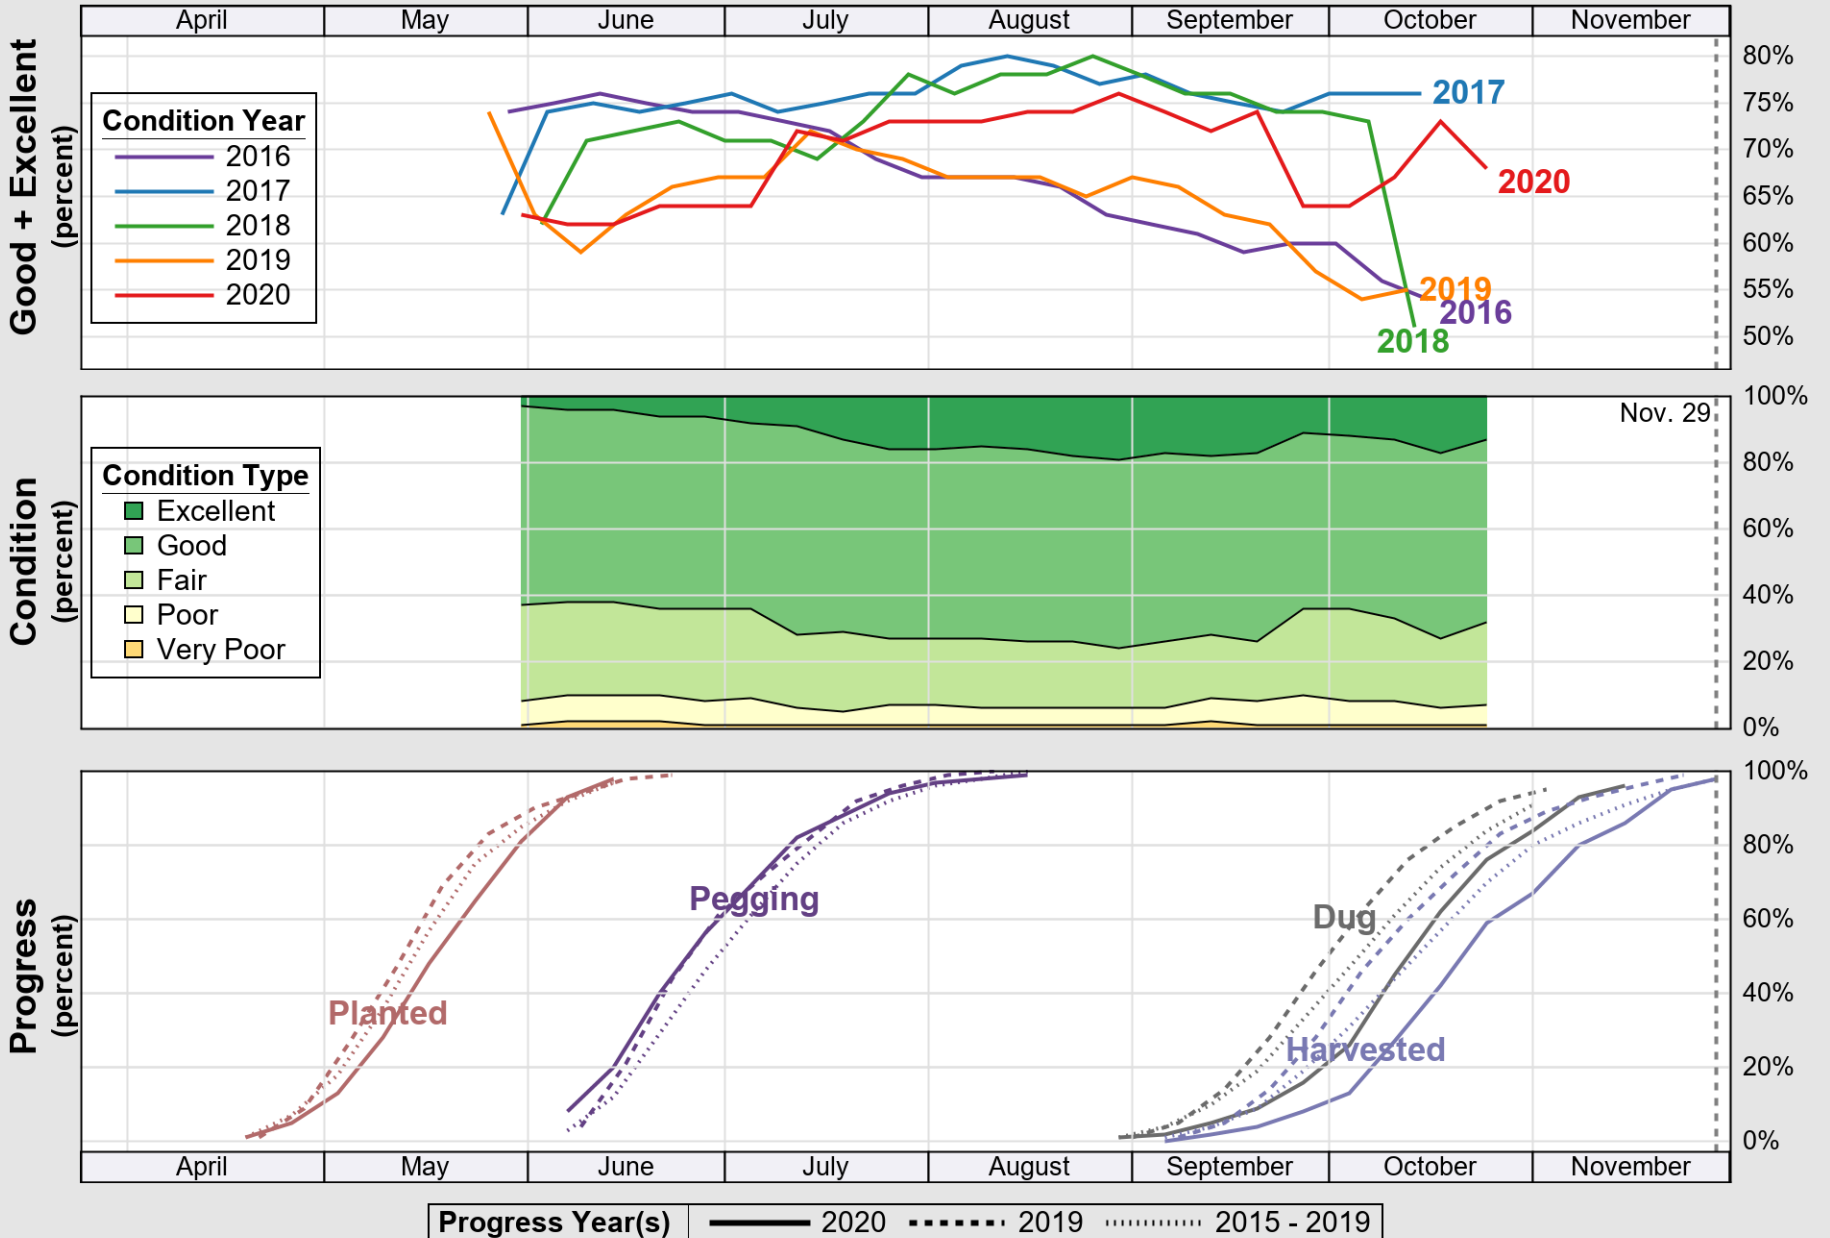

USDA

Crop Progress and Condition: Corn in Georgia , 2020

NASS

Source: National Agricultural Statistics Service (NASS), Crop Progress Report

USDA

Crop Progress and Condition: Cotton in Georgia , 2020

NASS

Source: National Agricultural Statistics Service (NASS), Crop Progress Report

USDA

Crop Progress and Condition: Pasture and Range in Georgia , 2020

NASS

Source: National Agricultural Statistics Service (NASS), Crop Progress Report

USDA

Crop Progress and Condition: Peanuts in Georgia , 2020

NASS

Source: National Agricultural Statistics Service (NASS), Crop Progress Report

USDA

Crop Progress and Condition: Soybeans in Georgia , 2020

NASS

Source: National Agricultural Statistics Service (NASS), Crop Progress Report

USDA

Crop Progress and Condition: Winter Wheat in Georgia , 2020

NASS

Source: National Agricultural Statistics Service (NASS), Crop Progress Report