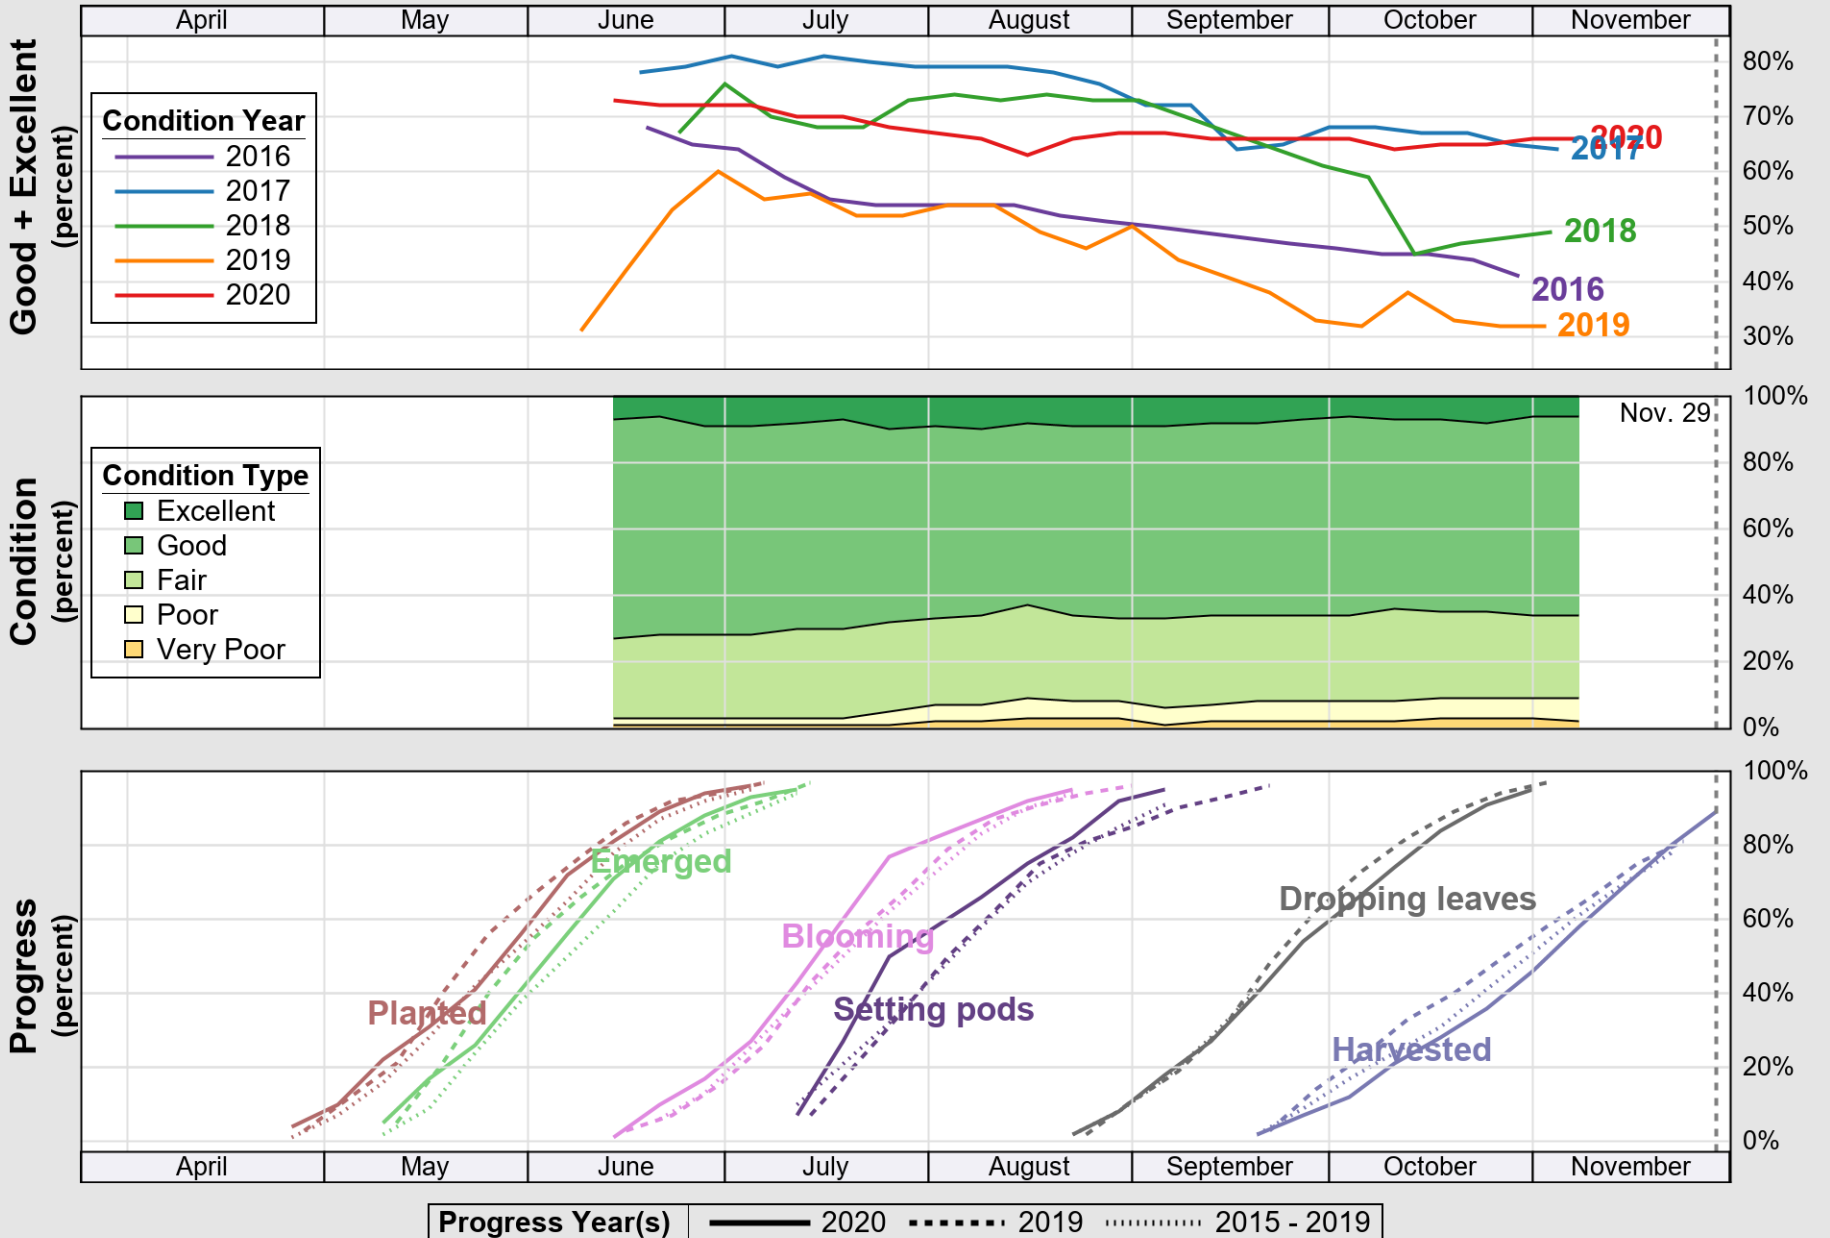

USDA

Crop Progress and Condition: Pasture and Range in Georgia , 2020

NASS

Source: National Agricultural Statistics Service (NASS), Crop Progress Report

USDA

Crop Progress and Condition: Peanuts in Georgia , 2020

NASS

Source: National Agricultural Statistics Service (NASS), Crop Progress Report

USDA

Crop Progress and Condition: Soybeans in Georgia , 2020

NASS

Source: National Agricultural Statistics Service (NASS), Crop Progress Report

USDA

Crop Progress and Condition: Winter Wheat in Georgia , 2020

NASS

Source: National Agricultural Statistics Service (NASS), Crop Progress Report