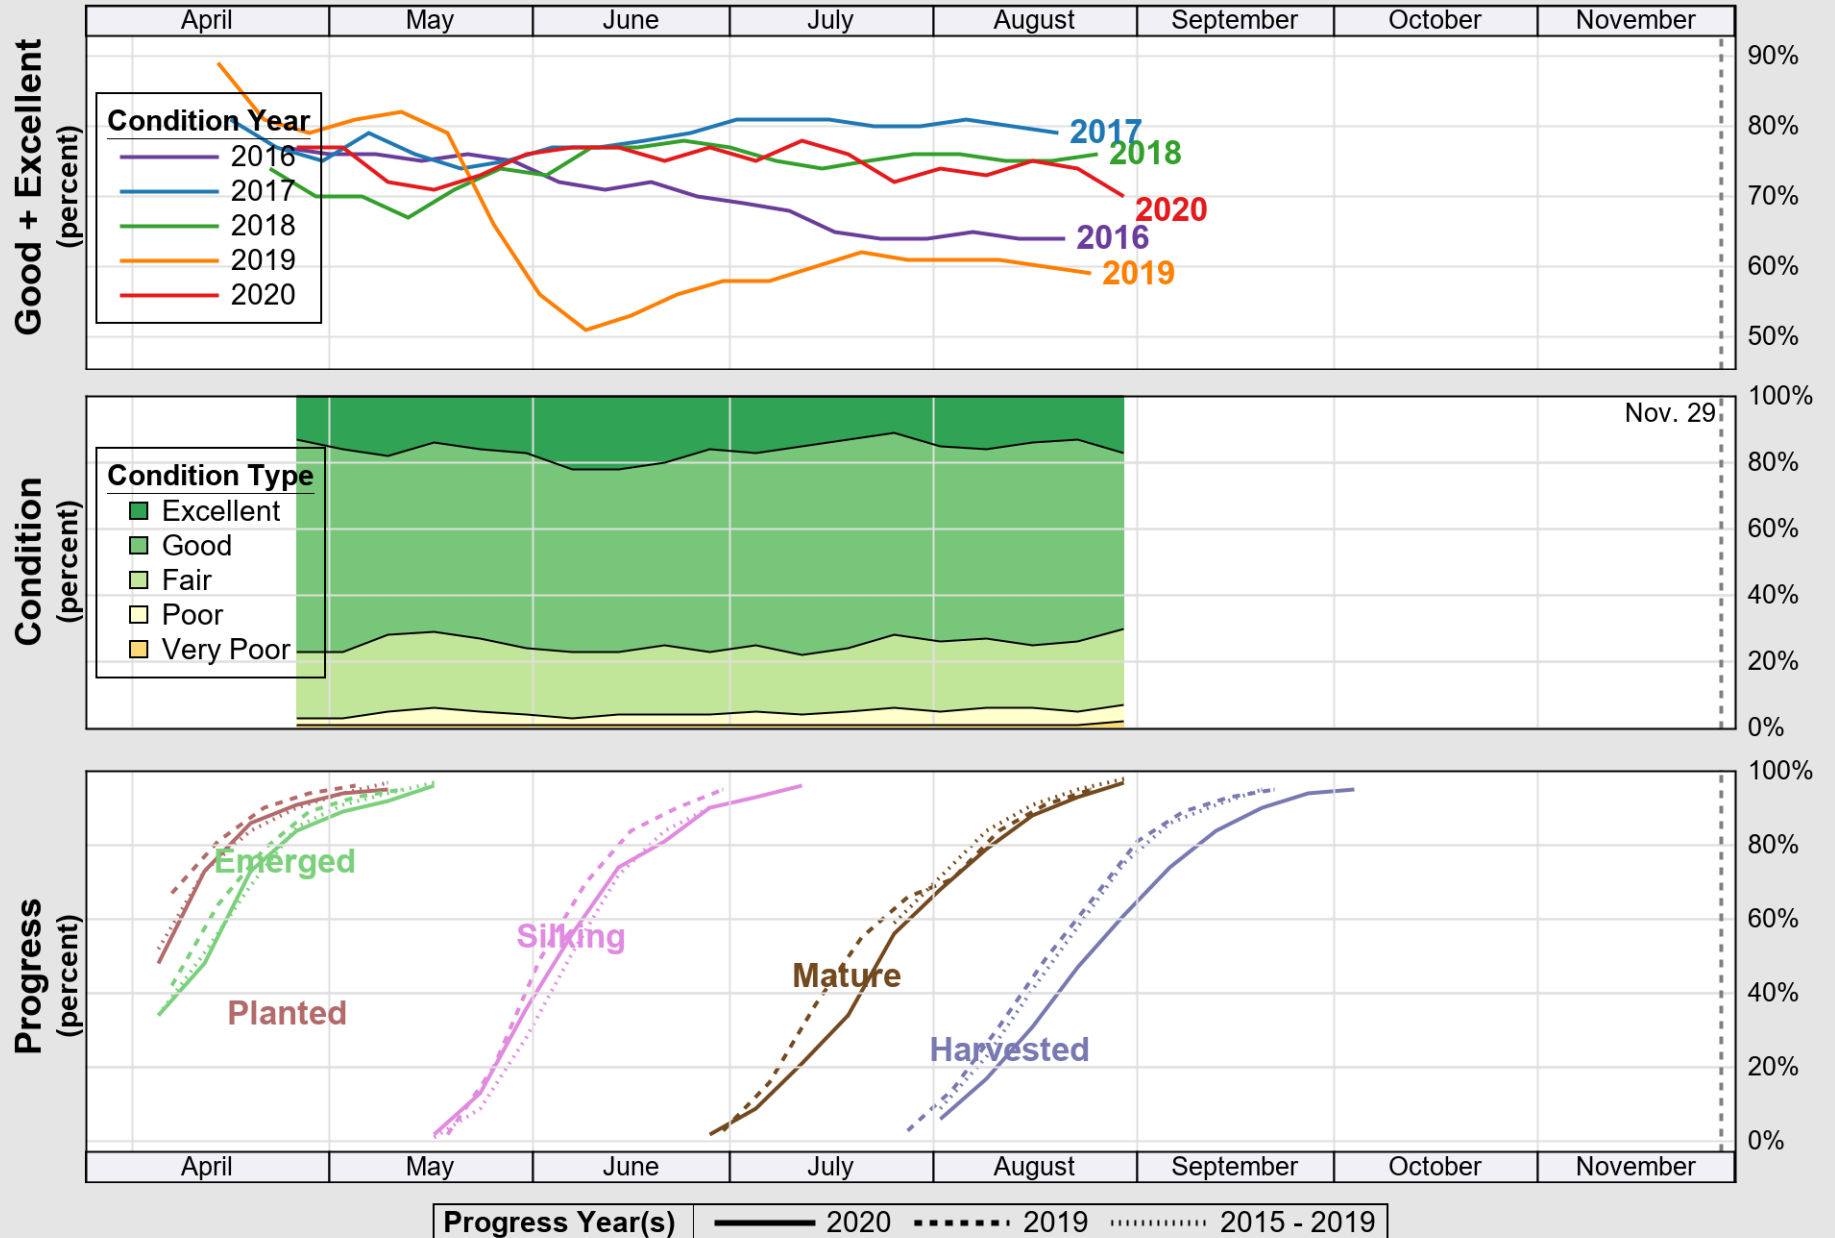

USDA

Crop Progress and Condition: Corn in Georgia , 2020

NASS

Source: National Agricultural Statistics Service (NASS), Crop Progress Report

USDA

Crop Progress and Condition: Cotton in Georgia , 2020

NASS

Source: National Agricultural Statistics Service (NASS), Crop Progress Report

USDA

Crop Progress and Condition: Pasture and Range in Georgia , 2020

NASS

Source: National Agricultural Statistics Service (NASS), Crop Progress Report

USDA

Crop Progress and Condition: Peanuts in Georgia , 2020

NASS

Source: National Agricultural Statistics Service (NASS), Crop Progress Report

USDA

Crop Progress and Condition: Soybeans in Georgia , 2020

NASS

Source: National Agricultural Statistics Service (NASS), Crop Progress Report

USDA

Crop Progress and Condition: Winter Wheat in Georgia , 2020

NASS

Source: National Agricultural Statistics Service (NASS), Crop Progress Report