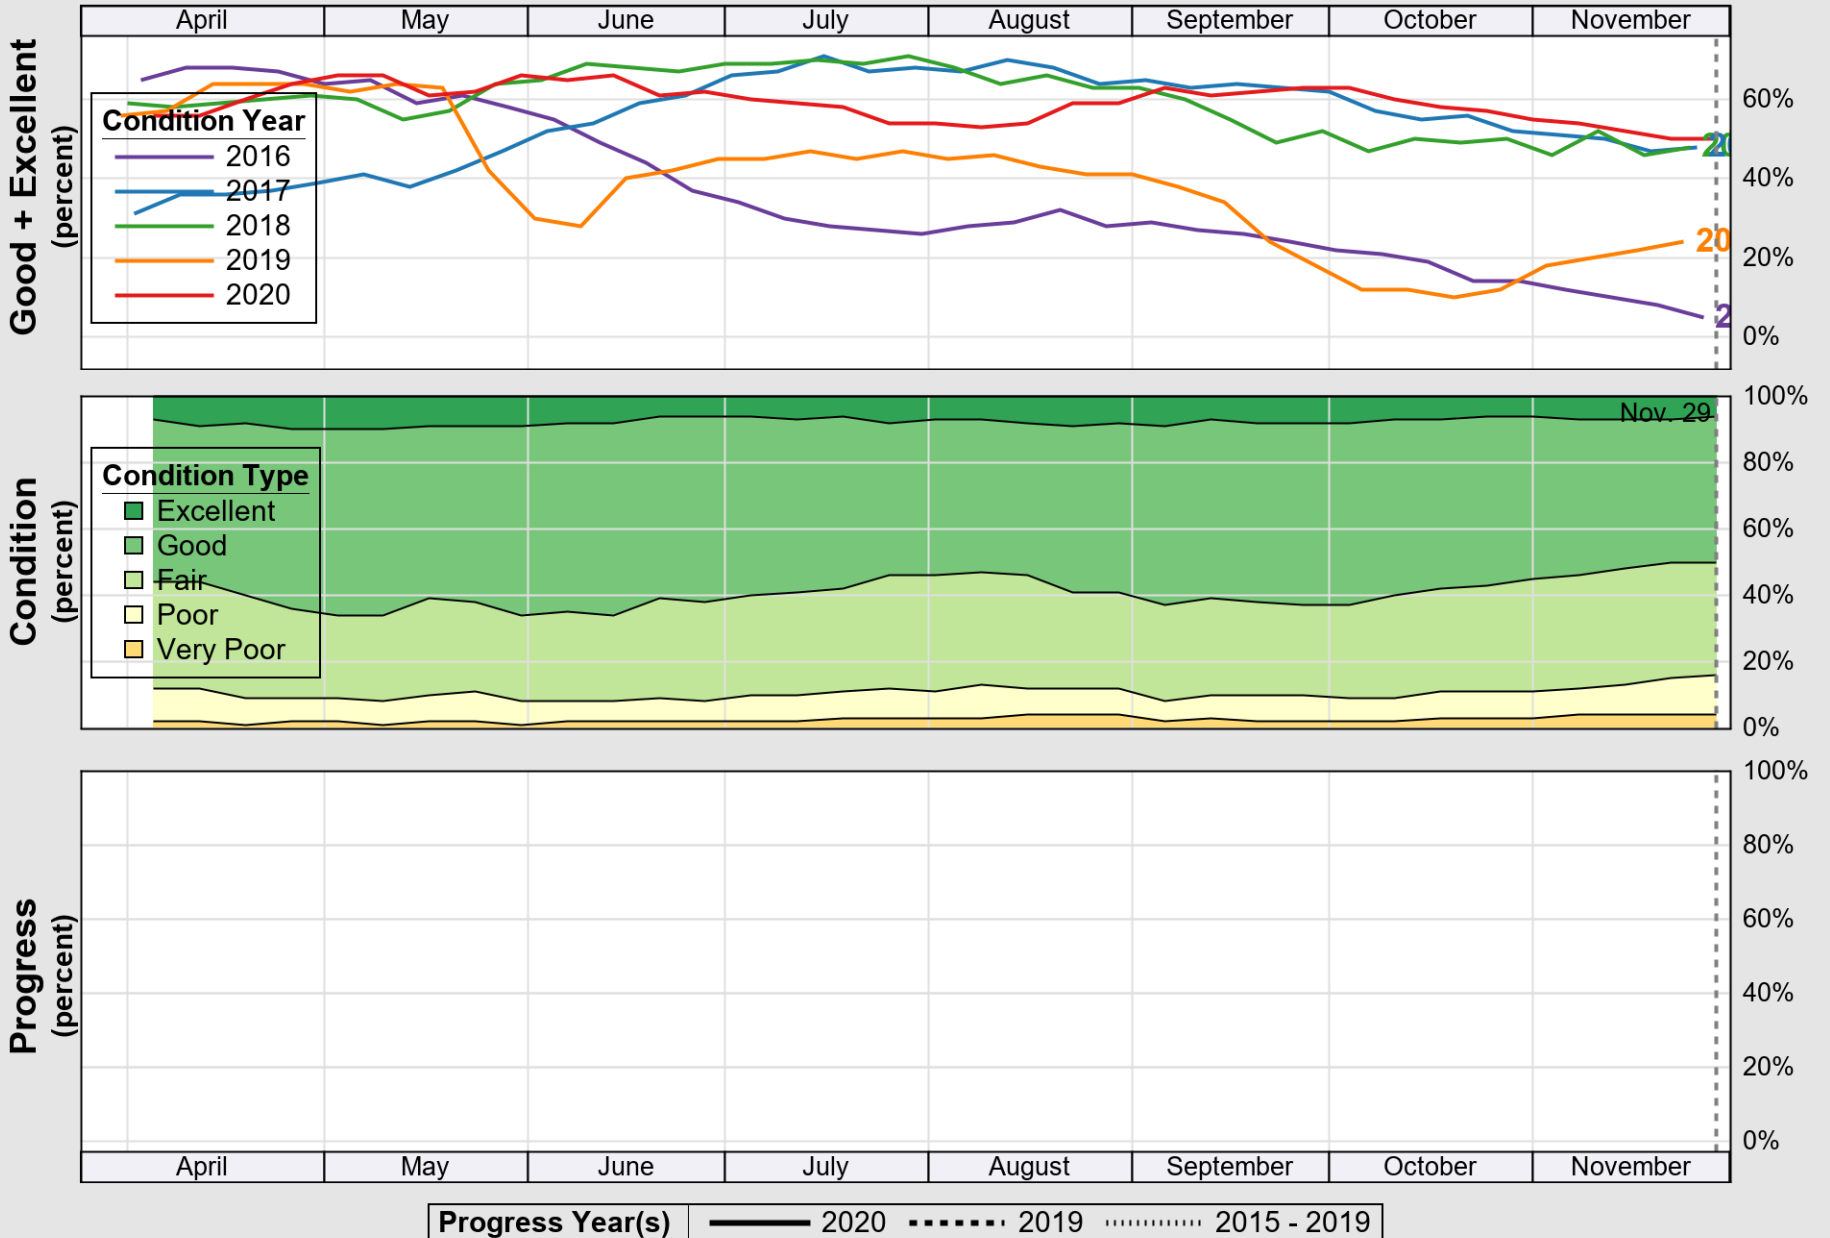

USDA

Crop Progress and Condition: Corn in Georgia , 2020

NASS

Source: National Agricultural Statistics Service (NASS), Crop Progress Report

USDA

Crop Progress and Condition: Cotton in Georgia , 2020

NASS

Source: National Agricultural Statistics Service (NASS), Crop Progress Report

USDA

Crop Progress and Condition: Pasture and Range in Georgia , 2020

NASS

Source: National Agricultural Statistics Service (NASS), Crop Progress Report

USDA

Crop Progress and Condition: Peanuts in Georgia , 2020