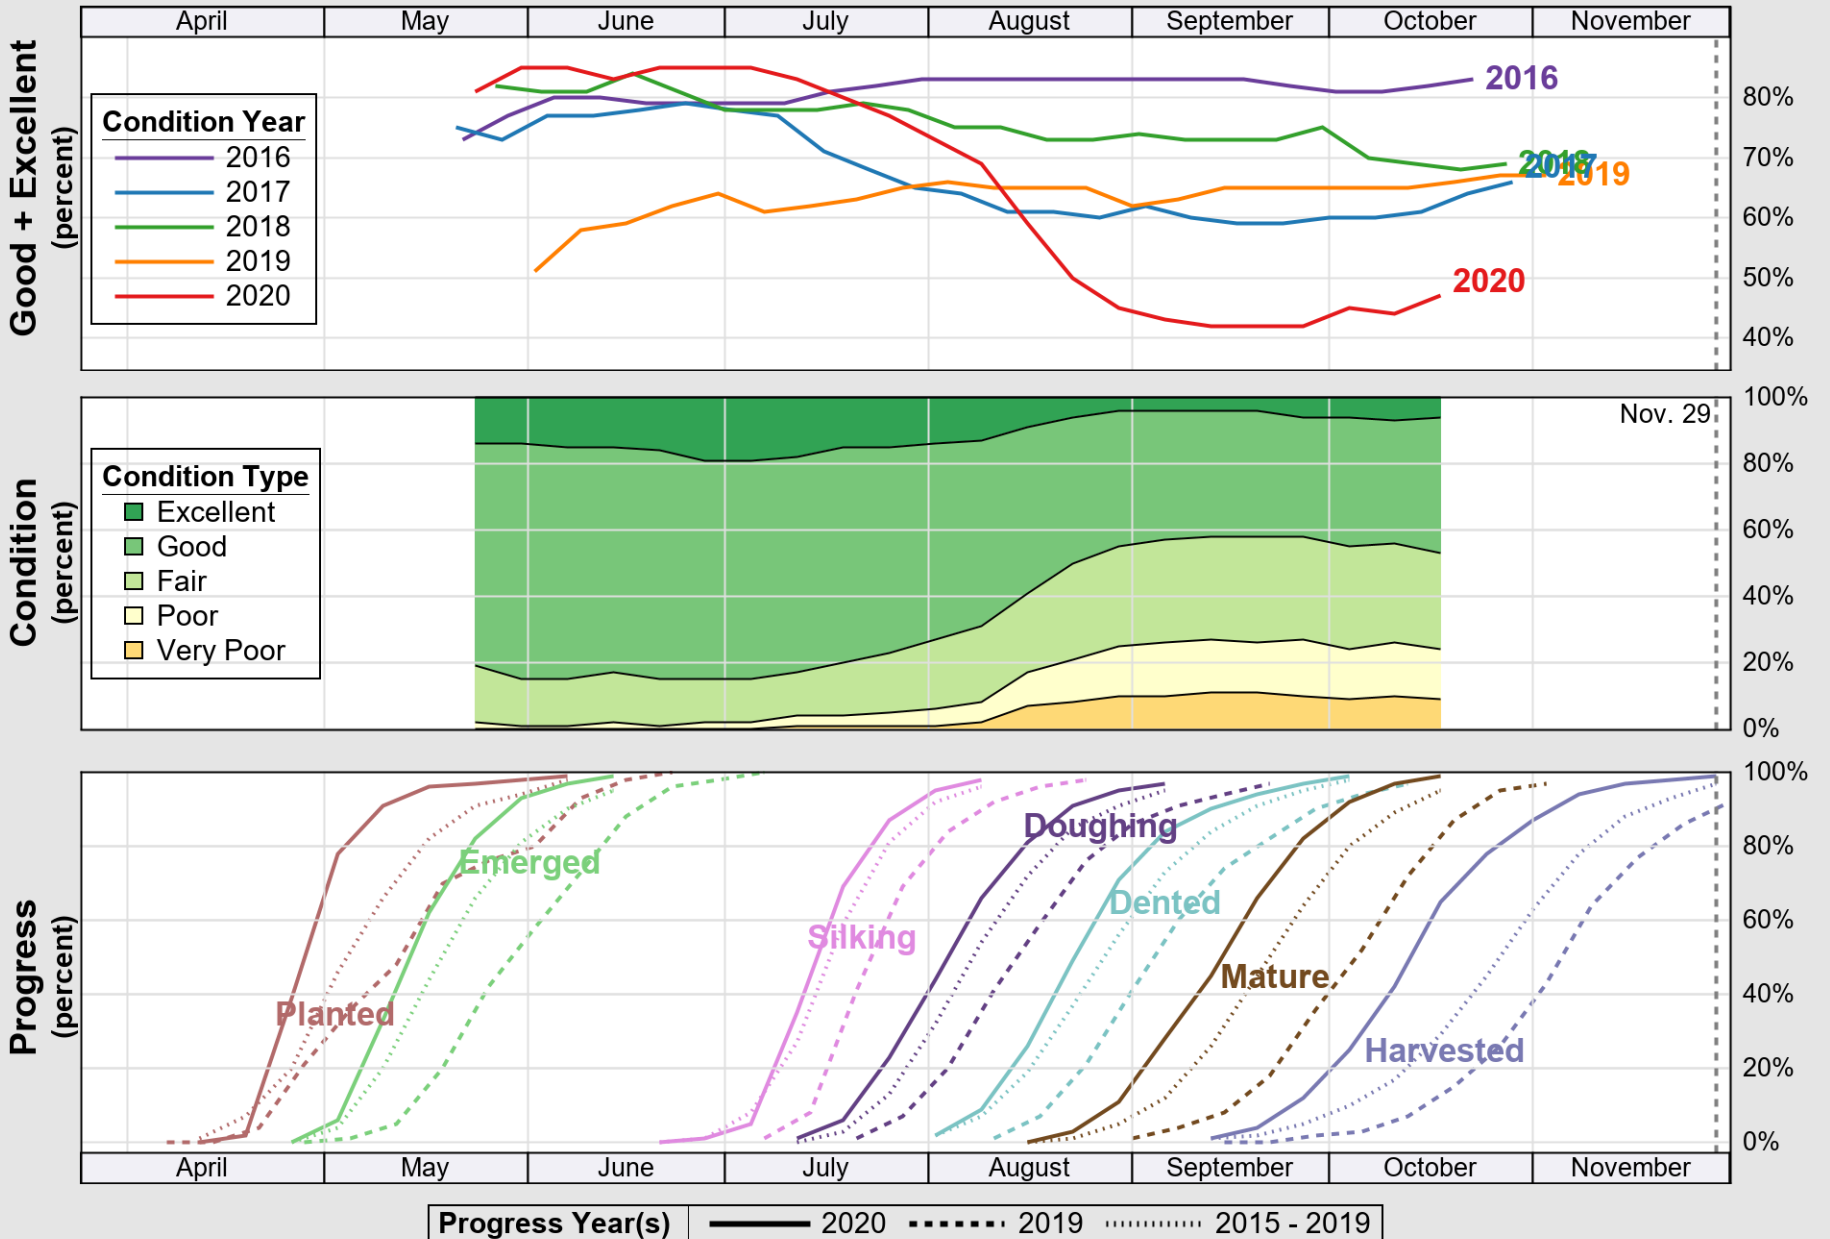

USDA

Crop Progress and Condition: Corn in Iowa, 2020

NASS

Source: National Agricultural Statistics Service (NASS), Crop Progress Report

USDA

Crop Progress and Condition: Oats in Iowa , 2020

NASS

Source: National Agricultural Statistics Service (NASS), Crop Progress Report

USDA

Crop Progress and Condition: Pasture and Range in Iowa , 2020

NASS

Source: National Agricultural Statistics Service (NASS), Crop Progress Report

USDA

Crop Progress and Condition: Soybeans in Iowa , 2020

NASS

Source: National Agricultural Statistics Service (NASS), Crop Progress Report