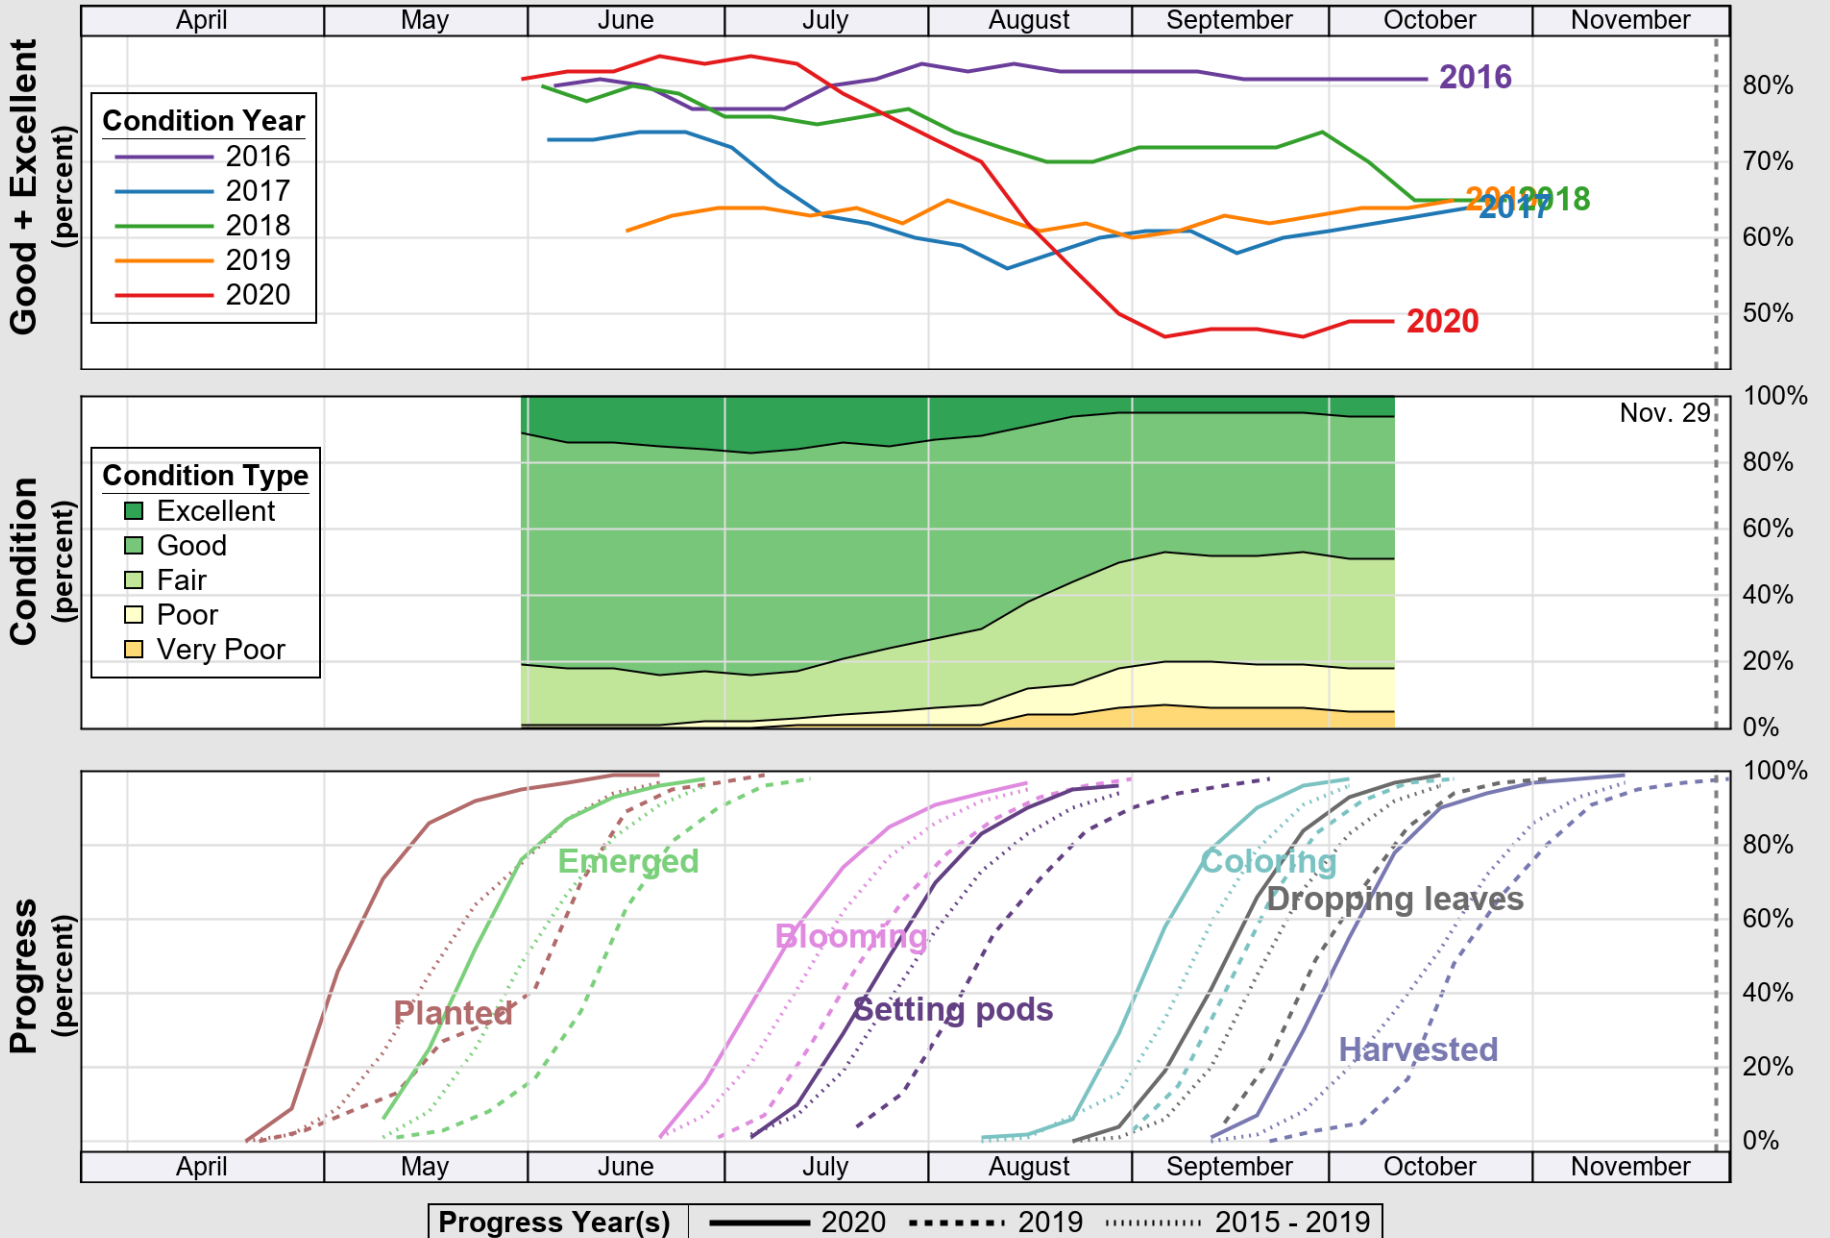

USDA

Crop Progress and Condition: Corn in Iowa, 2020

NASS

Source: National Agricultural Statistics Service (NASS), Crop Progress Report

USDA

Crop Progress and Condition: Oats in Iowa , 2020

NASS

Source: National Agricultural Statistics Service (NASS), Crop Progress Report

USDA

Crop Progress and Condition: Pasture and Range in Iowa , 2020

NASS

Source: National Agricultural Statistics Service (NASS), Crop Progress Report

USDA

Crop Progress and Condition: Soybeans in Iowa , 2020

NASS

Source: National Agricultural Statistics Service (NASS), Crop Progress Report