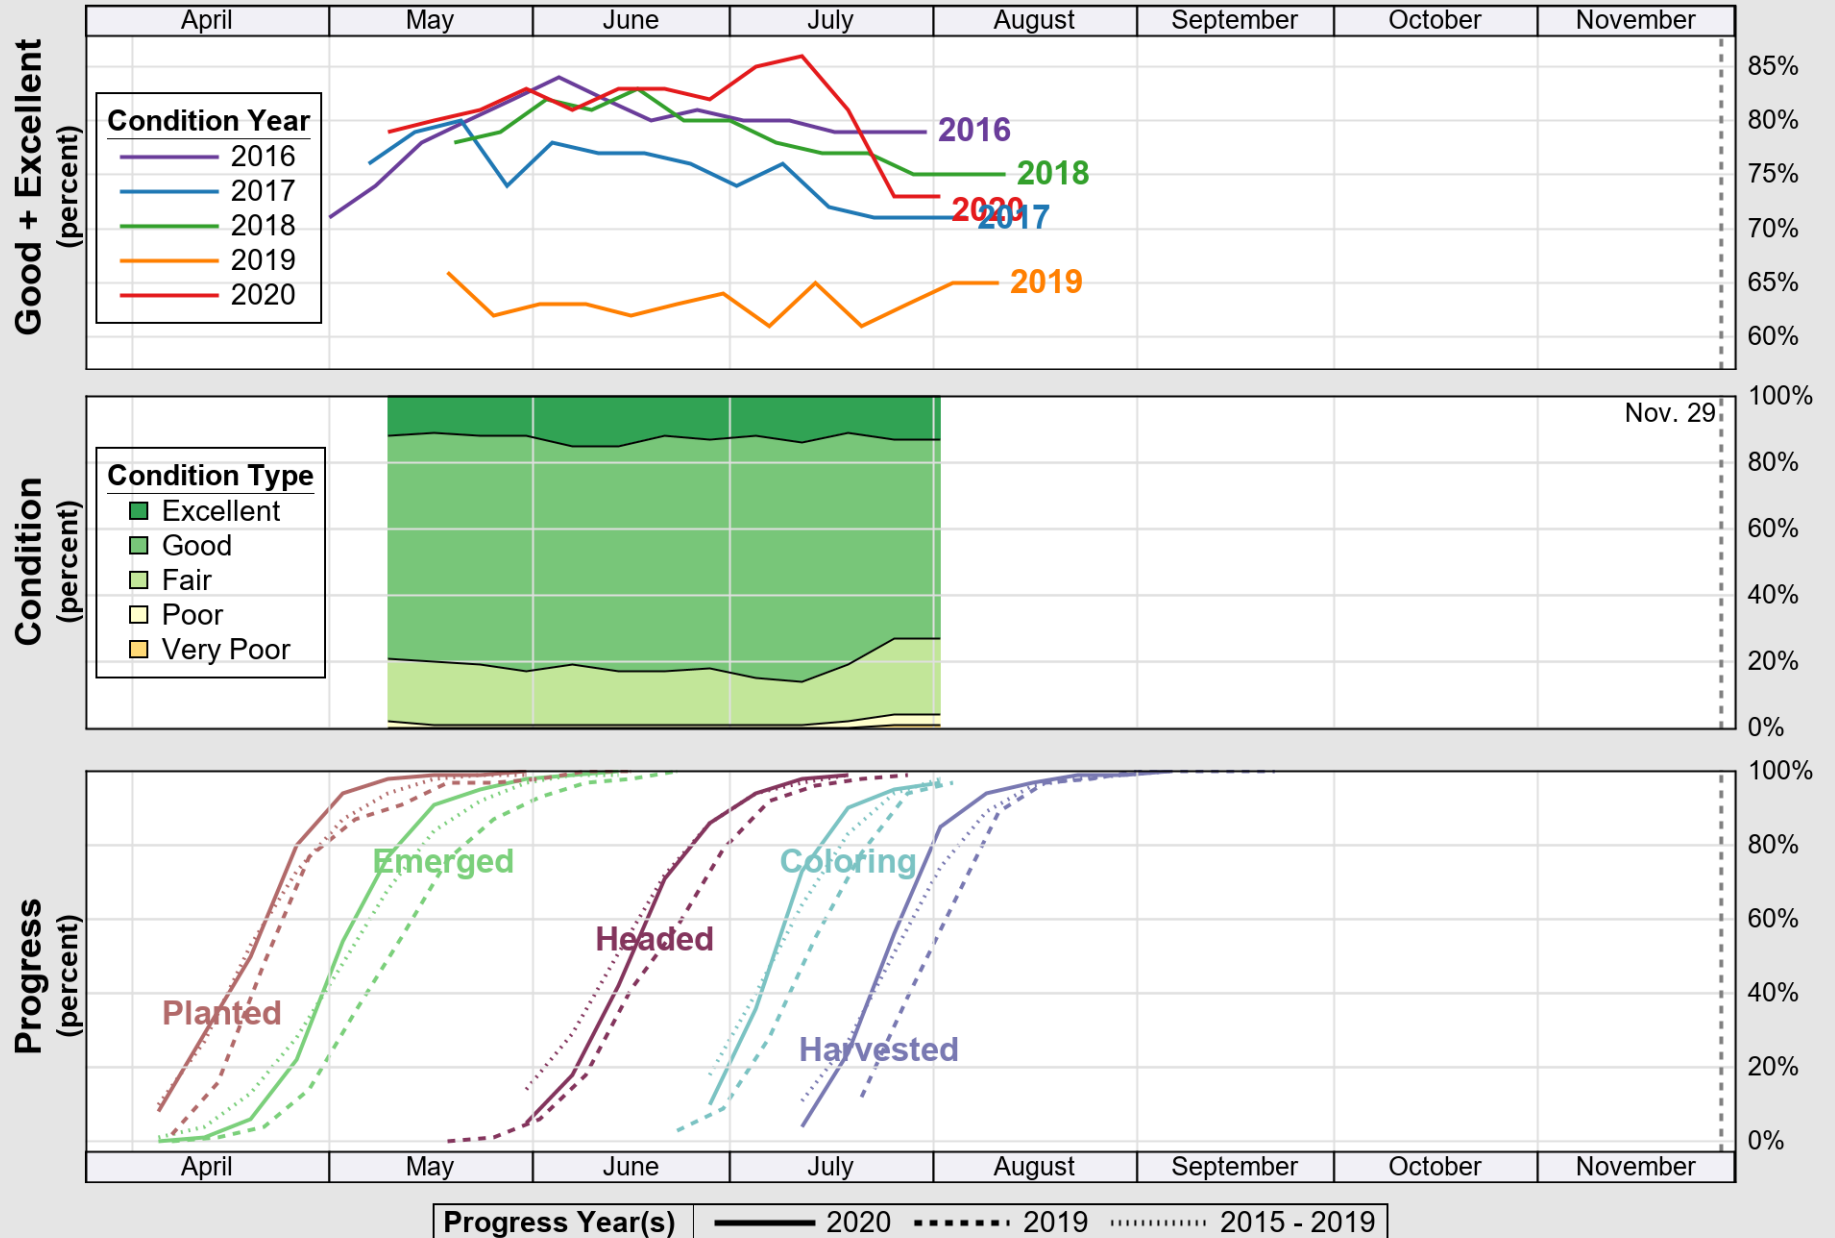

USDA

Crop Progress and Condition: Corn in Iowa, 2020

NASS

Source: National Agricultural Statistics Service (NASS), Crop Progress Report

USDA

Crop Progress and Condition: Oats in Iowa , 2020

NASS

Source: National Agricultural Statistics Service (NASS), Crop Progress Report

USDA

Crop Progress and Condition: Pasture and Range in Iowa , 2020

NASS

Source: National Agricultural Statistics Service (NASS), Crop Progress Report

USDA

Crop Progress and Condition: Soybeans in Iowa , 2020

NASS

Source: National Agricultural Statistics Service (NASS), Crop Progress Report