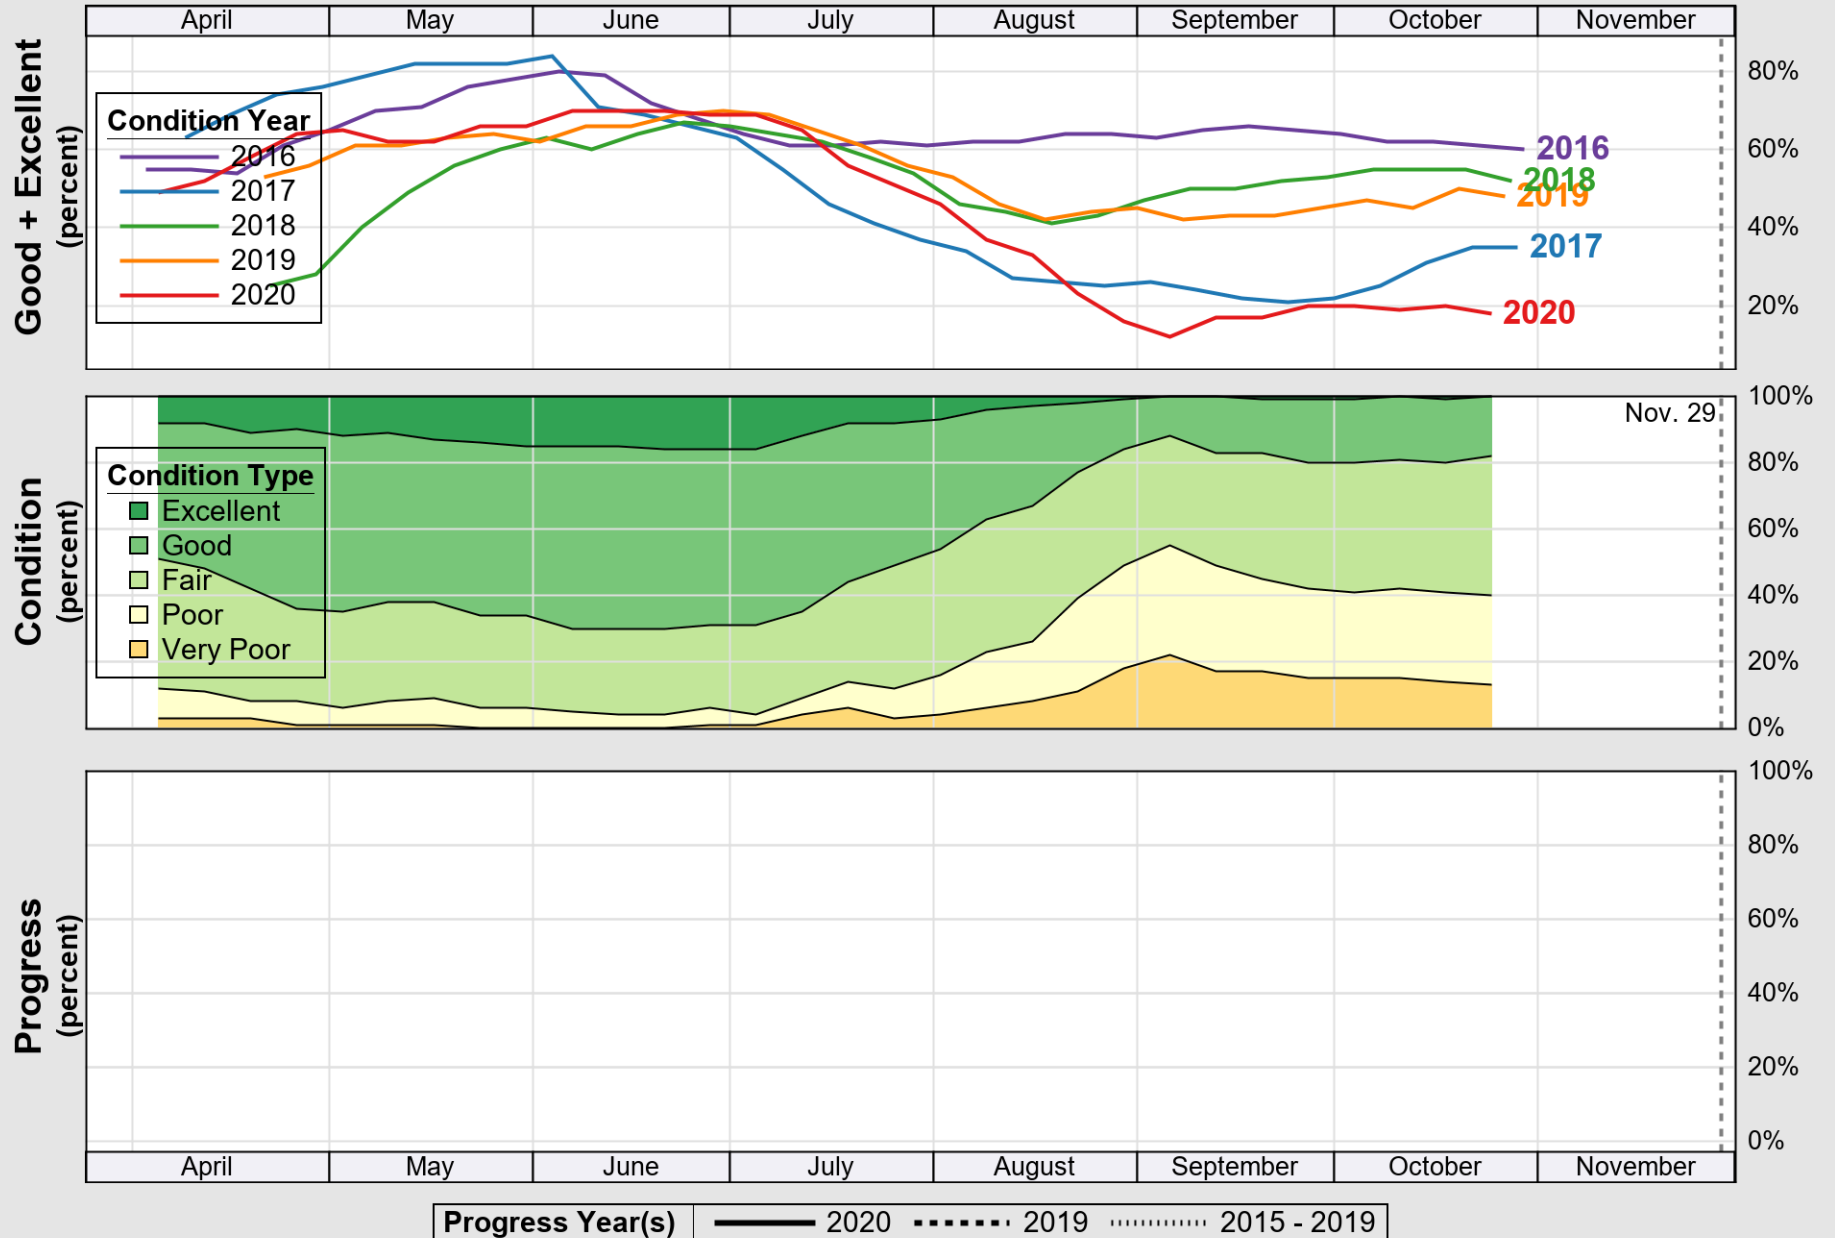

USDA

Crop Progress and Condition: Corn in Iowa, 2020

NASS

Source: National Agricultural Statistics Service (NASS), Crop Progress Report

USDA

Crop Progress and Condition: Oats in Iowa , 2020

NASS

Source: National Agricultural Statistics Service (NASS), Crop Progress Report

USDA

Crop Progress and Condition: Pasture and Range in Iowa , 2020

NASS

Source: National Agricultural Statistics Service (NASS), Crop Progress Report

USDA

Crop Progress and Condition: Soybeans in Iowa , 2020

NASS

Source: National Agricultural Statistics Service (NASS), Crop Progress Report