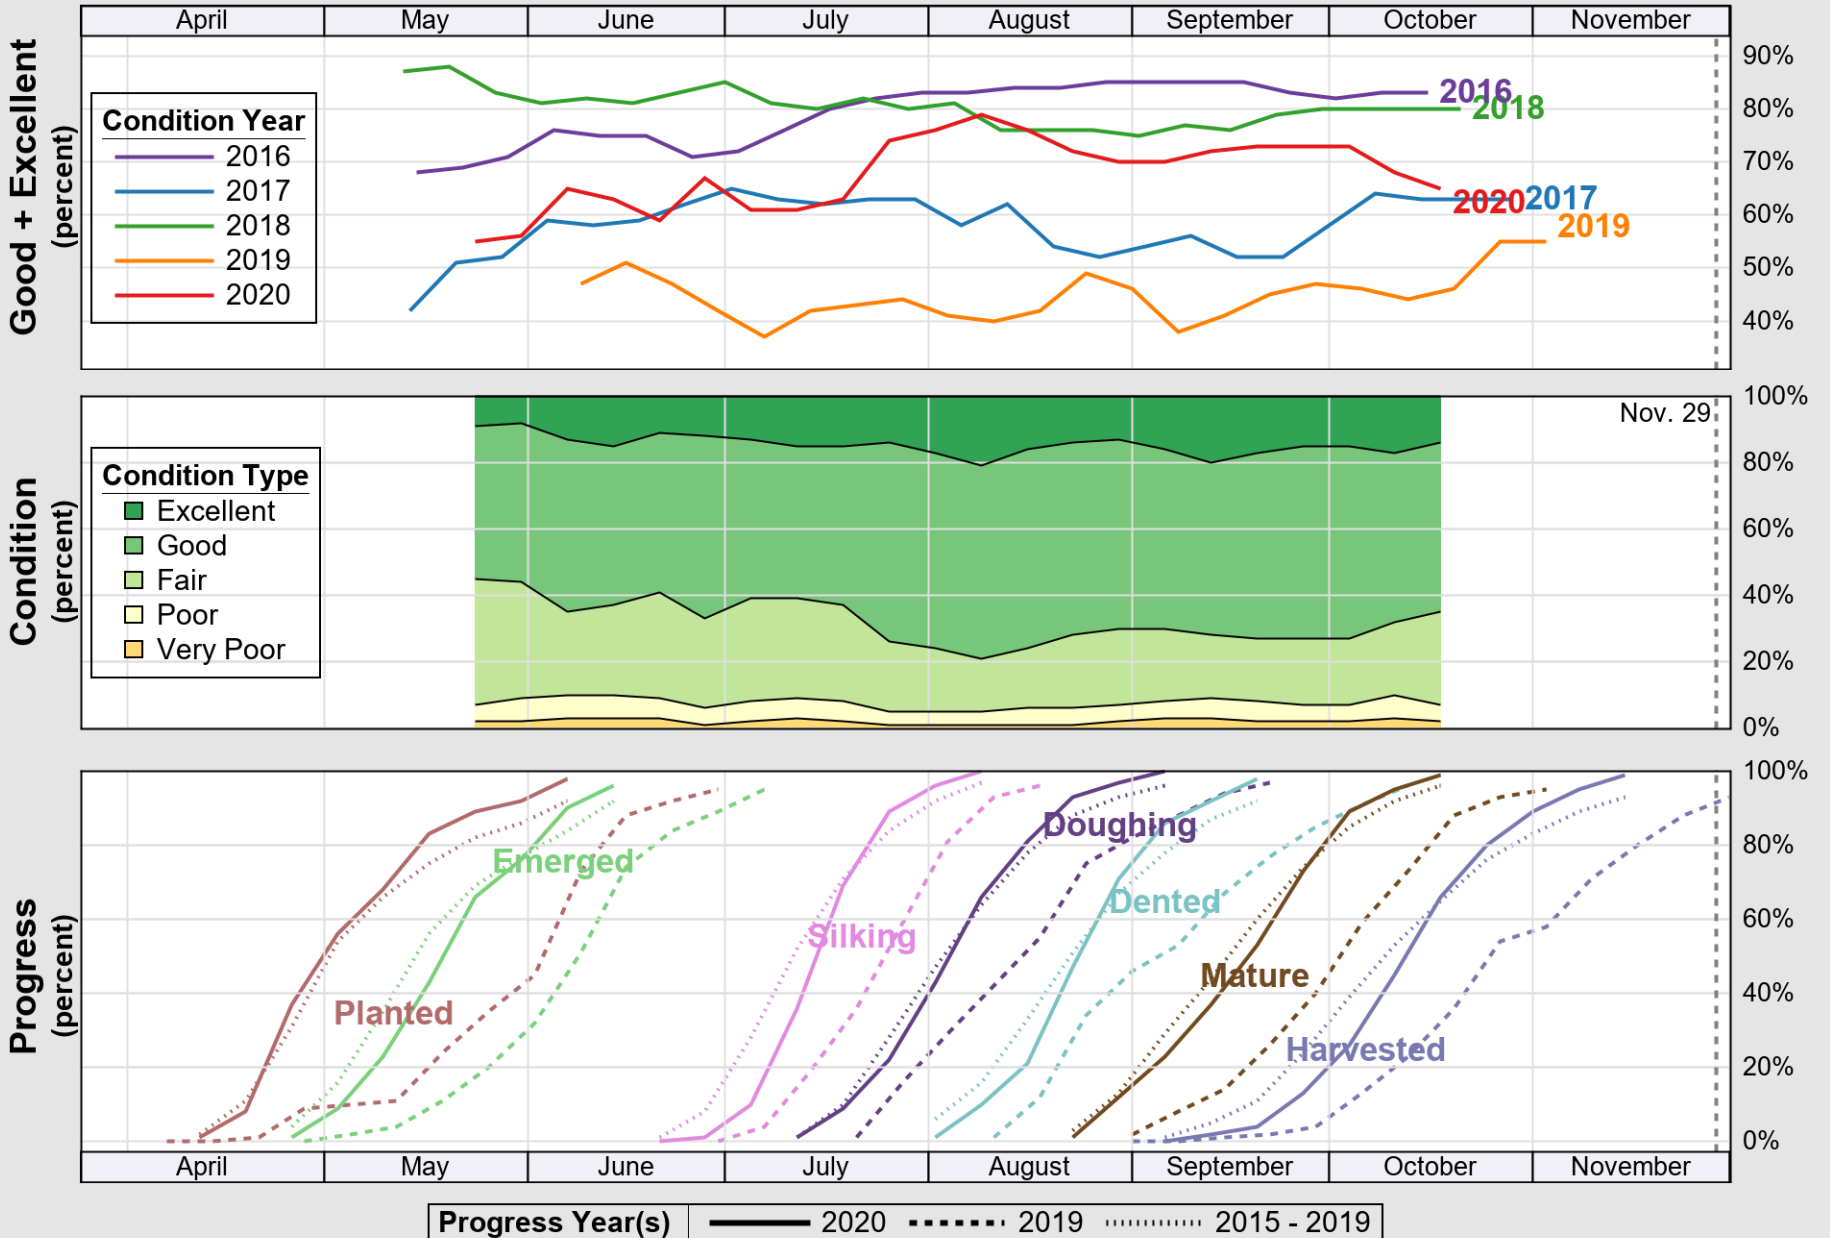

# Crop Progress and Condition: Corn in Illinois , 2020

NASS

Source: National Agricultural Statistics Service (NASS), Crop Progress Report

USDA

# Crop Progress and Condition: Pasture and Range in Illinois , 2020

NASS

Source: National Agricultural Statistics Service (NASS), Crop Progress Report

USDA