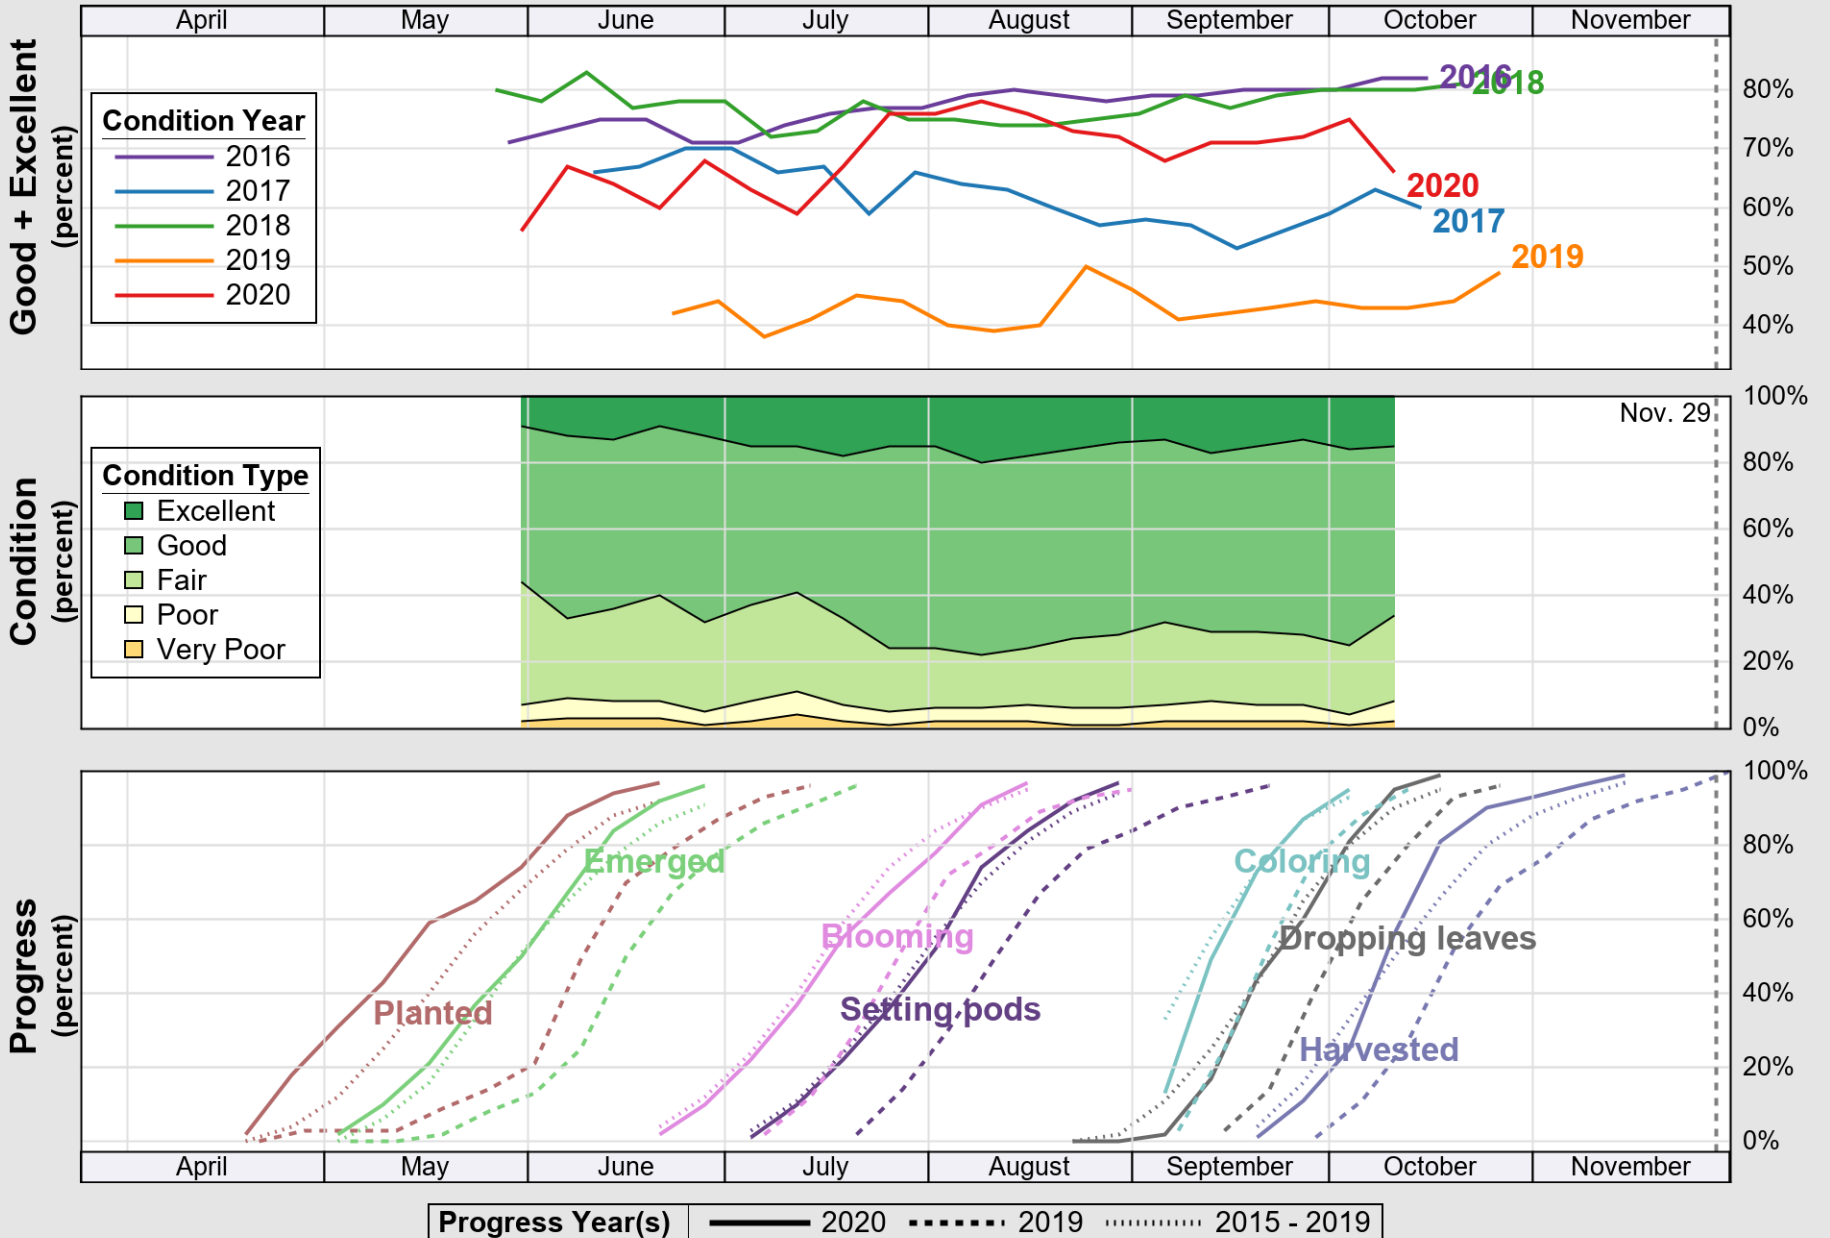

# Crop Progress and Condition: Corn in Illinois , 2020

NASS

Source: National Agricultural Statistics Service (NASS), Crop Progress Report

USDA

# Crop Progress and Condition: Pasture and Range in Illinois , 2020

NASS

Source: National Agricultural Statistics Service (NASS), Crop Progress Report

USDA

# Crop Progress and Condition: Soybeans in Illinois , 2020

NASS

Source: National Agricultural Statistics Service (NASS), Crop Progress Report

USDA

### Crop Progress and Condition: Winter Wheat in Illinois , 2020

NASS

Source: National Agricultural Statistics Service (NASS), Crop Progress Report