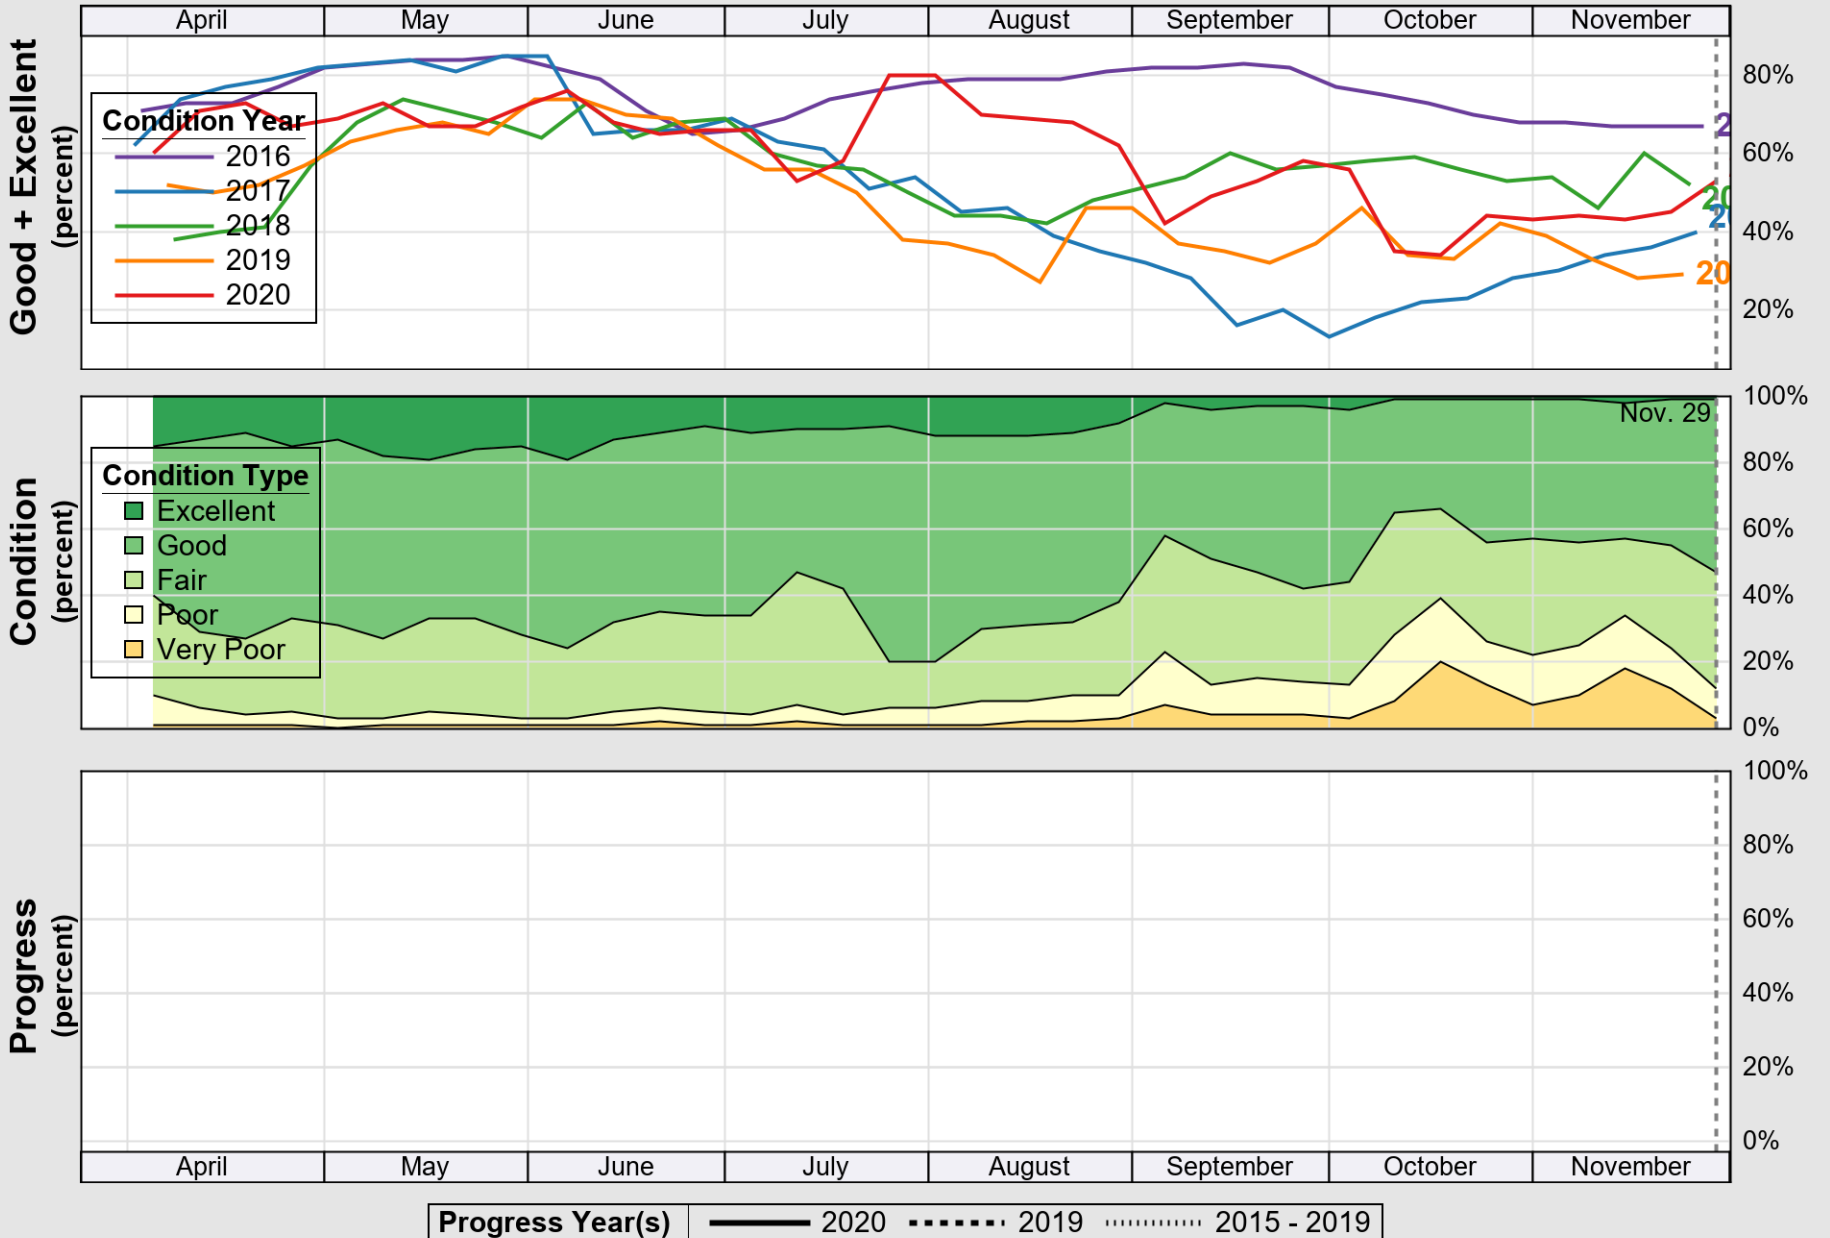

# Crop Progress and Condition: Corn in Illinois , 2020

NASS

Source: National Agricultural Statistics Service (NASS), Crop Progress Report

USDA

# Crop Progress and Condition: Pasture and Range in Illinois , 2020

NASS

Source: National Agricultural Statistics Service (NASS), Crop Progress Report

USDA