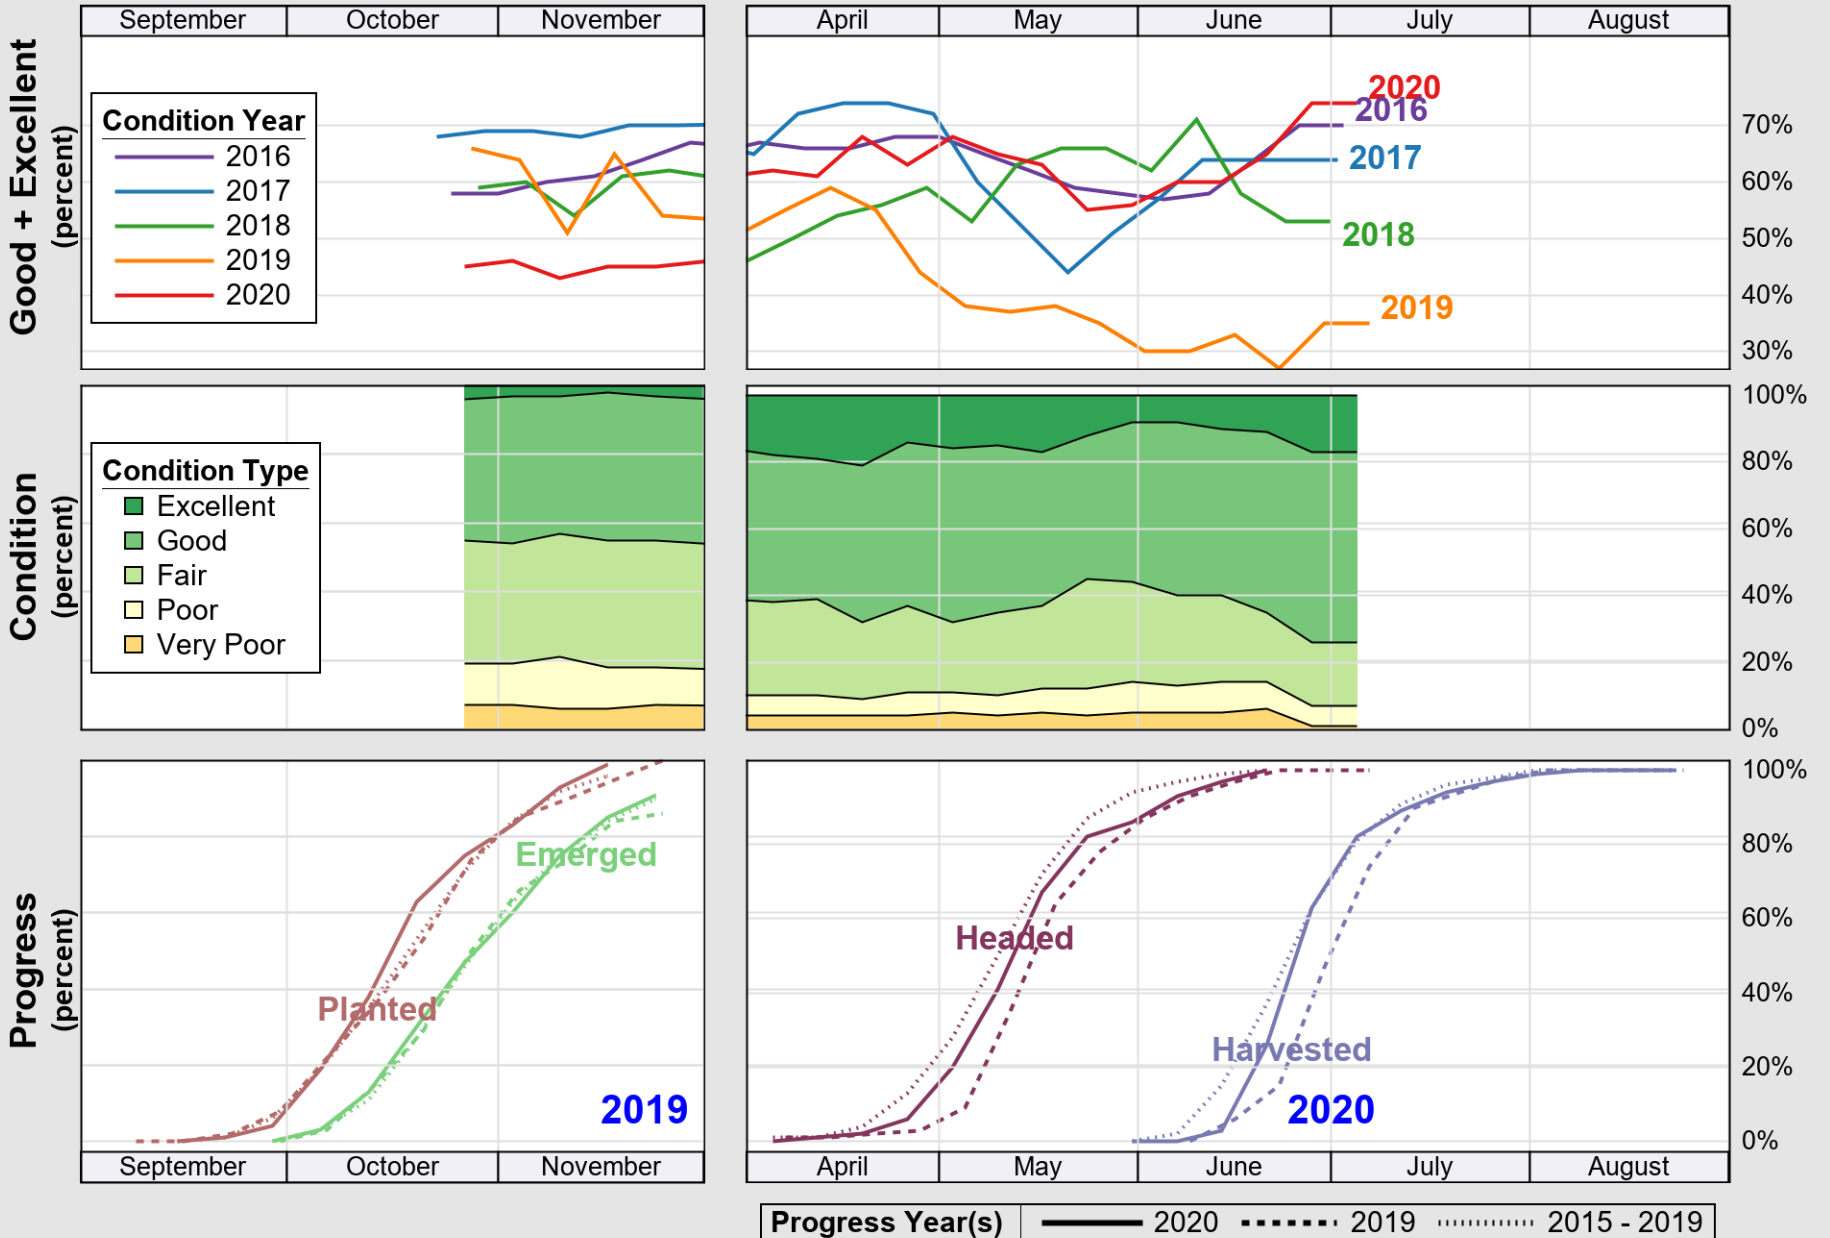

# Crop Progress and Condition: Corn in Illinois , 2020

NASS

Source: National Agricultural Statistics Service (NASS), Crop Progress Report

USDA

# Crop Progress and Condition: Pasture and Range in Illinois , 2020

NASS

Source: National Agricultural Statistics Service (NASS), Crop Progress Report

USDA

# Crop Progress and Condition: Soybeans in Illinois , 2020

NASS

Source: National Agricultural Statistics Service (NASS), Crop Progress Report

USDA

### Crop Progress and Condition: Winter Wheat in Illinois , 2020

NASS

Source: National Agricultural Statistics Service (NASS), Crop Progress Report