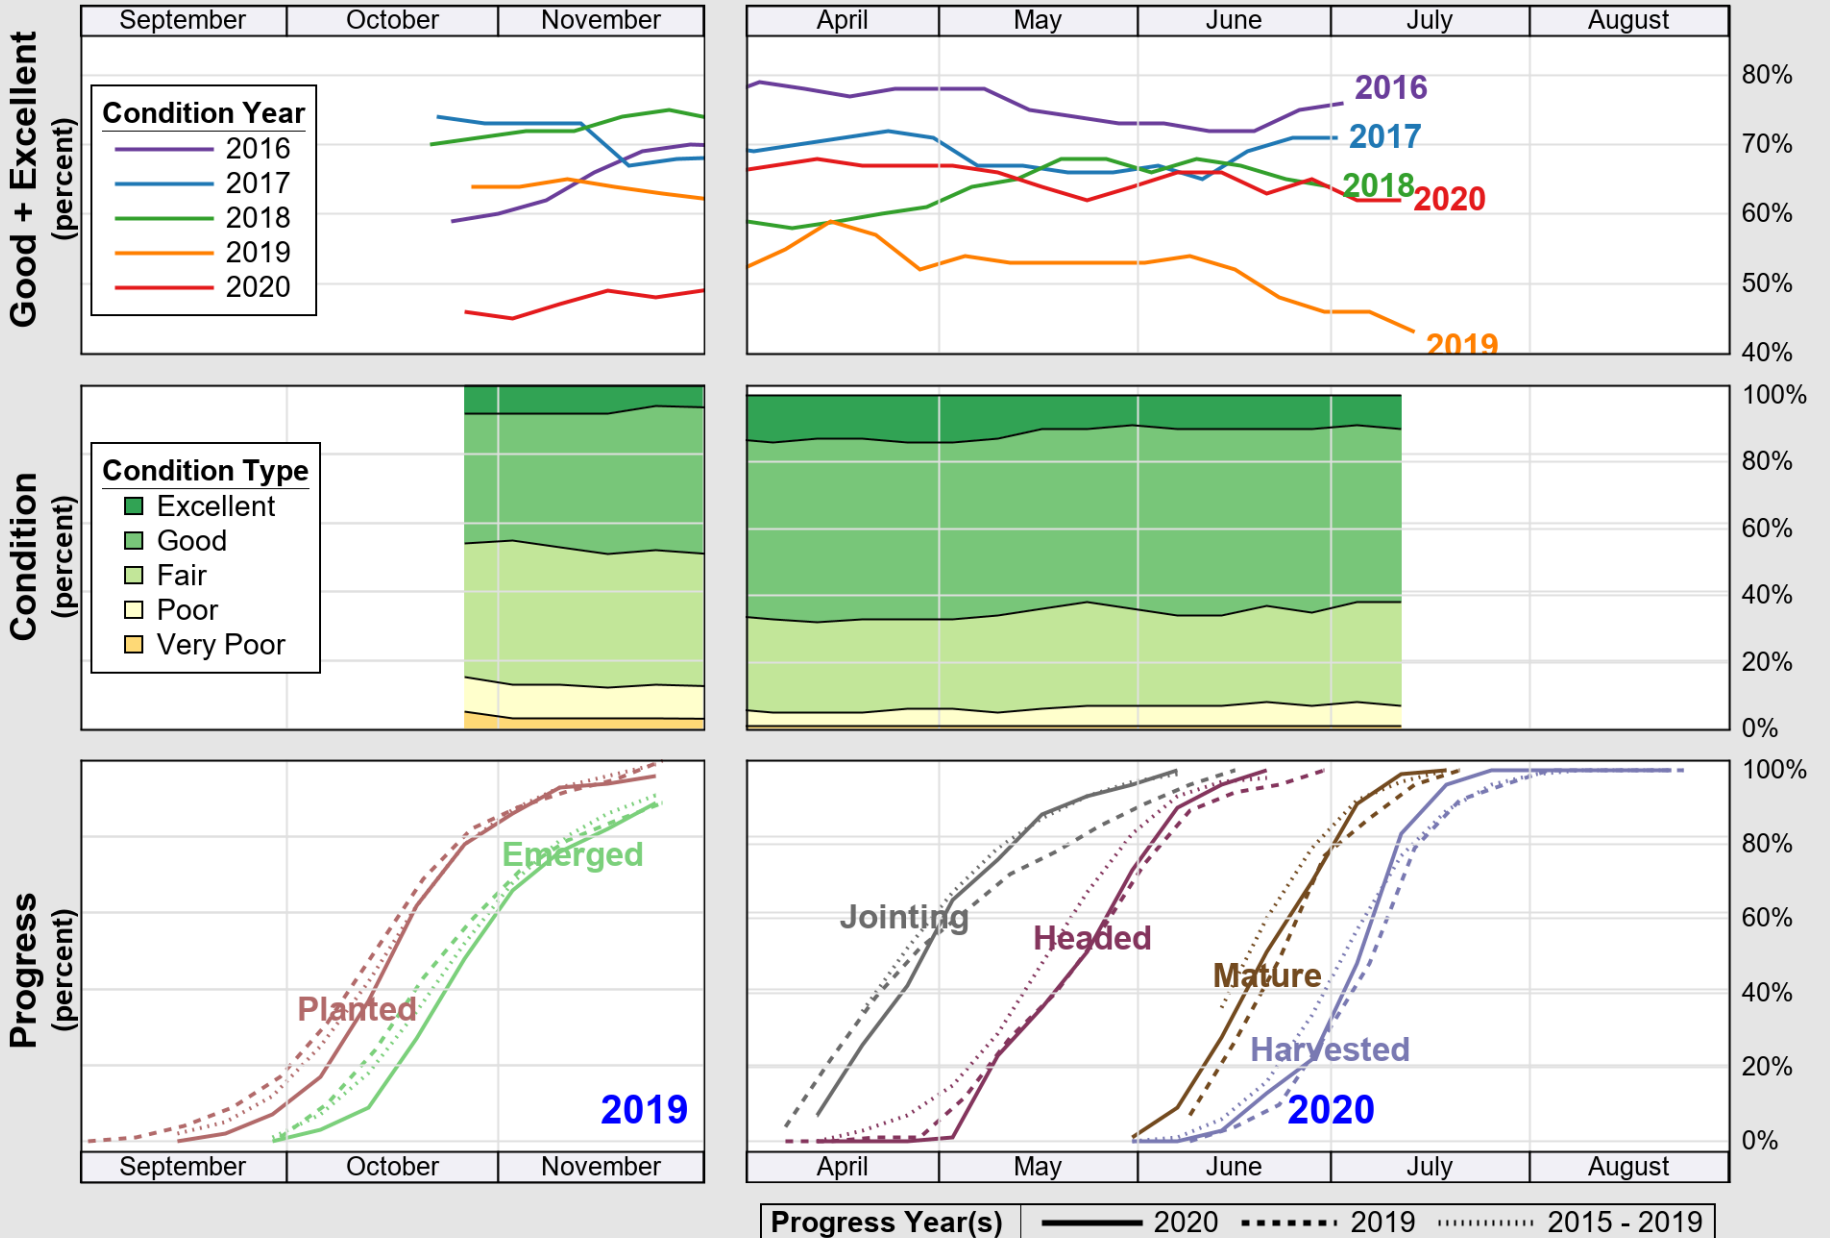

USDA

Crop Progress and Condition: Corn in Indiana , 2020

NASS

Source: National Agricultural Statistics Service (NASS), Crop Progress Report

USDA

Crop Progress and Condition: Pasture and Range in Indiana , 2020

NASS

Progress Year(s) ——— 2020 ····· 2019 ······ 2015 - 2019

Source: National Agricultural Statistics Service (NASS), Crop Progress Report

USDA

Crop Progress and Condition: Soybeans in Indiana , 2020

NASS

Source: National Agricultural Statistics Service (NASS), Crop Progress Report

USDA

Crop Progress and Condition: Winter Wheat in Indiana , 2020

NASS

Source: National Agricultural Statistics Service (NASS), Crop Progress Report