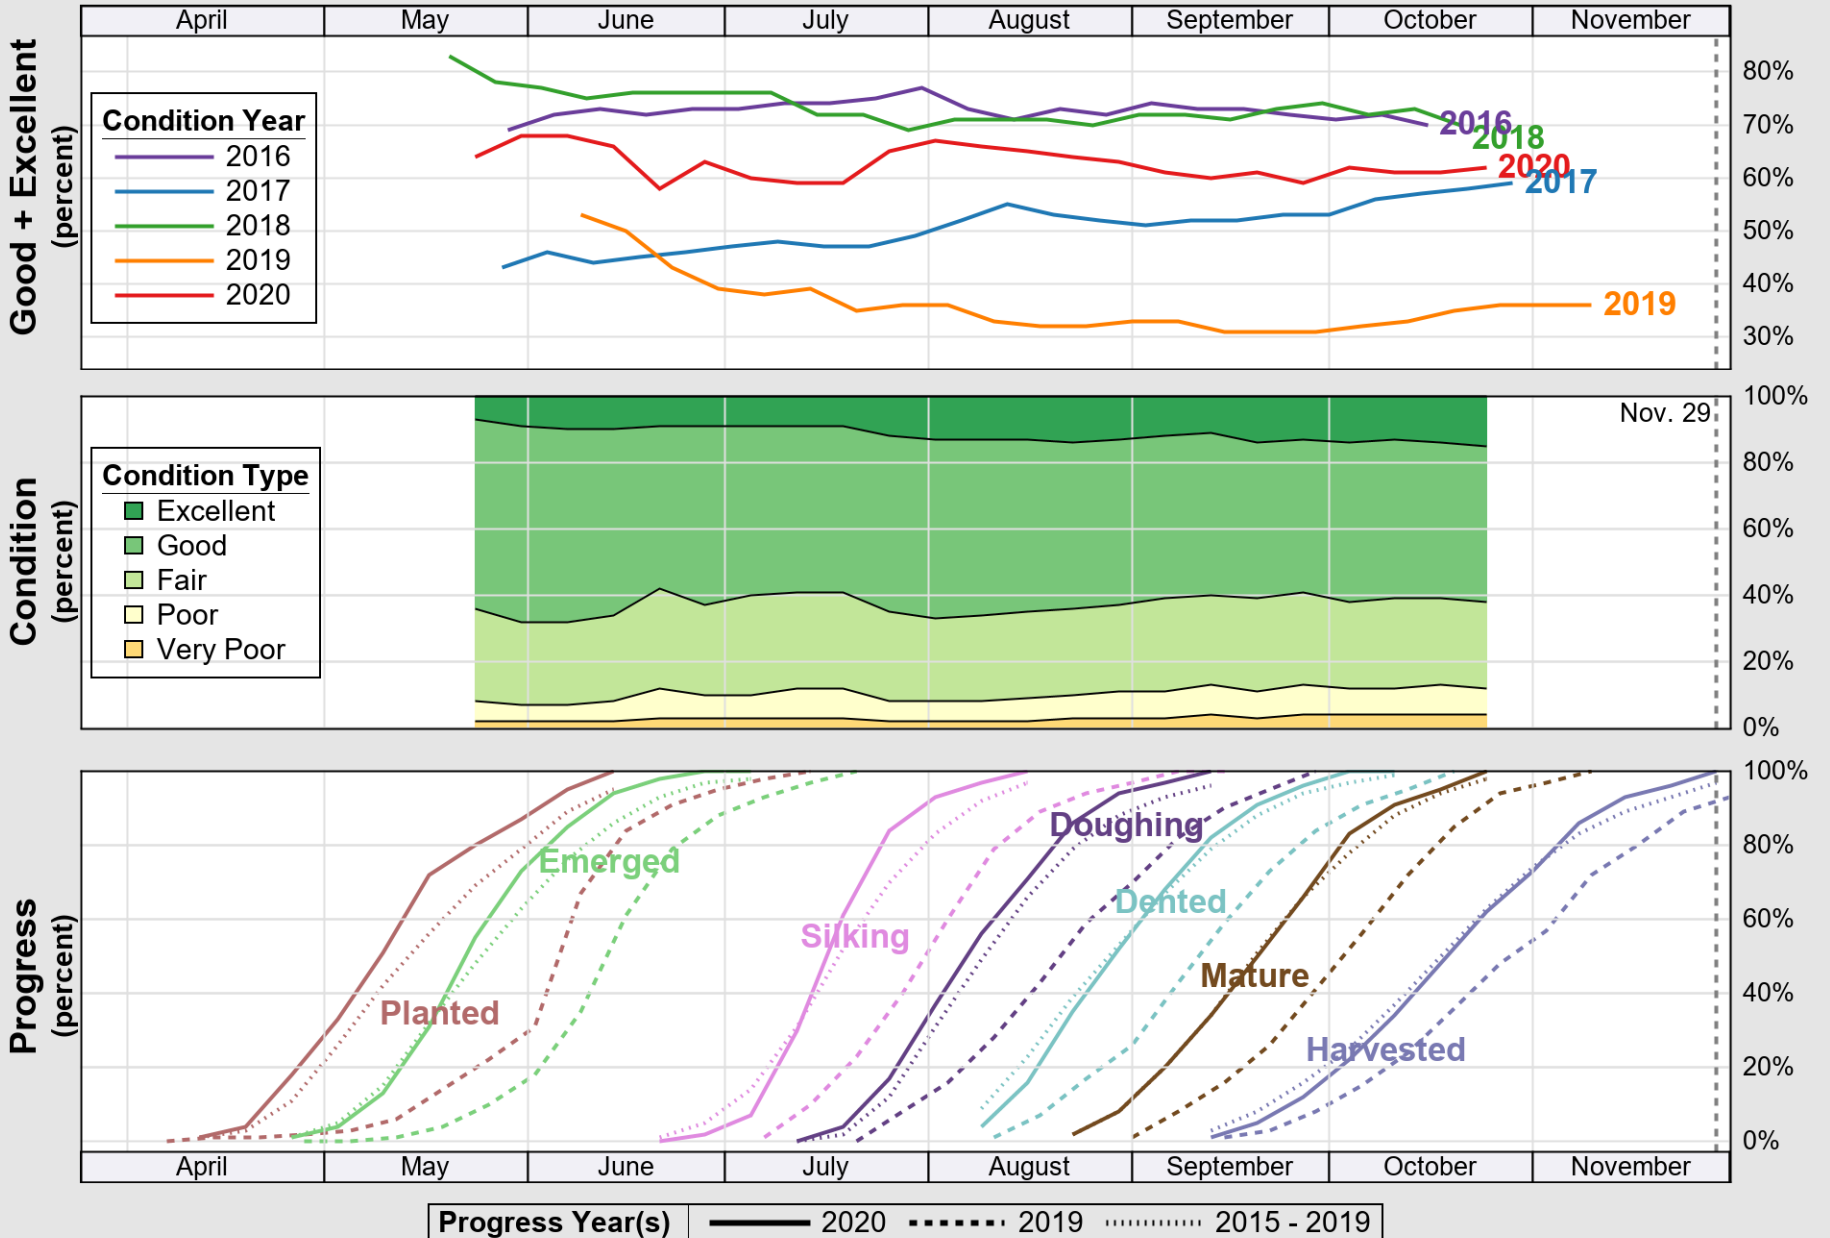

USDA

Crop Progress and Condition: Corn in Indiana , 2020

NASS

Source: National Agricultural Statistics Service (NASS), Crop Progress Report

USDA

Crop Progress and Condition: Pasture and Range in Indiana , 2020

NASS

Progress Year(s) ——— 2020 ····· 2019 ······ 2015 - 2019

Source: National Agricultural Statistics Service (NASS), Crop Progress Report

USDA

Crop Progress and Condition: Soybeans in Indiana , 2020

NASS

Source: National Agricultural Statistics Service (NASS), Crop Progress Report

USDA

Crop Progress and Condition: Winter Wheat in Indiana , 2020

NASS

Source: National Agricultural Statistics Service (NASS), Crop Progress Report