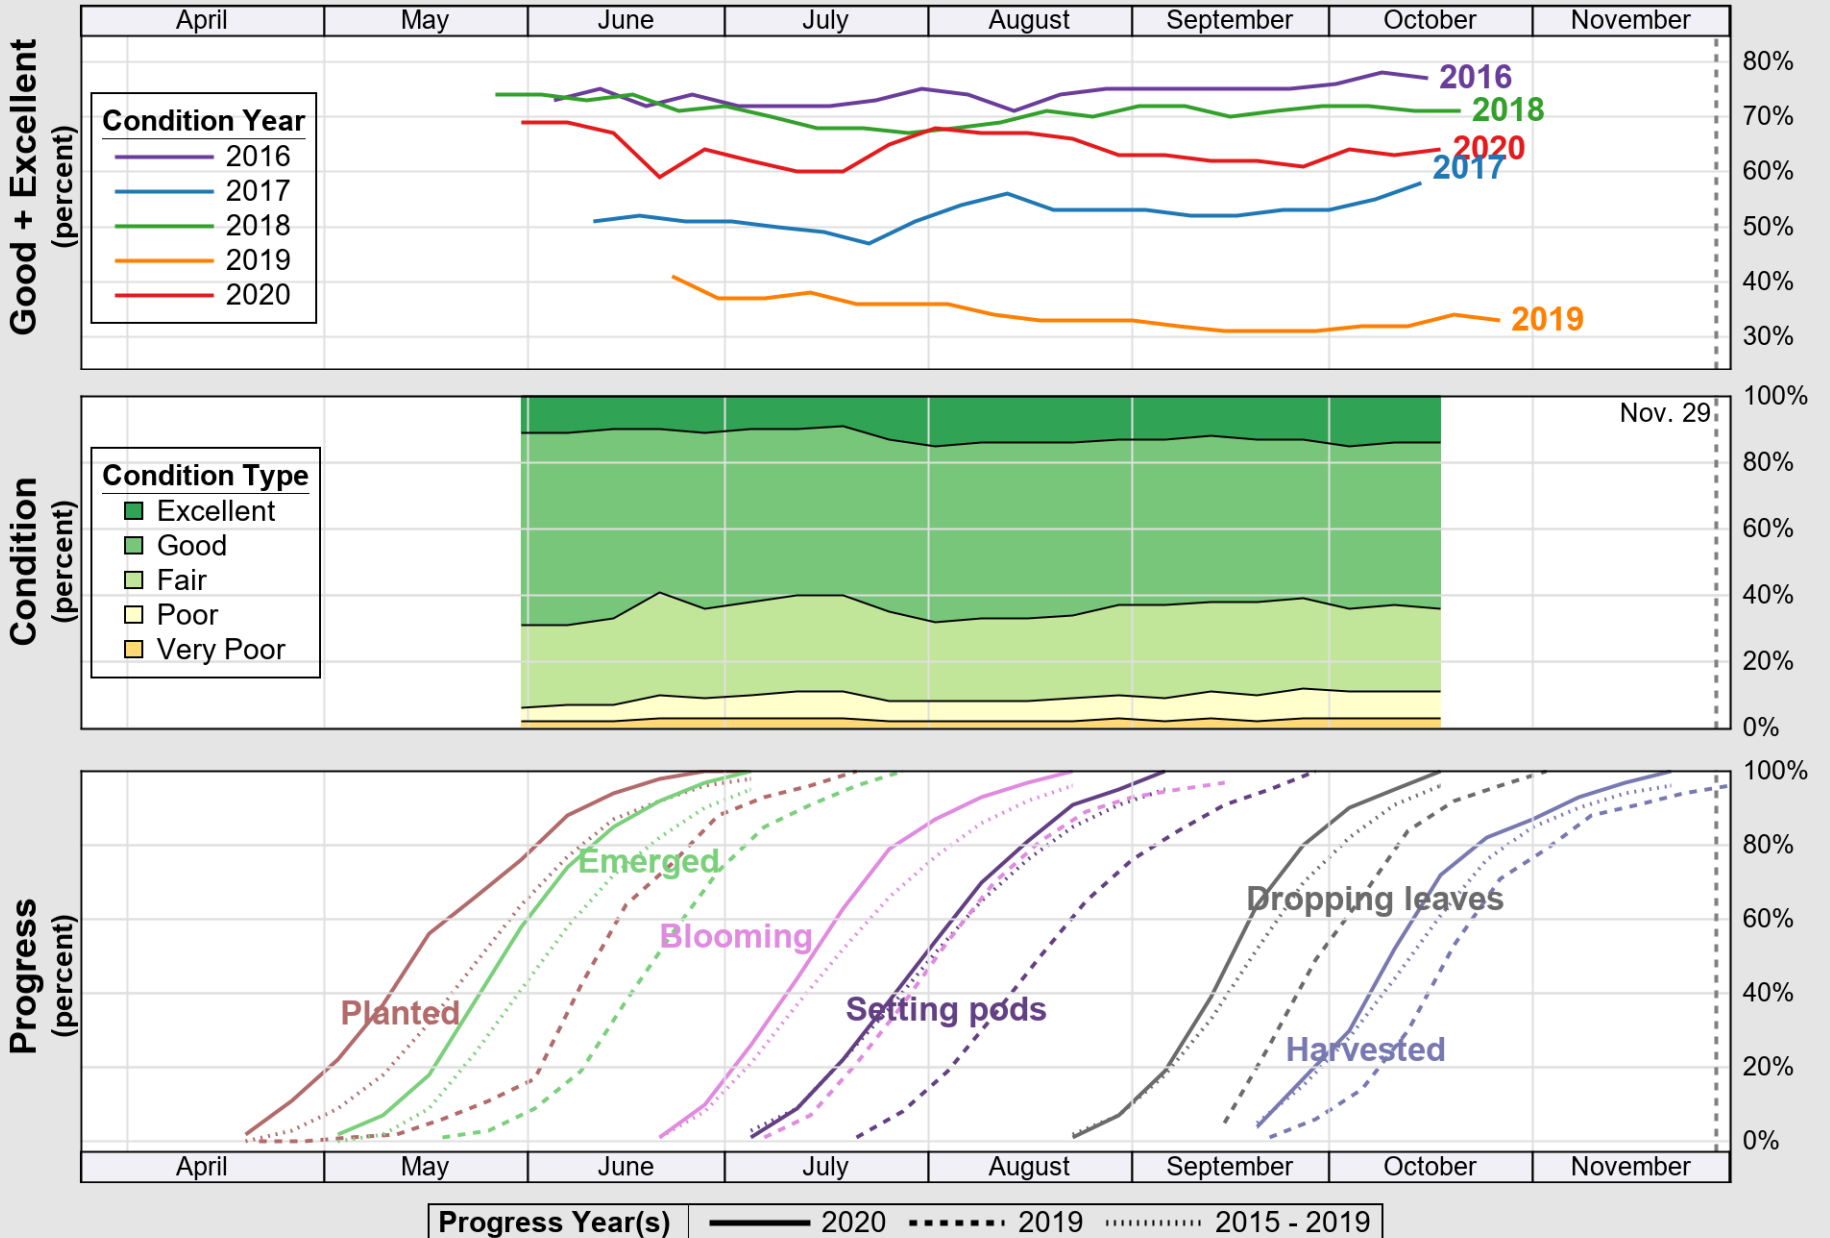

USDA

Crop Progress and Condition: Corn in Indiana , 2020

NASS

Source: National Agricultural Statistics Service (NASS), Crop Progress Report

USDA

Crop Progress and Condition: Pasture and Range in Indiana , 2020

NASS

Progress Year(s) ——— 2020 ····· 2019 ······ 2015 - 2019

Source: National Agricultural Statistics Service (NASS), Crop Progress Report

USDA

Crop Progress and Condition: Soybeans in Indiana , 2020

NASS

Source: National Agricultural Statistics Service (NASS), Crop Progress Report

USDA

Crop Progress and Condition: Winter Wheat in Indiana , 2020

NASS

Source: National Agricultural Statistics Service (NASS), Crop Progress Report