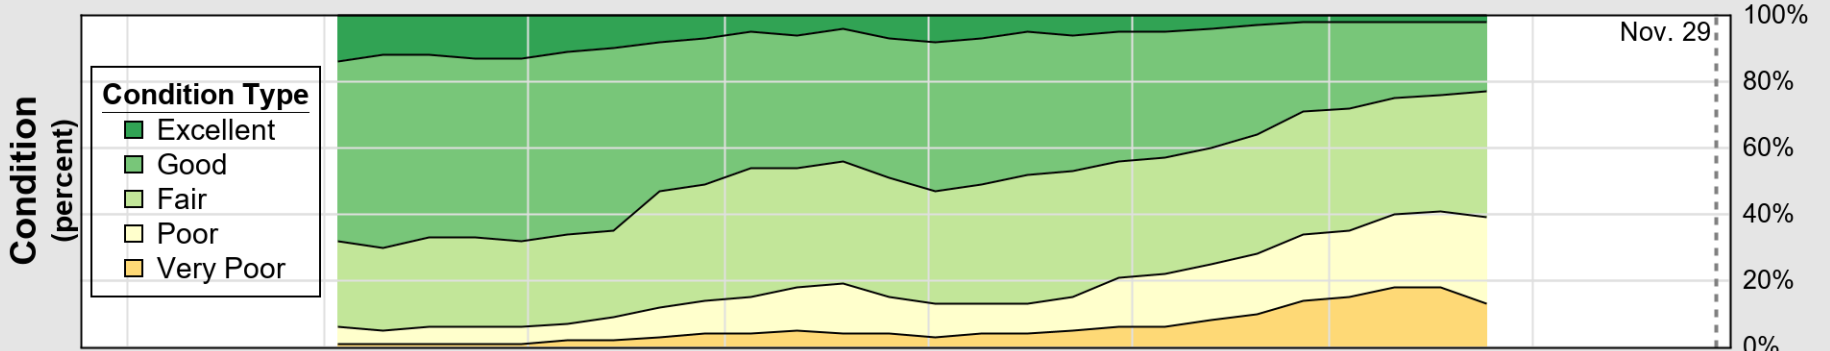

NASS

Progress Year(s) ——— 2020 ····· 2019 ······ 2015 - 2019

Source: National Agricultural Statistics Service (NASS), Crop Progress Report

USDA

Crop Progress and Condition: Soybeans in Indiana , 2020

NASS

Source: National Agricultural Statistics Service (NASS), Crop Progress Report