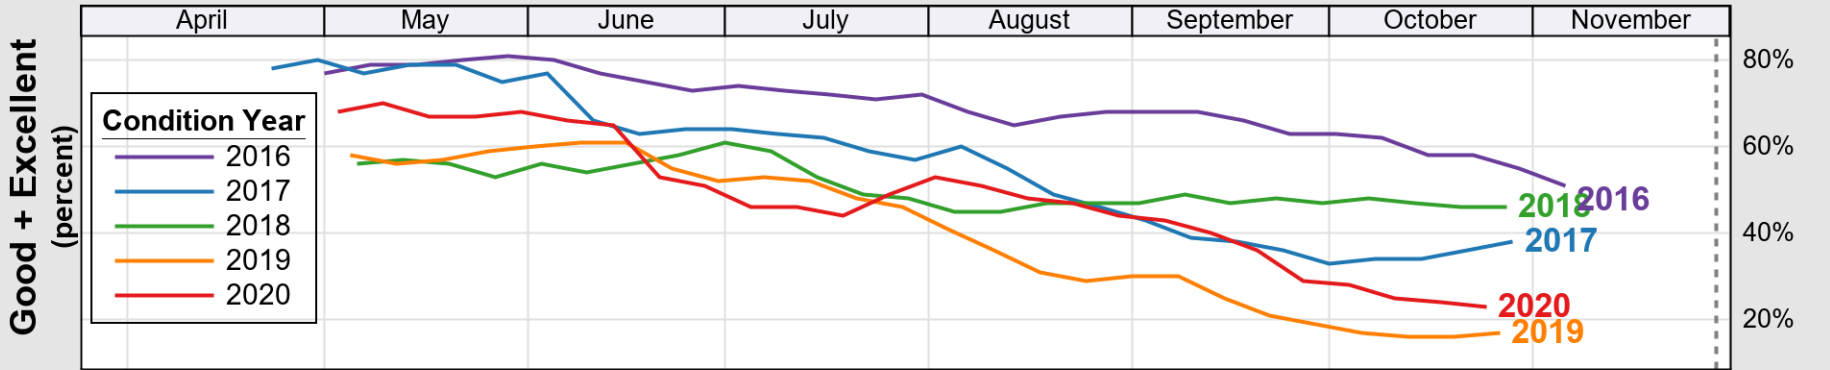

USDA

Crop Progress and Condition: Corn in Indiana , 2020

NASS

Source: National Agricultural Statistics Service (NASS), Crop Progress Report

USDA

Crop Progress and Condition: Pasture and Range in Indiana , 2020

NASS

Progress Year(s) ——— 2020 ····· 2019 ······ 2015 - 2019

Source: National Agricultural Statistics Service (NASS), Crop Progress Report

USDA

Crop Progress and Condition: Soybeans in Indiana , 2020

NASS

Source: National Agricultural Statistics Service (NASS), Crop Progress Report