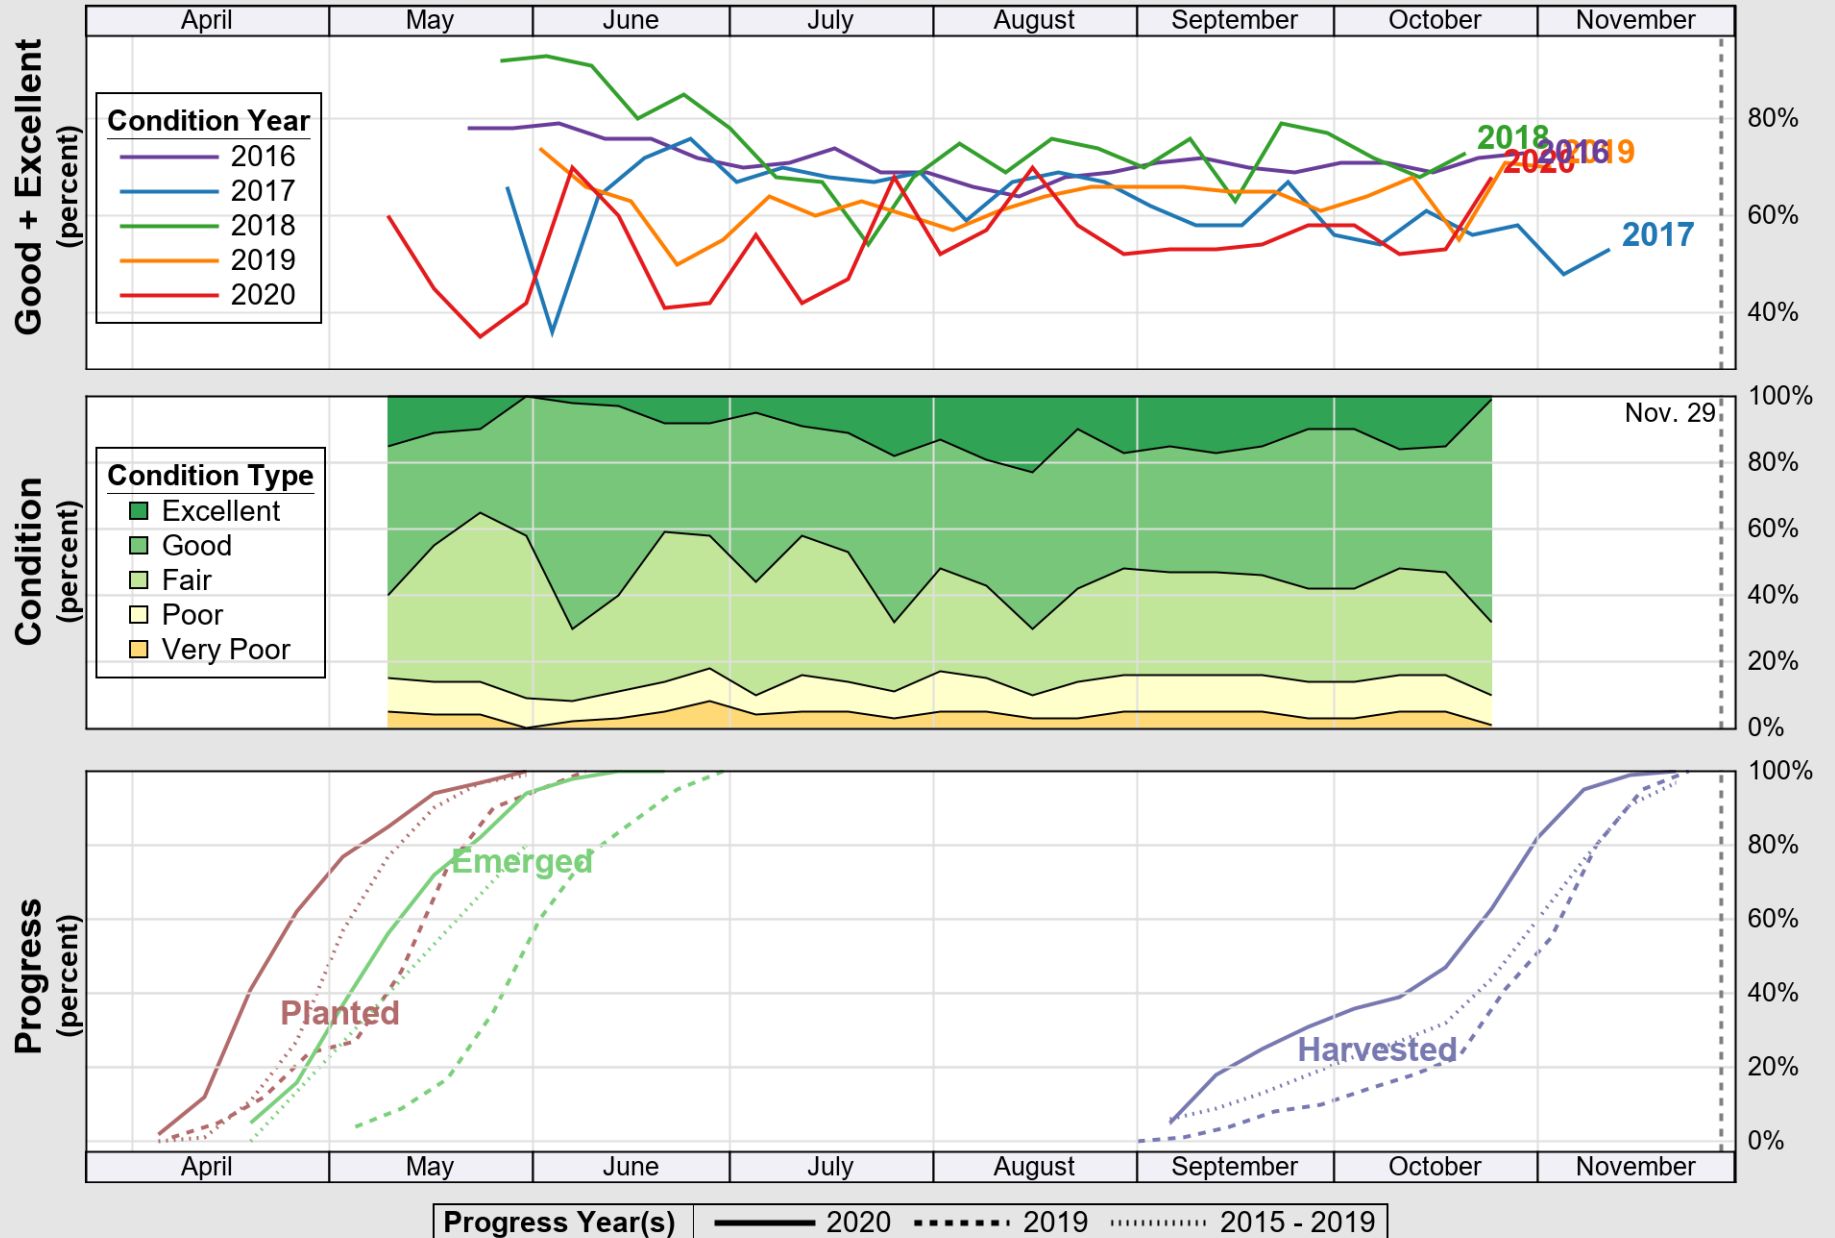

NASS

Source: National Agricultural Statistics Service (NASS), Crop Progress Report

USDA

Crop Progress and Condition: Sugar Beets in Michigan , 2020

NASS

Source: National Agricultural Statistics Service (NASS), Crop Progress Report

USDA

Crop Progress and Condition: Winter Wheat in Michigan , 2020

NASS

Source: National Agricultural Statistics Service (NASS), Crop Progress Report