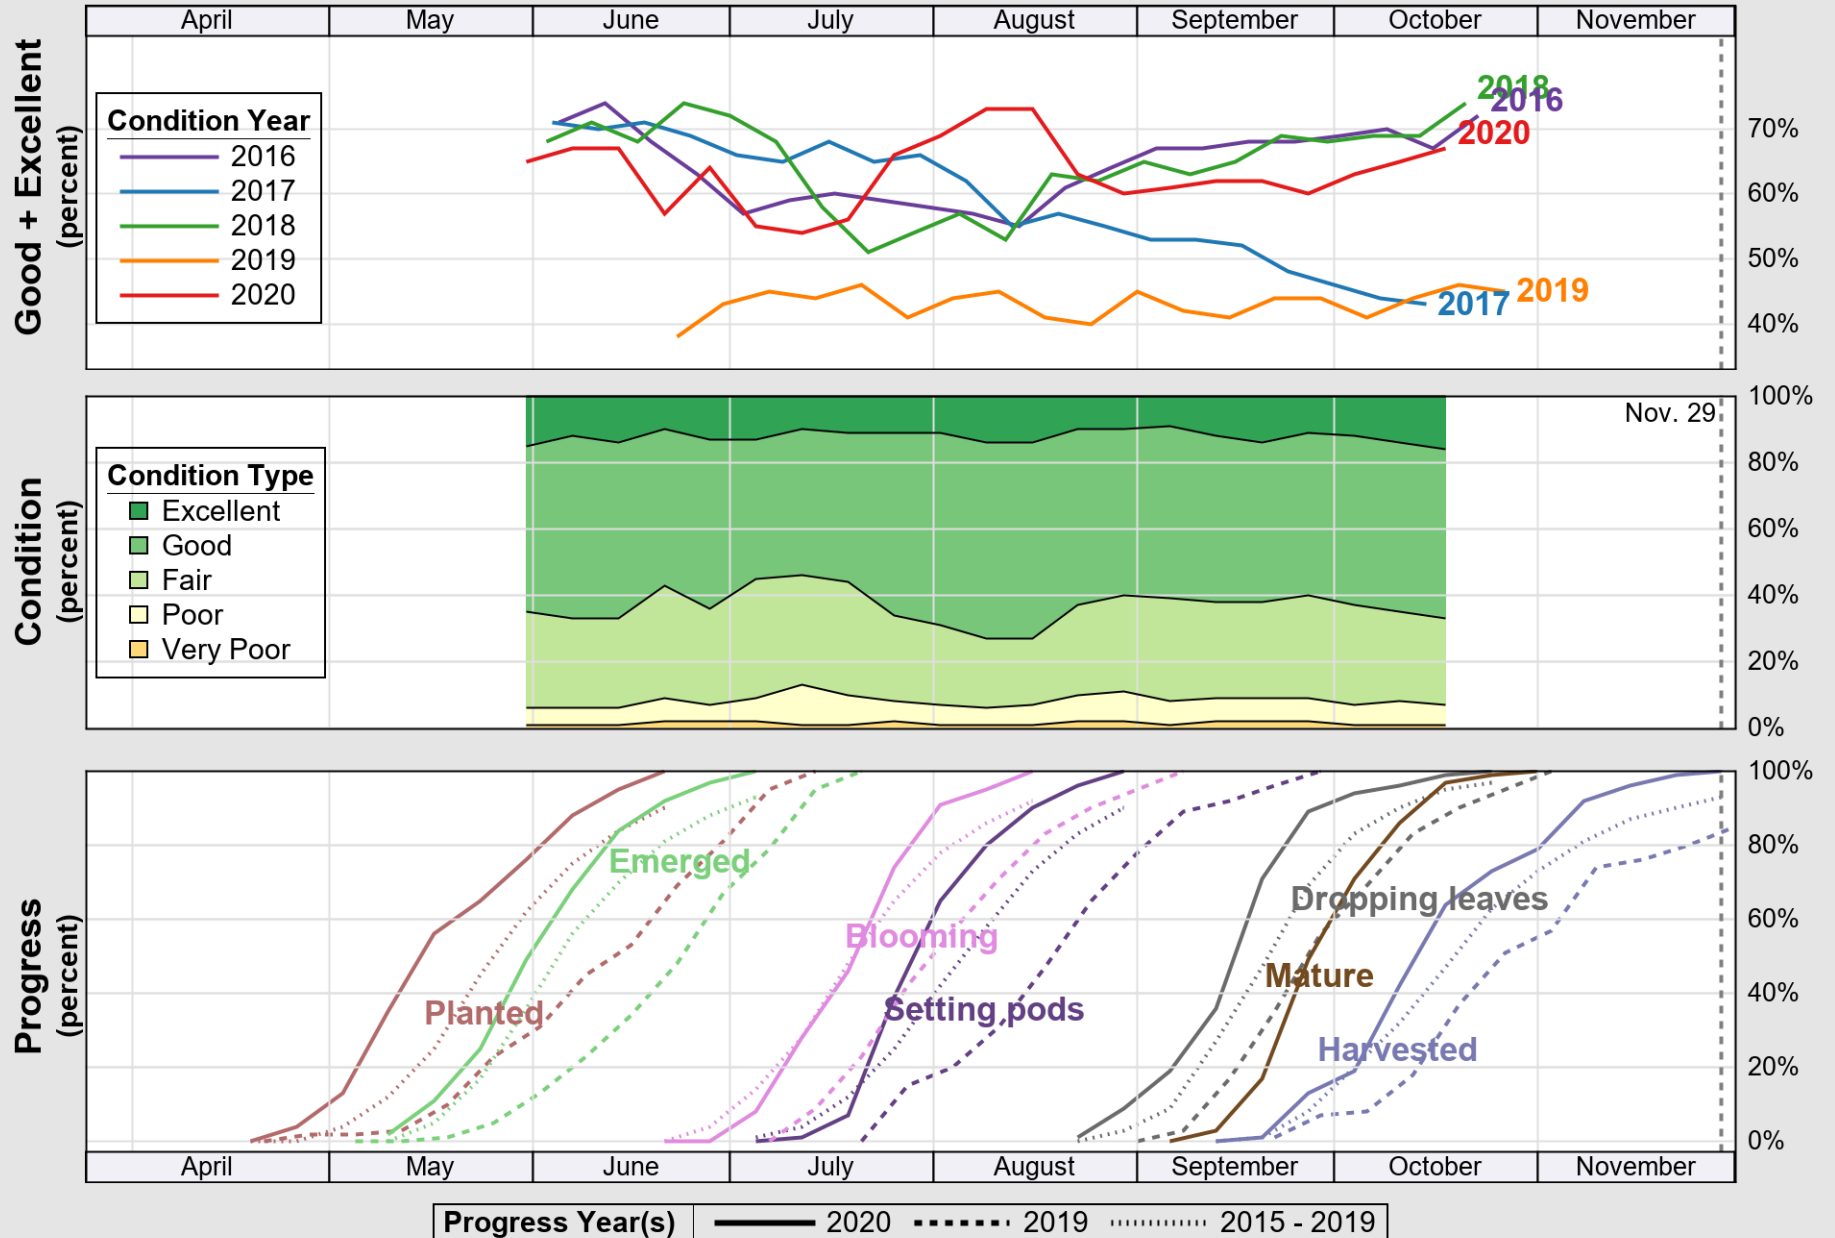

USDA

Crop Progress and Condition: Corn in Michigan , 2020

NASS

Source: National Agricultural Statistics Service (NASS), Crop Progress Report

USDA

Crop Progress and Condition: Oats in Michigan , 2020

NASS

Source: National Agricultural Statistics Service (NASS), Crop Progress Report

USDA

Crop Progress and Condition: Pasture and Range in Michigan , 2020

NASS

Source: National Agricultural Statistics Service (NASS), Crop Progress Report

USDA

Crop Progress and Condition: Soybeans in Michigan , 2020

NASS

Source: National Agricultural Statistics Service (NASS), Crop Progress Report

USDA

Crop Progress and Condition: Sugar Beets in Michigan , 2020

NASS

Source: National Agricultural Statistics Service (NASS), Crop Progress Report

USDA

Crop Progress and Condition: Winter Wheat in Michigan , 2020

NASS

Source: National Agricultural Statistics Service (NASS), Crop Progress Report