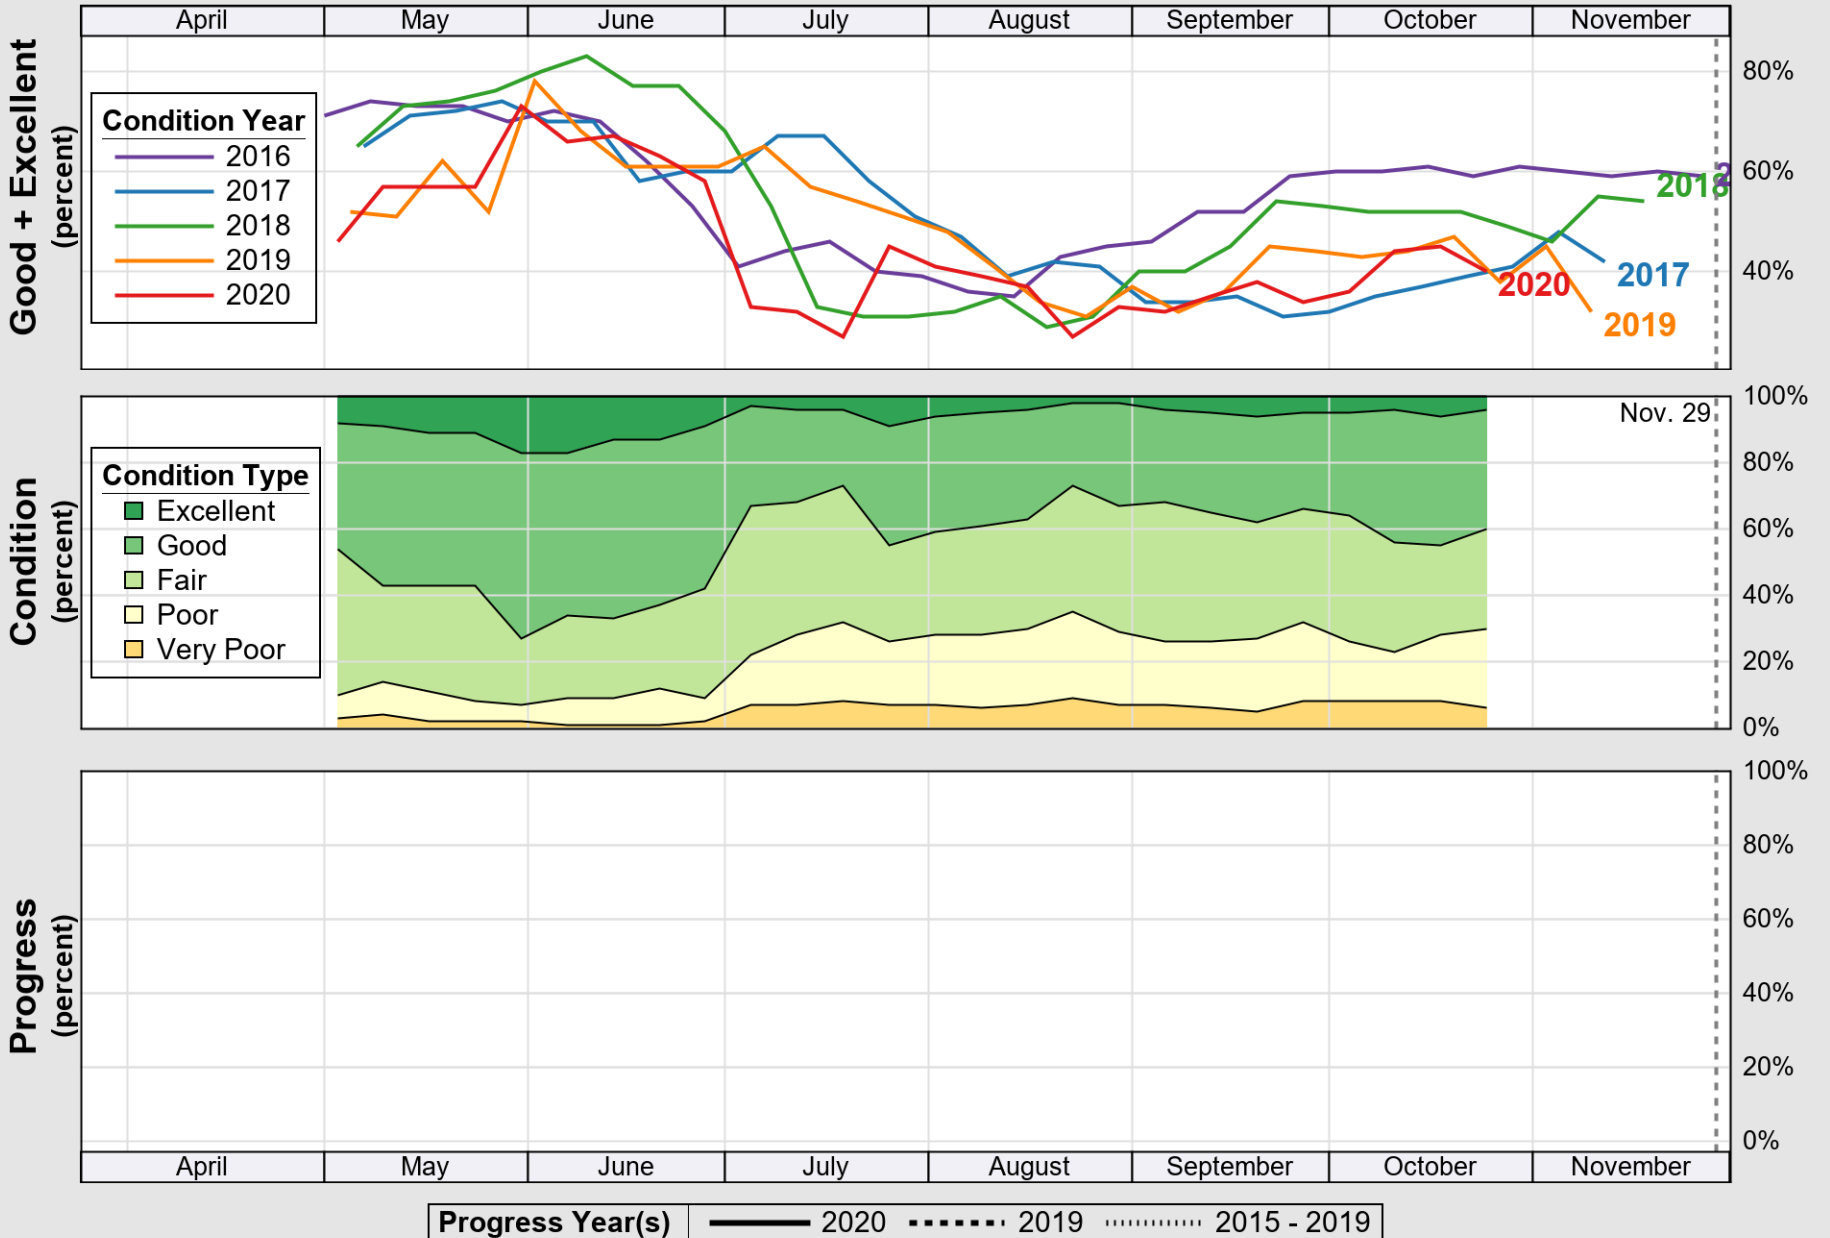

USDA

Crop Progress and Condition: Corn in Michigan , 2020

NASS

Source: National Agricultural Statistics Service (NASS), Crop Progress Report

USDA

Crop Progress and Condition: Oats in Michigan , 2020

NASS

Source: National Agricultural Statistics Service (NASS), Crop Progress Report

USDA

Crop Progress and Condition: Pasture and Range in Michigan , 2020

NASS

Source: National Agricultural Statistics Service (NASS), Crop Progress Report

USDA

Crop Progress and Condition: Soybeans in Michigan , 2020

NASS

Source: National Agricultural Statistics Service (NASS), Crop Progress Report

USDA

Crop Progress and Condition: Sugar Beets in Michigan , 2020

NASS

Source: National Agricultural Statistics Service (NASS), Crop Progress Report

USDA

Crop Progress and Condition: Winter Wheat in Michigan , 2020

NASS

Source: National Agricultural Statistics Service (NASS), Crop Progress Report