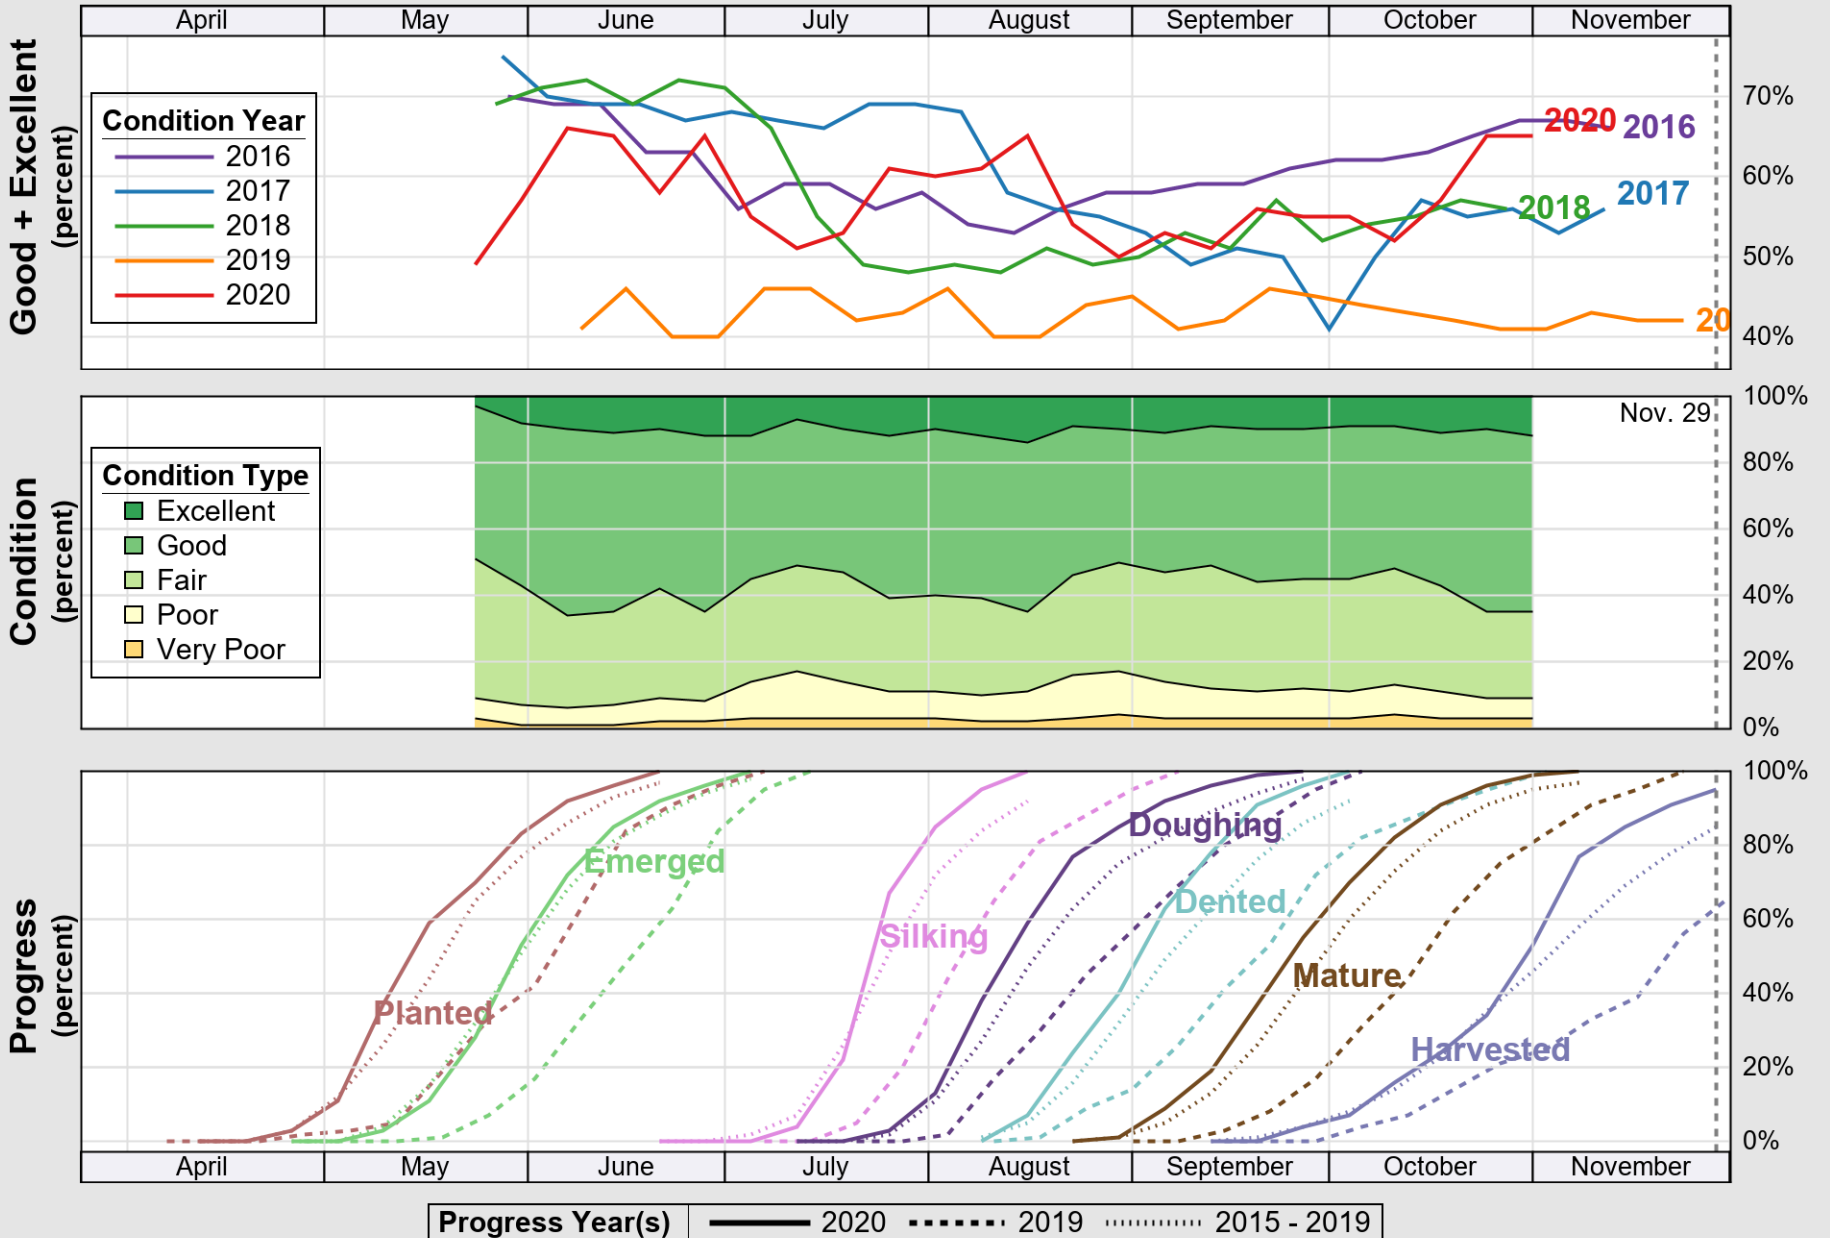

USDA

Crop Progress and Condition: Corn in Michigan , 2020

NASS

Source: National Agricultural Statistics Service (NASS), Crop Progress Report

USDA

Crop Progress and Condition: Oats in Michigan , 2020

NASS

Source: National Agricultural Statistics Service (NASS), Crop Progress Report

USDA

Crop Progress and Condition: Pasture and Range in Michigan , 2020

NASS

Source: National Agricultural Statistics Service (NASS), Crop Progress Report

USDA

Crop Progress and Condition: Soybeans in Michigan , 2020

NASS

Source: National Agricultural Statistics Service (NASS), Crop Progress Report

USDA

Crop Progress and Condition: Sugar Beets in Michigan , 2020

NASS

Source: National Agricultural Statistics Service (NASS), Crop Progress Report

USDA

Crop Progress and Condition: Winter Wheat in Michigan , 2020

NASS

Source: National Agricultural Statistics Service (NASS), Crop Progress Report