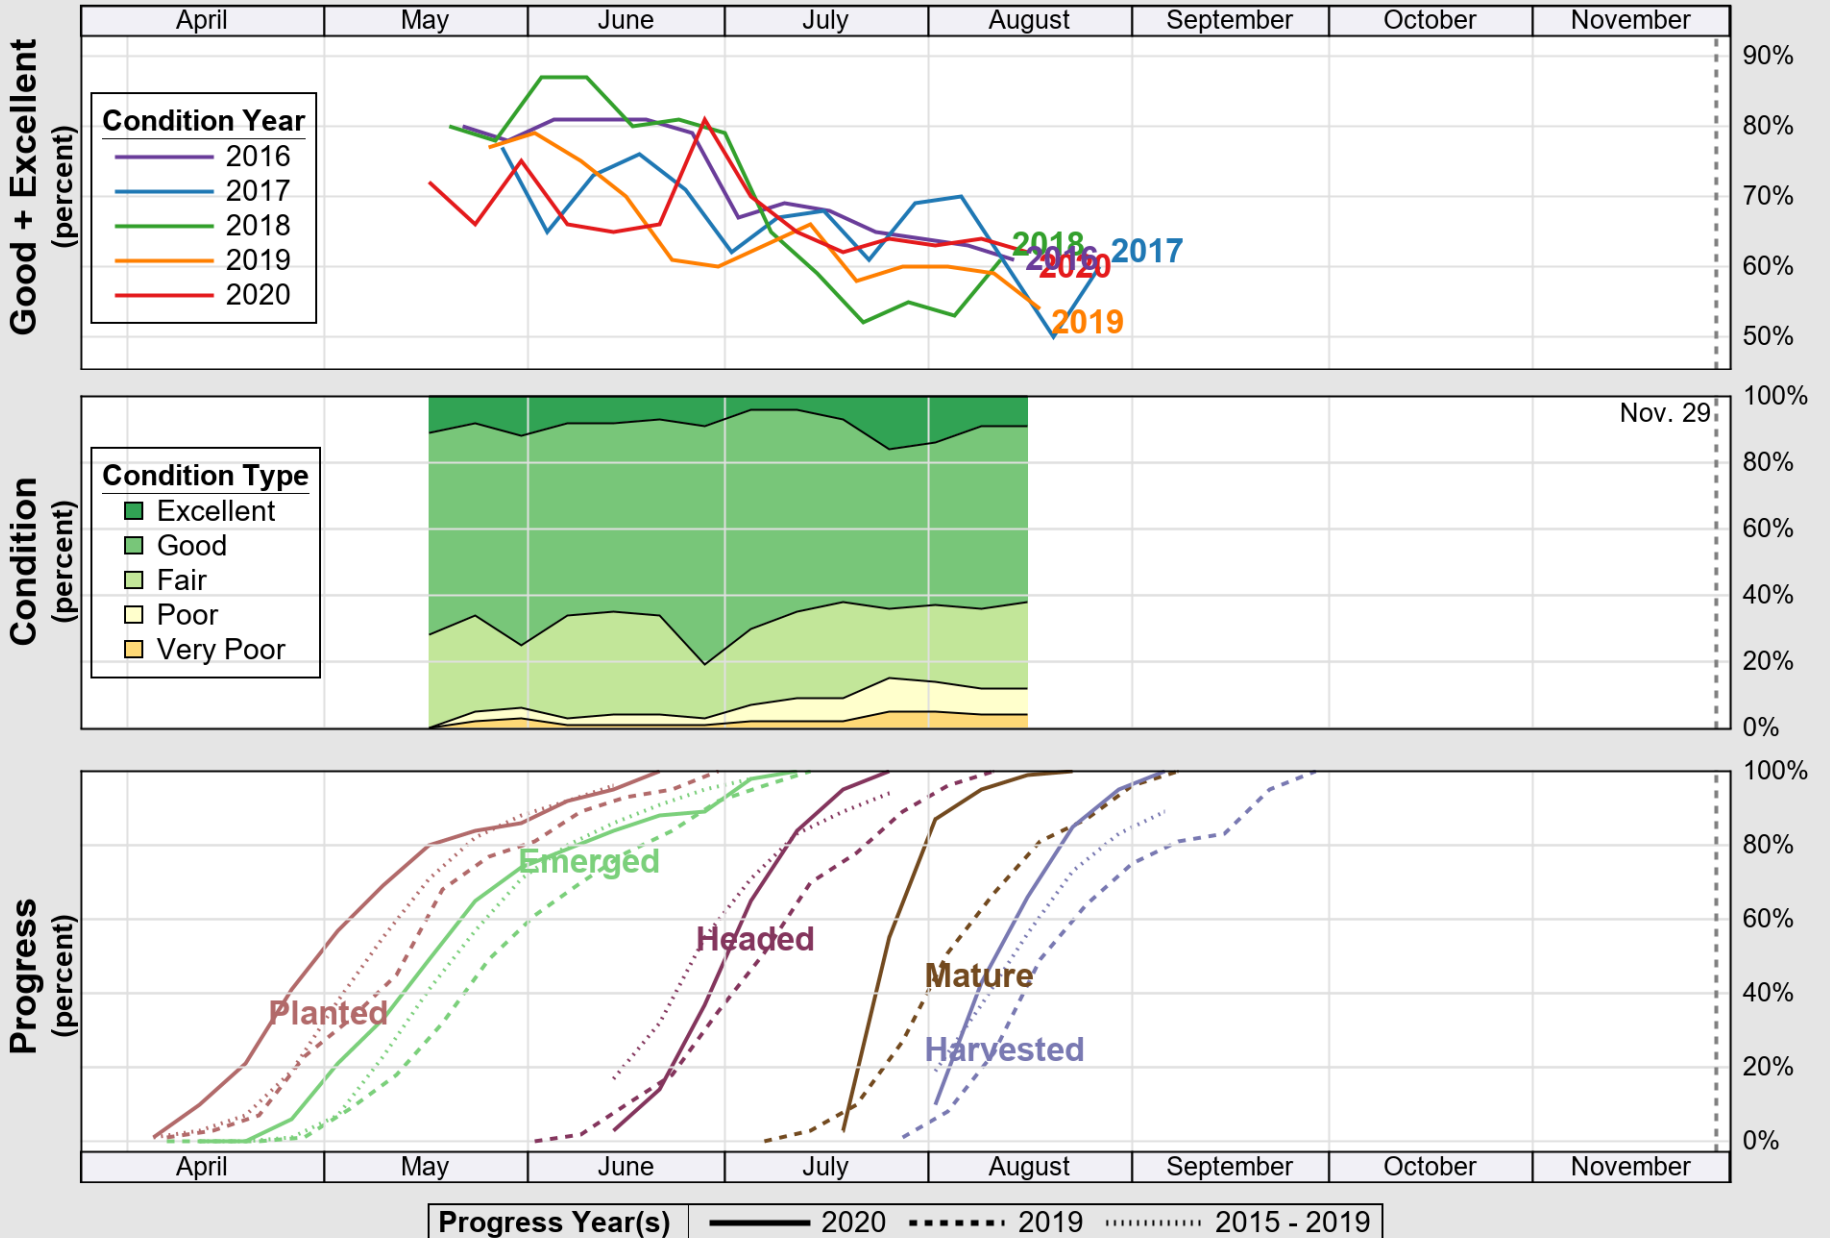

USDA

Crop Progress and Condition: Corn in Michigan , 2020

NASS

Source: National Agricultural Statistics Service (NASS), Crop Progress Report

USDA

Crop Progress and Condition: Oats in Michigan , 2020

NASS

Source: National Agricultural Statistics Service (NASS), Crop Progress Report

USDA

Crop Progress and Condition: Pasture and Range in Michigan , 2020

NASS

Source: National Agricultural Statistics Service (NASS), Crop Progress Report

USDA

Crop Progress and Condition: Soybeans in Michigan , 2020

NASS

Source: National Agricultural Statistics Service (NASS), Crop Progress Report

USDA

Crop Progress and Condition: Sugar Beets in Michigan , 2020

NASS

Source: National Agricultural Statistics Service (NASS), Crop Progress Report

USDA

Crop Progress and Condition: Winter Wheat in Michigan , 2020

NASS

Source: National Agricultural Statistics Service (NASS), Crop Progress Report