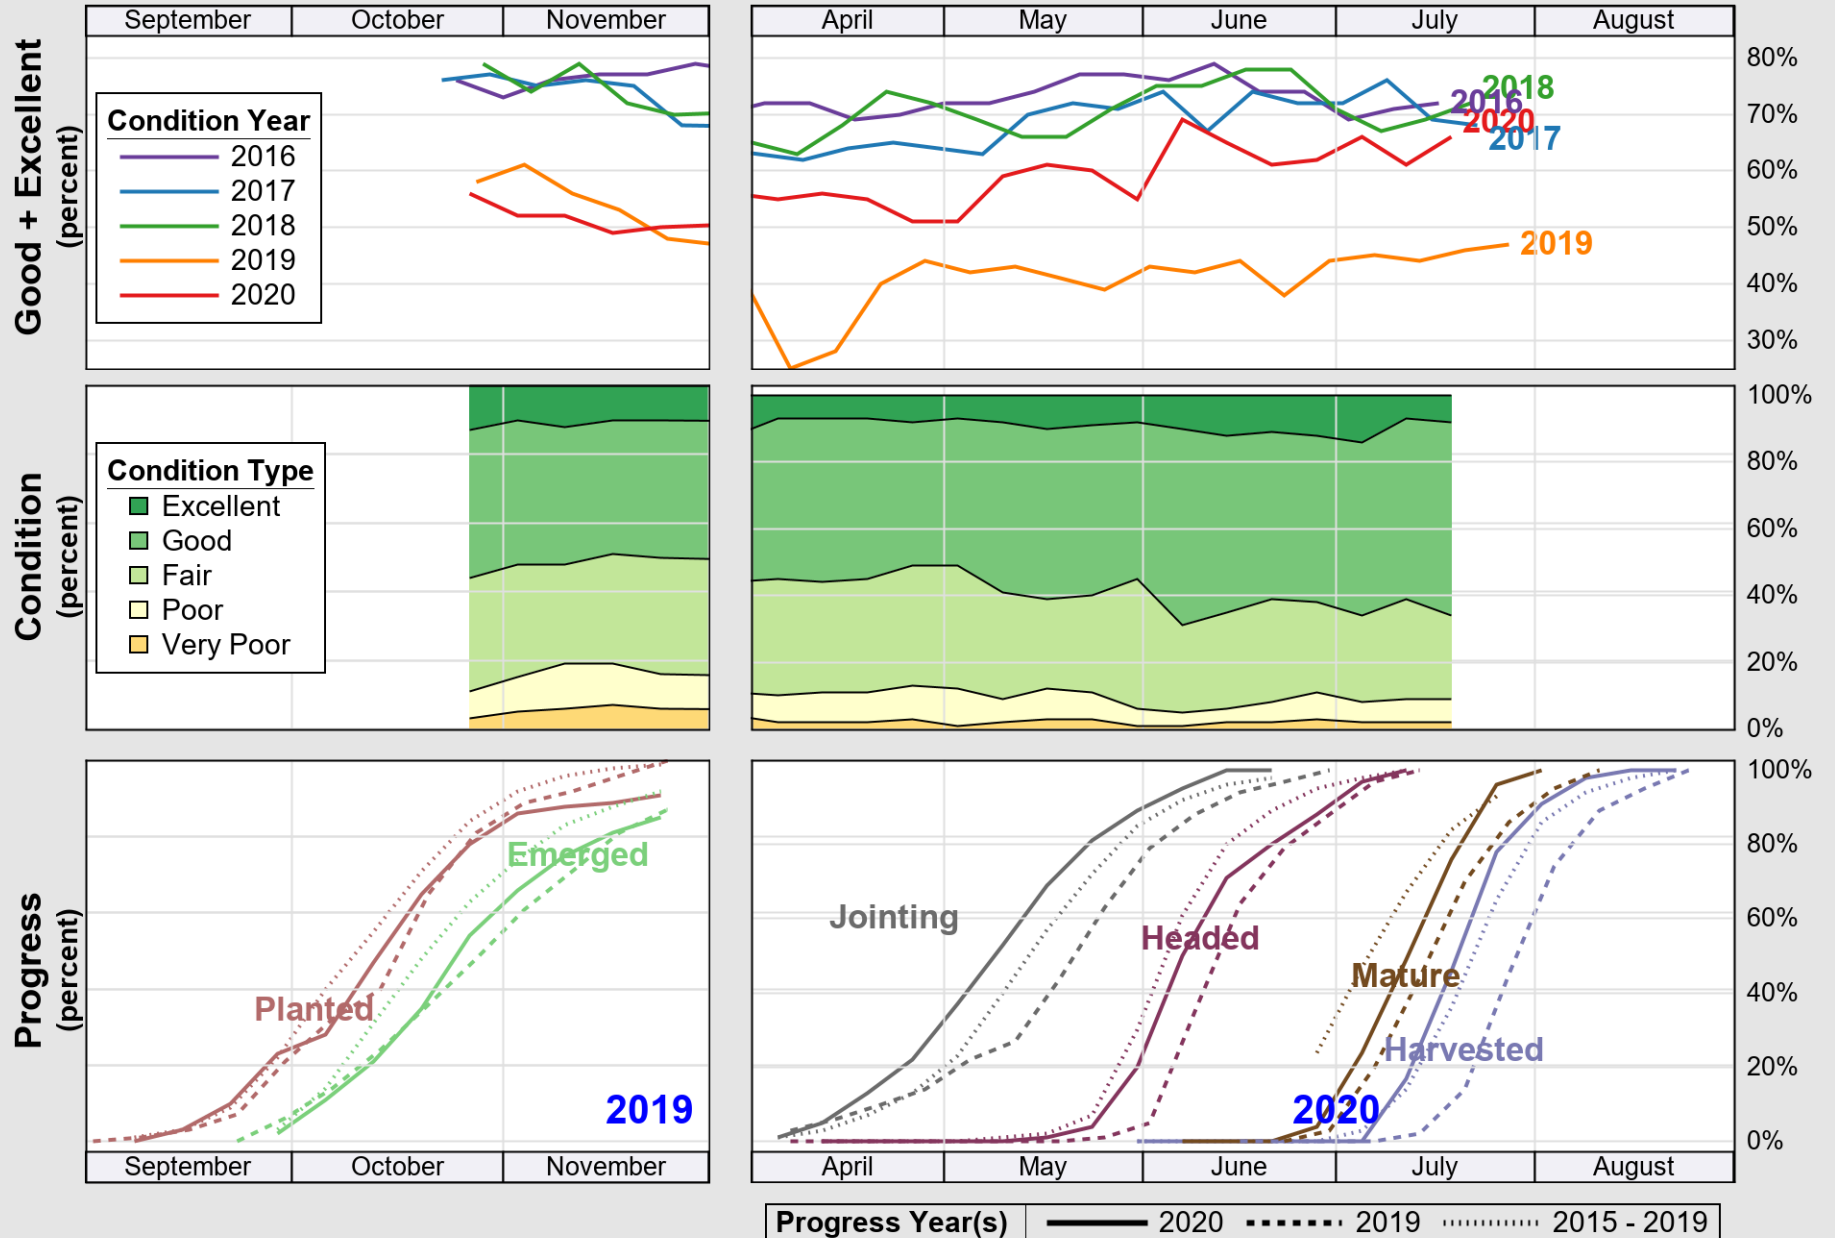

USDA

Crop Progress and Condition: Corn in Michigan , 2020

NASS

Source: National Agricultural Statistics Service (NASS), Crop Progress Report

USDA

Crop Progress and Condition: Oats in Michigan , 2020

NASS

Source: National Agricultural Statistics Service (NASS), Crop Progress Report

USDA

Crop Progress and Condition: Pasture and Range in Michigan , 2020

NASS

Source: National Agricultural Statistics Service (NASS), Crop Progress Report

USDA

Crop Progress and Condition: Soybeans in Michigan , 2020

NASS

Source: National Agricultural Statistics Service (NASS), Crop Progress Report

USDA

Crop Progress and Condition: Sugar Beets in Michigan , 2020

NASS

Source: National Agricultural Statistics Service (NASS), Crop Progress Report

USDA

Crop Progress and Condition: Winter Wheat in Michigan , 2020

NASS

Source: National Agricultural Statistics Service (NASS), Crop Progress Report