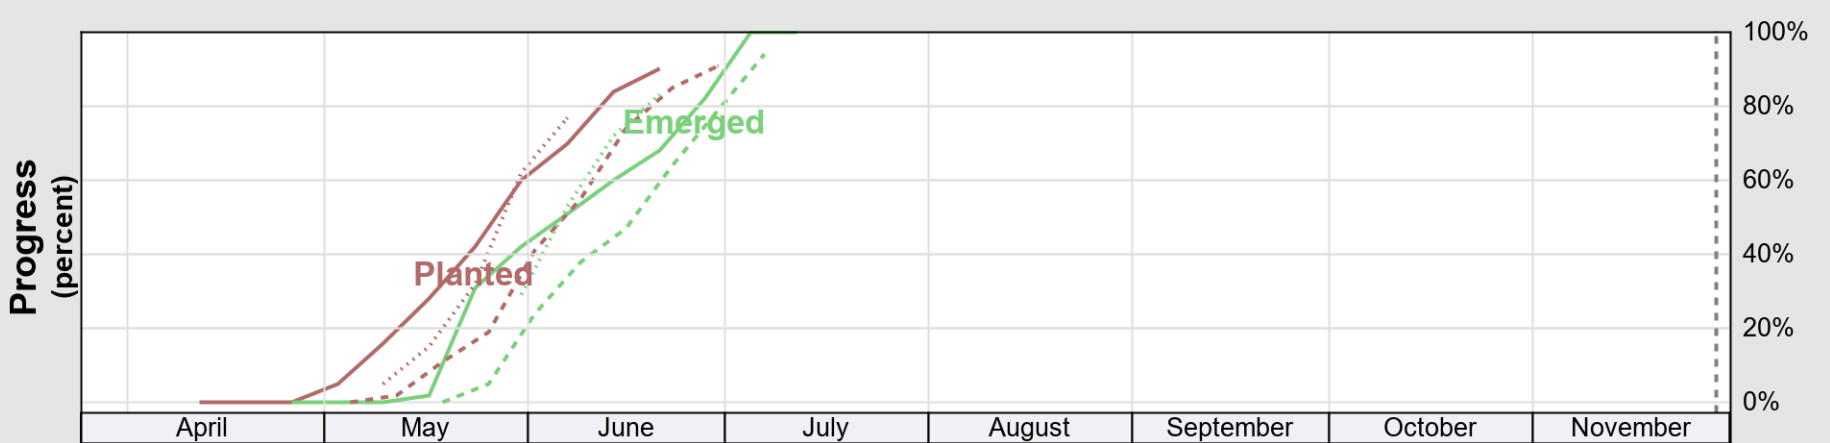

USDA

Crop Progress and Condition: Corn in New Hampshire , 2020

NASS

Progress Year(s) — 2020 2019 2015 - 2019

Source: National Agricultural Statistics Service (NASS), Crop Progress Report

USDA Crop Progress and Condition: Pasture and Range in New Hampshire, 2020 NASS