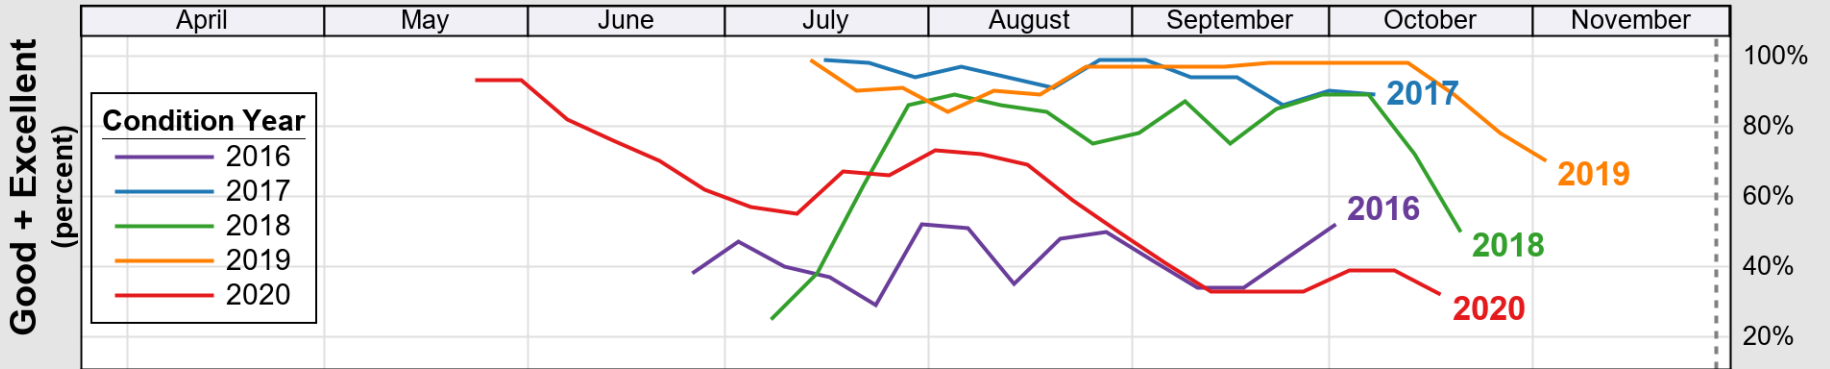

USDA

Crop Progress and Condition: Corn in New Hampshire , 2020

NASS

Progress Year(s) — 2020 2019 2015 - 2019

Source: National Agricultural Statistics Service (NASS), Crop Progress Report

USDA Crop Progress and Condition: Pasture and Range in New Hampshire, 2020 NASS