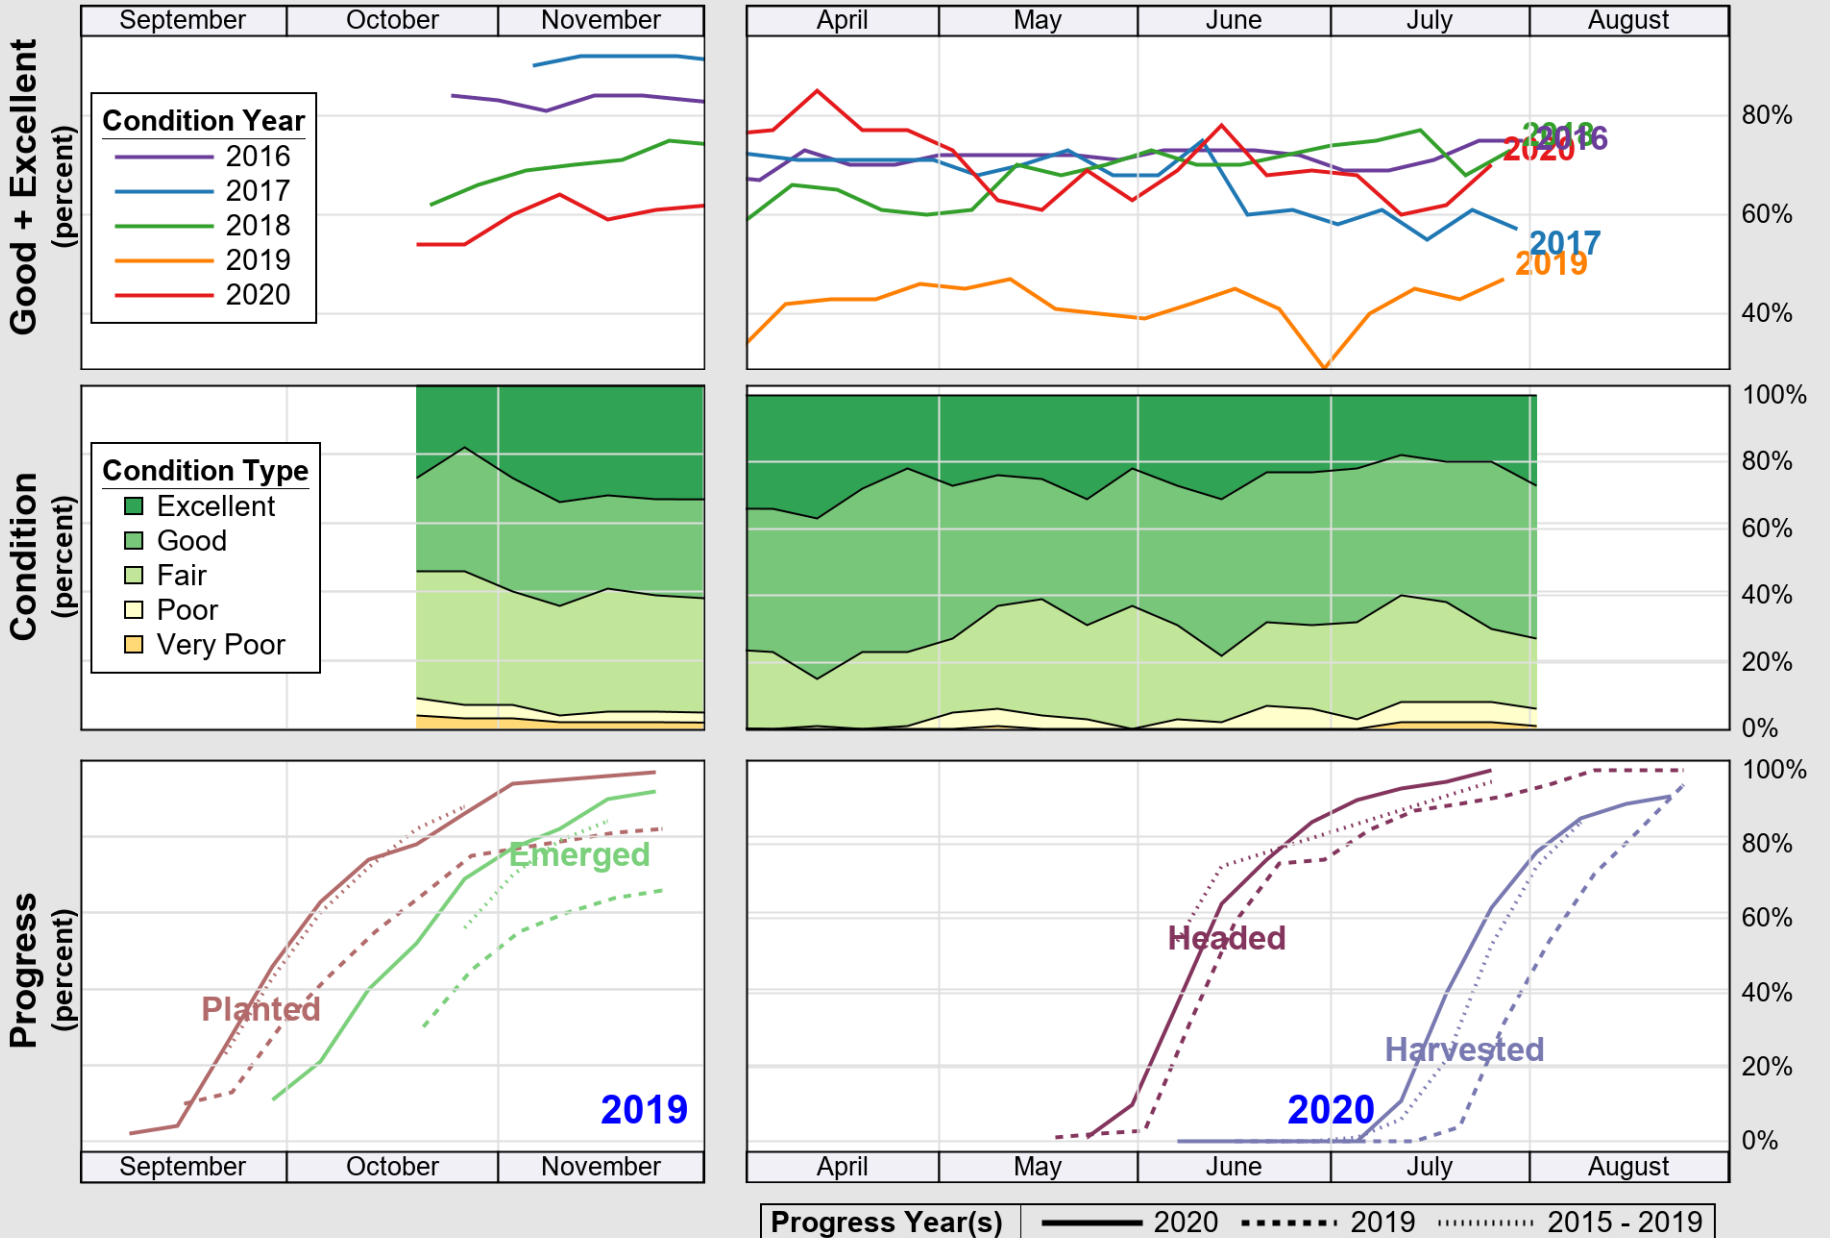

# Crop Progress and Condition: Corn in New York , 2020

NASS

Progress Year(s) ——— 2020    ..... 2019    ..... 2015 - 2019

Source: National Agricultural Statistics Service (NASS), Crop Progress Report

USDA

# Crop Progress and Condition: Soybeans in New York , 2020

NASS

Source: National Agricultural Statistics Service (NASS), Crop Progress Report

USDA

# Crop Progress and Condition: Winter Wheat in New York , 2020

NASS

Source: National Agricultural Statistics Service (NASS), Crop Progress Report