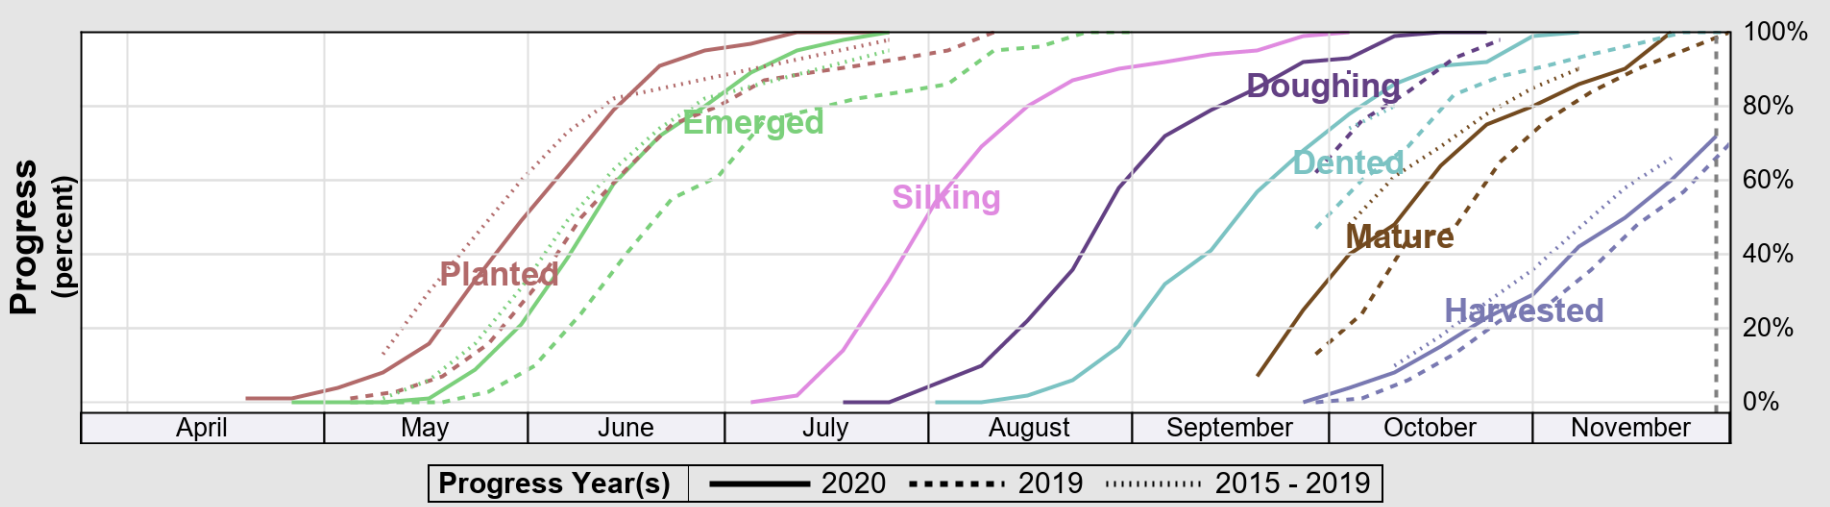

# Crop Progress and Condition: Barley in New York , 2020

NASS

Source: National Agricultural Statistics Service (NASS), Crop Progress Report

USDA

# Crop Progress and Condition: Corn in New York , 2020

NASS

Progress Year(s) ——— 2020    ..... 2019    ..... 2015 - 2019

Source: National Agricultural Statistics Service (NASS), Crop Progress Report

USDA