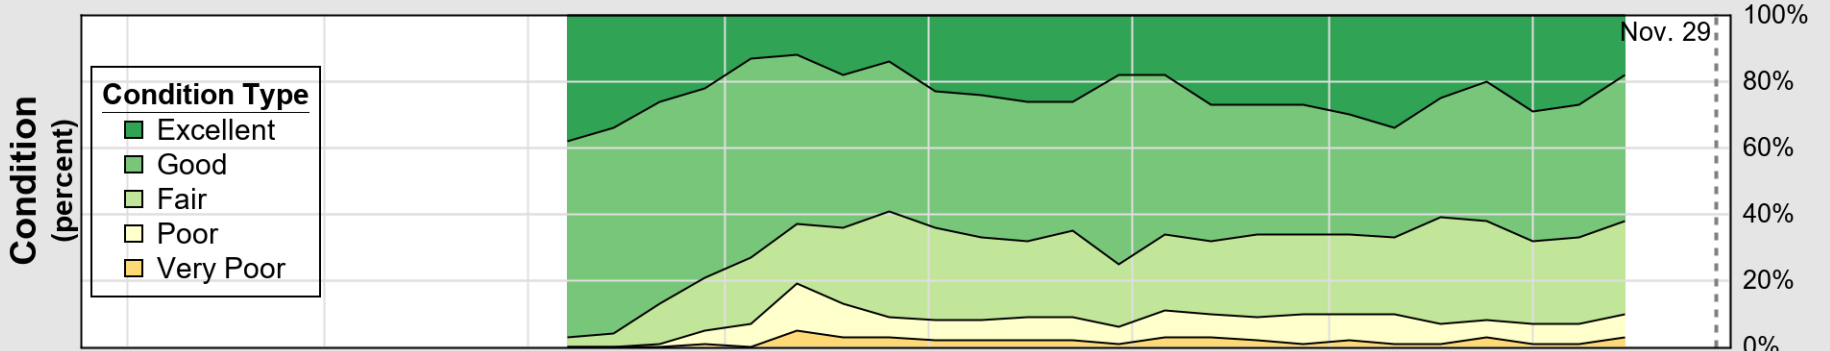

USDA

Crop Progress and Condition: Corn in New York , 2020

NASS

Progress Year(s) ——— 2020   2019   ..... 2015 - 2019

Source: National Agricultural Statistics Service (NASS), Crop Progress Report