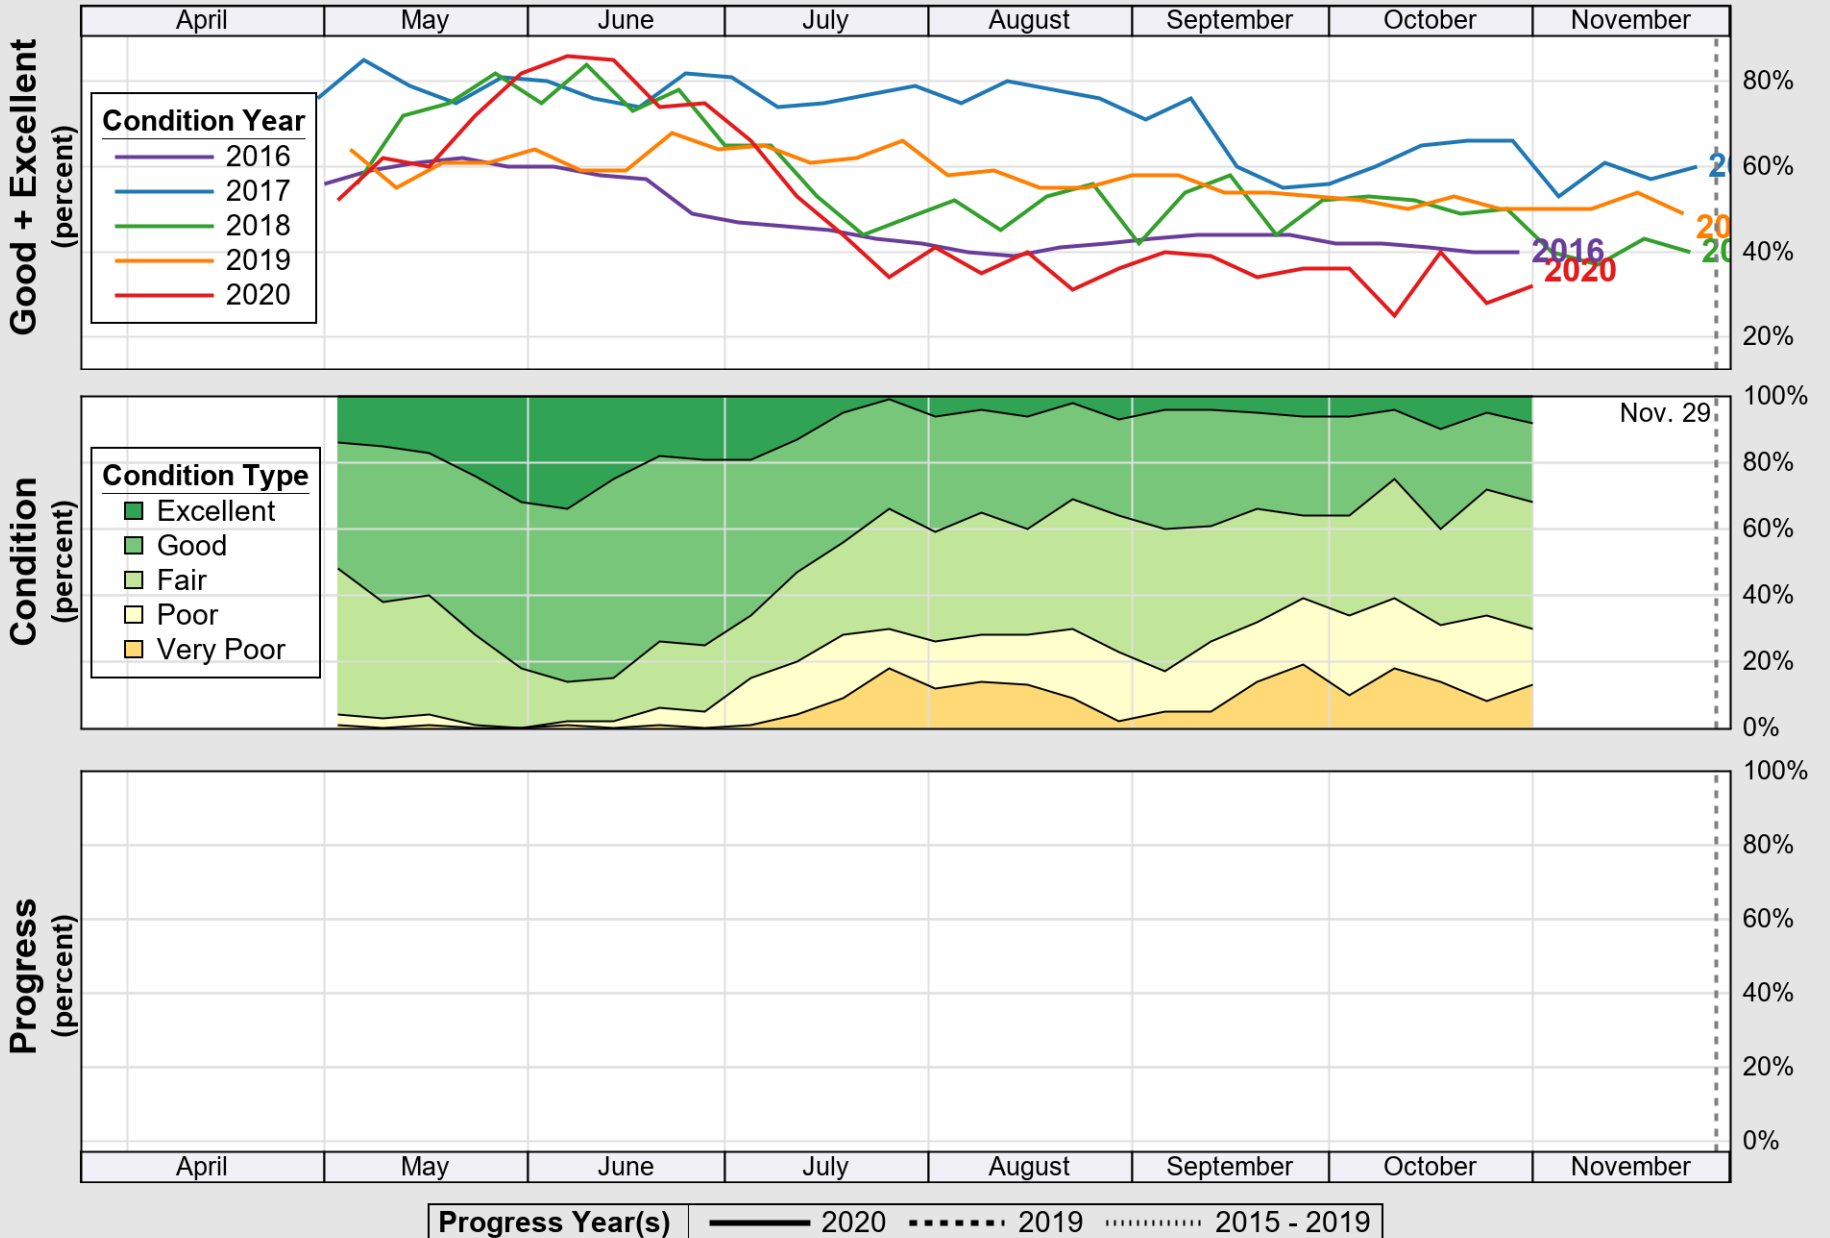

USDA

Crop Progress and Condition: Pasture and Range in New York , 2020

NASS

Source: National Agricultural Statistics Service (NASS), Crop Progress Report