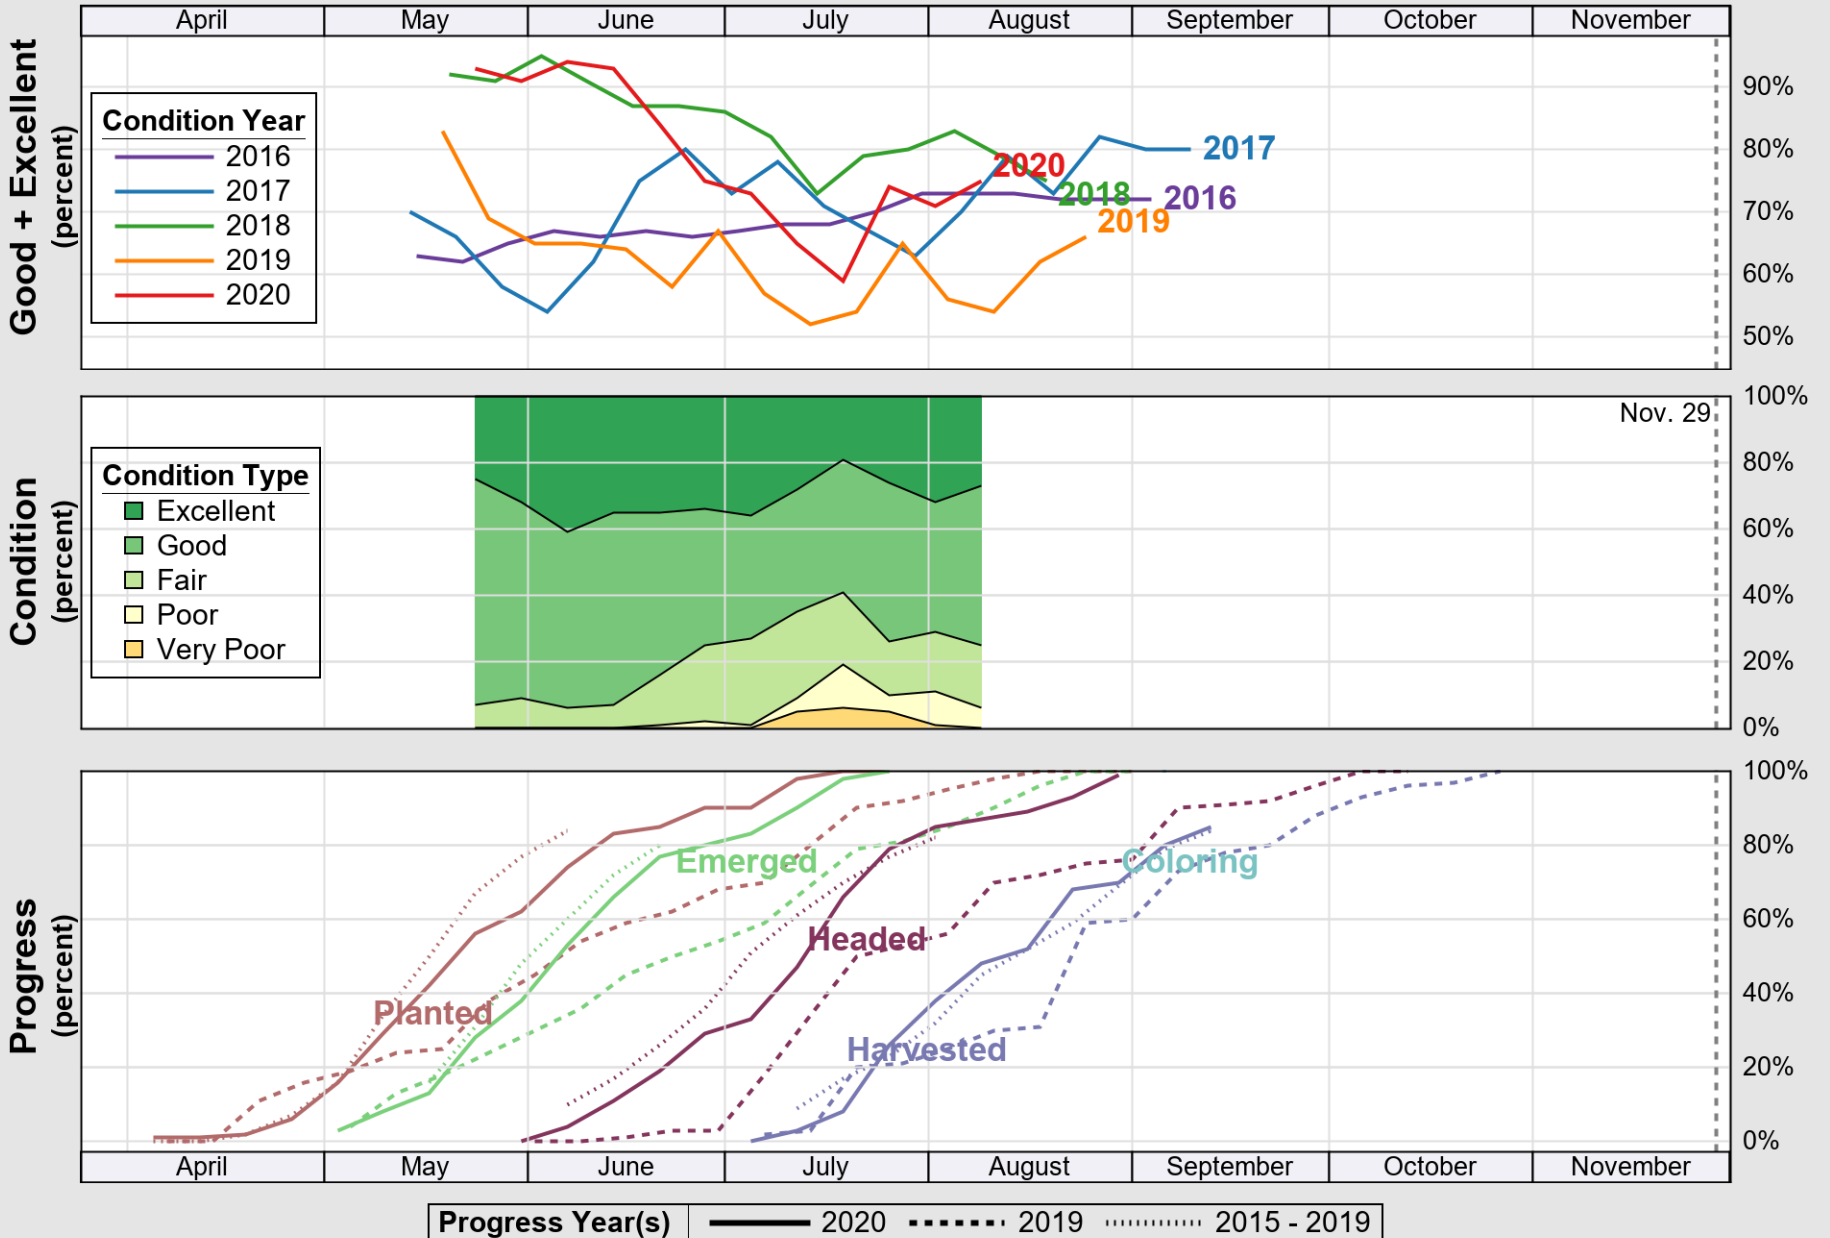

# Crop Progress and Condition: Barley in New York , 2020

NASS

Source: National Agricultural Statistics Service (NASS), Crop Progress Report

USDA

# Crop Progress and Condition: Corn in New York , 2020

NASS

Progress Year(s) ——— 2020    ..... 2019    ..... 2015 - 2019

Source: National Agricultural Statistics Service (NASS), Crop Progress Report

USDA