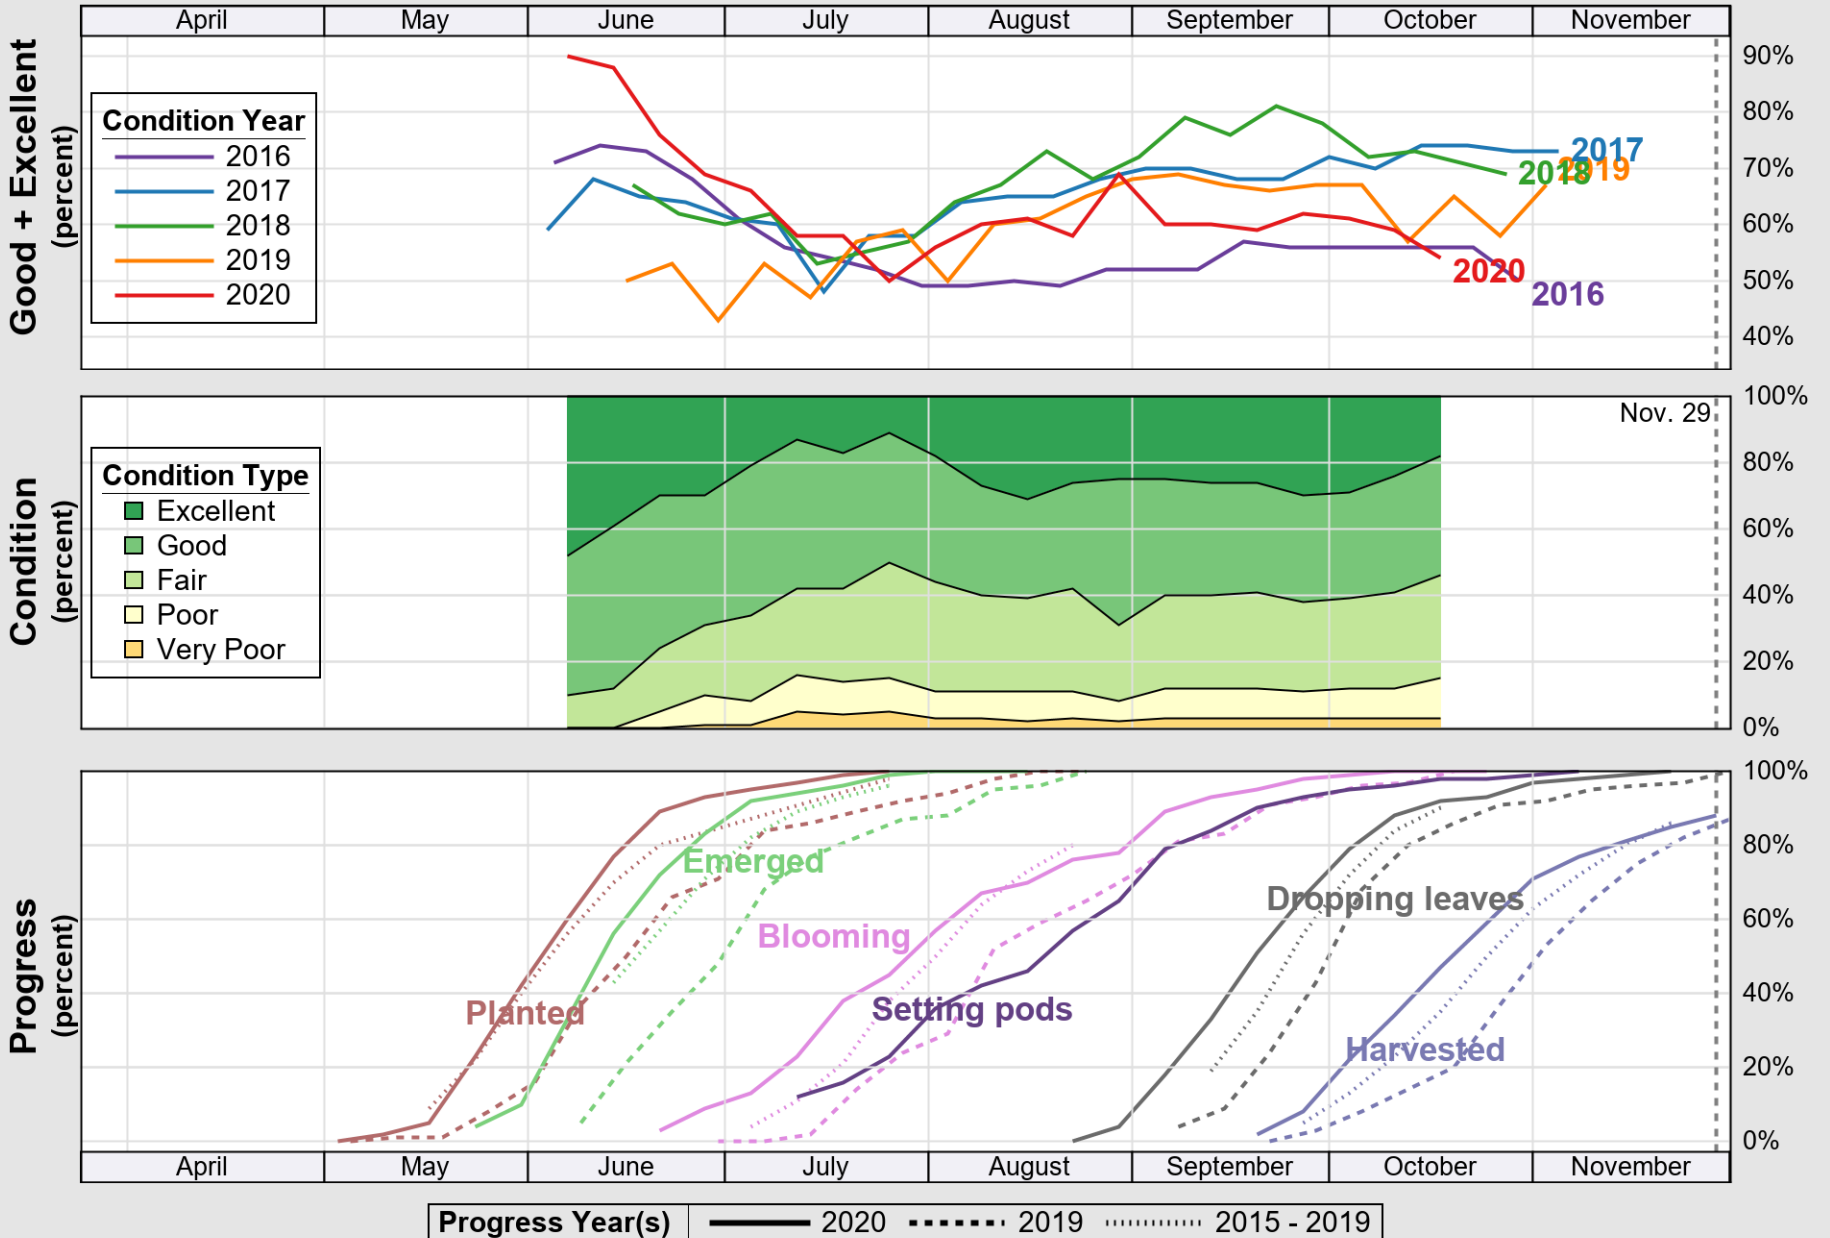

# Crop Progress and Condition: Corn in New York , 2020

NASS

Progress Year(s) ——— 2020    ..... 2019    ..... 2015 - 2019

Source: National Agricultural Statistics Service (NASS), Crop Progress Report

USDA

### Crop Progress and Condition: Oats in New York , 2020

NASS

Source: National Agricultural Statistics Service (NASS), Crop Progress Report

USDA

# Crop Progress and Condition: Pasture and Range in New York , 2020

NASS

Source: National Agricultural Statistics Service (NASS), Crop Progress Report

USDA

# Crop Progress and Condition: Soybeans in New York , 2020

NASS

Source: National Agricultural Statistics Service (NASS), Crop Progress Report

USDA