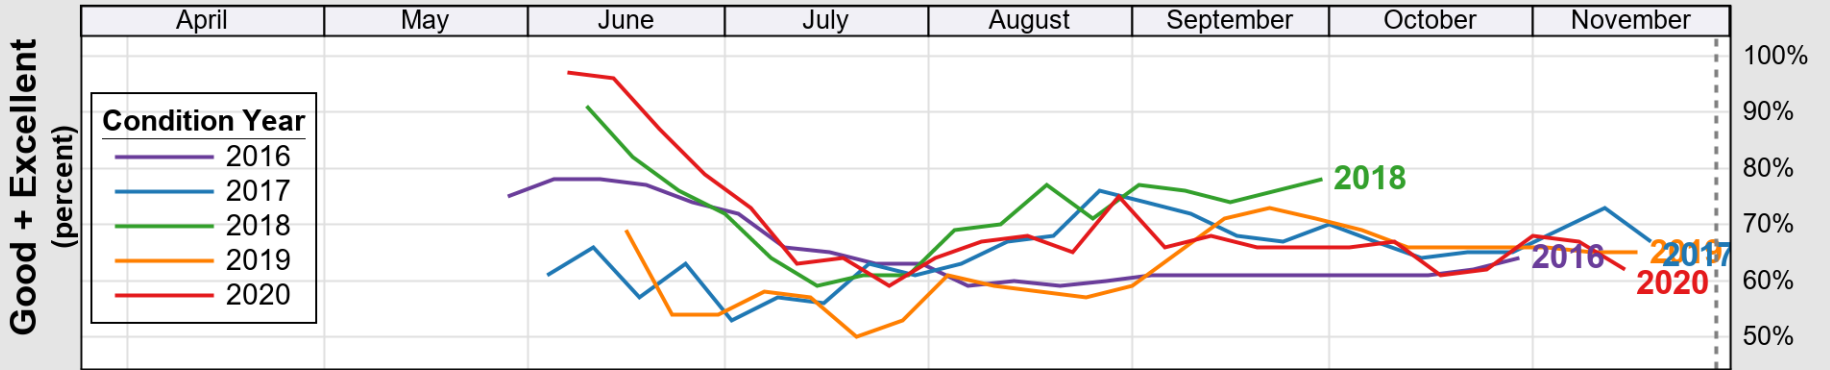

# Crop Progress and Condition: Barley in New York , 2020

NASS

Source: National Agricultural Statistics Service (NASS), Crop Progress Report

USDA

# Crop Progress and Condition: Corn in New York , 2020

NASS

Progress Year(s) ——— 2020    ..... 2019    ..... 2015 - 2019

Source: National Agricultural Statistics Service (NASS), Crop Progress Report

USDA