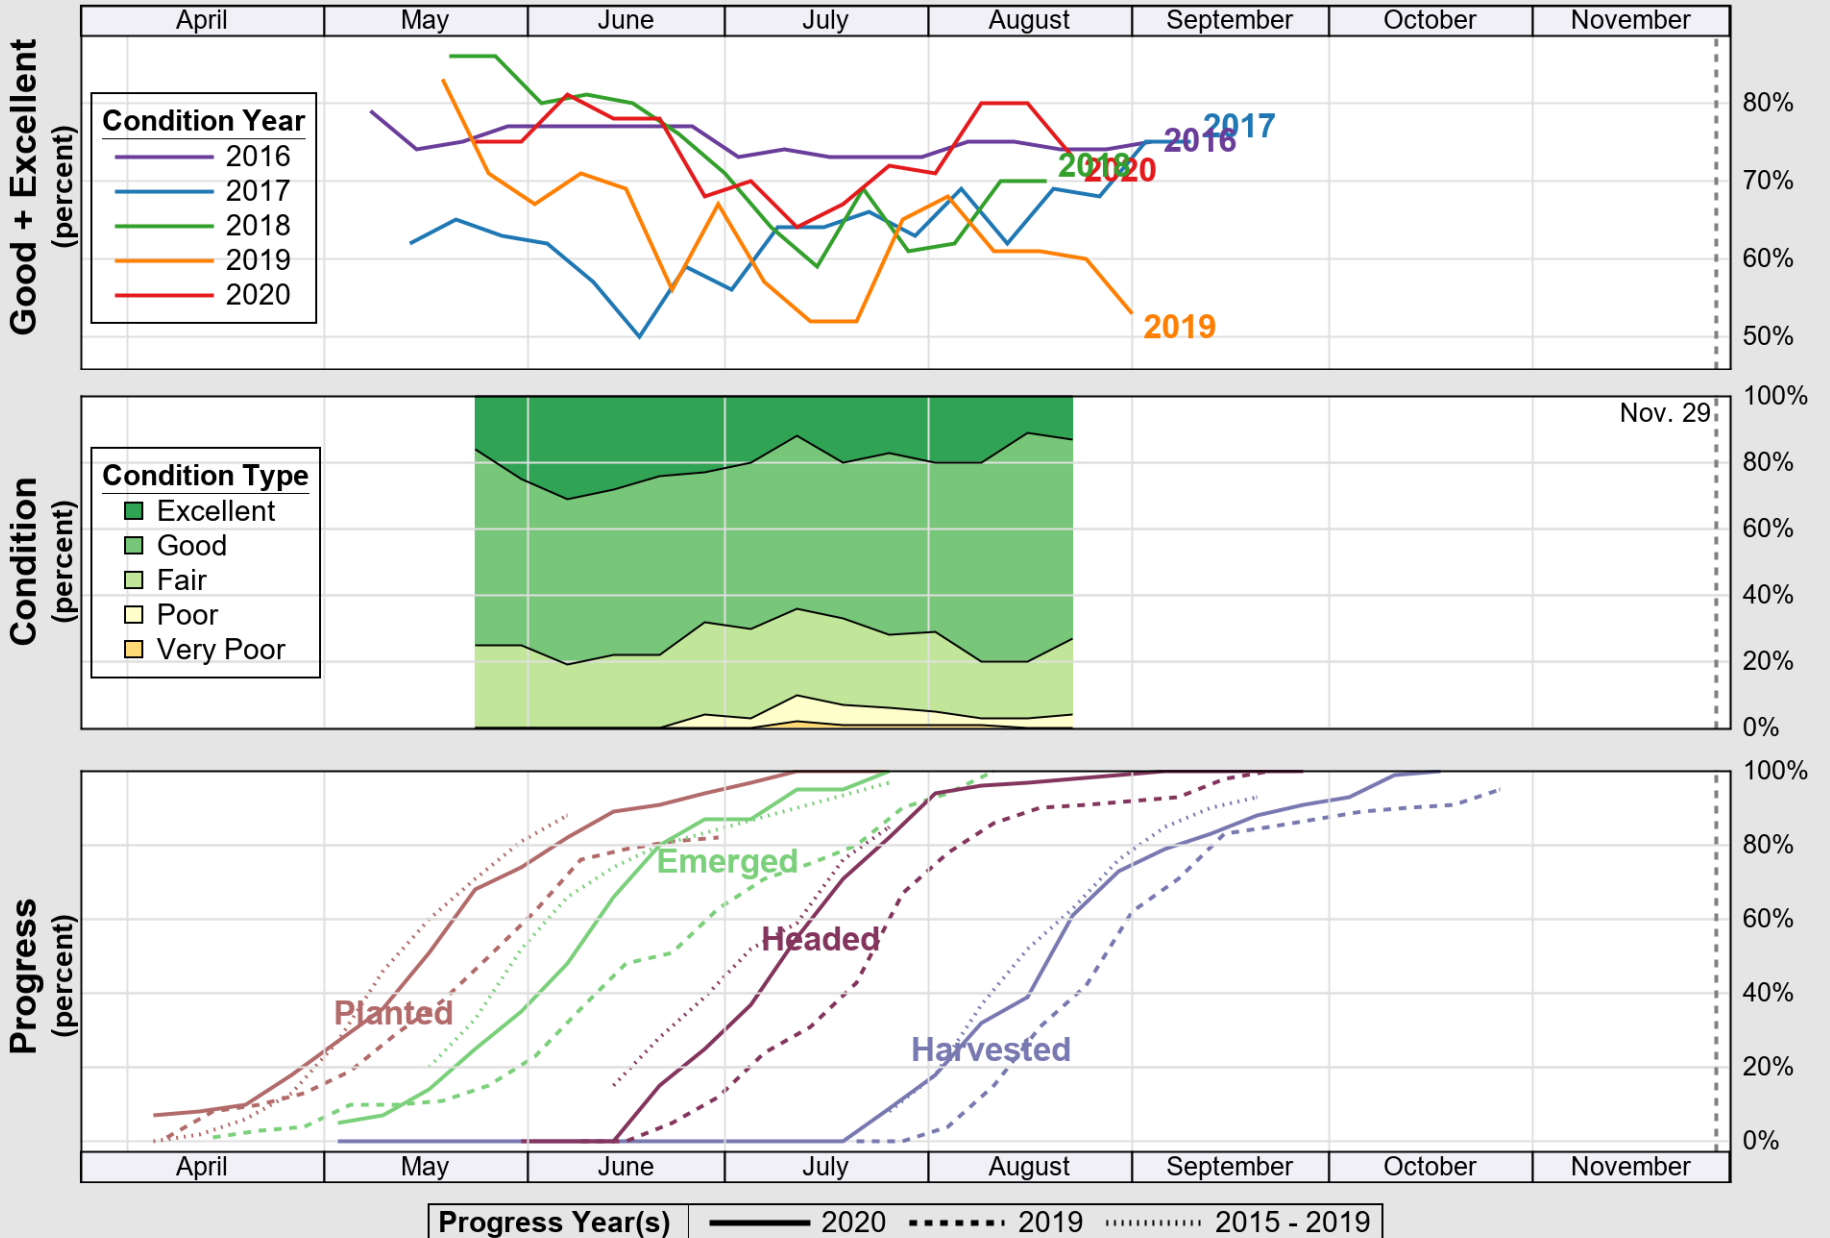

# Crop Progress and Condition: Barley in New York , 2020

NASS

Source: National Agricultural Statistics Service (NASS), Crop Progress Report

USDA

# Crop Progress and Condition: Corn in New York , 2020

NASS

Progress Year(s) ——— 2020    ..... 2019    ..... 2015 - 2019

Source: National Agricultural Statistics Service (NASS), Crop Progress Report

USDA

### Crop Progress and Condition: Oats in New York , 2020

NASS

Source: National Agricultural Statistics Service (NASS), Crop Progress Report

USDA