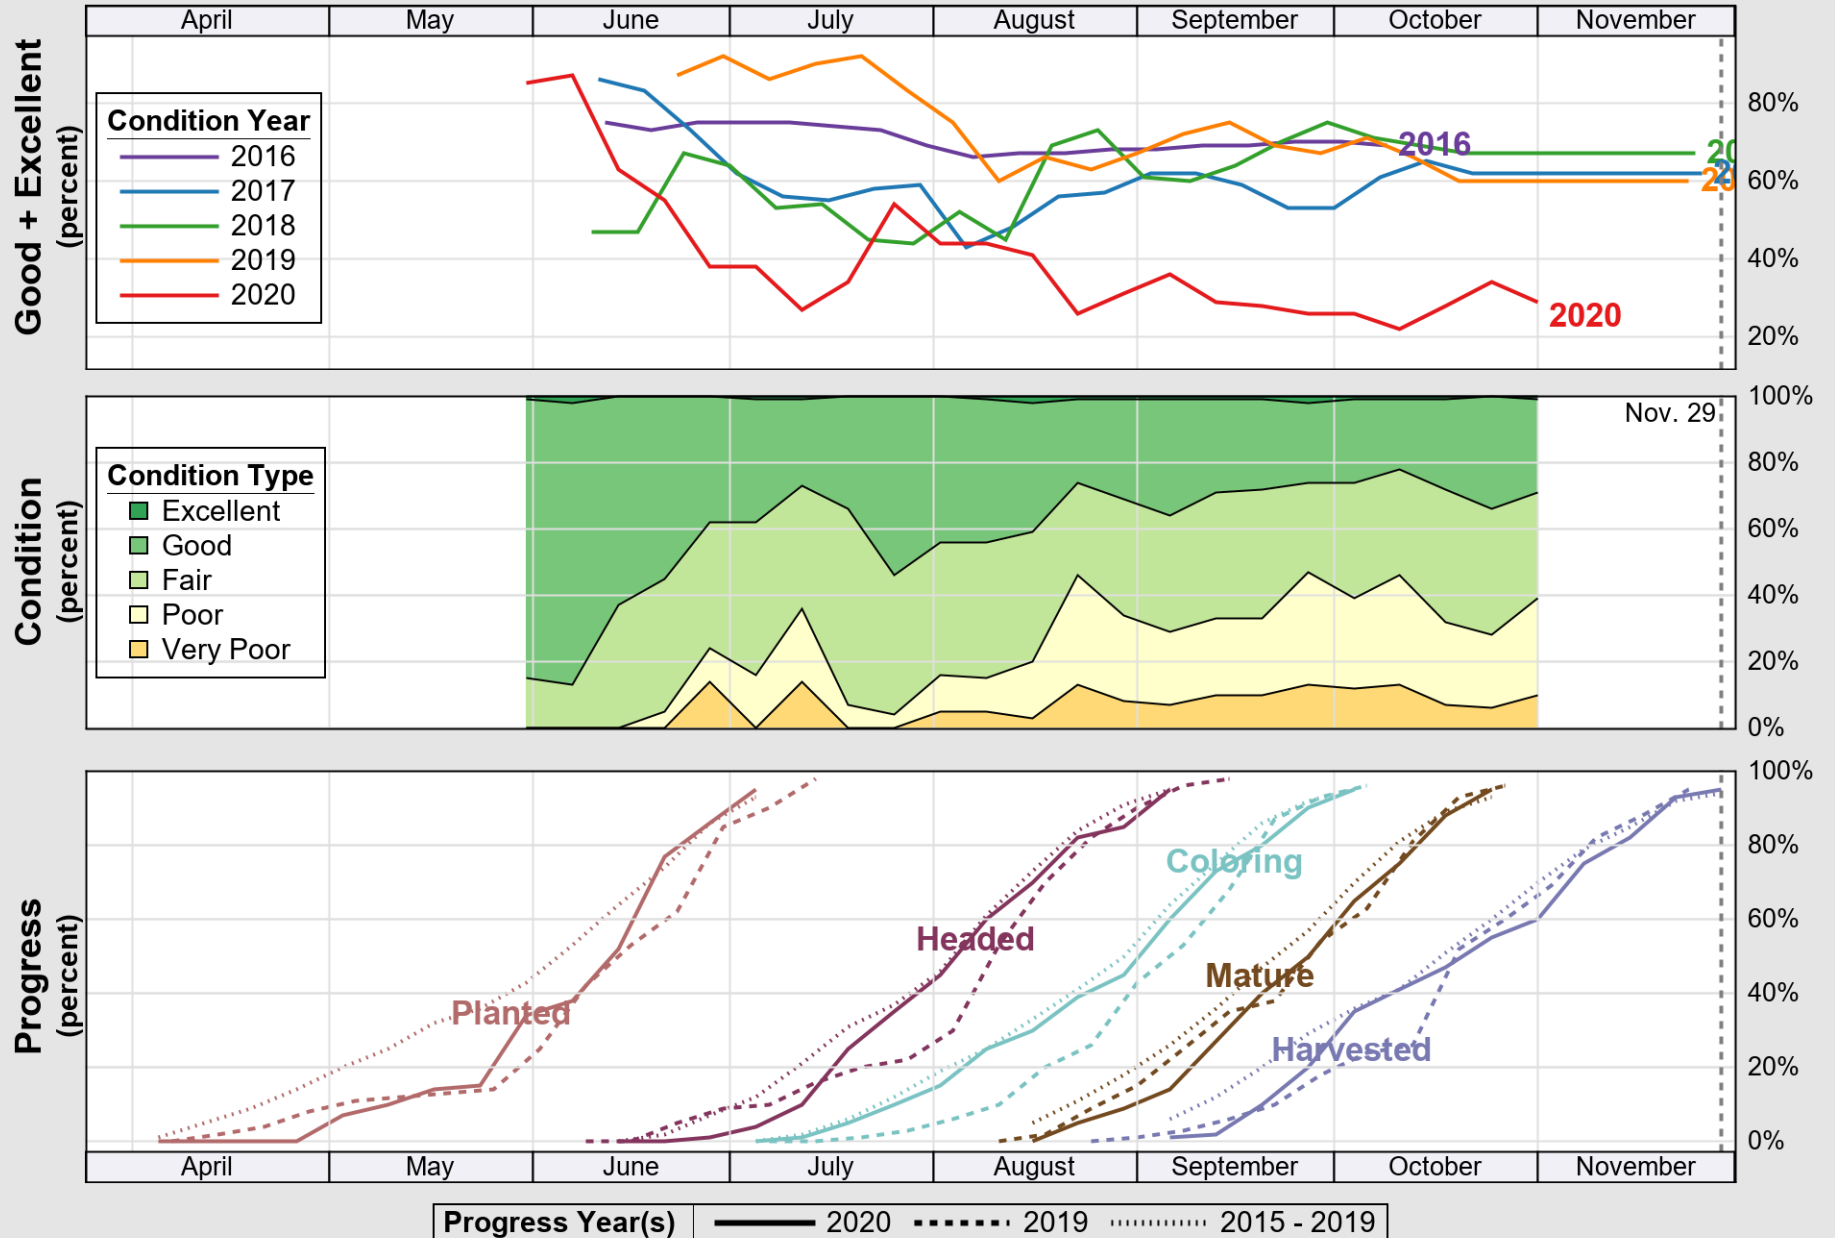

USDA

Crop Progress and Condition: Corn in Oklahoma , 2020

NASS

Source: National Agricultural Statistics Service (NASS), Crop Progress Report

USDA

Crop Progress and Condition: Cotton in Oklahoma , 2020

NASS

Source: National Agricultural Statistics Service (NASS), Crop Progress Report

USDA

Crop Progress and Condition: Pasture and Range in Oklahoma , 2020

NASS

Source: National Agricultural Statistics Service (NASS), Crop Progress Report

USDA

Crop Progress and Condition: Peanuts in Oklahoma , 2020

NASS

Source: National Agricultural Statistics Service (NASS), Crop Progress Report

USDA

Crop Progress and Condition: Sorghum in Oklahoma , 2020

NASS

Source: National Agricultural Statistics Service (NASS), Crop Progress Report

USDA

Crop Progress and Condition: Soybeans in Oklahoma , 2020

NASS

Source: National Agricultural Statistics Service (NASS), Crop Progress Report

USDA

Crop Progress and Condition: Winter Wheat in Oklahoma, 2020