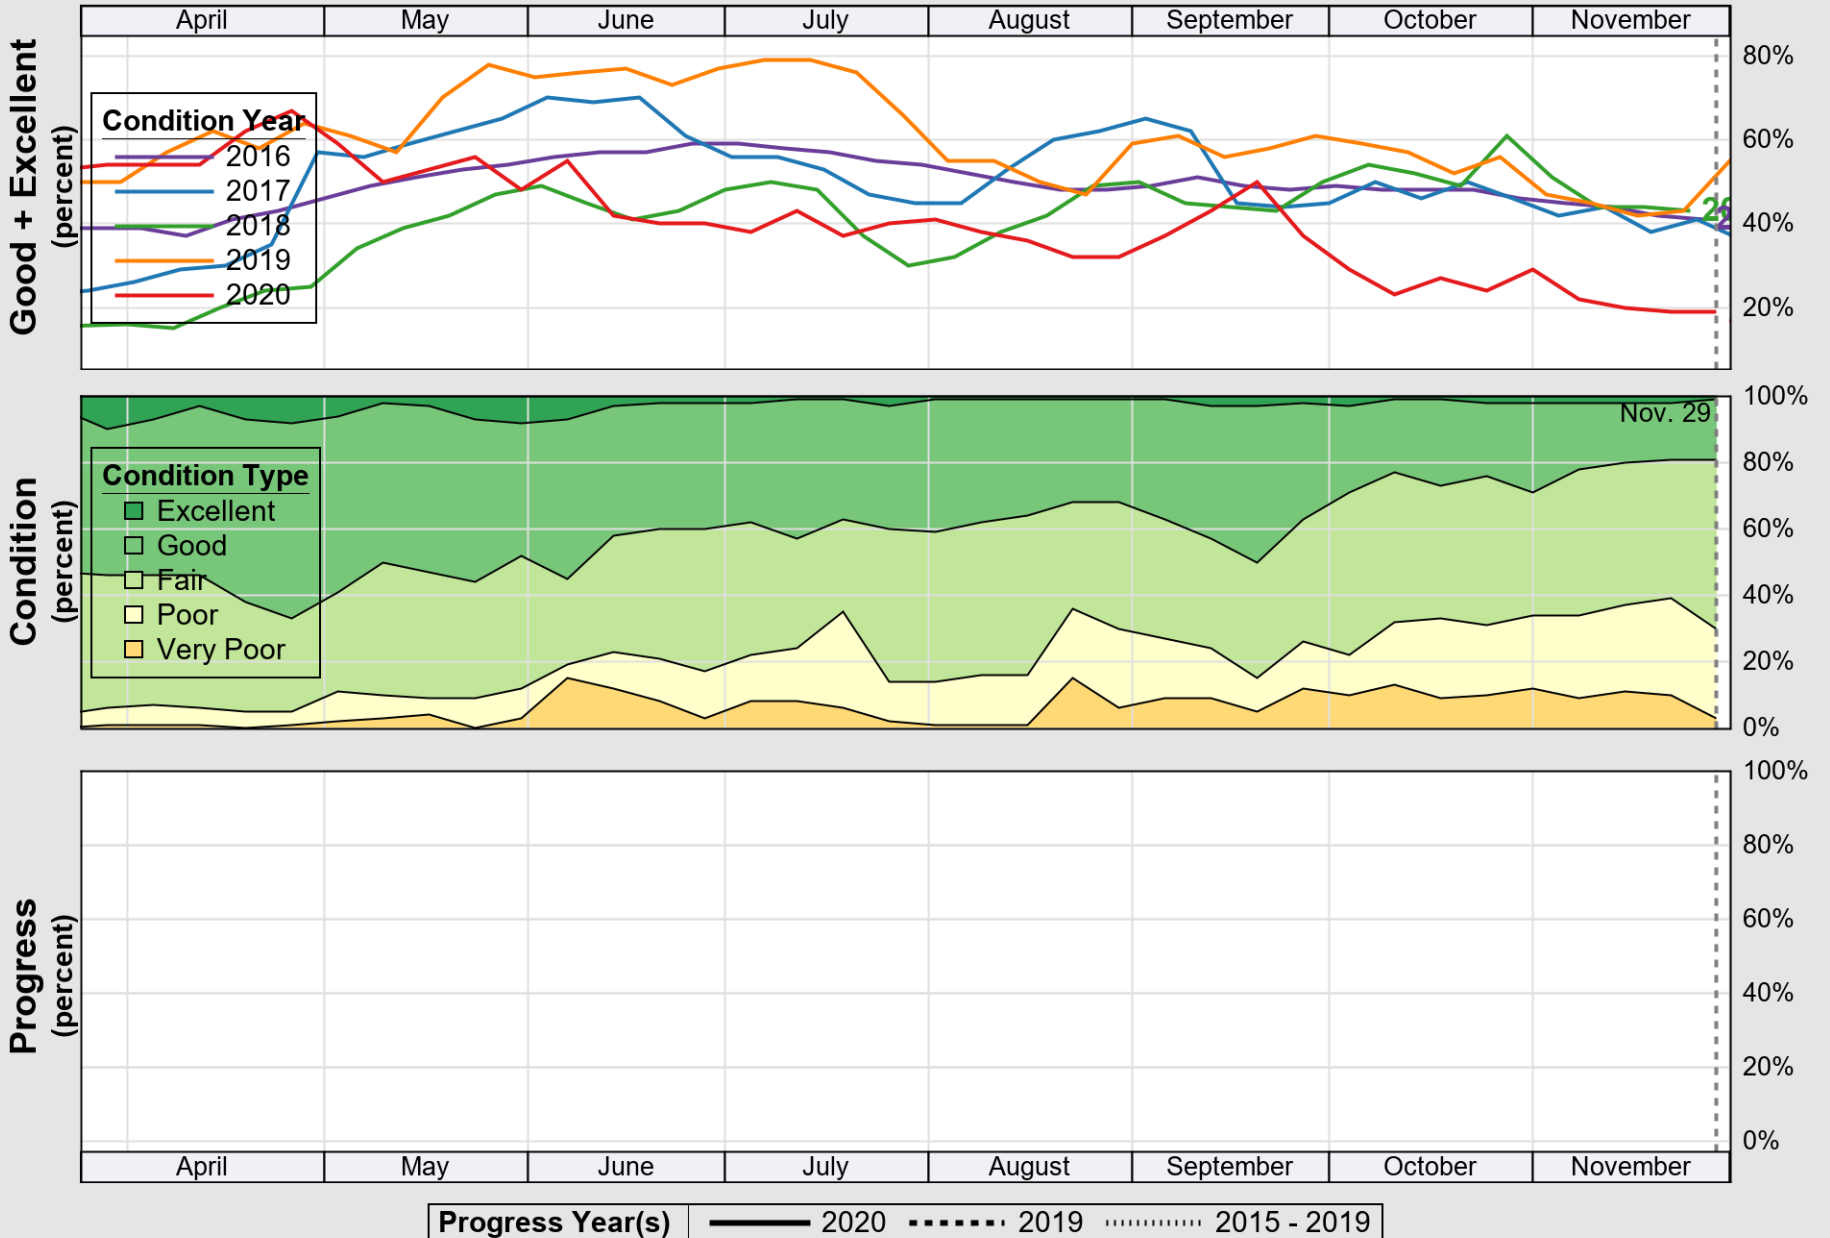

USDA

Crop Progress and Condition: Corn in Oklahoma , 2020

NASS

Source: National Agricultural Statistics Service (NASS), Crop Progress Report

USDA

Crop Progress and Condition: Cotton in Oklahoma , 2020

NASS

Source: National Agricultural Statistics Service (NASS), Crop Progress Report

USDA

Crop Progress and Condition: Pasture and Range in Oklahoma , 2020

NASS

Source: National Agricultural Statistics Service (NASS), Crop Progress Report

USDA

Crop Progress and Condition: Peanuts in Oklahoma , 2020