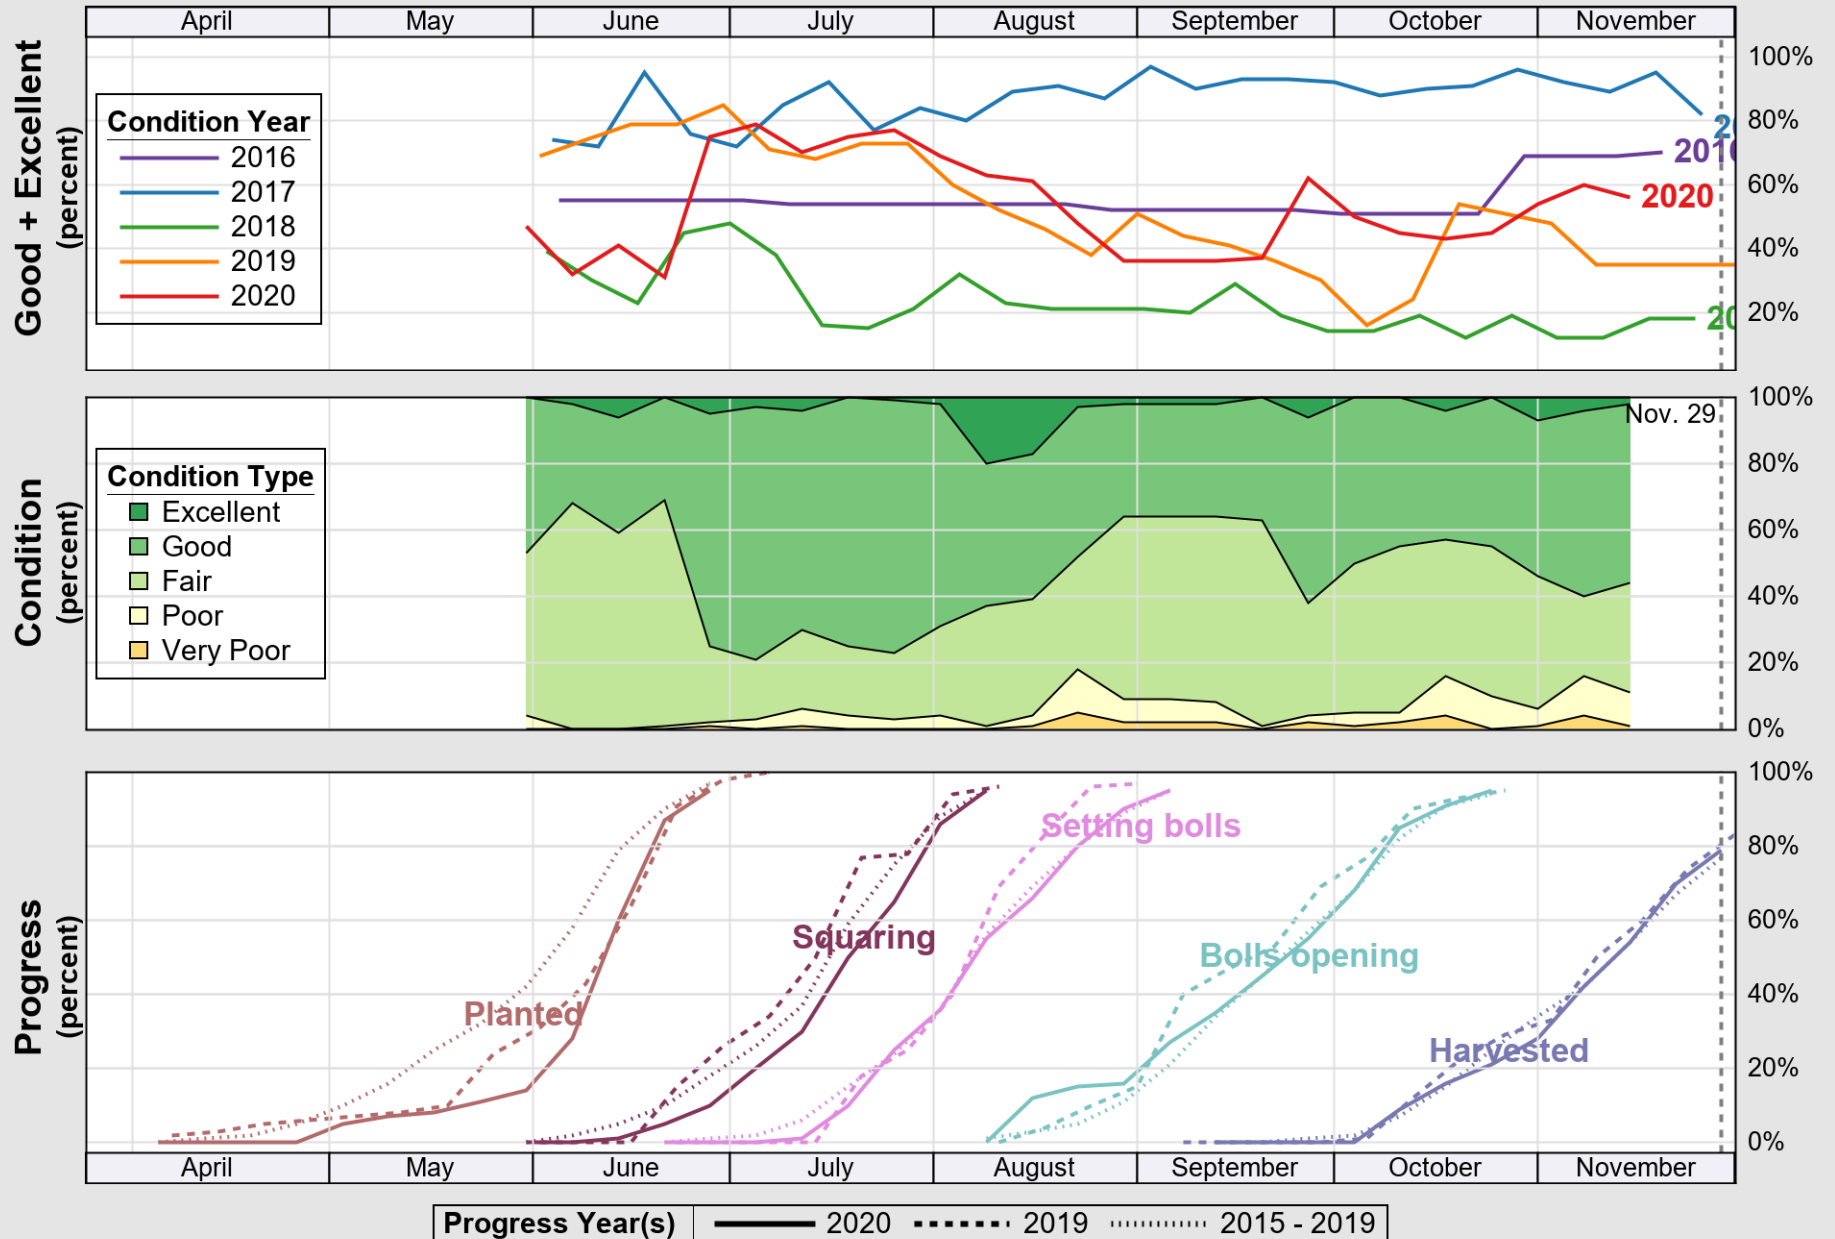

USDA

Crop Progress and Condition: Corn in Oklahoma , 2020

NASS

Source: National Agricultural Statistics Service (NASS), Crop Progress Report

USDA

Crop Progress and Condition: Cotton in Oklahoma , 2020

NASS

Source: National Agricultural Statistics Service (NASS), Crop Progress Report

USDA

Crop Progress and Condition: Pasture and Range in Oklahoma , 2020

NASS

Source: National Agricultural Statistics Service (NASS), Crop Progress Report

USDA

Crop Progress and Condition: Peanuts in Oklahoma , 2020

NASS

Source: National Agricultural Statistics Service (NASS), Crop Progress Report

USDA

Crop Progress and Condition: Sorghum in Oklahoma , 2020

NASS

Source: National Agricultural Statistics Service (NASS), Crop Progress Report