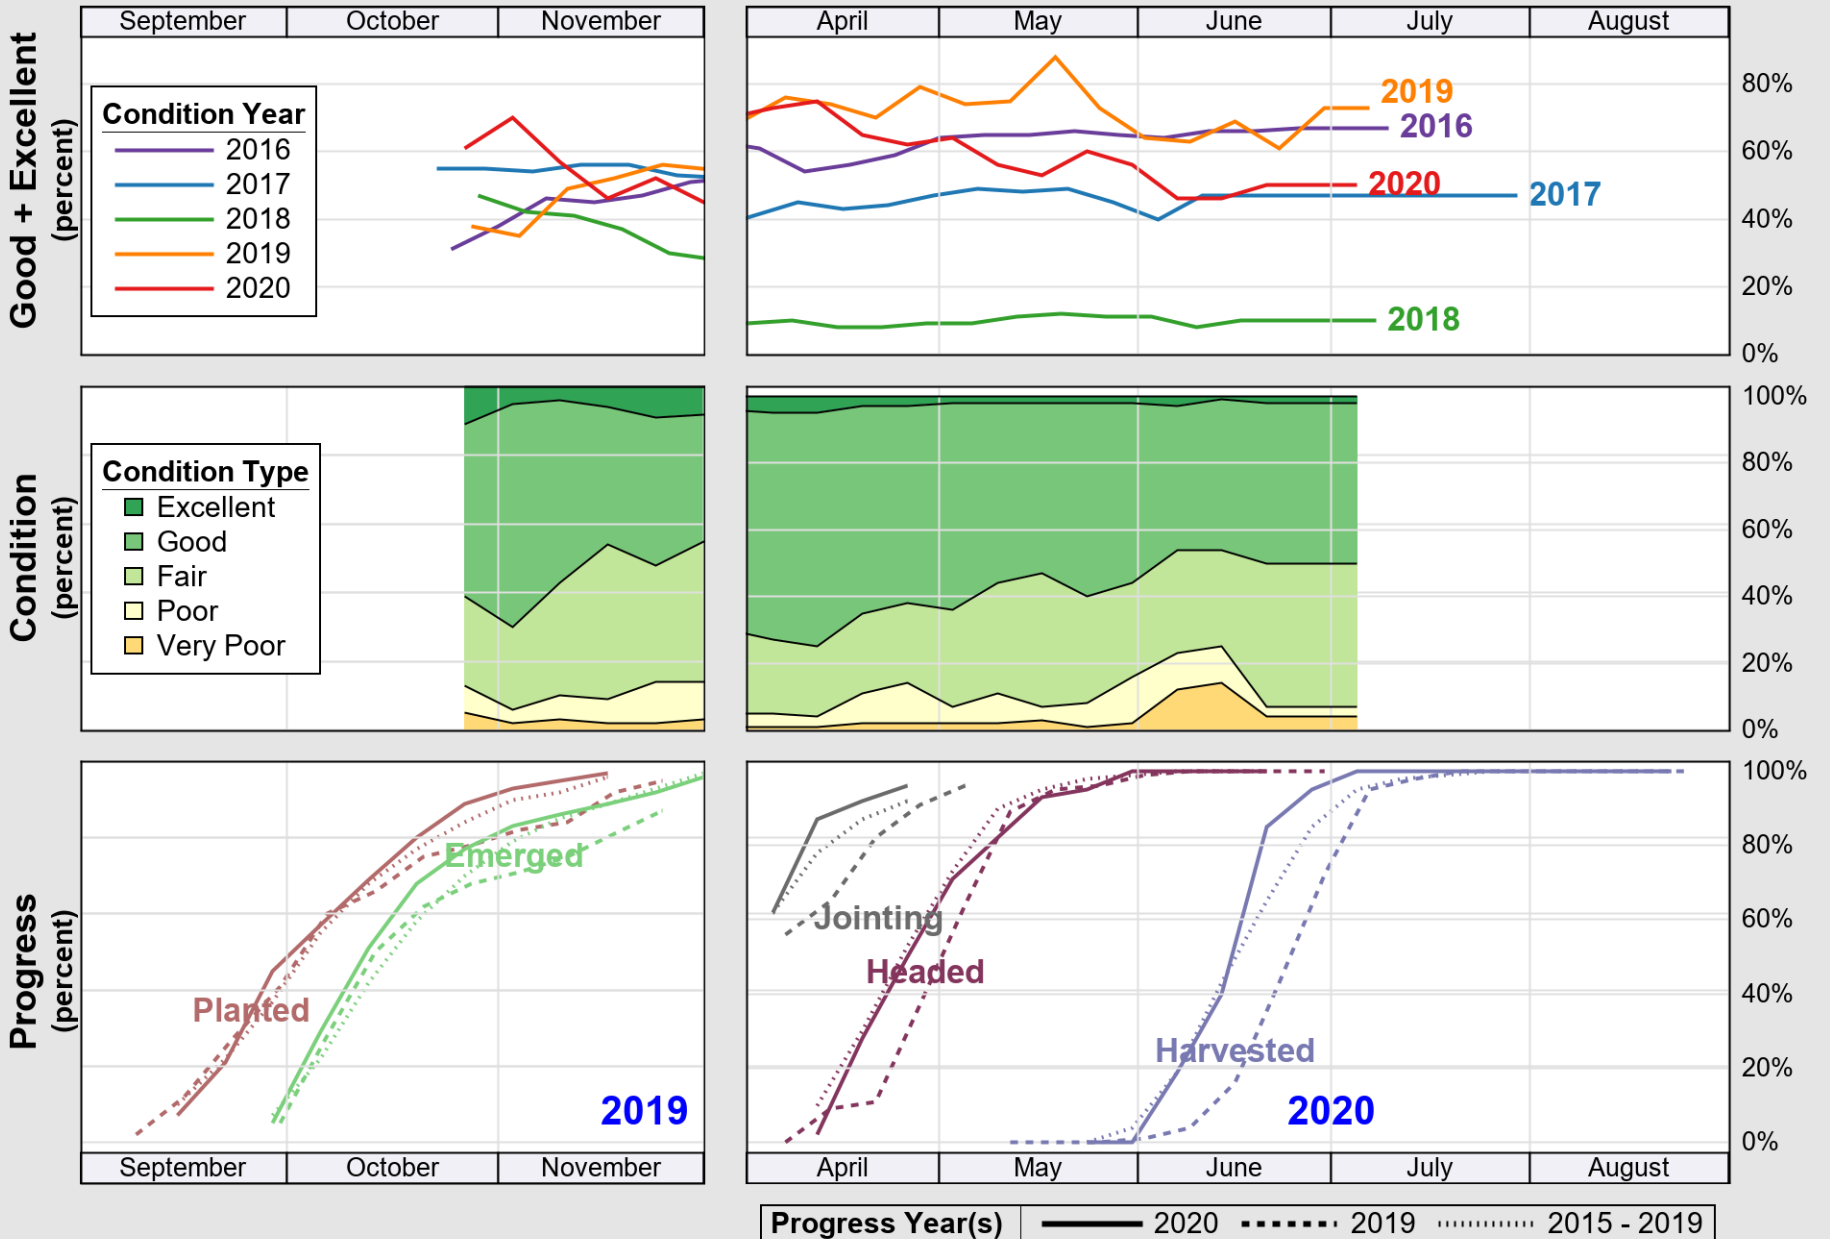

USDA

Crop Progress and Condition: Corn in Oklahoma , 2020

NASS

Source: National Agricultural Statistics Service (NASS), Crop Progress Report

USDA

Crop Progress and Condition: Cotton in Oklahoma , 2020

NASS

Source: National Agricultural Statistics Service (NASS), Crop Progress Report

USDA

Crop Progress and Condition: Pasture and Range in Oklahoma , 2020

NASS

Source: National Agricultural Statistics Service (NASS), Crop Progress Report

USDA

Crop Progress and Condition: Peanuts in Oklahoma , 2020

USDA

Crop Progress and Condition: Soybeans in Oklahoma , 2020

NASS

Source: National Agricultural Statistics Service (NASS), Crop Progress Report

USDA

Crop Progress and Condition: Winter Wheat in Oklahoma, 2020

NASS

Source: National Agricultural Statistics Service (NASS), Crop Progress Report