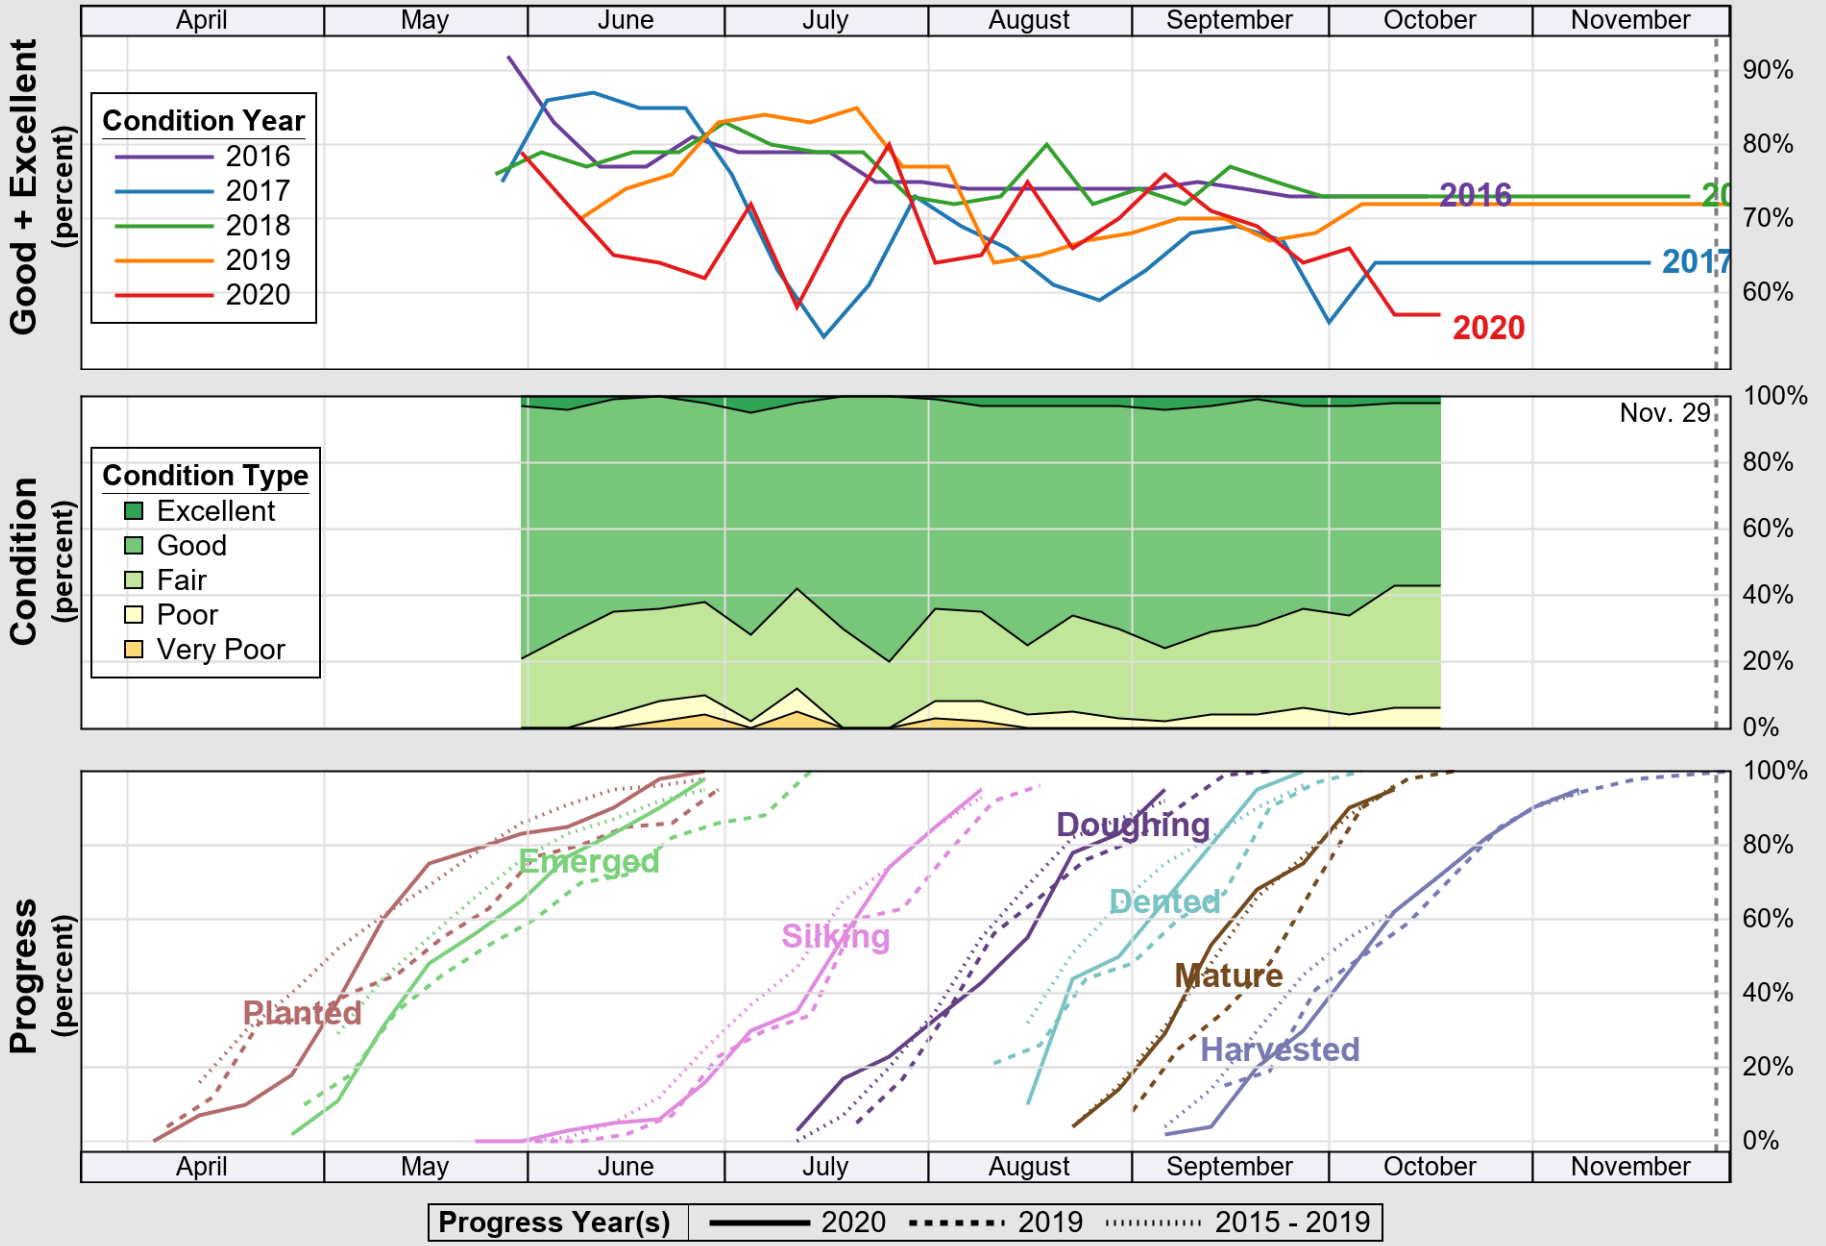

USDA

Crop Progress and Condition: Corn in Oklahoma , 2020

NASS

Source: National Agricultural Statistics Service (NASS), Crop Progress Report

USDA

Crop Progress and Condition: Cotton in Oklahoma , 2020

NASS

Source: National Agricultural Statistics Service (NASS), Crop Progress Report

USDA

Crop Progress and Condition: Pasture and Range in Oklahoma , 2020

NASS

Source: National Agricultural Statistics Service (NASS), Crop Progress Report

USDA

Crop Progress and Condition: Peanuts in Oklahoma , 2020