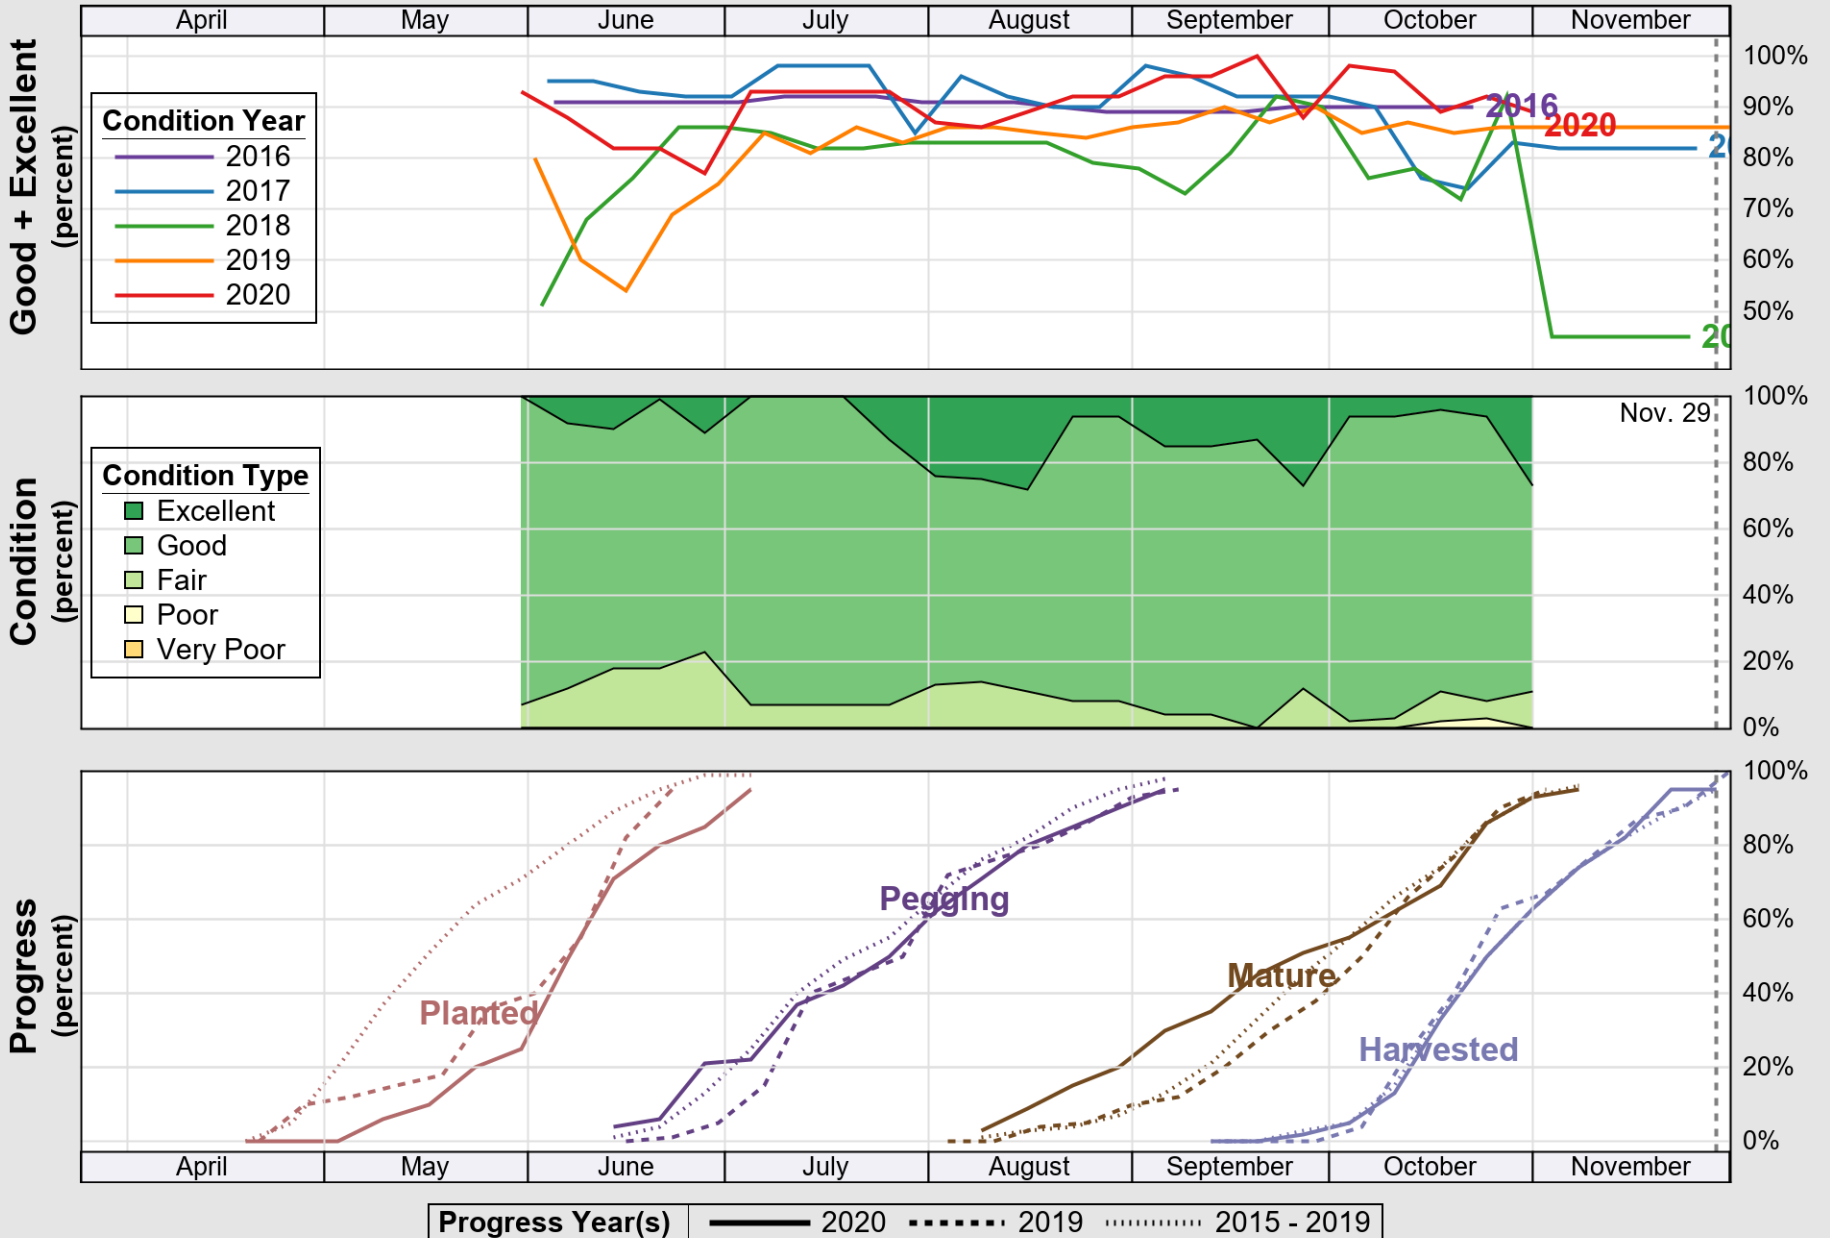

USDA

Crop Progress and Condition: Corn in Oklahoma , 2020

NASS

Source: National Agricultural Statistics Service (NASS), Crop Progress Report

USDA

Crop Progress and Condition: Cotton in Oklahoma , 2020

NASS

Source: National Agricultural Statistics Service (NASS), Crop Progress Report

USDA

Crop Progress and Condition: Pasture and Range in Oklahoma , 2020

NASS

Source: National Agricultural Statistics Service (NASS), Crop Progress Report

USDA

Crop Progress and Condition: Peanuts in Oklahoma , 2020

NASS

Source: National Agricultural Statistics Service (NASS), Crop Progress Report

USDA

Crop Progress and Condition: Sorghum in Oklahoma , 2020

NASS

Source: National Agricultural Statistics Service (NASS), Crop Progress Report

USDA

Crop Progress and Condition: Soybeans in Oklahoma , 2020

NASS

Source: National Agricultural Statistics Service (NASS), Crop Progress Report

USDA

Crop Progress and Condition: Winter Wheat in Oklahoma, 2020