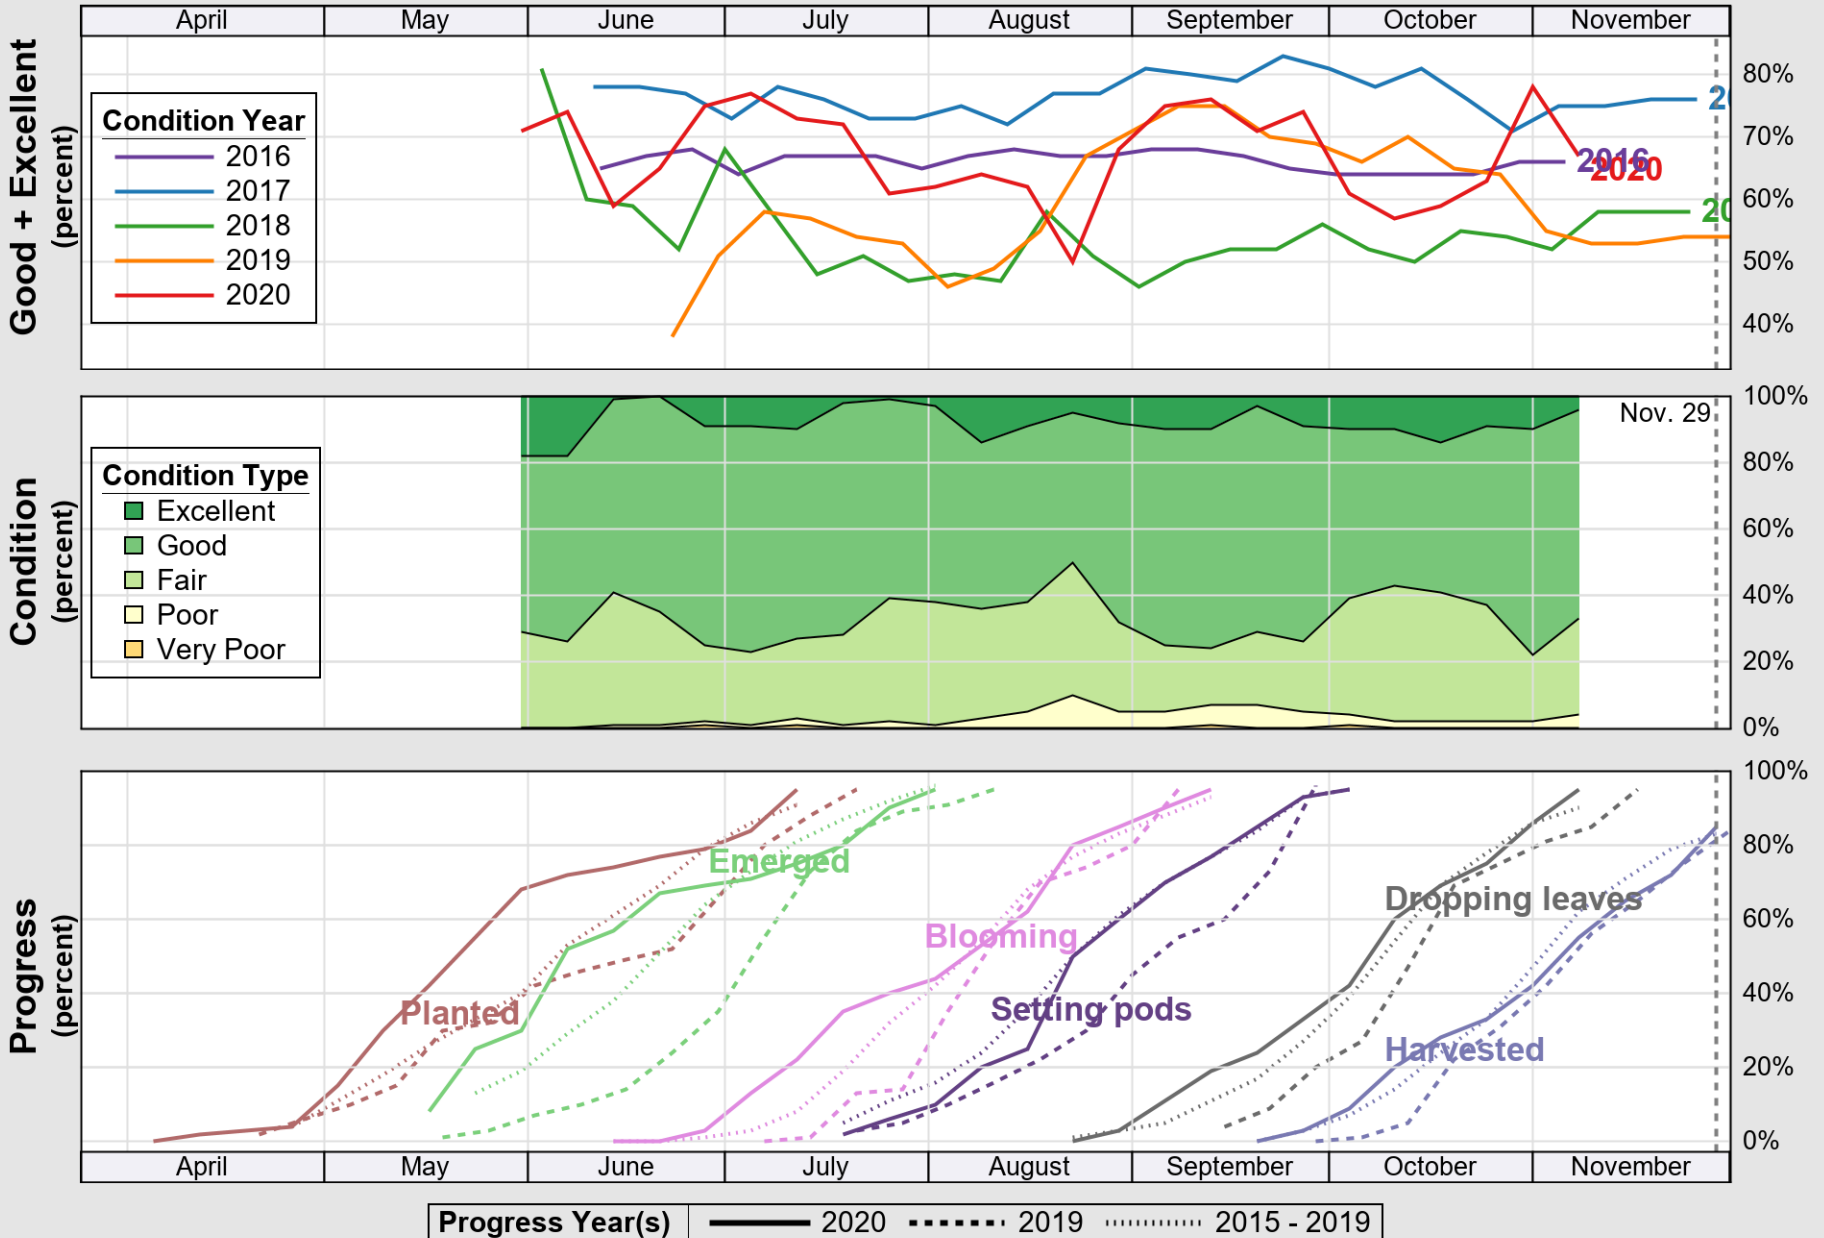

USDA

Crop Progress and Condition: Pasture and Range in Oklahoma , 2020

NASS

Source: National Agricultural Statistics Service (NASS), Crop Progress Report

USDA

Crop Progress and Condition: Peanuts in Oklahoma , 2020

NASS

Source: National Agricultural Statistics Service (NASS), Crop Progress Report

USDA

Crop Progress and Condition: Sorghum in Oklahoma , 2020

NASS

Source: National Agricultural Statistics Service (NASS), Crop Progress Report

USDA

Crop Progress and Condition: Soybeans in Oklahoma , 2020

NASS

Source: National Agricultural Statistics Service (NASS), Crop Progress Report

USDA

Crop Progress and Condition: Winter Wheat in Oklahoma, 2020