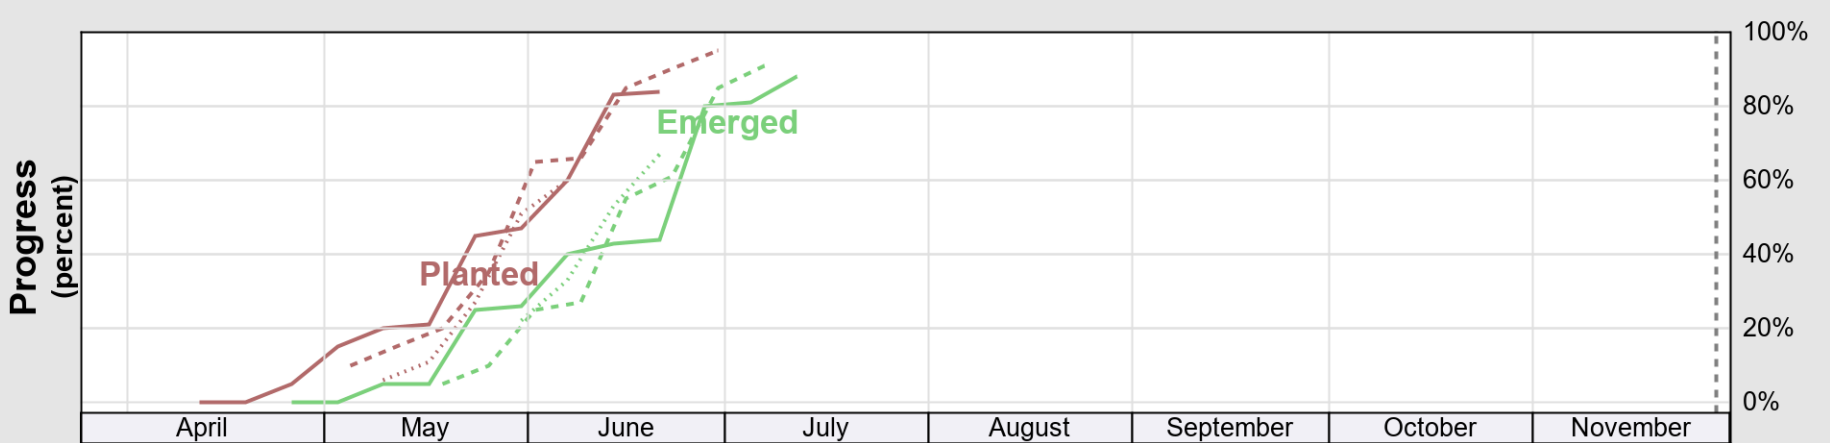

USDA

Crop Progress and Condition: Corn in Rhode Island , 2020

NASS

Progress Year(s) — 2020 2019 2015 - 2019

Source: National Agricultural Statistics Service (NASS), Crop Progress Report

USDA

Crop Progress and Condition: Pasture and Range in Rhode Island , 2020