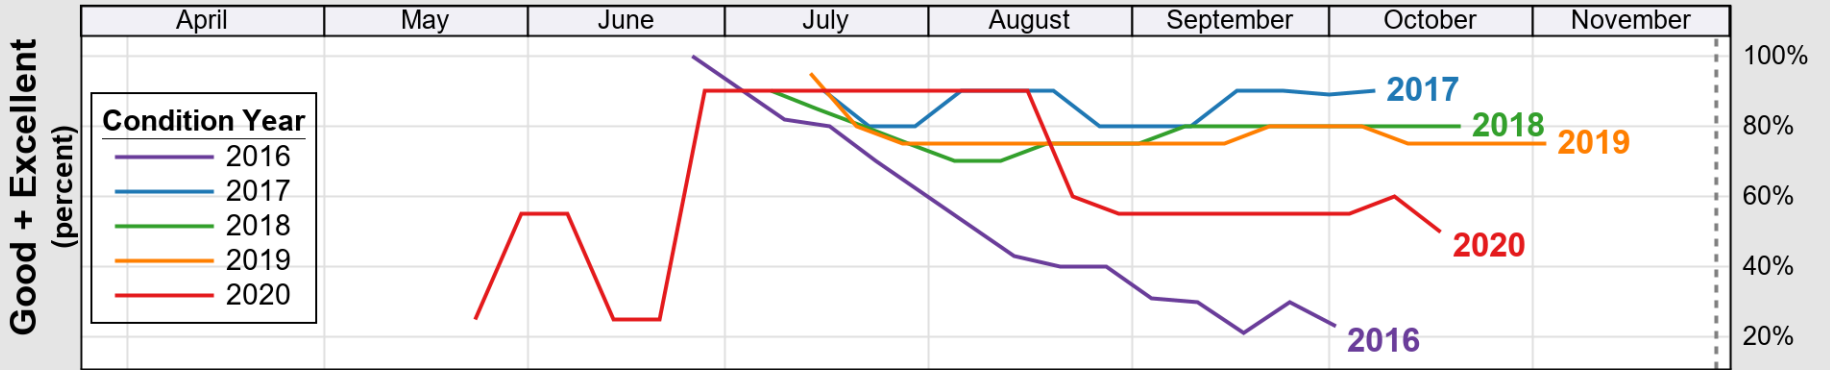

USDA

Crop Progress and Condition: Corn in Rhode Island , 2020

NASS

Progress Year(s) — 2020 2019 2015 - 2019

Source: National Agricultural Statistics Service (NASS), Crop Progress Report

USDA

Crop Progress and Condition: Pasture and Range in Rhode Island , 2020