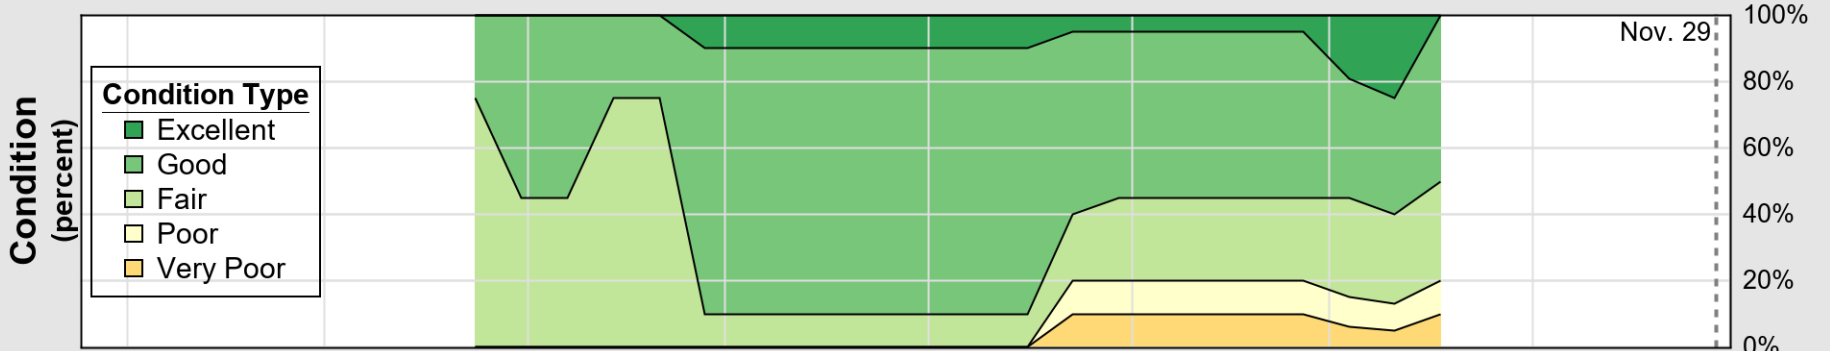

USDA

Crop Progress and Condition: Corn in Rhode Island , 2020

NASS

Progress Year(s) — 2020 2019 2015 - 2019

Source: National Agricultural Statistics Service (NASS), Crop Progress Report

USDA

Crop Progress and Condition: Pasture and Range in Rhode Island , 2020