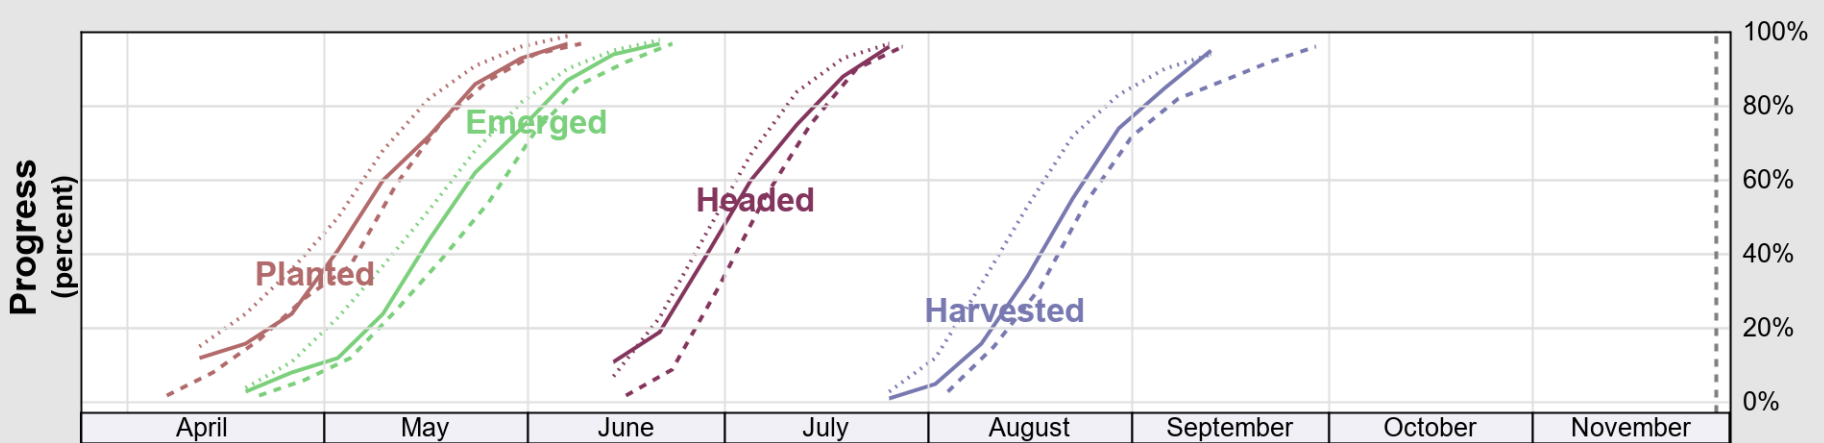

# Crop Progress and Condition: Barley in United States , 2020

NASS

Progress Year(s) ——— 2020    - - - - - 2019    ······ 2015 - 2019

Source: National Agricultural Statistics Service (NASS), Crop Progress Report