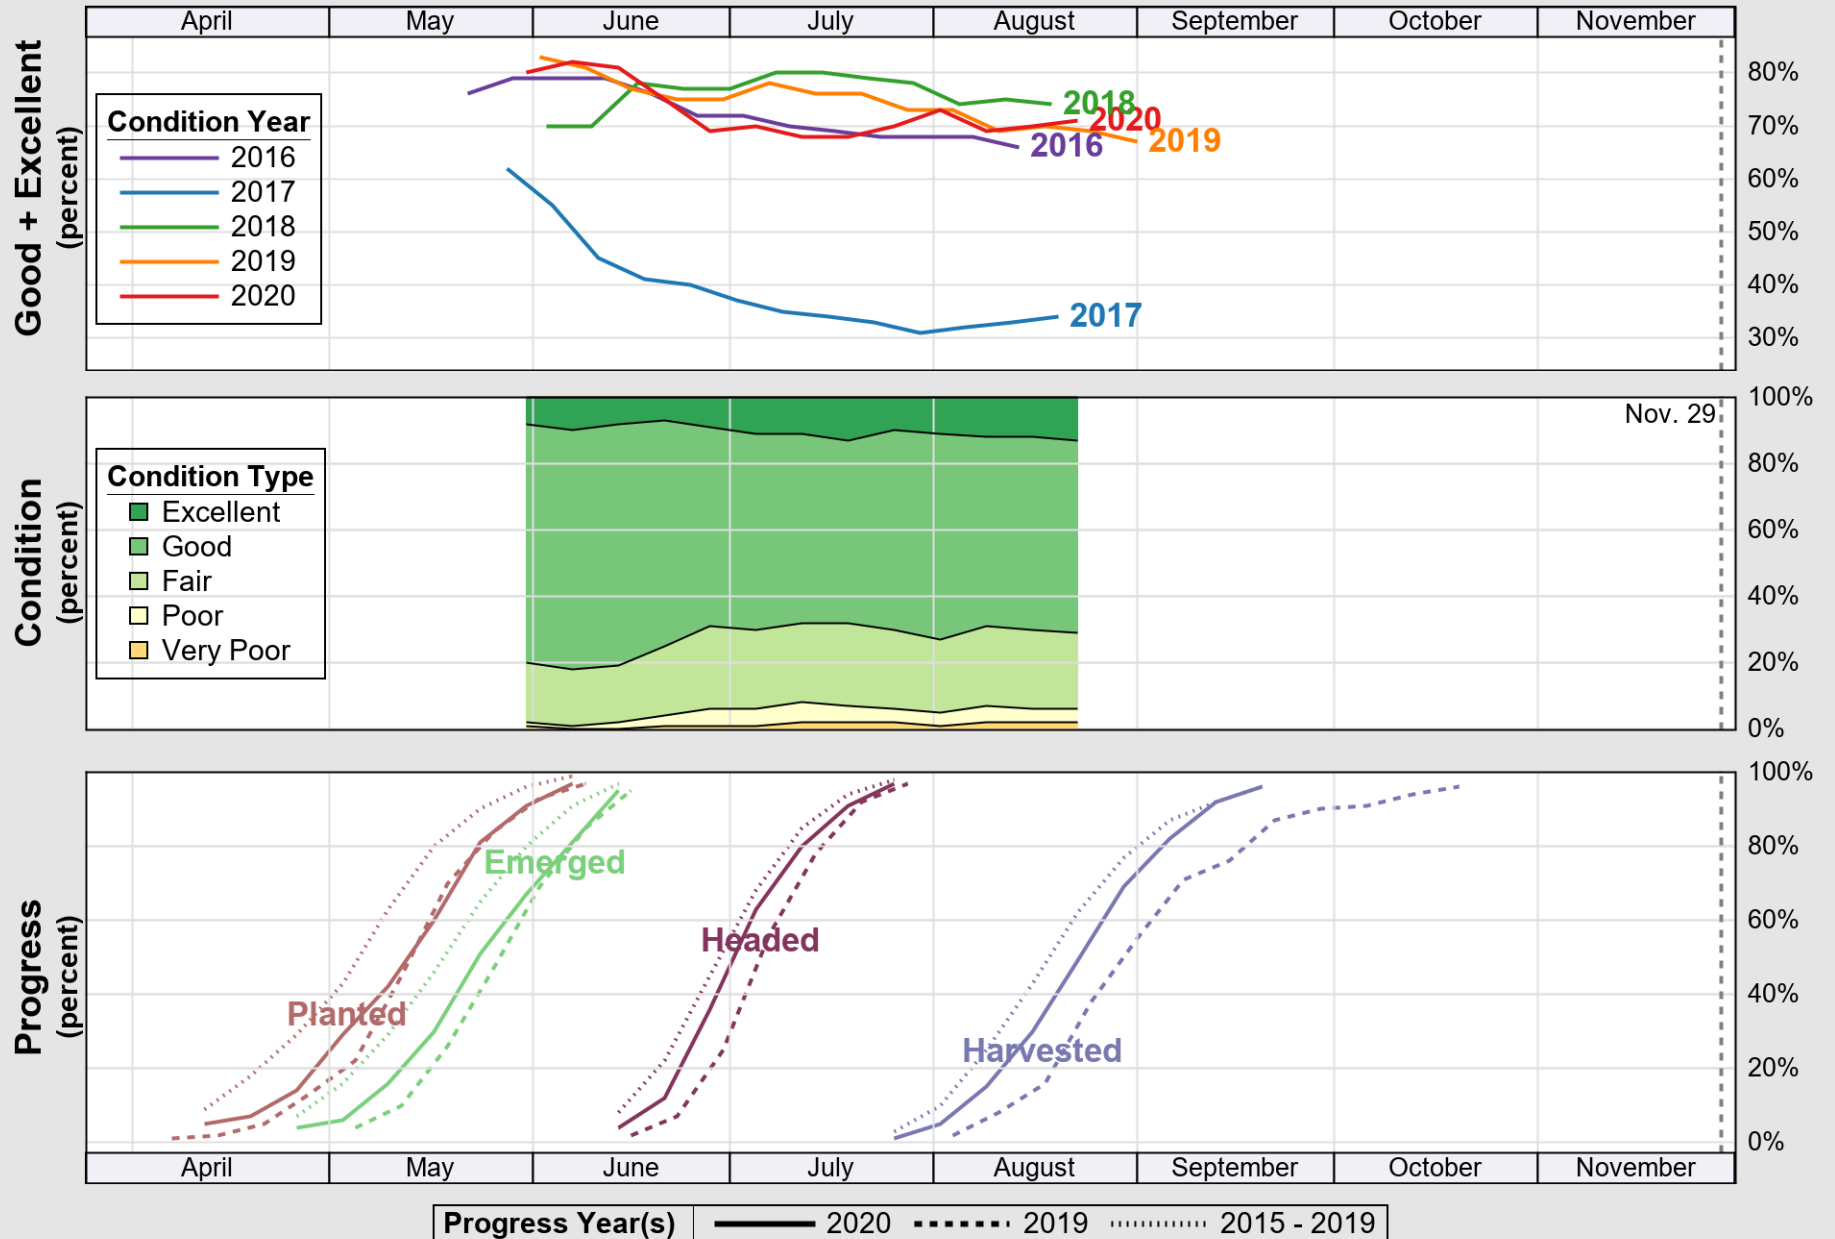

# Crop Progress and Condition: Sorghum in United States , 2020

NASS

Source: National Agricultural Statistics Service (NASS), Crop Progress Report

USDA

# Crop Progress and Condition: Soybeans in United States , 2020

NASS

Source: National Agricultural Statistics Service (NASS), Crop Progress Report

USDA

# Crop Progress and Condition: Spring Wheat in United States , 2020

NASS

Source: National Agricultural Statistics Service (NASS), Crop Progress Report

USDA