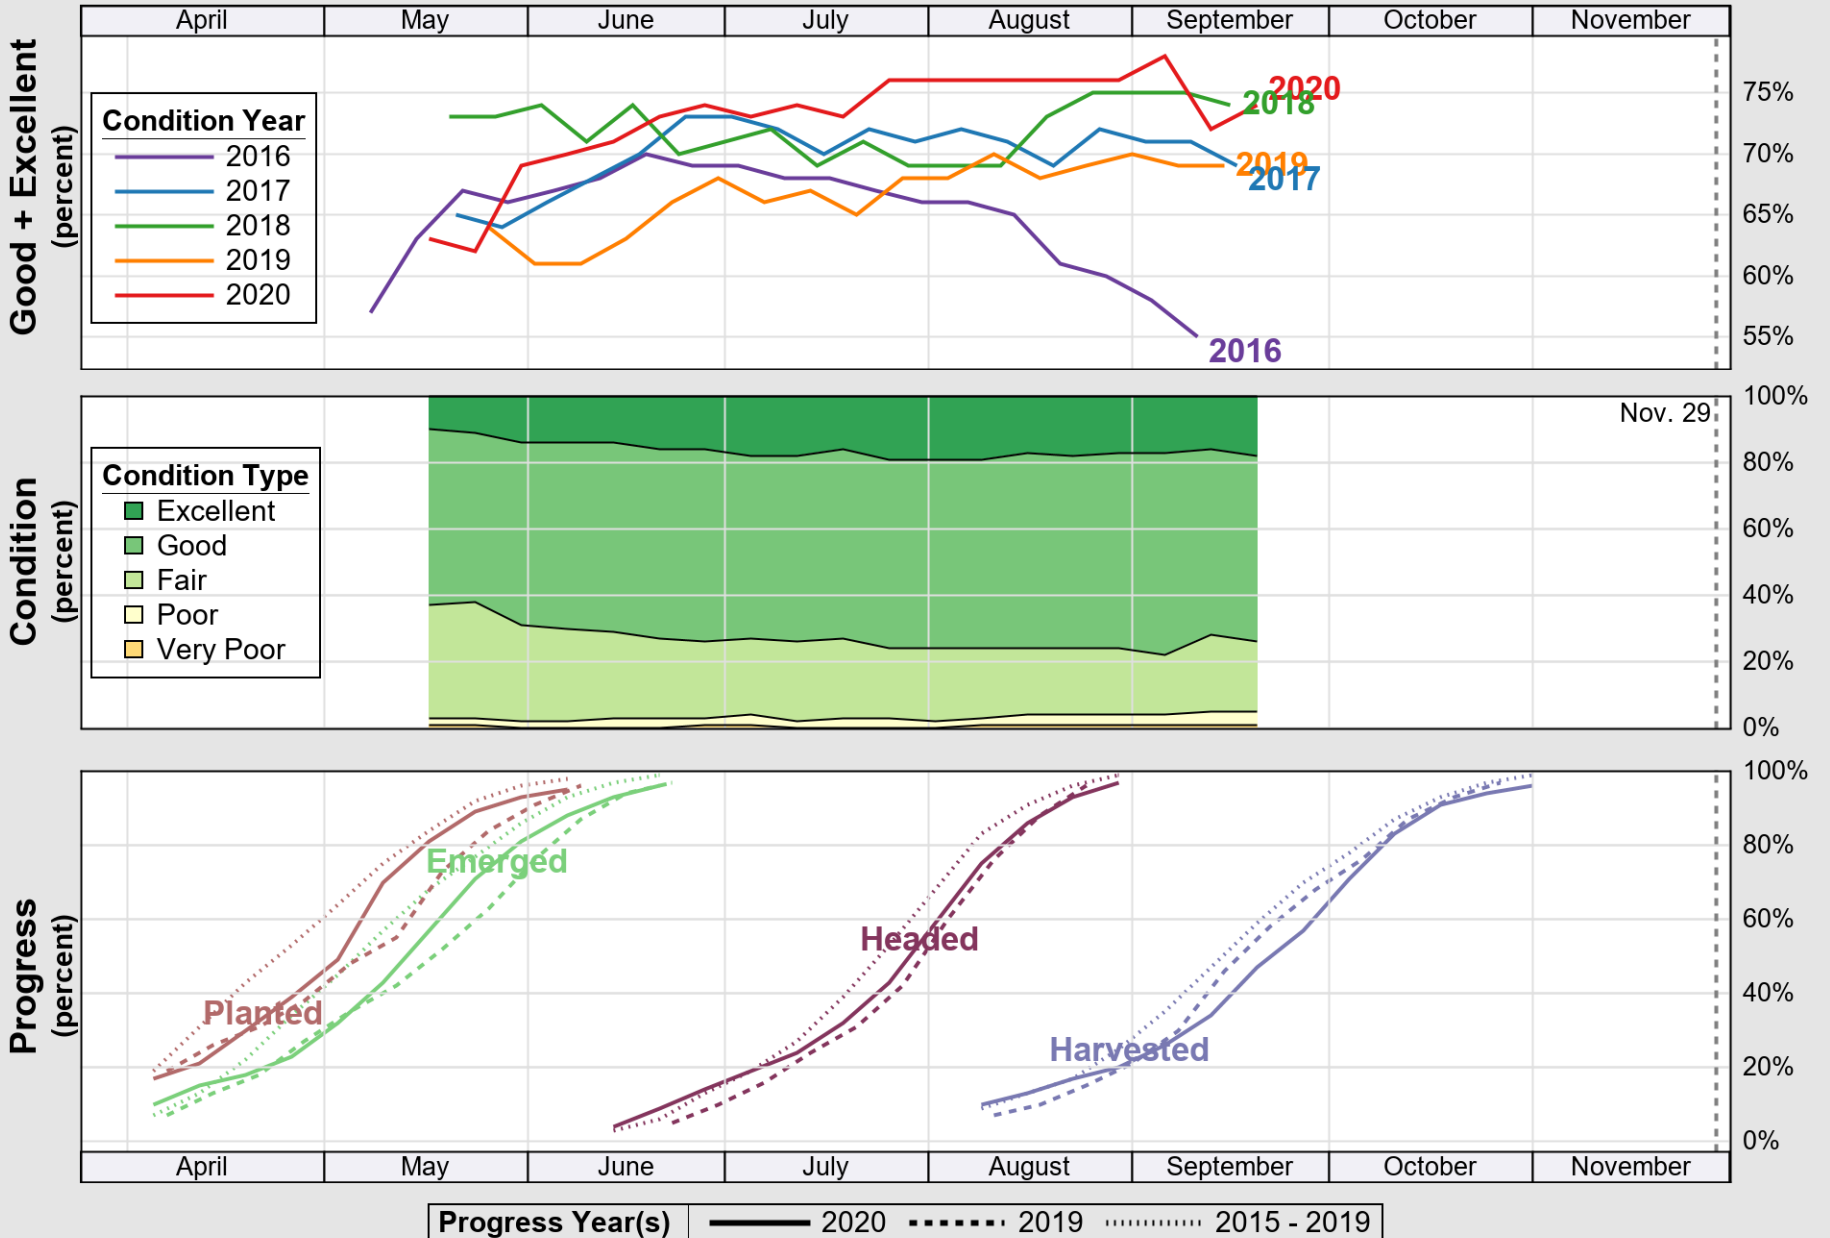

# Crop Progress and Condition: Peanuts in United States , 2020

NASS

Source: National Agricultural Statistics Service (NASS), Crop Progress Report

USDA

# Crop Progress and Condition: Rice in United States , 2020

NASS

Source: National Agricultural Statistics Service (NASS), Crop Progress Report

USDA