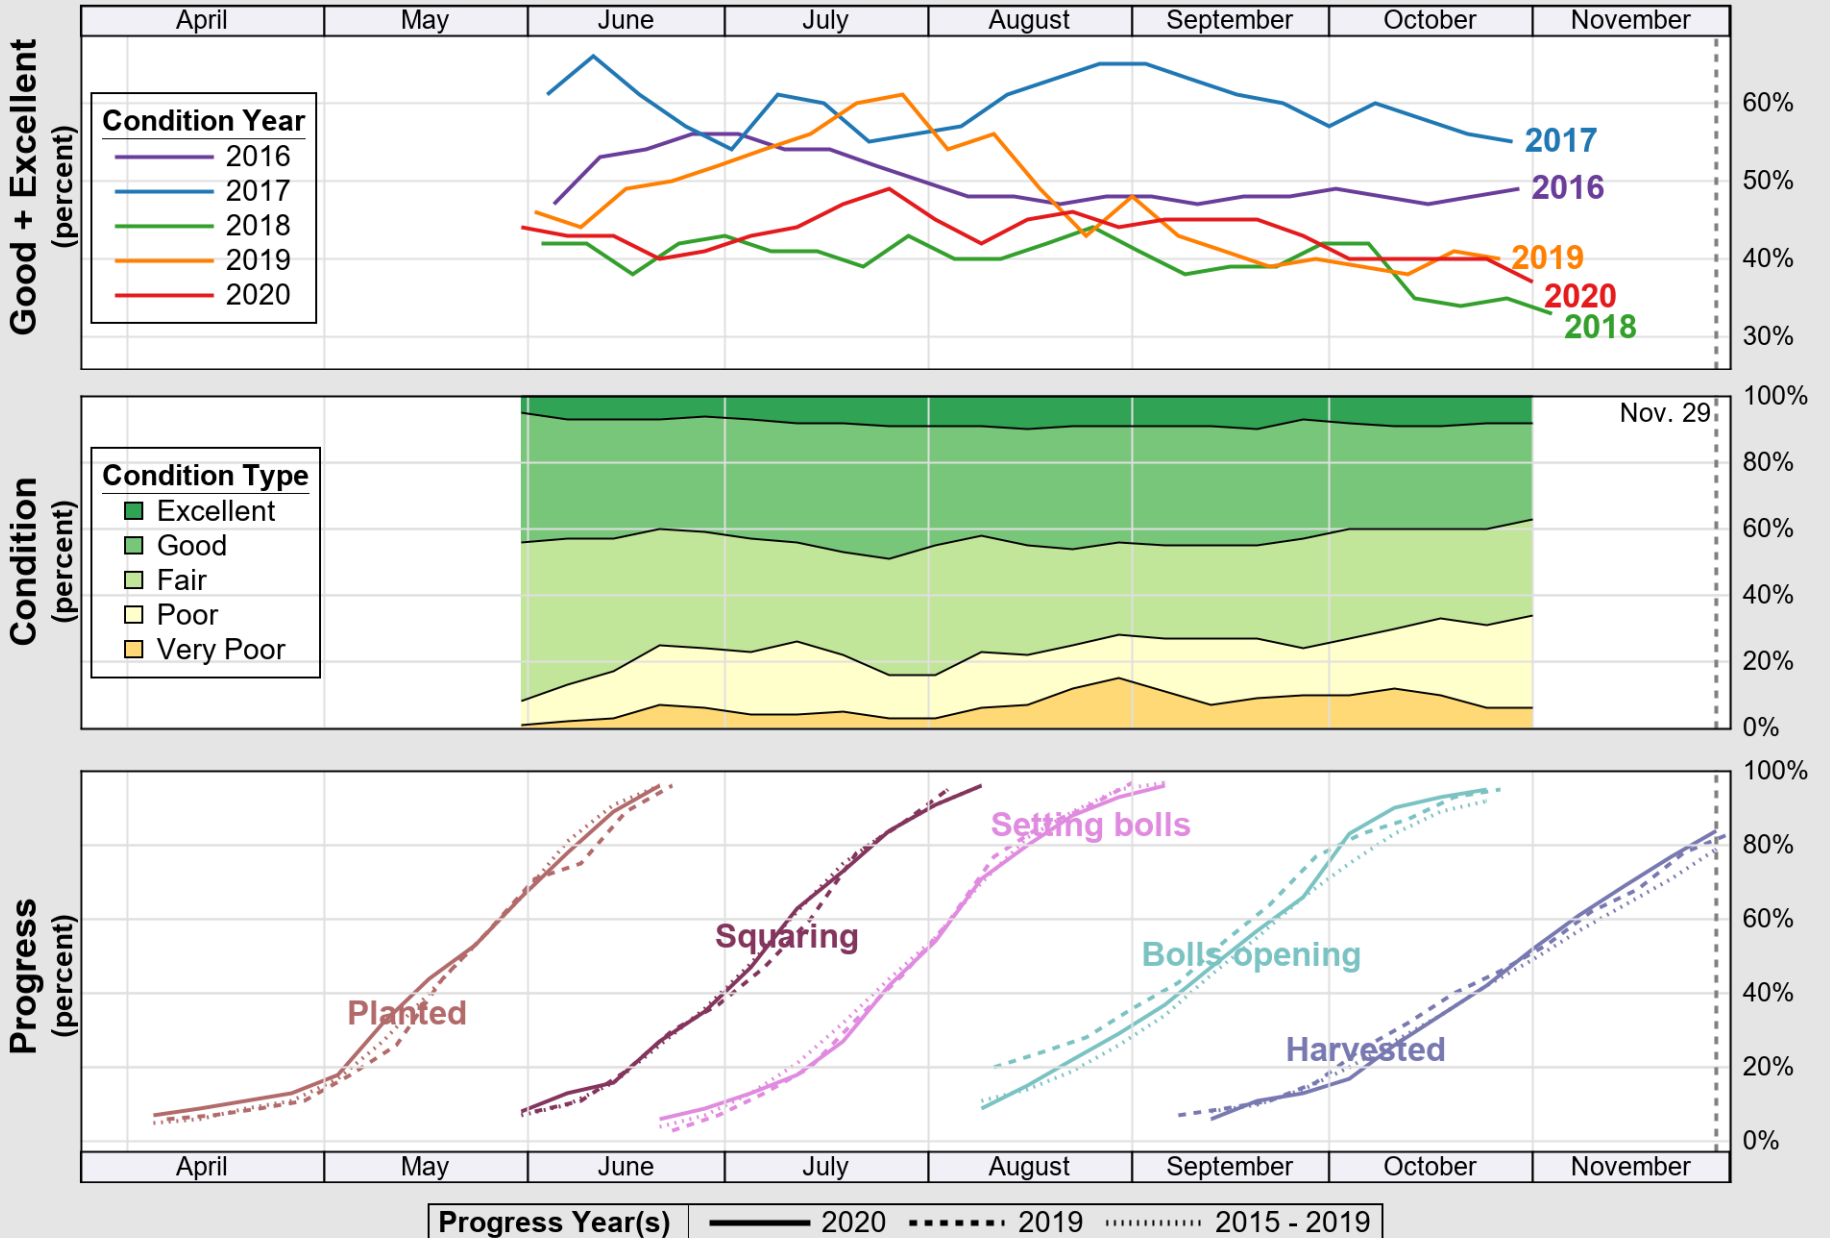

# Crop Progress and Condition: Barley in United States , 2020

NASS

Progress Year(s) ——— 2020    - - - - - 2019    ······ 2015 - 2019

Source: National Agricultural Statistics Service (NASS), Crop Progress Report

# Crop Progress and Condition: Corn in United States , 2020

NASS

Source: National Agricultural Statistics Service (NASS), Crop Progress Report

USDA

# Crop Progress and Condition: Cotton in United States , 2020

NASS

Source: National Agricultural Statistics Service (NASS), Crop Progress Report

USDA