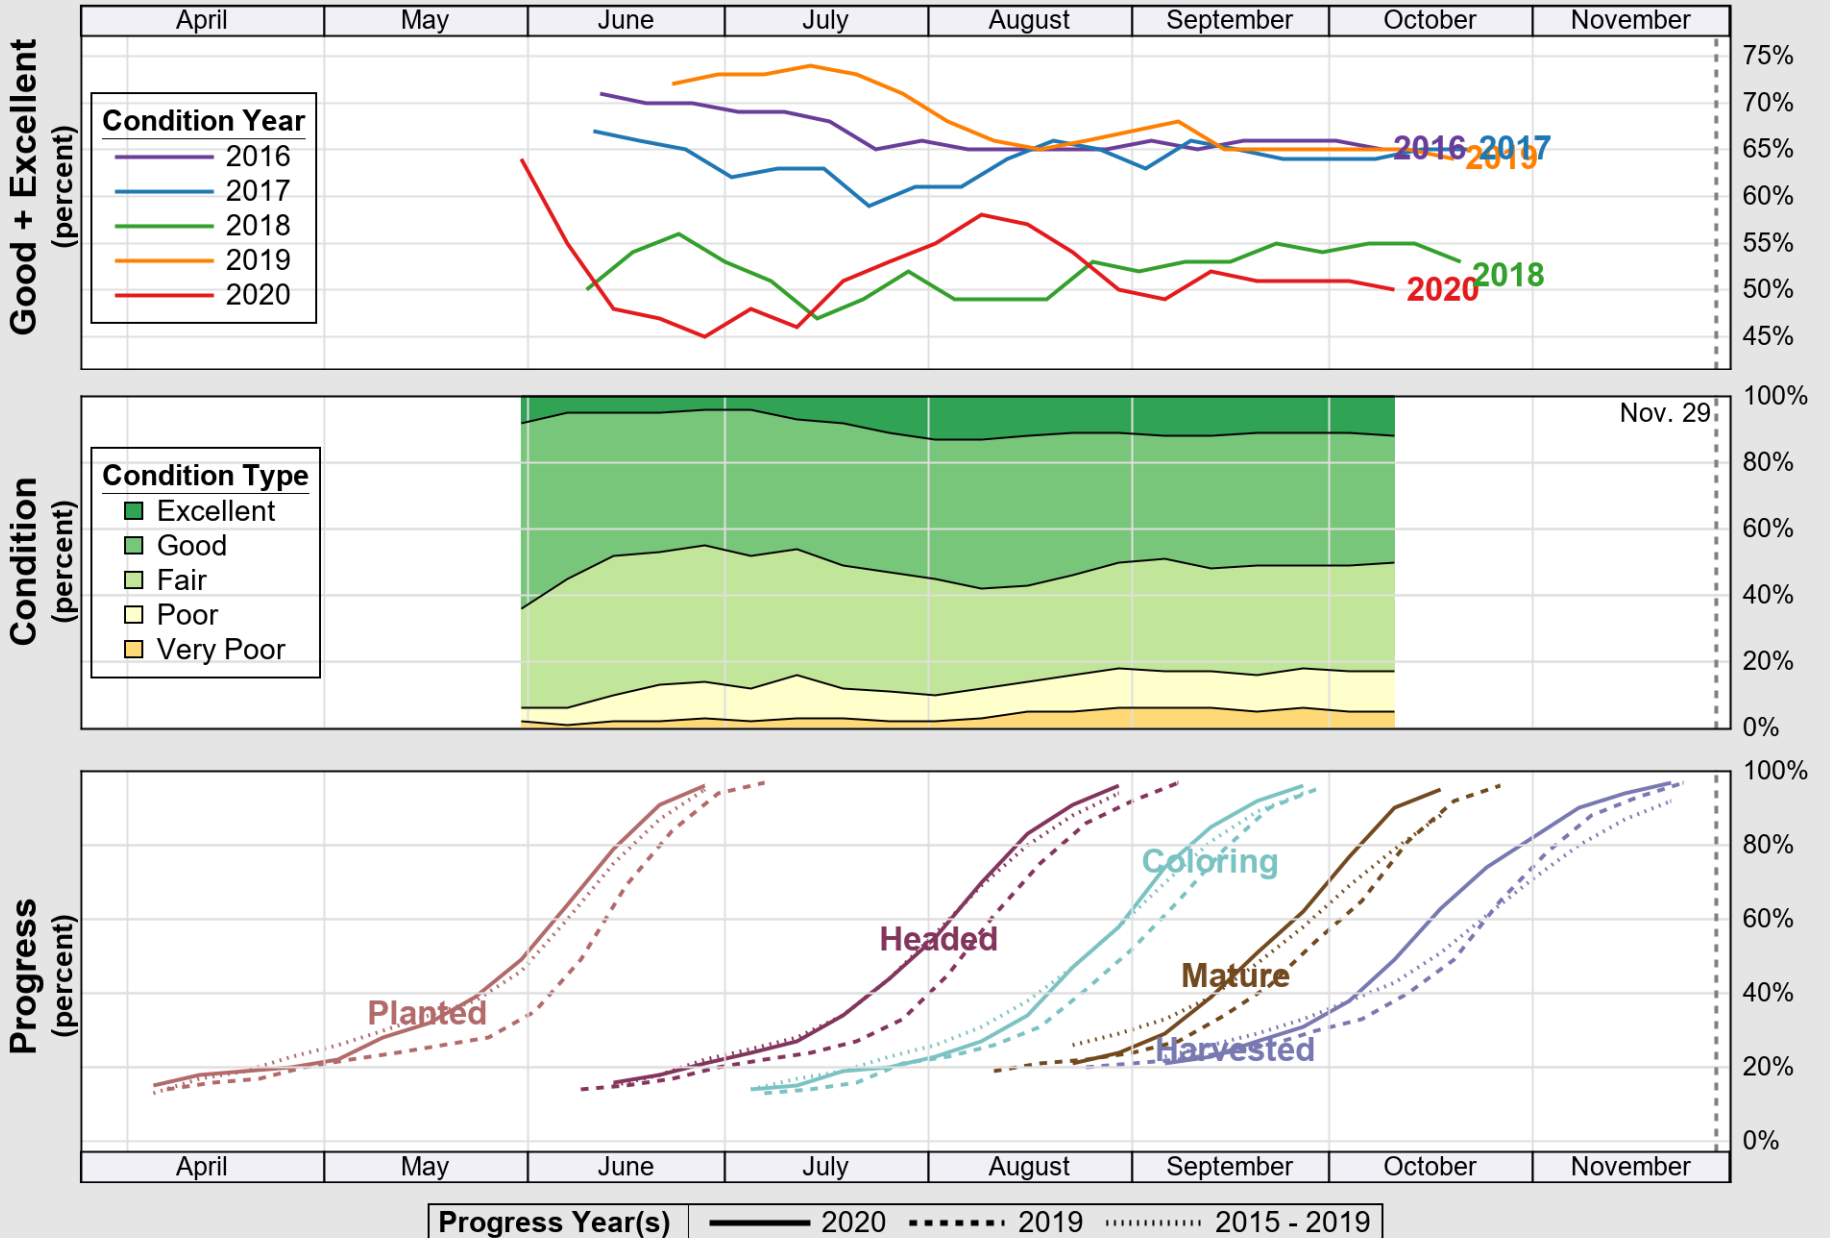

# Crop Progress and Condition: Peanuts in United States , 2020

NASS

Source: National Agricultural Statistics Service (NASS), Crop Progress Report

USDA

# Crop Progress and Condition: Rice in United States , 2020

NASS

Source: National Agricultural Statistics Service (NASS), Crop Progress Report

USDA

# Crop Progress and Condition: Sorghum in United States , 2020

NASS

Source: National Agricultural Statistics Service (NASS), Crop Progress Report

USDA