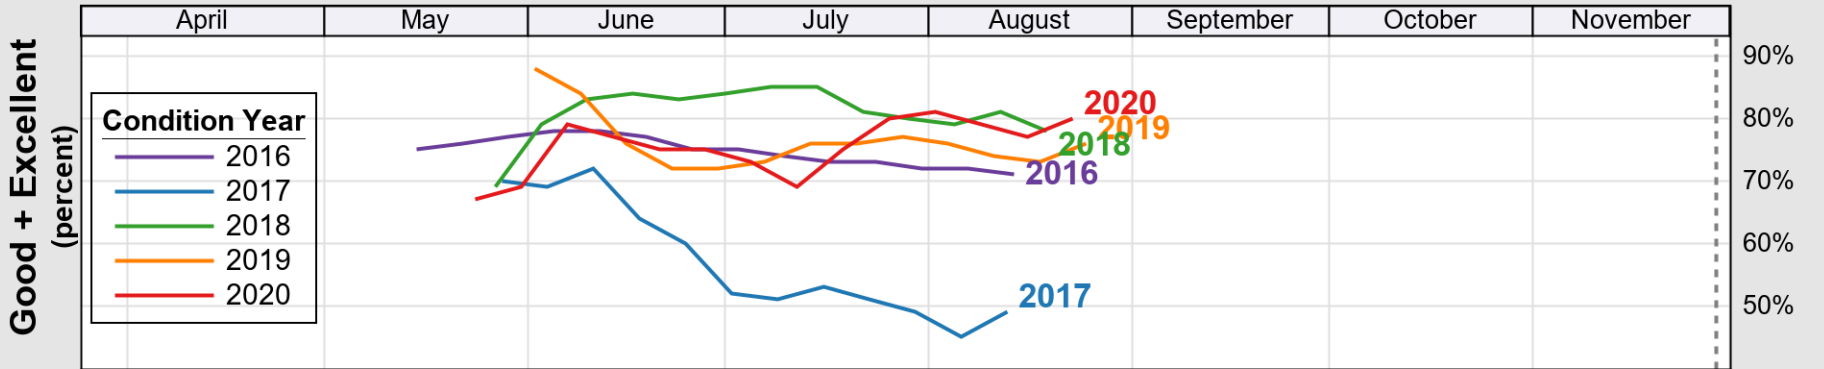

# Crop Progress and Condition: Barley in United States , 2020

NASS

Progress Year(s) ——— 2020    - - - - - 2019    ······ 2015 - 2019

Source: National Agricultural Statistics Service (NASS), Crop Progress Report