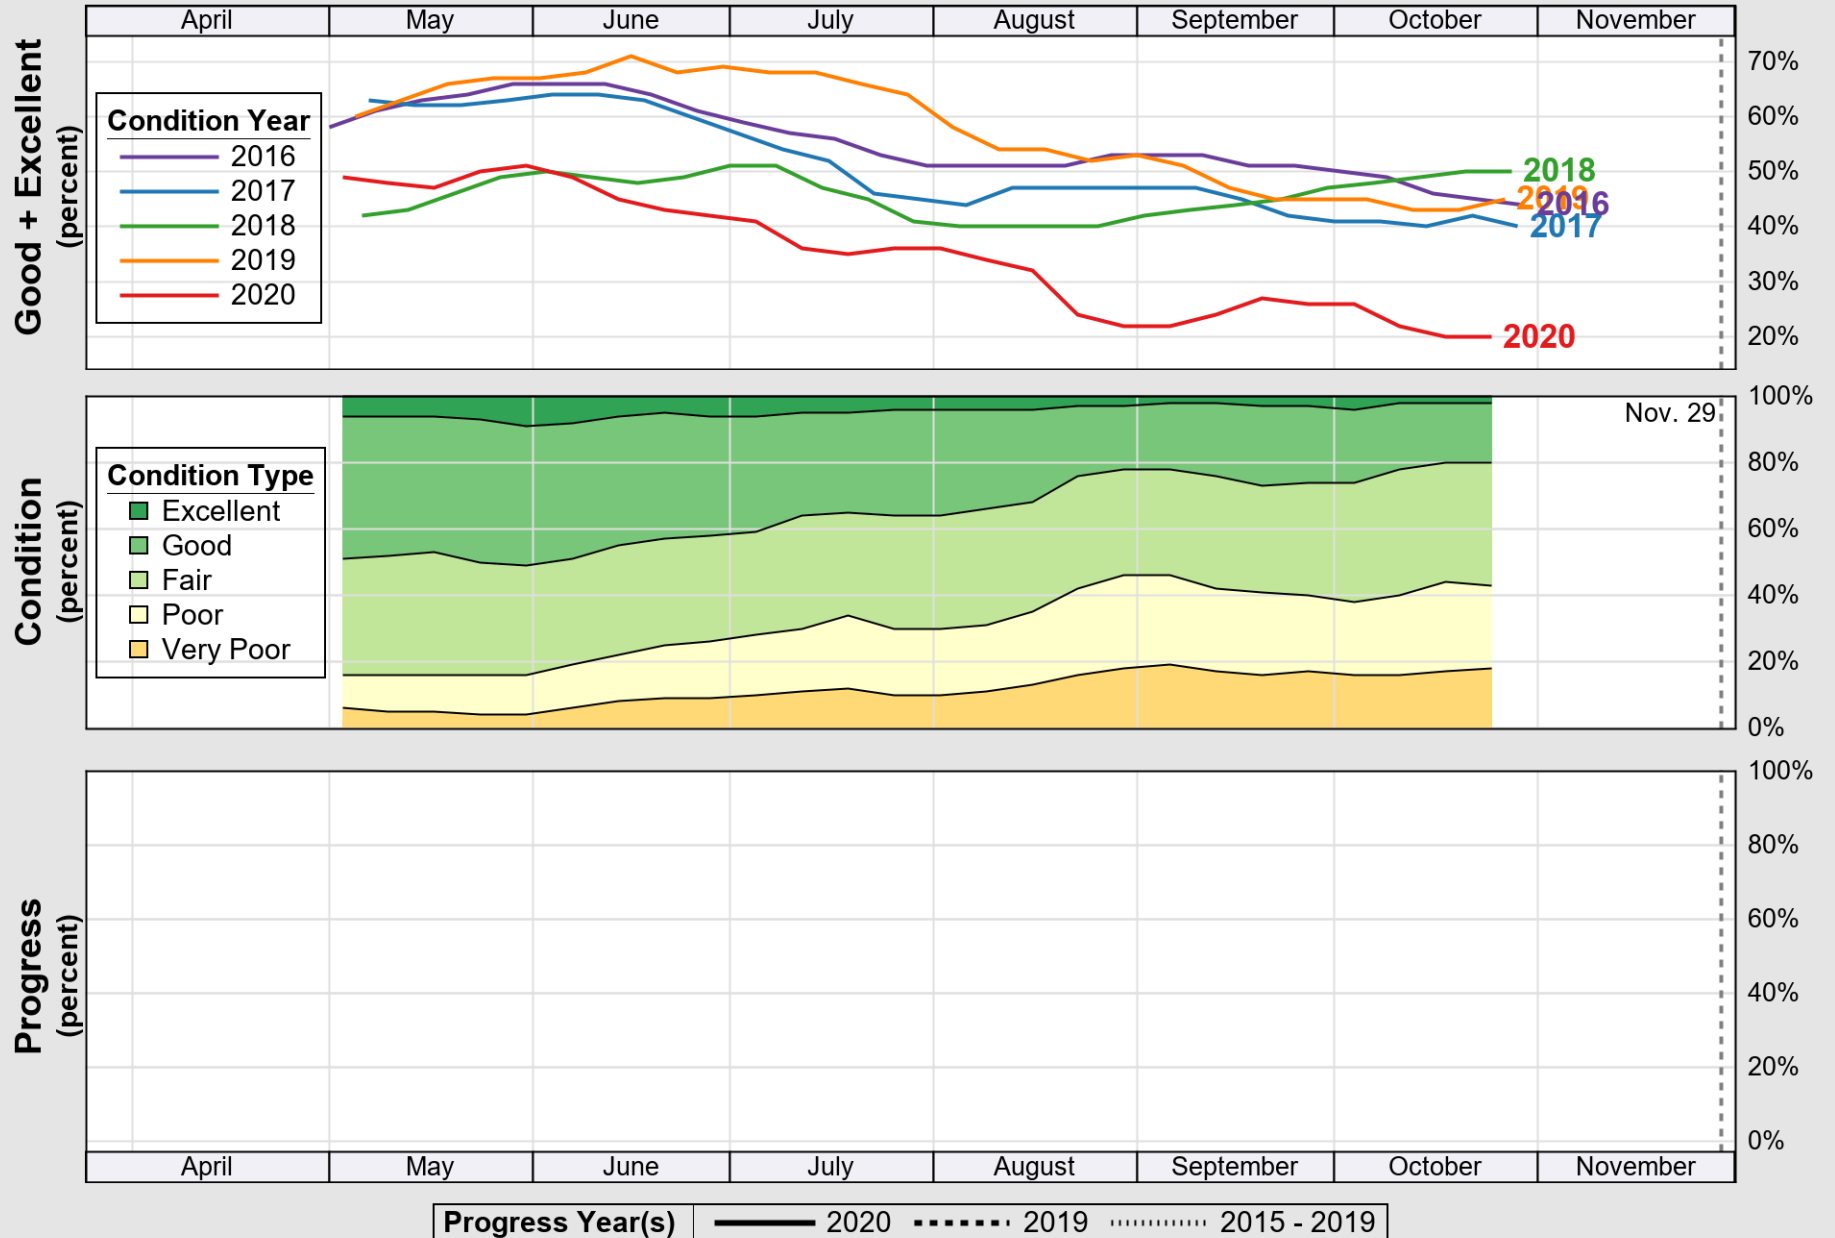

# Crop Progress and Condition: Corn in United States , 2020

NASS

Source: National Agricultural Statistics Service (NASS), Crop Progress Report

USDA

# Crop Progress and Condition: Cotton in United States , 2020

NASS

Source: National Agricultural Statistics Service (NASS), Crop Progress Report

USDA

# Crop Progress and Condition: Oats in United States , 2020

NASS

Source: National Agricultural Statistics Service (NASS), Crop Progress Report

**USDA** Crop Progress and Condition: Pasture and Range in United States , 2020 **NASS**