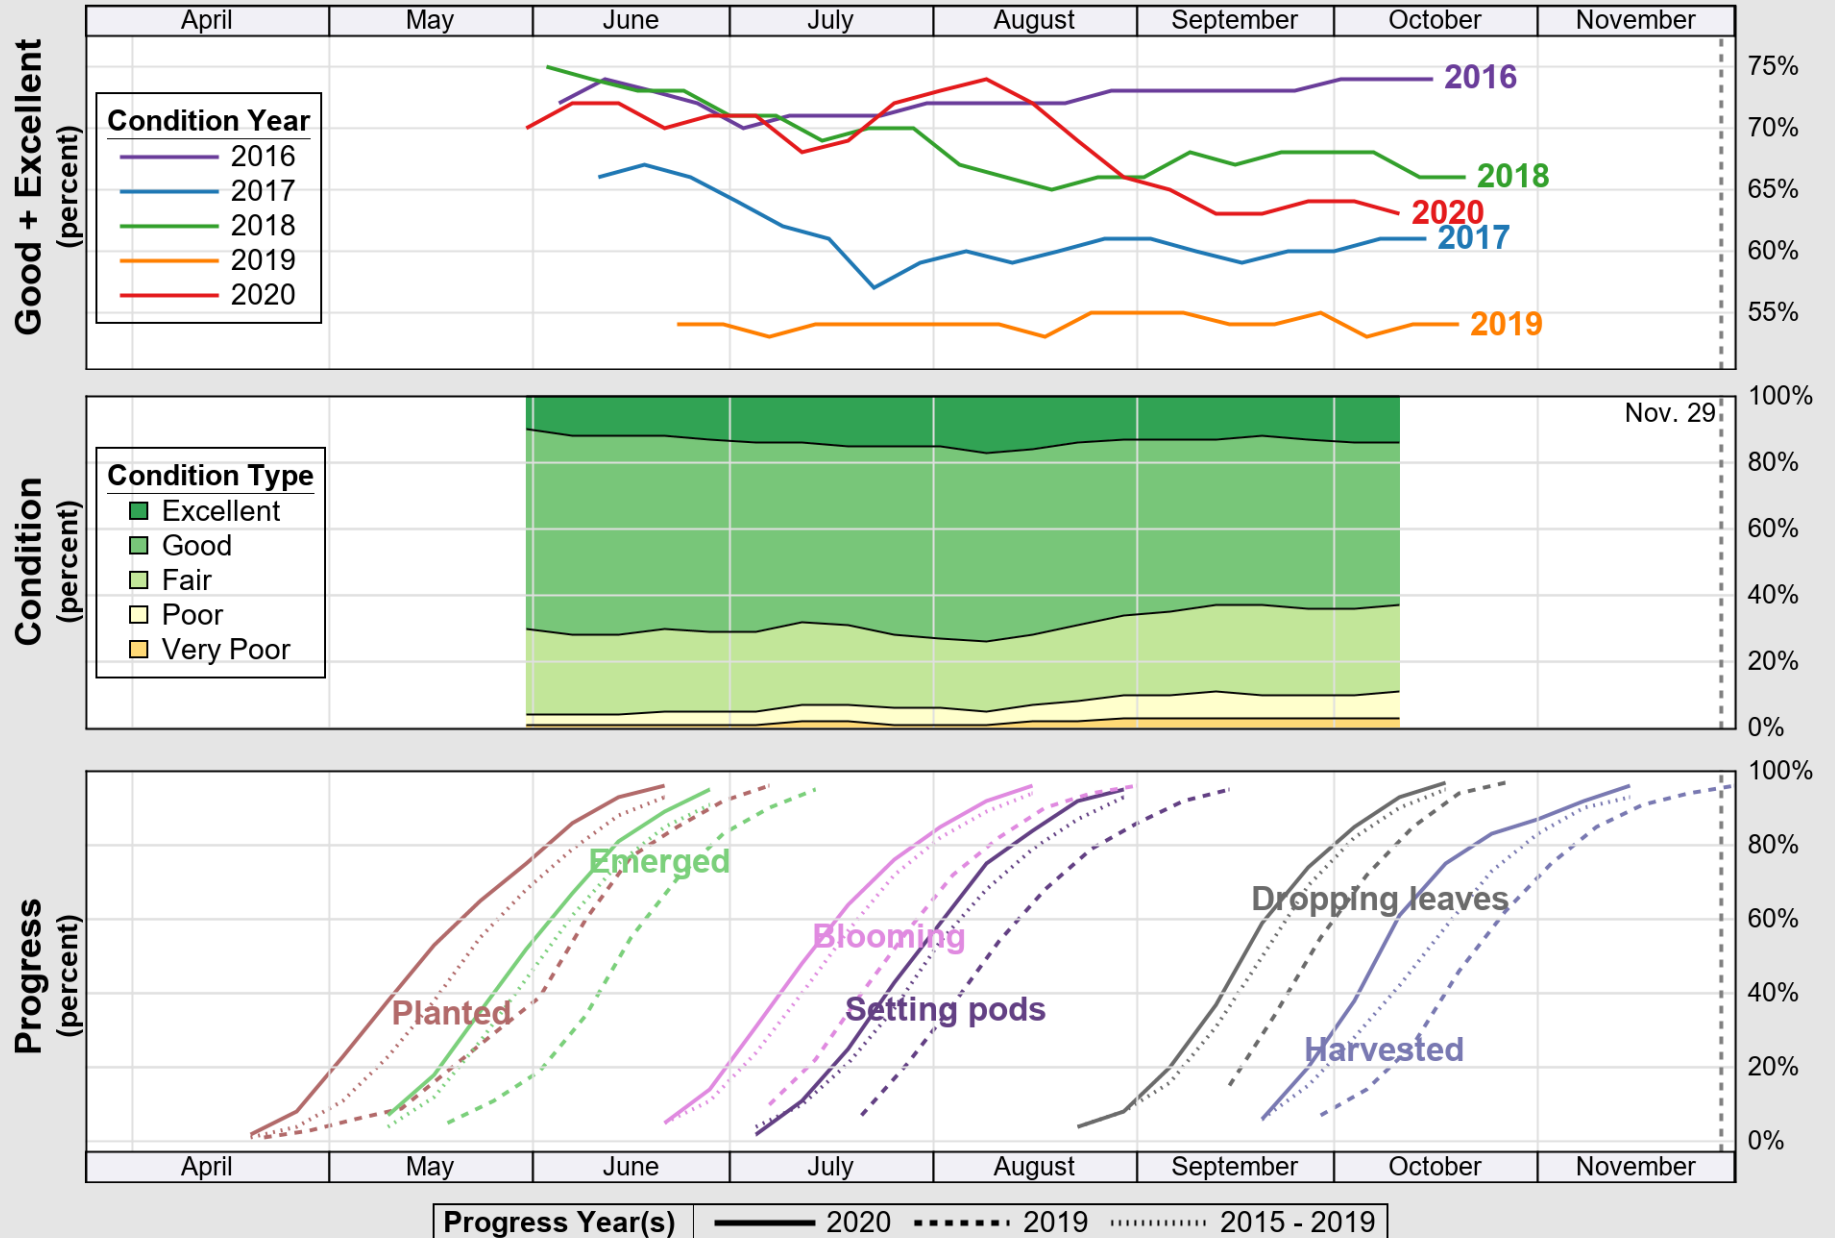

# Crop Progress and Condition: Peanuts in United States , 2020

NASS

Source: National Agricultural Statistics Service (NASS), Crop Progress Report

USDA

# Crop Progress and Condition: Rice in United States , 2020

NASS

Source: National Agricultural Statistics Service (NASS), Crop Progress Report

USDA

# Crop Progress and Condition: Sorghum in United States , 2020

NASS

Source: National Agricultural Statistics Service (NASS), Crop Progress Report

USDA

# Crop Progress and Condition: Soybeans in United States , 2020

NASS

Source: National Agricultural Statistics Service (NASS), Crop Progress Report

USDA