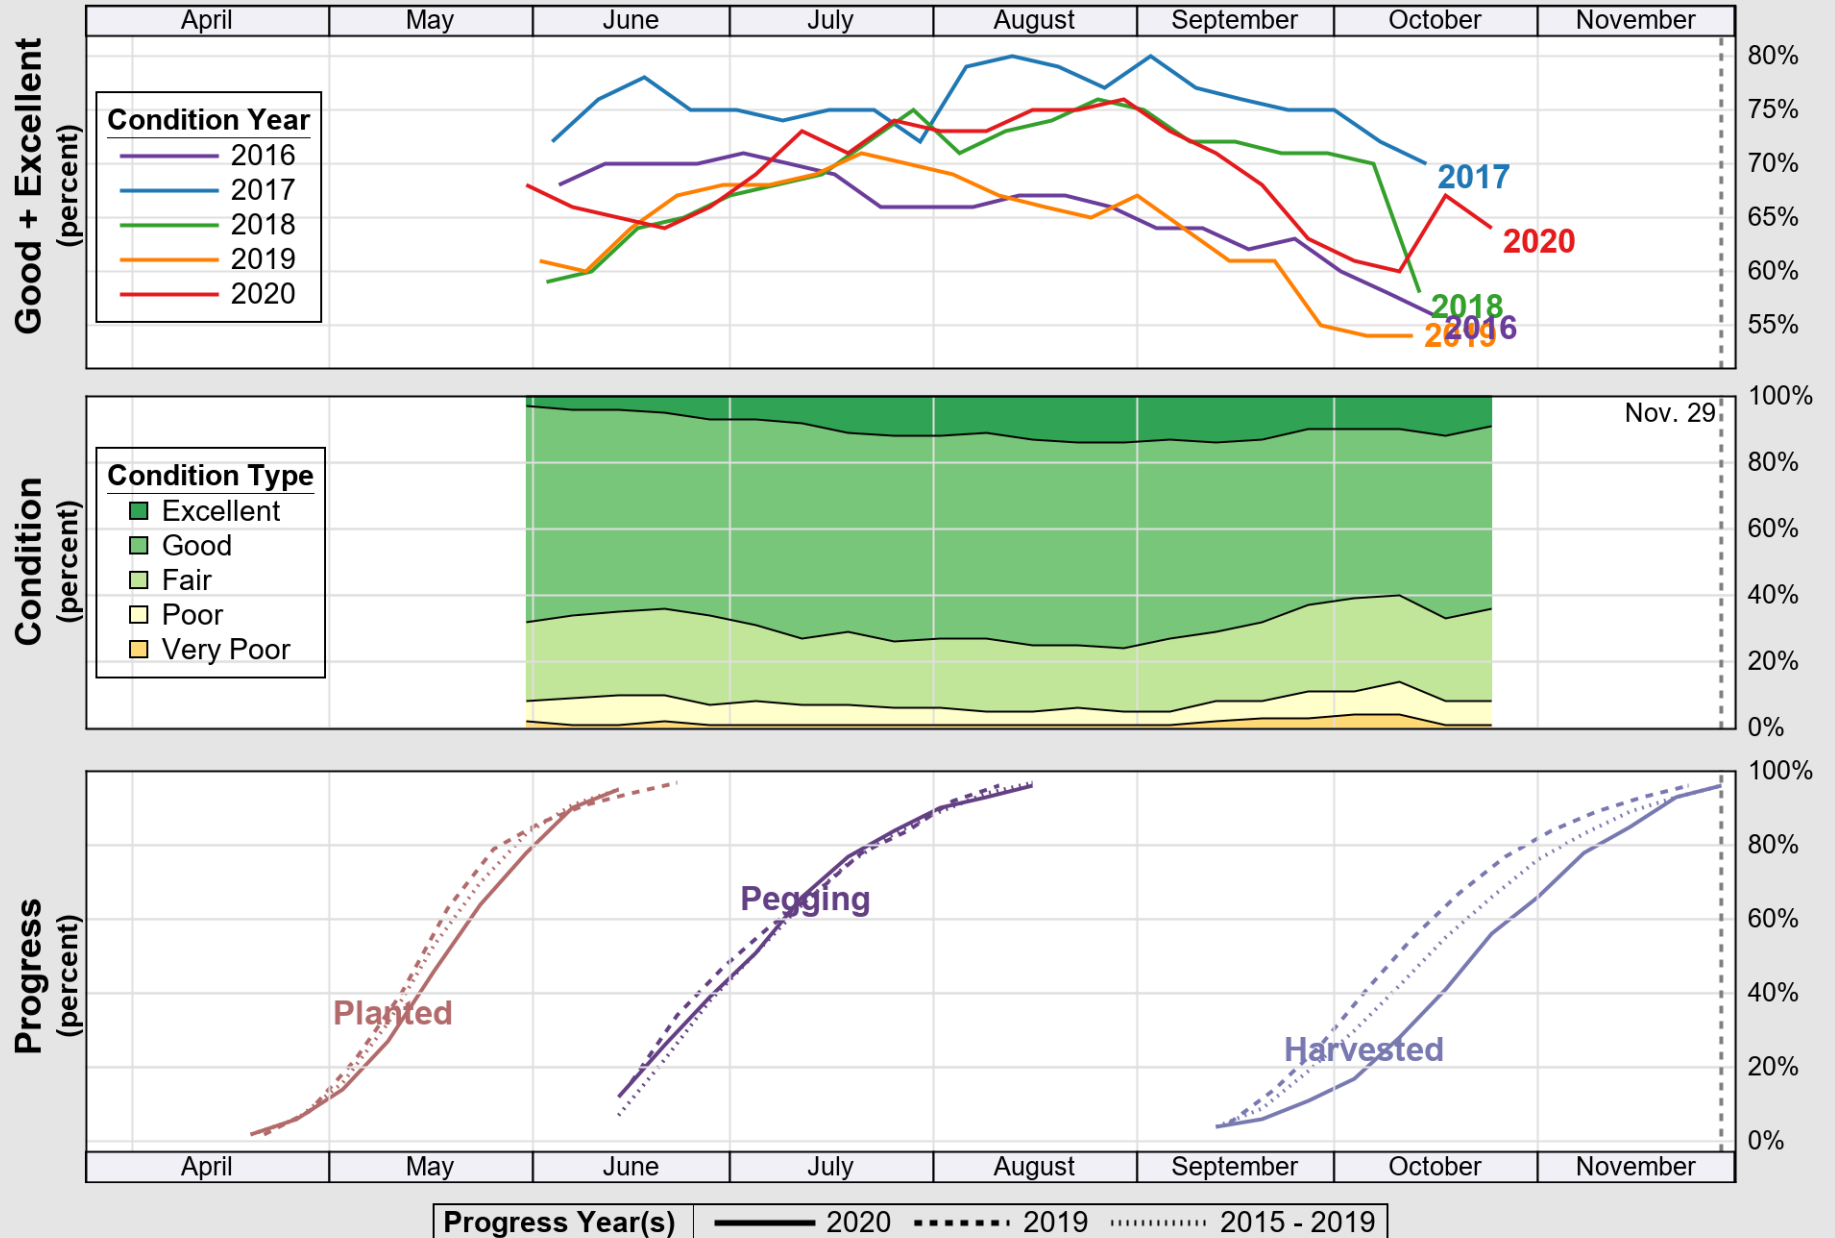

# Crop Progress and Condition: Cotton in United States , 2020

NASS

Source: National Agricultural Statistics Service (NASS), Crop Progress Report

USDA

# Crop Progress and Condition: Oats in United States , 2020

NASS

Source: National Agricultural Statistics Service (NASS), Crop Progress Report

**USDA** Crop Progress and Condition: Pasture and Range in United States , 2020 **NASS**

Source: National Agricultural Statistics Service (NASS), Crop Progress Report

USDA

# Crop Progress and Condition: Peanuts in United States , 2020

NASS

Source: National Agricultural Statistics Service (NASS), Crop Progress Report

USDA