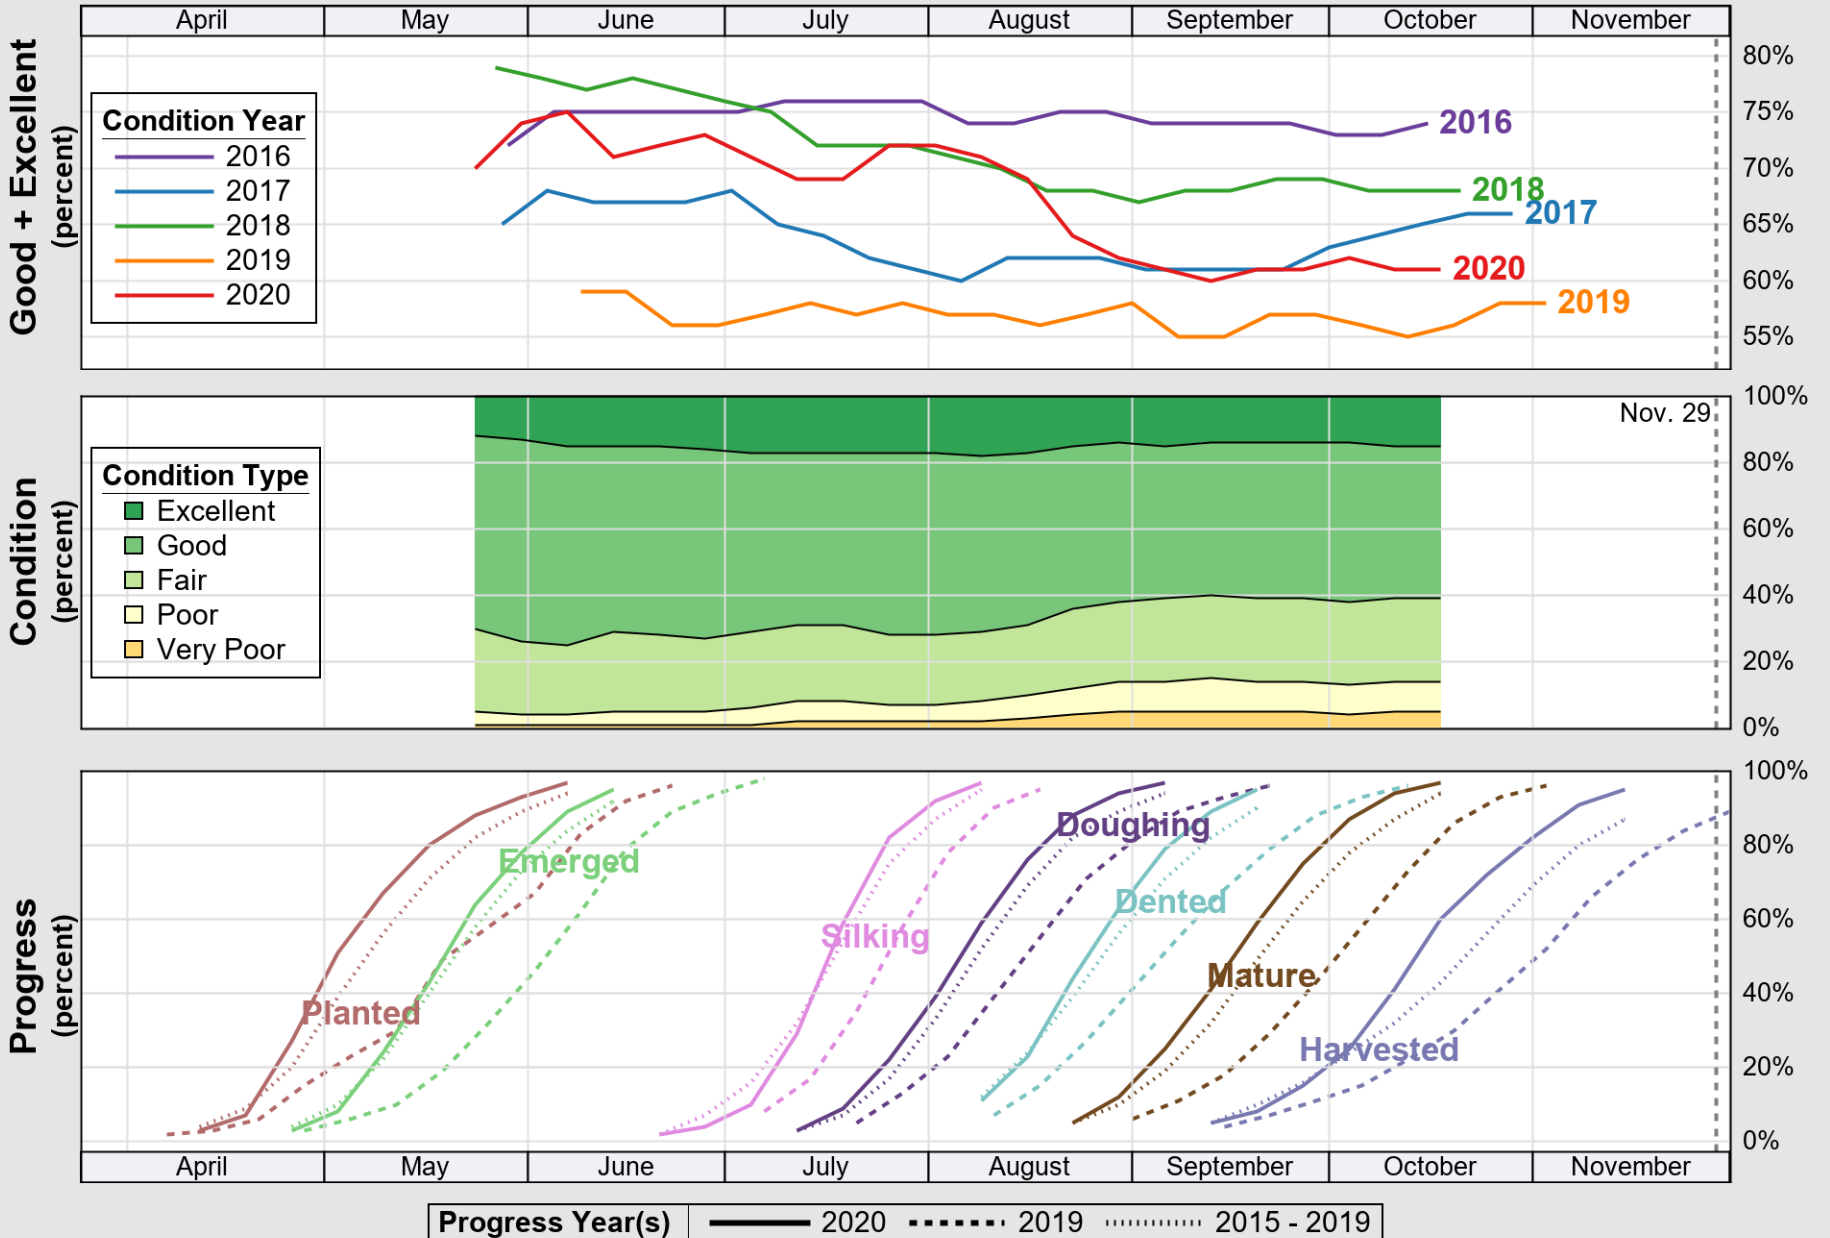

USDA

Crop Progress and Condition: Corn in United States , 2020

NASS

Source: National Agricultural Statistics Service (NASS), Crop Progress Report