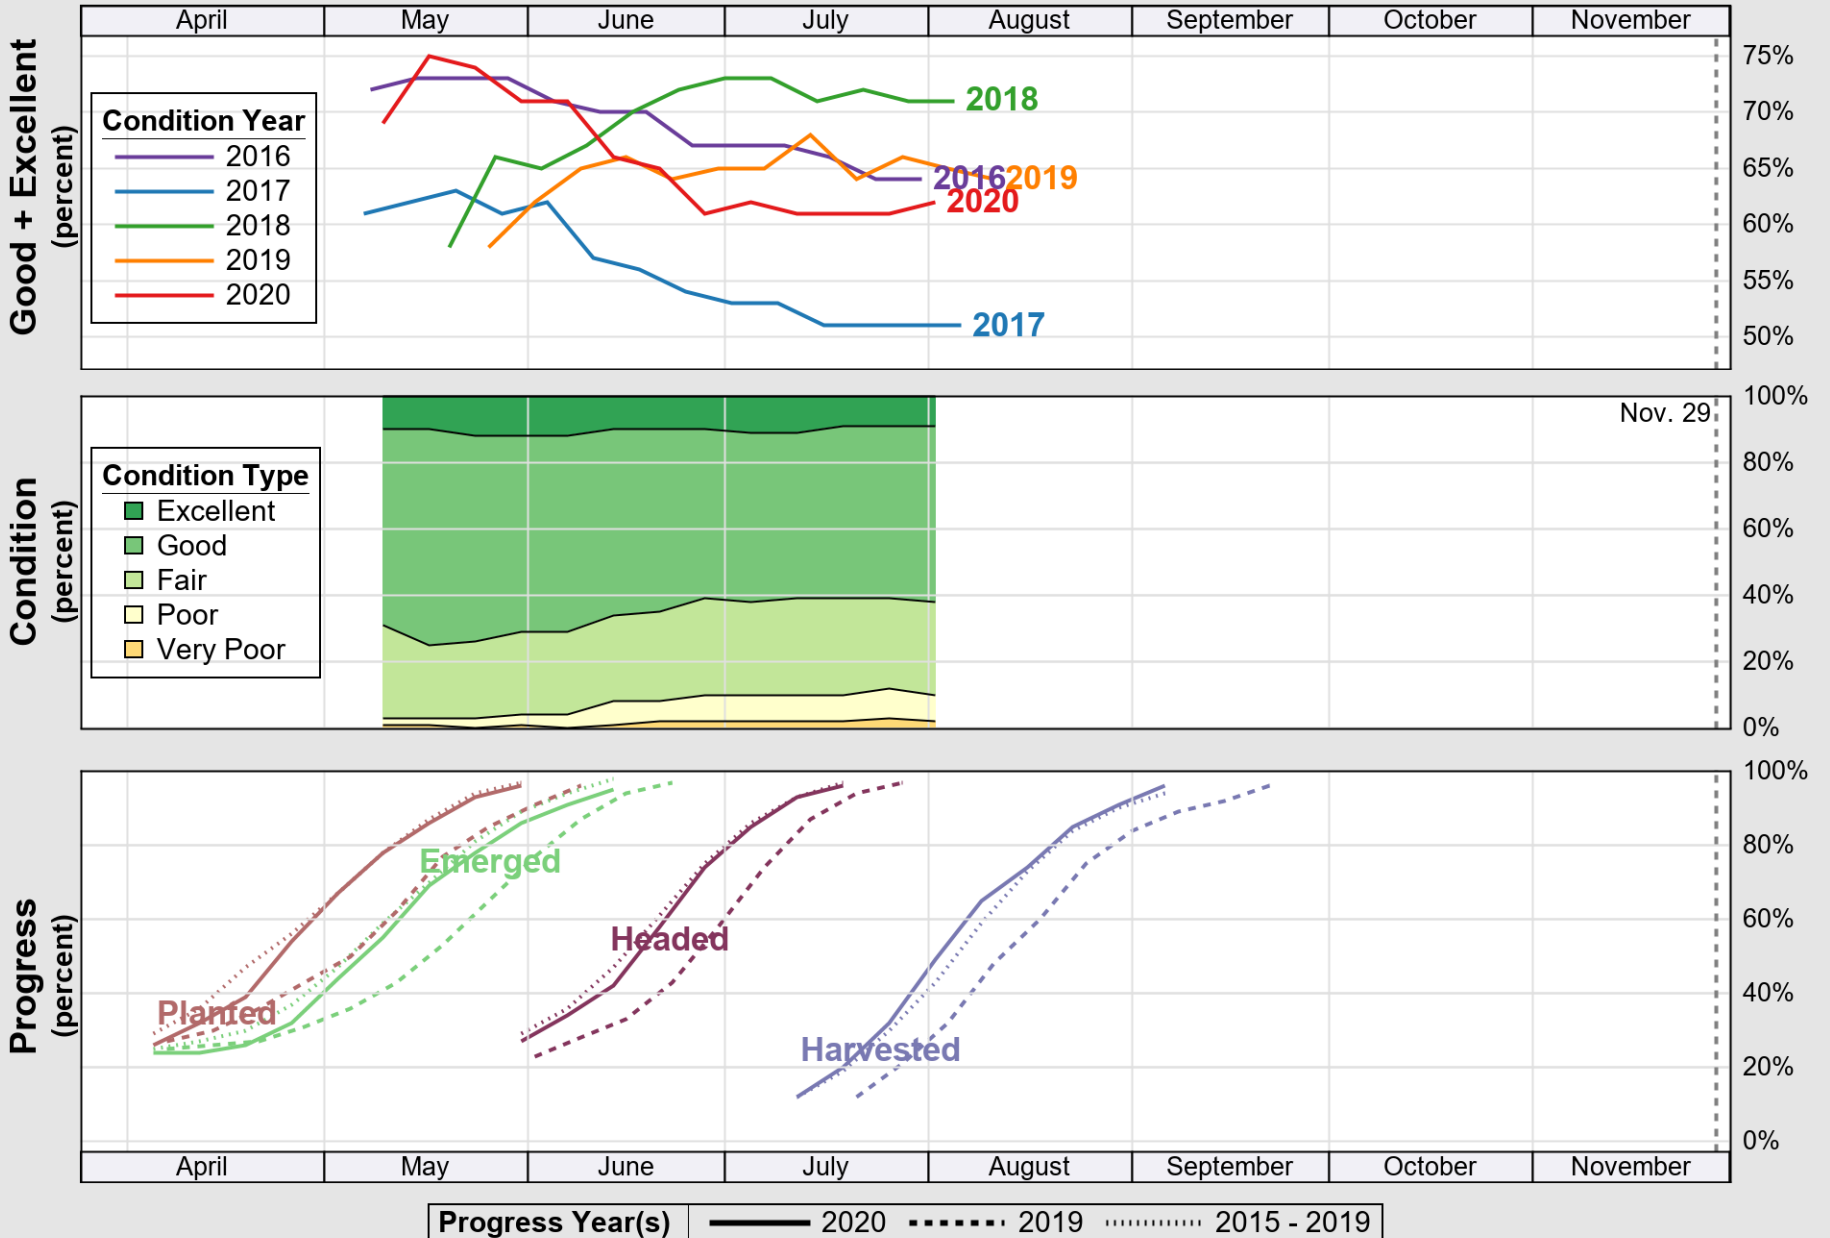

# Crop Progress and Condition: Corn in United States , 2020

NASS

Source: National Agricultural Statistics Service (NASS), Crop Progress Report

USDA

# Crop Progress and Condition: Cotton in United States , 2020

NASS

Source: National Agricultural Statistics Service (NASS), Crop Progress Report

USDA

# Crop Progress and Condition: Oats in United States , 2020

NASS

Source: National Agricultural Statistics Service (NASS), Crop Progress Report

**USDA** Crop Progress and Condition: Pasture and Range in United States , 2020 **NASS**