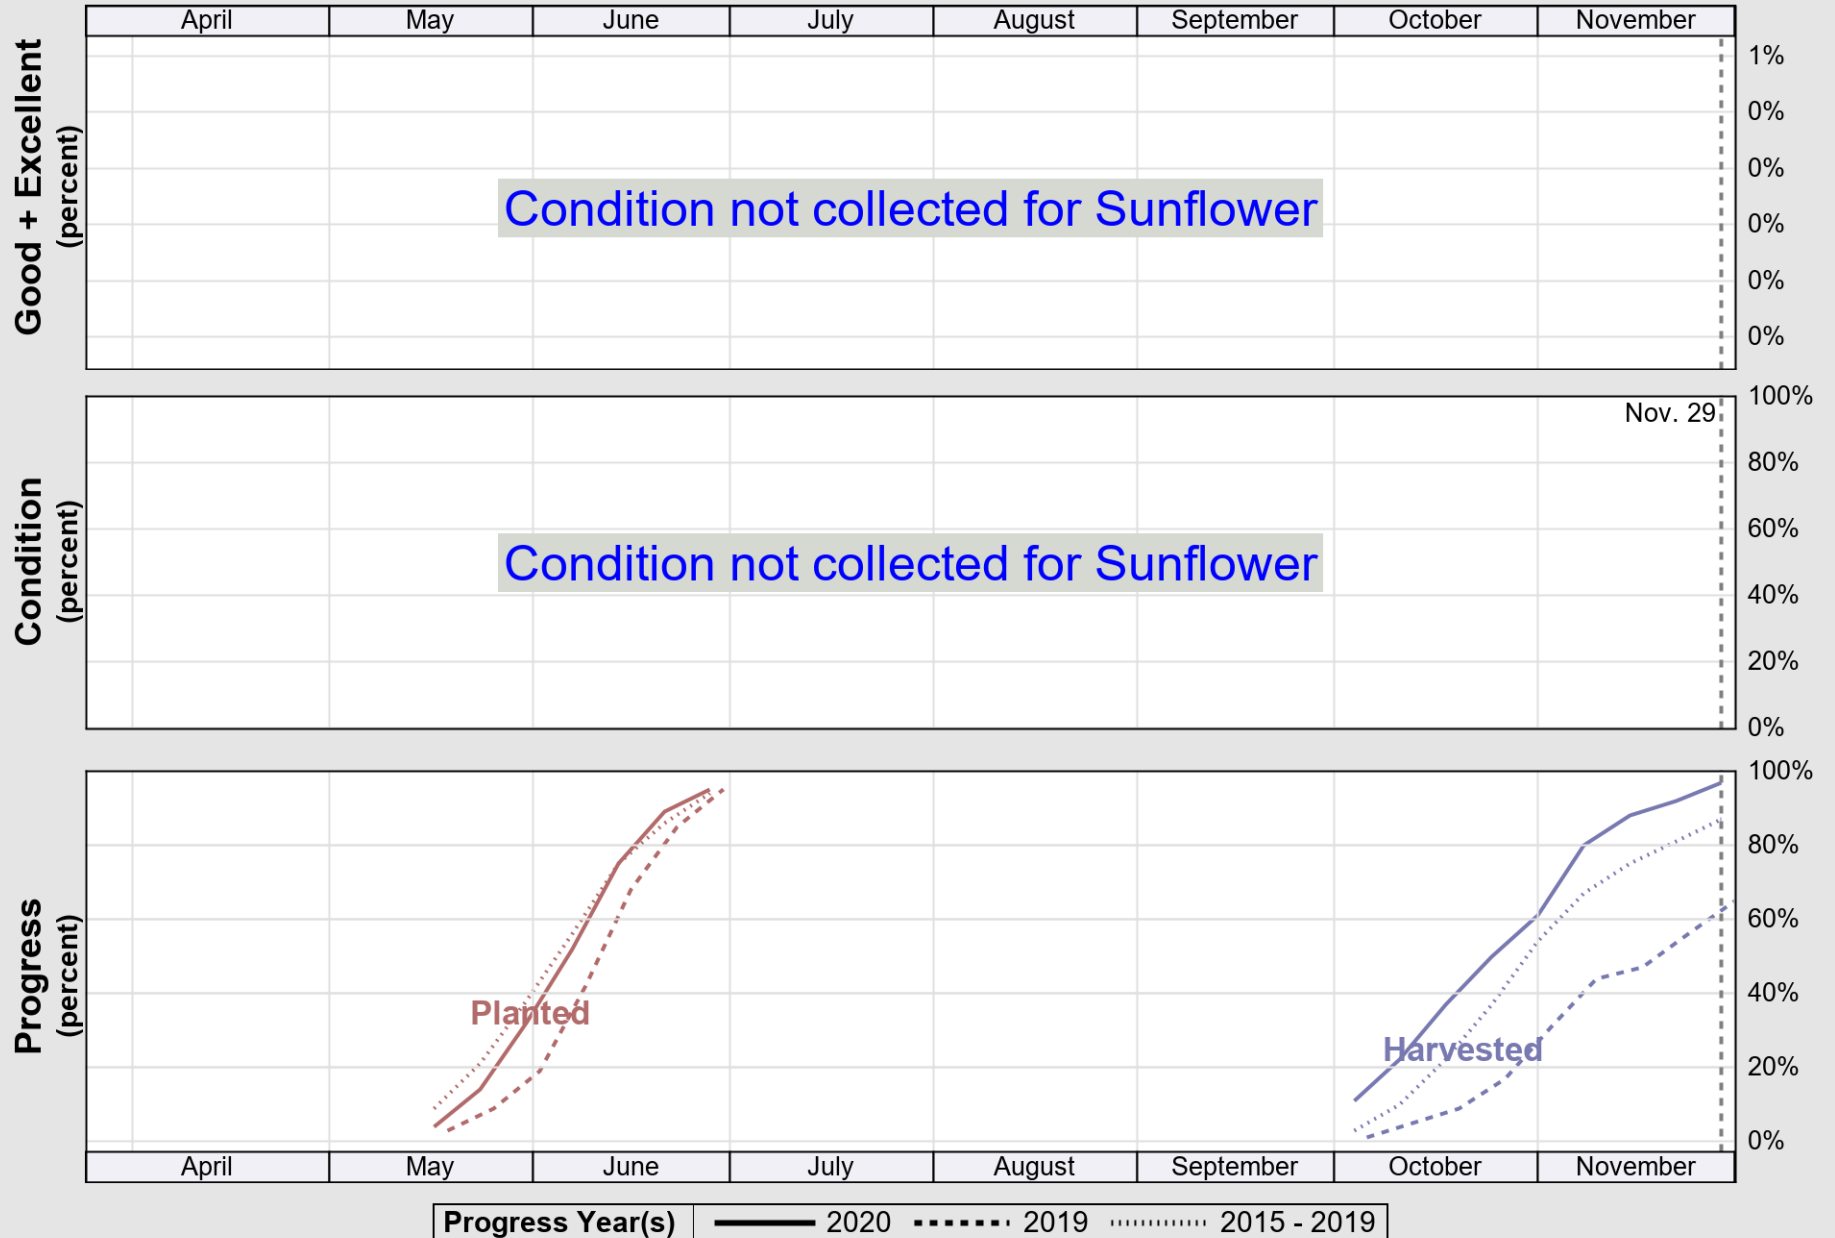

USDA

Crop Progress and Condition: Sunflower in United States , 2020

NASS

Source: National Agricultural Statistics Service (NASS), Crop Progress Report