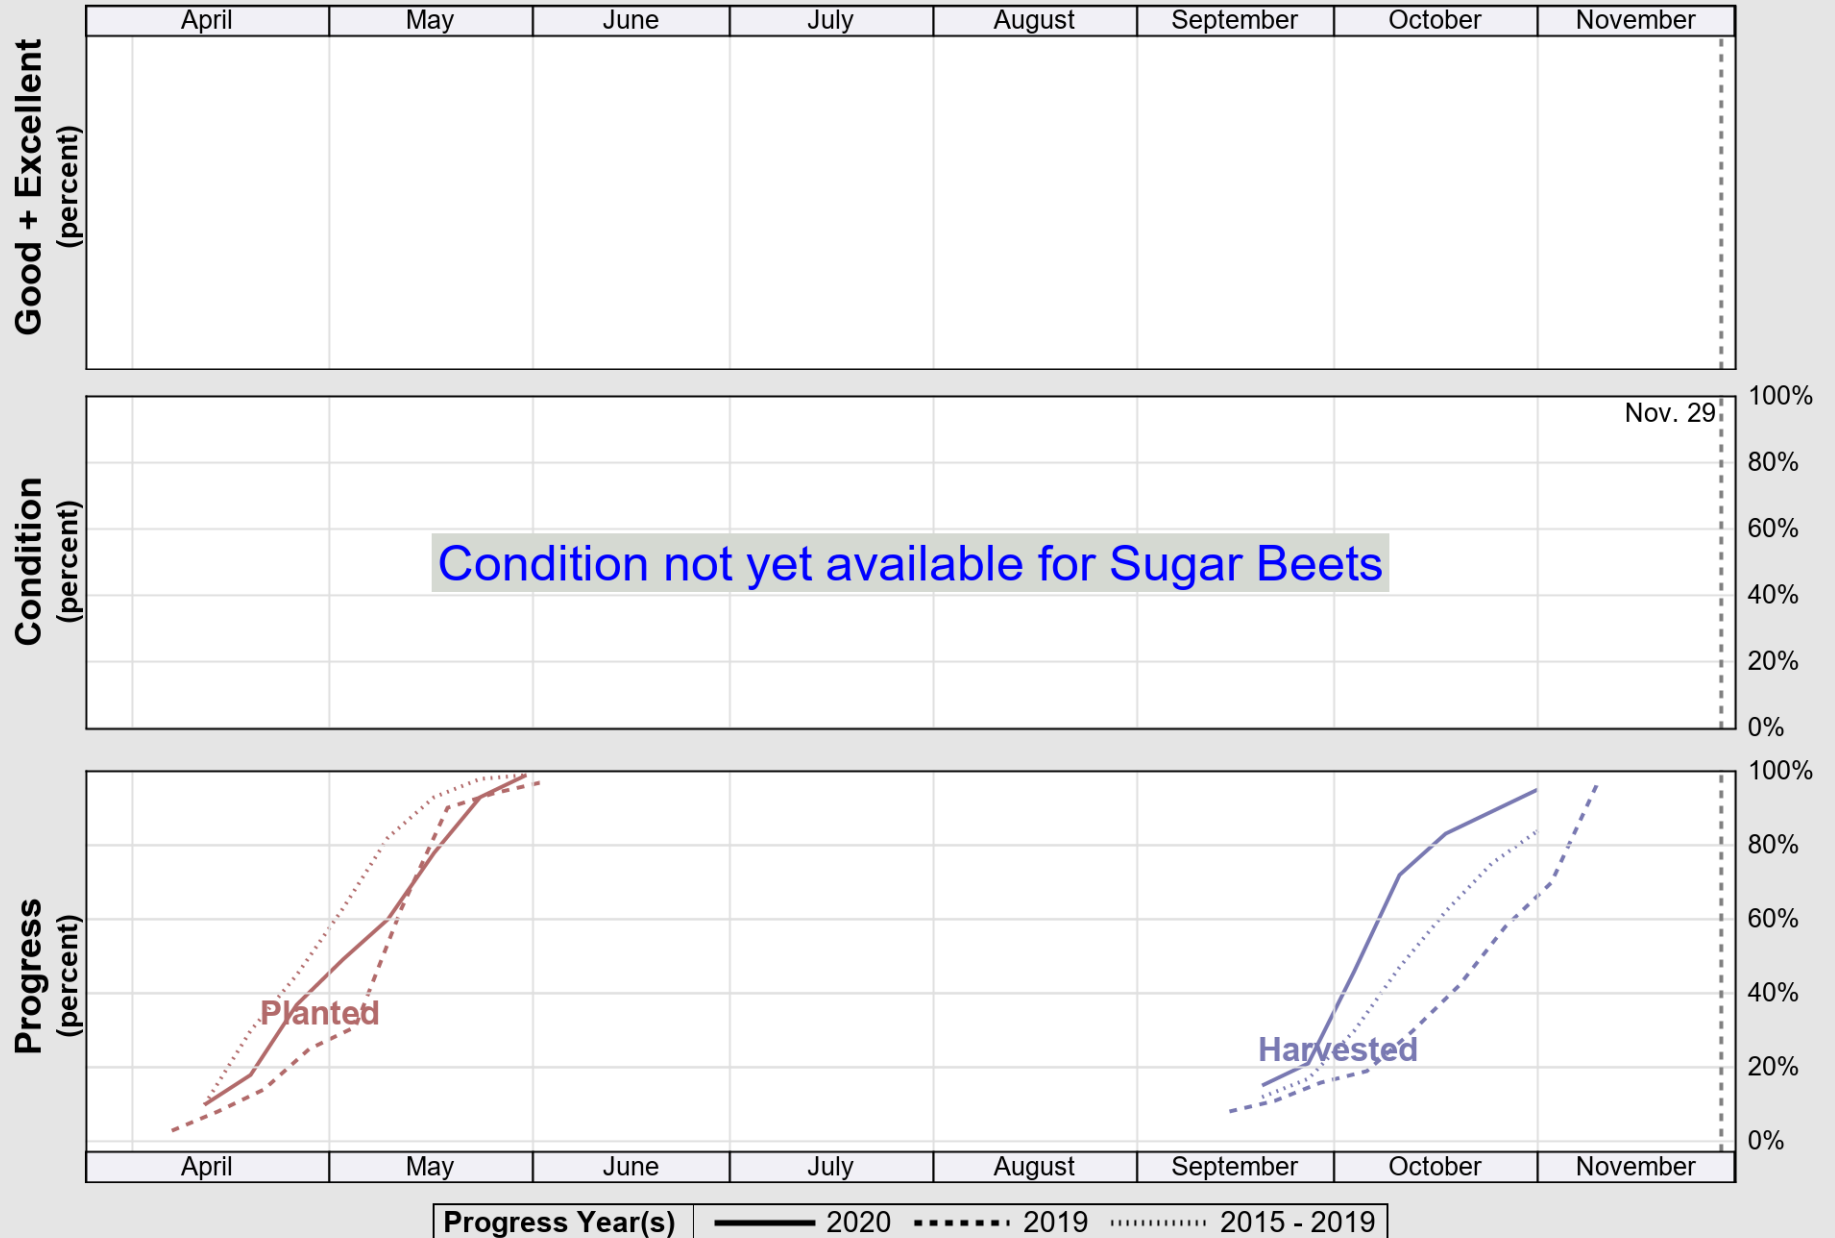

# Crop Progress and Condition: Soybeans in United States , 2020

NASS

Source: National Agricultural Statistics Service (NASS), Crop Progress Report

USDA

# Crop Progress and Condition: Spring Wheat in United States , 2020

NASS

Source: National Agricultural Statistics Service (NASS), Crop Progress Report

USDA

# Crop Progress and Condition: Sugar Beets in United States , 2020

NASS

Source: National Agricultural Statistics Service (NASS), Crop Progress Report

USDA