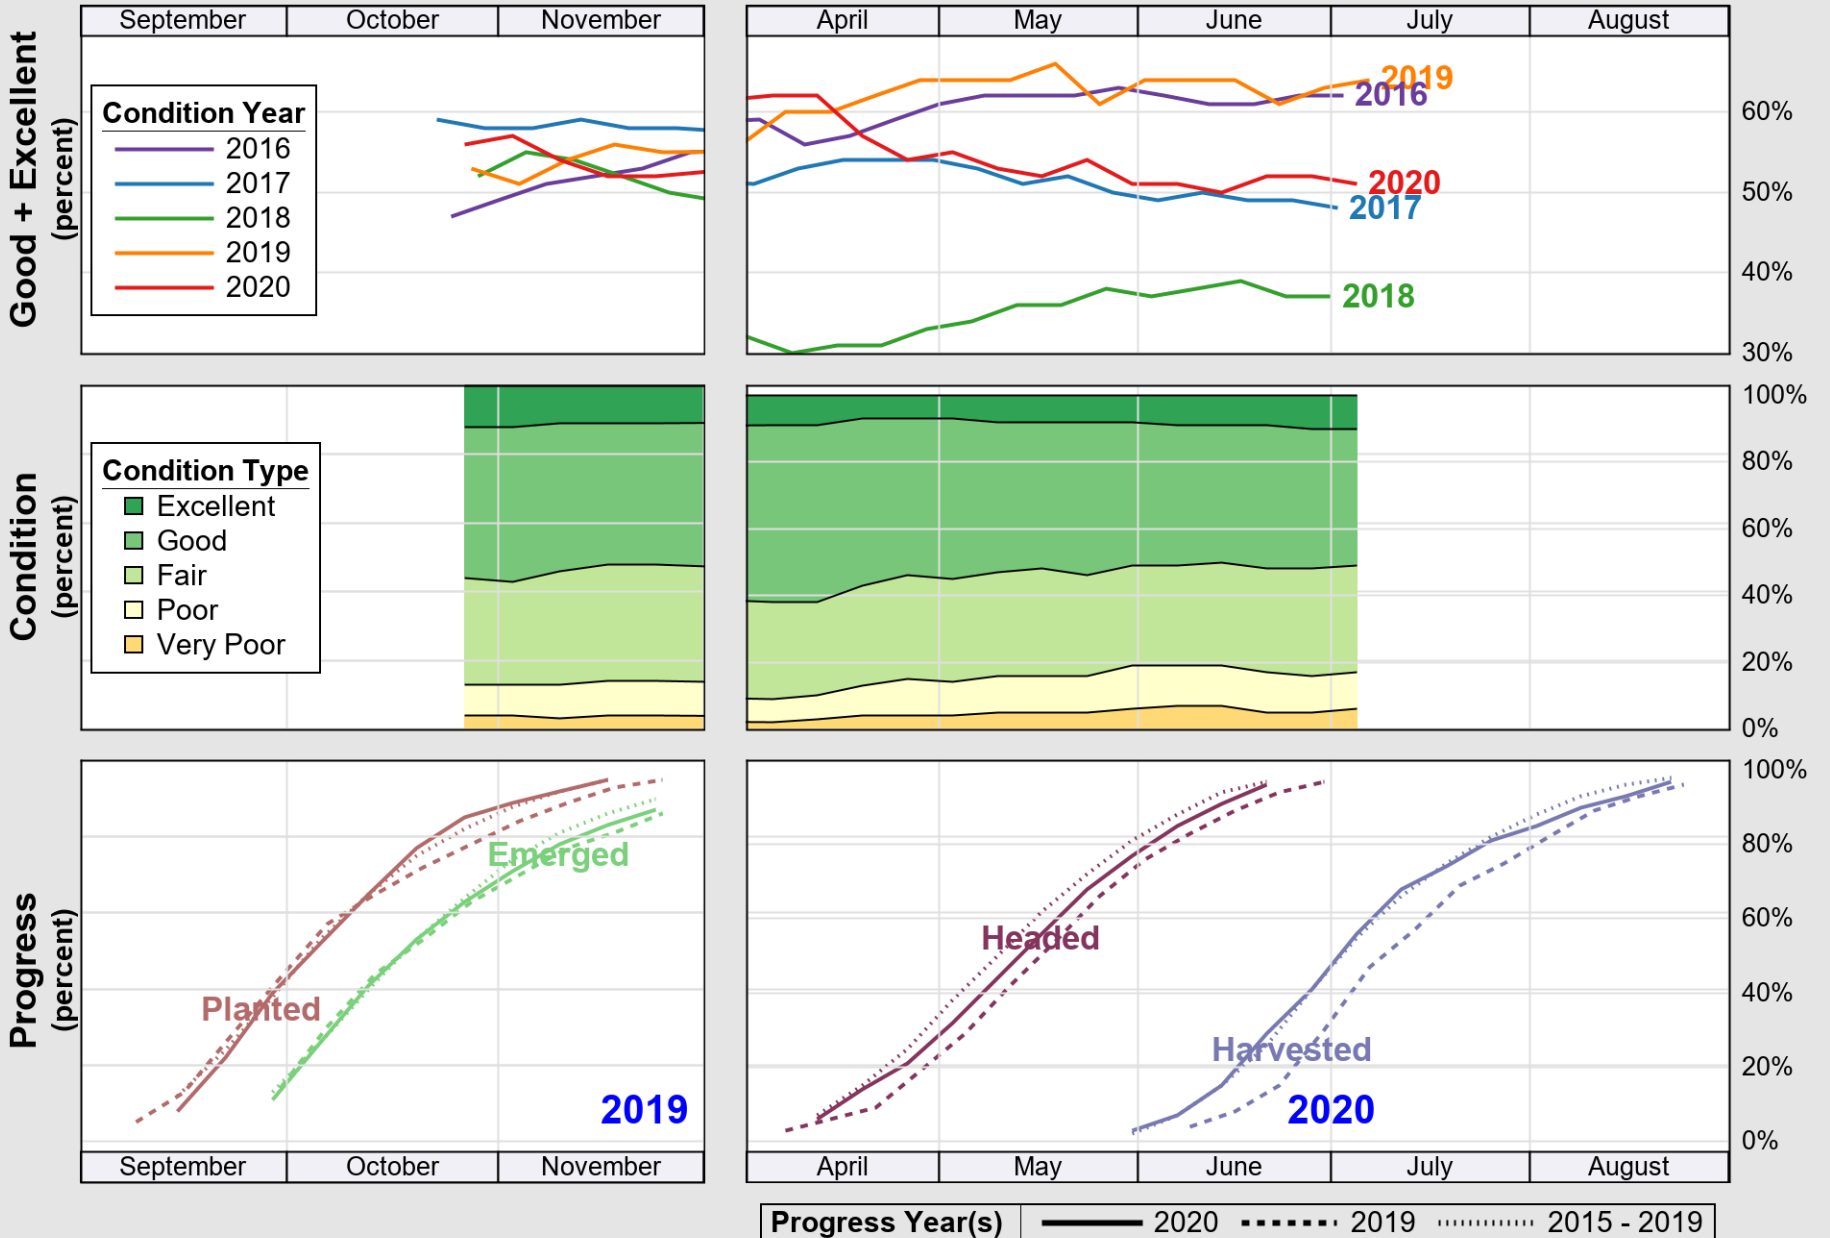

# Crop Progress and Condition: Sugar Beets in United States , 2020

NASS

Source: National Agricultural Statistics Service (NASS), Crop Progress Report

USDA

# Crop Progress and Condition: Sunflower in United States , 2020

NASS

Source: National Agricultural Statistics Service (NASS), Crop Progress Report

USDA

# Crop Progress and Condition: Winter Wheat in United States , 2020

NASS

Source: National Agricultural Statistics Service (NASS), Crop Progress Report