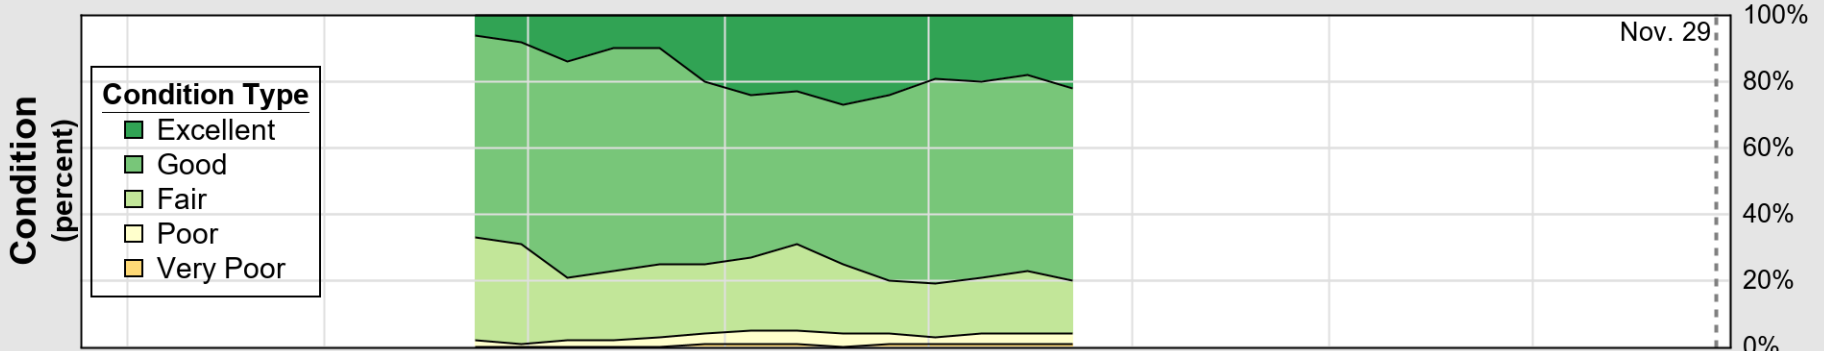

# Crop Progress and Condition: Barley in United States , 2020

NASS

Progress Year(s) ——— 2020    - - - - - 2019    ······ 2015 - 2019

Source: National Agricultural Statistics Service (NASS), Crop Progress Report