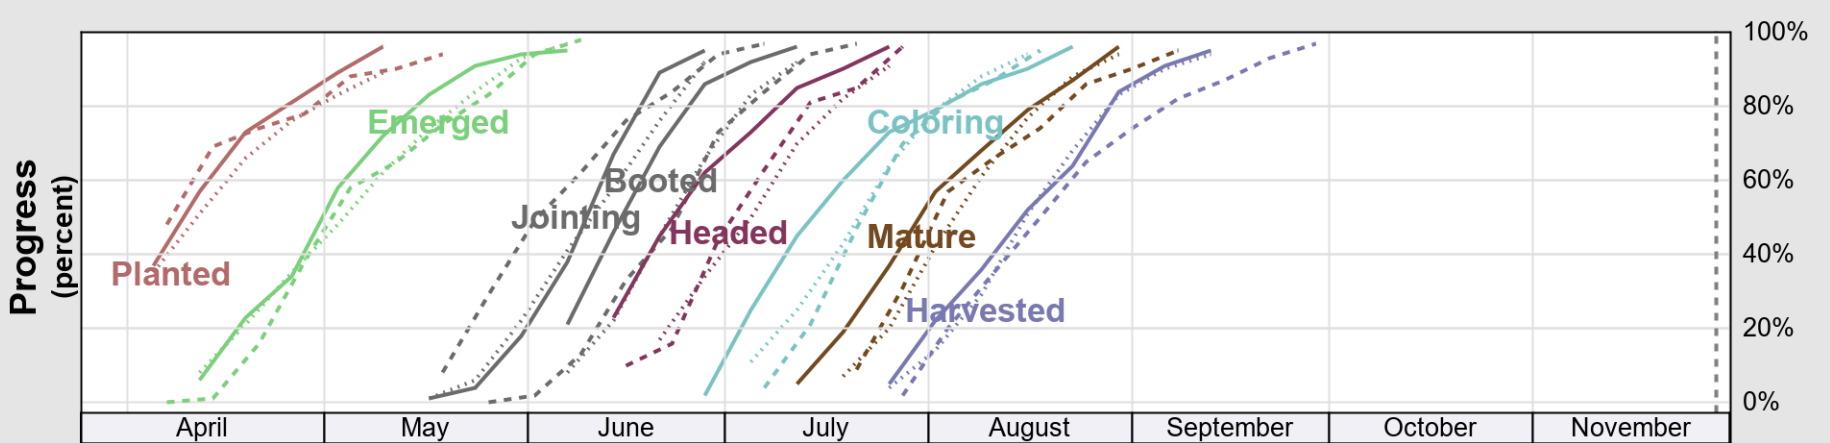

# Crop Progress and Condition: Barley in Wyoming , 2020

NASS

Progress Year(s) ——— 2020    ..... 2019    ..... 2015 - 2019

Source: National Agricultural Statistics Service (NASS), Crop Progress Report

USDA