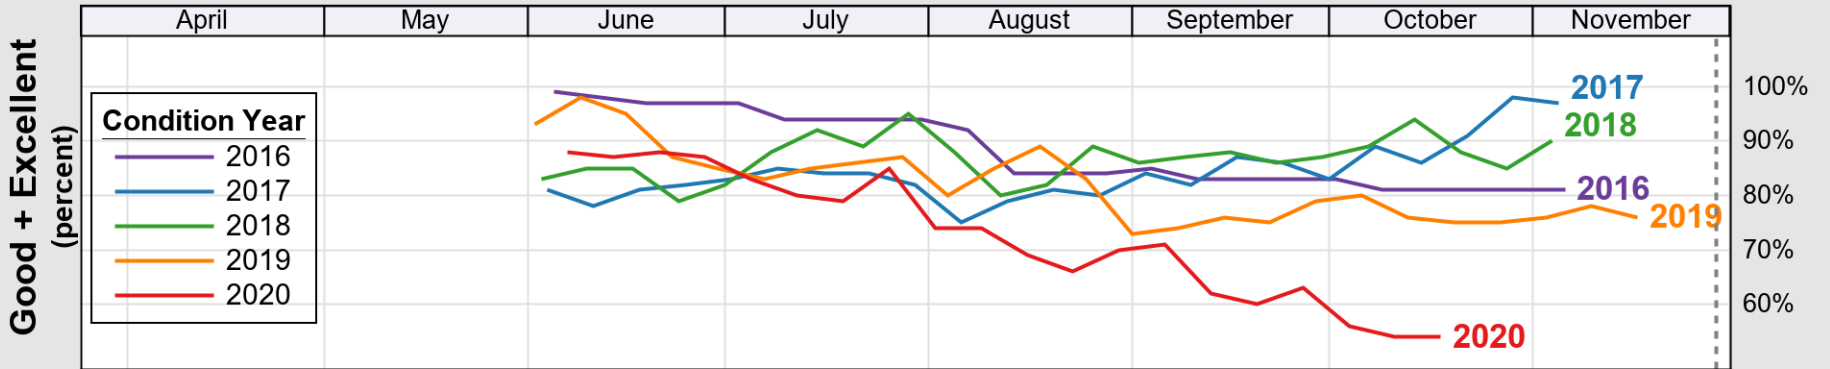

# Crop Progress and Condition: Barley in Wyoming , 2020

NASS

Progress Year(s) ——— 2020    ..... 2019    ..... 2015 - 2019

Source: National Agricultural Statistics Service (NASS), Crop Progress Report

USDA

# Crop Progress and Condition: Corn in Wyoming, 2020

NASS

Progress Year(s) ——— 2020    ..... 2019    ..... 2015 - 2019

Source: National Agricultural Statistics Service (NASS), Crop Progress Report

USDA