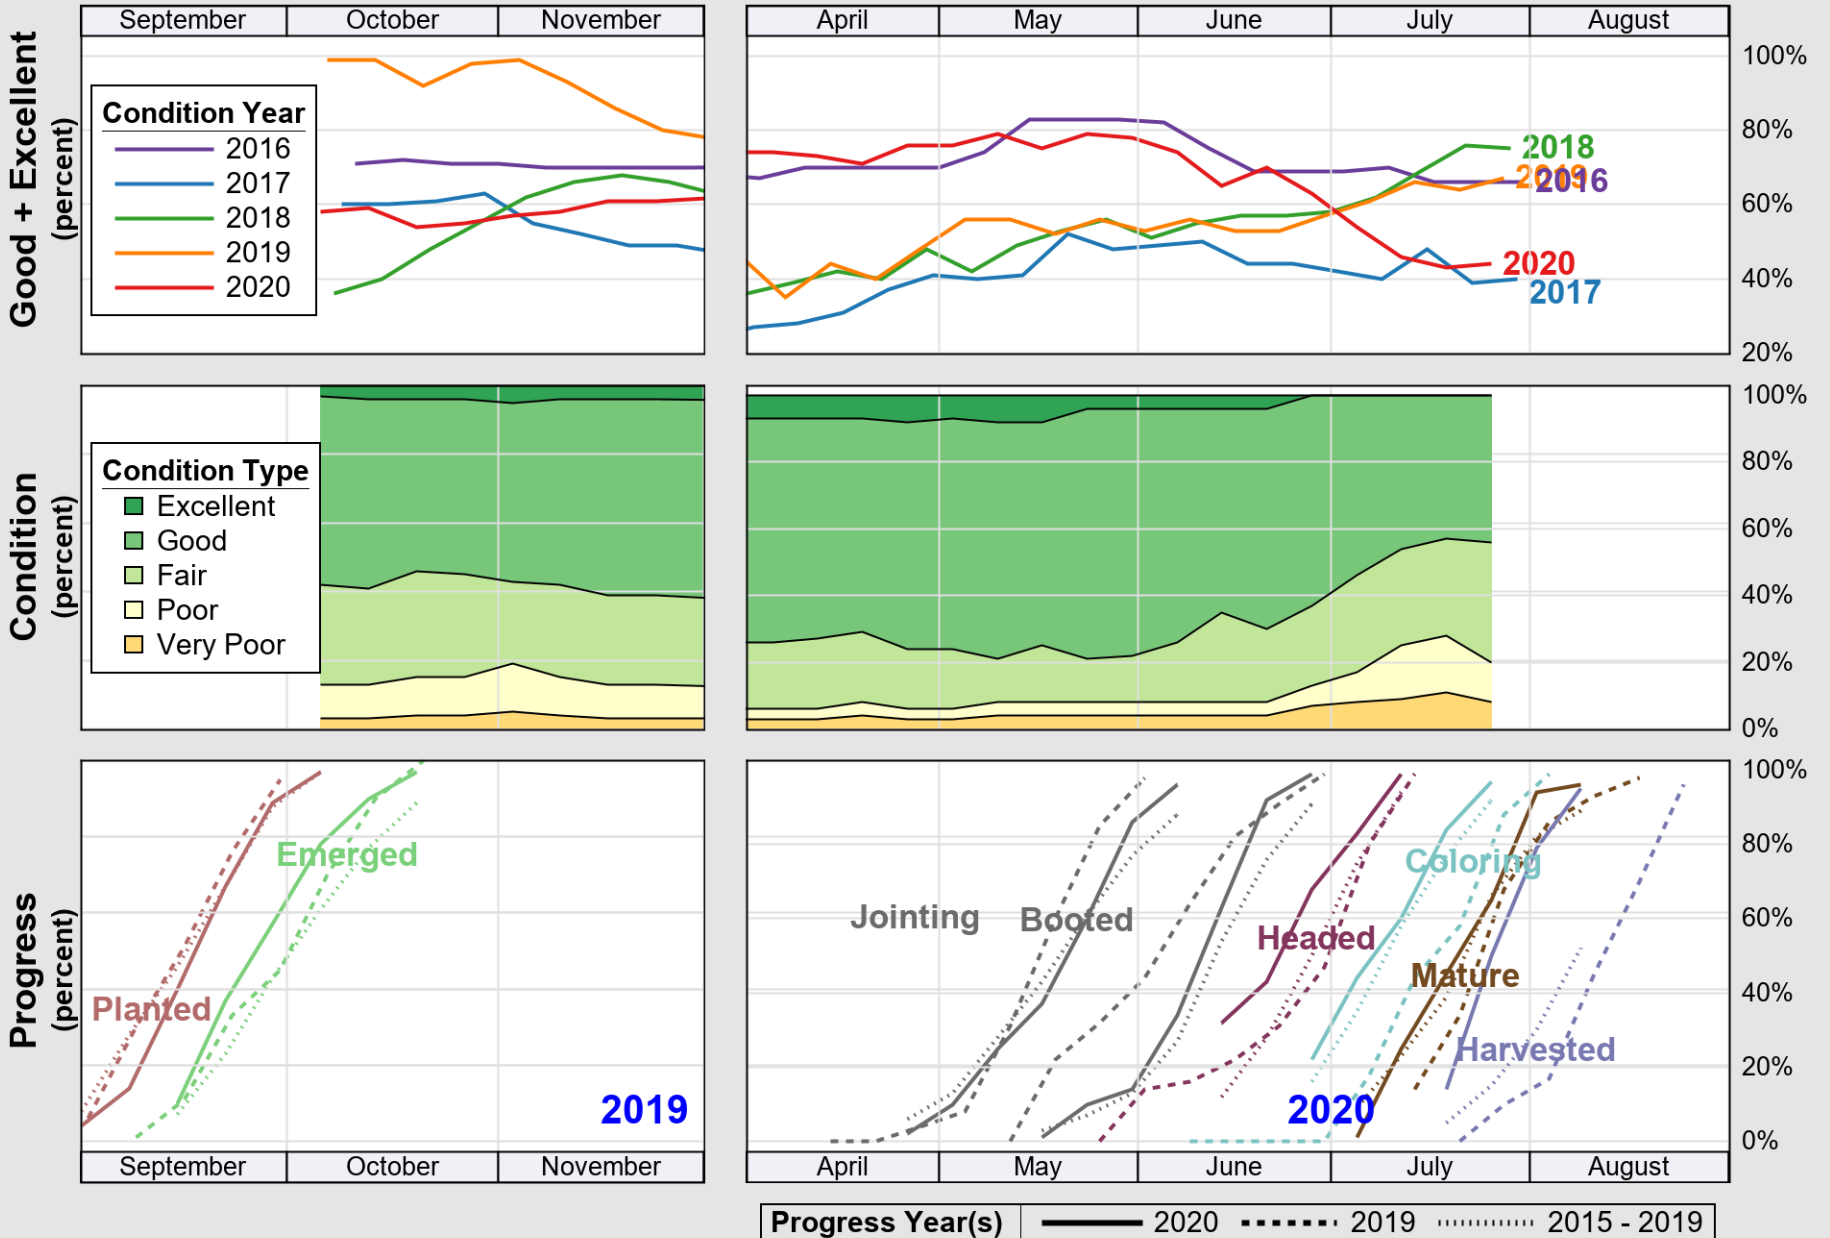

# Crop Progress and Condition: Sugar Beets in Wyoming , 2020

NASS

Source: National Agricultural Statistics Service (NASS), Crop Progress Report

USDA

# Crop Progress and Condition: Winter Wheat in Wyoming, 2020

NASS

Source: National Agricultural Statistics Service (NASS), Crop Progress Report