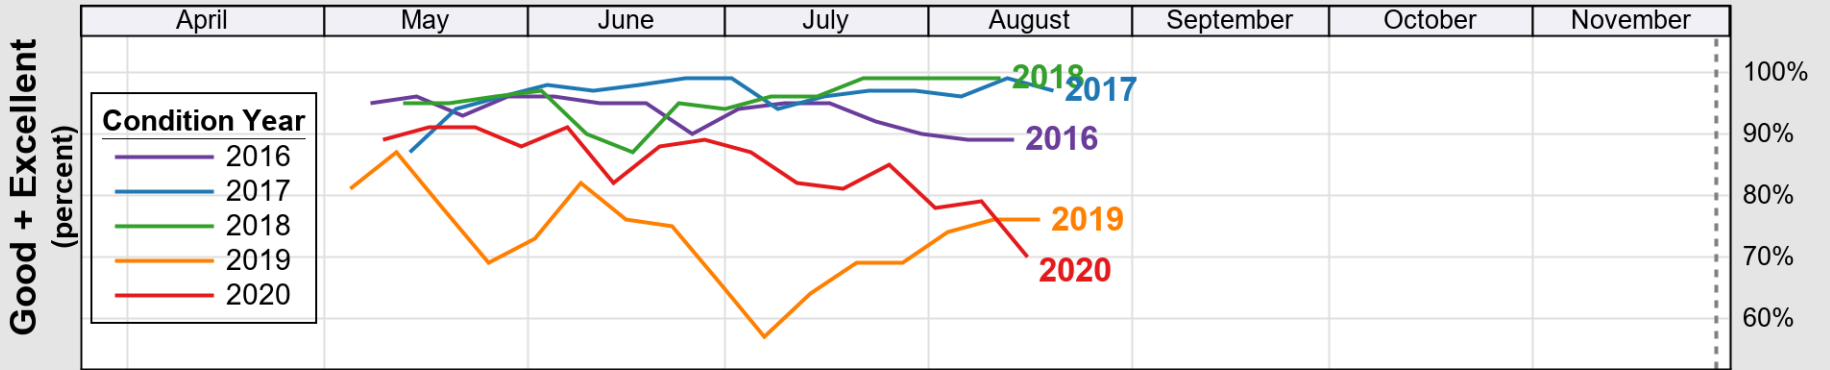

# Crop Progress and Condition: Barley in Wyoming , 2020

NASS

Progress Year(s) ——— 2020    ..... 2019    ..... 2015 - 2019

Source: National Agricultural Statistics Service (NASS), Crop Progress Report

USDA