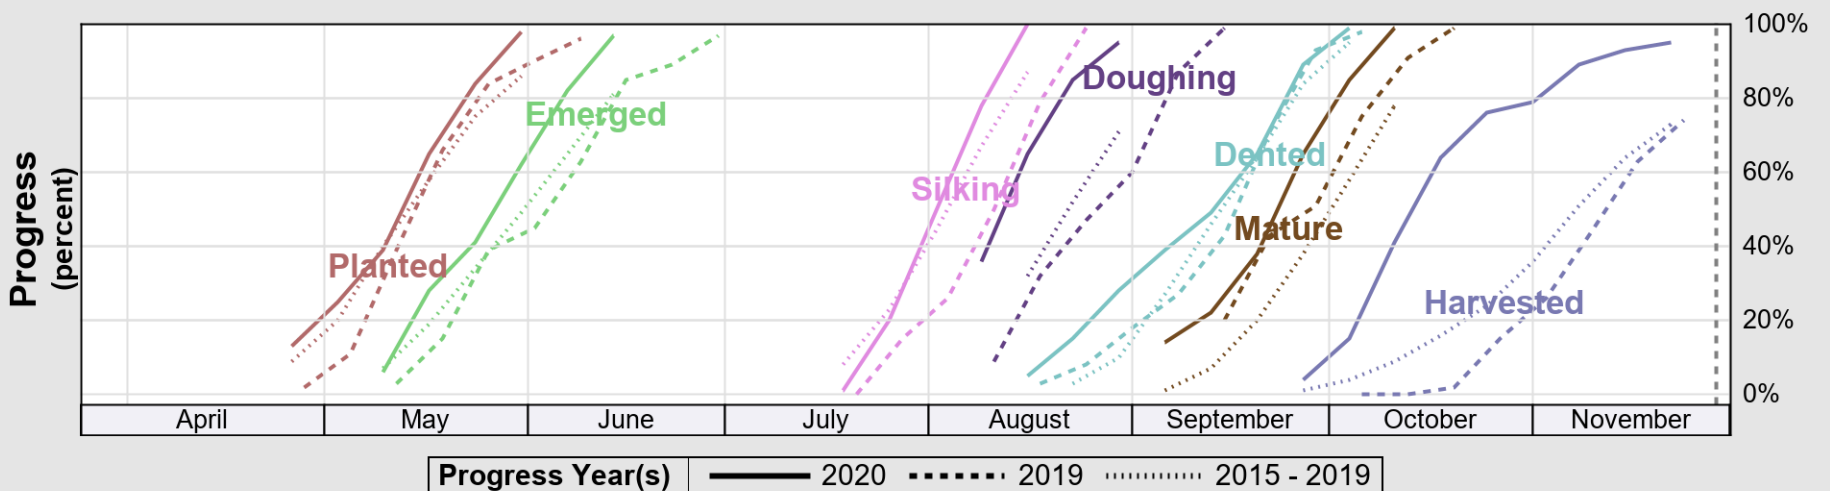

# Crop Progress and Condition: Barley in Wyoming , 2020

NASS

Progress Year(s) ——— 2020    ..... 2019    ..... 2015 - 2019

Source: National Agricultural Statistics Service (NASS), Crop Progress Report

USDA

# Crop Progress and Condition: Corn in Wyoming, 2020

NASS

Progress Year(s) ——— 2020    ..... 2019    ..... 2015 - 2019

Source: National Agricultural Statistics Service (NASS), Crop Progress Report

USDA

### Crop Progress and Condition: Oats in Wyoming , 2020

NASS

Progress Year(s)    — 2020    ..... 2019    ..... 2015 - 2019

Source: National Agricultural Statistics Service (NASS), Crop Progress Report

USDA