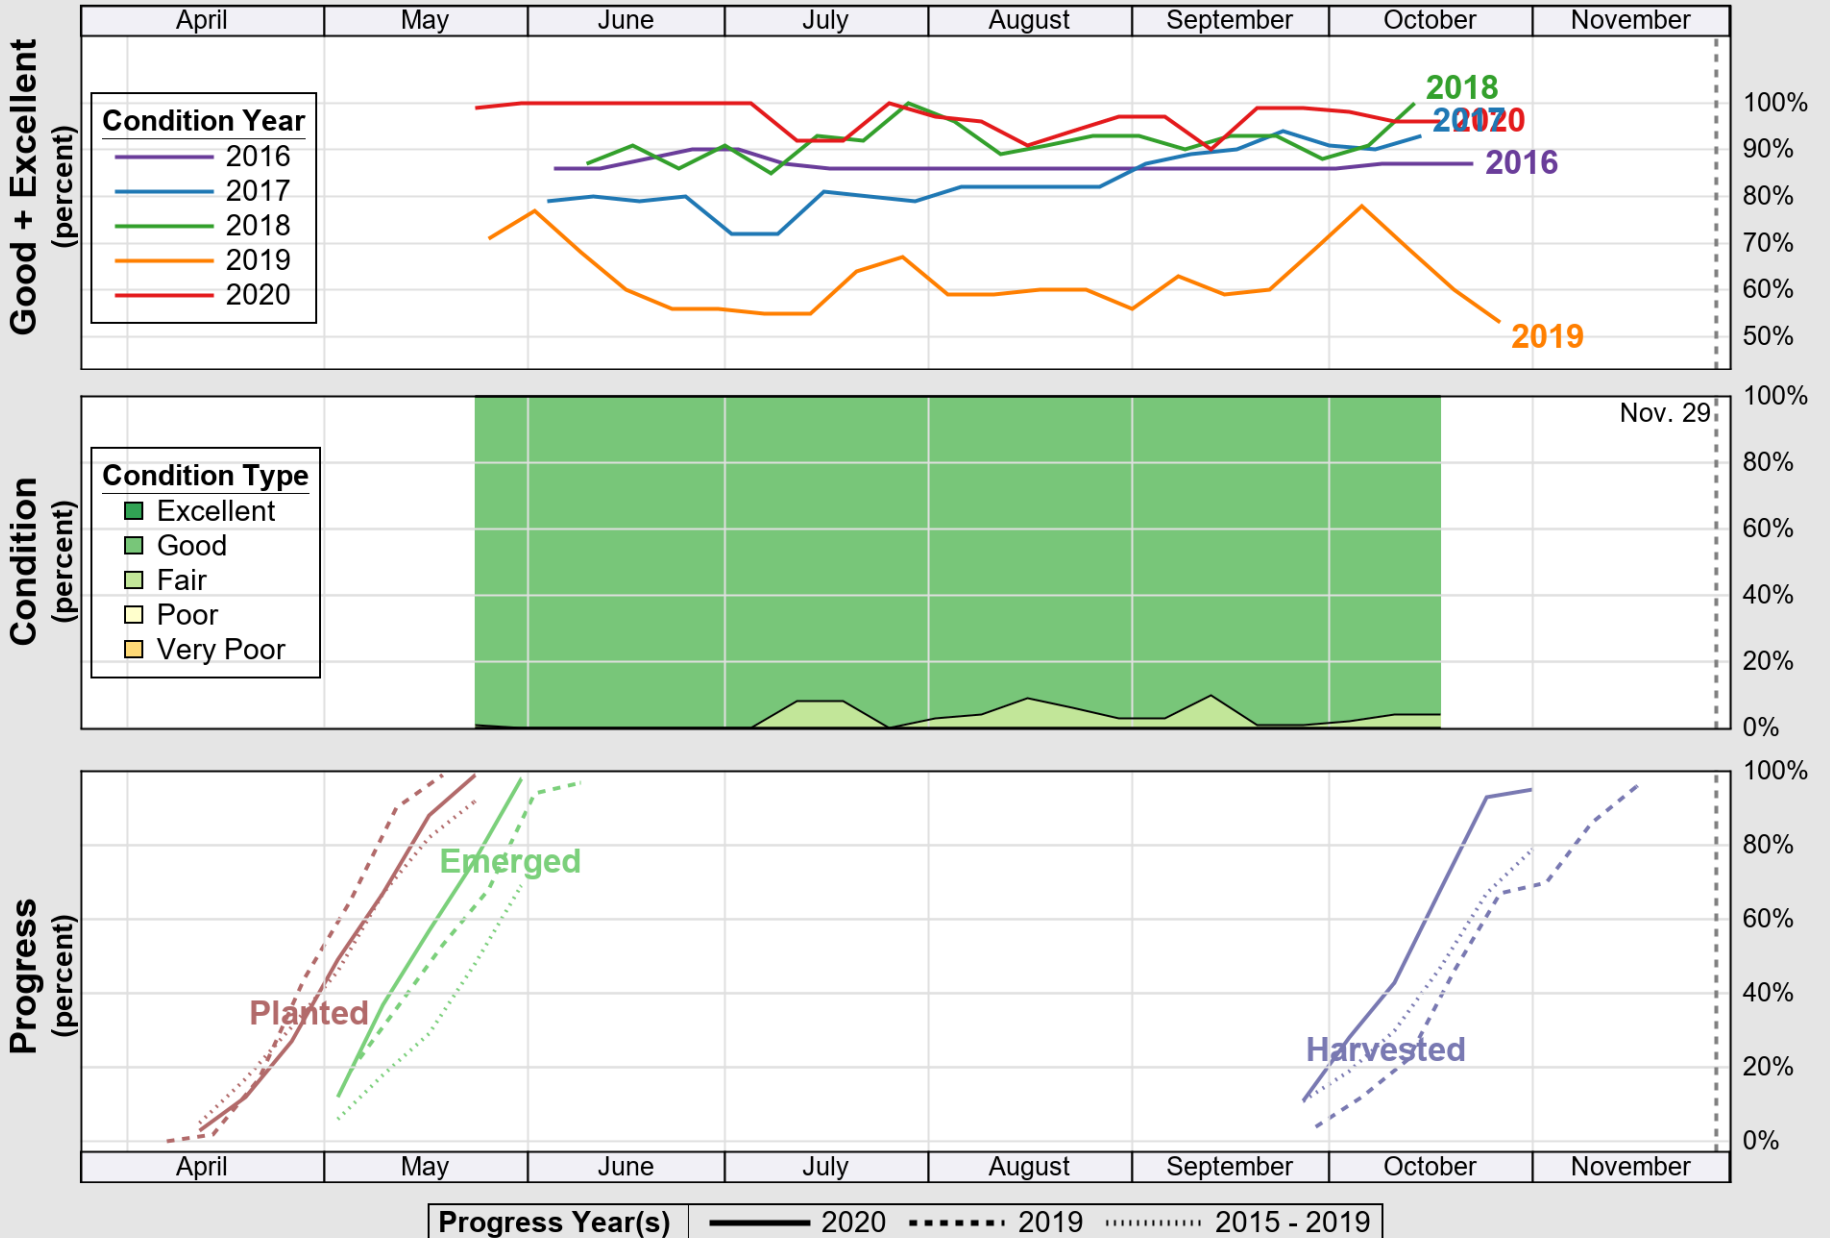

### Crop Progress and Condition: Spring Wheat in Wyoming , 2020

NASS

Source: National Agricultural Statistics Service (NASS), Crop Progress Report

USDA

# Crop Progress and Condition: Sugar Beets in Wyoming , 2020

NASS

Source: National Agricultural Statistics Service (NASS), Crop Progress Report

USDA