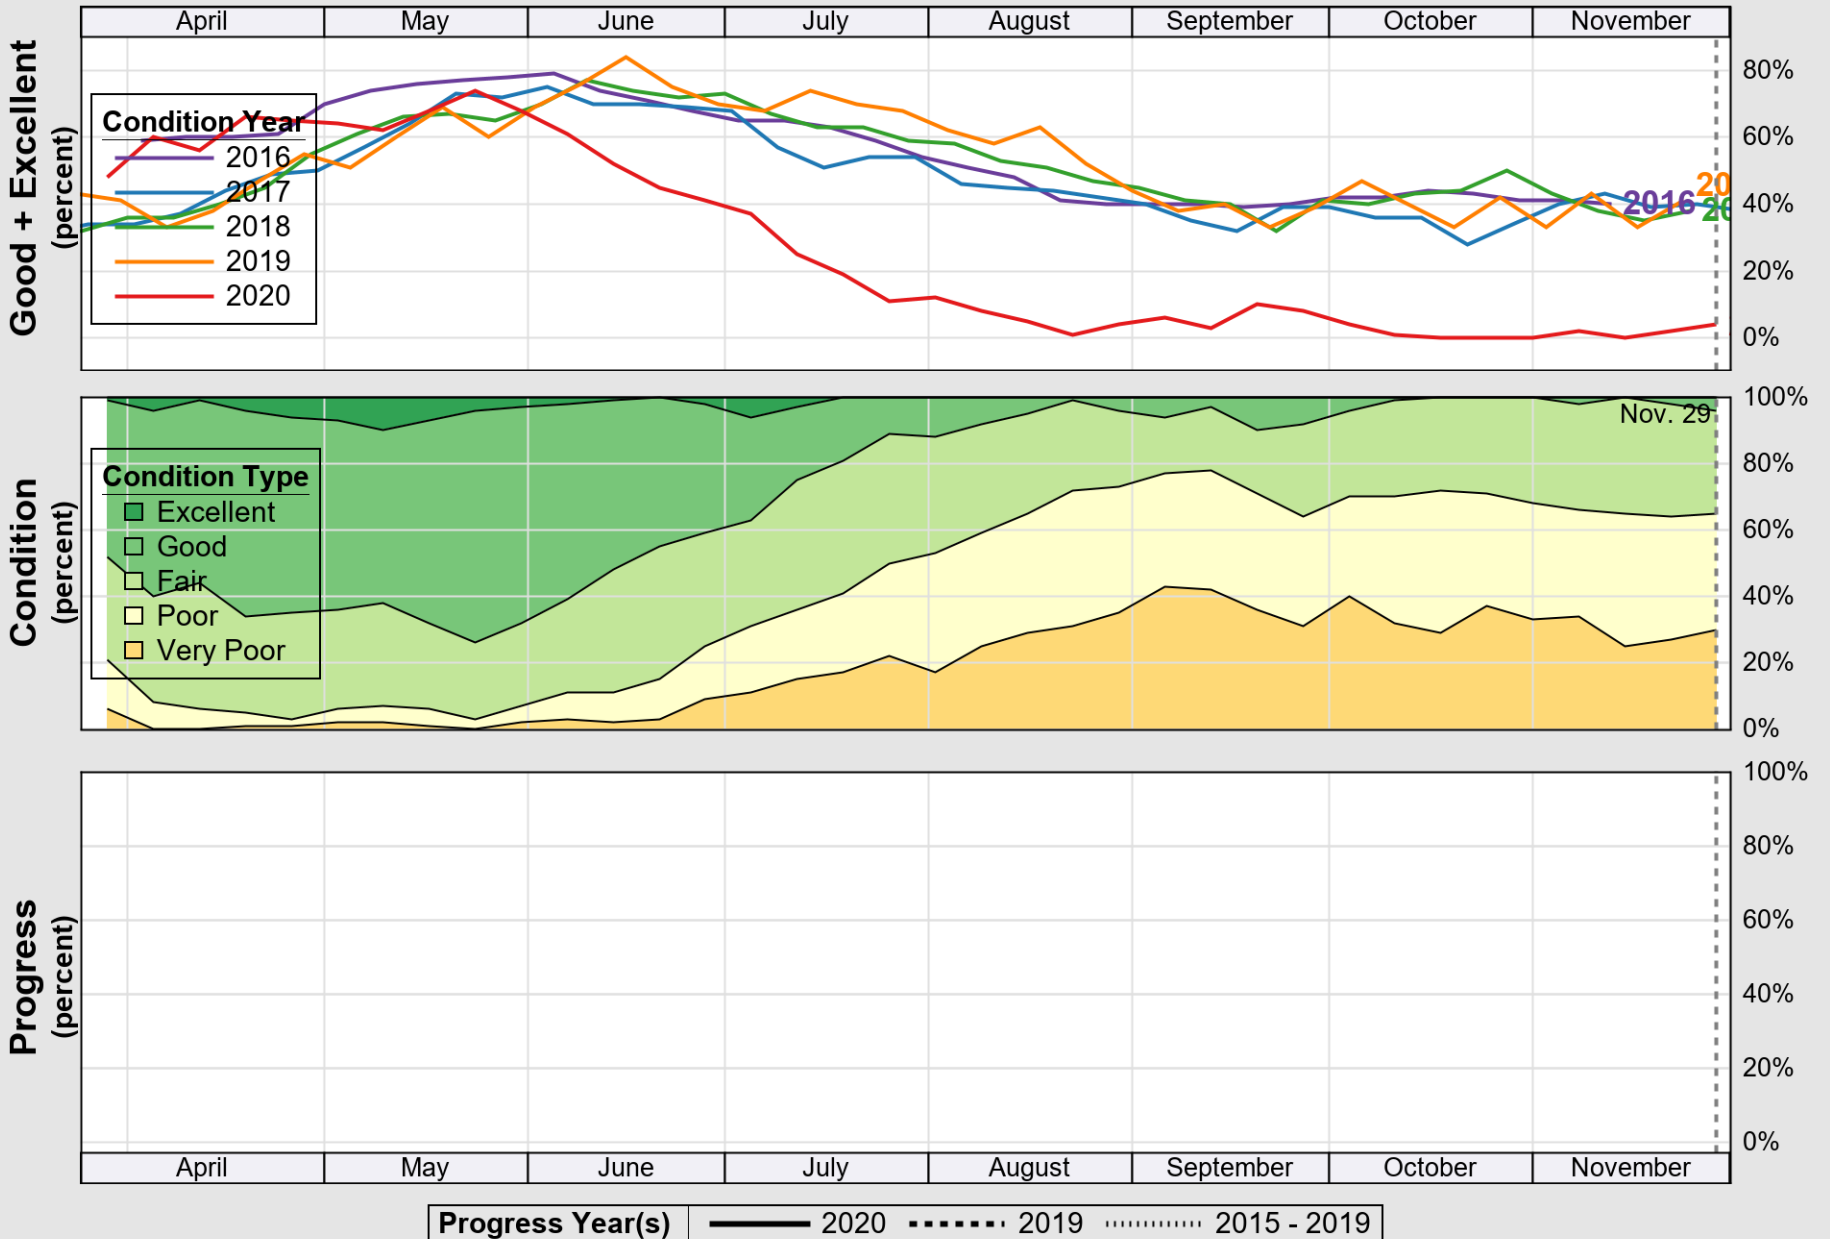

USDA

Crop Progress and Condition: Pasture and Range in Wyoming , 2020

NASS

Source: National Agricultural Statistics Service (NASS), Crop Progress Report