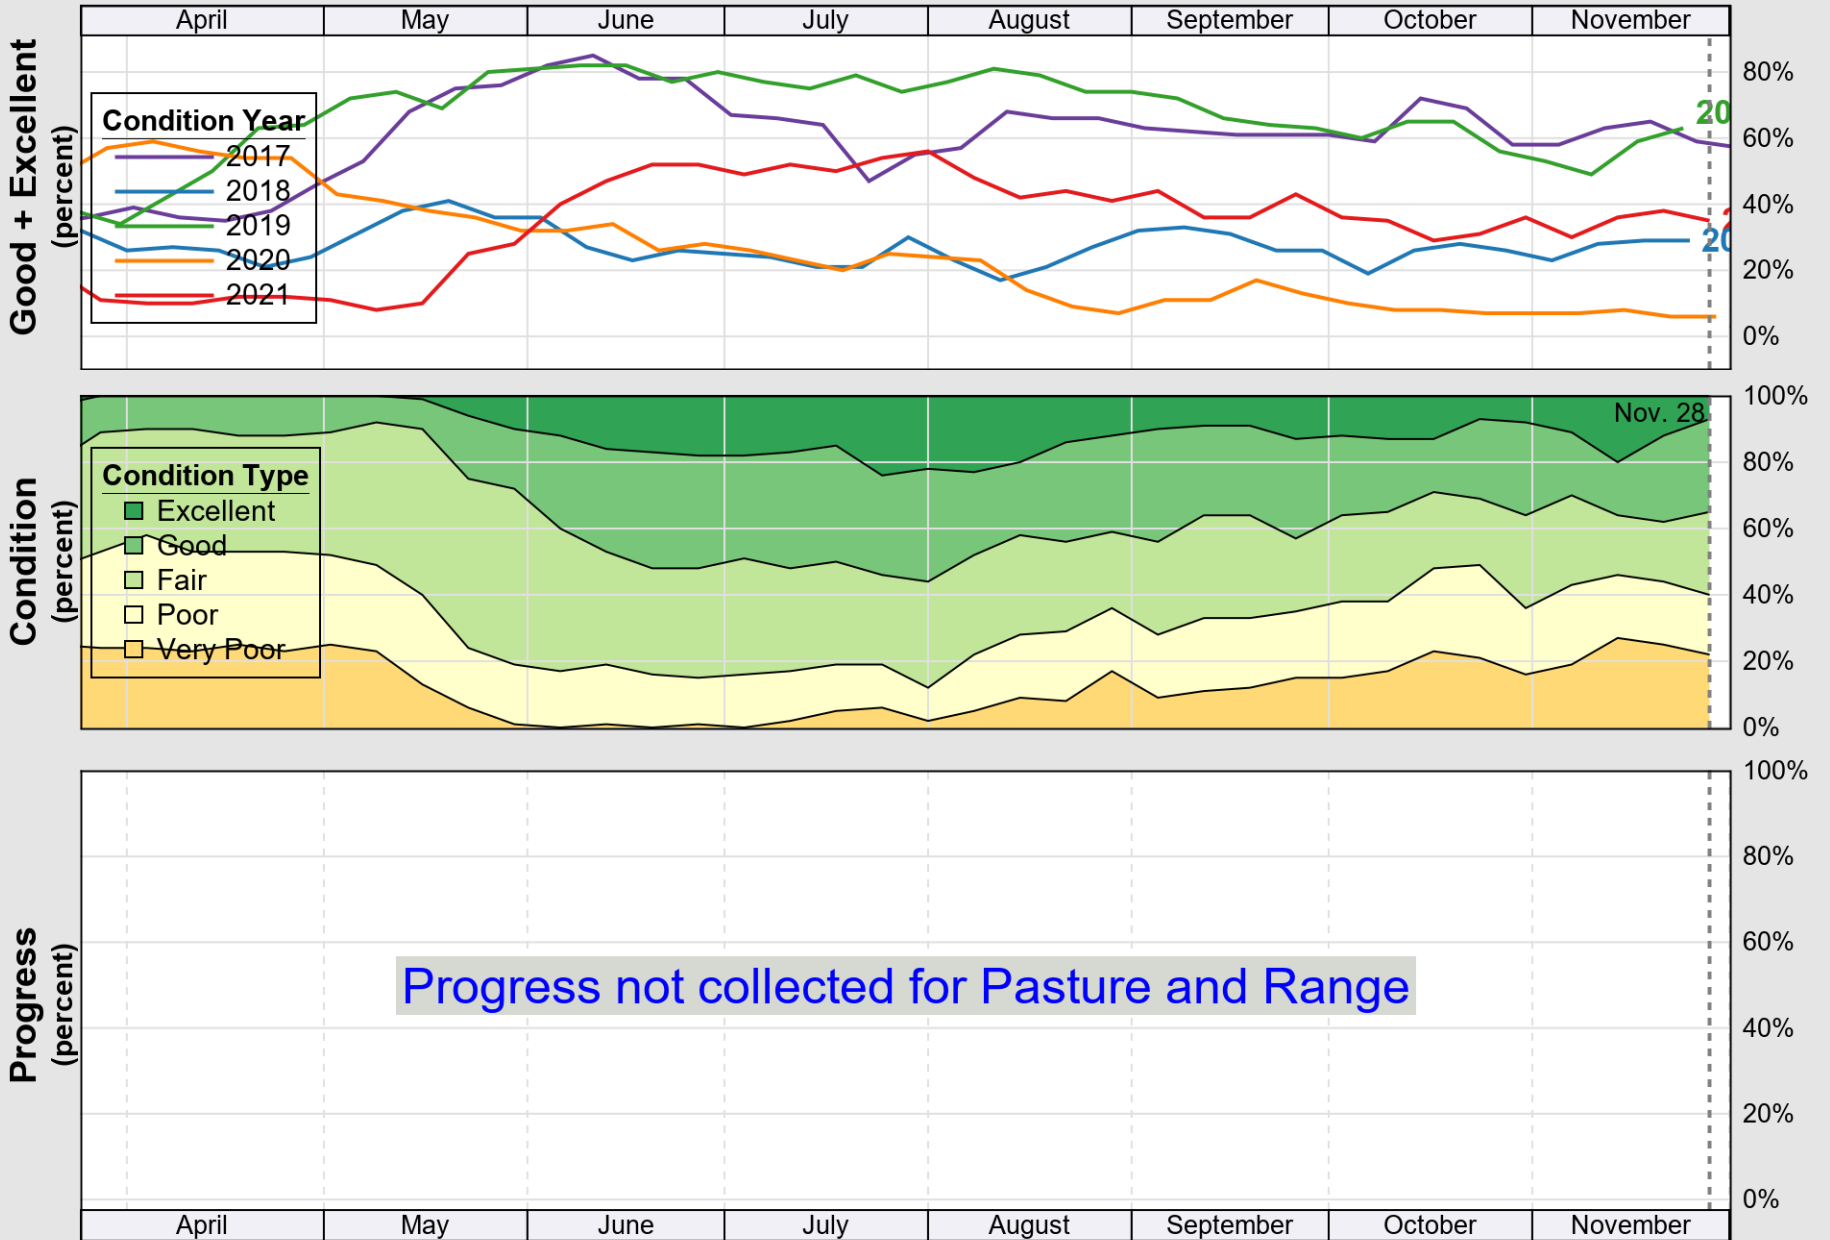

USDA

Crop Progress and Condition: Barley in Colorado , 2021

NASS

Source: National Agricultural Statistics Service (NASS), Crop Progress Report

USDA

Crop Progress and Condition: Corn in Colorado , 2021

NASS

Source: National Agricultural Statistics Service (NASS), Crop Progress Report

USDA

Crop Progress and Condition: Pasture and Range in Colorado , 2021

NASS

Source: National Agricultural Statistics Service (NASS), Crop Progress Report

USDA

Crop Progress and Condition: Sorghum in Colorado , 2021

NASS

Source: National Agricultural Statistics Service (NASS), Crop Progress Report

USDA

Crop Progress and Condition: Sugar Beets in Colorado , 2021

NASS

Source: National Agricultural Statistics Service (NASS), Crop Progress Report