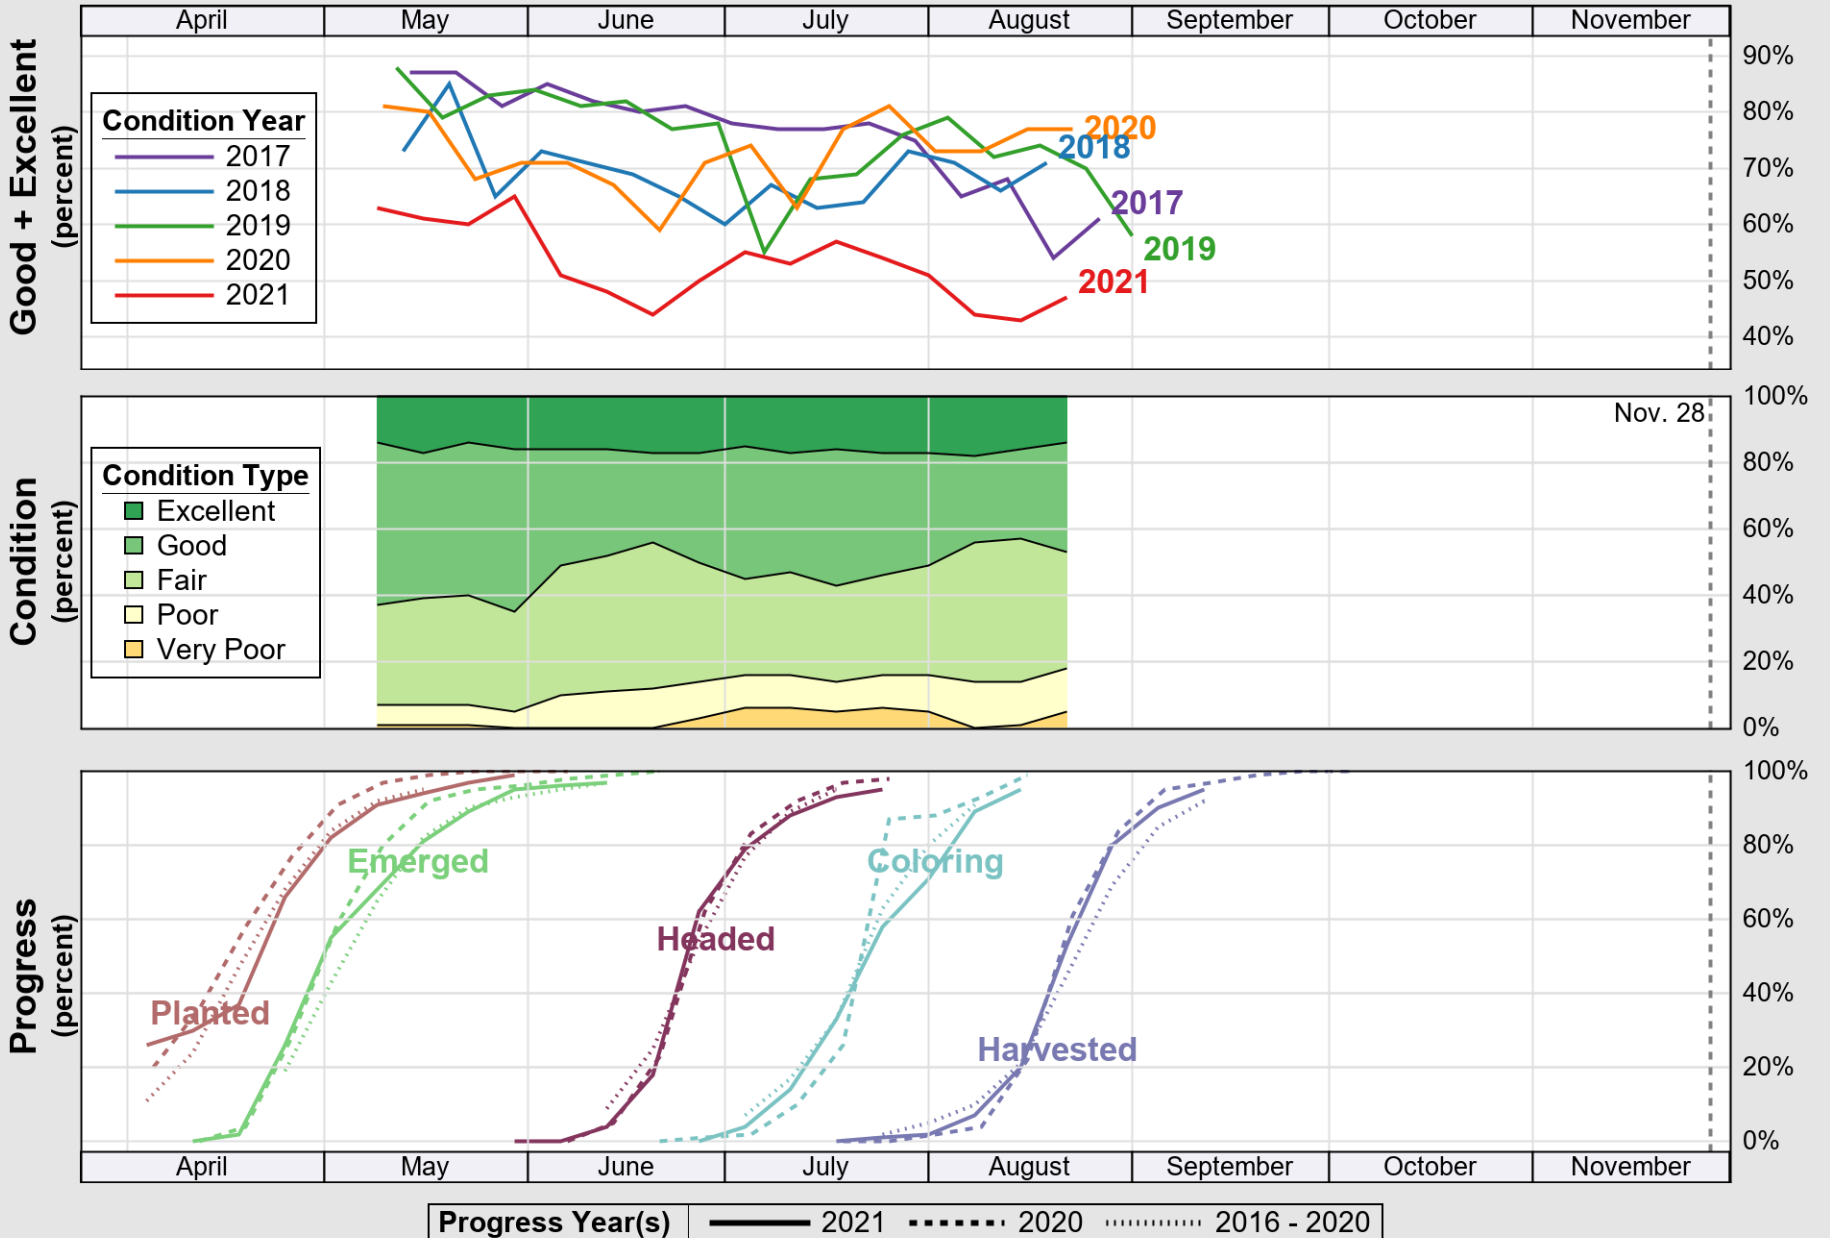

USDA

Crop Progress and Condition: Barley in Colorado , 2021

NASS

Source: National Agricultural Statistics Service (NASS), Crop Progress Report

USDA

Crop Progress and Condition: Corn in Colorado , 2021

NASS

Source: National Agricultural Statistics Service (NASS), Crop Progress Report

USDA

Crop Progress and Condition: Pasture and Range in Colorado , 2021

NASS

Source: National Agricultural Statistics Service (NASS), Crop Progress Report

USDA

Crop Progress and Condition: Sorghum in Colorado , 2021

NASS

Source: National Agricultural Statistics Service (NASS), Crop Progress Report

USDA

Crop Progress and Condition: Sugar Beets in Colorado , 2021

NASS

Source: National Agricultural Statistics Service (NASS), Crop Progress Report