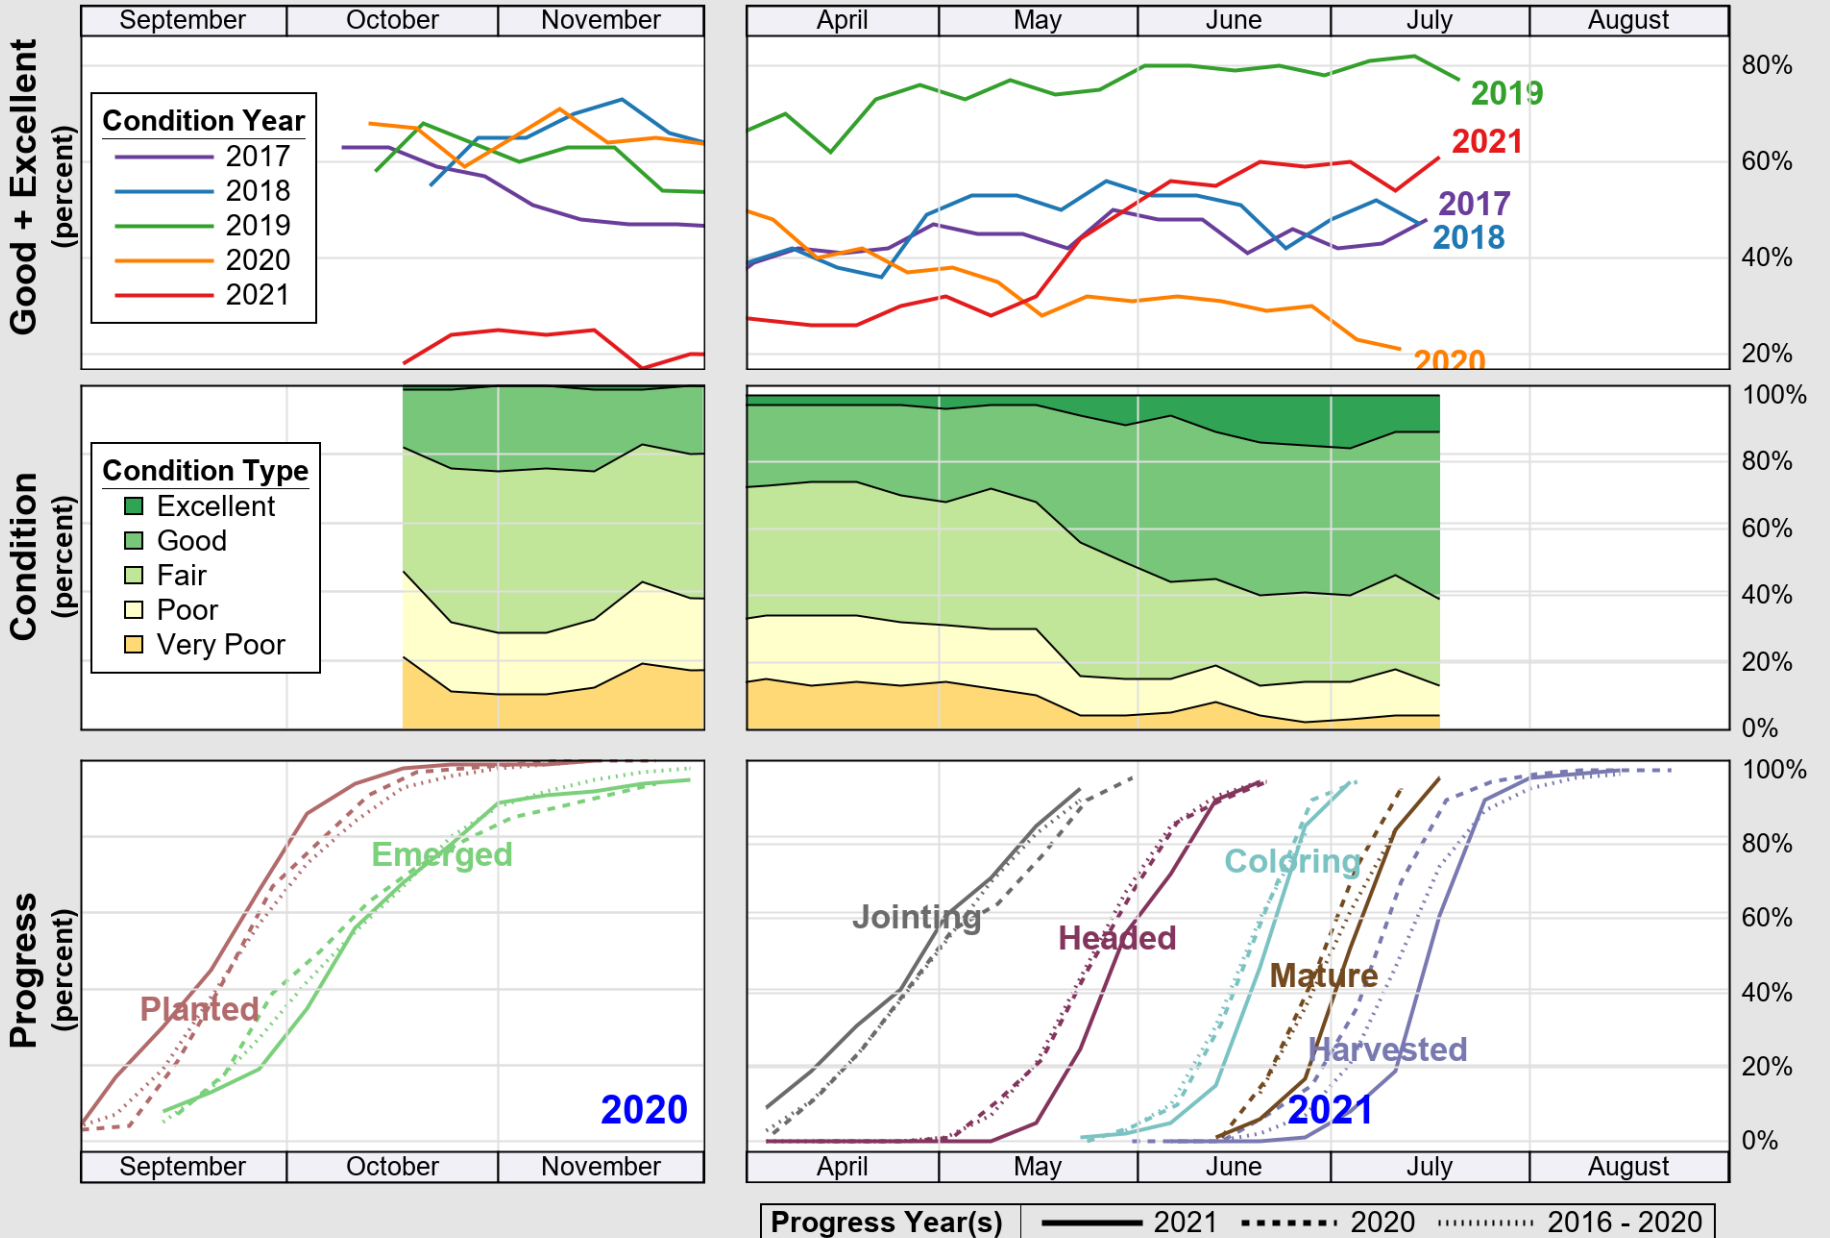

NASS

Source: National Agricultural Statistics Service (NASS), Crop Progress Report

USDA

Crop Progress and Condition: Sugar Beets in Colorado , 2021

NASS

Source: National Agricultural Statistics Service (NASS), Crop Progress Report

USDA

Crop Progress and Condition: Sunflower in Colorado , 2021

NASS

Source: National Agricultural Statistics Service (NASS), Crop Progress Report

USDA

Crop Progress and Condition: Winter Wheat in Colorado , 2021

NASS

Source: National Agricultural Statistics Service (NASS), Crop Progress Report