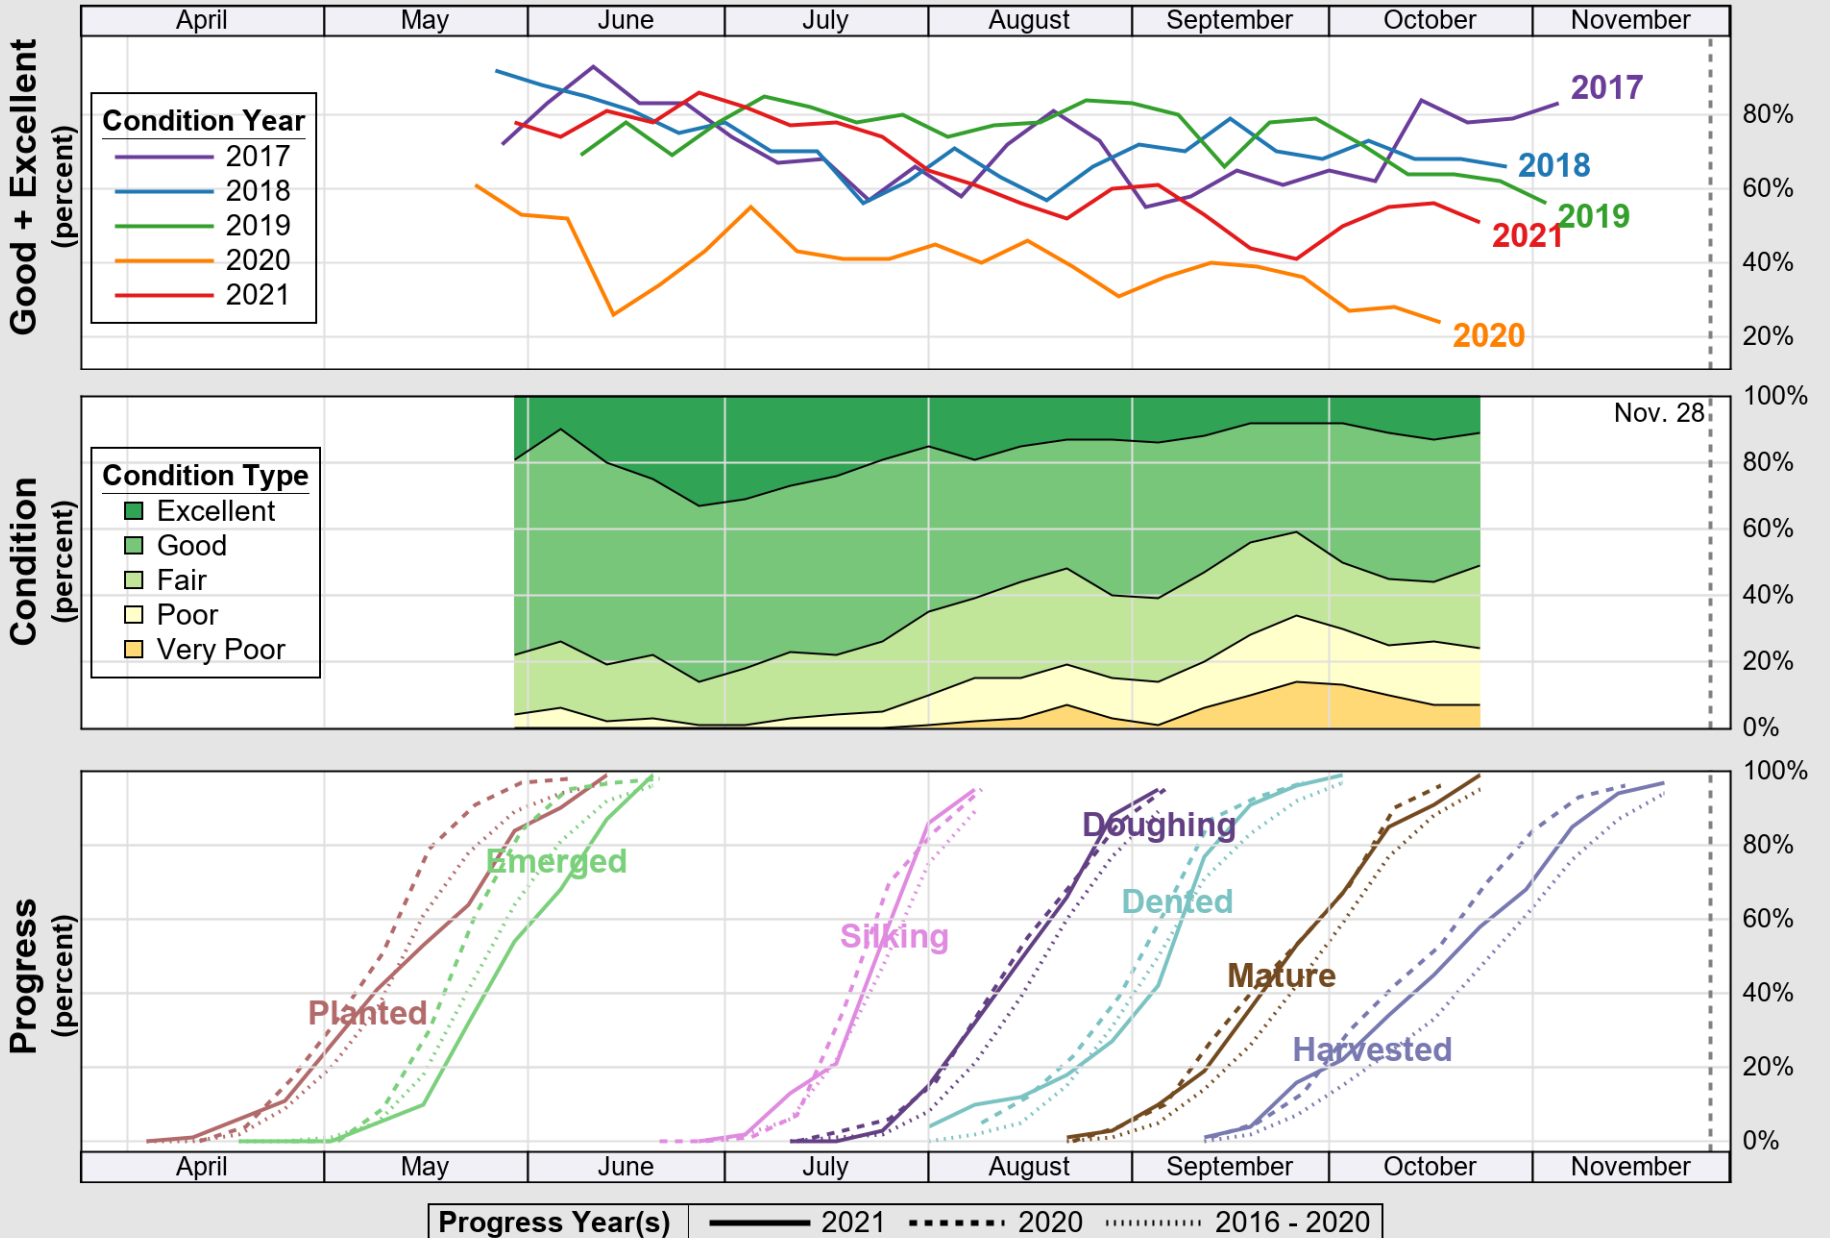

USDA

Crop Progress and Condition: Barley in Colorado , 2021

NASS

Source: National Agricultural Statistics Service (NASS), Crop Progress Report

USDA

Crop Progress and Condition: Corn in Colorado , 2021

NASS

Source: National Agricultural Statistics Service (NASS), Crop Progress Report

USDA

Crop Progress and Condition: Pasture and Range in Colorado , 2021

NASS

Source: National Agricultural Statistics Service (NASS), Crop Progress Report

USDA

Crop Progress and Condition: Sorghum in Colorado , 2021

NASS

Source: National Agricultural Statistics Service (NASS), Crop Progress Report

USDA

Crop Progress and Condition: Sugar Beets in Colorado , 2021

NASS

Source: National Agricultural Statistics Service (NASS), Crop Progress Report