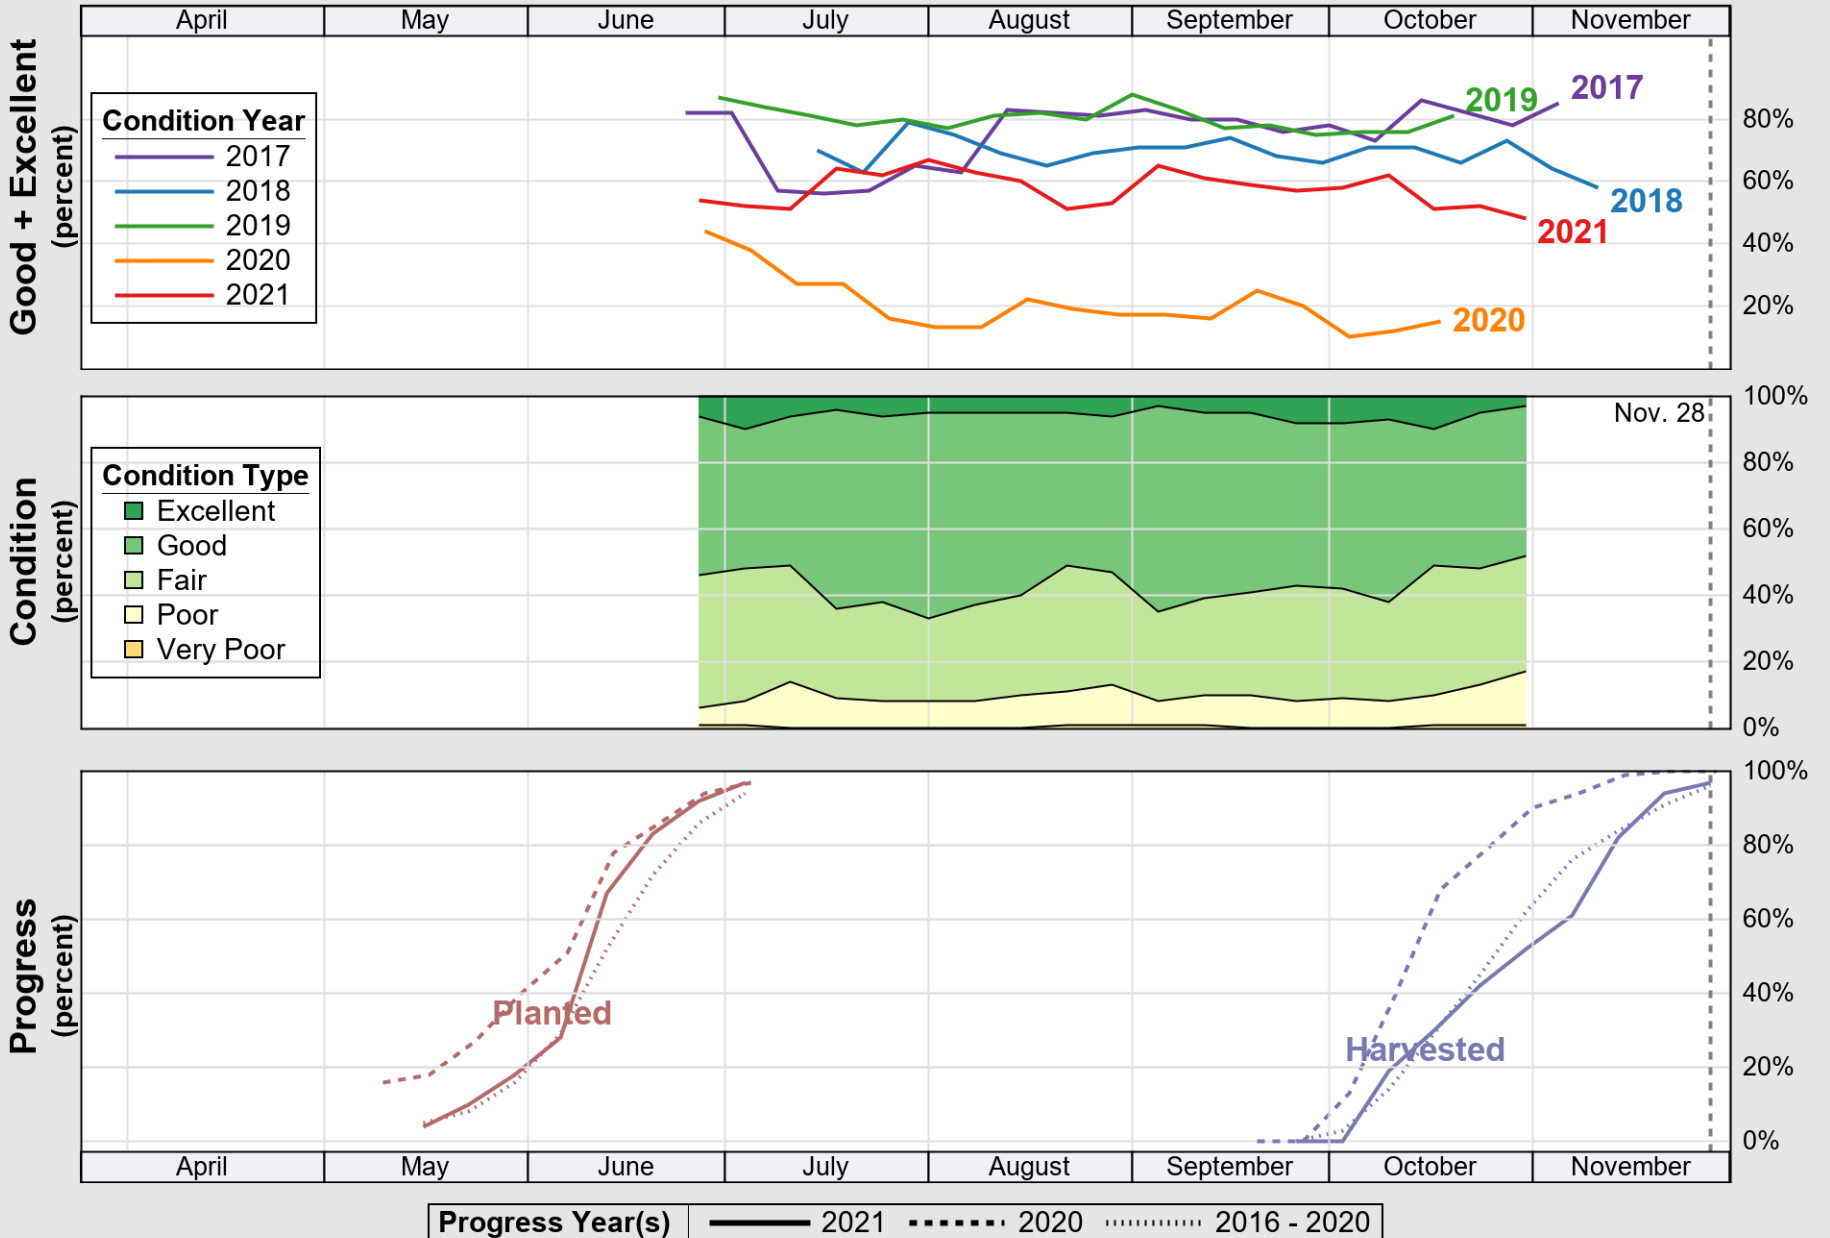

USDA

Crop Progress and Condition: Pasture and Range in Colorado , 2021

NASS

Source: National Agricultural Statistics Service (NASS), Crop Progress Report

USDA

Crop Progress and Condition: Sorghum in Colorado , 2021

NASS

Source: National Agricultural Statistics Service (NASS), Crop Progress Report

USDA

Crop Progress and Condition: Sugar Beets in Colorado , 2021

NASS

Source: National Agricultural Statistics Service (NASS), Crop Progress Report

USDA

Crop Progress and Condition: Sunflower in Colorado , 2021

NASS

Source: National Agricultural Statistics Service (NASS), Crop Progress Report

USDA

Crop Progress and Condition: Winter Wheat in Colorado , 2021