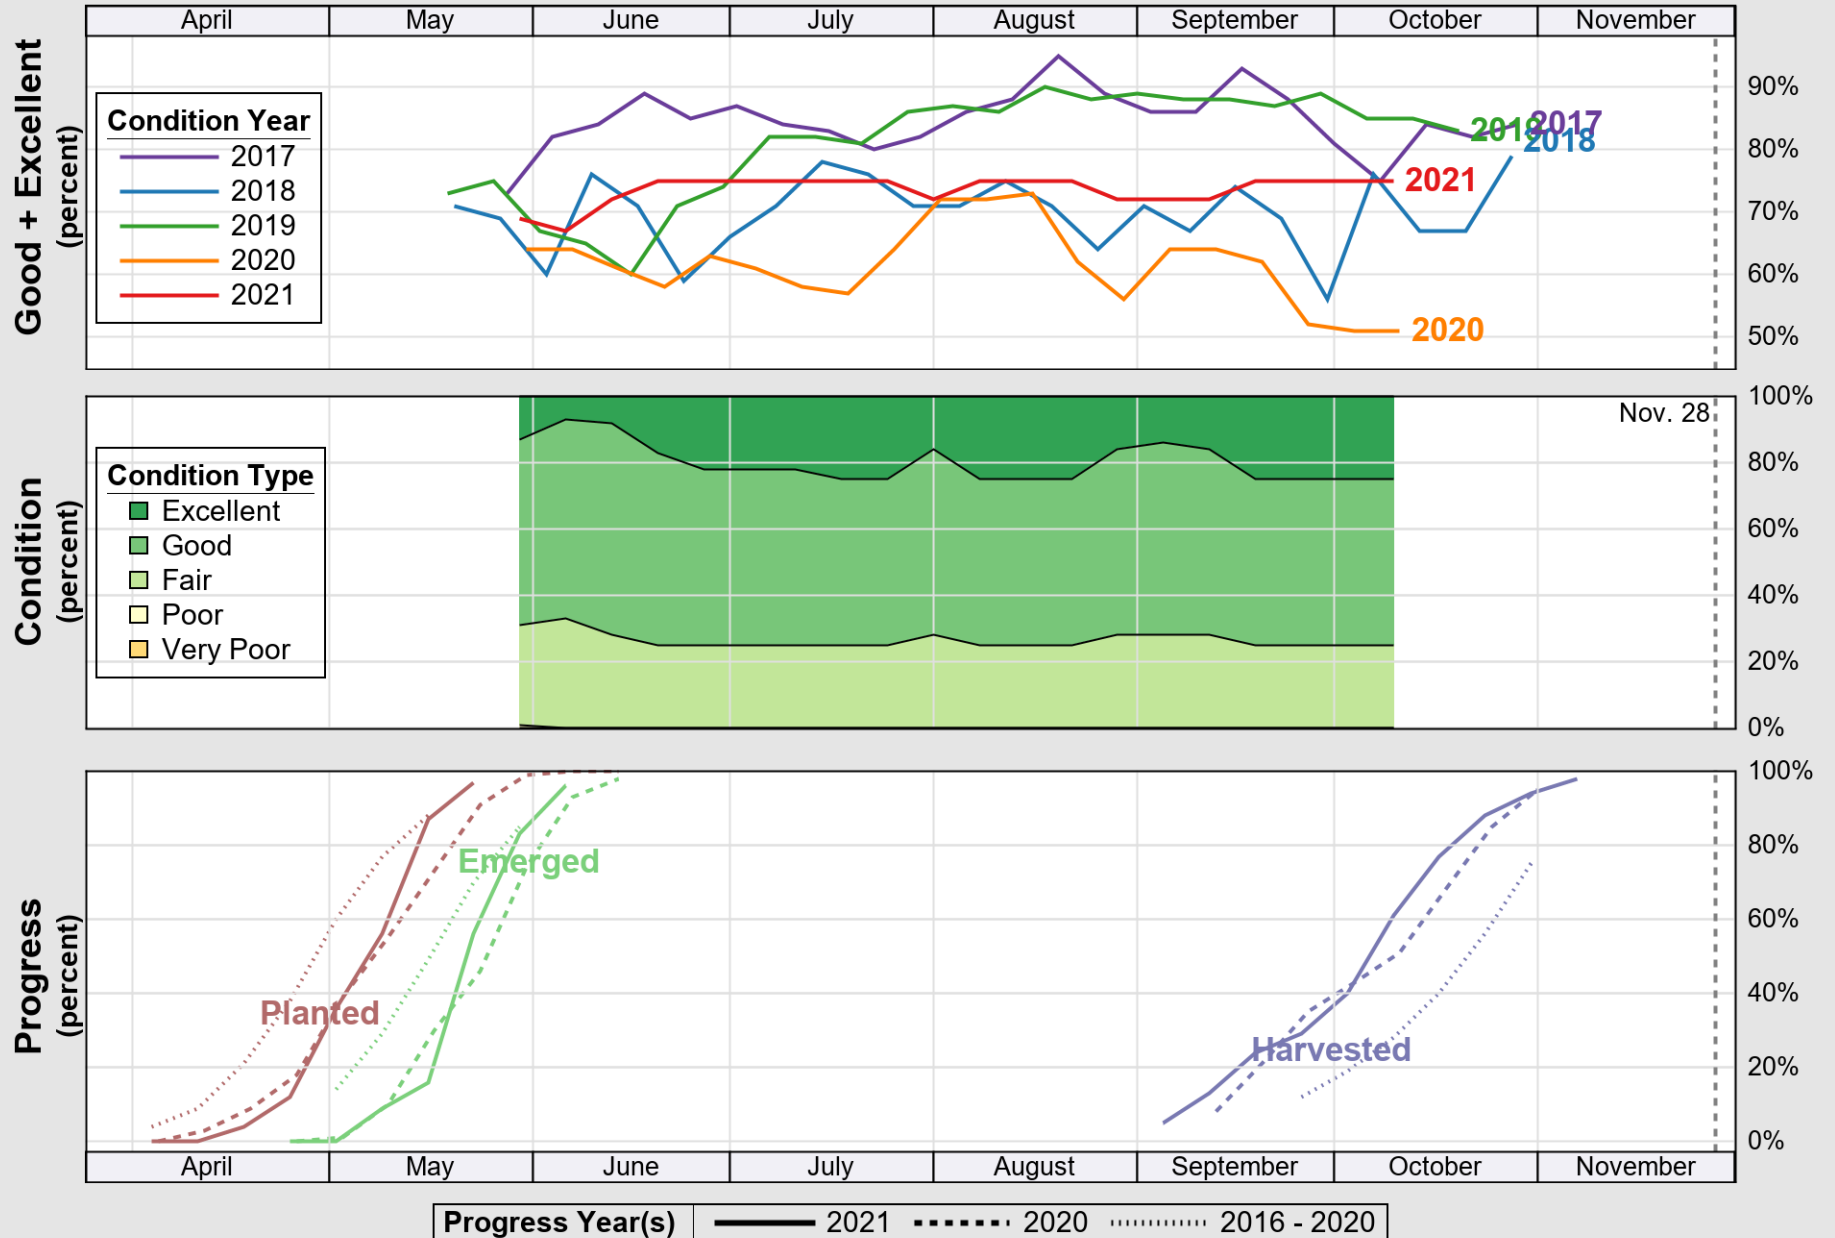

USDA

Crop Progress and Condition: Pasture and Range in Colorado , 2021

NASS

Source: National Agricultural Statistics Service (NASS), Crop Progress Report

USDA

Crop Progress and Condition: Sorghum in Colorado , 2021

NASS

Source: National Agricultural Statistics Service (NASS), Crop Progress Report

USDA

Crop Progress and Condition: Sugar Beets in Colorado , 2021

NASS

Source: National Agricultural Statistics Service (NASS), Crop Progress Report

USDA

Crop Progress and Condition: Sunflower in Colorado , 2021

NASS

Source: National Agricultural Statistics Service (NASS), Crop Progress Report

USDA

Crop Progress and Condition: Winter Wheat in Colorado , 2021