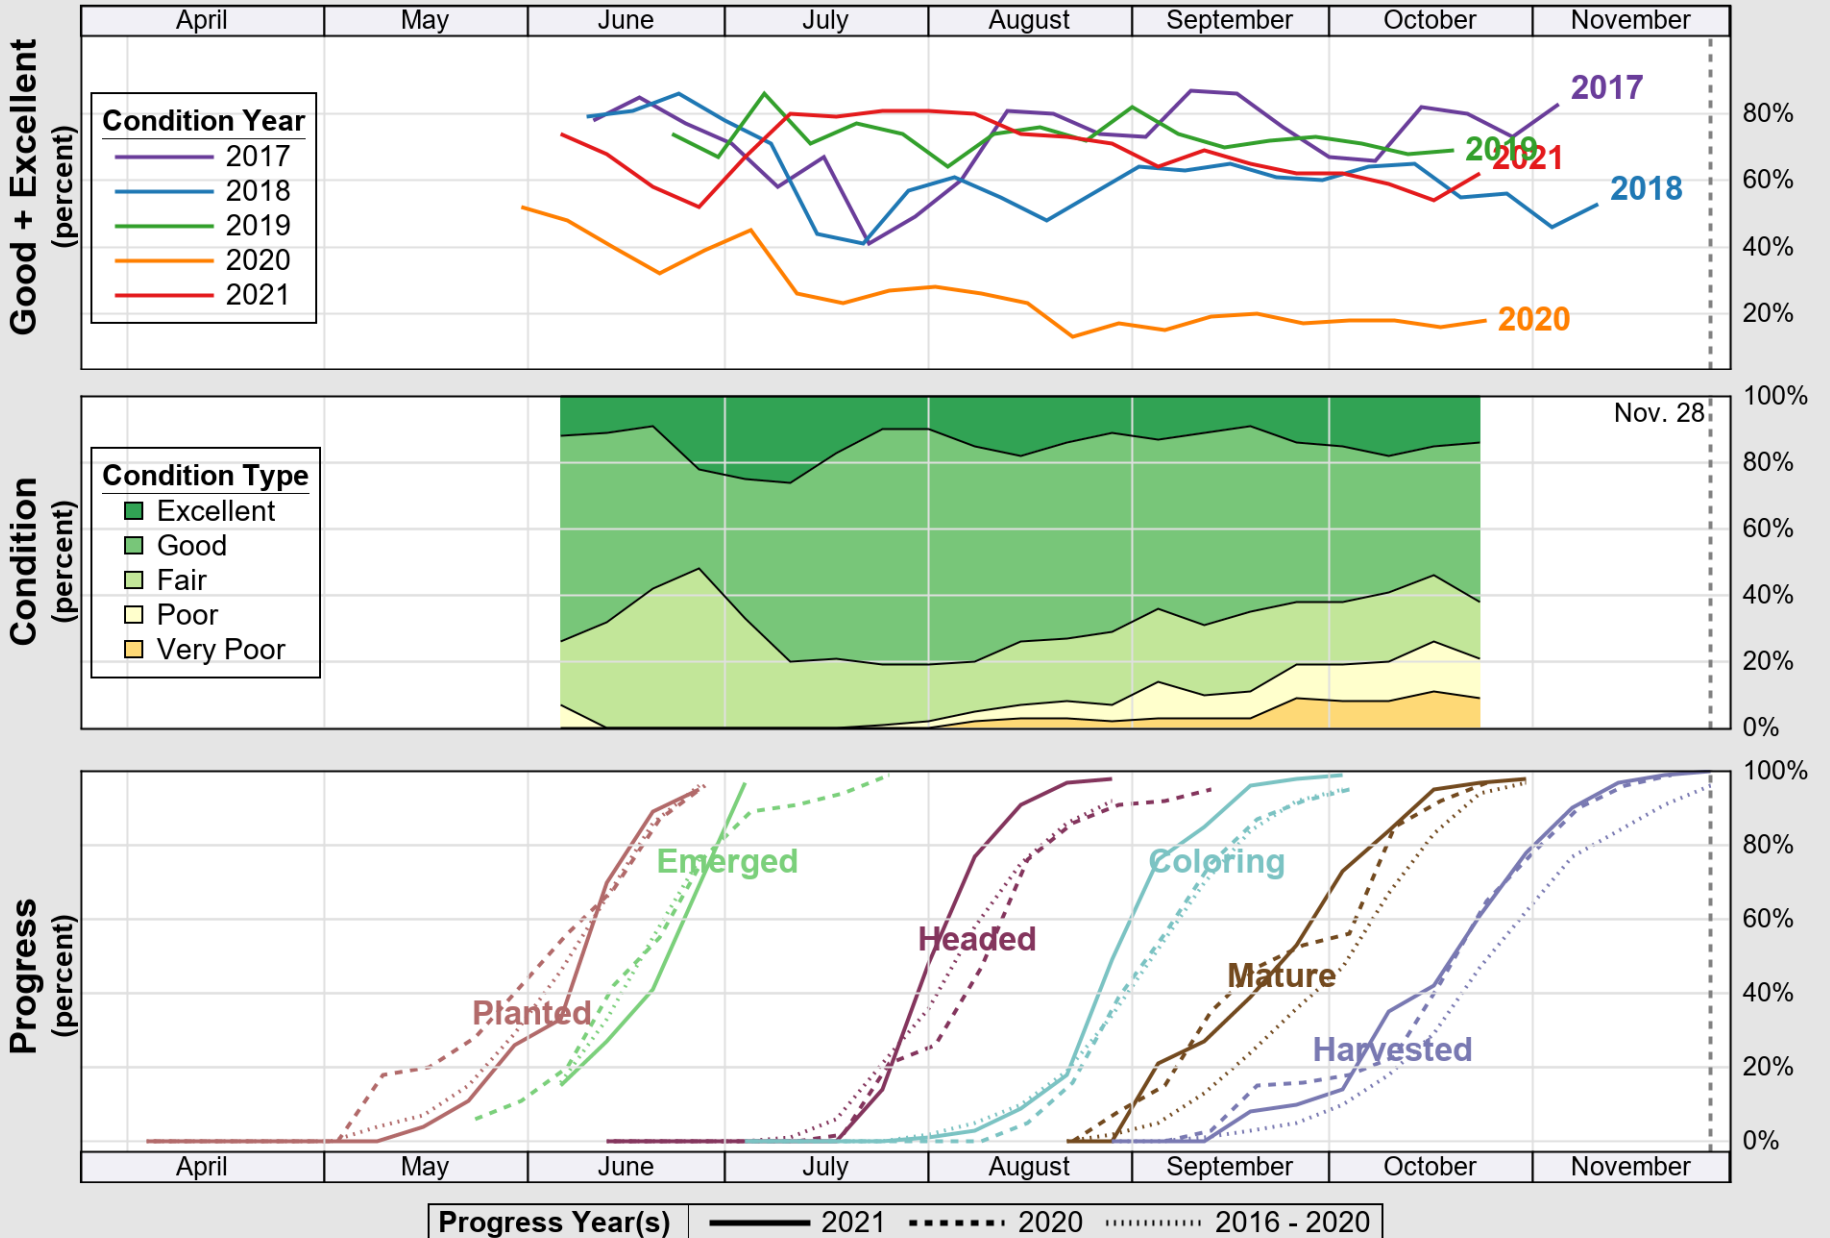

USDA

Crop Progress and Condition: Barley in Colorado , 2021

NASS

Source: National Agricultural Statistics Service (NASS), Crop Progress Report

USDA

Crop Progress and Condition: Corn in Colorado , 2021

NASS

Source: National Agricultural Statistics Service (NASS), Crop Progress Report

USDA

Crop Progress and Condition: Pasture and Range in Colorado , 2021

NASS

Source: National Agricultural Statistics Service (NASS), Crop Progress Report

USDA

Crop Progress and Condition: Sorghum in Colorado , 2021

NASS

Source: National Agricultural Statistics Service (NASS), Crop Progress Report

USDA

Crop Progress and Condition: Sugar Beets in Colorado , 2021

NASS

Source: National Agricultural Statistics Service (NASS), Crop Progress Report

USDA

Crop Progress and Condition: Sunflower in Colorado , 2021

NASS

Source: National Agricultural Statistics Service (NASS), Crop Progress Report

USDA

Crop Progress and Condition: Winter Wheat in Colorado , 2021