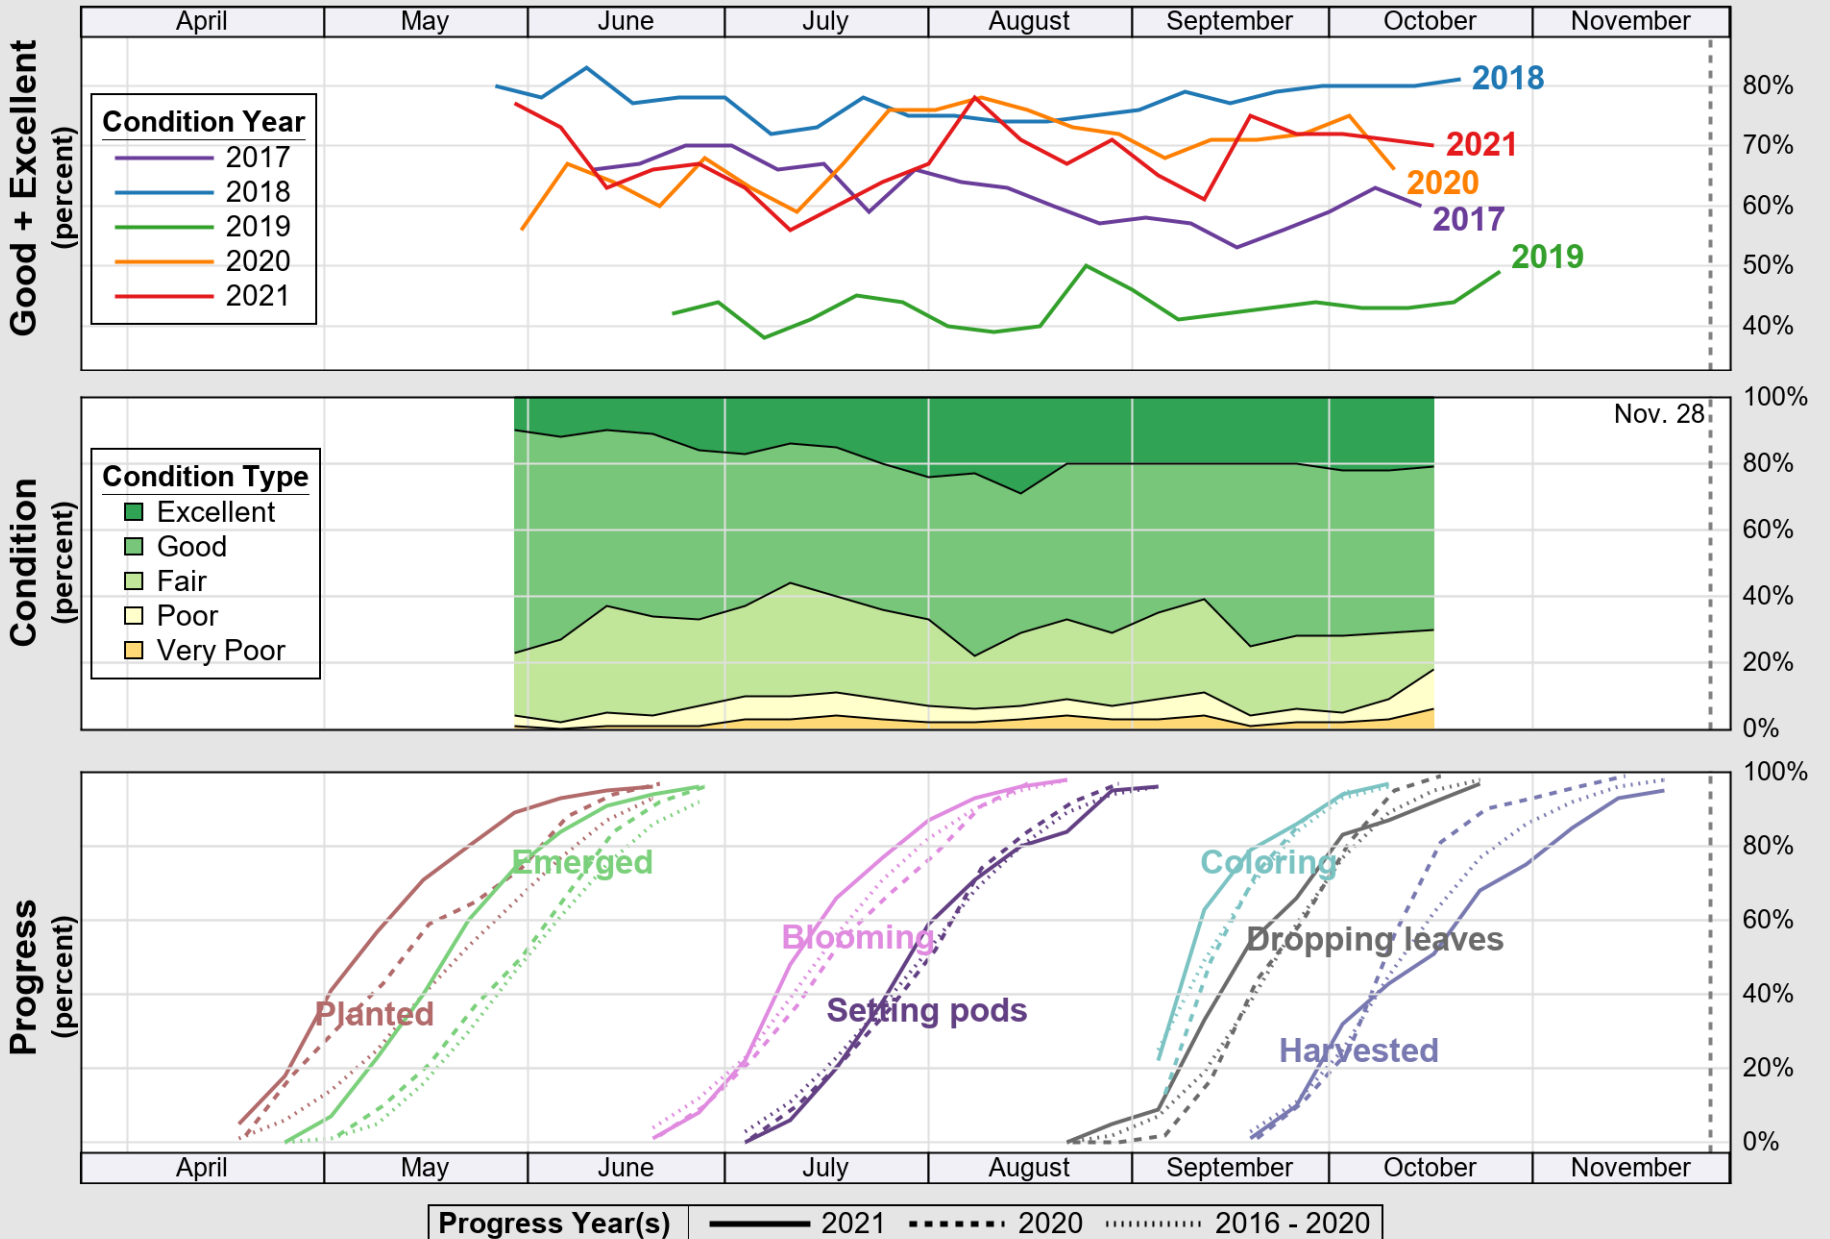

USDA

Crop Progress and Condition: Corn in Illinois , 2021

NASS

Source: National Agricultural Statistics Service (NASS), Crop Progress Report

USDA

Crop Progress and Condition: Pasture and Range in Illinois , 2021

NASS

Source: National Agricultural Statistics Service (NASS), Crop Progress Report

USDA

Crop Progress and Condition: Soybeans in Illinois , 2021

NASS

Source: National Agricultural Statistics Service (NASS), Crop Progress Report

USDA

Crop Progress and Condition: Winter Wheat in Illinois , 2021

NASS

Source: National Agricultural Statistics Service (NASS), Crop Progress Report