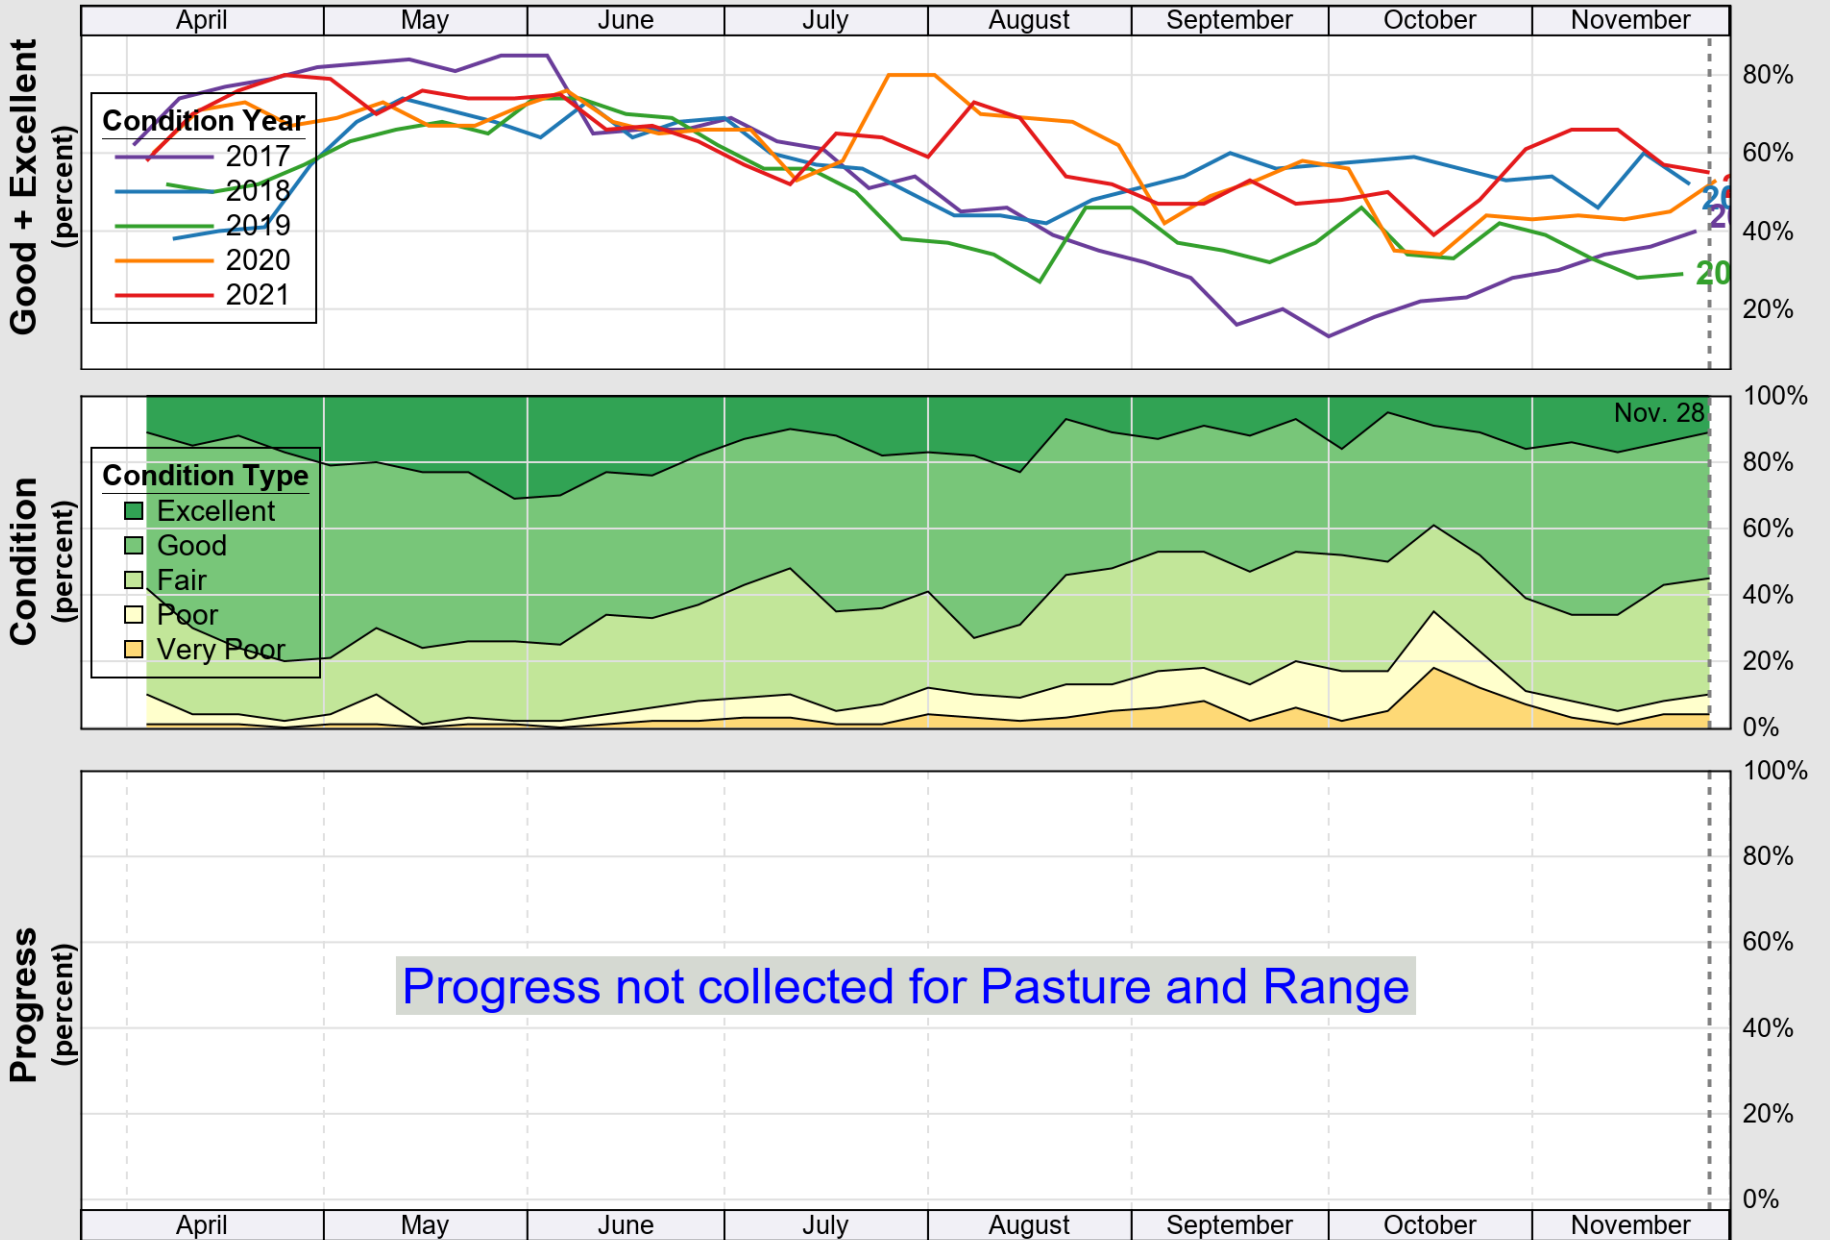

USDA

Crop Progress and Condition: Corn in Illinois , 2021

NASS

Source: National Agricultural Statistics Service (NASS), Crop Progress Report

USDA

Crop Progress and Condition: Pasture and Range in Illinois , 2021

NASS

Source: National Agricultural Statistics Service (NASS), Crop Progress Report

USDA

Crop Progress and Condition: Soybeans in Illinois , 2021

NASS

Source: National Agricultural Statistics Service (NASS), Crop Progress Report

USDA

Crop Progress and Condition: Winter Wheat in Illinois , 2021

NASS

Source: National Agricultural Statistics Service (NASS), Crop Progress Report