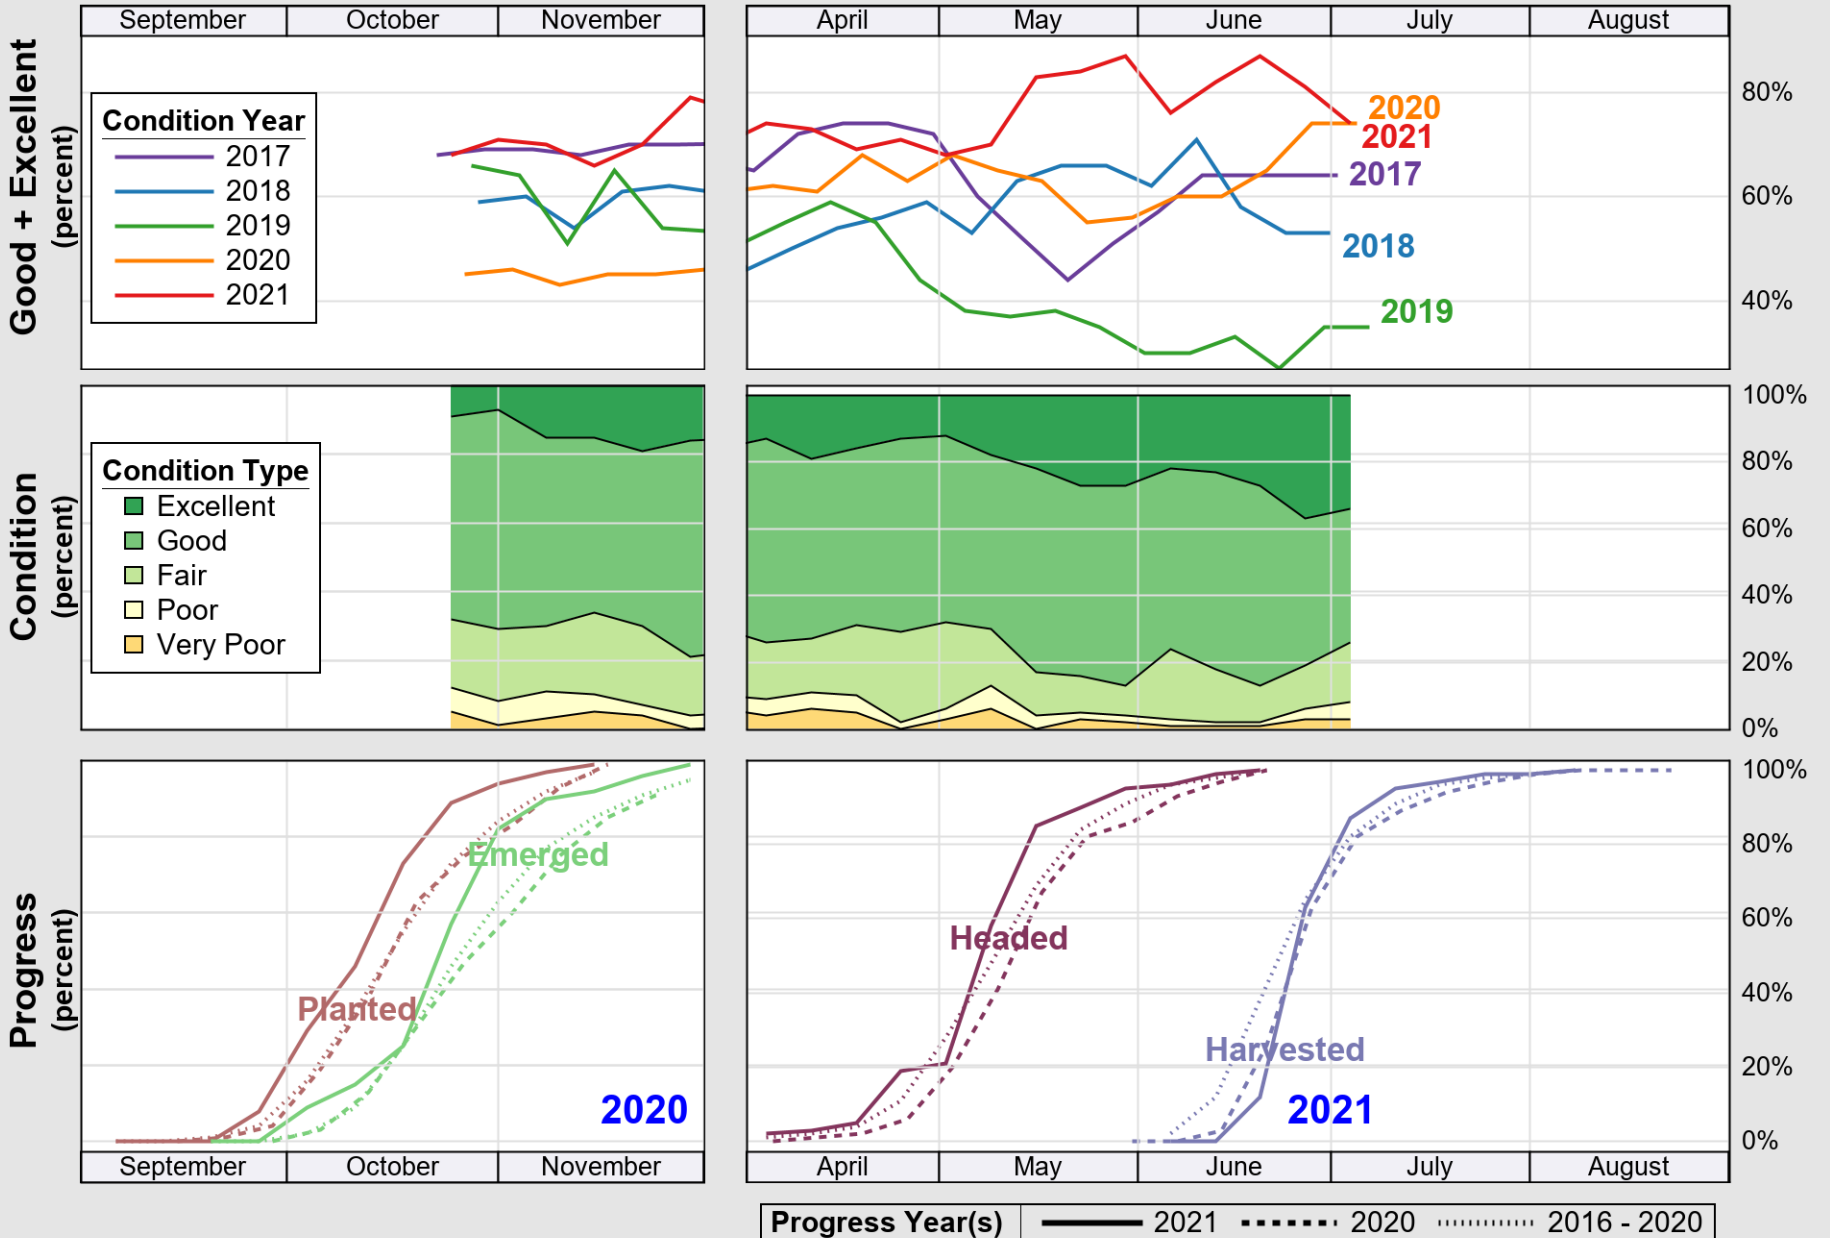

USDA

Crop Progress and Condition: Corn in Illinois , 2021

NASS

Source: National Agricultural Statistics Service (NASS), Crop Progress Report

USDA

Crop Progress and Condition: Pasture and Range in Illinois , 2021

NASS

Source: National Agricultural Statistics Service (NASS), Crop Progress Report

USDA

Crop Progress and Condition: Soybeans in Illinois , 2021

NASS

Source: National Agricultural Statistics Service (NASS), Crop Progress Report

USDA

Crop Progress and Condition: Winter Wheat in Illinois , 2021

NASS

Source: National Agricultural Statistics Service (NASS), Crop Progress Report