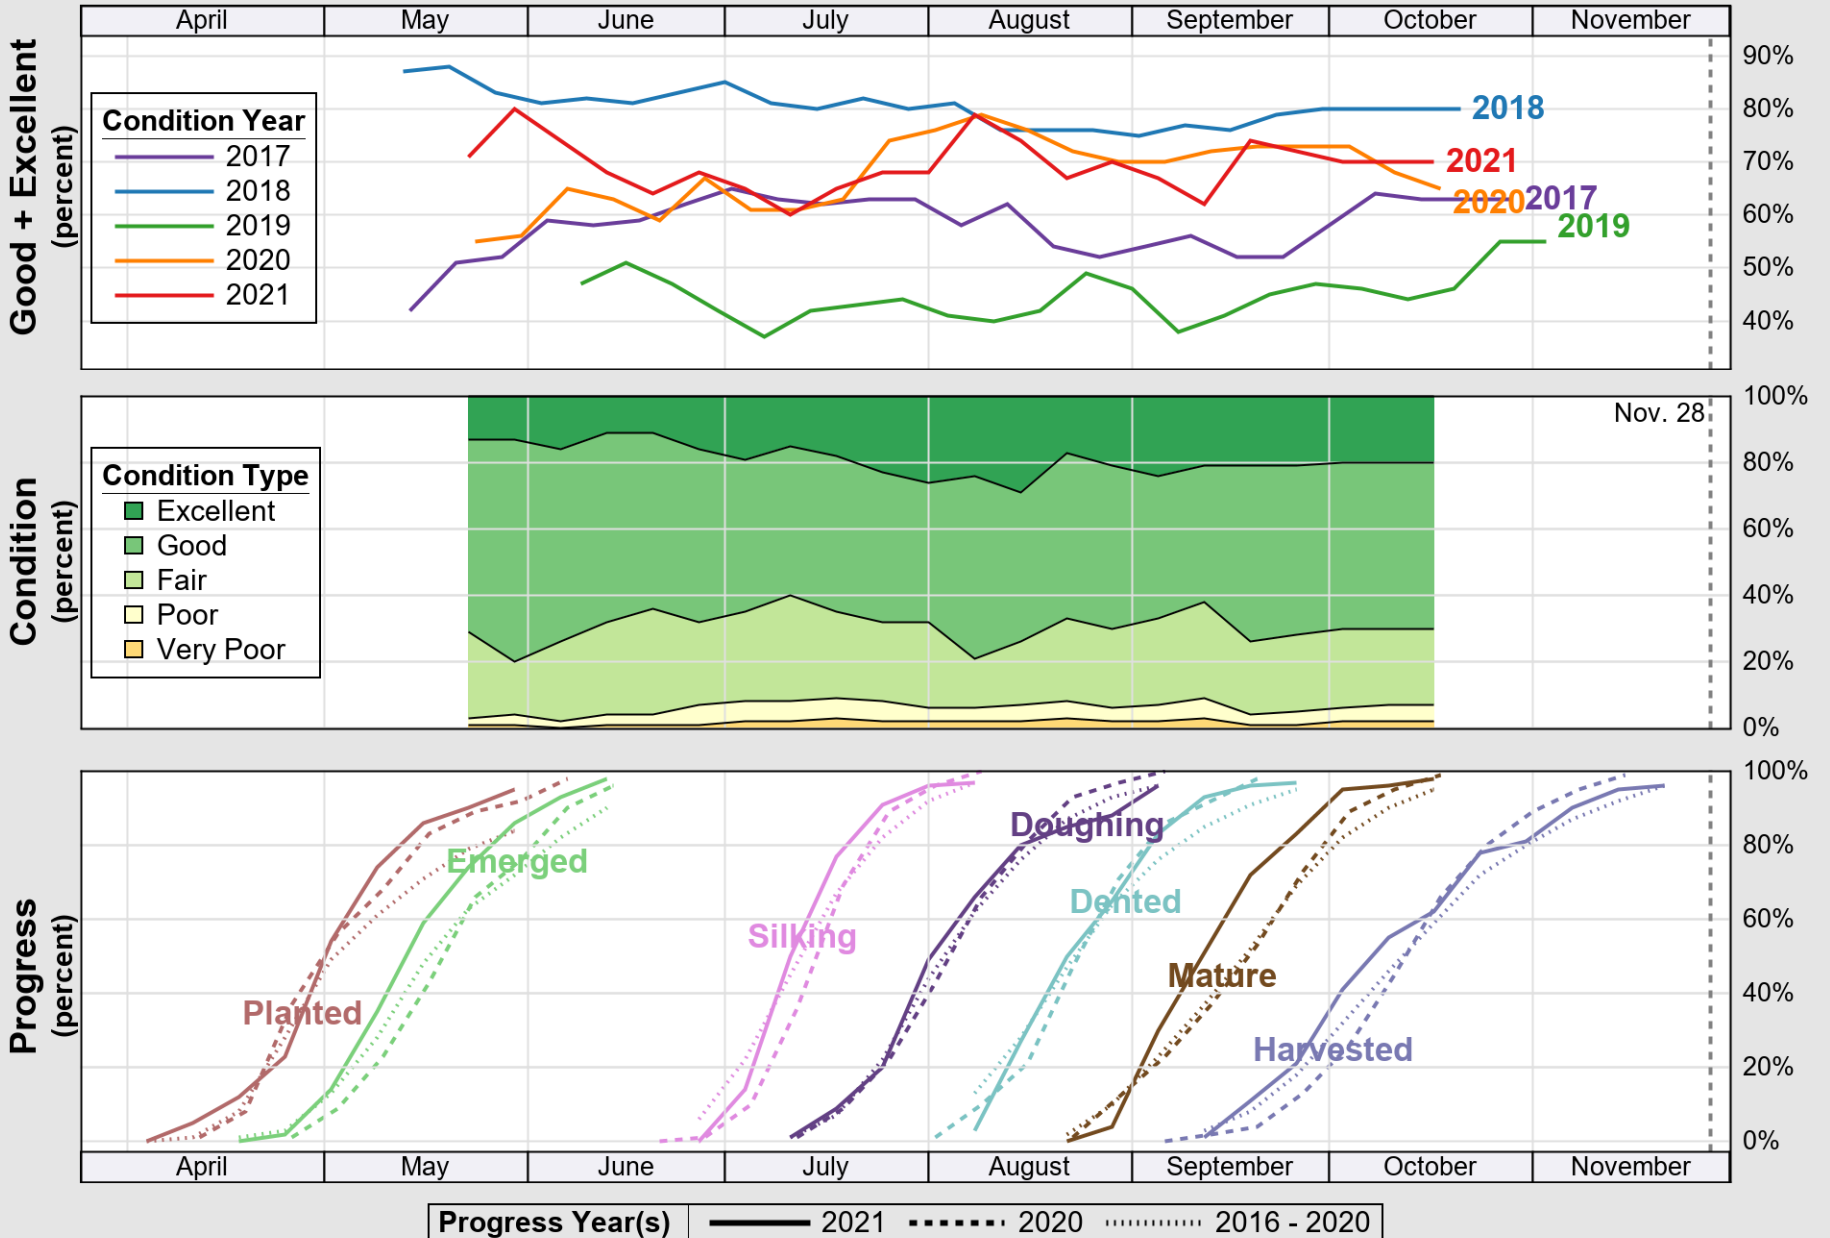

USDA

Crop Progress and Condition: Corn in Illinois , 2021

NASS

Source: National Agricultural Statistics Service (NASS), Crop Progress Report

USDA

Crop Progress and Condition: Pasture and Range in Illinois , 2021

NASS

Source: National Agricultural Statistics Service (NASS), Crop Progress Report

USDA

Crop Progress and Condition: Soybeans in Illinois , 2021

NASS

Source: National Agricultural Statistics Service (NASS), Crop Progress Report

USDA

Crop Progress and Condition: Winter Wheat in Illinois , 2021

NASS

Source: National Agricultural Statistics Service (NASS), Crop Progress Report