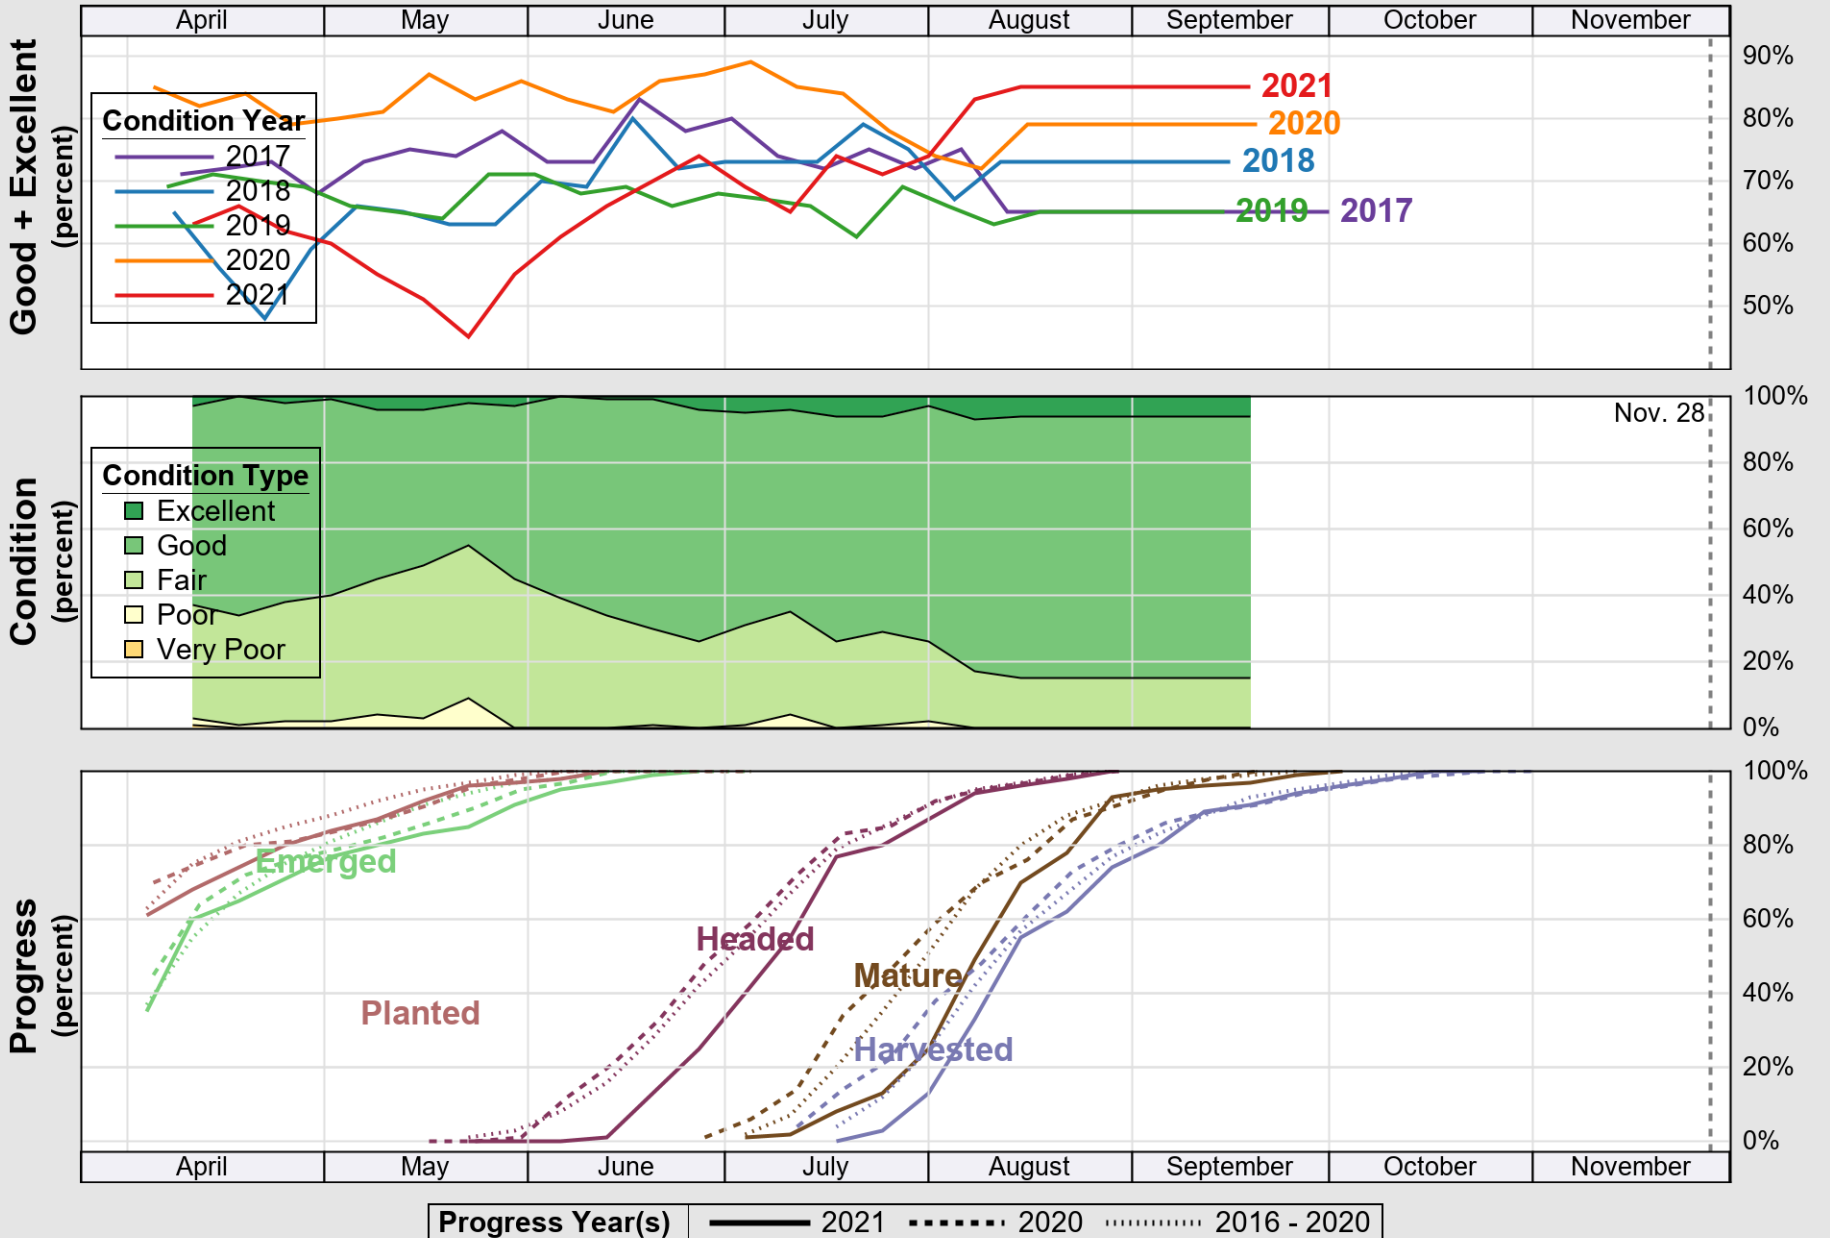

USDA

Crop Progress and Condition: Corn in Louisiana , 2021

NASS

Source: National Agricultural Statistics Service (NASS), Crop Progress Report

USDA

Crop Progress and Condition: Cotton in Louisiana , 2021

NASS

Progress Year(s) ——— 2021 2020 2016 - 2020

Source: National Agricultural Statistics Service (NASS), Crop Progress Report

USDA

Crop Progress and Condition: Pasture and Range in Louisiana, 2021

NASS

Source: National Agricultural Statistics Service (NASS), Crop Progress Report

USDA

Crop Progress and Condition: Rice in Louisiana , 2021

NASS

Source: National Agricultural Statistics Service (NASS), Crop Progress Report

USDA

Crop Progress and Condition: Soybeans in Louisiana , 2021

NASS

Source: National Agricultural Statistics Service (NASS), Crop Progress Report

USDA

Crop Progress and Condition: Winter Wheat in Louisiana, 2021

NASS

Source: National Agricultural Statistics Service (NASS), Crop Progress Report