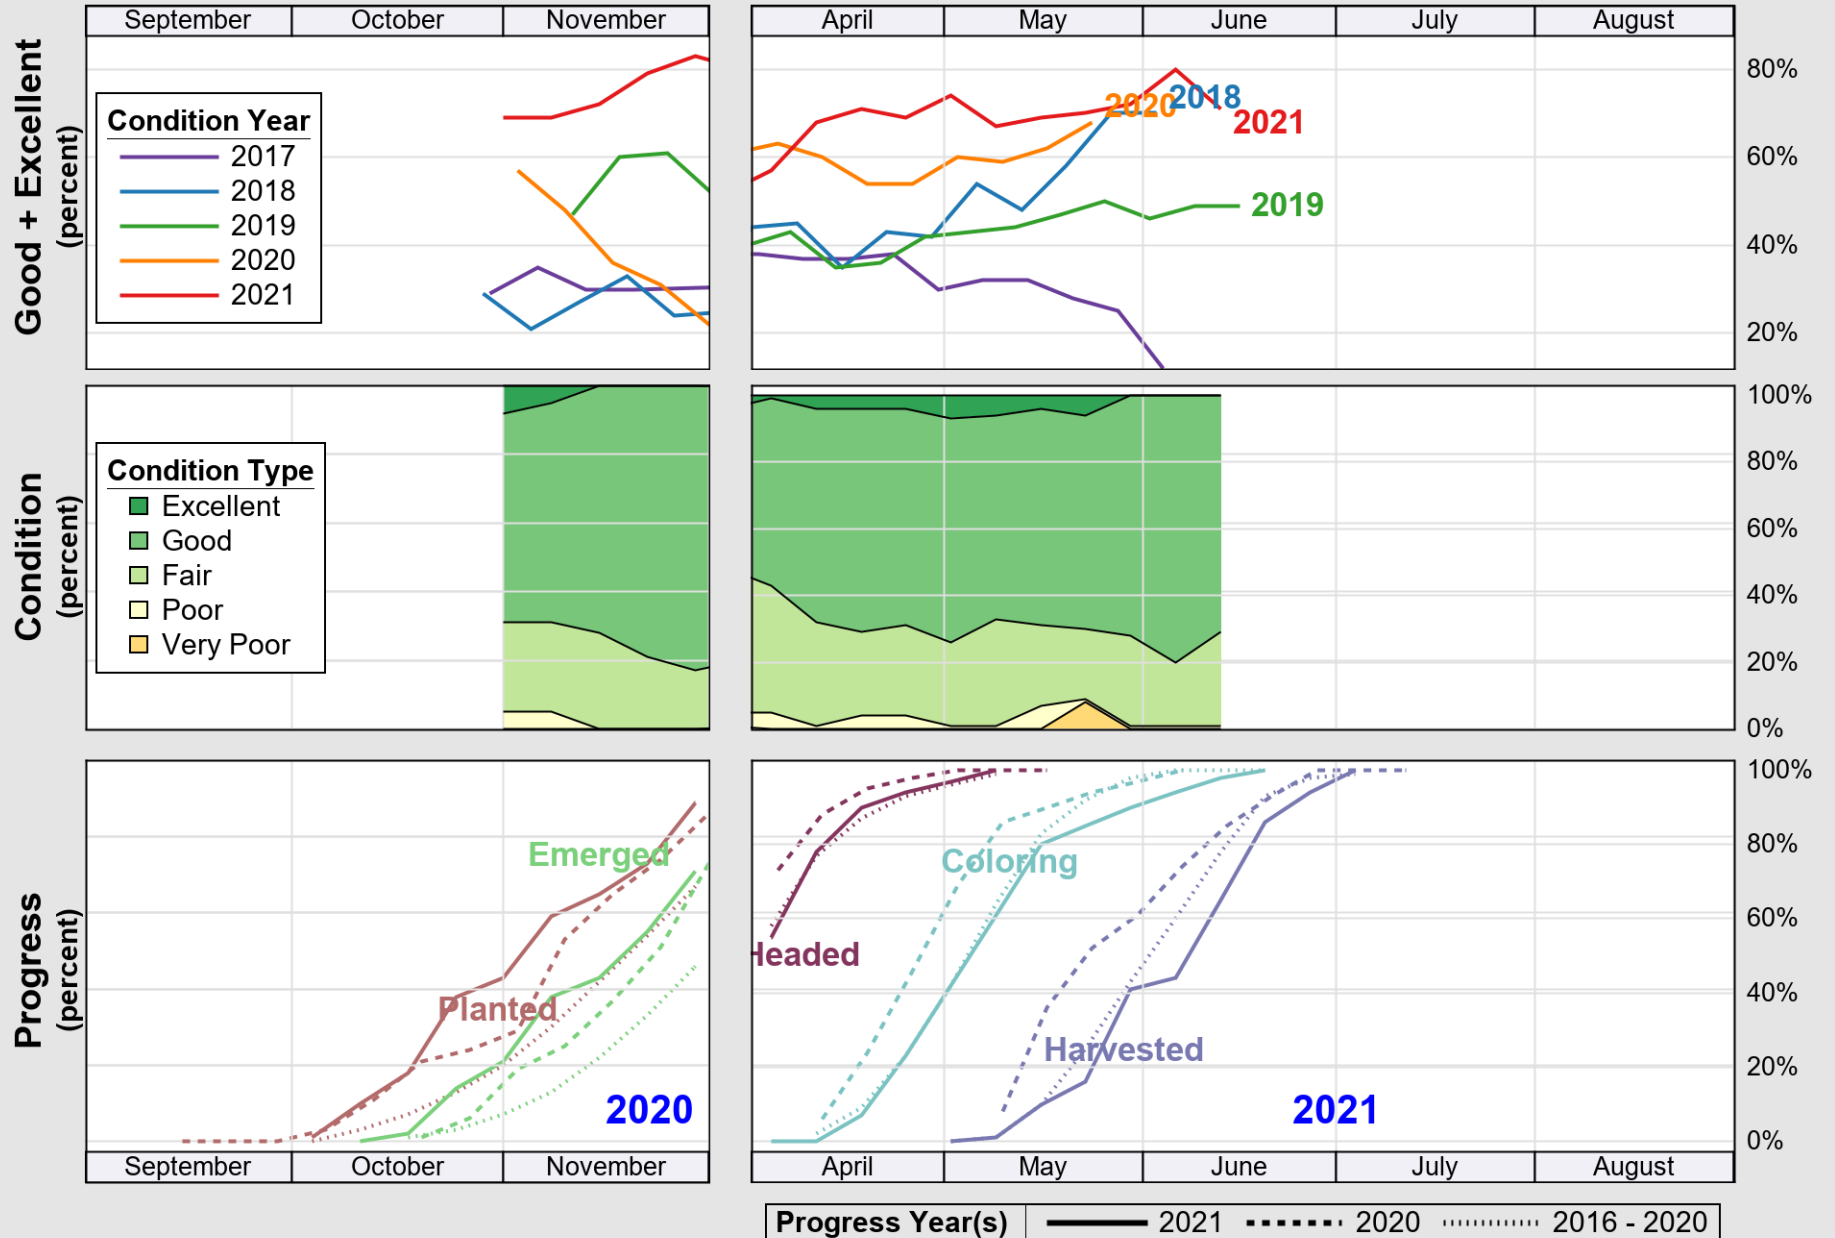

Progress Year(s) ——— 2021 2020 2016 - 2020

Source: National Agricultural Statistics Service (NASS), Crop Progress Report

USDA

Crop Progress and Condition: Pasture and Range in Louisiana, 2021

NASS

Source: National Agricultural Statistics Service (NASS), Crop Progress Report

USDA

Crop Progress and Condition: Rice in Louisiana , 2021

NASS

Source: National Agricultural Statistics Service (NASS), Crop Progress Report

USDA

Crop Progress and Condition: Soybeans in Louisiana , 2021

NASS

Source: National Agricultural Statistics Service (NASS), Crop Progress Report

USDA

Crop Progress and Condition: Winter Wheat in Louisiana, 2021

NASS

Source: National Agricultural Statistics Service (NASS), Crop Progress Report