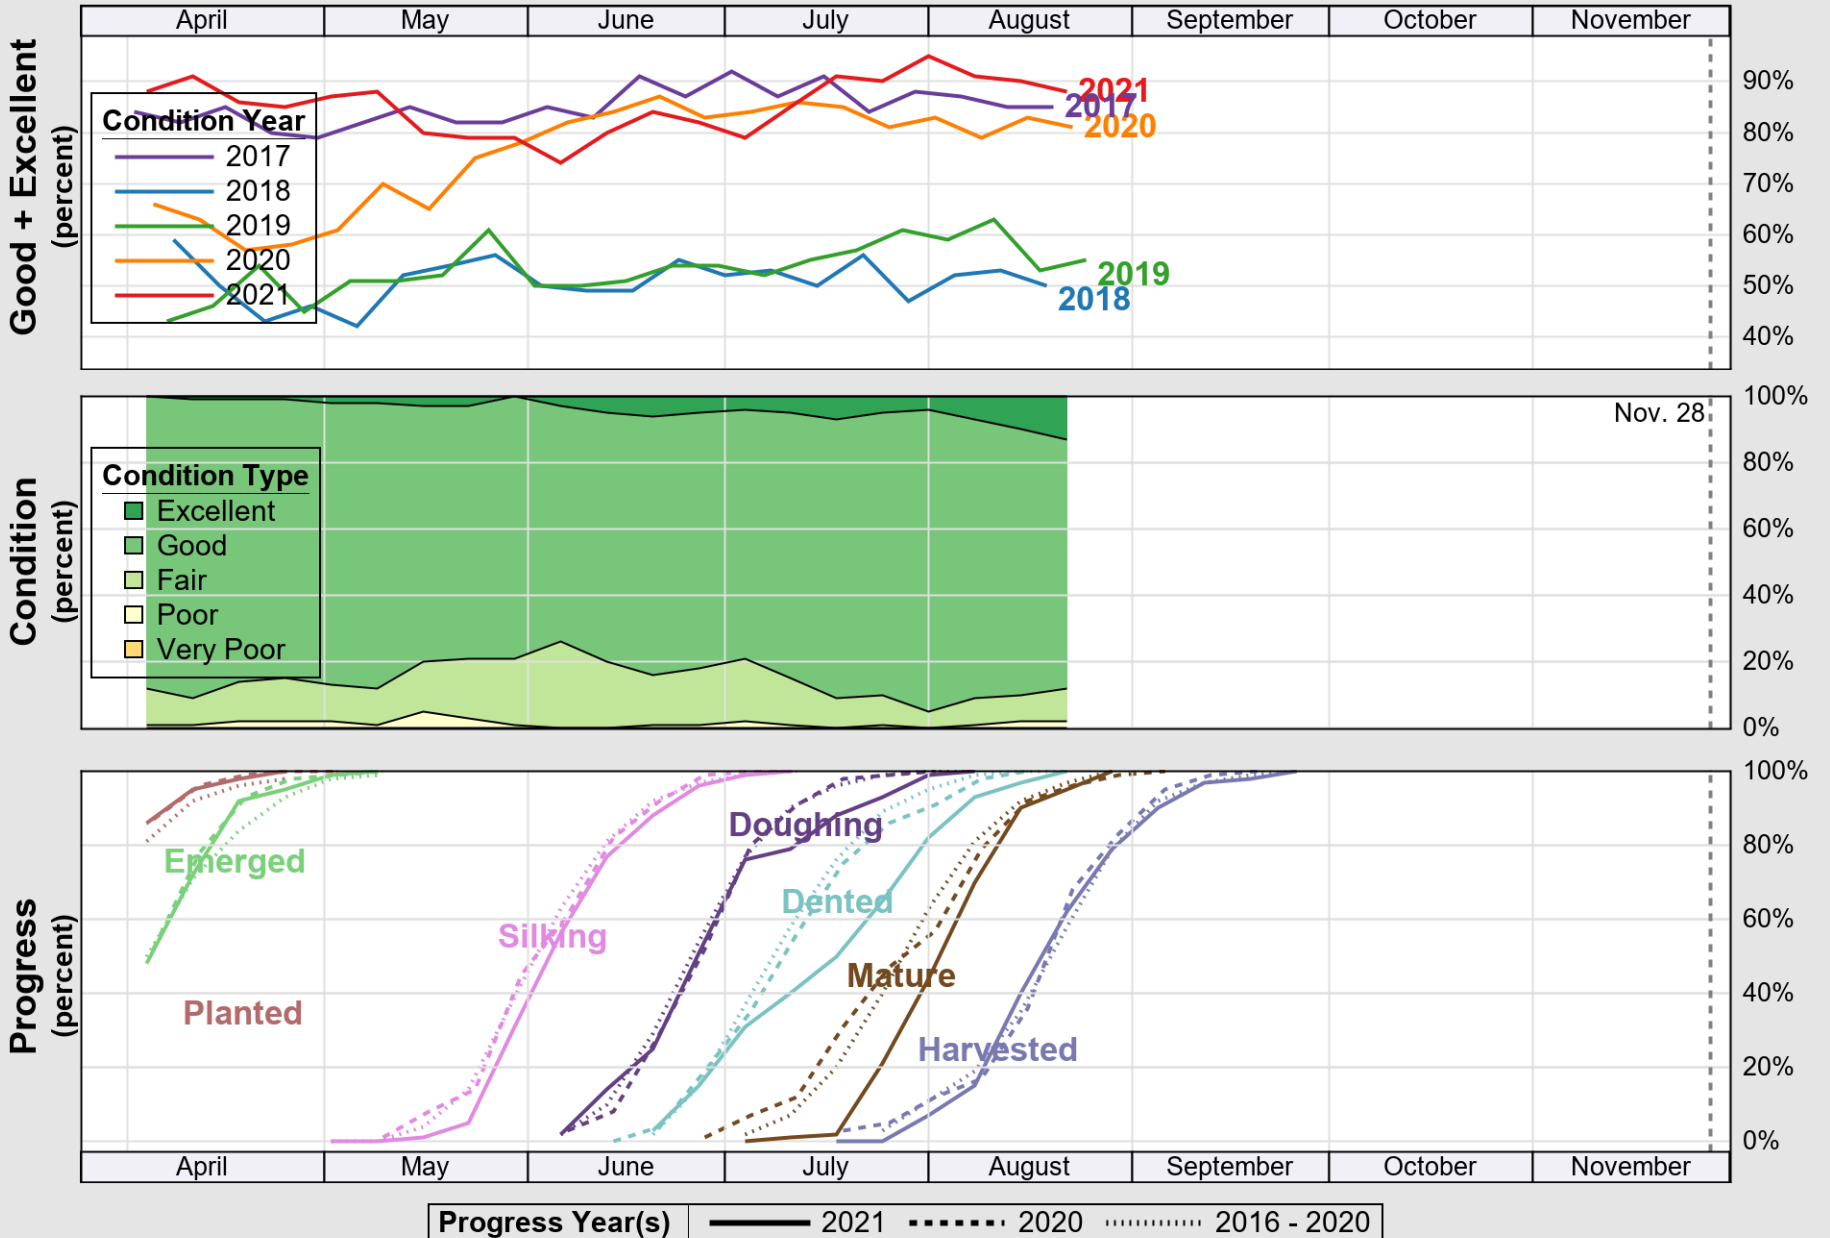

USDA

Crop Progress and Condition: Corn in Louisiana , 2021

NASS

Source: National Agricultural Statistics Service (NASS), Crop Progress Report

USDA

Crop Progress and Condition: Cotton in Louisiana , 2021

NASS

Progress Year(s) ——— 2021 2020 2016 - 2020

Source: National Agricultural Statistics Service (NASS), Crop Progress Report

USDA

Crop Progress and Condition: Pasture and Range in Louisiana, 2021

NASS

Source: National Agricultural Statistics Service (NASS), Crop Progress Report

USDA

Crop Progress and Condition: Rice in Louisiana , 2021

NASS

Source: National Agricultural Statistics Service (NASS), Crop Progress Report

USDA

Crop Progress and Condition: Soybeans in Louisiana , 2021

NASS