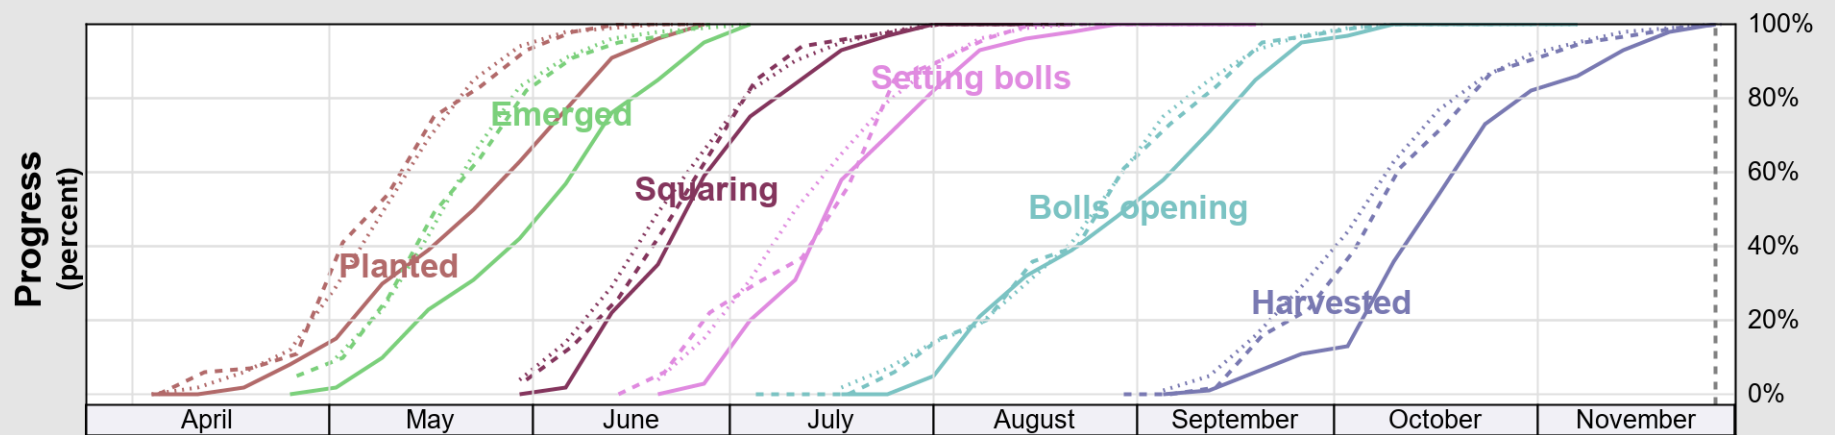

USDA

Crop Progress and Condition: Corn in Louisiana , 2021

NASS

Source: National Agricultural Statistics Service (NASS), Crop Progress Report

USDA

Crop Progress and Condition: Cotton in Louisiana , 2021

NASS

Progress Year(s) ——— 2021 2020 2016 - 2020

Source: National Agricultural Statistics Service (NASS), Crop Progress Report

USDA

Crop Progress and Condition: Pasture and Range in Louisiana, 2021

NASS

Source: National Agricultural Statistics Service (NASS), Crop Progress Report