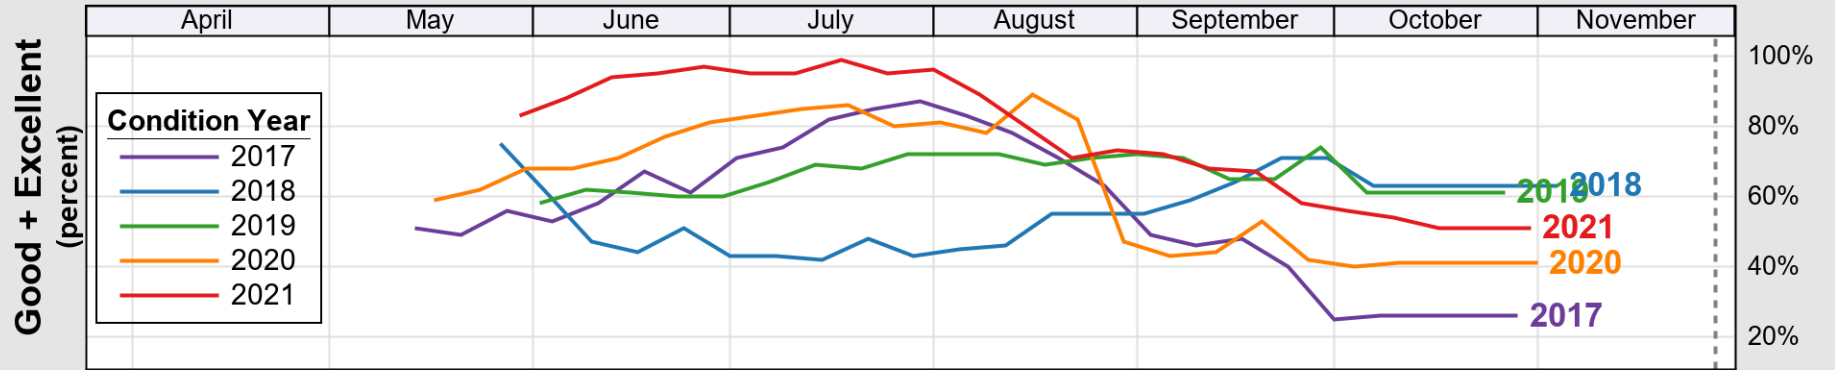

USDA

Crop Progress and Condition: Corn in Louisiana , 2021

NASS

Source: National Agricultural Statistics Service (NASS), Crop Progress Report

USDA

Crop Progress and Condition: Cotton in Louisiana , 2021

NASS