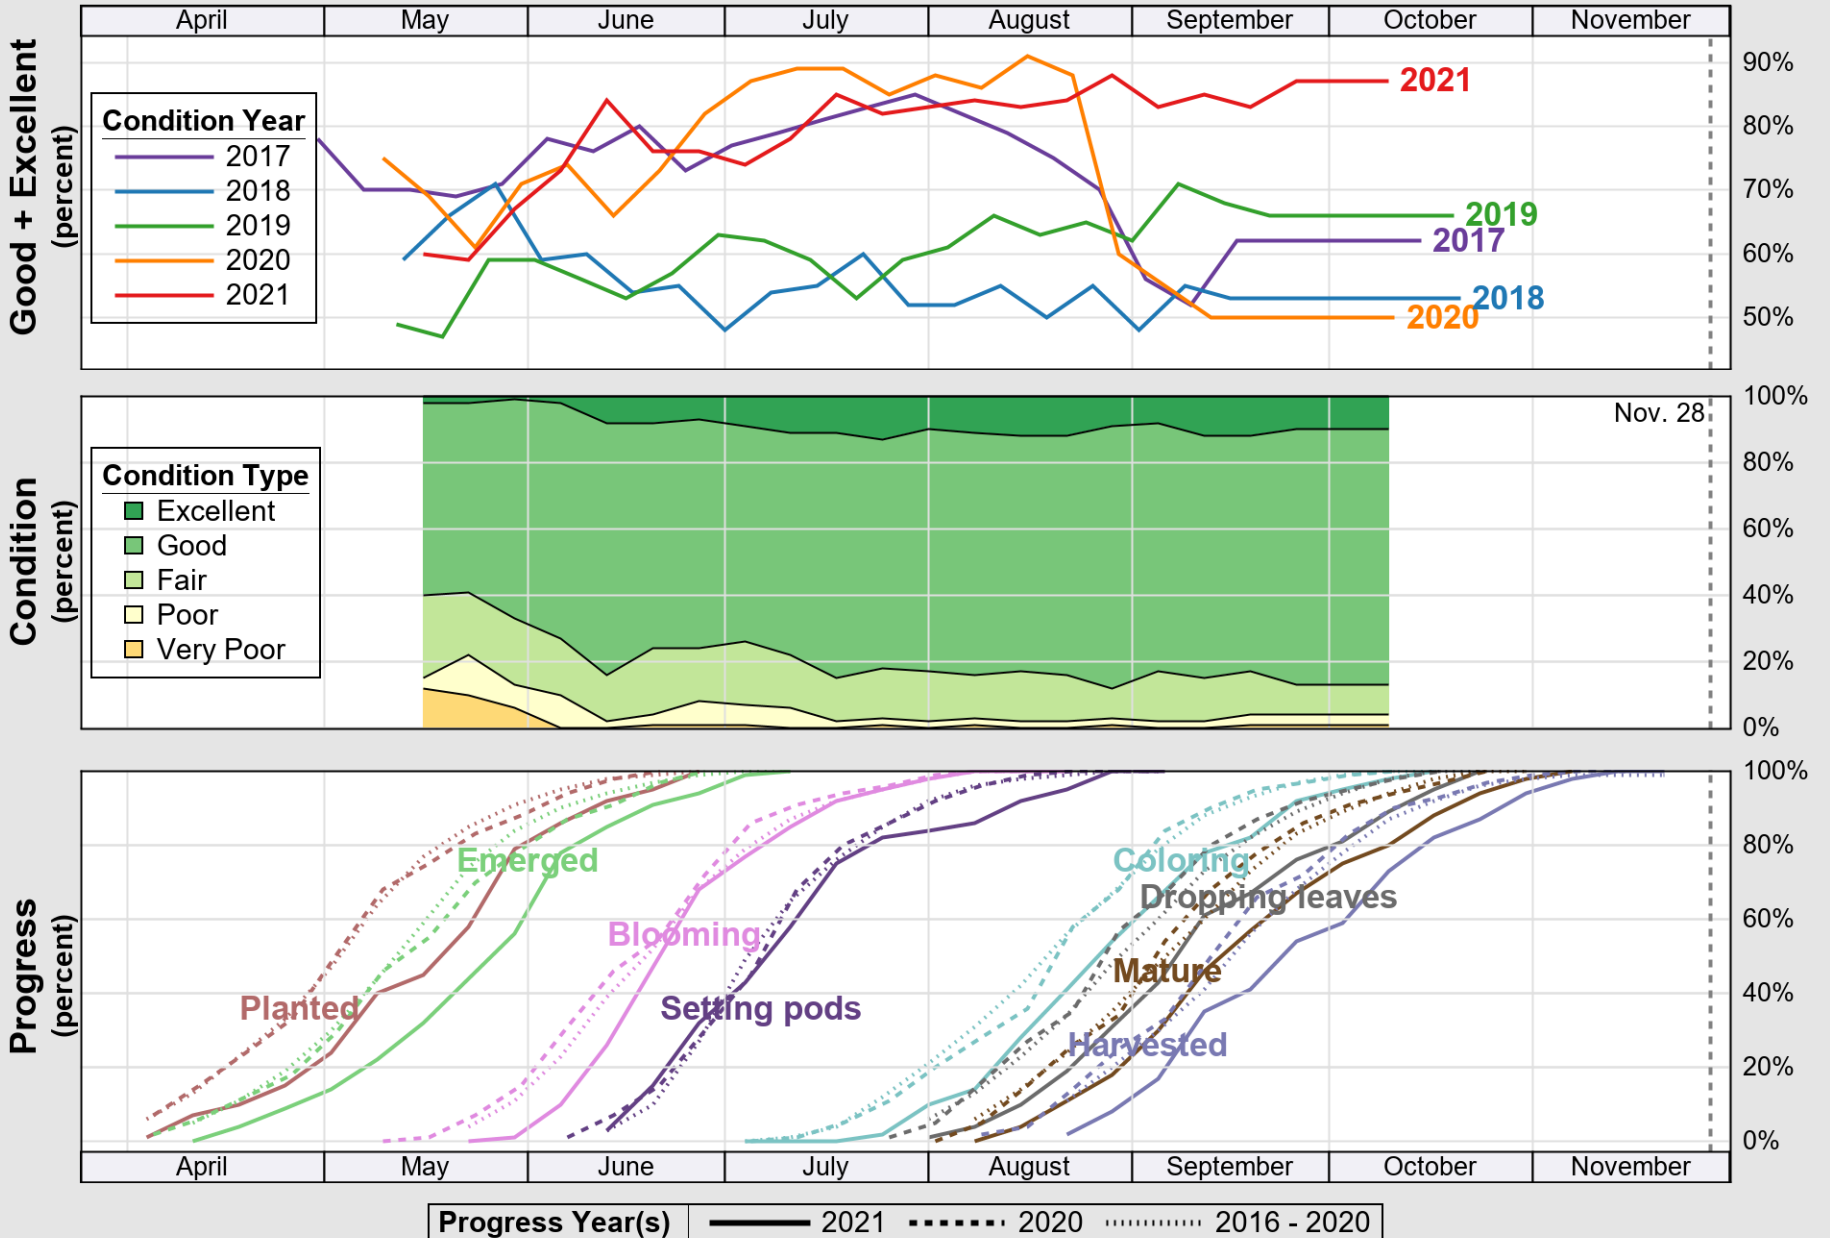

Progress Year(s) ——— 2021 2020 2016 - 2020

Source: National Agricultural Statistics Service (NASS), Crop Progress Report

USDA

Crop Progress and Condition: Pasture and Range in Louisiana, 2021

NASS

Source: National Agricultural Statistics Service (NASS), Crop Progress Report

USDA

Crop Progress and Condition: Rice in Louisiana , 2021

NASS

Source: National Agricultural Statistics Service (NASS), Crop Progress Report

USDA

Crop Progress and Condition: Soybeans in Louisiana , 2021

NASS

Source: National Agricultural Statistics Service (NASS), Crop Progress Report

USDA

Crop Progress and Condition: Winter Wheat in Louisiana, 2021

NASS

Source: National Agricultural Statistics Service (NASS), Crop Progress Report