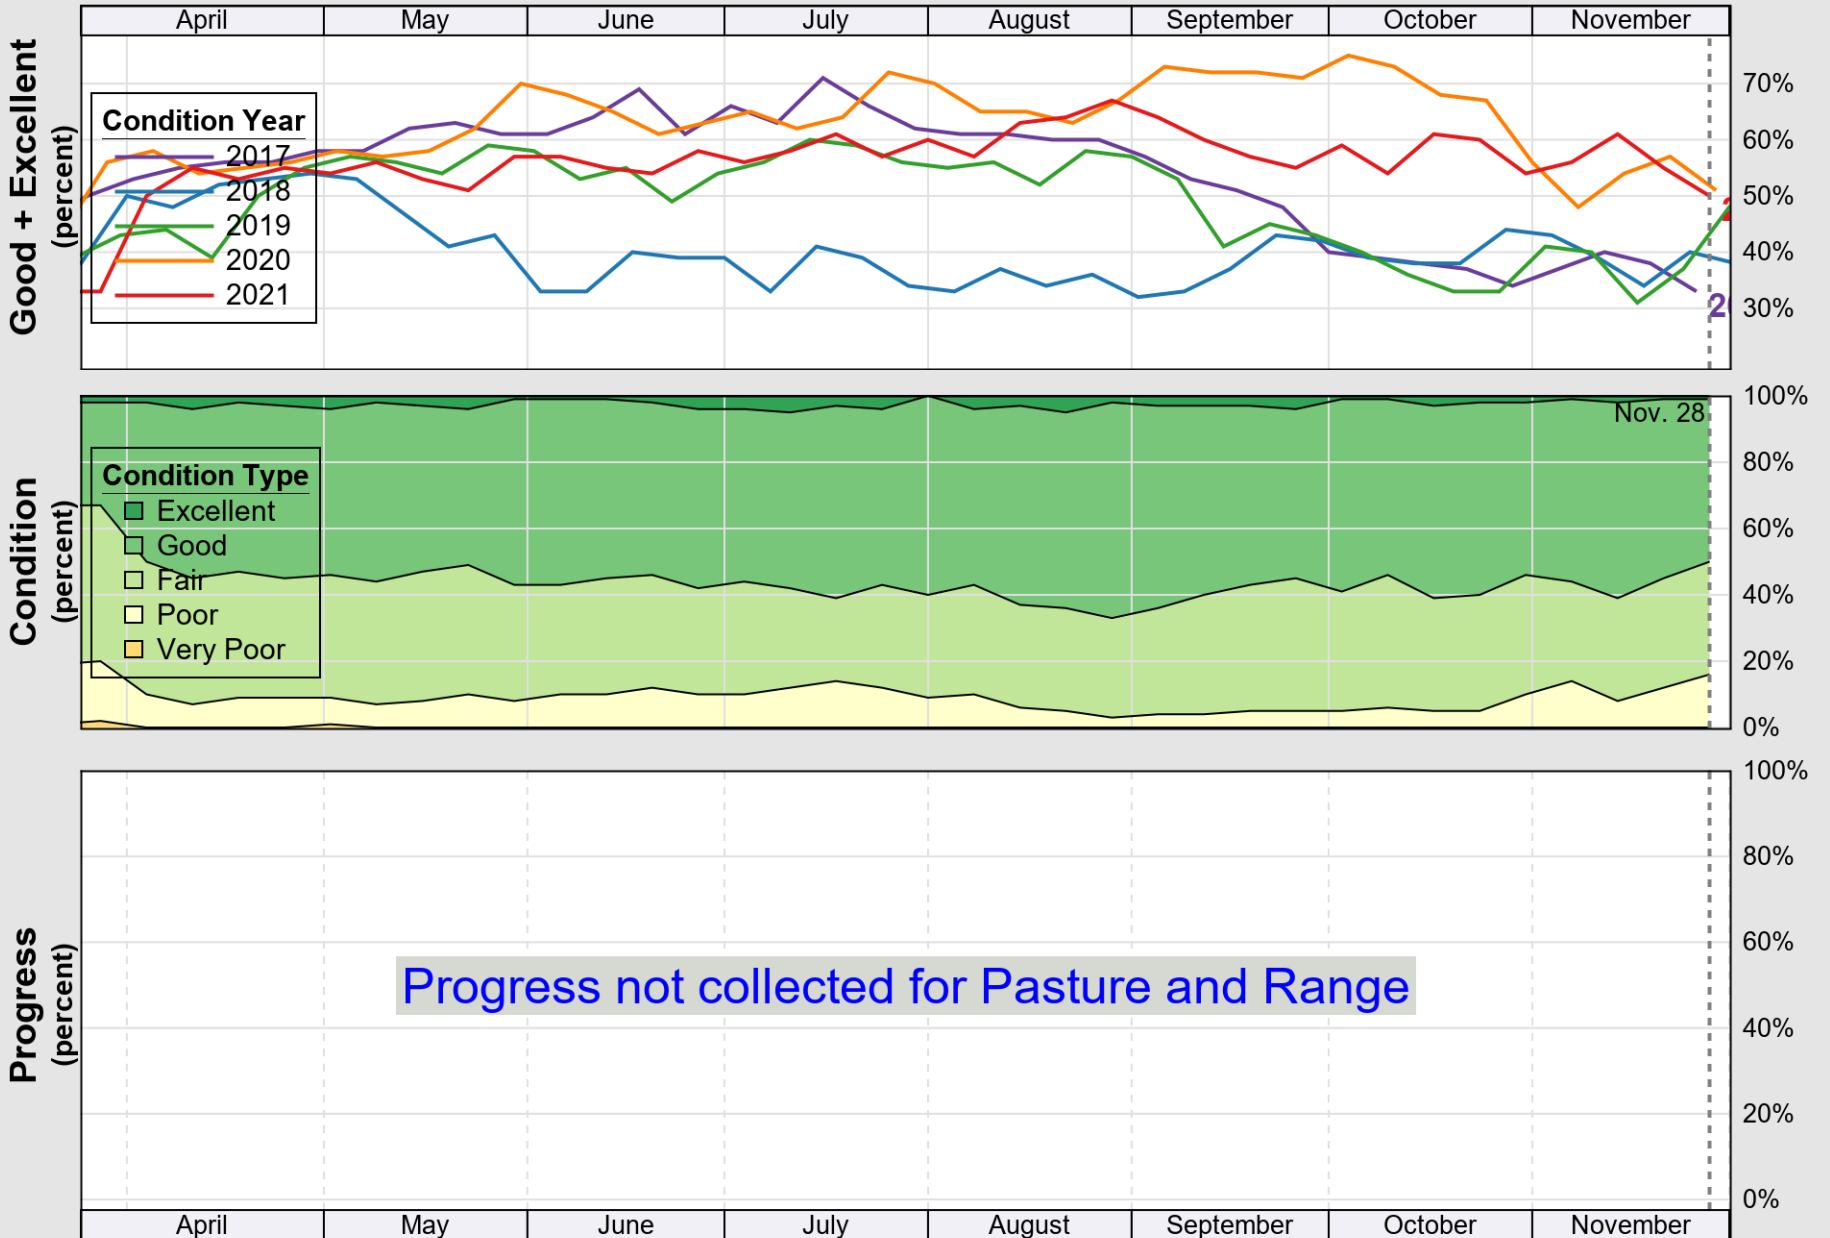

USDA

Crop Progress and Condition: Corn in Louisiana , 2021

NASS

Source: National Agricultural Statistics Service (NASS), Crop Progress Report

USDA

Crop Progress and Condition: Cotton in Louisiana , 2021

NASS

Progress Year(s) ——— 2021 2020 2016 - 2020

Source: National Agricultural Statistics Service (NASS), Crop Progress Report

USDA

Crop Progress and Condition: Pasture and Range in Louisiana, 2021

NASS

Source: National Agricultural Statistics Service (NASS), Crop Progress Report

USDA

Crop Progress and Condition: Rice in Louisiana , 2021

NASS

Source: National Agricultural Statistics Service (NASS), Crop Progress Report

USDA

Crop Progress and Condition: Soybeans in Louisiana , 2021

NASS