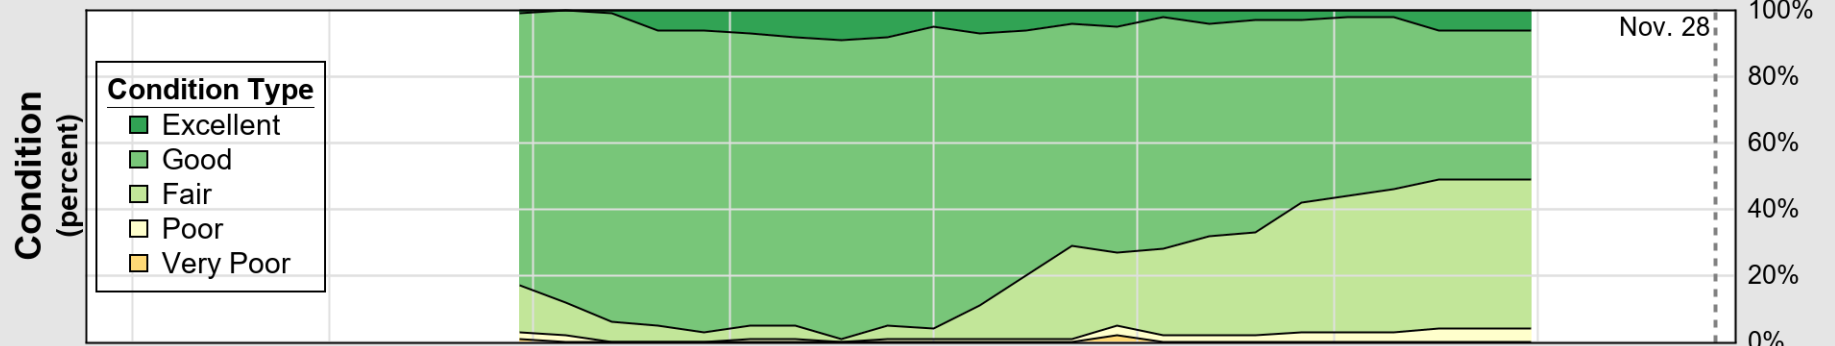

USDA

Crop Progress and Condition: Corn in Louisiana , 2021

NASS

Source: National Agricultural Statistics Service (NASS), Crop Progress Report

USDA

Crop Progress and Condition: Cotton in Louisiana , 2021

NASS