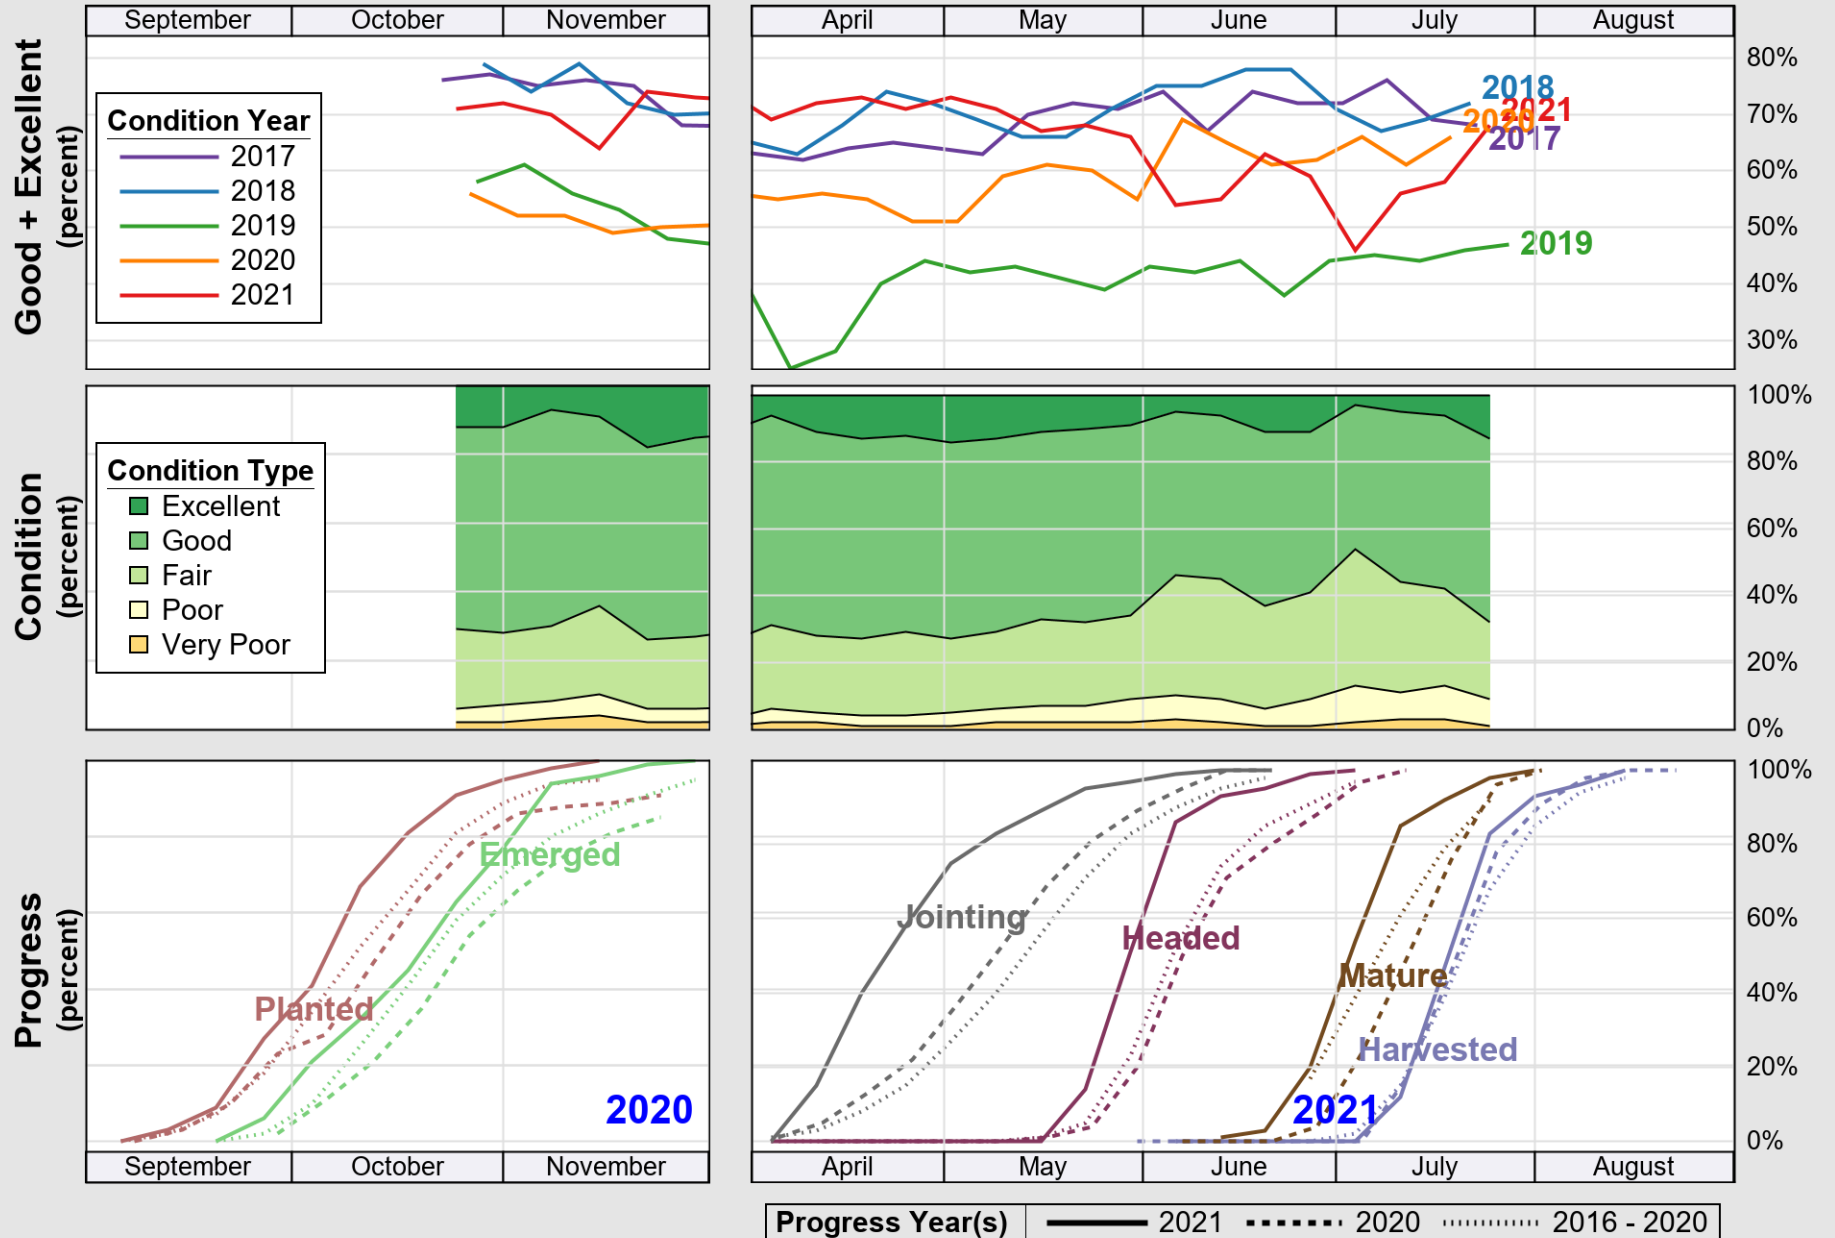

USDA

Crop Progress and Condition: Corn in Michigan , 2021

NASS

Source: National Agricultural Statistics Service (NASS), Crop Progress Report

USDA

Crop Progress and Condition: Oats in Michigan , 2021

NASS

Source: National Agricultural Statistics Service (NASS), Crop Progress Report

USDA

Crop Progress and Condition: Pasture and Range in Michigan , 2021

NASS

Source: National Agricultural Statistics Service (NASS), Crop Progress Report

USDA

Crop Progress and Condition: Soybeans in Michigan , 2021

NASS

Source: National Agricultural Statistics Service (NASS), Crop Progress Report

USDA

Crop Progress and Condition: Sugar Beets in Michigan , 2021

NASS

Source: National Agricultural Statistics Service (NASS), Crop Progress Report

USDA

Crop Progress and Condition: Winter Wheat in Michigan , 2021

NASS

Source: National Agricultural Statistics Service (NASS), Crop Progress Report