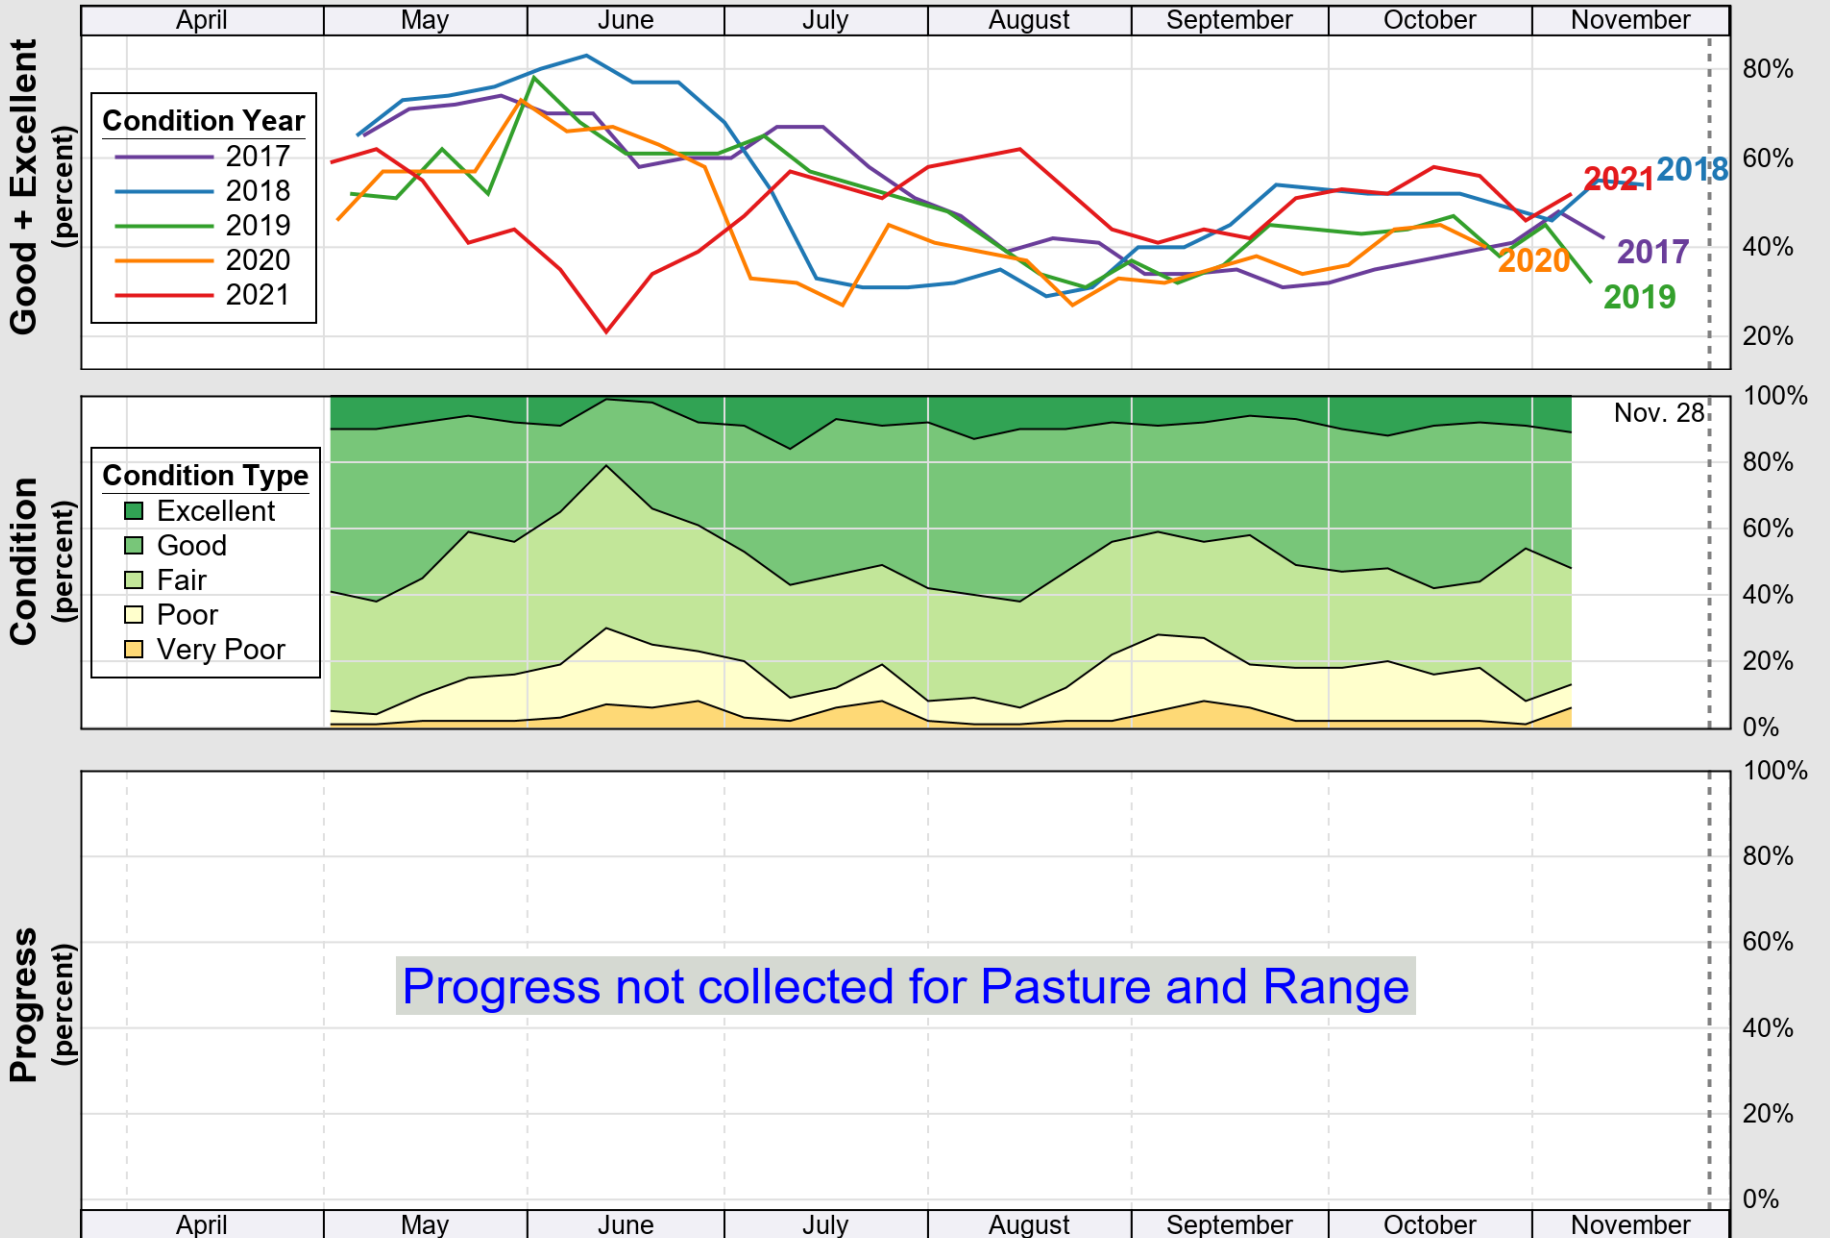

USDA

Crop Progress and Condition: Corn in Michigan , 2021

NASS

Source: National Agricultural Statistics Service (NASS), Crop Progress Report

USDA

Crop Progress and Condition: Oats in Michigan , 2021

NASS

Source: National Agricultural Statistics Service (NASS), Crop Progress Report

USDA

Crop Progress and Condition: Pasture and Range in Michigan , 2021

NASS

Source: National Agricultural Statistics Service (NASS), Crop Progress Report

USDA

Crop Progress and Condition: Soybeans in Michigan , 2021

NASS

Source: National Agricultural Statistics Service (NASS), Crop Progress Report

USDA

Crop Progress and Condition: Sugar Beets in Michigan , 2021

NASS

Source: National Agricultural Statistics Service (NASS), Crop Progress Report