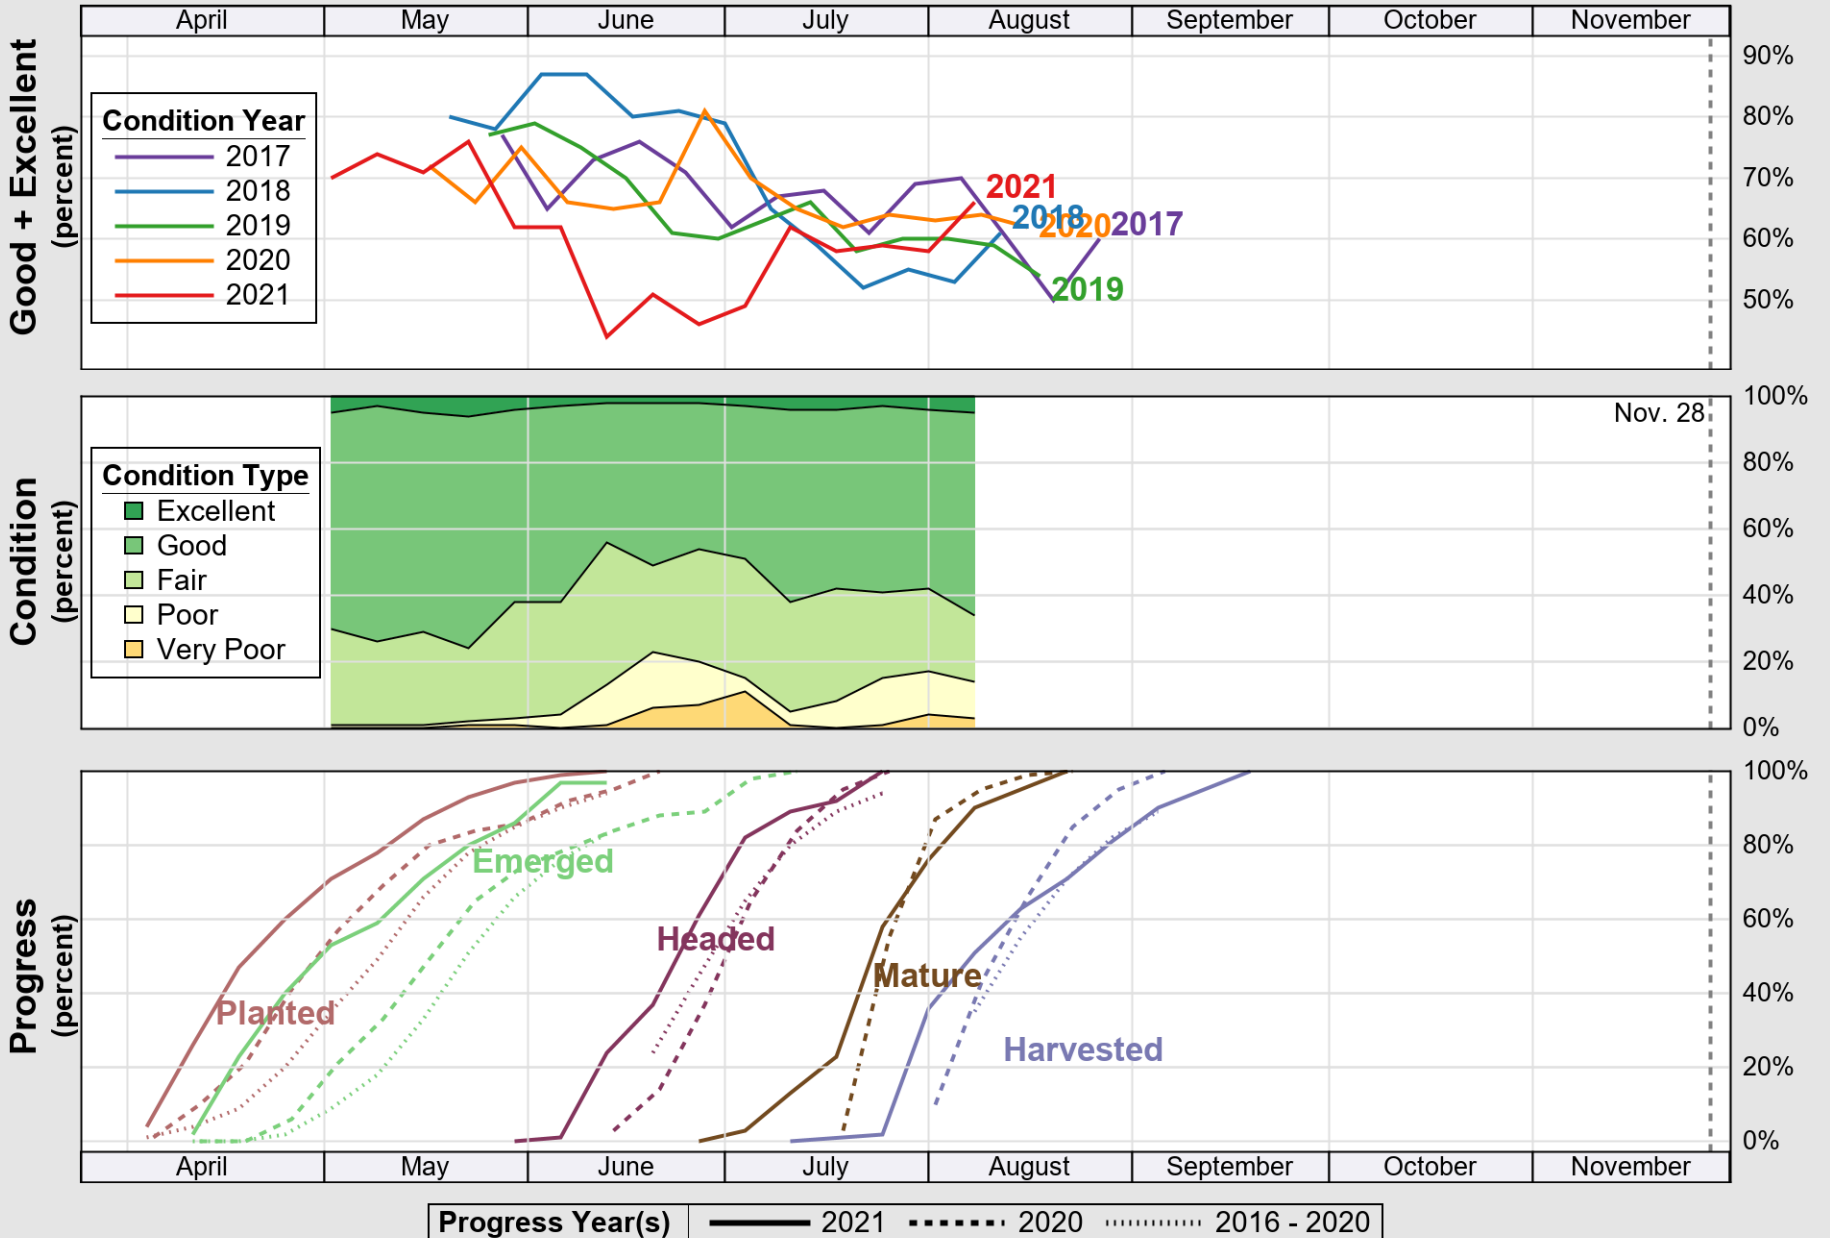

USDA

Crop Progress and Condition: Corn in Michigan , 2021

NASS

Source: National Agricultural Statistics Service (NASS), Crop Progress Report

USDA

Crop Progress and Condition: Oats in Michigan , 2021

NASS

Source: National Agricultural Statistics Service (NASS), Crop Progress Report

USDA

Crop Progress and Condition: Pasture and Range in Michigan , 2021

NASS

Source: National Agricultural Statistics Service (NASS), Crop Progress Report

USDA

Crop Progress and Condition: Soybeans in Michigan , 2021

NASS

Source: National Agricultural Statistics Service (NASS), Crop Progress Report

USDA

Crop Progress and Condition: Sugar Beets in Michigan , 2021

NASS

Source: National Agricultural Statistics Service (NASS), Crop Progress Report

USDA

Crop Progress and Condition: Winter Wheat in Michigan , 2021

NASS

Source: National Agricultural Statistics Service (NASS), Crop Progress Report