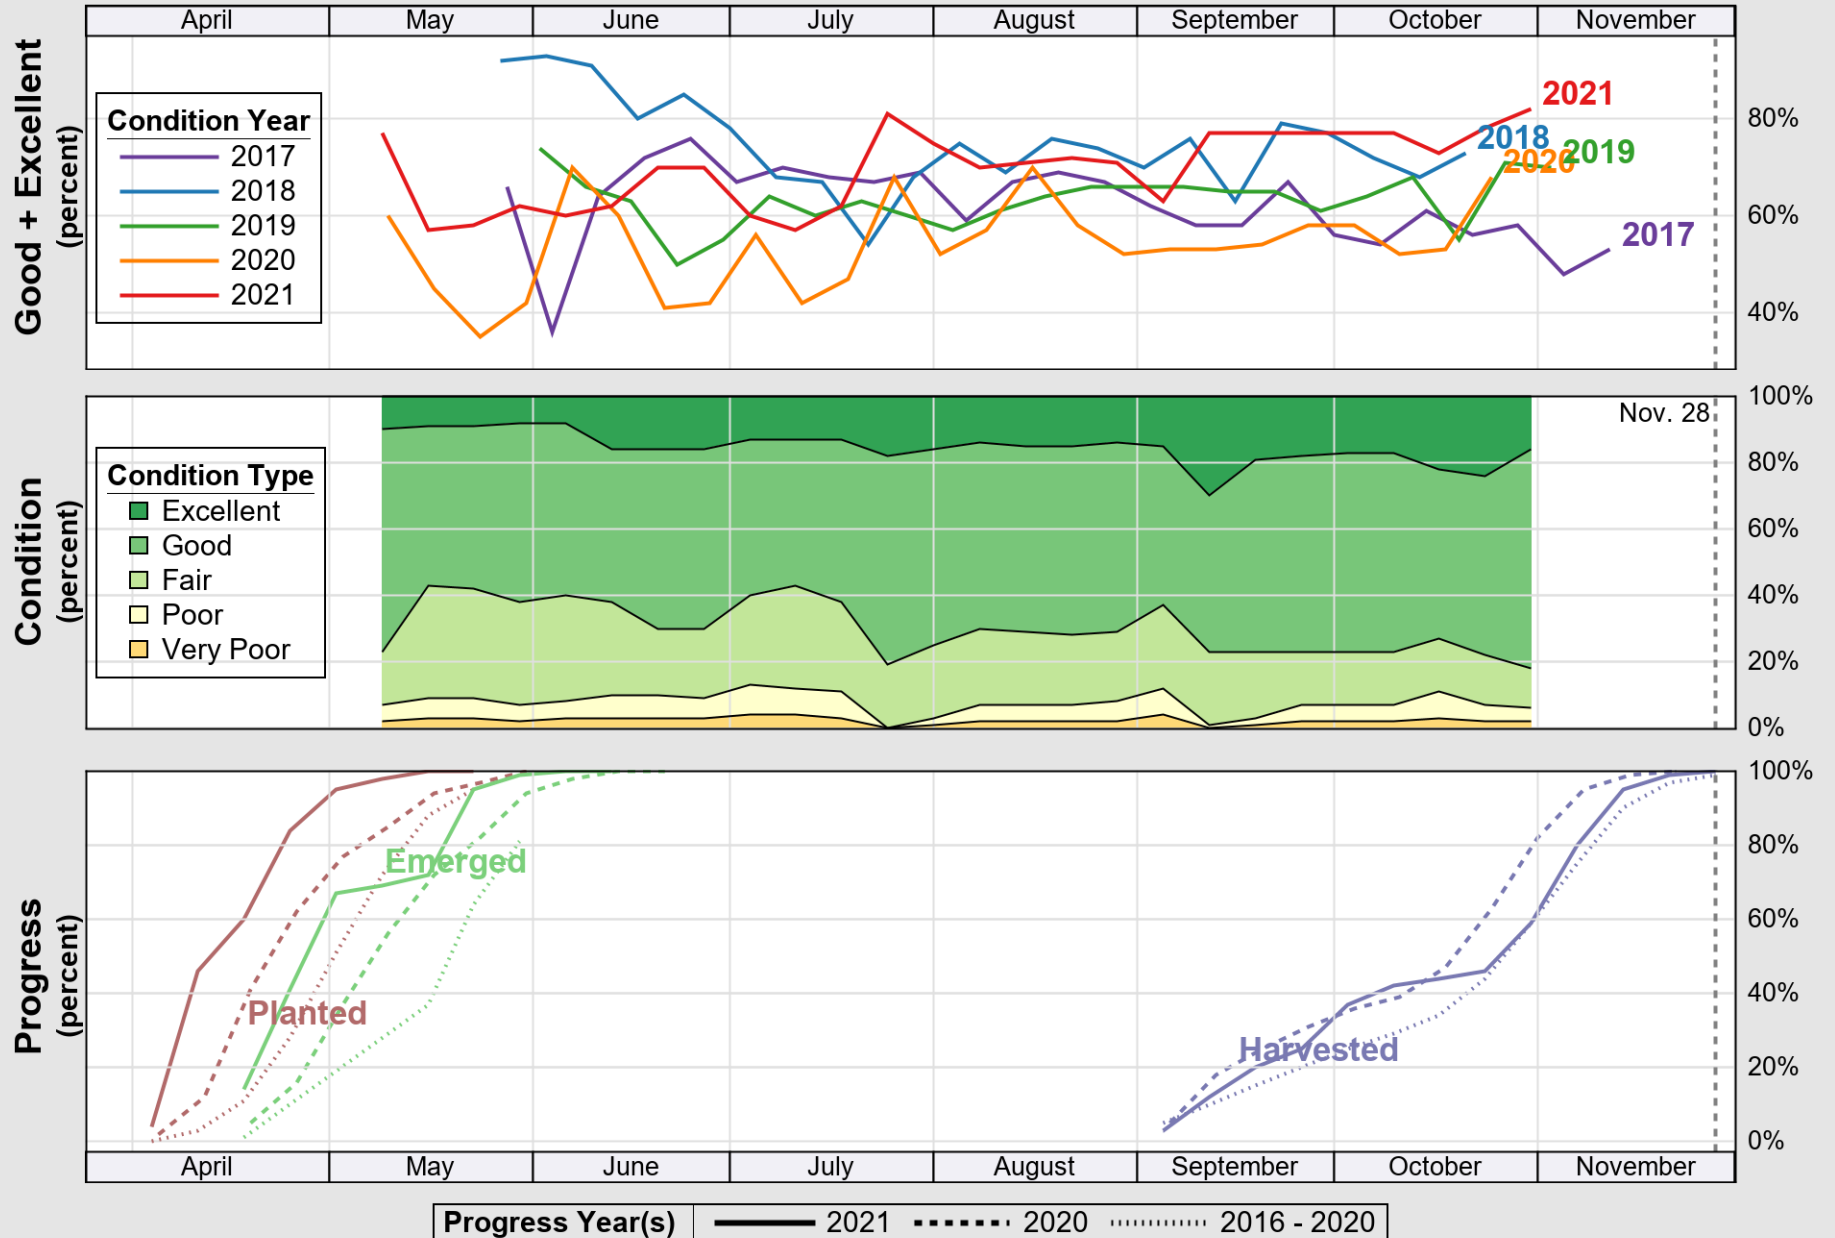

USDA

Crop Progress and Condition: Pasture and Range in Michigan , 2021

NASS

Source: National Agricultural Statistics Service (NASS), Crop Progress Report

USDA

Crop Progress and Condition: Soybeans in Michigan , 2021

NASS

Source: National Agricultural Statistics Service (NASS), Crop Progress Report

USDA

Crop Progress and Condition: Sugar Beets in Michigan , 2021

NASS

Source: National Agricultural Statistics Service (NASS), Crop Progress Report

USDA

Crop Progress and Condition: Winter Wheat in Michigan , 2021

NASS

Source: National Agricultural Statistics Service (NASS), Crop Progress Report