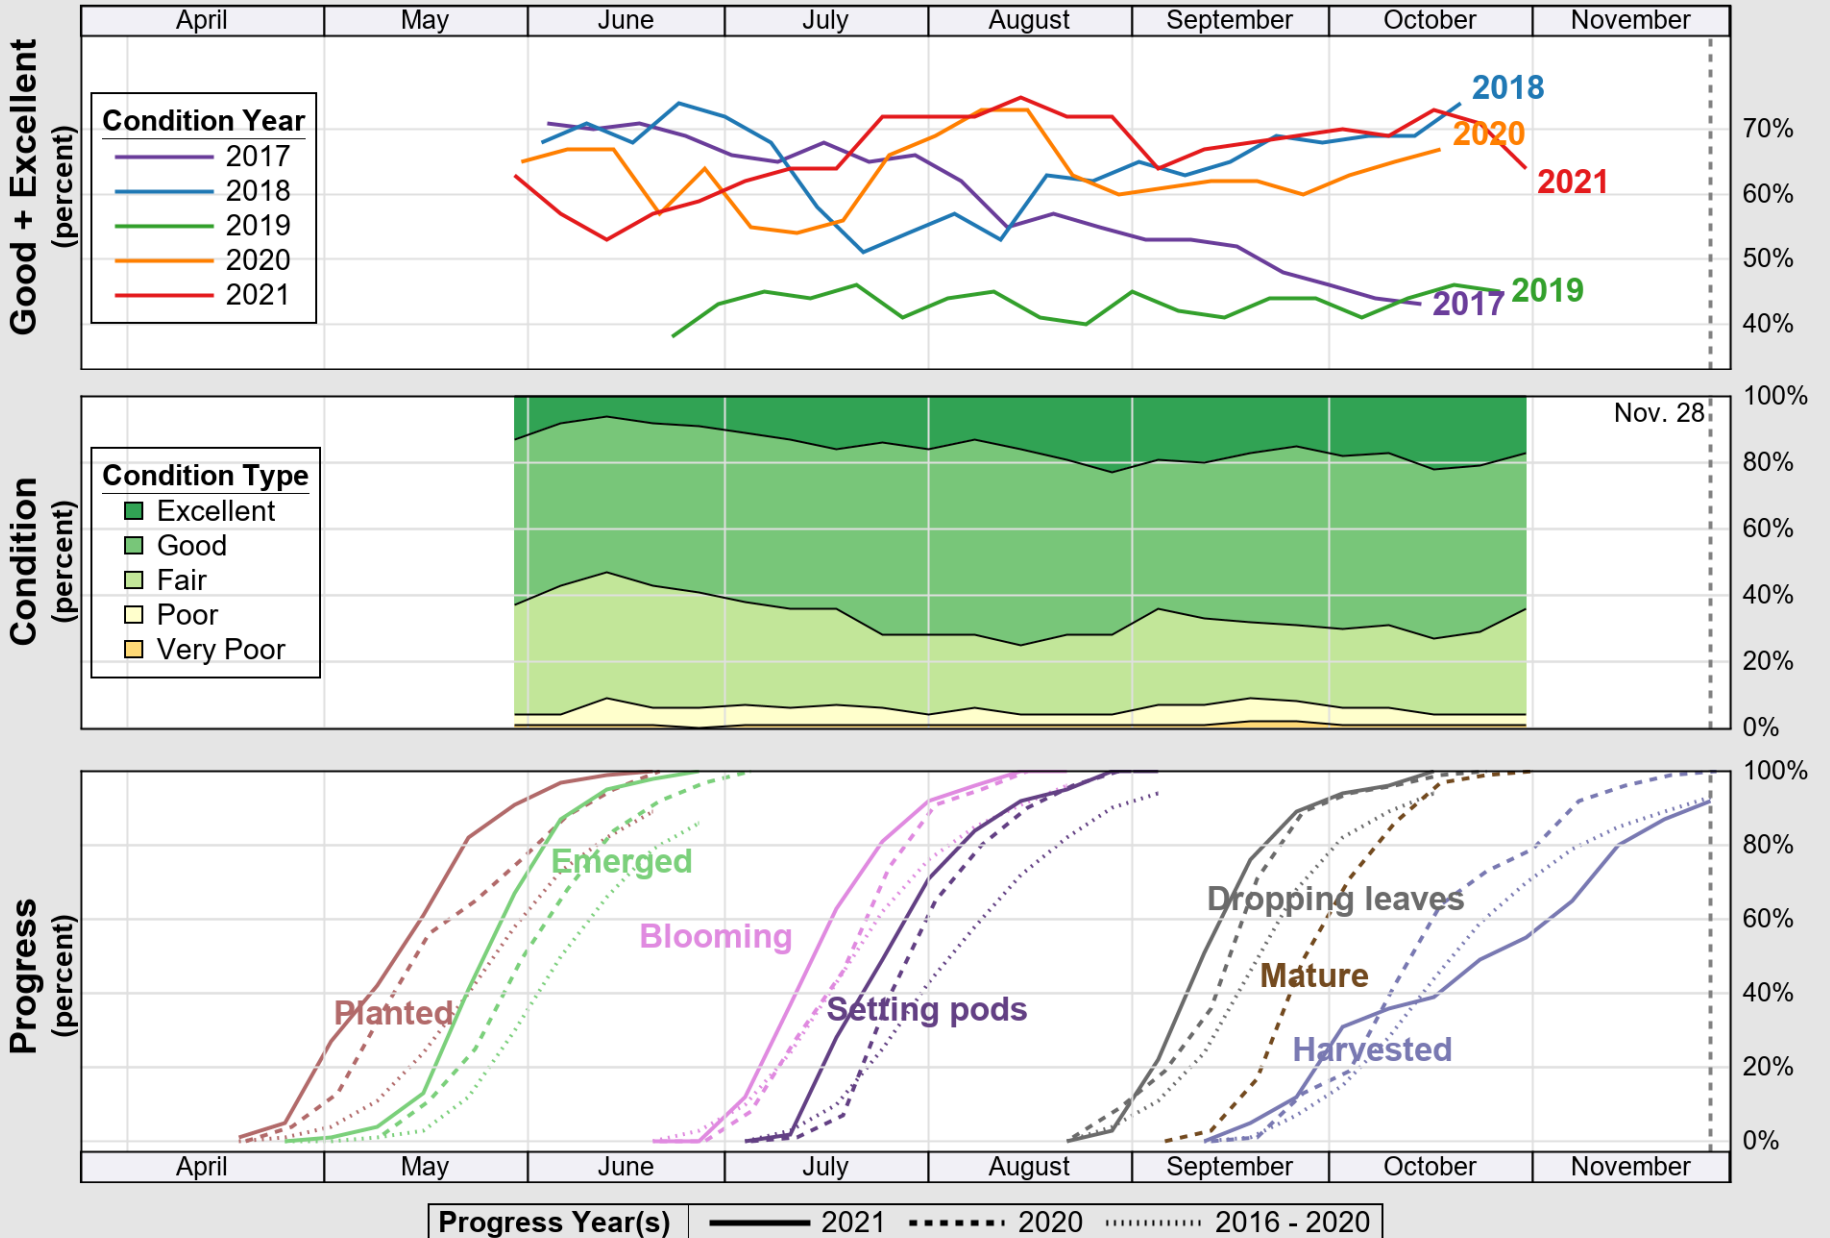

USDA

Crop Progress and Condition: Corn in Michigan , 2021

NASS

Source: National Agricultural Statistics Service (NASS), Crop Progress Report

USDA

Crop Progress and Condition: Oats in Michigan , 2021

NASS

Source: National Agricultural Statistics Service (NASS), Crop Progress Report

USDA

Crop Progress and Condition: Pasture and Range in Michigan , 2021

NASS

Source: National Agricultural Statistics Service (NASS), Crop Progress Report

USDA

Crop Progress and Condition: Soybeans in Michigan , 2021

NASS

Source: National Agricultural Statistics Service (NASS), Crop Progress Report

USDA

Crop Progress and Condition: Sugar Beets in Michigan , 2021

NASS

Source: National Agricultural Statistics Service (NASS), Crop Progress Report

USDA

Crop Progress and Condition: Winter Wheat in Michigan , 2021

NASS

Source: National Agricultural Statistics Service (NASS), Crop Progress Report