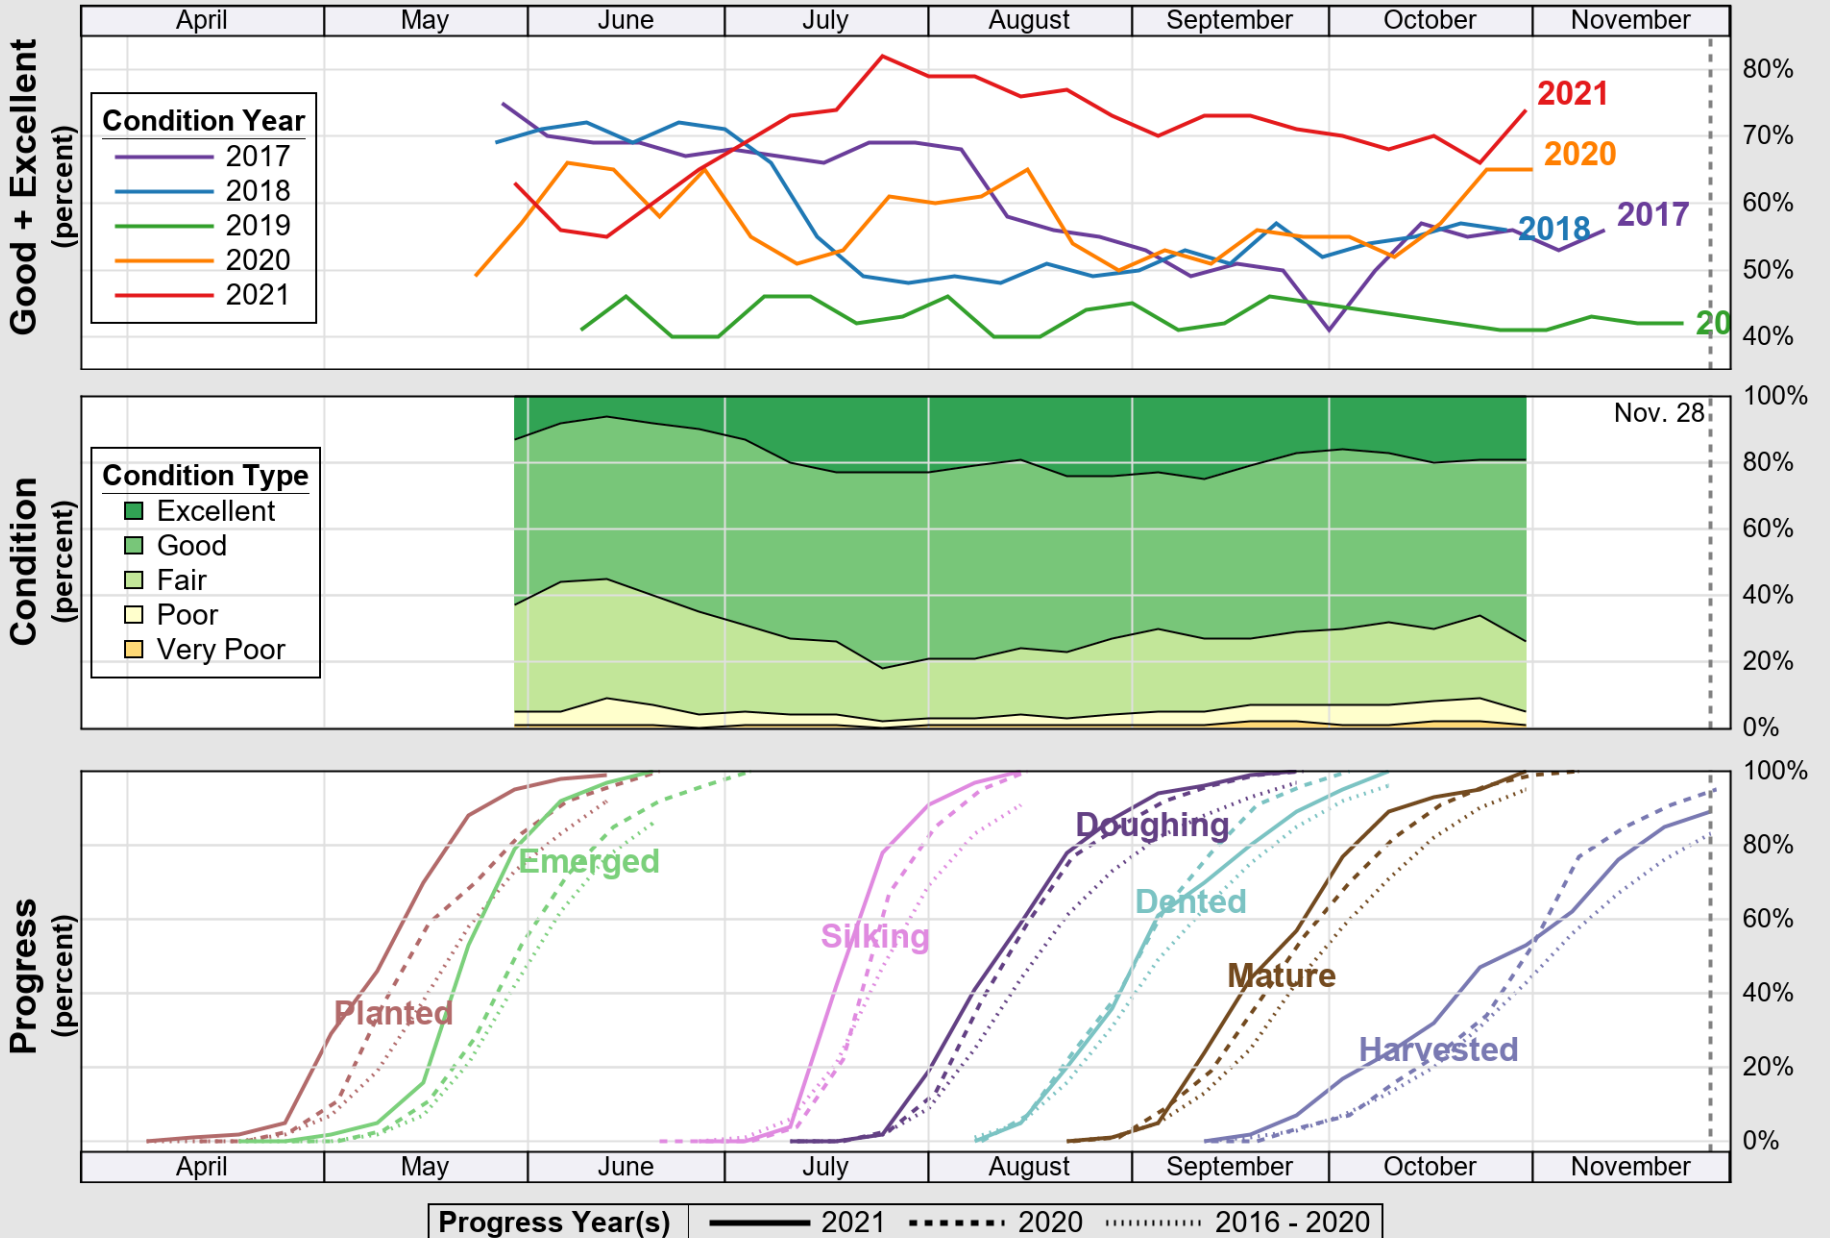

USDA

Crop Progress and Condition: Corn in Michigan , 2021

NASS

Source: National Agricultural Statistics Service (NASS), Crop Progress Report

USDA

Crop Progress and Condition: Oats in Michigan , 2021

NASS

Source: National Agricultural Statistics Service (NASS), Crop Progress Report

USDA

Crop Progress and Condition: Pasture and Range in Michigan , 2021

NASS

Source: National Agricultural Statistics Service (NASS), Crop Progress Report

USDA

Crop Progress and Condition: Soybeans in Michigan , 2021

NASS

Source: National Agricultural Statistics Service (NASS), Crop Progress Report

USDA

Crop Progress and Condition: Sugar Beets in Michigan , 2021

NASS

Source: National Agricultural Statistics Service (NASS), Crop Progress Report

USDA

Crop Progress and Condition: Winter Wheat in Michigan , 2021

NASS

Source: National Agricultural Statistics Service (NASS), Crop Progress Report