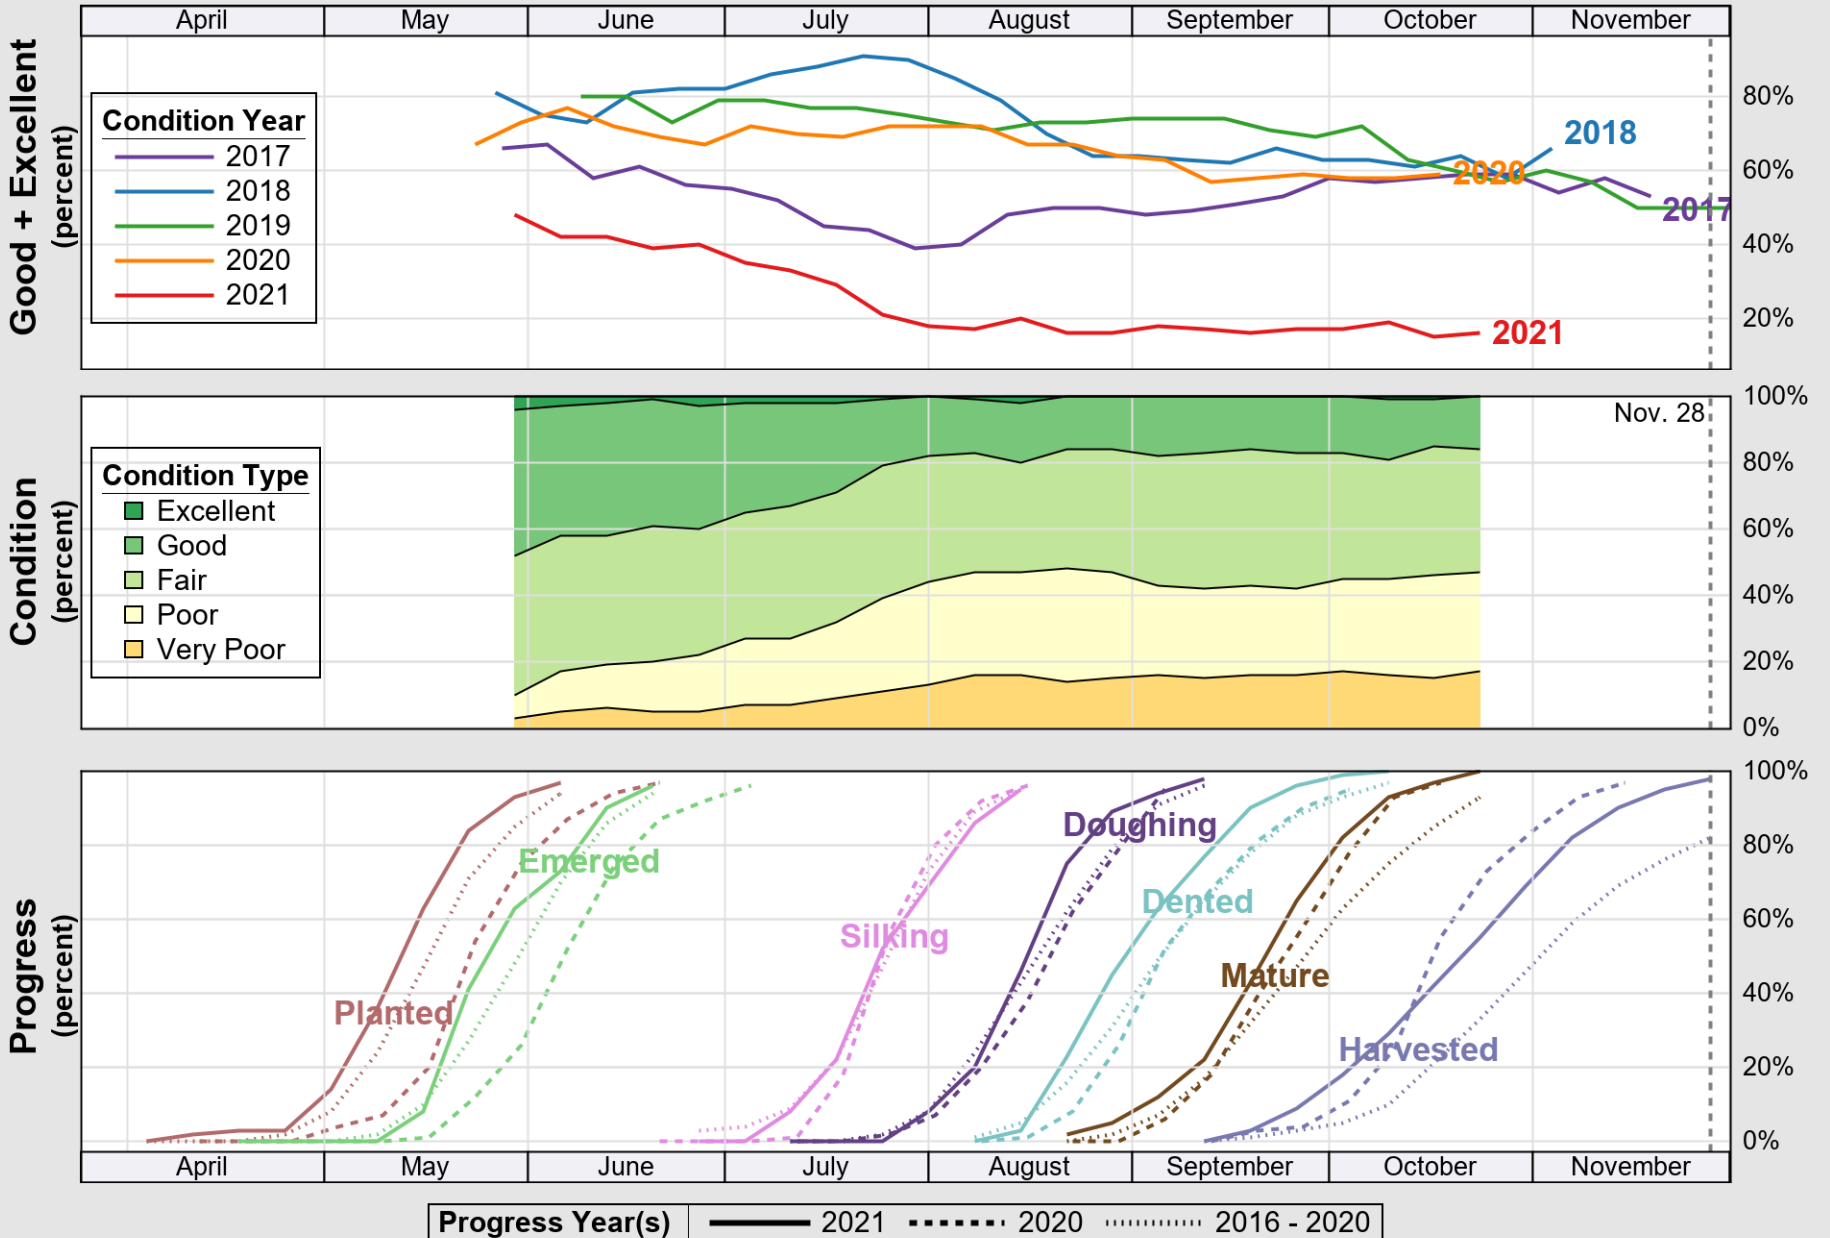

# Crop Progress and Condition: Barley in North Dakota , 2021

NASS

Source: National Agricultural Statistics Service (NASS), Crop Progress Report

USDA

# Crop Progress and Condition: Corn in North Dakota , 2021

NASS

Source: National Agricultural Statistics Service (NASS), Crop Progress Report

USDA

# Crop Progress and Condition: Oats in North Dakota , 2021

NASS

Progress Year(s) ——— 2021    ..... 2020    ..... 2016 - 2020

Source: National Agricultural Statistics Service (NASS), Crop Progress Report

**USDA** Crop Progress and Condition: Pasture and Range in North Dakota , 2021 **NASS**