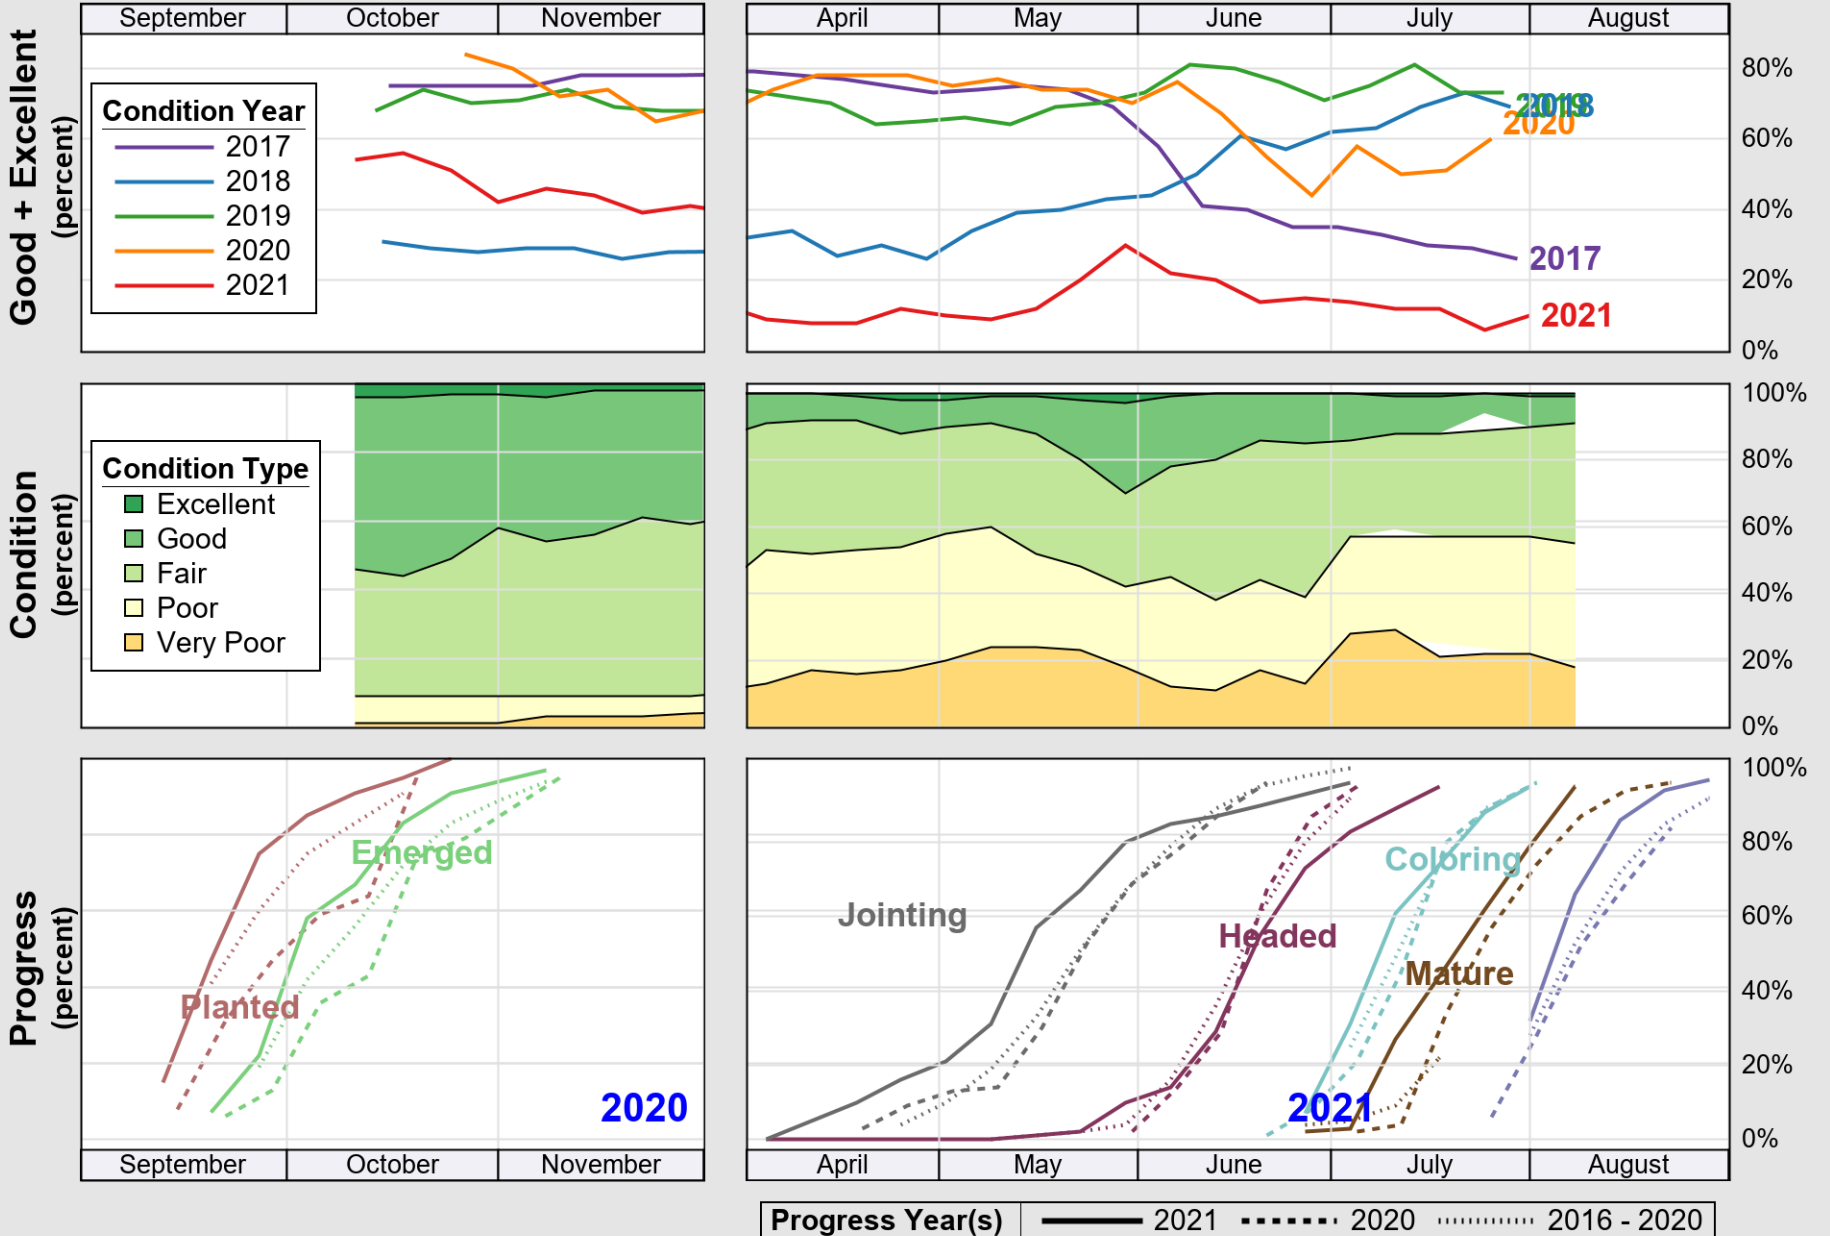

# Crop Progress and Condition: Sugar Beets in North Dakota , 2021

NASS

Source: National Agricultural Statistics Service (NASS), Crop Progress Report

USDA

# Crop Progress and Condition: Sunflower in North Dakota , 2021

NASS

Source: National Agricultural Statistics Service (NASS), Crop Progress Report

USDA

# Crop Progress and Condition: Winter Wheat in North Dakota , 2021

NASS

Source: National Agricultural Statistics Service (NASS), Crop Progress Report