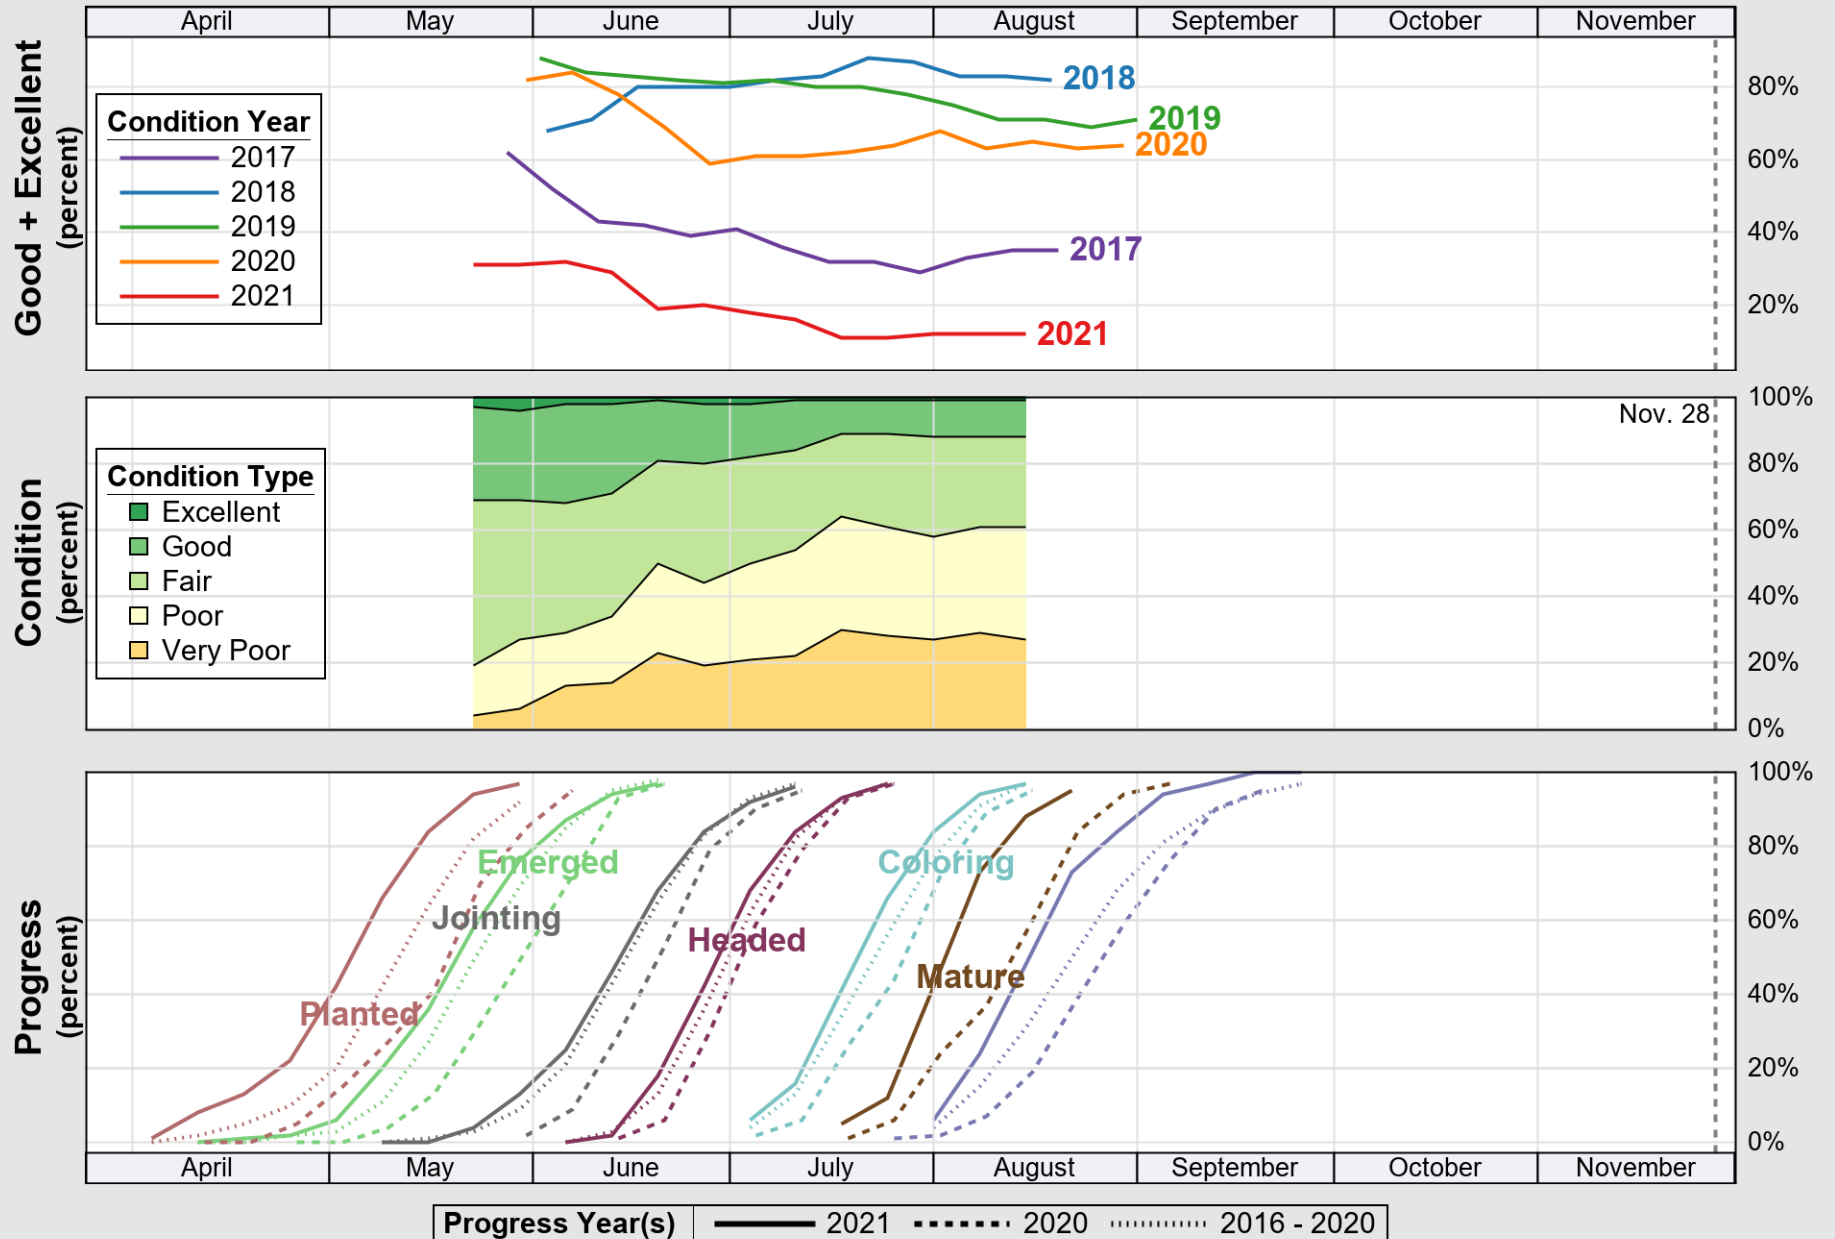

# Crop Progress and Condition: Oats in North Dakota , 2021

NASS

Progress Year(s) ——— 2021    ..... 2020    ..... 2016 - 2020

Source: National Agricultural Statistics Service (NASS), Crop Progress Report

**USDA** Crop Progress and Condition: Pasture and Range in North Dakota , 2021 **NASS**

# Crop Progress and Condition: Soybeans in North Dakota , 2021

NASS

Source: National Agricultural Statistics Service (NASS), Crop Progress Report

USDA

# Crop Progress and Condition: Spring Wheat in North Dakota , 2021

NASS

Source: National Agricultural Statistics Service (NASS), Crop Progress Report

USDA