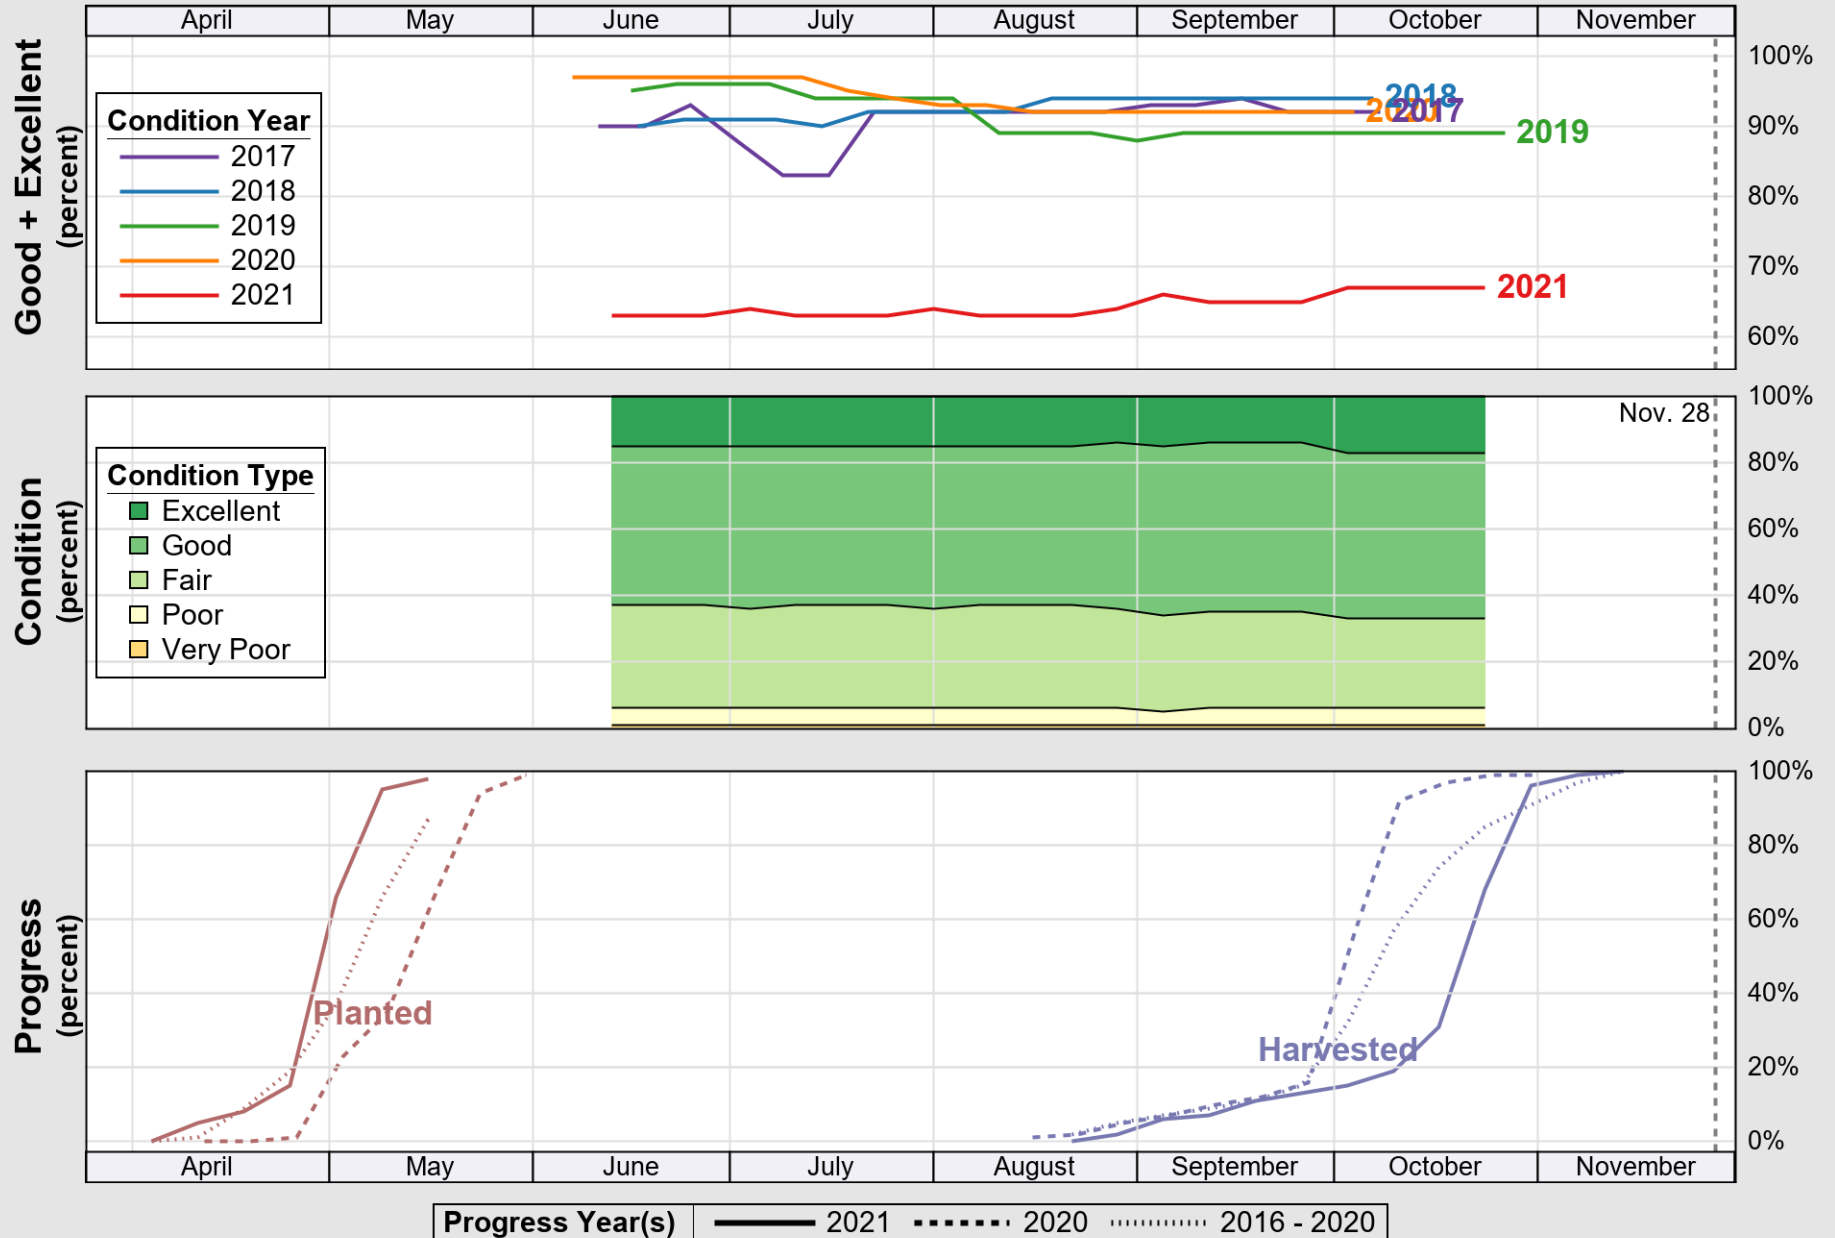

# Crop Progress and Condition: Soybeans in North Dakota , 2021

NASS

Source: National Agricultural Statistics Service (NASS), Crop Progress Report

USDA

# Crop Progress and Condition: Spring Wheat in North Dakota , 2021

NASS

Source: National Agricultural Statistics Service (NASS), Crop Progress Report

USDA

# Crop Progress and Condition: Sugar Beets in North Dakota , 2021

NASS

Source: National Agricultural Statistics Service (NASS), Crop Progress Report

USDA