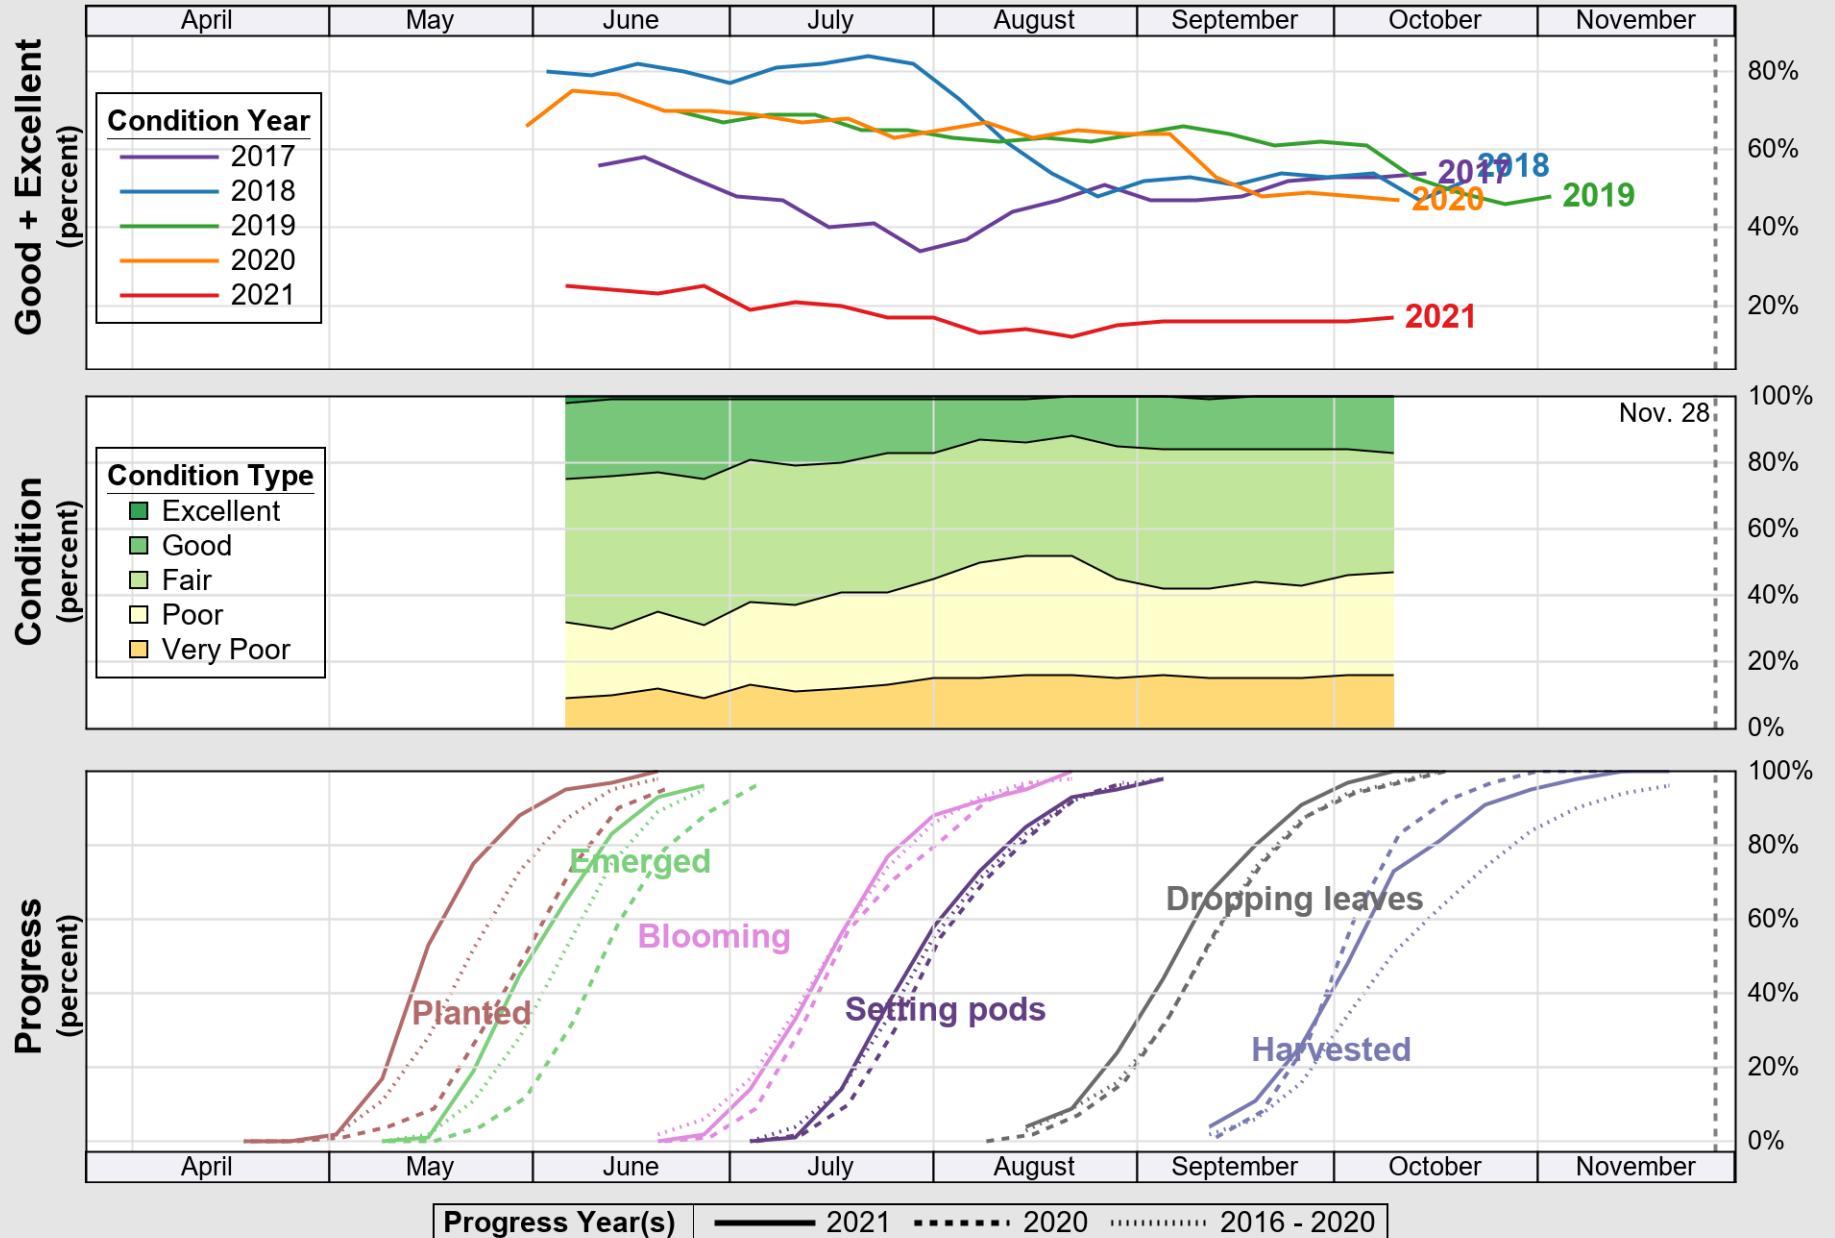

USDA

Crop Progress and Condition: Soybeans in North Dakota , 2021

NASS

Source: National Agricultural Statistics Service (NASS), Crop Progress Report