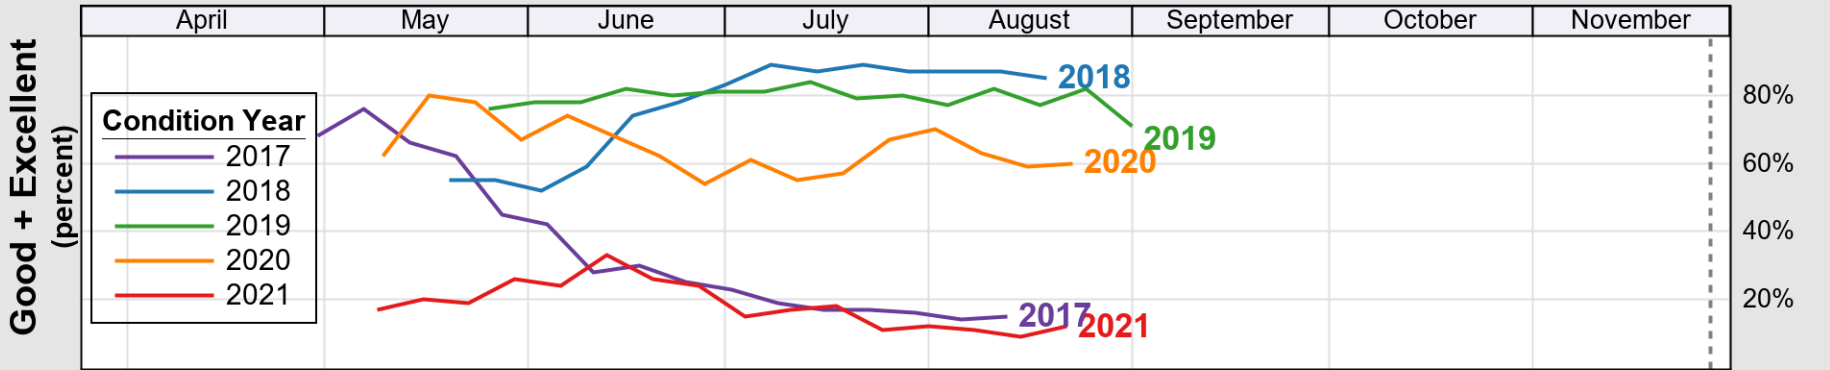

USDA

Crop Progress and Condition: Oats in North Dakota , 2021

NASS

Progress Year(s) ——— 2021   2020   ..... 2016 - 2020

Source: National Agricultural Statistics Service (NASS), Crop Progress Report