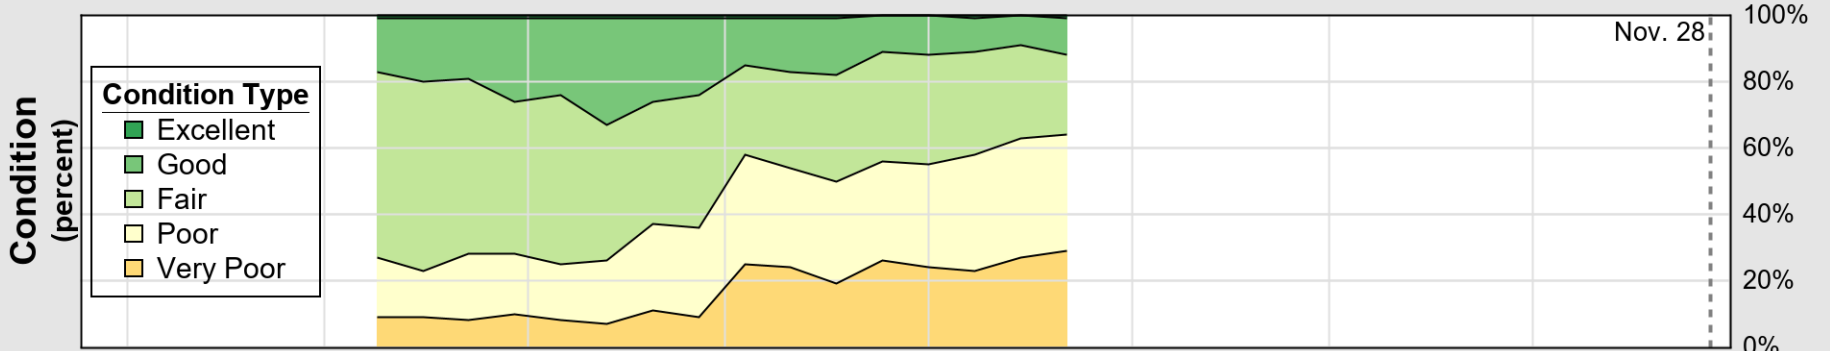

USDA

Crop Progress and Condition: Oats in North Dakota , 2021

NASS

Progress Year(s) ——— 2021   2020   ..... 2016 - 2020

Source: National Agricultural Statistics Service (NASS), Crop Progress Report