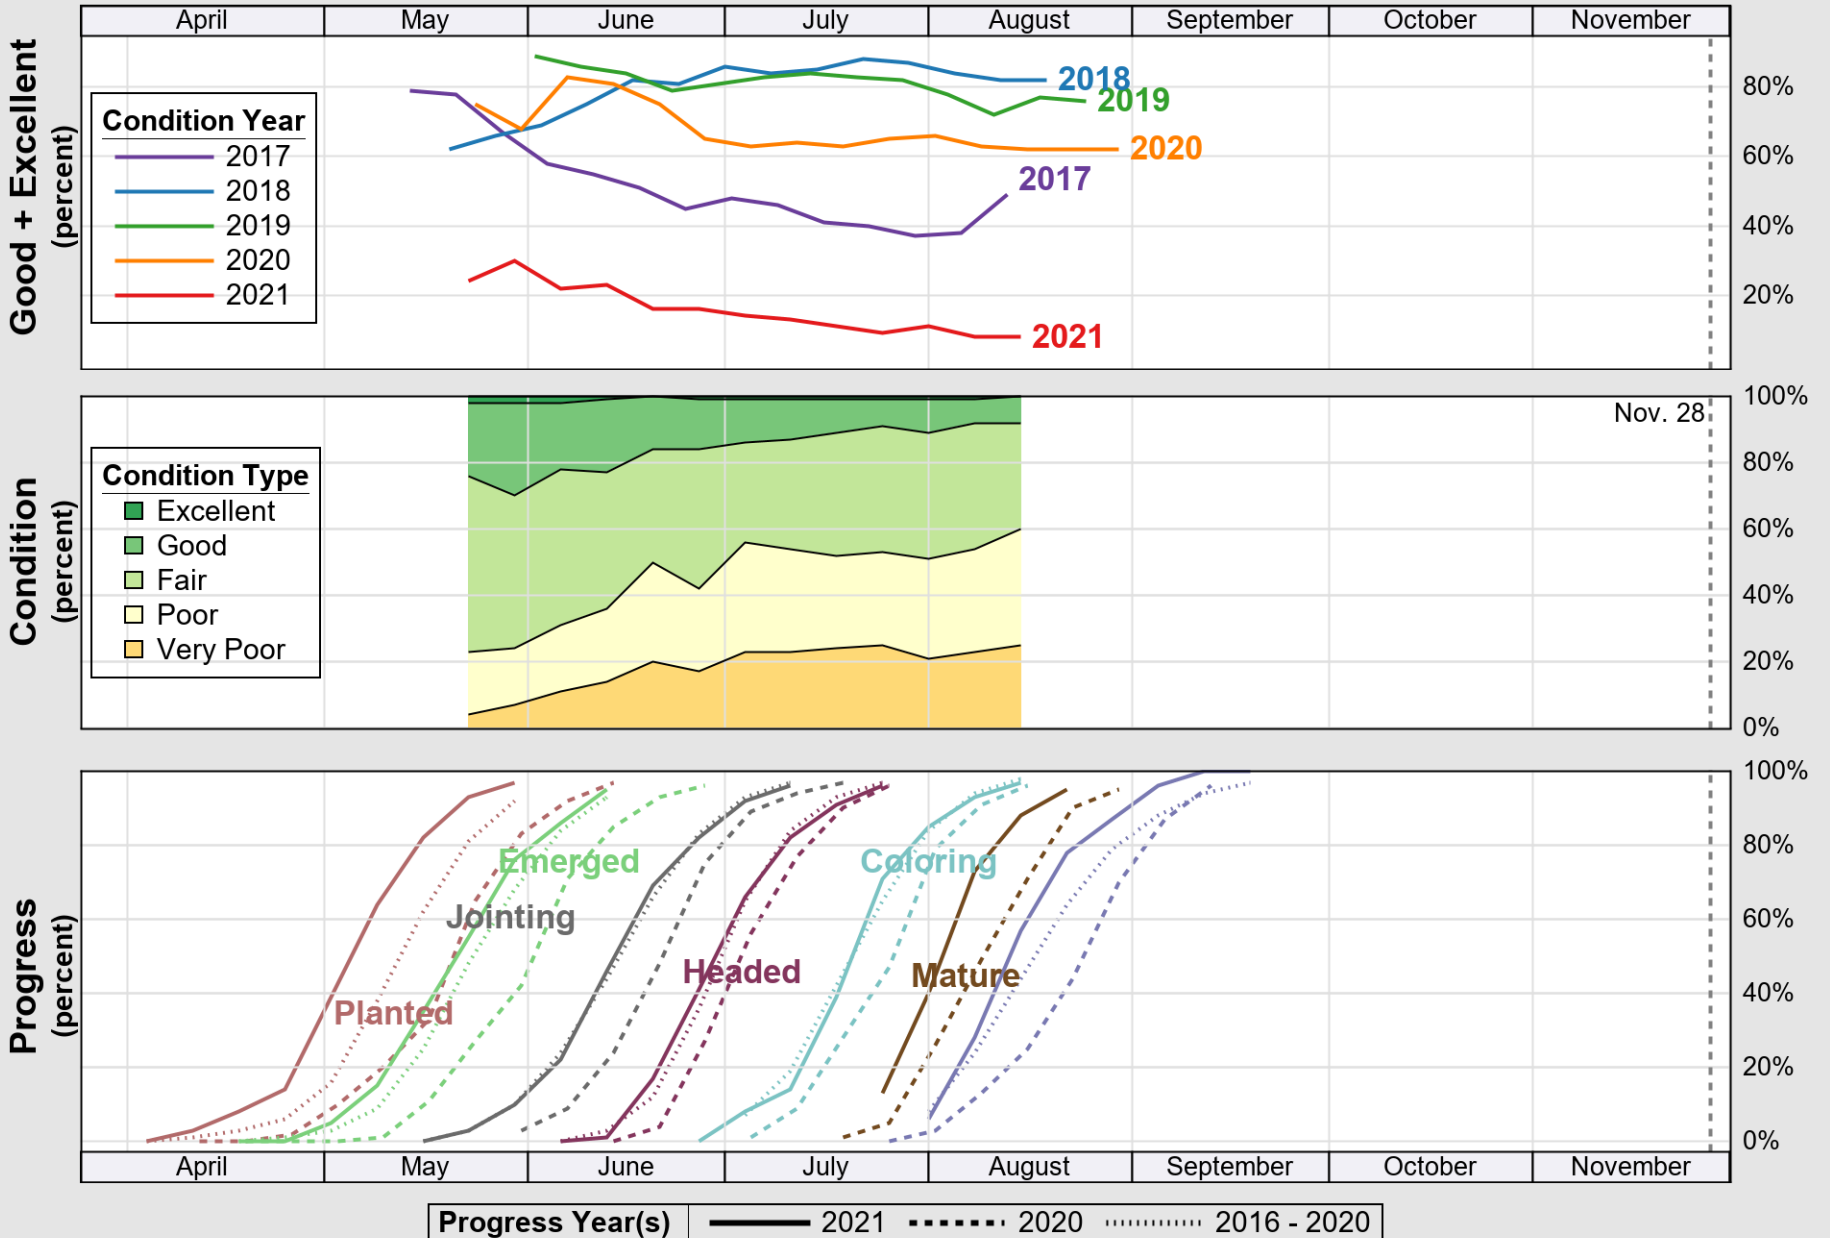

# Crop Progress and Condition: Barley in North Dakota , 2021

NASS

Source: National Agricultural Statistics Service (NASS), Crop Progress Report

USDA

# Crop Progress and Condition: Corn in North Dakota , 2021

NASS

Source: National Agricultural Statistics Service (NASS), Crop Progress Report

USDA

# Crop Progress and Condition: Oats in North Dakota , 2021

NASS

Progress Year(s) ——— 2021    ..... 2020    ..... 2016 - 2020

Source: National Agricultural Statistics Service (NASS), Crop Progress Report

**USDA** Crop Progress and Condition: Pasture and Range in North Dakota , 2021 **NASS**