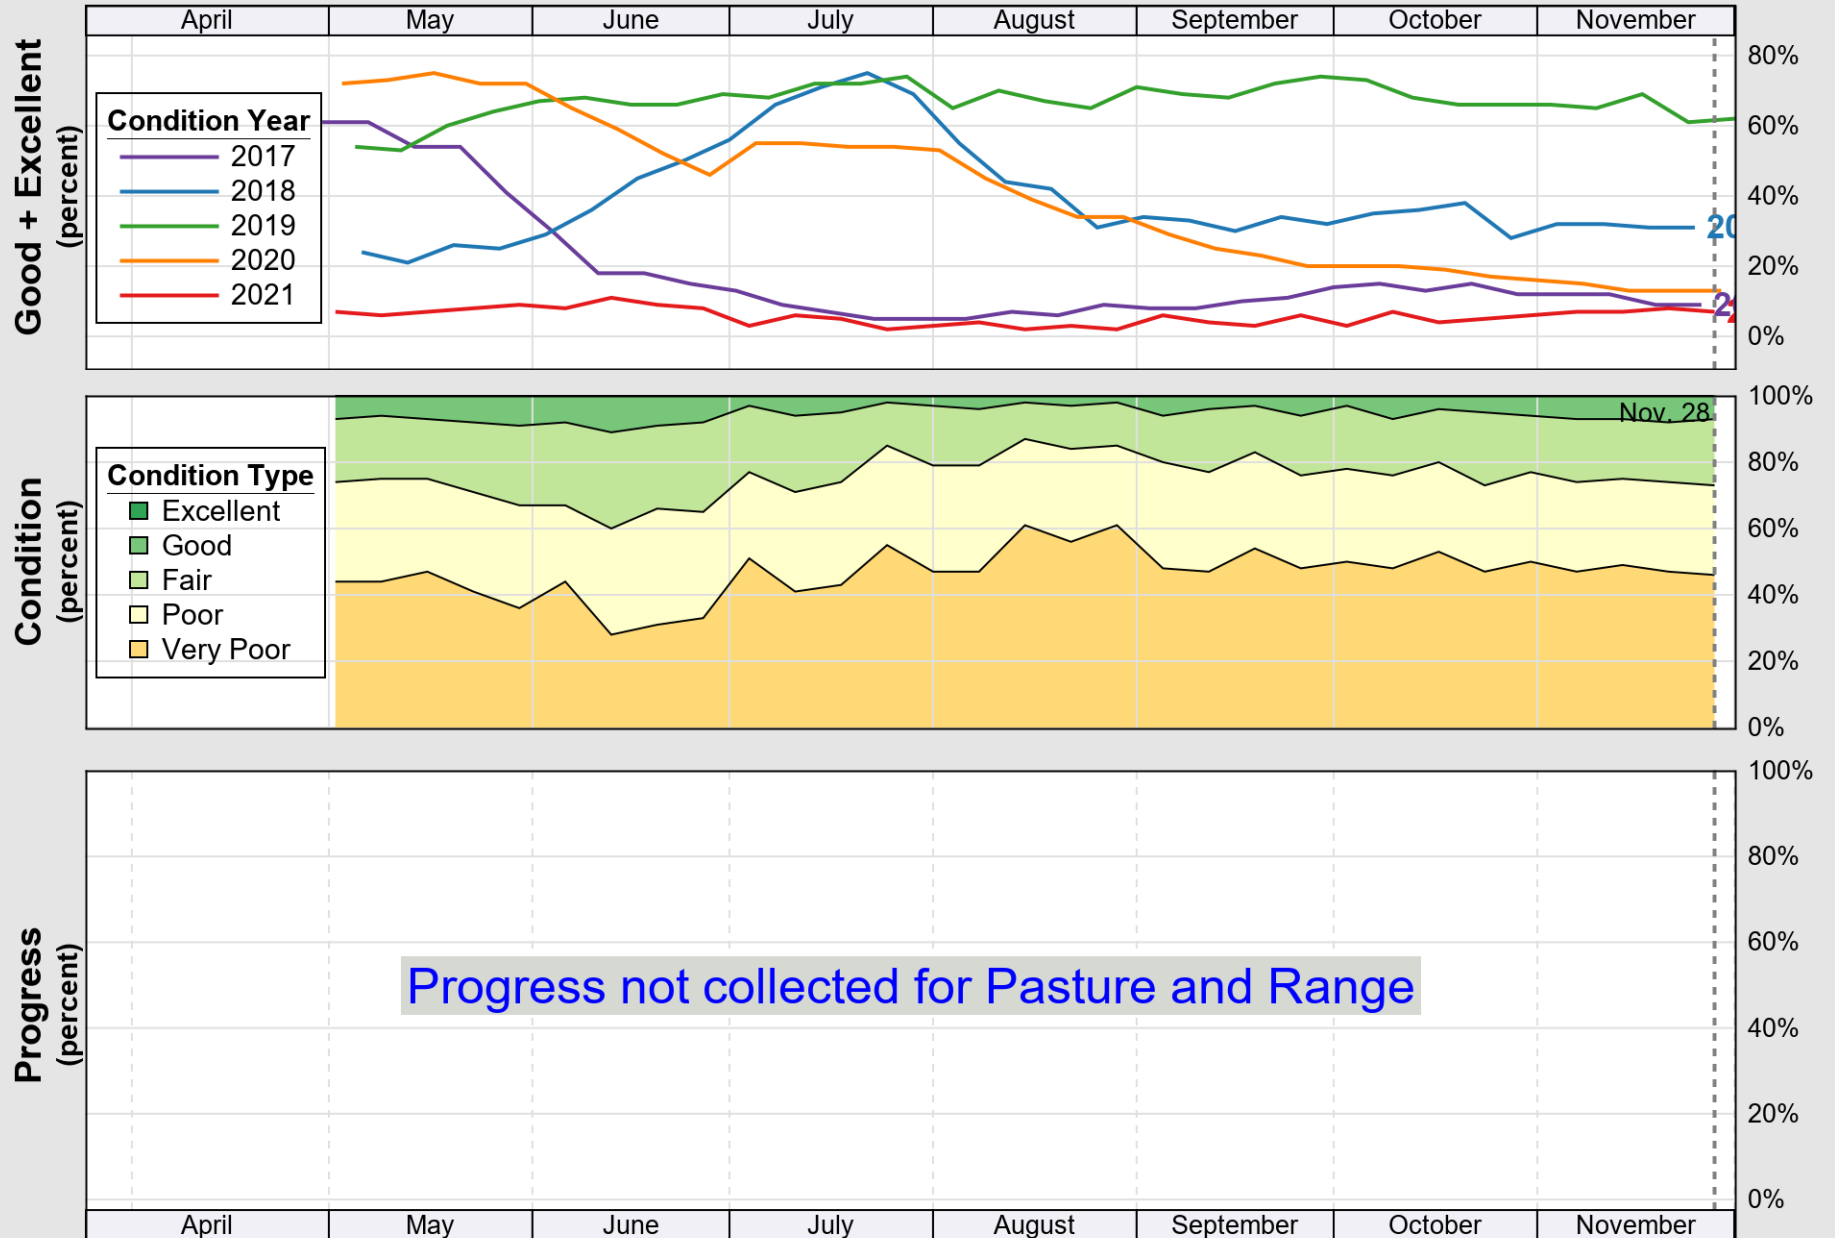

# Crop Progress and Condition: Corn in North Dakota , 2021

NASS

Source: National Agricultural Statistics Service (NASS), Crop Progress Report

USDA

# Crop Progress and Condition: Oats in North Dakota , 2021

NASS

Progress Year(s) ——— 2021    ..... 2020    ..... 2016 - 2020

Source: National Agricultural Statistics Service (NASS), Crop Progress Report

**USDA** Crop Progress and Condition: Pasture and Range in North Dakota , 2021 **NASS**

Source: National Agricultural Statistics Service (NASS), Crop Progress Report

USDA