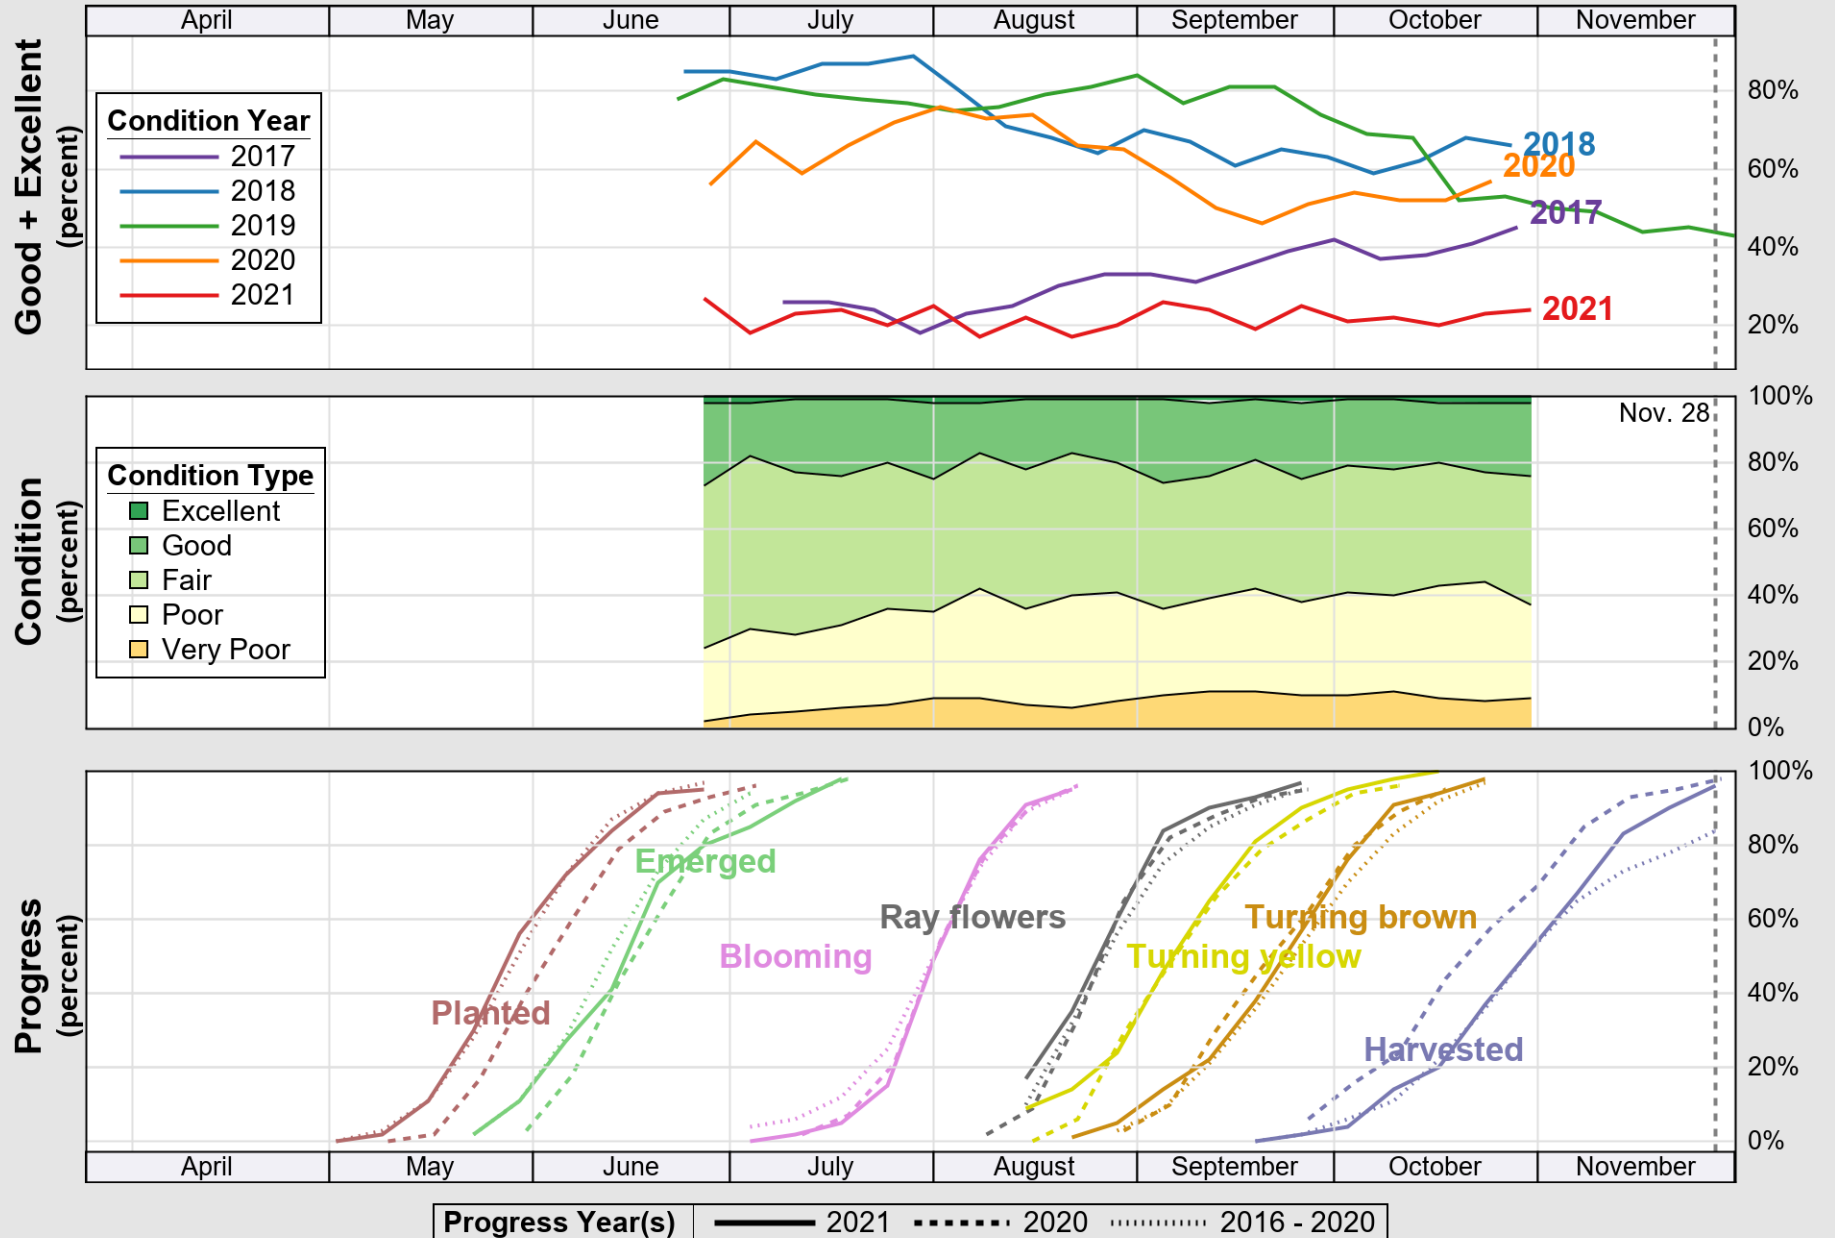

# Crop Progress and Condition: Spring Wheat in North Dakota , 2021

NASS

Source: National Agricultural Statistics Service (NASS), Crop Progress Report

USDA

# Crop Progress and Condition: Sugar Beets in North Dakota , 2021

NASS

Source: National Agricultural Statistics Service (NASS), Crop Progress Report

USDA

# Crop Progress and Condition: Sunflower in North Dakota , 2021

NASS

Source: National Agricultural Statistics Service (NASS), Crop Progress Report

USDA

# Crop Progress and Condition: Winter Wheat in North Dakota , 2021

NASS

Source: National Agricultural Statistics Service (NASS), Crop Progress Report