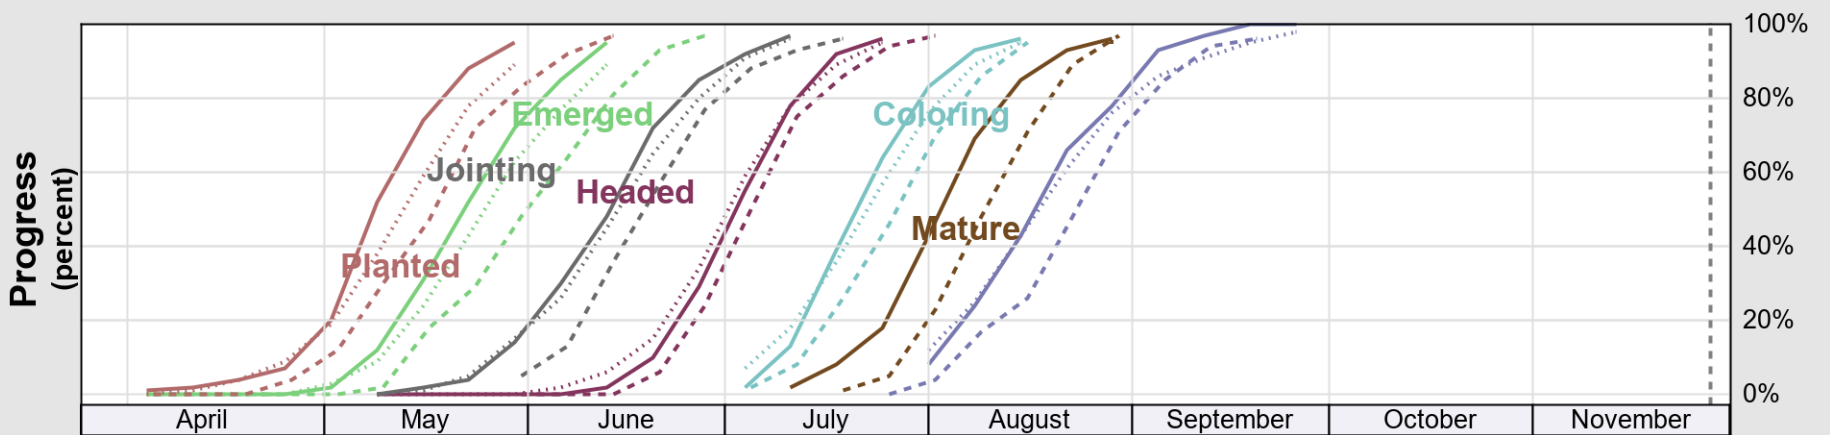

# Crop Progress and Condition: Barley in North Dakota , 2021

NASS

Source: National Agricultural Statistics Service (NASS), Crop Progress Report

USDA

# Crop Progress and Condition: Corn in North Dakota , 2021

NASS

Source: National Agricultural Statistics Service (NASS), Crop Progress Report

USDA

# Crop Progress and Condition: Oats in North Dakota , 2021

NASS

Progress Year(s) ——— 2021    ..... 2020    ..... 2016 - 2020

Source: National Agricultural Statistics Service (NASS), Crop Progress Report

**USDA** Crop Progress and Condition: Pasture and Range in North Dakota , 2021 **NASS**