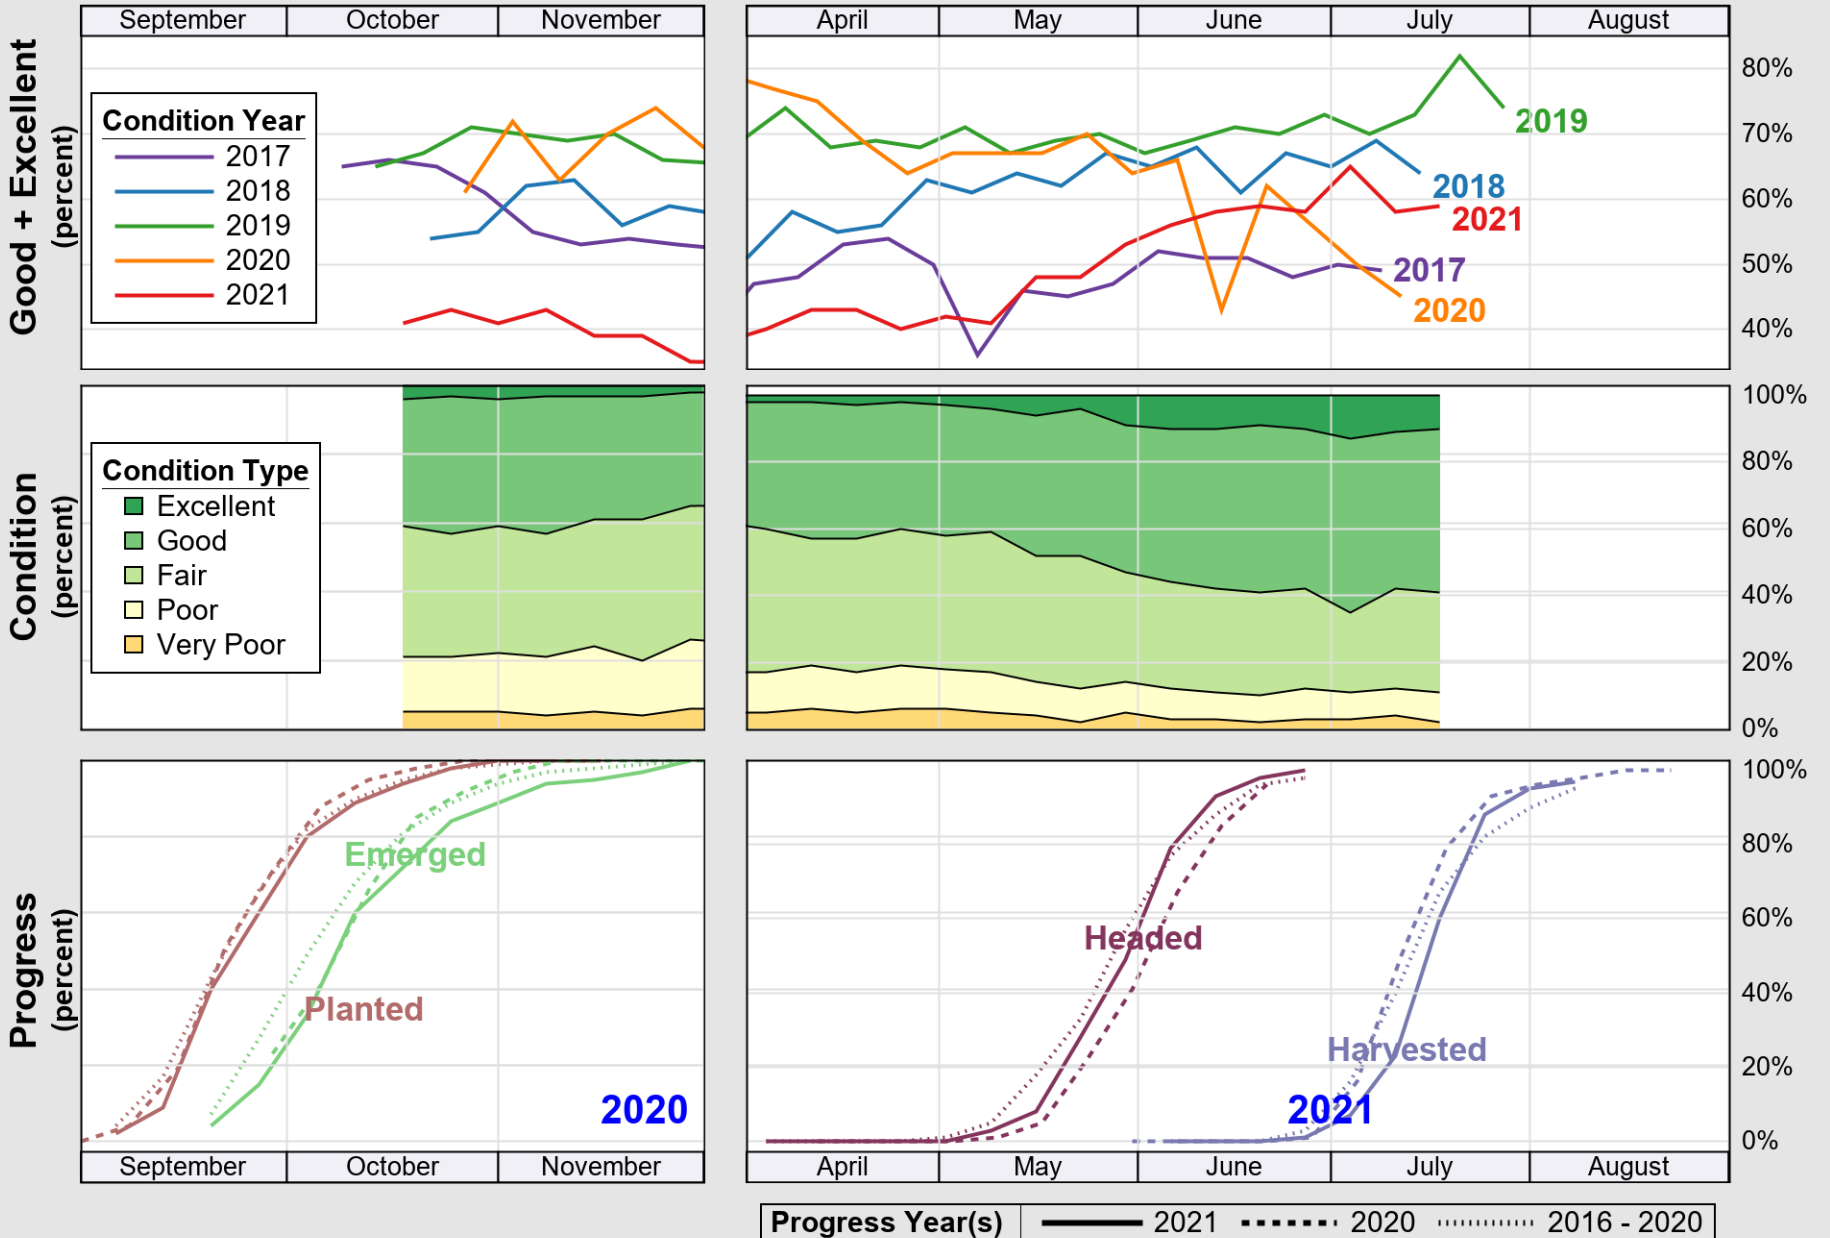

# Crop Progress and Condition: Sorghum in Nebraska, 2021

NASS

Source: National Agricultural Statistics Service (NASS), Crop Progress Report

USDA

# Crop Progress and Condition: Soybeans in Nebraska , 2021

NASS

Source: National Agricultural Statistics Service (NASS), Crop Progress Report

USDA

# Crop Progress and Condition: Winter Wheat in Nebraska , 2021

NASS

Source: National Agricultural Statistics Service (NASS), Crop Progress Report