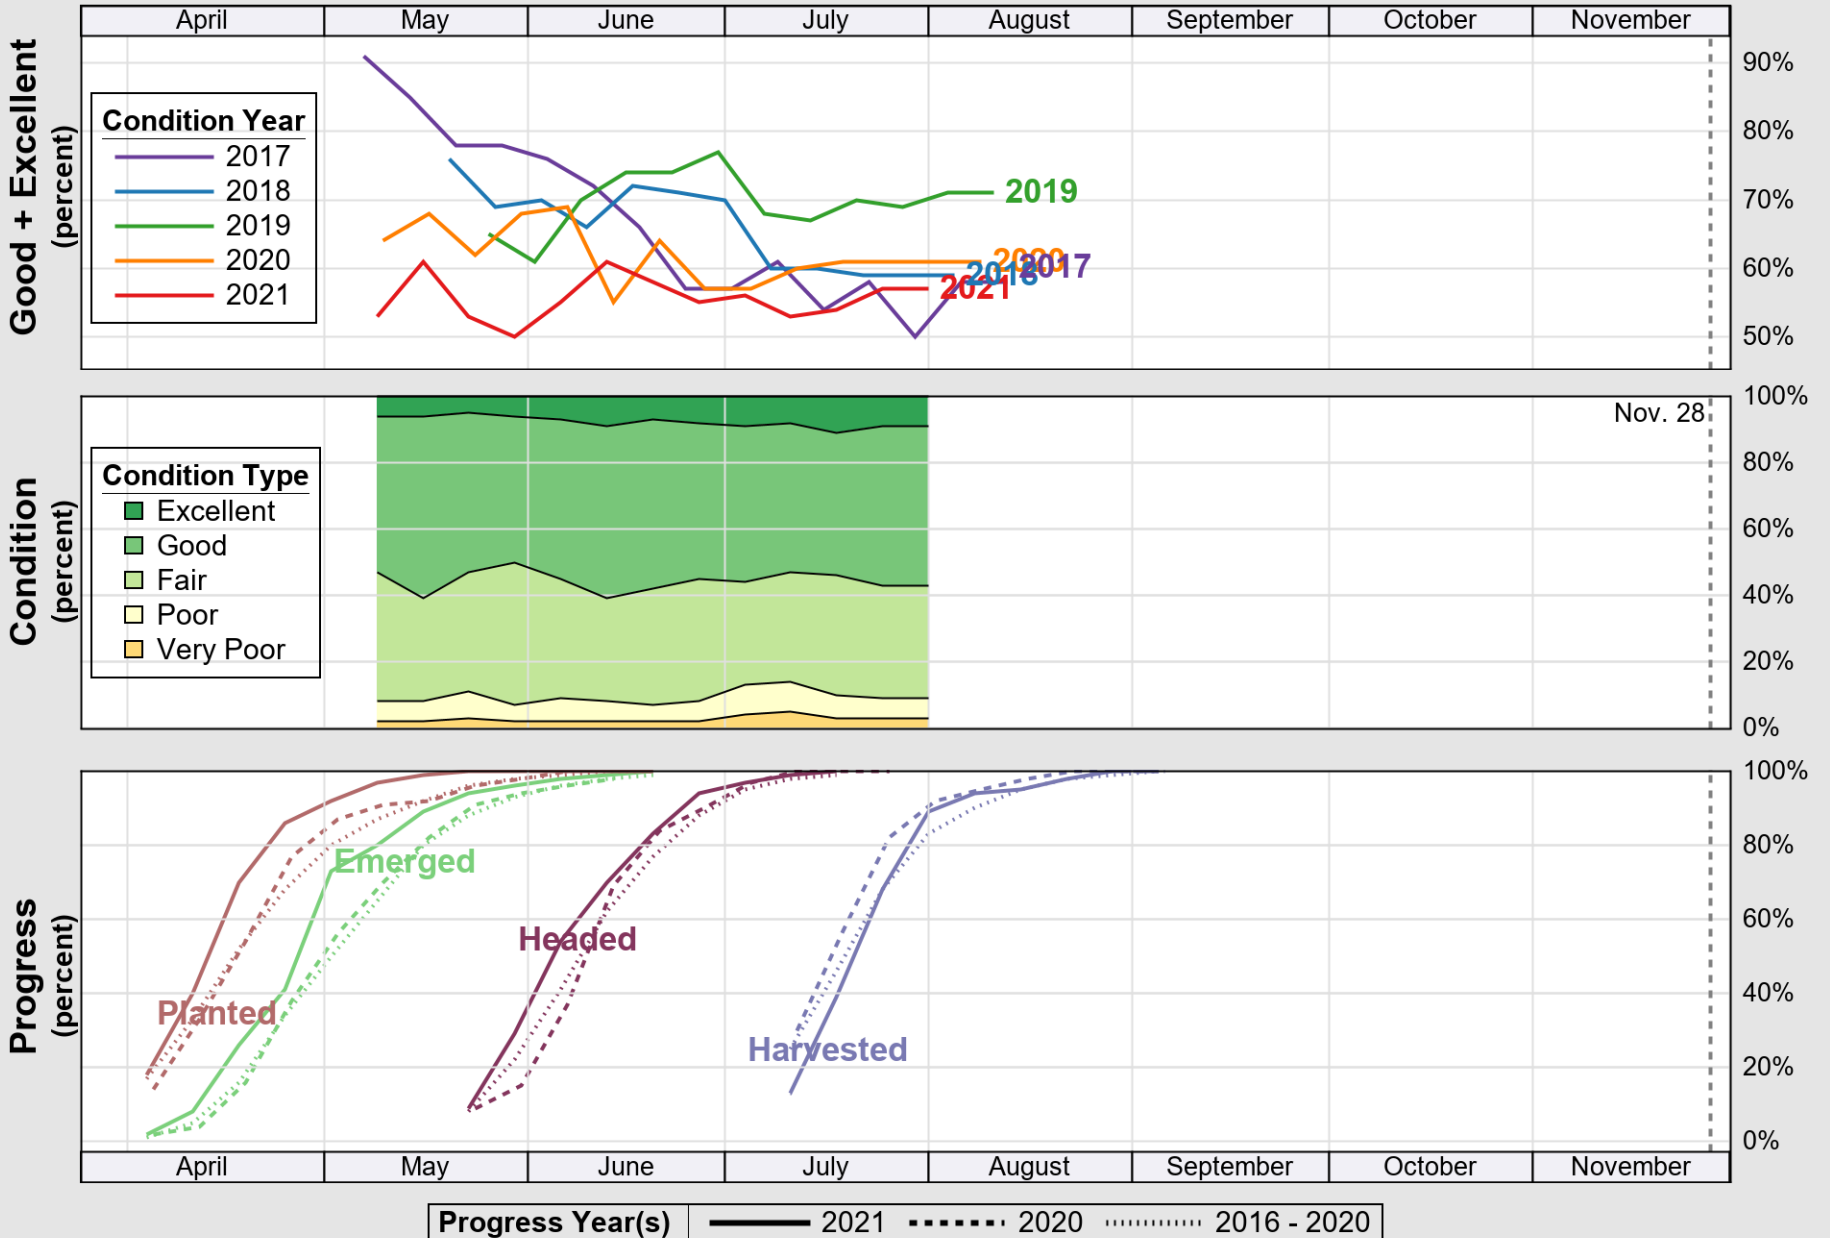

# Crop Progress and Condition: Corn in Nebraska , 2021

NASS

Source: National Agricultural Statistics Service (NASS), Crop Progress Report

USDA

### Crop Progress and Condition: Oats in Nebraska , 2021

NASS

Source: National Agricultural Statistics Service (NASS), Crop Progress Report

USDA

# Crop Progress and Condition: Pasture and Range in Nebraska , 2021

NASS

Source: National Agricultural Statistics Service (NASS), Crop Progress Report

USDA