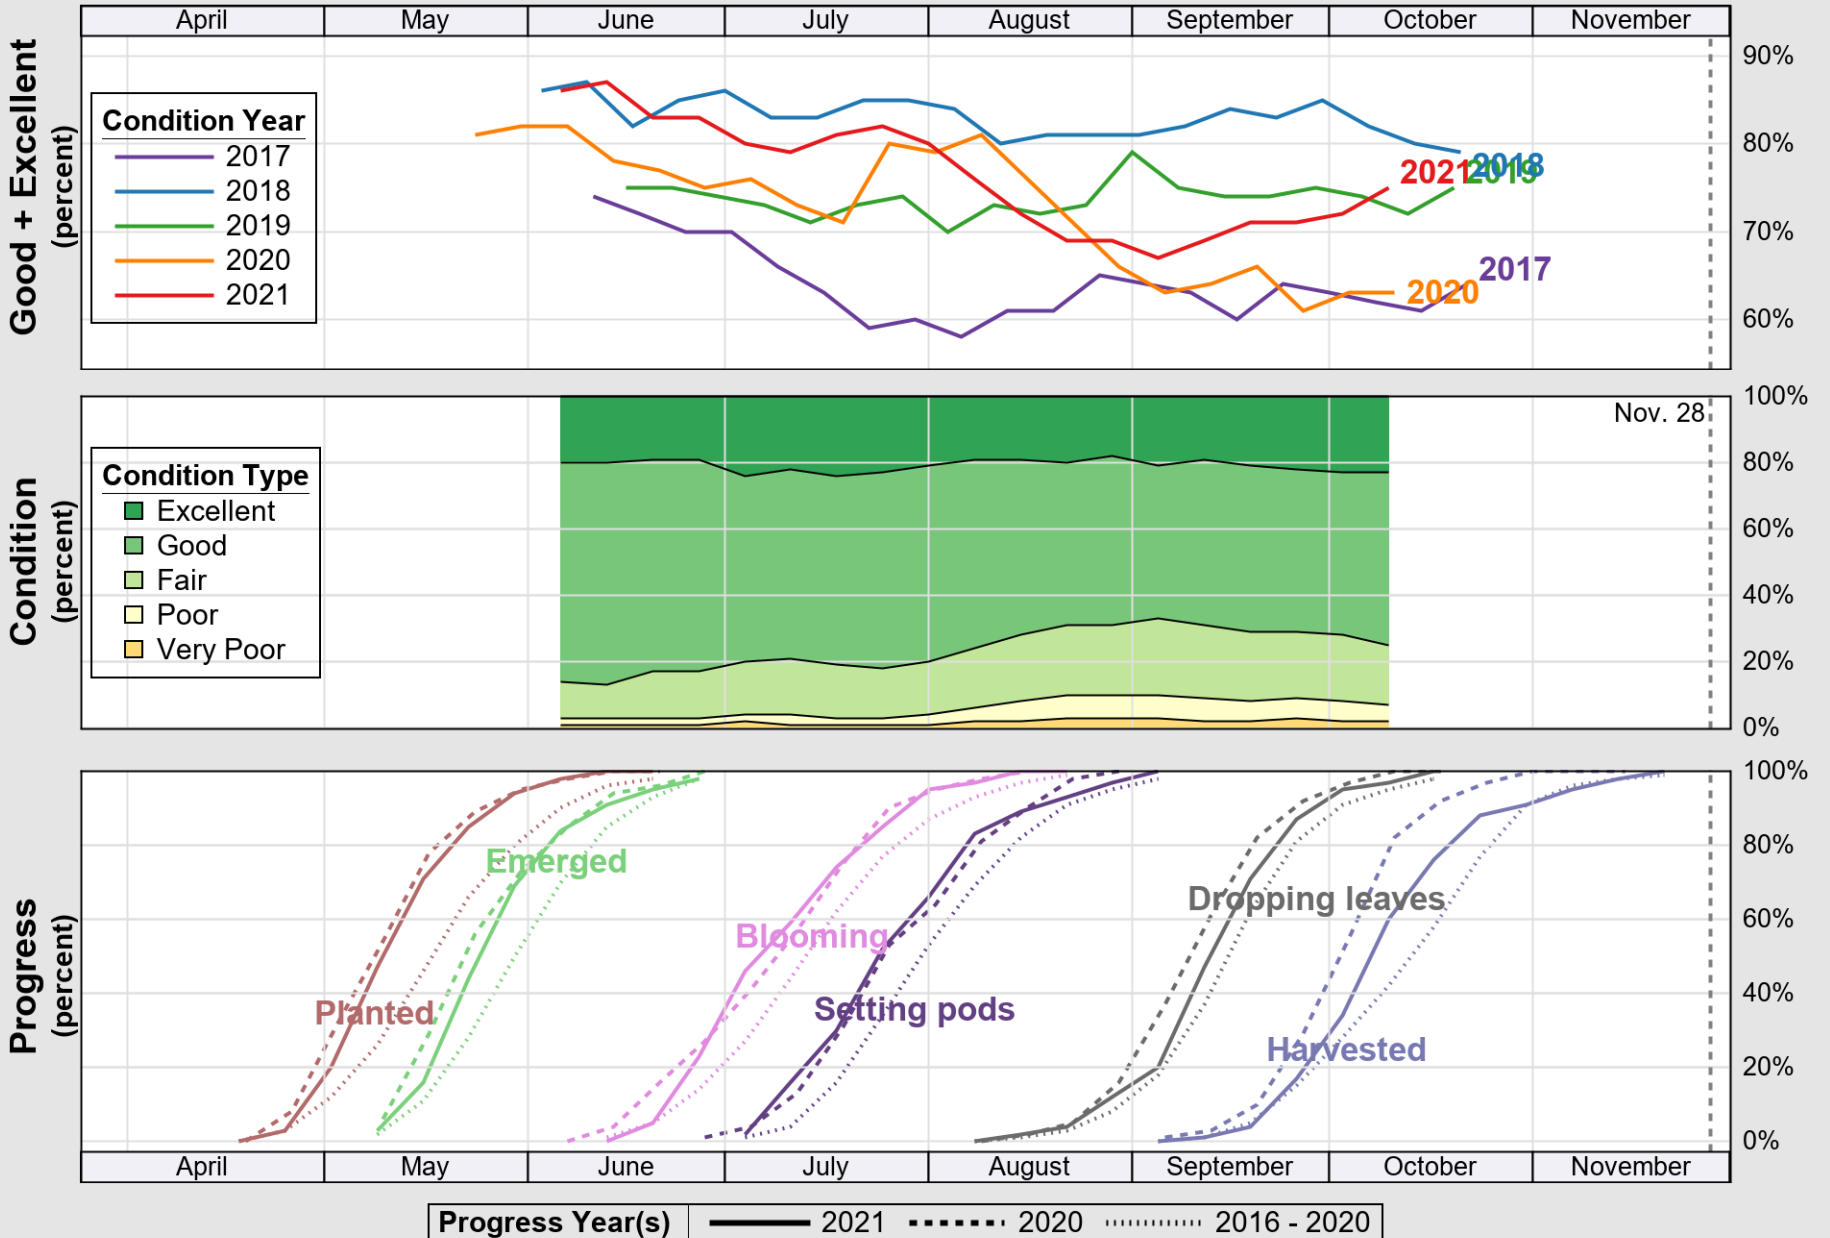

# Crop Progress and Condition: Pasture and Range in Nebraska , 2021

NASS

Source: National Agricultural Statistics Service (NASS), Crop Progress Report

USDA

# Crop Progress and Condition: Sorghum in Nebraska, 2021

NASS

Source: National Agricultural Statistics Service (NASS), Crop Progress Report

USDA

# Crop Progress and Condition: Soybeans in Nebraska , 2021

NASS

Source: National Agricultural Statistics Service (NASS), Crop Progress Report

USDA

# Crop Progress and Condition: Winter Wheat in Nebraska , 2021

NASS

Source: National Agricultural Statistics Service (NASS), Crop Progress Report