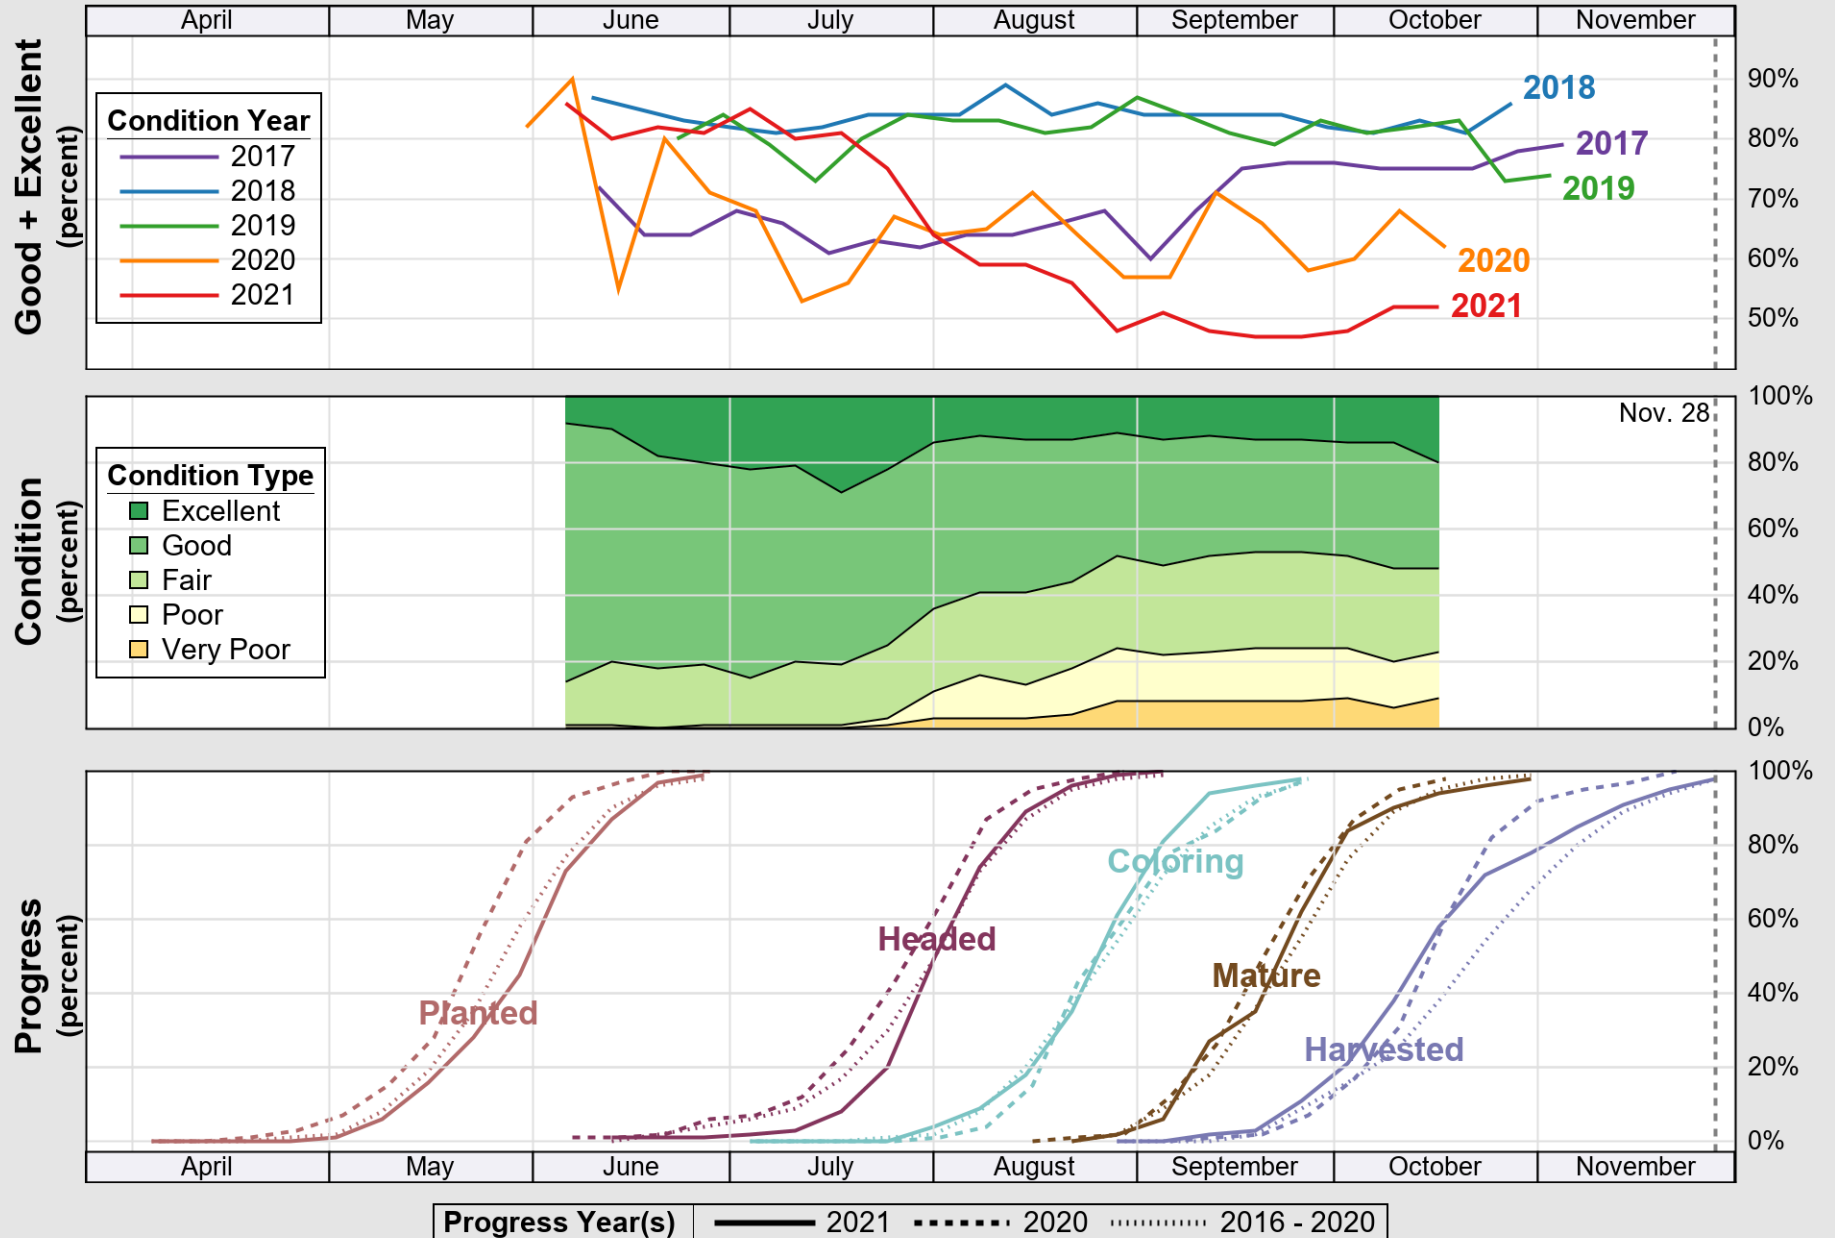

# Crop Progress and Condition: Corn in Nebraska , 2021

NASS

Source: National Agricultural Statistics Service (NASS), Crop Progress Report

USDA

### Crop Progress and Condition: Oats in Nebraska , 2021

NASS

Source: National Agricultural Statistics Service (NASS), Crop Progress Report

USDA

# Crop Progress and Condition: Pasture and Range in Nebraska , 2021

NASS

Source: National Agricultural Statistics Service (NASS), Crop Progress Report

USDA

# Crop Progress and Condition: Sorghum in Nebraska, 2021

NASS

Source: National Agricultural Statistics Service (NASS), Crop Progress Report

USDA