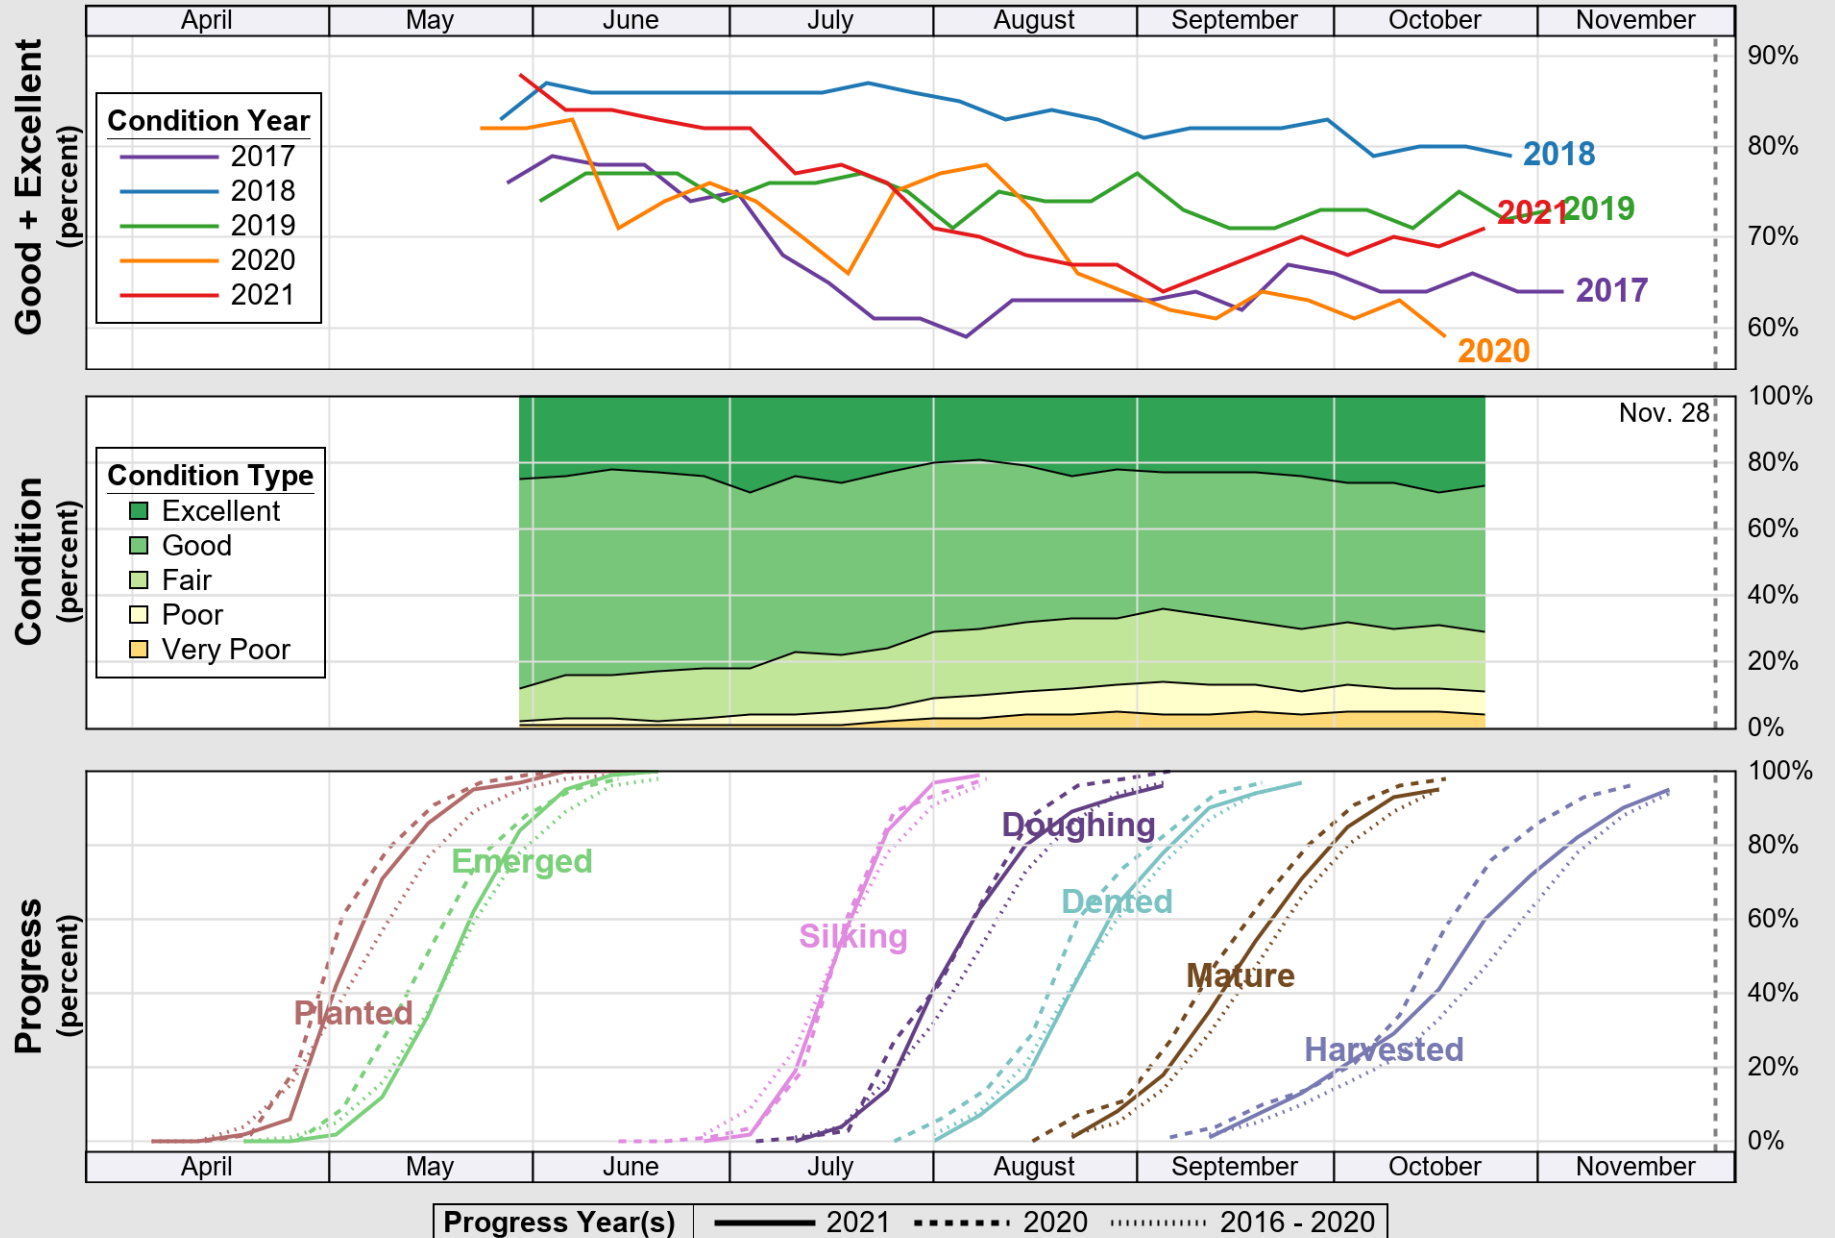

# Crop Progress and Condition: Corn in Nebraska , 2021

NASS

Source: National Agricultural Statistics Service (NASS), Crop Progress Report

USDA

### Crop Progress and Condition: Oats in Nebraska , 2021

NASS

Source: National Agricultural Statistics Service (NASS), Crop Progress Report

USDA