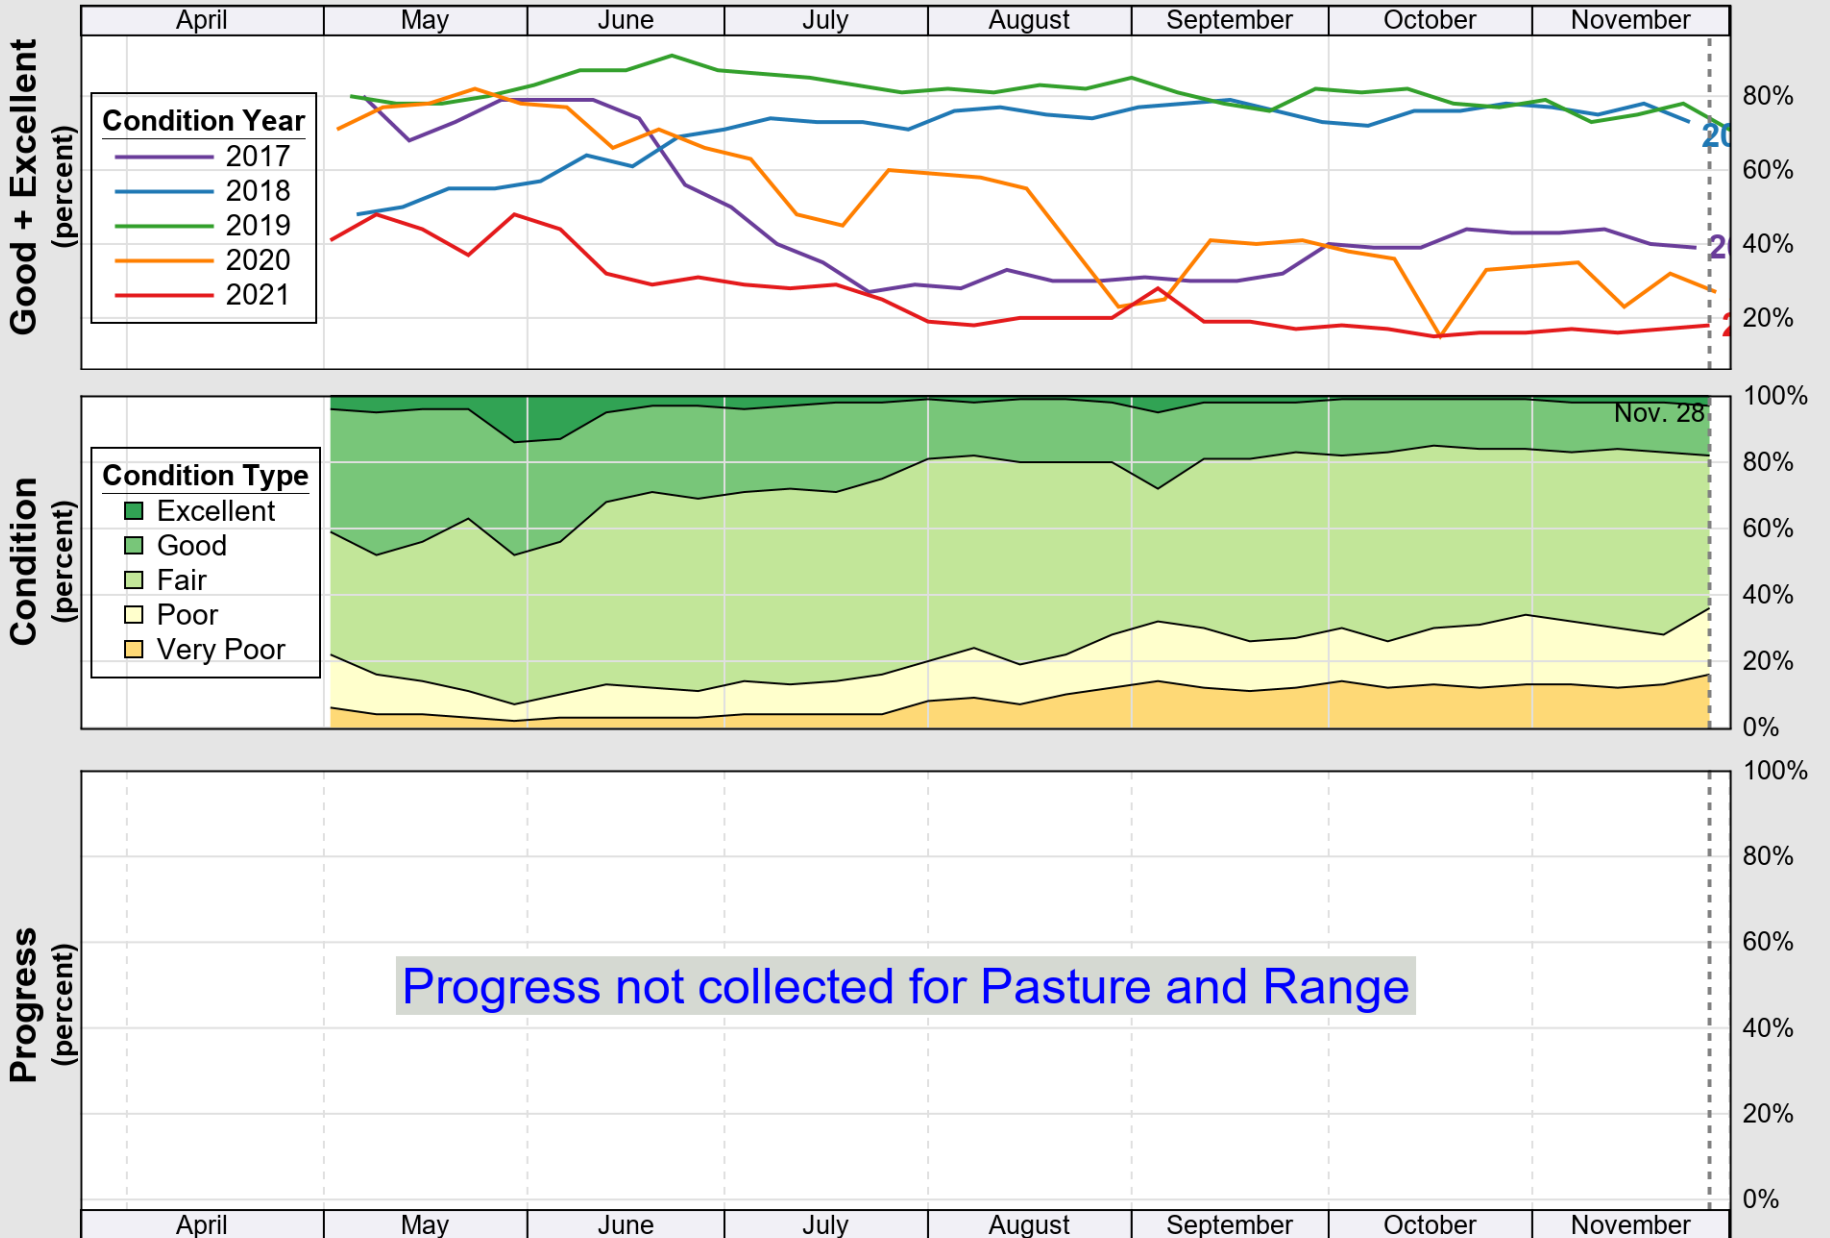

# Crop Progress and Condition: Corn in Nebraska , 2021

NASS

Source: National Agricultural Statistics Service (NASS), Crop Progress Report

USDA

### Crop Progress and Condition: Oats in Nebraska , 2021

NASS

Source: National Agricultural Statistics Service (NASS), Crop Progress Report

USDA

# Crop Progress and Condition: Pasture and Range in Nebraska , 2021

NASS

Source: National Agricultural Statistics Service (NASS), Crop Progress Report

USDA