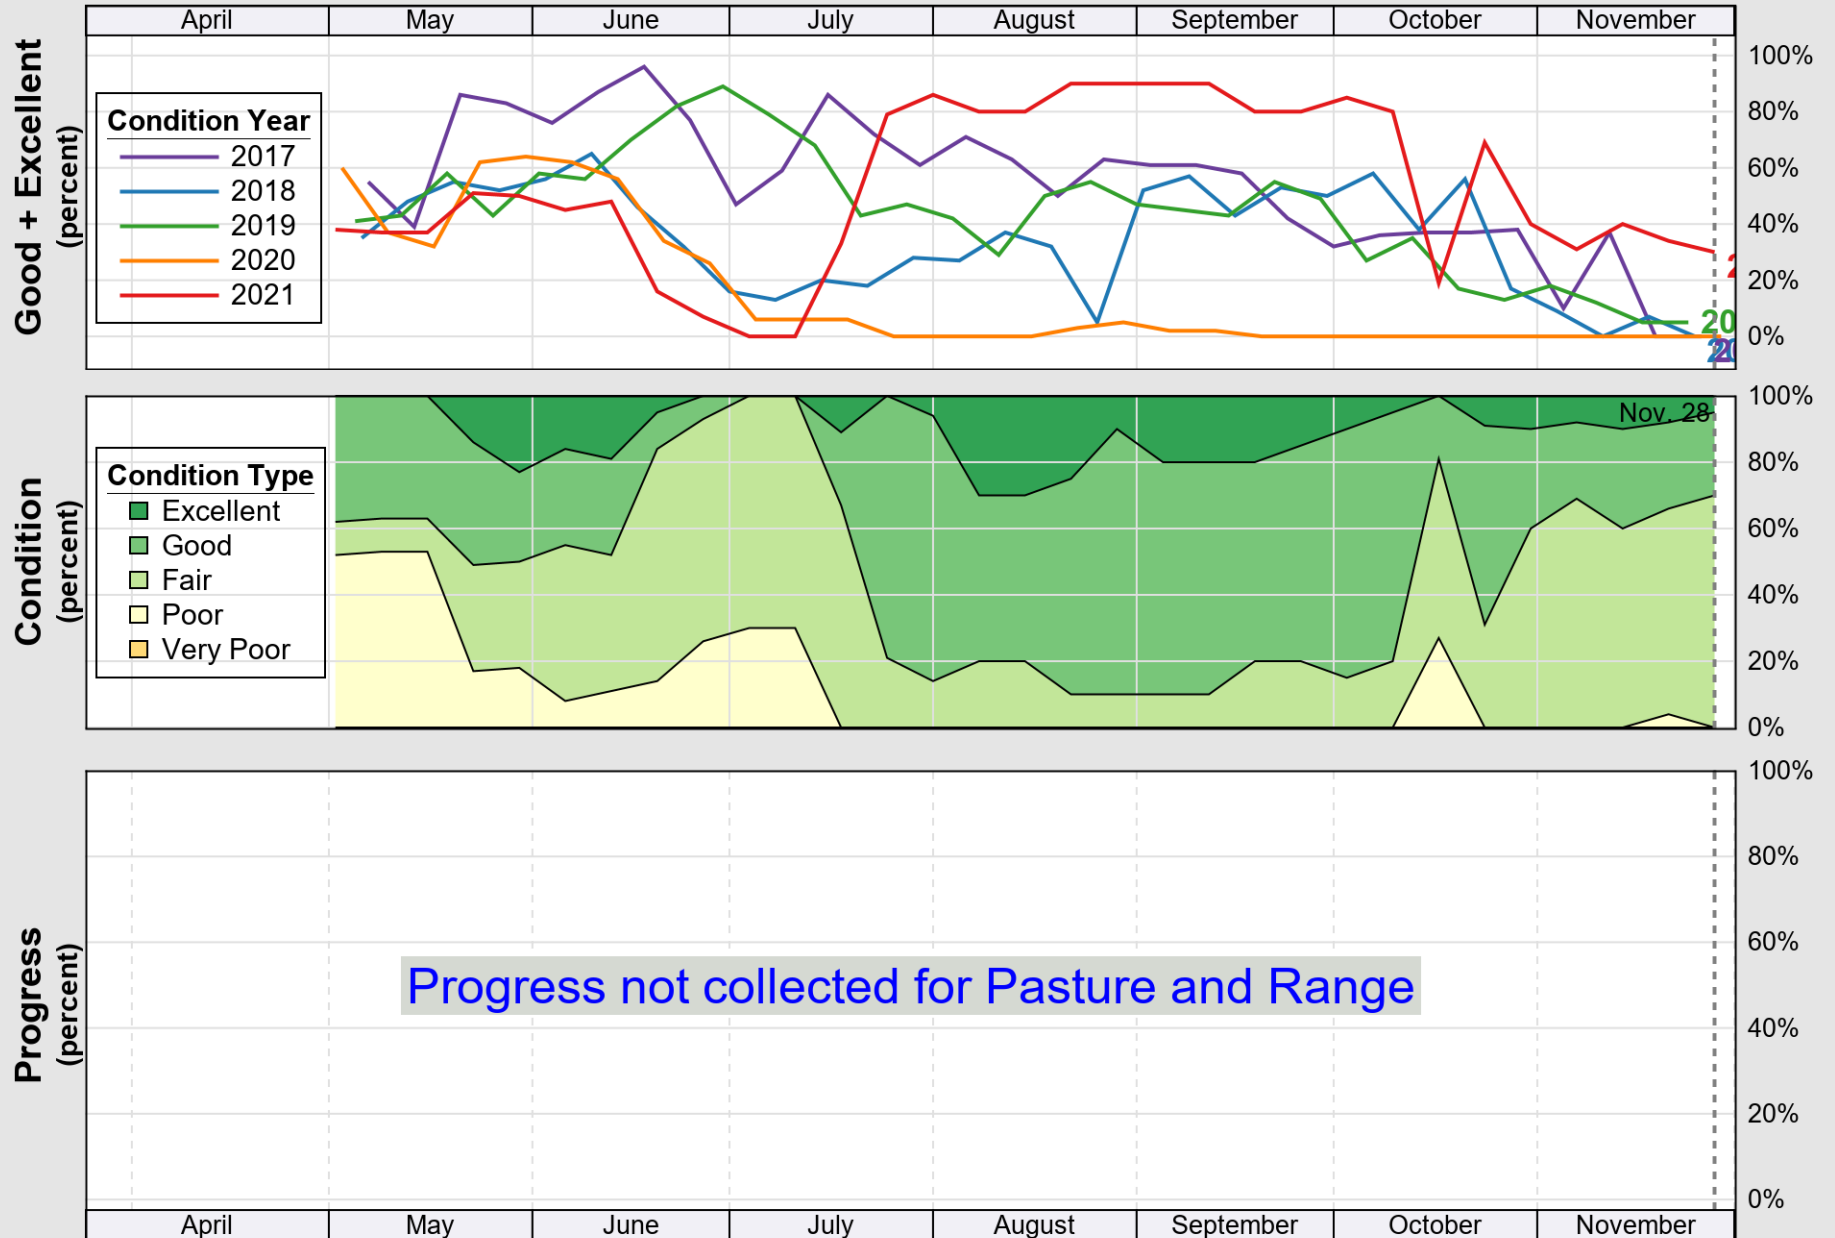

USDA

Crop Progress and Condition: Corn in New Hampshire , 2021

NASS

Source: National Agricultural Statistics Service (NASS), Crop Progress Report

USDA Crop Progress and Condition: Pasture and Range in New Hampshire, 2021 NASS

Source: National Agricultural Statistics Service (NASS), Crop Progress Report