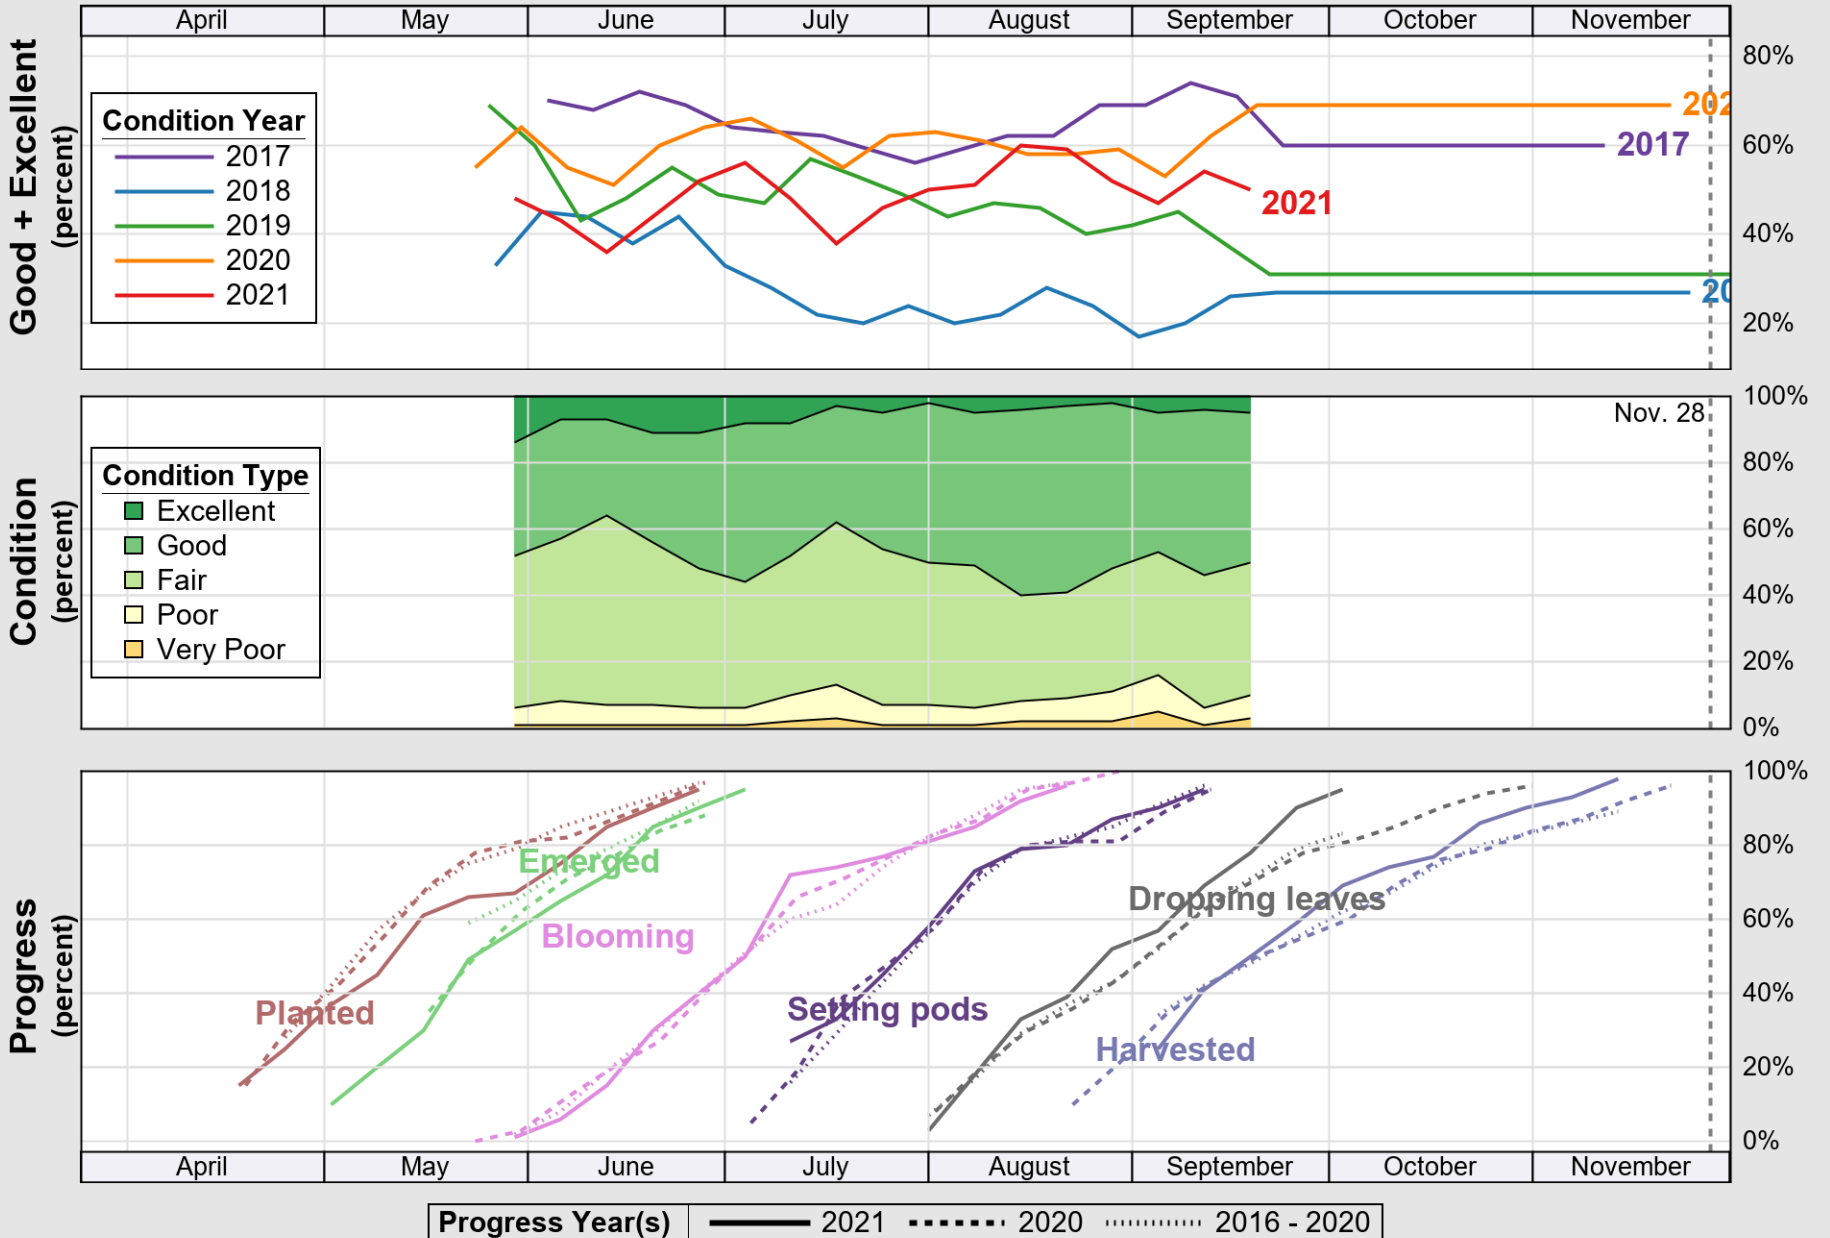

NASS

Source: National Agricultural Statistics Service (NASS), Crop Progress Report

USDA

Crop Progress and Condition: Rice in Texas , 2021

NASS

Source: National Agricultural Statistics Service (NASS), Crop Progress Report

USDA

Crop Progress and Condition: Sorghum in Texas , 2021

NASS

Source: National Agricultural Statistics Service (NASS), Crop Progress Report

USDA

Crop Progress and Condition: Soybeans in Texas , 2021

NASS

Source: National Agricultural Statistics Service (NASS), Crop Progress Report

USDA

Crop Progress and Condition: Sunflower in Texas , 2021

NASS

Source: National Agricultural Statistics Service (NASS), Crop Progress Report

USDA

Crop Progress and Condition: Winter Wheat in Texas , 2021