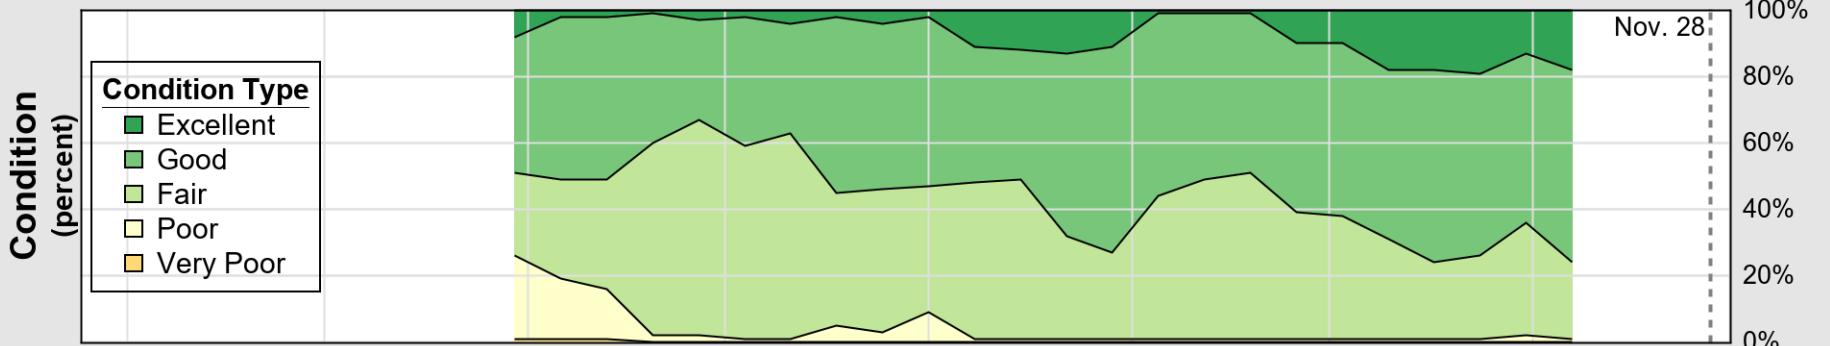

USDA

Crop Progress and Condition: Peanuts in Texas , 2021

NASS

Source: National Agricultural Statistics Service (NASS), Crop Progress Report