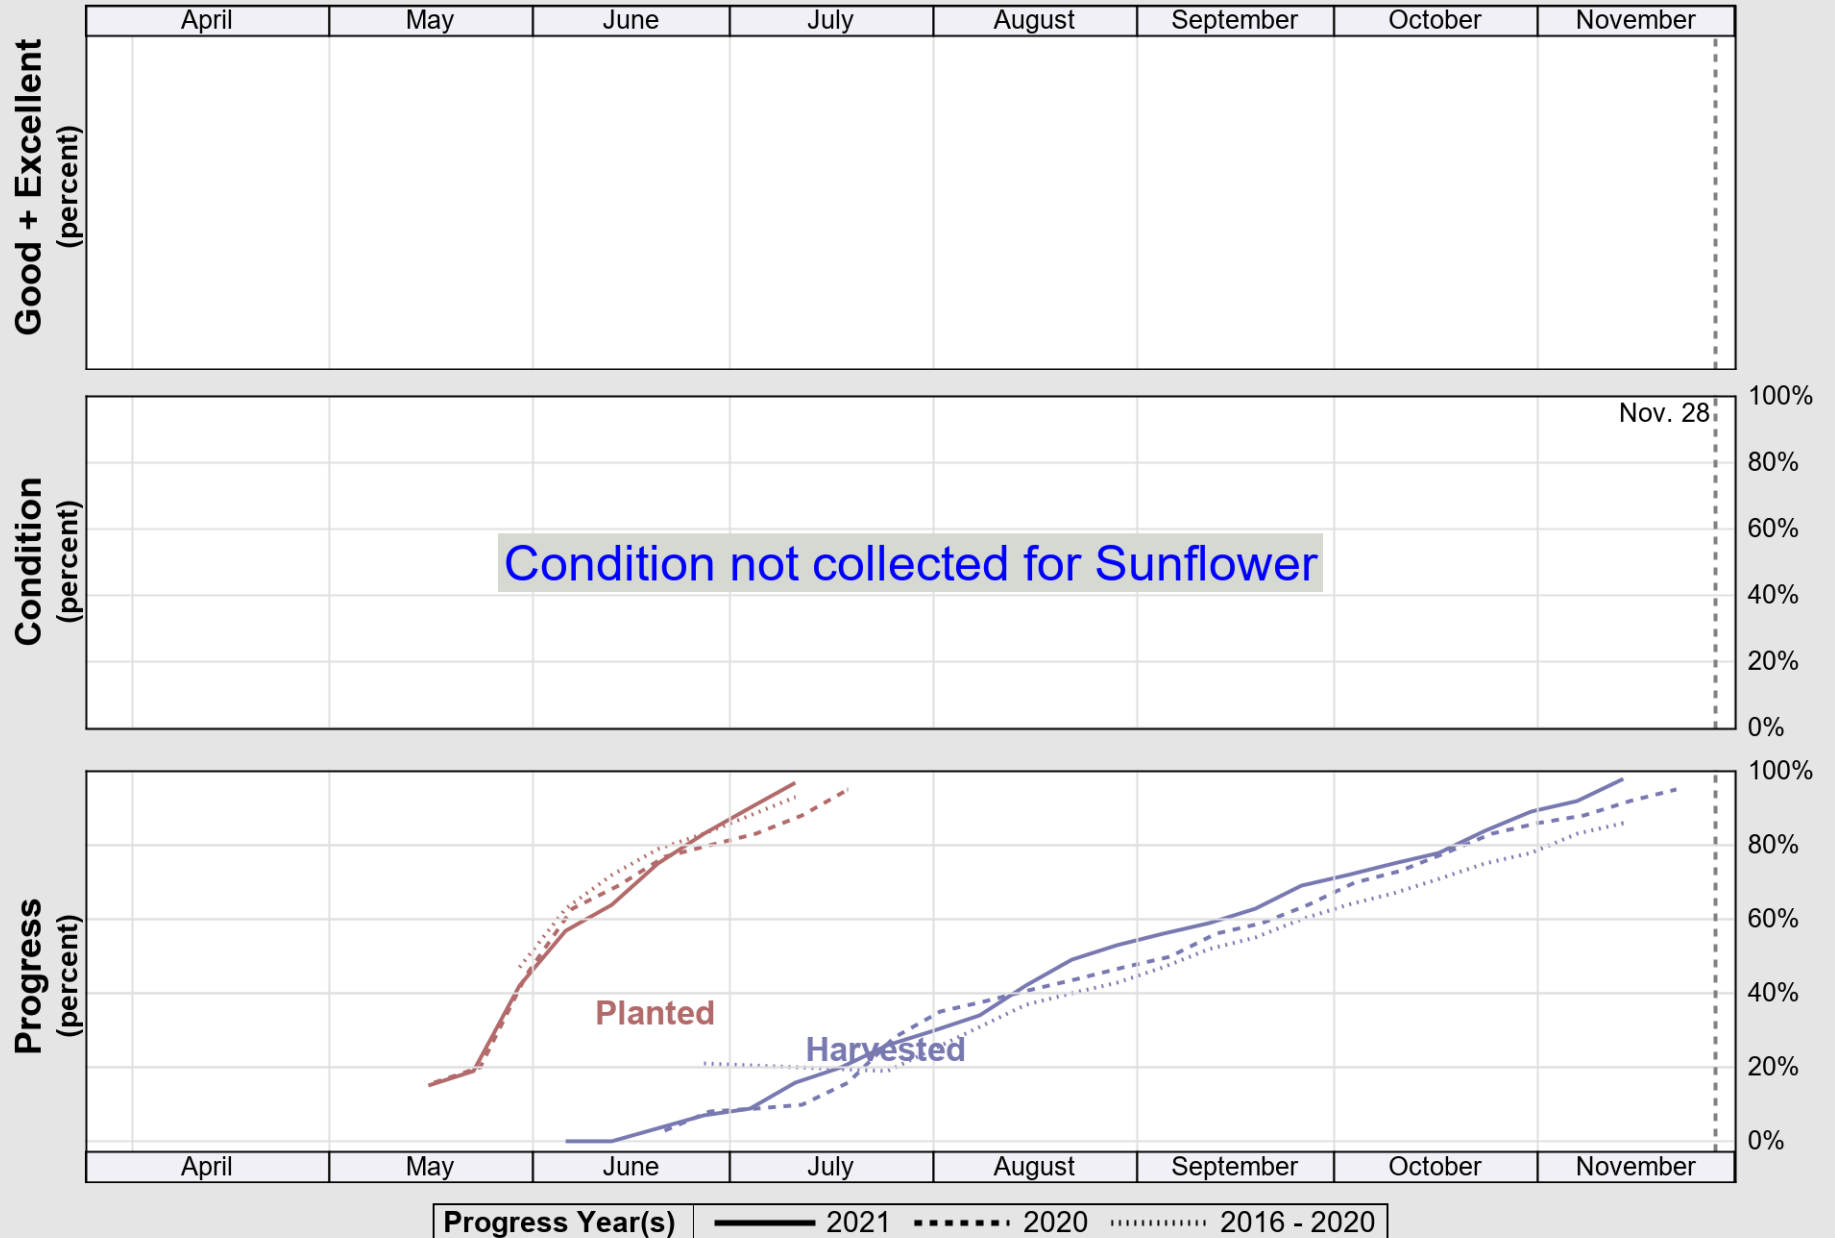

USDA

Crop Progress and Condition: Sorghum in Texas , 2021

NASS

Source: National Agricultural Statistics Service (NASS), Crop Progress Report

USDA

Crop Progress and Condition: Soybeans in Texas , 2021

NASS

Source: National Agricultural Statistics Service (NASS), Crop Progress Report

USDA

Crop Progress and Condition: Sunflower in Texas , 2021

NASS

Source: National Agricultural Statistics Service (NASS), Crop Progress Report

USDA

Crop Progress and Condition: Winter Wheat in Texas , 2021