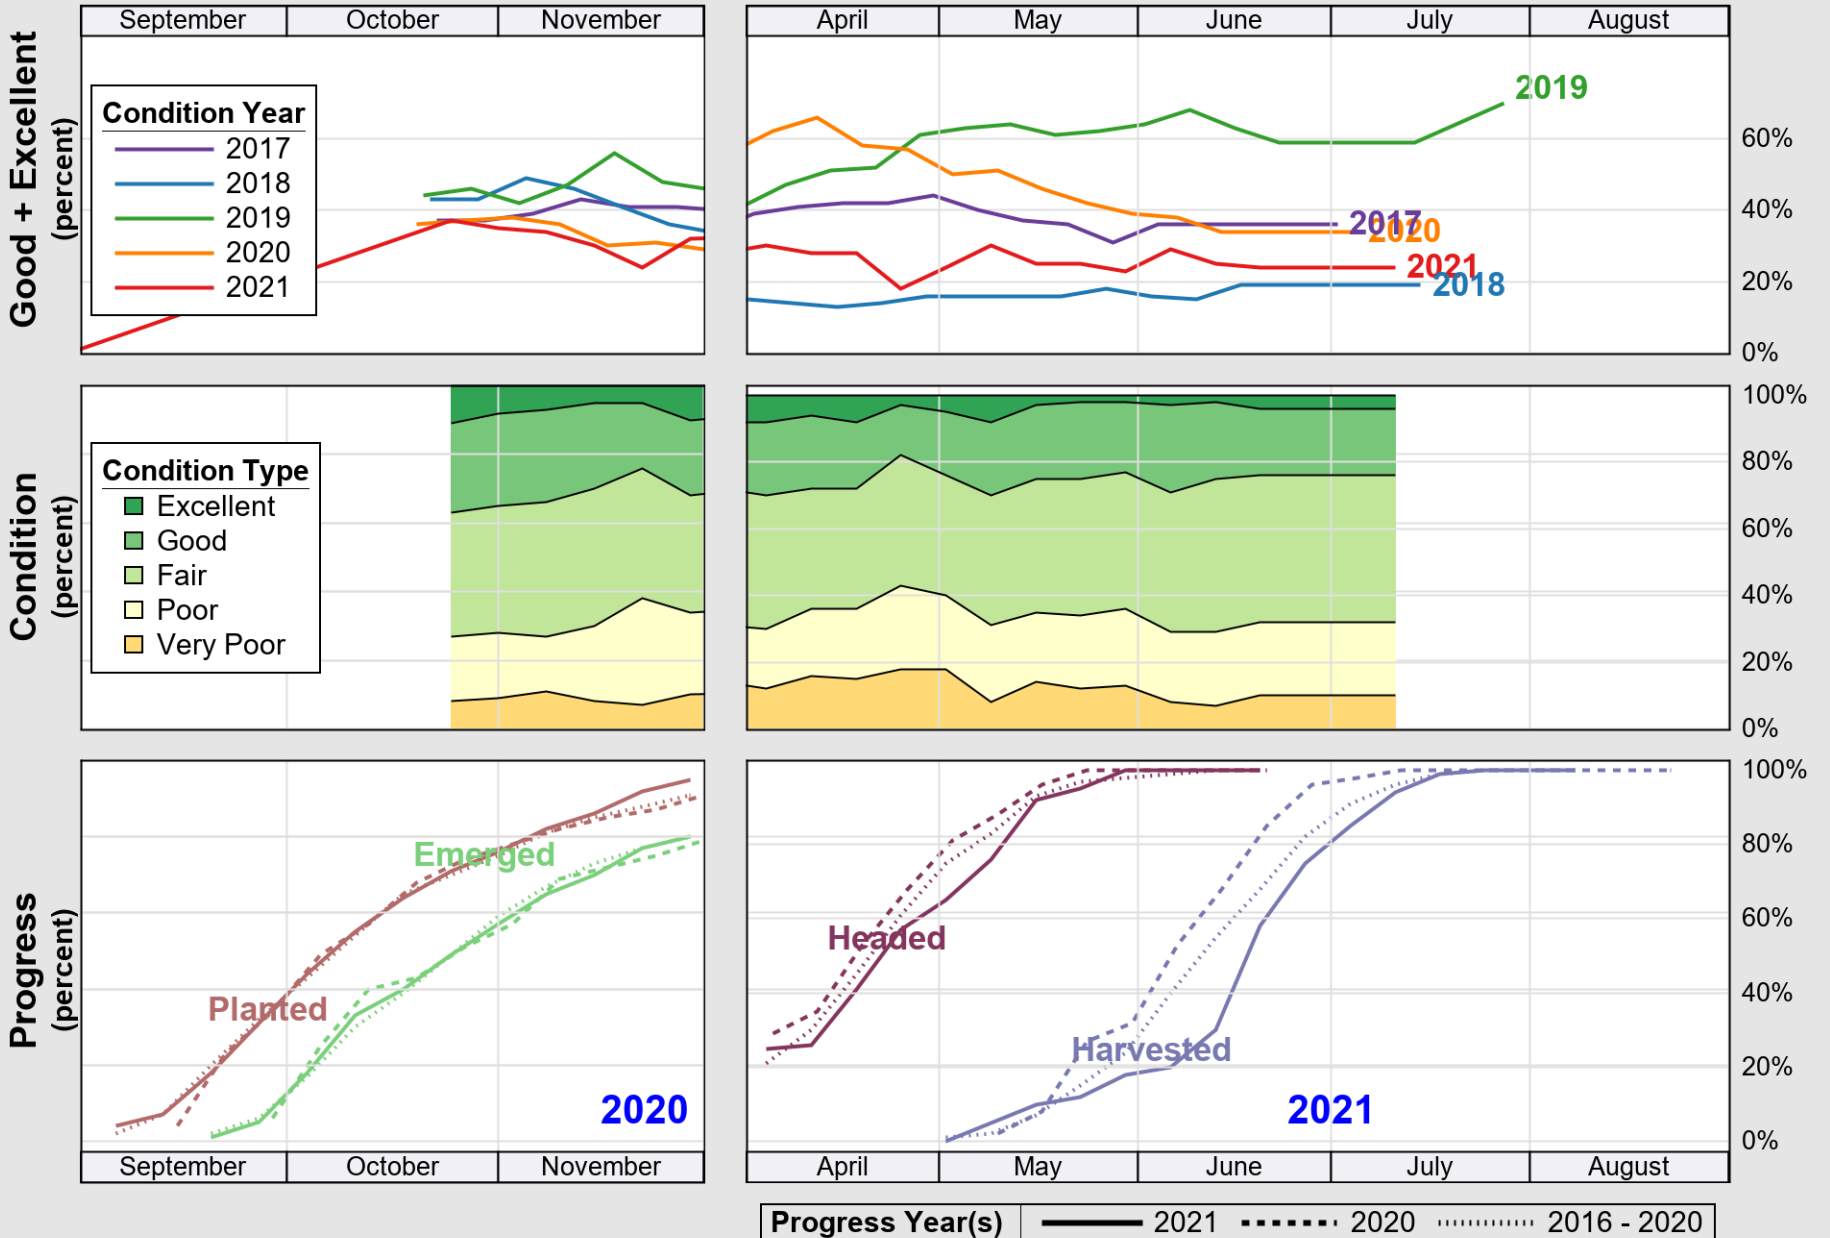

USDA

Crop Progress and Condition: Sorghum in Texas , 2021

NASS

Source: National Agricultural Statistics Service (NASS), Crop Progress Report

USDA

Crop Progress and Condition: Soybeans in Texas , 2021

NASS

Source: National Agricultural Statistics Service (NASS), Crop Progress Report

USDA

Crop Progress and Condition: Sunflower in Texas , 2021

NASS

Source: National Agricultural Statistics Service (NASS), Crop Progress Report

USDA

Crop Progress and Condition: Winter Wheat in Texas , 2021

NASS

Source: National Agricultural Statistics Service (NASS), Crop Progress Report