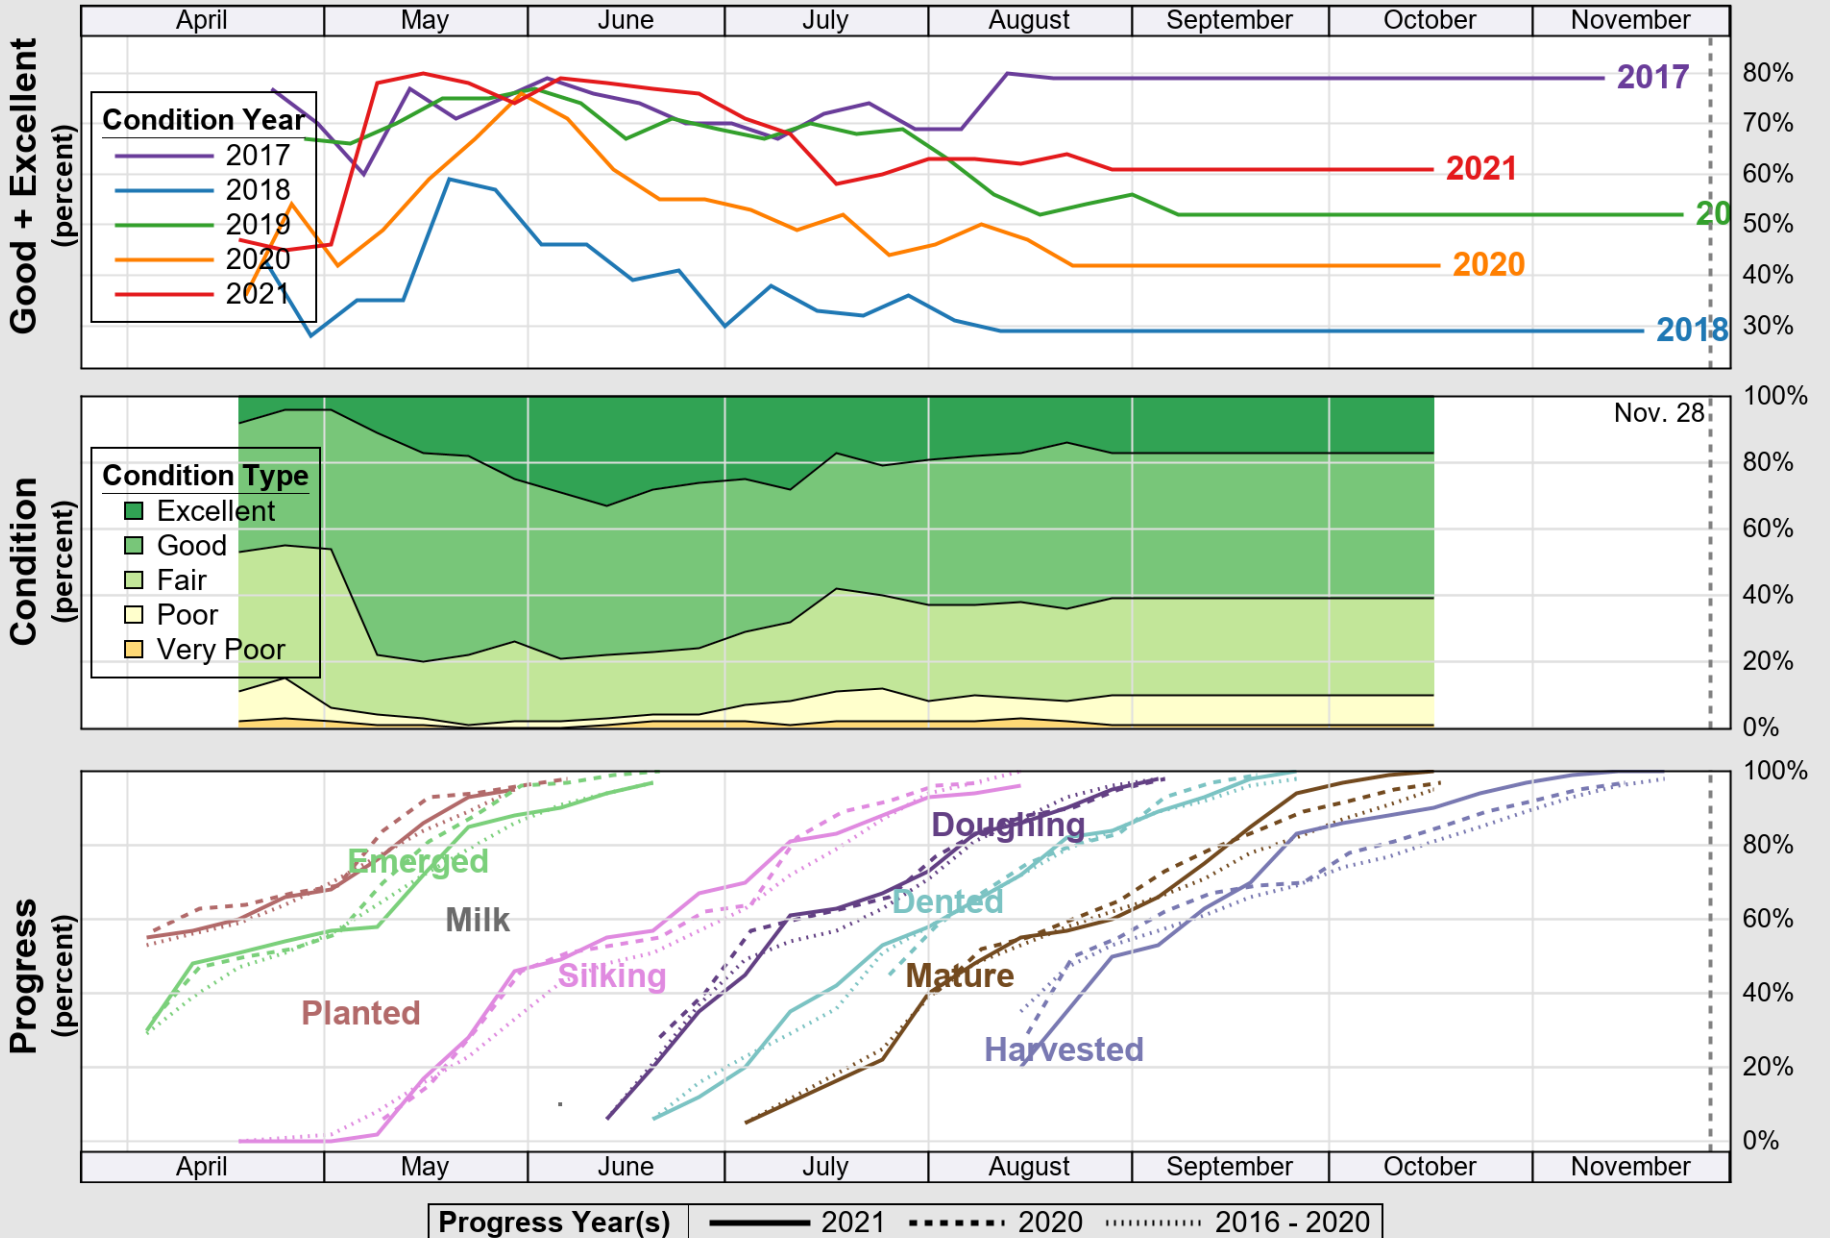

USDA

Crop Progress and Condition: Corn in Texas , 2021

NASS

Source: National Agricultural Statistics Service (NASS), Crop Progress Report

USDA

Crop Progress and Condition: Cotton in Texas , 2021

NASS

Source: National Agricultural Statistics Service (NASS), Crop Progress Report

USDA

Crop Progress and Condition: Pasture and Range in Texas , 2021

NASS

Source: National Agricultural Statistics Service (NASS), Crop Progress Report

USDA

Crop Progress and Condition: Peanuts in Texas , 2021

NASS

Source: National Agricultural Statistics Service (NASS), Crop Progress Report

USDA

Crop Progress and Condition: Rice in Texas , 2021

NASS

Source: National Agricultural Statistics Service (NASS), Crop Progress Report