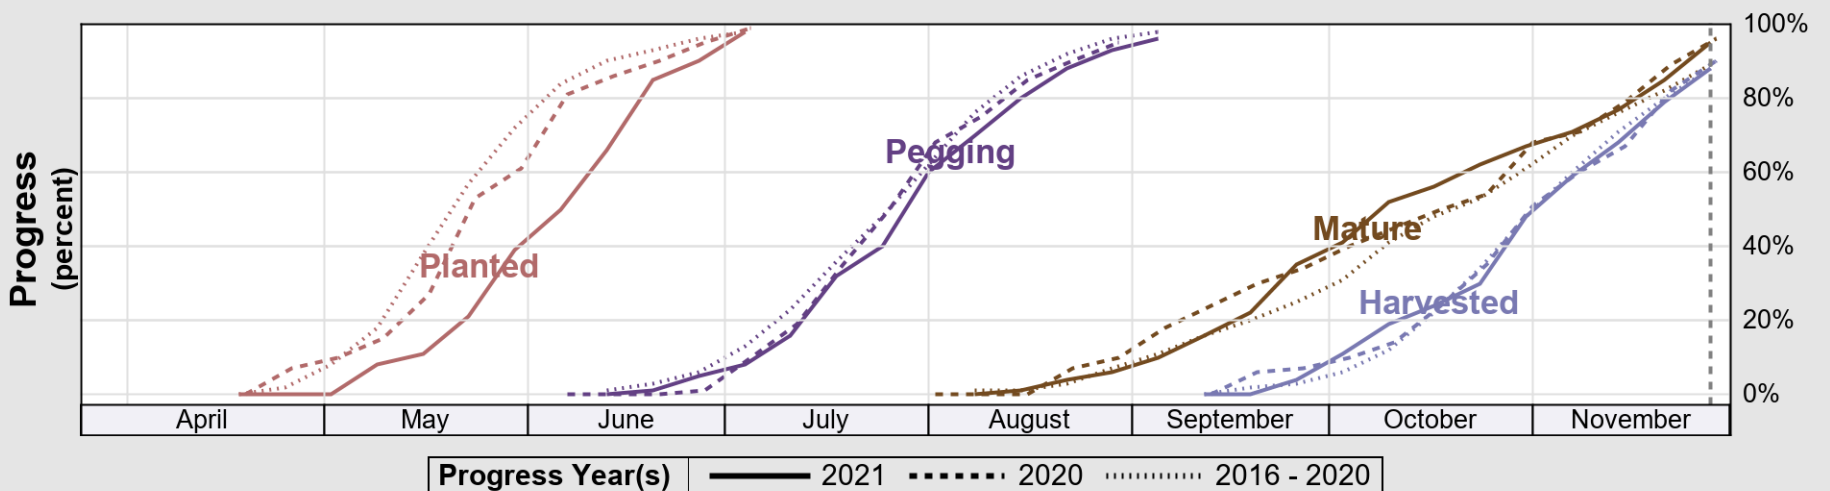

USDA

Crop Progress and Condition: Pasture and Range in Texas , 2021

NASS

Source: National Agricultural Statistics Service (NASS), Crop Progress Report

USDA

Crop Progress and Condition: Peanuts in Texas , 2021

NASS

Source: National Agricultural Statistics Service (NASS), Crop Progress Report

USDA

Crop Progress and Condition: Rice in Texas , 2021

NASS

Source: National Agricultural Statistics Service (NASS), Crop Progress Report