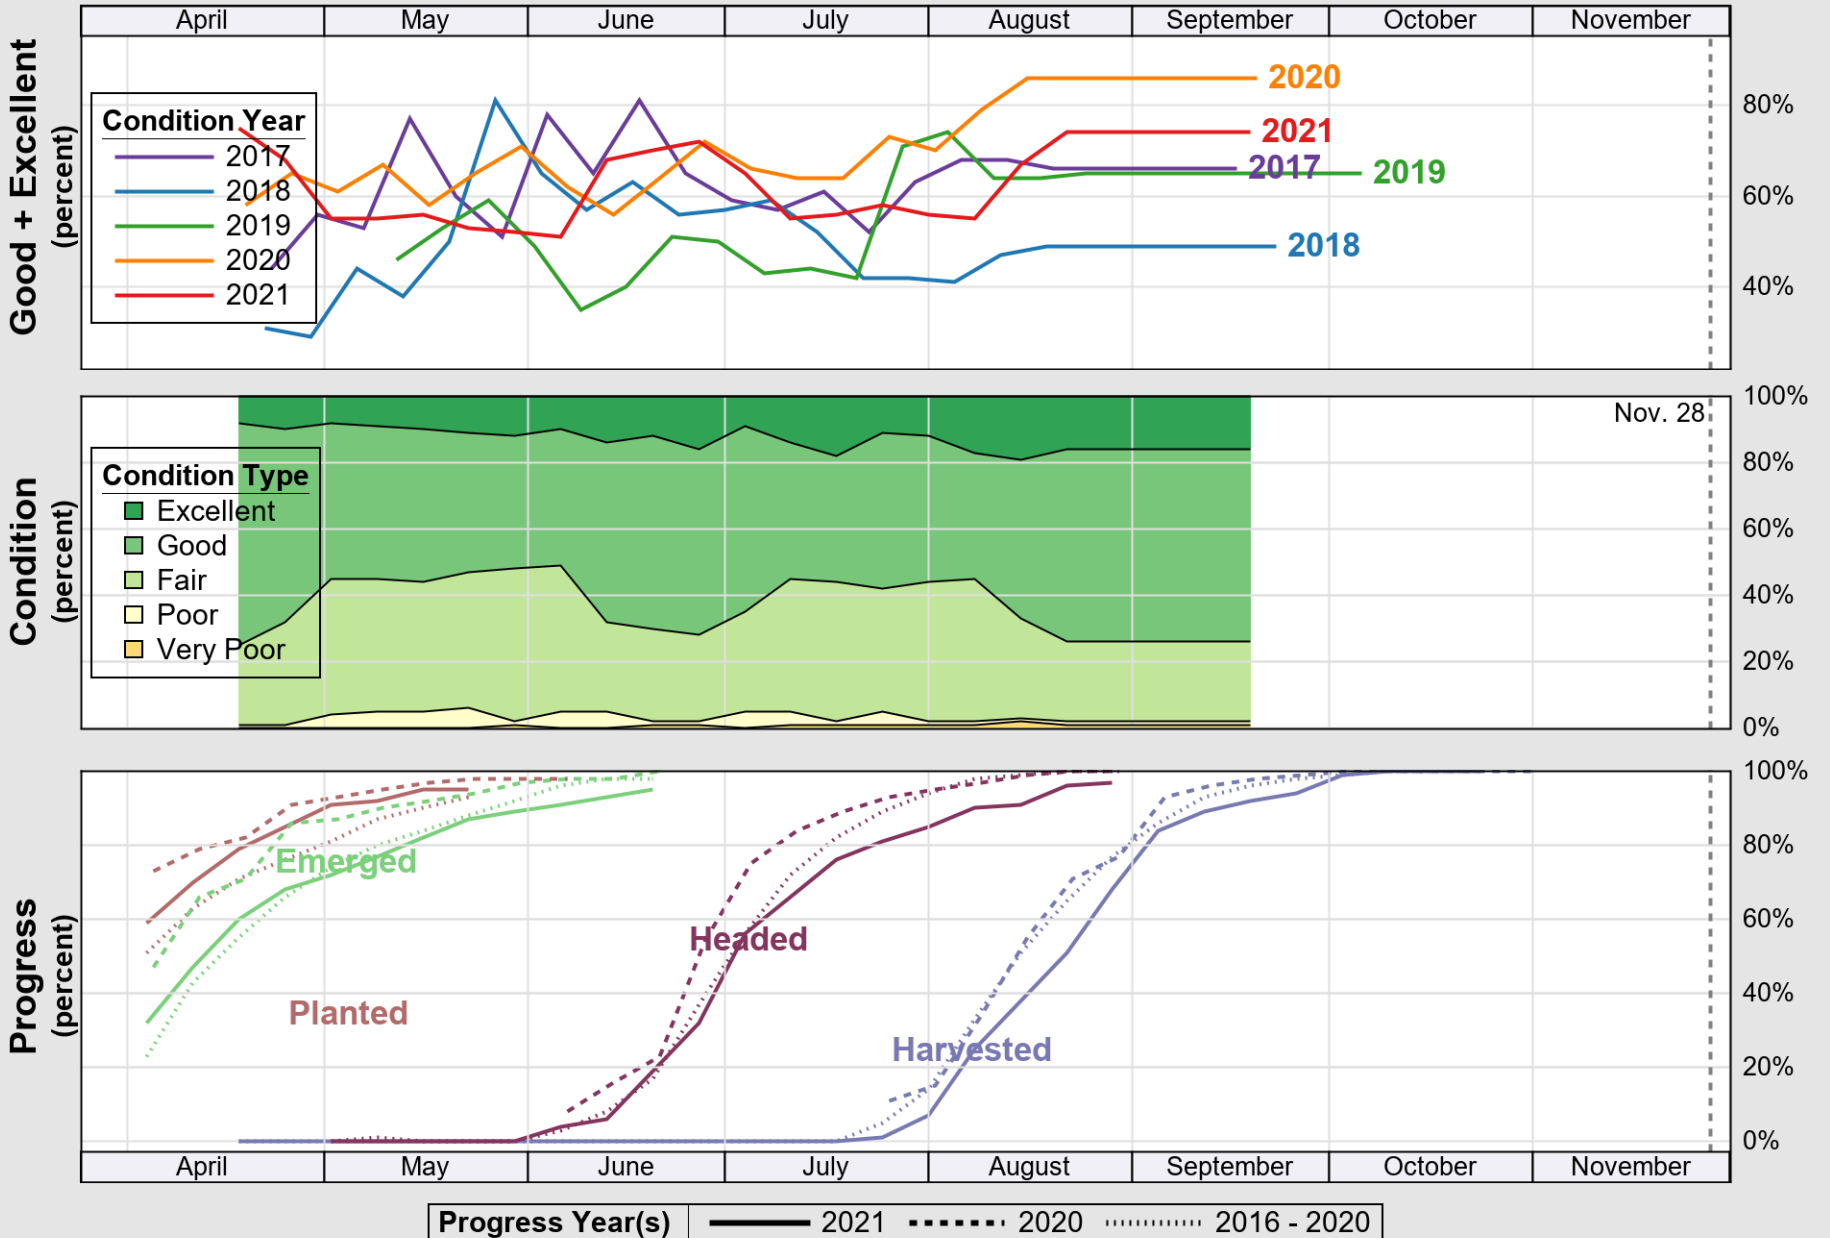

USDA

Crop Progress and Condition: Pasture and Range in Texas , 2021

NASS

Source: National Agricultural Statistics Service (NASS), Crop Progress Report

USDA

Crop Progress and Condition: Peanuts in Texas , 2021

NASS

Source: National Agricultural Statistics Service (NASS), Crop Progress Report

USDA

Crop Progress and Condition: Rice in Texas , 2021

NASS

Source: National Agricultural Statistics Service (NASS), Crop Progress Report

USDA

Crop Progress and Condition: Sorghum in Texas , 2021

NASS

Source: National Agricultural Statistics Service (NASS), Crop Progress Report

USDA

Crop Progress and Condition: Soybeans in Texas , 2021

NASS

Source: National Agricultural Statistics Service (NASS), Crop Progress Report

USDA

Crop Progress and Condition: Sunflower in Texas , 2021

NASS

Source: National Agricultural Statistics Service (NASS), Crop Progress Report

USDA

Crop Progress and Condition: Winter Wheat in Texas , 2021