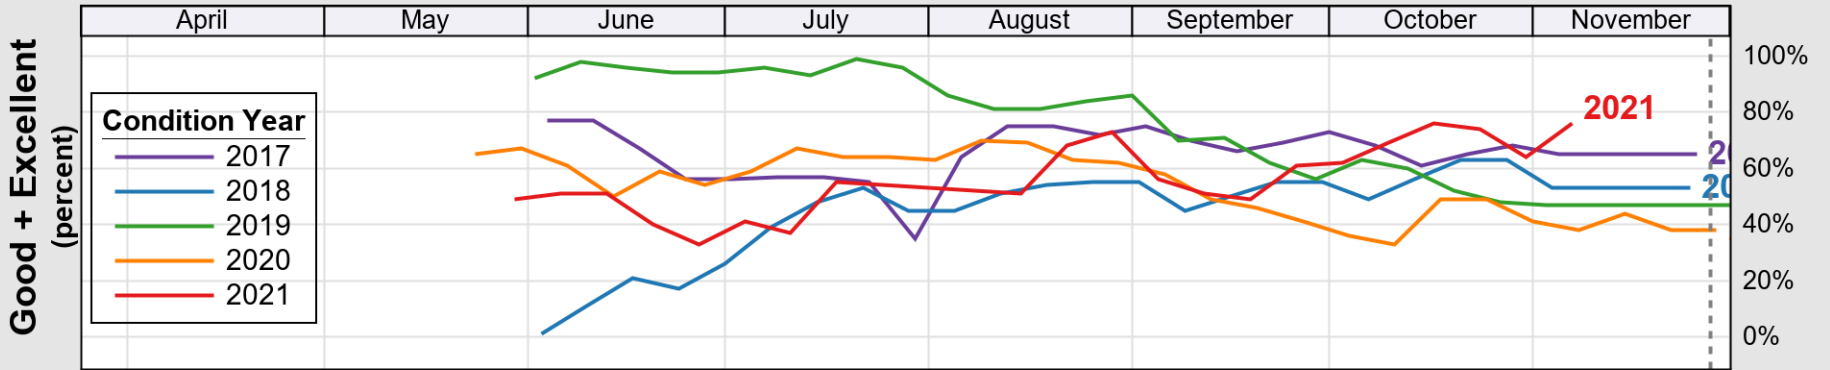

USDA

Crop Progress and Condition: Peanuts in Texas , 2021

NASS

Source: National Agricultural Statistics Service (NASS), Crop Progress Report