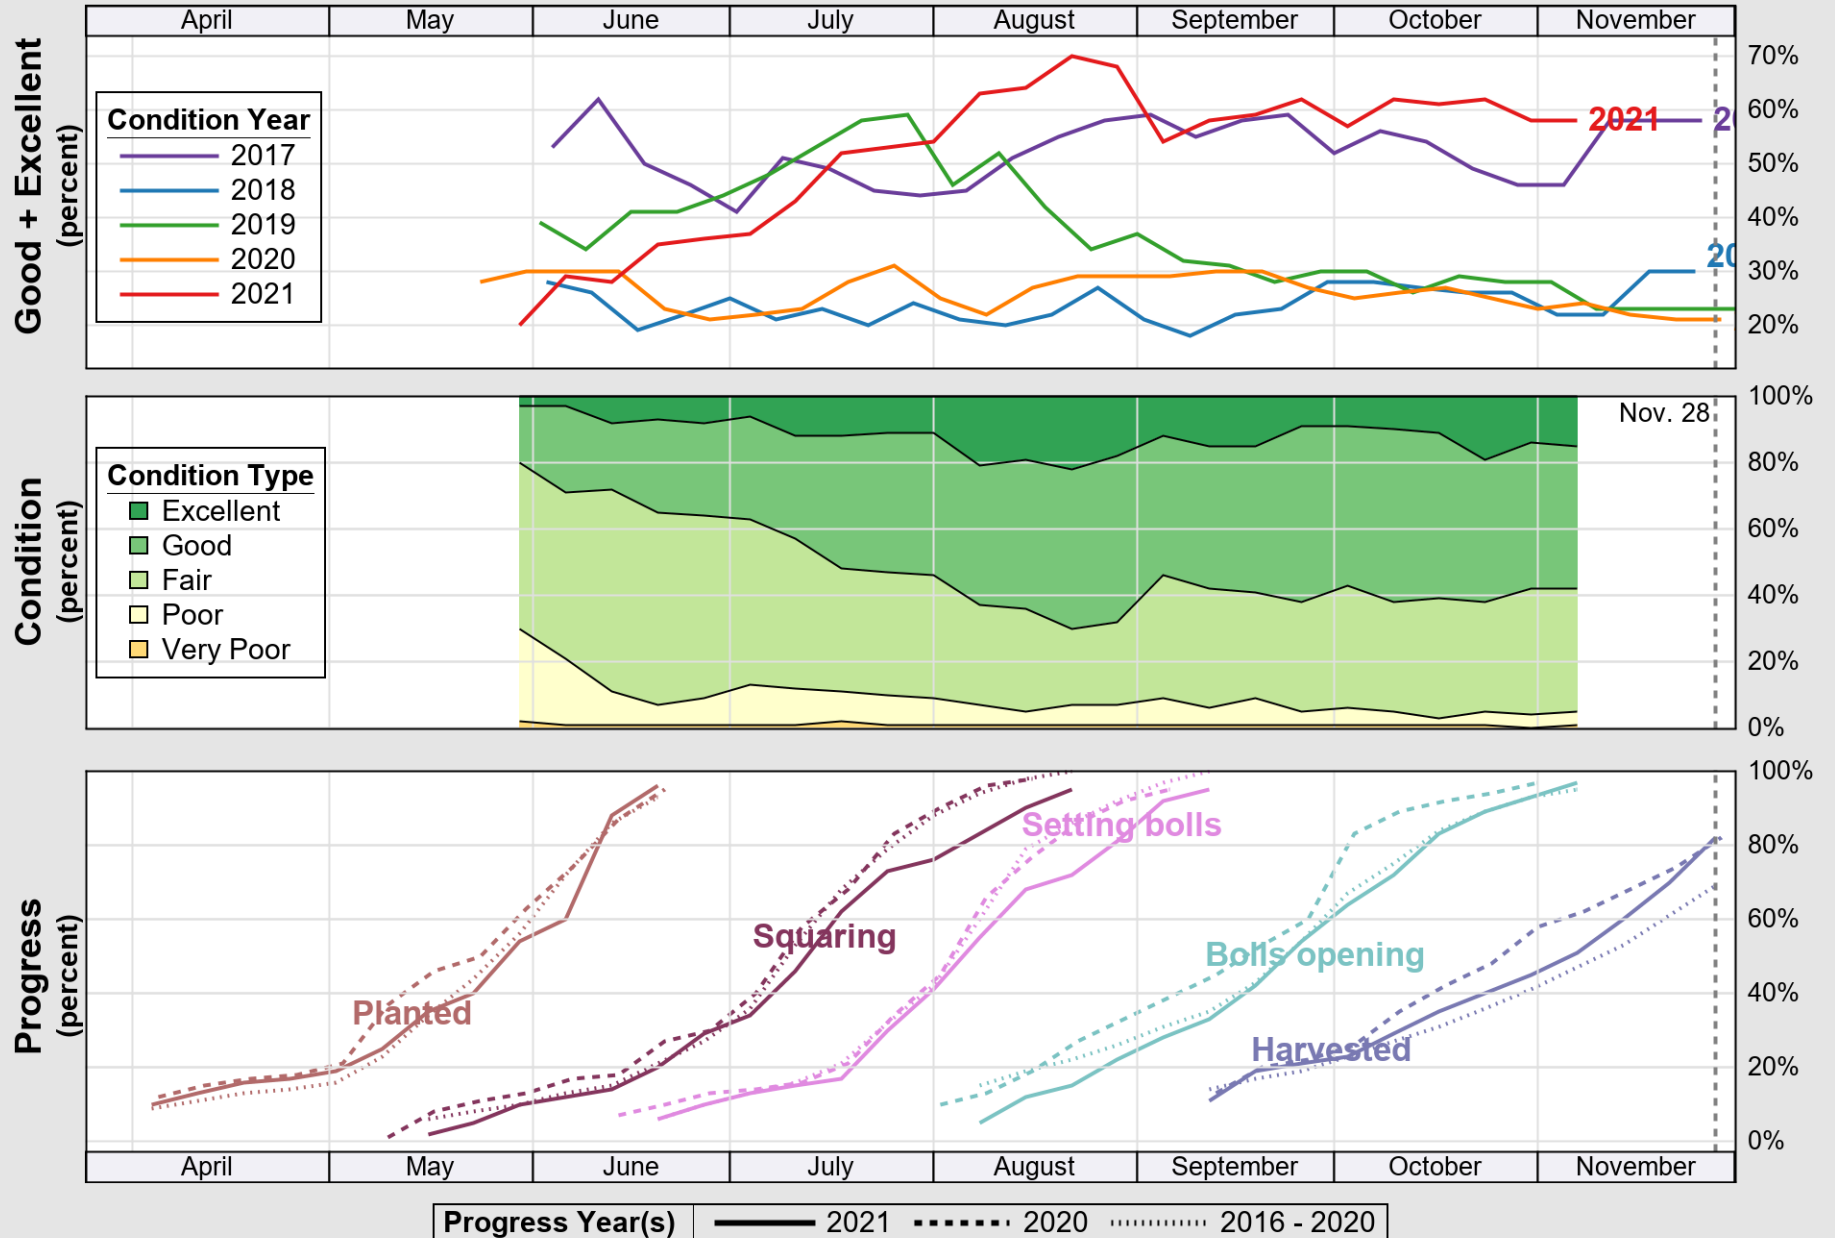

USDA

Crop Progress and Condition: Corn in Texas , 2021

NASS

Source: National Agricultural Statistics Service (NASS), Crop Progress Report

USDA

Crop Progress and Condition: Cotton in Texas , 2021

NASS

Source: National Agricultural Statistics Service (NASS), Crop Progress Report

USDA

Crop Progress and Condition: Pasture and Range in Texas , 2021

NASS

Source: National Agricultural Statistics Service (NASS), Crop Progress Report

USDA

Crop Progress and Condition: Peanuts in Texas , 2021

NASS

Source: National Agricultural Statistics Service (NASS), Crop Progress Report

USDA

Crop Progress and Condition: Rice in Texas , 2021

NASS

Source: National Agricultural Statistics Service (NASS), Crop Progress Report