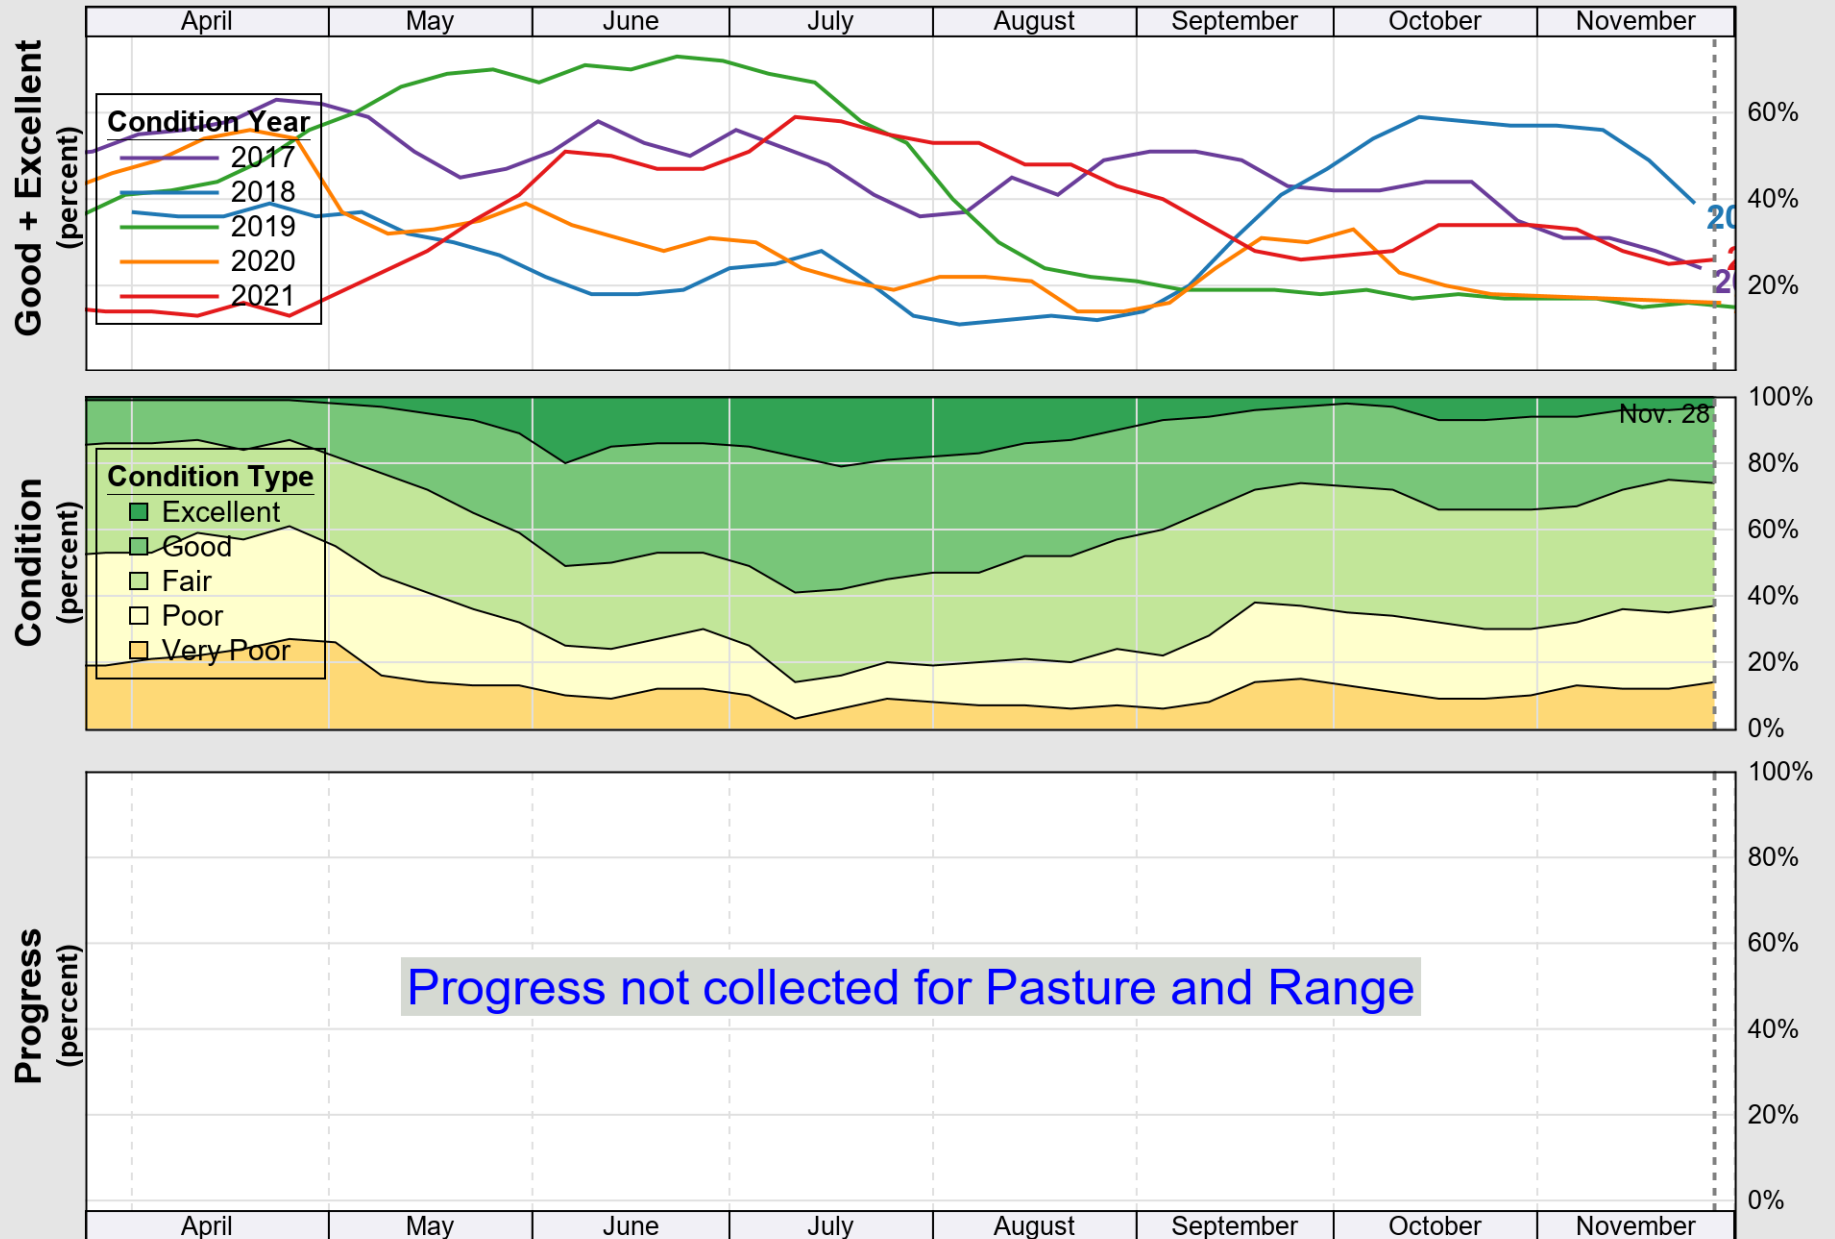

USDA

Crop Progress and Condition: Corn in Texas , 2021

NASS

Source: National Agricultural Statistics Service (NASS), Crop Progress Report

USDA

Crop Progress and Condition: Cotton in Texas , 2021

NASS

Source: National Agricultural Statistics Service (NASS), Crop Progress Report

USDA

Crop Progress and Condition: Pasture and Range in Texas , 2021

NASS

Source: National Agricultural Statistics Service (NASS), Crop Progress Report

USDA

Crop Progress and Condition: Peanuts in Texas , 2021

NASS

Source: National Agricultural Statistics Service (NASS), Crop Progress Report

USDA

Crop Progress and Condition: Rice in Texas , 2021

NASS

Source: National Agricultural Statistics Service (NASS), Crop Progress Report