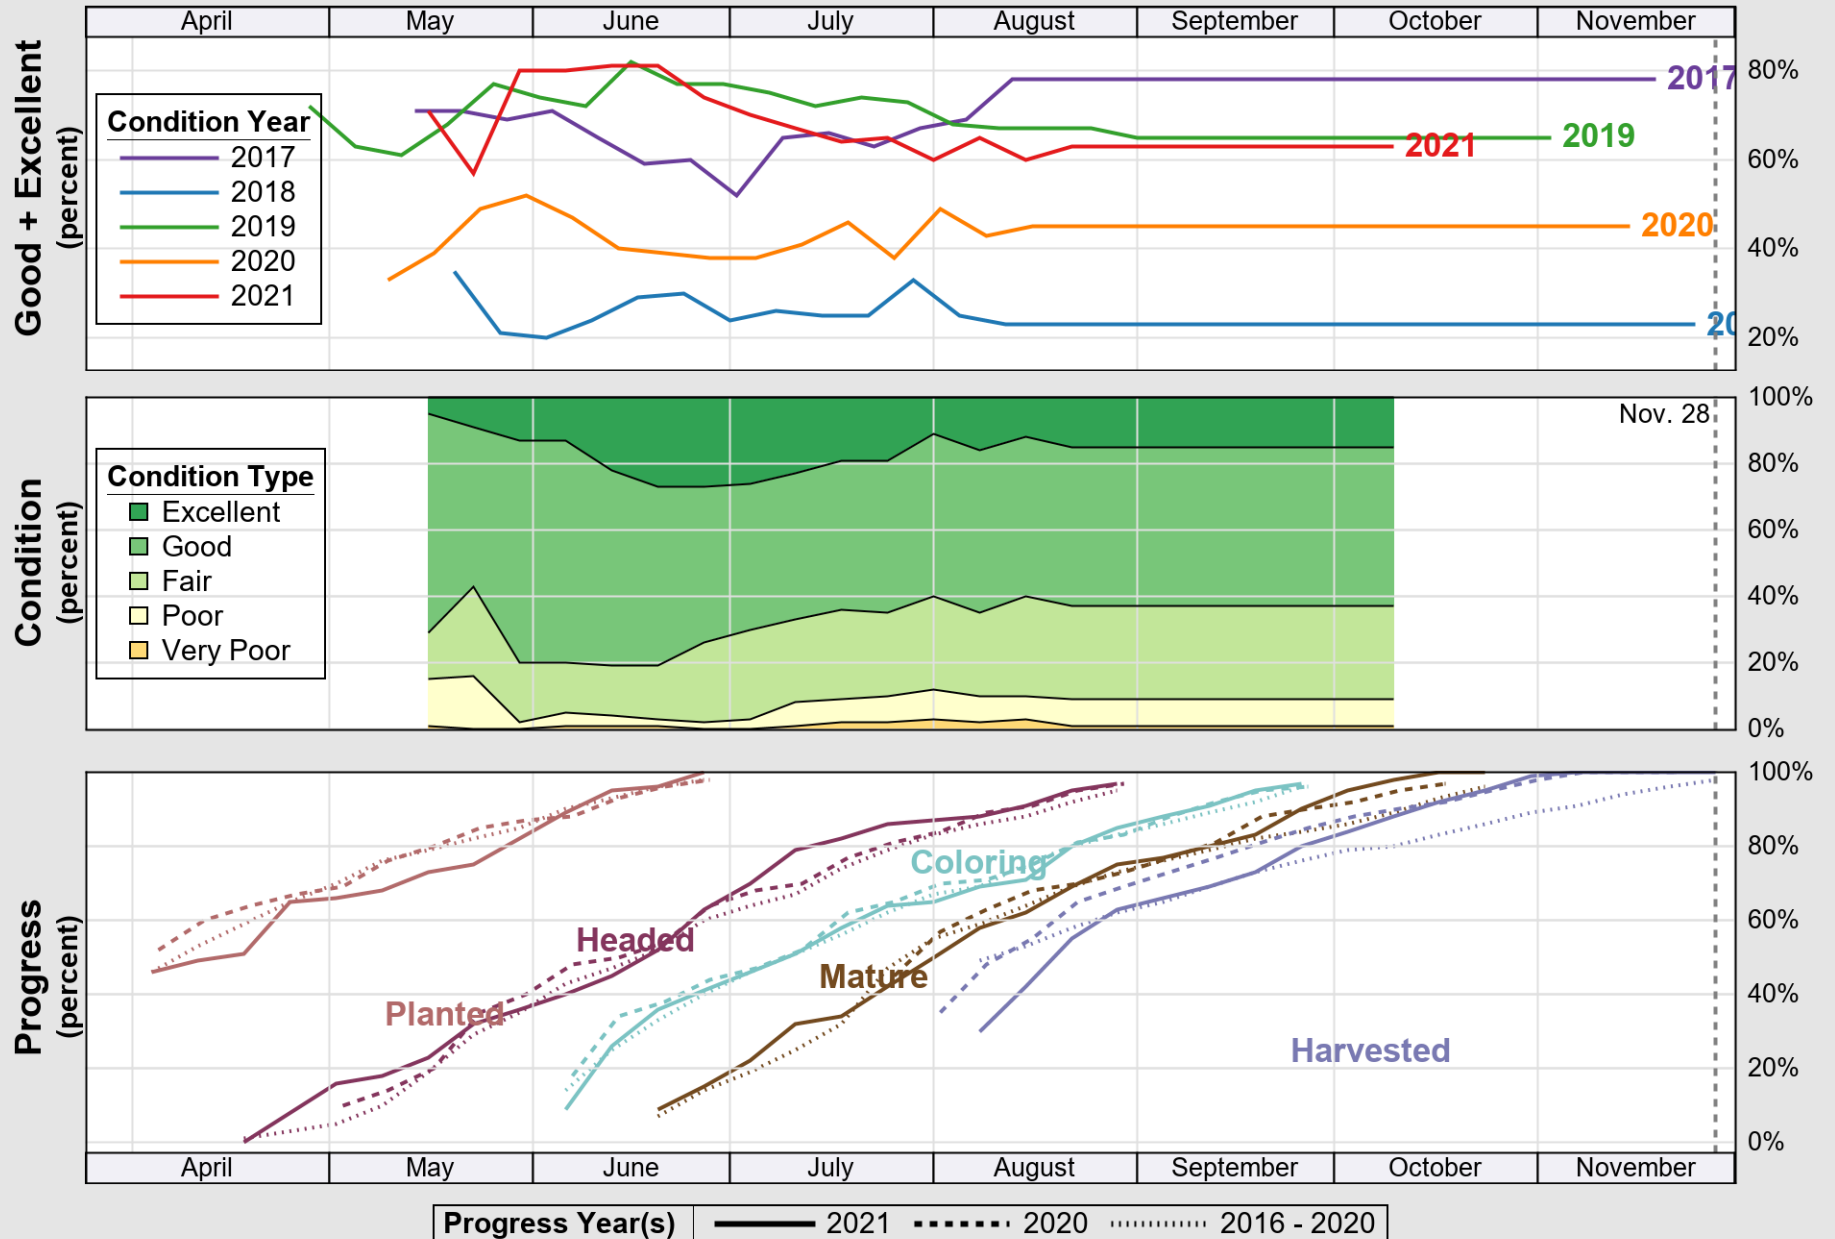

USDA

Crop Progress and Condition: Pasture and Range in Texas , 2021

NASS

Source: National Agricultural Statistics Service (NASS), Crop Progress Report

USDA

Crop Progress and Condition: Peanuts in Texas , 2021

NASS

Source: National Agricultural Statistics Service (NASS), Crop Progress Report

USDA

Crop Progress and Condition: Rice in Texas , 2021

NASS

Source: National Agricultural Statistics Service (NASS), Crop Progress Report

USDA

Crop Progress and Condition: Sorghum in Texas , 2021

NASS

Source: National Agricultural Statistics Service (NASS), Crop Progress Report

USDA

Crop Progress and Condition: Soybeans in Texas , 2021

NASS

Source: National Agricultural Statistics Service (NASS), Crop Progress Report

USDA

Crop Progress and Condition: Sunflower in Texas , 2021

NASS

Source: National Agricultural Statistics Service (NASS), Crop Progress Report

USDA

Crop Progress and Condition: Winter Wheat in Texas , 2021