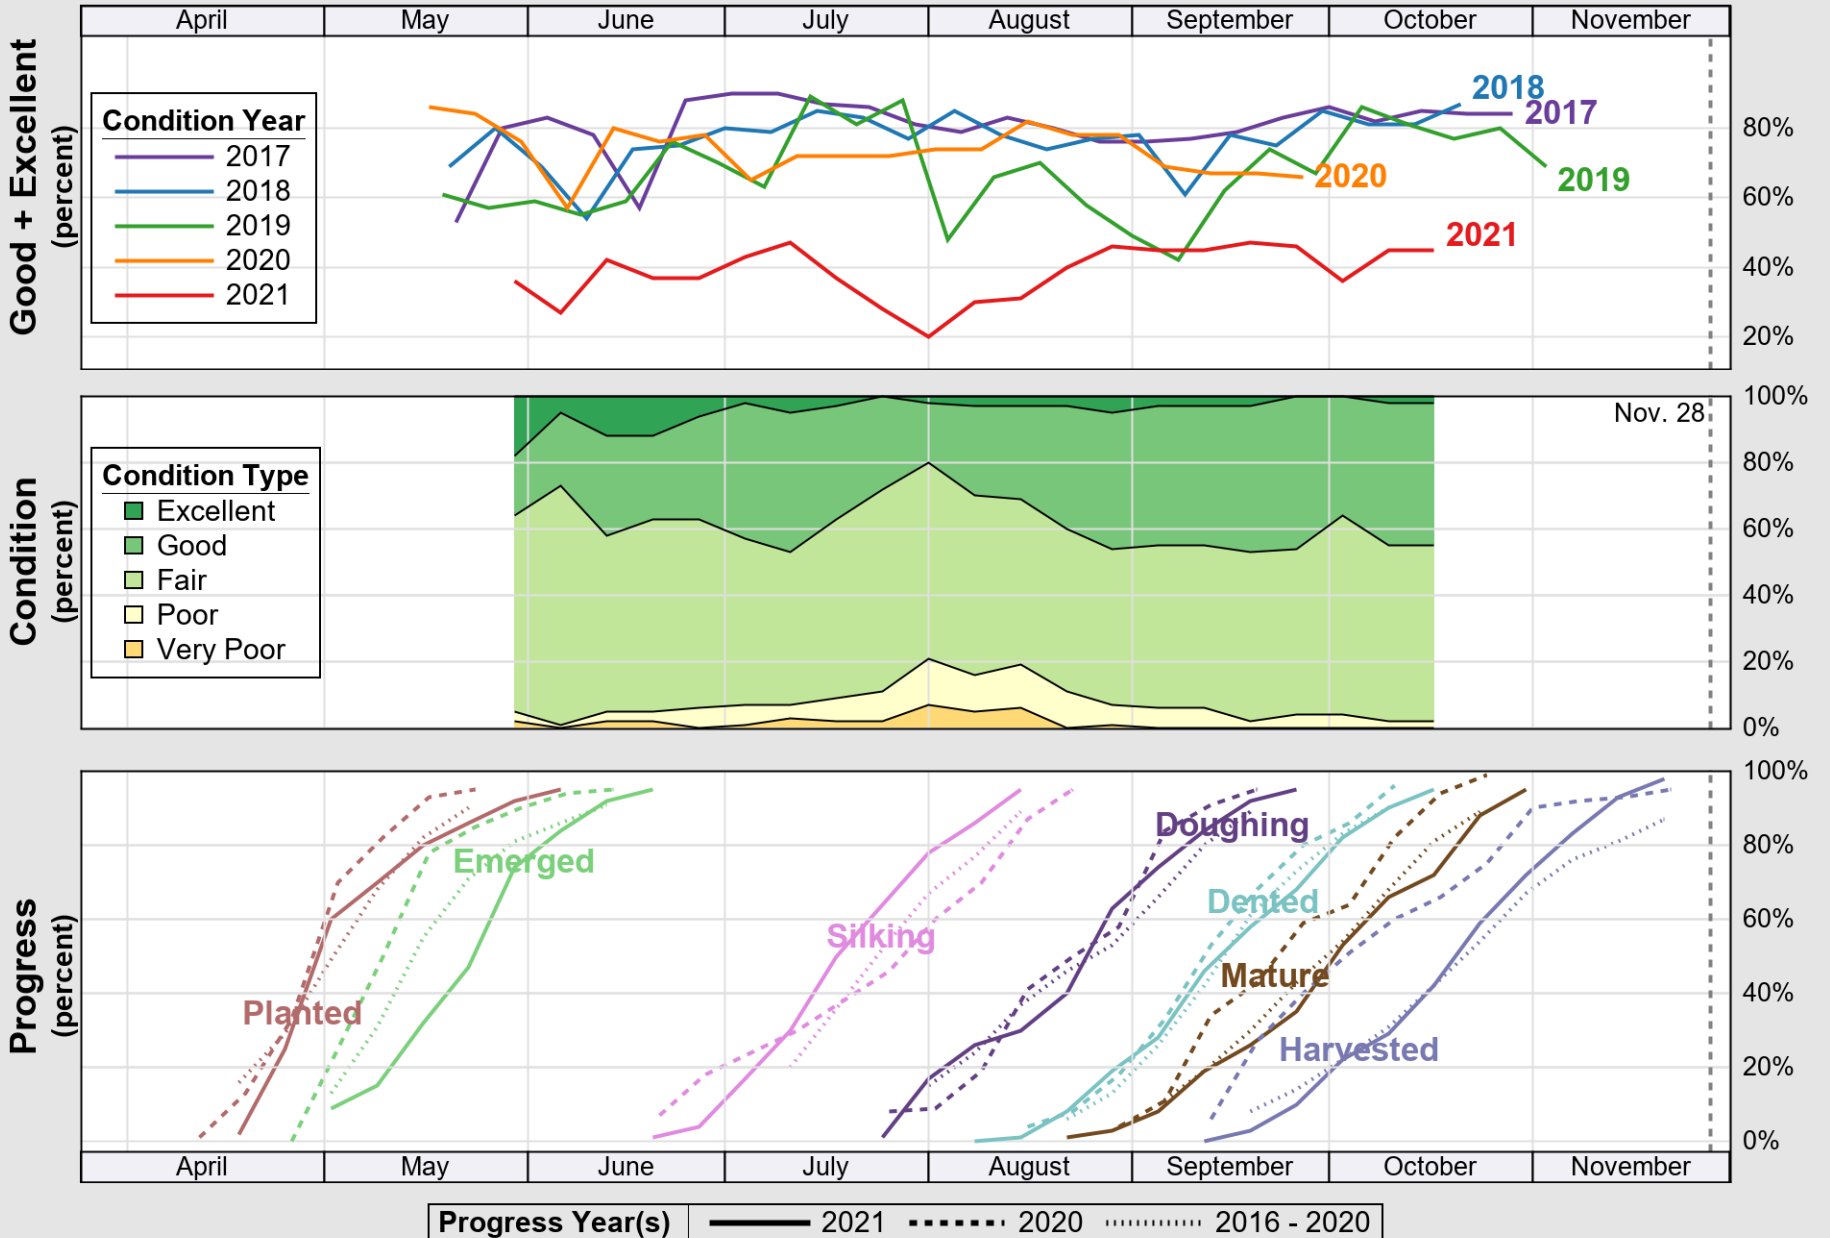

USDA

Crop Progress and Condition: Barley in Washington , 2021

NASS

Source: National Agricultural Statistics Service (NASS), Crop Progress Report

USDA

Crop Progress and Condition: Corn in Washington , 2021

NASS

Source: National Agricultural Statistics Service (NASS), Crop Progress Report

USDA

Crop Progress and Condition: Oats in Washington , 2021

NASS

Progress Year(s) ——— 2021 2020 2016 - 2020

Source: National Agricultural Statistics Service (NASS), Crop Progress Report

USDA

Crop Progress and Condition: Pasture and Range in Washington , 2021

NASS

Source: National Agricultural Statistics Service (NASS), Crop Progress Report

USDA

Crop Progress and Condition: Spring Wheat in Washington , 2021

NASS

Source: National Agricultural Statistics Service (NASS), Crop Progress Report

USDA

Crop Progress and Condition: Sugar Beets in Washington , 2021

NASS

Source: National Agricultural Statistics Service (NASS), Crop Progress Report