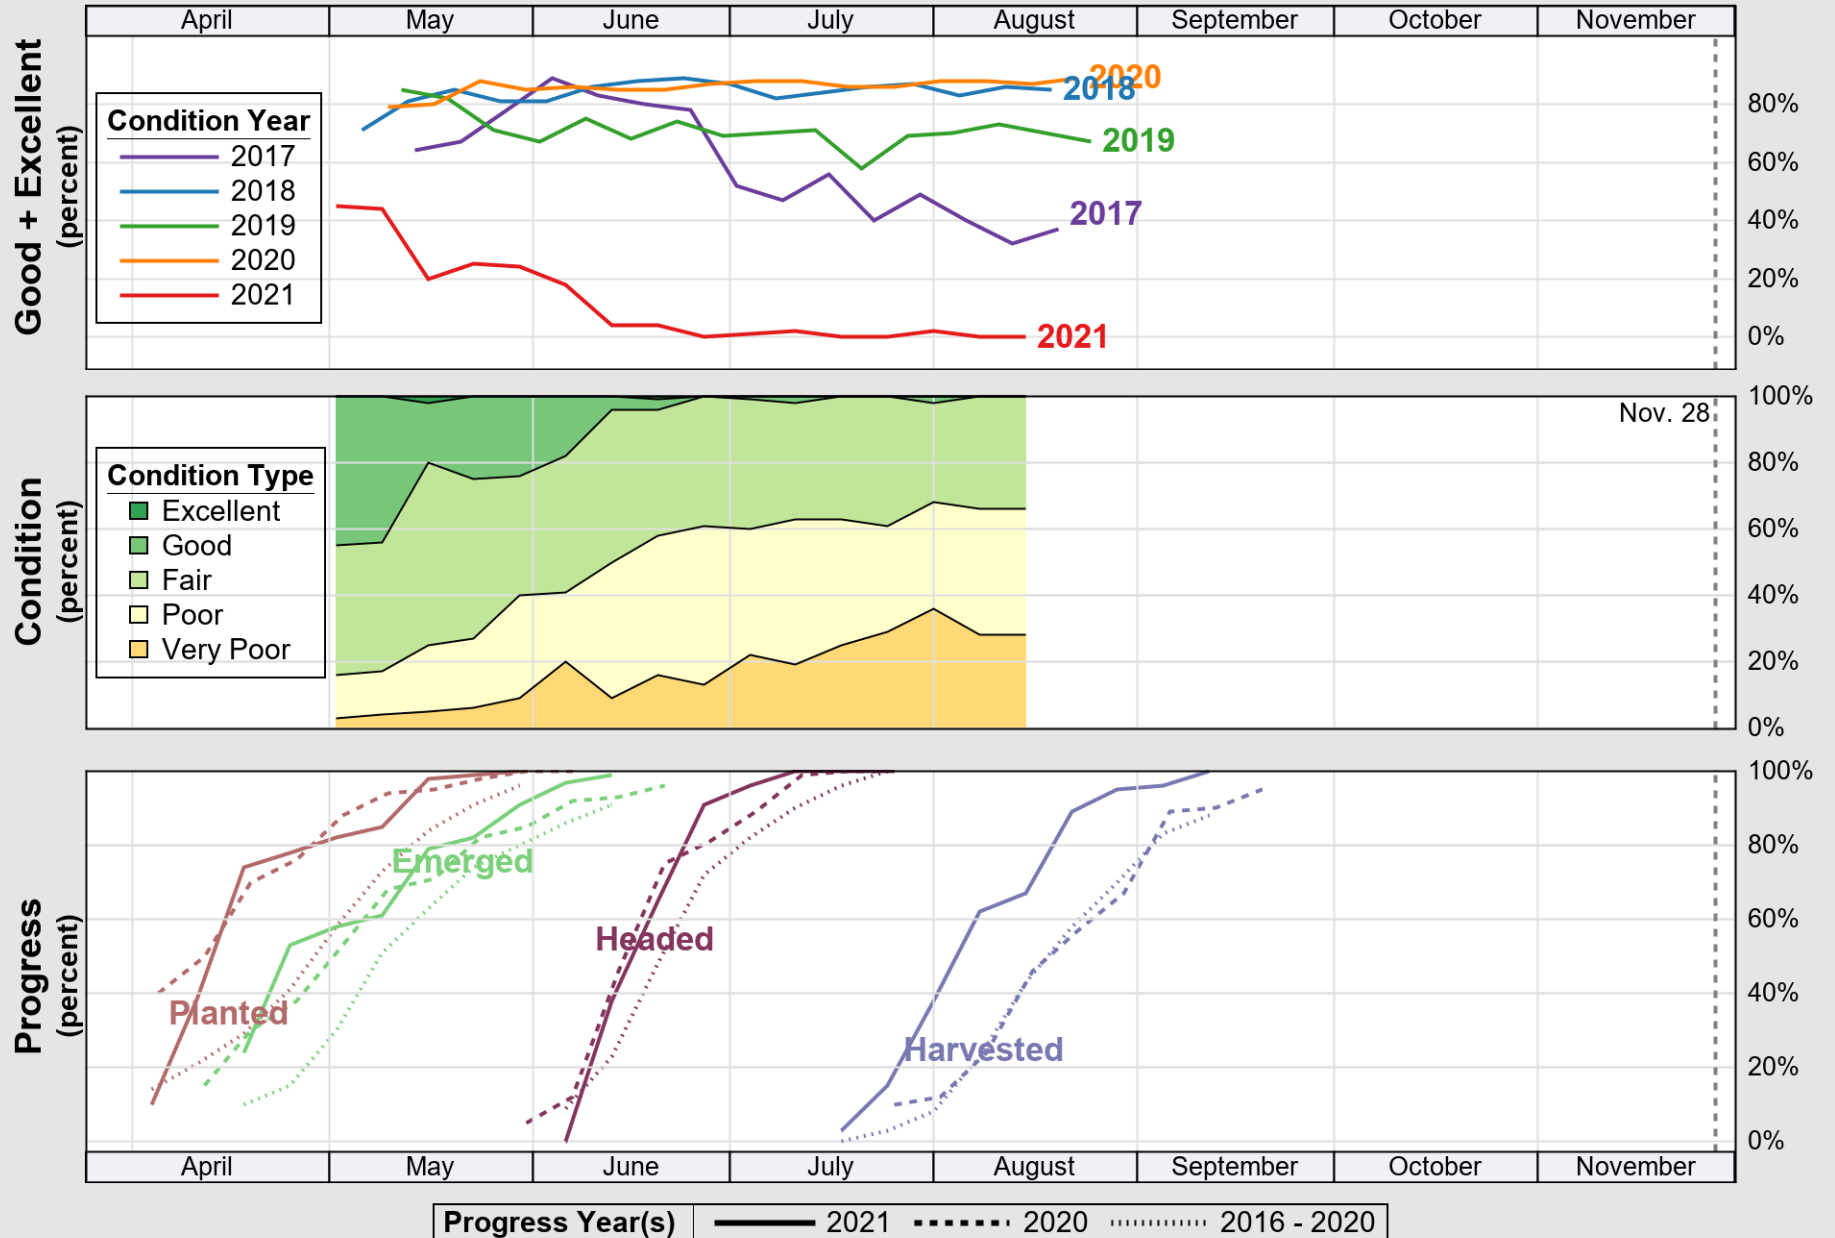

USDA

Crop Progress and Condition: Barley in Washington , 2021

NASS

Source: National Agricultural Statistics Service (NASS), Crop Progress Report

USDA

Crop Progress and Condition: Corn in Washington , 2021

NASS

Source: National Agricultural Statistics Service (NASS), Crop Progress Report

USDA

Crop Progress and Condition: Oats in Washington , 2021

NASS

Progress Year(s) ——— 2021 2020 2016 - 2020

Source: National Agricultural Statistics Service (NASS), Crop Progress Report

USDA

Crop Progress and Condition: Pasture and Range in Washington , 2021

NASS

Source: National Agricultural Statistics Service (NASS), Crop Progress Report

USDA

Crop Progress and Condition: Spring Wheat in Washington , 2021

NASS

Source: National Agricultural Statistics Service (NASS), Crop Progress Report

USDA

Crop Progress and Condition: Sugar Beets in Washington , 2021

NASS

Source: National Agricultural Statistics Service (NASS), Crop Progress Report