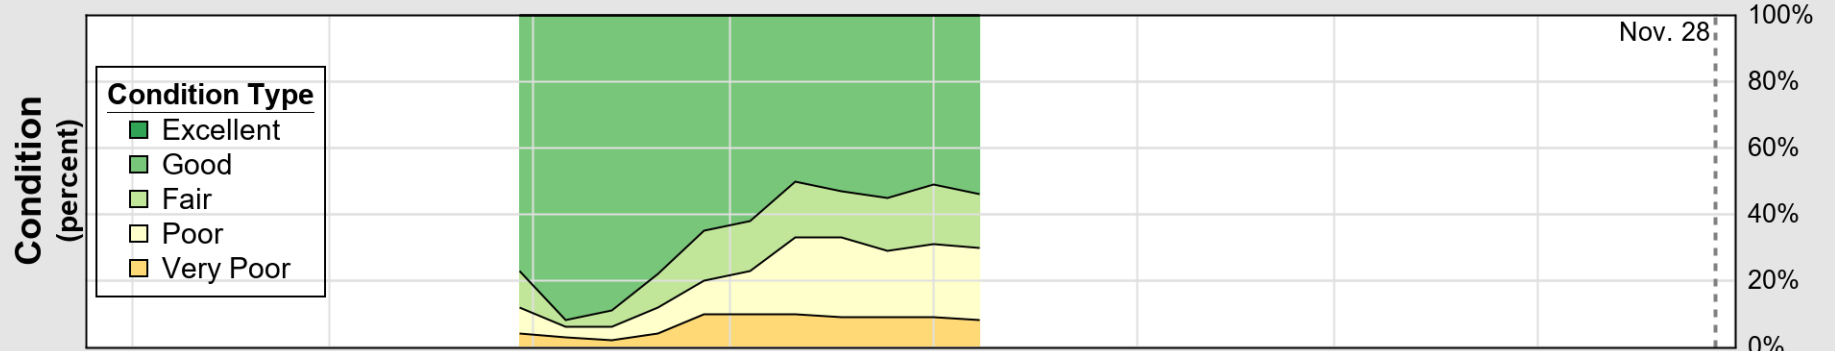

USDA

Crop Progress and Condition: Oats in Washington , 2021

NASS

Progress Year(s) ——— 2021   2020   ..... 2016 - 2020

Source: National Agricultural Statistics Service (NASS), Crop Progress Report