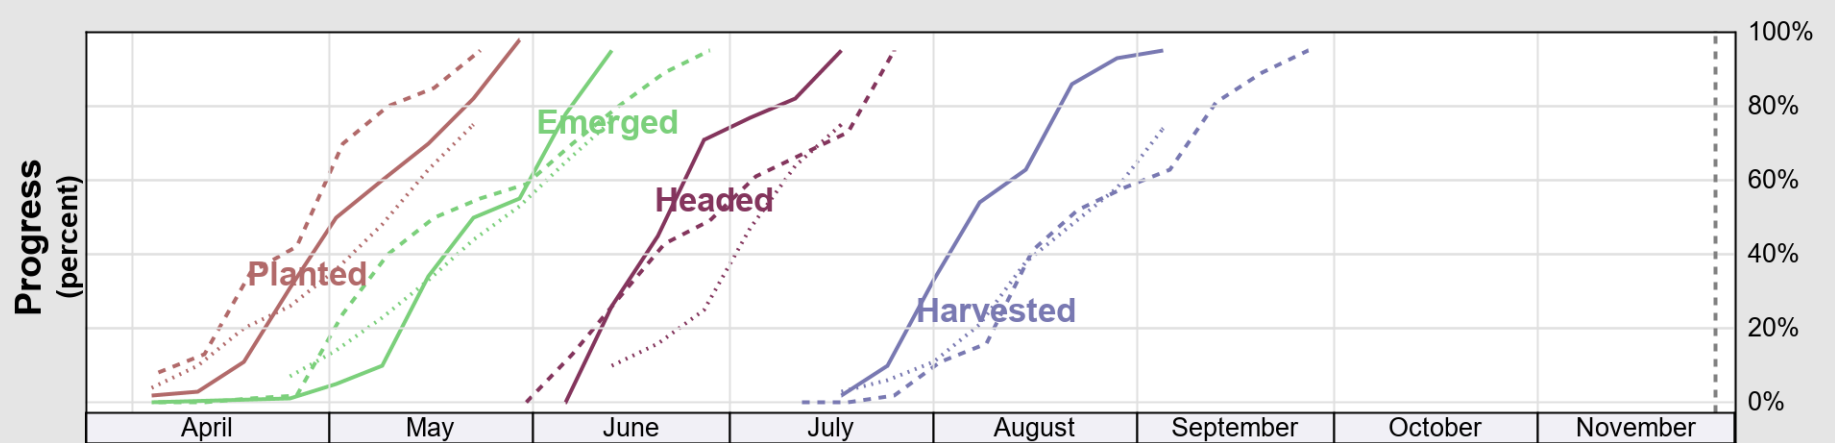

USDA

Crop Progress and Condition: Barley in Washington , 2021

NASS

Source: National Agricultural Statistics Service (NASS), Crop Progress Report

USDA

Crop Progress and Condition: Corn in Washington , 2021

NASS

Source: National Agricultural Statistics Service (NASS), Crop Progress Report

USDA

Crop Progress and Condition: Oats in Washington , 2021

NASS

Progress Year(s) ——— 2021 2020 2016 - 2020

Source: National Agricultural Statistics Service (NASS), Crop Progress Report