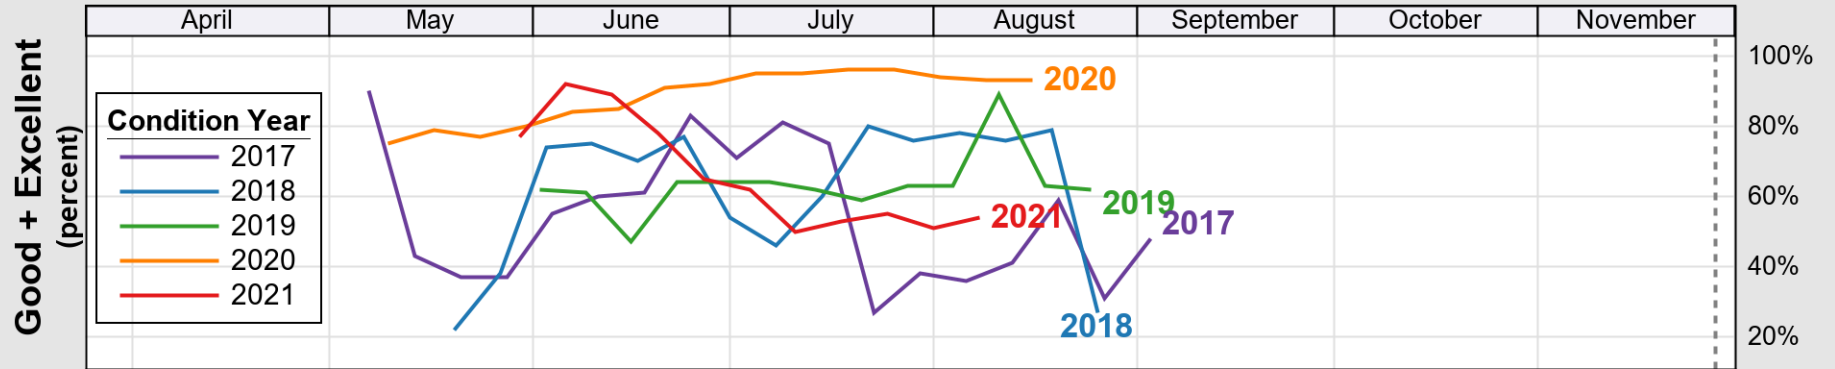

USDA

Crop Progress and Condition: Oats in Washington , 2021

NASS

Progress Year(s) ——— 2021   2020   ..... 2016 - 2020

Source: National Agricultural Statistics Service (NASS), Crop Progress Report