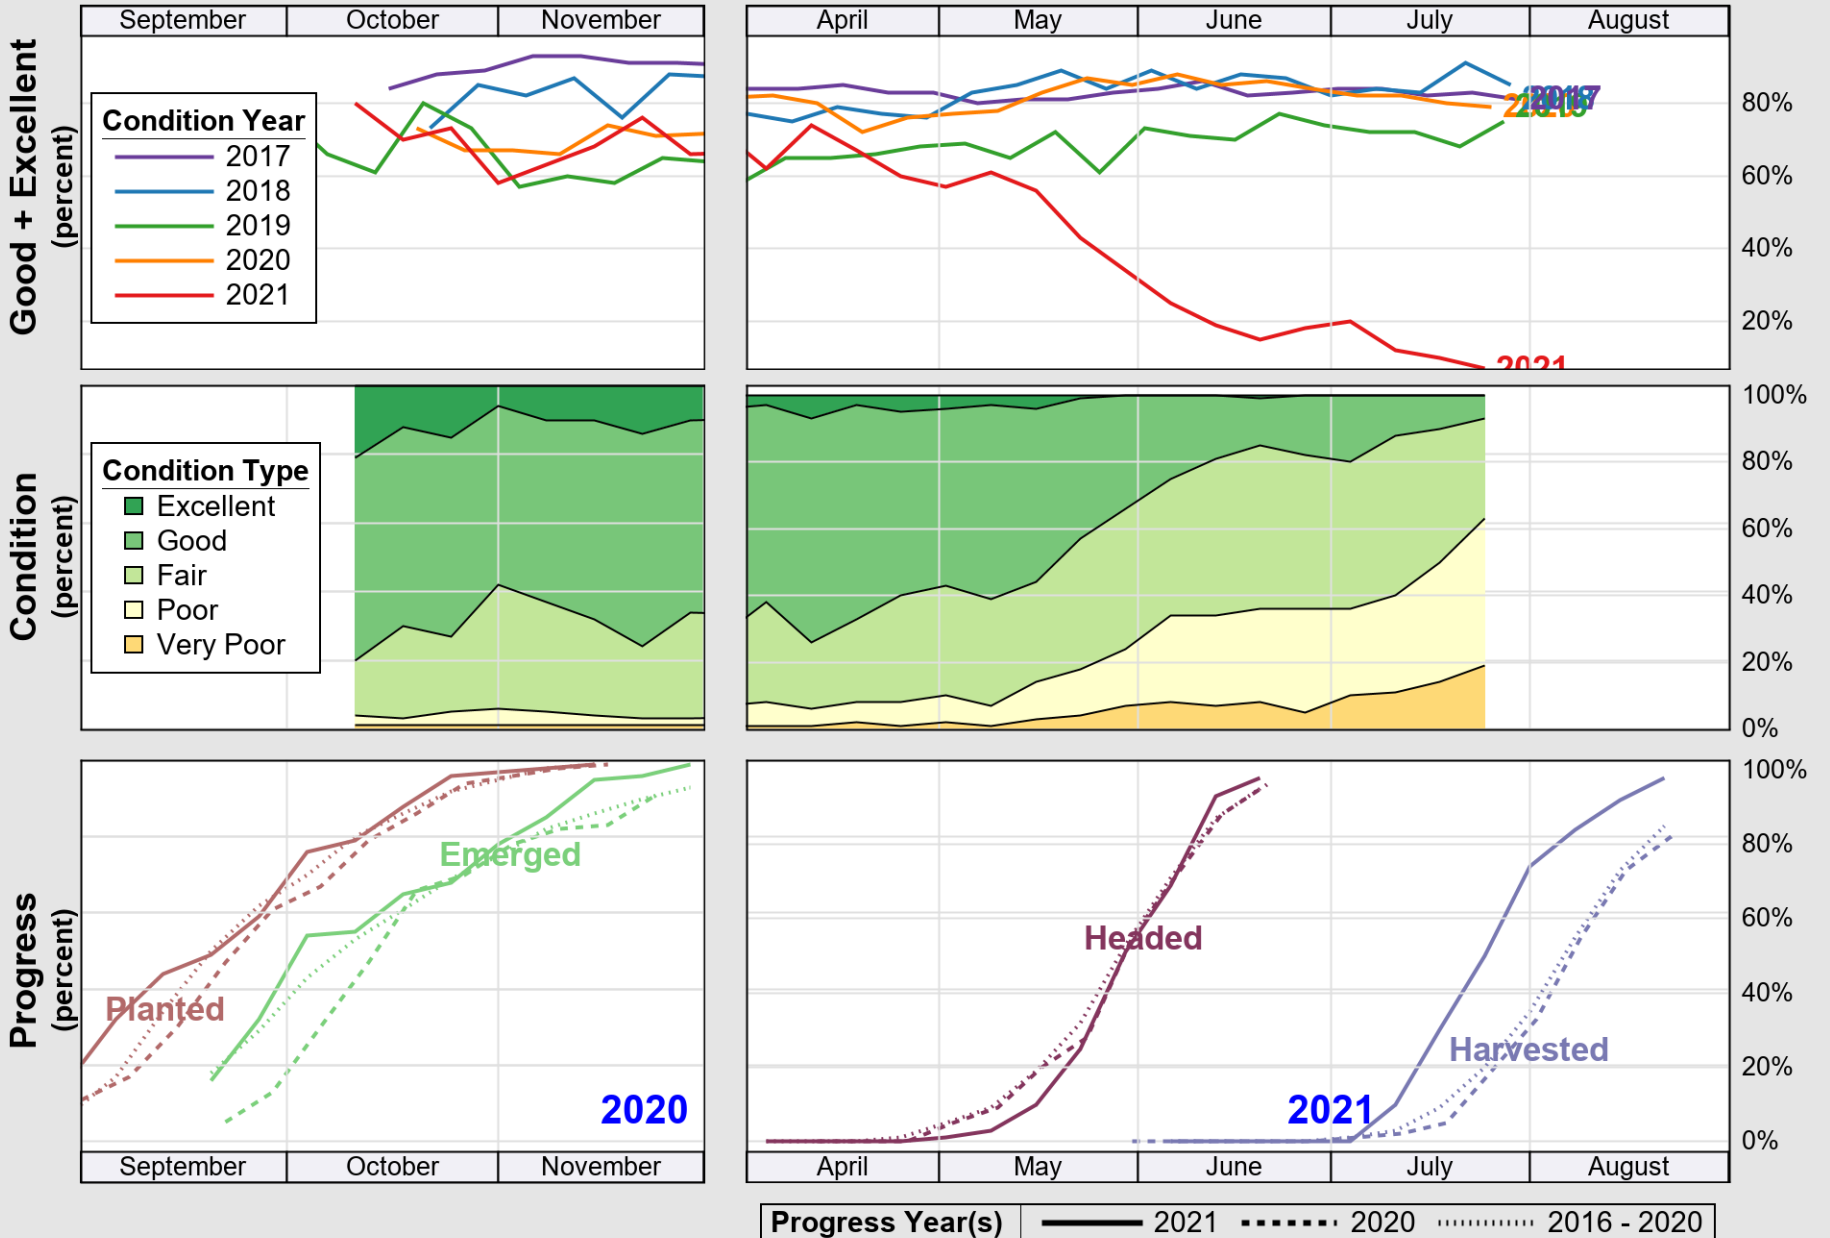

USDA

Crop Progress and Condition: Pasture and Range in Washington , 2021

NASS

Source: National Agricultural Statistics Service (NASS), Crop Progress Report

USDA

Crop Progress and Condition: Spring Wheat in Washington , 2021

NASS

Source: National Agricultural Statistics Service (NASS), Crop Progress Report

USDA

Crop Progress and Condition: Sugar Beets in Washington , 2021

NASS

Source: National Agricultural Statistics Service (NASS), Crop Progress Report

USDA

Crop Progress and Condition: Winter Wheat in Washington , 2021

NASS

Source: National Agricultural Statistics Service (NASS), Crop Progress Report