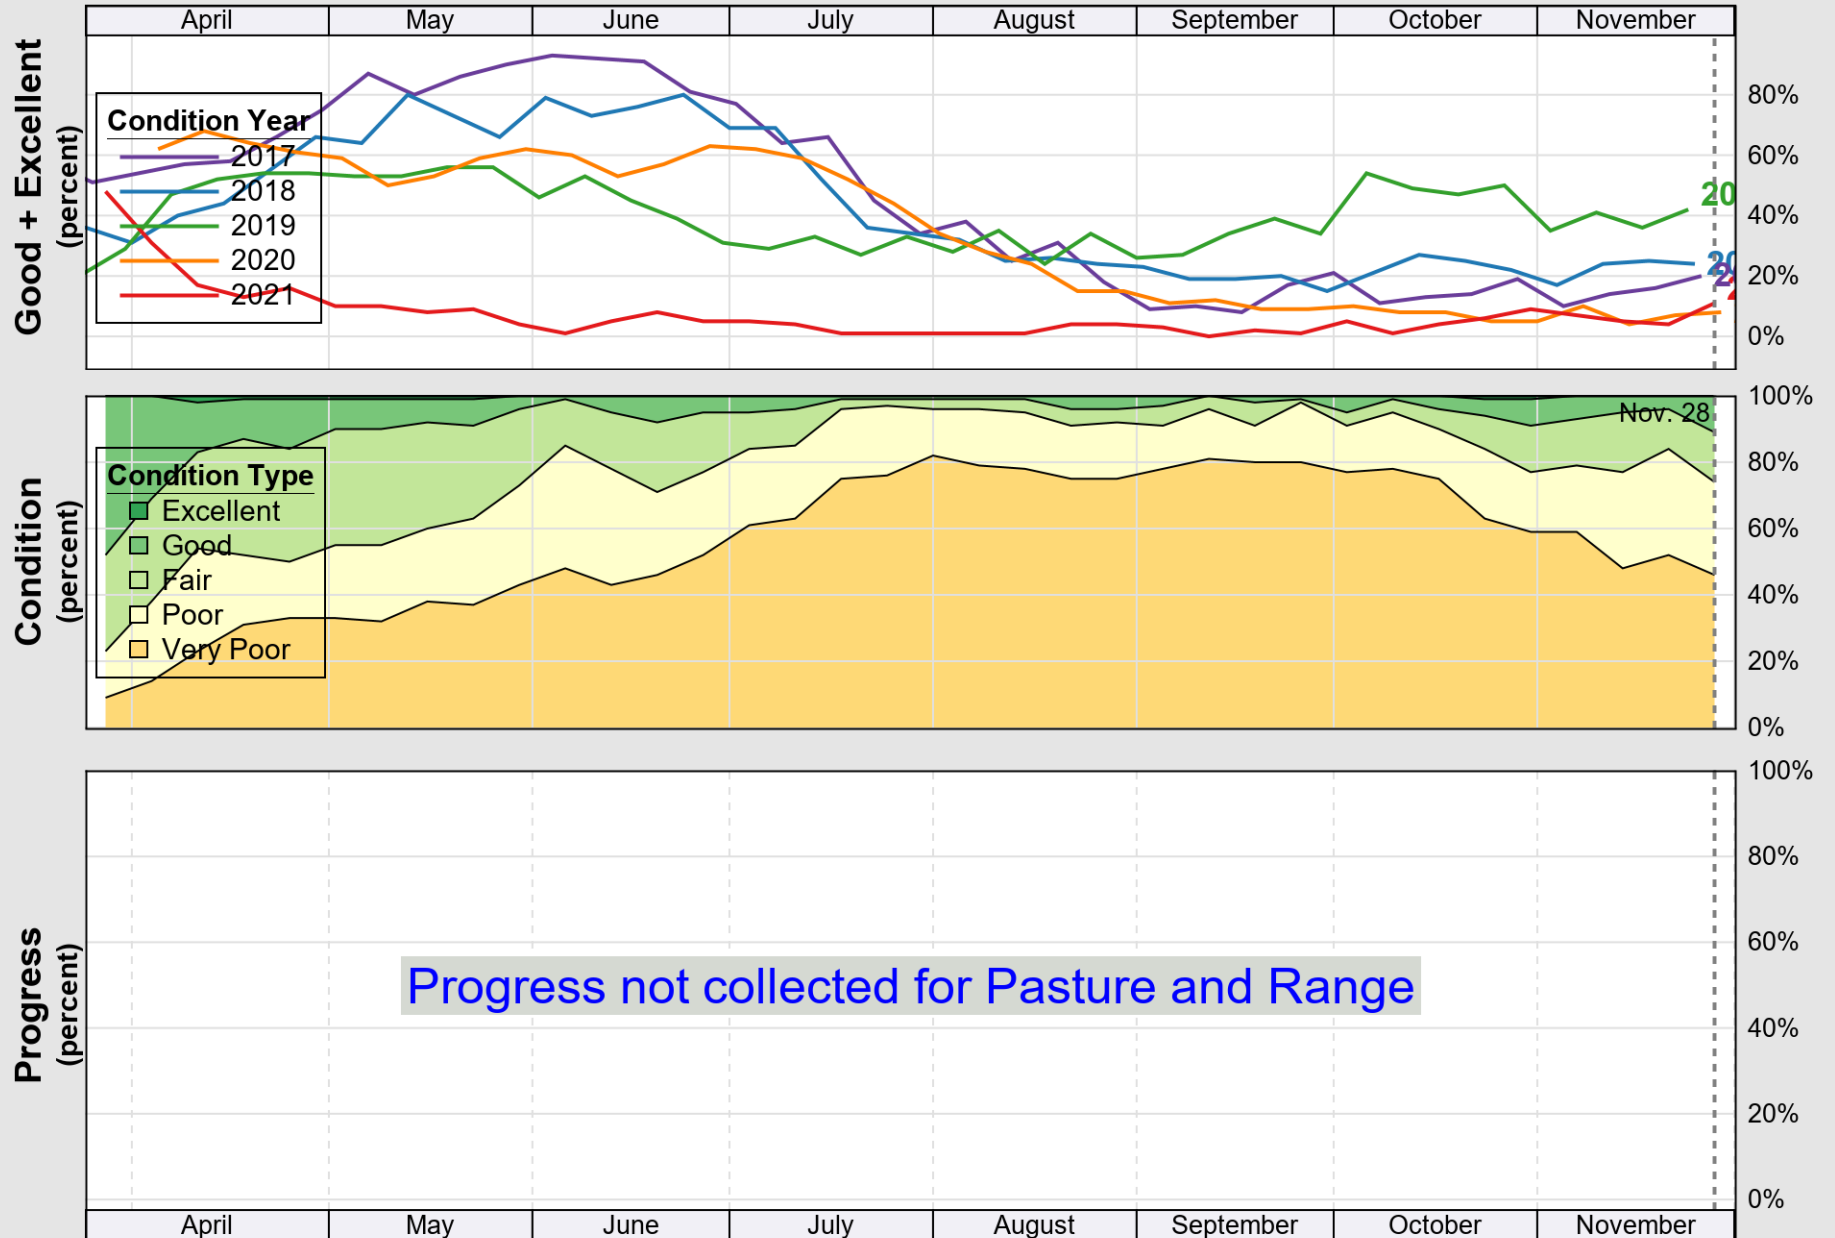

USDA

Crop Progress and Condition: Barley in Washington , 2021

NASS

Source: National Agricultural Statistics Service (NASS), Crop Progress Report

USDA

Crop Progress and Condition: Corn in Washington , 2021

NASS

Source: National Agricultural Statistics Service (NASS), Crop Progress Report

USDA

Crop Progress and Condition: Oats in Washington , 2021

NASS

Progress Year(s) ——— 2021 2020 2016 - 2020

Source: National Agricultural Statistics Service (NASS), Crop Progress Report

USDA

Crop Progress and Condition: Pasture and Range in Washington , 2021

NASS

Source: National Agricultural Statistics Service (NASS), Crop Progress Report

USDA

Crop Progress and Condition: Spring Wheat in Washington , 2021

NASS

Source: National Agricultural Statistics Service (NASS), Crop Progress Report

USDA

Crop Progress and Condition: Sugar Beets in Washington , 2021

NASS

Source: National Agricultural Statistics Service (NASS), Crop Progress Report