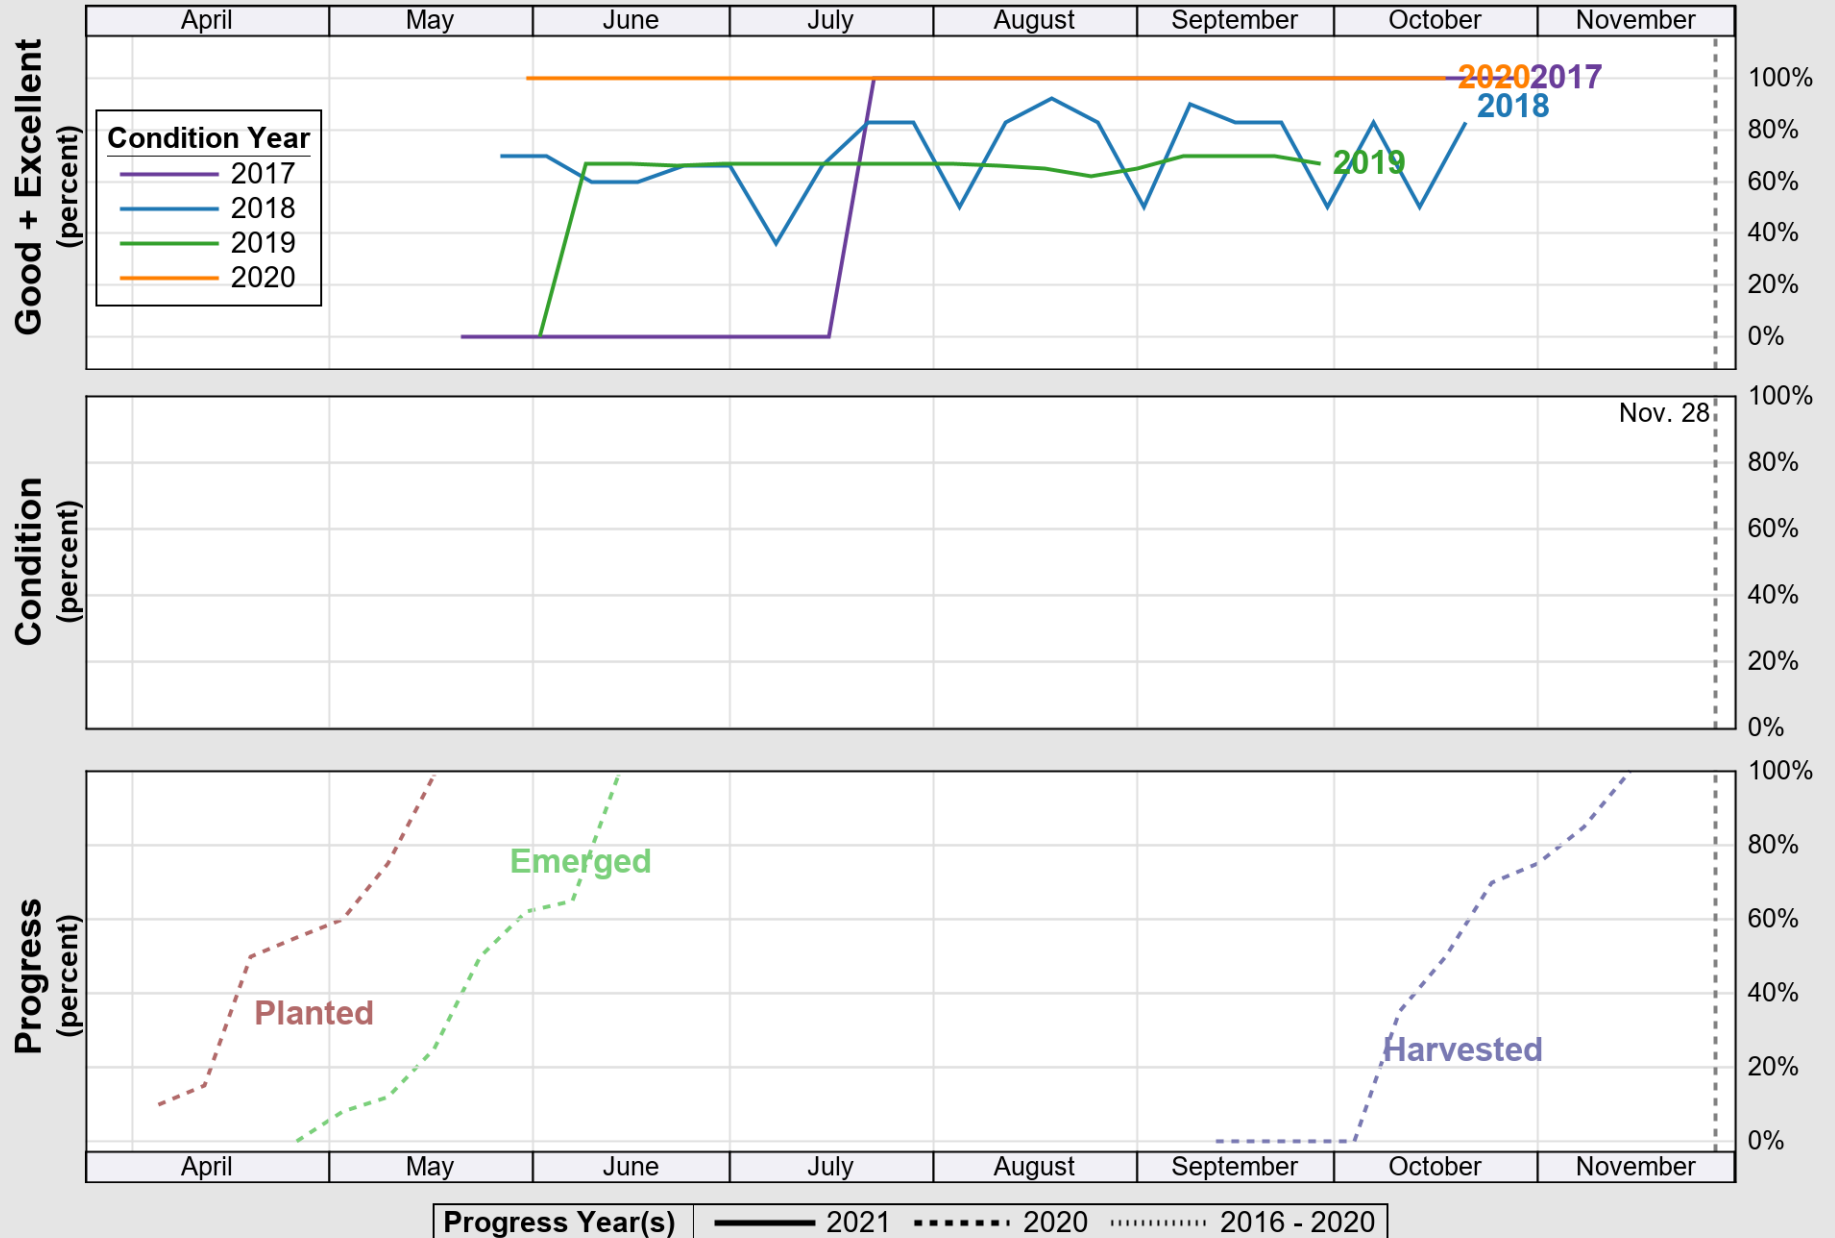

USDA

Crop Progress and Condition: Pasture and Range in Washington , 2021

NASS

Source: National Agricultural Statistics Service (NASS), Crop Progress Report

USDA

Crop Progress and Condition: Spring Wheat in Washington , 2021

NASS

Source: National Agricultural Statistics Service (NASS), Crop Progress Report

USDA

Crop Progress and Condition: Sugar Beets in Washington , 2021

NASS

Source: National Agricultural Statistics Service (NASS), Crop Progress Report

USDA

Crop Progress and Condition: Winter Wheat in Washington , 2021

NASS

Source: National Agricultural Statistics Service (NASS), Crop Progress Report