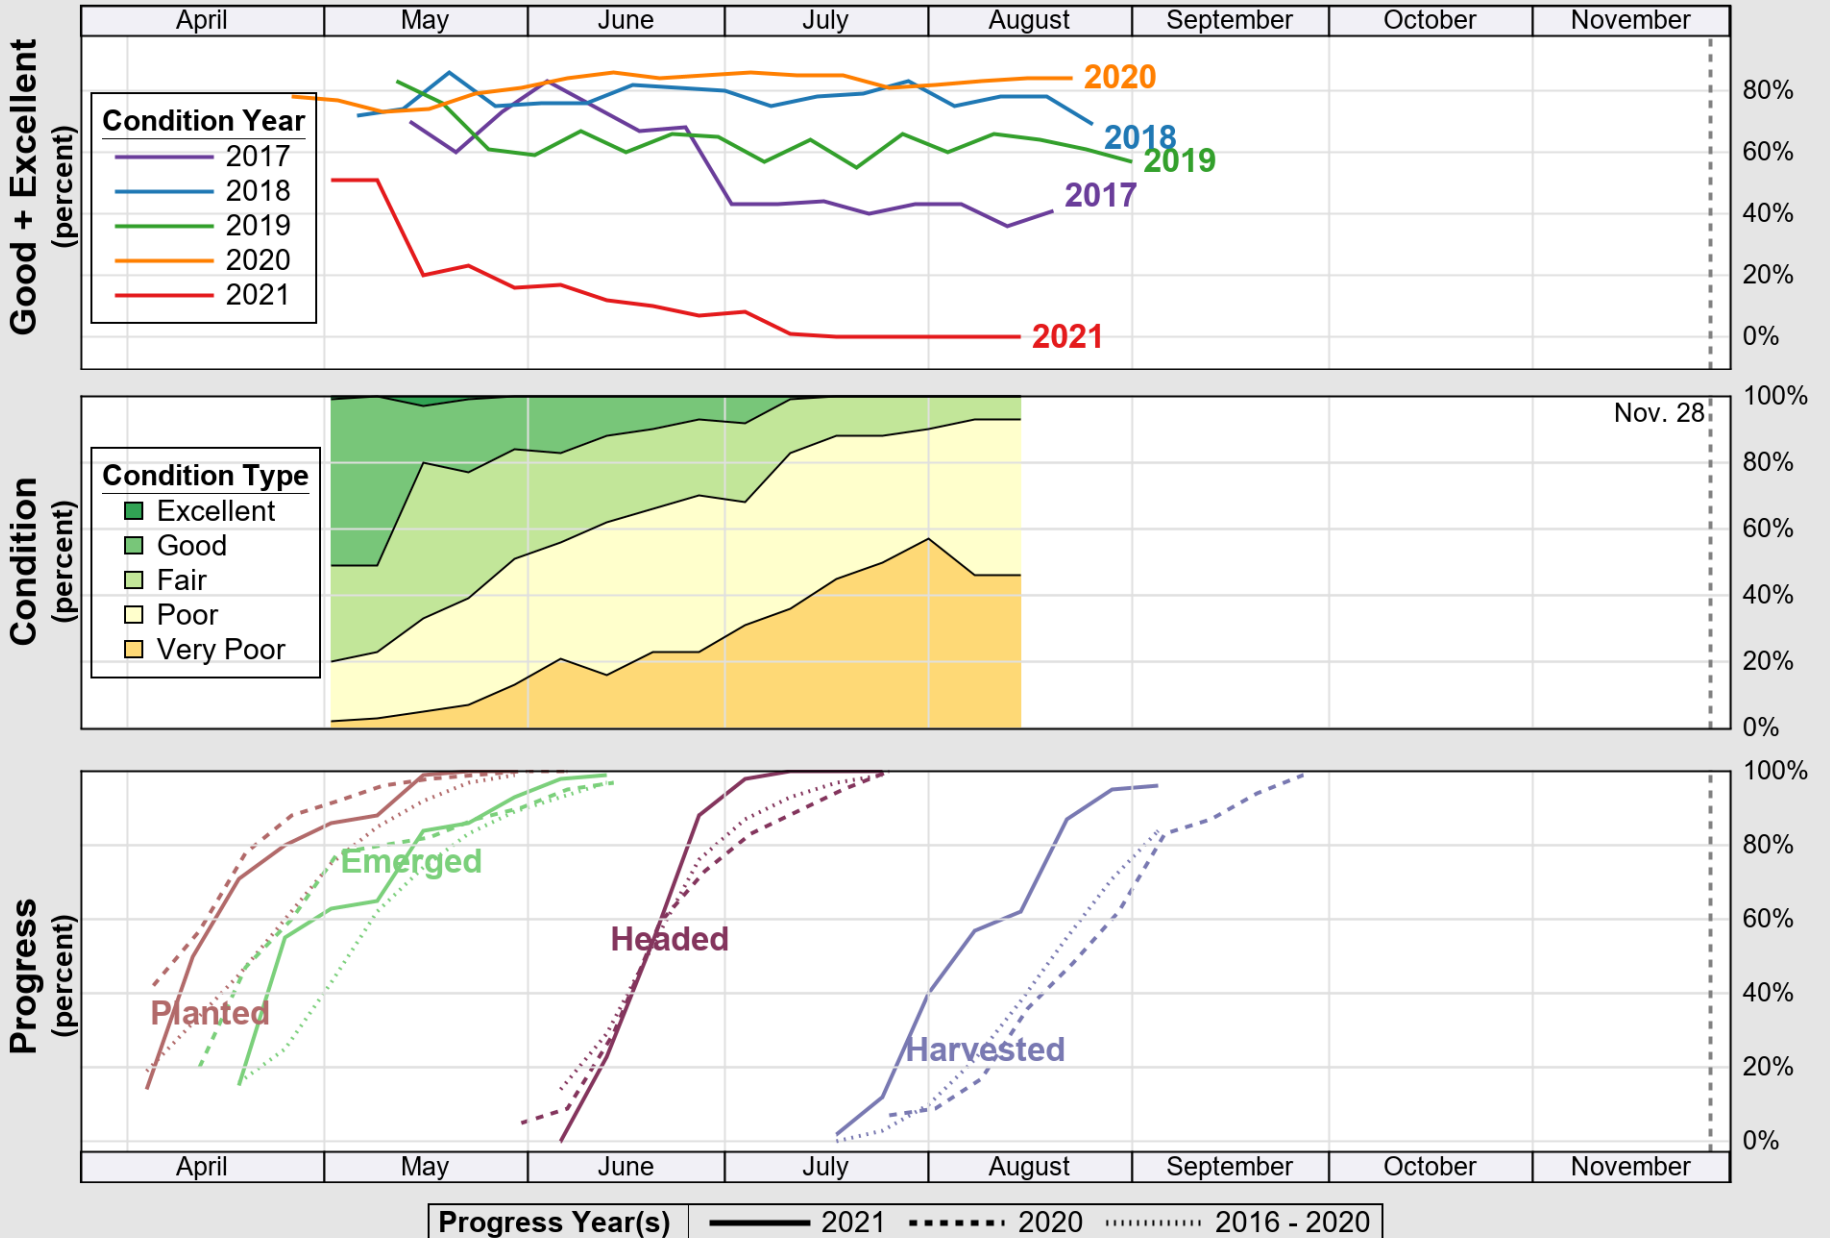

USDA

Crop Progress and Condition: Barley in Washington , 2021

NASS

Source: National Agricultural Statistics Service (NASS), Crop Progress Report

USDA

Crop Progress and Condition: Corn in Washington , 2021

NASS

Source: National Agricultural Statistics Service (NASS), Crop Progress Report

USDA

Crop Progress and Condition: Oats in Washington , 2021

NASS

Progress Year(s) ——— 2021 2020 2016 - 2020

Source: National Agricultural Statistics Service (NASS), Crop Progress Report

USDA

Crop Progress and Condition: Pasture and Range in Washington , 2021

NASS

Source: National Agricultural Statistics Service (NASS), Crop Progress Report

USDA

Crop Progress and Condition: Spring Wheat in Washington , 2021

NASS

Source: National Agricultural Statistics Service (NASS), Crop Progress Report

USDA

Crop Progress and Condition: Sugar Beets in Washington , 2021

NASS

Source: National Agricultural Statistics Service (NASS), Crop Progress Report