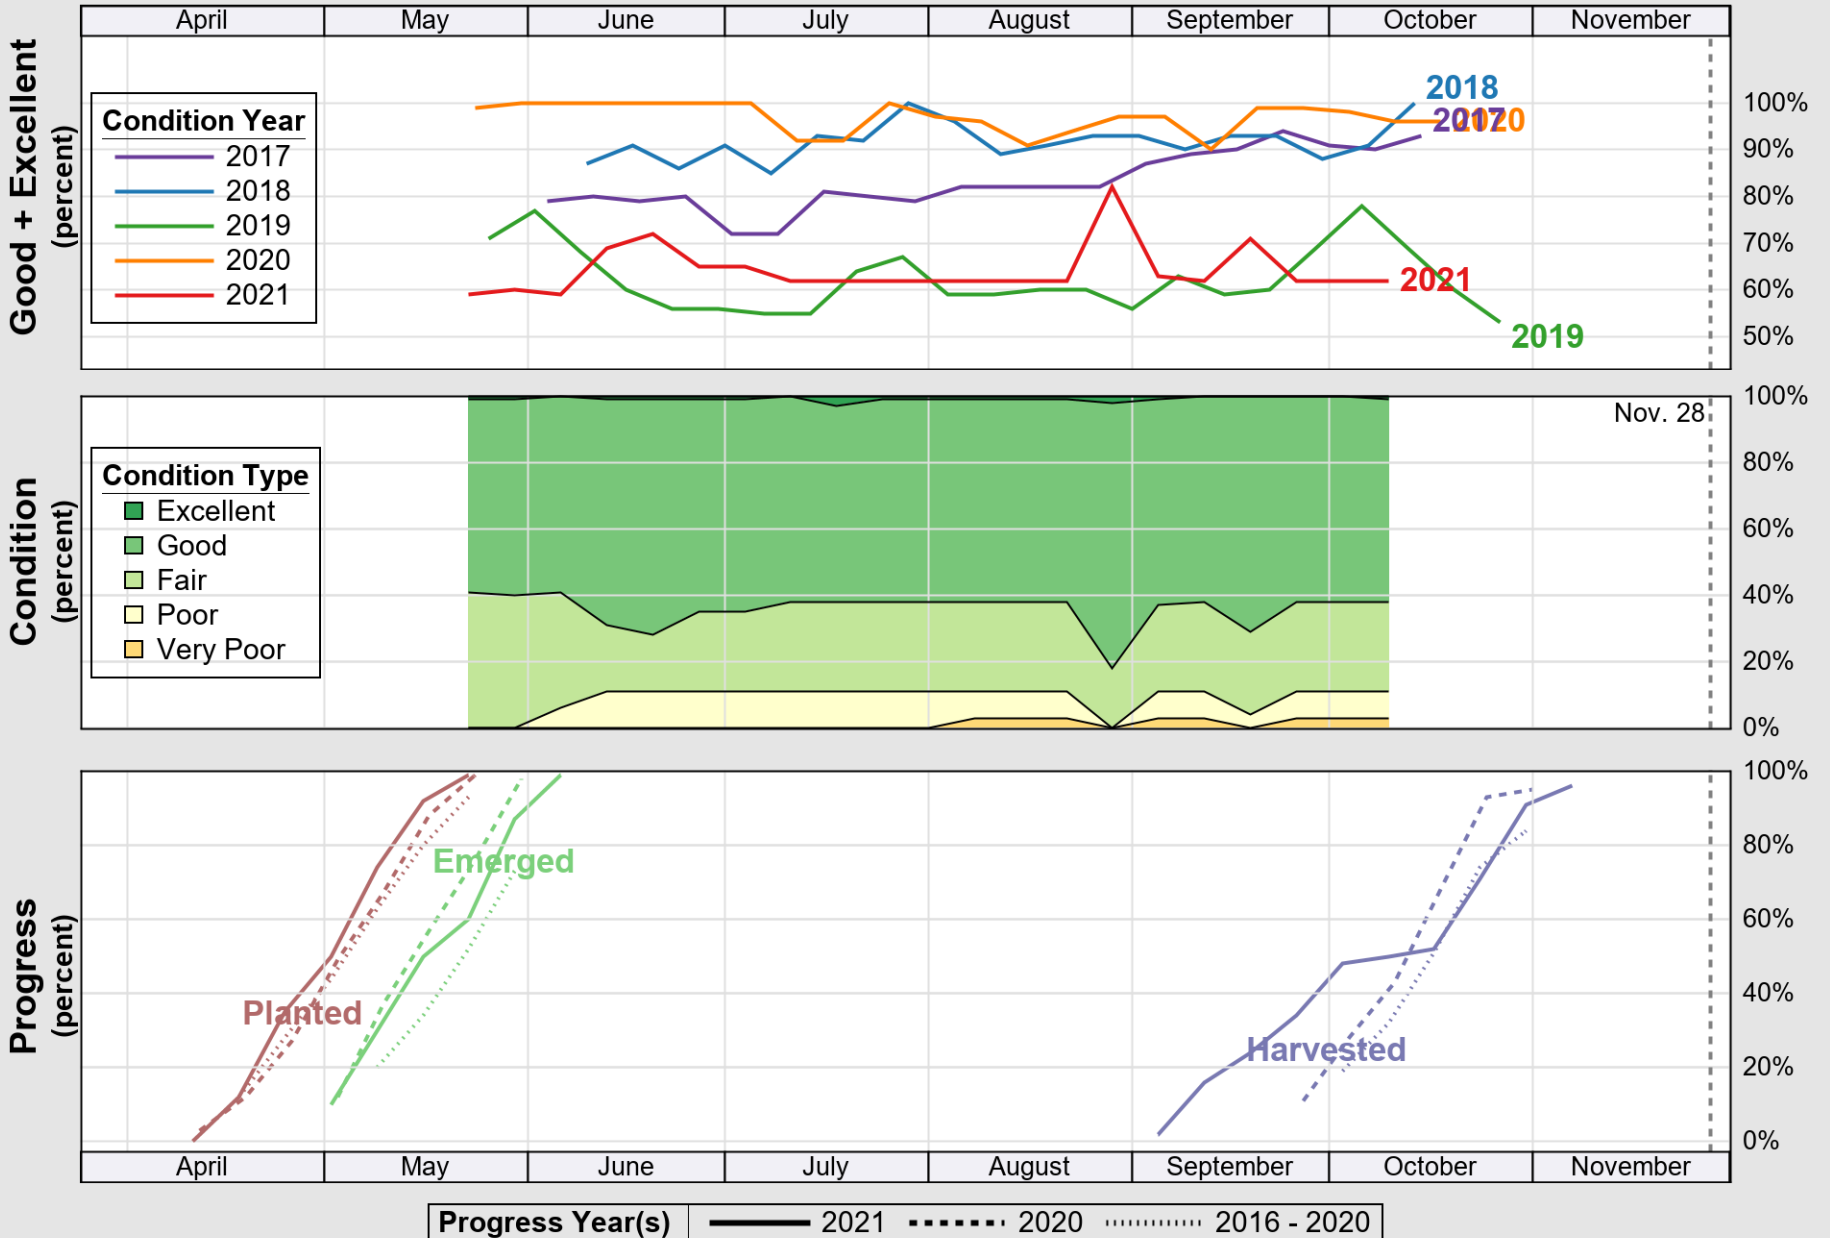

USDA

Crop Progress and Condition: Barley in Wyoming , 2021

NASS

Progress Year(s) ——— 2021 2020 2016 - 2020

Source: National Agricultural Statistics Service (NASS), Crop Progress Report

USDA

Crop Progress and Condition: Corn in Wyoming , 2021

NASS

Source: National Agricultural Statistics Service (NASS), Crop Progress Report

USDA

Crop Progress and Condition: Pasture and Range in Wyoming , 2021

NASS

Source: National Agricultural Statistics Service (NASS), Crop Progress Report

USDA

Crop Progress and Condition: Sugar Beets in Wyoming , 2021

NASS

Source: National Agricultural Statistics Service (NASS), Crop Progress Report

USDA

Crop Progress and Condition: Winter Wheat in Wyoming, 2021

NASS

Source: National Agricultural Statistics Service (NASS), Crop Progress Report