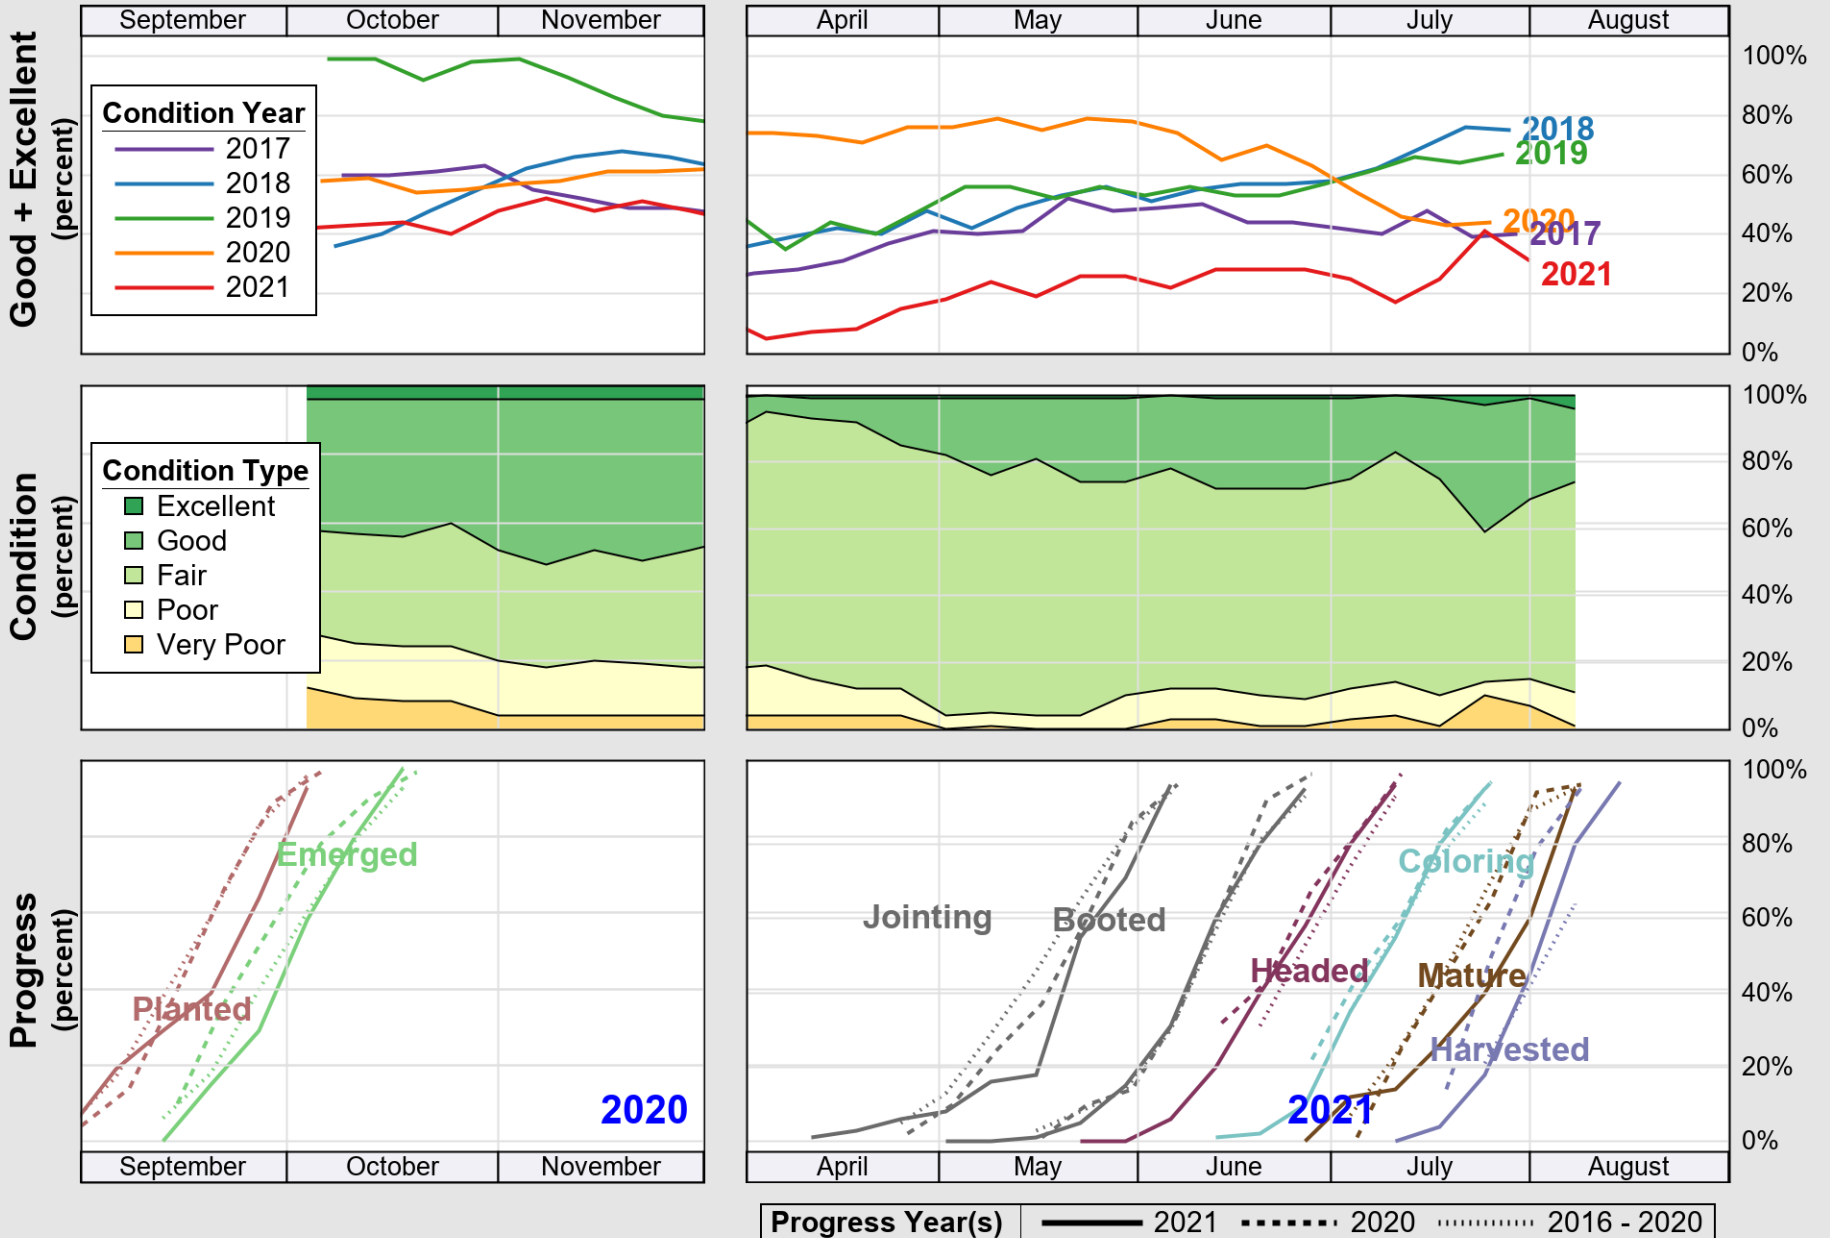

USDA

Crop Progress and Condition: Barley in Wyoming , 2021

NASS

Progress Year(s) ——— 2021 2020 2016 - 2020

Source: National Agricultural Statistics Service (NASS), Crop Progress Report

USDA

Crop Progress and Condition: Corn in Wyoming , 2021

USDA

Crop Progress and Condition: Sugar Beets in Wyoming , 2021

NASS

Source: National Agricultural Statistics Service (NASS), Crop Progress Report

USDA

Crop Progress and Condition: Winter Wheat in Wyoming, 2021

NASS

Source: National Agricultural Statistics Service (NASS), Crop Progress Report