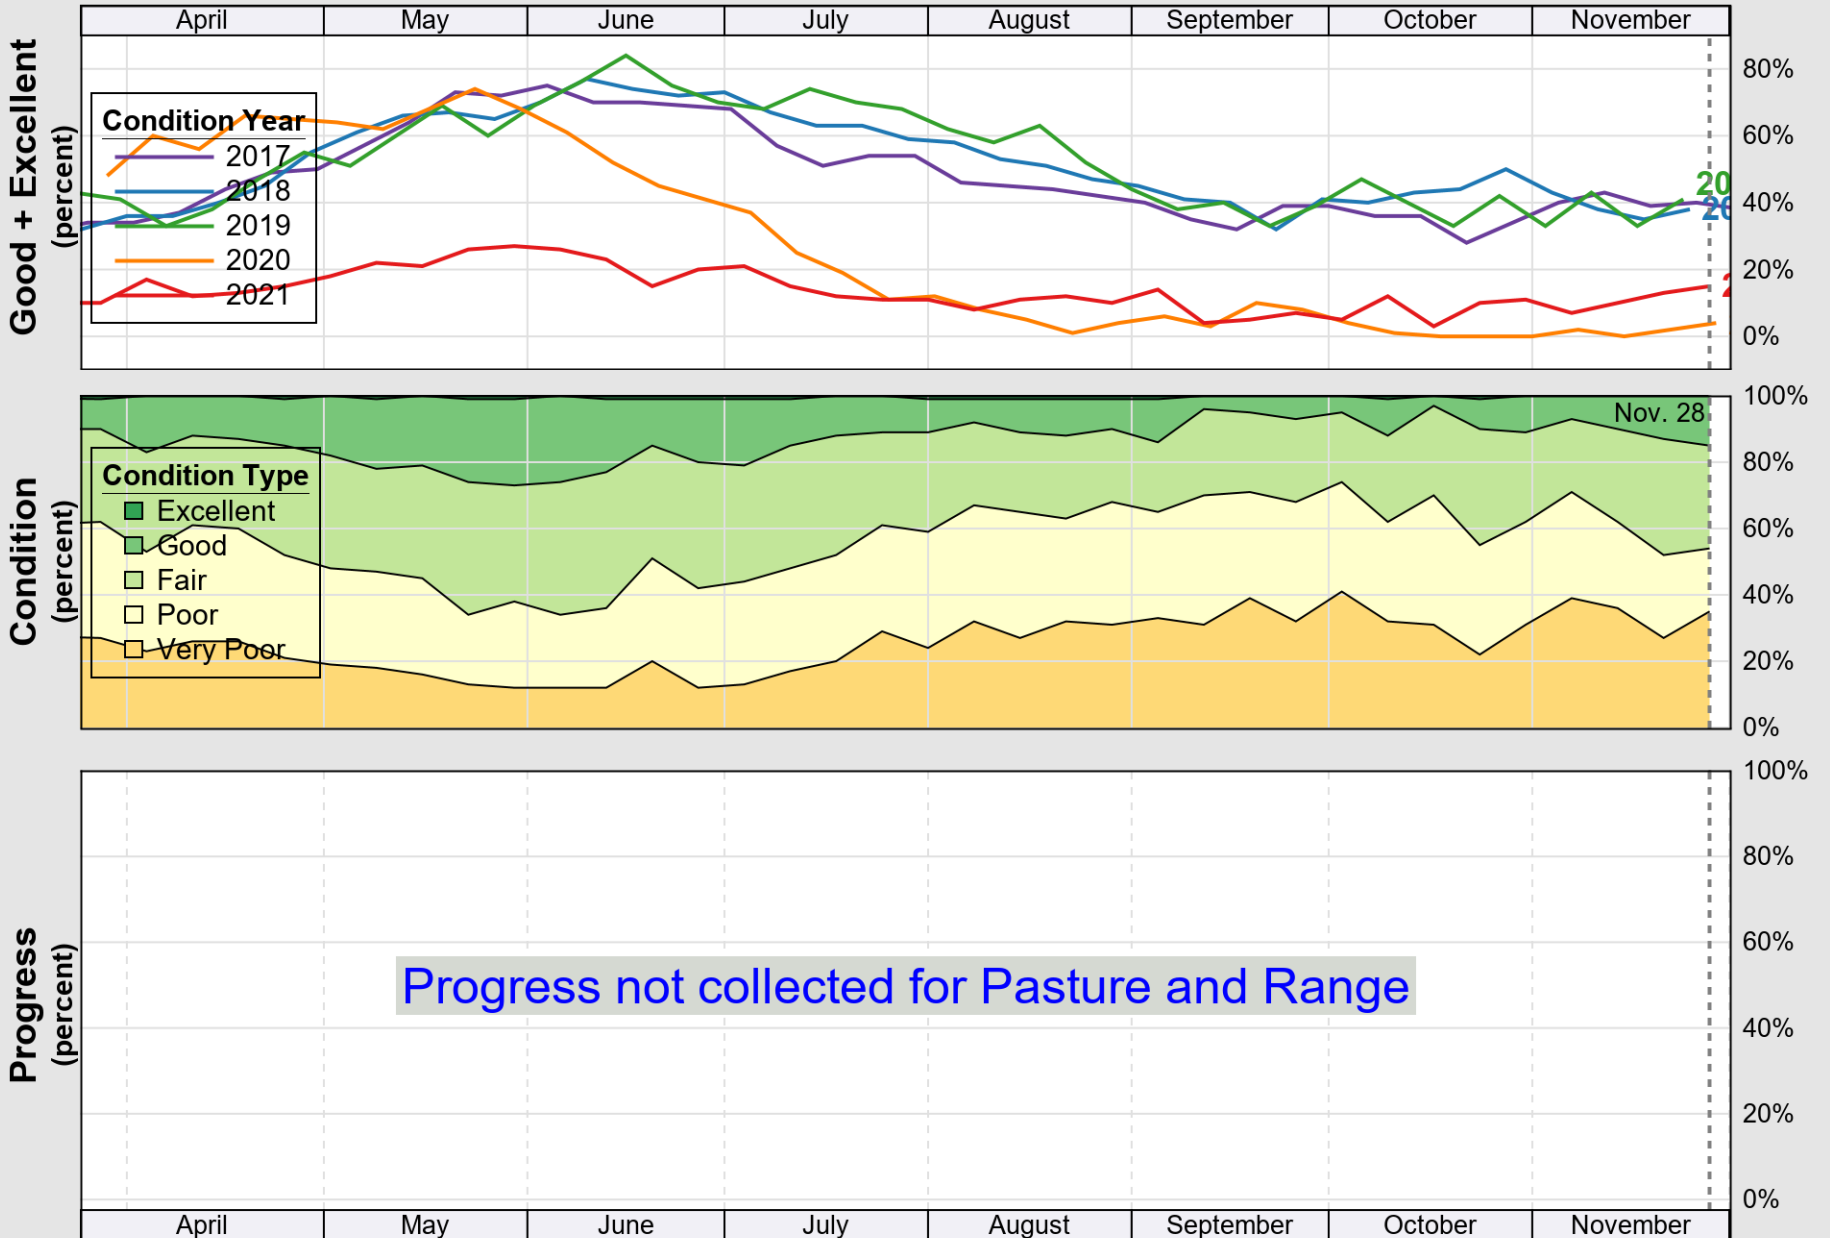

USDA

Crop Progress and Condition: Barley in Wyoming , 2021

NASS

Progress Year(s) ——— 2021 2020 2016 - 2020

Source: National Agricultural Statistics Service (NASS), Crop Progress Report

USDA

Crop Progress and Condition: Corn in Wyoming , 2021

NASS

Source: National Agricultural Statistics Service (NASS), Crop Progress Report

USDA

Crop Progress and Condition: Pasture and Range in Wyoming , 2021

NASS

Source: National Agricultural Statistics Service (NASS), Crop Progress Report

USDA

Crop Progress and Condition: Sugar Beets in Wyoming , 2021

NASS

Source: National Agricultural Statistics Service (NASS), Crop Progress Report

USDA

Crop Progress and Condition: Winter Wheat in Wyoming, 2021