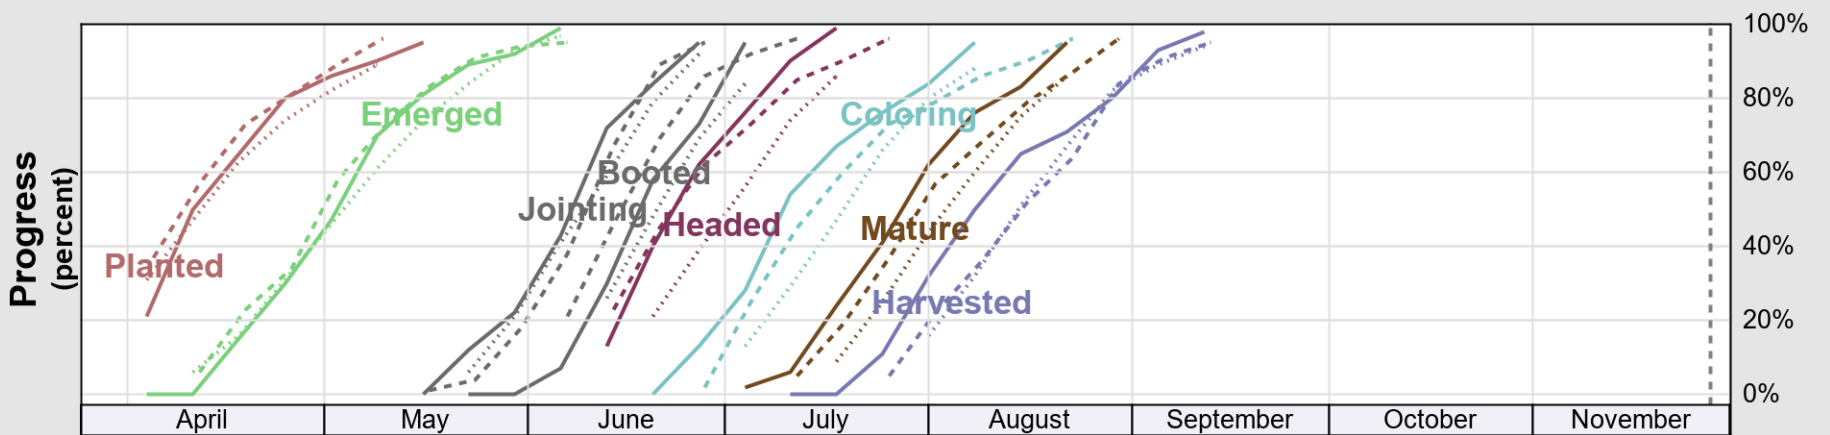

USDA

Crop Progress and Condition: Barley in Wyoming , 2021

NASS

Progress Year(s) ——— 2021 2020 2016 - 2020

Source: National Agricultural Statistics Service (NASS), Crop Progress Report

USDA

Crop Progress and Condition: Corn in Wyoming , 2021