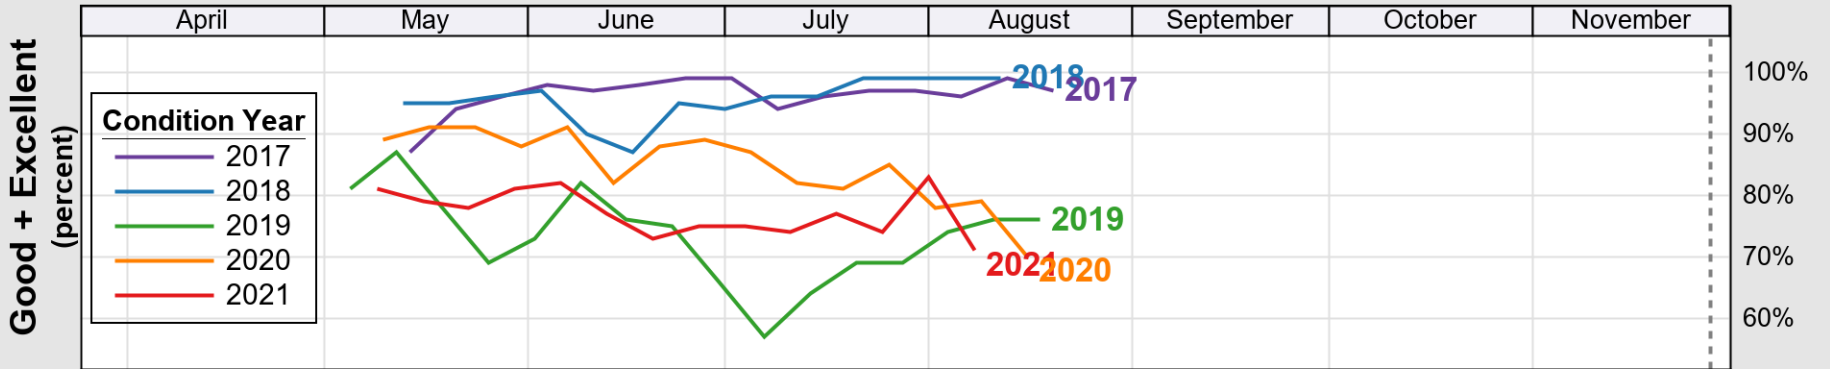

USDA

Crop Progress and Condition: Barley in Wyoming , 2021

NASS

Progress Year(s) ——— 2021 2020 2016 - 2020

Source: National Agricultural Statistics Service (NASS), Crop Progress Report

USDA

Crop Progress and Condition: Corn in Wyoming , 2021