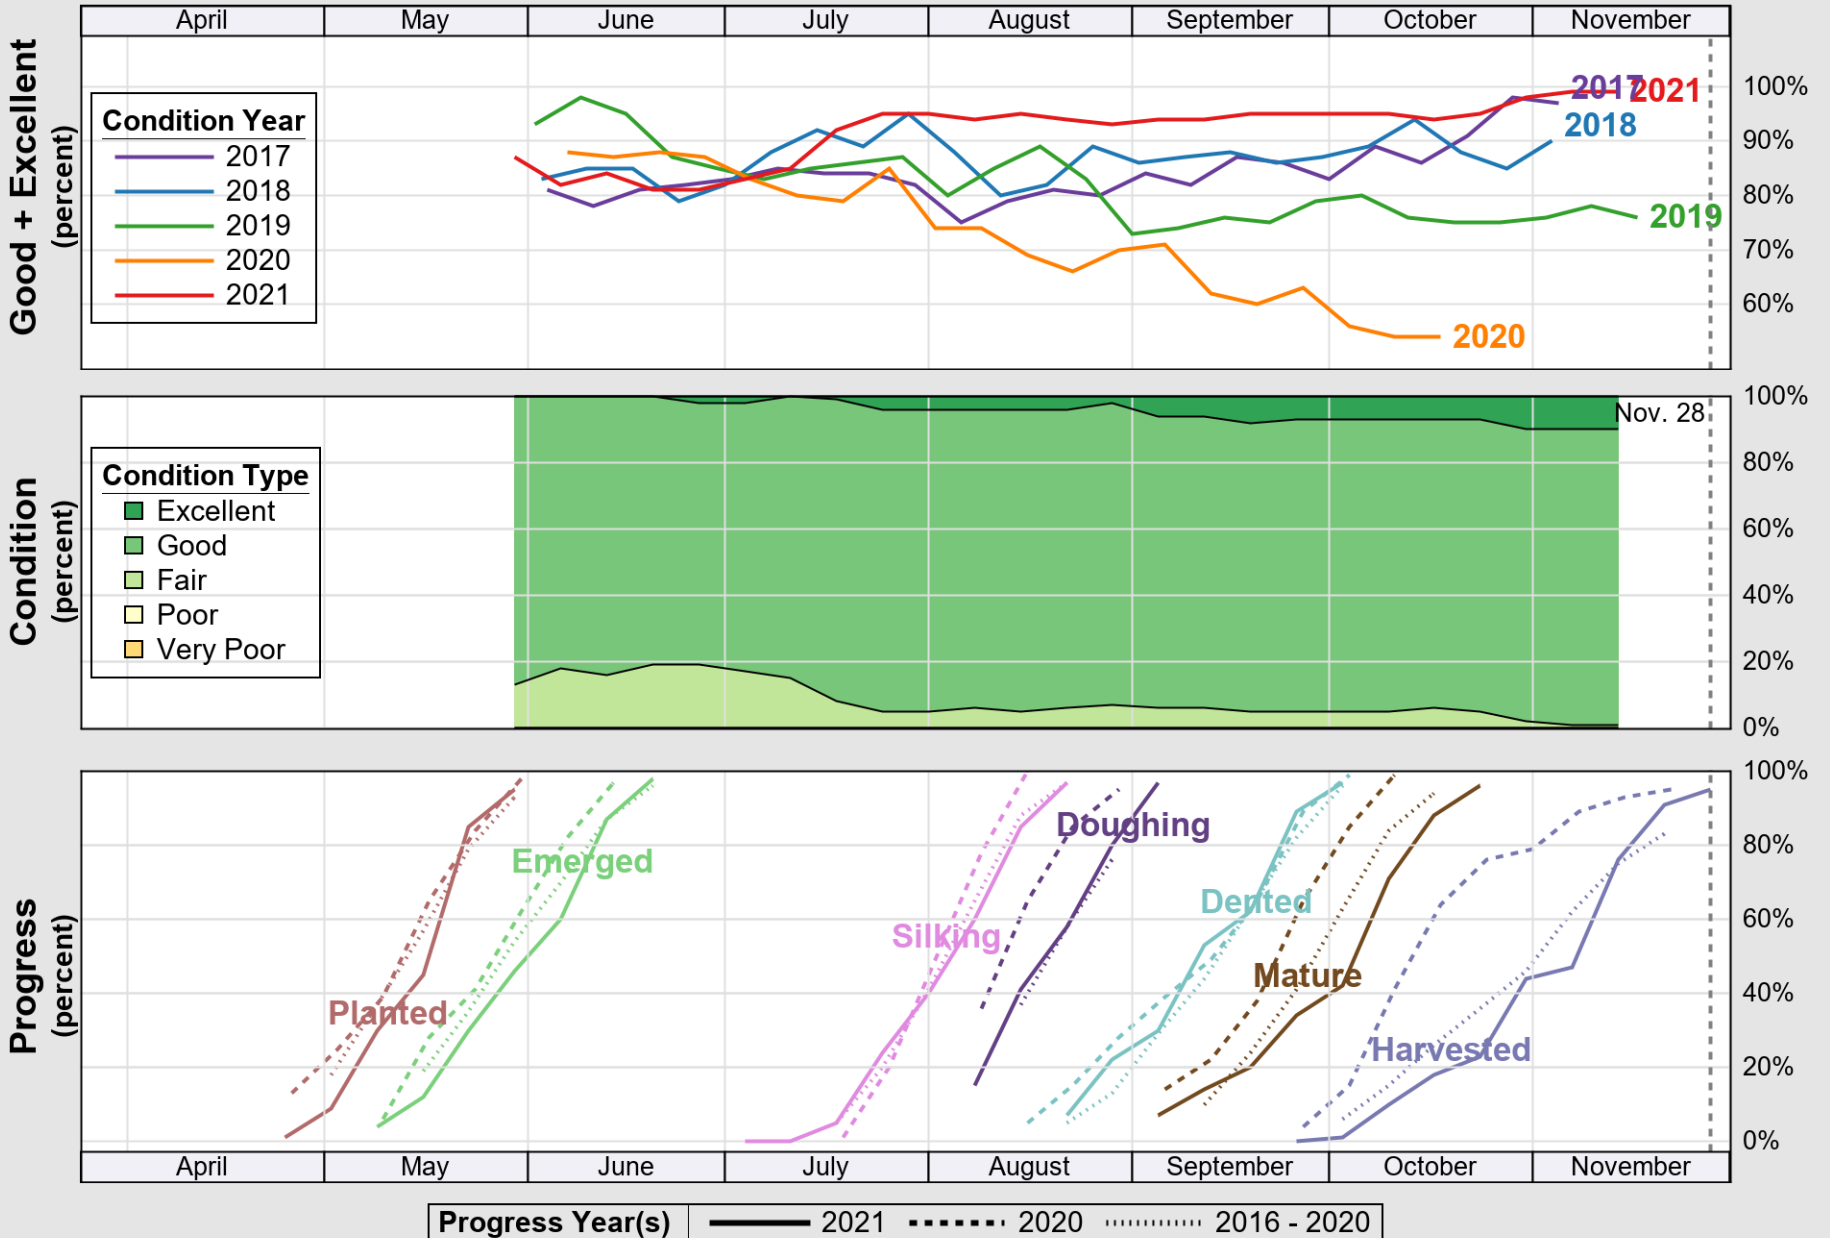

USDA

Crop Progress and Condition: Barley in Wyoming , 2021

NASS

Progress Year(s) ——— 2021 2020 2016 - 2020

Source: National Agricultural Statistics Service (NASS), Crop Progress Report

USDA

Crop Progress and Condition: Corn in Wyoming , 2021

NASS

Source: National Agricultural Statistics Service (NASS), Crop Progress Report

USDA

Crop Progress and Condition: Pasture and Range in Wyoming , 2021

NASS

Source: National Agricultural Statistics Service (NASS), Crop Progress Report

USDA

Crop Progress and Condition: Sugar Beets in Wyoming , 2021

NASS

Source: National Agricultural Statistics Service (NASS), Crop Progress Report

USDA

Crop Progress and Condition: Winter Wheat in Wyoming, 2021