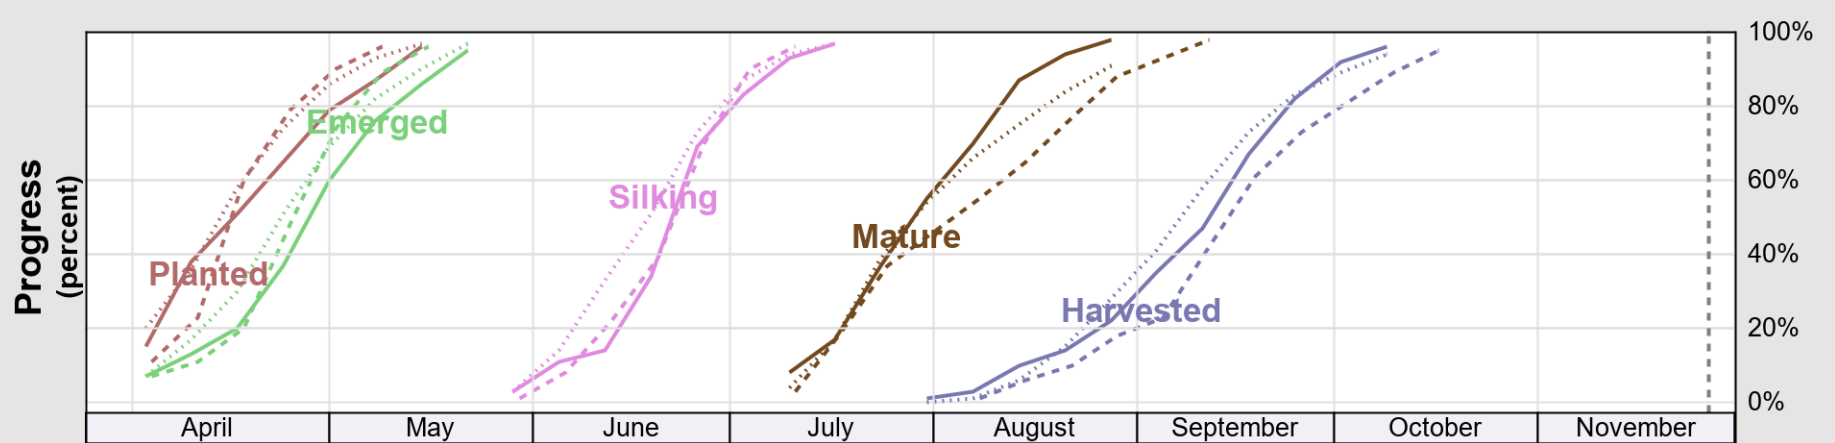

USDA

Crop Progress and Condition: Corn in Alabama , 2022

NASS

Progress Year(s) ——— 2022 2021 2017 - 2021

Source: National Agricultural Statistics Service (NASS), Crop Progress Report

USDA

Crop Progress and Condition: Cotton in Alabama , 2022