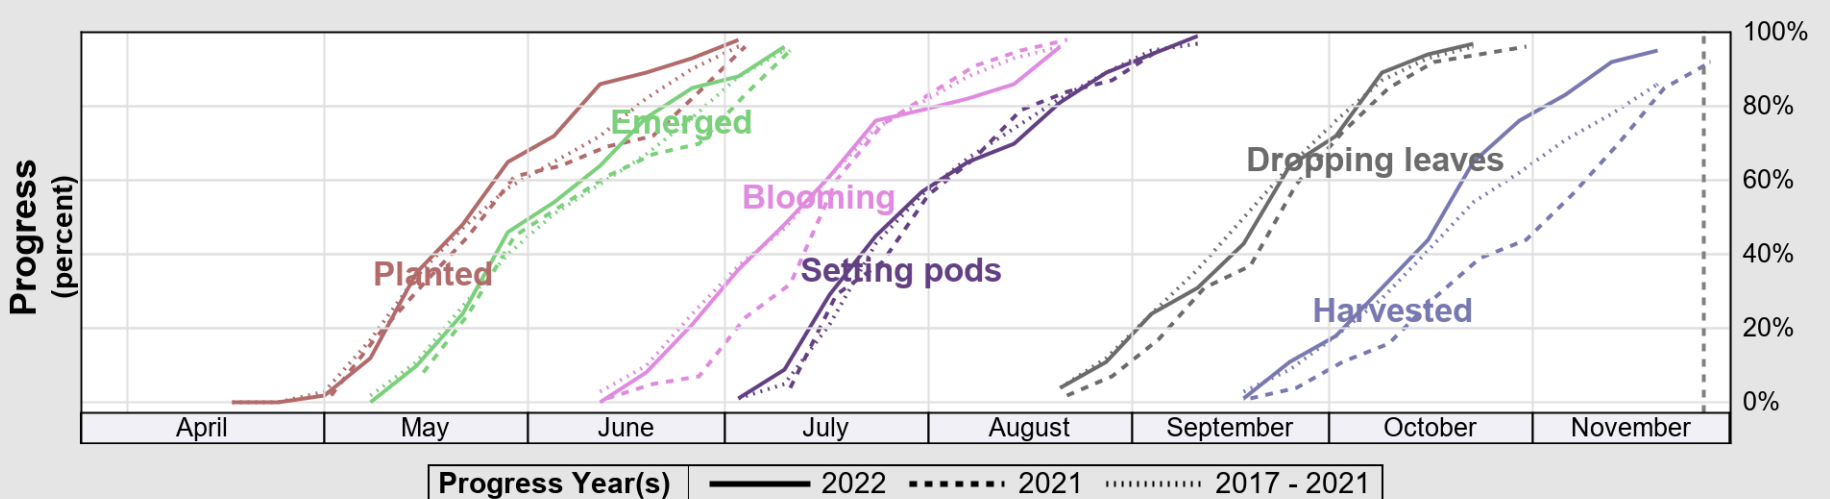

USDA

Crop Progress and Condition: Peanuts in Alabama , 2022

NASS

Source: National Agricultural Statistics Service (NASS), Crop Progress Report

USDA

Crop Progress and Condition: Soybeans in Alabama , 2022

NASS

Progress Year(s) ——— 2022 2021 2017 - 2021

Source: National Agricultural Statistics Service (NASS), Crop Progress Report

USDA

Crop Progress and Condition: Winter Wheat in Alabama, 2022

NASS

Source: National Agricultural Statistics Service (NASS), Crop Progress Report