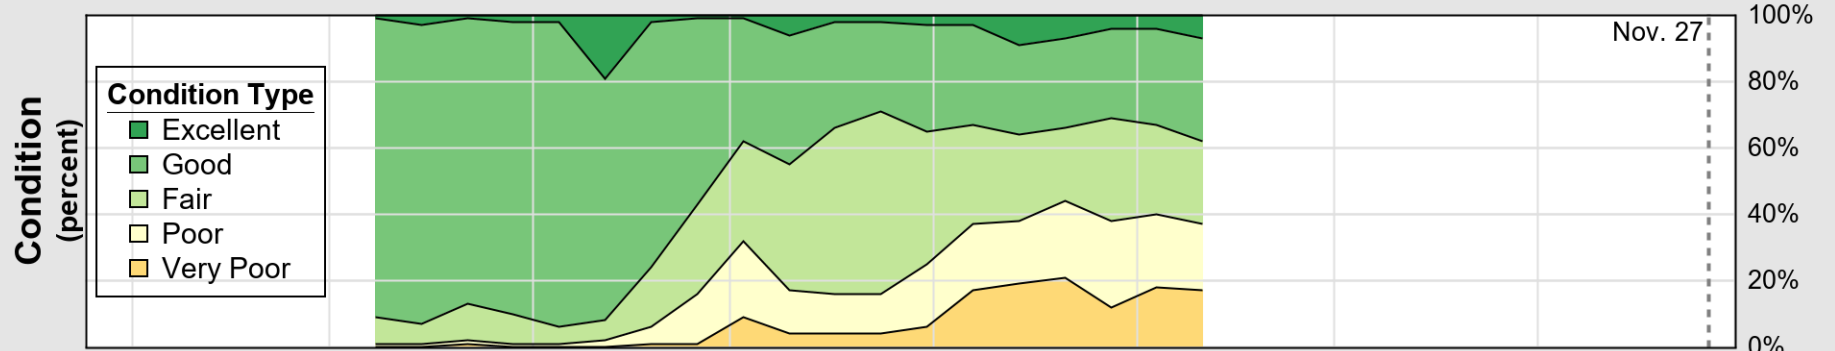

USDA

Crop Progress and Condition: Corn in Alabama , 2022

NASS

Progress Year(s) ——— 2022 2021 2017 - 2021

Source: National Agricultural Statistics Service (NASS), Crop Progress Report

USDA

Crop Progress and Condition: Cotton in Alabama , 2022