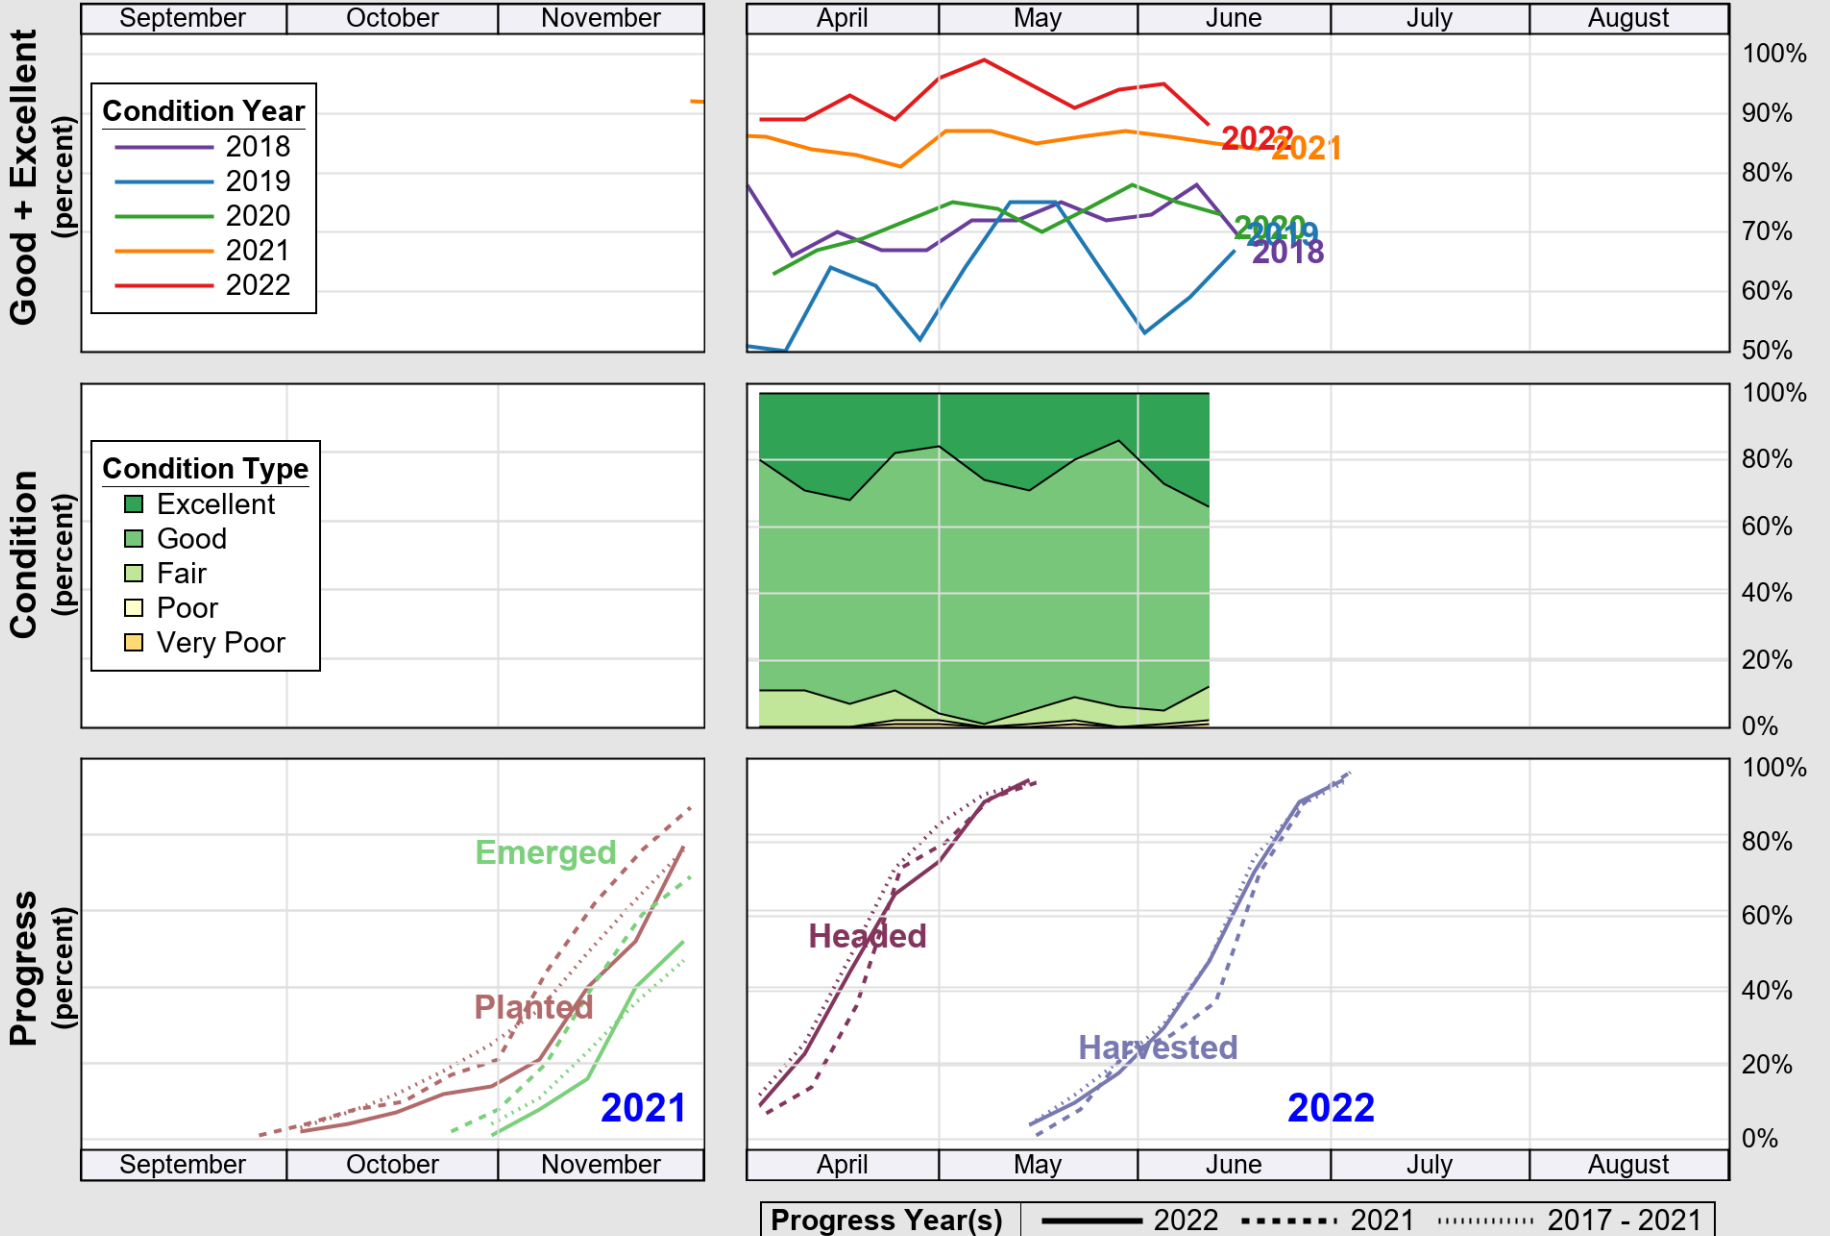

USDA

Crop Progress and Condition: Peanuts in Alabama , 2022

NASS

Source: National Agricultural Statistics Service (NASS), Crop Progress Report

USDA

Crop Progress and Condition: Soybeans in Alabama , 2022

NASS

Progress Year(s) ——— 2022 2021 2017 - 2021

Source: National Agricultural Statistics Service (NASS), Crop Progress Report

USDA

Crop Progress and Condition: Winter Wheat in Alabama, 2022

NASS

Source: National Agricultural Statistics Service (NASS), Crop Progress Report