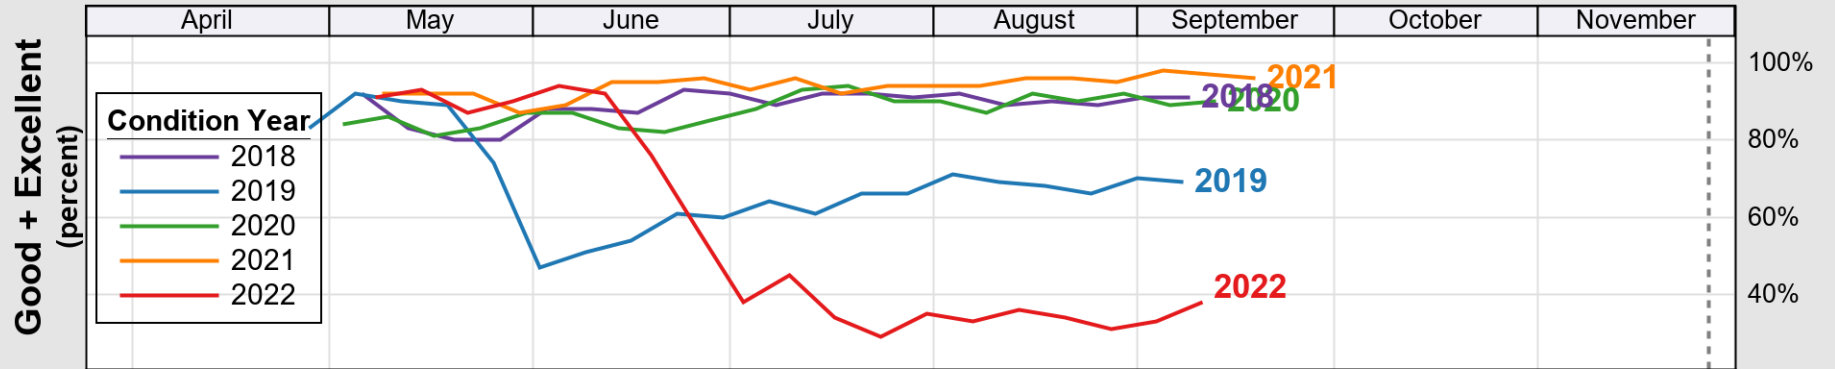

USDA

Crop Progress and Condition: Corn in Alabama , 2022

NASS

Progress Year(s) ——— 2022 2021 2017 - 2021

Source: National Agricultural Statistics Service (NASS), Crop Progress Report

USDA

Crop Progress and Condition: Cotton in Alabama , 2022