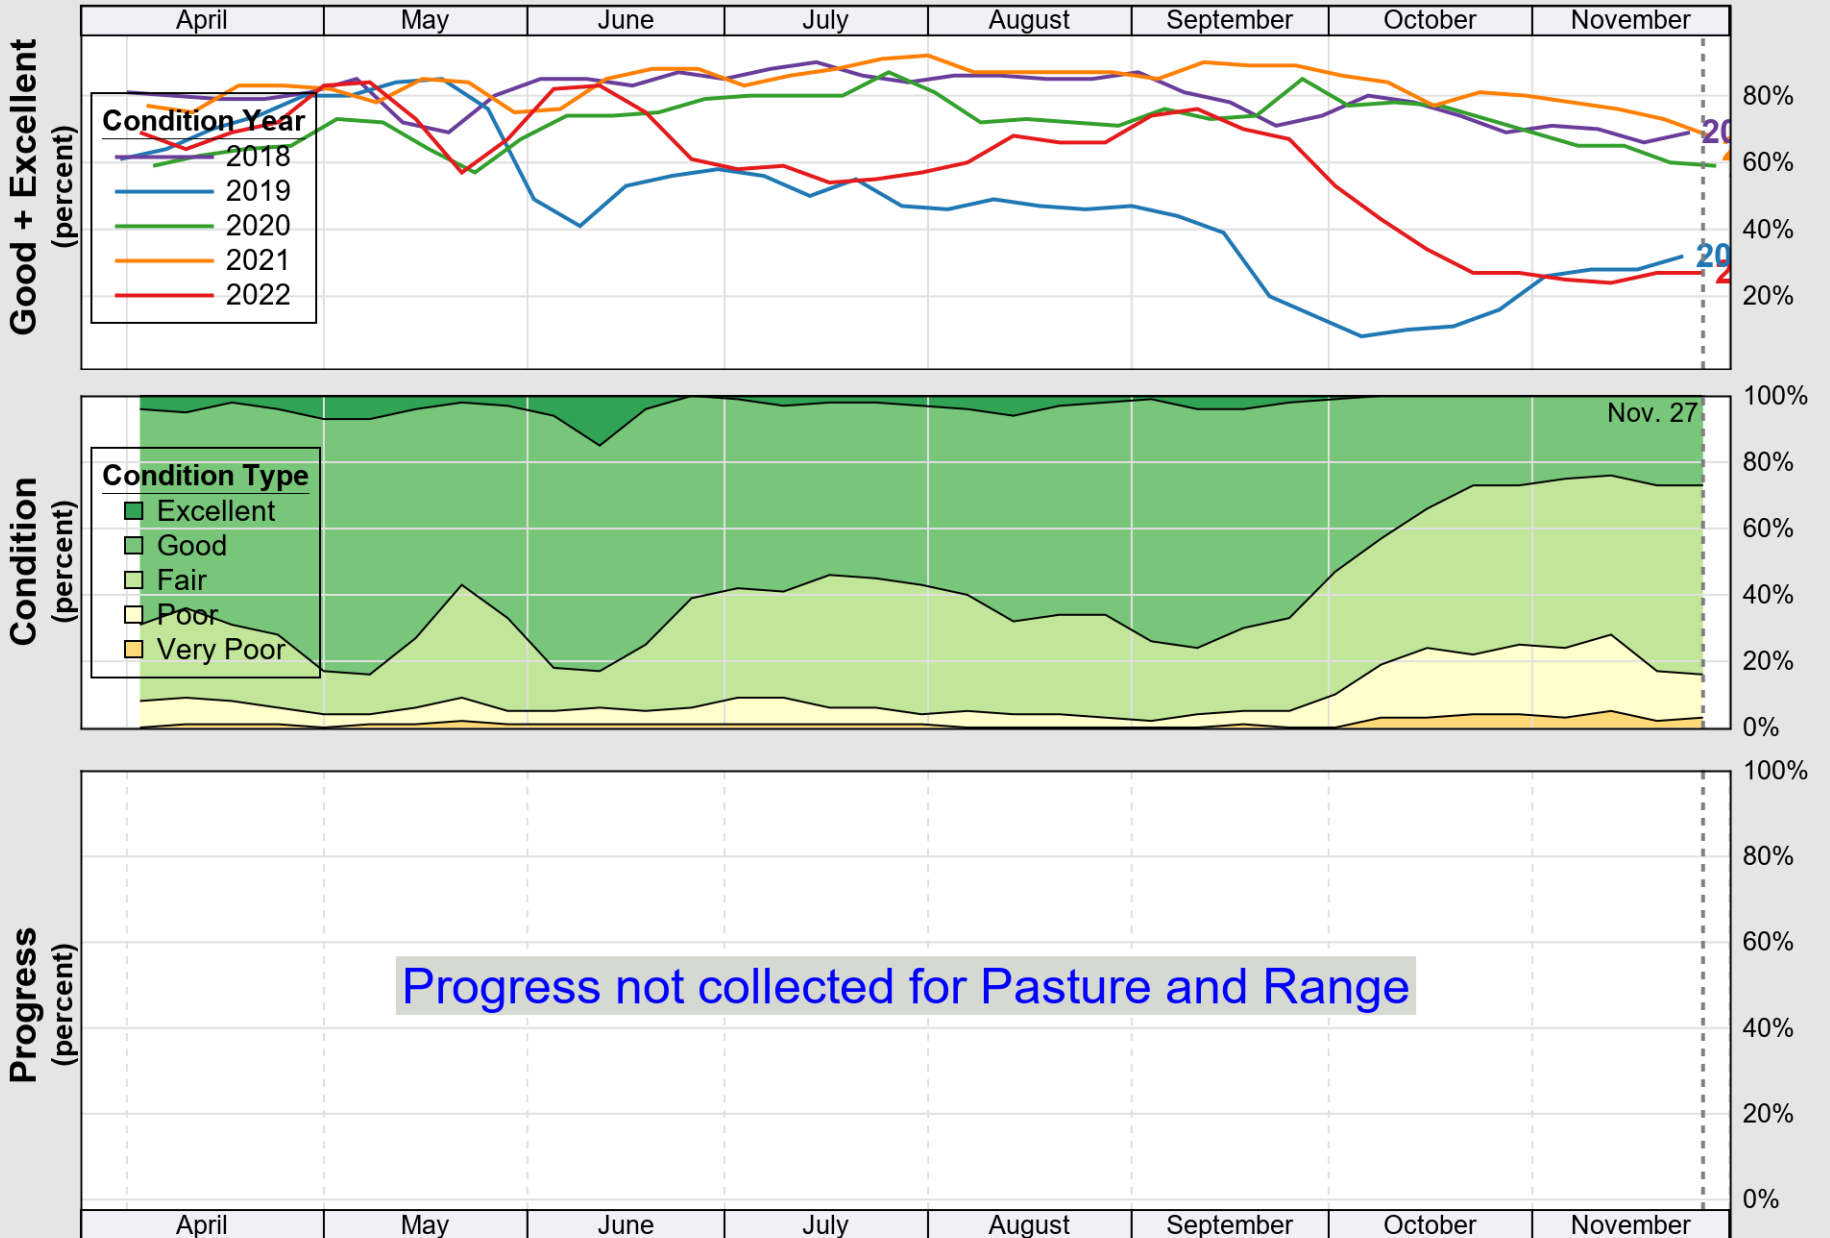

USDA

Crop Progress and Condition: Corn in Alabama , 2022

NASS

Progress Year(s) ——— 2022 2021 2017 - 2021

Source: National Agricultural Statistics Service (NASS), Crop Progress Report

USDA

Crop Progress and Condition: Cotton in Alabama , 2022

NASS

Source: National Agricultural Statistics Service (NASS), Crop Progress Report

USDA

Crop Progress and Condition: Pasture and Range in Alabama, 2022

NASS

Source: National Agricultural Statistics Service (NASS), Crop Progress Report

USDA

Crop Progress and Condition: Peanuts in Alabama , 2022

NASS

Source: National Agricultural Statistics Service (NASS), Crop Progress Report

USDA

Crop Progress and Condition: Soybeans in Alabama , 2022

NASS

Progress Year(s) ——— 2022 2021 2017 - 2021

Source: National Agricultural Statistics Service (NASS), Crop Progress Report

USDA

Crop Progress and Condition: Winter Wheat in Alabama, 2022

NASS

Source: National Agricultural Statistics Service (NASS), Crop Progress Report