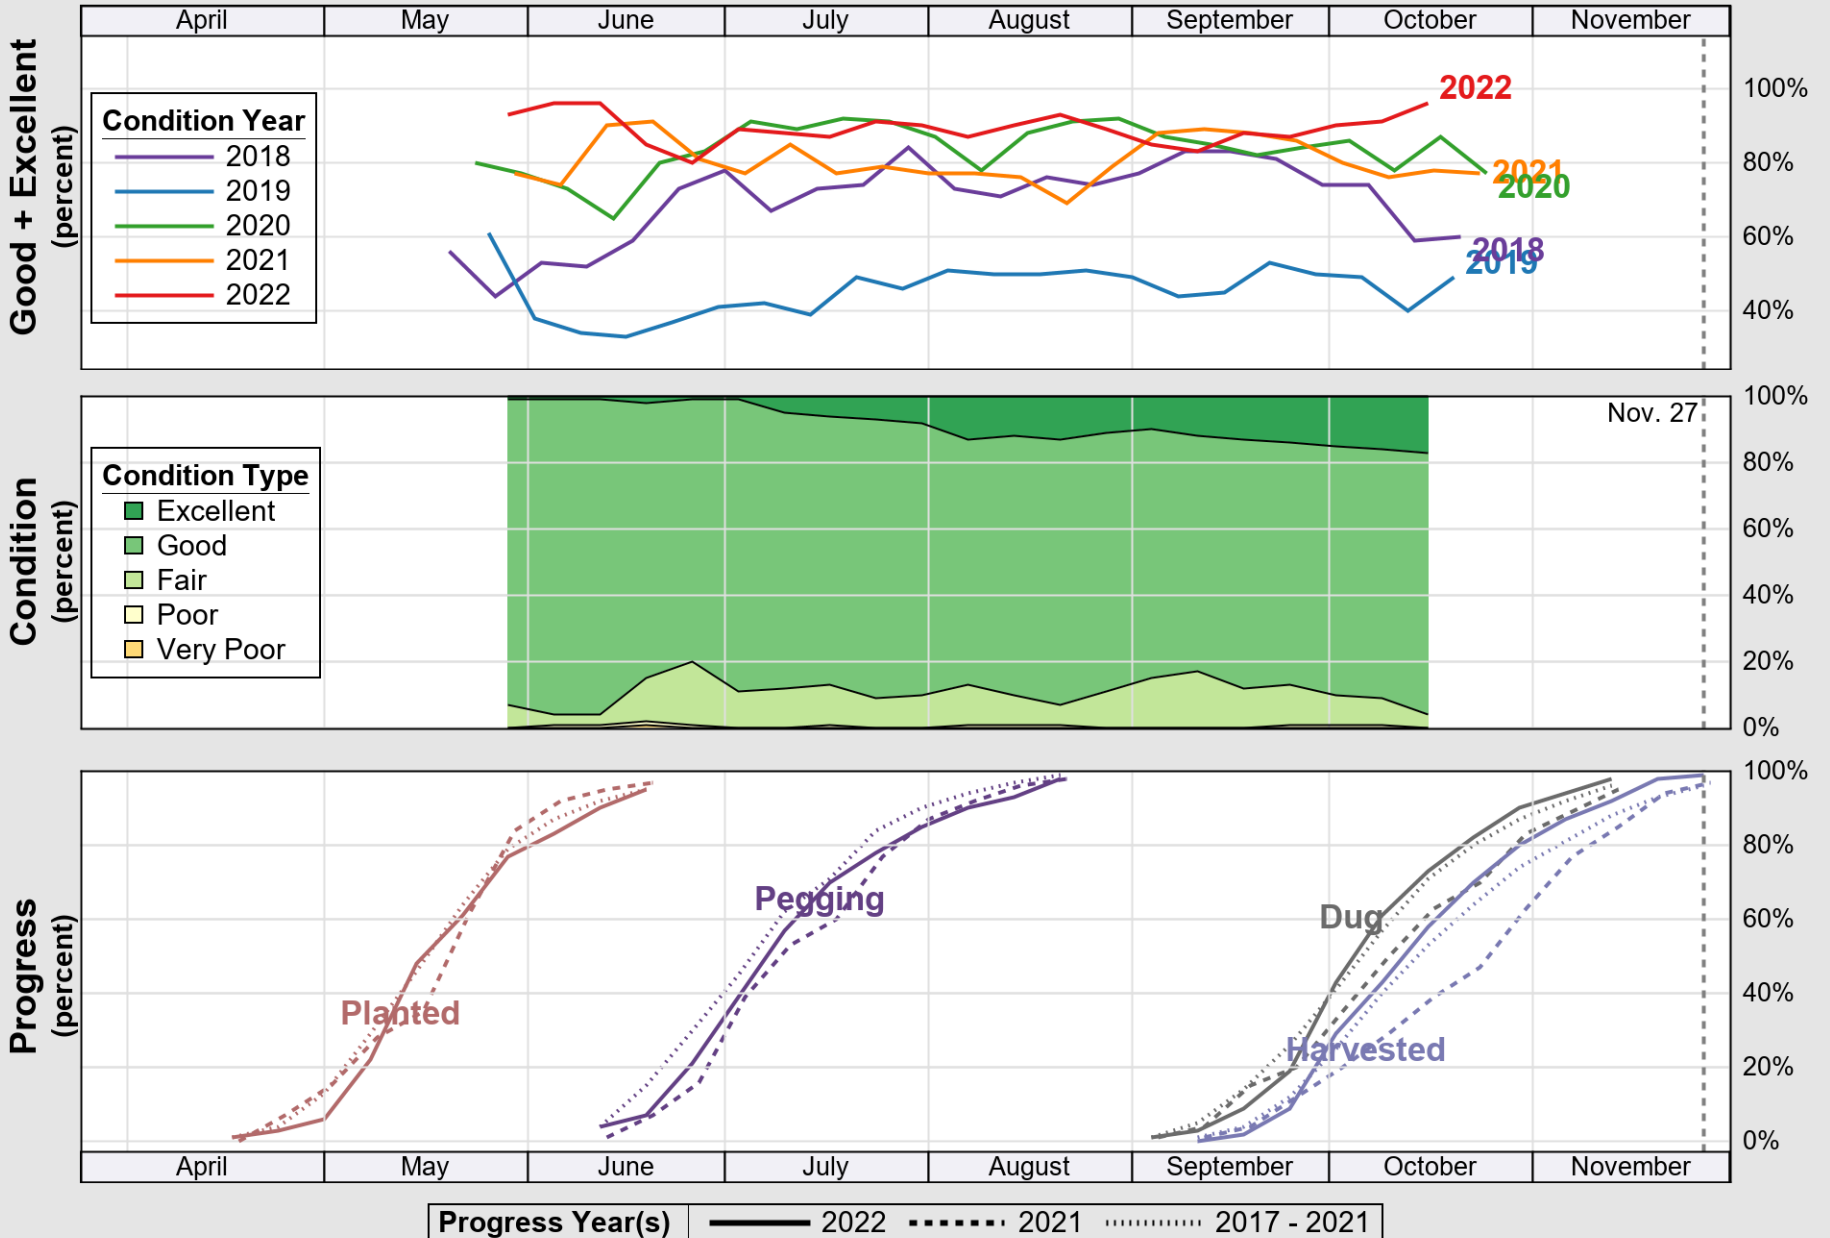

USDA

Crop Progress and Condition: Corn in Alabama , 2022

NASS

Progress Year(s) ——— 2022 2021 2017 - 2021

Source: National Agricultural Statistics Service (NASS), Crop Progress Report

USDA

Crop Progress and Condition: Cotton in Alabama , 2022

NASS

Source: National Agricultural Statistics Service (NASS), Crop Progress Report

USDA

Crop Progress and Condition: Pasture and Range in Alabama, 2022

NASS

Source: National Agricultural Statistics Service (NASS), Crop Progress Report

USDA

Crop Progress and Condition: Peanuts in Alabama , 2022

NASS

Source: National Agricultural Statistics Service (NASS), Crop Progress Report

USDA

Crop Progress and Condition: Soybeans in Alabama , 2022

NASS

Progress Year(s) ——— 2022 2021 2017 - 2021

Source: National Agricultural Statistics Service (NASS), Crop Progress Report

USDA

Crop Progress and Condition: Winter Wheat in Alabama, 2022

NASS

Source: National Agricultural Statistics Service (NASS), Crop Progress Report