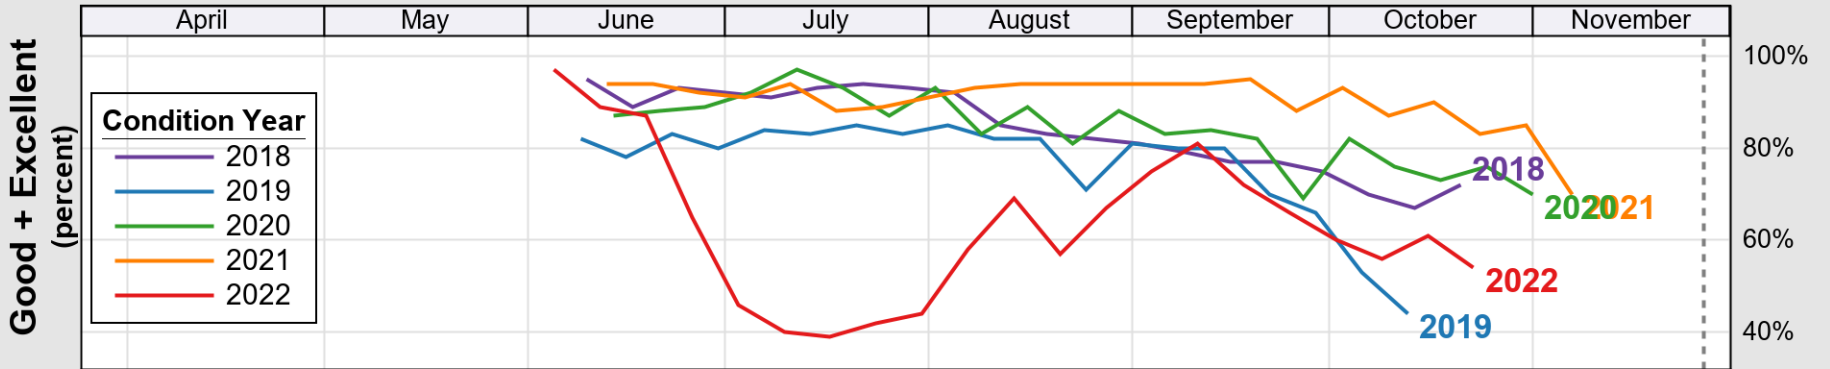

USDA

Crop Progress and Condition: Peanuts in Alabama , 2022

NASS

Source: National Agricultural Statistics Service (NASS), Crop Progress Report

USDA

Crop Progress and Condition: Soybeans in Alabama , 2022

NASS

Progress Year(s) ——— 2022 2021 2017 - 2021

Source: National Agricultural Statistics Service (NASS), Crop Progress Report

USDA

Crop Progress and Condition: Winter Wheat in Alabama, 2022

NASS

Source: National Agricultural Statistics Service (NASS), Crop Progress Report