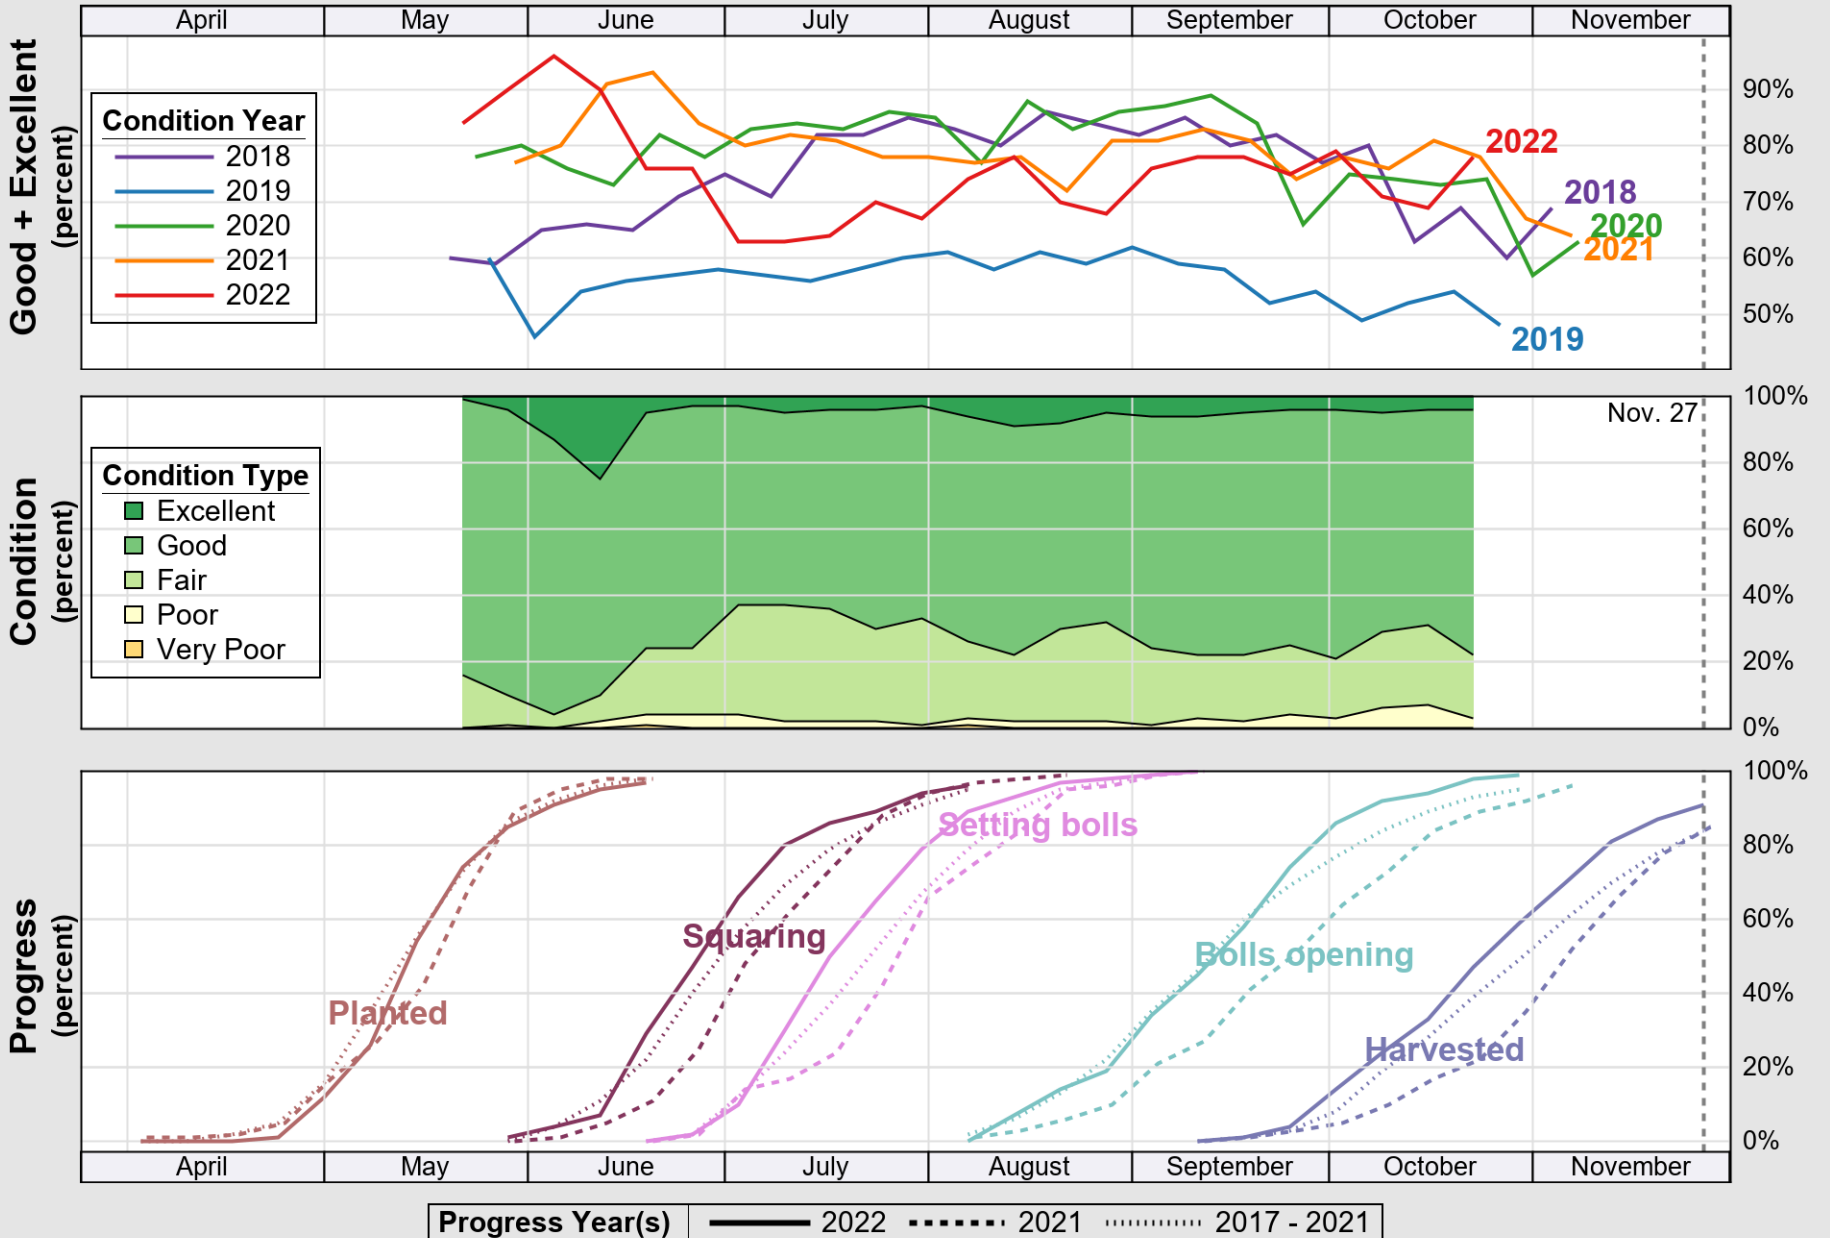

USDA

Crop Progress and Condition: Corn in Alabama , 2022

NASS

Progress Year(s) ——— 2022 2021 2017 - 2021

Source: National Agricultural Statistics Service (NASS), Crop Progress Report

USDA

Crop Progress and Condition: Cotton in Alabama , 2022

NASS

Source: National Agricultural Statistics Service (NASS), Crop Progress Report

USDA

Crop Progress and Condition: Pasture and Range in Alabama, 2022

NASS

Source: National Agricultural Statistics Service (NASS), Crop Progress Report

USDA

Crop Progress and Condition: Peanuts in Alabama , 2022

NASS

Source: National Agricultural Statistics Service (NASS), Crop Progress Report

USDA

Crop Progress and Condition: Soybeans in Alabama , 2022

NASS

Progress Year(s) ——— 2022 2021 2017 - 2021

Source: National Agricultural Statistics Service (NASS), Crop Progress Report

USDA

Crop Progress and Condition: Winter Wheat in Alabama, 2022

NASS

Source: National Agricultural Statistics Service (NASS), Crop Progress Report