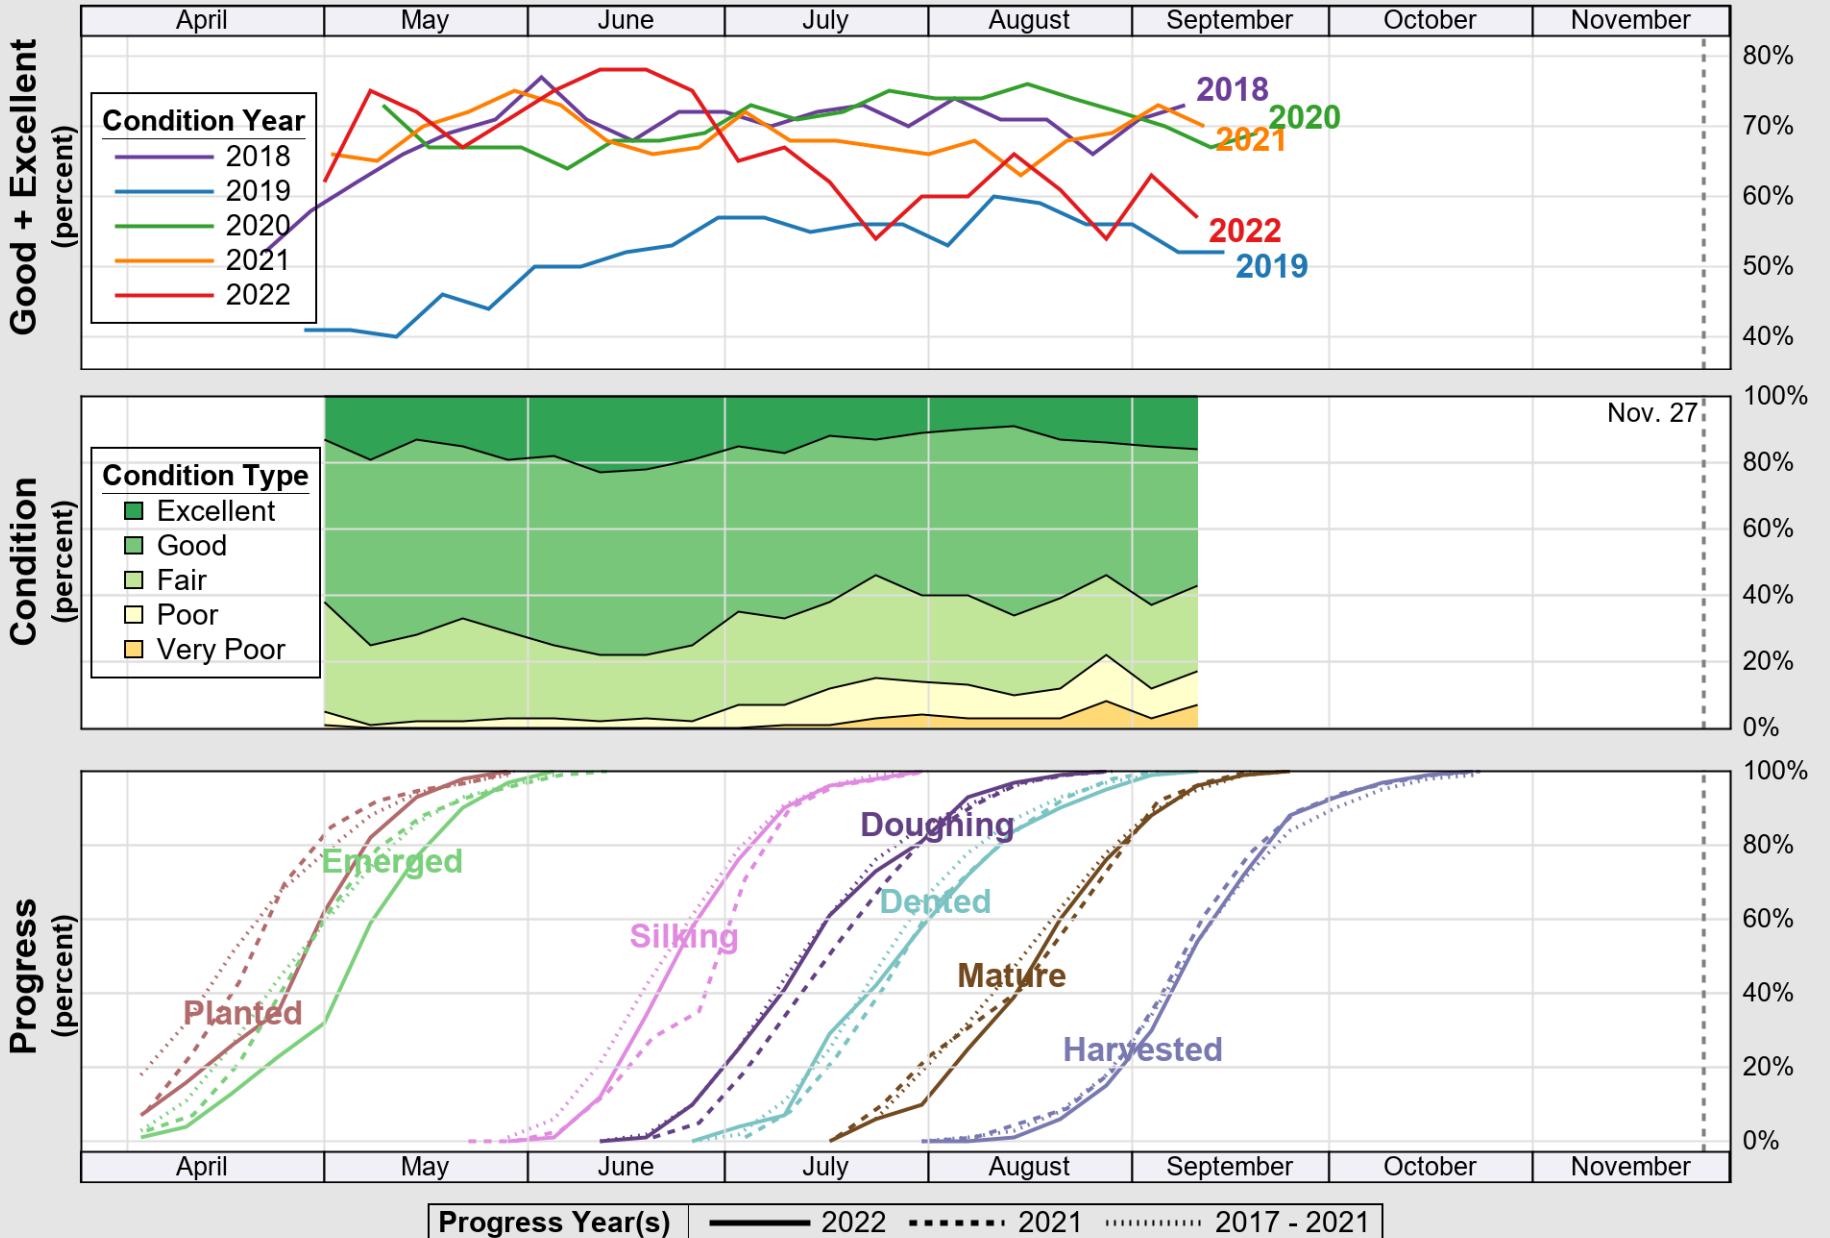

USDA

Crop Progress and Condition: Corn in Arkansas , 2022

NASS

Source: National Agricultural Statistics Service (NASS), Crop Progress Report

USDA

Crop Progress and Condition: Cotton in Arkansas , 2022

NASS

Source: National Agricultural Statistics Service (NASS), Crop Progress Report

USDA

Crop Progress and Condition: Pasture and Range in Arkansas , 2022

NASS

Source: National Agricultural Statistics Service (NASS), Crop Progress Report

USDA

Crop Progress and Condition: Peanuts in Arkansas , 2022

NASS

Source: National Agricultural Statistics Service (NASS), Crop Progress Report

USDA

Crop Progress and Condition: Rice in Arkansas , 2022

NASS

Source: National Agricultural Statistics Service (NASS), Crop Progress Report