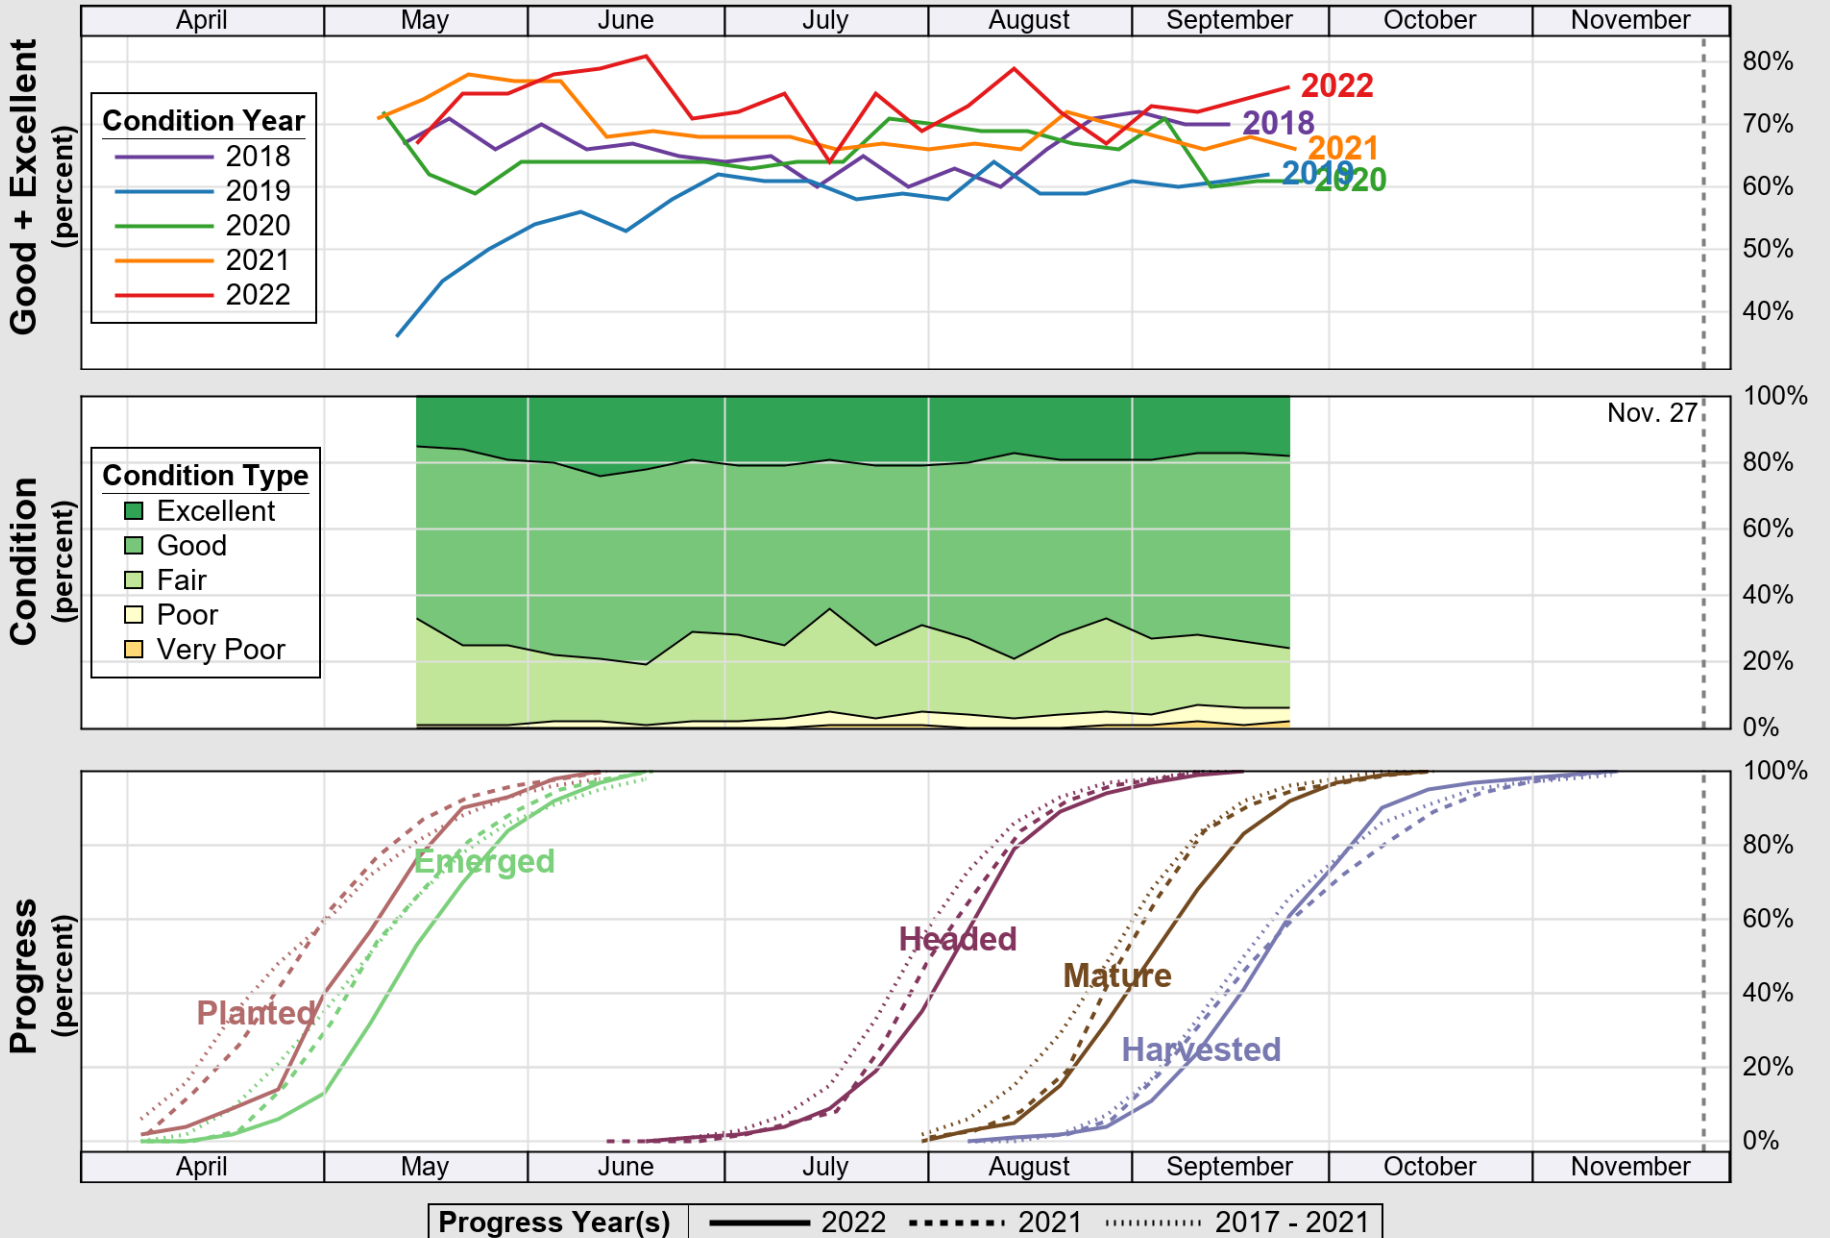

NASS

Source: National Agricultural Statistics Service (NASS), Crop Progress Report

USDA

Crop Progress and Condition: Rice in Arkansas , 2022

NASS

Source: National Agricultural Statistics Service (NASS), Crop Progress Report