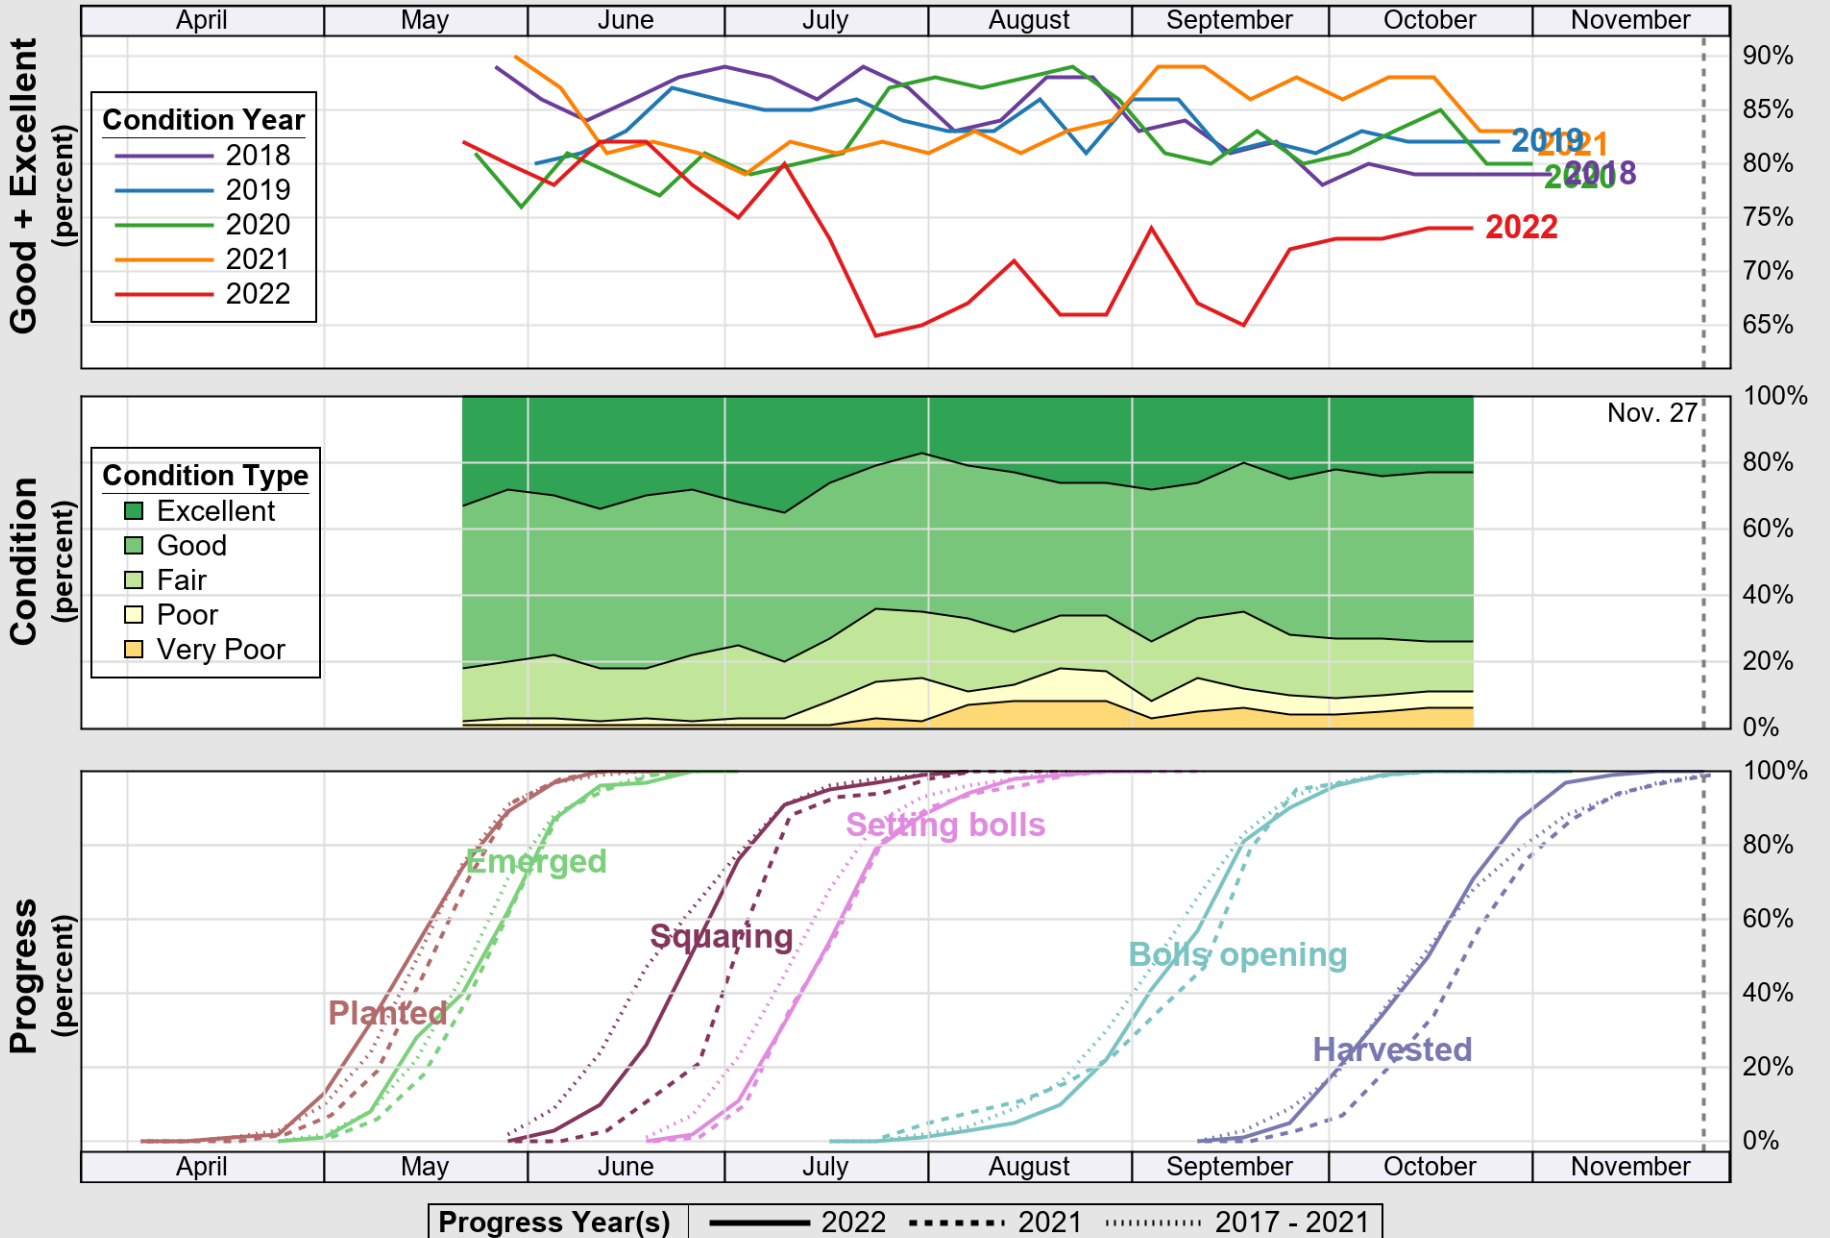

USDA

Crop Progress and Condition: Corn in Arkansas , 2022

NASS

Source: National Agricultural Statistics Service (NASS), Crop Progress Report

USDA

Crop Progress and Condition: Cotton in Arkansas , 2022

NASS

Source: National Agricultural Statistics Service (NASS), Crop Progress Report

USDA

Crop Progress and Condition: Pasture and Range in Arkansas , 2022

NASS

Source: National Agricultural Statistics Service (NASS), Crop Progress Report

USDA

Crop Progress and Condition: Peanuts in Arkansas , 2022

NASS

Source: National Agricultural Statistics Service (NASS), Crop Progress Report

USDA

Crop Progress and Condition: Rice in Arkansas , 2022

NASS

Source: National Agricultural Statistics Service (NASS), Crop Progress Report