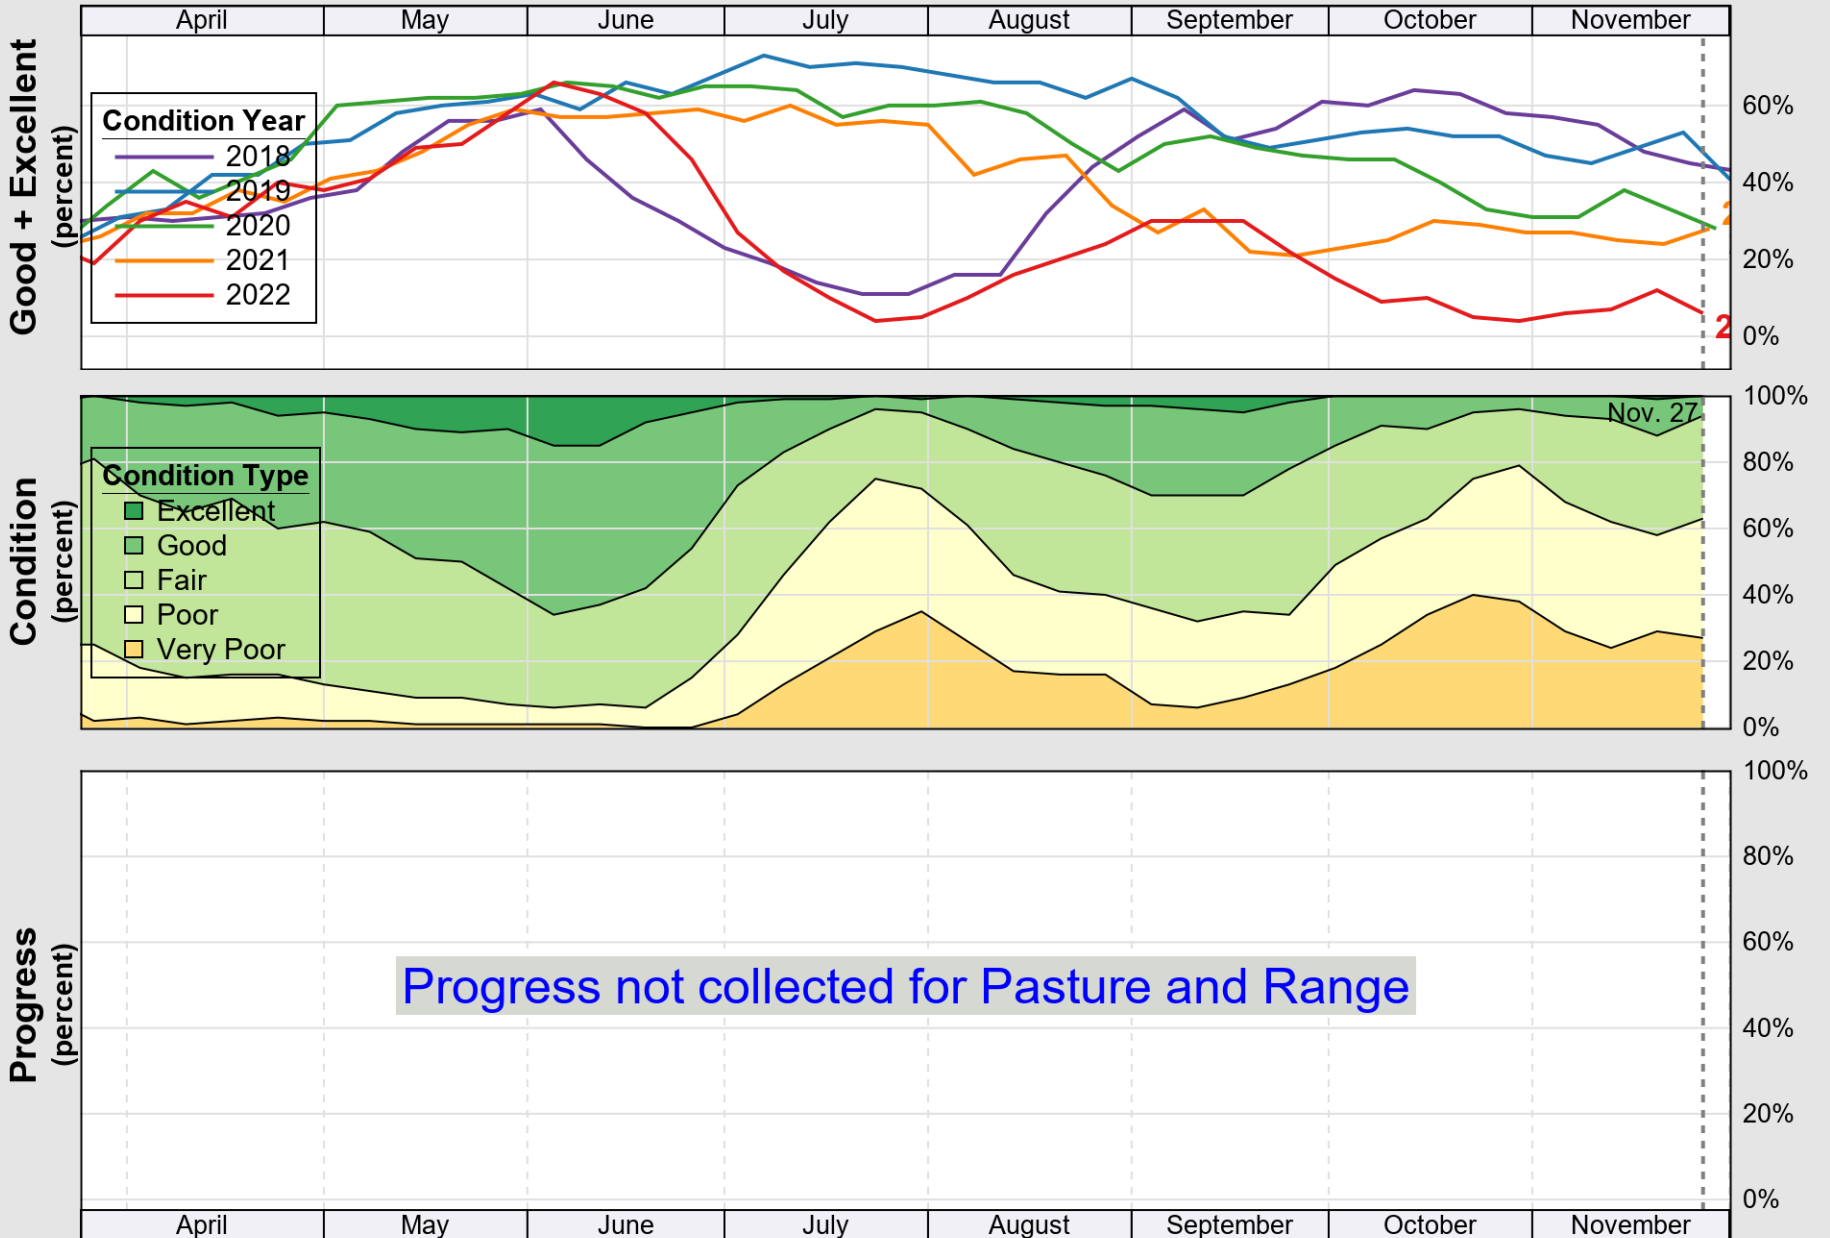

USDA

Crop Progress and Condition: Corn in Arkansas , 2022

NASS

Source: National Agricultural Statistics Service (NASS), Crop Progress Report

USDA

Crop Progress and Condition: Cotton in Arkansas , 2022

NASS

Source: National Agricultural Statistics Service (NASS), Crop Progress Report

USDA

Crop Progress and Condition: Pasture and Range in Arkansas , 2022

NASS

Source: National Agricultural Statistics Service (NASS), Crop Progress Report

USDA

Crop Progress and Condition: Peanuts in Arkansas , 2022

NASS

Source: National Agricultural Statistics Service (NASS), Crop Progress Report

USDA

Crop Progress and Condition: Rice in Arkansas , 2022

NASS

Source: National Agricultural Statistics Service (NASS), Crop Progress Report