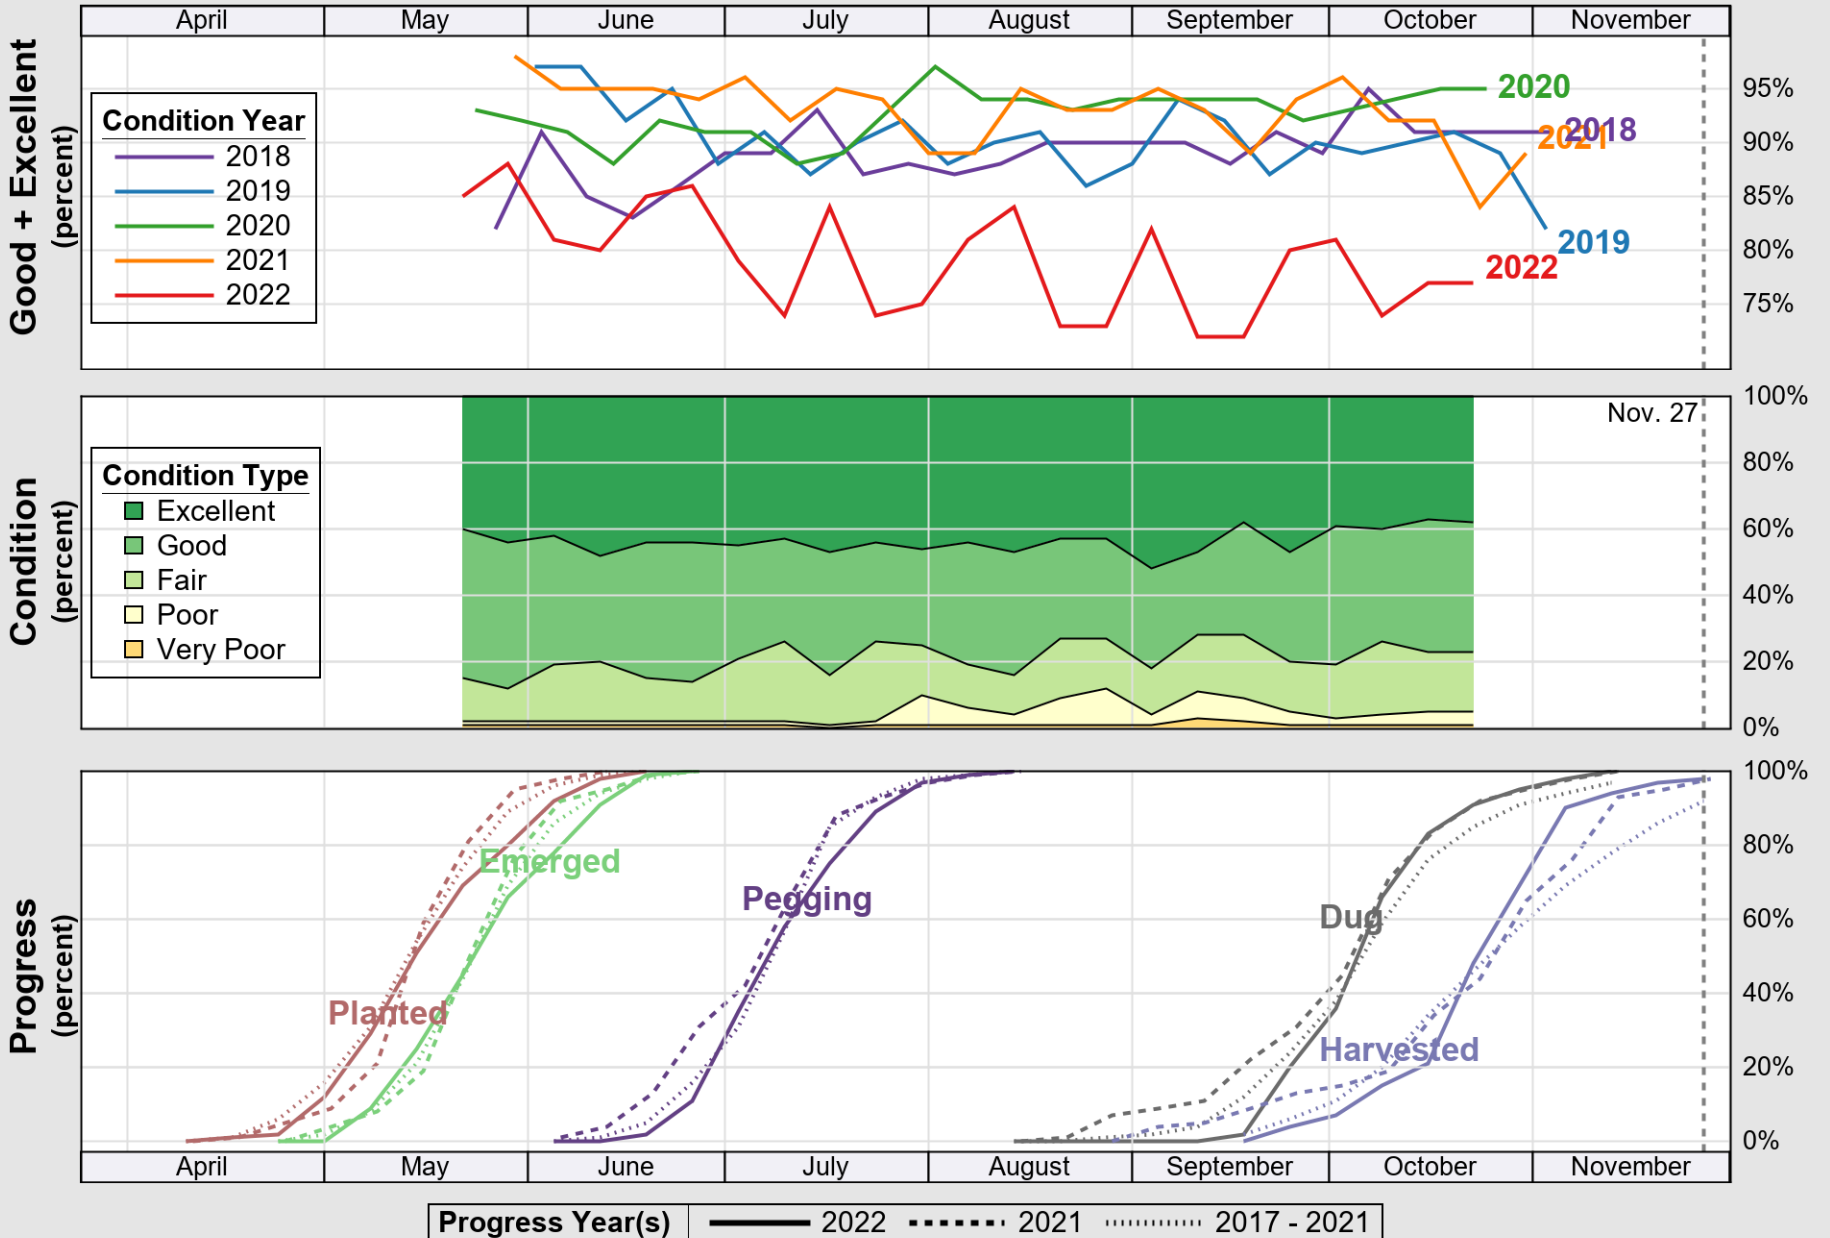

USDA

Crop Progress and Condition: Pasture and Range in Arkansas , 2022

NASS

Source: National Agricultural Statistics Service (NASS), Crop Progress Report

USDA

Crop Progress and Condition: Peanuts in Arkansas , 2022

NASS

Source: National Agricultural Statistics Service (NASS), Crop Progress Report

USDA

Crop Progress and Condition: Rice in Arkansas , 2022

NASS

Source: National Agricultural Statistics Service (NASS), Crop Progress Report