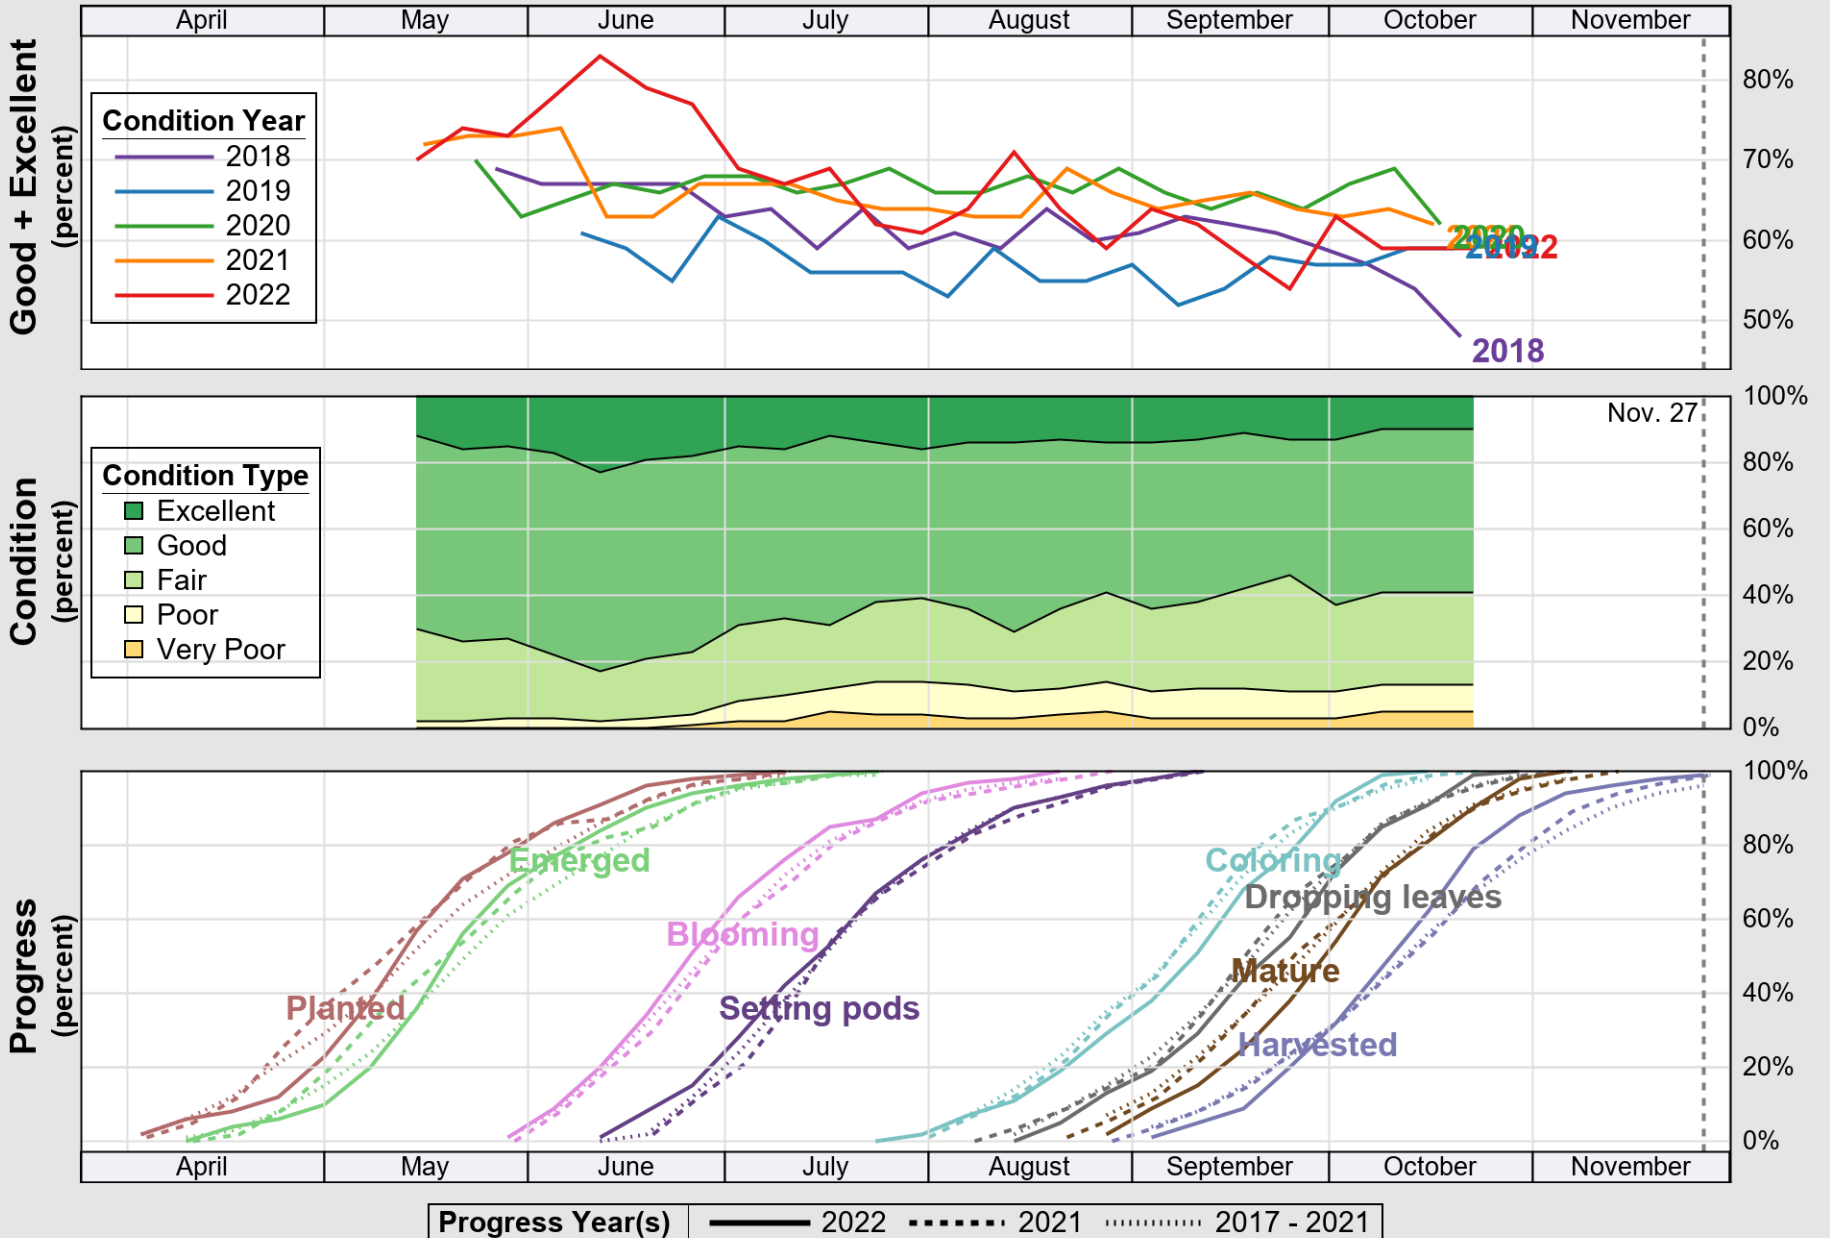

USDA

Crop Progress and Condition: Soybeans in Arkansas , 2022

NASS

Source: National Agricultural Statistics Service (NASS), Crop Progress Report