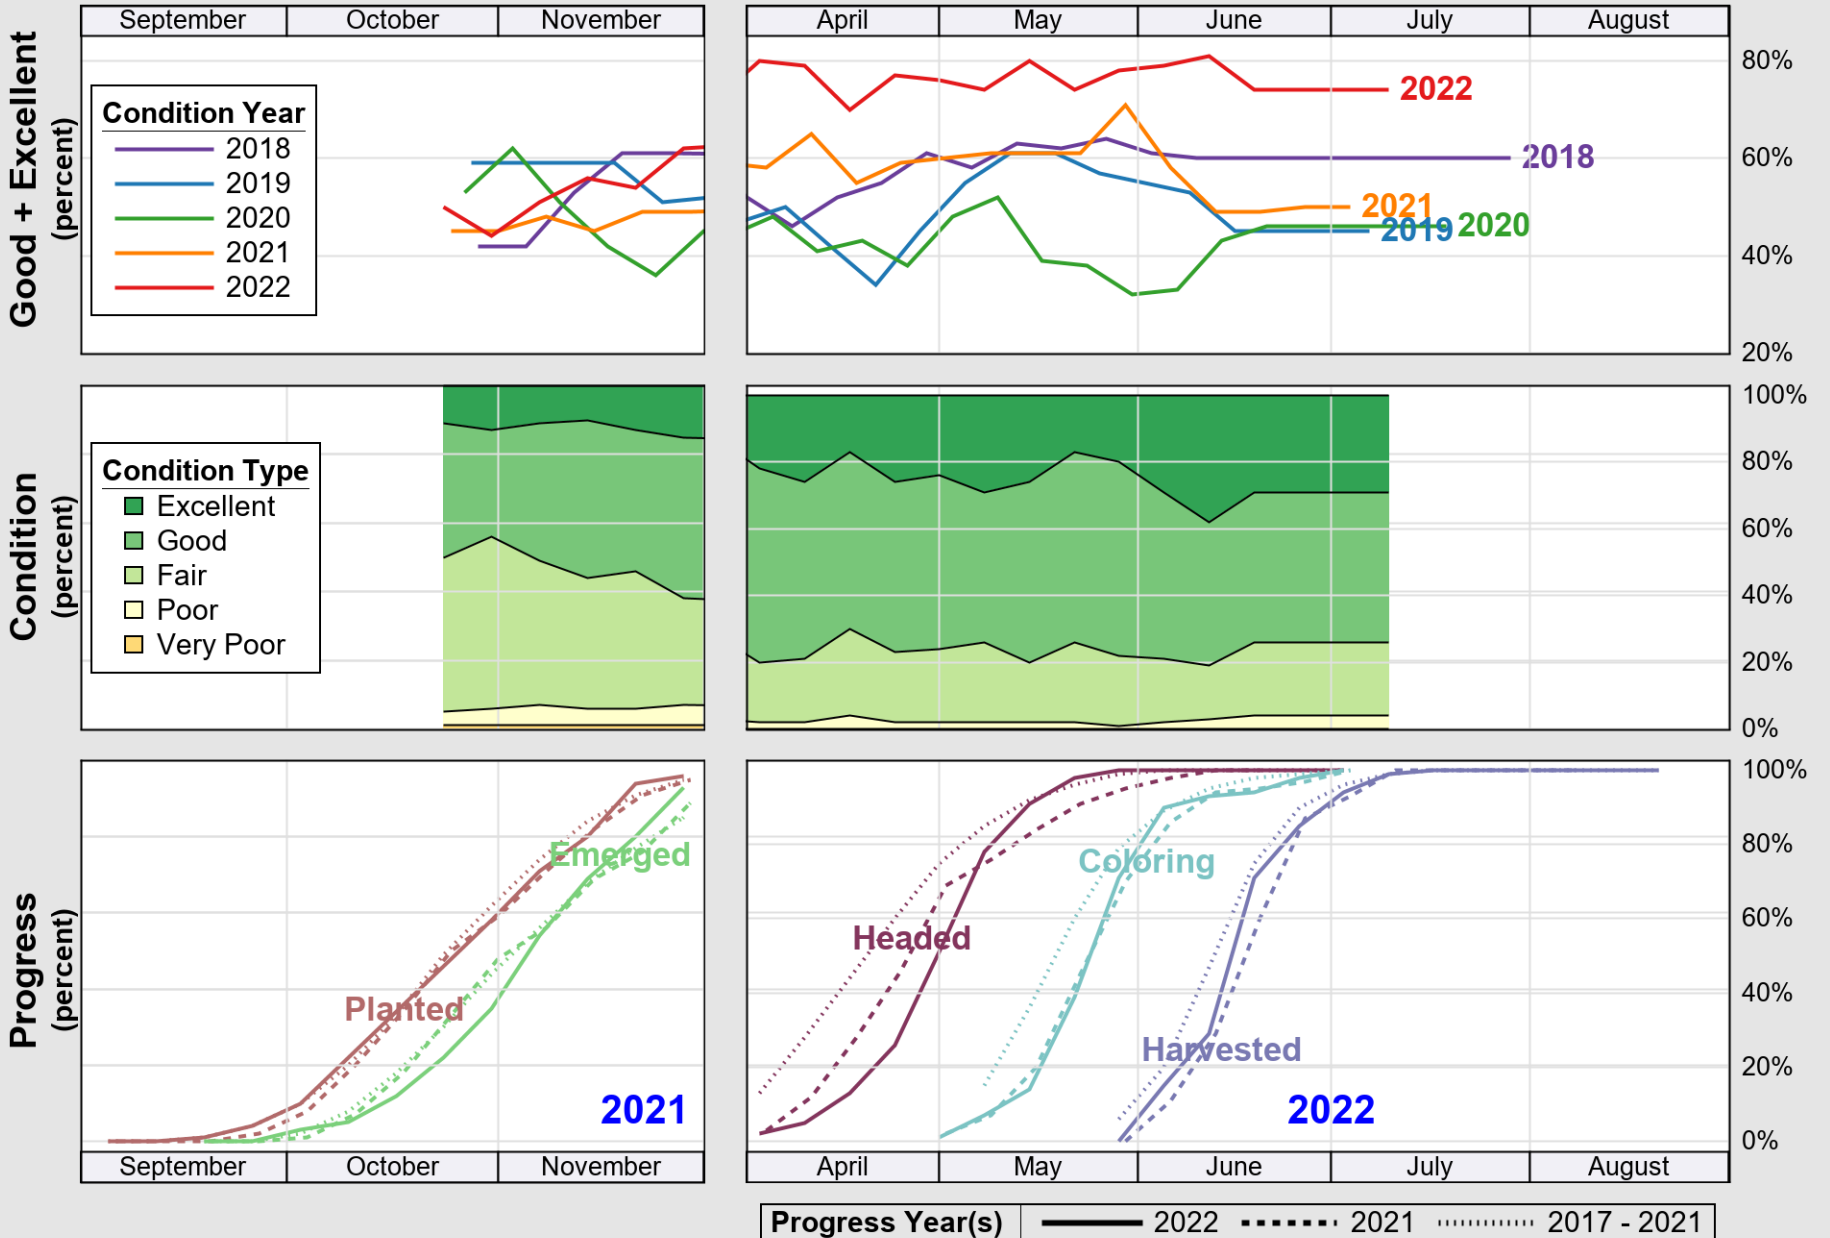

USDA

Crop Progress and Condition: Soybeans in Arkansas , 2022

NASS

Source: National Agricultural Statistics Service (NASS), Crop Progress Report

USDA

Crop Progress and Condition: Winter Wheat in Arkansas , 2022

NASS

Source: National Agricultural Statistics Service (NASS), Crop Progress Report