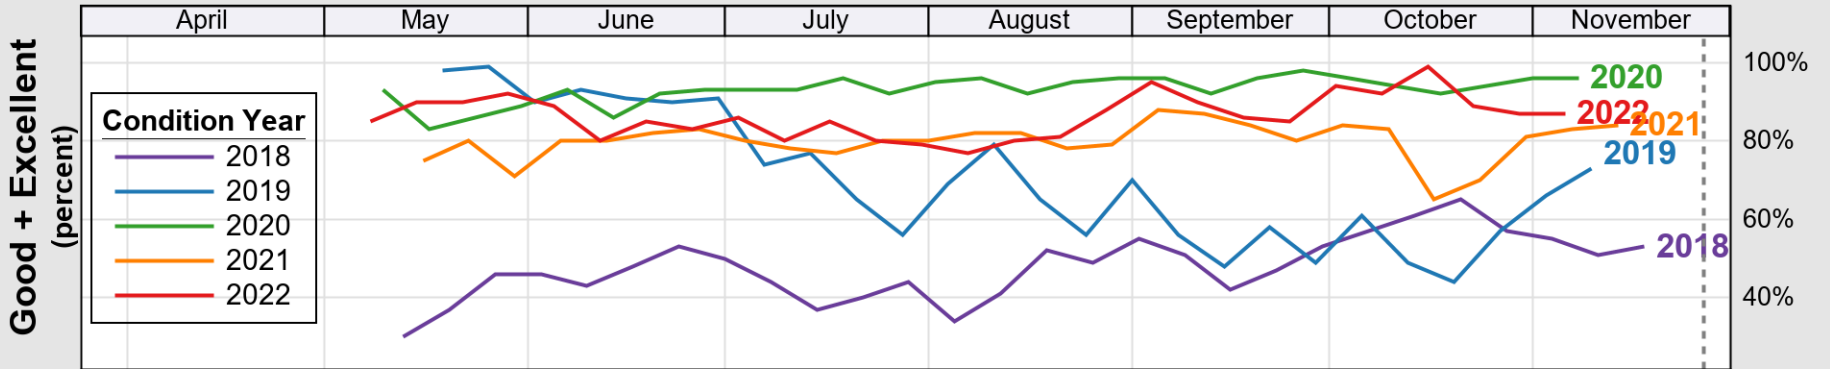

USDA

Crop Progress and Condition: Cotton in Arizona , 2022

NASS

Progress Year(s) — 2022 - - - - 2021 2017 - 2021

Source: National Agricultural Statistics Service (NASS), Crop Progress Report

USDA

Crop Progress and Condition: Pasture and Range in Arizona , 2022