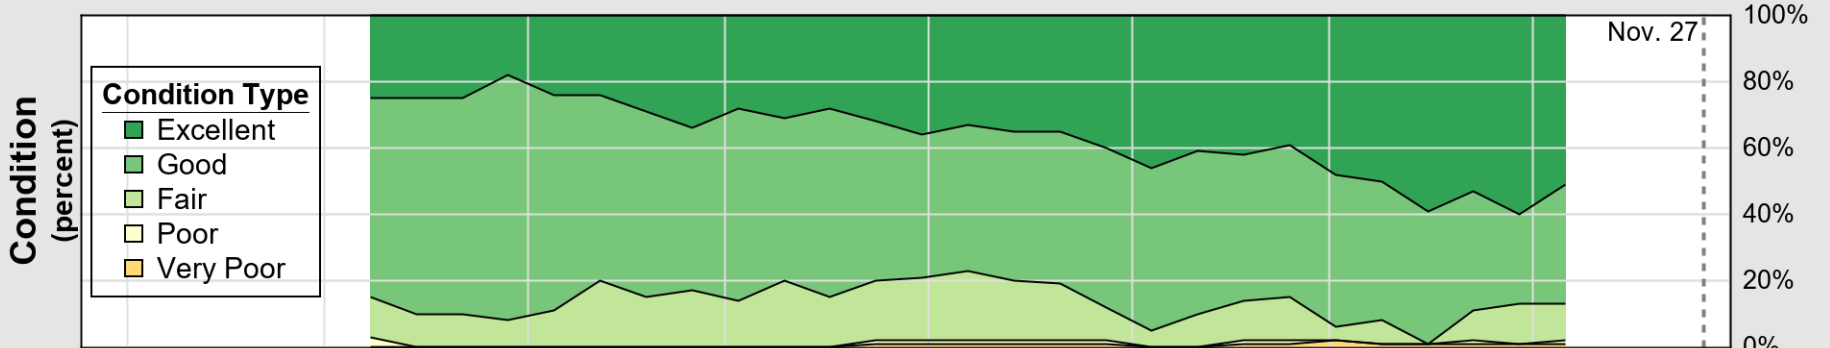

USDA

Crop Progress and Condition: Cotton in Arizona , 2022

NASS

Progress Year(s) — 2022 - - - - 2021 2017 - 2021

Source: National Agricultural Statistics Service (NASS), Crop Progress Report

USDA

Crop Progress and Condition: Pasture and Range in Arizona , 2022