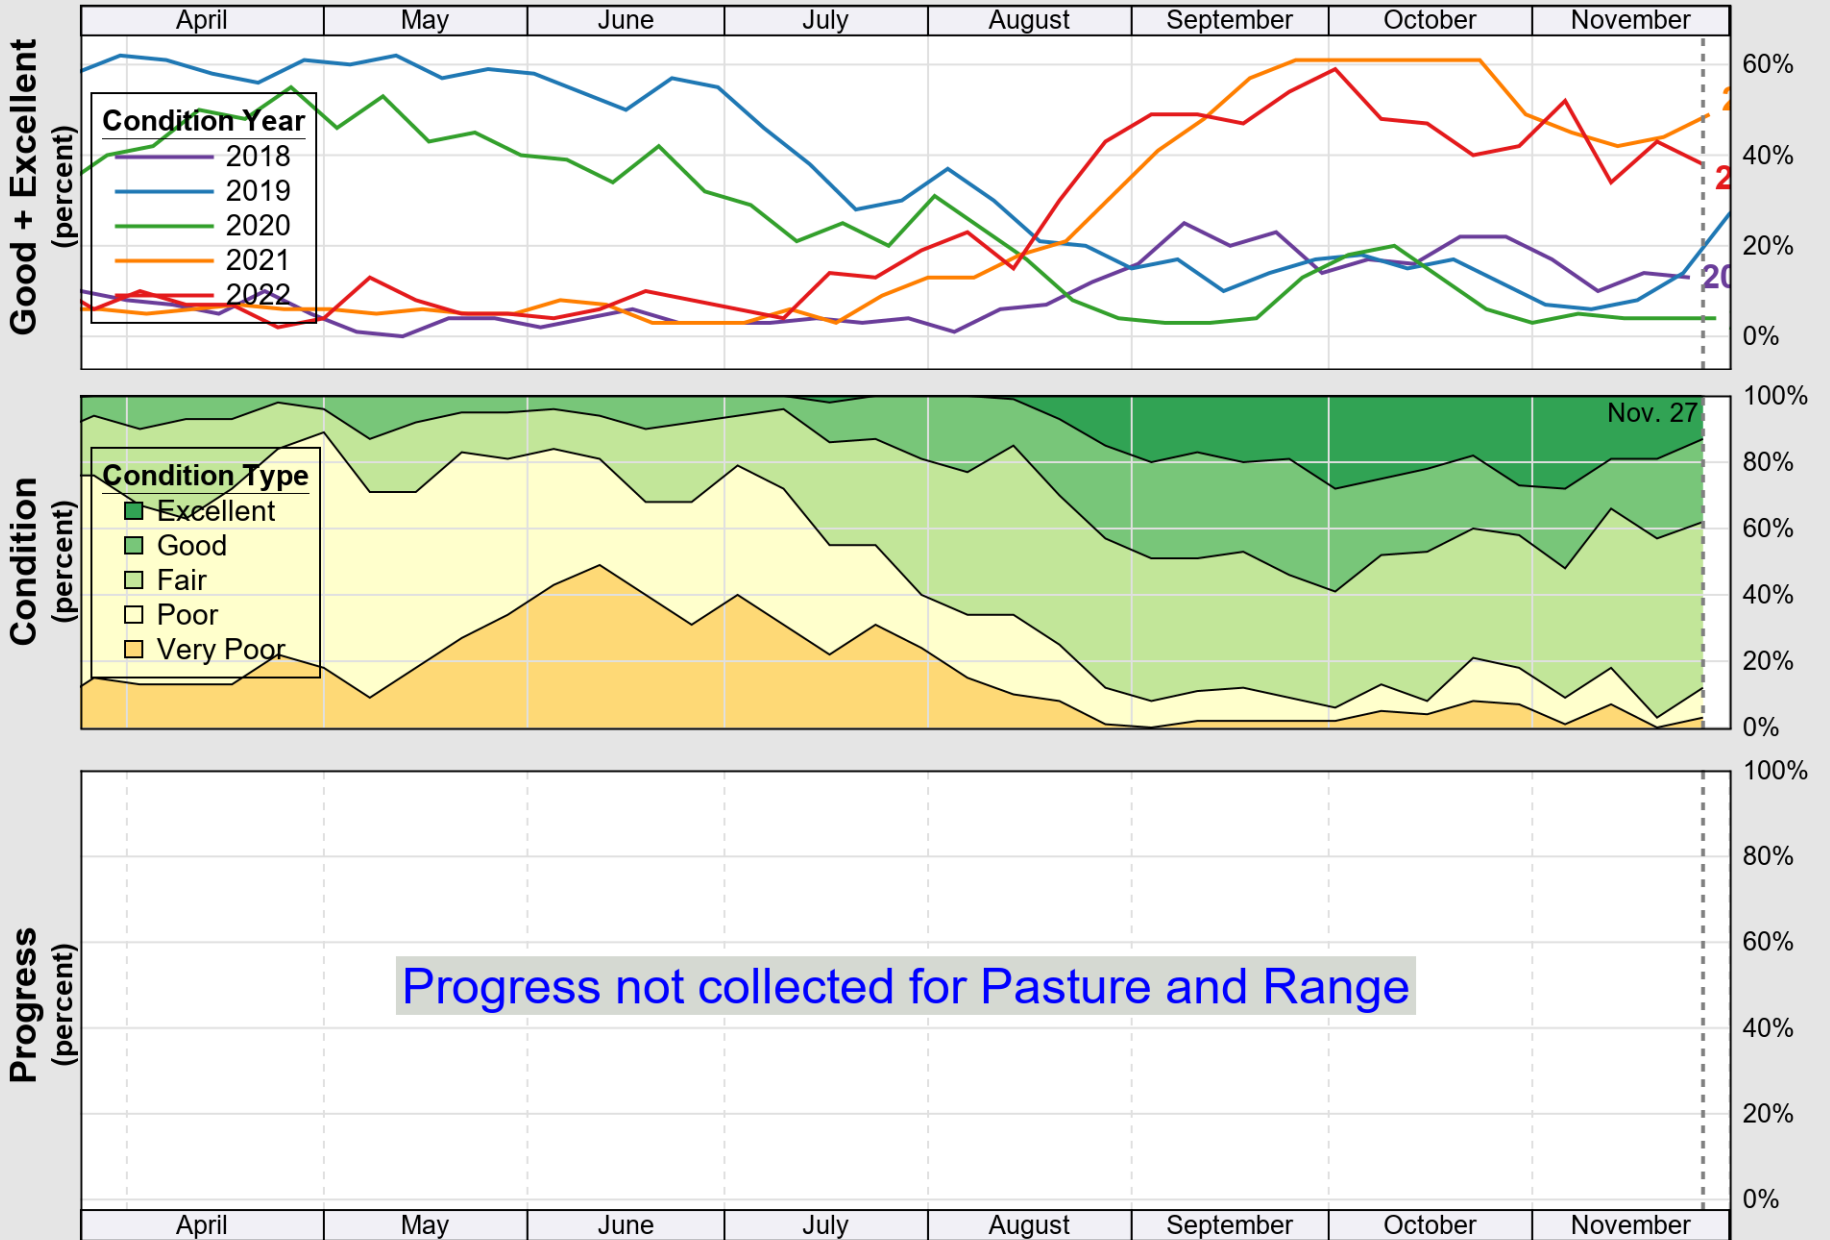

USDA

Crop Progress and Condition: Cotton in Arizona , 2022

NASS

Progress Year(s) — 2022 - - - - 2021 2017 - 2021

Source: National Agricultural Statistics Service (NASS), Crop Progress Report

USDA

Crop Progress and Condition: Pasture and Range in Arizona , 2022

NASS

Source: National Agricultural Statistics Service (NASS), Crop Progress Report