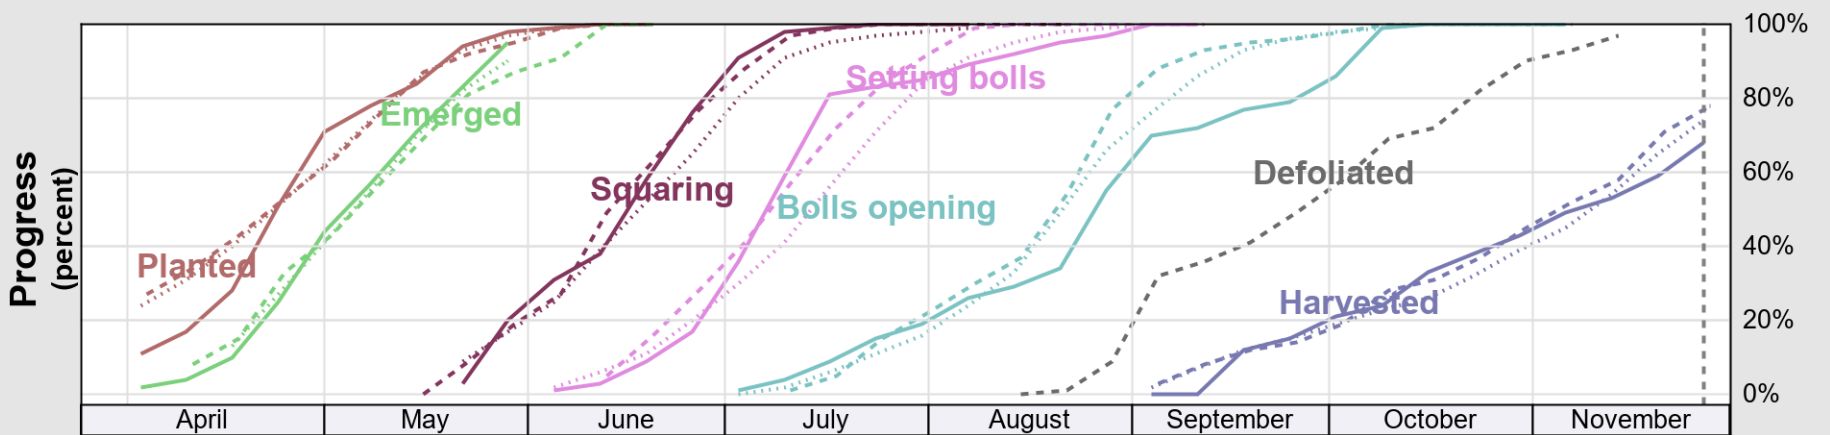

USDA

Crop Progress and Condition: Cotton in Arizona , 2022

NASS

Progress Year(s) — 2022 - - - - 2021 2017 - 2021

Source: National Agricultural Statistics Service (NASS), Crop Progress Report

USDA

Crop Progress and Condition: Pasture and Range in Arizona , 2022