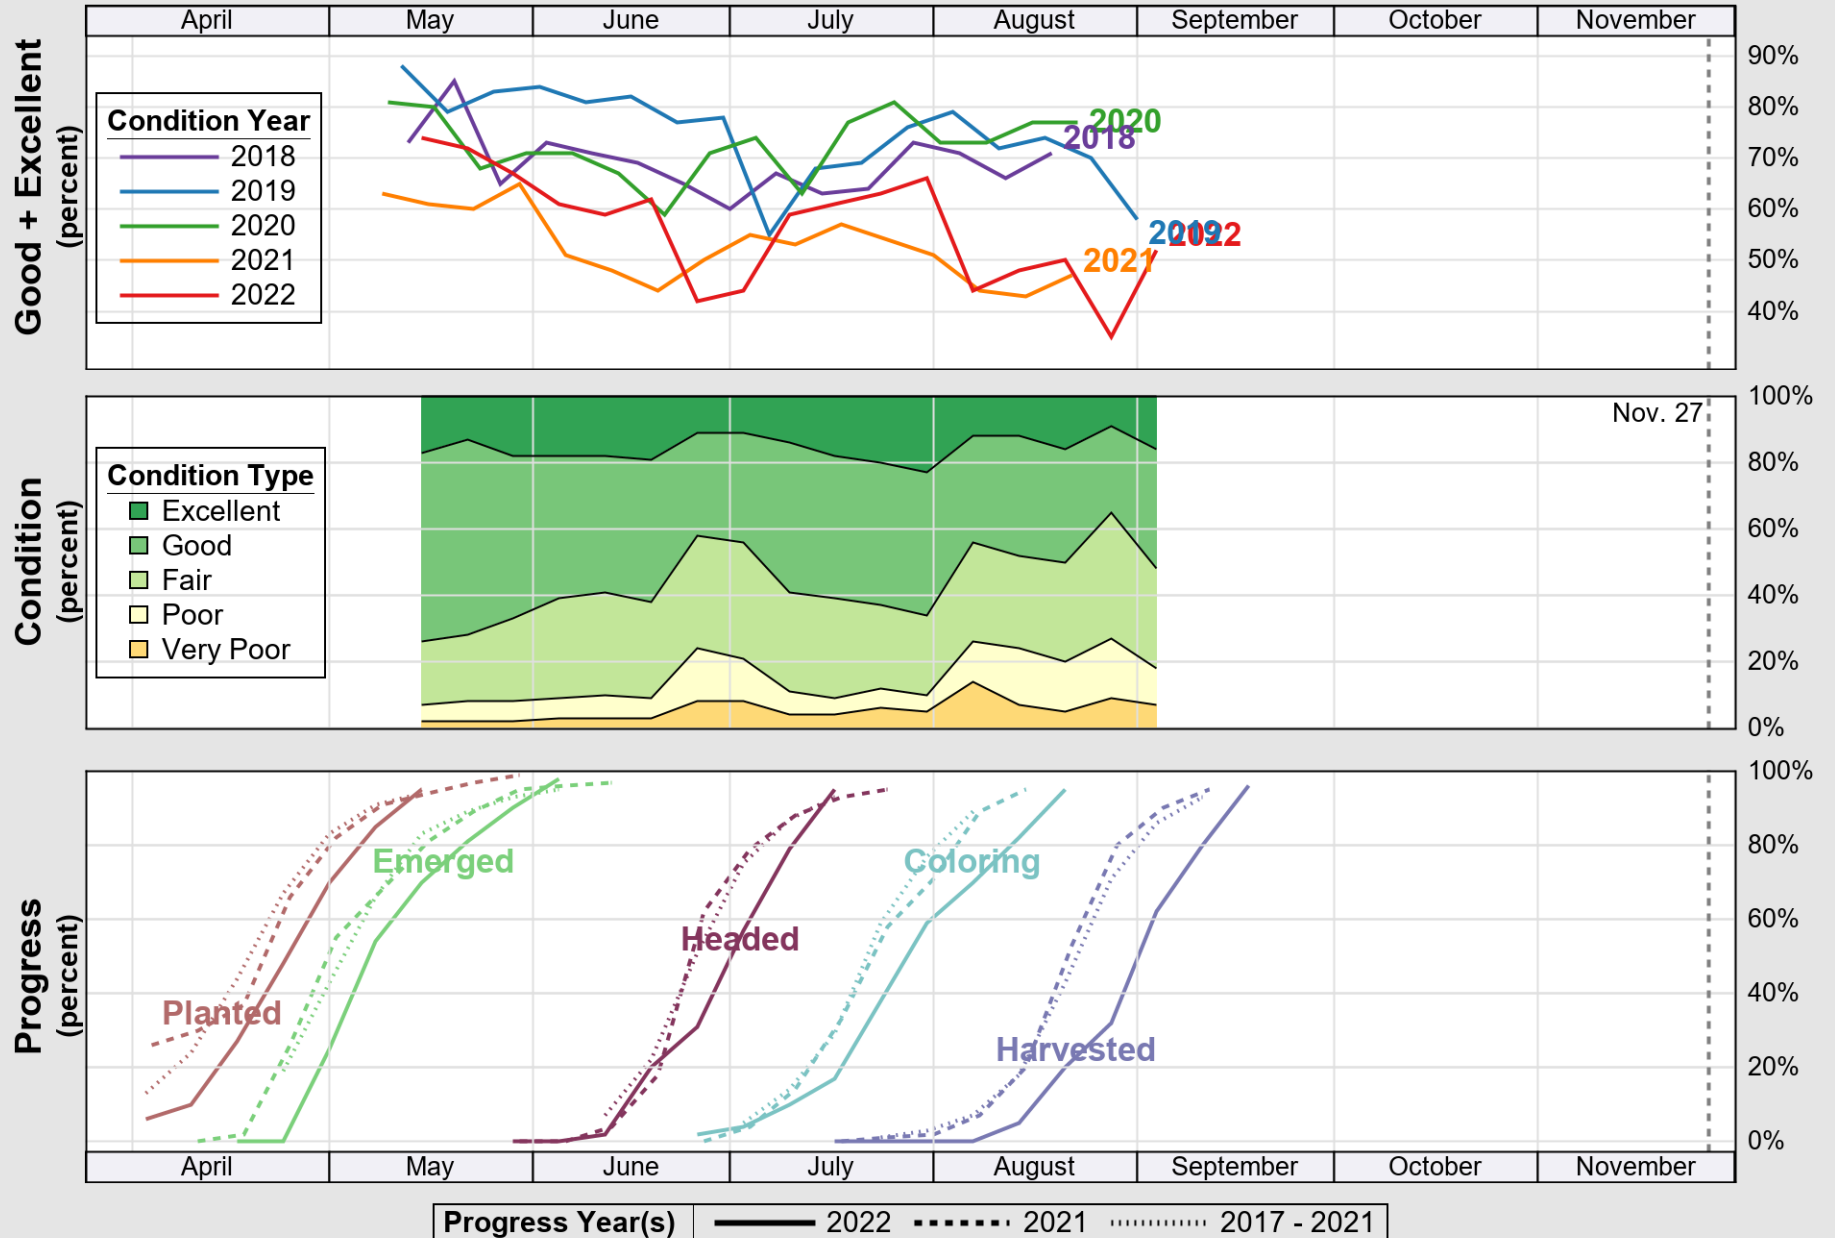

USDA

Crop Progress and Condition: Barley in Colorado , 2022

NASS

Source: National Agricultural Statistics Service (NASS), Crop Progress Report

USDA

Crop Progress and Condition: Corn in Colorado , 2022

NASS

Source: National Agricultural Statistics Service (NASS), Crop Progress Report

USDA

Crop Progress and Condition: Pasture and Range in Colorado , 2022

NASS

Source: National Agricultural Statistics Service (NASS), Crop Progress Report

USDA

Crop Progress and Condition: Sorghum in Colorado , 2022

NASS

Source: National Agricultural Statistics Service (NASS), Crop Progress Report

USDA

Crop Progress and Condition: Sugar Beets in Colorado , 2022

NASS

Source: National Agricultural Statistics Service (NASS), Crop Progress Report