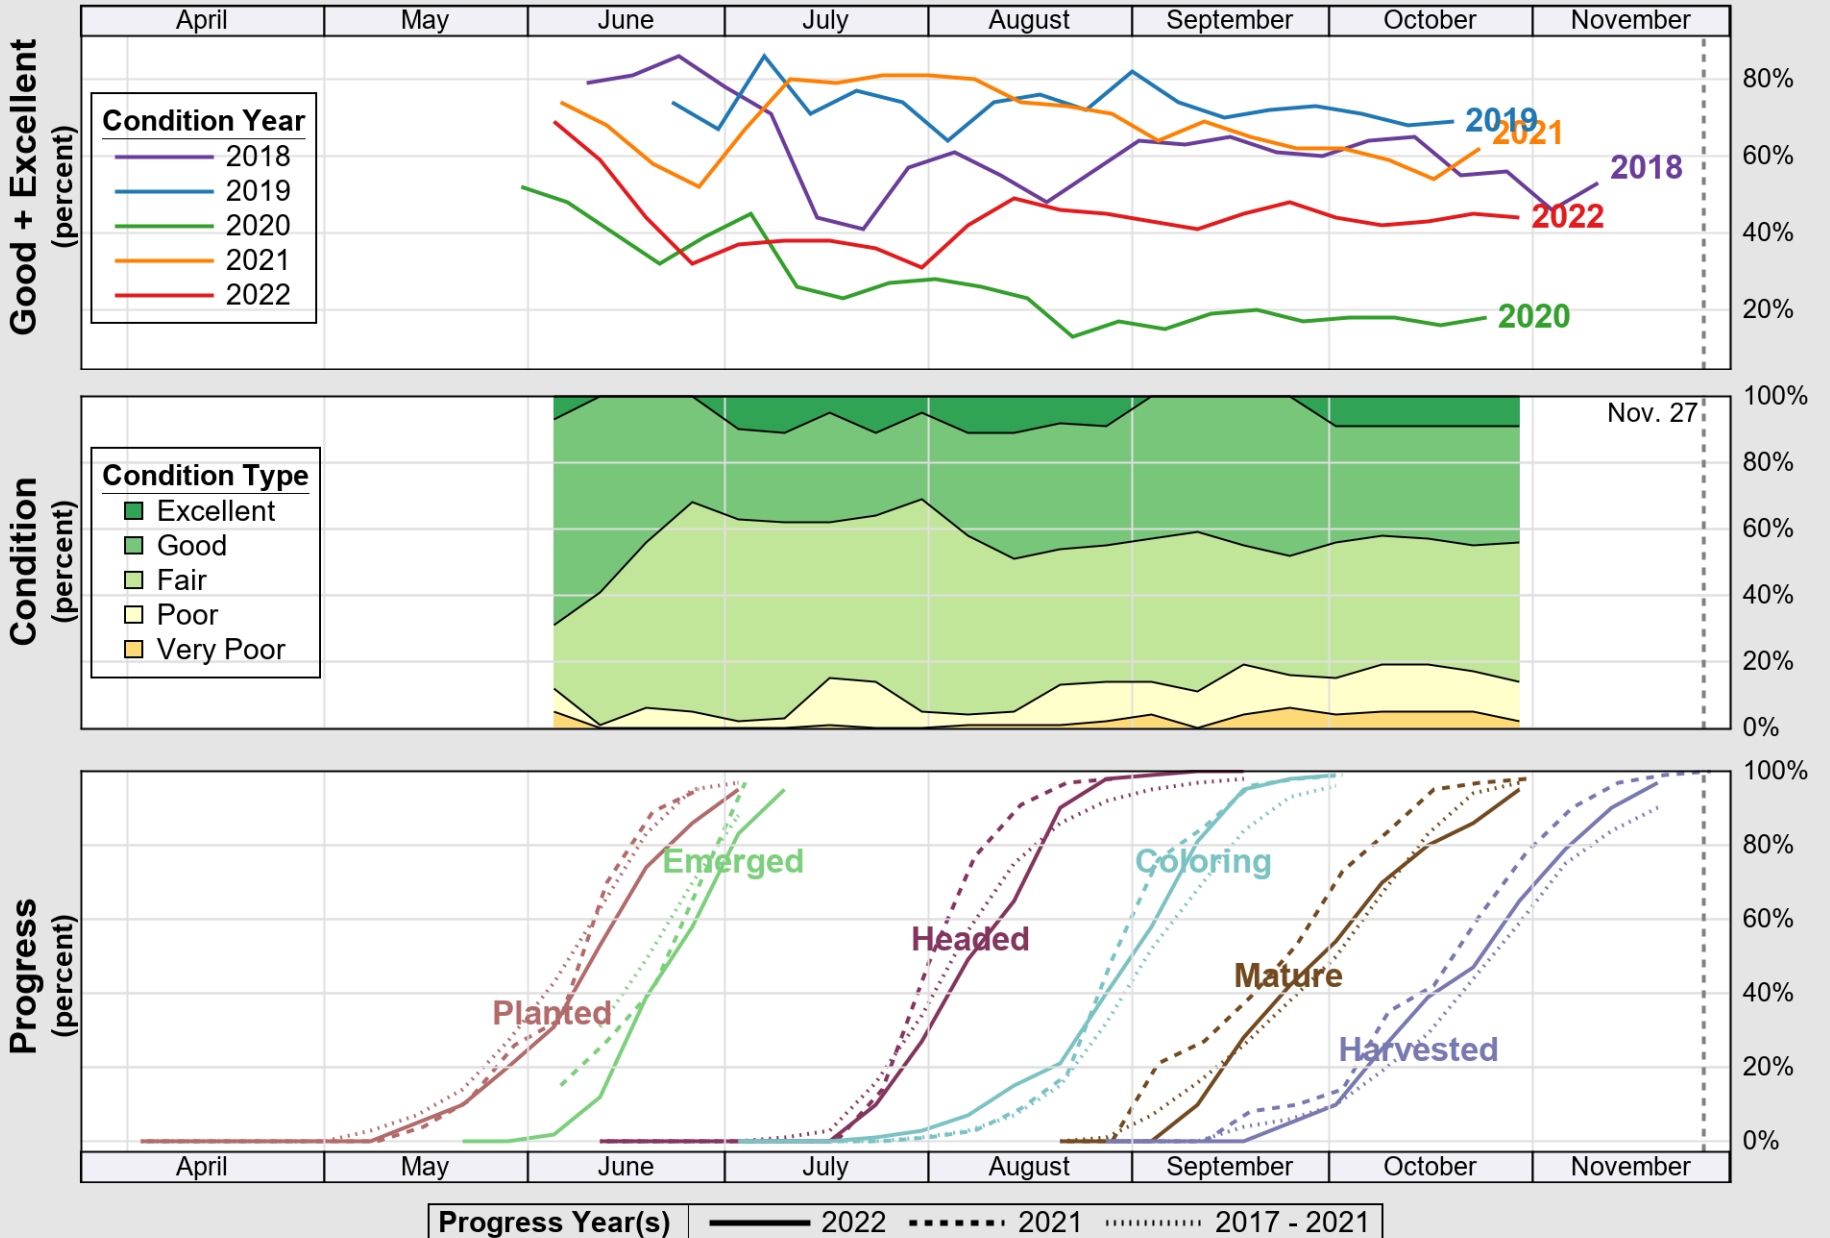

USDA

Crop Progress and Condition: Barley in Colorado , 2022

NASS

Source: National Agricultural Statistics Service (NASS), Crop Progress Report

USDA

Crop Progress and Condition: Corn in Colorado , 2022

NASS

Source: National Agricultural Statistics Service (NASS), Crop Progress Report

USDA

Crop Progress and Condition: Pasture and Range in Colorado , 2022

NASS

Source: National Agricultural Statistics Service (NASS), Crop Progress Report

USDA

Crop Progress and Condition: Sorghum in Colorado , 2022

NASS

Source: National Agricultural Statistics Service (NASS), Crop Progress Report

USDA

Crop Progress and Condition: Sugar Beets in Colorado , 2022

NASS

Source: National Agricultural Statistics Service (NASS), Crop Progress Report

USDA

Crop Progress and Condition: Sunflower in Colorado , 2022

NASS

Source: National Agricultural Statistics Service (NASS), Crop Progress Report

USDA

Crop Progress and Condition: Winter Wheat in Colorado , 2022