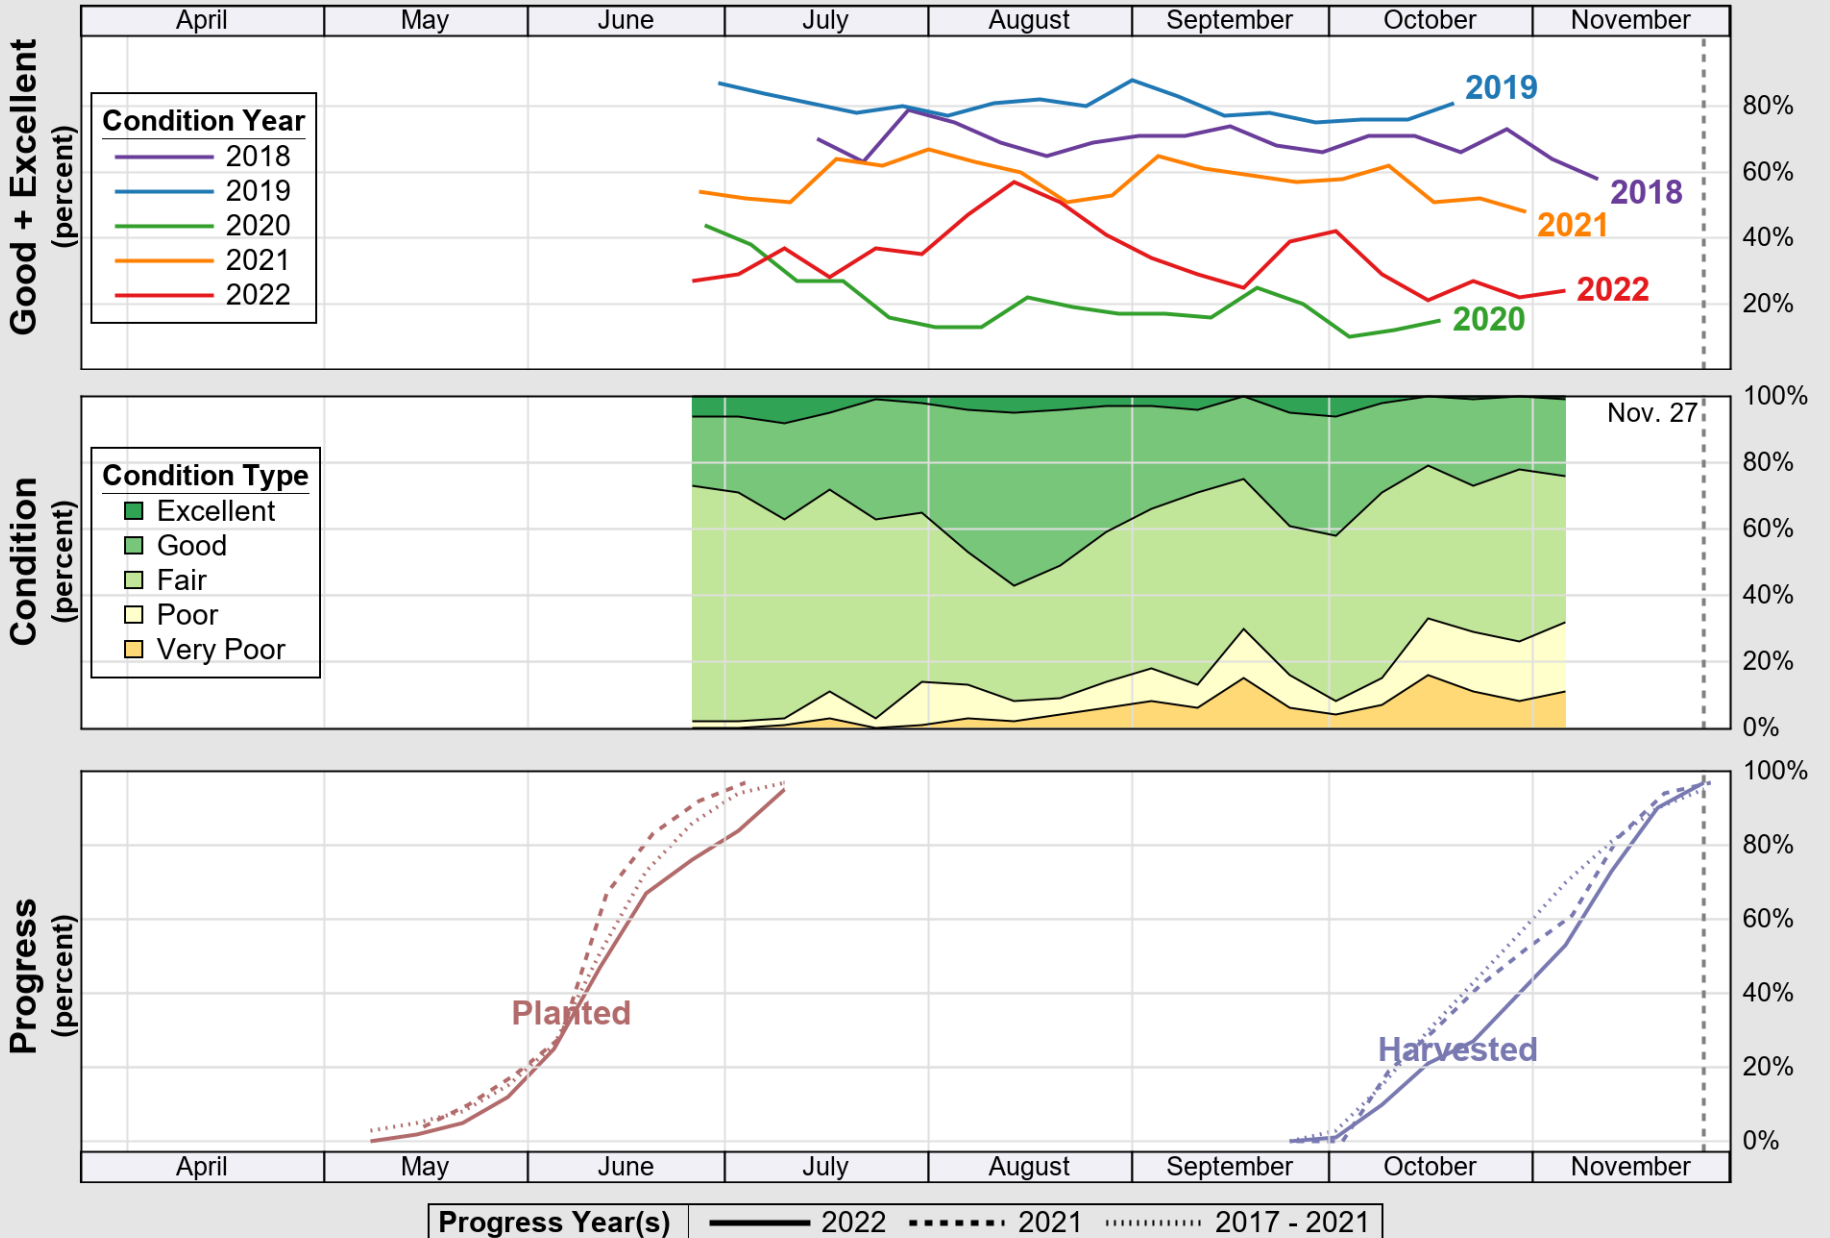

USDA

Crop Progress and Condition: Pasture and Range in Colorado , 2022

NASS

Source: National Agricultural Statistics Service (NASS), Crop Progress Report

USDA

Crop Progress and Condition: Sorghum in Colorado , 2022

NASS

Source: National Agricultural Statistics Service (NASS), Crop Progress Report

USDA

Crop Progress and Condition: Sugar Beets in Colorado , 2022

NASS

Source: National Agricultural Statistics Service (NASS), Crop Progress Report

USDA

Crop Progress and Condition: Sunflower in Colorado , 2022

NASS

Source: National Agricultural Statistics Service (NASS), Crop Progress Report

USDA

Crop Progress and Condition: Winter Wheat in Colorado , 2022