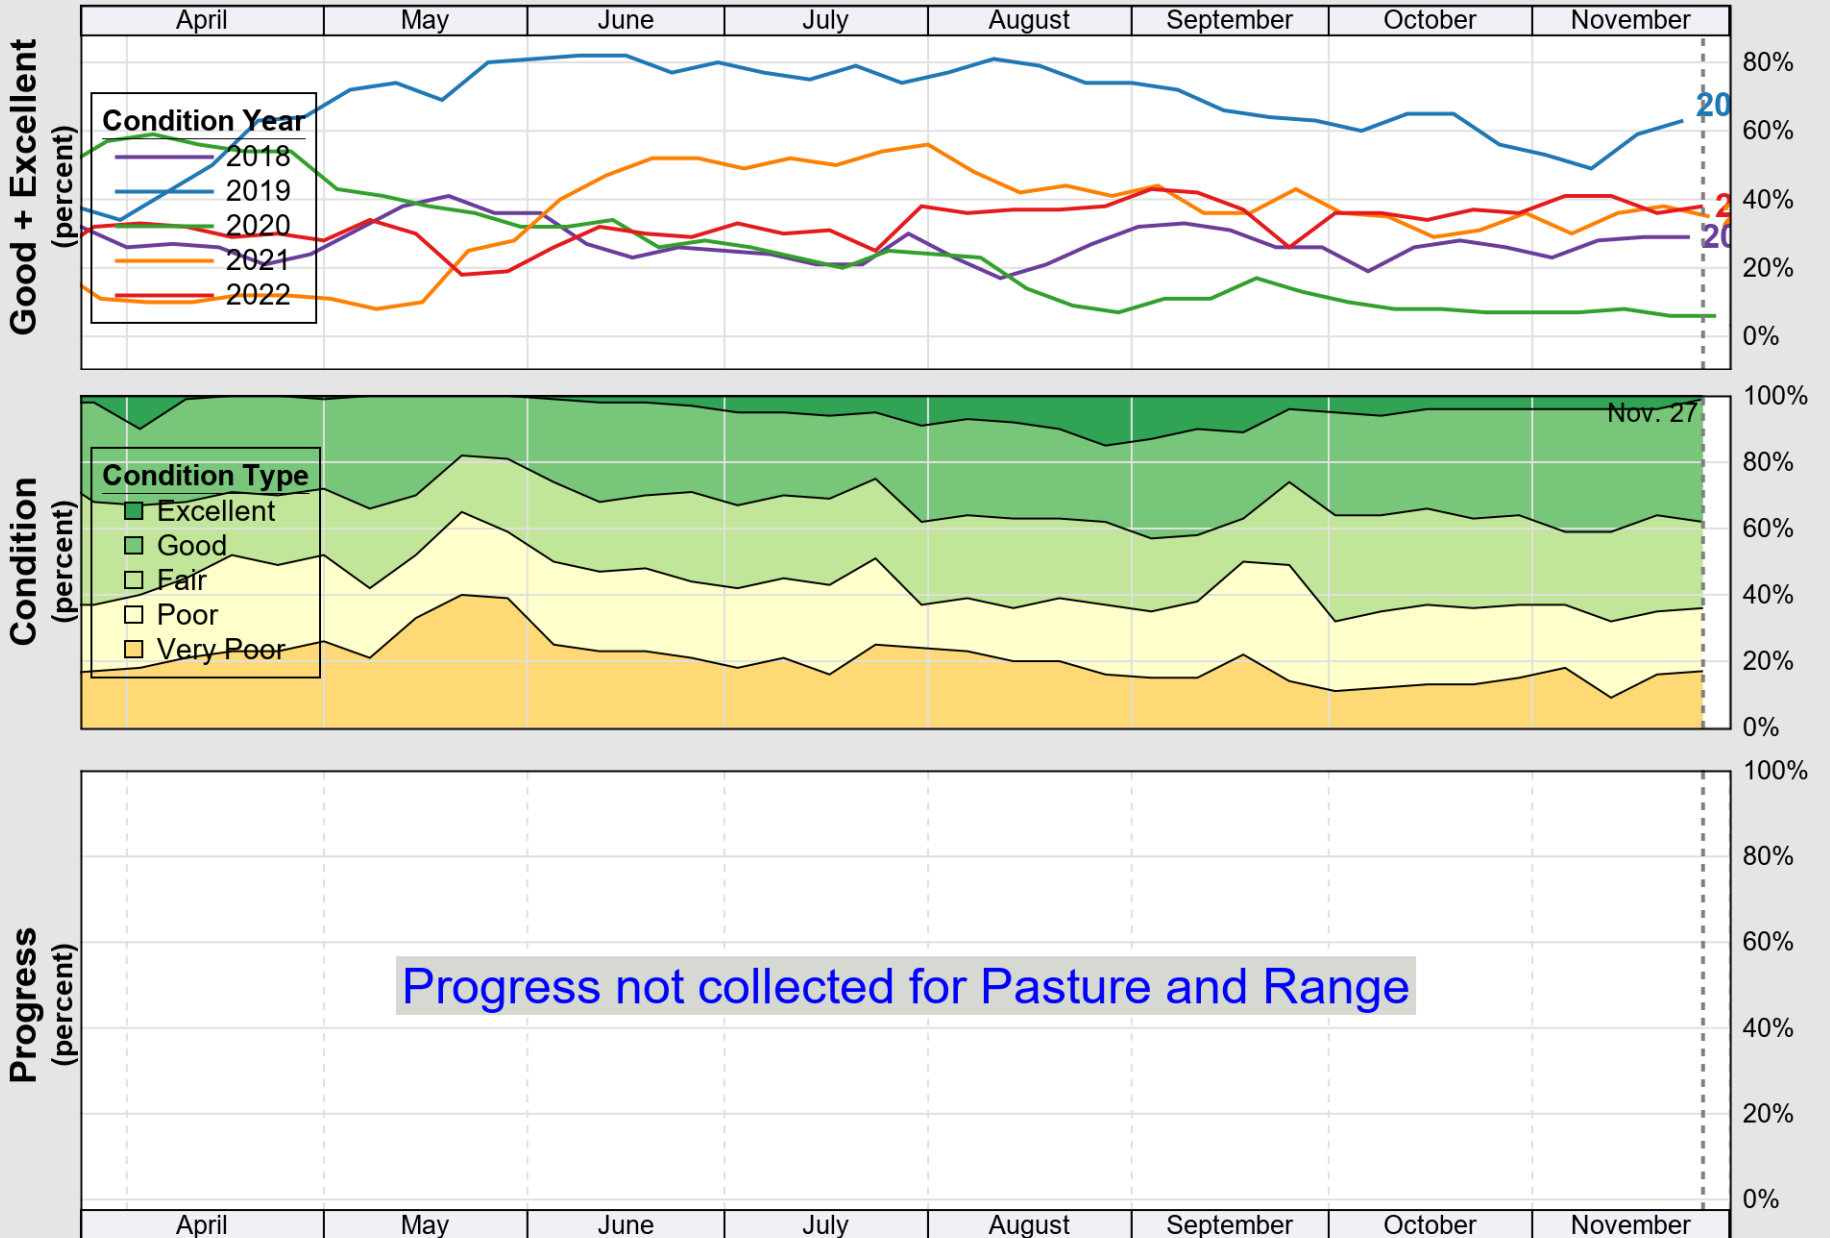

USDA

Crop Progress and Condition: Barley in Colorado , 2022

NASS

Source: National Agricultural Statistics Service (NASS), Crop Progress Report

USDA

Crop Progress and Condition: Corn in Colorado , 2022

NASS

Source: National Agricultural Statistics Service (NASS), Crop Progress Report

USDA

Crop Progress and Condition: Pasture and Range in Colorado , 2022

NASS

Source: National Agricultural Statistics Service (NASS), Crop Progress Report

USDA

Crop Progress and Condition: Sorghum in Colorado , 2022

NASS

Source: National Agricultural Statistics Service (NASS), Crop Progress Report

USDA

Crop Progress and Condition: Sugar Beets in Colorado , 2022

NASS

Source: National Agricultural Statistics Service (NASS), Crop Progress Report