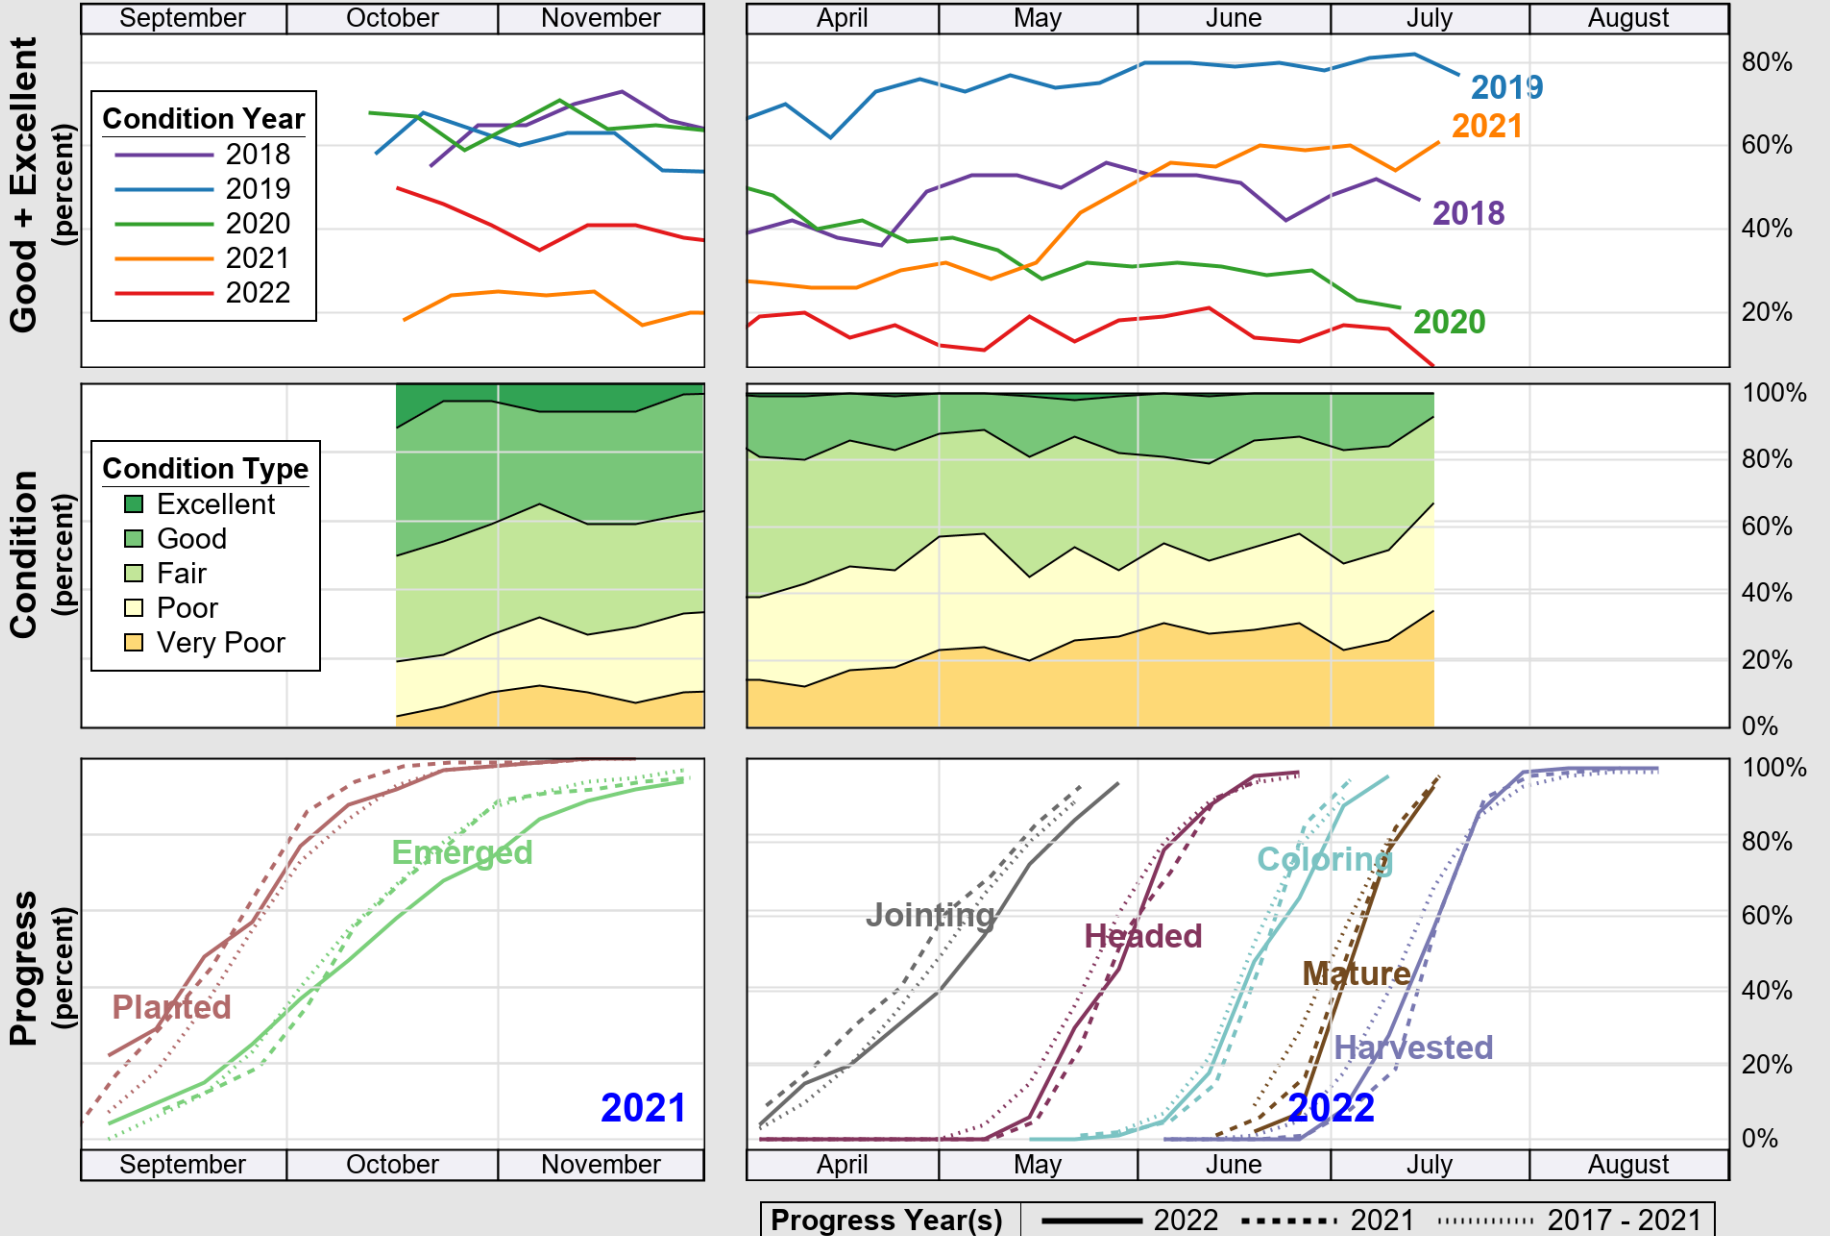

NASS

Source: National Agricultural Statistics Service (NASS), Crop Progress Report

USDA

Crop Progress and Condition: Sugar Beets in Colorado , 2022

NASS

Source: National Agricultural Statistics Service (NASS), Crop Progress Report

USDA

Crop Progress and Condition: Sunflower in Colorado , 2022

NASS

Source: National Agricultural Statistics Service (NASS), Crop Progress Report

USDA

Crop Progress and Condition: Winter Wheat in Colorado , 2022

NASS

Source: National Agricultural Statistics Service (NASS), Crop Progress Report