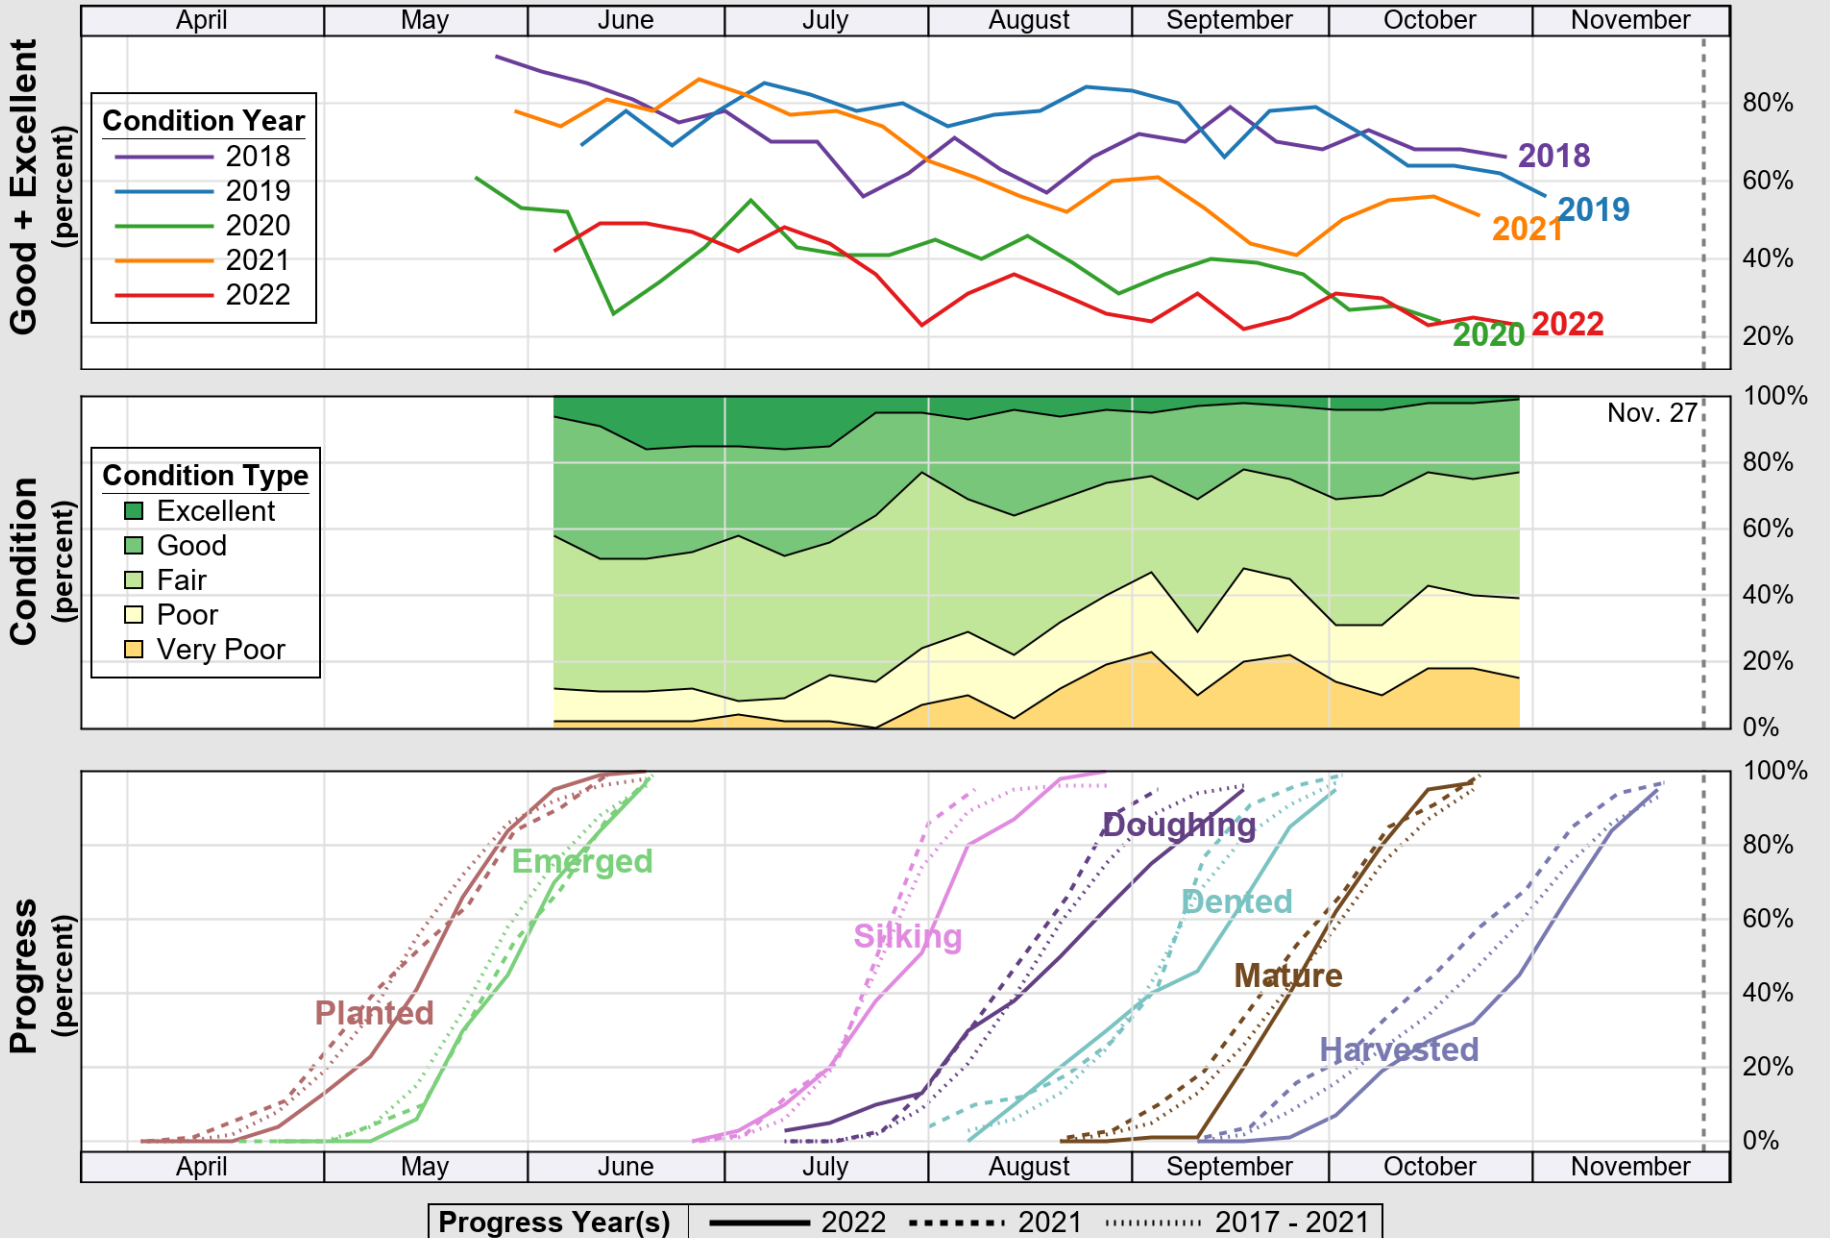

USDA

Crop Progress and Condition: Barley in Colorado , 2022

NASS

Source: National Agricultural Statistics Service (NASS), Crop Progress Report

USDA

Crop Progress and Condition: Corn in Colorado , 2022

NASS

Source: National Agricultural Statistics Service (NASS), Crop Progress Report

USDA

Crop Progress and Condition: Pasture and Range in Colorado , 2022

NASS

Source: National Agricultural Statistics Service (NASS), Crop Progress Report

USDA

Crop Progress and Condition: Sorghum in Colorado , 2022

NASS

Source: National Agricultural Statistics Service (NASS), Crop Progress Report

USDA

Crop Progress and Condition: Sugar Beets in Colorado , 2022

NASS

Source: National Agricultural Statistics Service (NASS), Crop Progress Report