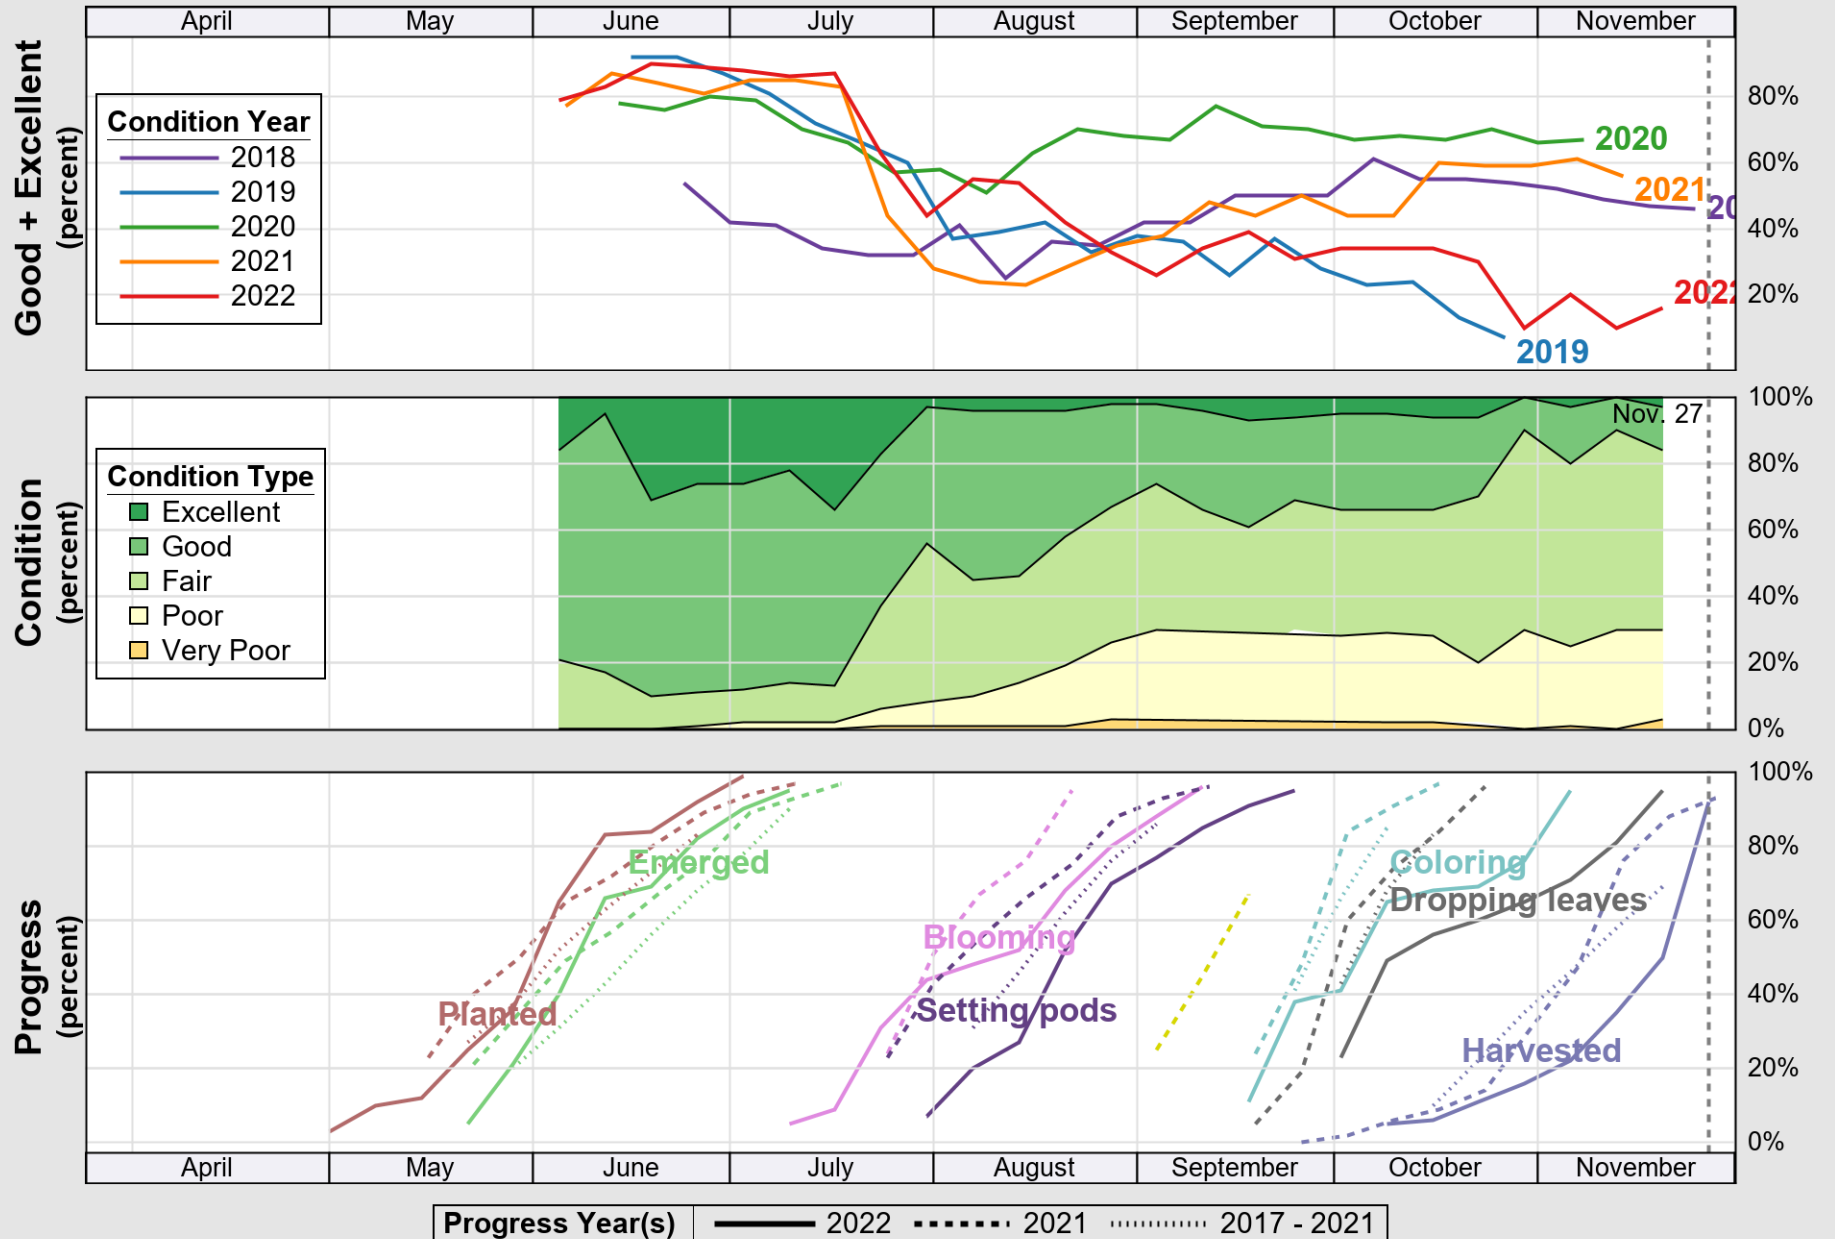

USDA

Crop Progress and Condition: Corn in Delaware , 2022

NASS

Progress Year(s) ——— 2022 2021 2017 - 2021

Source: National Agricultural Statistics Service (NASS), Crop Progress Report

USDA

Crop Progress and Condition: Pasture and Range in Delaware , 2022

NASS

Source: National Agricultural Statistics Service (NASS), Crop Progress Report

USDA

Crop Progress and Condition: Soybeans in Delaware , 2022

NASS

Source: National Agricultural Statistics Service (NASS), Crop Progress Report

USDA

Crop Progress and Condition: Winter Wheat in Delaware , 2022

NASS

Source: National Agricultural Statistics Service (NASS), Crop Progress Report