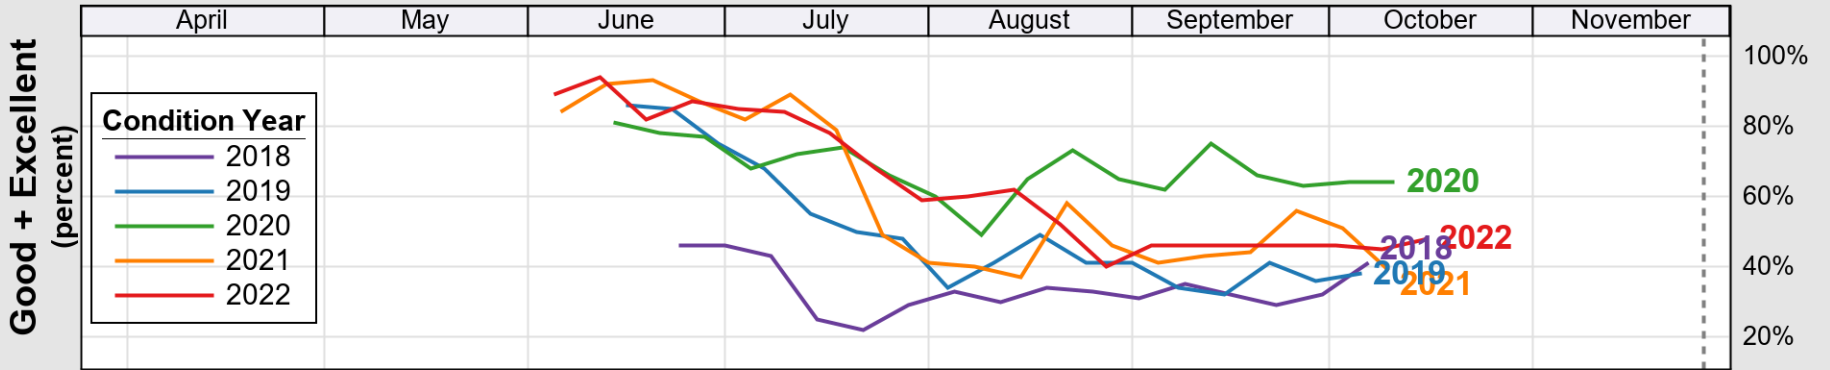

USDA

Crop Progress and Condition: Corn in Delaware , 2022

NASS

Progress Year(s) ——— 2022 2021 2017 - 2021

Source: National Agricultural Statistics Service (NASS), Crop Progress Report

USDA

Crop Progress and Condition: Pasture and Range in Delaware , 2022