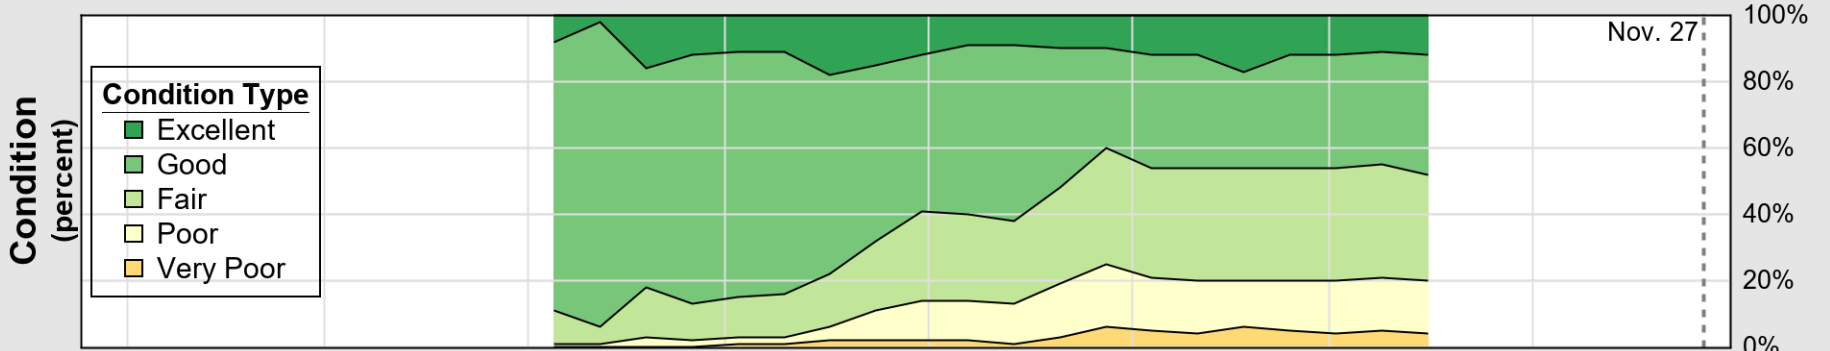

USDA

Crop Progress and Condition: Corn in Delaware , 2022

NASS

Progress Year(s) ——— 2022 2021 2017 - 2021

Source: National Agricultural Statistics Service (NASS), Crop Progress Report

USDA

Crop Progress and Condition: Pasture and Range in Delaware , 2022