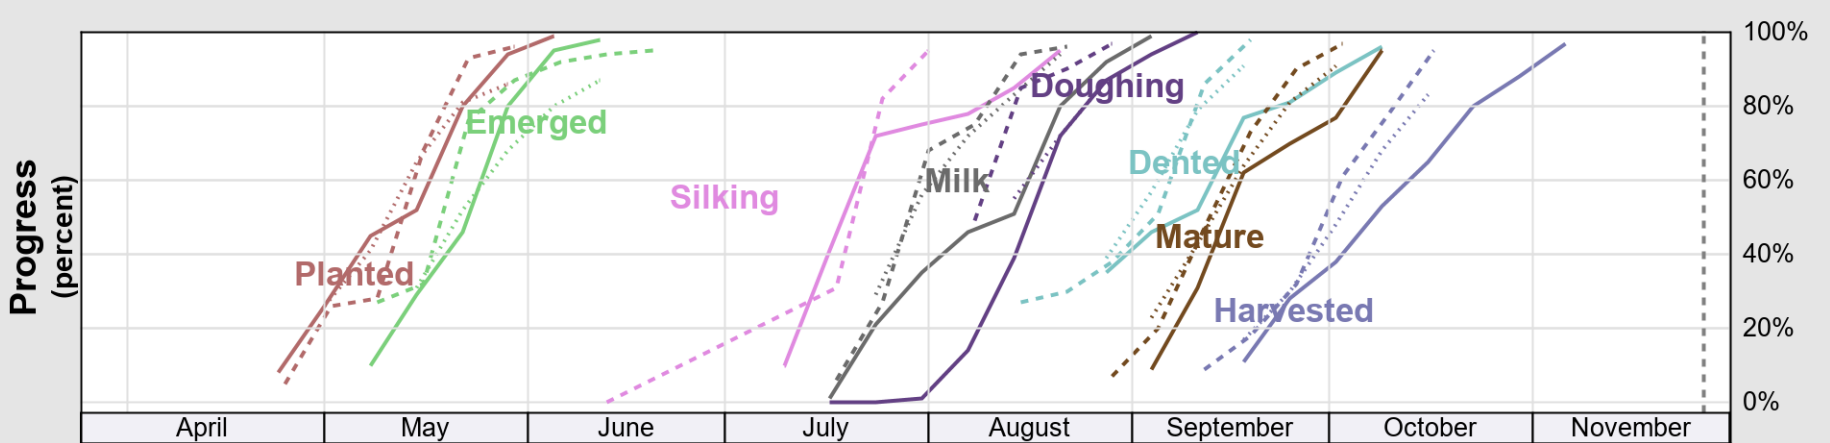

USDA

Crop Progress and Condition: Corn in Delaware , 2022

NASS

Progress Year(s) ——— 2022 2021 2017 - 2021

Source: National Agricultural Statistics Service (NASS), Crop Progress Report

USDA

Crop Progress and Condition: Pasture and Range in Delaware , 2022