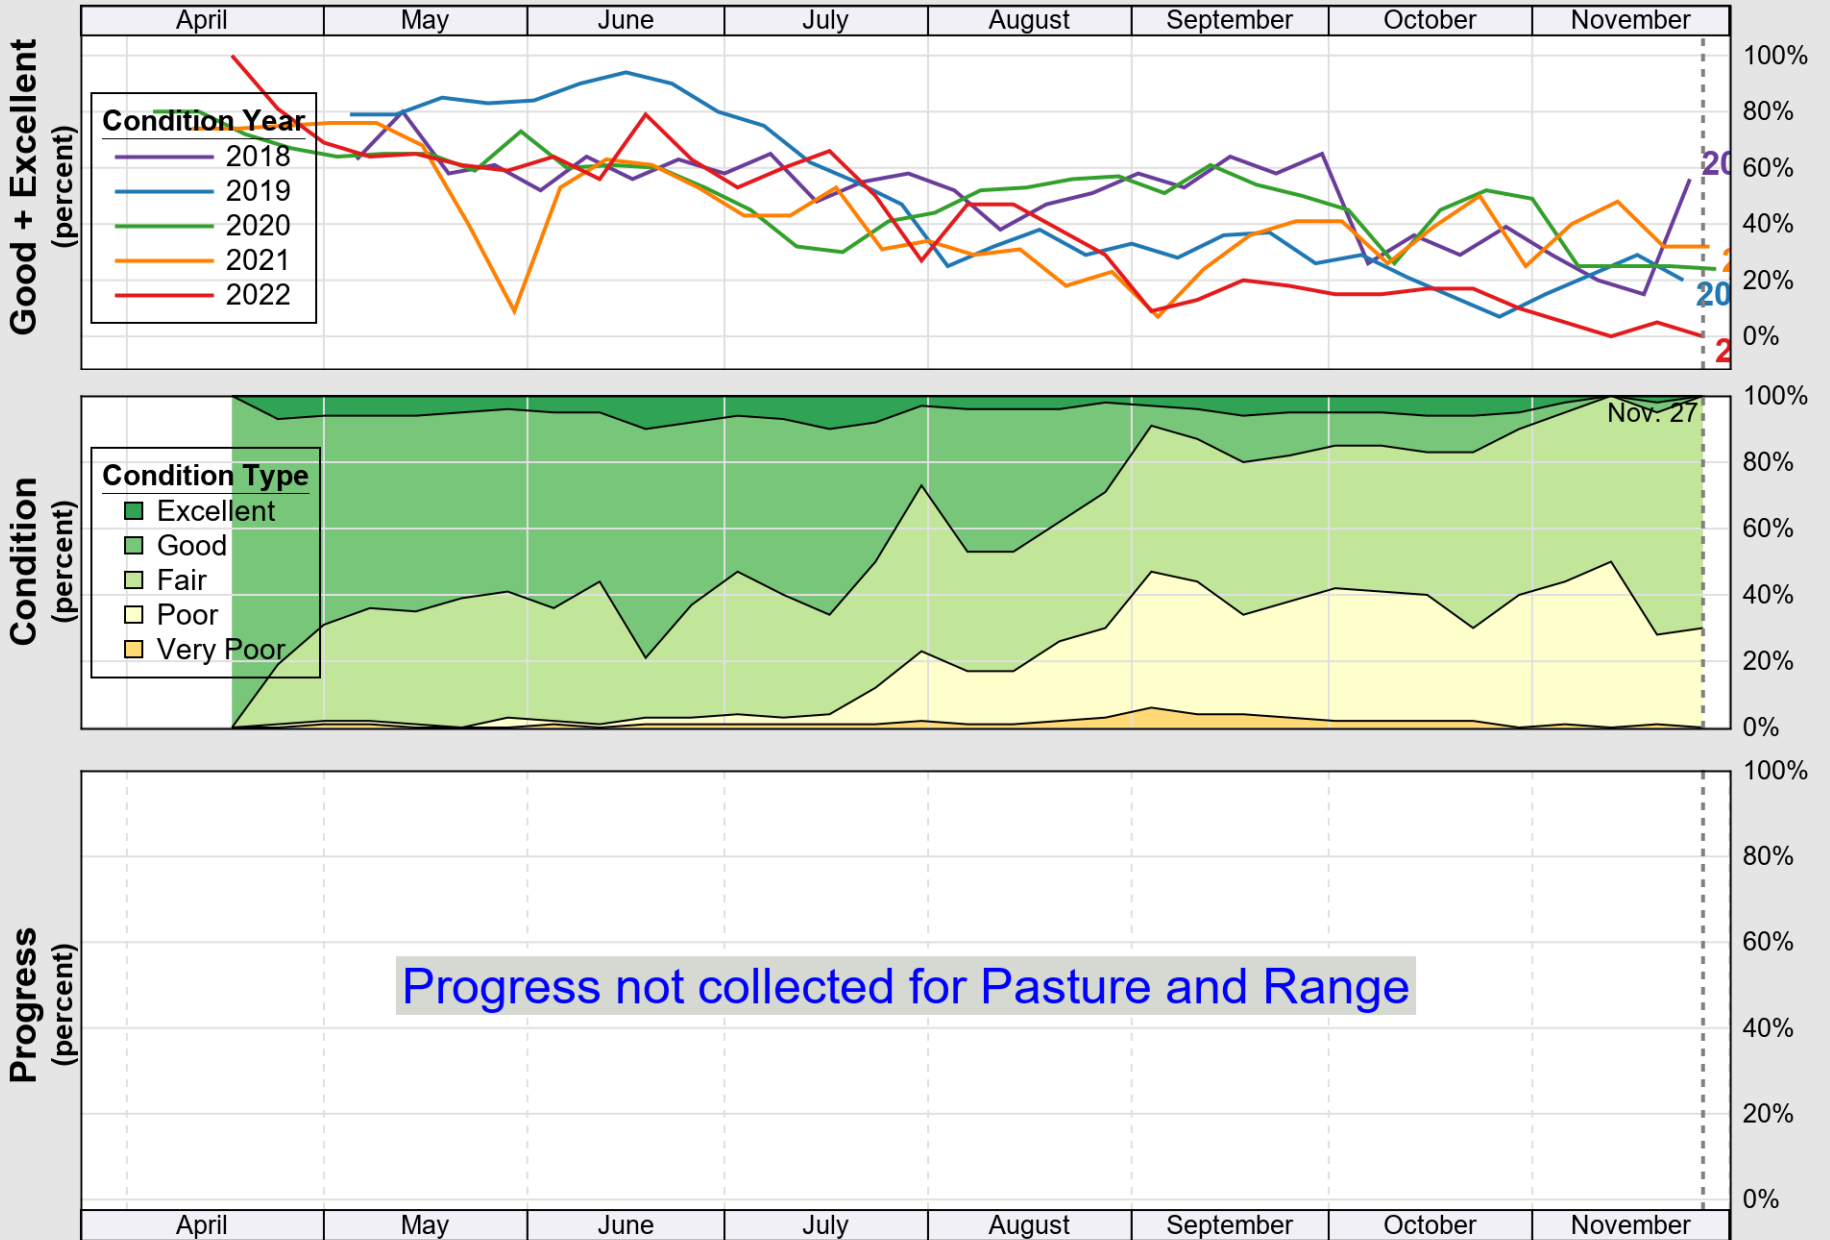

USDA

Crop Progress and Condition: Corn in Delaware , 2022

NASS

Progress Year(s) ——— 2022 2021 2017 - 2021

Source: National Agricultural Statistics Service (NASS), Crop Progress Report

USDA

Crop Progress and Condition: Pasture and Range in Delaware , 2022

NASS

Source: National Agricultural Statistics Service (NASS), Crop Progress Report

USDA

Crop Progress and Condition: Soybeans in Delaware , 2022

NASS

Source: National Agricultural Statistics Service (NASS), Crop Progress Report

USDA

Crop Progress and Condition: Winter Wheat in Delaware , 2022

NASS

Source: National Agricultural Statistics Service (NASS), Crop Progress Report