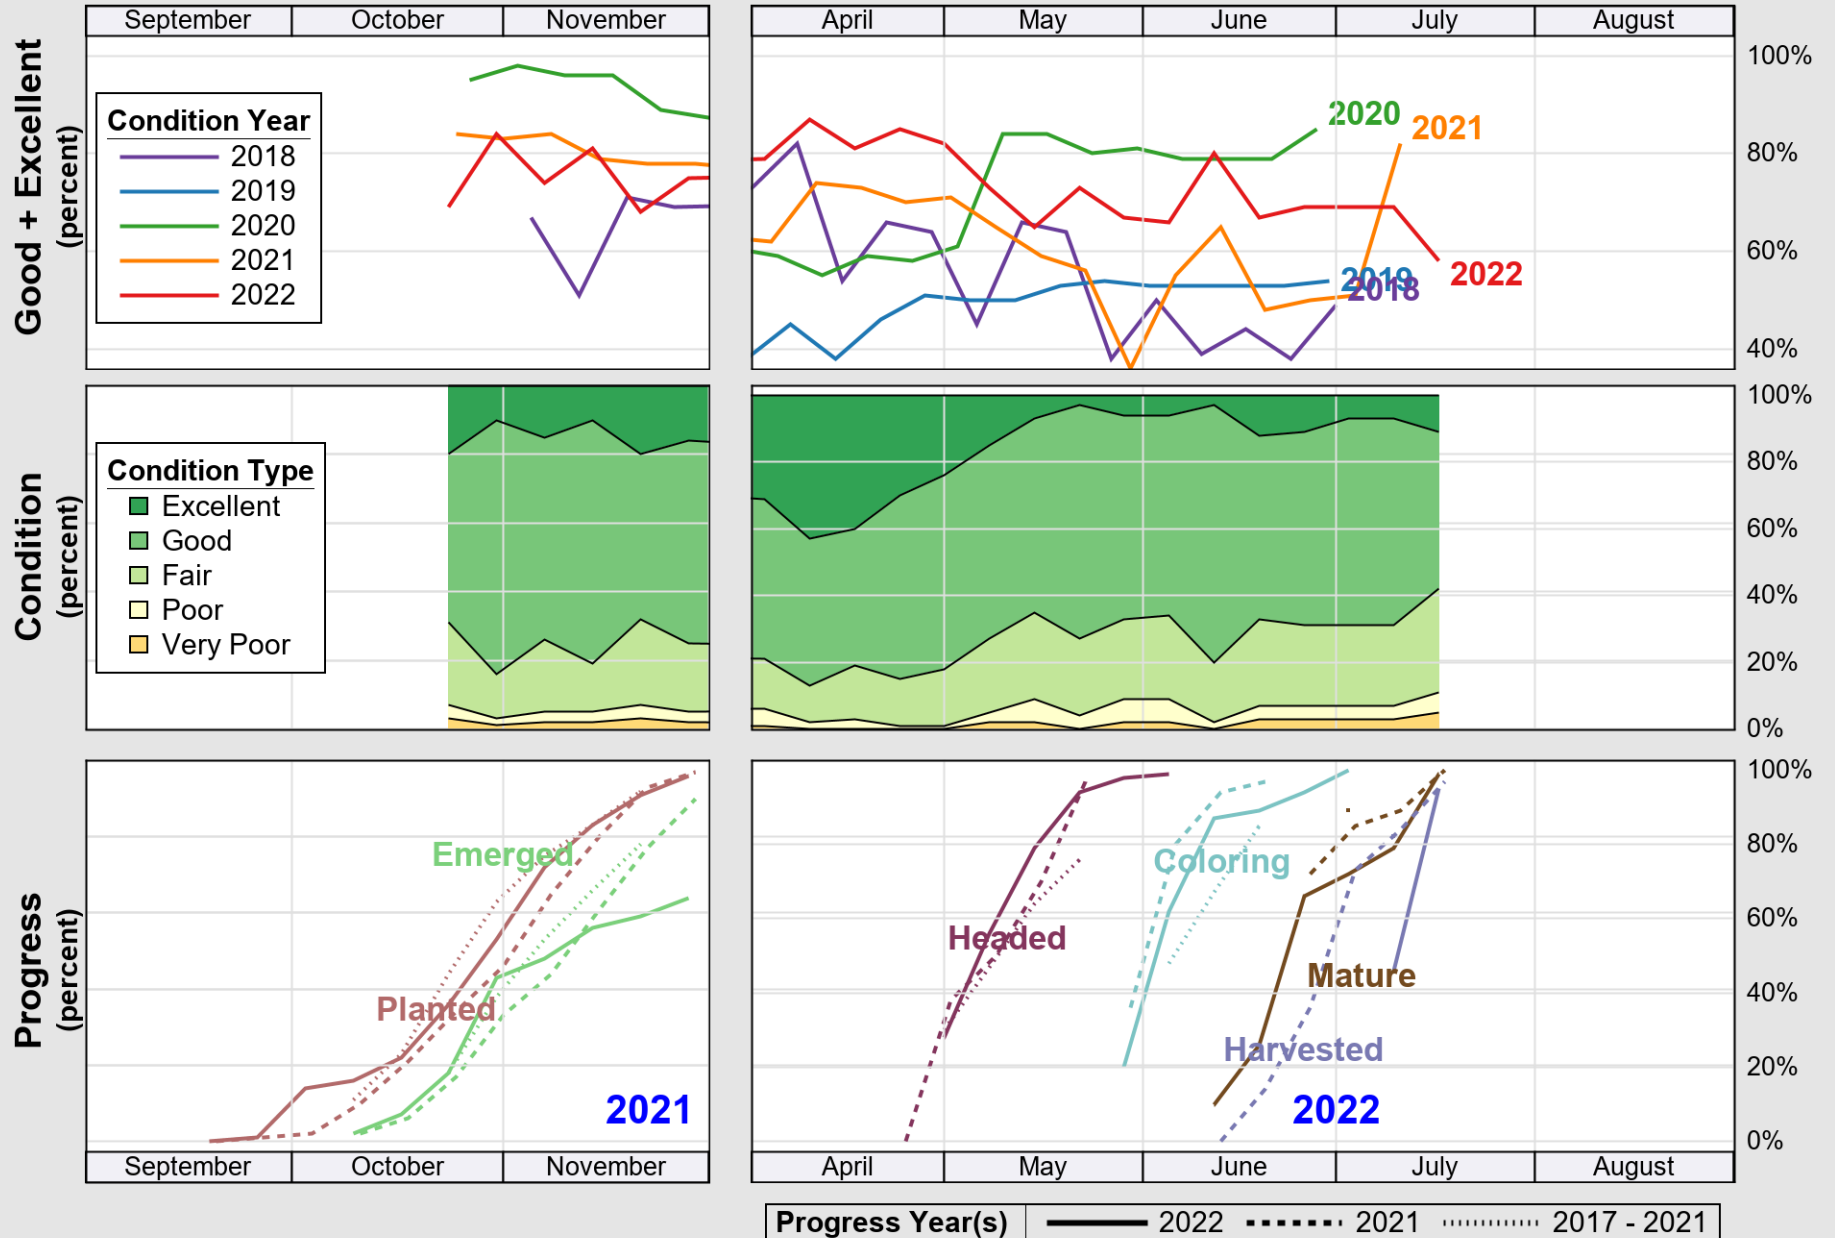

USDA

Crop Progress and Condition: Corn in Delaware , 2022

NASS

Progress Year(s) ——— 2022 2021 2017 - 2021

Source: National Agricultural Statistics Service (NASS), Crop Progress Report

USDA

Crop Progress and Condition: Pasture and Range in Delaware , 2022

NASS

Source: National Agricultural Statistics Service (NASS), Crop Progress Report

USDA

Crop Progress and Condition: Soybeans in Delaware , 2022

NASS

Source: National Agricultural Statistics Service (NASS), Crop Progress Report

USDA

Crop Progress and Condition: Winter Wheat in Delaware , 2022

NASS

Source: National Agricultural Statistics Service (NASS), Crop Progress Report