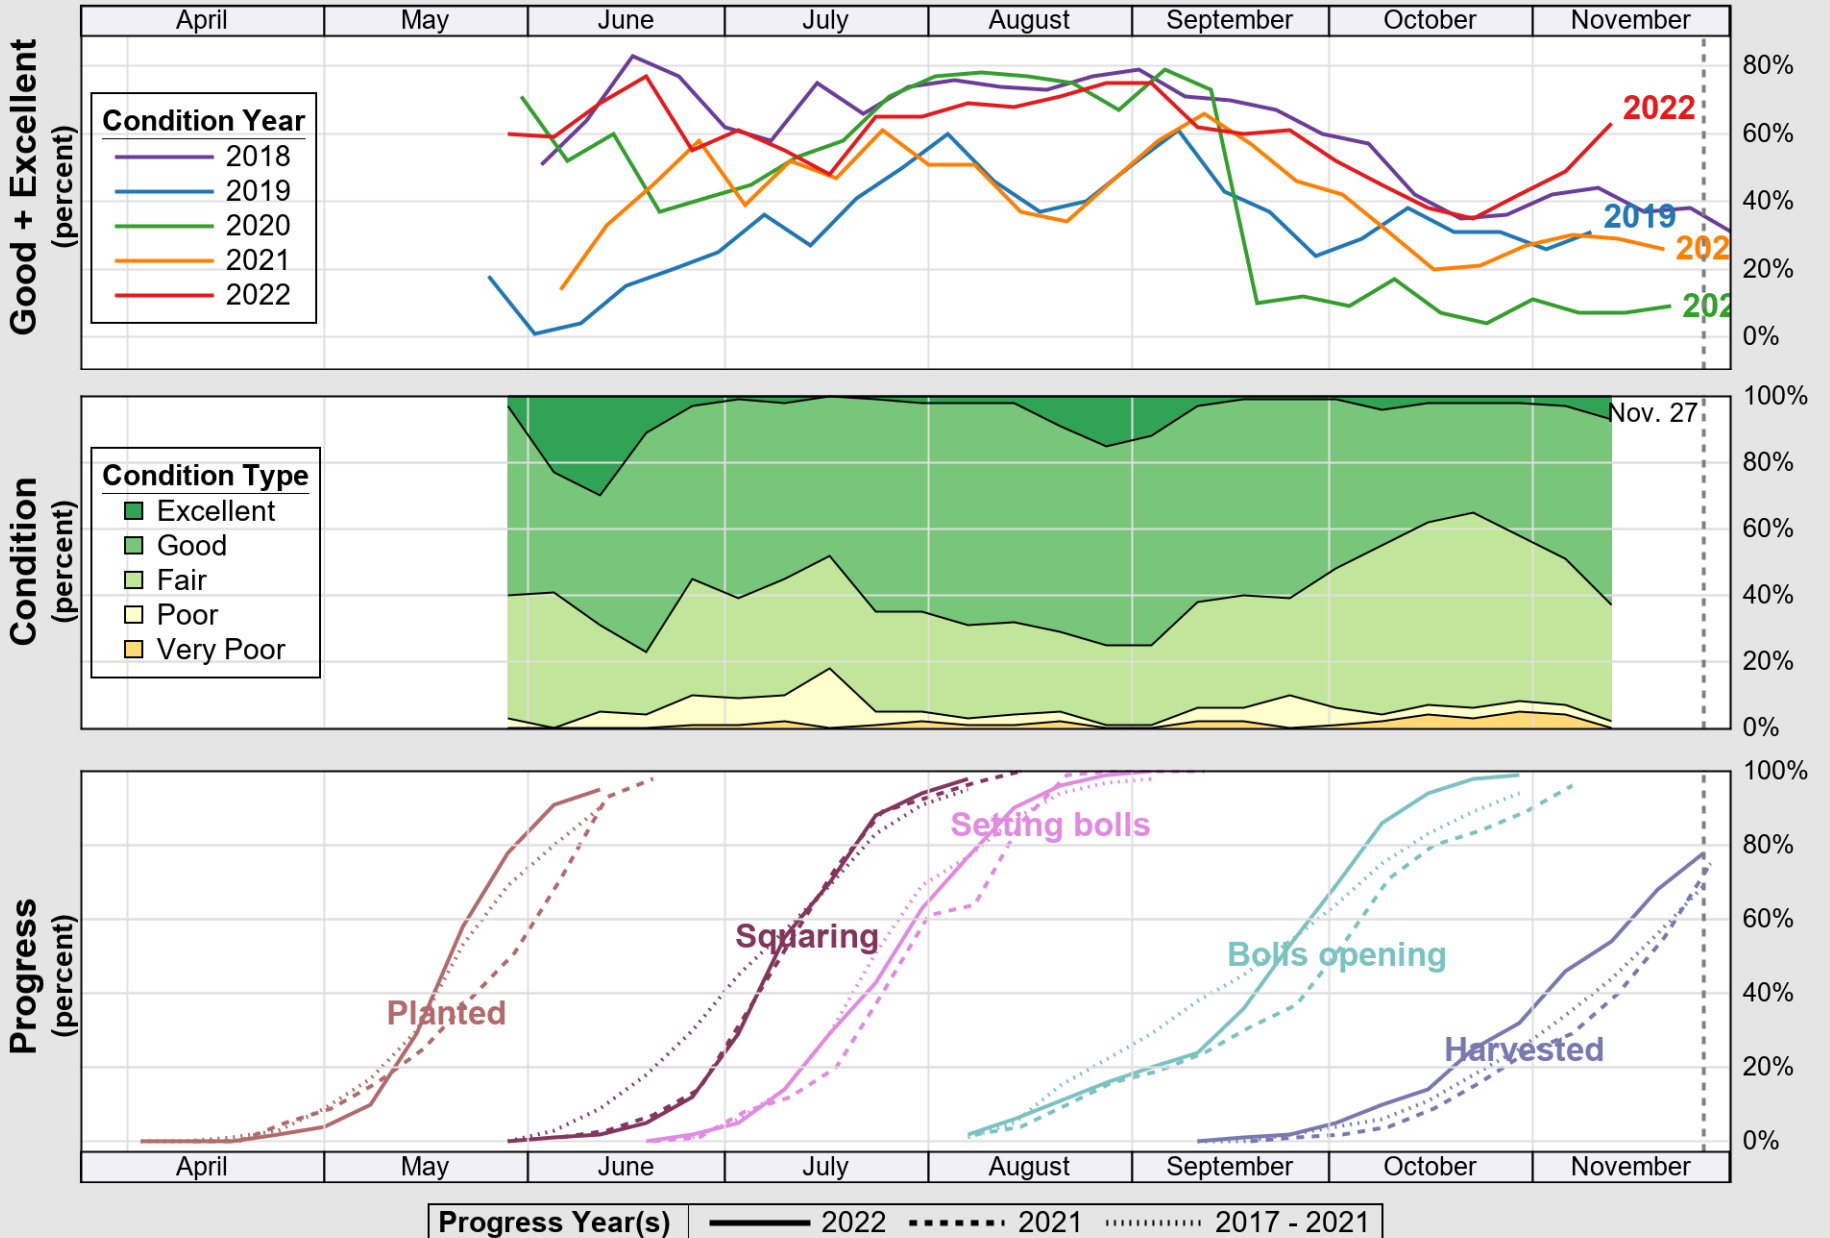

USDA

Crop Progress and Condition: Cotton in Florida , 2022

NASS

Source: National Agricultural Statistics Service (NASS), Crop Progress Report

USDA

Crop Progress and Condition: Pasture and Range in Florida , 2022

NASS

Source: National Agricultural Statistics Service (NASS), Crop Progress Report

USDA

Crop Progress and Condition: Peanuts in Florida , 2022

NASS

Source: National Agricultural Statistics Service (NASS), Crop Progress Report