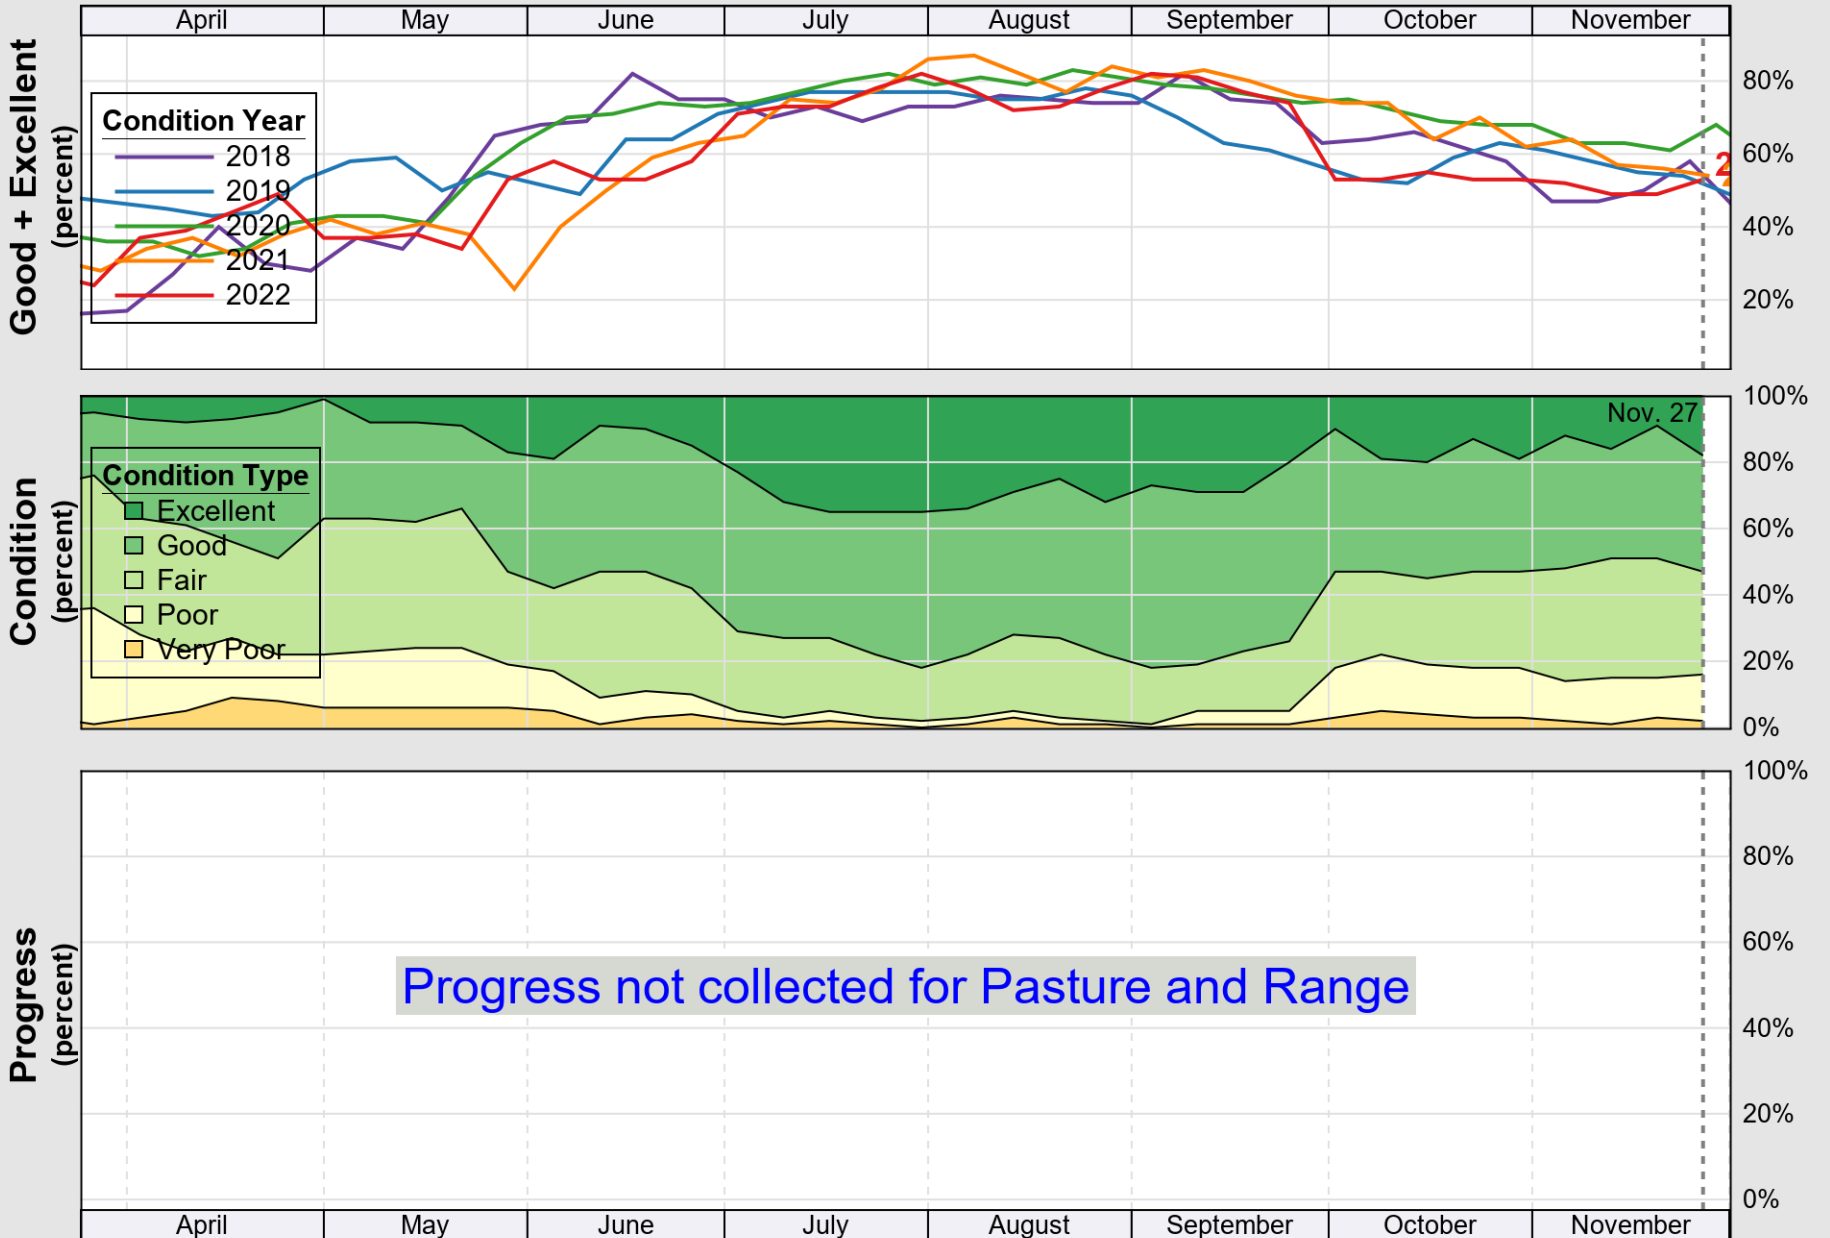

USDA

Crop Progress and Condition: Cotton in Florida , 2022

NASS

Source: National Agricultural Statistics Service (NASS), Crop Progress Report

USDA

Crop Progress and Condition: Pasture and Range in Florida , 2022

NASS

Source: National Agricultural Statistics Service (NASS), Crop Progress Report

USDA

Crop Progress and Condition: Peanuts in Florida , 2022

NASS

Source: National Agricultural Statistics Service (NASS), Crop Progress Report