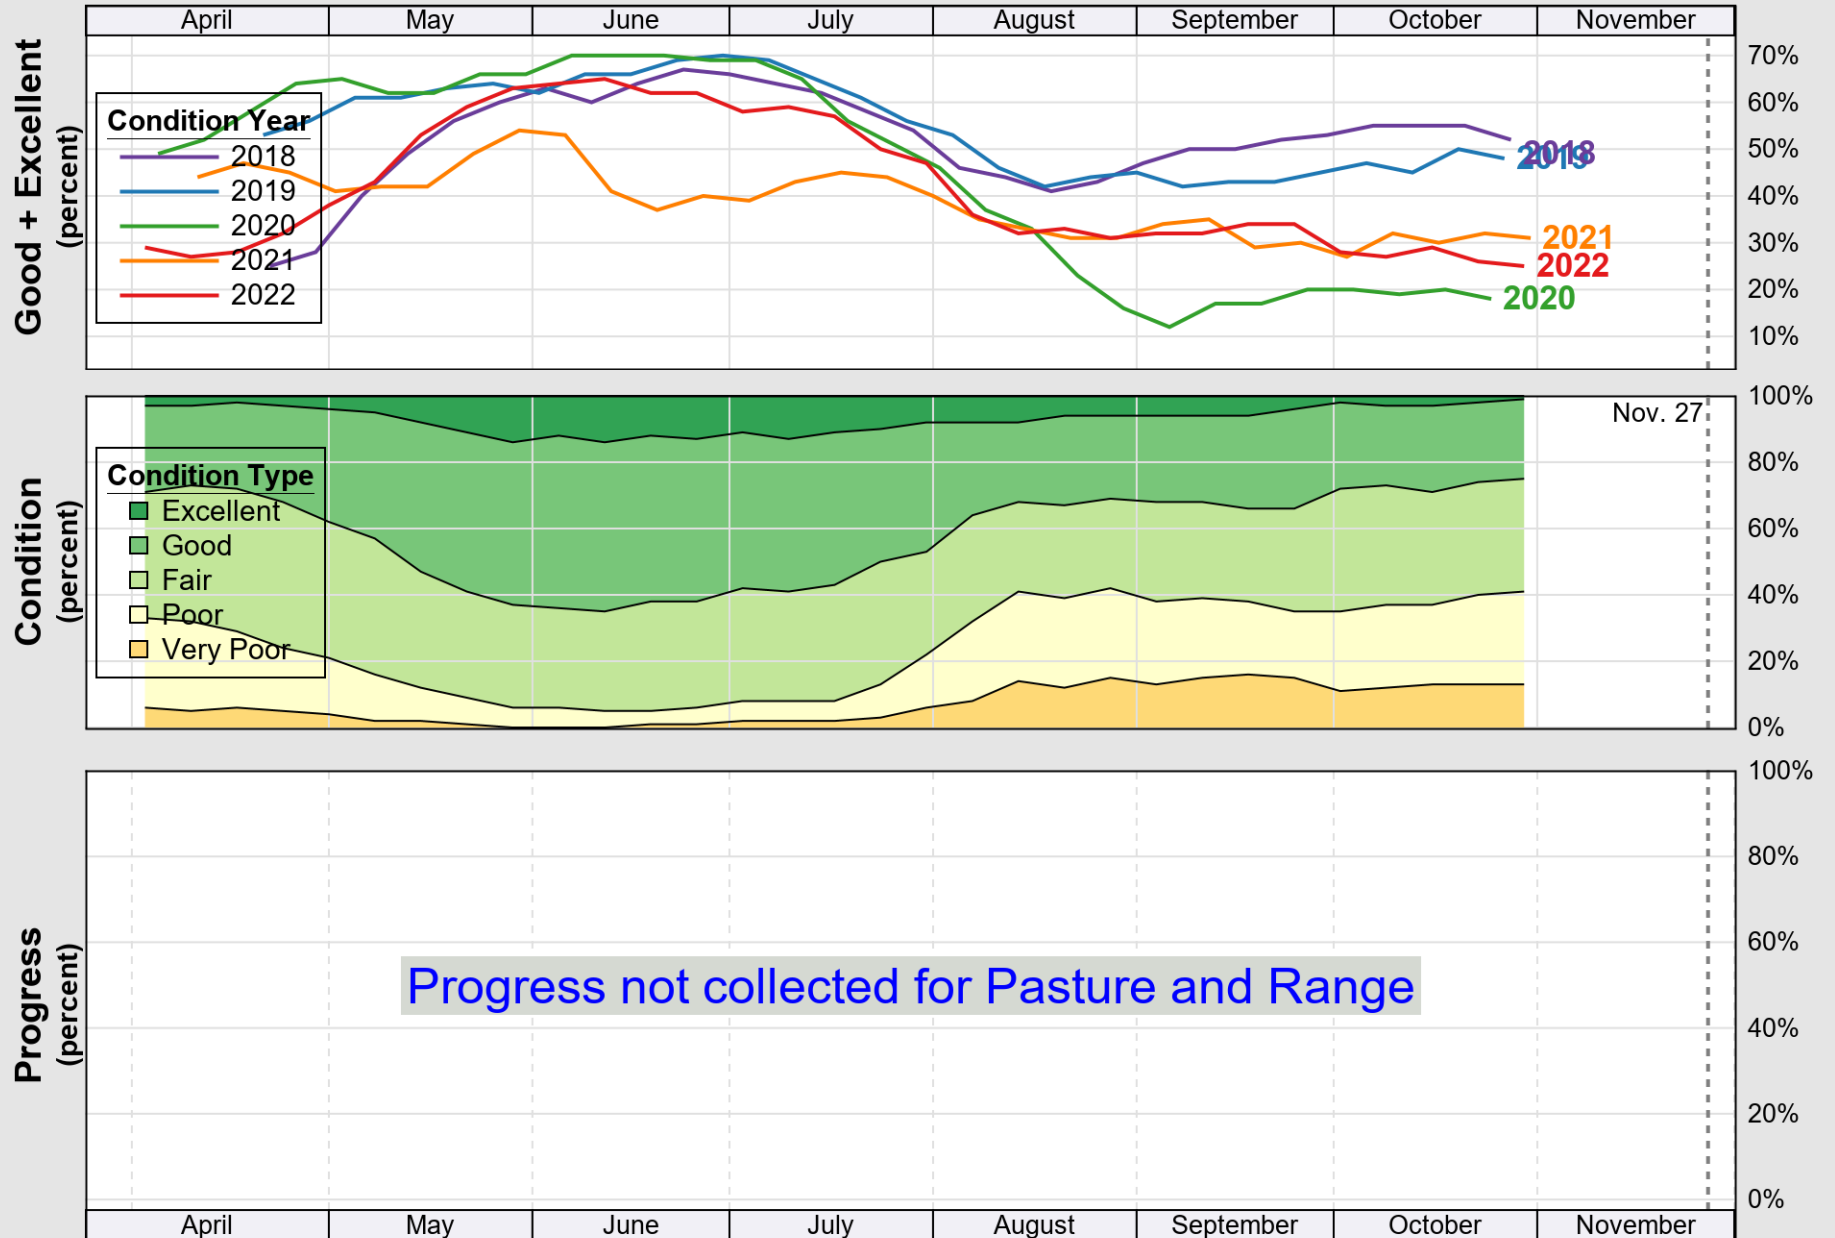

USDA

Crop Progress and Condition: Corn in Iowa, 2022

NASS

Source: National Agricultural Statistics Service (NASS), Crop Progress Report

USDA

Crop Progress and Condition: Oats in Iowa, 2022

NASS

Source: National Agricultural Statistics Service (NASS), Crop Progress Report

USDA

Crop Progress and Condition: Pasture and Range in Iowa , 2022

NASS

Source: National Agricultural Statistics Service (NASS), Crop Progress Report

USDA

Crop Progress and Condition: Soybeans in Iowa, 2022

NASS

Source: National Agricultural Statistics Service (NASS), Crop Progress Report