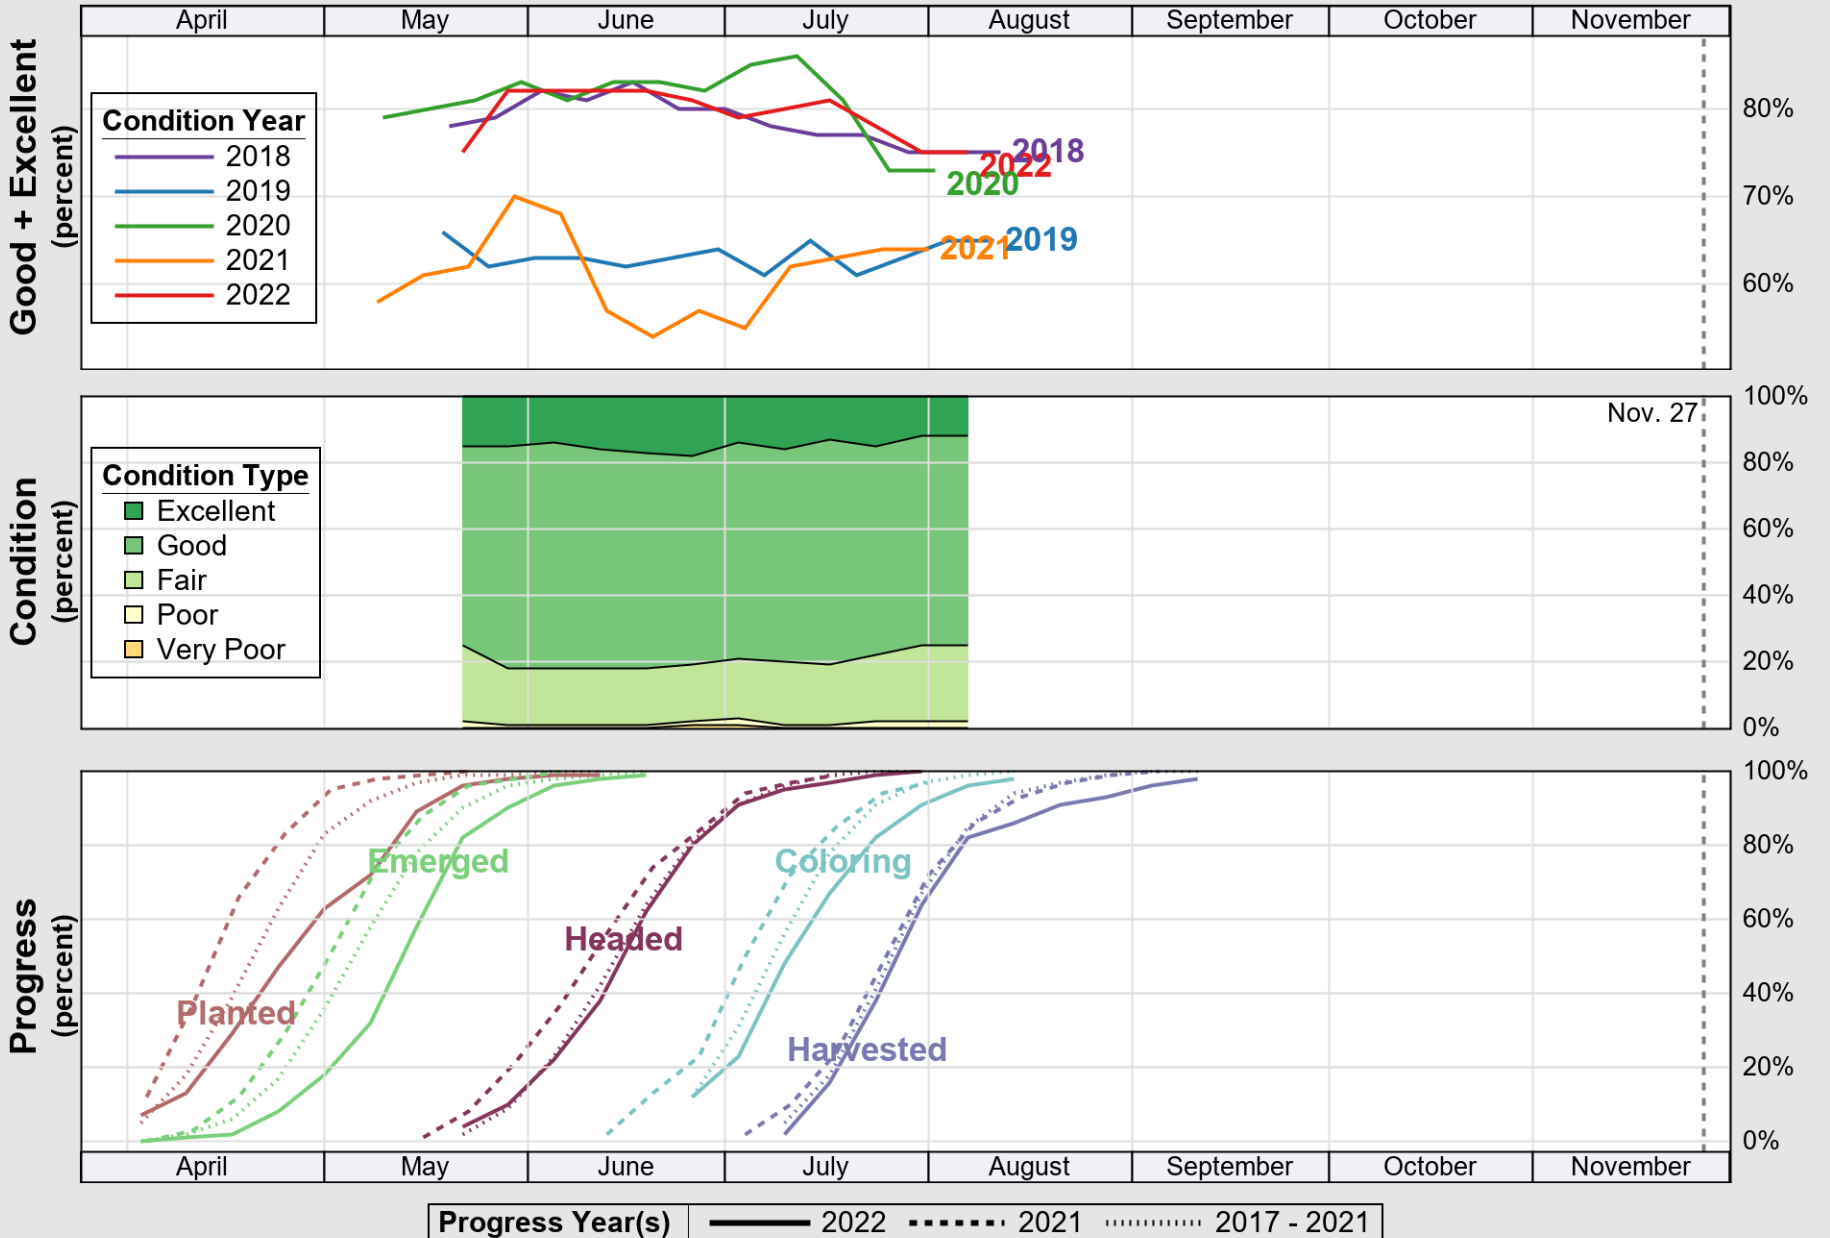

USDA

Crop Progress and Condition: Corn in Iowa, 2022

NASS

Source: National Agricultural Statistics Service (NASS), Crop Progress Report

USDA

Crop Progress and Condition: Oats in Iowa, 2022

NASS

Source: National Agricultural Statistics Service (NASS), Crop Progress Report

USDA

Crop Progress and Condition: Pasture and Range in Iowa , 2022

NASS

Source: National Agricultural Statistics Service (NASS), Crop Progress Report

USDA

Crop Progress and Condition: Soybeans in Iowa, 2022

NASS

Source: National Agricultural Statistics Service (NASS), Crop Progress Report