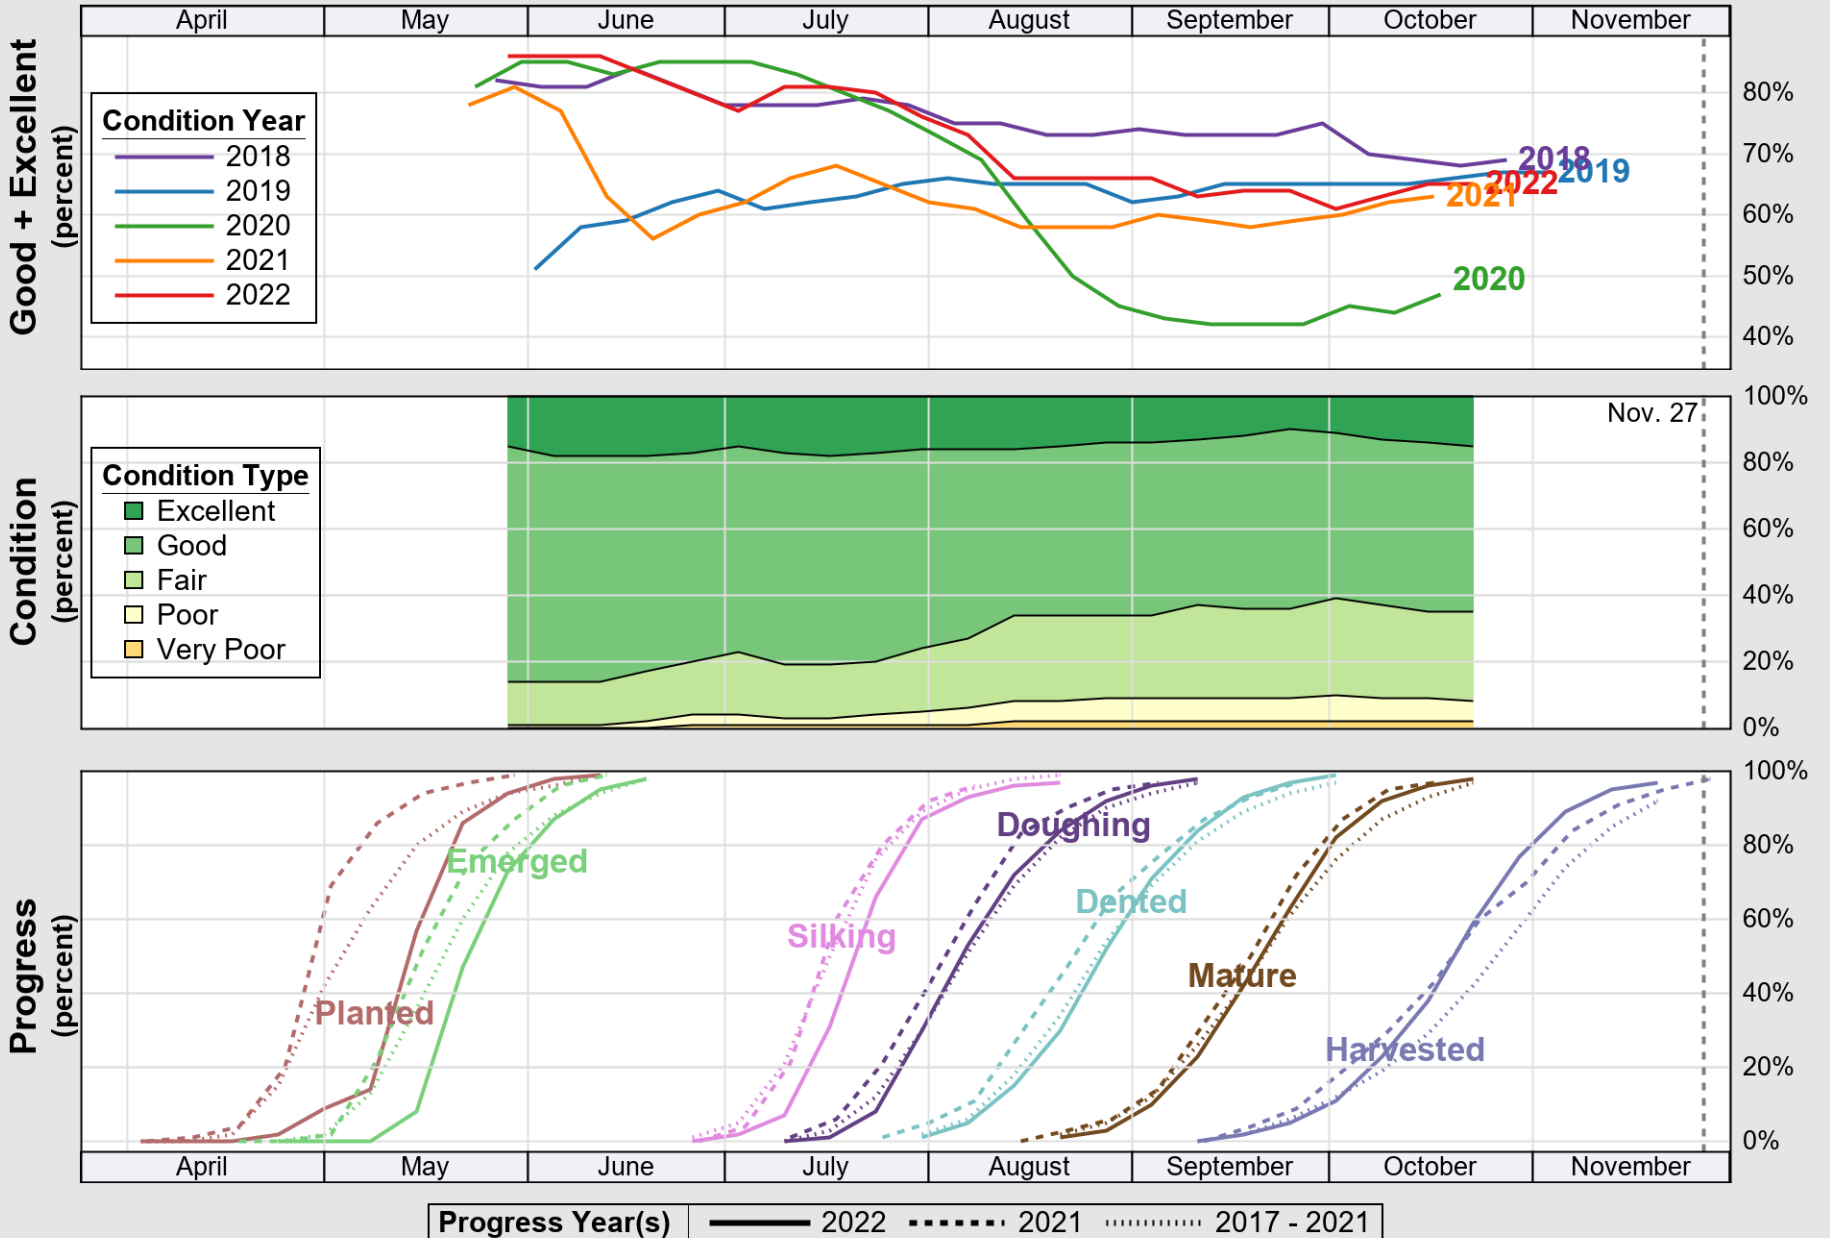

USDA

Crop Progress and Condition: Corn in Iowa, 2022

NASS

Source: National Agricultural Statistics Service (NASS), Crop Progress Report

USDA

Crop Progress and Condition: Oats in Iowa, 2022

NASS

Source: National Agricultural Statistics Service (NASS), Crop Progress Report

USDA

Crop Progress and Condition: Pasture and Range in Iowa , 2022

NASS

Source: National Agricultural Statistics Service (NASS), Crop Progress Report

USDA

Crop Progress and Condition: Soybeans in Iowa, 2022

NASS

Source: National Agricultural Statistics Service (NASS), Crop Progress Report