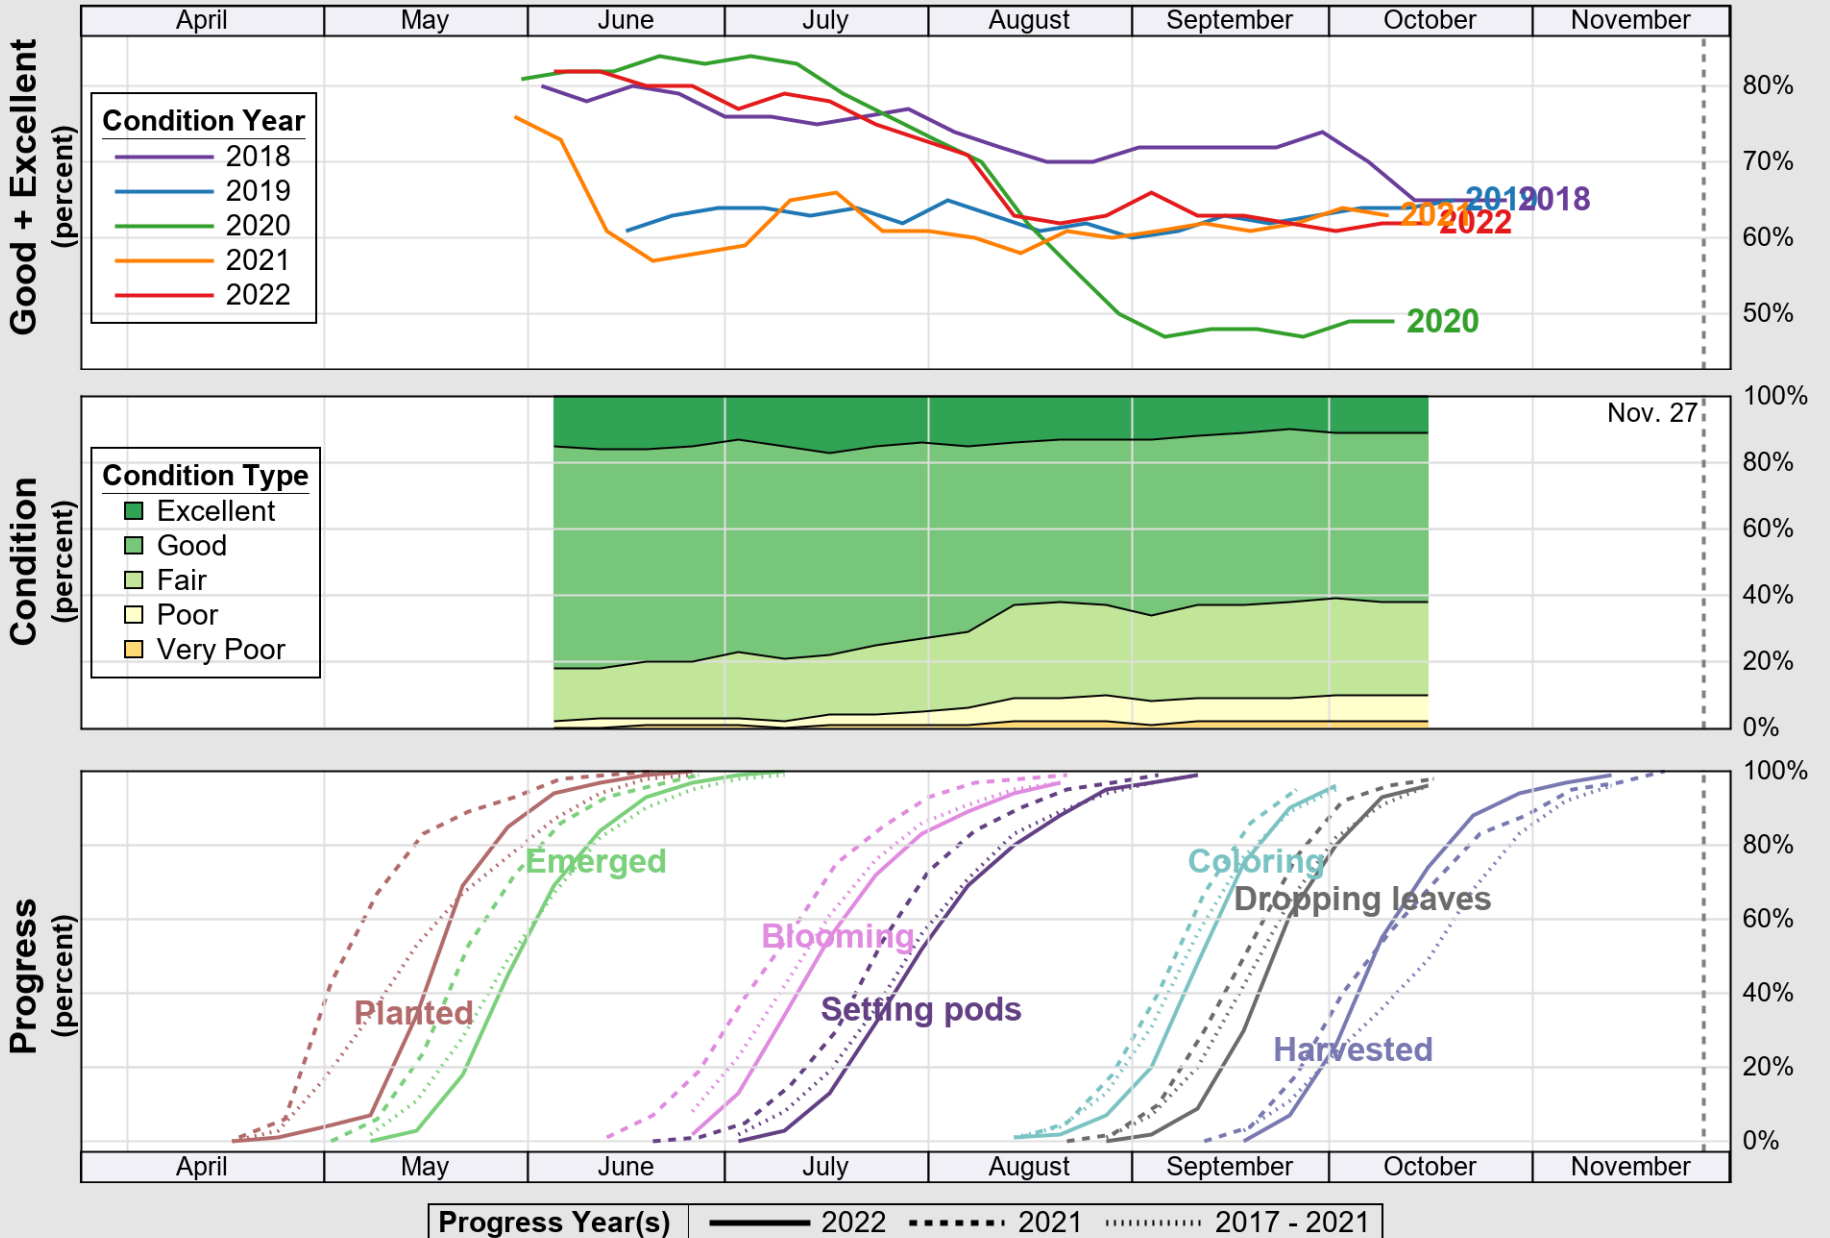

USDA

Crop Progress and Condition: Corn in Iowa, 2022

NASS

Source: National Agricultural Statistics Service (NASS), Crop Progress Report

USDA

Crop Progress and Condition: Oats in Iowa, 2022

NASS

Source: National Agricultural Statistics Service (NASS), Crop Progress Report

USDA

Crop Progress and Condition: Pasture and Range in Iowa , 2022

NASS

Source: National Agricultural Statistics Service (NASS), Crop Progress Report

USDA

Crop Progress and Condition: Soybeans in Iowa, 2022

NASS

Source: National Agricultural Statistics Service (NASS), Crop Progress Report