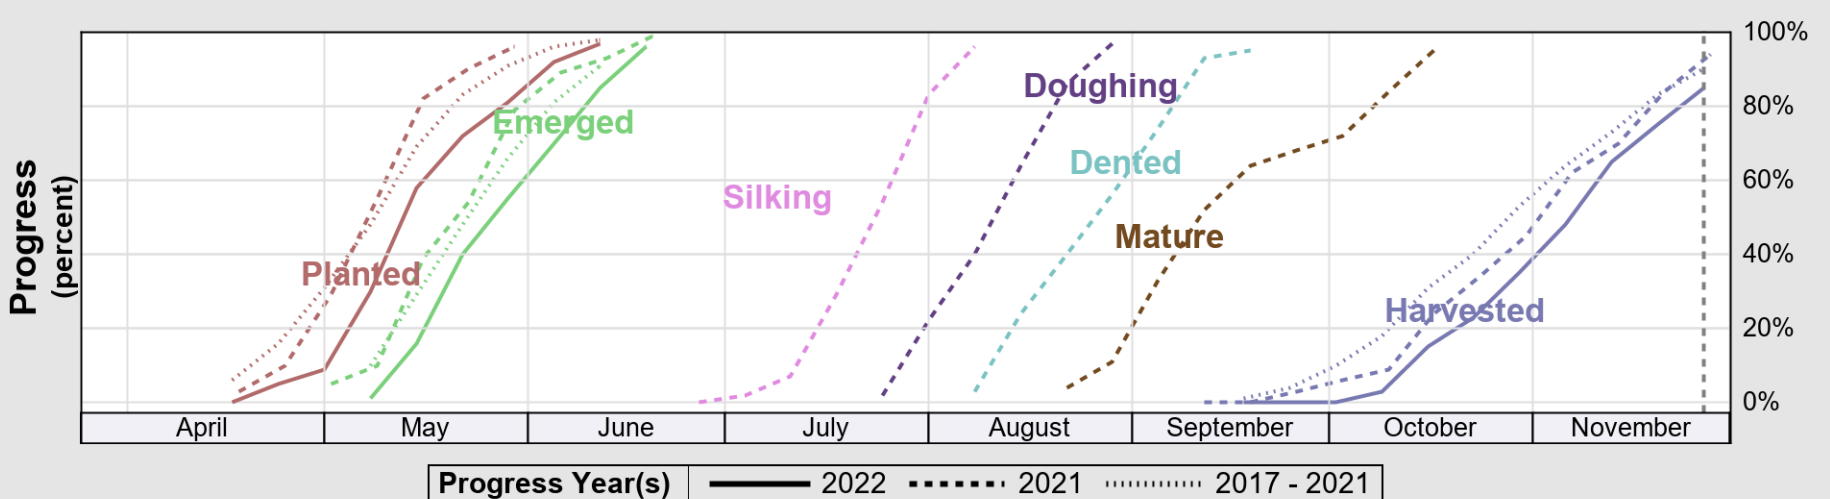

# Crop Progress and Condition: Barley in Idaho , 2022

NASS

Source: National Agricultural Statistics Service (NASS), Crop Progress Report

USDA

### Crop Progress and Condition: Corn in Idaho , 2022

NASS

Progress Year(s) — 2022 ——— 2021 ..... 2017 - 2021

Source: National Agricultural Statistics Service (NASS), Crop Progress Report

USDA