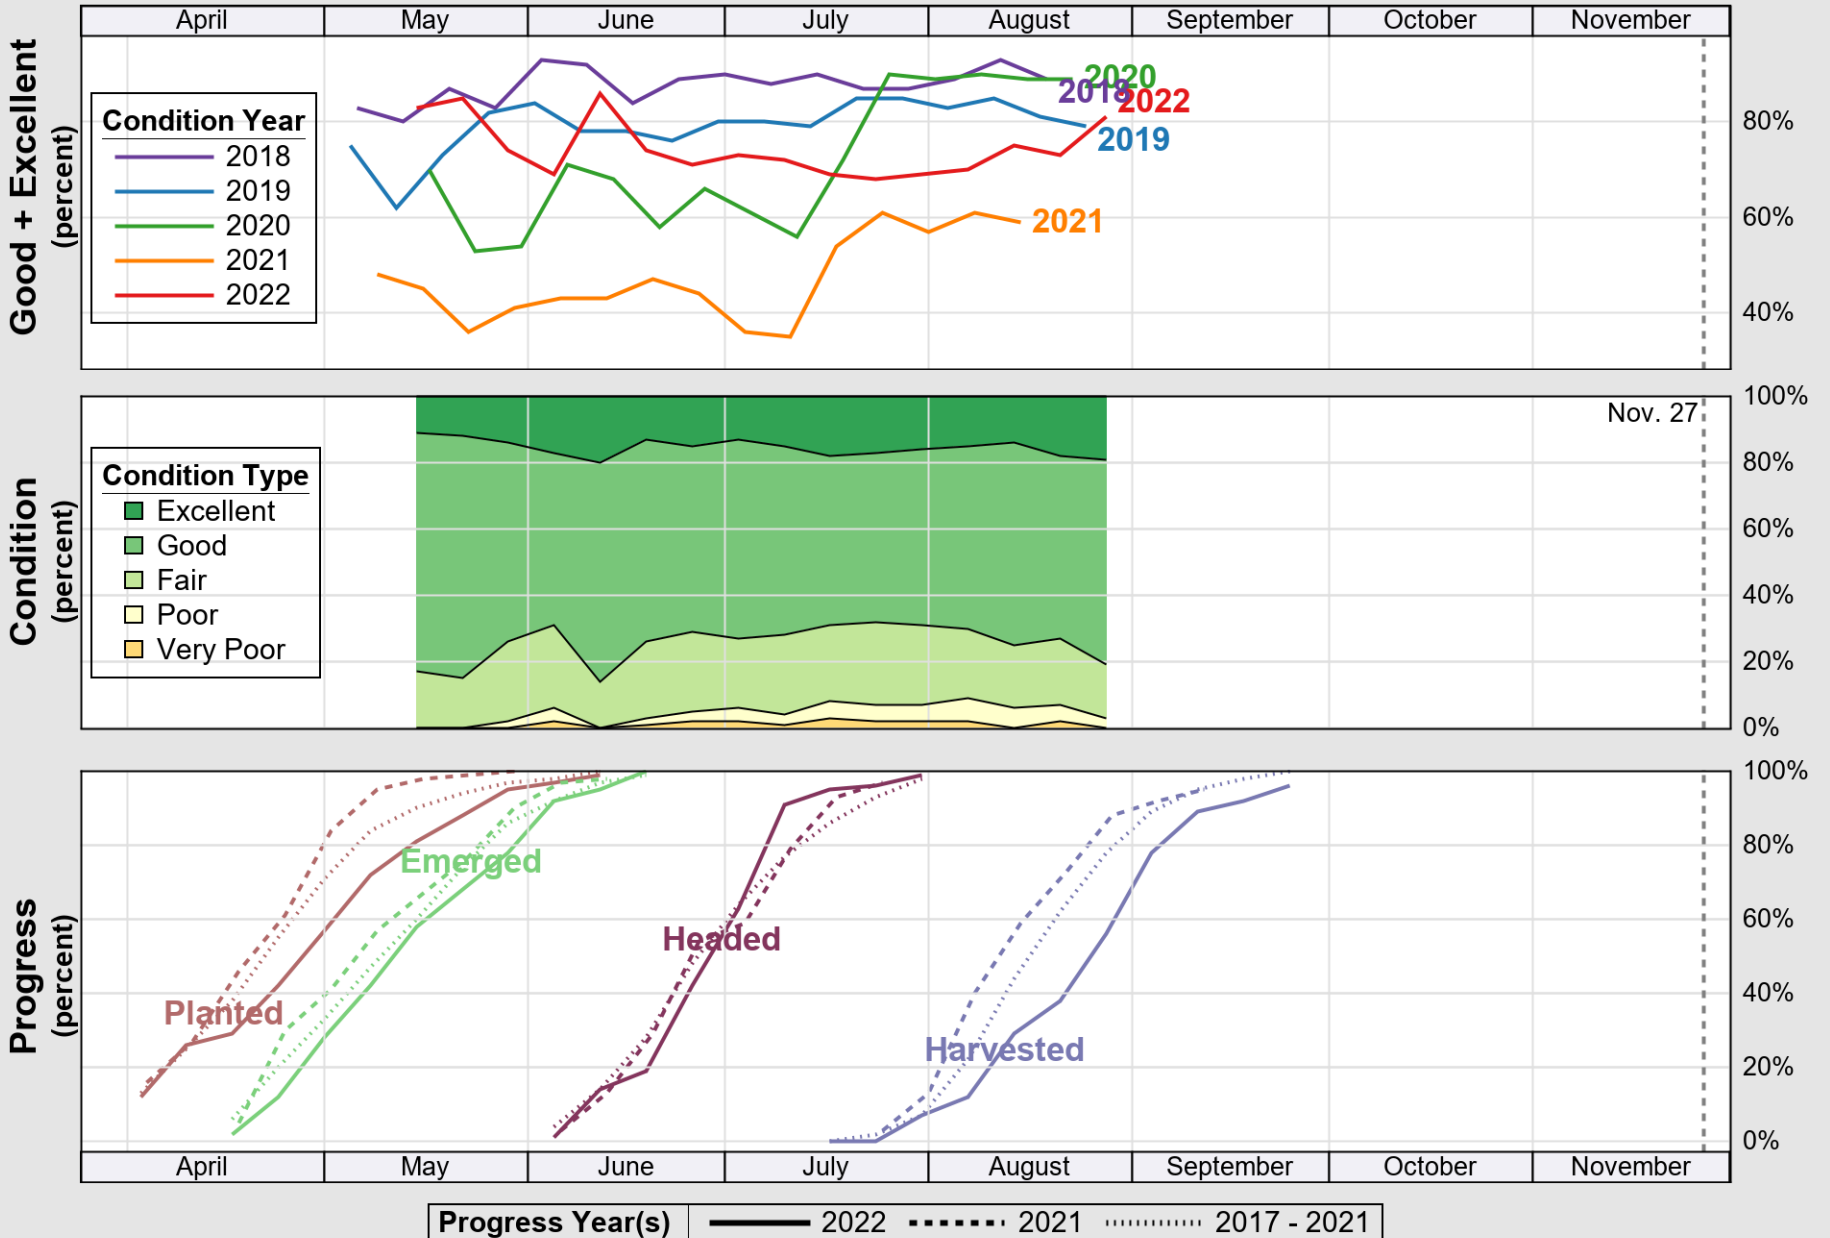

# Crop Progress and Condition: Barley in Idaho , 2022

NASS

Source: National Agricultural Statistics Service (NASS), Crop Progress Report

USDA

### Crop Progress and Condition: Corn in Idaho , 2022

NASS

Progress Year(s) — 2022 ——— 2021 ..... 2017 - 2021

Source: National Agricultural Statistics Service (NASS), Crop Progress Report

USDA