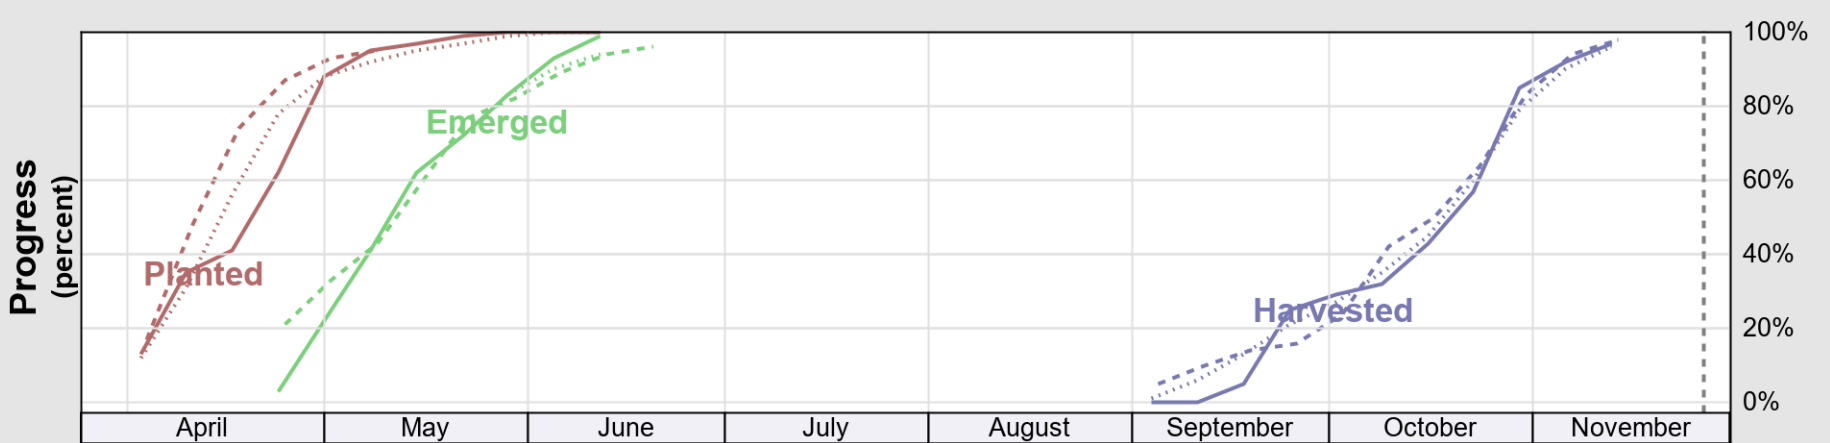

# Crop Progress and Condition: Spring Wheat in Idaho , 2022

NASS

Source: National Agricultural Statistics Service (NASS), Crop Progress Report

USDA

### Crop Progress and Condition: Sugar Beets in Idaho , 2022

NASS

**Progress Year(s)**    — 2022    ..... 2021    ..... 2017 - 2021

Source: National Agricultural Statistics Service (NASS), Crop Progress Report