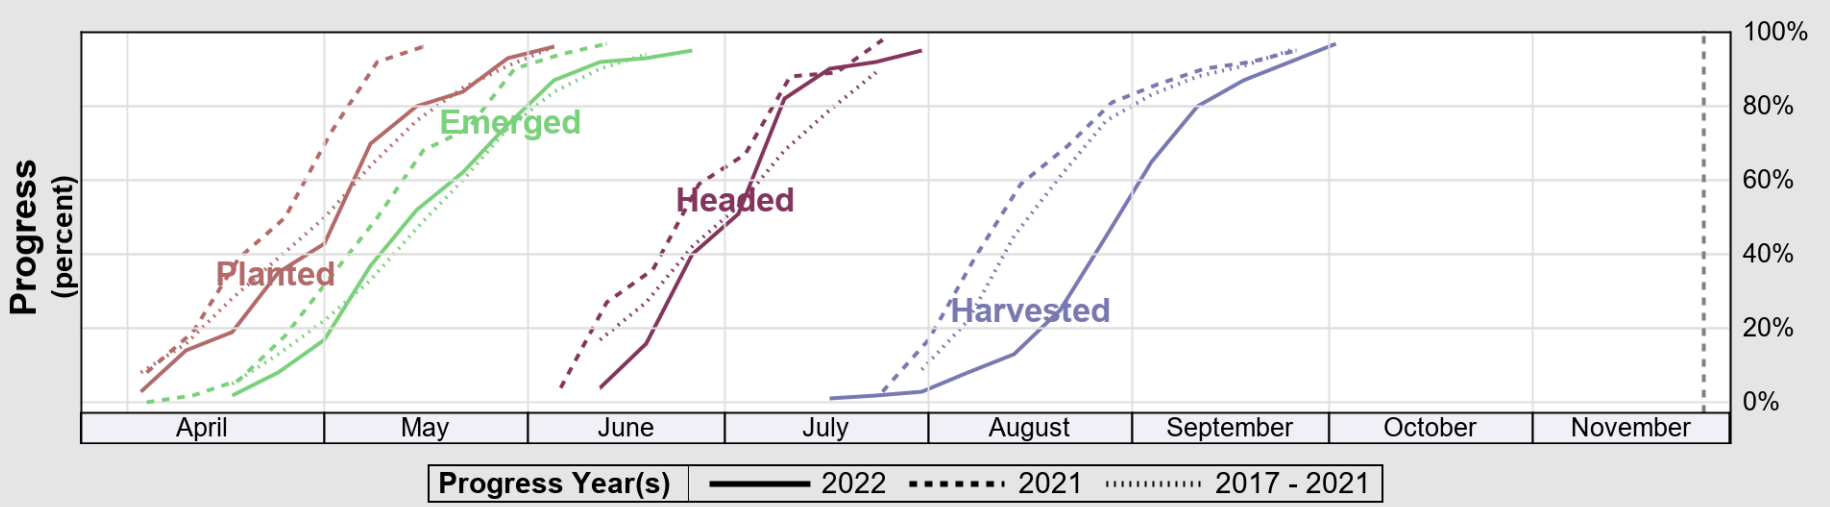

# Crop Progress and Condition: Barley in Idaho , 2022

NASS

Source: National Agricultural Statistics Service (NASS), Crop Progress Report

USDA

### Crop Progress and Condition: Corn in Idaho , 2022

NASS

Progress Year(s) — 2022 ——— 2021 ..... 2017 - 2021

Source: National Agricultural Statistics Service (NASS), Crop Progress Report

USDA

### Crop Progress and Condition: Oats in Idaho , 2022

NASS

Source: National Agricultural Statistics Service (NASS), Crop Progress Report

USDA