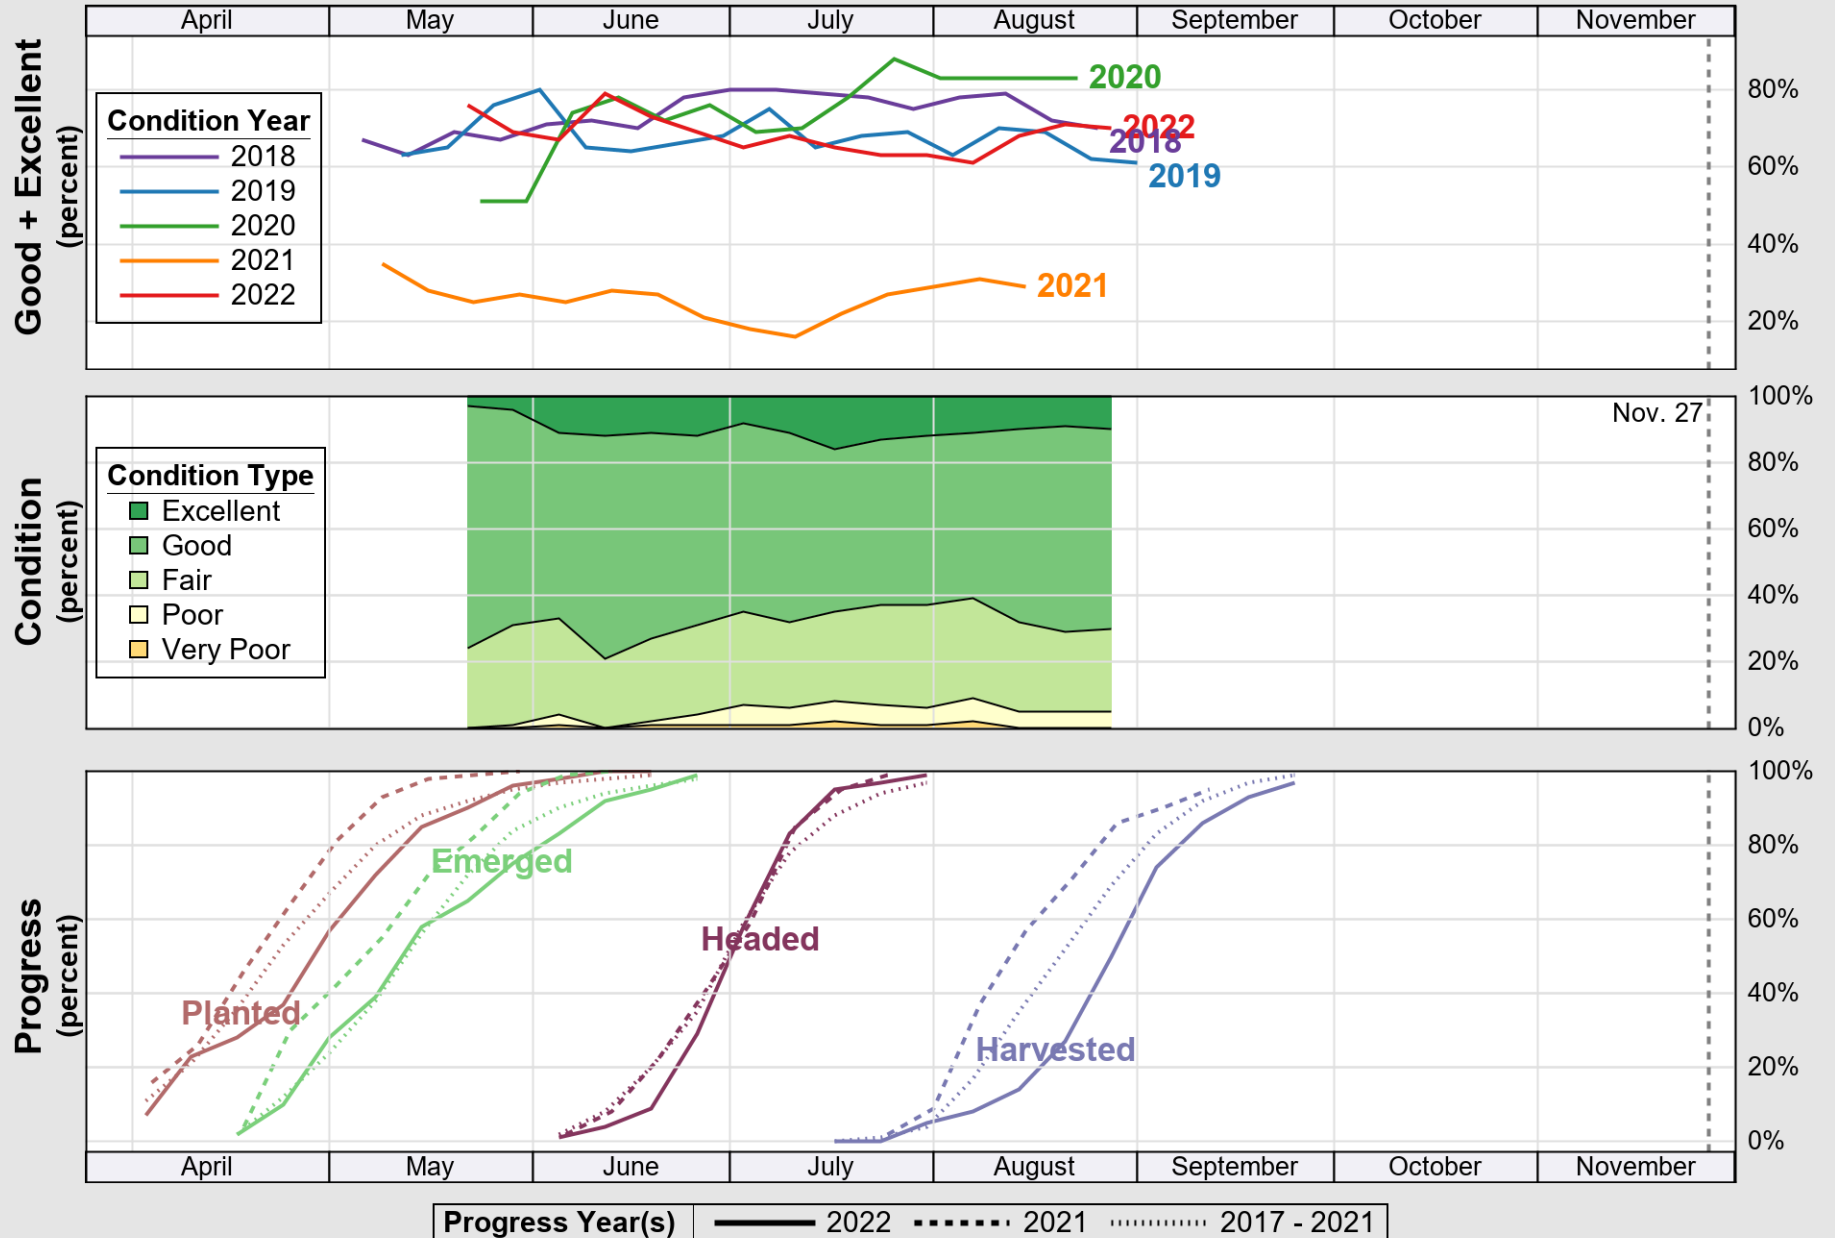

### Crop Progress and Condition: Oats in Idaho , 2022

NASS

Source: National Agricultural Statistics Service (NASS), Crop Progress Report

USDA

# Crop Progress and Condition: Pasture and Range in Idaho , 2022

NASS

Source: National Agricultural Statistics Service (NASS), Crop Progress Report

USDA

# Crop Progress and Condition: Spring Wheat in Idaho , 2022

NASS

Source: National Agricultural Statistics Service (NASS), Crop Progress Report

USDA

### Crop Progress and Condition: Sugar Beets in Idaho , 2022

NASS

**Progress Year(s)**    — 2022    ..... 2021    ..... 2017 - 2021

Source: National Agricultural Statistics Service (NASS), Crop Progress Report