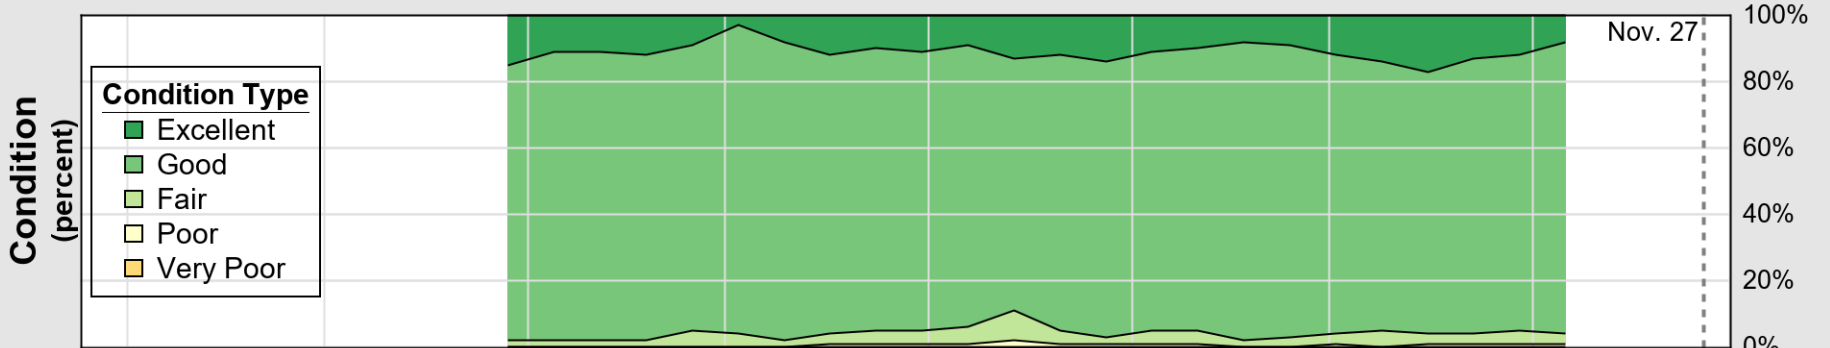

USDA

Crop Progress and Condition: Corn in Idaho , 2022

NASS

Progress Year(s) — 2022 ——— 2021 ..... 2017 - 2021

Source: National Agricultural Statistics Service (NASS), Crop Progress Report