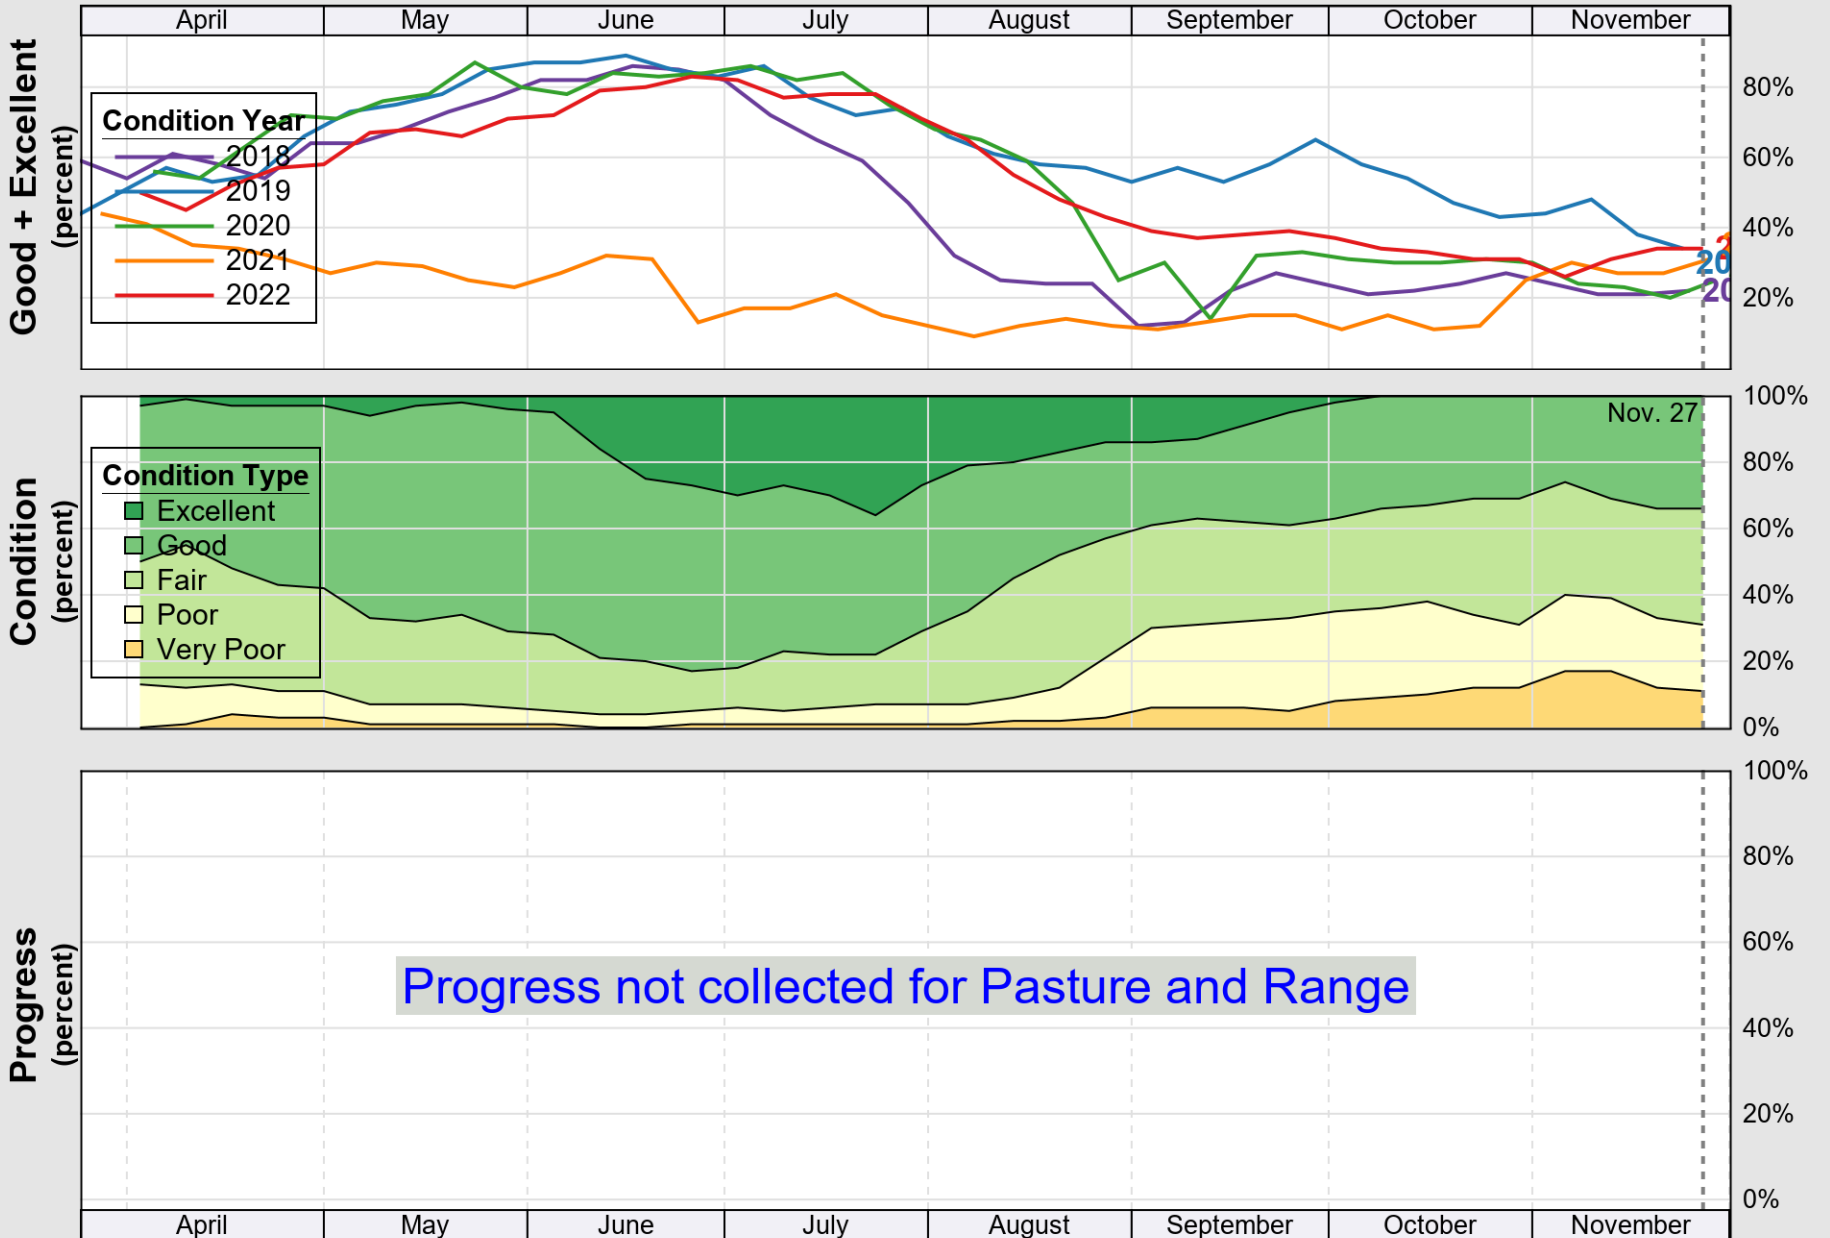

### Crop Progress and Condition: Corn in Idaho , 2022

NASS

Progress Year(s) — 2022 ——— 2021 ..... 2017 - 2021

Source: National Agricultural Statistics Service (NASS), Crop Progress Report

USDA

### Crop Progress and Condition: Oats in Idaho , 2022

NASS

Source: National Agricultural Statistics Service (NASS), Crop Progress Report

USDA

# Crop Progress and Condition: Pasture and Range in Idaho , 2022

NASS

Source: National Agricultural Statistics Service (NASS), Crop Progress Report

USDA