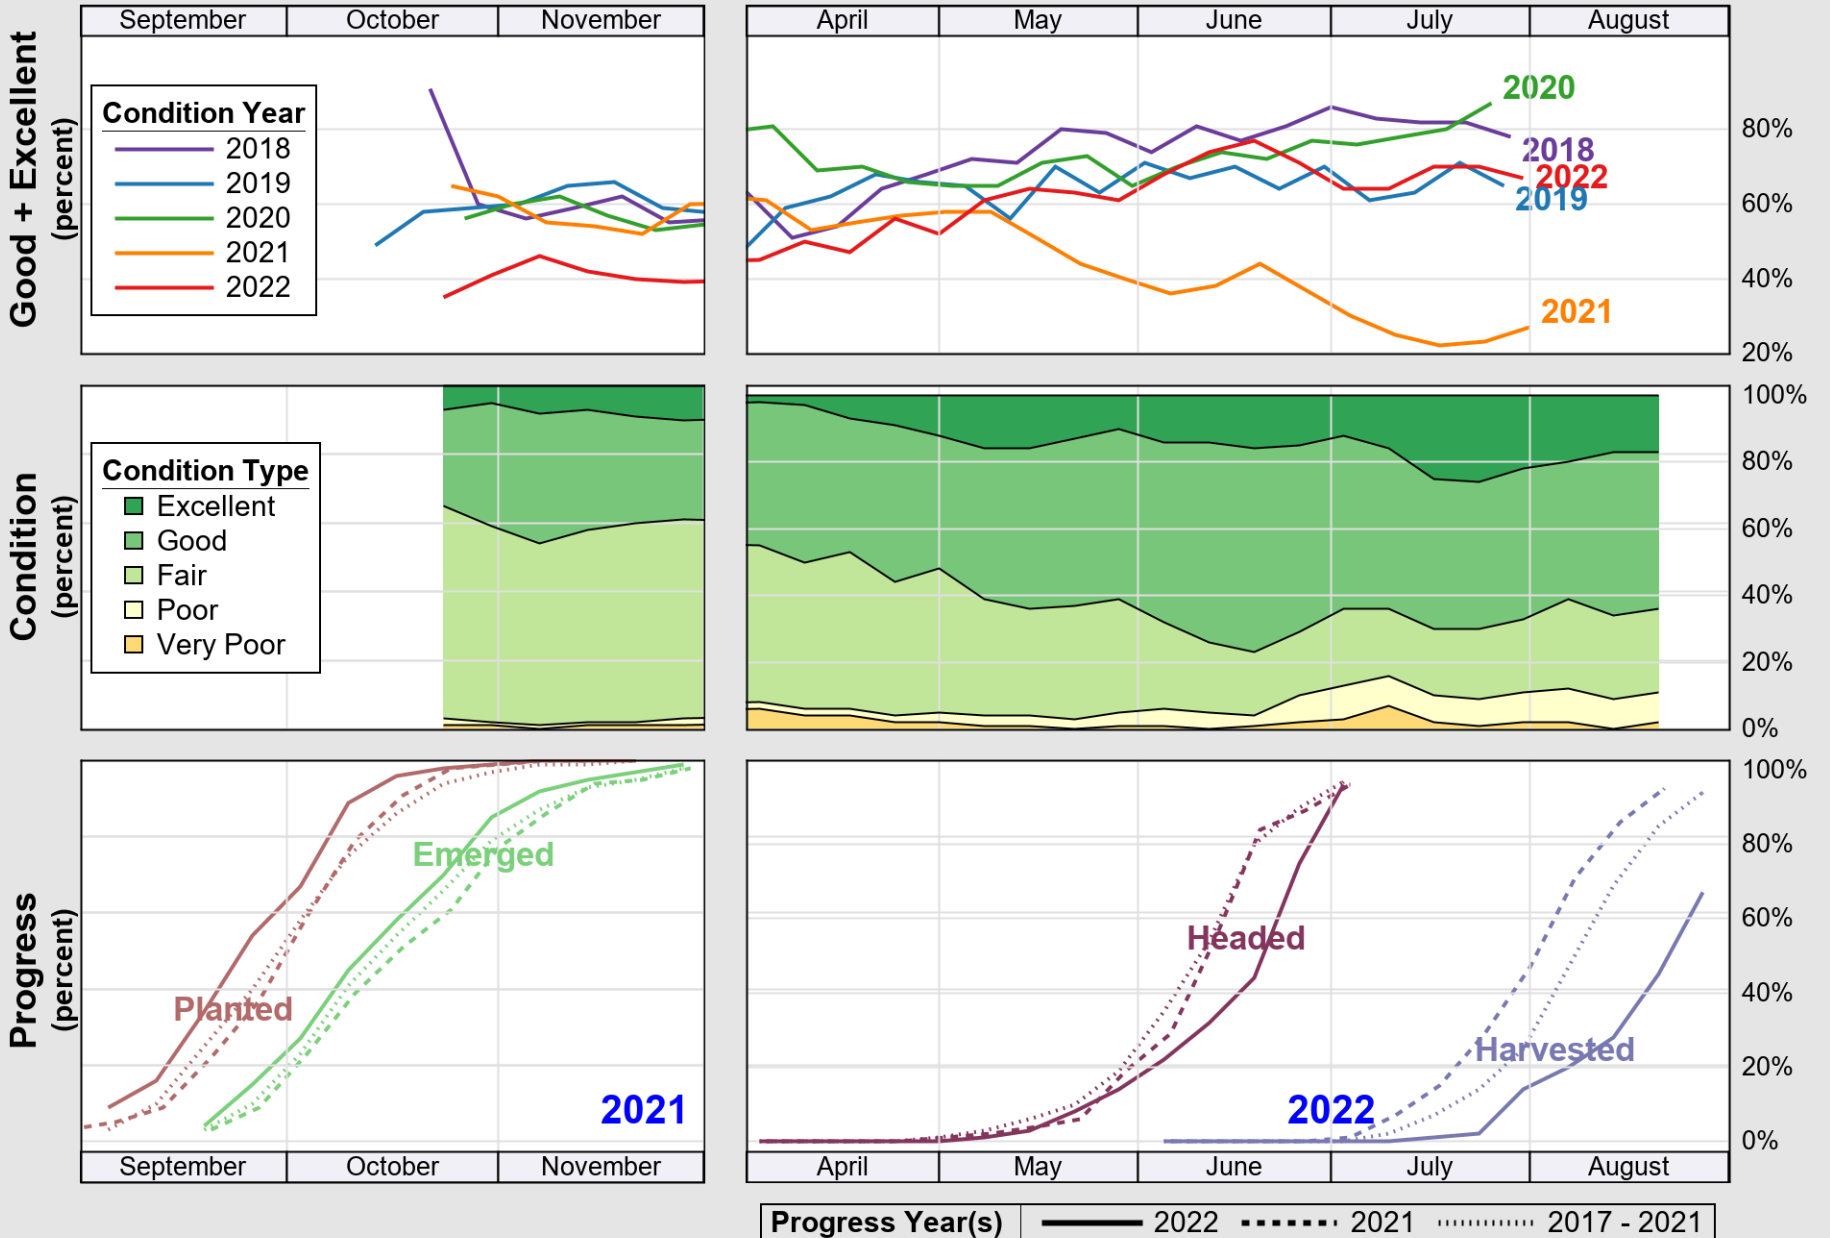

USDA

Crop Progress and Condition: Winter Wheat in Idaho , 2022

NASS

Source: National Agricultural Statistics Service (NASS), Crop Progress Report