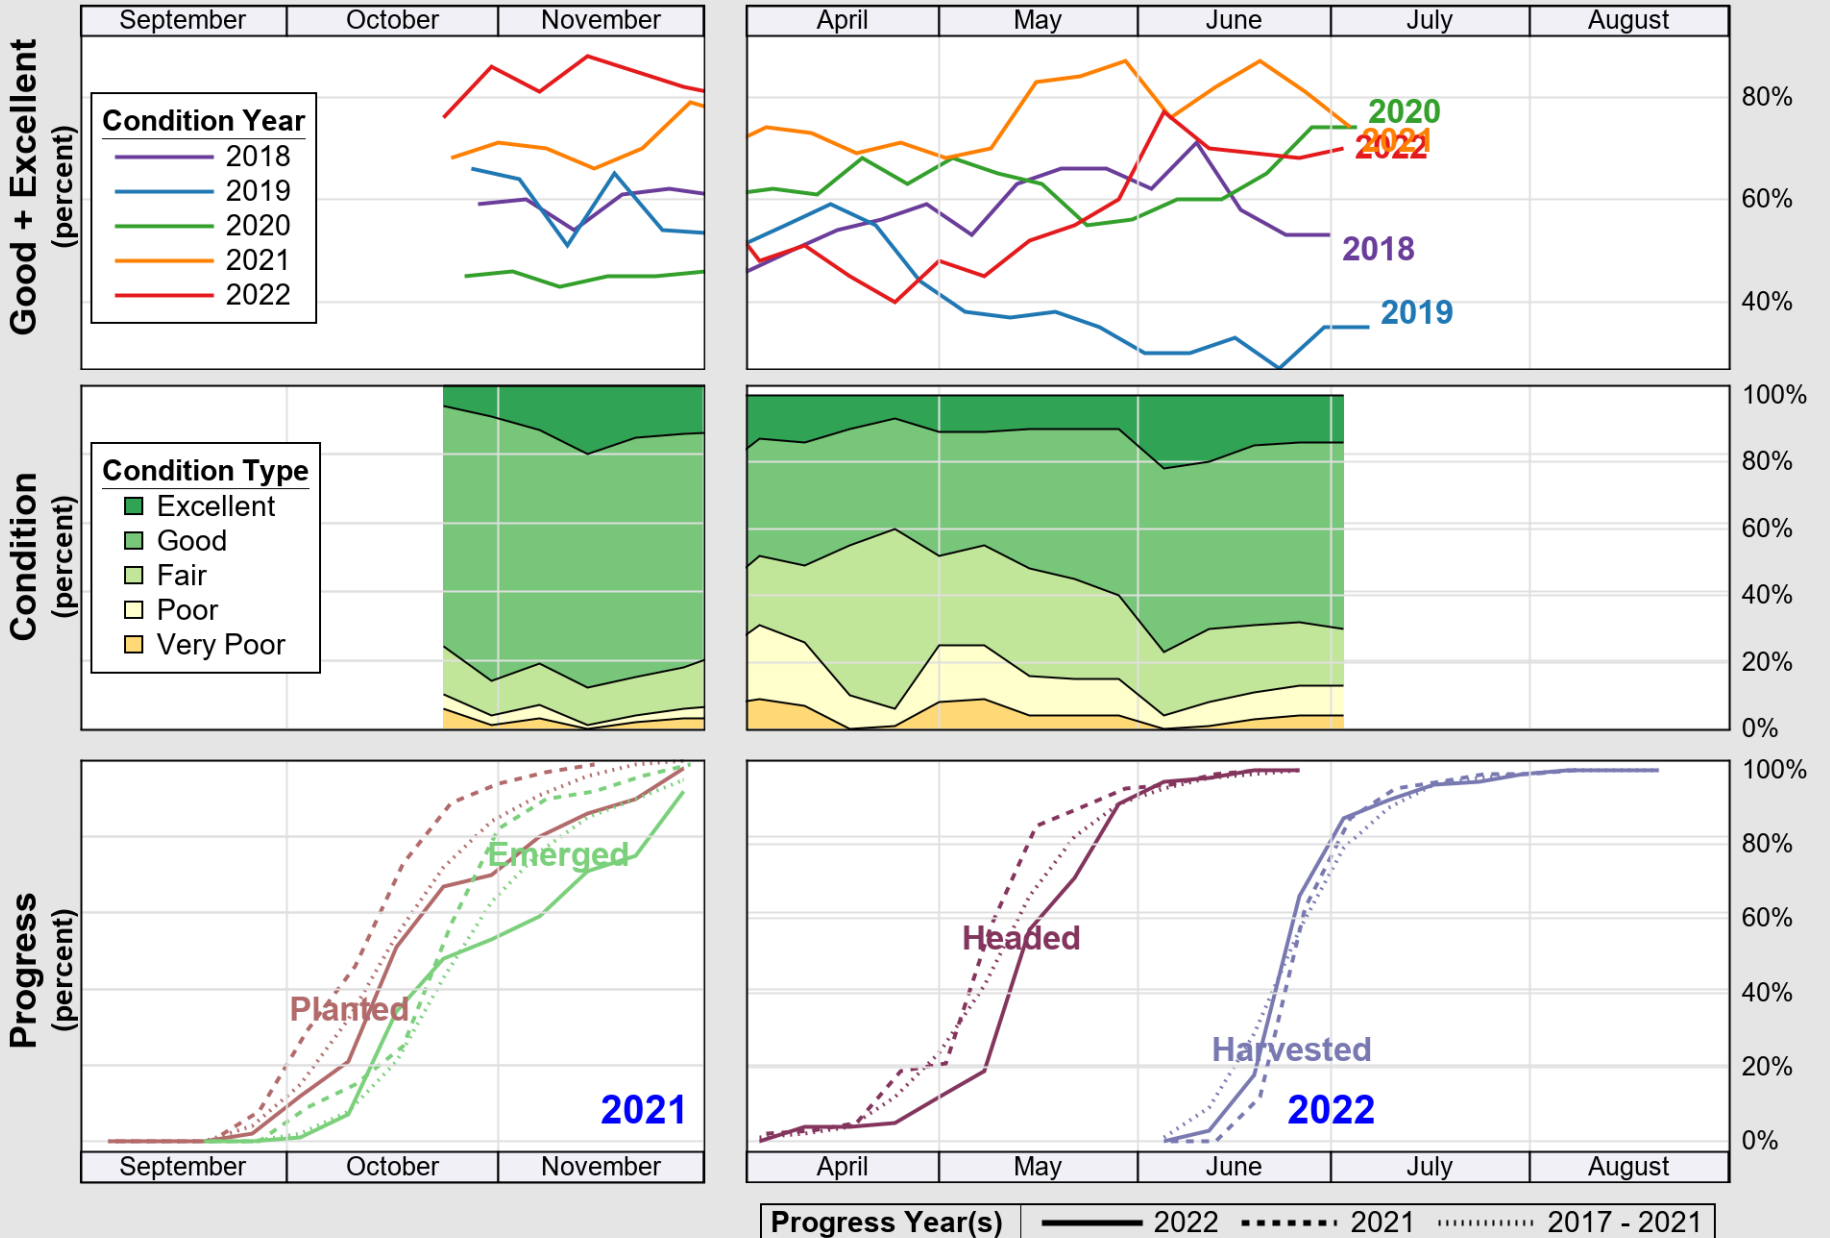

USDA

Crop Progress and Condition: Corn in Illinois , 2022

NASS

Source: National Agricultural Statistics Service (NASS), Crop Progress Report

USDA

Crop Progress and Condition: Pasture and Range in Illinois , 2022

NASS

Source: National Agricultural Statistics Service (NASS), Crop Progress Report

USDA

Crop Progress and Condition: Soybeans in Illinois , 2022

NASS

Source: National Agricultural Statistics Service (NASS), Crop Progress Report

USDA

Crop Progress and Condition: Winter Wheat in Illinois , 2022

NASS

Source: National Agricultural Statistics Service (NASS), Crop Progress Report