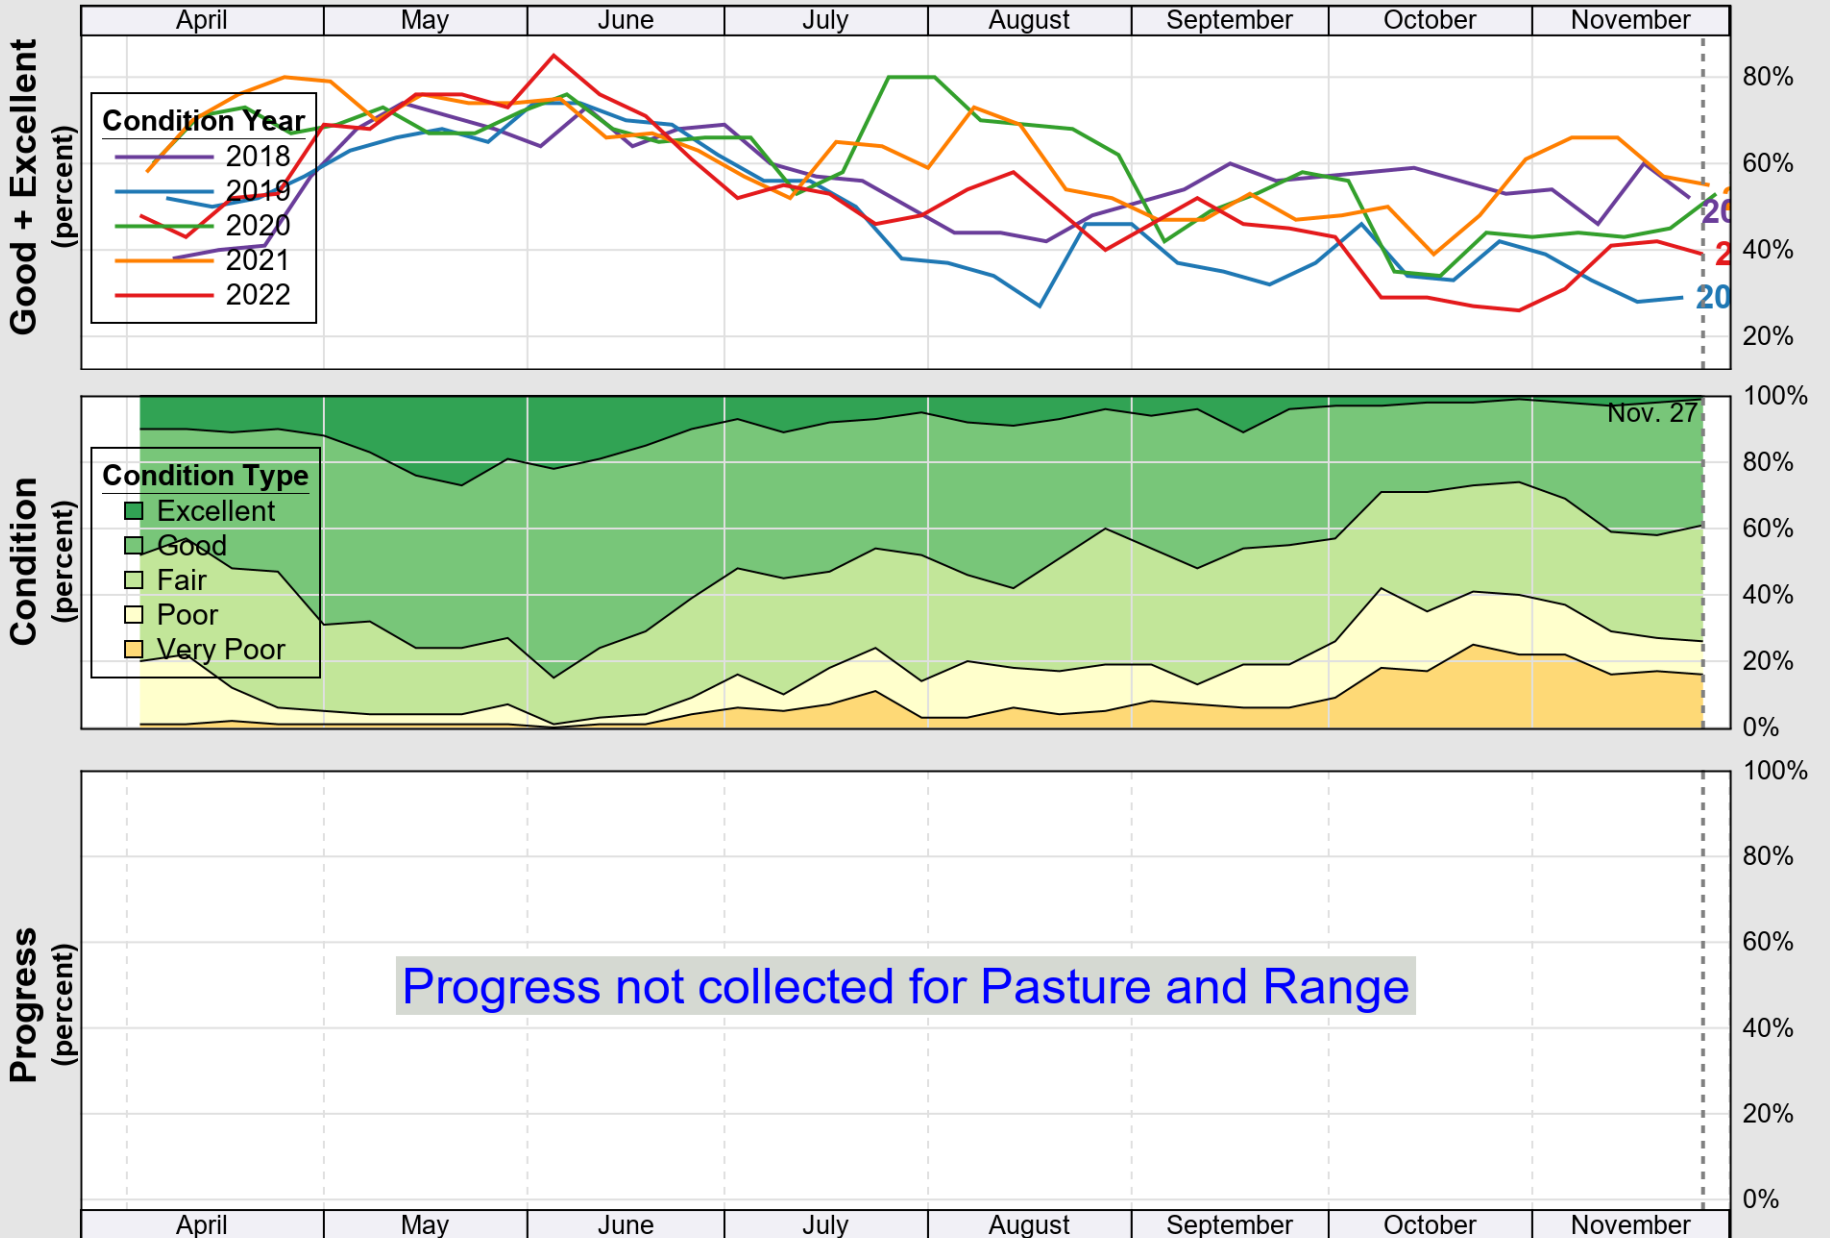

USDA

Crop Progress and Condition: Corn in Illinois , 2022

NASS

Source: National Agricultural Statistics Service (NASS), Crop Progress Report

USDA

Crop Progress and Condition: Pasture and Range in Illinois , 2022

NASS

Source: National Agricultural Statistics Service (NASS), Crop Progress Report

USDA

Crop Progress and Condition: Soybeans in Illinois , 2022

NASS

Source: National Agricultural Statistics Service (NASS), Crop Progress Report

USDA

Crop Progress and Condition: Winter Wheat in Illinois , 2022

NASS

Source: National Agricultural Statistics Service (NASS), Crop Progress Report