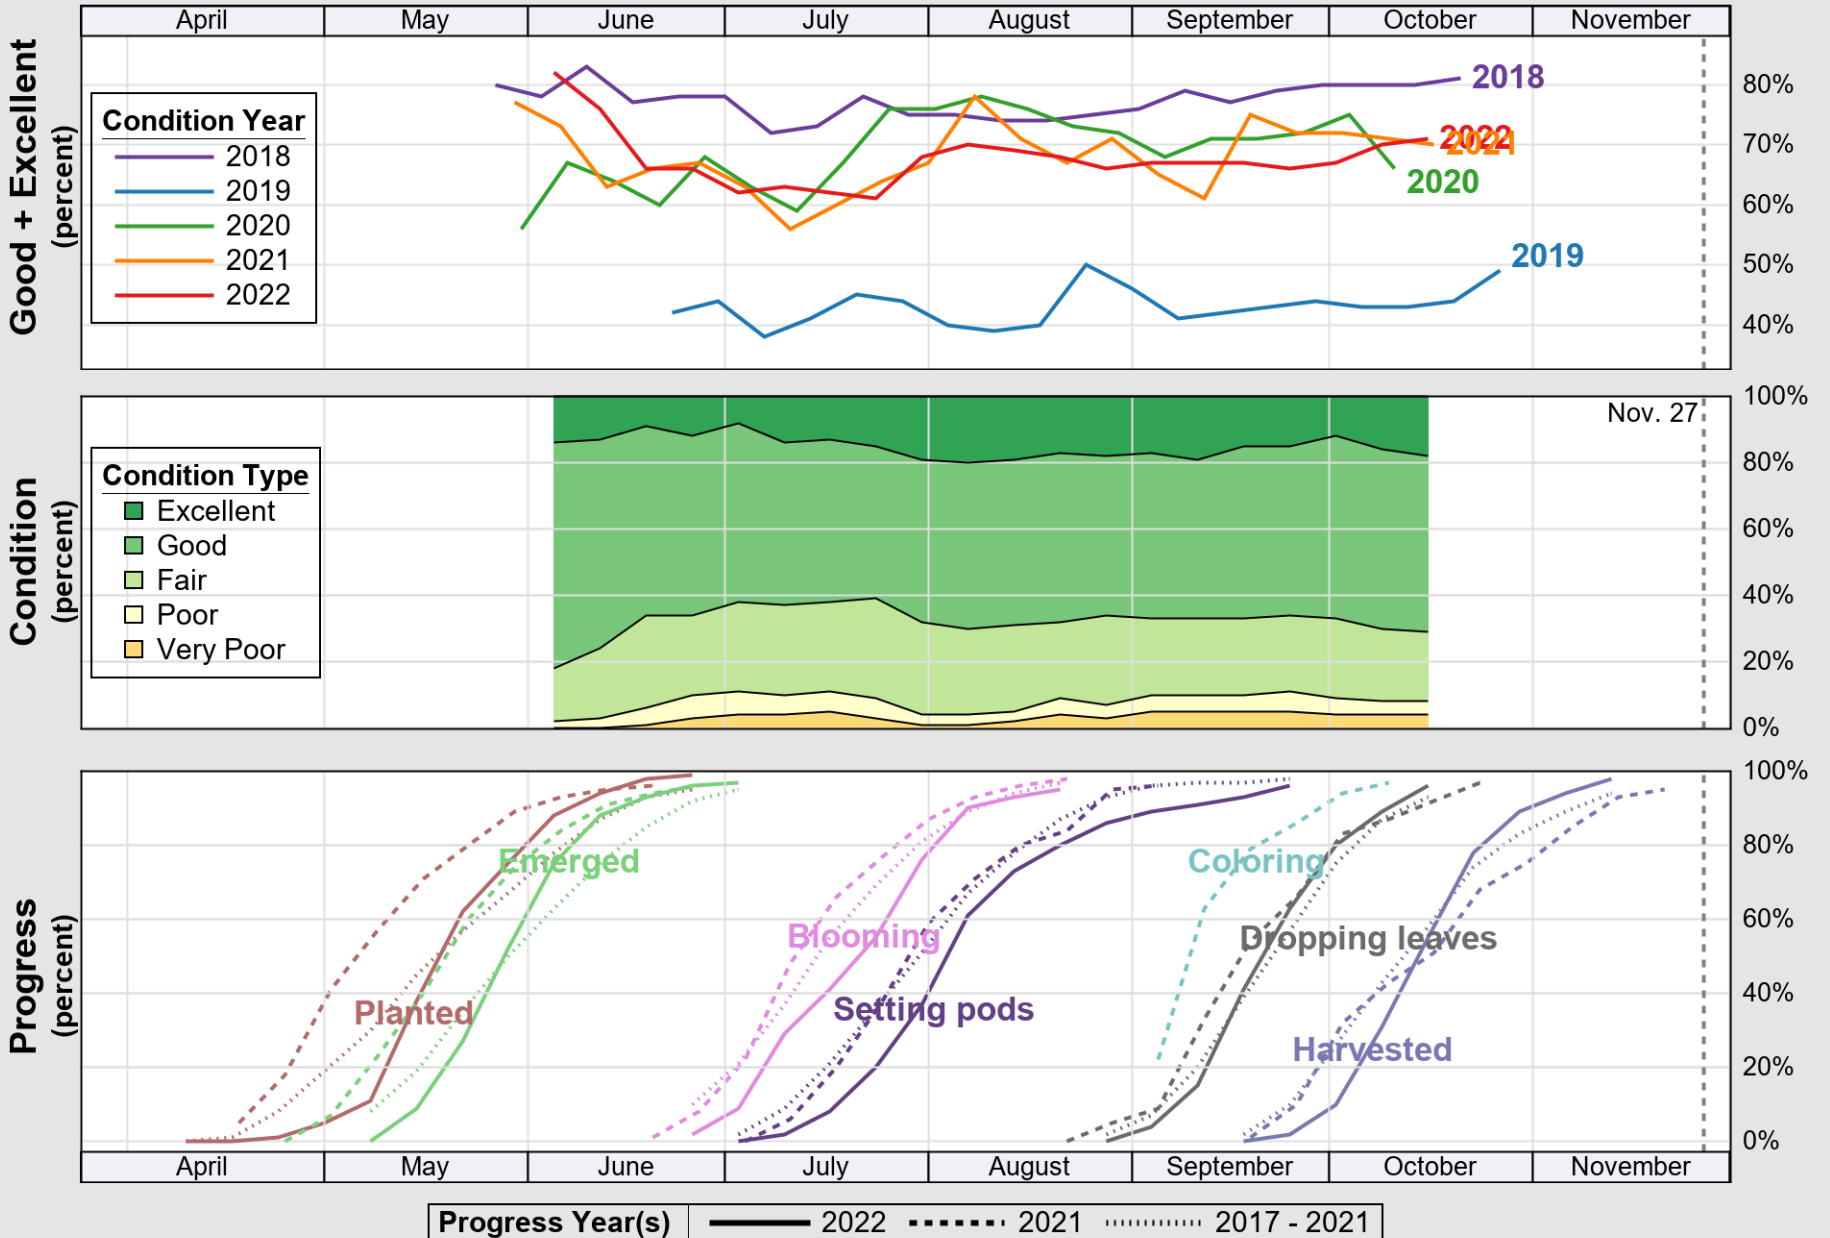

USDA

Crop Progress and Condition: Corn in Illinois , 2022

NASS

Source: National Agricultural Statistics Service (NASS), Crop Progress Report

USDA

Crop Progress and Condition: Pasture and Range in Illinois , 2022

NASS

Source: National Agricultural Statistics Service (NASS), Crop Progress Report

USDA

Crop Progress and Condition: Soybeans in Illinois , 2022

NASS

Source: National Agricultural Statistics Service (NASS), Crop Progress Report

USDA

Crop Progress and Condition: Winter Wheat in Illinois , 2022

NASS

Source: National Agricultural Statistics Service (NASS), Crop Progress Report