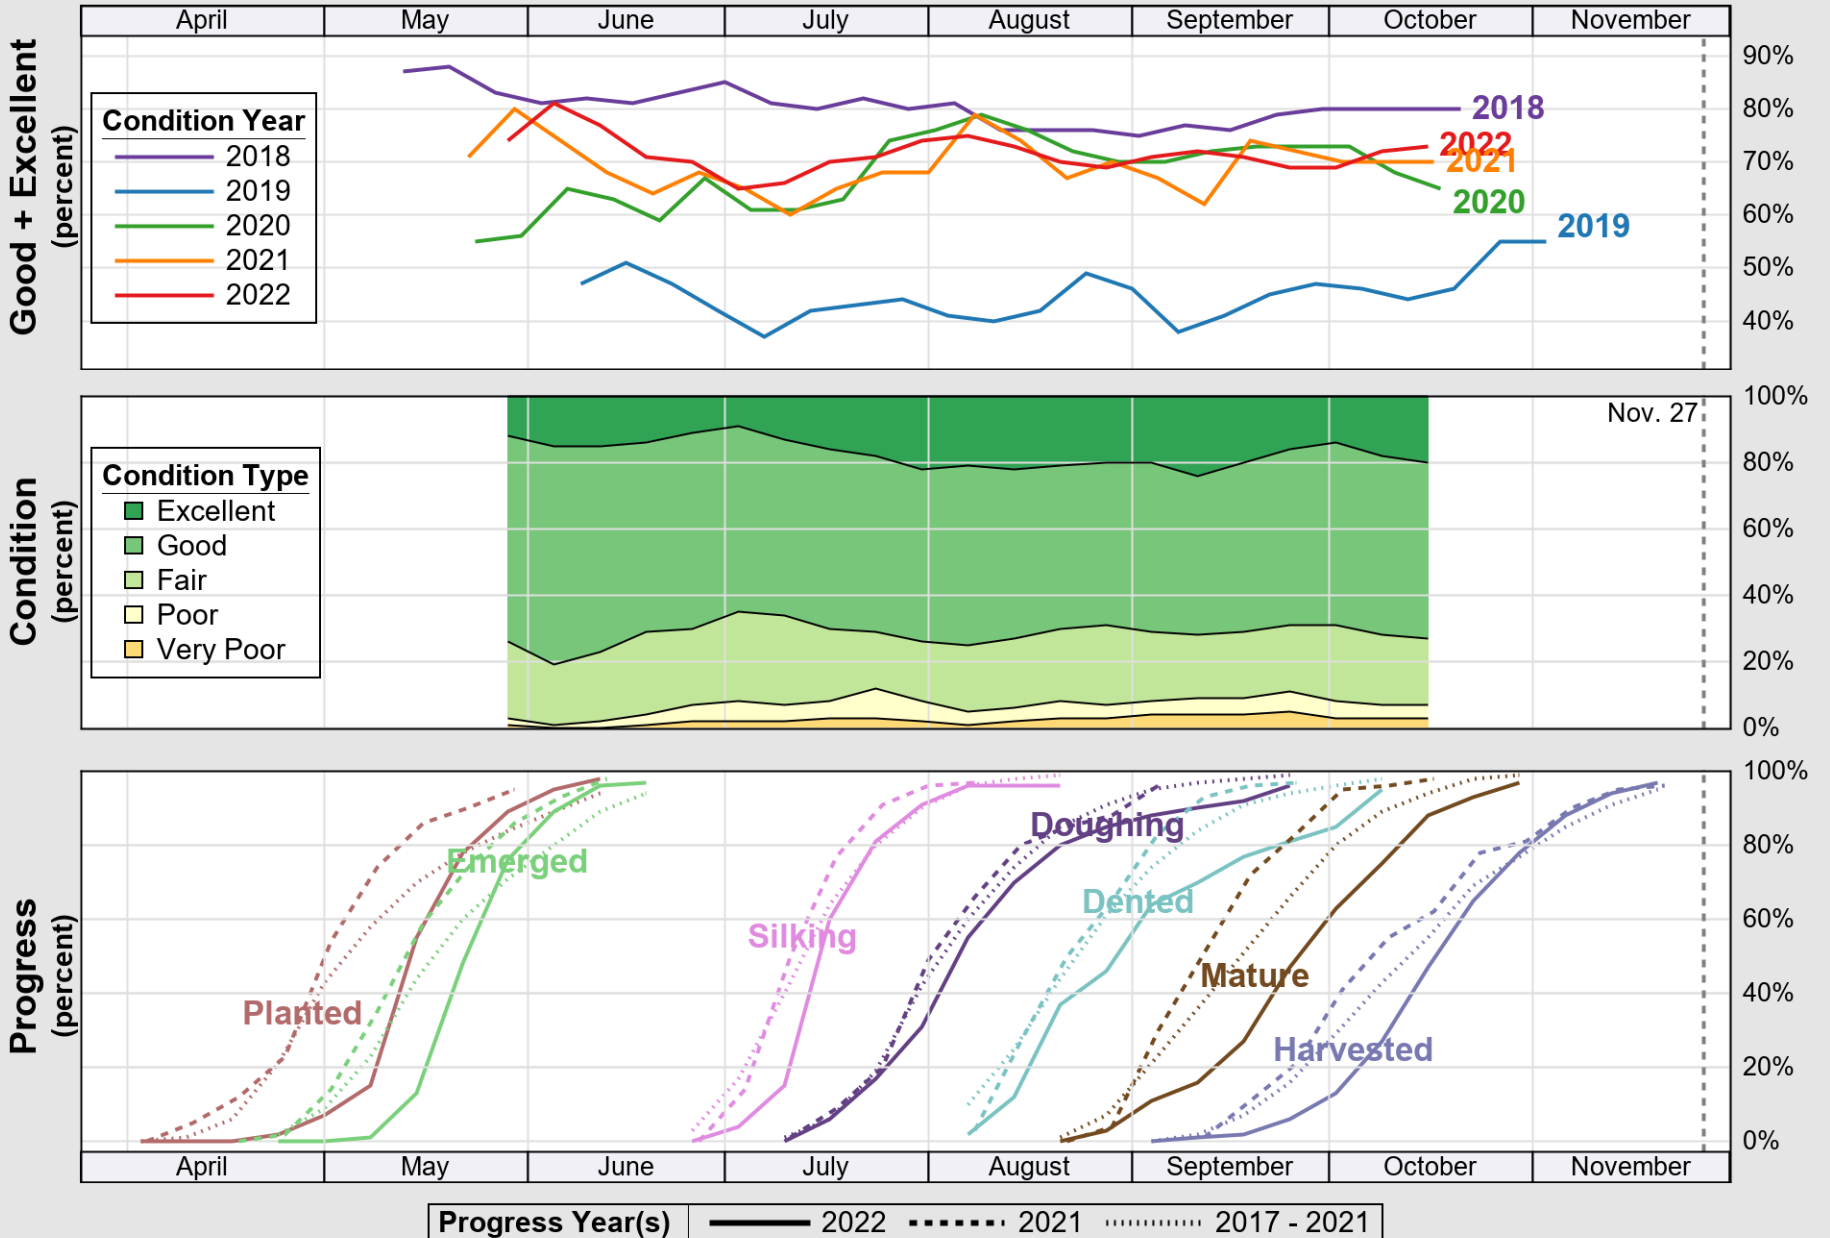

USDA

Crop Progress and Condition: Corn in Illinois , 2022

NASS

Source: National Agricultural Statistics Service (NASS), Crop Progress Report

USDA

Crop Progress and Condition: Pasture and Range in Illinois , 2022

NASS

Source: National Agricultural Statistics Service (NASS), Crop Progress Report

USDA

Crop Progress and Condition: Soybeans in Illinois , 2022

NASS

Source: National Agricultural Statistics Service (NASS), Crop Progress Report

USDA

Crop Progress and Condition: Winter Wheat in Illinois , 2022

NASS

Source: National Agricultural Statistics Service (NASS), Crop Progress Report