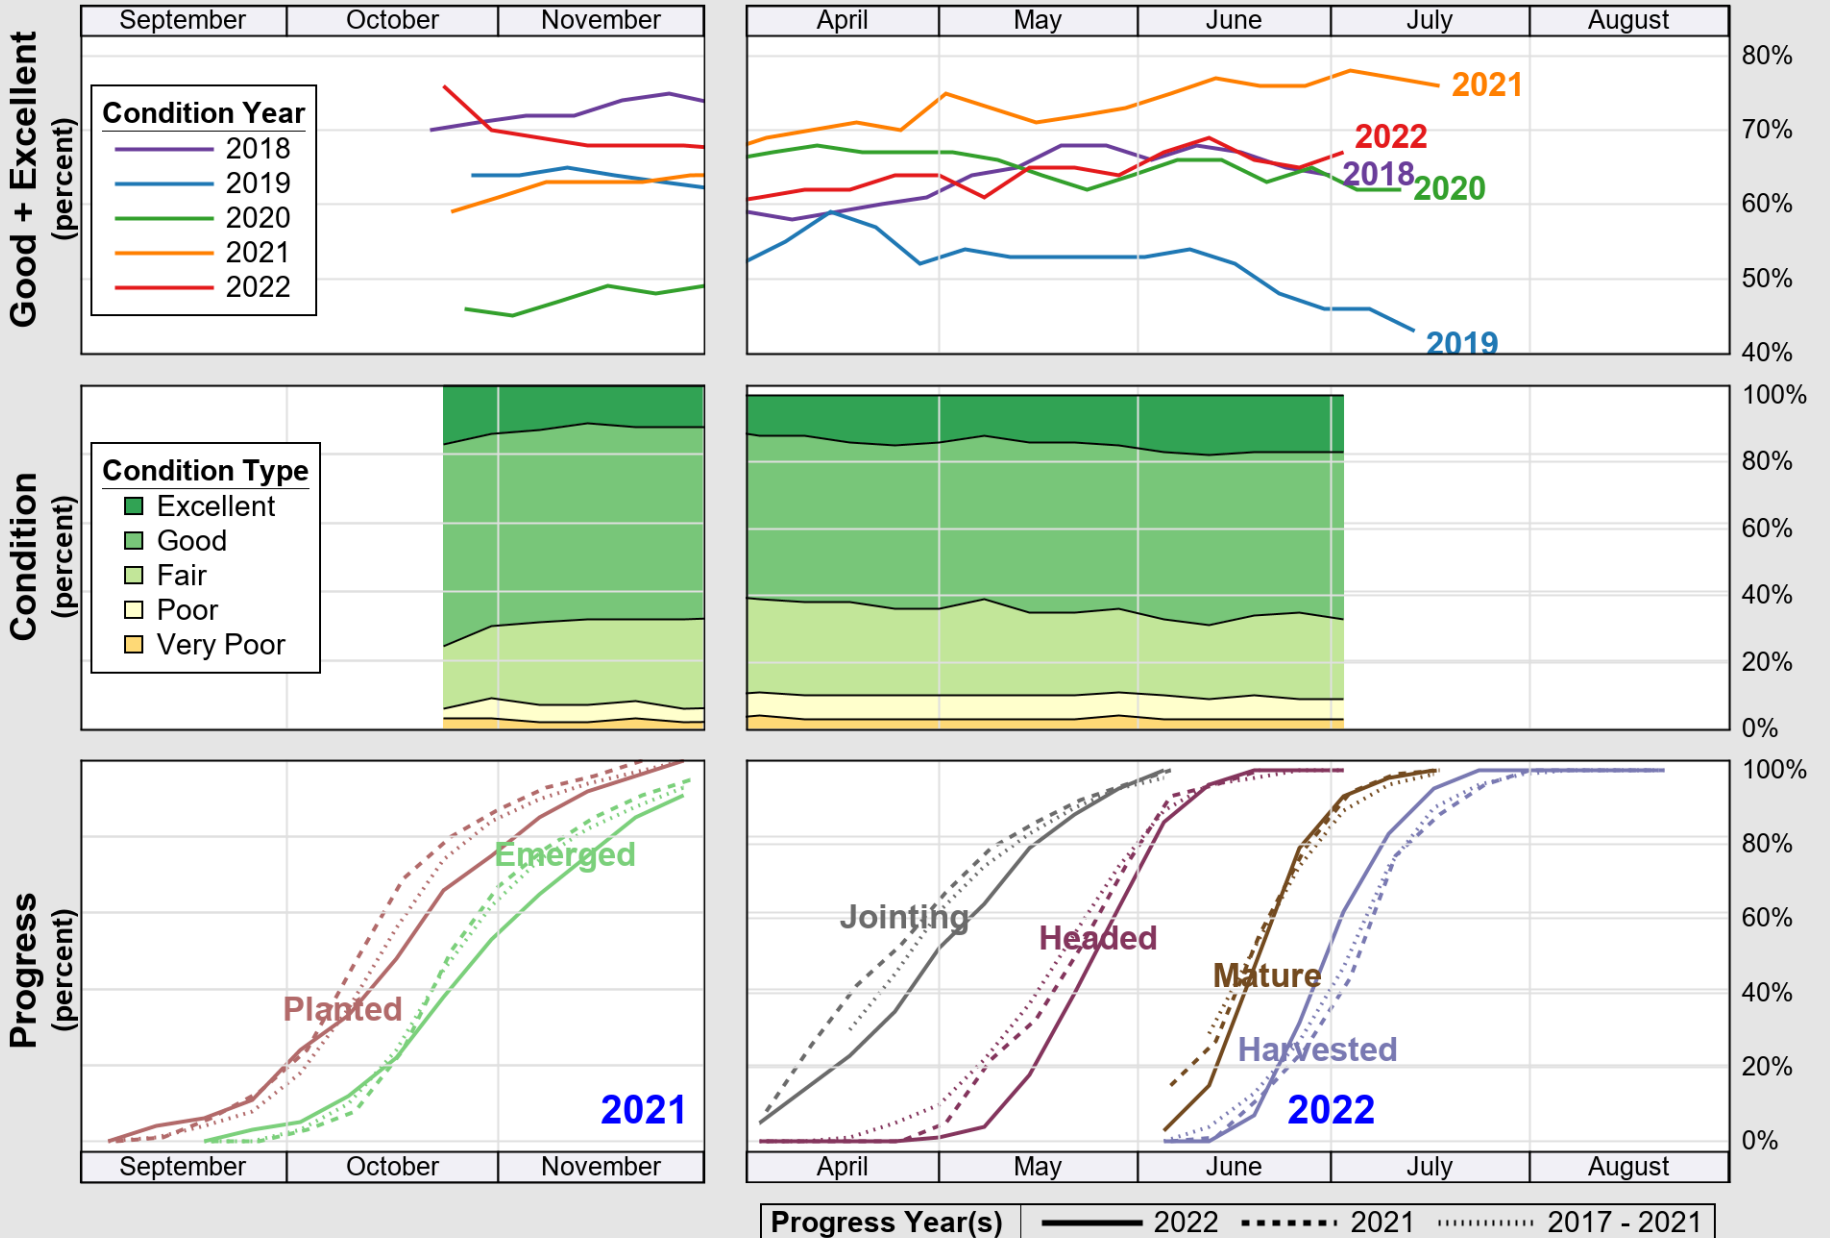

# Crop Progress and Condition: Pasture and Range in Indiana , 2022

NASS

Source: National Agricultural Statistics Service (NASS), Crop Progress Report

USDA

# Crop Progress and Condition: Soybeans in Indiana , 2022

NASS

Source: National Agricultural Statistics Service (NASS), Crop Progress Report

USDA

# Crop Progress and Condition: Winter Wheat in Indiana , 2022

NASS

Source: National Agricultural Statistics Service (NASS), Crop Progress Report