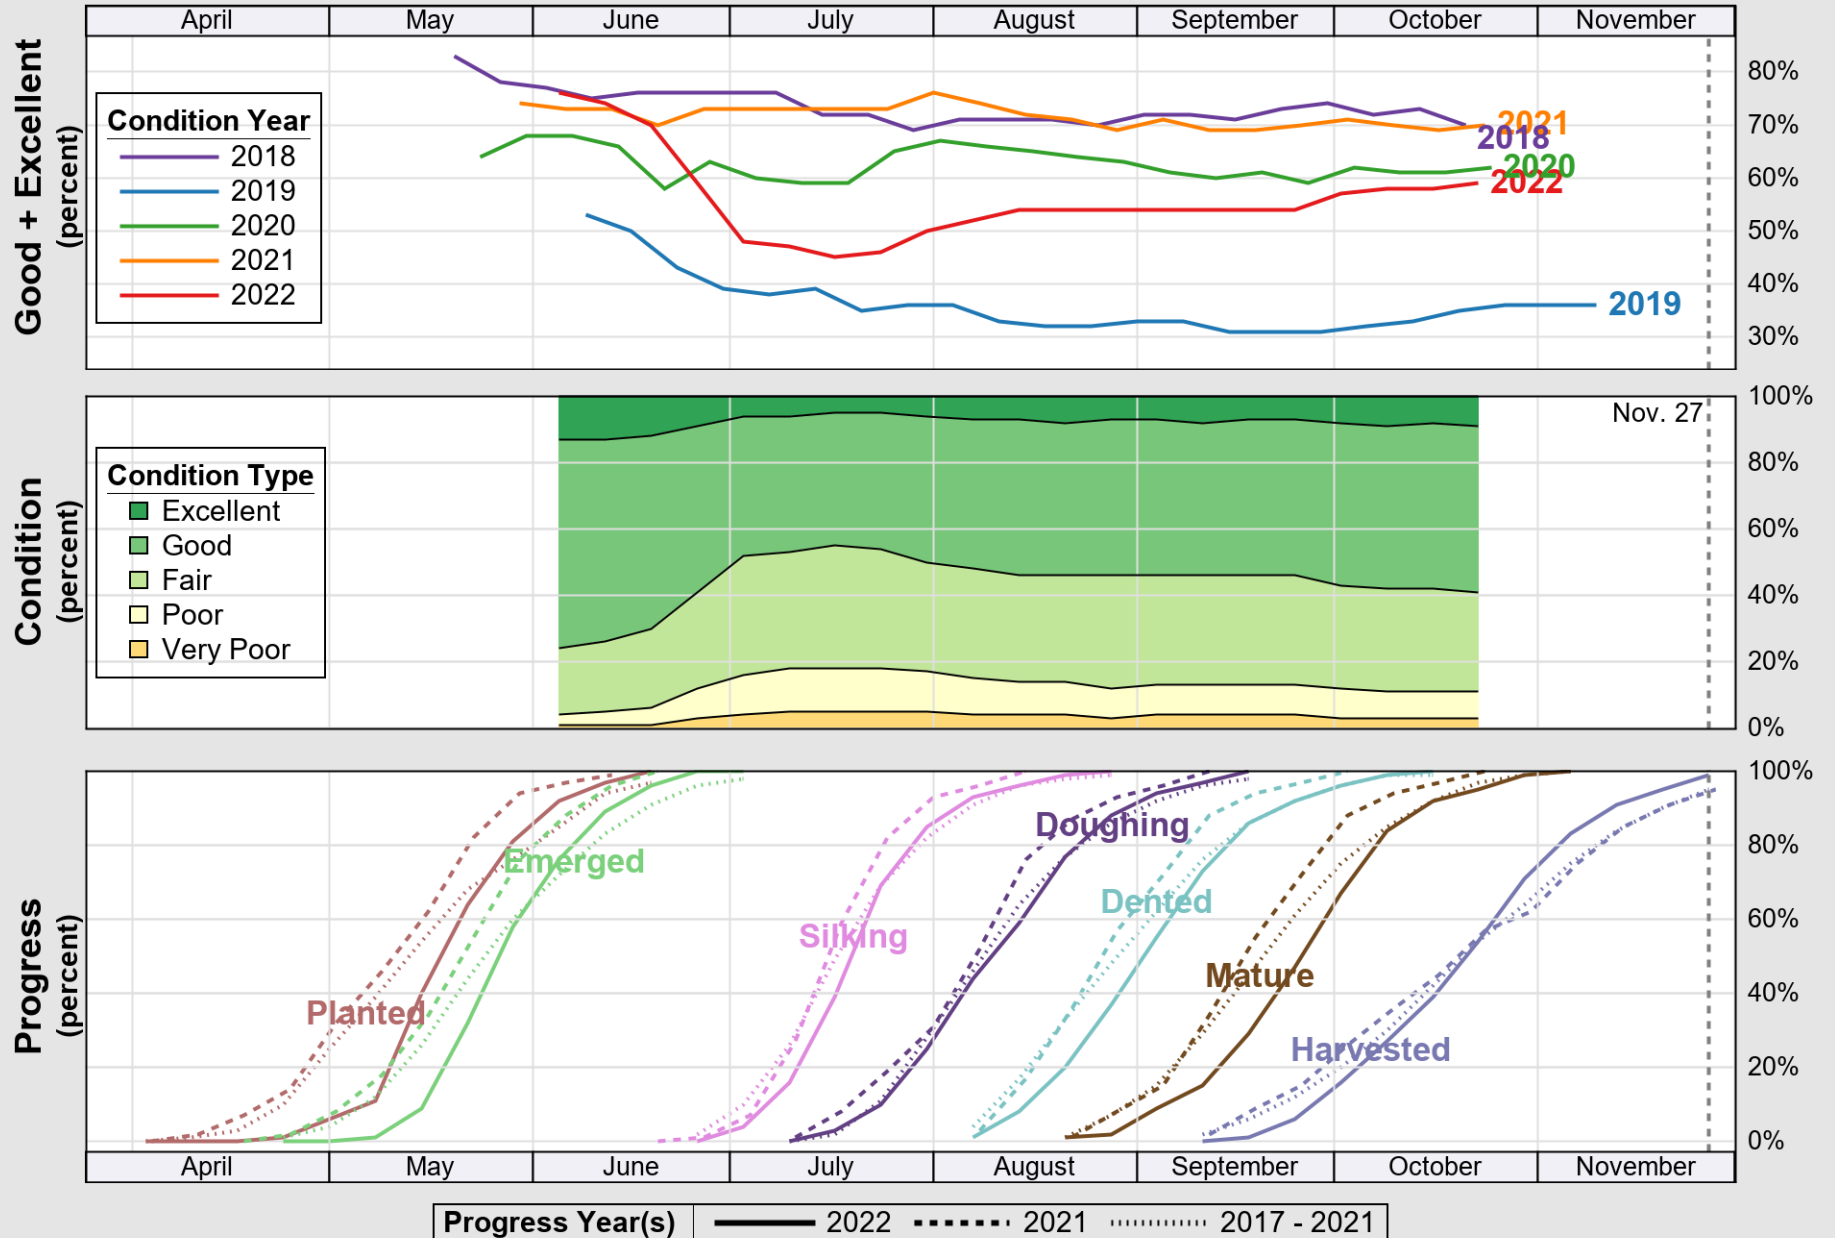

# Crop Progress and Condition: Corn in Indiana , 2022

NASS

Source: National Agricultural Statistics Service (NASS), Crop Progress Report

USDA

# Crop Progress and Condition: Pasture and Range in Indiana , 2022

NASS

Source: National Agricultural Statistics Service (NASS), Crop Progress Report

USDA