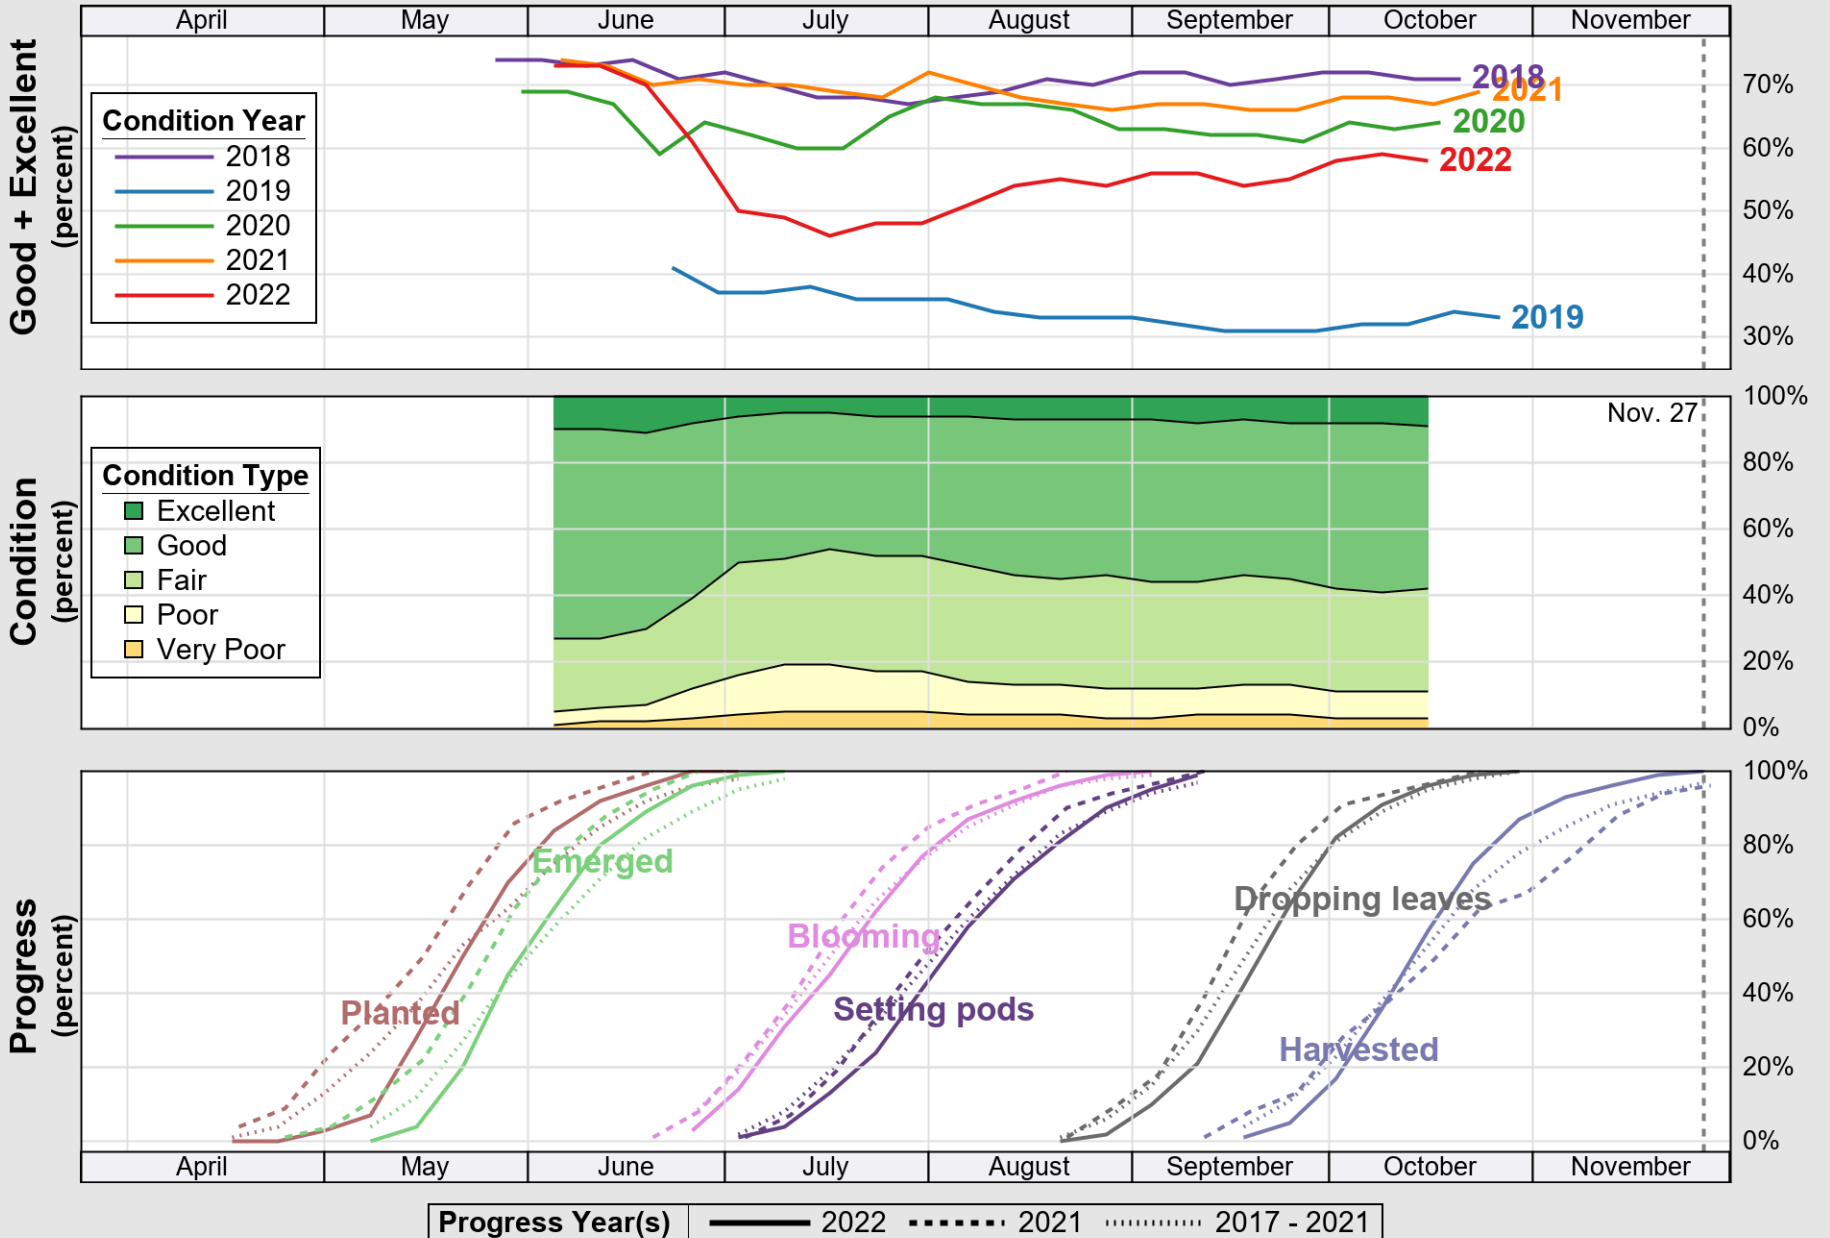

# Crop Progress and Condition: Corn in Indiana , 2022

NASS

Source: National Agricultural Statistics Service (NASS), Crop Progress Report

USDA

# Crop Progress and Condition: Pasture and Range in Indiana , 2022

NASS

Source: National Agricultural Statistics Service (NASS), Crop Progress Report

USDA

# Crop Progress and Condition: Soybeans in Indiana , 2022

NASS

Source: National Agricultural Statistics Service (NASS), Crop Progress Report

USDA

# Crop Progress and Condition: Winter Wheat in Indiana , 2022

NASS

Source: National Agricultural Statistics Service (NASS), Crop Progress Report