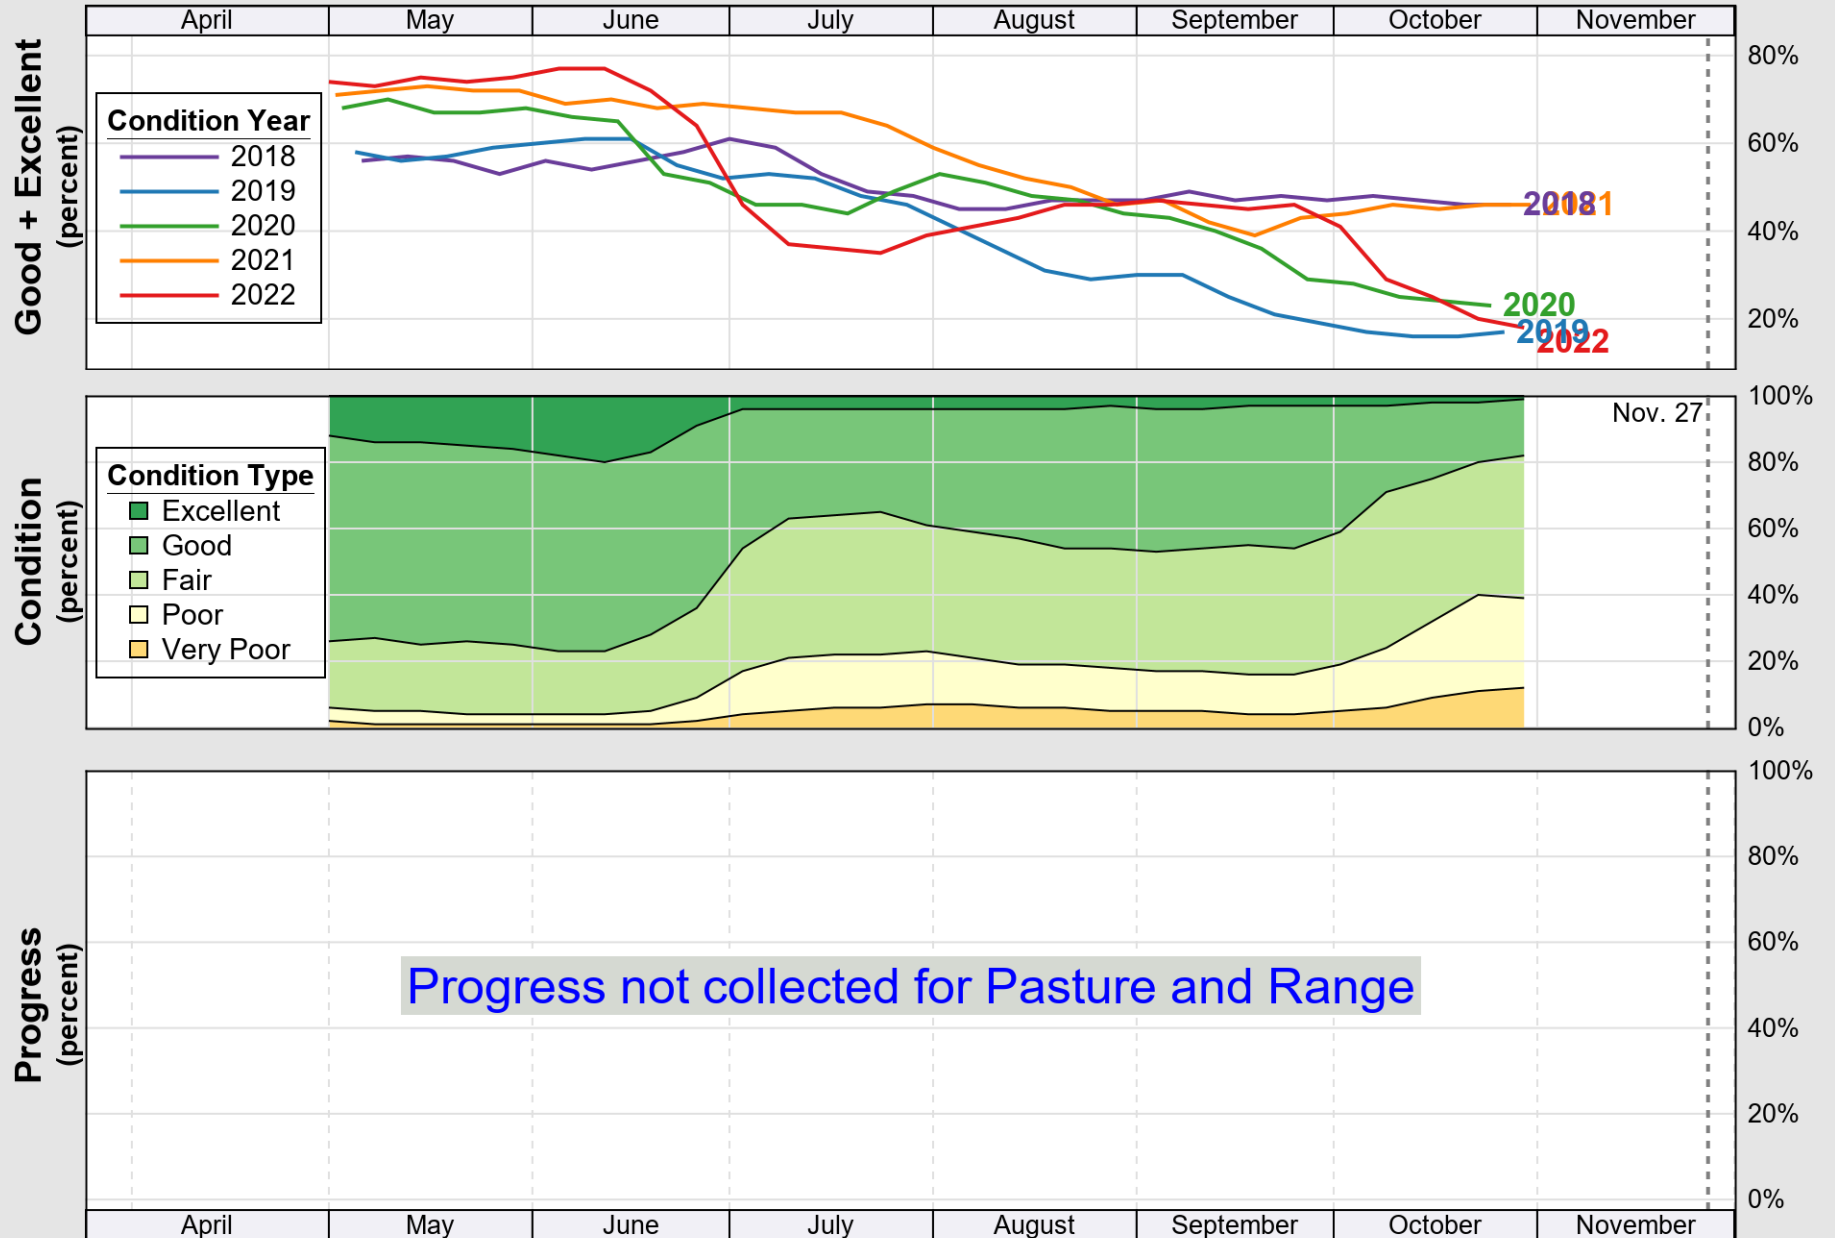

# Crop Progress and Condition: Corn in Indiana , 2022

NASS

Source: National Agricultural Statistics Service (NASS), Crop Progress Report

USDA

# Crop Progress and Condition: Pasture and Range in Indiana , 2022

NASS

Source: National Agricultural Statistics Service (NASS), Crop Progress Report

USDA