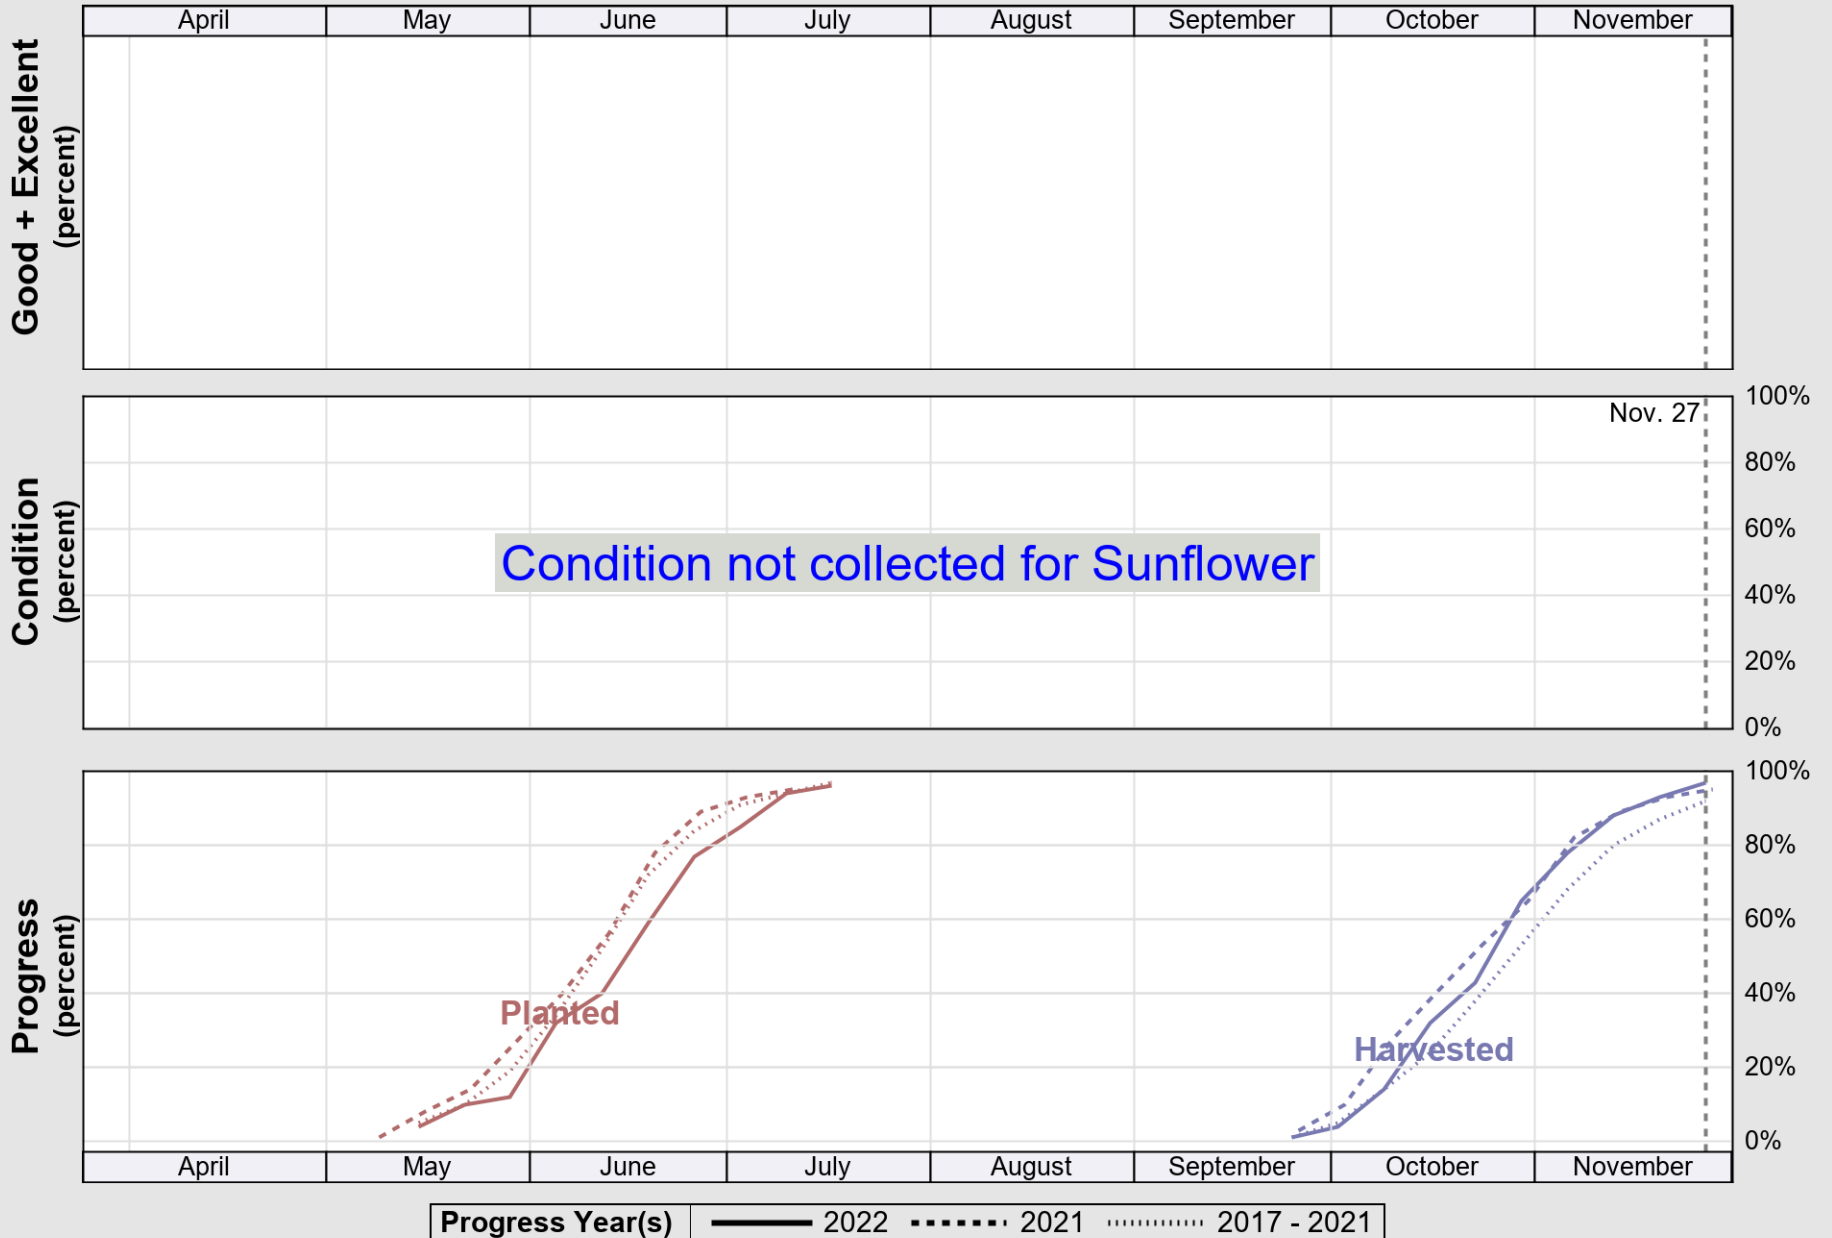

USDA

Crop Progress and Condition: Sunflower in Kansas , 2022

NASS

Source: National Agricultural Statistics Service (NASS), Crop Progress Report