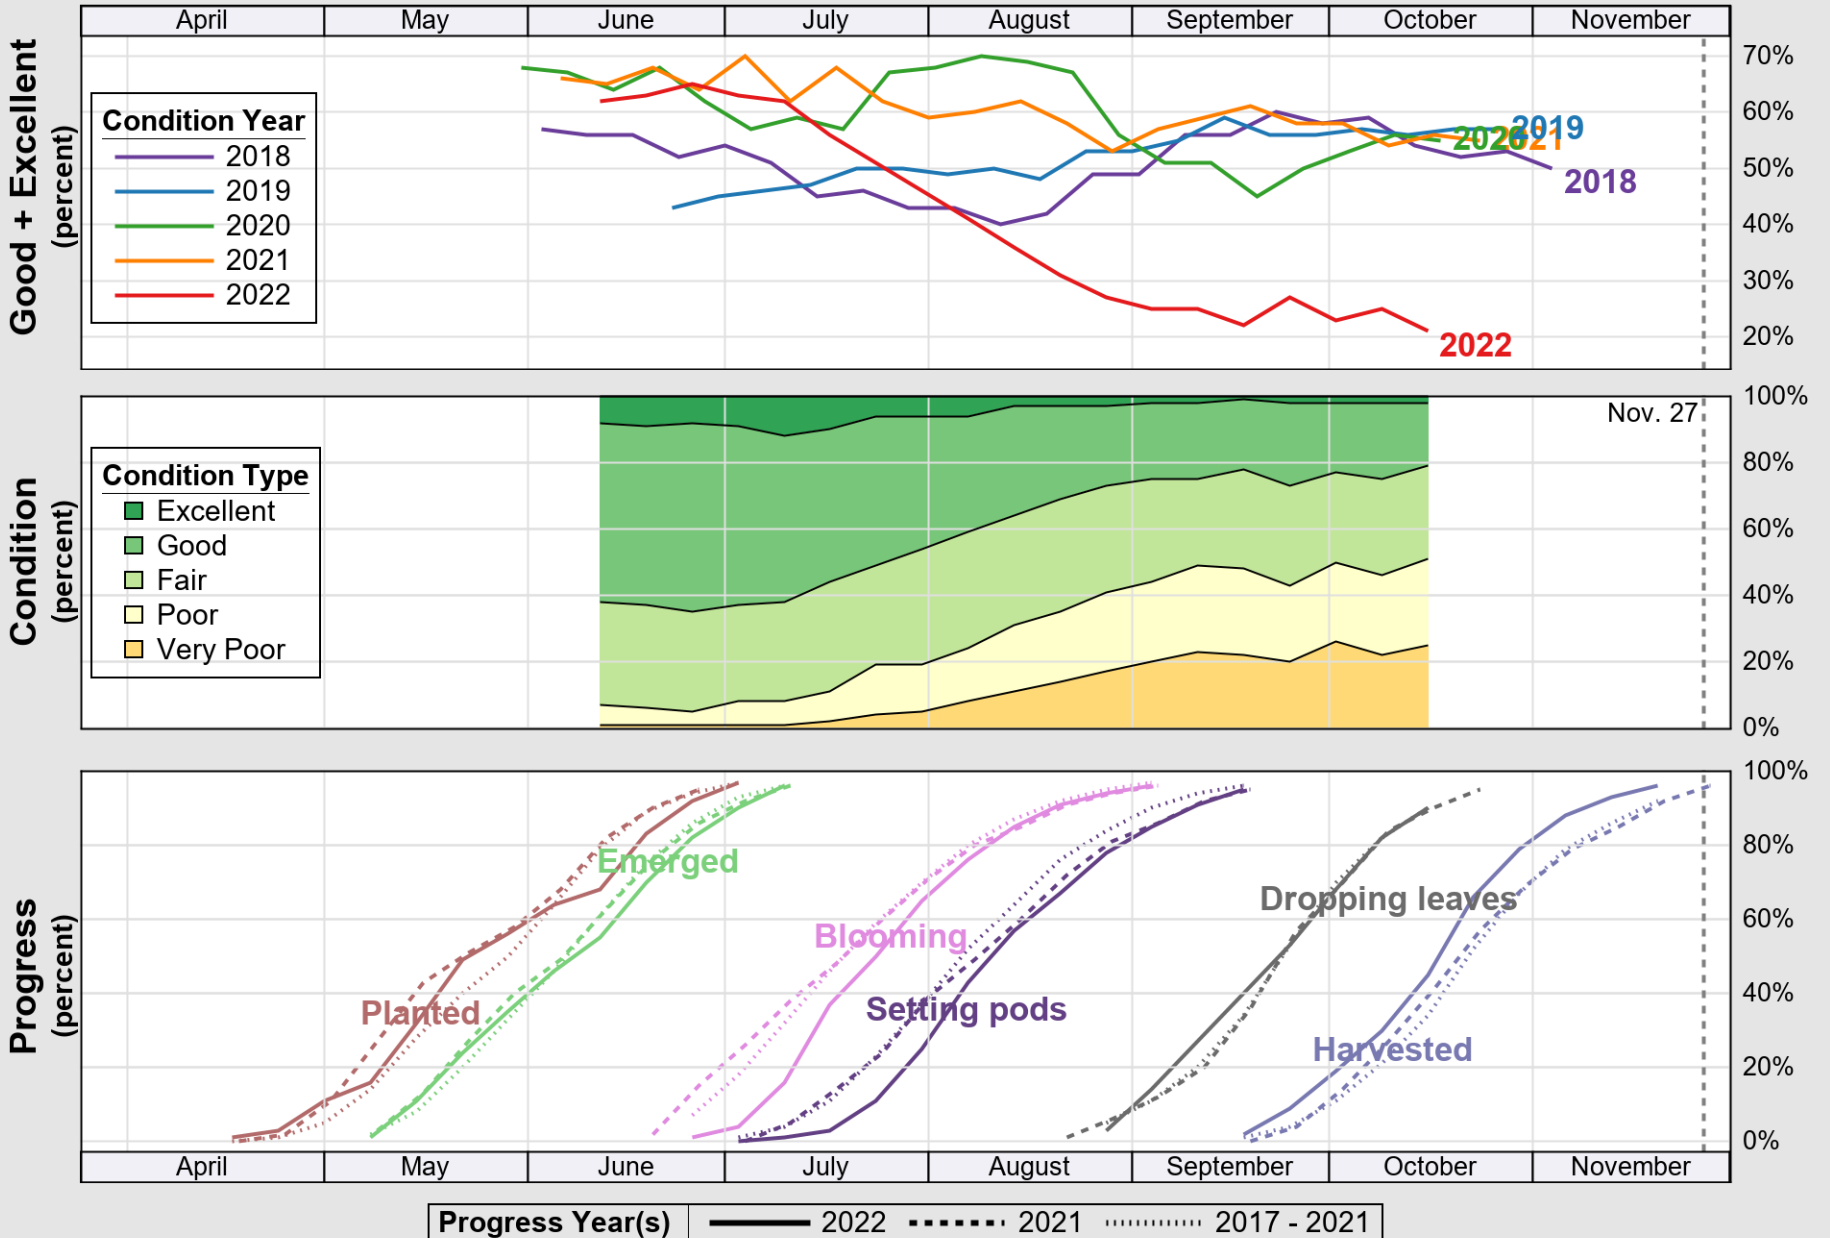

# Crop Progress and Condition: Pasture and Range in Kansas , 2022

NASS

Source: National Agricultural Statistics Service (NASS), Crop Progress Report

USDA

# Crop Progress and Condition: Sorghum in Kansas , 2022

NASS

Source: National Agricultural Statistics Service (NASS), Crop Progress Report

USDA

# Crop Progress and Condition: Soybeans in Kansas , 2022

NASS

Source: National Agricultural Statistics Service (NASS), Crop Progress Report

USDA