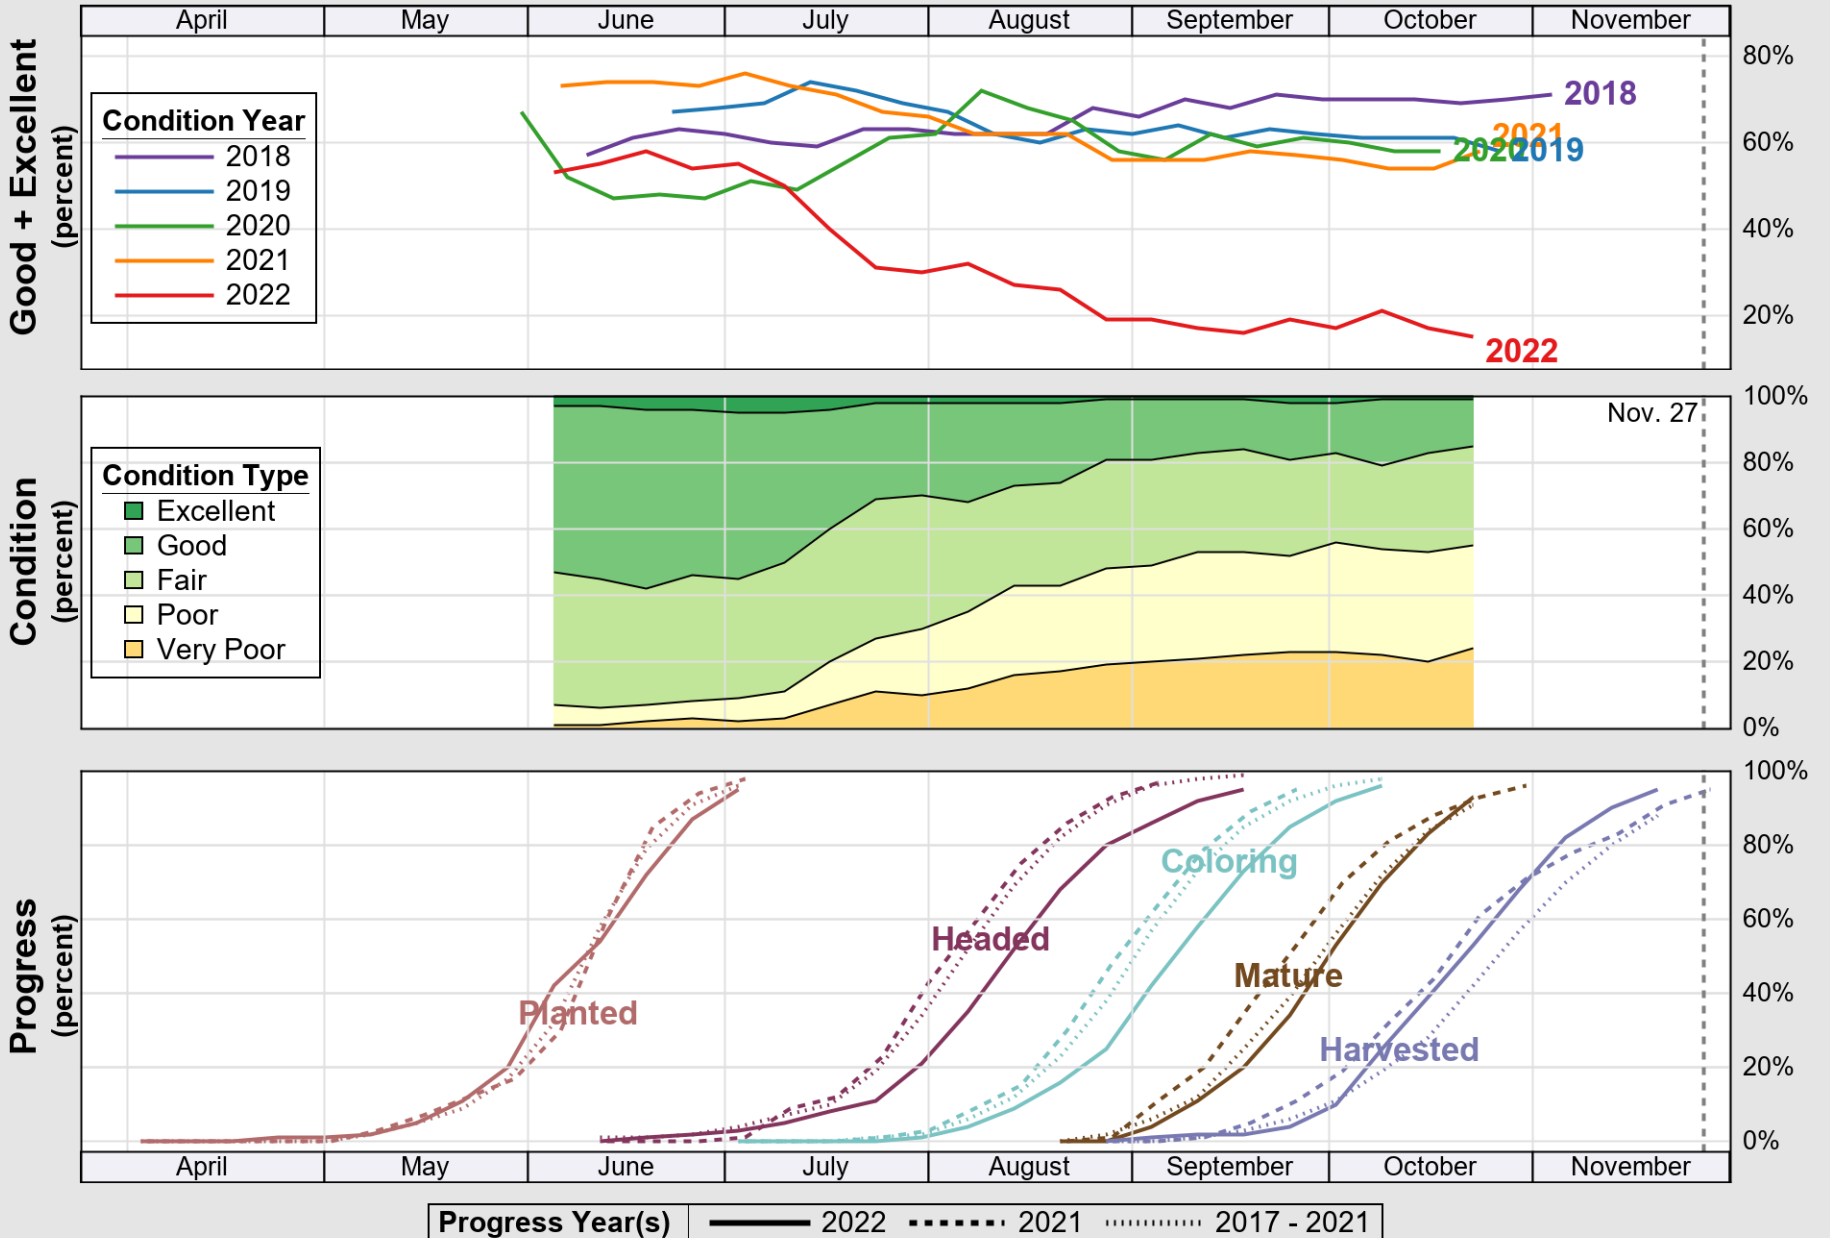

# Crop Progress and Condition: Pasture and Range in Kansas , 2022

NASS

Source: National Agricultural Statistics Service (NASS), Crop Progress Report

USDA

# Crop Progress and Condition: Sorghum in Kansas , 2022

NASS

Source: National Agricultural Statistics Service (NASS), Crop Progress Report

USDA