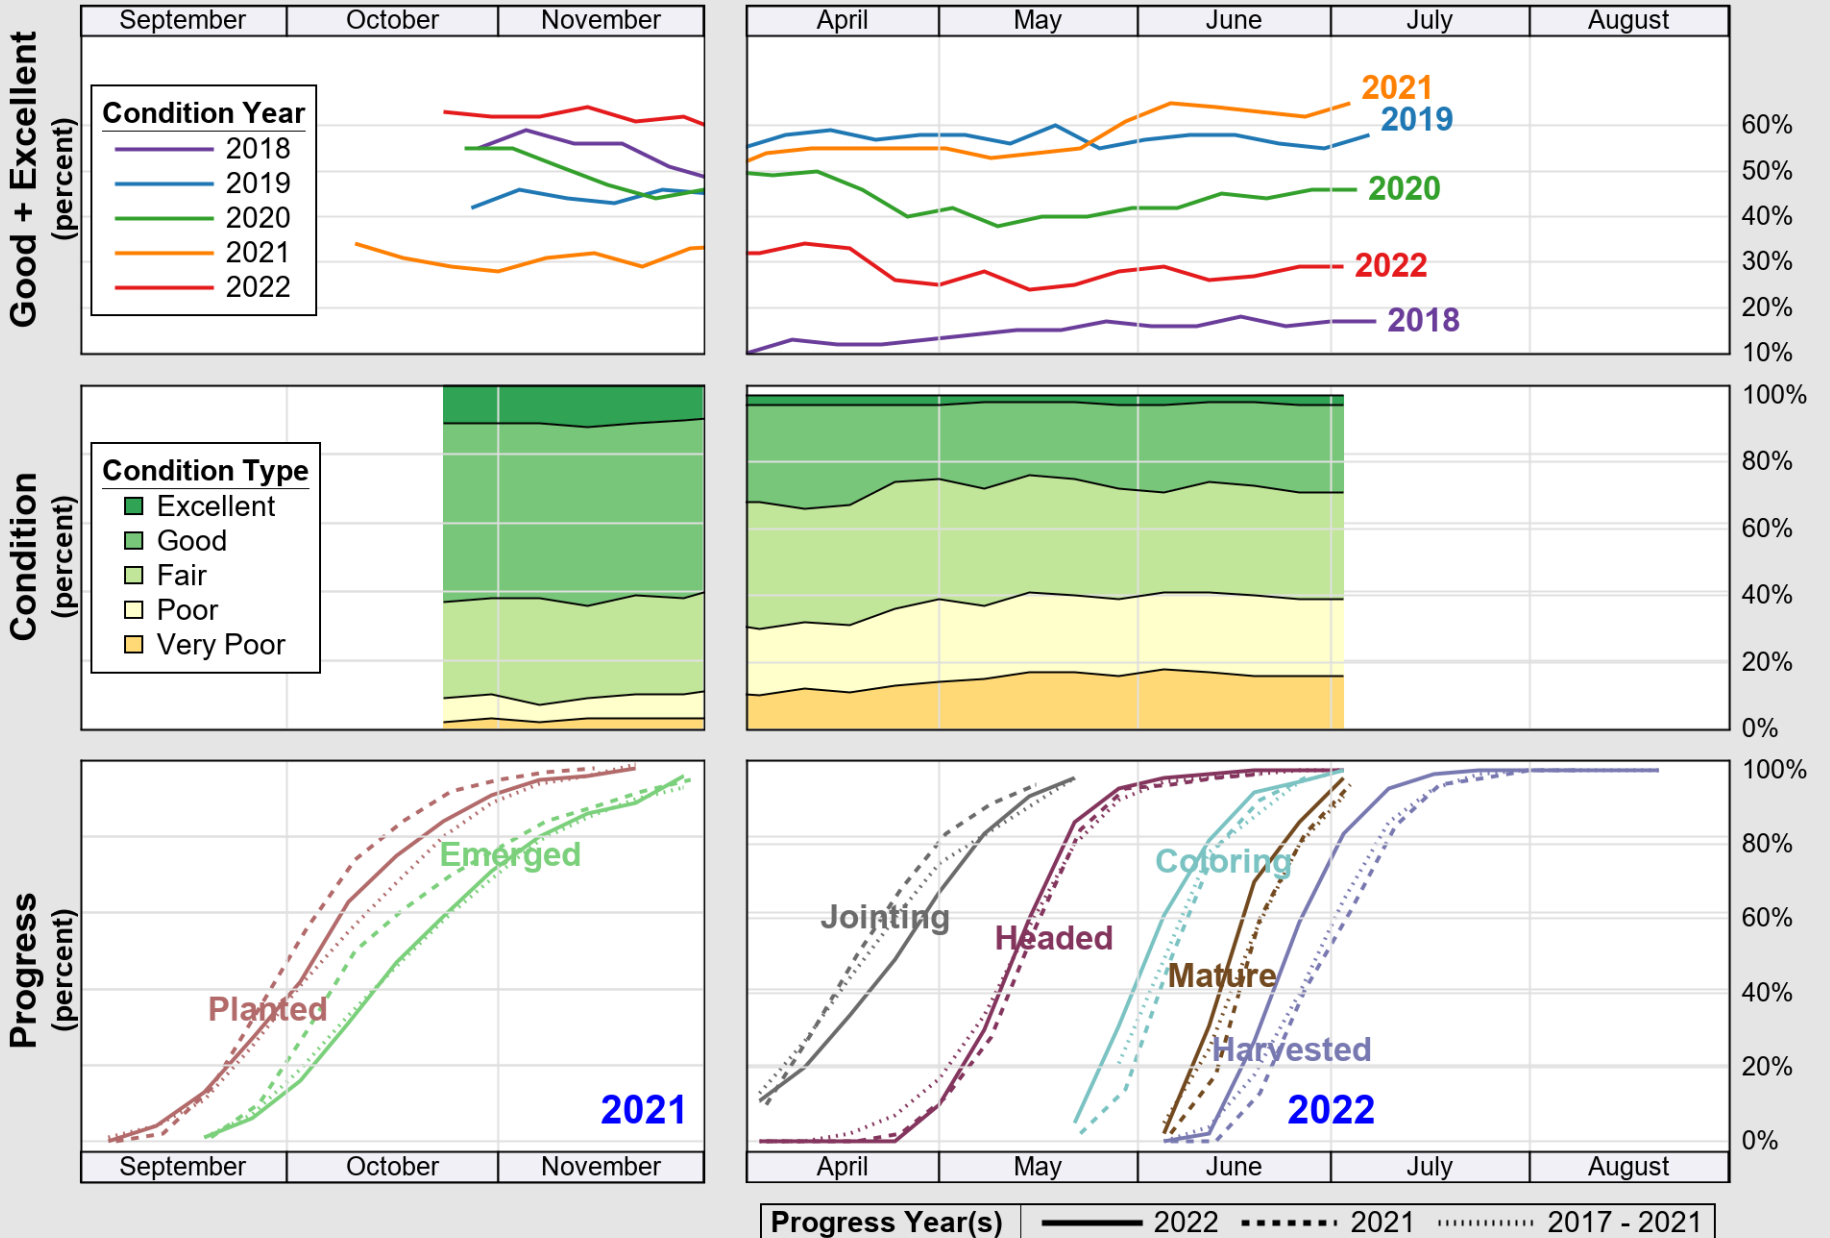

# Crop Progress and Condition: Soybeans in Kansas , 2022

NASS

Source: National Agricultural Statistics Service (NASS), Crop Progress Report

USDA

### Crop Progress and Condition: Sunflower in Kansas , 2022

NASS

Source: National Agricultural Statistics Service (NASS), Crop Progress Report

USDA

# Crop Progress and Condition: Winter Wheat in Kansas , 2022

NASS

Source: National Agricultural Statistics Service (NASS), Crop Progress Report