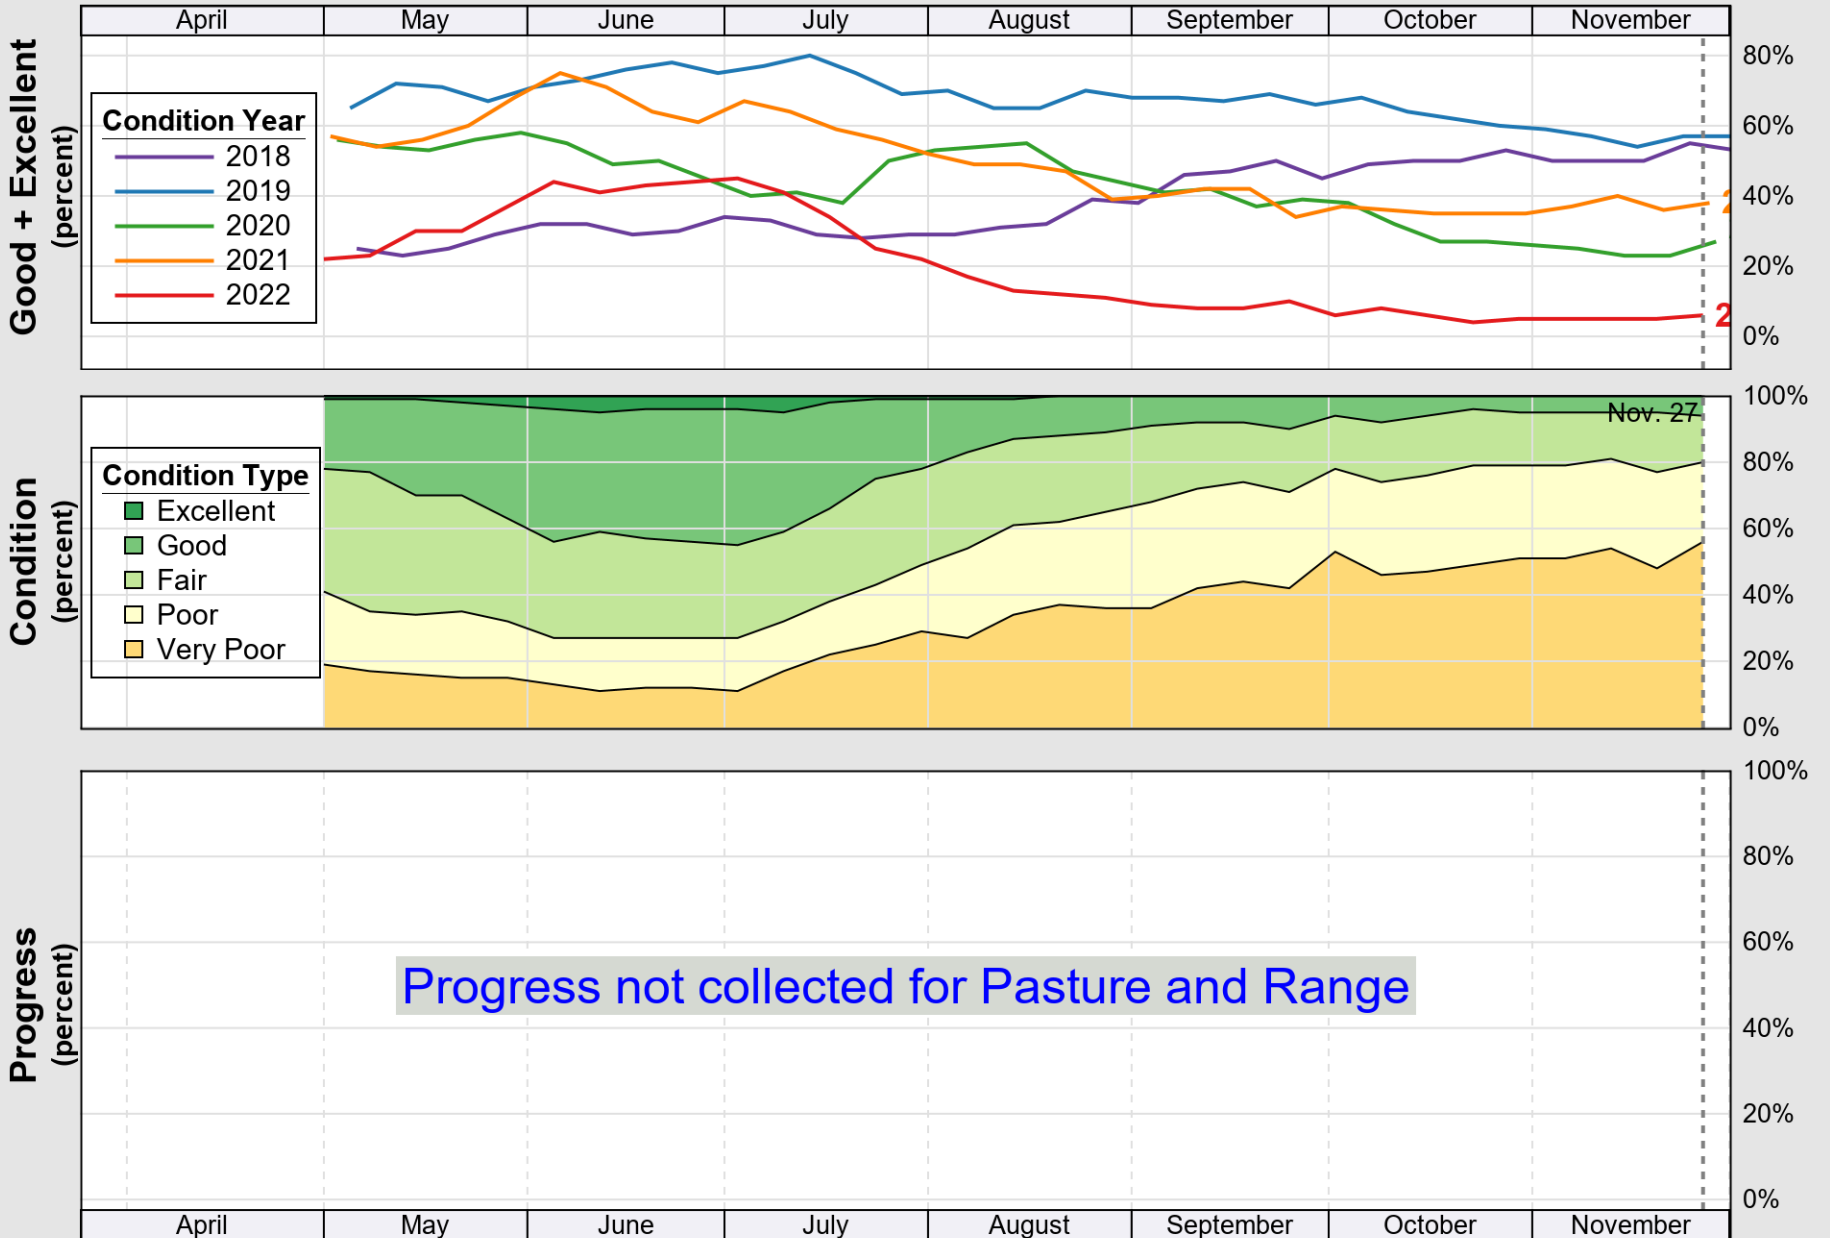

# Crop Progress and Condition: Corn in Kansas , 2022

NASS

Source: National Agricultural Statistics Service (NASS), Crop Progress Report

USDA

# Crop Progress and Condition: Cotton in Kansas , 2022

NASS

Source: National Agricultural Statistics Service (NASS), Crop Progress Report

USDA

# Crop Progress and Condition: Pasture and Range in Kansas , 2022

NASS

Source: National Agricultural Statistics Service (NASS), Crop Progress Report

USDA