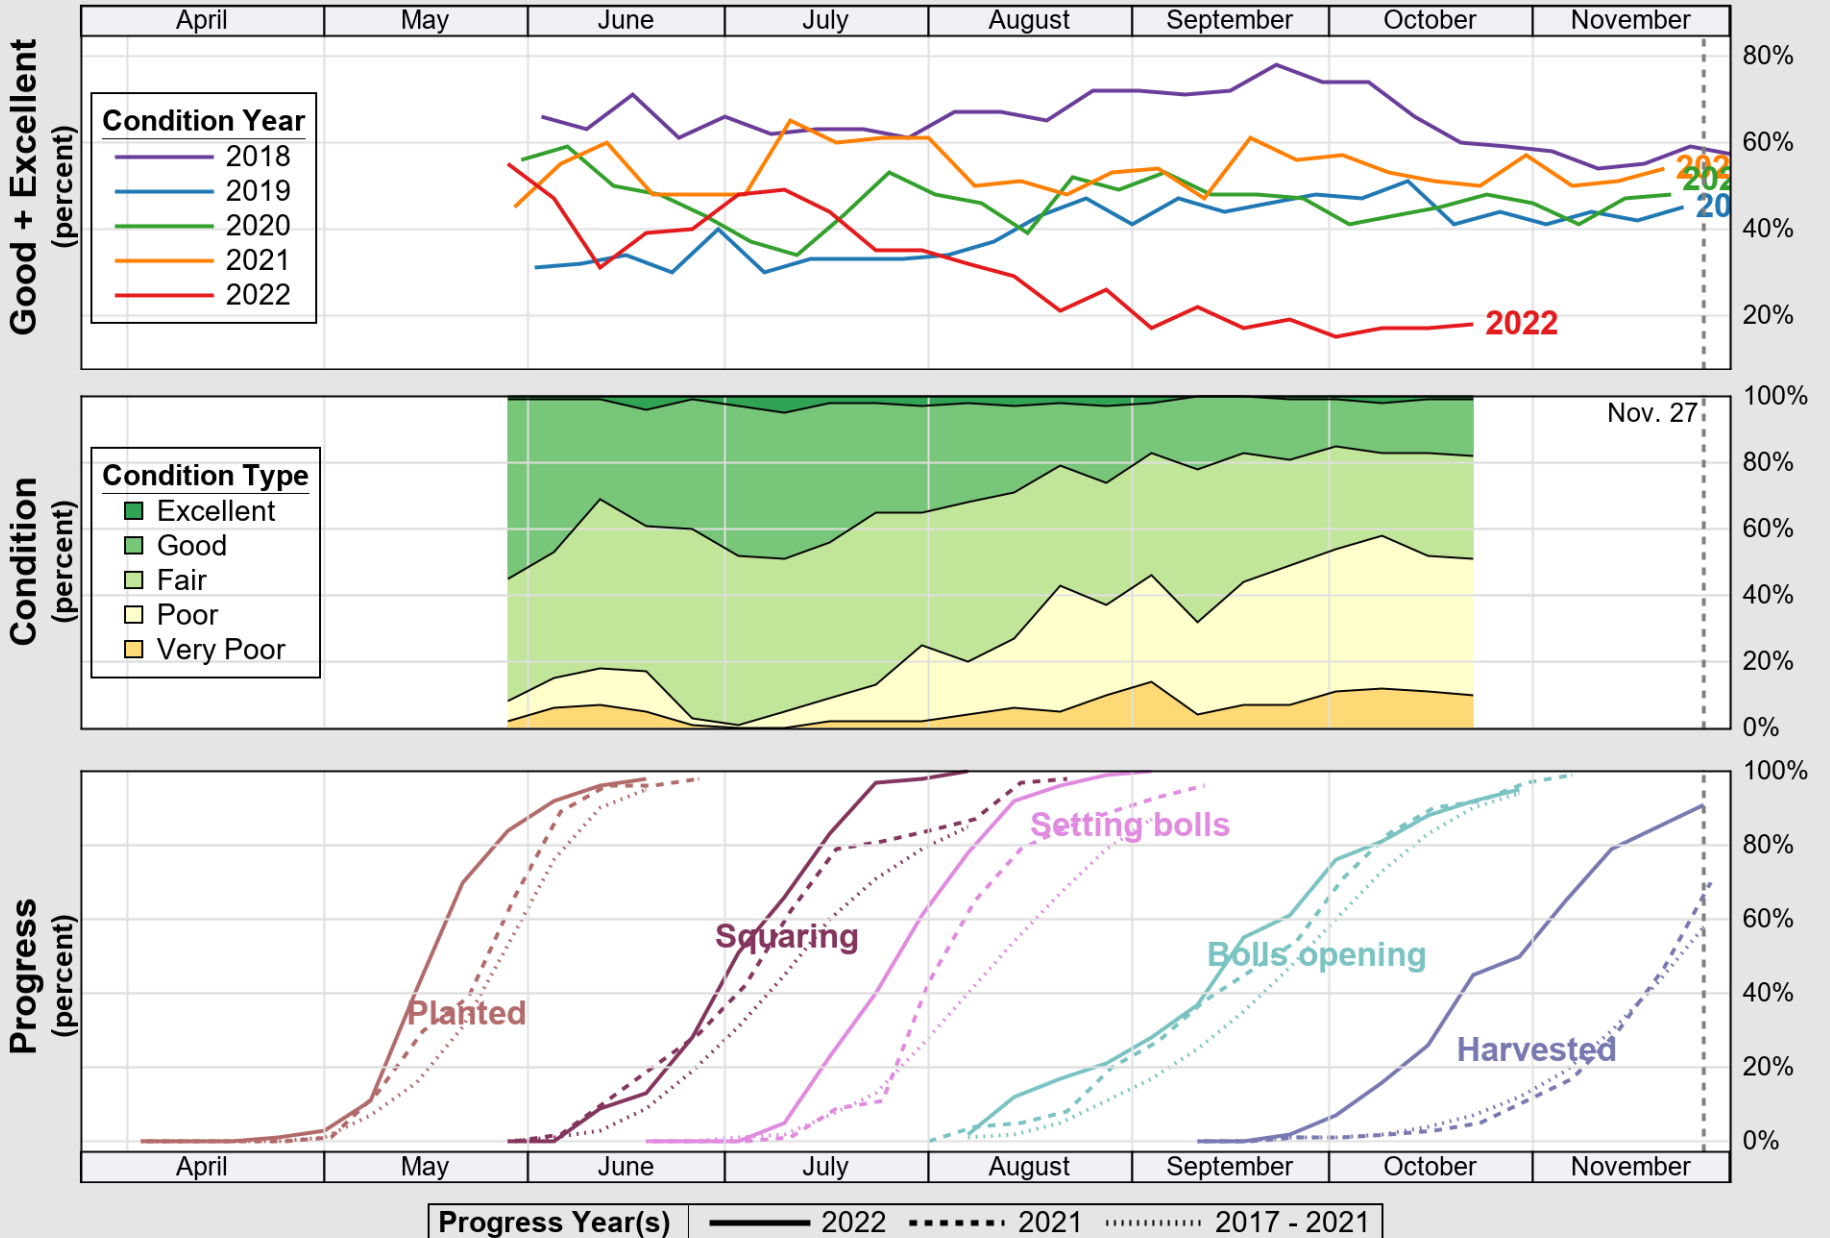

# Crop Progress and Condition: Corn in Kansas , 2022

NASS

Source: National Agricultural Statistics Service (NASS), Crop Progress Report

USDA

# Crop Progress and Condition: Cotton in Kansas , 2022

NASS

Source: National Agricultural Statistics Service (NASS), Crop Progress Report

USDA