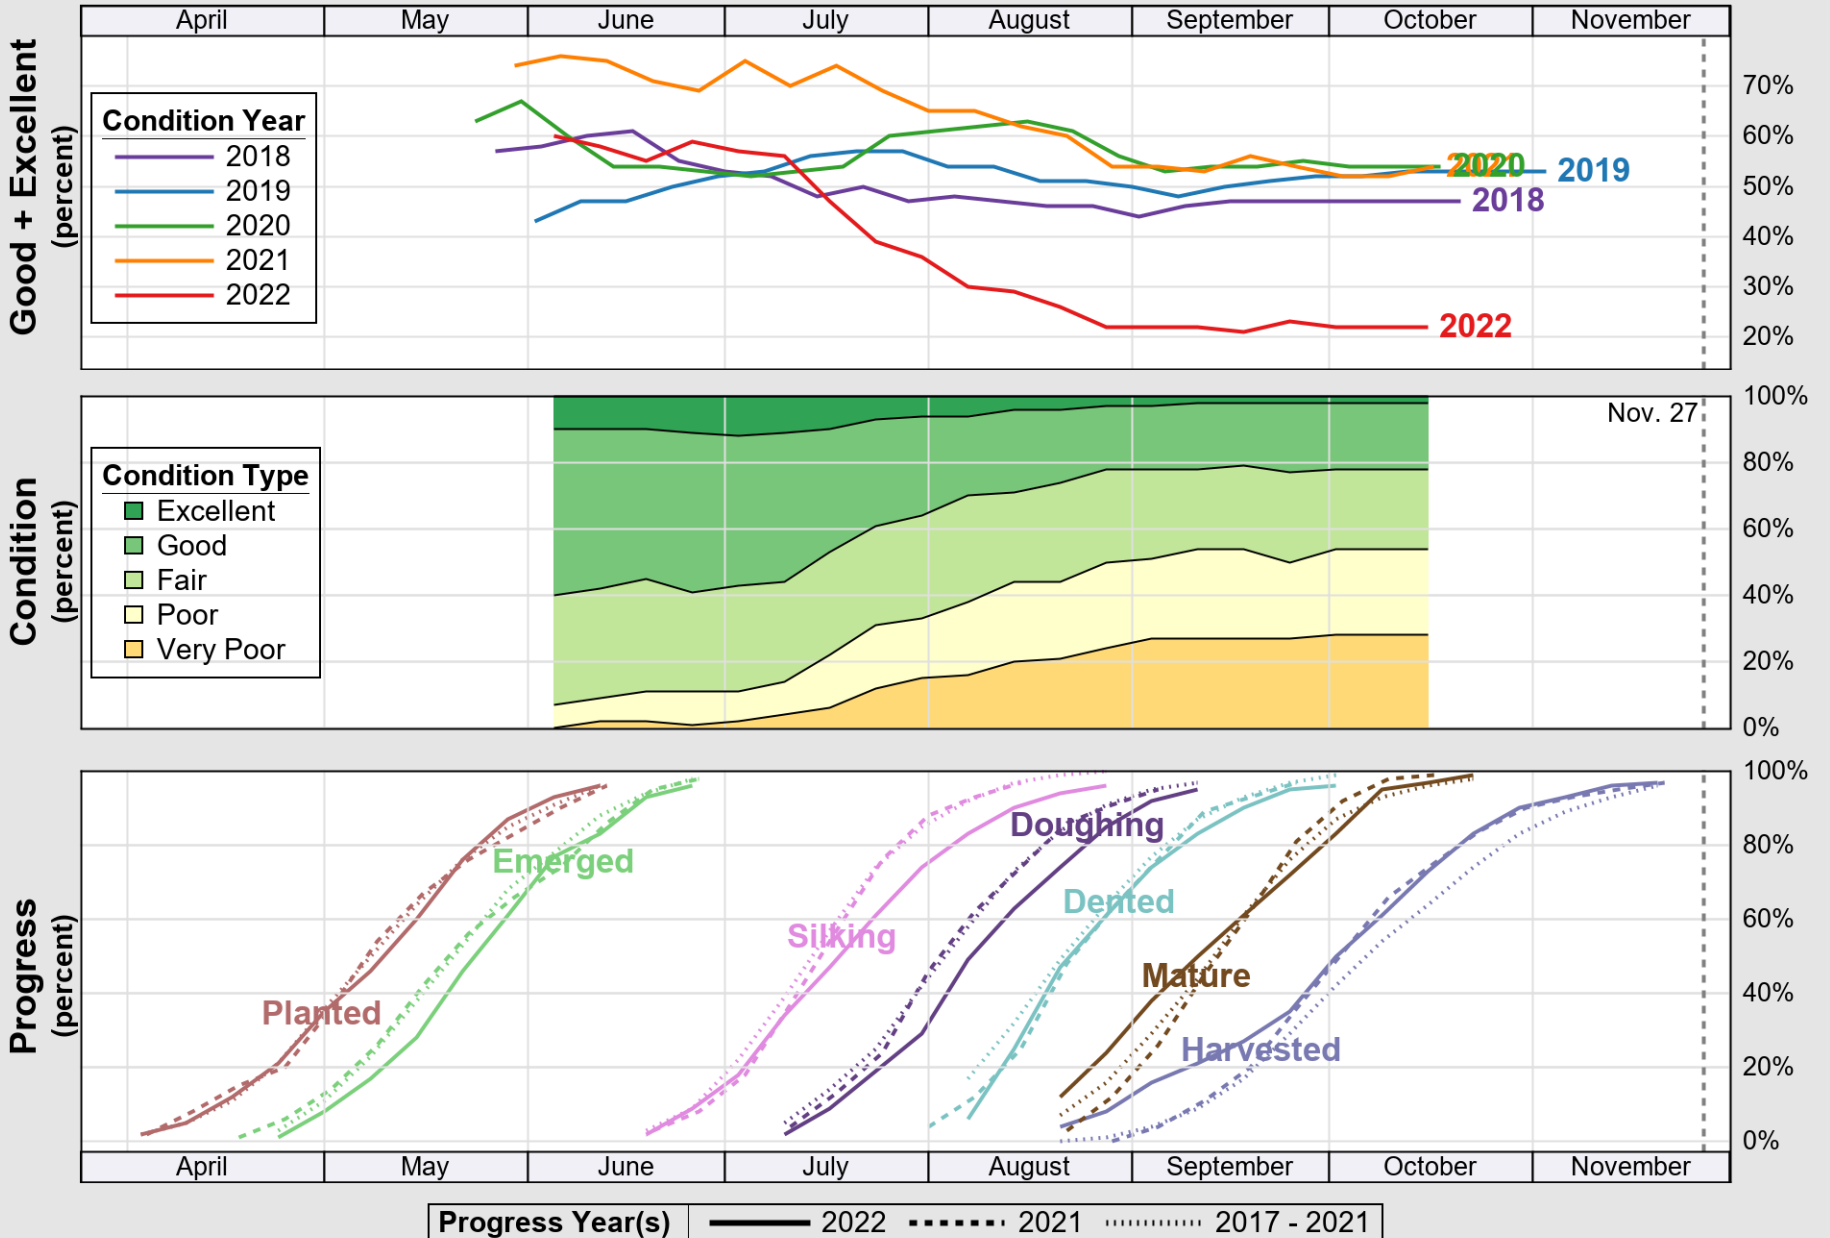

# Crop Progress and Condition: Corn in Kansas , 2022

NASS

Source: National Agricultural Statistics Service (NASS), Crop Progress Report

USDA

# Crop Progress and Condition: Cotton in Kansas , 2022

NASS

Source: National Agricultural Statistics Service (NASS), Crop Progress Report

USDA