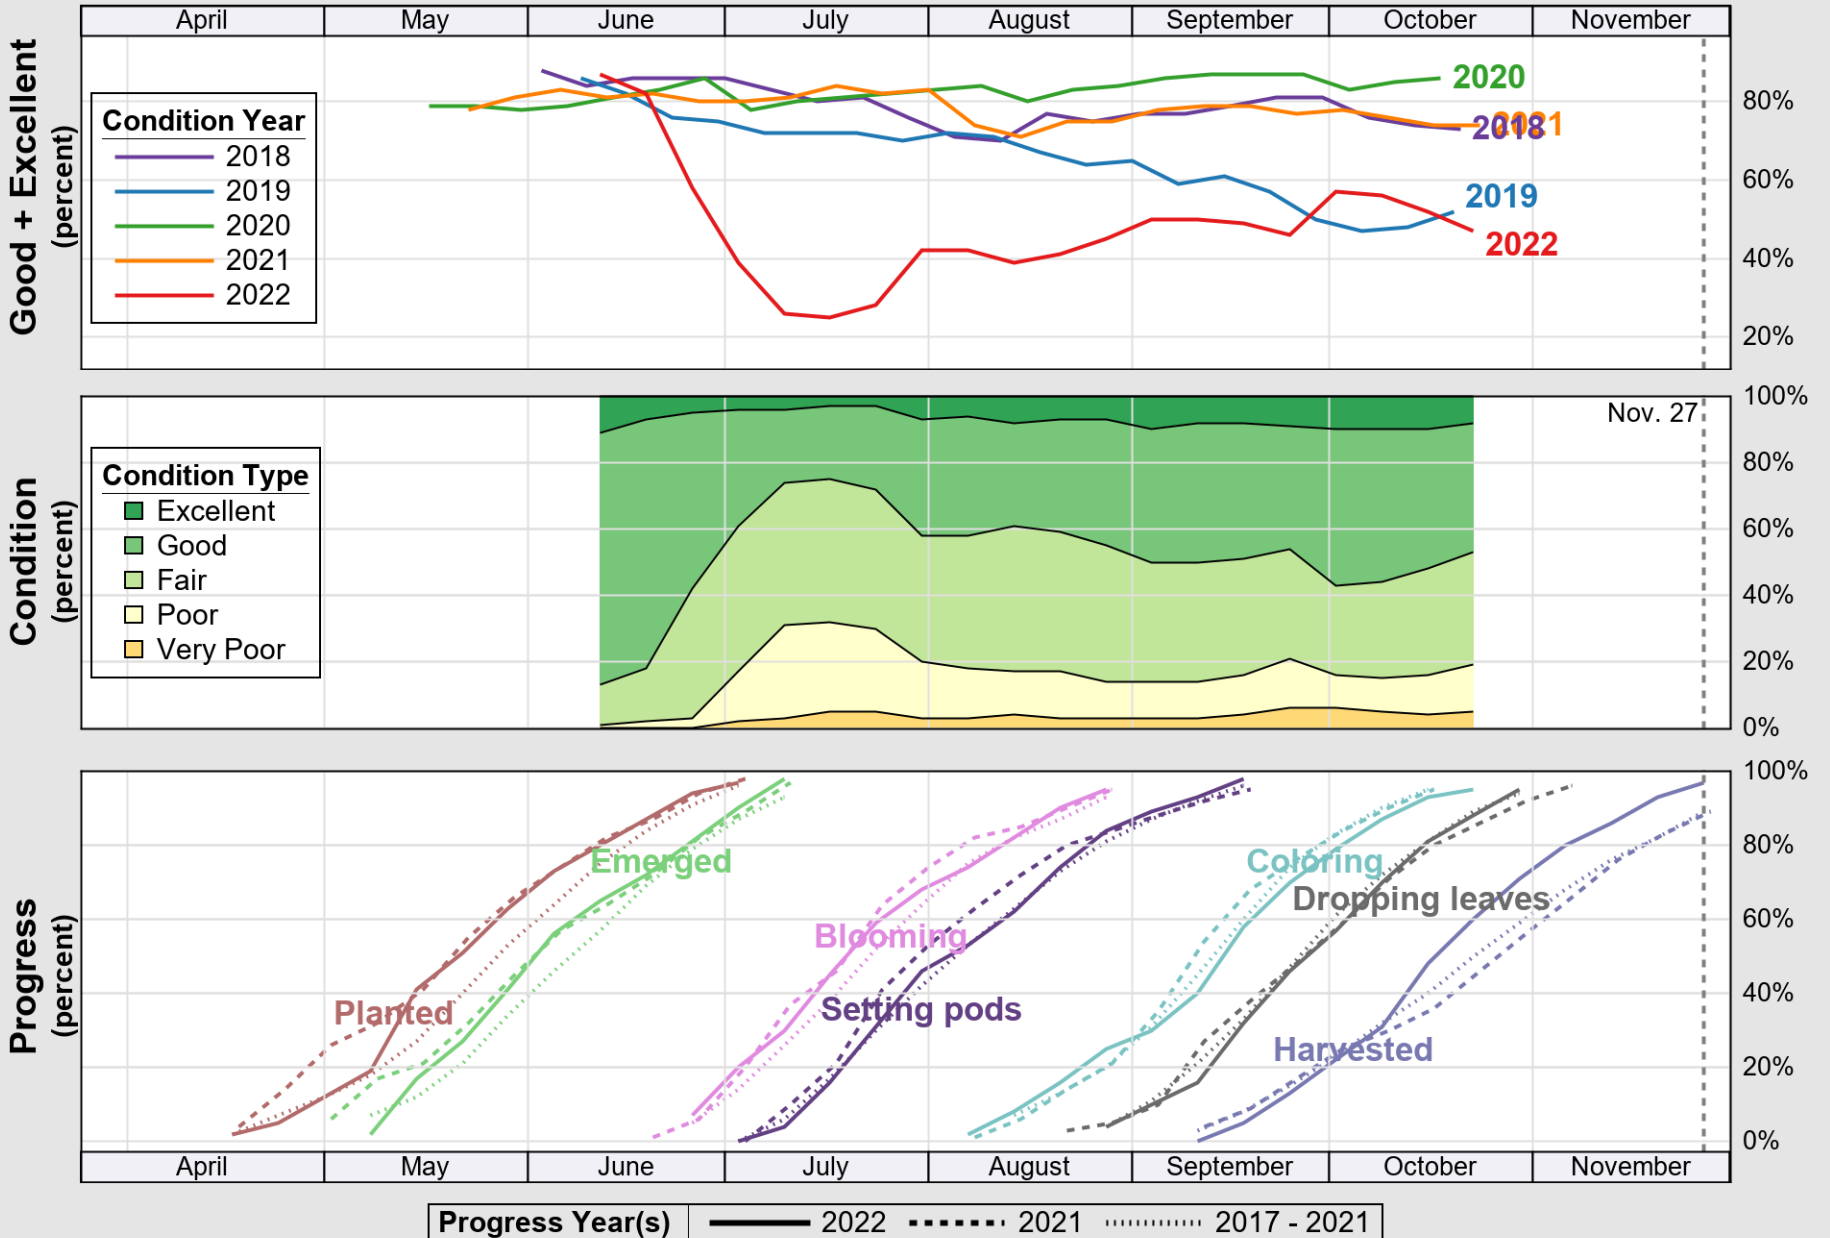

USDA

Crop Progress and Condition: Corn in Kentucky , 2022

NASS

Source: National Agricultural Statistics Service (NASS), Crop Progress Report

USDA

Crop Progress and Condition: Pasture and Range in Kentucky , 2022

NASS

Source: National Agricultural Statistics Service (NASS), Crop Progress Report

USDA

Crop Progress and Condition: Soybeans in Kentucky , 2022

NASS

Source: National Agricultural Statistics Service (NASS), Crop Progress Report

USDA

Crop Progress and Condition: Winter Wheat in Kentucky , 2022

NASS

Source: National Agricultural Statistics Service (NASS), Crop Progress Report