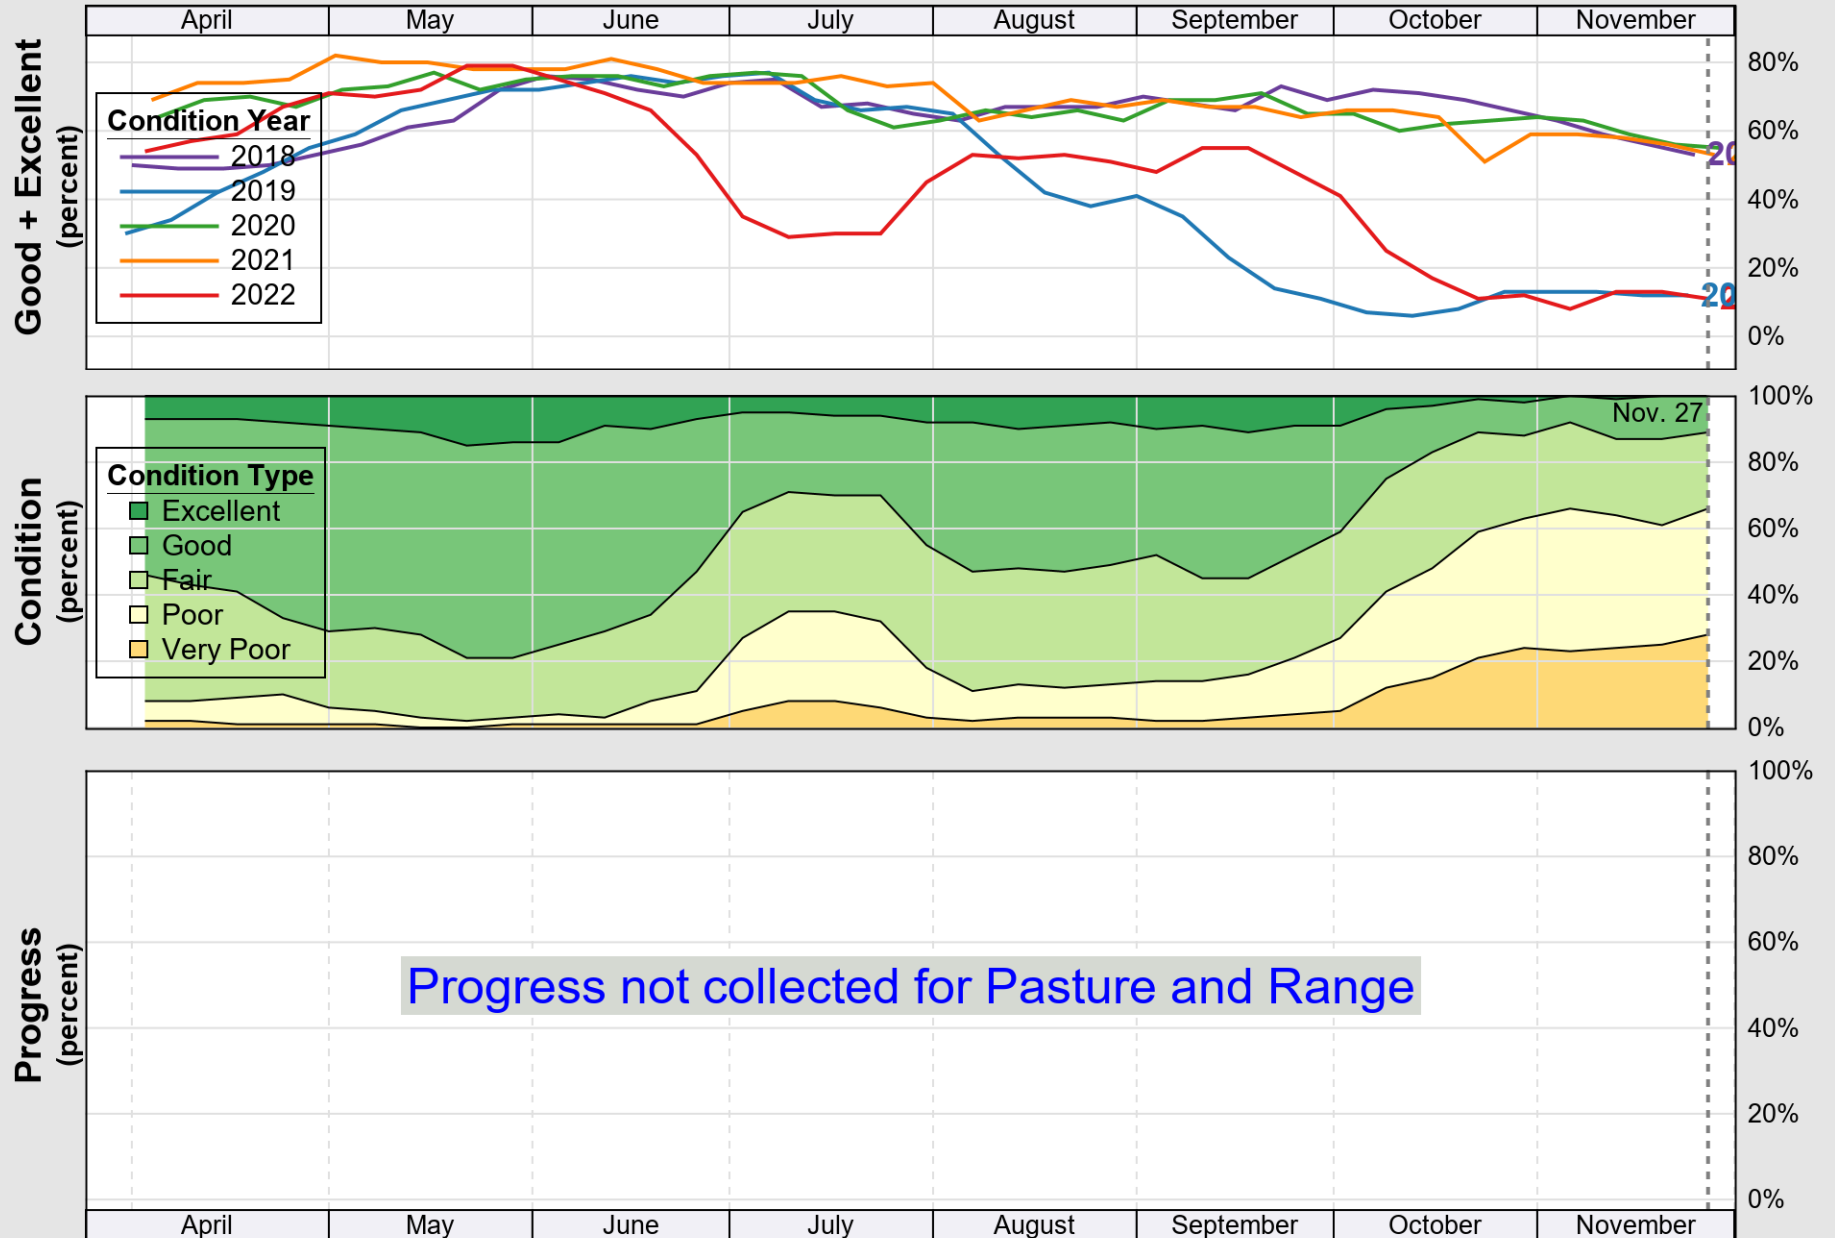

USDA

Crop Progress and Condition: Corn in Kentucky , 2022

NASS

Source: National Agricultural Statistics Service (NASS), Crop Progress Report

USDA

Crop Progress and Condition: Pasture and Range in Kentucky , 2022

NASS

Source: National Agricultural Statistics Service (NASS), Crop Progress Report

USDA

Crop Progress and Condition: Soybeans in Kentucky , 2022

NASS

Source: National Agricultural Statistics Service (NASS), Crop Progress Report

USDA

Crop Progress and Condition: Winter Wheat in Kentucky , 2022

NASS

Source: National Agricultural Statistics Service (NASS), Crop Progress Report