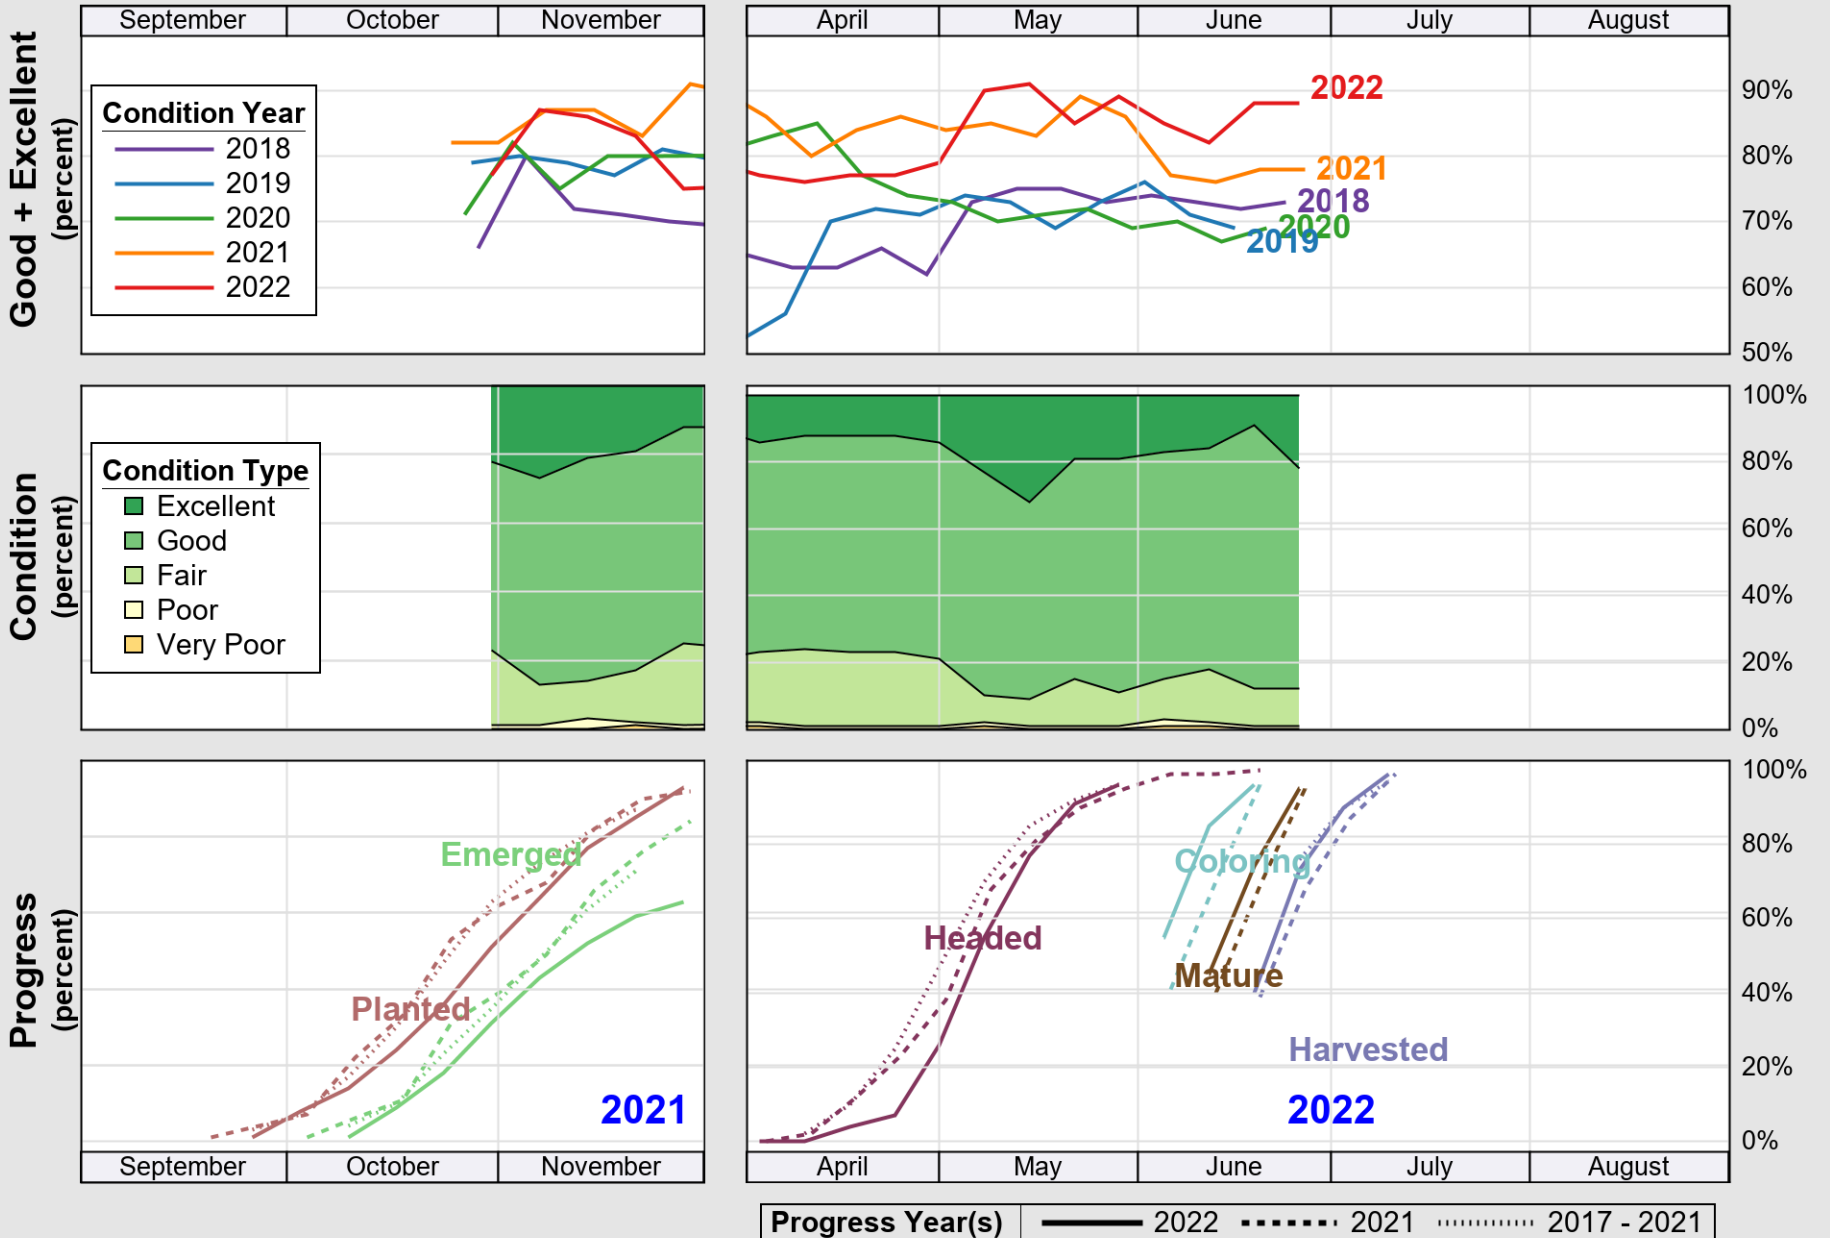

USDA

Crop Progress and Condition: Corn in Kentucky , 2022

NASS

Source: National Agricultural Statistics Service (NASS), Crop Progress Report

USDA

Crop Progress and Condition: Pasture and Range in Kentucky , 2022

NASS

Source: National Agricultural Statistics Service (NASS), Crop Progress Report

USDA

Crop Progress and Condition: Soybeans in Kentucky , 2022

NASS

Source: National Agricultural Statistics Service (NASS), Crop Progress Report

USDA

Crop Progress and Condition: Winter Wheat in Kentucky , 2022

NASS

Source: National Agricultural Statistics Service (NASS), Crop Progress Report