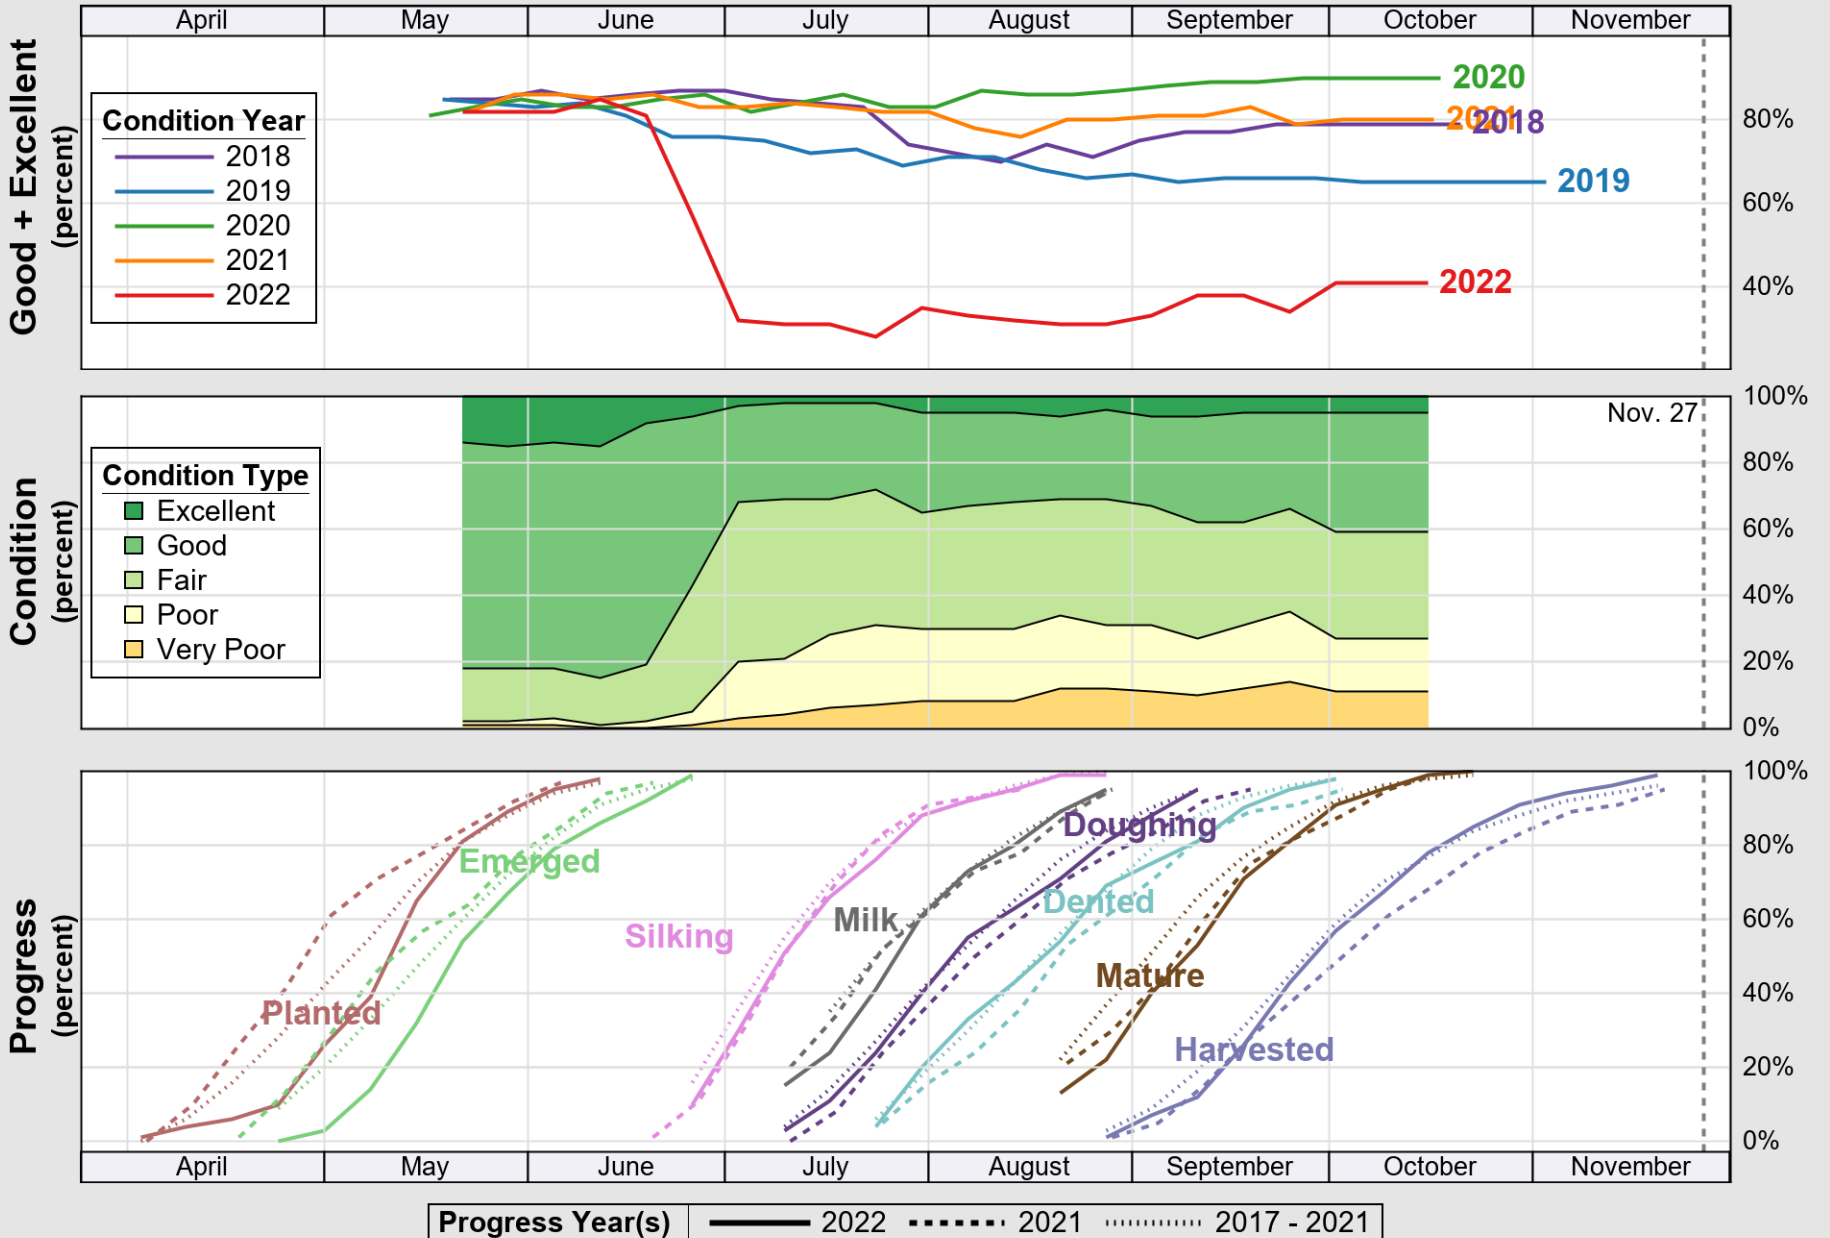

USDA

Crop Progress and Condition: Corn in Kentucky , 2022

NASS

Source: National Agricultural Statistics Service (NASS), Crop Progress Report

USDA

Crop Progress and Condition: Pasture and Range in Kentucky , 2022

NASS

Source: National Agricultural Statistics Service (NASS), Crop Progress Report

USDA

Crop Progress and Condition: Soybeans in Kentucky , 2022

NASS

Source: National Agricultural Statistics Service (NASS), Crop Progress Report

USDA

Crop Progress and Condition: Winter Wheat in Kentucky , 2022

NASS

Source: National Agricultural Statistics Service (NASS), Crop Progress Report